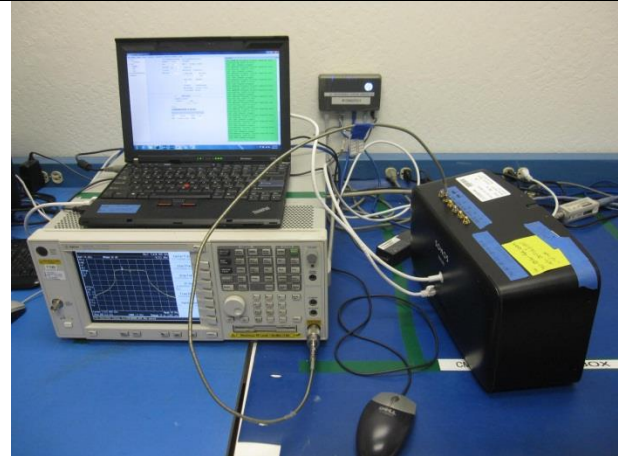

13. SETUP PHOTOS

RADIATED AND POWERLINE CONDUCTED EMISSIONS MEASUREMENT SETUP

RADIATED FRONT PHOTO (BELOW 1 GHz)

RADIATED BACK PHOTO (BELOW 1 GHz)

RADIATED FRONT PHOTO (ABOVE 1 GHz)

RADIATED BACK PHOTO (ABOVE 1 GHz)

LINE CONDUCTED FRONT PHOTO

LINE CONDUCTED SIDE VIEW PHOTO

**ANTENNA PORT CONDUCTED RF MEASUREMENT SETUP AND
RADIATED RF MEASUREMENT SETUP FOR PORTABLE CONFIGURATION**

ANTENNA PORT CONDUCTED PHOTO

HORIZONTAL PHOTO