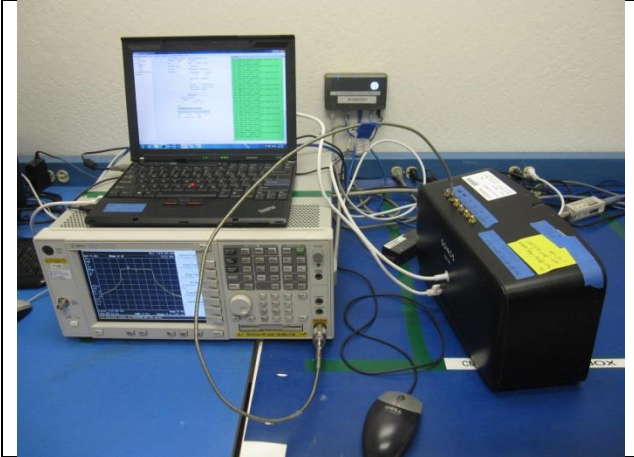

14. SETUP PHOTOS

RADIATED AND POWERLINE CONDUCTED EMISSIONS MEASUREMENT SETUP

RADIATED FRONT PHOTO (BELOW 1 GHz)

RADIATED BACK PHOTO (BELOW 1 GHz)

RADIATED FRONT PHOTO (ABOVE 1 GHz)

RADIATED BACK PHOTO (ABOVE 1 GHz)

LINE CONDUCTED FRONT PHOTO

LINE CONDUCTED SIDE VIEW PHOTO

**ANTENNA PORT CONDUCTED RF MEASUREMENT SETUP AND
RADIATED RF MEASUREMENT SETUP FOR PORTABLE CONFIGURATION**

ANTENNA PORT CONDUCTED PHOTO

HORIZONTAL PHOTO