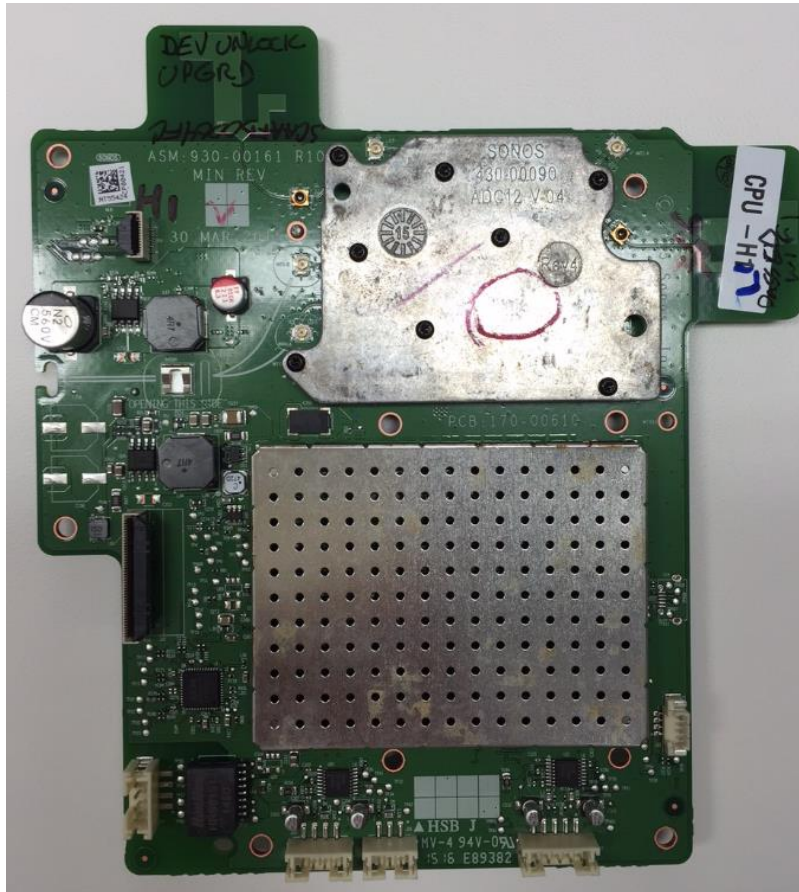

Sonos Model: S100

Main PCB top with shield

Main PCB top - without shield

Main PCB bottom with shield

Main PCB bottom – without shield