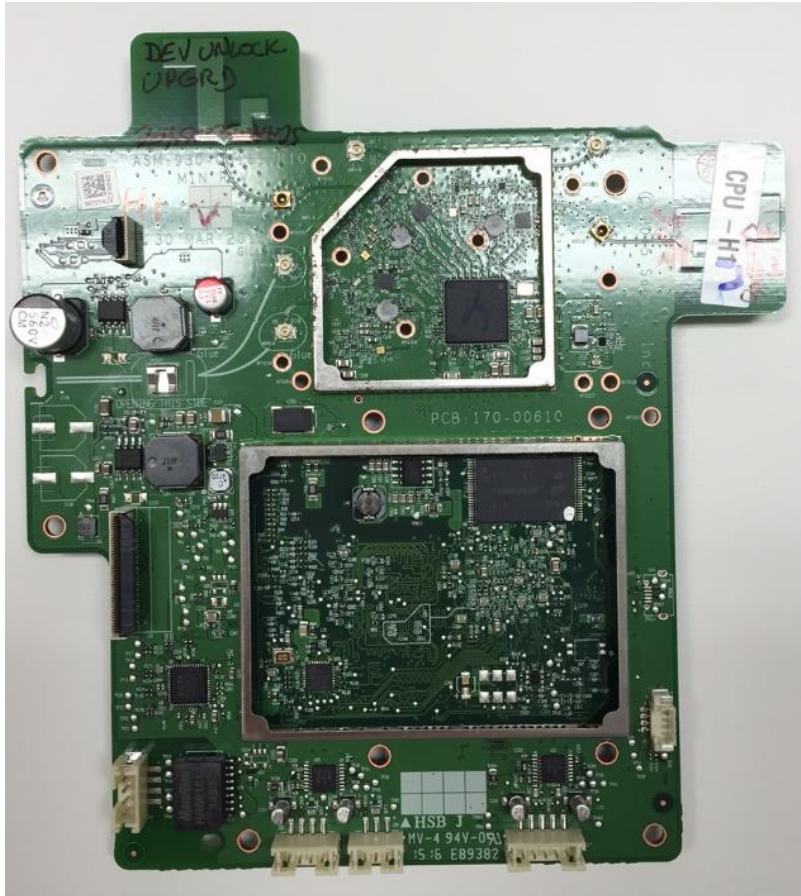

Sonos Model: S100

Main PCB top with shield

Main PCB top - without shield

Main PCB bottom with shield

Main PCB bottom – without shield