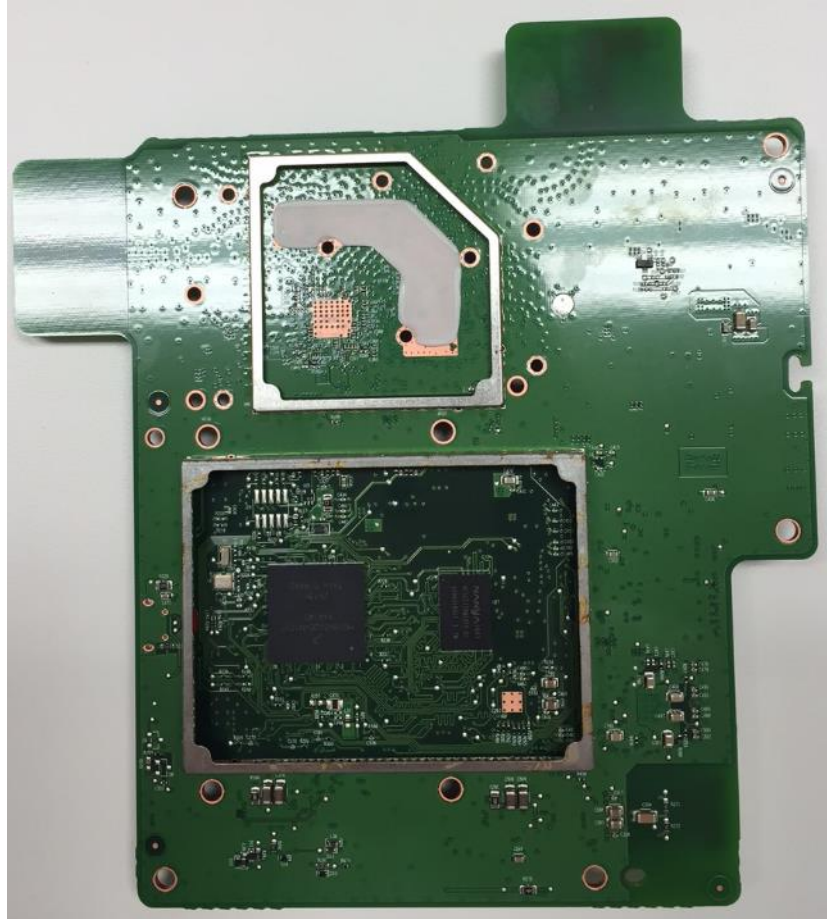

Sonos Model: S100

Main PCB top with shield

Main PCB top - without shield

Main PCB bottom with shield

Main PCB bottom – without shield