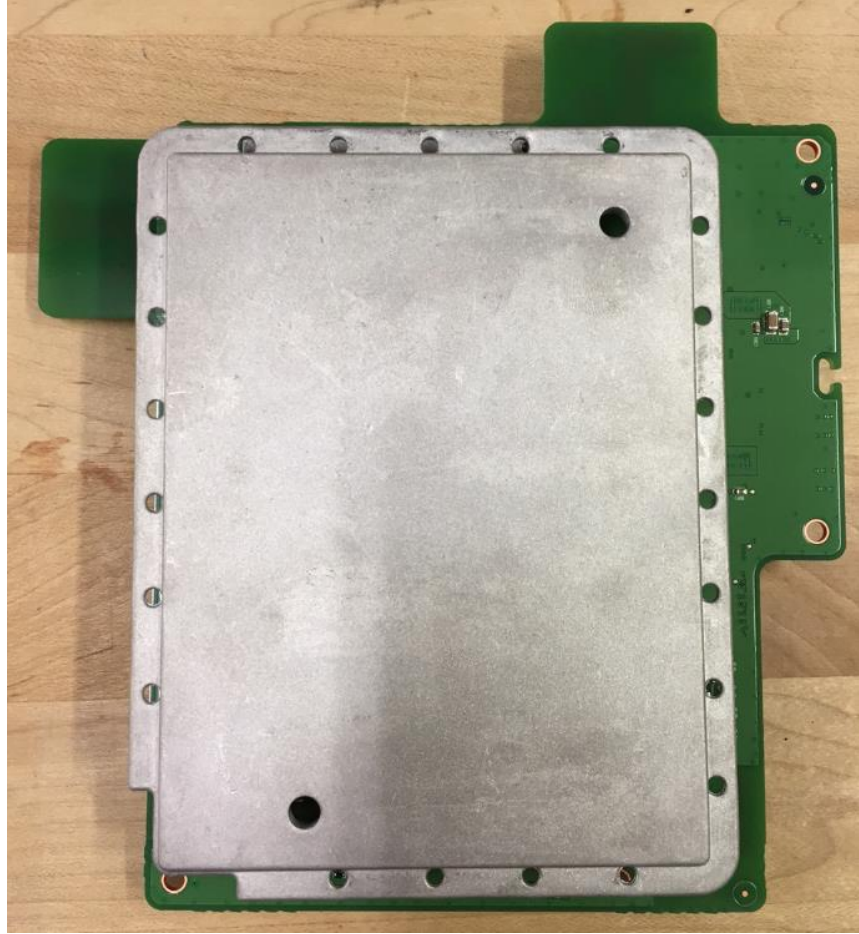

Sonos Model: S100

Main PCB top with shield

Main PCB top - without shield

Main PCB bottom with shield

Main PCB bottom – without shield