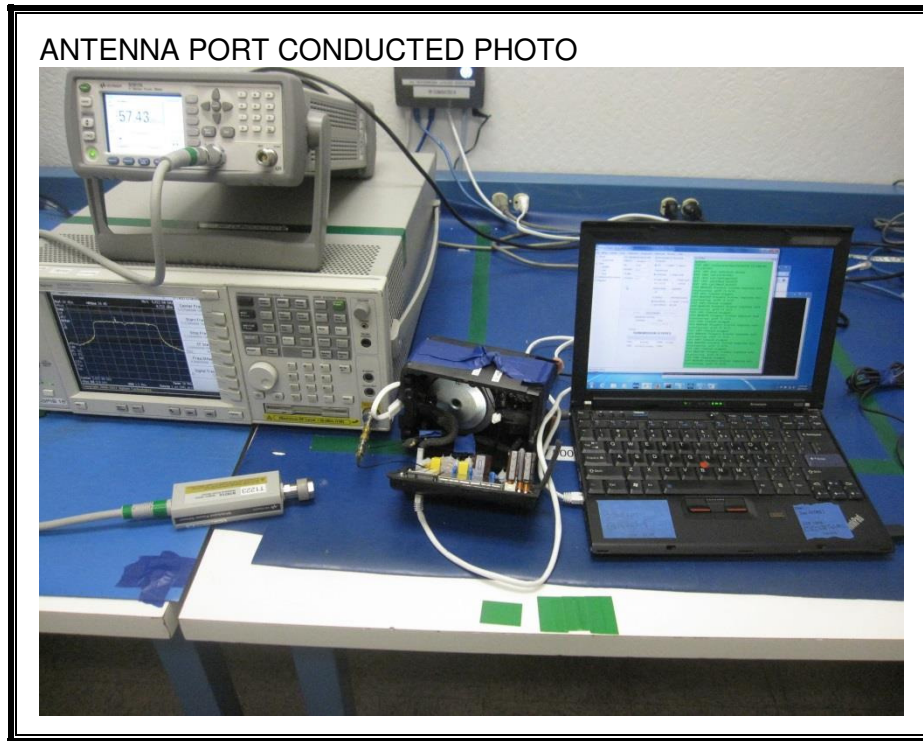

11. SETUP PHOTOS

ANTENNA PORT CONDUCTED RF MEASUREMENT SETUP

RADIATED RF MEASUREMENT SETUP (BELOW 1 GHz)

RADIATED RF MEASUREMENT SETUP (ABOVE 1 GHz)

RADIATED FRONT PHOTO (ABOVE 1 GHz)

RADIATED BACK PHOTO (ABOVE 1 GHz)

POWER LINE CONDUCTED EMISSIONS MEASUREMENT SETUP