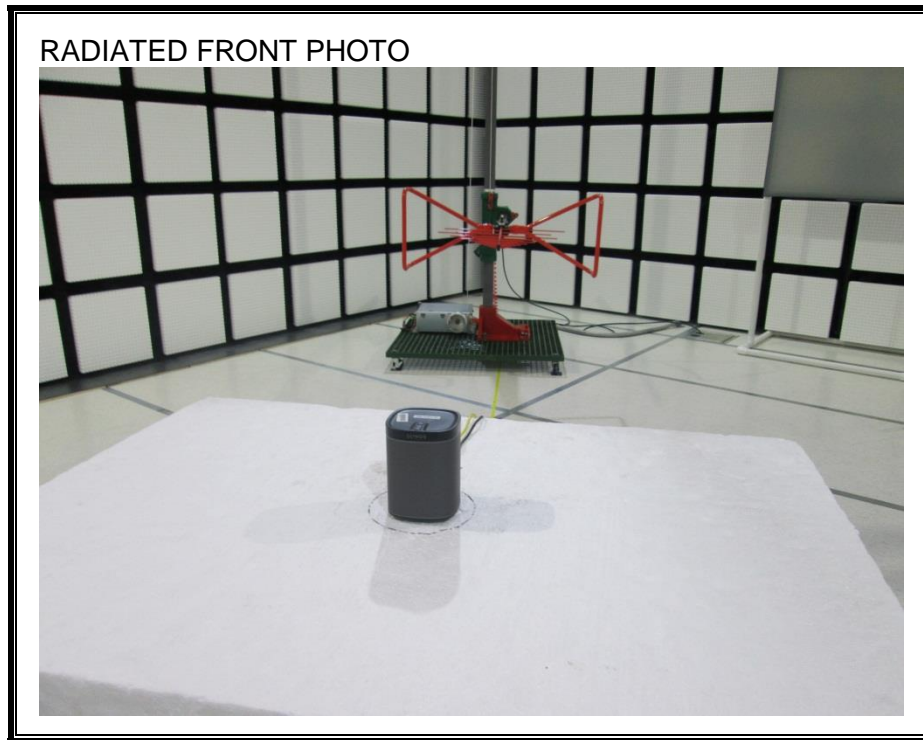

### ANTENNA PORT CONDUCTED RF MEASUREMENT SETUP

**RADIATED RF MEASUREMENT ABOVE 1GHz SETUP**

**RADIATED RF MEASUREMENT BELOW 1GHz SETUP**

**POWER LINE CONDUCTED EMISSIONS MEASUREMENT SETUP**

**DYNAMIC FREQUENCY SELECTION MEASUREMENT SETUP**