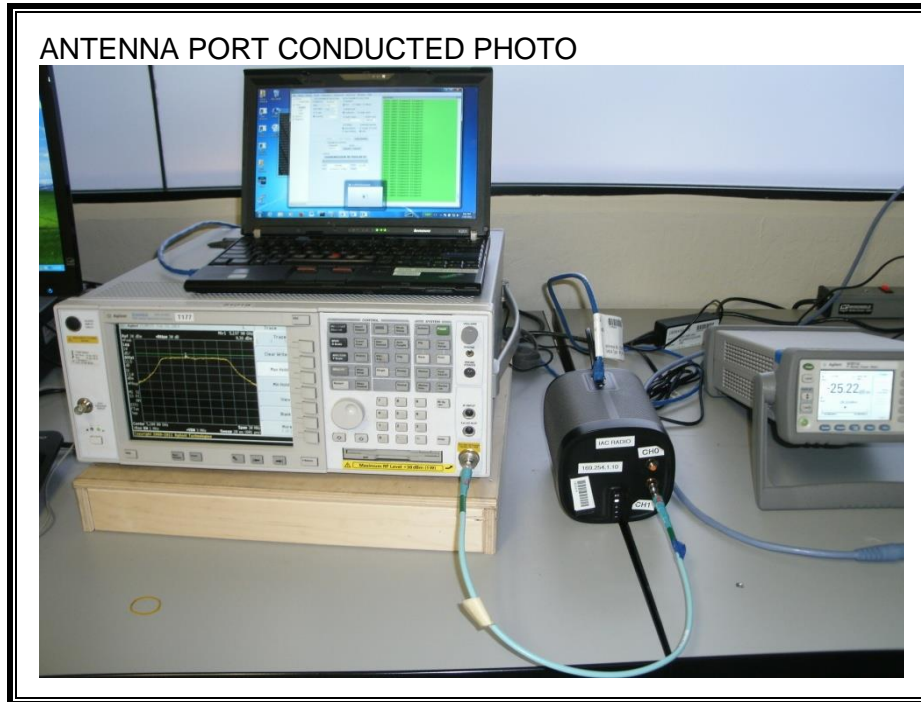

### ANTENNA PORT CONDUCTED RF MEASUREMENT SETUP

**RADIATED RF MEASUREMENT ABOVE 1GHz SETUP**

**RADIATED RF MEASUREMENT BELOW 1GHz SETUP**

**POWER LINE CONDUCTED EMISSIONS MEASUREMENT SETUP**

**DYNAMIC FREQUENCY SELECTION MEASUREMENT SETUP**