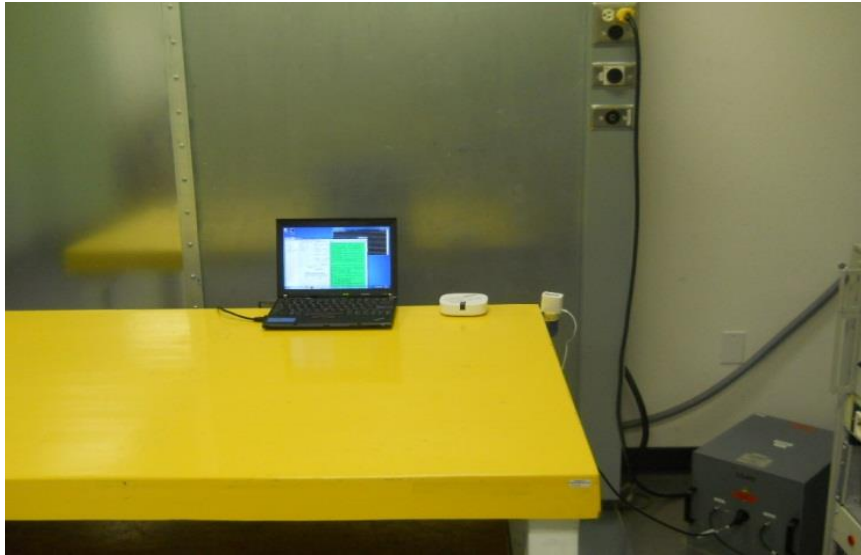

### ANTENNA PORT CONDUCTED RF MEASUREMENT SETUP

**RADIATED RF MEASUREMENT ABOVE 1GHz SETUP**

**RADIATED RF MEASUREMENT BELOW 1GHz SETUP**

**POWER LINE CONDUCTED EMISSIONS MEASUREMENT SETUP**

LINE CONDUCTED FRONT PHOTO

LINE CONDUCTED BACK PHOTO

**END OF REPORT**