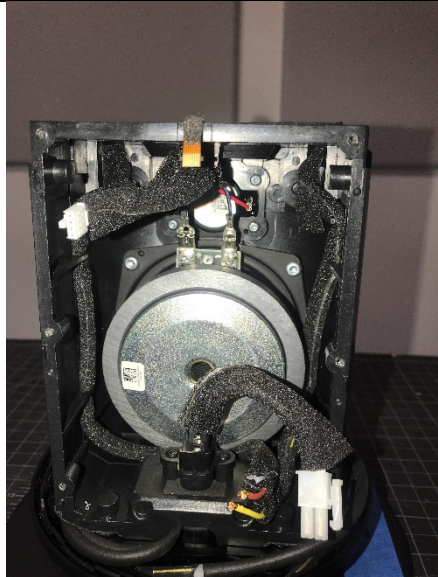

S20

Antenna and  
Device Interior  
Photographs

September 14, 2018

---

SONOS, Inc.  
614 Chapala Street  
Santa Barbara, CA  
93101

Internal Photos

Antenna Chain Labels

Front Interior

Right Side

Left Side

Back

Back Internal

Back Internal PCB on Heatsink

PCBA on Heatsink

PCBA Shields Remove Top

PCBA Bottom

PCBA Bottom Shield Removed

WiFi Card Top Shield Removed

WiFi Card Bottom