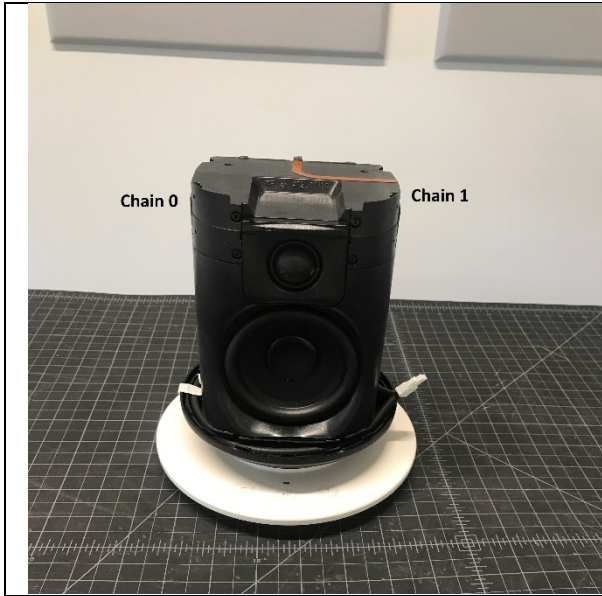

S20

Antenna and  
Device Interior  
Photographs

September 14, 2018

---

SONOS, Inc.  
614 Chapala Street  
Santa Barbara, CA  
93101

Internal Photos

Antenna Chain Labels

Front Interior

Right Side

Left Side

Back

Back Internal

Back Internal PCB on Heatsink

PCBA on Heatsink

PCBA Shields Remove Top

PCBA Bottom

PCBA Bottom Shield Removed

WiFi Card Top Shield Removed

WiFi Card Bottom