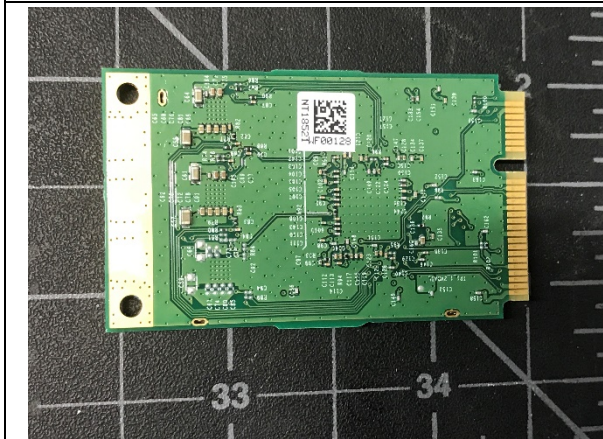

S20

Antenna and  
Device Interior  
Photographs

September 14, 2018

---

SONOS, Inc.  
614 Chapala Street  
Santa Barbara, CA  
93101

Internal Photos

Antenna Chain Labels

Front Interior

Right Side

Left Side

Back

Back Internal

Back Internal PCB on Heatsink

PCBA on Heatsink

PCBA Shields Remove Top

PCBA Bottom

PCBA Bottom Shield Removed

WiFi Card Top Shield Removed

WiFi Card Bottom