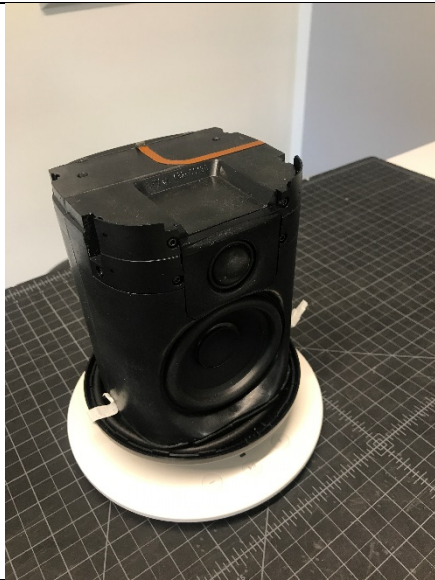

S20

Antenna and  
Device Interior  
Photographs

September 14, 2018

---

SONOS, Inc.  
614 Chapala Street  
Santa Barbara, CA  
93101

Internal Photos

Antenna Chain Labels

Front Interior

Right Side

Left Side

Back

Back Internal

Back Internal PCB on Heatsink

PCBA on Heatsink

PCBA Shields Remove Top

PCBA Bottom

PCBA Bottom Shield Removed

WiFi Card Top Shield Removed

WiFi Card Bottom