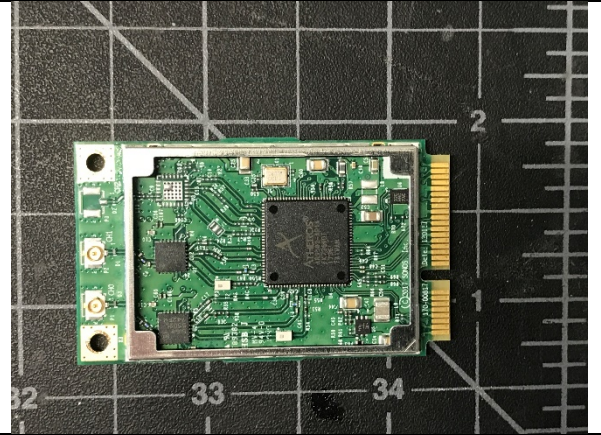

S20

Antenna and  
Device Interior  
Photographs

September 14, 2018

---

SONOS, Inc.  
614 Chapala Street  
Santa Barbara, CA  
93101

Internal Photos

Antenna Chain Labels

Front Interior

Right Side

Left Side

Back

Back Internal

Back Internal PCB on Heatsink

PCBA on Heatsink

PCBA Shields Remove Top

PCBA Bottom

PCBA Bottom Shield Removed

WiFi Card Top Shield Removed

WiFi Card Bottom