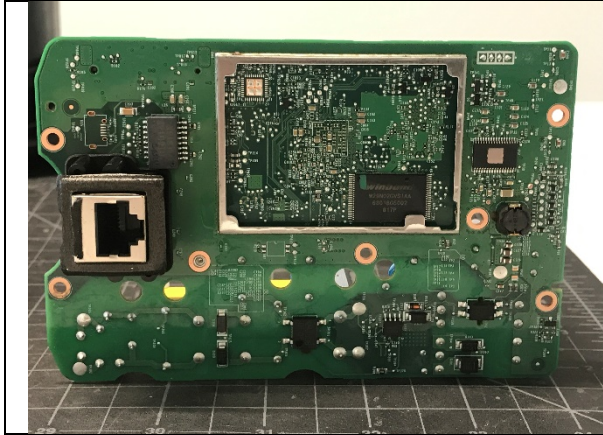

S20

Antenna and  
Device Interior  
Photographs

September 14, 2018

---

SONOS, Inc.  
614 Chapala Street  
Santa Barbara, CA  
93101

Internal Photos

Antenna Chain Labels

Front Interior

Right Side

Left Side

Back

Back Internal

Back Internal PCB on Heatsink

PCBA on Heatsink

PCBA Shields Remove Top

PCBA Bottom

PCBA Bottom Shield Removed

WiFi Card Top Shield Removed

WiFi Card Bottom