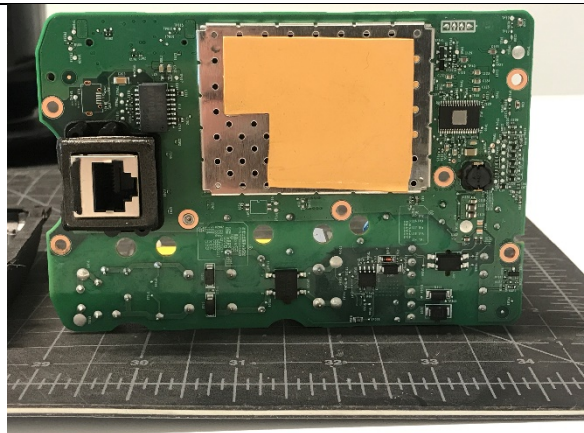

S20

Antenna and  
Device Interior  
Photographs

September 14, 2018

---

SONOS, Inc.  
614 Chapala Street  
Santa Barbara, CA  
93101

Internal Photos

Antenna Chain Labels

Front Interior

Right Side

Left Side

Back

Back Internal

Back Internal PCB on Heatsink

PCBA on Heatsink

PCBA Shields Remove Top

PCBA Bottom

PCBA Bottom Shield Removed

WiFi Card Top Shield Removed

WiFi Card Bottom