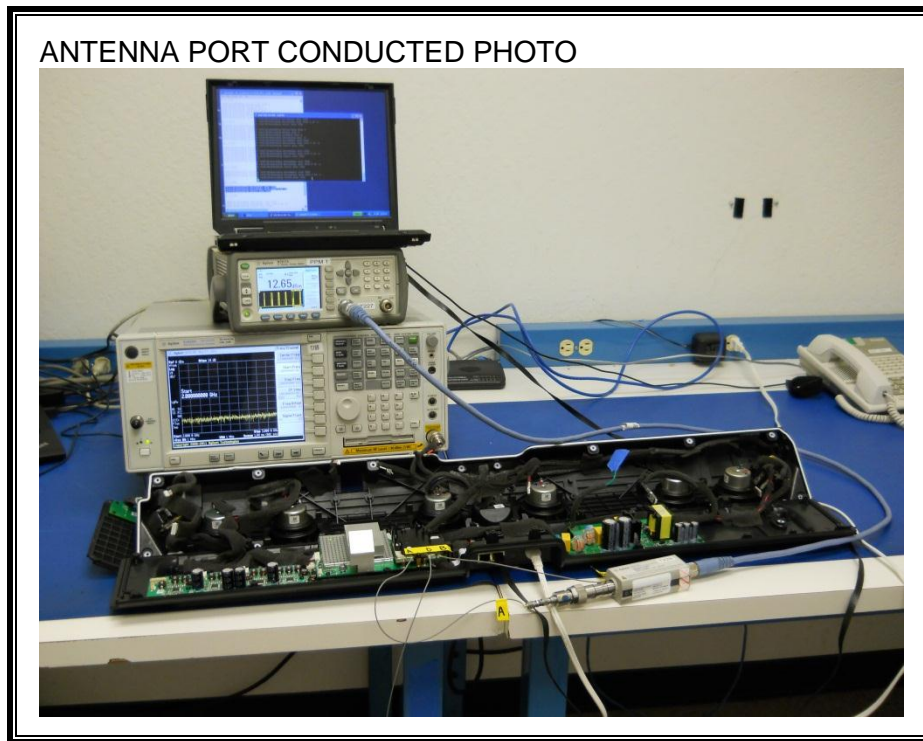

13. SETUP PHOTOS

ANTENNA PORT CONDUCTED RF MEASUREMENT SETUP

RADIATED RF MEASUREMENT SETUP

RADIATED FRONT PHOTO (Y: Wall-mount Orientation)

RADIATED BACK PHOTO (Y: Wall-mount Orientation)

POWERLINE CONDUCTED EMISSIONS MEASUREMENT SETUP

LINE CONDUCTED FRONT PHOTO

LINE CONDUCTED BACK PHOTO

DYNAMIC FREQUENCY SELECTION MEASUREMENT SETUP

MASTER CONFIGURATION:

SLAVE CONFIGURATION:

END OF REPORT