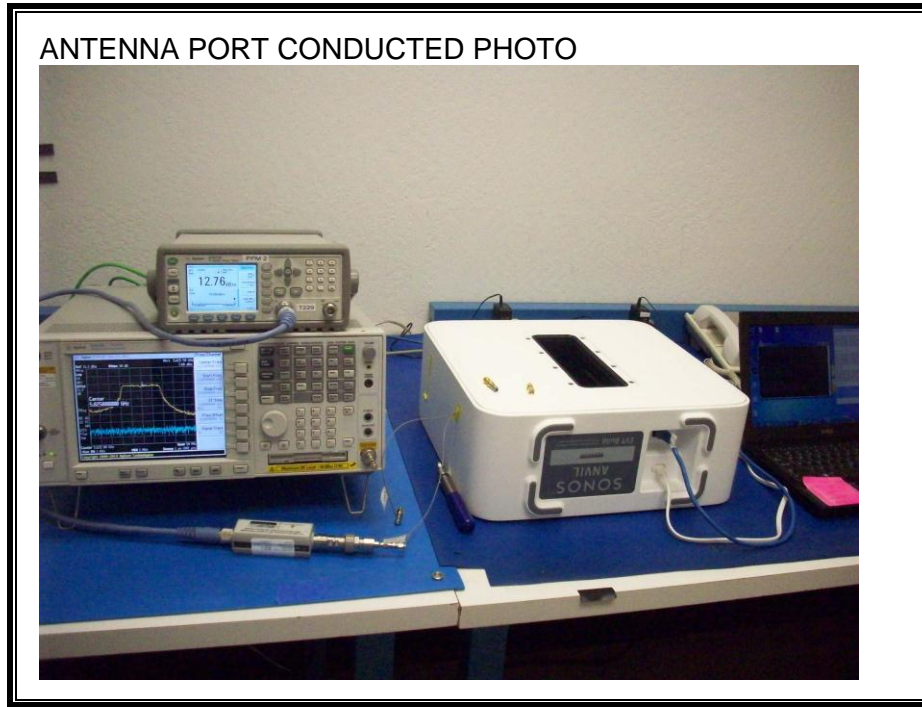

12. SETUP PHOTOS

ANTENNA PORT CONDUCTED RF MEASUREMENT SETUP

RADIATED RF MEASUREMENT SETUP FOR PORTABLE CONFIGURATION

Y-AXIS FRONT PHOTO

POWERLINE CONDUCTED EMISSIONS MEASUREMENT SETUP

DYNAMIC FREQUENCY SELECTION MEASUREMENT SETUP