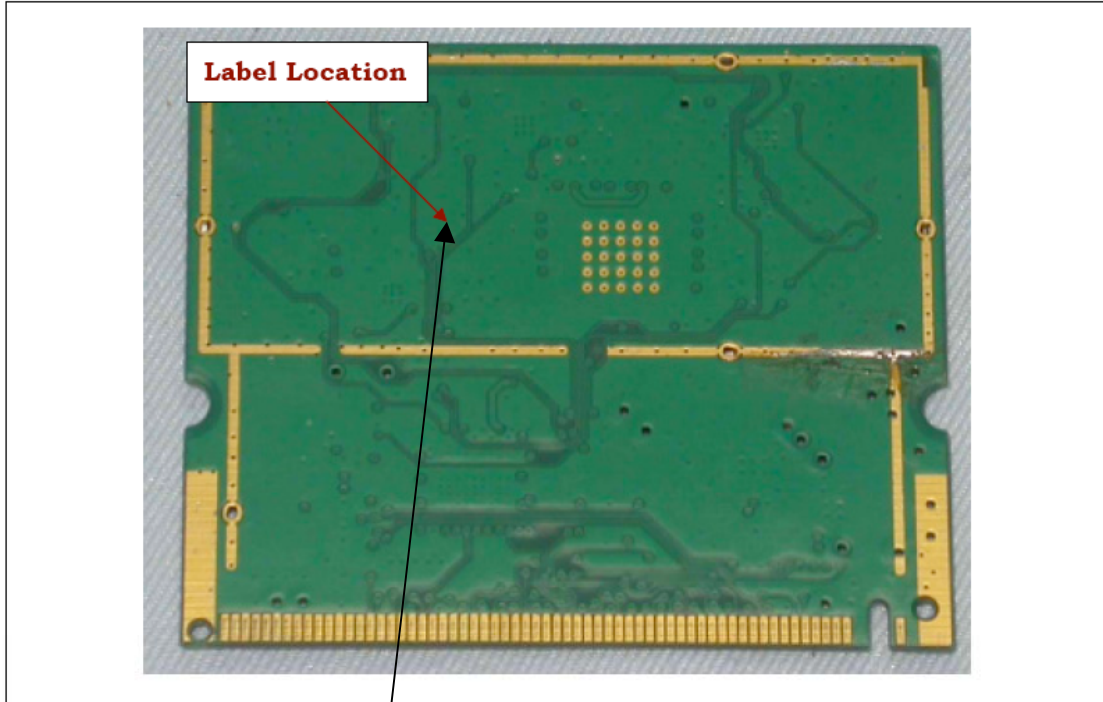

Sonos 802.11b/g MIMO Mini PCI Card Draft Label and Location

Model No.: RM001  
FCC ID: SBVRM001  
IC: 5373A-RM001