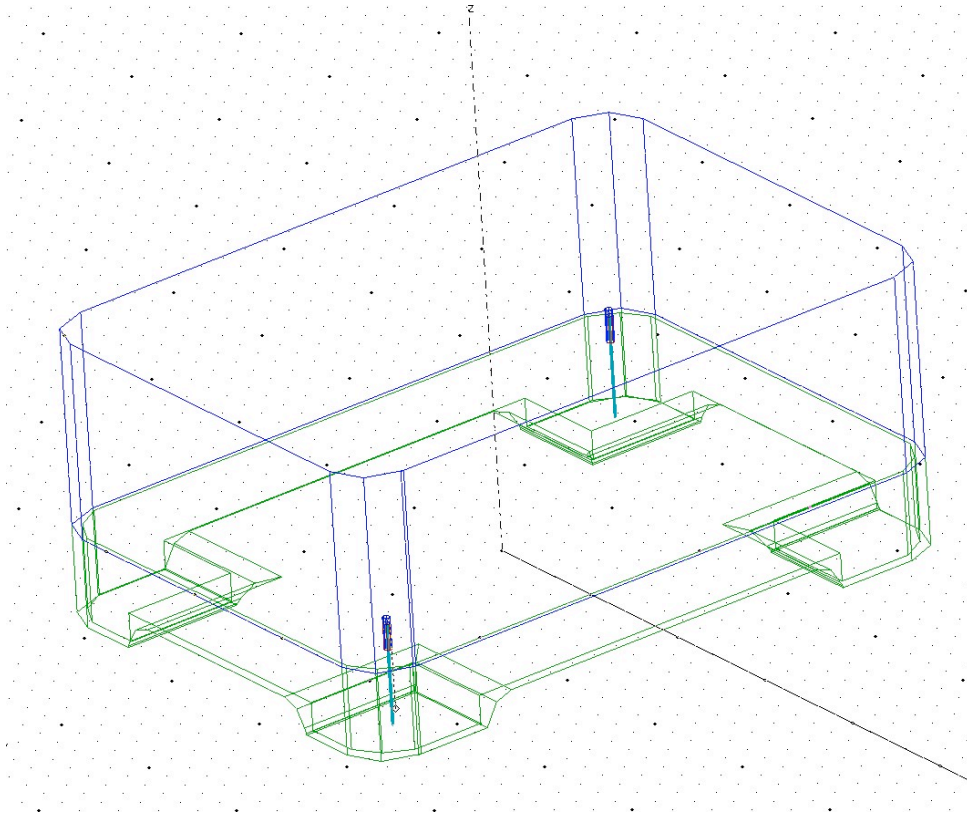

Sonos Zone Player Antenna Information

Antennas 1 and 2 are identical .

Manufacturer: Super Pilot Enterprises

Model: ZP antenna

Type: Omni monopole

Maximum effective gain: 1.05 dBi