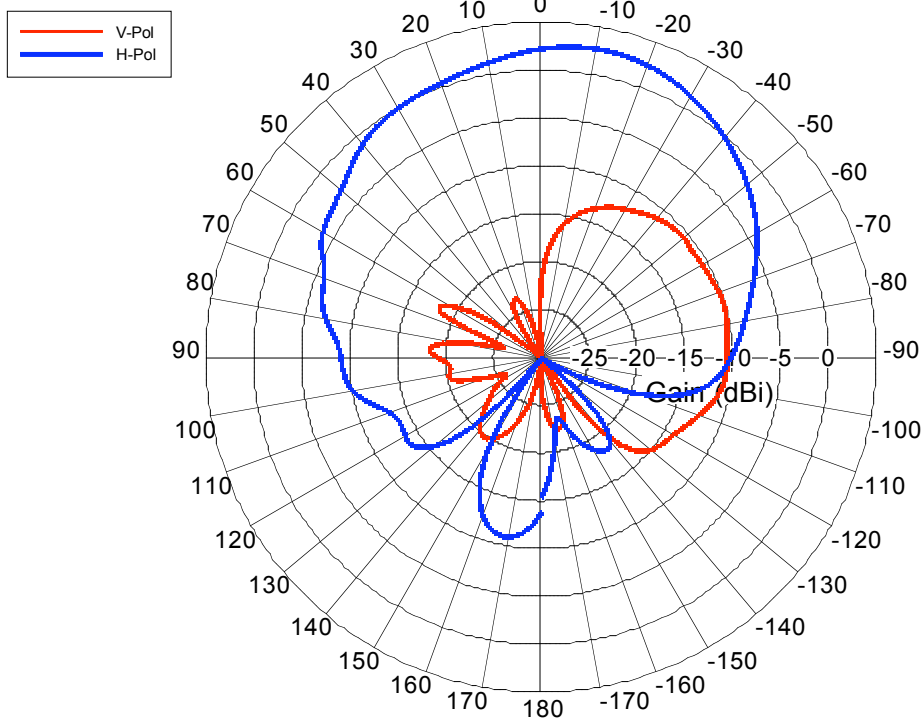

Antenna Gain (dBi) at 2.44 GHz

Front Antenna Elevation Cut

Sonos Inc Controller
FCC ID: SBVCR000

Antenna pattern, maximum gain