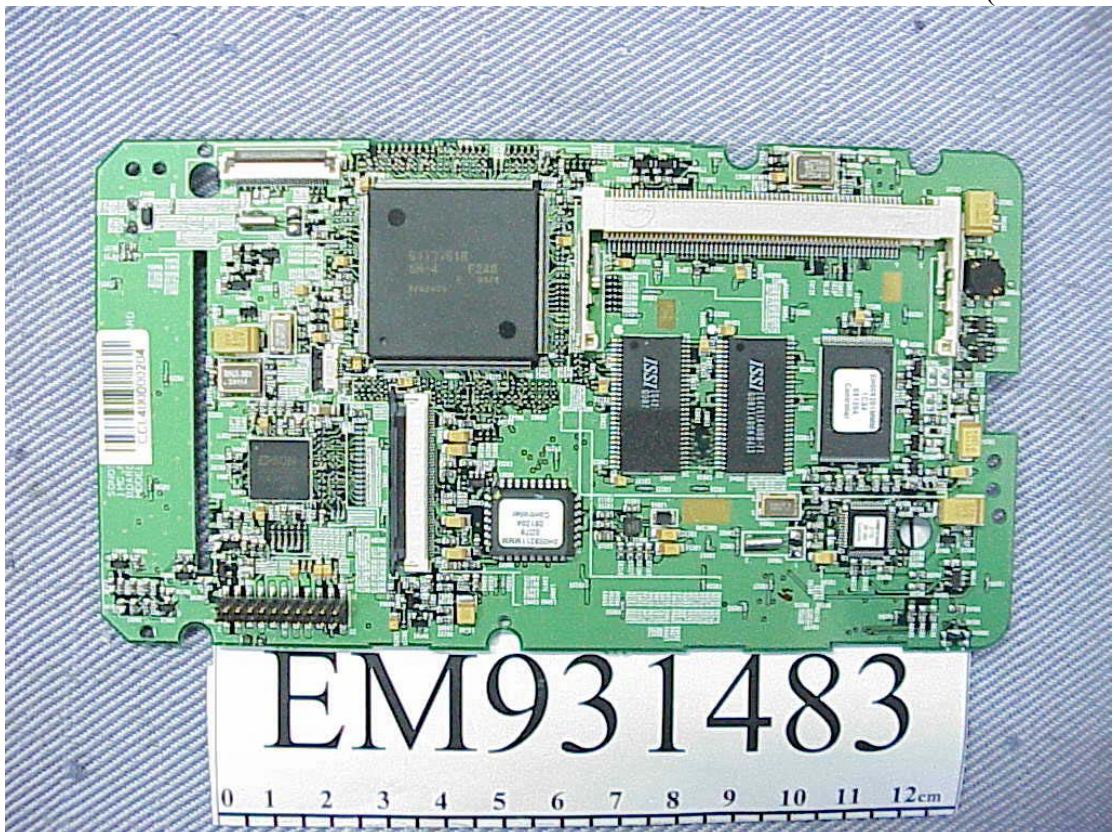

Figure 13
Wireless LAN Card (Back Side)

Figure 14
Wireless LAN Card (Front Side)

Figure 15
Main PCB Control Board (Back Side)

Figure 16
Main PCB Control Board (Front Side)

Figure 17
LCD Display (Back View)

Figure 18
LCD Display (Front View)

Figure 19
ITE Power Supply, General Appearance (Front View)

Figure 20
ITE Power Supply, General Appearance (Back View)

Figure 21
ITE Power Supply, General Appearance (Product Label)