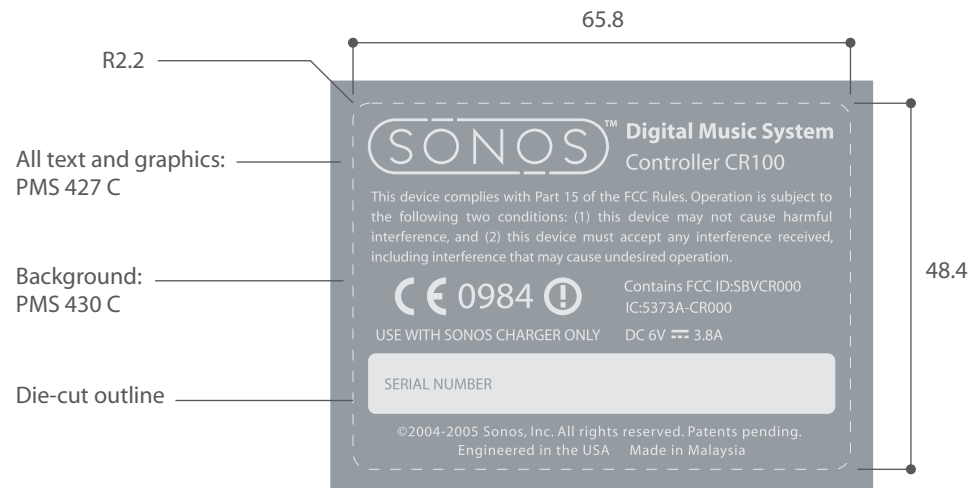

CR Label

Mass production version

22Dec04

- Changed "©2004" to "©2004-2005"

Questions?
Wai-Loong Lim
y@ystudios.com
650.330.0422