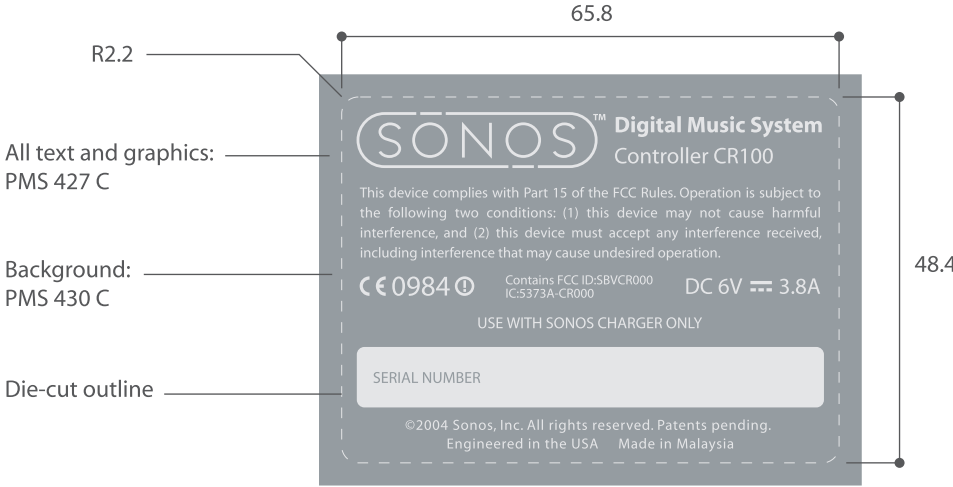

# CR Label

13Oct04

MP:

Questions?  
Wai-Loong Lim  
y@ystudios.com  
650.330.0422