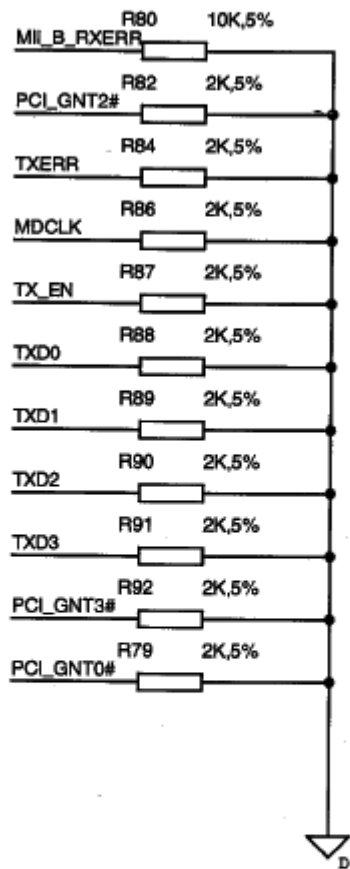

FIBERLOGIC COMMUNICATIONS

5F-3, No.9, Prosperity Road One,
Science-Based Industrial Park, Hsinchu, Taiwan

Title		310.003403.40	
Size	Document Number	Rev	
A	F/N: CPU-1.SCH	0	
Date:	Friday, June 25, 2004	Sheet	8 of 13