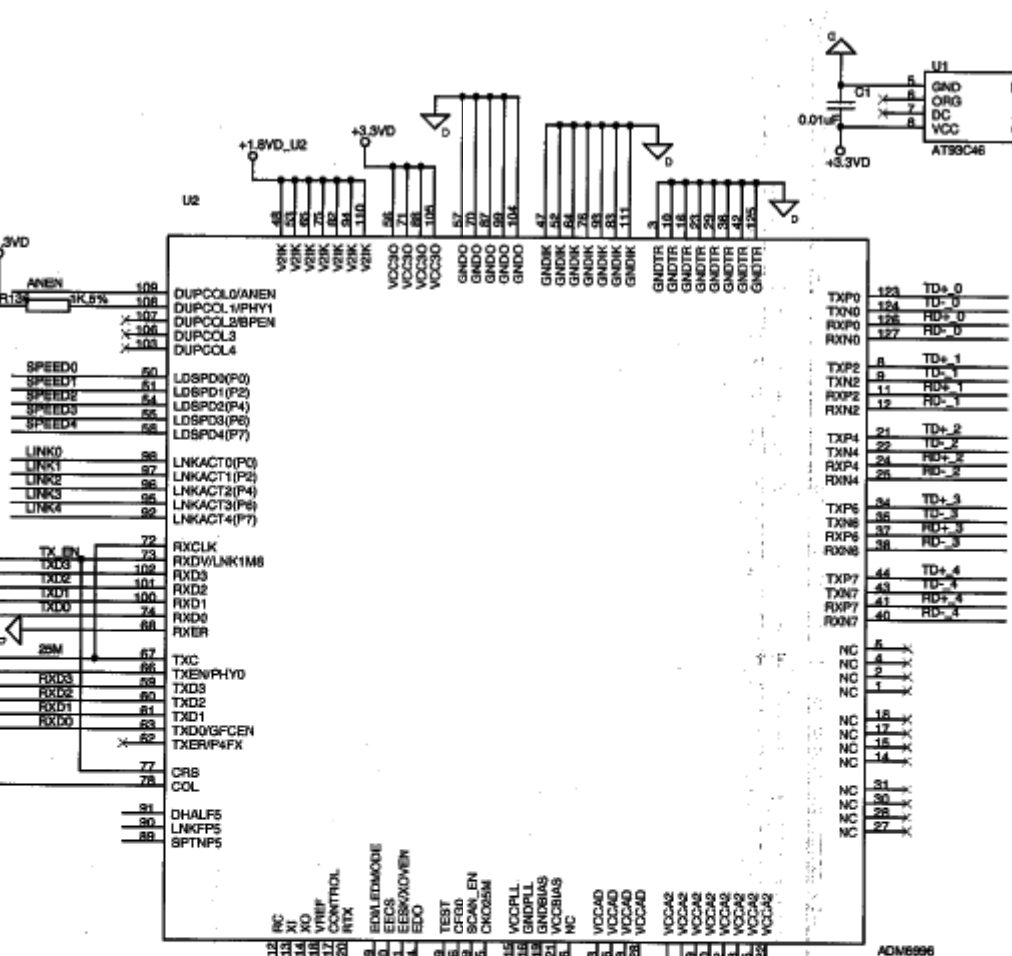

**FIBERLOGIC COMMUNICATIONS**  
 5F-3, No.9, Prosperity Road One,  
 Science-Based Industrial Park, Hsinchu, Taiwan

Title: **310.003403.40**

Size: B Document Number: **F/N: MAIN.SCH** Rev: **0**

Date: Wednesday, December 31, 2003 Sheet 1 of 13

SPEED0	50	LDSFD0(P0)
SPEED1	51	LDSFD1(P2)
SPEED2	54	LDSFD2(P4)
SPEED3	55	LDSFD3(P6)
SPEED4	56	LDSFD4(P7)
LINK0	98	LNKACT0(P0)
LINK1	97	LNKACT1(P2)
LINK2	96	LNKACT2(P4)
LINK3	95	LNKACT3(P6)
LINK4	92	LNKACT4(P7)