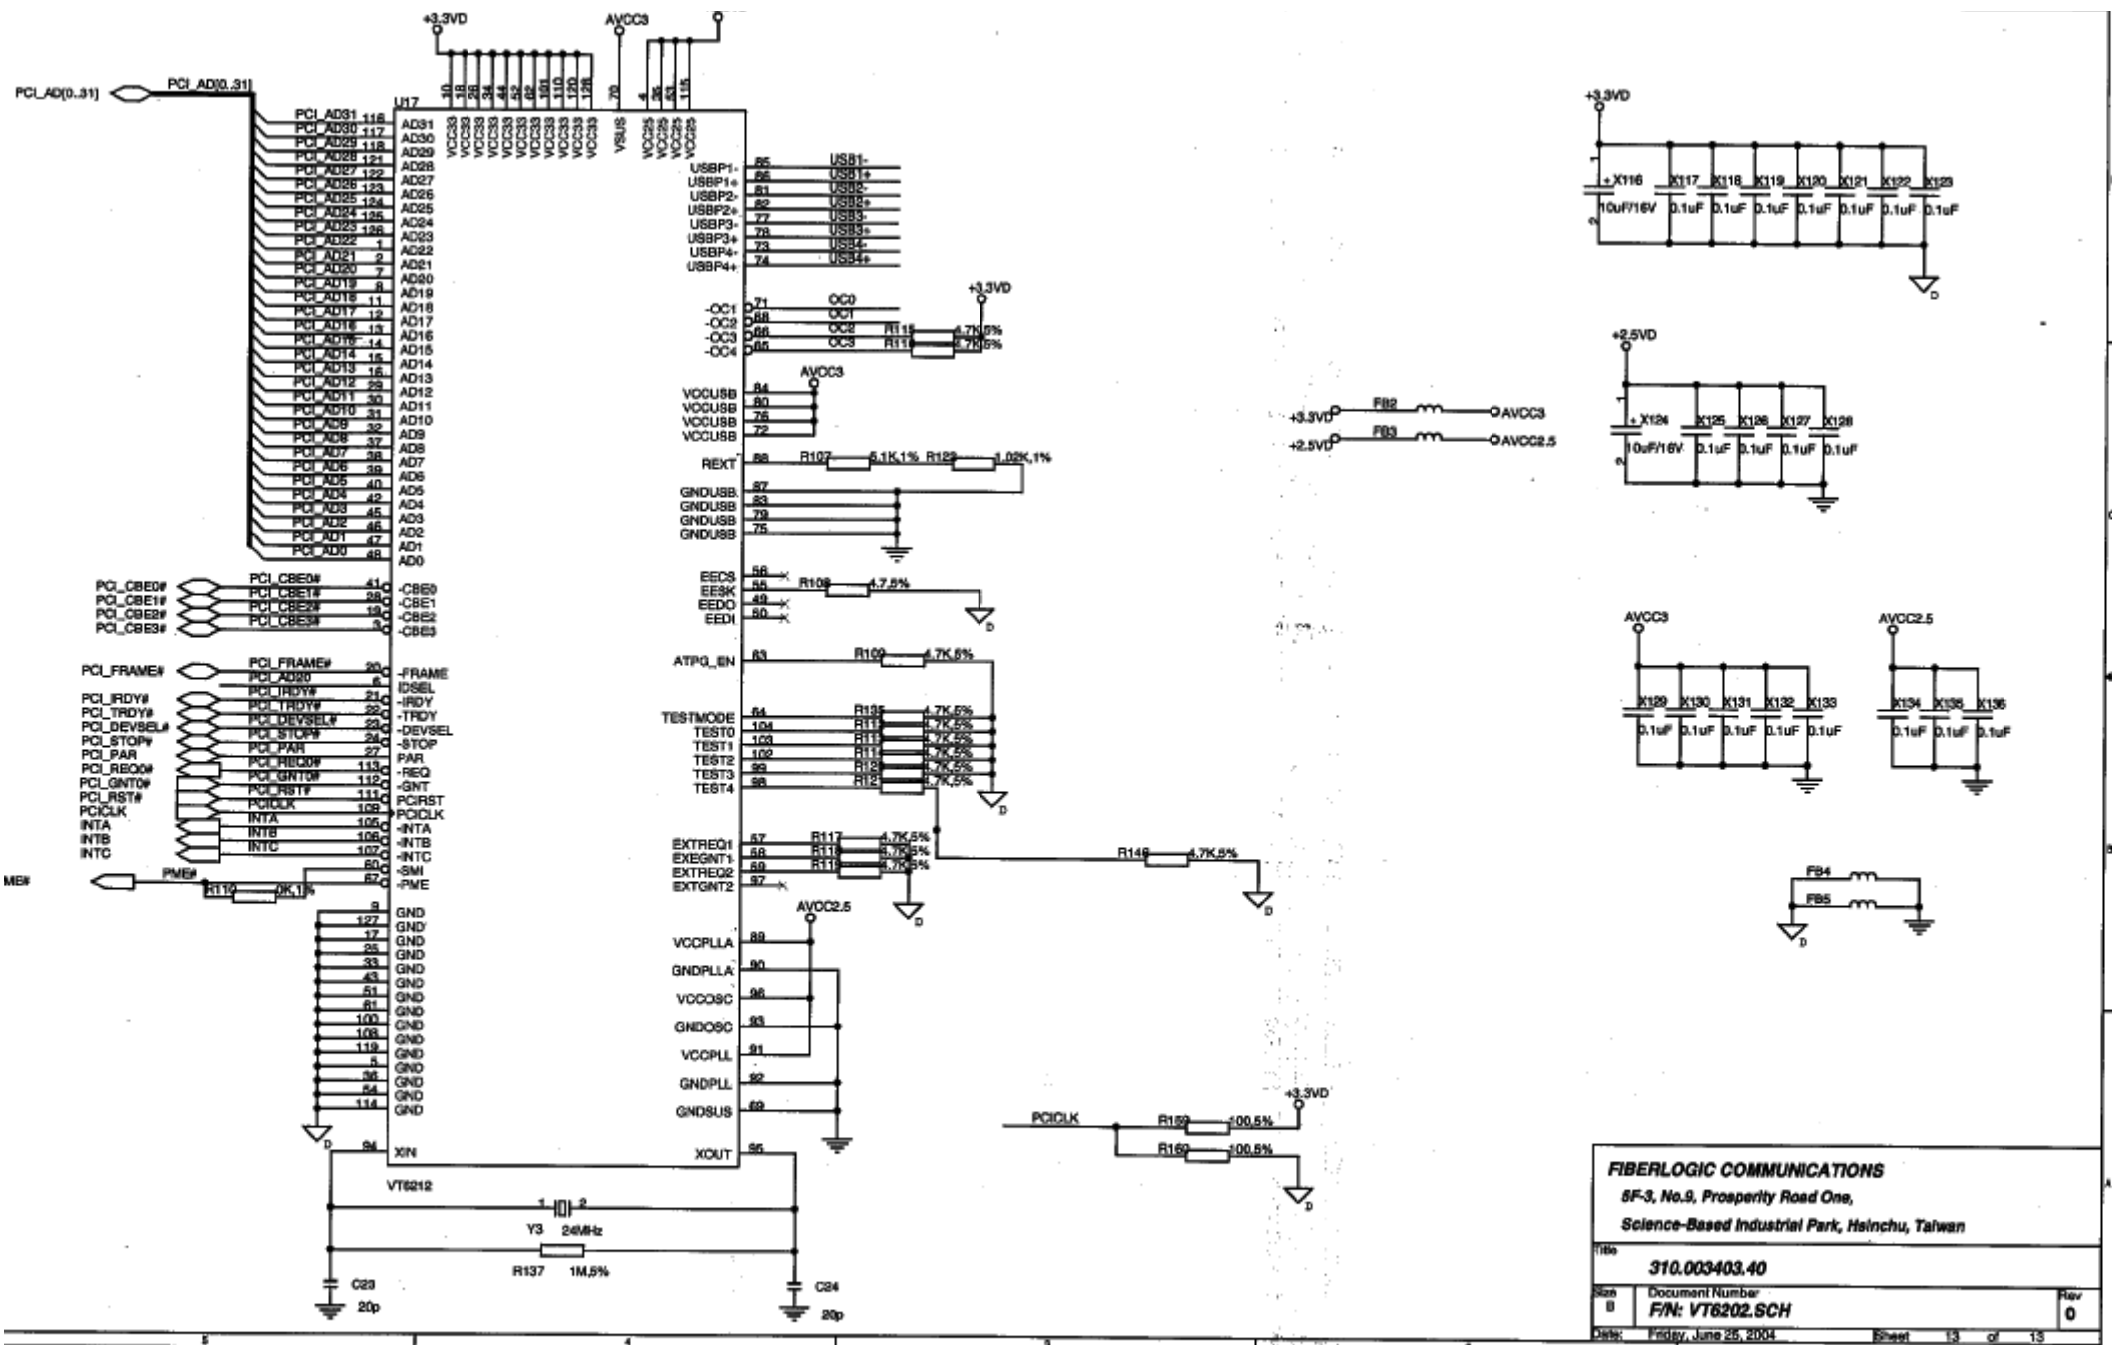

FIBERLOGIC COMMUNICATIONS
8F-3, No.9, Prosperity Road One,
Science-Based Industrial Park, Hsinchu, Taiwan

Title: **310.003403.40**

Sheet: **13** of **13**

Date: **Fridy, June 25, 2004**

Revision: **0**