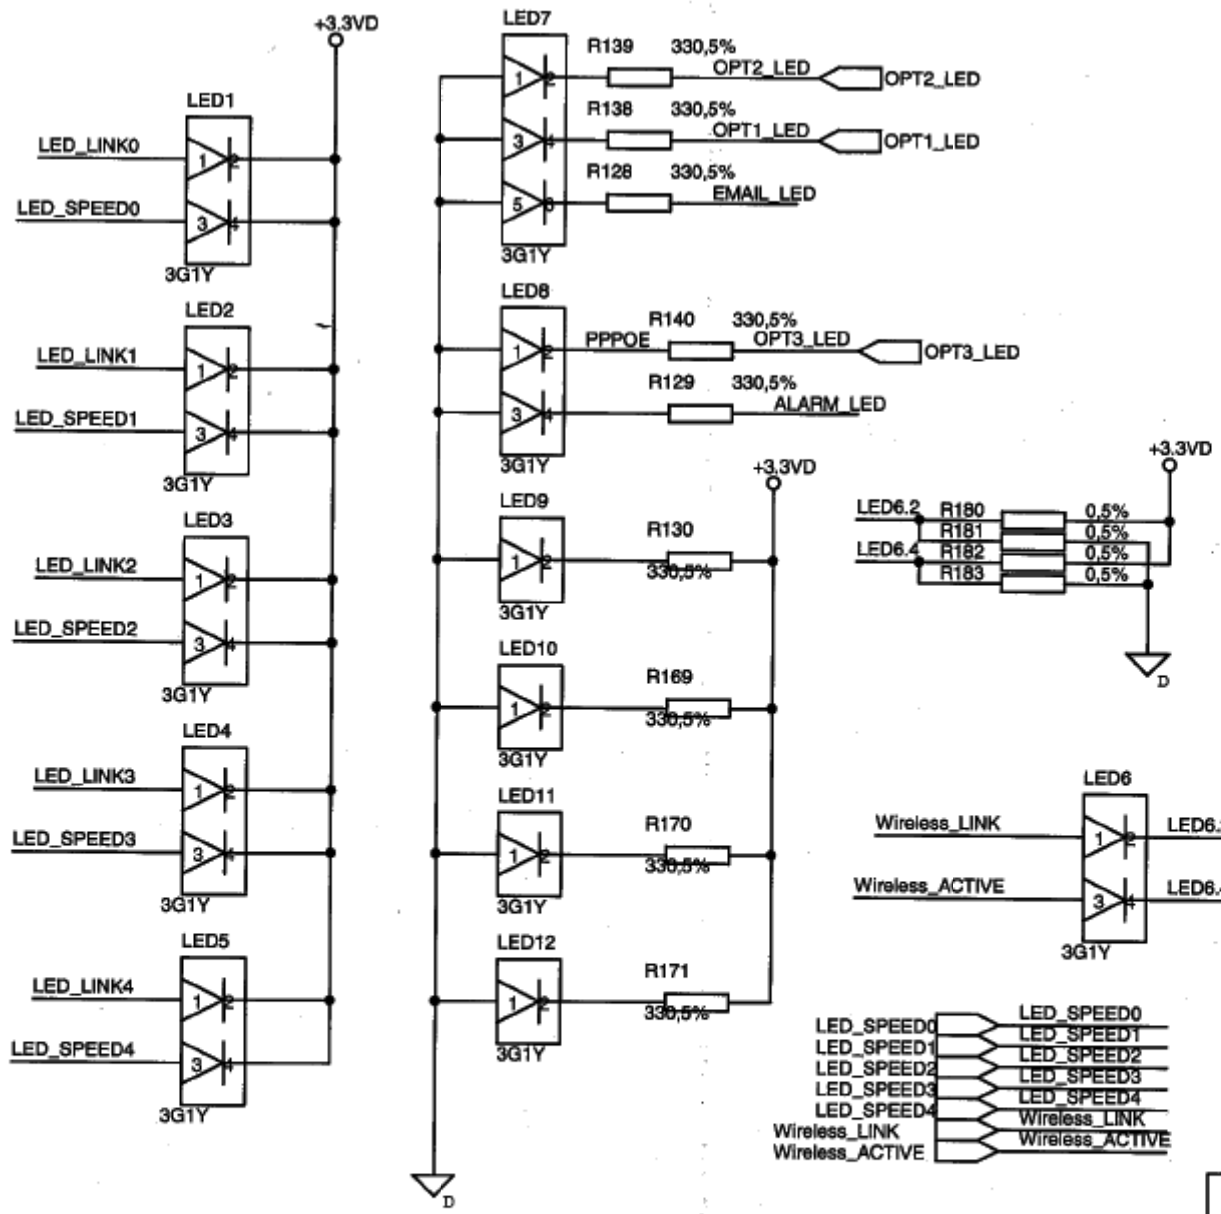

FIBERLOGIC COMMUNICATIONS
5F-3, No.9, Prosperity Road One,
Science-Based Industrial Park, Hsinchu, Taiwan

Title		
310.003403.40		
Size	Document Number	Rev
A	F/N: LED.SCH	0
Date:	Friday, June 25, 2004	Sheet 5 of 13