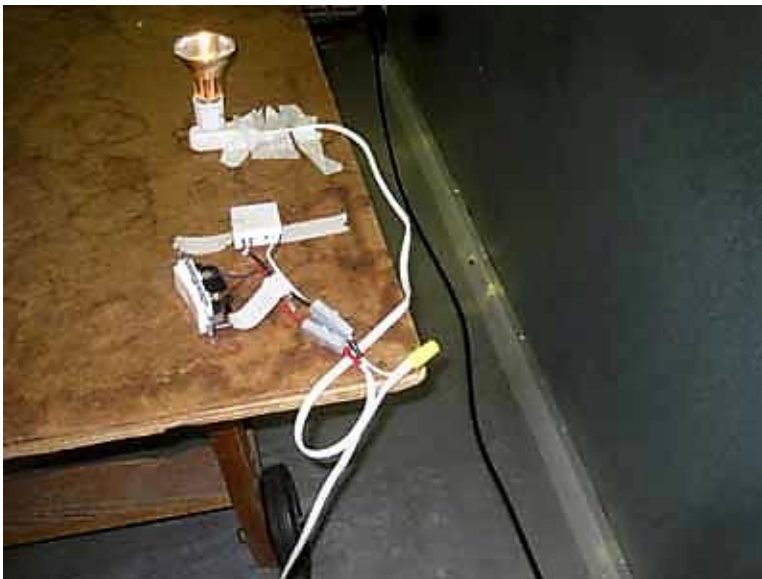

FRONT VIEW, MICRO MODULE DIMMER, RELAY AND SHUTTER

BACK VIEW, MICRO MODULE DIMMER, RELAY AND SHUTTER

MICRO MODULE DIMMER, LIGHT OFF

MICRO MODULE DIMMER, LIGHT OFF

MICRO MODULE RELAY, LIGHT ON

MICRO MODULE RELAY, LIGHT ON

MICRO MODULE SHUTTER, LIGHT ON

MICRO MODULE SHUTTER, LIGHT ON