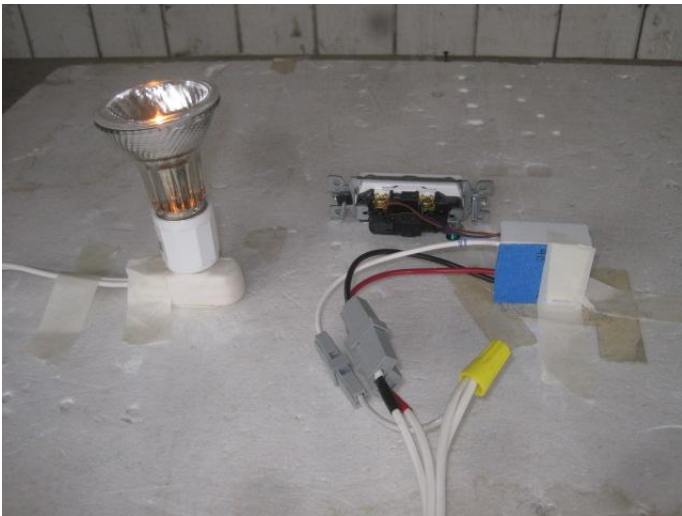

FRONT VIEW, MICRO MODULE DIMMER, RELAY AND SHUTTER

BACK VIEW, MICRO MODULE DIMMER, RELAY AND SHUTTER

MICRO MODULE DIMMER, LIGHT OFF

MICRO MODULE DIMMER, LIGHT OFF

MICRO MODULE RELAY, LIGHT ON

MICRO MODULE RELAY, LIGHT ON

MICRO MODULE SHUTTER, LIGHT ON

MICRO MODULE SHUTTER, LIGHT ON