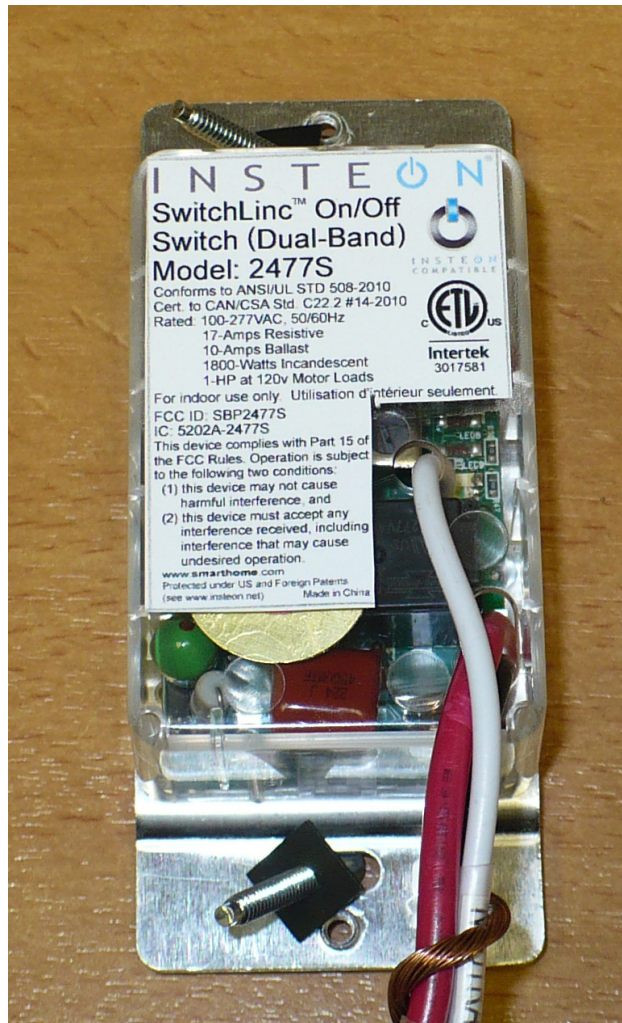

February 9, 2012

Wireless Remote Control AC Switch marketed as  
“SwitchLinc™ On/Off Switch (Dual-Band)”  
Model: 2477S  
FCC ID: SBP2477S  
IC: 5202A-2477S

Specs: Printed on top of case