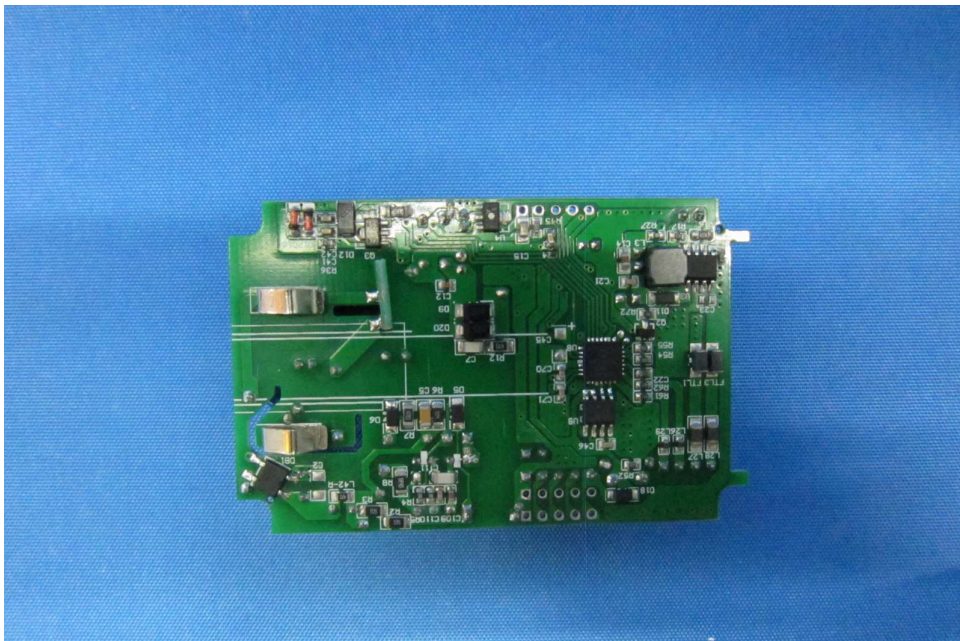

Equipment Photographs

2234-222 (USB)

(Internal)

Equipment Photographs

2234-222 (USB)

(Internal)

INTERTEK TESTING SERVICE

Report No.: HK18041132

Equipment Photographs

2234-222 (USB)

(Internal)

Equipment Photographs

2234-222 (USB)

(Internal)

Equipment Photographs

2234-223 (RS-232)