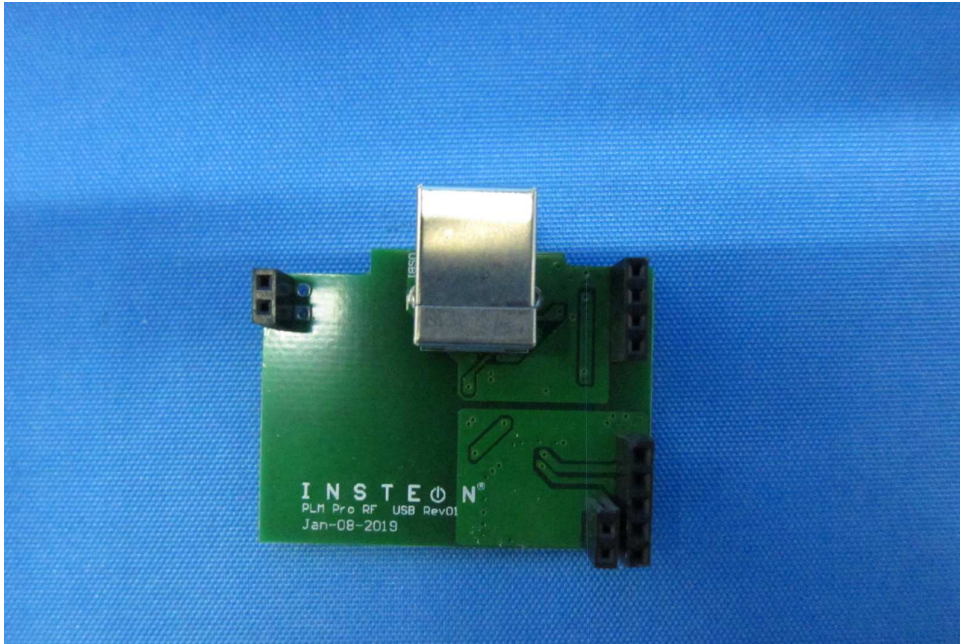

Equipment Photographs

2234-222 (USB)

(Internal)

Equipment Photographs

2234-222 (USB)

(Internal)

INTERTEK TESTING SERVICE

Report No.: HK18041132

Equipment Photographs

2234-222 (USB)

(Internal)

Equipment Photographs

2234-222 (USB)

(Internal)

Equipment Photographs

2234-223 (RS-232)