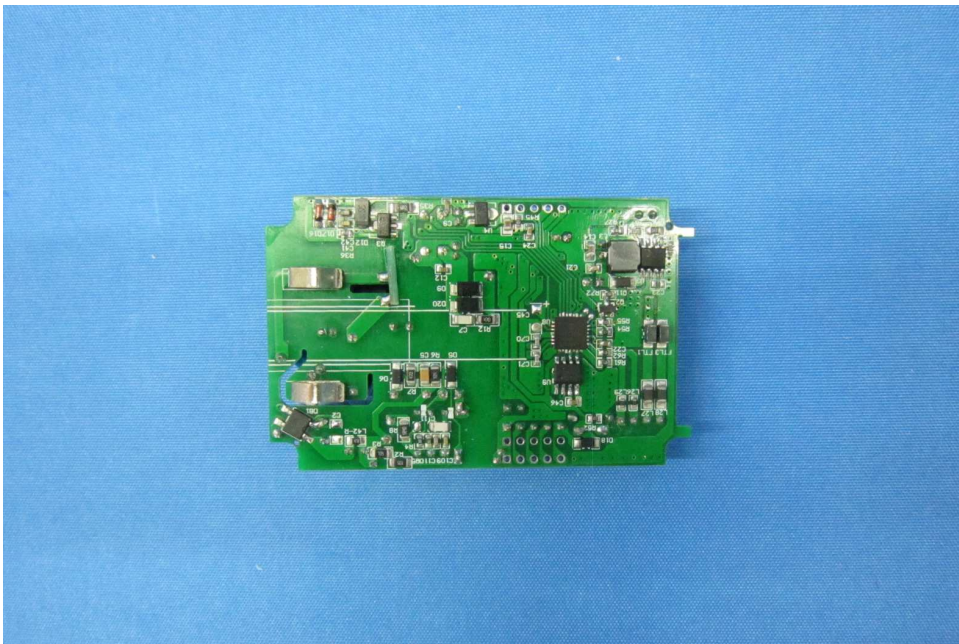

Equipment Photographs

2234-222 (USB)

(Internal)

Equipment Photographs

2234-222 (USB)

(Internal)

Equipment Photographs

2234-223 (RS-232)

(Internal)

INTERTEK TESTING SERVICE

Report No.: HK18041132

Equipment Photographs

2234-223 (RS-232)

(Internal)

Equipment Photographs

2234-223 (RS-232)