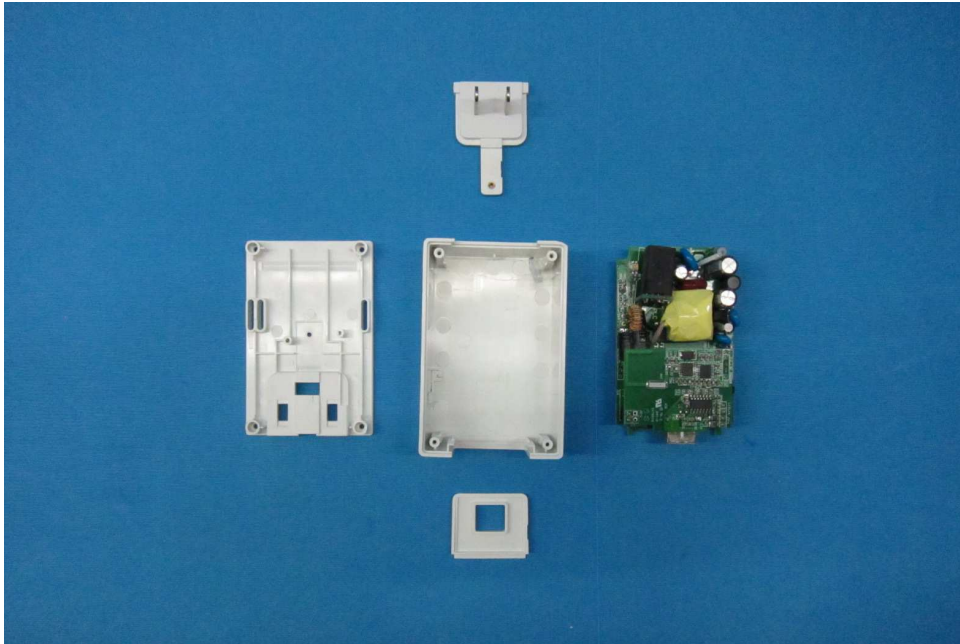

Equipment Photographs

2234-222 (USB)

(Internal)

Equipment Photographs

2234-222 (USB)

(Internal)

INTERTEK TESTING SERVICE

Report No.: HK18041132

Equipment Photographs

2234-222 (USB)

(Internal)

Equipment Photographs

2234-222 (USB)

(Internal)

Equipment Photographs

2234-223 (RS-232)