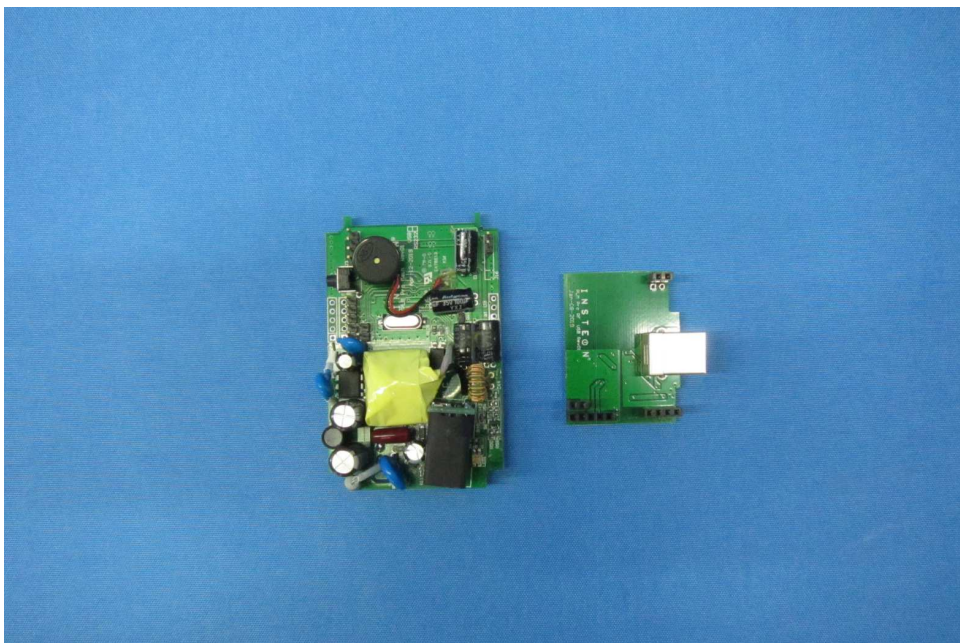

Equipment Photographs

2234-222 (USB)

(Internal)

Equipment Photographs

2234-222 (USB)

(Internal)

INTERTEK TESTING SERVICE

Report No.: HK18041132

Equipment Photographs

2234-222 (USB)

(Internal)

Equipment Photographs

2234-222 (USB)

(Internal)

Equipment Photographs

2234-223 (RS-232)