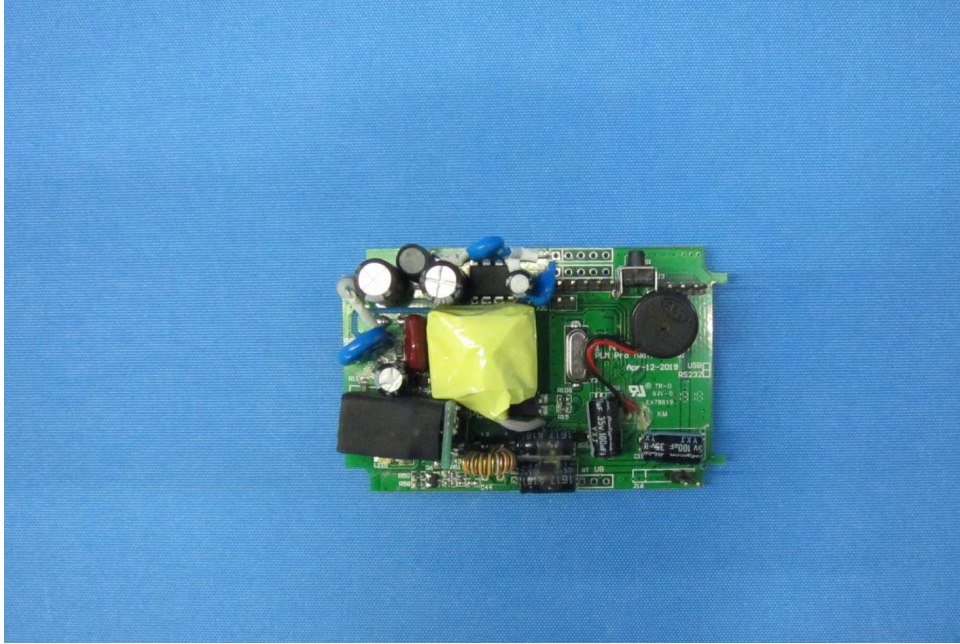

Equipment Photographs

2234-222 (USB)

(Internal)

Equipment Photographs

2234-222 (USB)

(Internal)

INTERTEK TESTING SERVICE

Report No.: HK18041132

Equipment Photographs

2234-222 (USB)

(Internal)

Equipment Photographs

2234-222 (USB)

(Internal)

Equipment Photographs

2234-223 (RS-232)

(Internal)

INTERTEK TESTING SERVICE

Report No.: HK18041132

Equipment Photographs

2234-223 (RS-232)

(Internal)

Equipment Photographs

2234-223 (RS-232)