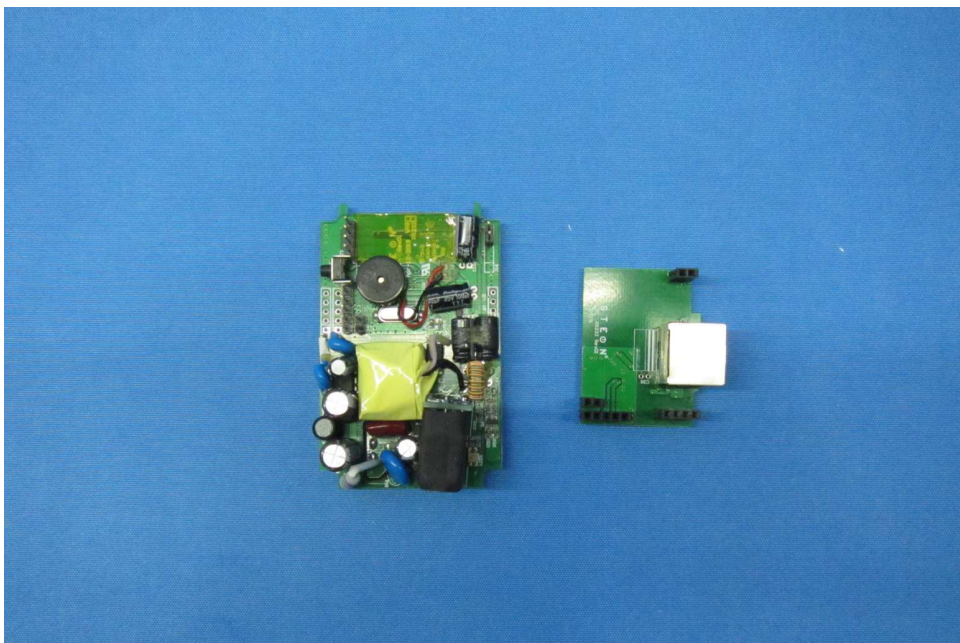

Equipment Photographs

2234-222 (USB)

(Internal)

Equipment Photographs

2234-222 (USB)

(Internal)

INTERTEK TESTING SERVICE

Report No.: HK18041132

Equipment Photographs

2234-222 (USB)

(Internal)

Equipment Photographs

2234-222 (USB)

(Internal)

Equipment Photographs

2234-223 (RS-232)

(Internal)

INTERTEK TESTING SERVICE

Report No.: HK18041132

Equipment Photographs

2234-223 (RS-232)

(Internal)

Equipment Photographs

2234-223 (RS-232)