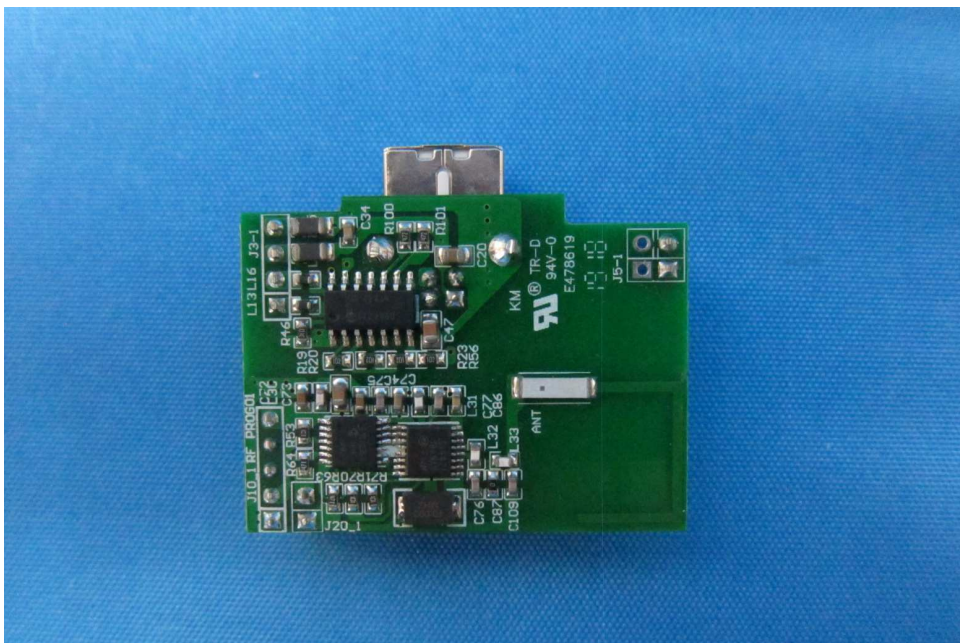

Equipment Photographs

2234-222 (USB)

(Internal)

Equipment Photographs

2234-222 (USB)

(Internal)

INTERTEK TESTING SERVICE

Report No.: HK18041132

Equipment Photographs

2234-222 (USB)

(Internal)

Equipment Photographs

2234-222 (USB)

(Internal)

Equipment Photographs

2234-223 (RS-232)