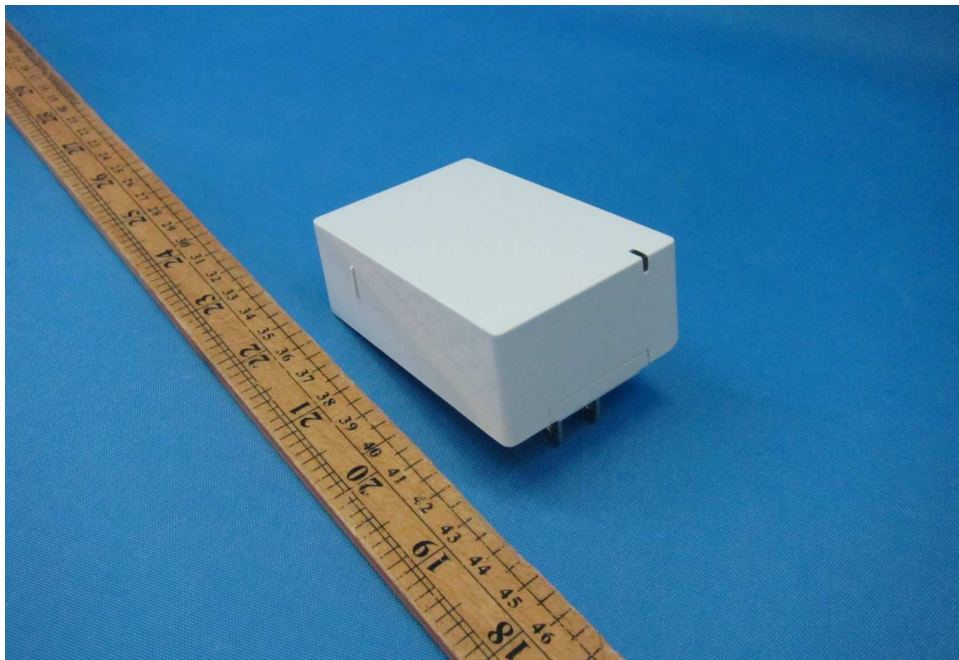

INTERTEK TESTING SERVICE

Report No.: HK18041132

Equipment Photographs

2234-222 (USB)

(External)

Equipment Photographs

2234-223 (RS-232)

(External)