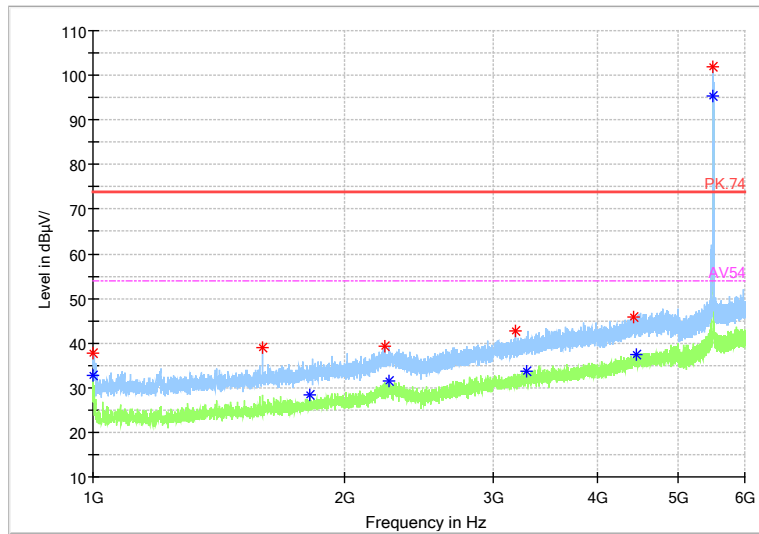

— Preview Result 2-AVG — Preview Result 1-PK+ * Critical_Freqs AVG
* Critical_Freqs PK+ — PK.74 — AV54
◆ Final_Result PK+ ◆ Final_Result AVG

Frequency Range: 6GHz -18GHz
Detector: Av mode and PK mode
Modulation type: 802.11n(HT20)

Full Spectrum

— Preview Result 2-AVG — Preview Result 1-PK+ * Critical_Freqs AVG
* Critical_Freqs PK+ — PK.74 — AV54
◆ Final_Result PK+ ◆ Final_Result AVG

Frequency Range: 18GHz -40GHz
Detector: Av mode and PK mode
Modulation type: 802.11n(HT20)

Full Spectrum

Frequency Range: 30MHz -1GHz
 Detector: QP mode
 Test Mode: 802.11ac(VHT20)

Full Spectrum

Frequency Range: 1GHz -6GHz
 Detector: Av mode and PK mode
 Test Mode: 802.11ac(VHT20)

Full Spectrum