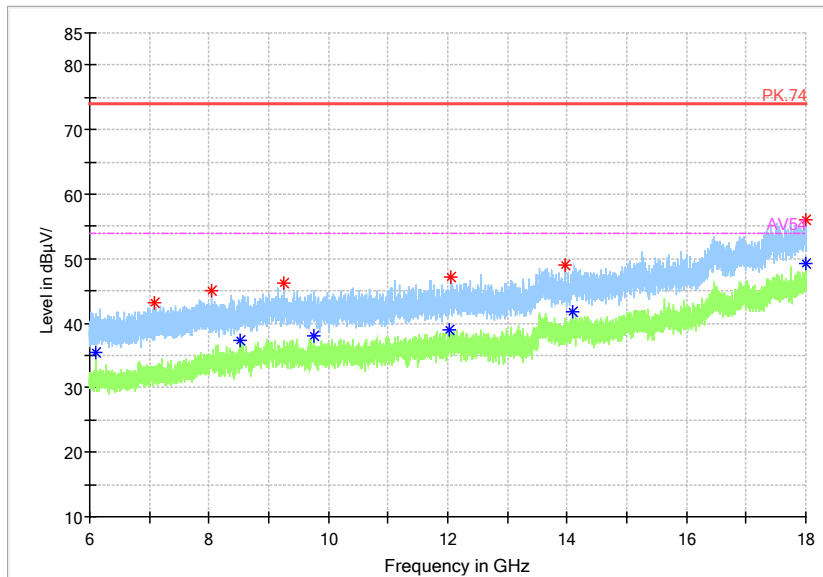

Full Spectrum

Frequency Range: 6GHz -18GHz
Detector: Av mode and PK mode
Modulation type: 802.11n(HT20)