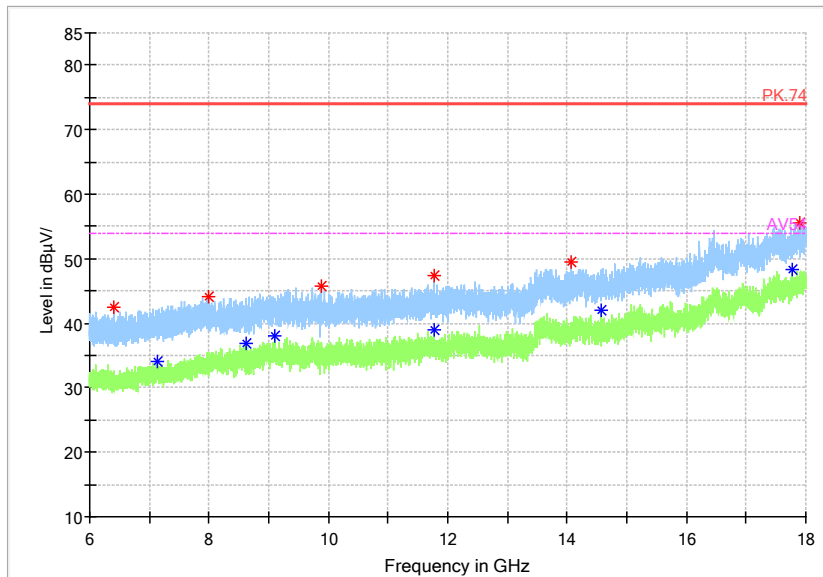

Full Spectrum

Frequency Range: 6GHz -18GHz
Detector: Av mode and PK mode
Modulation type: 802.11n(HT40)