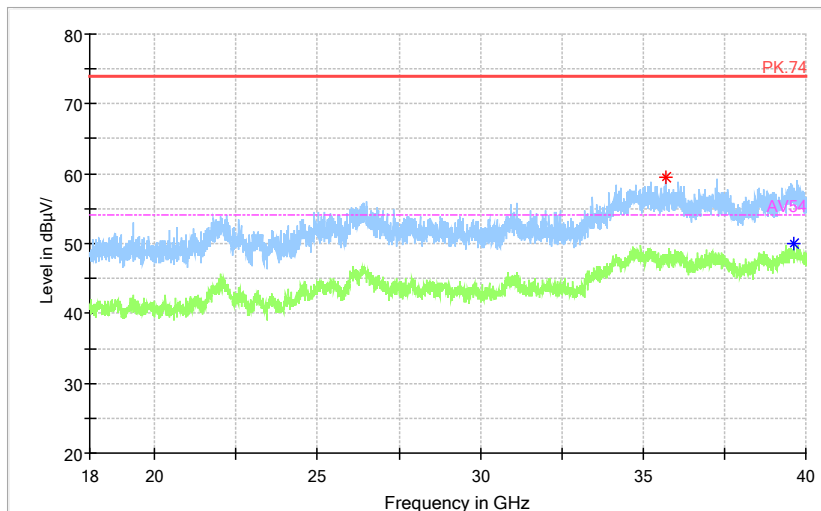

Full Spectrum

— Preview Result 2-AVG — Preview Result 1-PK+ * Critical_Freqs AVG
* Critical_Freqs PK+ — PK.74 — AV54
◆ Final_Result PK+ ◆ Final_Result AVG

Frequency Range: 6GHz -18GHz
Detector: Av mode and PK mode
Test Mode: 802.11ac(VHT80)

Full Spectrum

— Preview Result 2-AVG — Preview Result 1-PK+ * Critical_Freqs AVG
* Critical_Freqs PK+ — PK.74 — AV54
◆ Final_Result PK+ ◆ Final_Result AVG

Frequency Range: 18GHz -40GHz
Detector: Av mode and PK mode
Test Mode: 802.11ac(VHT80)