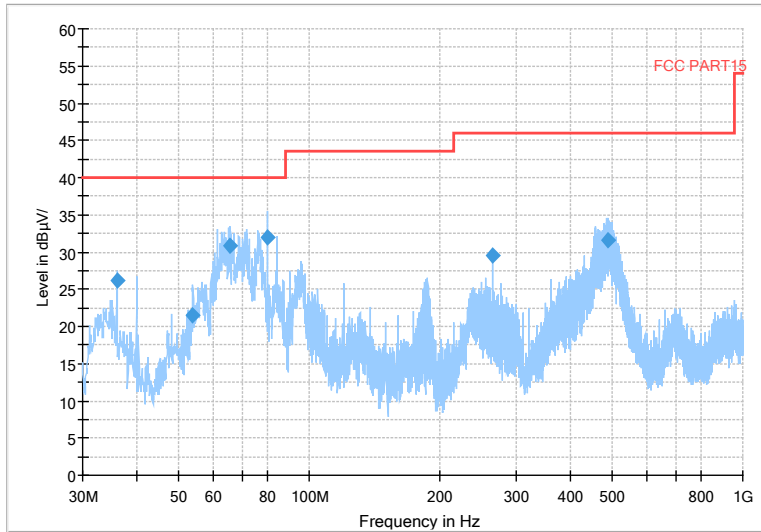

Full Spectrum

Frequency Range: 30MHz -1GHz
Detector: QP mode
Test Mode: 802.11n(HT20)