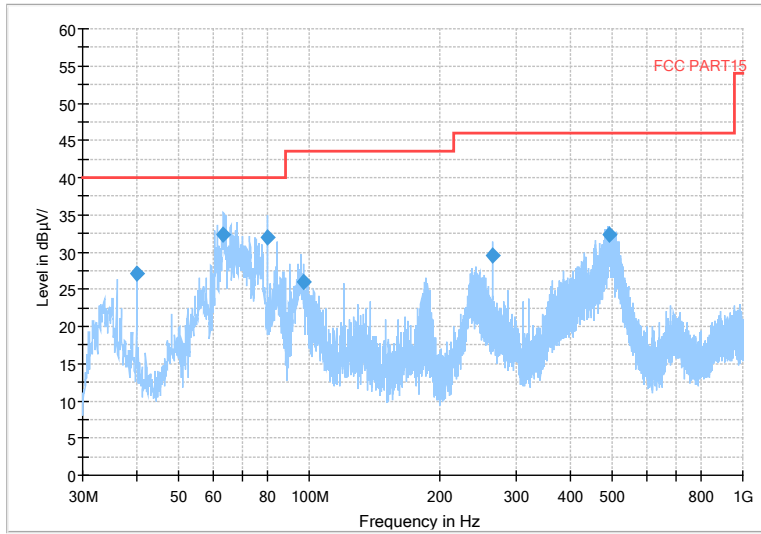

Full Spectrum

Frequency Range: 30MHz -1GHz
Detector: QP mode
Test Mode: 802.11n(HT20)