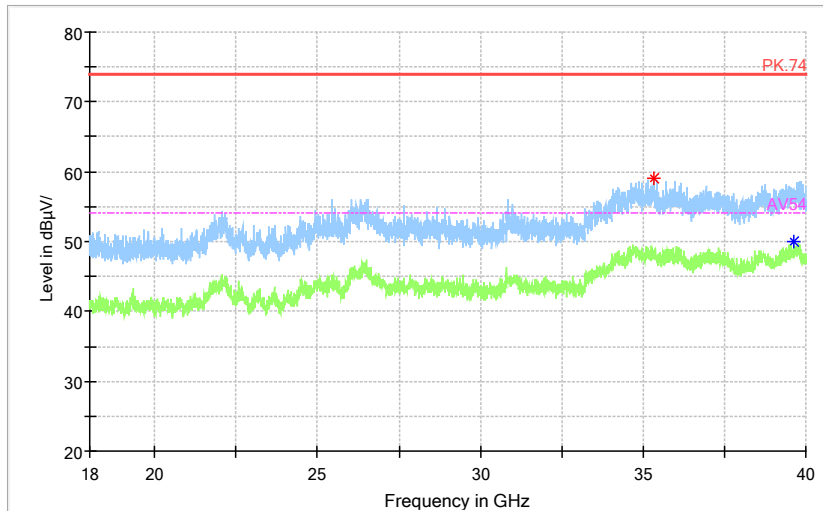

Full Spectrum

— Preview Result 2-AVG   — Preview Result 1-PK+   * Critical_Freqs AVG
* Critical_Freqs PK+   — PK.74   — AV54
◆ Final_Result PK+   ◆ Final_Result AVG

Frequency Range: 18GHz -40GHz
Detector: Av mode and PK mode
Modulation type: 802.11n(HT20)