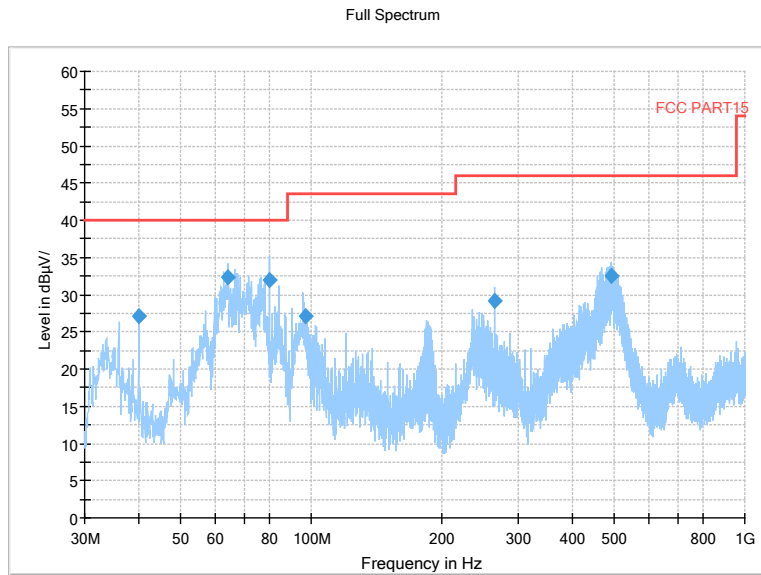

Carrier frequency (MHz): 5720
Channel No.:144

Frequency Range: 30MHz -1GHz
Detector: QP mode
Test Mode: 802.11a