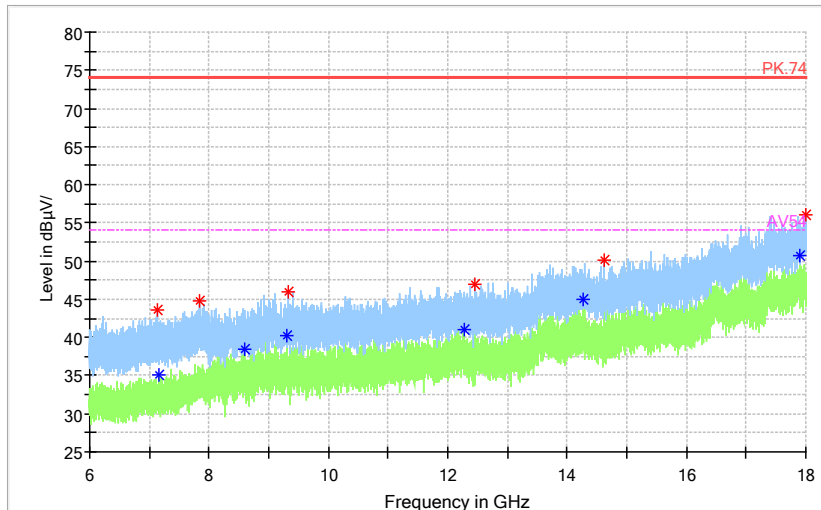

Full Spectrum

— Preview Result 2-AVG — Preview Result 1-PK+ * Critical_Freqs AVG
* Critical_Freqs PK+ — PK.74 — AV54
◆ Final_Result PK+ ◆ Final_Result AVG

Frequency Range: 18GHz -40GHz
Detector: Av mode and PK mode
Test Mode: 802.11ac(VHT80)

Carrier frequency (MHz): 5500

Channel No.:100

Frequency Range: 30MHz -1GHz
 Detector: QP mode
 Test Mode: 802.11a

Frequency Range: 1GHz -6GHz
 Detector: Av mode and PK mode
 Modulation type: 802.11a

Full Spectrum

— Preview Result 2-AVG — Preview Result 1-PK+ * Critical_Freqs AVG
* Critical_Freqs PK+ — PK.74 - - - AV54
◆ Final_Result PK+ ◆ Final_Result AVG

Frequency Range: 6GHz -18GHz
 Detector: Av mode and PK mode
 Modulation type: 802.11a