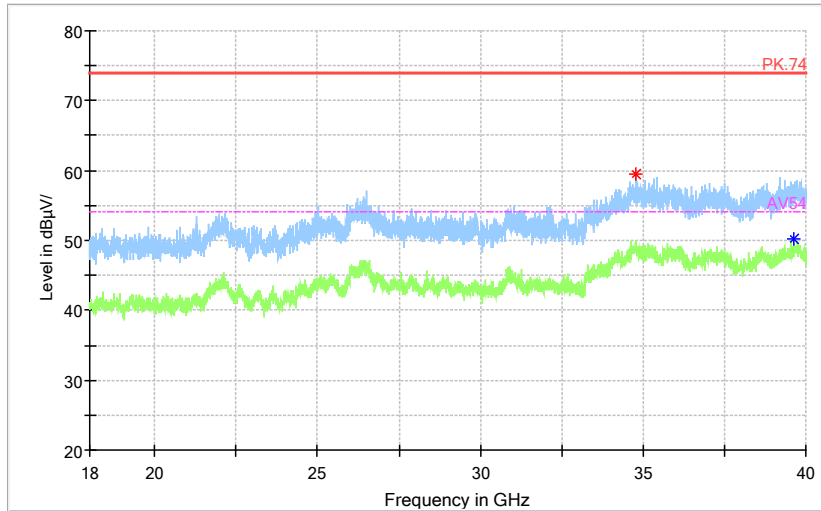

Full Spectrum

Frequency Range: 6GHz -18GHz
 Detector: Av mode and PK mode
 Modulation type: 802.11a

Full Spectrum

- * Preview Result 2-AVG
- * Preview Result 1-PK+
- * Critical_Freqs AVG
- * Critical_Freqs PK+
- PK.74
- * Final_Result AVG
- ♦ Final_Result PK+
- AV54

Frequency Range: 18GHz -40GHz
 Detector: Av mode and PK mode
 Modulation type: 802.11a

Full Spectrum

Frequency Range: 30MHz -1GHz
 Detector: QP mode
 Test Mode: 802.11n(HT20)

Full Spectrum

Frequency Range: 1GHz -6GHz
 Detector: Av mode and PK mode
 Modulation type: 802.11n(HT20)

Full Spectrum

Frequency Range: 6GHz -18GHz
 Detector: Av mode and PK mode
 Modulation type: 802.11n(HT20)

Full Spectrum

◆ Preview Result 2-AVG ◆ Preview Result 1-PK+ * Critical_Freqs AVG
* Critical_Freqs PK+ ◆ Final_Result PK.74 ◆ AV54
◆ Final_Result PK+ ◆ Final_Result AVG