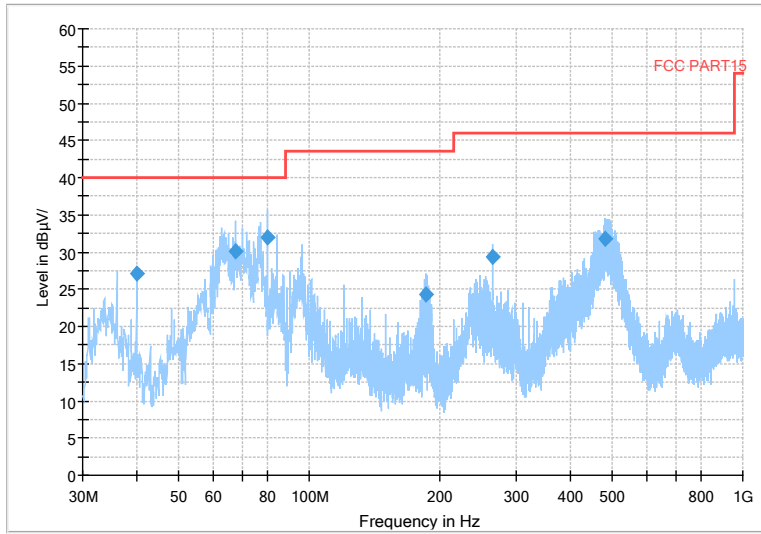

— Preview Result 2-AVG — Preview Result 1-PK+ * Critical_Freqs AVG
* Critical_Freqs PK+ — PK.74 — AV54
◆ Final_Result PK+ ◆ Final_Result AVG

Frequency Range: 6GHz -18GHz
Detector: Av mode and PK mode
Test Mode: 802.11ac(VHT20)

Full Spectrum

— Preview Result 2-AVG — Preview Result 1-PK+ * Critical_Freqs AVG
* Critical_Freqs PK+ — PK.74 — AV54
◆ Final_Result PK+ ◆ Final_Result AVG

Frequency Range: 18GHz -40GHz
Detector: Av mode and PK mode
Test Mode: 802.11ac(VHT20)

Carrier frequency (MHz): 5600
Channel No.:120

Full Spectrum

Frequency Range: 30MHz -1GHz
 Detector: QP mode
 Test Mode: 802.11a

Full Spectrum

Frequency Range: 1GHz -6GHz
 Detector: Av mode and PK mode
 Modulation type: 802.11a