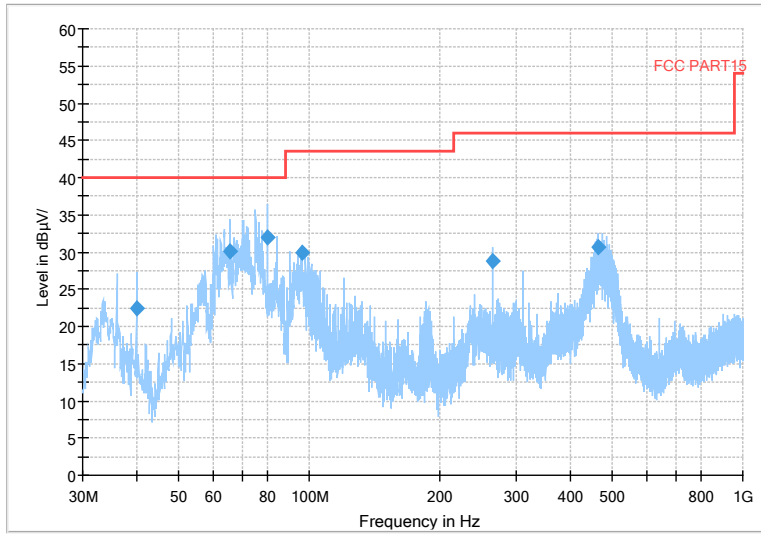

Full Spectrum

Frequency Range: 30MHz -1GHz
Detector: QP mode
Test Mode: 802.11n(HT40)