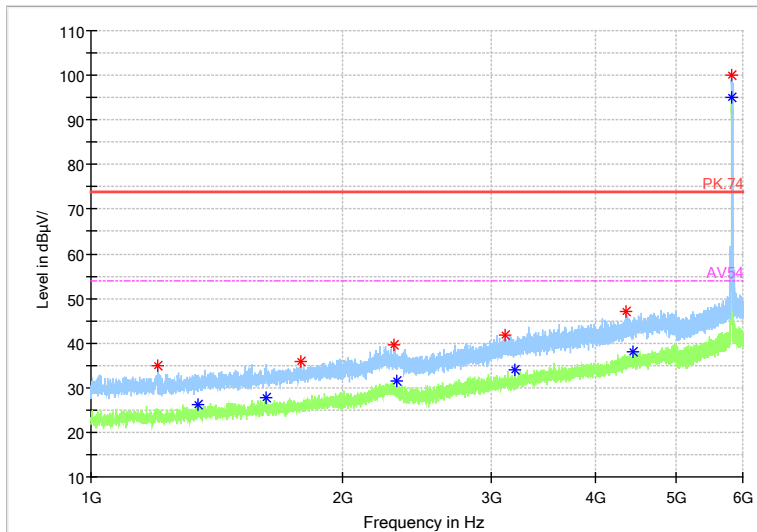

Frequency Range: 18GHz -40GHz
 Detector: Av mode and PK mode
 Test Mode: 802.11ac(VHT20)

Carrier frequency (MHz): 5825
 Channel No.:165

Frequency Range: 30MHz -1GHz
 Detector: QP mode
 Test Mode: 802.11a

Frequency Range: 1GHz -6GHz
 Detector: Av mode and PK mode
 Modulation type: 802.11a

Full Spectrum

Frequency Range: 6GHz -18GHz
 Detector: Av mode and PK mode
 Modulation type: 802.11a

Full Spectrum

	Preview Result 2-AVG		Preview Result 1-PK+		Critical_Freqs AVG
	Critical_Freqs PK+		PK.74		AV54
	Final_Result PK+		Final_Result AVG		

Frequency Range: 18GHz -40GHz
 Detector: Av mode and PK mode
 Modulation type: 802.11a

Full Spectrum

Frequency Range: 30MHz -1GHz
Detector: QP mode
Test Mode: 802.11n(HT20)

Full Spectrum

Frequency Range: 1GHz -6GHz
Detector: Av mode and PK mode
Modulation type: 802.11n(HT20)