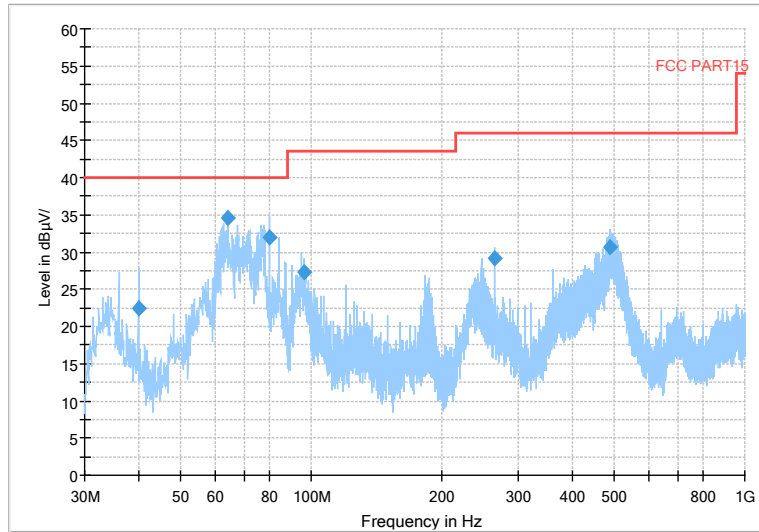

— Preview Result 2-AVG — Preview Result 1-PK+ * Critical_Freqs AVG
* Critical_Freqs PK+ — PK.74 — AV54
◆ Final_Result PK+ ◆ Final_Result AVG

Frequency Range: 6GHz -18GHz
Detector: Av mode and PK mode
Test Mode: 802.11ac(VHT40)

Full Spectrum

— Preview Result 2-AVG — Preview Result 1-PK+ * Critical_Freqs AVG
* Critical_Freqs PK+ — PK.74 — AV54
◆ Final_Result PK+ ◆ Final_Result AVG

Frequency Range: 18GHz -40GHz
Detector: Av mode and PK mode
Test Mode: 802.11ac(VHT40)

Carrier frequency (MHz): 5530
Channel No.:106

Full Spectrum

Frequency Range: 30MHz -1GHz
Detector: QP mode
Test Mode: 802.11ac(VHT80)

Full Spectrum

Frequency Range: 1GHz -6GHz
Detector: Av mode and PK mode
Test Mode: 802.11ac(VHT80)