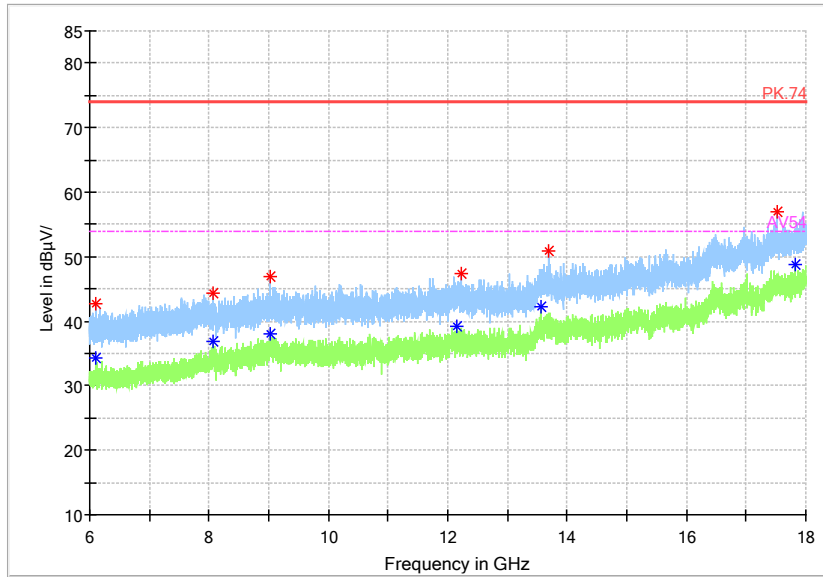

Full Spectrum

Frequency Range: 6GHz -18GHz
 Detector: Av mode and PK mode
 Test Mode: 802.11ac(VHT20)

Full Spectrum

- Preview Result 2-AVG
- Preview Result 1-PK+
- * Critical_Freqs PK+
- PK.74
- * Critical_Freqs AVG
- * Final_Result PK+
- ◆ Final_Result AVG
- AV.54

Frequency Range: 18GHz -40GHz
 Detector: Av mode and PK mode
 Test Mode: 802.11ac(VHT20)

Carrier frequency (MHz): 5785
 Channel No.:157

Full Spectrum

Frequency Range: 30MHz -1GHz
 Detector: QP mode
 Test Mode: 802.11a

Full Spectrum

Frequency Range: 1GHz -6GHz
 Detector: Av mode and PK mode
 Modulation type: 802.11a

Full Spectrum

Frequency Range: 6GHz -18GHz
 Detector: Av mode and PK mode
 Modulation type: 802.11a

Full Spectrum