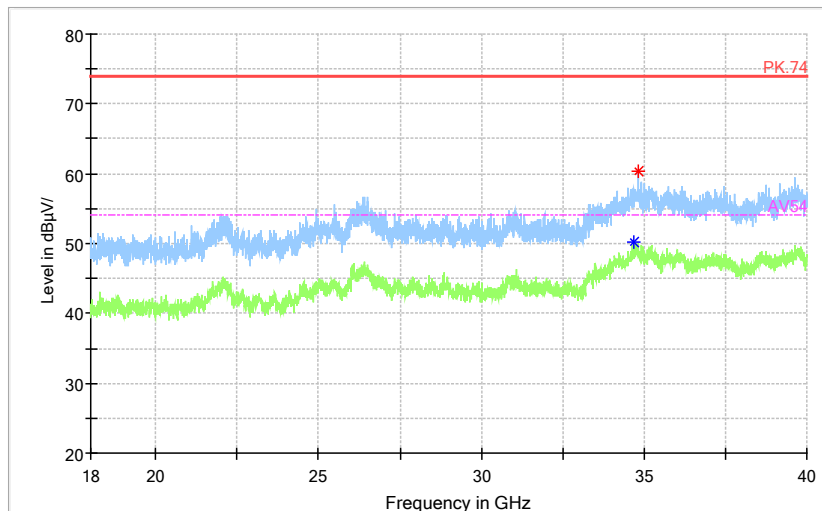

Full Spectrum

— Preview Result 2-AVG   — Preview Result 1-PK+   * Critical_Freqs AVG
* Critical_Freqs PK+   — PK.74   — AV54
◆ Final_Result PK+   ◆ Final_Result AVG

Frequency Range: 18GHz -40GHz
Detector: Av mode and PK mode
Test Mode: 802.11ac(VHT80)

Carrier frequency (MHz): 5610