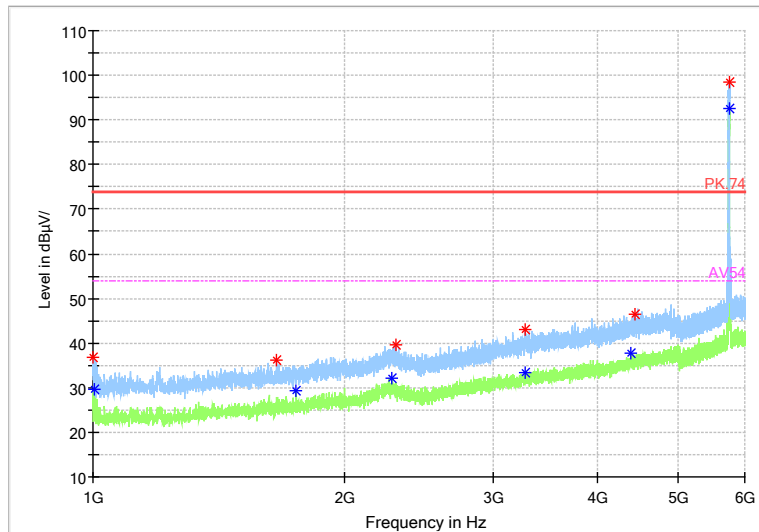

Frequency Range: 18GHz -40GHz
 Detector: Av mode and PK mode
 Modulation type: 802.11a

Full Spectrum

Frequency Range: 30MHz -1GHz
 Detector: QP mode
 Test Mode: 802.11n(HT20)

Full Spectrum

Frequency Range: 1GHz -6GHz
 Detector: Av mode and PK mode
 Modulation type: 802.11n(HT20)

Full Spectrum

Frequency Range: 6GHz -18GHz
 Detector: Av mode and PK mode
 Modulation type: 802.11n(HT20)

Full Spectrum

◆ Preview Result 2-AVG ◆ Preview Result 1-PK+ * Critical_Freqs AVG
* Critical_Freqs PK+ ◆ Final_Result PK.74 ◆ AV54
◆ Final_Result PK+ ◆ Final_Result AVG

Frequency Range: 18GHz -40GHz
 Detector: Av mode and PK mode
 Modulation type: 802.11n(HT20)

Full Spectrum

Frequency Range: 30MHz -1GHz
 Detector: QP mode
 Test Mode: 802.11ac(VHT20)

Full Spectrum

Frequency Range: 1GHz -6GHz
 Detector: Av mode and PK mode
 Test Mode: 802.11ac(VHT20)