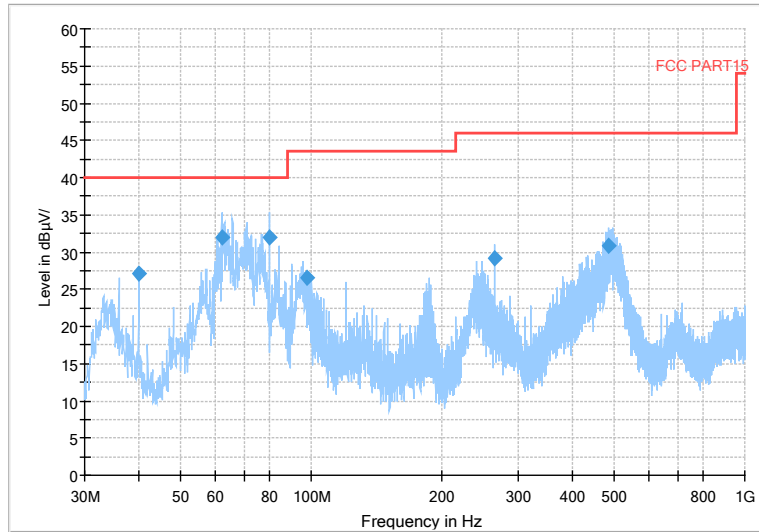

— Preview Result 2-AVG — Preview Result 1-PK+ * Critical_Freqs AVG
* Critical_Freqs PK+ — PK.74 — AV54
◆ Final_Result PK+ ◆ Final_Result AVG

Frequency Range: 6GHz -18GHz
Detector: Av mode and PK mode
Test Mode: 802.11ac(VHT40)

Full Spectrum

— Preview Result 2-AVG — Preview Result 1-PK+ * Critical_Freqs AVG
* Critical_Freqs PK+ — PK.74 — AV54
◆ Final_Result PK+ ◆ Final_Result AVG

Frequency Range: 18GHz -40GHz
Detector: Av mode and PK mode
Test Mode: 802.11ac(VHT40)

Carrier frequency (MHz): 5710
Channel No.:142

Full Spectrum

Frequency Range: 30MHz -1GHz
 Detector: QP mode
 Test Mode: 802.11n(HT40)

Full Spectrum

Frequency Range: 1GHz -6GHz
 Detector: Av mode and PK mode
 Modulation type: 802.11n(HT40)