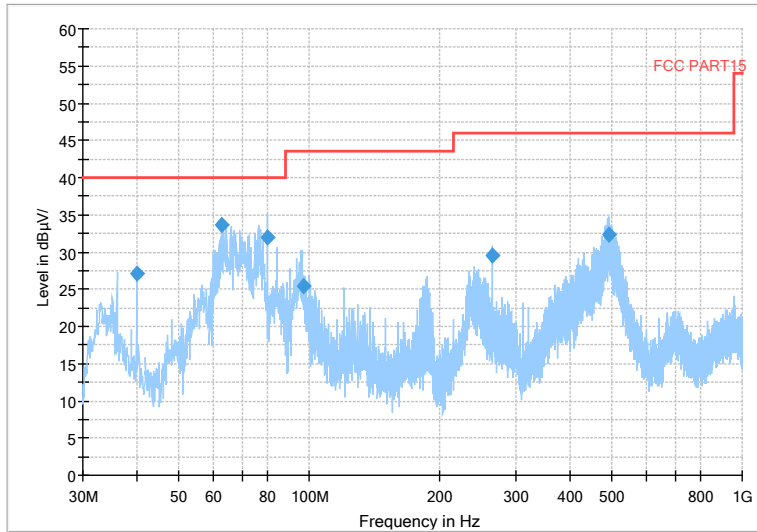

Full Spectrum

Frequency Range: 30MHz -1GHz
Detector: QP mode
Test Mode: 802.11ac(VHT40)