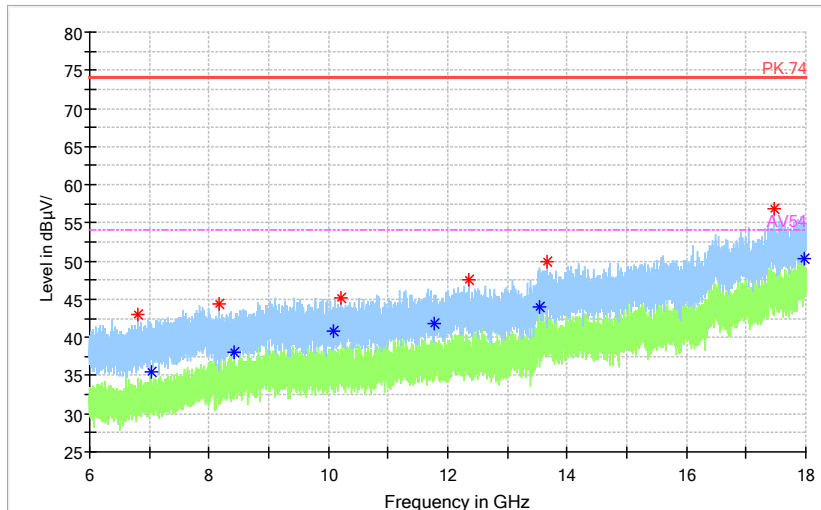

Full Spectrum

— Preview Result 2-AVG — Preview Result 1-PK+ * Critical_Freqs AVG
* Critical_Freqs PK+ — PK.74 — AV54
◆ Final_Result PK+ ◆ Final_Result AVG

Frequency Range: 18GHz -40GHz
Detector: Av mode and PK mode
Modulation type: 802.11n(HT20)

Full Spectrum

Frequency Range: 30MHz -1GHz
 Detector: QP mode
 Test Mode: 802.11ac(VHT20)

Full Spectrum

Frequency Range: 1GHz -6GHz
 Detector: Av mode and PK mode
 Test Mode: 802.11ac(VHT20)

Full Spectrum

— Preview Result 2-AVG — Preview Result 1-PK+ * Critical_Freqs AVG
* Critical_Freqs PK+ — PK.74 — AV54
◆ Final_Result PK+ ◆ Final_Result AVG

Frequency Range: 6GHz -18GHz
Detector: Av mode and PK mode
Test Mode: 802.11ac(VHT20)