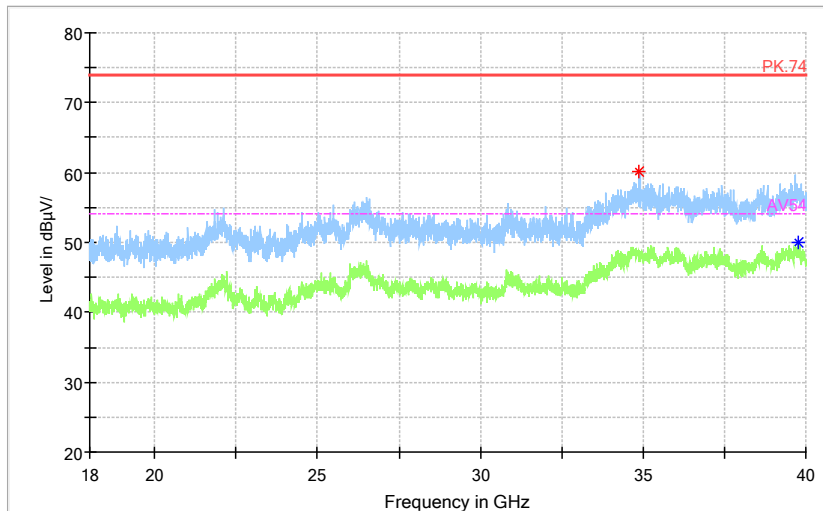

	Preview Result 2-AVG		Preview Result 1-PK+		Critical_Freqs AVG
	Critical_Freqs PK+		PK.74		AV54
	Final_Result PK+		Final_Result AVG		

Frequency Range: 18GHz -40GHz
 Detector: Av mode and PK mode
 Modulation type: 802.11a

Full Spectrum

Frequency Range: 30MHz -1GHz
 Detector: QP mode
 Test Mode: 802.11n(HT20)

Full Spectrum

Frequency Range: 1GHz -6GHz
 Detector: Av mode and PK mode
 Modulation type: 802.11n(HT20)

Full Spectrum

Frequency Range: 6GHz -18GHz
 Detector: Av mode and PK mode
 Modulation type: 802.11n(HT20)

Full Spectrum

- * Preview Result 2-AVG
- * Preview Result 1-PK+
- * Critical_Freqs AVG
- ♦ Critical_Freqs PK+
- PK.74
- ♦ Final_Result AVG
- AV54
- ♦ Final_Result PK+