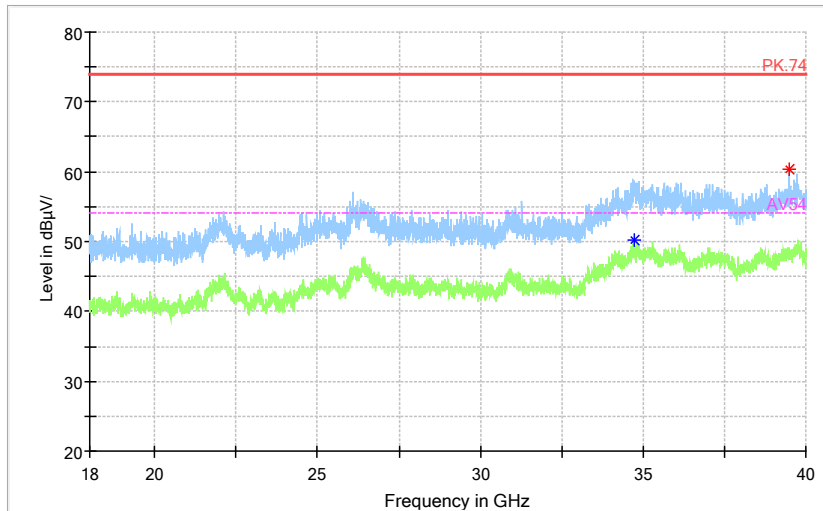

Full Spectrum

— Preview Result 2-AVG   — Preview Result 1-PK+   * Critical_Freqs AVG
* Critical_Freqs PK+   — PK.74   — AV54
◆ Final_Result PK+   ◆ Final_Result AVG

Frequency Range: 18GHz -40GHz
Detector: Av mode and PK mode
Test Mode: 802.11ac(VHT20)