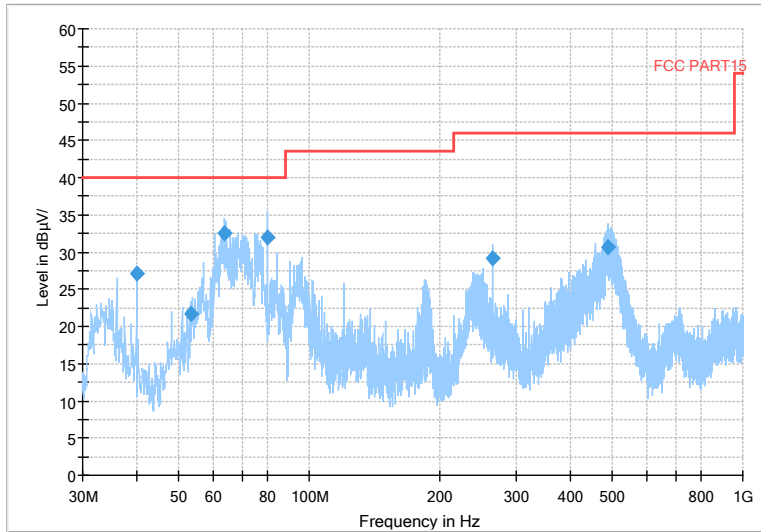

Full Spectrum

Frequency Range: 30MHz -1GHz
Detector: QP mode
Test Mode: 802.11ac(VHT40)