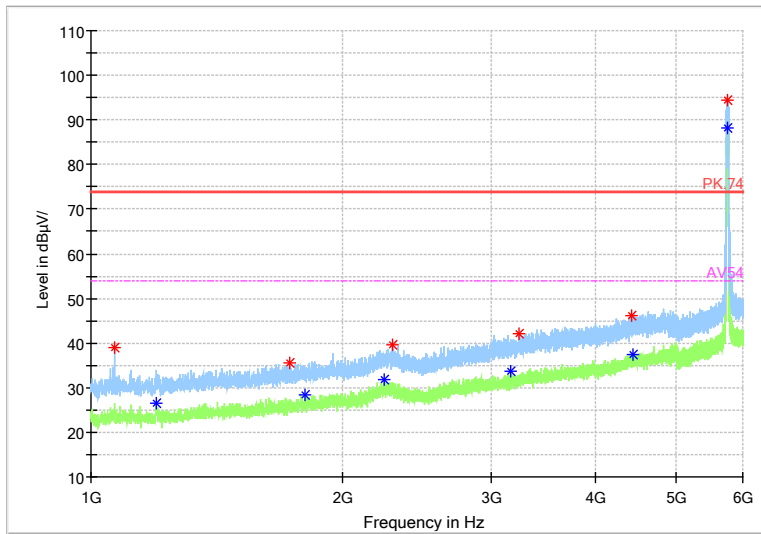

Full Spectrum

Frequency Range: 1GHz -6GHz
Detector: Av mode and PK mode
Modulation type: 802.11n(HT40)