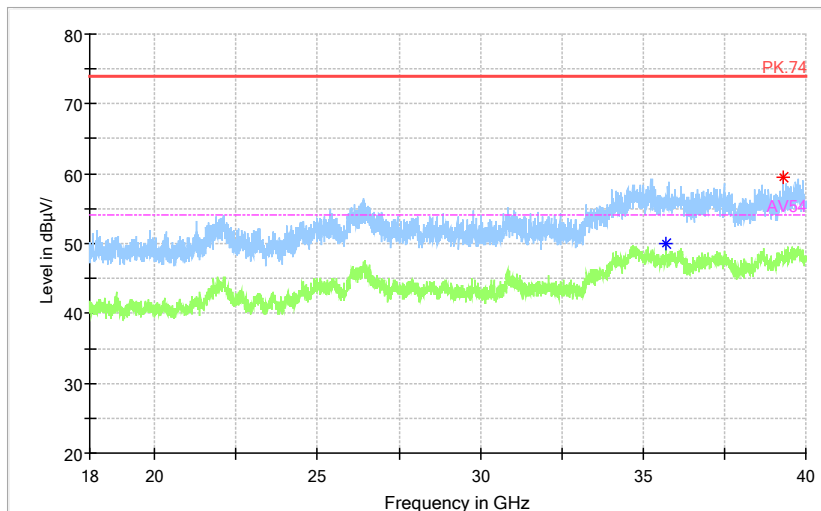

Full Spectrum

— Preview Result 2-AVG   — Preview Result 1-PK+   * Critical_Freqs AVG
* Critical_Freqs PK+   — PK.74   — AV54
◆ Final_Result PK+   ◆ Final_Result AVG

Frequency Range: 18GHz -40GHz
Detector: Av mode and PK mode
Test Mode: 802.11ac(VHT80)

Carrier frequency (MHz): 5745
Channel No.:149