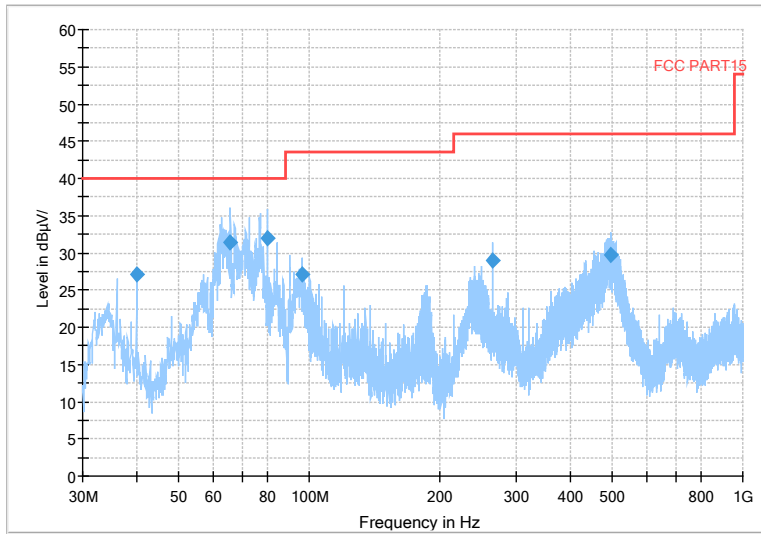

Full Spectrum

— Preview Result 2-AVG — Preview Result 1-PK+ * Critical_Freqs AVG
* Critical_Freqs PK+ — PK.74 — AV54
◆ Final_Result PK+ ◆ Final_Result AVG

Frequency Range: 6GHz -18GHz
Detector: Av mode and PK mode
Test Mode: 802.11ac(VHT80)

Full Spectrum

— Preview Result 2-AVG — Preview Result 1-PK+ * Critical_Freqs AVG
* Critical_Freqs PK+ — PK.74 — AV54
◆ Final_Result PK+ ◆ Final_Result AVG

Frequency Range: 18GHz -40GHz
Detector: Av mode and PK mode
Test Mode: 802.11ac(VHT80)

Carrier frequency (MHz): 5610

Channel No.:122

Full Spectrum

Frequency Range: 30MHz -1GHz
 Detector: QP mode
 Test Mode: 802.11ac(VHT80)

Full Spectrum

Frequency Range: 1GHz -6GHz
 Detector: Av mode and PK mode
 Test Mode: 802.11ac(VHT80)