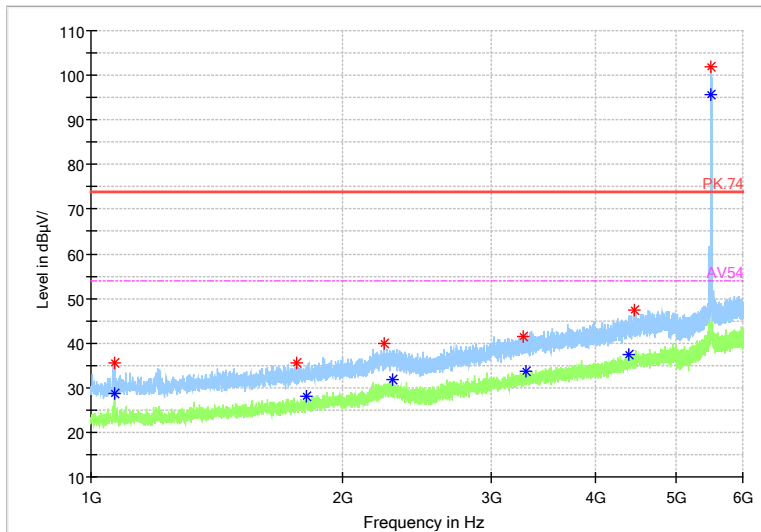

— Preview Result 2-AVG — Preview Result 1-PK+ * Critical_Freqs AVG
* Critical_Freqs PK+ — PK.74 - - - AV54
◆ Final_Result PK+ ◆ Final_Result AVG

Frequency Range: 6GHz -18GHz
 Detector: Av mode and PK mode
 Modulation type: 802.11a

Full Spectrum

— Preview Result 2-AVG — Preview Result 1-PK+ * Critical_Freqs AVG
* Critical_Freqs PK+ — PK.74 - - - AV54
◆ Final_Result PK+ ◆ Final_Result AVG

Frequency Range: 18GHz -40GHz
 Detector: Av mode and PK mode
 Modulation type: 802.11a

Full Spectrum

Frequency Range: 30MHz -1GHz
 Detector: QP mode
 Test Mode: 802.11n(HT20)

Full Spectrum

Frequency Range: 1GHz -6GHz
 Detector: Av mode and PK mode
 Modulation type: 802.11n(HT20)

Full Spectrum