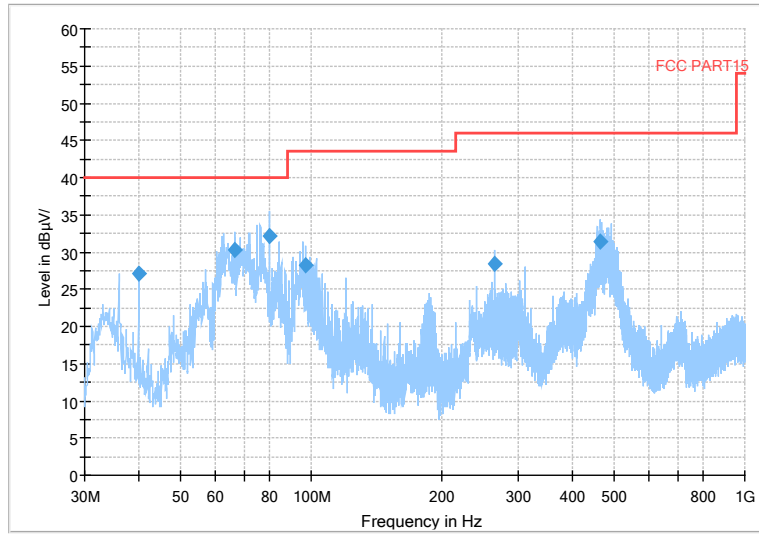

Full Spectrum

Frequency Range: 30MHz -1GHz
Detector: QP mode
Test Mode: 802.11ac(VHT20)