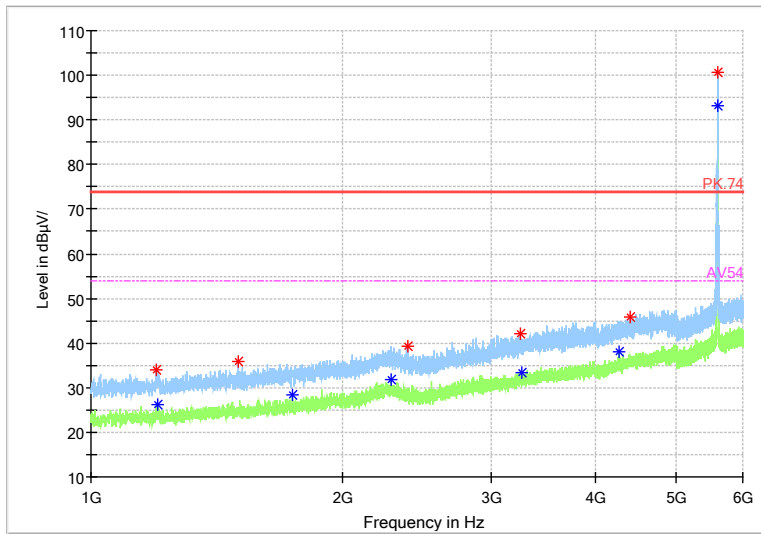

— Preview Result 2-AVG — Preview Result 1-PK+ * Critical_Freqs AVG
* Critical_Freqs PK+ — PK.74 — AV54
◆ Final_Result PK+ ◆ Final_Result AVG

Frequency Range: 6GHz -18GHz
Detector: Av mode and PK mode
Test Mode: 802.11ac(VHT20)

Full Spectrum

— Preview Result 2-AVG — Preview Result 1-PK+ * Critical_Freqs AVG
* Critical_Freqs PK+ — PK.74 — AV54
◆ Final_Result PK+ ◆ Final_Result AVG

Frequency Range: 18GHz -40GHz
Detector: Av mode and PK mode
Test Mode: 802.11ac(VHT20)

Carrier frequency (MHz): 5600
Channel No.:120

Full Spectrum

Frequency Range: 30MHz -1GHz
 Detector: QP mode
 Test Mode: 802.11a

Full Spectrum

Frequency Range: 1GHz -6GHz
 Detector: Av mode and PK mode
 Modulation type: 802.11a