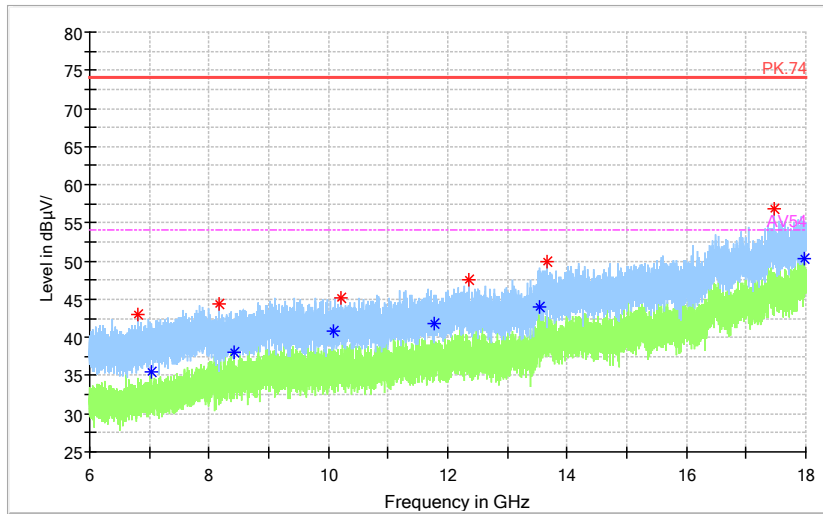

Full Spectrum

◆ Preview Result 2-AVG ◆ Preview Result 1-PK+ * Critical_Freqs AVG
* Critical_Freqs PK+ ◆ Final_Result PK+ ◆ Final_Result AVG

Frequency Range: 18GHz -40GHz
Detector: Av mode and PK mode
Test Mode: 802.11ac(VHT40)

Carrier frequency (MHz): 5590
Channel No.:118

Full Spectrum

Frequency Range: 30MHz -1GHz
 Detector: QP mode
 Test Mode: 802.11n(HT40)

Full Spectrum

Frequency Range: 1GHz -6GHz
 Detector: Av mode and PK mode
 Modulation type: 802.11n(HT40)

Full Spectrum

— Preview Result 2-AVG — Preview Result 1-PK+ * Critical_Freqs AVG
* Critical_Freqs PK+ — PK.74 — AV54
◆ Final_Result PK+ ◆ Final_Result AVG

Frequency Range: 6GHz -18GHz
 Detector: Av mode and PK mode
 Modulation type: 802.11n(HT40)