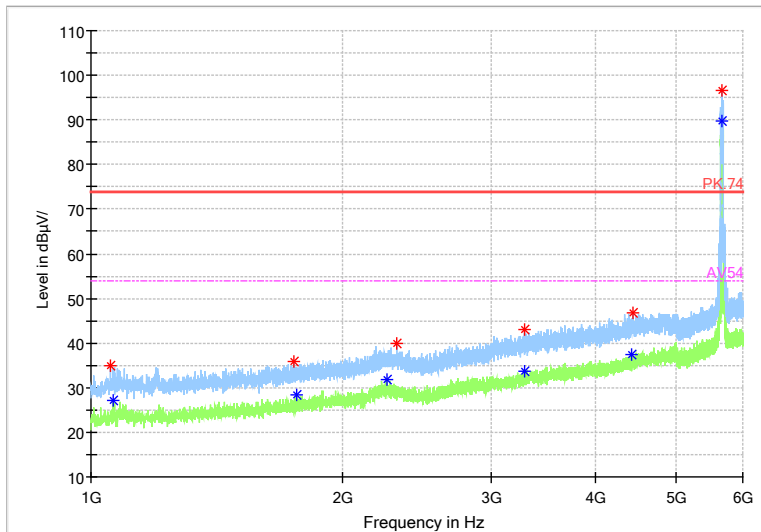

Full Spectrum

— Preview Result 2-AVG — Preview Result 1-PK+ * Critical_Freqs AVG
* Critical_Freqs PK+ — PK.74 — AV54
◆ Final_Result PK+ ◆ Final_Result AVG

Frequency Range: 6GHz -18GHz
Detector: Av mode and PK mode
Modulation type: 802.11n(HT40)

Full Spectrum

— Preview Result 2-AVG — Preview Result 1-PK+ * Critical_Freqs AVG
* Critical_Freqs PK+ — PK.74 — AV54
◆ Final_Result PK+ ◆ Final_Result AVG

Frequency Range: 18GHz -40GHz
Detector: Av mode and PK mode
Modulation type: 802.11n(HT40)

Full Spectrum

Frequency Range: 30MHz -1GHz
 Detector: QP mode
 Test Mode: 802.11ac(VHT40)

Full Spectrum

Frequency Range: 1GHz -6GHz
 Detector: Av mode and PK mode
 Test Mode: 802.11ac(VHT40)

Full Spectrum