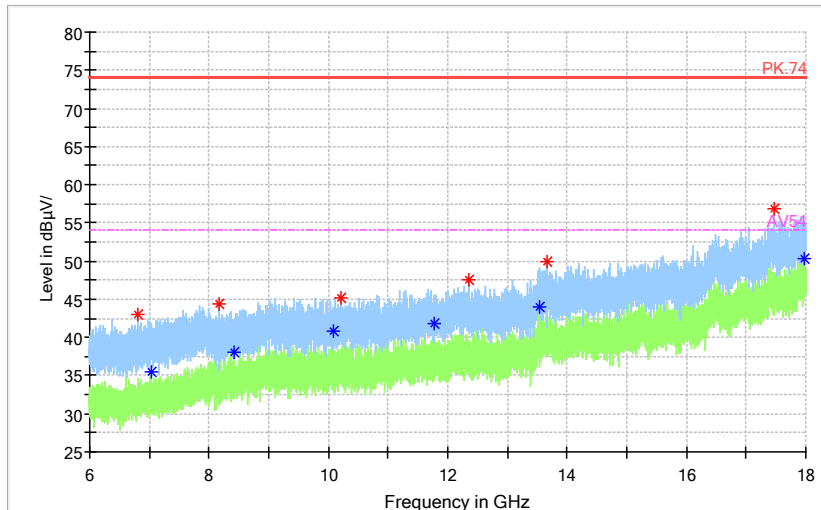

Full Spectrum

Frequency Range: 6GHz -18GHz
 Detector: Av mode and PK mode
 Test Mode: 802.11ac(VHT80)

Full Spectrum

Frequency Range: 18GHz -40GHz
 Detector: Av mode and PK mode
 Test Mode: 802.11ac(VHT80)

Carrier frequency (MHz): 5690
 Channel No.:138

Full Spectrum

Frequency Range: 30MHz -1GHz
Detector: QP mode
Test Mode: 802.11ac(VHT80)

Full Spectrum

Frequency Range: 1GHz -6GHz
Detector: Av mode and PK mode
Test Mode: 802.11ac(VHT80)

Full Spectrum

— Preview Result 2-AVG — Preview Result 1-PK+ * Critical_Freqs AVG
* Critical_Freqs PK+ — PK.74 — AV54
◆ Final_Result PK+ ◆ Final_Result AVG

Frequency Range: 6GHz -18GHz
Detector: Av mode and PK mode
Test Mode: 802.11ac(VHT80)