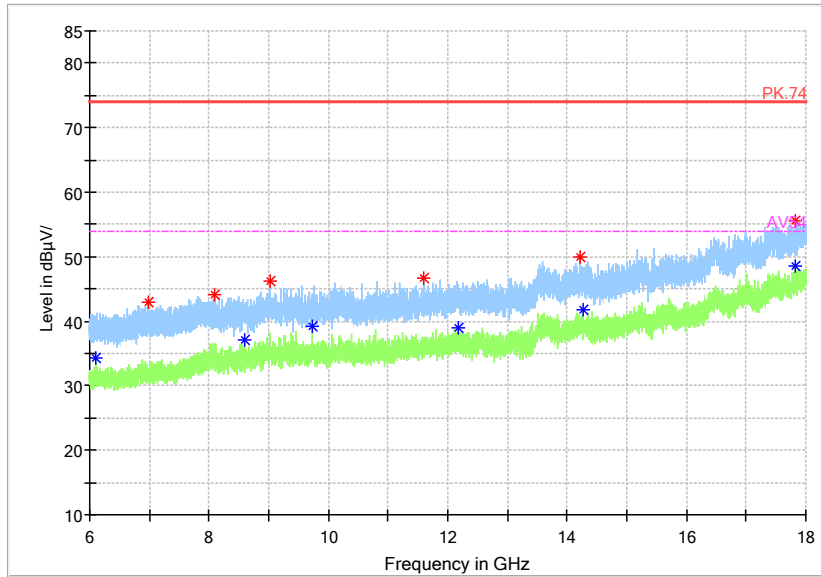

Full Spectrum

Frequency Range: 6GHz -18GHz
 Detector: Av mode and PK mode
 Modulation type: 802.11a

Full Spectrum

- * Preview Result 2-AVG
- * Preview Result 1-PK+
- * Critical_Freqs AVG
- * Critical_Freqs PK+
- PK.74
- * Final_Result AVG
- ♦ Final_Result PK+
- AV54

Frequency Range: 18GHz -40GHz
 Detector: Av mode and PK mode
 Modulation type: 802.11a

Full Spectrum

Frequency Range: 30MHz -1GHz
 Detector: QP mode
 Test Mode: 802.11n(HT20)

Full Spectrum

Frequency Range: 1GHz -6GHz
 Detector: Av mode and PK mode
 Modulation type: 802.11n(HT20)

Full Spectrum

Frequency Range: 6GHz -18GHz
 Detector: Av mode and PK mode
 Modulation type: 802.11n(HT20)

Full Spectrum

◆ Preview Result 2-AVG ◆ Preview Result 1-PK+ * Critical_Freqs AVG
* Critical_Freqs PK+ ◆ Final_Result PK.74 ◆ AV54
◆ Final_Result PK+ ◆ Final_Result AVG