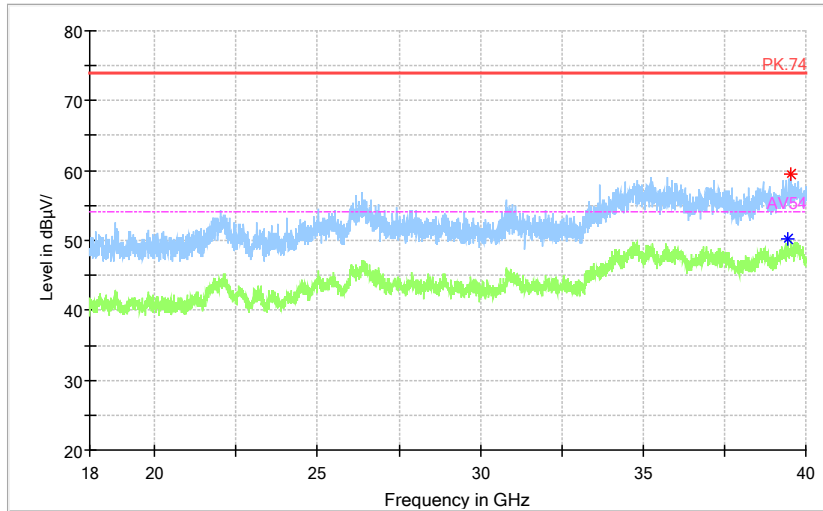

Full Spectrum

	Preview Result 2-AVG		Preview Result 1-PK+		Critical_Freqs AVG
	Critical_Freqs PK+		PK.74		AV54
	Final_Result PK+		Final_Result AVG		

Frequency Range: 18GHz -40GHz
Detector: Av mode and PK mode
Modulation type: 802.11n(HT40)