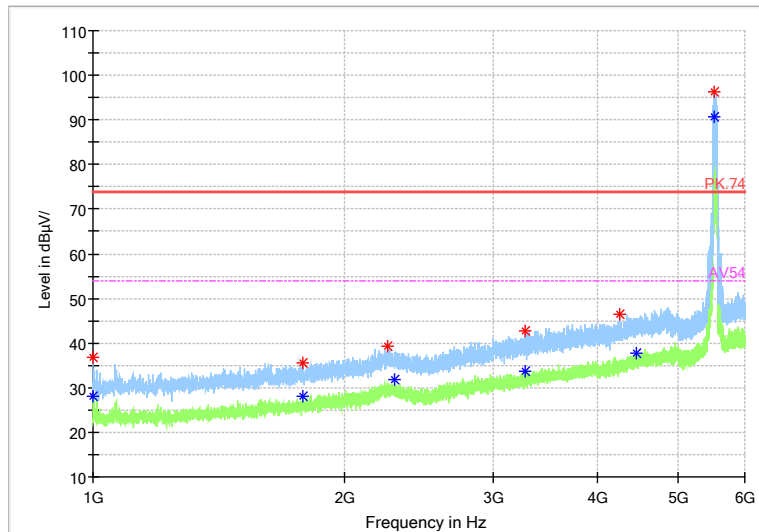

— Preview Result 2-AVG — Preview Result 1-PK+ * Critical_Freqs AVG
* Critical_Freqs PK+ — PK.74 — AV54
◆ Final_Result PK+ ◆ Final_Result AVG

Frequency Range: 6GHz -18GHz
Detector: Av mode and PK mode
Test Mode: 802.11ac(VHT40)

Full Spectrum

— Preview Result 2-AVG — Preview Result 1-PK+ * Critical_Freqs AVG
* Critical_Freqs PK+ — PK.74 — AV54
◆ Final_Result PK+ ◆ Final_Result AVG

Frequency Range: 18GHz -40GHz
Detector: Av mode and PK mode
Test Mode: 802.11ac(VHT40)

Carrier frequency (MHz): 5530
Channel No.:106

Full Spectrum

Frequency Range: 30MHz -1GHz
Detector: QP mode
Test Mode: 802.11ac(VHT80)

Full Spectrum

Frequency Range: 1GHz -6GHz
Detector: Av mode and PK mode
Test Mode: 802.11ac(VHT80)