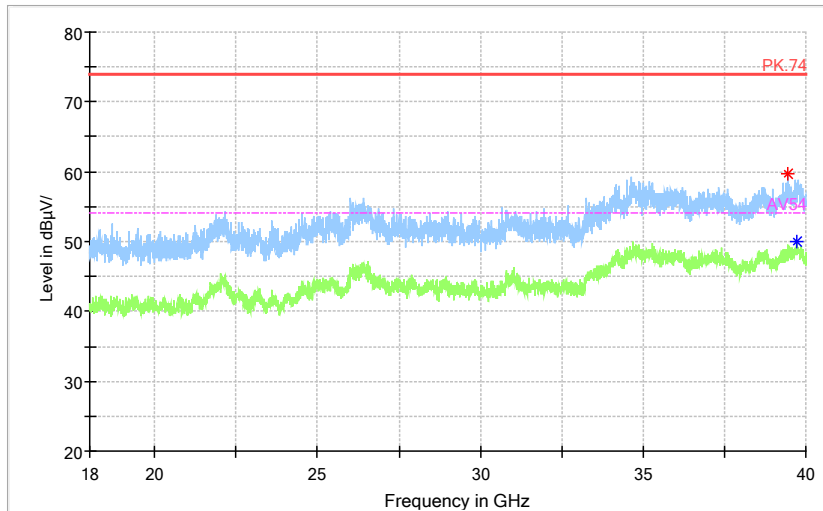

Full Spectrum

— Preview Result 2-AVG   — Preview Result 1-PK+   * Critical_Freqs AVG
* Critical_Freqs PK+   — PK.74   — AV54
◆ Final_Result PK+   ◆ Final_Result AVG

Frequency Range: 18GHz -40GHz
Detector: Av mode and PK mode
Modulation type: 802.11n(HT40)