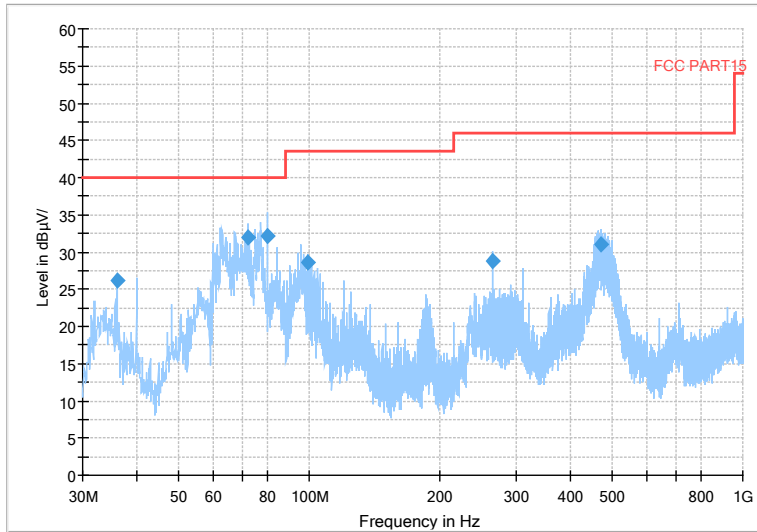

Full Spectrum

Frequency Range: 30MHz -1GHz
Detector: QP mode
Test Mode: 802.11n(HT20)