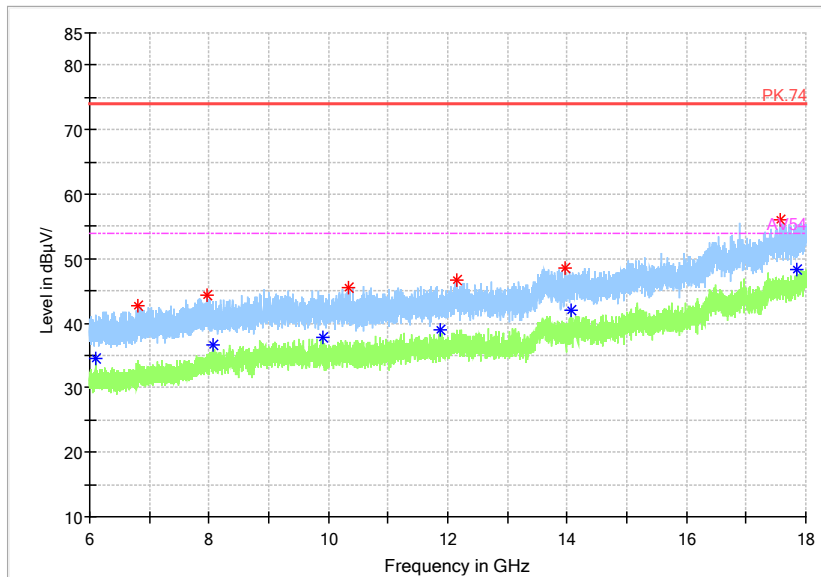

Full Spectrum

— Preview Result 2-AVG — Preview Result 1-PK+ * Critical_Freqs AVG
* Critical_Freqs PK+ — PK.74 — AV54
◆ Final_Result PK+ ◆ Final_Result AVG

Frequency Range: 18GHz -40GHz
Detector: Av mode and PK mode
Test Mode: 802.11ac(VHT80)

Carrier frequency (MHz): 5745
Channel No.:149

Full Spectrum

Frequency Range: 30MHz -1GHz
 Detector: QP mode
 Test Mode: 802.11a

Full Spectrum

Frequency Range: 1GHz -6GHz
 Detector: Av mode and PK mode
 Modulation type: 802.11a

Full Spectrum

Frequency Range: 6GHz -18GHz
 Detector: Av mode and PK mode
 Modulation type: 802.11a

Full Spectrum

- * Preview Result 2-AVG
- * Preview Result 1-PK+
- * Critical_Freqs AVG
- * Critical_Freqs PK+
- PK.74
- * Final_Result AVG
- ♦ Final_Result PK+
- AV54