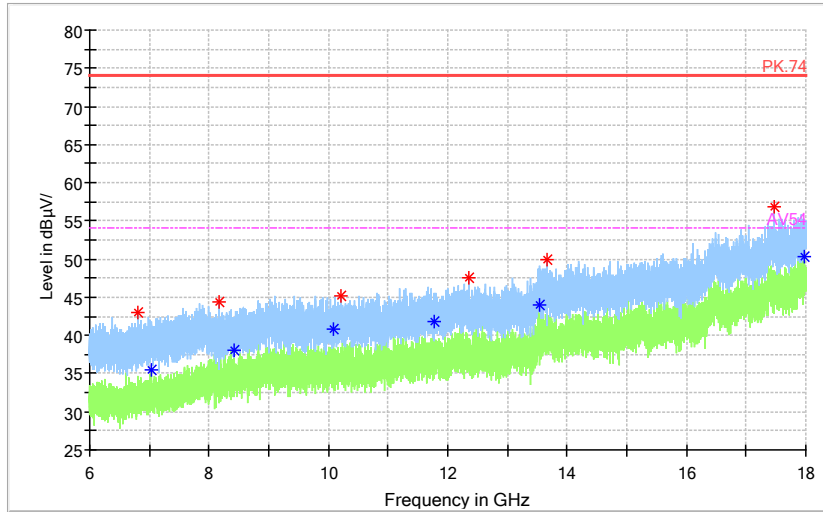

Full Spectrum

◆ Preview Result 2-AVG ◆ Preview Result 1-PK+ * Critical_Freqs AVG
* Critical_Freqs PK+ ◆ Final_Result PK+ ◆ Final_Result AVG

Frequency Range: 18GHz -40GHz
 Detector: Av mode and PK mode
 Modulation type: 802.11a

Full Spectrum

Frequency Range: 30MHz -1GHz
 Detector: QP mode
 Test Mode: 802.11n(HT20)

Full Spectrum

Frequency Range: 1GHz -6GHz
 Detector: Av mode and PK mode
 Modulation type: 802.11n(HT20)

Full Spectrum

— Preview Result 2-AVG — Preview Result 1-PK+ * Critical_Freqs AVG
* Critical_Freqs PK+ — PK.74 — AV54
◆ Final_Result PK+ ◆ Final_Result AVG

Frequency Range: 6GHz -18GHz
Detector: Av mode and PK mode
Modulation type: 802.11n(HT20)