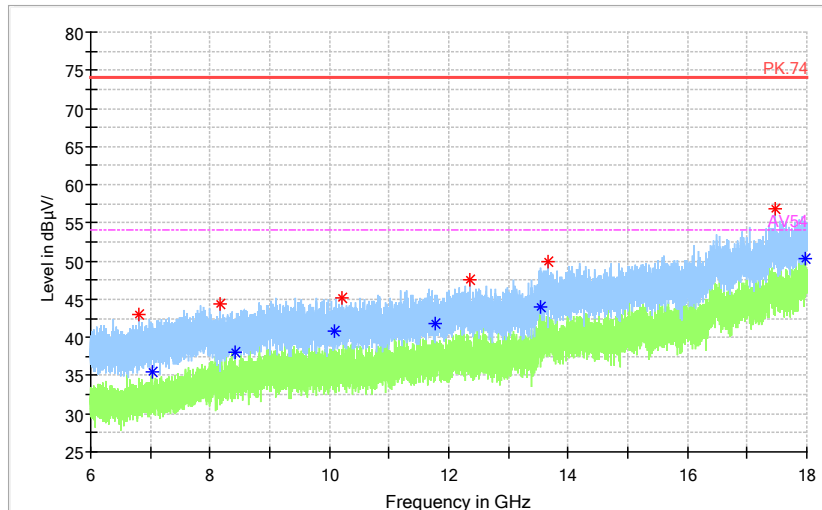

Full Spectrum

— Preview Result 2-AVG — Preview Result 1-PK+ * Critical_Freqs AVG
* Critical_Freqs PK+ — PK.74 — AV54
◆ Final_Result PK+ ◆ Final_Result AVG

Frequency Range: 18GHz -40GHz
Detector: Av mode and PK mode
Test Mode: 802.11ac(VHT40)

Carrier frequency (MHz): 5530
Channel No.:106

Full Spectrum

Frequency Range: 30MHz -1GHz
Detector: QP mode
Test Mode: 802.11ac(VHT80)

Full Spectrum

Frequency Range: 1GHz -6GHz
Detector: Av mode and PK mode
Test Mode: 802.11ac(VHT80)

Full Spectrum

— Preview Result 2-AVG — Preview Result 1-PK+ * Critical_Freqs AVG
* Critical_Freqs PK+ — PK.74 — AV54
◆ Final_Result PK+ ◆ Final_Result AVG

Frequency Range: 6GHz -18GHz
Detector: Av mode and PK mode
Test Mode: 802.11ac(VHT80)