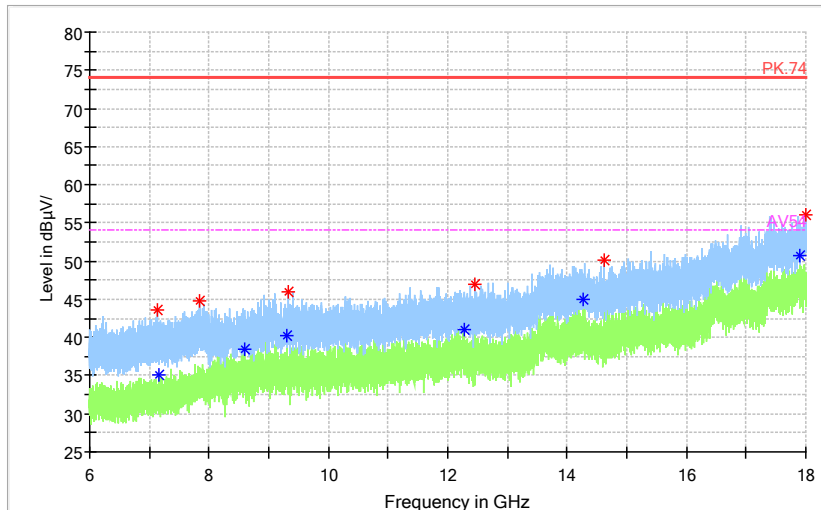

Full Spectrum

— Preview Result 2-AVG — Preview Result 1-PK+ * Critical_Freqs AVG
* Critical_Freqs PK+ — PK.74 — AV54
◆ Final_Result PK+ ◆ Final_Result AVG

Frequency Range: 18GHz -40GHz
Detector: Av mode and PK mode
Test Mode: 802.11ac(VHT20)

Carrier frequency (MHz): 5600
Channel No.:120

Full Spectrum

Frequency Range: 30MHz -1GHz
 Detector: QP mode
 Test Mode: 802.11a

Full Spectrum

Frequency Range: 1GHz -6GHz
 Detector: Av mode and PK mode
 Modulation type: 802.11a

Full Spectrum

— Preview Result 2-AVG — Preview Result 1-PK+ * Critical_Freqs AVG
* Critical_Freqs PK+ — PK.74 — AV54
◆ Final_Result PK+ ◆ Final_Result AVG

Frequency Range: 6GHz -18GHz
 Detector: Av mode and PK mode
 Modulation type: 802.11a