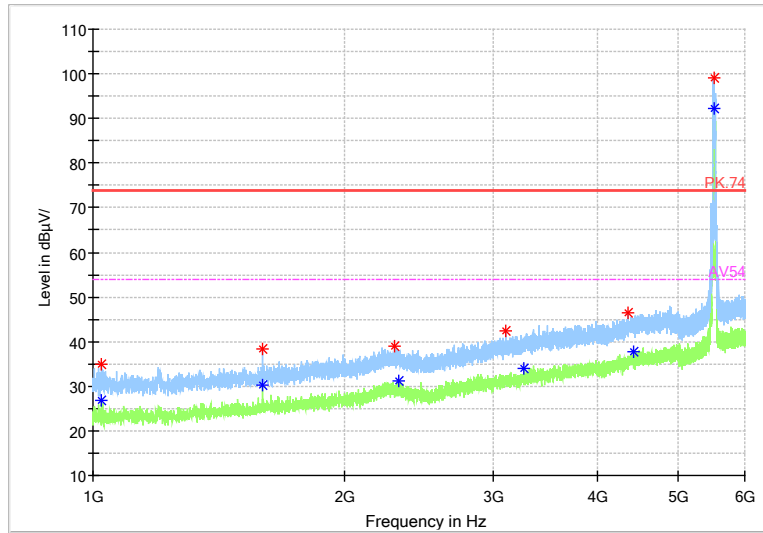

Full Spectrum

Frequency Range: 1GHz -6GHz
Detector: Av mode and PK mode
Modulation type: 802.11n(HT40)