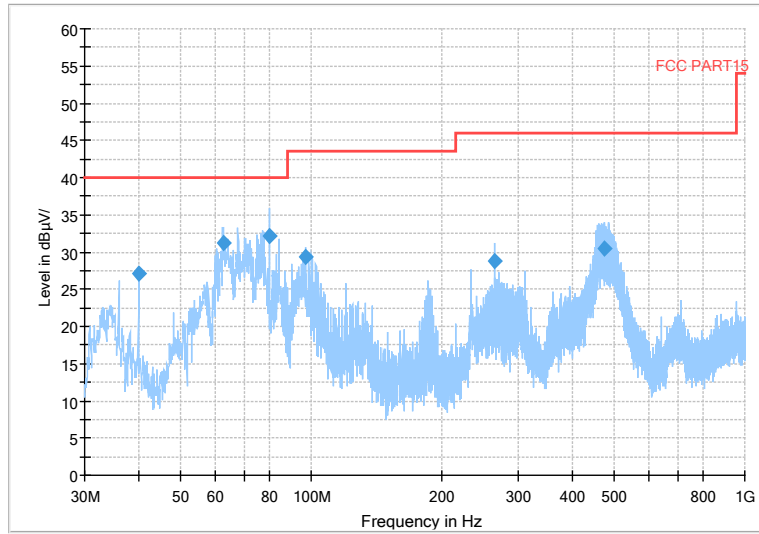

Full Spectrum

Frequency Range: 30MHz -1GHz
Detector: QP mode
Test Mode: 802.11n(HT20)