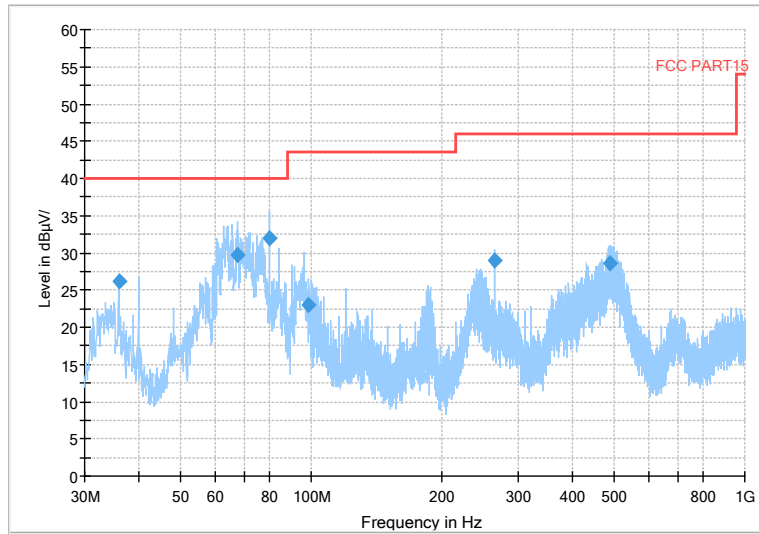

Full Spectrum

— Preview Result 2-AVG — Preview Result 1-PK+ * Critical_Freqs AVG
* Critical_Freqs PK+ — PK.74 — AV54
◆ Final_Result PK+ ◆ Final_Result AVG

Frequency Range: 6GHz -18GHz
Detector: Av mode and PK mode
Test Mode: 802.11ac(VHT80)

Full Spectrum

— Preview Result 2-AVG — Preview Result 1-PK+ * Critical_Freqs AVG
* Critical_Freqs PK+ — PK.74 — AV54
◆ Final_Result PK+ ◆ Final_Result AVG

Frequency Range: 18GHz -40GHz
Detector: Av mode and PK mode
Test Mode: 802.11ac(VHT80)

Carrier frequency (MHz): 5745
Channel No.:149

Full Spectrum

Frequency Range: 30MHz -1GHz
 Detector: QP mode
 Test Mode: 802.11a

Full Spectrum

Frequency Range: 1GHz -6GHz
 Detector: Av mode and PK mode
 Modulation type: 802.11a