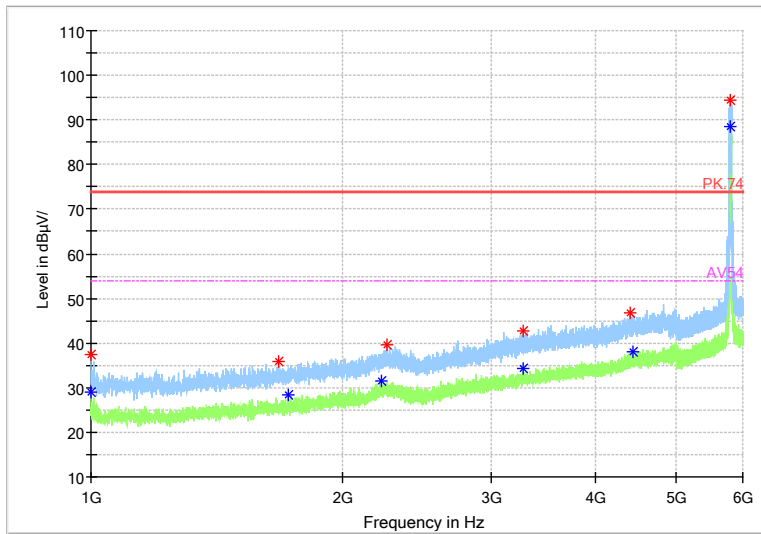

Full Spectrum

Frequency Range: 1GHz -6GHz
Detector: Av mode and PK mode
Modulation type: 802.11n(HT40)