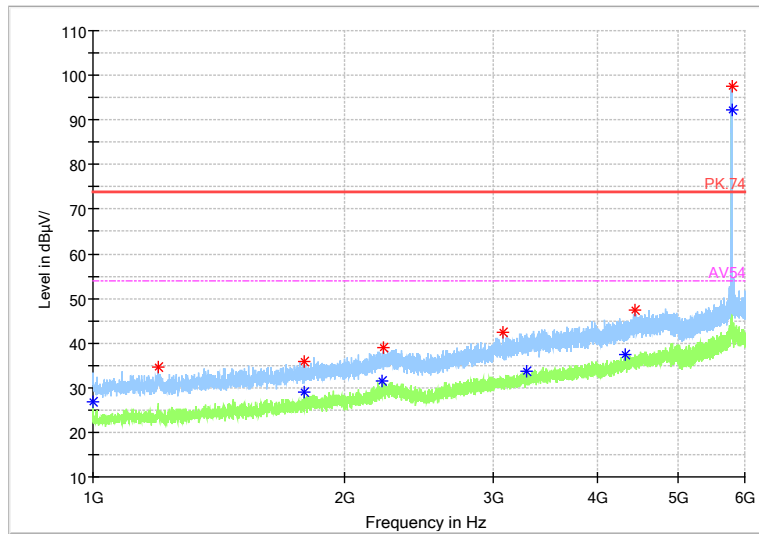

Full Spectrum

Frequency Range: 30MHz -1GHz
 Detector: QP mode
 Test Mode: 802.11n(HT20)

Full Spectrum

Frequency Range: 1GHz -6GHz
 Detector: Av mode and PK mode
 Modulation type: 802.11n(HT20)

Full Spectrum

Frequency Range: 6GHz -18GHz
 Detector: Av mode and PK mode
 Modulation type: 802.11n(HT20)

Full Spectrum

- * Preview Result 2-AVG
- * Preview Result 1-PK+
- * Critical_Freqs AVG
- ♦ Critical_Freqs PK+
- PK.74
- ♦ Final_Result AVG
- AV54
- ♦ Final_Result PK+

Frequency Range: 18GHz -40GHz
 Detector: Av mode and PK mode
 Modulation type: 802.11n(HT20)

Full Spectrum

Frequency Range: 30MHz -1GHz
 Detector: QP mode
 Test Mode: 802.11ac(VHT20)

Full Spectrum

Frequency Range: 1GHz -6GHz
 Detector: Av mode and PK mode
 Test Mode: 802.11ac(VHT20)