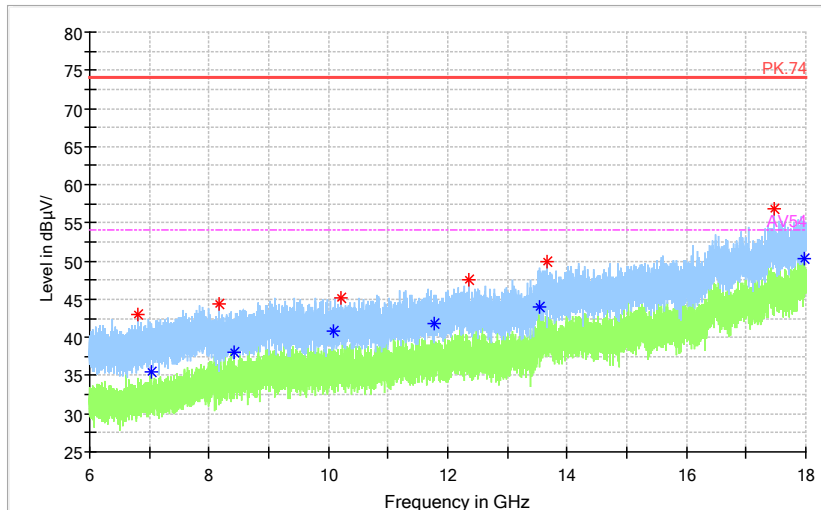

Full Spectrum

— Preview Result 2-AVG — Preview Result 1-PK+ * Critical_Freqs AVG
* Critical_Freqs PK+ — PK.74 — AV54
◆ Final_Result PK+ ◆ Final_Result AVG

Frequency Range: 18GHz -40GHz
Detector: Av mode and PK mode
Modulation type: 802.11n(HT40)

Full Spectrum

Frequency Range: 30MHz -1GHz
 Detector: QP mode
 Test Mode: 802.11ac(VHT40)

Full Spectrum

Frequency Range: 1GHz -6GHz
 Detector: Av mode and PK mode
 Test Mode: 802.11ac(VHT40)

Full Spectrum

◆ Preview Result 2-AVG ◆ Preview Result 1-PK+ * Critical_Freqs AVG
* Critical_Freqs PK+ ◆ Final_Result PK+ ◆ Final_Result AVG

Frequency Range: 6GHz -18GHz
Detector: Av mode and PK mode
Test Mode: 802.11ac(VHT40)