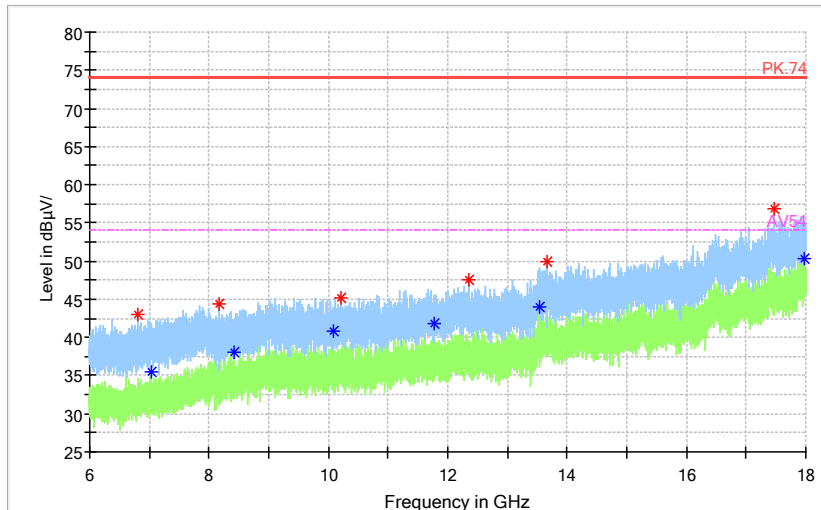

Full Spectrum

— Preview Result 2-AVG — Preview Result 1-PK+ * Critical_Freqs AVG
* Critical_Freqs PK+ — PK.74 — AV54
◆ Final_Result PK+ ◆ Final_Result AVG

Frequency Range: 18GHz -40GHz
Detector: Av mode and PK mode
Test Mode: 802.11ac(VHT20)

Carrier frequency (MHz): 5510
Channel No.:102

Full Spectrum

Frequency Range: 30MHz -1GHz
 Detector: QP mode
 Test Mode: 802.11n(HT40)

Full Spectrum

Frequency Range: 1GHz -6GHz
 Detector: Av mode and PK mode
 Modulation type: 802.11n(HT40)

Full Spectrum

— Preview Result 2-AVG — Preview Result 1-PK+ * Critical_Freqs AVG
* Critical_Freqs PK+ — PK.74 — AV54
◆ Final_Result PK+ ◆ Final_Result AVG

Frequency Range: 6GHz -18GHz
Detector: Av mode and PK mode
Modulation type: 802.11n(HT40)