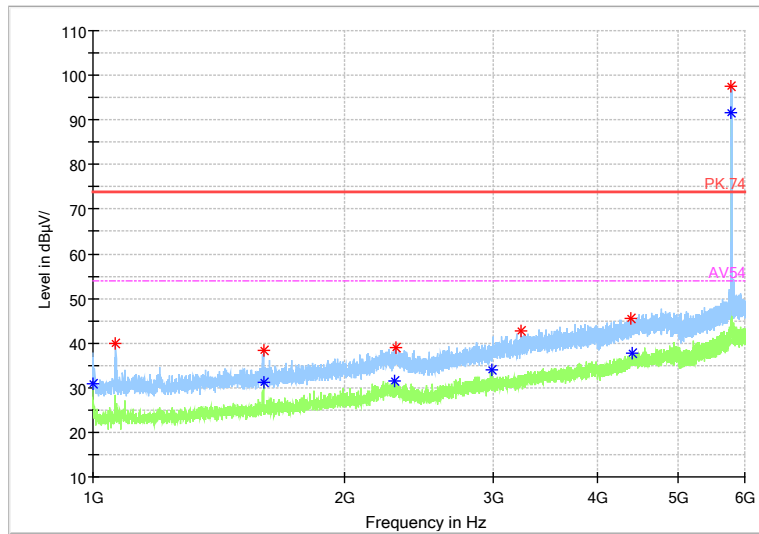

Full Spectrum

Frequency Range: 6GHz -18GHz
 Detector: Av mode and PK mode
 Test Mode: 802.11ac(VHT20)

Full Spectrum

- Preview Result 2-AVG
- Preview Result 1-PK+
- * Critical_Freqs PK+
- PK.74
- * Critical_Freqs AVG
- * Final_Result PK+
- ◆ Final_Result AVG
- AV.54

Frequency Range: 18GHz -40GHz
 Detector: Av mode and PK mode
 Test Mode: 802.11ac(VHT20)

Carrier frequency (MHz): 5785
 Channel No.:157

Full Spectrum

Frequency Range: 30MHz -1GHz
 Detector: QP mode
 Test Mode: 802.11a

Full Spectrum

Frequency Range: 1GHz -6GHz
 Detector: Av mode and PK mode
 Modulation type: 802.11a

Full Spectrum

Frequency Range: 6GHz -18GHz
 Detector: Av mode and PK mode
 Modulation type: 802.11a

Full Spectrum