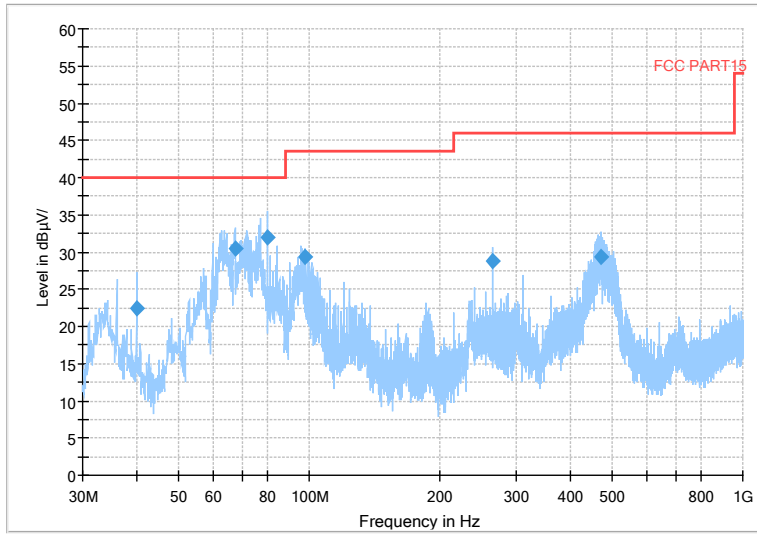

Full Spectrum

Frequency Range: 30MHz -1GHz
Detector: QP mode
Test Mode: 802.11ac(VHT40)