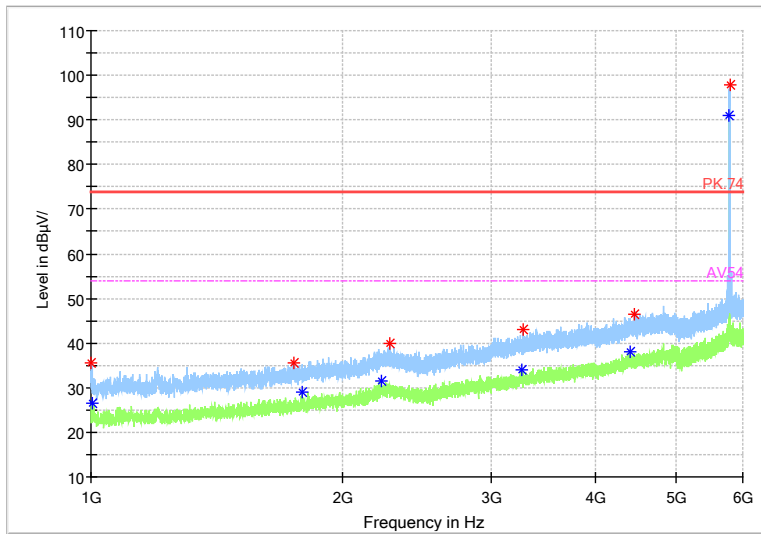

Full Spectrum

Frequency Range: 1GHz -6GHz
 Detector: Av mode and PK mode
 Modulation type: 802.11a

Full Spectrum

Frequency Range: 6GHz -18GHz
 Detector: Av mode and PK mode
 Modulation type: 802.11a

Full Spectrum

	Preview Result 2-AVG		Preview Result 1-PK+		Critical_Freqs AVG
	Critical_Freqs PK+		PK.74		AV54
	Final_Result PK+		Final_Result AVG		

Frequency Range: 18GHz -40GHz
 Detector: Av mode and PK mode
 Modulation type: 802.11a

Full Spectrum

Frequency Range: 30MHz -1GHz
 Detector: QP mode
 Test Mode: 802.11n(HT20)

Full Spectrum

Frequency Range: 1GHz -6GHz
 Detector: Av mode and PK mode
 Modulation type: 802.11n(HT20)

Full Spectrum