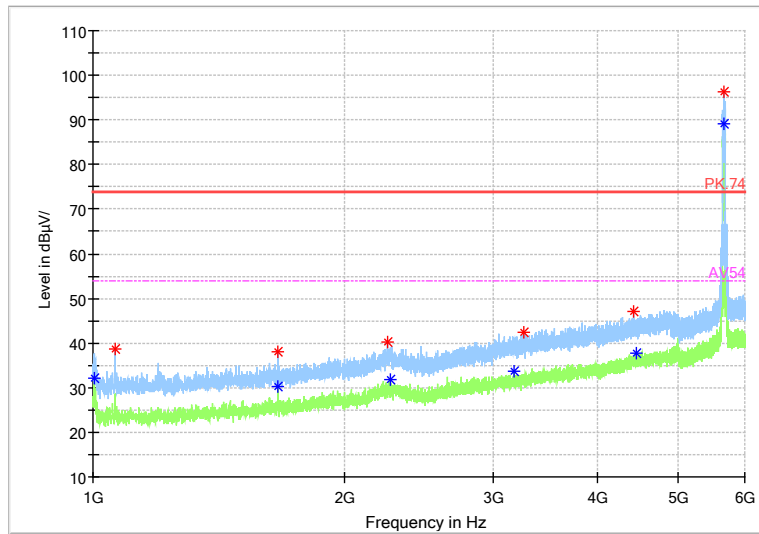

— Preview Result 2-AVG — Preview Result 1-PK+ * Critical_Freqs AVG
* Critical_Freqs PK+ — PK.74 — AV54
◆ Final_Result PK+ ◆ Final_Result AVG

Frequency Range: 6GHz -18GHz
Detector: Av mode and PK mode
Test Mode: 802.11ac(VHT40)

Full Spectrum

— Preview Result 2-AVG — Preview Result 1-PK+ * Critical_Freqs AVG
* Critical_Freqs PK+ — PK.74 — AV54
◆ Final_Result PK+ ◆ Final_Result AVG

Frequency Range: 18GHz -40GHz
Detector: Av mode and PK mode
Test Mode: 802.11ac(VHT40)

Carrier frequency (MHz): 5710
Channel No.:142

Full Spectrum

Frequency Range: 30MHz -1GHz
 Detector: QP mode
 Test Mode: 802.11n(HT40)

Full Spectrum

Frequency Range: 1GHz -6GHz
 Detector: Av mode and PK mode
 Modulation type: 802.11n(HT40)