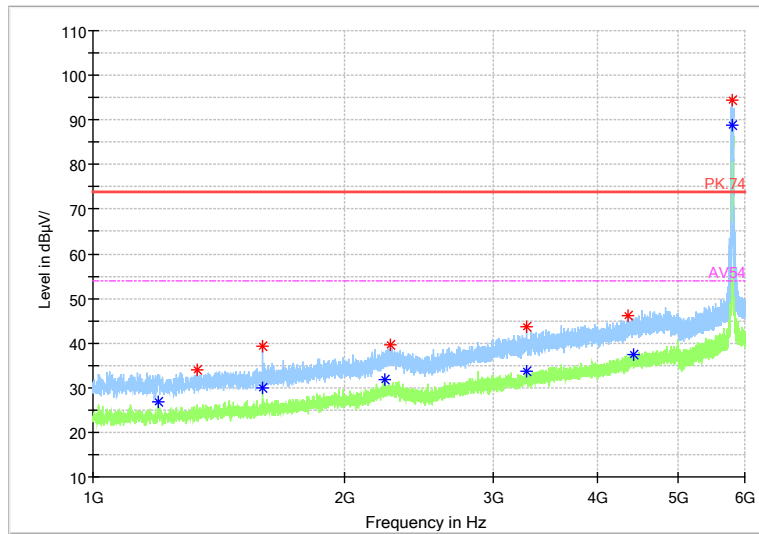

Full Spectrum

- * Preview Result 2-AVG
- * Preview Result 1-PK+
- * Critical_Freqs AVG
- * Critical_Freqs PK+
- PK.74
- * Final_Result AVG
- AV.54
- ♦ Final_Result PK+

Frequency Range: 18GHz -40GHz
 Detector: Av mode and PK mode
 Modulation type: 802.11n(HT40)

Full Spectrum

Frequency Range: 30MHz -1GHz
 Detector: QP mode
 Test Mode: 802.11ac(VHT40)

Full Spectrum

Frequency Range: 1GHz -6GHz
 Detector: Av mode and PK mode
 Test Mode: 802.11ac(VHT40)