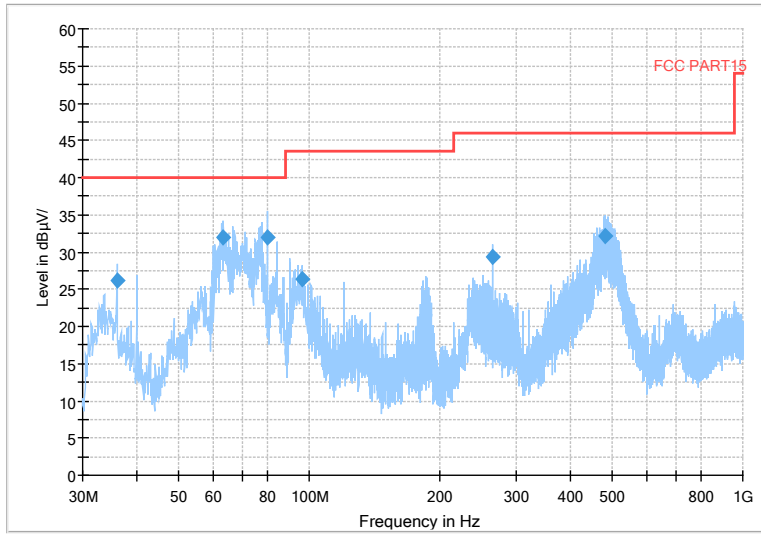

Full Spectrum

Frequency Range: 30MHz -1GHz
Detector: QP mode
Test Mode: 802.11n(HT20)