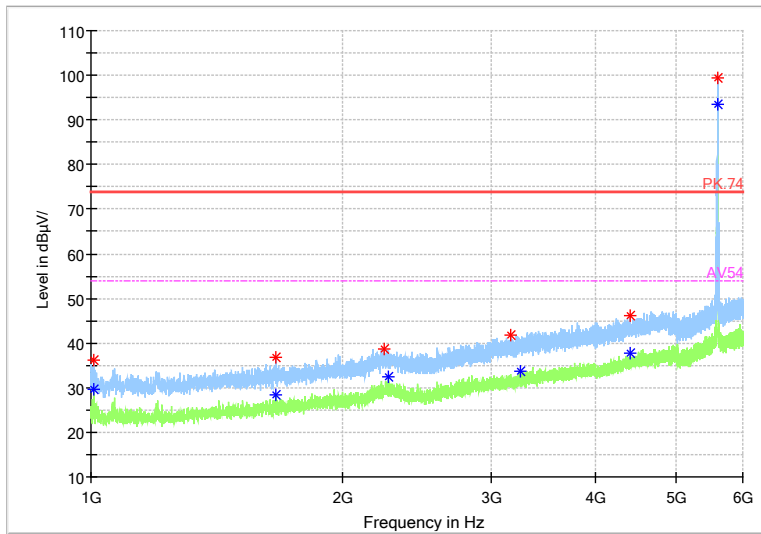

Full Spectrum

— Preview Result 2-AVG — Preview Result 1-PK+ * Critical_Freqs AVG
* Critical_Freqs PK+ — PK.74 — AV54
◆ Final_Result PK+ ◆ Final_Result AVG

Frequency Range: 6GHz -18GHz
 Detector: Av mode and PK mode
 Modulation type: 802.11a

Full Spectrum

— Preview Result 2-AVG — Preview Result 1-PK+ * Critical_Freqs AVG
* Critical_Freqs PK+ — PK.74 — AV54
◆ Final_Result PK+ ◆ Final_Result AVG

Frequency Range: 18GHz -40GHz
 Detector: Av mode and PK mode
 Modulation type: 802.11a

Full Spectrum

Frequency Range: 30MHz -1GHz
 Detector: QP mode
 Test Mode: 802.11n(HT20)

Full Spectrum

Frequency Range: 1GHz -6GHz
 Detector: Av mode and PK mode
 Modulation type: 802.11n(HT20)

Full Spectrum