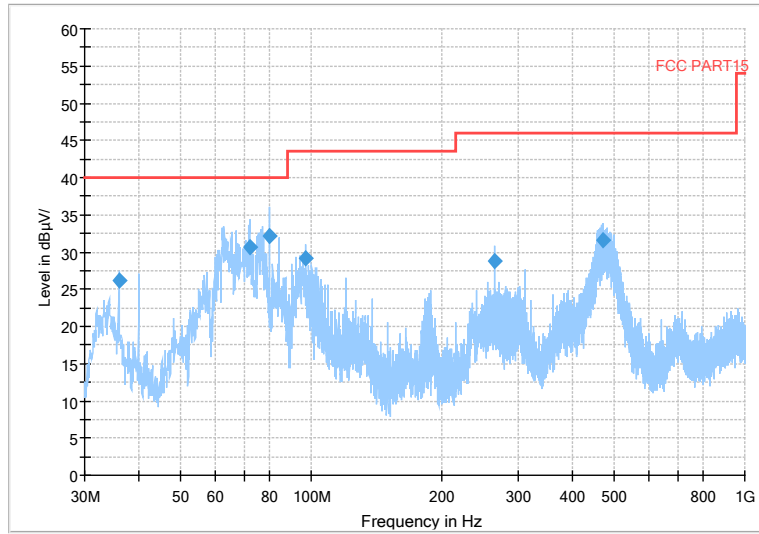

Full Spectrum

Frequency Range: 30MHz -1GHz
Detector: QP mode
Test Mode: 802.11a