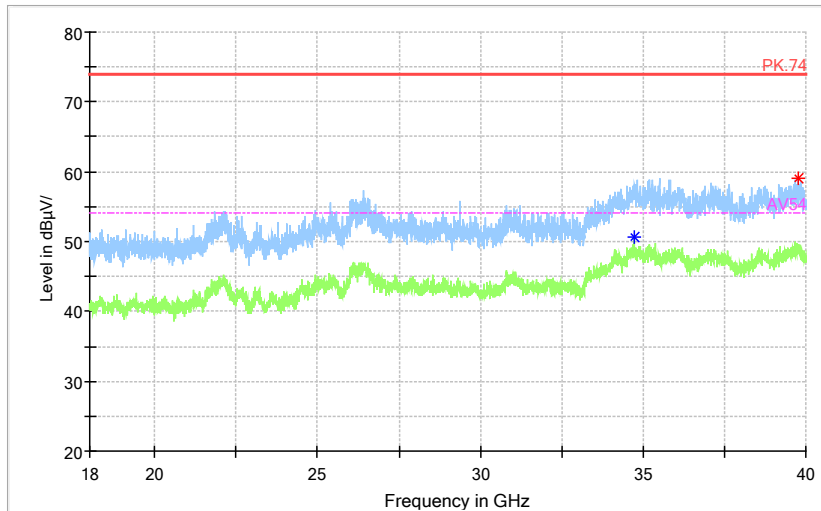

Full Spectrum

— Preview Result 2-AVG   — Preview Result 1-PK+   * Critical_Freqs AVG
* Critical_Freqs PK+   — PK.74   — AV54
◆ Final_Result PK+   ◆ Final_Result AVG

Frequency Range: 18GHz -40GHz
Detector: Av mode and PK mode
Modulation type: 802.11n(HT40)