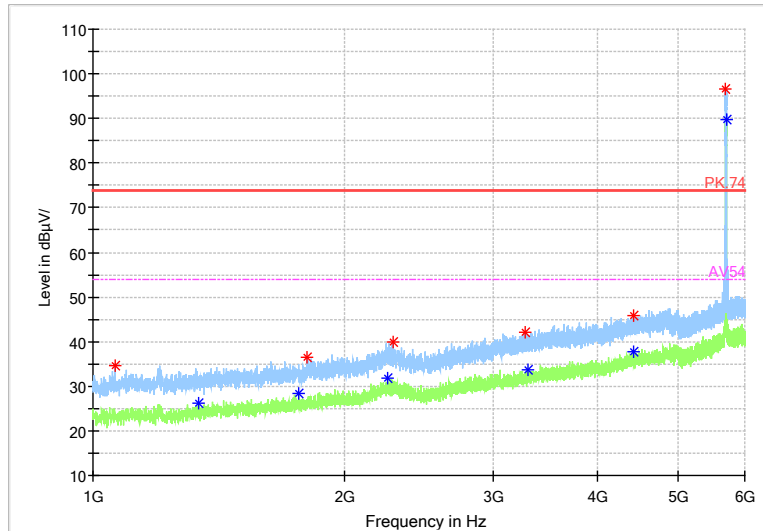

— Preview Result 2-AVG — Preview Result 1-PK+ * Critical_Freqs AVG
* Critical_Freqs PK+ — PK.74 — AV54
◆ Final_Result PK+ ◆ Final_Result AVG

Frequency Range: 6GHz -18GHz
Detector: Av mode and PK mode
Modulation type: 802.11n(HT20)

Full Spectrum

— Preview Result 2-AVG — Preview Result 1-PK+ * Critical_Freqs AVG
* Critical_Freqs PK+ — PK.74 — AV54
◆ Final_Result PK+ ◆ Final_Result AVG

Frequency Range: 18GHz -40GHz
Detector: Av mode and PK mode
Modulation type: 802.11n(HT20)

Full Spectrum

Frequency Range: 30MHz -1GHz
 Detector: QP mode
 Test Mode: 802.11ac(VHT20)

Full Spectrum

Frequency Range: 1GHz -6GHz
 Detector: Av mode and PK mode
 Test Mode: 802.11ac(VHT20)

Full Spectrum