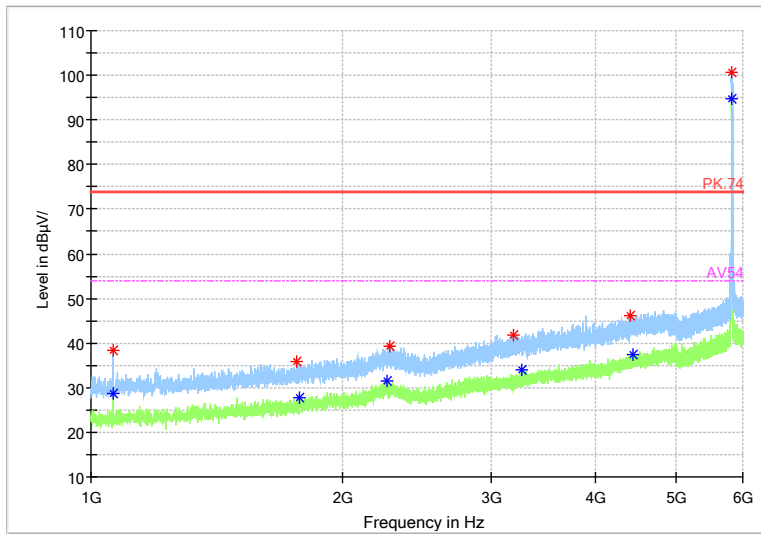

Full Spectrum

Frequency Range: 6GHz -18GHz
 Detector: Av mode and PK mode
 Modulation type: 802.11n(HT20)

Full Spectrum

- * Preview Result 2-AVG
- * Preview Result 1-PK+
- * Critical_Freqs AVG
- * Critical_Freqs PK+
- PK.74
- AV54
- ◆ Final_Result PK+
- ◆ Final_Result AVG

Frequency Range: 18GHz -40GHz
 Detector: Av mode and PK mode
 Modulation type: 802.11n(HT20)

Full Spectrum

Frequency Range: 30MHz -1GHz
 Detector: QP mode
 Test Mode: 802.11ac(VHT20)

Full Spectrum

Frequency Range: 1GHz -6GHz
 Detector: Av mode and PK mode
 Test Mode: 802.11ac(VHT20)