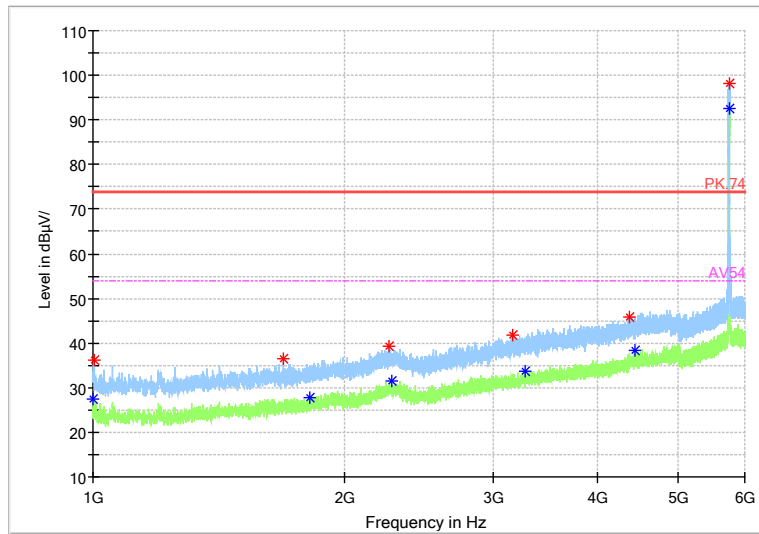

Carrier frequency (MHz): 5745
Channel No.:149

Full Spectrum

Frequency Range: 30MHz -1GHz
 Detector: QP mode
 Test Mode: 802.11a

Full Spectrum

Frequency Range: 1GHz -6GHz
 Detector: Av mode and PK mode
 Modulation type: 802.11a

Full Spectrum

Frequency Range: 6GHz -18GHz
 Detector: Av mode and PK mode
 Modulation type: 802.11a

Full Spectrum

- * Preview Result 2-AVG
- * Preview Result 1-PK+
- * Critical_Freqs AVG
- * Critical_Freqs PK+
- PK.74
- * Final_Result AVG
- ♦ Final_Result PK+
- AV54

Frequency Range: 18GHz -40GHz
 Detector: Av mode and PK mode
 Modulation type: 802.11a

Full Spectrum

Frequency Range: 30MHz -1GHz
 Detector: QP mode
 Test Mode: 802.11n(HT20)

Full Spectrum

Frequency Range: 1GHz -6GHz
 Detector: Av mode and PK mode
 Modulation type: 802.11n(HT20)