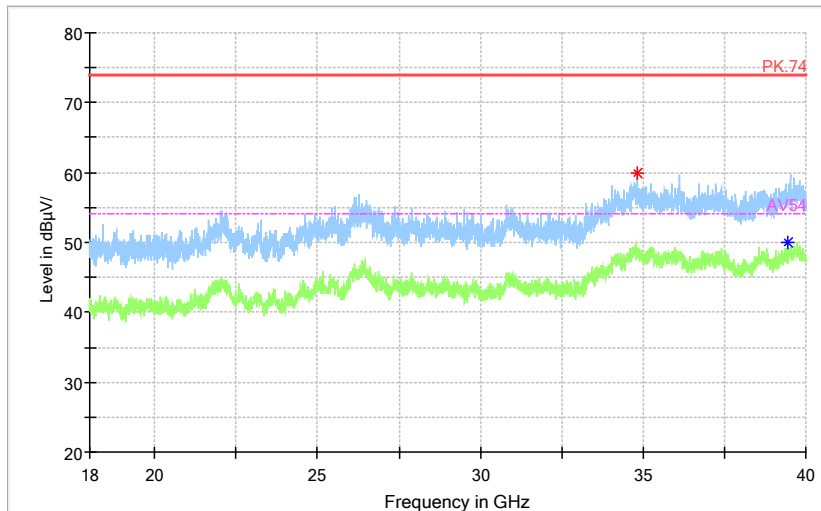

Full Spectrum

- Preview Result 2-AVG
- Preview Result 1-PK+
- Critical_Freqs AVG
- Critical_Freqs PK+
- PK.74
- Final_Result AVG
- AV54
- Final_Result PK+

Frequency Range: 18GHz -40GHz
Detector: Av mode and PK mode
Test Mode: 802.11ac(VHT20)

Carrier frequency (MHz): 5755
Channel No.:151