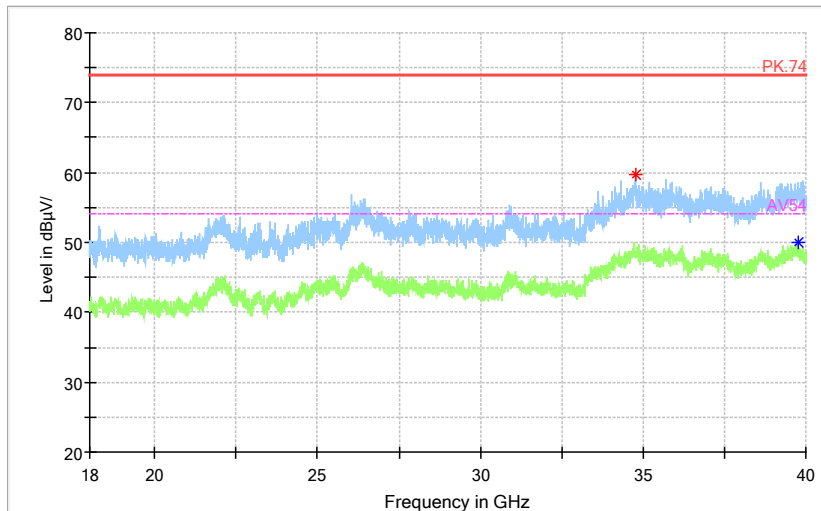

Full Spectrum

* Preview Result 2-AVG   * Preview Result 1-PK+   * Critical_Freqs AVG
◆ Critical_Freqs PK+   — PK.74   - - - AV54
◆ Final_Result PK+   ◆ Final_Result AVG

Frequency Range: 18GHz -40GHz
Detector: Av mode and PK mode
Test Mode: 802.11ac(VHT40)

Carrier frequency (MHz): 5795
Channel No.:159