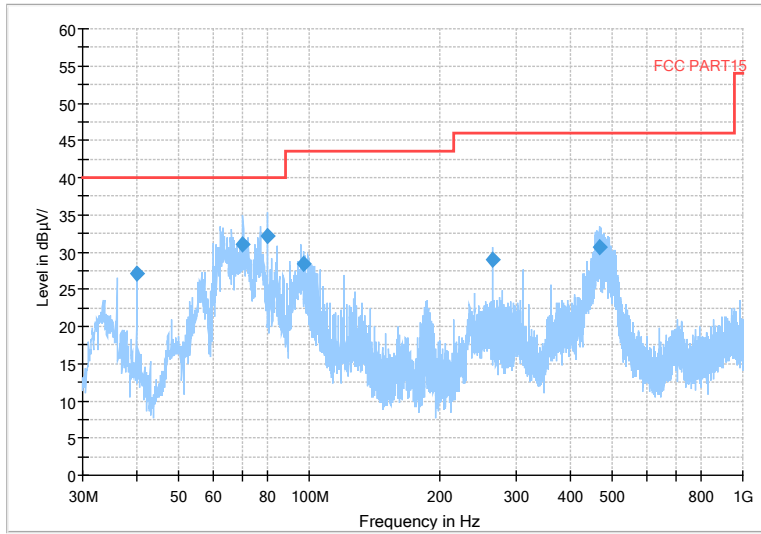

Full Spectrum

Frequency Range: 30MHz -1GHz
Detector: QP mode
Test Mode: 802.11ac(VHT20)