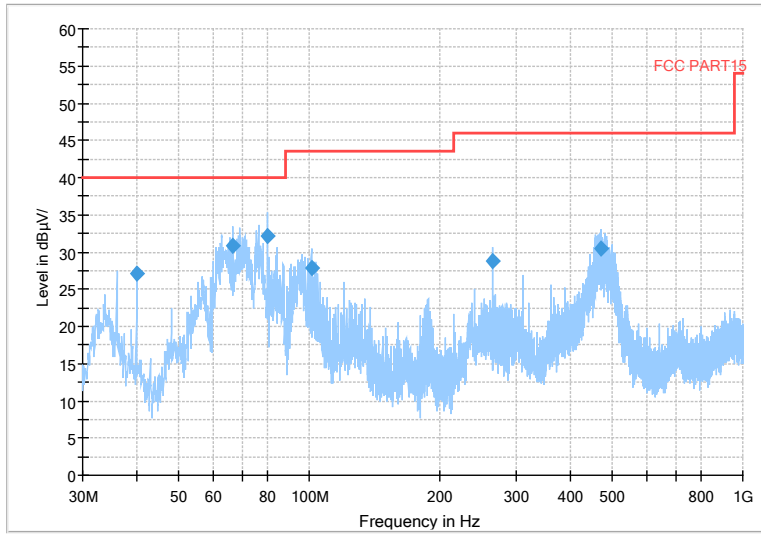

Full Spectrum

Frequency Range: 30MHz -1GHz
Detector: QP mode
Test Mode: 802.11n(HT40)