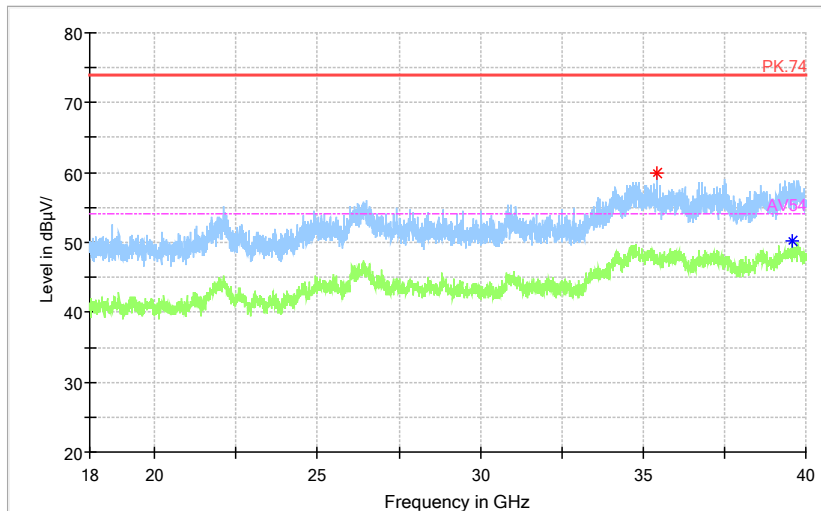

Carrier frequency (MHz): 5745
Channel No.:149

Full Spectrum

Frequency Range: 30MHz -1GHz
 Detector: QP mode
 Test Mode: 802.11a

Full Spectrum

Frequency Range: 1GHz -6GHz
 Detector: Av mode and PK mode
 Modulation type: 802.11a

Full Spectrum

Frequency Range: 6GHz -18GHz
 Detector: Av mode and PK mode
 Modulation type: 802.11a

Full Spectrum

- * Preview Result 2-AVG
- * Preview Result 1-PK+
- * Critical_Freqs AVG
- * Critical_Freqs PK+
- PK.74
- * Final_Result AVG
- ♦ Final_Result PK+
- AV54