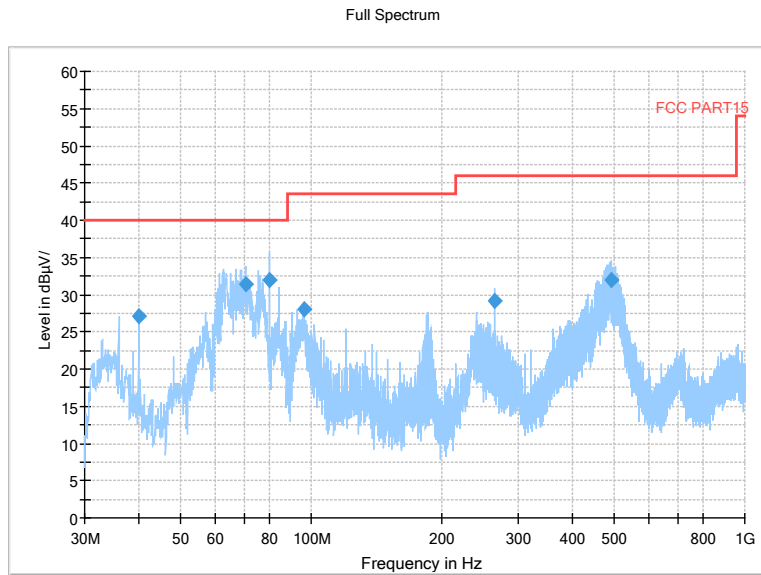

Channel No.:100

Frequency Range: 30MHz -1GHz
Detector: QP mode
Test Mode: 802.11a