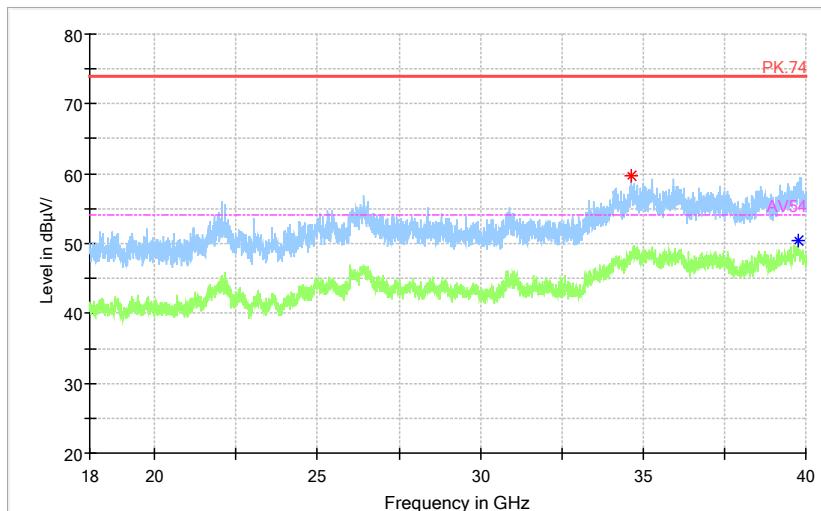

Full Spectrum

— Preview Result 2-AVG   — Preview Result 1-PK+   * Critical_Freqs AVG
* Critical_Freqs PK+   — PK.74   - - - AV54
◆ Final_Result PK+   ◆ Final_Result AVG

Frequency Range: 18GHz -40GHz
Detector: Av mode and PK mode
Modulation type: 802.11a