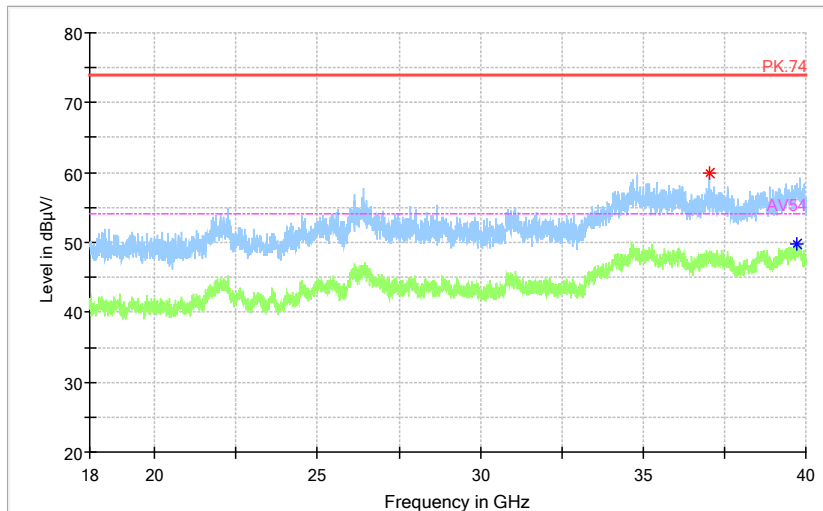

Full Spectrum

- Preview Result 2-AVG
- Preview Result 1-PK+
- Critical_Freqs AVG
- Critical_Freqs PK+
- PK.74
- Final_Result AVG
- AV.54
- ♦ Final_Result PK+

Frequency Range: 18GHz -40GHz
Detector: Av mode and PK mode
Modulation type: 802.11n(HT40)