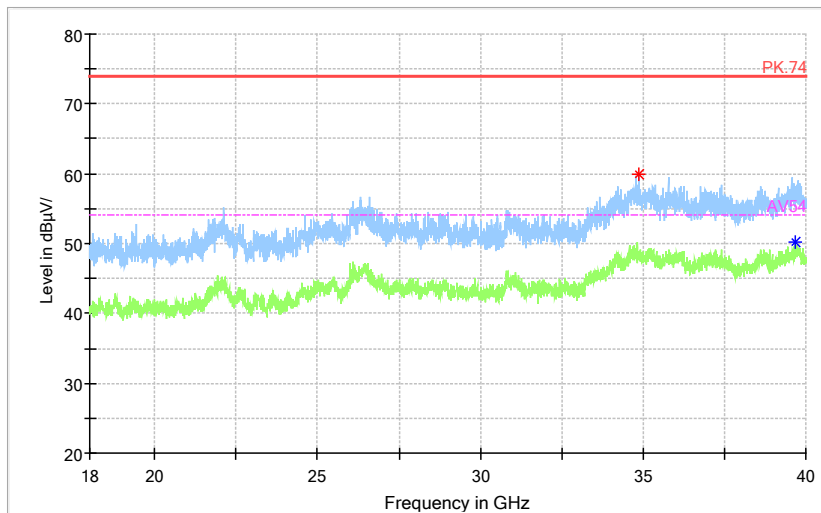

Full Spectrum

— Preview Result 2-AVG   — Preview Result 1-PK+   * Critical_Freqs AVG
* Critical_Freqs PK+   — PK.74   — AV54
◆ Final_Result PK+   ◆ Final_Result AVG

Frequency Range: 18GHz -40GHz
Detector: Av mode and PK mode
Test Mode: 802.11ac(VHT20)

Carrier frequency (MHz): 5600
Channel No.:120