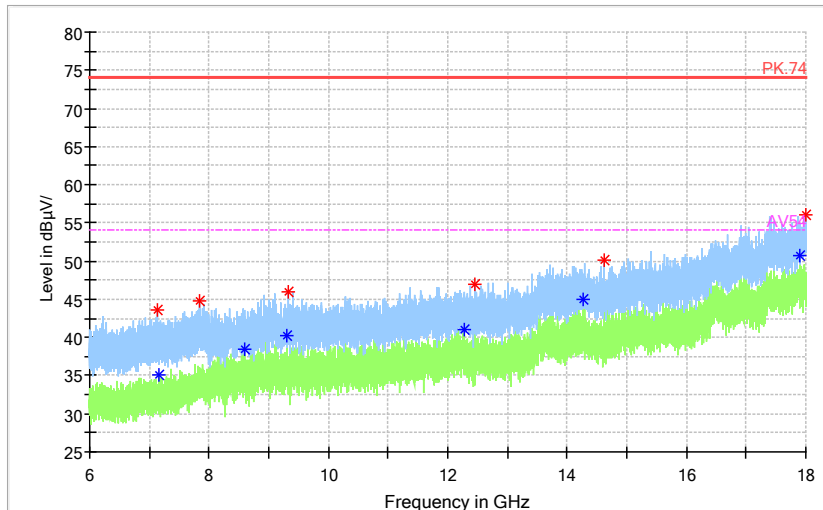

Full Spectrum

— Preview Result 2-AVG — Preview Result 1-PK+ * Critical_Freqs AVG
* Critical_Freqs PK+ — PK.74 — AV54
◆ Final_Result PK+ ◆ Final_Result AVG

Frequency Range: 18GHz -40GHz
Detector: Av mode and PK mode
Test Mode: 802.11ac(VHT20)

Carrier frequency (MHz): 5720
 Channel No.:144

Frequency Range: 30MHz -1GHz
 Detector: QP mode
 Test Mode: 802.11a

Frequency Range: 1GHz -6GHz
 Detector: Av mode and PK mode
 Modulation type: 802.11a

Full Spectrum

◆ Preview Result 2-AVG ◆ Preview Result 1-PK+ * Critical_Freqs AVG
* Critical_Freqs PK+ ◆ Final_Result PK+ ◆ Final_Result AVG

Frequency Range: 6GHz -18GHz
 Detector: Av mode and PK mode
 Modulation type: 802.11a