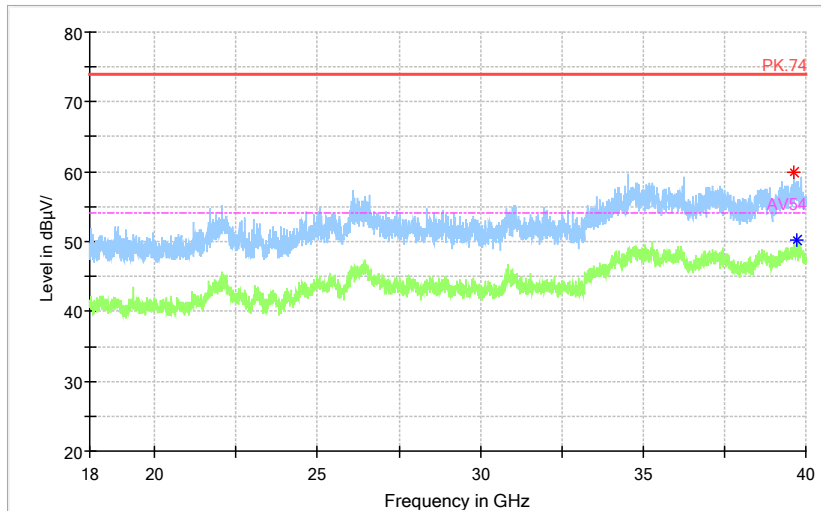

Full Spectrum

— Preview Result 2-AVG   — Preview Result 1-PK+   * Critical_Freqs AVG
* Critical_Freqs PK+   — PK.74   — AV54
◆ Final_Result PK+   ◆ Final_Result AVG

Frequency Range: 18GHz -40GHz
Detector: Av mode and PK mode
Test Mode: 802.11ac(VHT40)

Carrier frequency (MHz): 5530
Channel No.:106