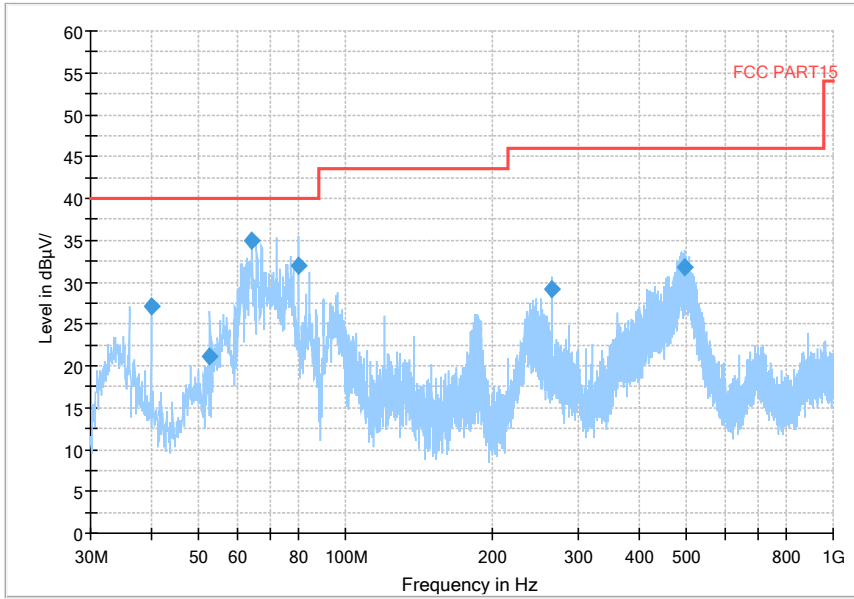

— Preview Result 2-AVG — Preview Result 1-PK+ * Critical_Freqs AVG
* Critical_Freqs PK+ — PK.74 — AV54
◆ Final_Result PK+ ◆ Final_Result AVG

Frequency Range: 6GHz -18GHz
Detector: Av mode and PK mode
Test Mode: 802.11ac(VHT20)

Full Spectrum

— Preview Result 2-AVG — Preview Result 1-PK+ * Critical_Freqs AVG
* Critical_Freqs PK+ — PK.74 — AV54
◆ Final_Result PK+ ◆ Final_Result AVG

Frequency Range: 18GHz -40GHz
Detector: Av mode and PK mode
Test Mode: 802.11ac(VHT20)

Carrier frequency (MHz): 5510
Channel No.:102

Full Spectrum

Frequency Range: 30MHz -1GHz
 Detector: QP mode
 Test Mode: 802.11n(HT40)

Full Spectrum

Frequency Range: 1GHz -6GHz
 Detector: Av mode and PK mode
 Modulation type: 802.11n(HT40)