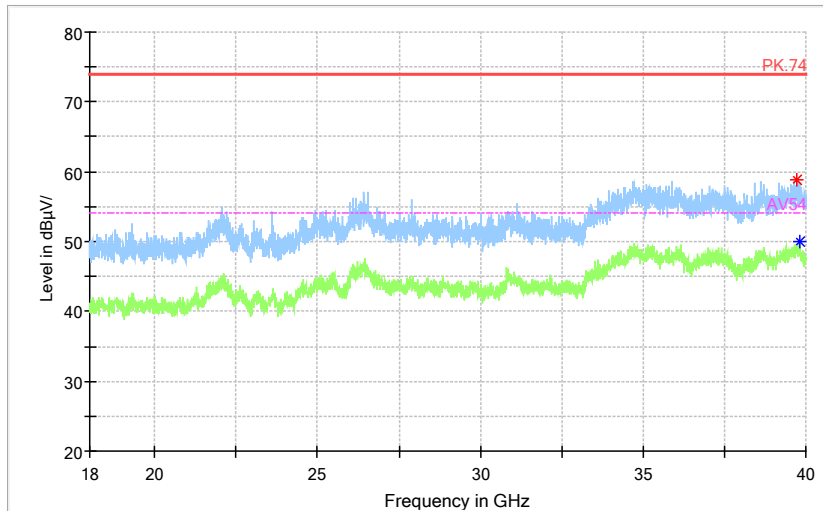

Full Spectrum

— Preview Result 2-AVG   — Preview Result 1-PK+   * Critical_Freqs AVG
* Critical_Freqs PK+   — PK.74   — AV54
◆ Final_Result PK+   ◆ Final_Result AVG

Frequency Range: 18GHz -40GHz
Detector: Av mode and PK mode
Modulation type: 802.11n(HT20)