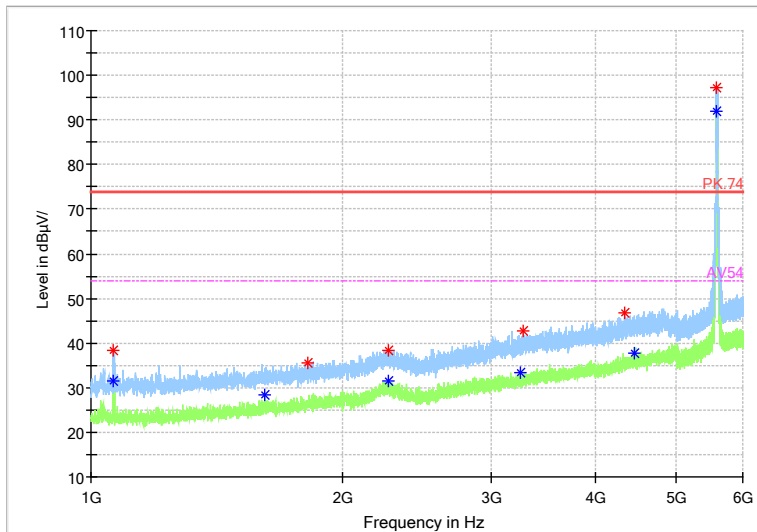

◆ Preview Result 2-AVG ◆ Preview Result 1-PK+ * Critical_Freqs AVG
* Critical_Freqs PK+ ◆ Final_Result PK+ ◆ Final_Result AVG

Frequency Range: 6GHz -18GHz
Detector: Av mode and PK mode
Test Mode: 802.11ac(VHT40)

Full Spectrum

◆ Preview Result 2-AVG ◆ Preview Result 1-PK+ * Critical_Freqs AVG
* Critical_Freqs PK+ ◆ Final_Result PK+ ◆ Final_Result AVG

Frequency Range: 18GHz -40GHz
Detector: Av mode and PK mode
Test Mode: 802.11ac(VHT40)

Carrier frequency (MHz): 5590
Channel No.:118

Full Spectrum

Frequency Range: 30MHz -1GHz
 Detector: QP mode
 Test Mode: 802.11n(HT40)

Full Spectrum

Frequency Range: 1GHz -6GHz
 Detector: Av mode and PK mode
 Modulation type: 802.11n(HT40)