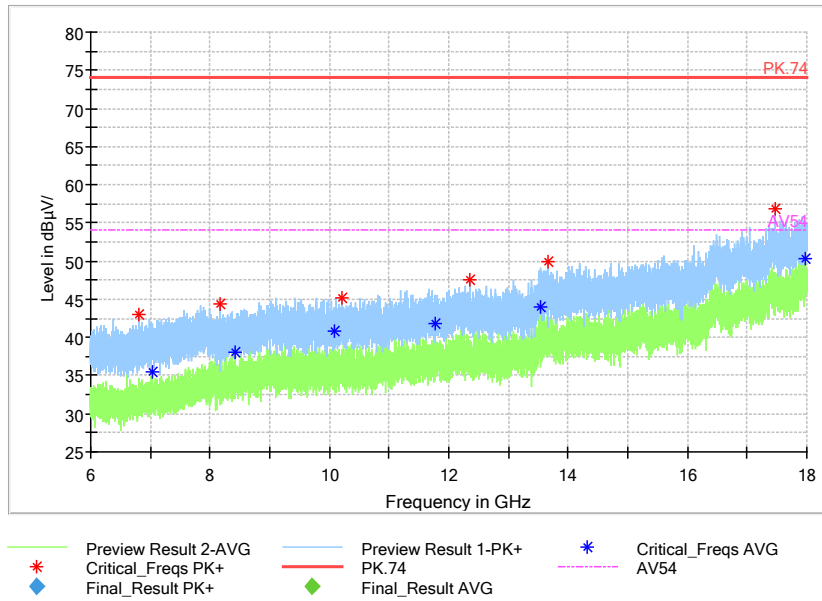

Full Spectrum

— Preview Result 2-AVG — Preview Result 1-PK+ * Critical_Freqs AVG
* Critical_Freqs PK+ — PK.74 — AV54
◆ Final_Result PK+ ◆ Final_Result AVG

Frequency Range: 18GHz -40GHz
Detector: Av mode and PK mode
Test Mode: 802.11ac(VHT80)

Carrier frequency (MHz): 5610

Channel No.:122

Full Spectrum

Frequency Range: 30MHz -1GHz
 Detector: QP mode
 Test Mode: 802.11ac(VHT80)

Full Spectrum

Frequency Range: 1GHz -6GHz
 Detector: Av mode and PK mode
 Test Mode: 802.11ac(VHT80)

Full Spectrum

Frequency Range: 6GHz -18GHz
 Detector: Av mode and PK mode
 Test Mode: 802.11ac(VHT80)

Full Spectrum

Frequency Range: 18GHz -40GHz
 Detector: Av mode and PK mode
 Test Mode: 802.11ac(VHT80)