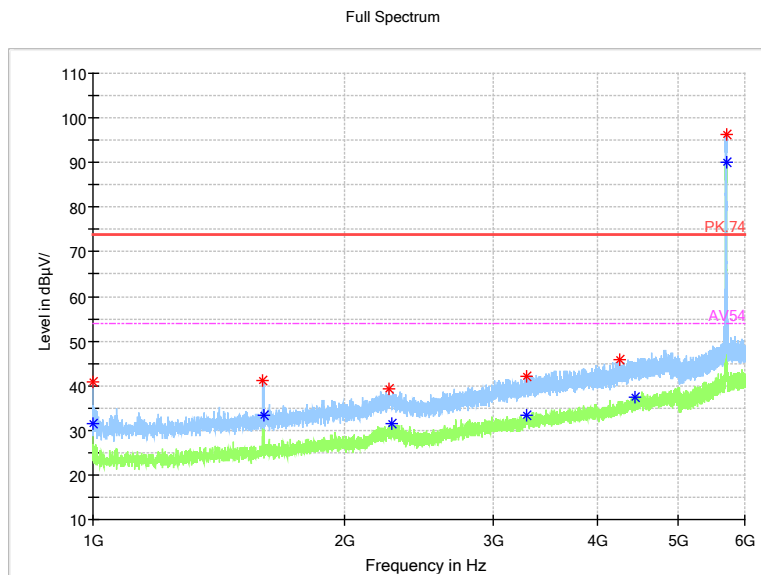

— Preview Result 2-AVG — Preview Result 1-PK+ * Critical_Freqs AVG
* Critical_Freqs PK+ — PK.74 — AV54
◆ Final_Result PK+ ◆ Final_Result AVG

Frequency Range: 6GHz -18GHz
Detector: Av mode and PK mode
Test Mode: 802.11ac(VHT20)

Full Spectrum

— Preview Result 2-AVG — Preview Result 1-PK+ * Critical_Freqs AVG
* Critical_Freqs PK+ — PK.74 — AV54
◆ Final_Result PK+ ◆ Final_Result AVG

Frequency Range: 18GHz -40GHz
Detector: Av mode and PK mode
Test Mode: 802.11ac(VHT20)

Carrier frequency (MHz): 5720
 Channel No.:144

Frequency Range: 30MHz -1GHz
 Detector: QP mode
 Test Mode: 802.11a

Frequency Range: 1GHz -6GHz
 Detector: Av mode and PK mode
 Modulation type: 802.11a

Full Spectrum