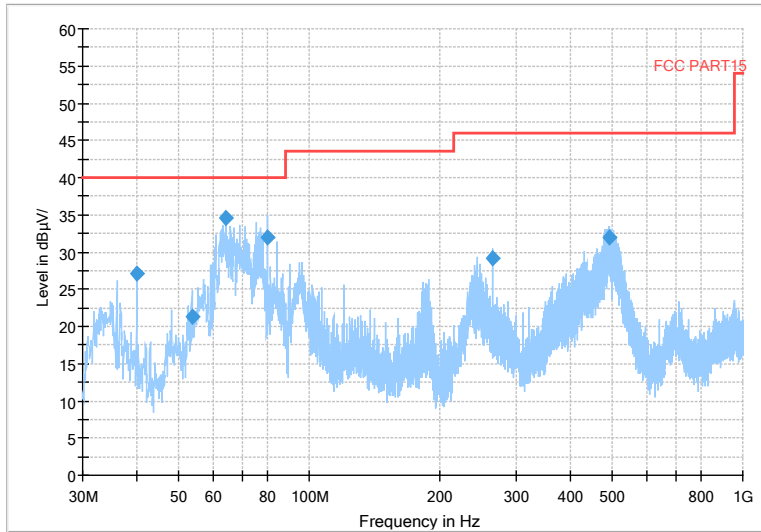

Full Spectrum

Frequency Range: 30MHz -1GHz
Detector: QP mode
Test Mode: 802.11ac(VHT40)