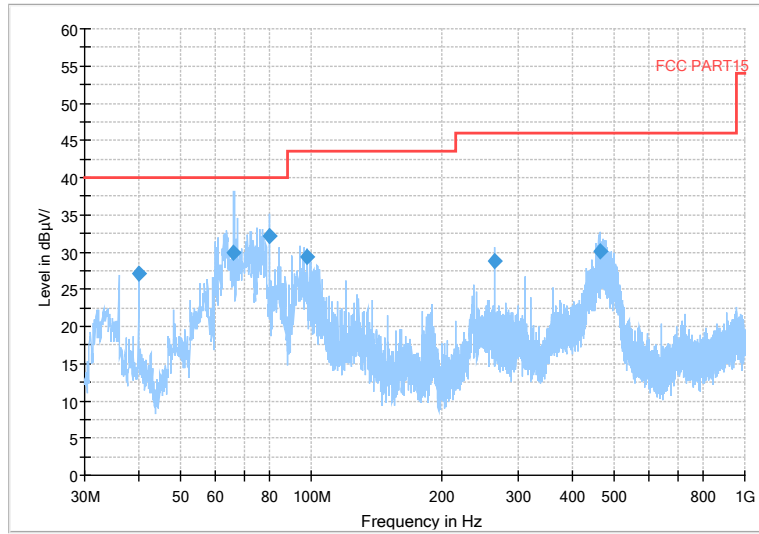

Full Spectrum

Frequency Range: 30MHz -1GHz
Detector: QP mode
Test Mode: 802.11ac(VHT40)