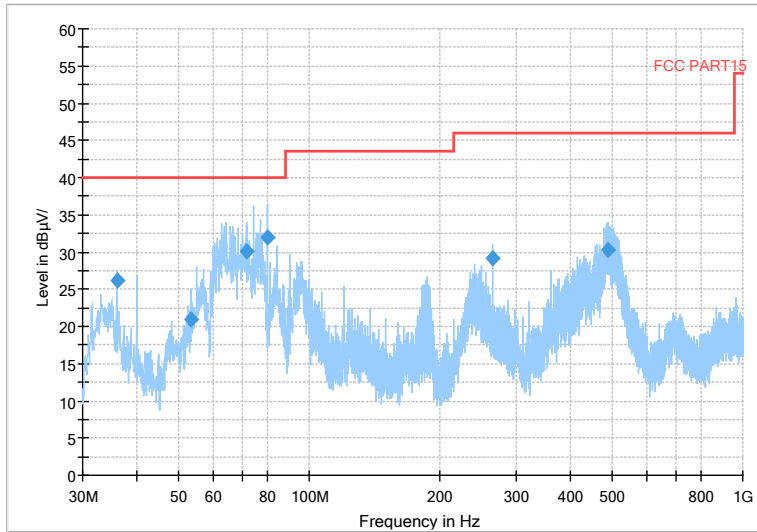

Full Spectrum

Frequency Range: 30MHz -1GHz
Detector: QP mode
Test Mode: 802.11n(HT40)