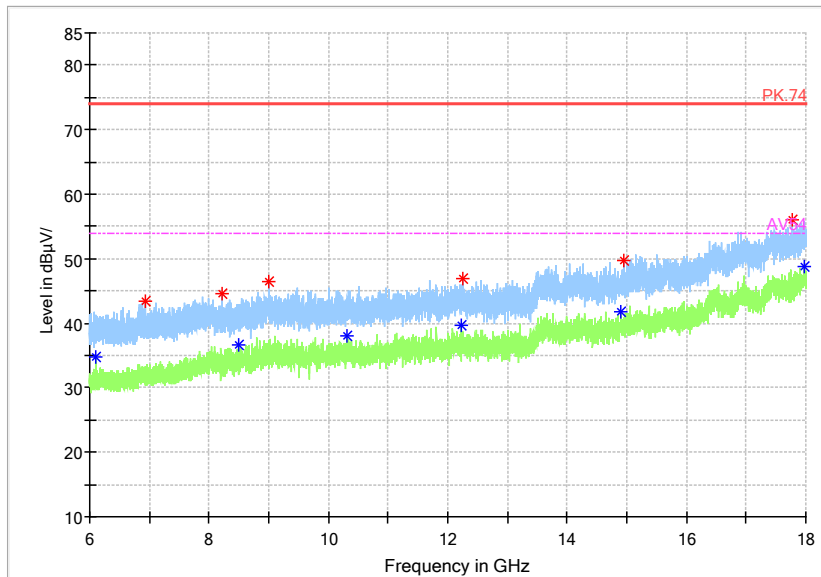

Full Spectrum

	Preview Result 2-AVG		Preview Result 1-PK+		Critical_Freqs AVG
	Critical_Freqs PK+		PK.74		AV54
	Final_Result PK+		Final_Result AVG		

Frequency Range: 18GHz -40GHz
 Detector: Av mode and PK mode
 Modulation type: 802.11n(HT40)

Full Spectrum

Frequency Range: 30MHz -1GHz
 Detector: QP mode
 Test Mode: 802.11ac(VHT40)

Full Spectrum

Frequency Range: 1GHz -6GHz
 Detector: Av mode and PK mode
 Test Mode: 802.11ac(VHT40)

Full Spectrum