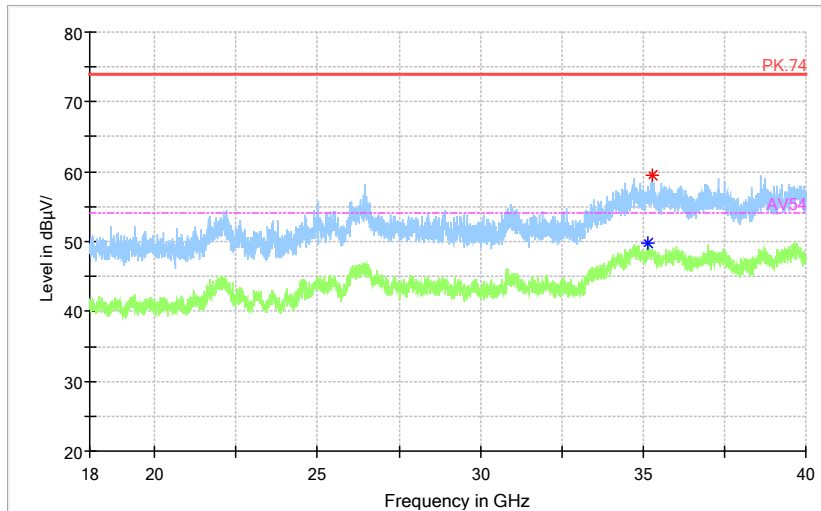

Full Spectrum

— Preview Result 2-AVG   — Preview Result 1-PK+   * Critical_Freqs AVG
* Critical_Freqs PK+   — PK.74   — AV54
◆ Final_Result PK+   ◆ Final_Result AVG

Frequency Range: 18GHz -40GHz
Detector: Av mode and PK mode
Test Mode: 802.11ac(VHT40)

Carrier frequency (MHz): 5710
Channel No.:142