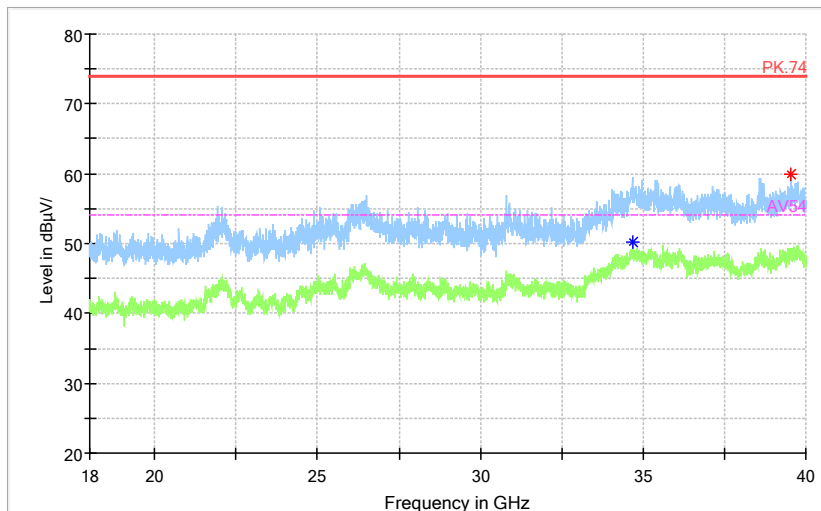

Full Spectrum

— Preview Result 2-AVG   — Preview Result 1-PK+   * Critical_Freqs AVG
* Critical_Freqs PK+   — PK.74   — AV54
◆ Final_Result PK+   ◆ Final_Result AVG

Frequency Range: 18GHz -40GHz
Detector: Av mode and PK mode
Modulation type: 802.11n(HT20)