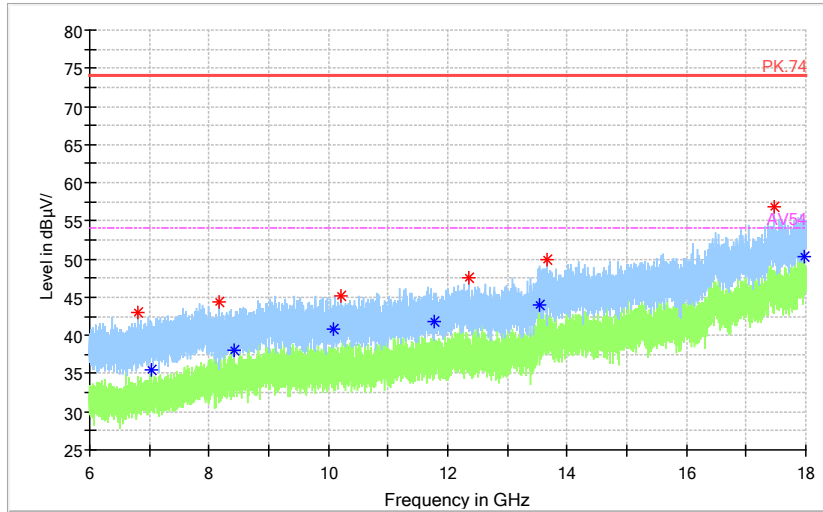

Full Spectrum

— Preview Result 2-AVG — Preview Result 1-PK+ * Critical_Freqs AVG
* Critical_Freqs PK+ — PK.74 - - - AV54
◆ Final_Result PK+ ◆ Final_Result AVG

Frequency Range: 18GHz -40GHz
 Detector: Av mode and PK mode
 Modulation type: 802.11a

Full Spectrum

Frequency Range: 30MHz -1GHz
 Detector: QP mode
 Test Mode: 802.11n(HT20)

Full Spectrum

Frequency Range: 1GHz -6GHz
 Detector: Av mode and PK mode
 Modulation type: 802.11n(HT20)

Full Spectrum

— Preview Result 2-AVG — Preview Result 1-PK+ * Critical_Freqs AVG
* Critical_Freqs PK+ — PK.74 — AV54
◆ Final_Result PK+ ◆ Final_Result AVG

Frequency Range: 6GHz -18GHz
Detector: Av mode and PK mode
Modulation type: 802.11n(HT20)