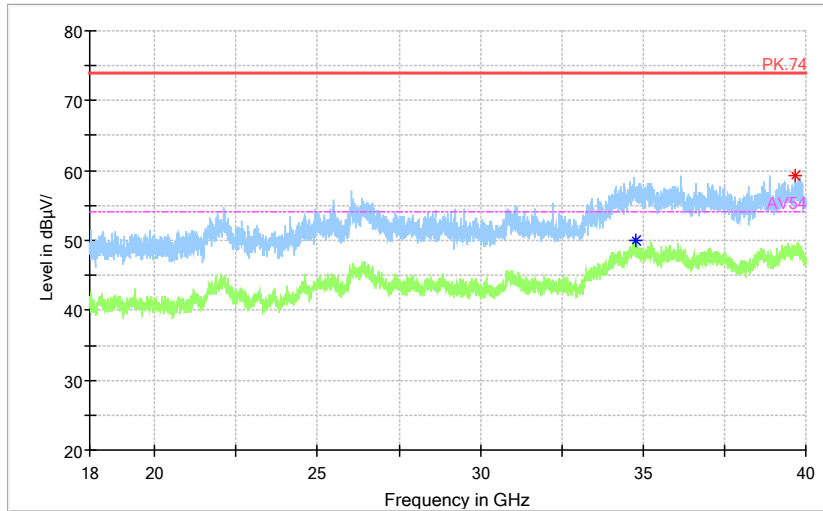

Full Spectrum

Frequency Range: 1GHz -6GHz
 Detector: Av mode and PK mode
 Modulation type: 802.11a

Full Spectrum

Frequency Range: 6GHz -18GHz
 Detector: Av mode and PK mode
 Modulation type: 802.11a

Full Spectrum