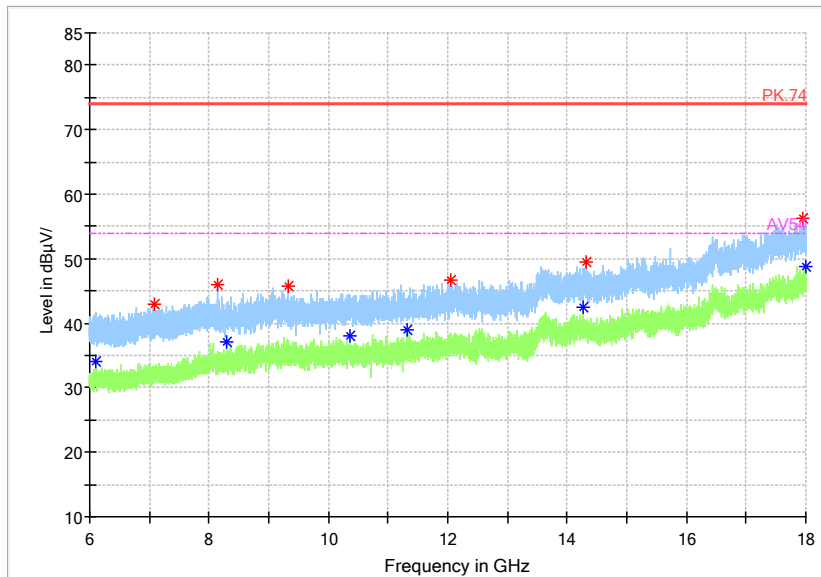

Frequency Range: 6GHz -18GHz
 Detector: Av mode and PK mode
 Modulation type: 802.11n(HT20)

Full Spectrum

- * Preview Result 2-AVG
- * Preview Result 1-PK+
- * Critical_Freqs AVG
- ♦ Critical_Freqs PK+
- PK.74
- ♦ Final_Result AVG
- AV54
- ♦ Final_Result PK+

Frequency Range: 18GHz -40GHz
 Detector: Av mode and PK mode
 Modulation type: 802.11n(HT20)

Full Spectrum

Frequency Range: 30MHz -1GHz
 Detector: QP mode
 Test Mode: 802.11ac(VHT20)

Full Spectrum

Frequency Range: 1GHz -6GHz
 Detector: Av mode and PK mode
 Test Mode: 802.11ac(VHT20)

Full Spectrum

Frequency Range: 6GHz -18GHz
 Detector: Av mode and PK mode
 Test Mode: 802.11ac(VHT20)

Full Spectrum

- * Preview Result 2-AVG
- * Preview Result 1-PK+
- * Critical_Freqs AVG
- * Critical_Freqs PK+
- PK.74
- ♦ Final_Result AVG
- AV54
- ♦ Final_Result PK+