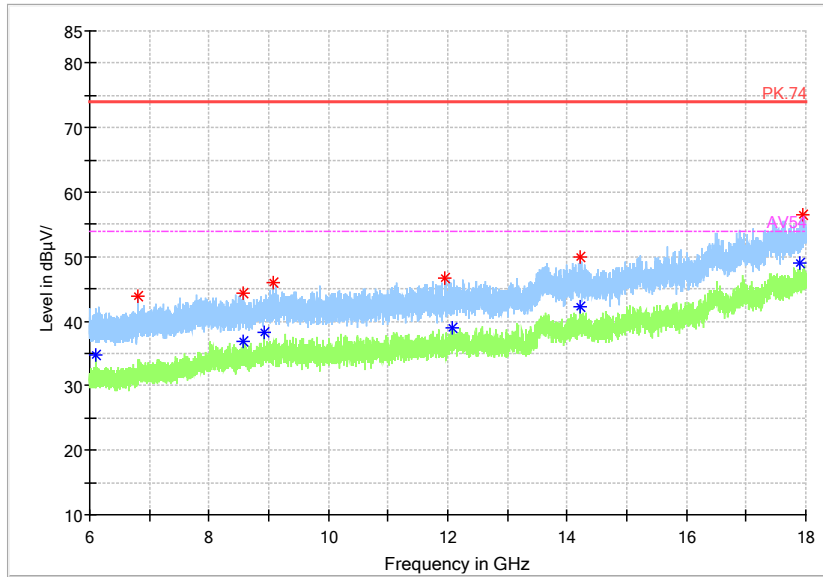

Full Spectrum

Frequency Range: 6GHz -18GHz
 Detector: Av mode and PK mode
 Test Mode: 802.11ac(VHT20)

Full Spectrum

- * Preview Result 2-AVG
- * Preview Result 1-PK+
- * Critical_Freqs AVG
- * Critical_Freqs PK+
- PK.74
- ♦ Final_Result AVG
- AV54
- ♦ Final_Result PK+

Frequency Range: 18GHz -40GHz
 Detector: Av mode and PK mode
 Test Mode: 802.11ac(VHT20)

Carrier frequency (MHz): 5825
 Channel No.:165

Frequency Range: 30MHz -1GHz
 Detector: QP mode
 Test Mode: 802.11a

Frequency Range: 1GHz -6GHz
 Detector: Av mode and PK mode
 Modulation type: 802.11a

Full Spectrum

Frequency Range: 6GHz -18GHz
 Detector: Av mode and PK mode
 Modulation type: 802.11a

Full Spectrum

	Preview Result 2-AVG		Preview Result 1-PK+		Critical_Freqs AVG
	Critical_Freqs PK+		PK.74		AV54
	Final_Result PK+		Final_Result AVG		