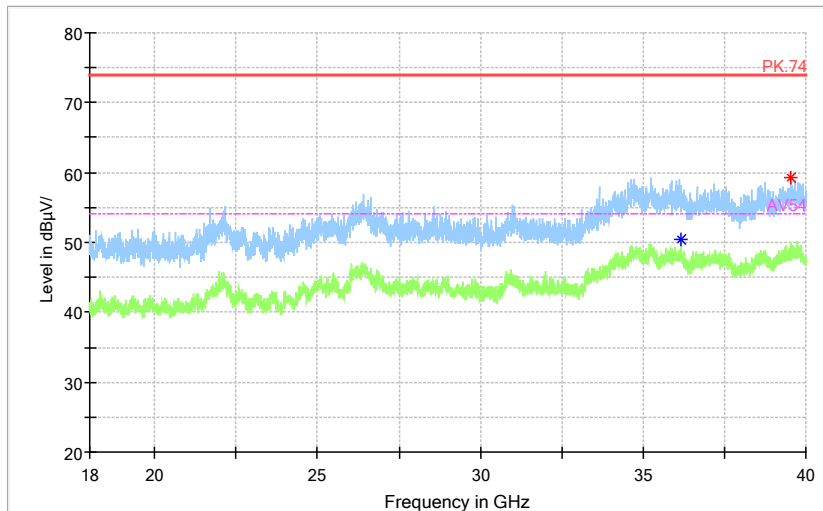

Full Spectrum

- Preview Result 2-AVG
- Preview Result 1-PK+
- Critical_Freqs AVG
- Critical_Freqs PK+
- PK.74
- AV54
- Final_Result PK+
- Final_Result AVG

Frequency Range: 18GHz -40GHz
Detector: Av mode and PK mode
Modulation type: 802.11n(HT20)