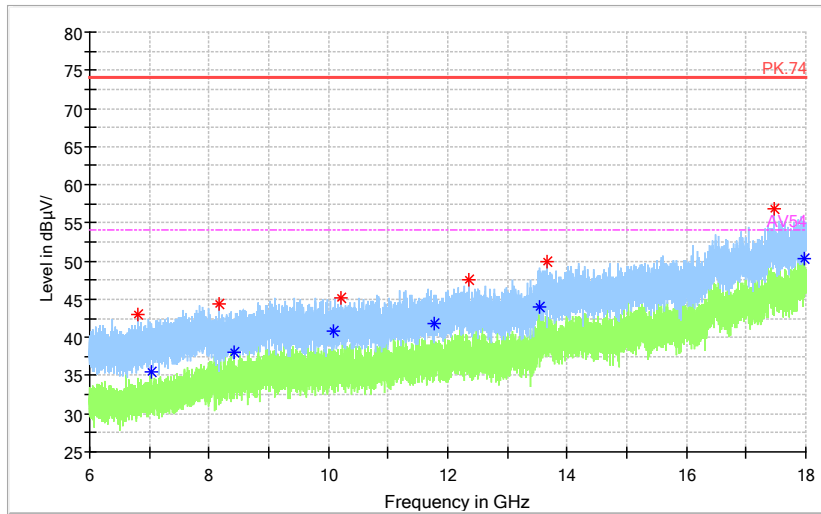

Full Spectrum

— Preview Result 2-AVG — Preview Result 1-PK+ * Critical_Freqs AVG
* Critical_Freqs PK+ — PK.74 — AV54
◆ Final_Result PK+ ◆ Final_Result AVG

Frequency Range: 18GHz -40GHz
Detector: Av mode and PK mode
Modulation type: 802.11n(HT20)

Full Spectrum

Frequency Range: 30MHz -1GHz
 Detector: QP mode
 Test Mode: 802.11ac(VHT20)

Full Spectrum

Frequency Range: 1GHz -6GHz
 Detector: Av mode and PK mode
 Test Mode: 802.11ac(VHT20)

Full Spectrum

— Preview Result 2-AVG — Preview Result 1-PK+ * Critical_Freqs AVG
* Critical_Freqs PK+ — PK.74 — AV54
◆ Final_Result PK+ ◆ Final_Result AVG

Frequency Range: 6GHz -18GHz
Detector: Av mode and PK mode
Test Mode: 802.11ac(VHT20)