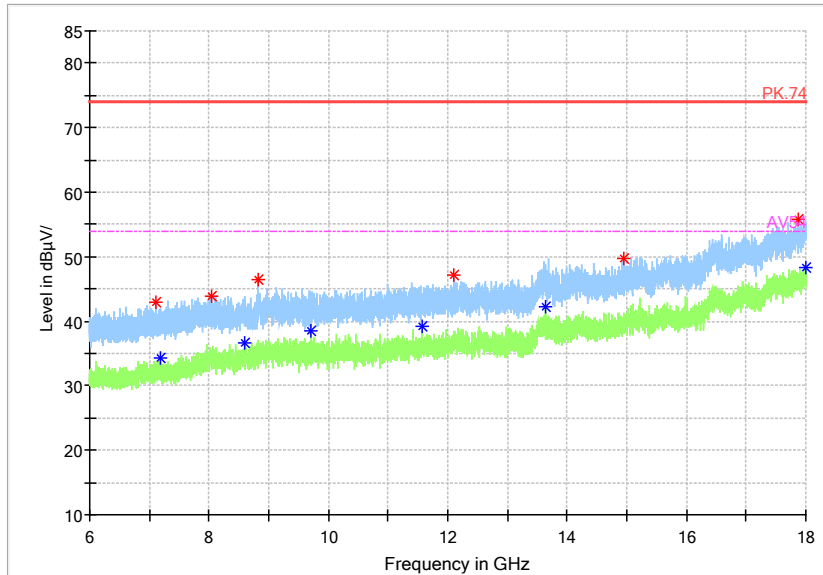

Full Spectrum

Frequency Range: 6GHz -18GHz
 Detector: Av mode and PK mode
 Modulation type: 802.11n(HT20)

Full Spectrum

◆ Preview Result 2-AVG ◆ Preview Result 1-PK+ * Critical_Freqs AVG
* Critical_Freqs PK+ ◆ Final_Result PK.74 ◆ AV54
◆ Final_Result PK+ ◆ Final_Result AVG

Frequency Range: 18GHz -40GHz
 Detector: Av mode and PK mode
 Modulation type: 802.11n(HT20)

Full Spectrum

Frequency Range: 30MHz -1GHz
 Detector: QP mode
 Test Mode: 802.11ac(VHT20)

Full Spectrum

Frequency Range: 1GHz -6GHz
 Detector: Av mode and PK mode
 Test Mode: 802.11ac(VHT20)

Full Spectrum

Frequency Range: 6GHz -18GHz
 Detector: Av mode and PK mode
 Test Mode: 802.11ac(VHT20)

Full Spectrum

- Preview Result 2-AVG
- Preview Result 1-PK+
- * Critical_Freqs PK+
- PK.74
- * Critical_Freqs AVG
- * Final_Result PK+
- ◆ Final_Result AVG
- AV.54