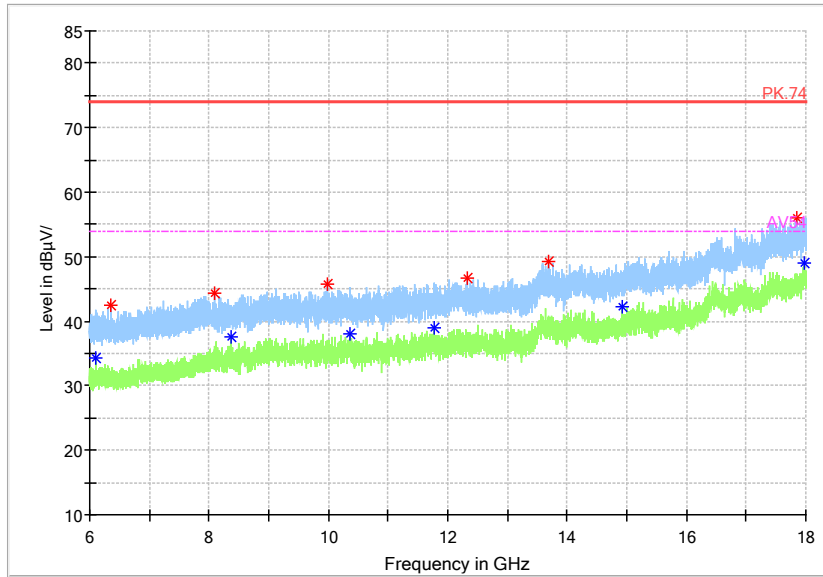

Full Spectrum

Frequency Range: 6GHz -18GHz
Detector: Av mode and PK mode
Modulation type: 802.11n(HT40)