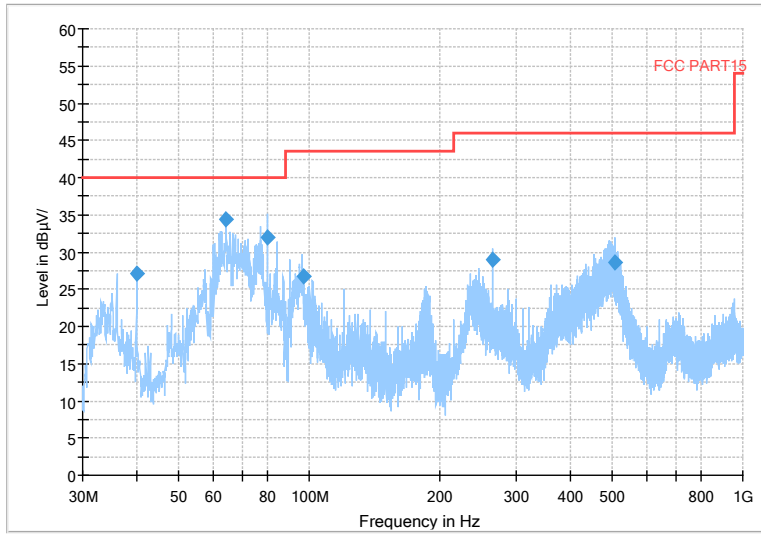

Carrier frequency (MHz): 5610

Channel No.:122

Full Spectrum

Frequency Range: 30MHz -1GHz
 Detector: QP mode
 Test Mode: 802.11ac(VHT80)

Full Spectrum

Frequency Range: 1GHz -6GHz
 Detector: Av mode and PK mode
 Test Mode: 802.11ac(VHT80)

Full Spectrum

Frequency Range: 6GHz -18GHz
 Detector: Av mode and PK mode
 Test Mode: 802.11ac(VHT80)

Full Spectrum

Frequency Range: 18GHz -40GHz
 Detector: Av mode and PK mode
 Test Mode: 802.11ac(VHT80)

Carrier frequency (MHz): 5690
 Channel No.:138

Full Spectrum

Frequency Range: 30MHz -1GHz
Detector: QP mode
Test Mode: 802.11ac(VHT80)

Full Spectrum

Frequency Range: 1GHz -6GHz
Detector: Av mode and PK mode
Test Mode: 802.11ac(VHT80)