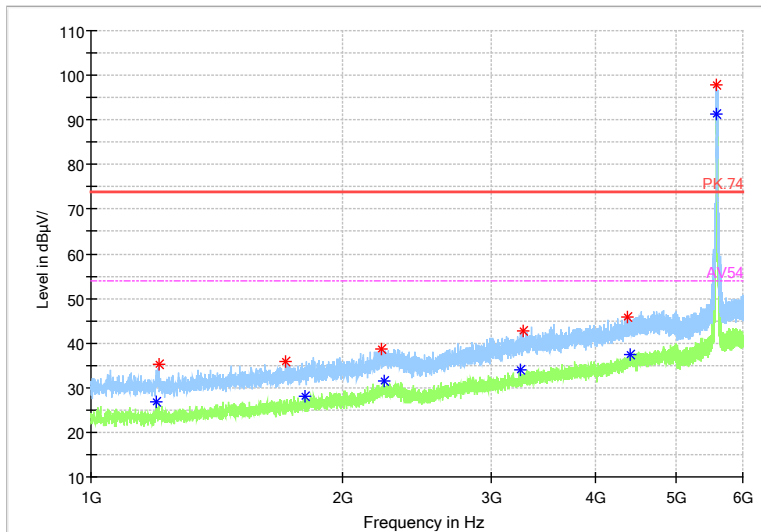

Full Spectrum

— Preview Result 2-AVG — Preview Result 1-PK+ * Critical_Freqs AVG
* Critical_Freqs PK+ — PK.74 — AV54
◆ Final_Result PK+ ◆ Final_Result AVG

Frequency Range: 6GHz -18GHz
 Detector: Av mode and PK mode
 Modulation type: 802.11n(HT40)

Full Spectrum

— Preview Result 2-AVG — Preview Result 1-PK+ * Critical_Freqs AVG
* Critical_Freqs PK+ — PK.74 — AV54
◆ Final_Result PK+ ◆ Final_Result AVG

Frequency Range: 18GHz -40GHz
 Detector: Av mode and PK mode
 Modulation type: 802.11n(HT40)

Full Spectrum

Frequency Range: 30MHz -1GHz
 Detector: QP mode
 Test Mode: 802.11ac(VHT40)

Full Spectrum

Frequency Range: 1GHz -6GHz
 Detector: Av mode and PK mode
 Test Mode: 802.11ac(VHT40)

Full Spectrum