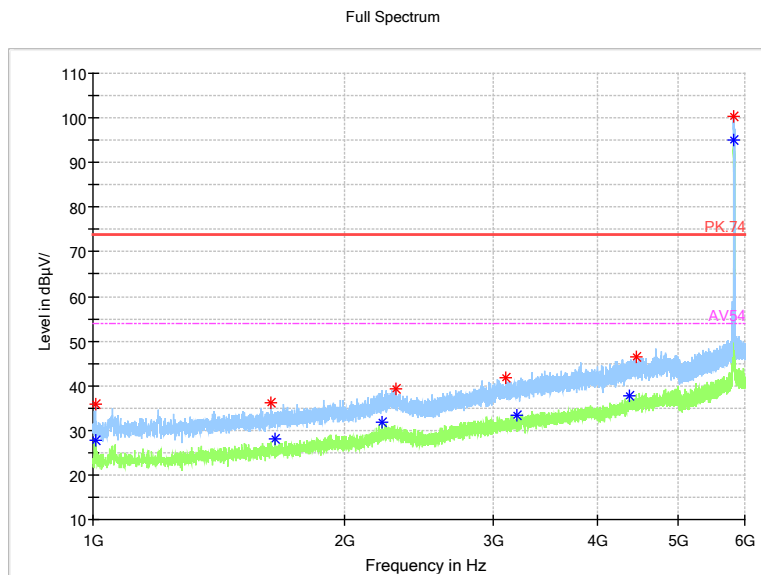

Frequency Range: 1GHz -6GHz
Detector: Av mode and PK mode
Modulation type: 802.11a