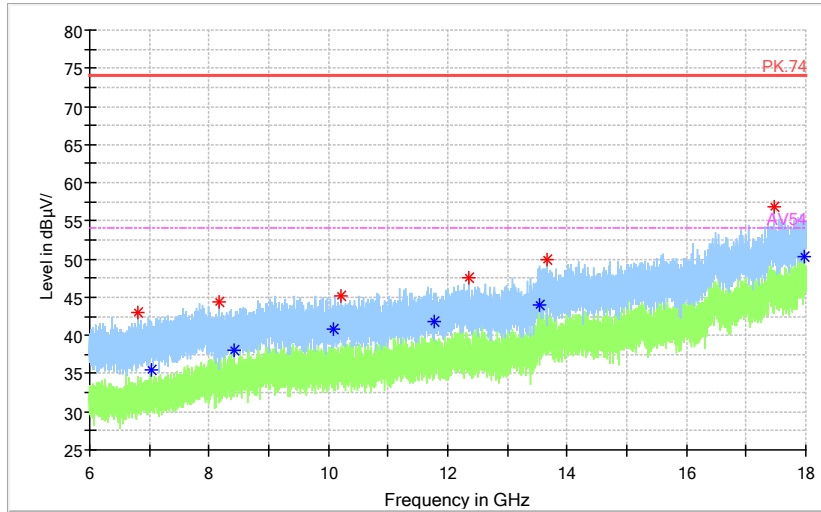

Full Spectrum

— Preview Result 2-AVG — Preview Result 1-PK+ * Critical_Freqs AVG
* Critical_Freqs PK+ — PK.74 — AV54
◆ Final_Result PK+ ◆ Final_Result AVG

Frequency Range: 18GHz -40GHz
Detector: Av mode and PK mode
Test Mode: 802.11ac(VHT40)

Carrier frequency (MHz): 5710
Channel No.:142

Full Spectrum

Frequency Range: 30MHz -1GHz
 Detector: QP mode
 Test Mode: 802.11n(HT40)

Full Spectrum

Frequency Range: 1GHz -6GHz
 Detector: Av mode and PK mode
 Modulation type: 802.11n(HT40)

Full Spectrum

— Preview Result 2-AVG — Preview Result 1-PK+ * Critical_Freqs AVG
* Critical_Freqs PK+ — PK.74 — AV54
◆ Final_Result PK+ ◆ Final_Result AVG

Frequency Range: 6GHz -18GHz
Detector: Av mode and PK mode
Modulation type: 802.11n(HT40)