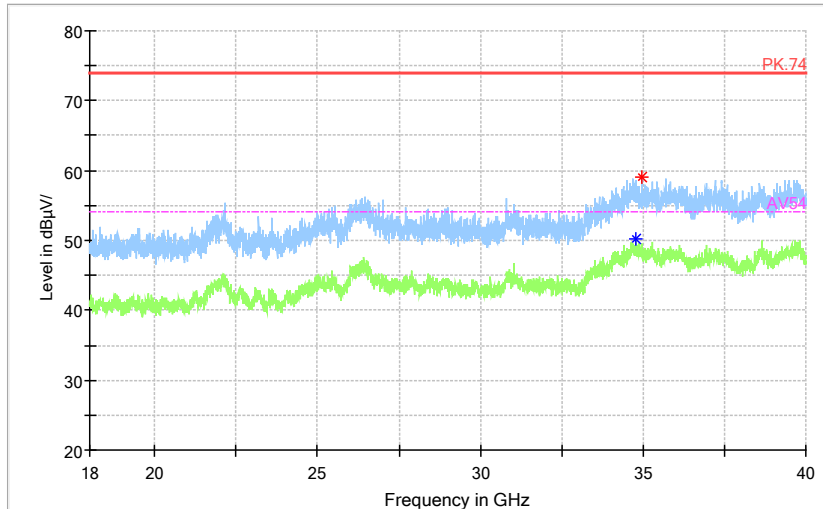

Frequency Range: 18GHz -40GHz
 Detector: Av mode and PK mode
 Modulation type: 802.11n(HT20)

Full Spectrum

Frequency Range: 30MHz -1GHz
 Detector: QP mode
 Test Mode: 802.11ac(VHT20)

Full Spectrum

Frequency Range: 1GHz -6GHz
 Detector: Av mode and PK mode
 Test Mode: 802.11ac(VHT20)

Full Spectrum

Frequency Range: 6GHz -18GHz
 Detector: Av mode and PK mode
 Test Mode: 802.11ac(VHT20)

Full Spectrum

- Preview Result 2-AVG
- Preview Result 1-PK+
- * Critical_Freqs PK+
- PK.74
- * Critical_Freqs AVG
- * Final_Result PK+
- ◆ Final_Result AVG
- AV.54