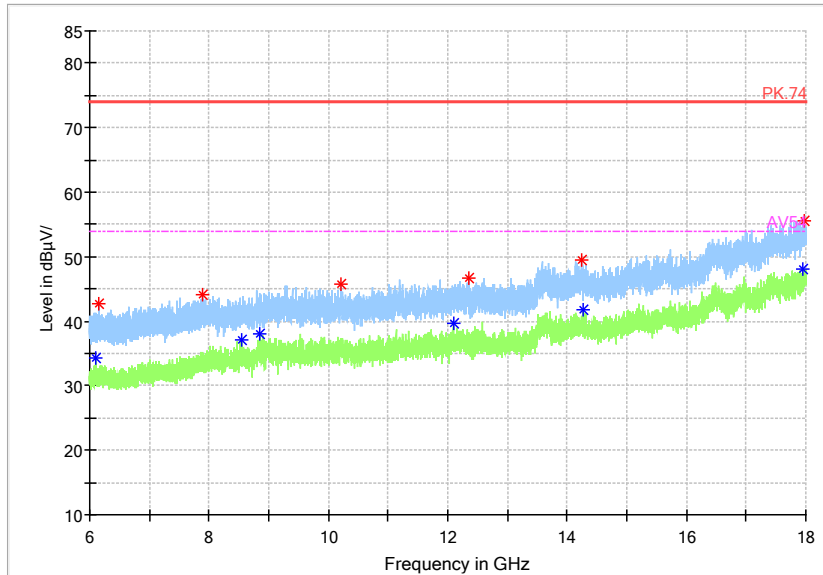

	Preview Result 2-AVG		Preview Result 1-PK+		Critical_Freqs AVG
	Critical_Freqs PK+		PK.74		AV54
	Final_Result PK+		Final_Result AVG		

Frequency Range: 18GHz -40GHz
 Detector: Av mode and PK mode
 Modulation type: 802.11a

Full Spectrum

Frequency Range: 30MHz -1GHz
 Detector: QP mode
 Test Mode: 802.11n(HT20)

Full Spectrum

Frequency Range: 1GHz -6GHz
 Detector: Av mode and PK mode
 Modulation type: 802.11n(HT20)

Full Spectrum

Frequency Range: 6GHz -18GHz
 Detector: Av mode and PK mode
 Modulation type: 802.11n(HT20)

Full Spectrum

- * Preview Result 2-AVG
- * Preview Result 1-PK+
- * Critical_Freqs AVG
- ♦ Critical_Freqs PK+
- PK.74
- ♦ Final_Result AVG
- AV54
- ♦ Final_Result PK+