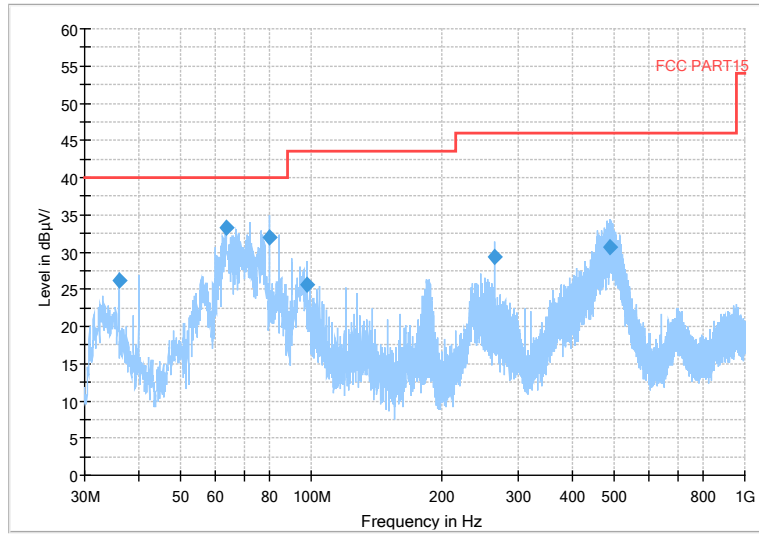

Full Spectrum

Frequency Range: 30MHz -1GHz
Detector: QP mode
Test Mode: 802.11ac(VHT20)