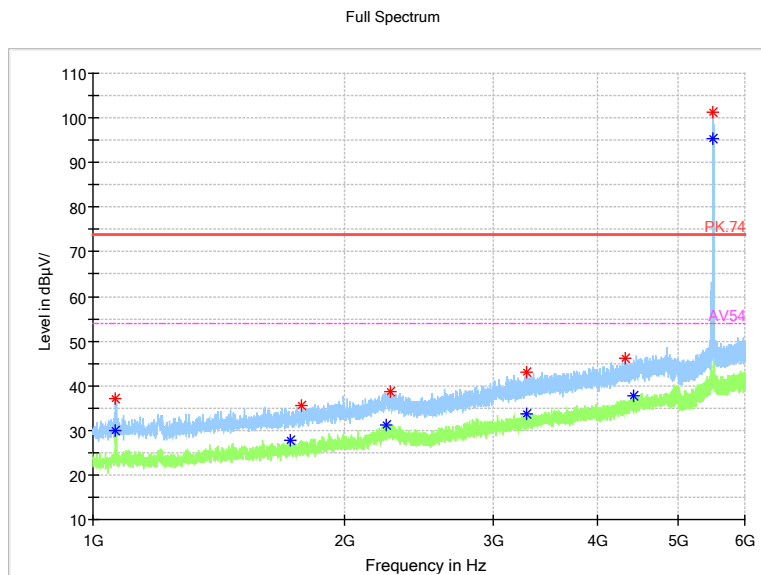

Frequency Range: 1GHz -6GHz
Detector: Av mode and PK mode
Modulation type: 802.11a