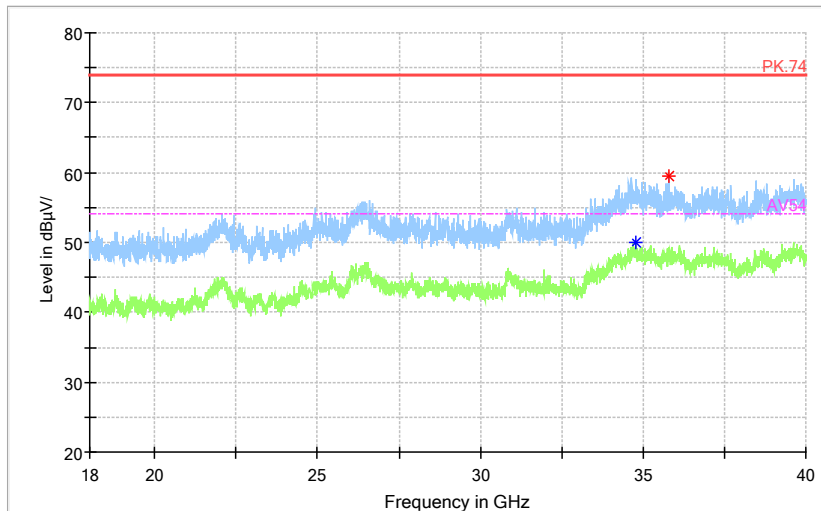

Full Spectrum

- Preview Result 2-AVG
- Preview Result 1-PK+
- Critical_Freqs AVG
- Critical_Freqs PK+
- PK.74
- ♦ Final_Result AVG
- AV54
- ♦ Final_Result PK+

Frequency Range: 18GHz -40GHz
Detector: Av mode and PK mode
Test Mode: 802.11ac(VHT20)