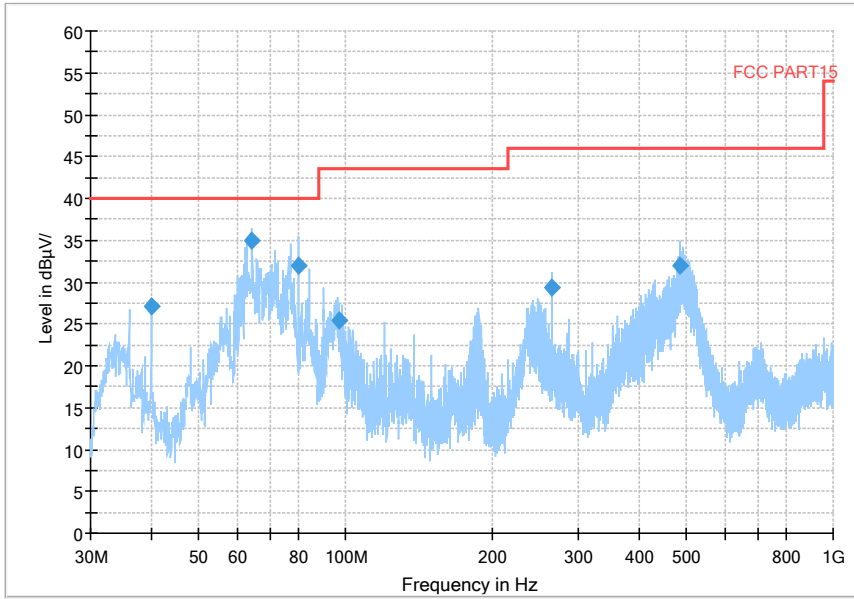

Full Spectrum

Frequency Range: 30MHz -1GHz
Detector: QP mode
Test Mode: 802.11ac(VHT20)