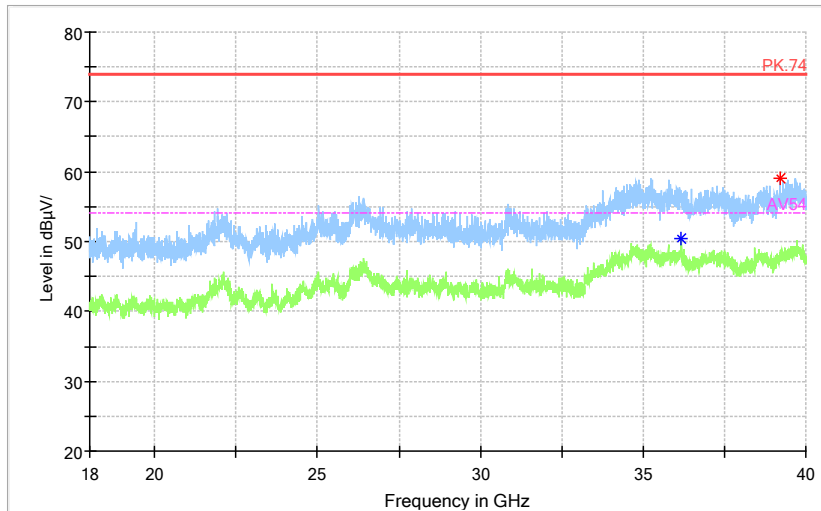

Full Spectrum

— Preview Result 2-AVG   — Preview Result 1-PK+   * Critical_Freqs AVG
* Critical_Freqs PK+   — PK.74   — AV54
◆ Final_Result PK+   ◆ Final_Result AVG

Frequency Range: 18GHz -40GHz
Detector: Av mode and PK mode
Modulation type: 802.11n(HT40)