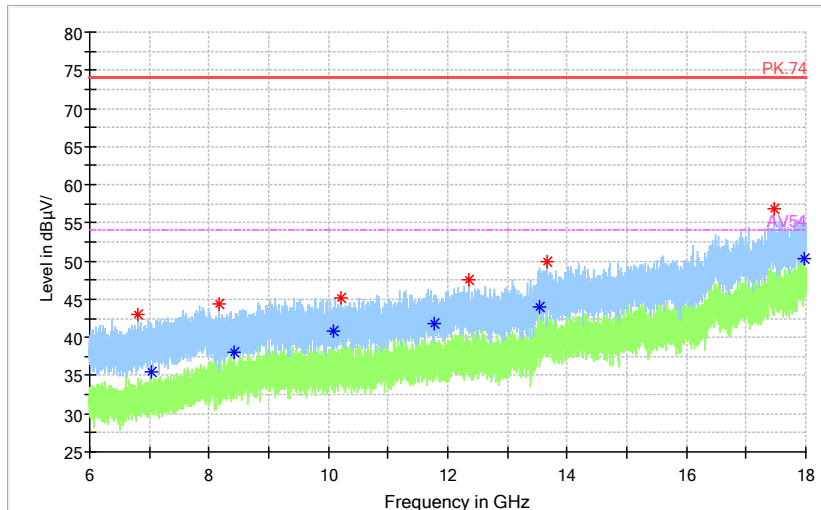

Full Spectrum

— Preview Result 2-AVG — Preview Result 1-PK+ * Critical_Freqs AVG
* Critical_Freqs PK+ — PK.74 — AV54
◆ Final_Result PK+ ◆ Final_Result AVG

Frequency Range: 6GHz -18GHz
Detector: Av mode and PK mode
Test Mode: 802.11ac(VHT80)

Full Spectrum

— Preview Result 2-AVG — Preview Result 1-PK+ * Critical_Freqs AVG
* Critical_Freqs PK+ — PK.74 — AV54
◆ Final_Result PK+ ◆ Final_Result AVG

Frequency Range: 18GHz -40GHz
Detector: Av mode and PK mode
Test Mode: 802.11ac(VHT80)