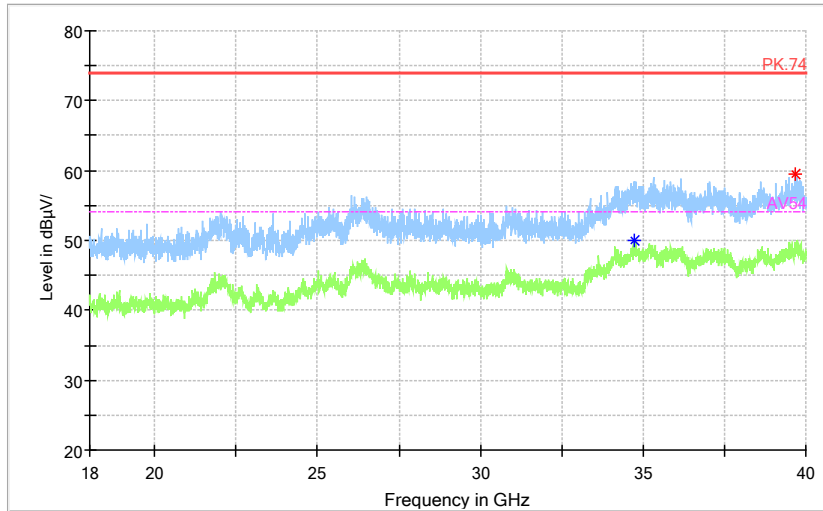

Full Spectrum

	Preview Result 2-AVG		Preview Result 1-PK+		Critical_Freqs AVG
	Critical_Freqs PK+		PK.74		AV54
	Final_Result PK+		Final_Result AVG		

Frequency Range: 18GHz -40GHz
Detector: Av mode and PK mode
Modulation type: 802.11a