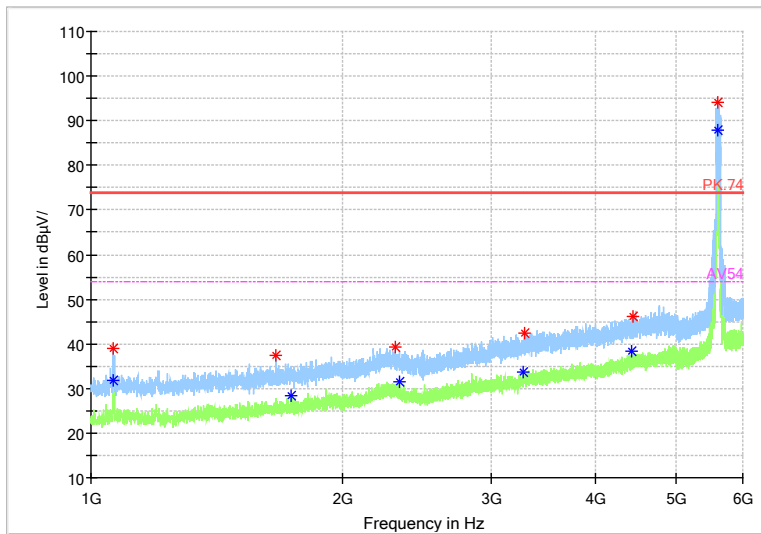

Full Spectrum

— Preview Result 2-AVG — Preview Result 1-PK+ * Critical_Freqs AVG
* Critical_Freqs PK+ — PK.74 — AV54
◆ Final_Result PK+ ◆ Final_Result AVG

Frequency Range: 18GHz -40GHz
Detector: Av mode and PK mode
Test Mode: 802.11ac(VHT80)

Carrier frequency (MHz): 5610

Channel No.:122

Full Spectrum

Frequency Range: 30MHz -1GHz
 Detector: QP mode
 Test Mode: 802.11ac(VHT80)

Full Spectrum

Frequency Range: 1GHz -6GHz
 Detector: Av mode and PK mode
 Test Mode: 802.11ac(VHT80)

Full Spectrum

Frequency Range: 6GHz -18GHz
 Detector: Av mode and PK mode
 Test Mode: 802.11ac(VHT80)

Full Spectrum

Frequency Range: 18GHz -40GHz
 Detector: Av mode and PK mode
 Test Mode: 802.11ac(VHT80)