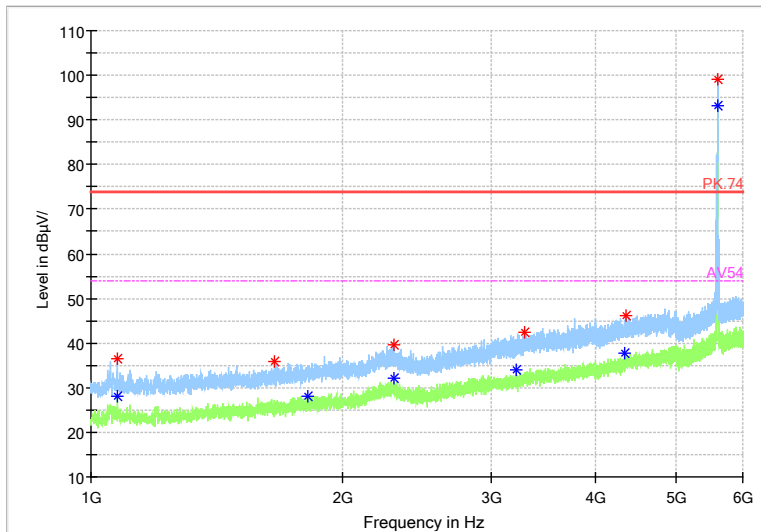

— Preview Result 2-AVG — Preview Result 1-PK+ * Critical_Freqs AVG
* Critical_Freqs PK+ — PK.74 — AV54
◆ Final_Result PK+ ◆ Final_Result AVG

Frequency Range: 6GHz -18GHz
Detector: Av mode and PK mode
Modulation type: 802.11n(HT20)

Full Spectrum

— Preview Result 2-AVG — Preview Result 1-PK+ * Critical_Freqs AVG
* Critical_Freqs PK+ — PK.74 — AV54
◆ Final_Result PK+ ◆ Final_Result AVG

Frequency Range: 18GHz -40GHz
Detector: Av mode and PK mode
Modulation type: 802.11n(HT20)

Full Spectrum

Frequency Range: 30MHz -1GHz
 Detector: QP mode
 Test Mode: 802.11ac(VHT20)

Full Spectrum

Frequency Range: 1GHz -6GHz
 Detector: Av mode and PK mode
 Test Mode: 802.11ac(VHT20)

Full Spectrum