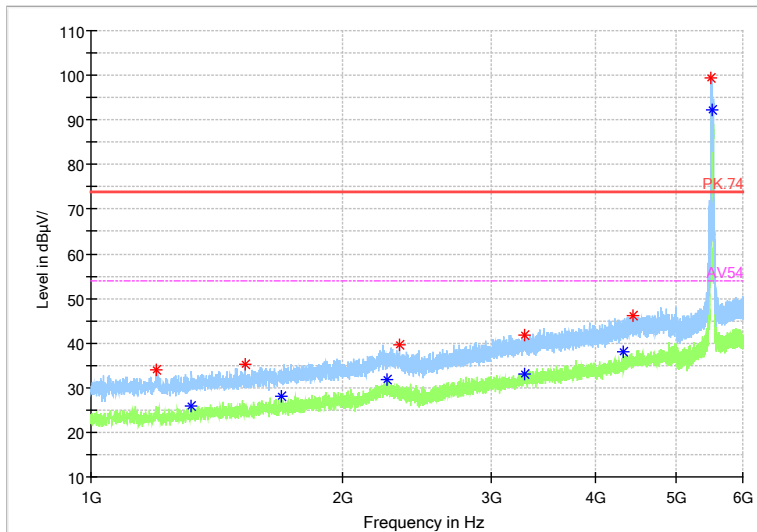

Full Spectrum

— Preview Result 2-AVG — Preview Result 1-PK+ * Critical_Freqs AVG
* Critical_Freqs PK+ — PK.74 — AV54
◆ Final_Result PK+ ◆ Final_Result AVG

Frequency Range: 6GHz -18GHz
Detector: Av mode and PK mode
Modulation type: 802.11n(HT40)

Full Spectrum

— Preview Result 2-AVG — Preview Result 1-PK+ * Critical_Freqs AVG
* Critical_Freqs PK+ — PK.74 — AV54
◆ Final_Result PK+ ◆ Final_Result AVG

Frequency Range: 18GHz -40GHz
Detector: Av mode and PK mode
Modulation type: 802.11n(HT40)

Full Spectrum

Frequency Range: 30MHz -1GHz
 Detector: QP mode
 Test Mode: 802.11ac(VHT40)

Full Spectrum

Frequency Range: 1GHz -6GHz
 Detector: Av mode and PK mode
 Test Mode: 802.11ac(VHT40)

Full Spectrum