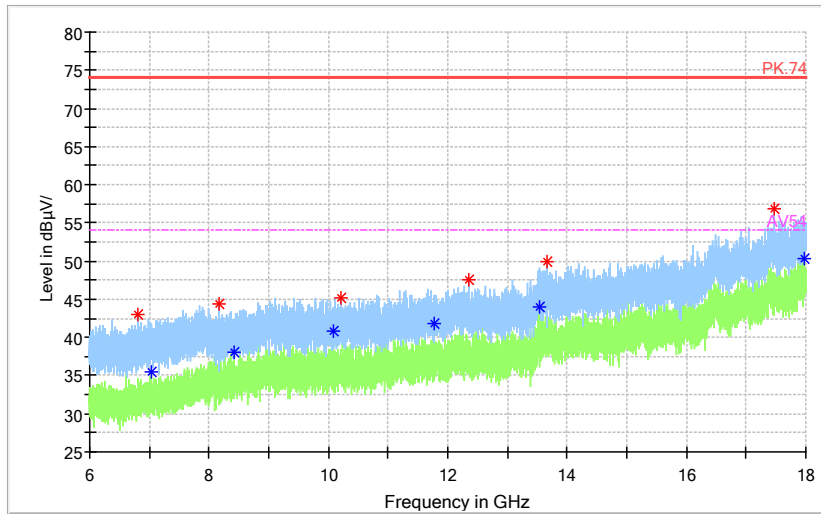

Full Spectrum

— Preview Result 2-AVG — Preview Result 1-PK+ * Critical_Freqs AVG
* Critical_Freqs PK+ — PK.74 — AV54
◆ Final_Result PK+ ◆ Final_Result AVG

Frequency Range: 18GHz -40GHz
 Detector: Av mode and PK mode
 Modulation type: 802.11n(HT40)

Full Spectrum

Frequency Range: 30MHz -1GHz
 Detector: QP mode
 Test Mode: 802.11ac(VHT40)

Full Spectrum

Frequency Range: 1GHz -6GHz
 Detector: Av mode and PK mode
 Test Mode: 802.11ac(VHT40)

Full Spectrum

— Preview Result 2-AVG — Preview Result 1-PK+ * Critical_Freqs AVG
* Critical_Freqs PK+ — PK.74 — AV54
◆ Final_Result PK+ ◆ Final_Result AVG

Frequency Range: 6GHz -18GHz
Detector: Av mode and PK mode
Test Mode: 802.11ac(VHT40)