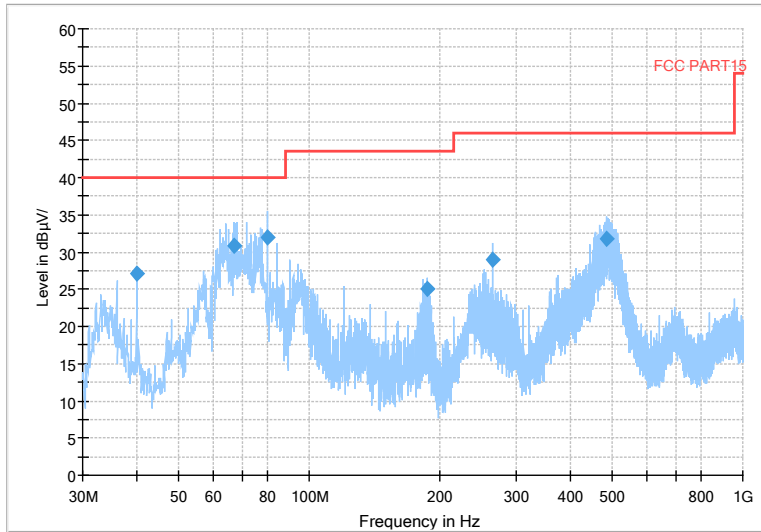

Full Spectrum

Frequency Range: 30MHz -1GHz
Detector: QP mode
Test Mode: 802.11ac(VHT20)