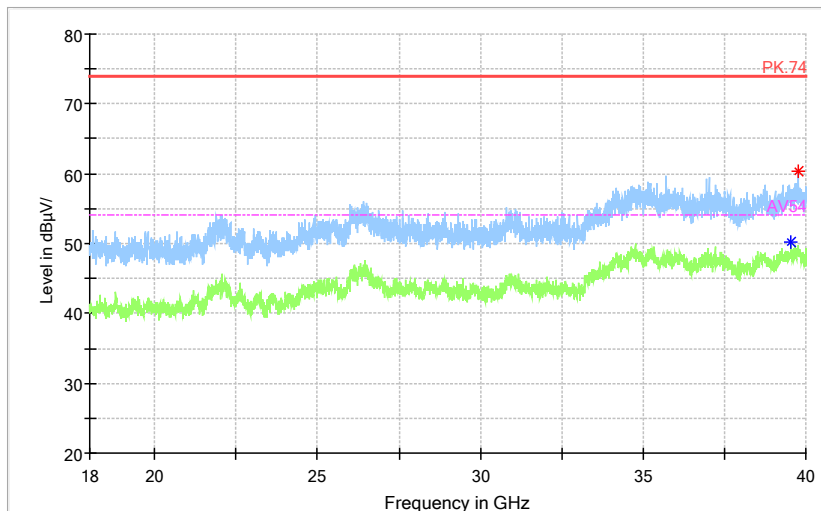

Full Spectrum

— Preview Result 2-AVG   — Preview Result 1-PK+   * Critical_Freqs AVG
* Critical_Freqs PK+   — PK.74   — AV54
◆ Final_Result PK+   ◆ Final_Result AVG

Frequency Range: 18GHz -40GHz
Detector: Av mode and PK mode
Modulation type: 802.11a