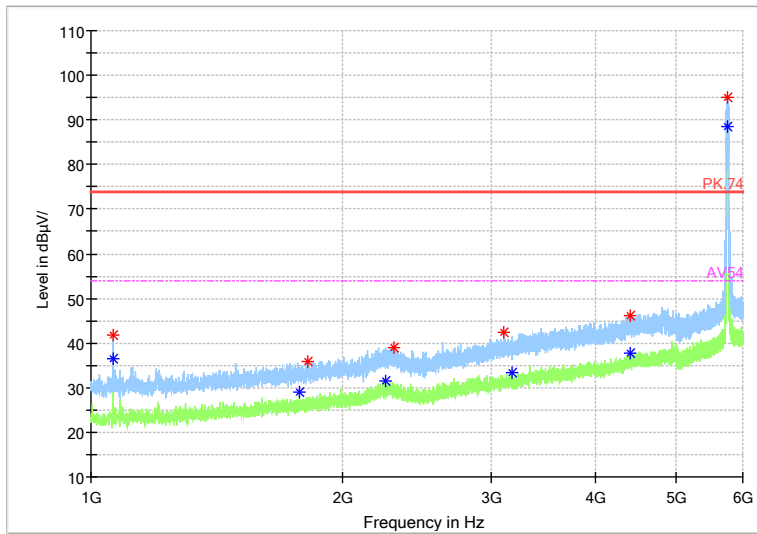

Full Spectrum

	Preview Result 2-AVG		Preview Result 1-PK+		Critical_Freqs AVG
	Critical_Freqs PK+		PK.74		AV54
	Final_Result PK+		Final_Result AVG		

Frequency Range: 18GHz -40GHz
 Detector: Av mode and PK mode
 Modulation type: 802.11n(HT40)

Full Spectrum

Frequency Range: 30MHz -1GHz
 Detector: QP mode
 Test Mode: 802.11ac(VHT40)

Full Spectrum

Frequency Range: 1GHz -6GHz
 Detector: Av mode and PK mode
 Test Mode: 802.11ac(VHT40)

Full Spectrum