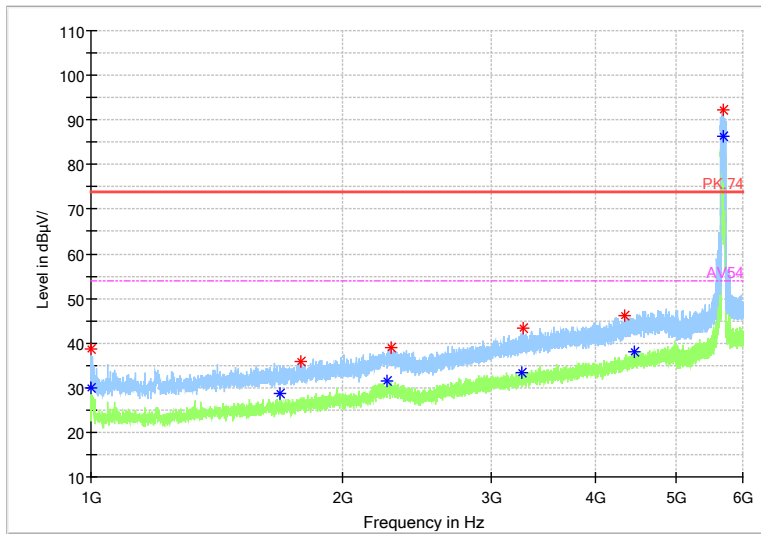

Carrier frequency (MHz): 5610

Channel No.:122

Full Spectrum

Frequency Range: 30MHz -1GHz
 Detector: QP mode
 Test Mode: 802.11ac(VHT80)

Full Spectrum

Frequency Range: 1GHz -6GHz
 Detector: Av mode and PK mode
 Test Mode: 802.11ac(VHT80)

Full Spectrum

Frequency Range: 6GHz -18GHz
 Detector: Av mode and PK mode
 Test Mode: 802.11ac(VHT80)

Full Spectrum

Frequency Range: 18GHz -40GHz
 Detector: Av mode and PK mode
 Test Mode: 802.11ac(VHT80)

Carrier frequency (MHz): 5690
 Channel No.:138

Full Spectrum

Frequency Range: 30MHz -1GHz
Detector: QP mode
Test Mode: 802.11ac(VHT80)

Full Spectrum

Frequency Range: 1GHz -6GHz
Detector: Av mode and PK mode
Test Mode: 802.11ac(VHT80)