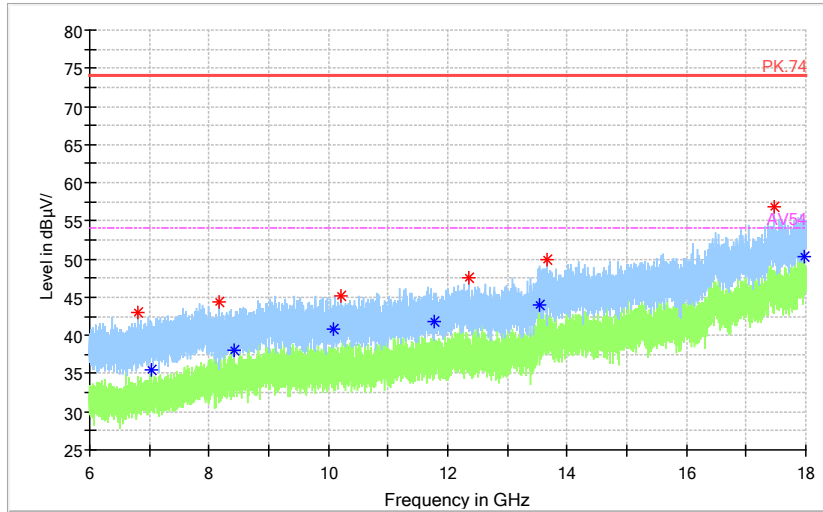

Full Spectrum

— Preview Result 2-AVG — Preview Result 1-PK+ * Critical_Freqs AVG
* Critical_Freqs PK+ — PK.74 — AV54
◆ Final_Result PK+ ◆ Final_Result AVG

Frequency Range: 18GHz -40GHz
Detector: Av mode and PK mode
Modulation type: 802.11n(HT20)

Full Spectrum

Frequency Range: 30MHz -1GHz
 Detector: QP mode
 Test Mode: 802.11ac(VHT20)

Full Spectrum

Frequency Range: 1GHz -6GHz
 Detector: Av mode and PK mode
 Test Mode: 802.11ac(VHT20)

Full Spectrum

— Preview Result 2-AVG — Preview Result 1-PK+ * Critical_Freqs AVG
* Critical_Freqs PK+ — PK.74 — AV54
◆ Final_Result PK+ ◆ Final_Result AVG

Frequency Range: 6GHz -18GHz
Detector: Av mode and PK mode
Test Mode: 802.11ac(VHT20)