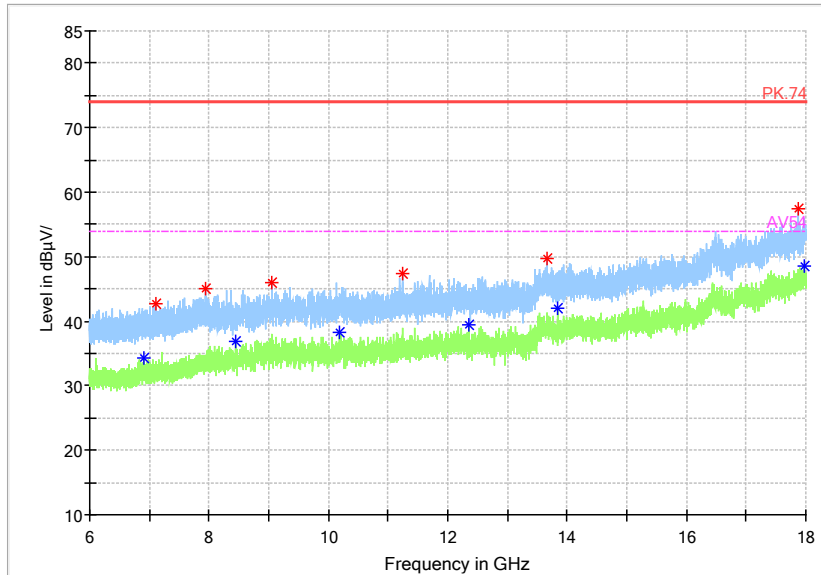

Frequency Range: 18GHz -40GHz
 Detector: Av mode and PK mode
 Modulation type: 802.11n(HT20)

Full Spectrum

Frequency Range: 30MHz -1GHz
 Detector: QP mode
 Test Mode: 802.11ac(VHT20)

Full Spectrum

Frequency Range: 1GHz -6GHz
 Detector: Av mode and PK mode
 Test Mode: 802.11ac(VHT20)

Full Spectrum

Frequency Range: 6GHz -18GHz
 Detector: Av mode and PK mode
 Test Mode: 802.11ac(VHT20)

Full Spectrum

- * Preview Result 2-AVG
- * Preview Result 1-PK+
- * Critical_Freqs AVG
- * Critical_Freqs PK+
- PK.74
- * Final_Result AVG
- AV54
- * Final_Result PK+