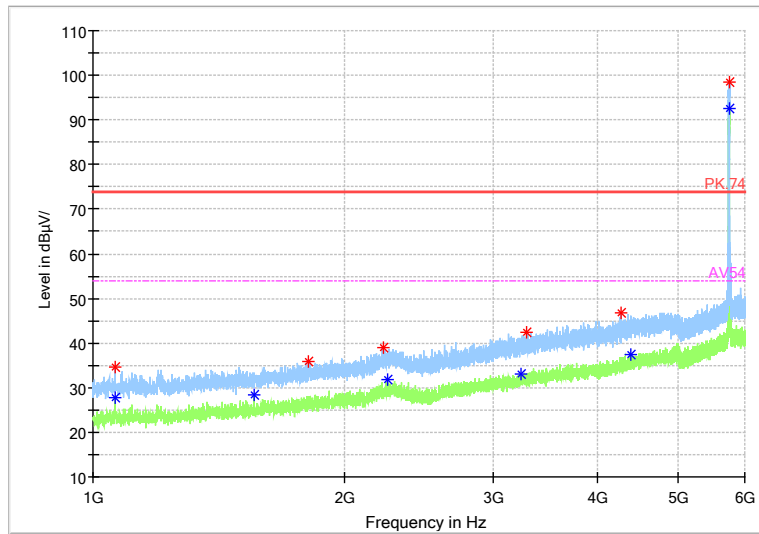

Full Spectrum

— Preview Result 2-AVG — Preview Result 1-PK+ * Critical_Freqs AVG
* Critical_Freqs PK+ — PK.74 — AV54
◆ Final_Result PK+ ◆ Final_Result AVG

Frequency Range: 6GHz -18GHz
Detector: Av mode and PK mode
Test Mode: 802.11ac(VHT80)

Full Spectrum

— Preview Result 2-AVG — Preview Result 1-PK+ * Critical_Freqs AVG
* Critical_Freqs PK+ — PK.74 — AV54
◆ Final_Result PK+ ◆ Final_Result AVG

Frequency Range: 18GHz -40GHz
Detector: Av mode and PK mode
Test Mode: 802.11ac(VHT80)

Carrier frequency (MHz): 5745
Channel No.:149

Full Spectrum

Frequency Range: 30MHz -1GHz
 Detector: QP mode
 Test Mode: 802.11a

Full Spectrum

Frequency Range: 1GHz -6GHz
 Detector: Av mode and PK mode
 Modulation type: 802.11a