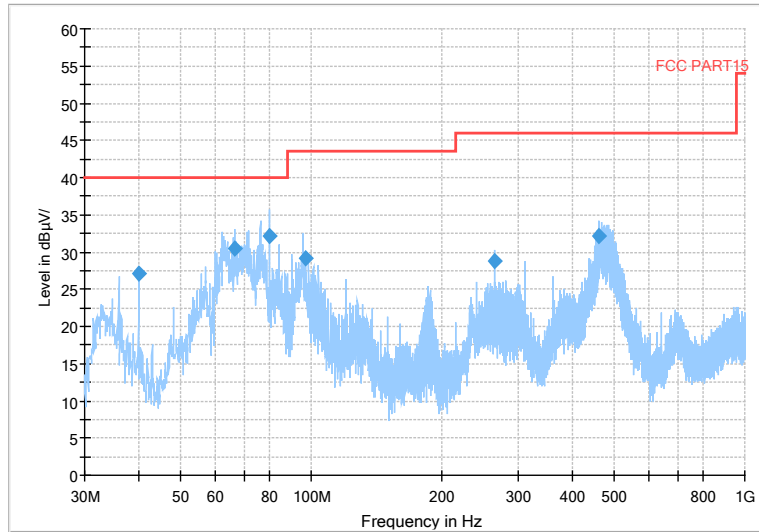

Full Spectrum

Frequency Range: 30MHz -1GHz
Detector: QP mode
Test Mode: 802.11ac(VHT20)