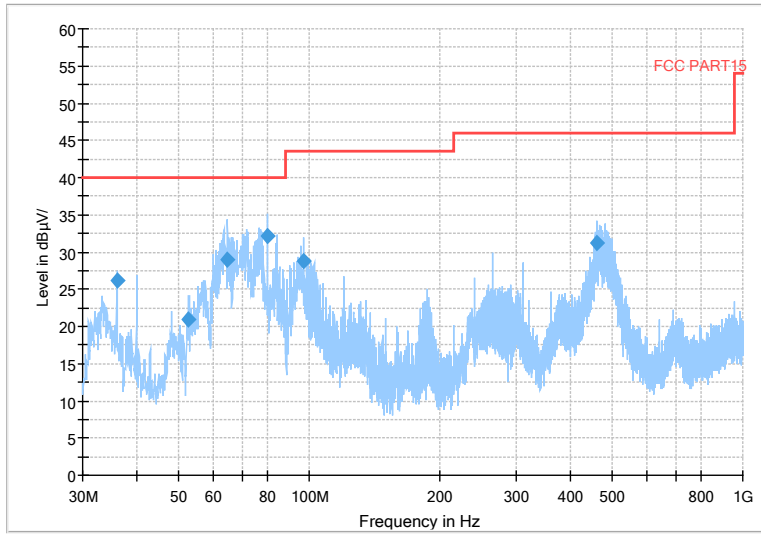

Full Spectrum

Frequency Range: 30MHz -1GHz
Detector: QP mode
Test Mode: 802.11n(HT20)