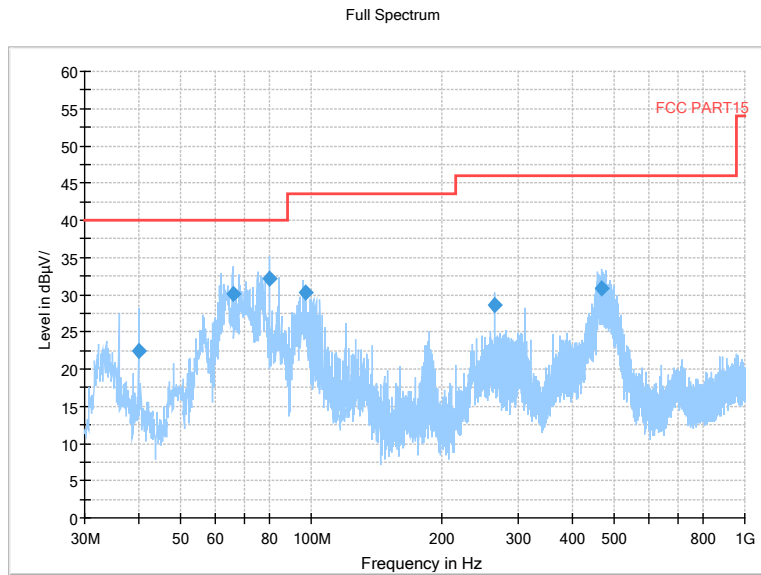

Carrier frequency (MHz): 5825
Channel No.:165

Frequency Range: 30MHz -1GHz
Detector: QP mode
Test Mode: 802.11a