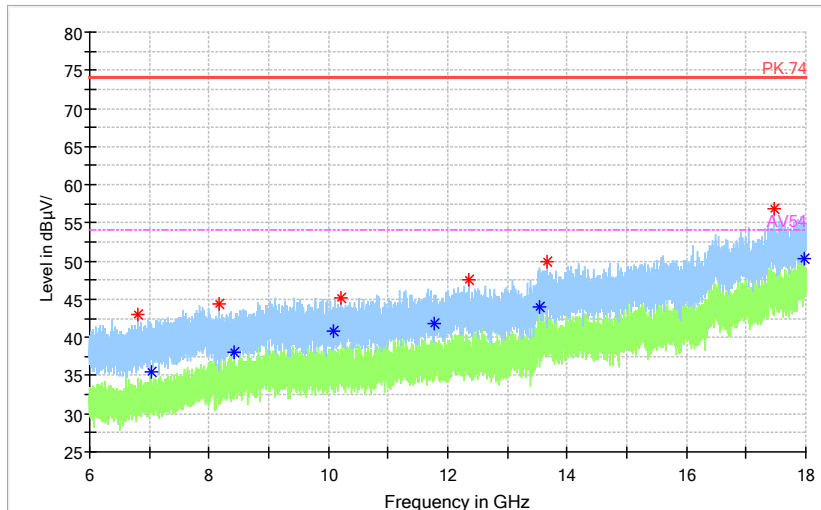

Full Spectrum

— Preview Result 2-AVG — Preview Result 1-PK+ * Critical_Freqs AVG
* Critical_Freqs PK+ — PK.74 — AV54
◆ Final_Result PK+ ◆ Final_Result AVG

Frequency Range: 18GHz -40GHz
 Detector: Av mode and PK mode
 Modulation type: 802.11a

Full Spectrum

Frequency Range: 30MHz -1GHz
 Detector: QP mode
 Test Mode: 802.11n(HT20)

Full Spectrum

Frequency Range: 1GHz -6GHz
 Detector: Av mode and PK mode
 Modulation type: 802.11n(HT20)

Full Spectrum

— Preview Result 2-AVG — Preview Result 1-PK+ * Critical_Freqs AVG
* Critical_Freqs PK+ — PK.74 — AV54
◆ Final_Result PK+ ◆ Final_Result AVG

Frequency Range: 6GHz -18GHz
Detector: Av mode and PK mode
Modulation type: 802.11n(HT20)