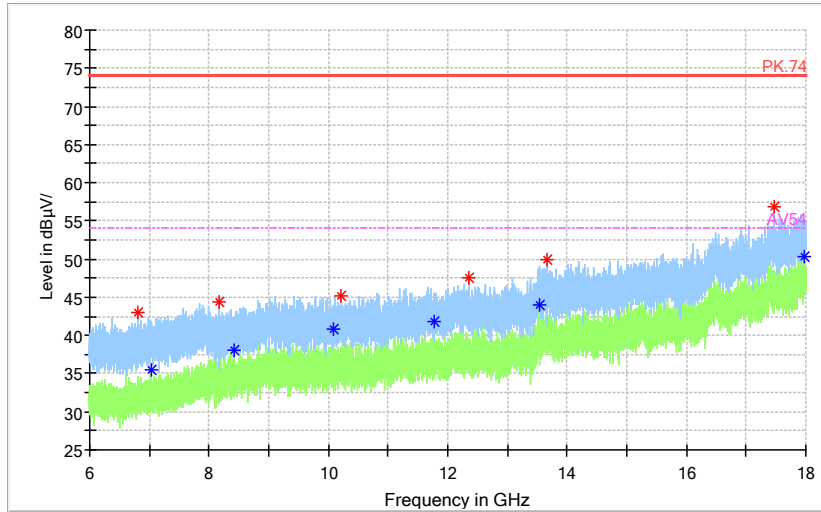

Full Spectrum

— Preview Result 2-AVG — Preview Result 1-PK+ * Critical_Freqs AVG
* Critical_Freqs PK+ — PK.74 — AV54
◆ Final_Result PK+ ◆ Final_Result AVG

Frequency Range: 18GHz -40GHz
Detector: Av mode and PK mode
Modulation type: 802.11n(HT40)

Full Spectrum

Frequency Range: 30MHz -1GHz
 Detector: QP mode
 Test Mode: 802.11ac(VHT40)

Full Spectrum

Frequency Range: 1GHz -6GHz
 Detector: Av mode and PK mode
 Test Mode: 802.11ac(VHT40)

Full Spectrum

— Preview Result 2-AVG — Preview Result 1-PK+ * Critical_Freqs AVG
* Critical_Freqs PK+ — PK.74 — AV54
◆ Final_Result PK+ ◆ Final_Result AVG

Frequency Range: 6GHz -18GHz
Detector: Av mode and PK mode
Test Mode: 802.11ac(VHT40)