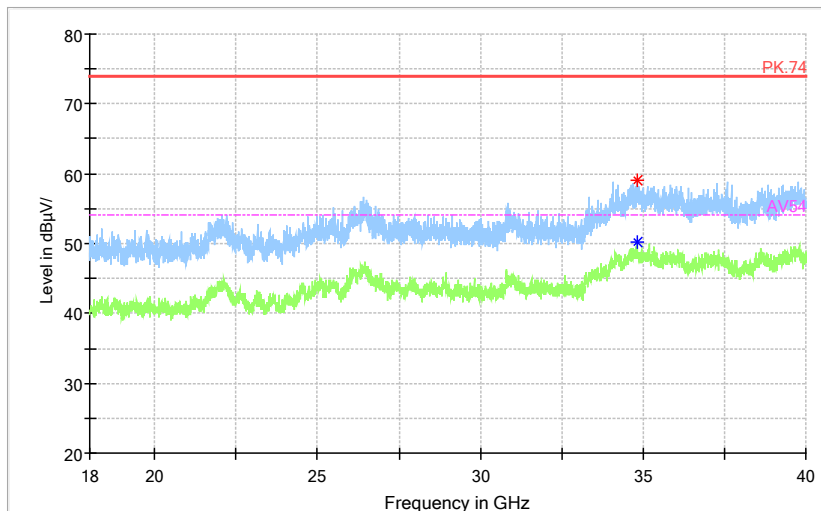

Full Spectrum

— Preview Result 2-AVG   — Preview Result 1-PK+   * Critical_Freqs AVG
* Critical_Freqs PK+   — PK.74   — AV54
◆ Final_Result PK+   ◆ Final_Result AVG

Frequency Range: 18GHz -40GHz
Detector: Av mode and PK mode
Test Mode: 802.11ac(VHT20)

Carrier frequency (MHz): 5510
Channel No.:102