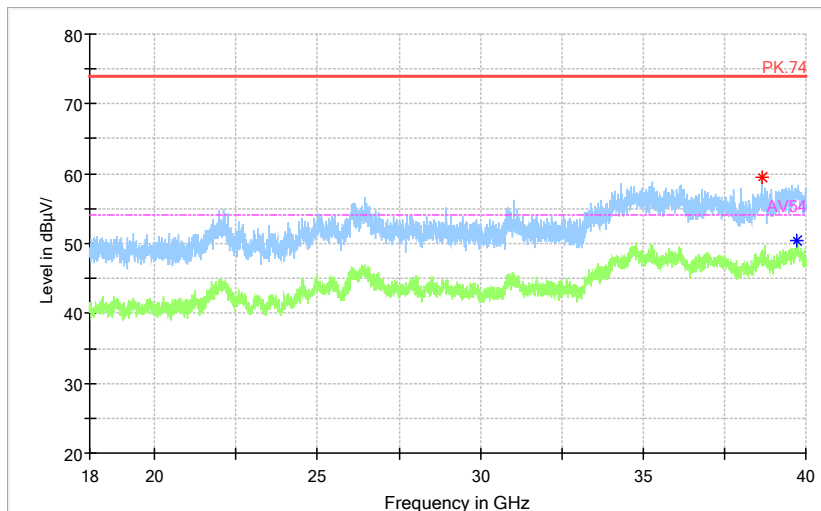

Full Spectrum

◆ Preview Result 2-AVG   ◆ Preview Result 1-PK+   * Critical_Freqs AVG
* Critical_Freqs PK+   ◆ Final_Result PK+   ◆ Final_Result AVG

Frequency Range: 18GHz -40GHz
Detector: Av mode and PK mode
Test Mode: 802.11ac(VHT40)

Carrier frequency (MHz): 5590
Channel No.:118