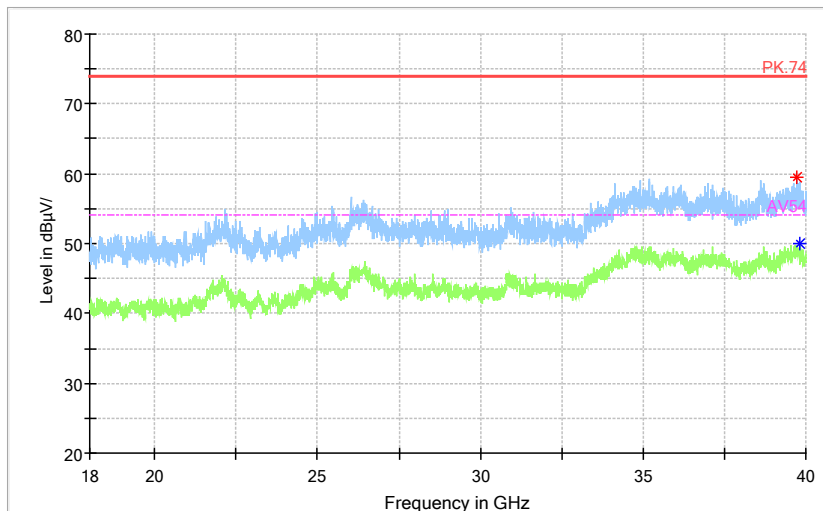

Full Spectrum

◆ Preview Result 2-AVG   ◆ Preview Result 1-PK+   * Critical_Freqs AVG
* Critical_Freqs PK+   ◆ Final_Result PK+   ◆ Final_Result AVG

Frequency Range: 18GHz -40GHz
Detector: Av mode and PK mode
Modulation type: 802.11a