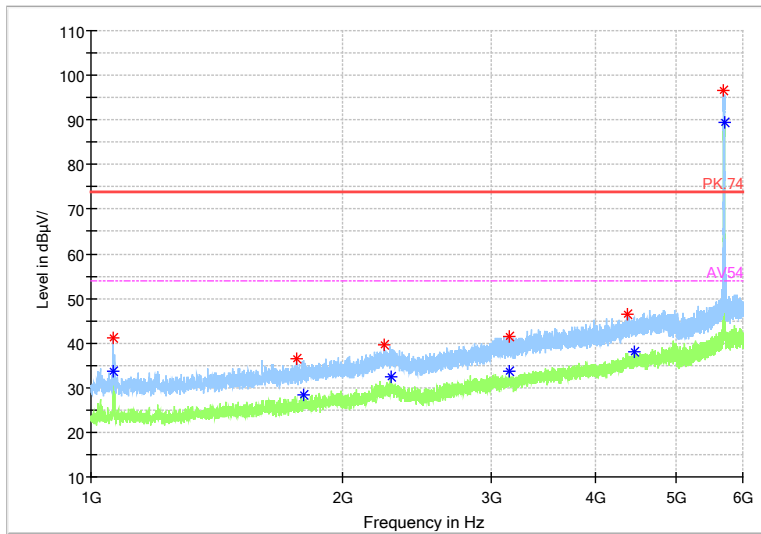

◆ Preview Result 2-AVG ◆ Preview Result 1-PK+ * Critical_Freqs AVG
* Critical_Freqs PK+ ◆ Final_Result PK+ ◆ Final_Result AVG

Frequency Range: 6GHz -18GHz
 Detector: Av mode and PK mode
 Modulation type: 802.11a

Full Spectrum

◆ Preview Result 2-AVG ◆ Preview Result 1-PK+ * Critical_Freqs AVG
* Critical_Freqs PK+ ◆ Final_Result PK+ ◆ Final_Result AVG

Frequency Range: 18GHz -40GHz
 Detector: Av mode and PK mode
 Modulation type: 802.11a

Full Spectrum

Frequency Range: 30MHz -1GHz
 Detector: QP mode
 Test Mode: 802.11n(HT20)

Full Spectrum

Frequency Range: 1GHz -6GHz
 Detector: Av mode and PK mode
 Modulation type: 802.11n(HT20)

Full Spectrum