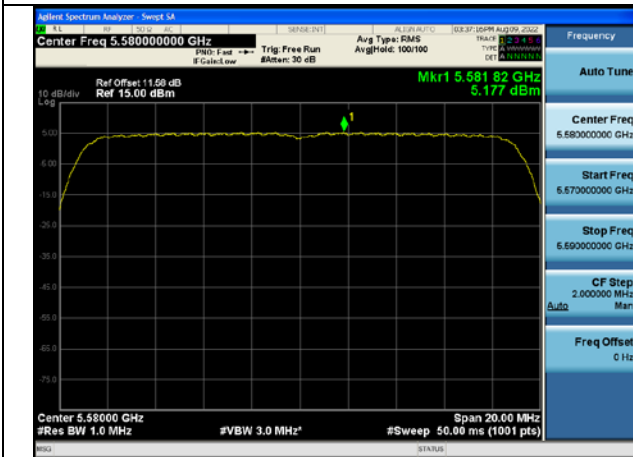

Test Mode: 802.11n HT20

Test Mode:802.11n HT20 5500MHz Chain0

Test Mode:802.11n HT20 5580MHz Chain0

Test Mode:802.11n HT20 5700MHz Chain0

Test Mode:802.11n HT20 5500MHz Chain1

Test Mode:802.11n HT20 5580MHz Chain1

Test Mode:802.11n HT20 5700MHz Chain1

Test Mode: 802.11ac VHT20

Test Mode:802.11ac VHT20 5500MHz Chain0

Test Mode:802.11ac VHT20 5580MHz Chain0

Test Mode:802.11ac VHT20 5700MHz Chain0

Test Mode:802.11ac VHT20 5500MHz Chain1