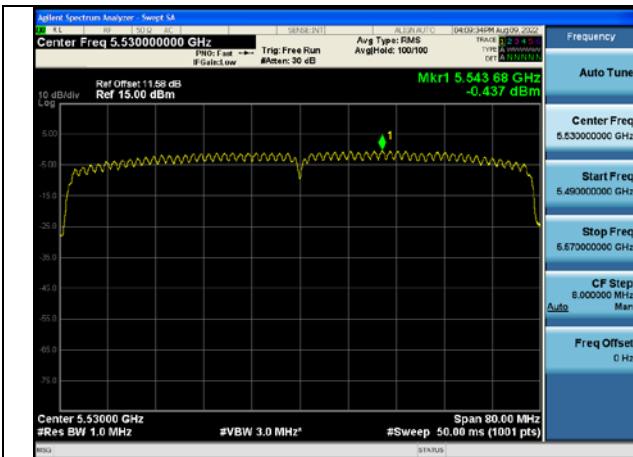

Test Mode:802.11ac VHT40 5670MHz Chain0

Test Mode:802.11ac VHT40 5510MHz Chain1

Test Mode:802.11ac VHT40 5590MHz Chain1

Test Mode:802.11ac VHT40 5670MHz Chain1

Test Mode: 802.11ac VHT80

Test Mode:802.11ac VHT80 5530MHz Chain0

Test Mode:802.11ac VHT80 5610MHz Chain0

Test Mode:802.11ac VHT80 5530MHz Chain1

Test Mode:802.11ac VHT80 5610MHz Chain1