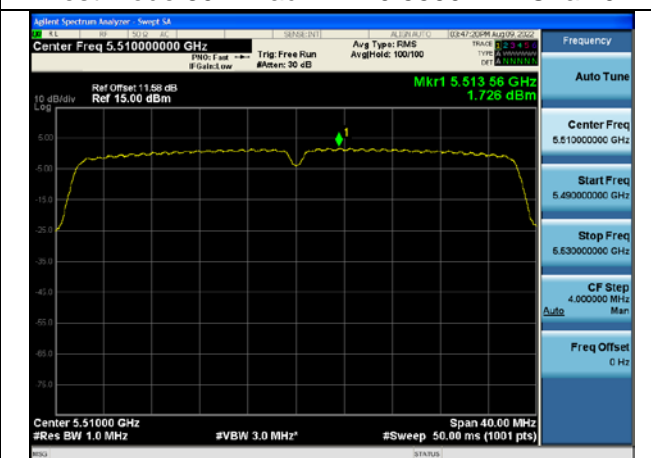

Test Mode:802.11n HT40 5510MHz Chain1

Test Mode:802.11n HT40 5590MHz Chain1

Test Mode:802.11n HT40 5670MHz Chain1

Test Mode: 802.11ac VHT40

Test Mode:802.11ac VHT40 5510MHz Chain0

Test Mode:802.11ac VHT40 5590MHz Chain0

Test Mode:802.11ac VHT40 5670MHz Chain0

Test Mode:802.11ac VHT40 5510MHz Chain1

Test Mode:802.11ac VHT40 5590MHz Chain1

Test Mode:802.11ac VHT40 5670MHz Chain1

Test Mode: 802.11ac VHT80

Test Mode:802.11ac VHT80 5530MHz Chain0