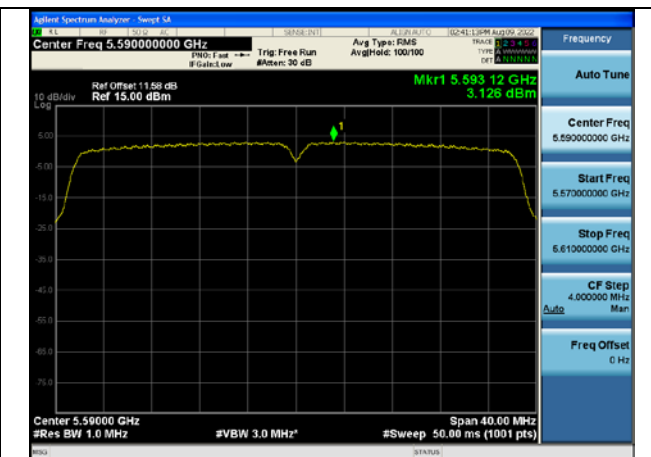

Test Mode:802.11n HT20 5700MHz Chain1

Test Mode: 802.11ac VHT20

Test Mode:802.11ac VHT20 5500MHz Chain0

Test Mode:802.11ac VHT20 5580MHz Chain0

Test Mode:802.11ac VHT20 5700MHz Chain0

Test Mode:802.11ac VHT20 5500MHz Chain1

Test Mode:802.11ac VHT20 5580MHz Chain1

Test Mode:802.11ac VHT20 5700MHz Chain1

Test Mode: 802.11n HT40

Test Mode:802.11n HT40 5510MHz Chain0

Test Mode:802.11n HT40 5590MHz Chain0

Test Mode:802.11n HT40 5670MHz Chain0

Test Mode:802.11n HT40 5510MHz Chain1

Test Mode:802.11n HT40 5590MHz Chain1

Test Mode:802.11n HT40 5670MHz Chain1

Test Mode: 802.11ac VHT40

Test Mode:802.11ac VHT40 5510MHz Chain0

Test Mode:802.11ac VHT40 5590MHz Chain0