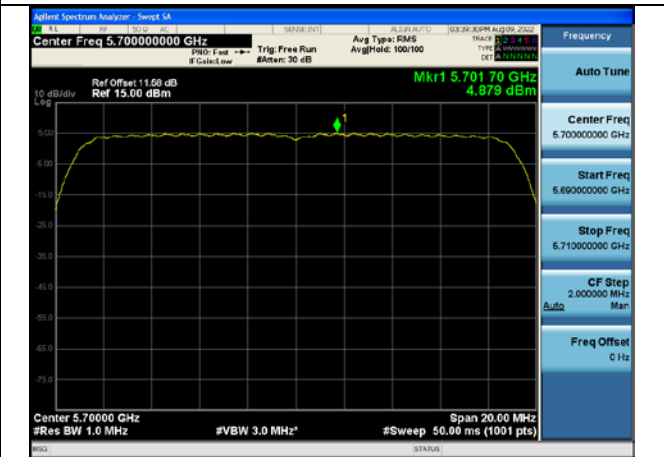

Test Mode: 802.11n HT20

Test Mode:802.11n HT20 5500MHz Chain0

Test Mode:802.11n HT20 5580MHz Chain0

Test Mode:802.11n HT20 5700MHz Chain0

Test Mode:802.11n HT20 5500MHz Chain1

Test Mode:802.11n HT20 5580MHz Chain1

Test Mode:802.11n HT20 5700MHz Chain1

Test Mode: 802.11ac VHT20

Test Mode:802.11ac VHT20 5500MHz Chain0

Test Mode:802.11ac VHT20 5580MHz Chain0

Test Mode:802.11ac VHT20 5700MHz Chain0

Test Mode:802.11ac VHT20 5500MHz Chain1