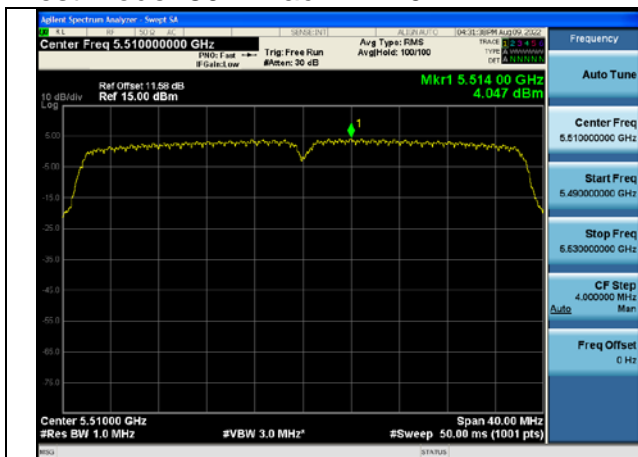

Test Mode:802.11ac VHT20 5580MHz Chain1

Test Mode:802.11ac VHT20 5700MHz Chain1

Test Mode: 802.11n HT40

Test Mode:802.11n HT40 5510MHz Chain0

Test Mode:802.11n HT40 5590MHz Chain0

Test Mode:802.11n HT40 5670MHz Chain0

Test Mode:802.11n HT40 5510MHz Chain1

Test Mode:802.11n HT40 5590MHz Chain1

Test Mode:802.11n HT40 5670MHz Chain1

Test Mode: 802.11ac VHT40

Test Mode:802.11ac VHT40 5510MHz Chain0

Test Mode:802.11ac VHT40 5590MHz Chain0