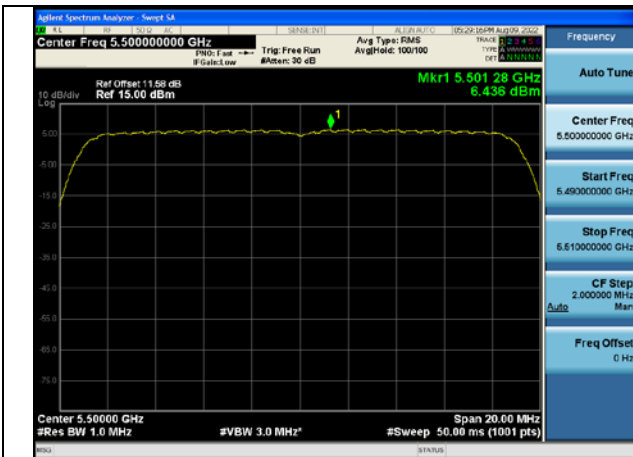

Test Mode: 802.11n HT20

Test Mode:802.11n HT20 5500MHz Chain0

Test Mode:802.11n HT20 5580MHz Chain0

Test Mode:802.11n HT20 5700MHz Chain0

Test Mode:802.11n HT20 5500MHz Chain1

Test Mode:802.11n HT20 5580MHz Chain1

Test Mode:802.11n HT20 5700MHz Chain1

Test Mode: 802.11ac VHT20

Test Mode:802.11ac VHT20 5500MHz Chain0

Test Mode:802.11ac VHT20 5580MHz Chain0

Test Mode:802.11ac VHT20 5700MHz Chain0

Test Mode:802.11ac VHT20 5500MHz Chain1