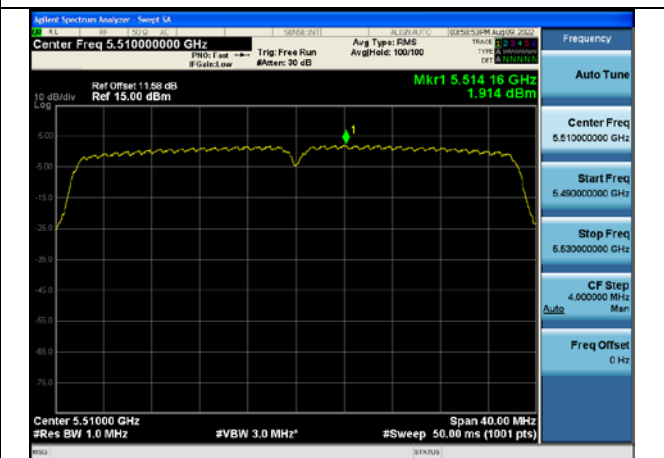

Test Mode:802.11ac VHT20 5580MHz Chain1

Test Mode:802.11ac VHT20 5700MHz Chain1

Test Mode: 802.11n HT40

Test Mode:802.11n HT40 5510MHz Chain0

Test Mode:802.11n HT40 5590MHz Chain0

Test Mode:802.11n HT40 5670MHz Chain0

Test Mode:802.11n HT40 5510MHz Chain1

Test Mode:802.11n HT40 5590MHz Chain1

Test Mode:802.11n HT40 5670MHz Chain1

Test Mode: 802.11ac VHT40

Test Mode:802.11ac VHT40 5510MHz Chain0

Test Mode:802.11ac VHT40 5590MHz Chain0