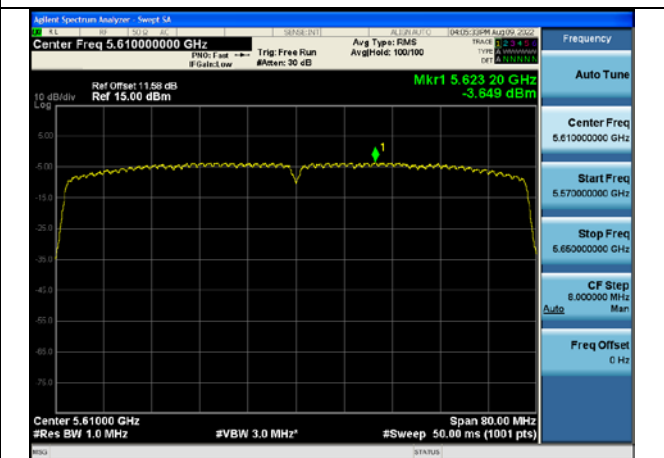

Test Mode:802.11ac VHT40 5670MHz Chain0

Test Mode:802.11ac VHT40 5510MHz Chain1

Test Mode:802.11ac VHT40 5590MHz Chain1

Test Mode:802.11ac VHT40 5670MHz Chain1

Test Mode: 802.11ac VHT80

Test Mode:802.11ac VHT80 5530MHz Chain0

Test Mode:802.11ac VHT80 5610MHz Chain0

Test Mode:802.11ac VHT80 5530MHz Chain1

Test Mode:802.11ac VHT80 5610MHz Chain1