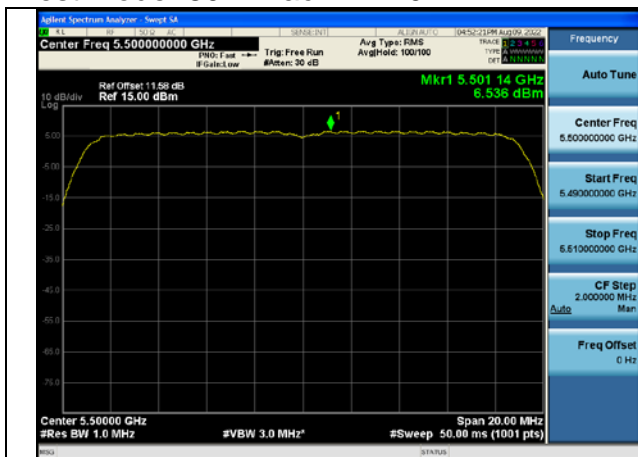

Test Mode: 802.11n HT20

Test Mode:802.11n HT20 5500MHz Chain0

Test Mode:802.11n HT20 5580MHz Chain0

Test Mode:802.11n HT20 5700MHz Chain0

Test Mode:802.11n HT20 5500MHz Chain1

Test Mode:802.11n HT20 5580MHz Chain1

Test Mode:802.11n HT20 5700MHz Chain1

Test Mode: 802.11ac VHT20

Test Mode:802.11ac VHT20 5500MHz Chain0

Test Mode:802.11ac VHT20 5580MHz Chain0

Test Mode:802.11ac VHT20 5700MHz Chain0

Test Mode:802.11ac VHT20 5500MHz Chain1