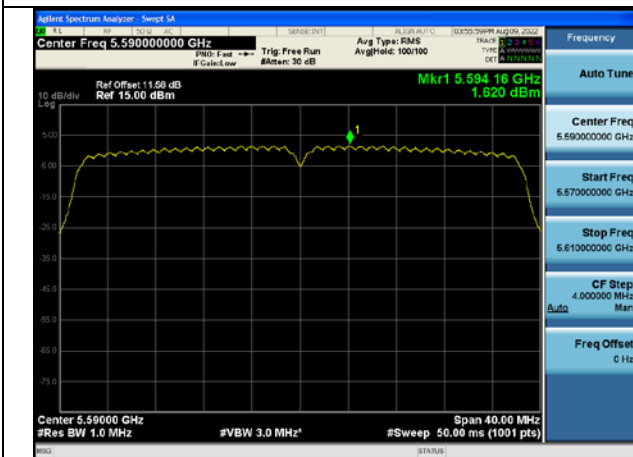

Test Mode:802.11n HT40 5670MHz Chain0

Test Mode:802.11n HT40 5590MHz Chain1