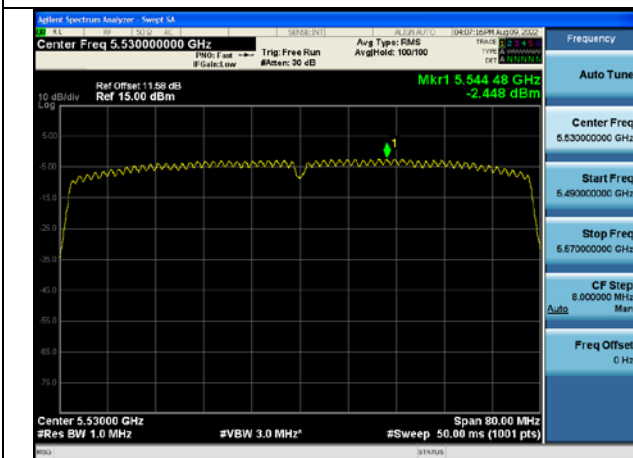

Test Mode:802.11ac VHT40 5670MHz Chain0

Test Mode:802.11ac VHT40 5510MHz Chain1

Test Mode:802.11ac VHT40 5590MHz Chain1

Test Mode:802.11ac VHT40 5670MHz Chain1

Test Mode: 802.11ac VHT80

Test Mode:802.11ac VHT80 5530MHz Chain0

Test Mode:802.11ac VHT80 5610MHz Chain0

Test Mode:802.11ac VHT80 5530MHz Chain1

Test Mode:802.11ac VHT80 5610MHz Chain1