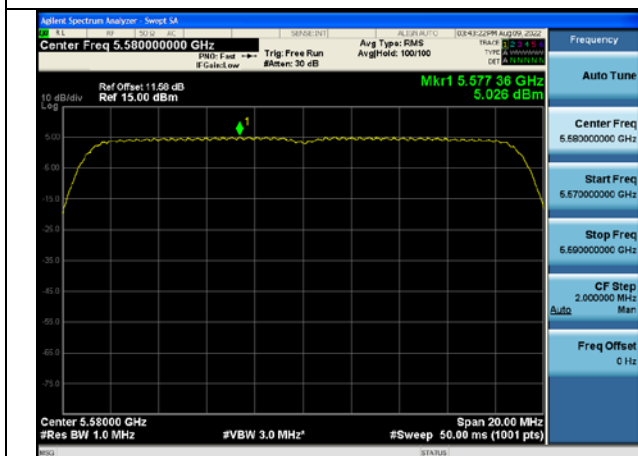

Test Mode:802.11n HT20 5700MHz Chain1

Test Mode: 802.11ac VHT20

Test Mode:802.11ac VHT20 5500MHz Chain0

Test Mode:802.11ac VHT20 5580MHz Chain0

Test Mode:802.11ac VHT20 5700MHz Chain0

Test Mode:802.11ac VHT20 5500MHz Chain1

Test Mode:802.11ac VHT20 5580MHz Chain1

Test Mode:802.11ac VHT20 5700MHz Chain1

Test Mode: 802.11n HT40

Test Mode:802.11n HT40 5510MHz Chain0

Test Mode:802.11n HT40 5590MHz Chain0

Test Mode:802.11n HT40 5670MHz Chain0