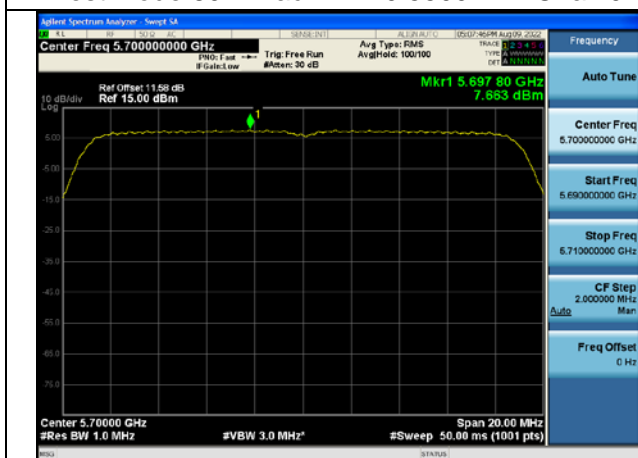

Test Mode: 802.11n HT20

Test Mode:802.11n HT20 5500MHz Chain0

Test Mode:802.11n HT20 5580MHz Chain0

Test Mode:802.11n HT20 5700MHz Chain0

Test Mode:802.11n HT20 5500MHz Chain1

Test Mode:802.11n HT20 5580MHz Chain1

Test Mode:802.11n HT20 5700MHz Chain1

Test Mode: 802.11ac VHT20

Test Mode:802.11ac VHT20 5500MHz Chain0

Test Mode:802.11ac VHT20 5580MHz Chain0

Test Mode:802.11ac VHT20 5700MHz Chain0

Test Mode:802.11ac VHT20 5500MHz Chain1