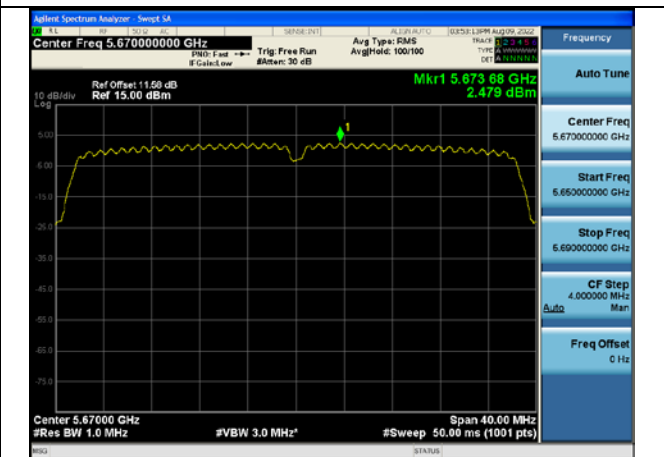

Test Mode:802.11ac VHT20 5580MHz Chain1

Test Mode:802.11ac VHT20 5700MHz Chain1

Test Mode: 802.11n HT40

Test Mode:802.11n HT40 5510MHz Chain0

Test Mode:802.11n HT40 5590MHz Chain0

Test Mode:802.11n HT40 5670MHz Chain0

Test Mode:802.11n HT40 5510MHz Chain1

Test Mode:802.11n HT40 5590MHz Chain1

Test Mode:802.11n HT40 5670MHz Chain1

Test Mode: 802.11ac VHT40

Test Mode:802.11ac VHT40 5510MHz Chain0

Test Mode:802.11ac VHT40 5590MHz Chain0