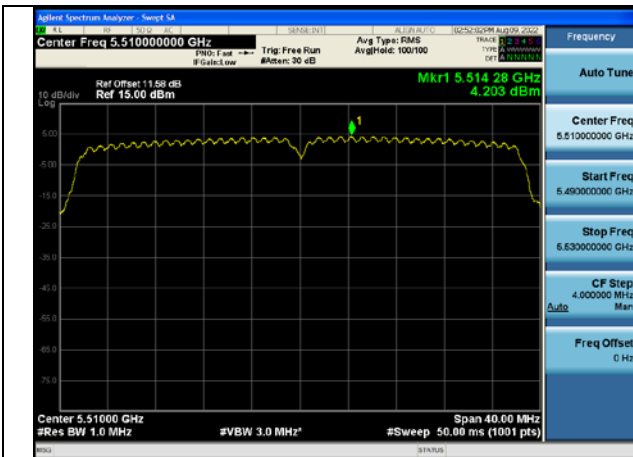

Test Mode:802.11n HT20 5700MHz Chain1

Test Mode: 802.11ac VHT20

Test Mode:802.11ac VHT20 5500MHz Chain0

Test Mode:802.11ac VHT20 5580MHz Chain0

Test Mode:802.11ac VHT20 5700MHz Chain0

Test Mode:802.11ac VHT20 5500MHz Chain1

Test Mode:802.11ac VHT20 5580MHz Chain1

Test Mode:802.11ac VHT20 5700MHz Chain1

Test Mode: 802.11n HT40

Test Mode:802.11n HT40 5510MHz Chain0

Test Mode:802.11n HT40 5590MHz Chain0

Test Mode:802.11n HT40 5670MHz Chain0