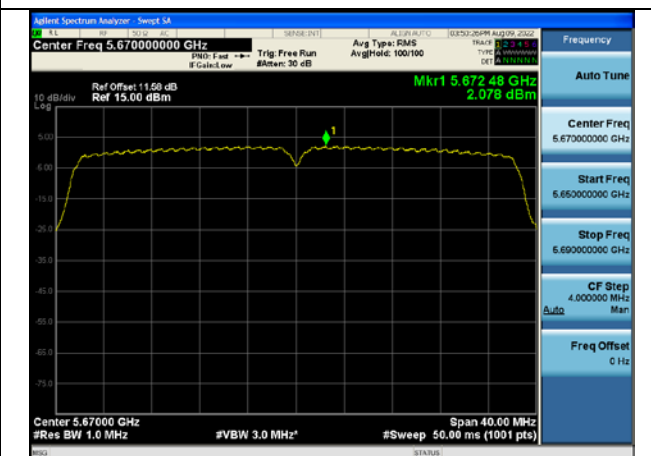

Test Mode:802.11n HT40 5510MHz Chain1

Test Mode:802.11n HT40 5590MHz Chain1

Test Mode:802.11n HT40 5670MHz Chain1

Test Mode: 802.11ac VHT40

Test Mode:802.11ac VHT40 5510MHz Chain0

Test Mode:802.11ac VHT40 5590MHz Chain0

Test Mode:802.11ac VHT40 5670MHz Chain0

Test Mode:802.11ac VHT40 5510MHz Chain1

Test Mode:802.11ac VHT40 5590MHz Chain1

Test Mode:802.11ac VHT40 5670MHz Chain1

Test Mode: 802.11ac VHT80

Test Mode:802.11ac VHT80 5530MHz Chain0