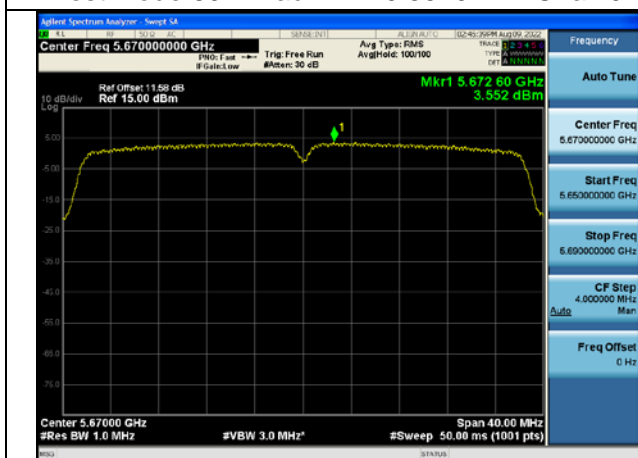

Test Mode:802.11n HT40 5510MHz Chain1

Test Mode:802.11n HT40 5590MHz Chain1

Test Mode:802.11n HT40 5670MHz Chain1

Test Mode: 802.11ac VHT40

Test Mode:802.11ac VHT40 5510MHz Chain0

Test Mode:802.11ac VHT40 5590MHz Chain0

Test Mode:802.11ac VHT40 5670MHz Chain0

Test Mode:802.11ac VHT40 5510MHz Chain1

Test Mode:802.11ac VHT40 5590MHz Chain1

Test Mode:802.11ac VHT40 5670MHz Chain1

Test Mode: 802.11ac VHT80

Test Mode:802.11ac VHT80 5530MHz Chain0