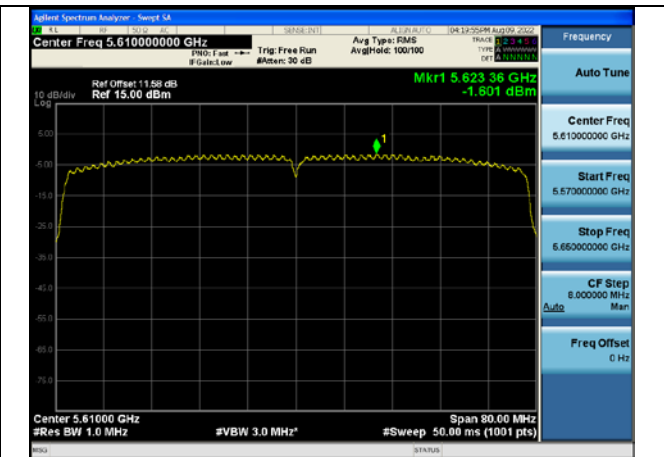

Test Mode:802.11ac VHT40 5670MHz Chain0

Test Mode:802.11ac VHT40 5510MHz Chain1

Test Mode:802.11ac VHT40 5590MHz Chain1

Test Mode:802.11ac VHT40 5670MHz Chain1

Test Mode: 802.11ac VHT80

Test Mode:802.11ac VHT80 5530MHz Chain0

Test Mode:802.11ac VHT80 5610MHz Chain0

Test Mode:802.11ac VHT80 5530MHz Chain1

Test Mode:802.11ac VHT80 5610MHz Chain1