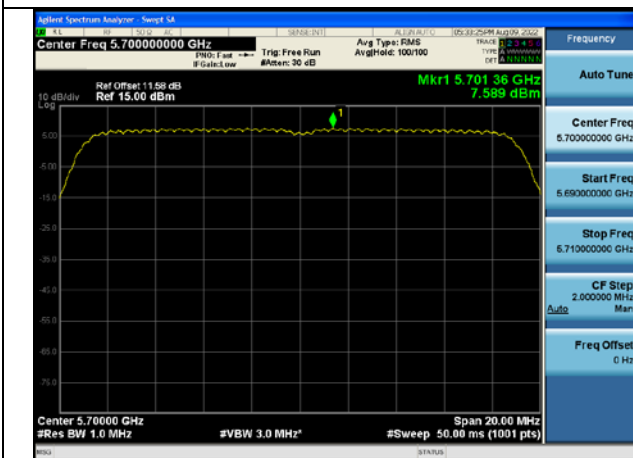

Test Mode: 802.11n HT20

Test Mode:802.11n HT20 5500MHz Chain0

Test Mode:802.11n HT20 5580MHz Chain0

Test Mode:802.11n HT20 5700MHz Chain0

Test Mode:802.11n HT20 5500MHz Chain1

Test Mode:802.11n HT20 5580MHz Chain1

Test Mode:802.11n HT20 5700MHz Chain1

Test Mode: 802.11ac VHT20

Test Mode:802.11ac VHT20 5500MHz Chain0

Test Mode:802.11ac VHT20 5580MHz Chain0

Test Mode:802.11ac VHT20 5700MHz Chain0

Test Mode:802.11ac VHT20 5500MHz Chain1