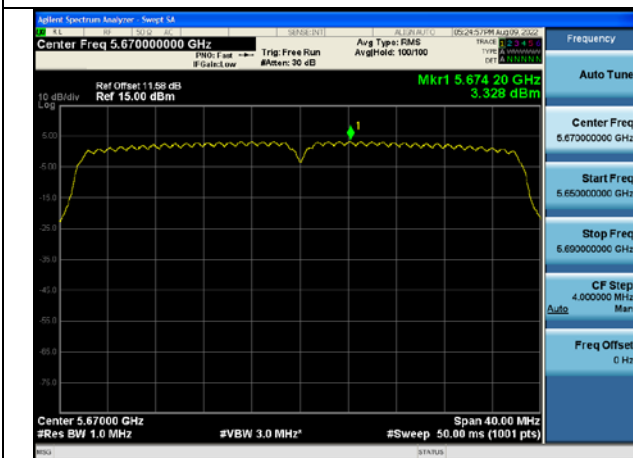

Test Mode:802.11ac VHT20 5580MHz Chain1

Test Mode:802.11ac VHT20 5700MHz Chain1

Test Mode: 802.11n HT40

Test Mode:802.11n HT40 5510MHz Chain0

Test Mode:802.11n HT40 5590MHz Chain0

Test Mode:802.11n HT40 5670MHz Chain0