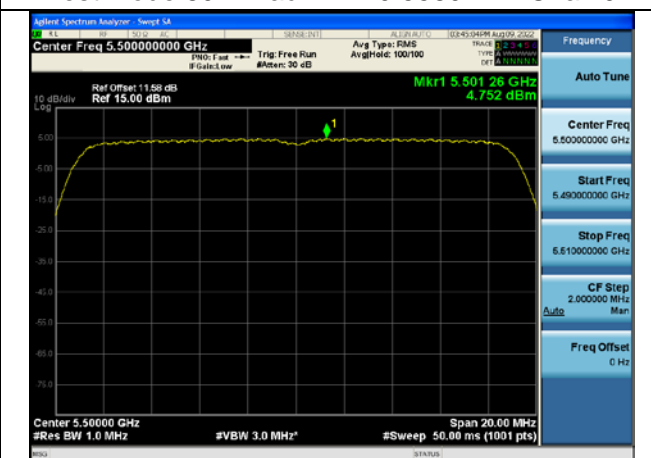

Test Mode: 802.11n HT20

Test Mode:802.11n HT20 5500MHz Chain0

Test Mode:802.11n HT20 5580MHz Chain0

Test Mode:802.11n HT20 5700MHz Chain0

Test Mode:802.11n HT20 5500MHz Chain1

Test Mode:802.11n HT20 5580MHz Chain1

Test Mode:802.11n HT20 5700MHz Chain1

Test Mode: 802.11ac VHT20

Test Mode:802.11ac VHT20 5500MHz Chain0

Test Mode:802.11ac VHT20 5580MHz Chain0

Test Mode:802.11ac VHT20 5700MHz Chain0

Test Mode:802.11ac VHT20 5500MHz Chain1