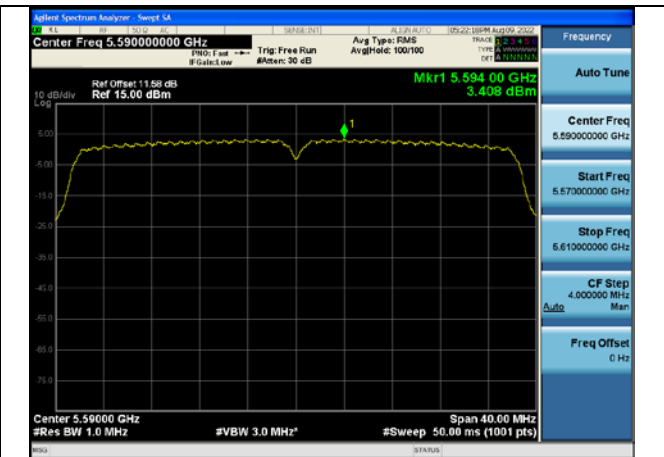

Test Mode:802.11n HT20 5700MHz Chain1

Test Mode: 802.11ac VHT20

Test Mode:802.11ac VHT20 5500MHz Chain0

Test Mode:802.11ac VHT20 5580MHz Chain0

Test Mode:802.11ac VHT20 5700MHz Chain0

Test Mode:802.11ac VHT20 5500MHz Chain1

Test Mode:802.11ac VHT20 5580MHz Chain1

Test Mode:802.11ac VHT20 5700MHz Chain1

Test Mode: 802.11n HT40

Test Mode:802.11n HT40 5510MHz Chain0

Test Mode:802.11n HT40 5590MHz Chain0

Test Mode:802.11n HT40 5670MHz Chain0