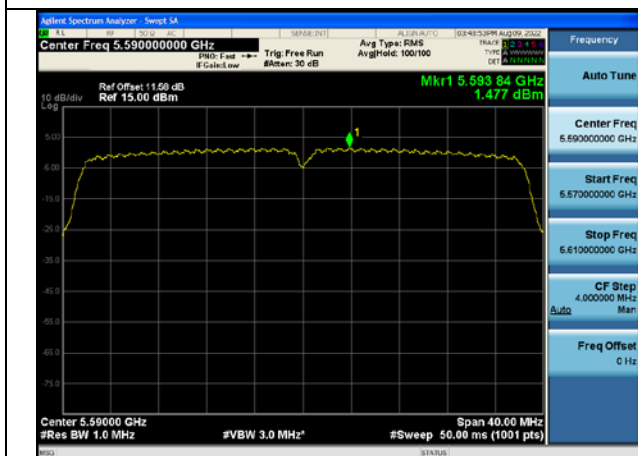

Test Mode:802.11n HT40 5510MHz Chain1

Test Mode:802.11n HT40 5590MHz Chain1

Test Mode:802.11n HT40 5670MHz Chain1

Test Mode: 802.11ac VHT40

Test Mode:802.11ac VHT40 5510MHz Chain0

Test Mode:802.11ac VHT40 5590MHz Chain0

Test Mode:802.11ac VHT40 5670MHz Chain0

Test Mode:802.11ac VHT40 5510MHz Chain1

Test Mode:802.11ac VHT40 5590MHz Chain1

Test Mode:802.11ac VHT40 5670MHz Chain1

Test Mode: 802.11ac VHT80

Test Mode:802.11ac VHT80 5530MHz Chain0