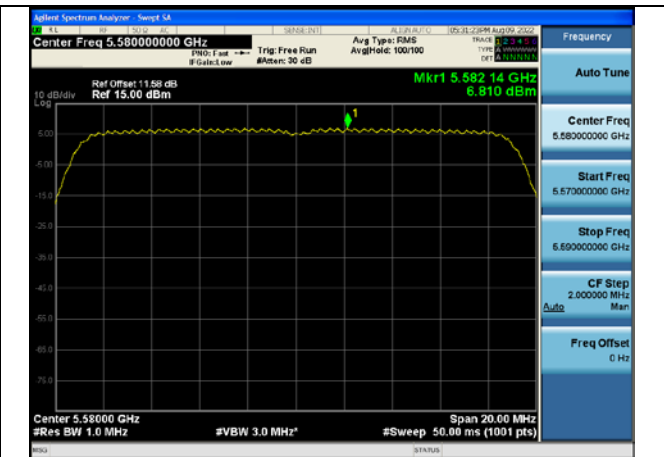

Test Mode: 802.11n HT20

Test Mode:802.11n HT20 5500MHz Chain0

Test Mode:802.11n HT20 5580MHz Chain0

Test Mode:802.11n HT20 5700MHz Chain0

Test Mode:802.11n HT20 5500MHz Chain1

Test Mode:802.11n HT20 5580MHz Chain1

Test Mode:802.11n HT20 5700MHz Chain1

Test Mode: 802.11ac VHT20

Test Mode:802.11ac VHT20 5500MHz Chain0

Test Mode:802.11ac VHT20 5580MHz Chain0

Test Mode:802.11ac VHT20 5700MHz Chain0

Test Mode:802.11ac VHT20 5500MHz Chain1