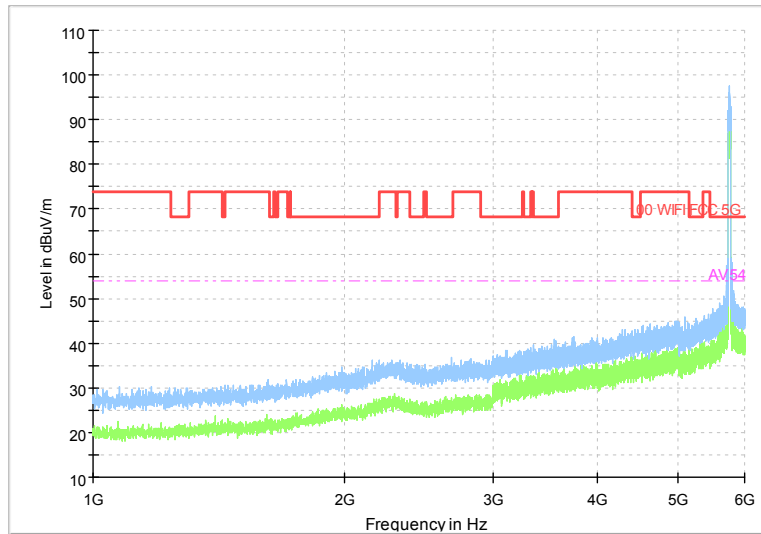

Full Spectrum

Comment

Frequency Range: 6GHz -18GHz  
 Detector: Av mode and PK mode  
 Modulation type: 802.11n(HT40)

Full Spectrum

Frequency Range: 18GHz -40GHz  
 Detector: Av mode and PK mode  
 Modulation type: 802.11n(HT40)

Full Spectrum

Frequency Range: 30MHz -1GHz  
 Detector: Av mode and PK mode  
 Test Mode: 802.11ac(VHT40)

Full Spectrum

Frequency Range: 1GHz -6GHz  
 Detector: Av mode and PK mode  
 Test Mode: 802.11ac(VHT40)