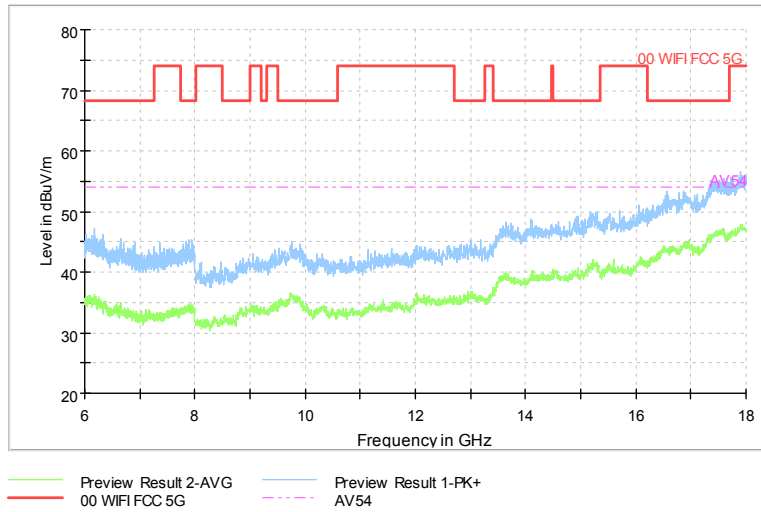

Full Spectrum

Frequency Range: 30MHz -1GHz  
 Detector: Av mode and PK mode  
 Test Mode: 802.11ac(VHT20)

Full Spectrum

Frequency Range: 1GHz -6GHz  
 Detector: Av mode and PK mode  
 Test Mode: 802.11ac(VHT20)

Full Spectrum

Comment

Frequency Range: 6GHz -18GHz  
Detector: Av mode and PK mode  
Test Mode: 802.11ac(VHT20)

Full Spectrum

Comment

Frequency Range: 18GHz -40GHz  
Detector: Av mode and PK mode  
Test Mode: 802.11ac(VHT20)