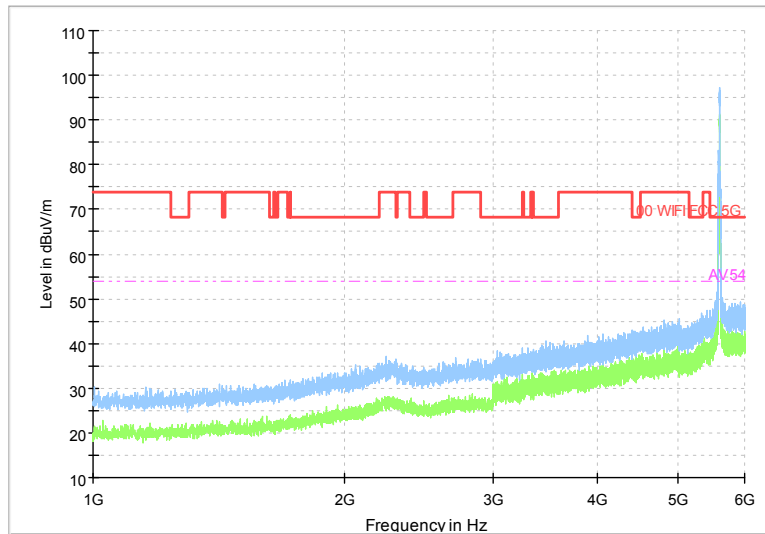

Full Spectrum

Frequency Range: 6GHz -18GHz  
Detector: Av mode and PK mode  
Test Mode: 802.11ac(VHT20)

Full Spectrum

Frequency Range: 18GHz -40GHz  
Detector: Av mode and PK mode  
Test Mode: 802.11ac(VHT20)

Full Spectrum

Frequency Range: 30MHz -1GHz  
 Detector: Av mode and PK mode  
 Test Mode: 802.11ax(HE20)

Full Spectrum

Frequency Range: 1GHz -6GHz  
 Detector: Av mode and PK mode  
 Test Mode: 802.11ax(HE20)