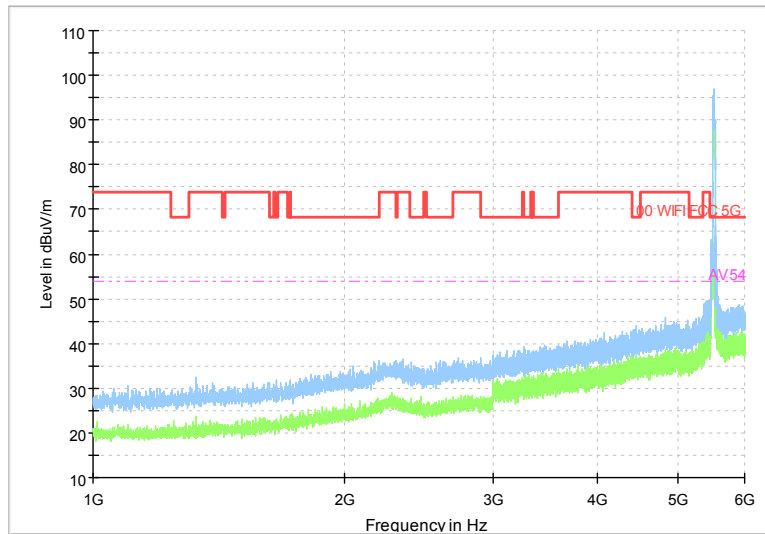

Full Spectrum

Frequency Range: 1GHz -6GHz
Detector: Av mode and PK mode
Test Mode: 802.11ax(HE 40)