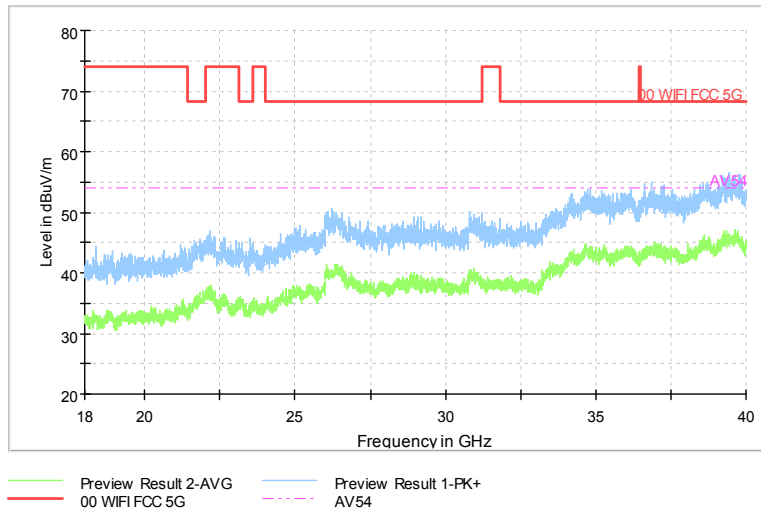

Full Spectrum

Comment

Frequency Range: 18GHz -40GHz
Detector: Av mode and PK mode
Test Mode: 802.11ax(HE80)