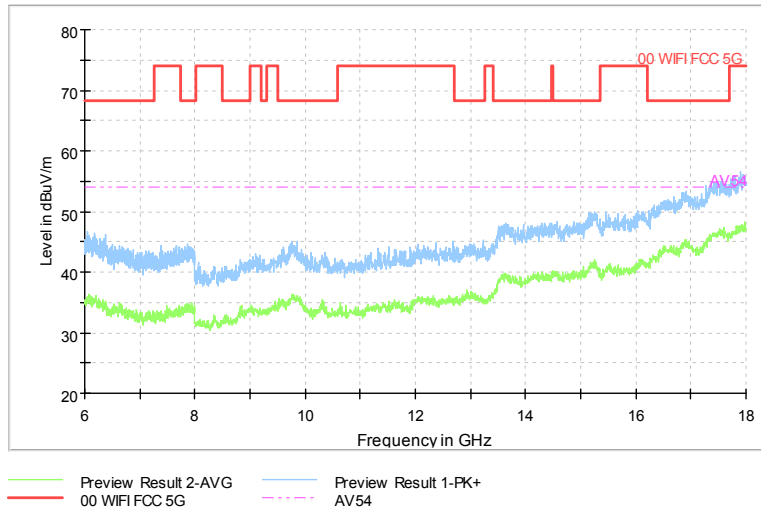

Full Spectrum

Comment

Frequency Range: 6GHz -18GHz
Detector: Av mode and PK mode
Test Mode: 802.11ac(VHT40)