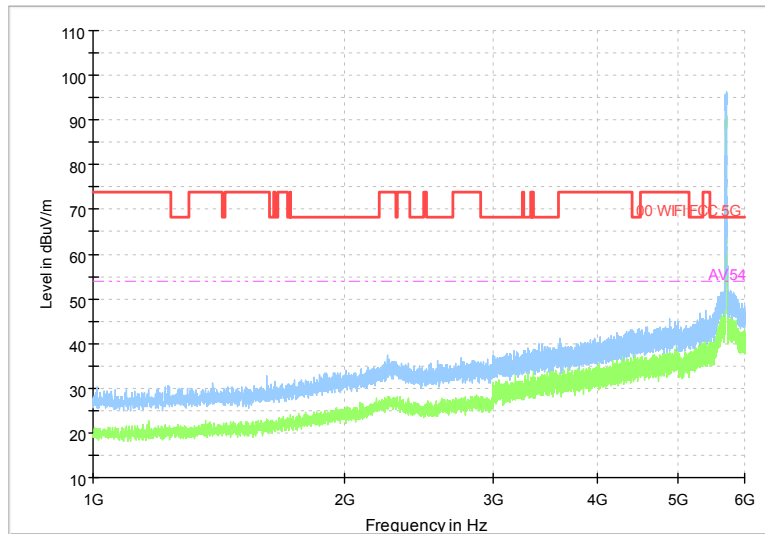

Full Spectrum

Frequency Range: 30MHz -1GHz  
 Detector: Av mode and PK mode  
 Modulation type: 802.11n(HT20)

Full Spectrum

Frequency Range: 1GHz -6GHz  
 Detector: Av mode and PK mode  
 Modulation type: 802.11n(HT20)

Full Spectrum

Comment

Frequency Range: 6GHz -18GHz  
 Detector: Av mode and PK mode  
 Modulation type: 802.11n(HT20)

Full Spectrum

Comment

Frequency Range: 18GHz -40GHz  
 Detector: Av mode and PK mode  
 Modulation type: 802.11n(HT20)

Full Spectrum

Frequency Range: 30MHz -1GHz  
 Detector: Av mode and PK mode  
 Test Mode: 802.11ac(VHT20)

Full Spectrum

Frequency Range: 1GHz -6GHz  
 Detector: Av mode and PK mode  
 Test Mode: 802.11ac(VHT20)