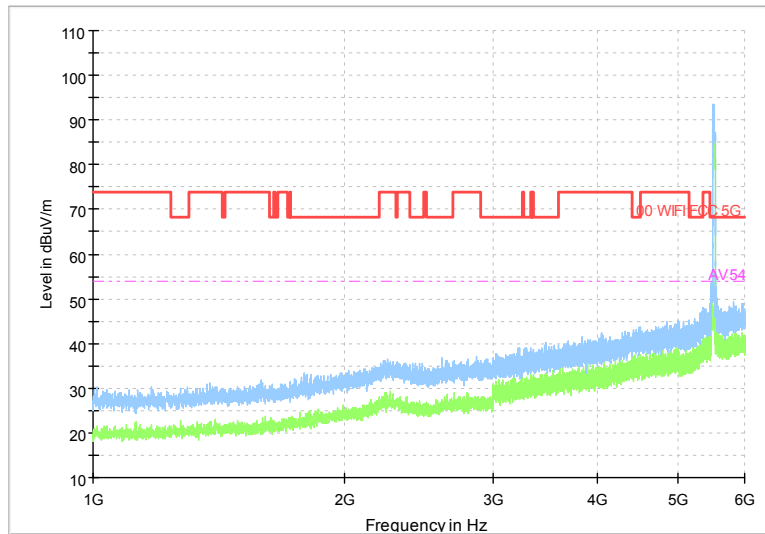

Full Spectrum

Comment

Frequency Range: 6GHz -18GHz  
Detector: Av mode and PK mode  
Modulation type: 802.11n(HT40)

Full Spectrum

Comment

Frequency Range: 18GHz -40GHz  
Detector: Av mode and PK mode  
Modulation type: 802.11n(HT40)

Full Spectrum

Frequency Range: 30MHz -1GHz  
 Detector: Av mode and PK mode  
 Test Mode: 802.11ac(VHT40)

Full Spectrum

Frequency Range: 1GHz -6GHz  
 Detector: Av mode and PK mode  
 Test Mode: 802.11ac(VHT40)