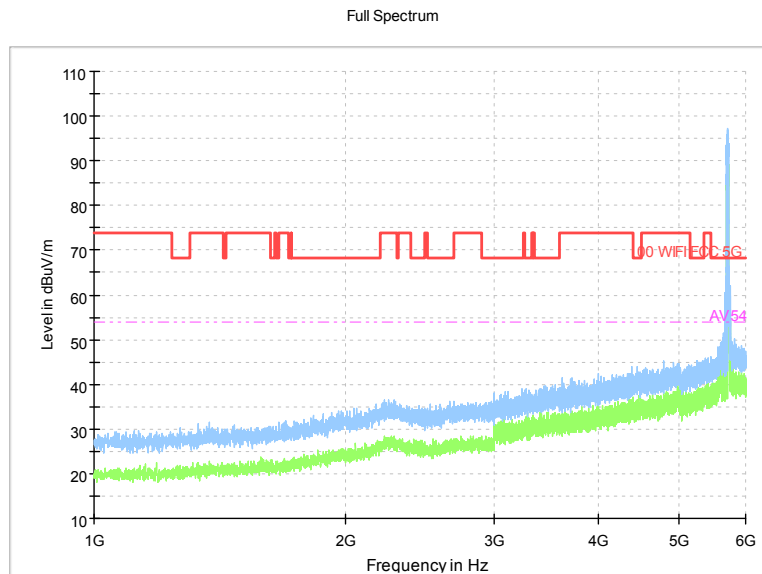

Full Spectrum

Comment

Frequency Range: 18GHz -40GHz  
 Detector: Av mode and PK mode  
 Test Mode: 802.1

Carrier frequency (MHz): 5710

Channel No.:142

Frequency Range: 30MHz -1GHz  
Detector: Av mode and PK mode  
Modulation type: 802.11n(HT40)