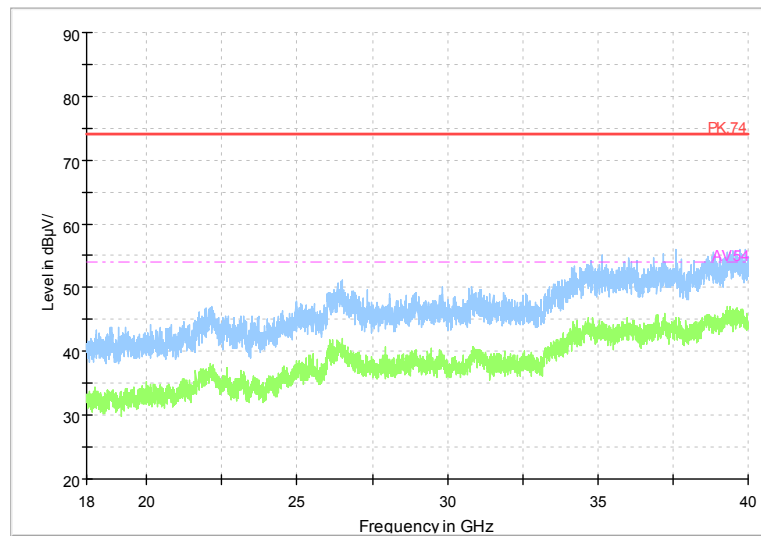

Full Spectrum

Frequency Range: 18GHz -40GHz
Detector: Av mode and PK mode
Test Mode: 802.11ac(VHT40)