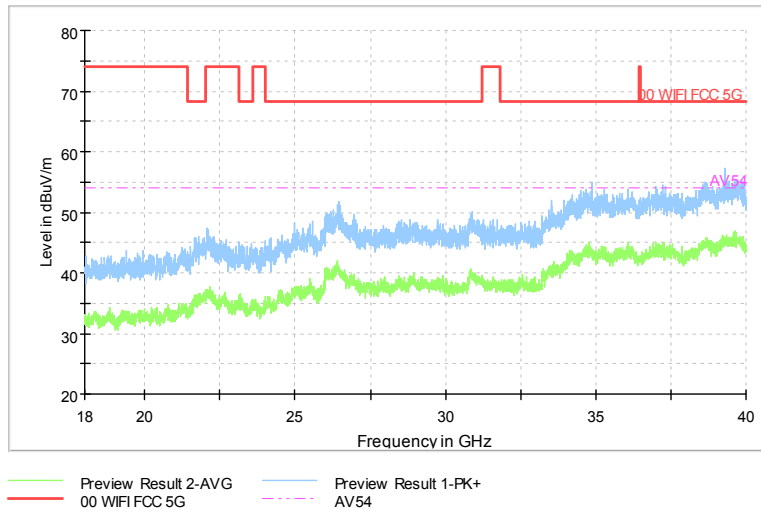

Full Spectrum

Comment

Frequency Range: 18GHz -40GHz
Detector: Av mode and PK mode
Modulation type: 802.11n(HT20)