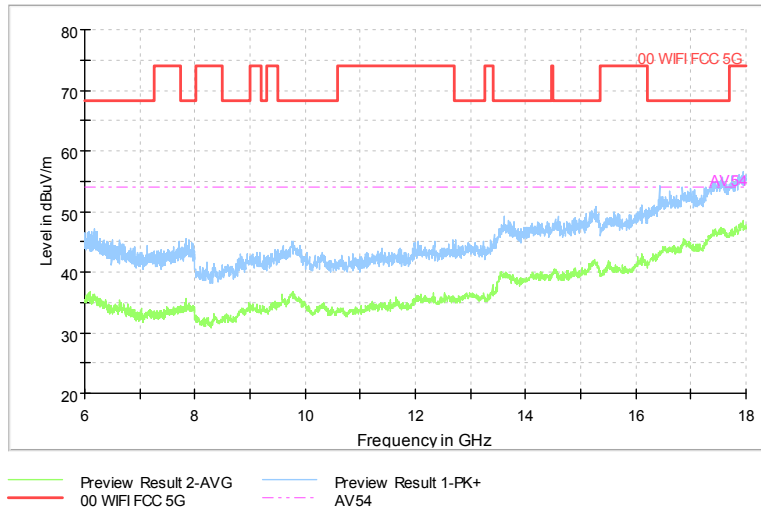

Full Spectrum

Comment

Frequency Range: 6GHz -18GHz
Detector: Av mode and PK mode
Test Mode: 802.11ac(VHT20)