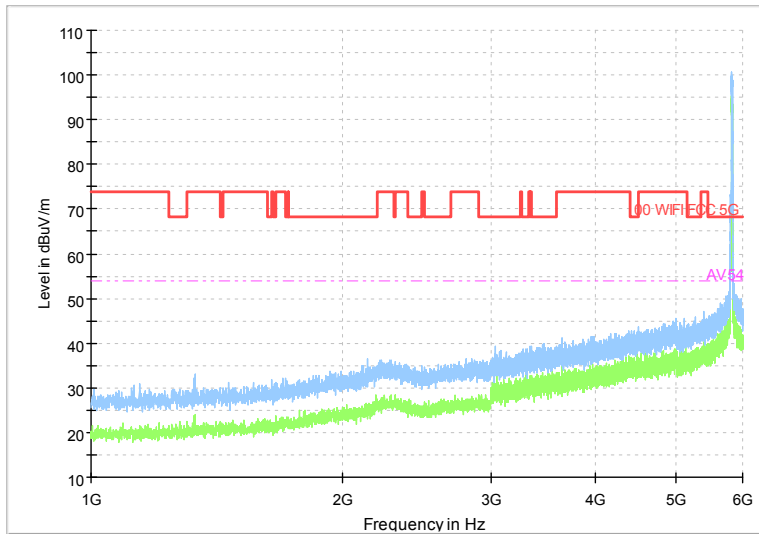

Full Spectrum

Frequency Range: 30MHz -1GHz  
 Detector: Av mode and PK mode  
 Modulation type: 802.11n(HT20)

Full Spectrum

Frequency Range: 1GHz -6GHz  
 Detector: Av mode and PK mode  
 Modulation type: 802.11n(HT20)

Full Spectrum

Comment

Frequency Range: 6GHz -18GHz  
Detector: Av mode and PK mode  
Modulation type: 802.11n(HT20)

Full Spectrum

Frequency Range: 18GHz -40GHz  
Detector: Av mode and PK mode  
Modulation type: 802.11n(HT20)

Full Spectrum

Frequency Range: 30MHz -1GHz  
 Detector: Av mode and PK mode  
 Test Mode: 802.11ac(VHT20)

Full Spectrum

Frequency Range: 1GHz -6GHz  
 Detector: Av mode and PK mode  
 Test Mode: 802.11ac(VHT20)