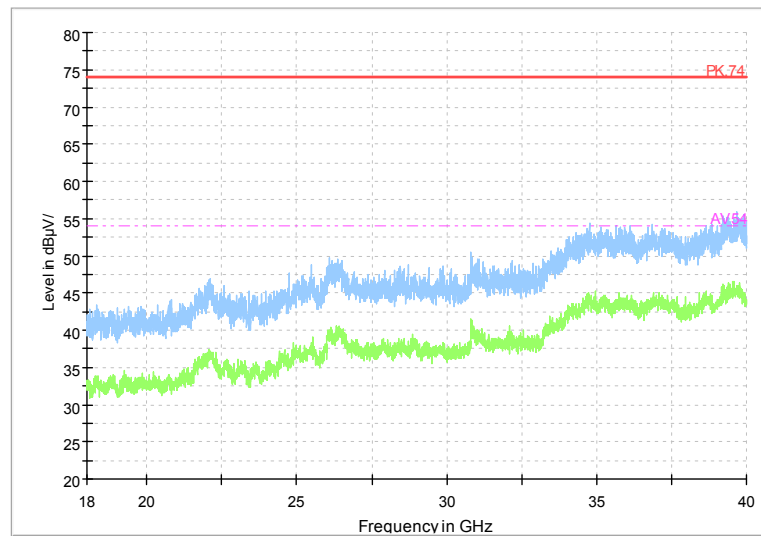

Full Spectrum

Frequency Range: 18GHz -40GHz
Detector: Av mode and PK mode
Modulation type: 802.11a