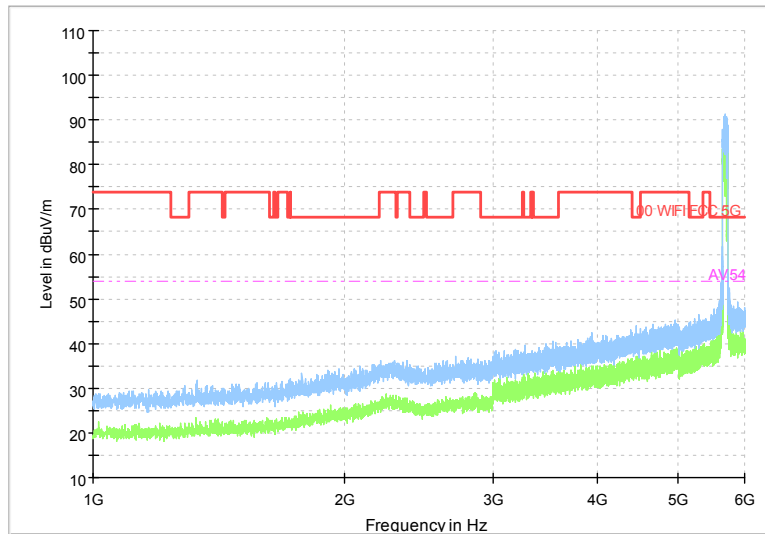

Full Spectrum

Frequency Range: 1GHz -6GHz  
 Detector: Av mode and PK mode  
 Test Mode: 802.11ax(HE80)

Full Spectrum

Comment

Frequency Range: 6GHz -18GHz  
Detector: Av mode and PK mode  
Test Mode: 802.11ax(HE80)

Full Spectrum

Comment

Frequency Range: 18GHz -40GHz  
Detector: Av mode and PK mode  
Test Mode: 802.11ax(HE80)

Carrier frequency (MHz): 5690  
Channel No.:138

Full Spectrum

Frequency Range: 30MHz -1GHz  
Detector: Av mode and PK mode  
Test Mode: 802.11ac(VHT80)

Full Spectrum

Frequency Range: 1GHz -6GHz  
Detector: Av mode and PK mode  
Test Mode: 802.11ac(VHT80)

Full Spectrum

Frequency Range: 6GHz -18GHz  
 Detector: Av mode and PK mode  
 Test Mode: 802.11ac(VHT80)