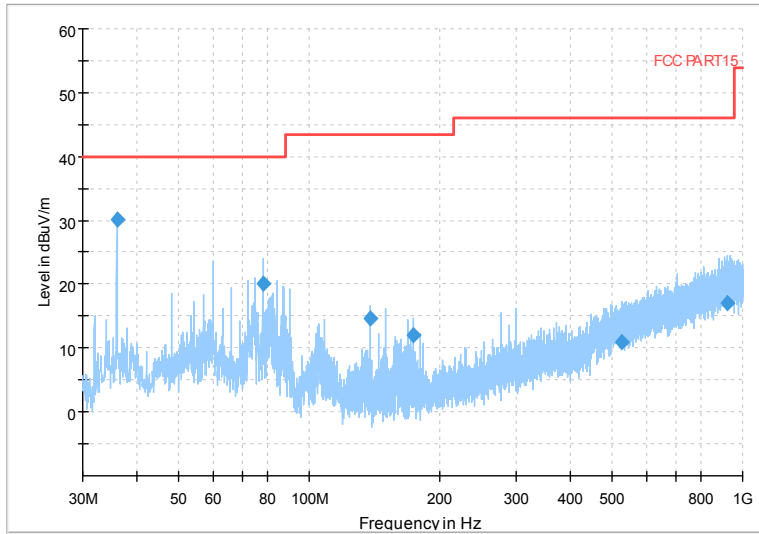

Full Spectrum

Frequency Range: 30MHz -1GHz
Detector: Av mode and PK mode
Modulation type: 802.11n(HT20)