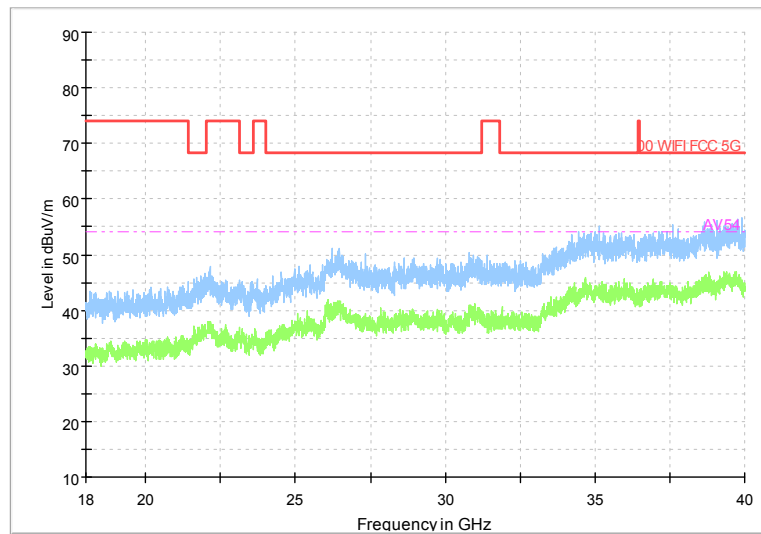

Full Spectrum

Frequency Range: 18GHz -40GHz
Detector: Av mode and PK mode
Test Mode: 802.11ac(VHT20)