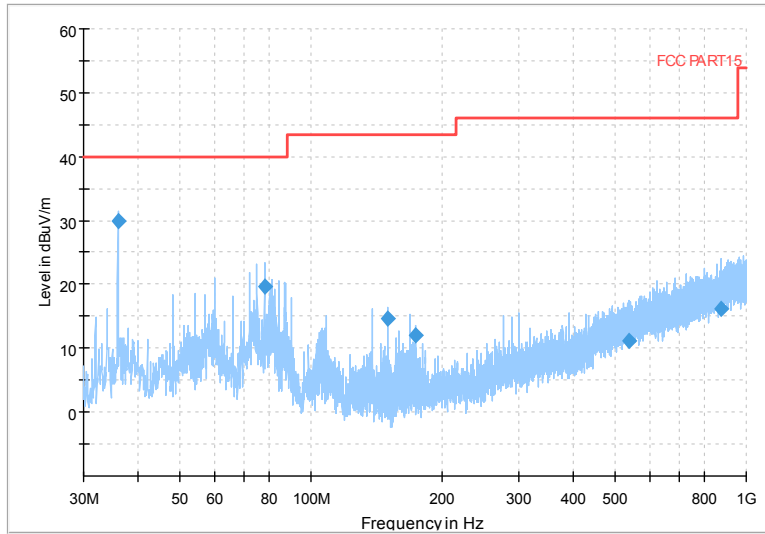

Full Spectrum

Frequency Range: 30MHz -1GHz
Detector: Av mode and PK mode
Test Mode: 802.11ax(HE 40)