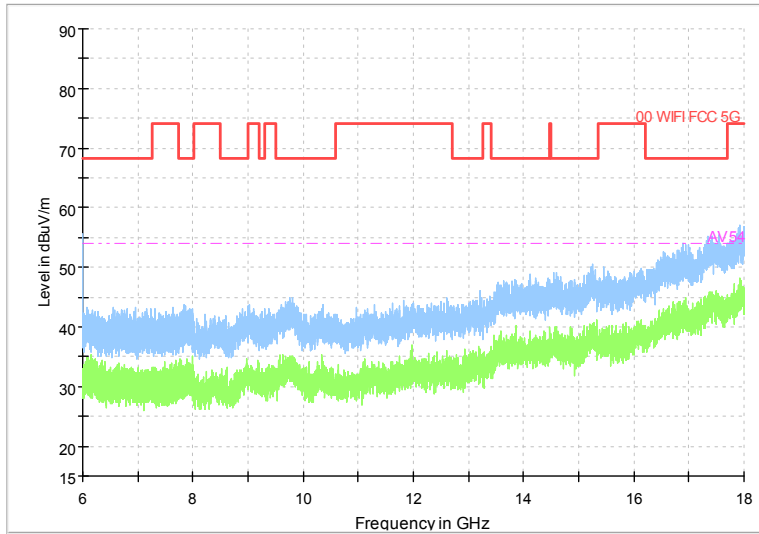

Full Spectrum

Frequency Range: 6GHz -18GHz  
 Detector: Av mode and PK mode  
 Modulation type: 802.11n(HT20)

Full Spectrum

Frequency Range: 18GHz -40GHz  
 Detector: Av mode and PK mode  
 Modulation type: 802.11n(HT20)

Full Spectrum

Frequency Range: 30MHz -1GHz  
 Detector: Av mode and PK mode  
 Test Mode: 802.11ac(VHT20)

Full Spectrum

Frequency Range: 1GHz -6GHz  
 Detector: Av mode and PK mode  
 Test Mode: 802.11ac(VHT20)

Full Spectrum

Frequency Range: 6GHz -18GHz  
Detector: Av mode and PK mode  
Test Mode: 802.11ac(VHT20)

Full Spectrum

Frequency Range: 18GHz -40GHz  
Detector: Av mode and PK mode  
Test Mode: 802.11ac(VHT20)