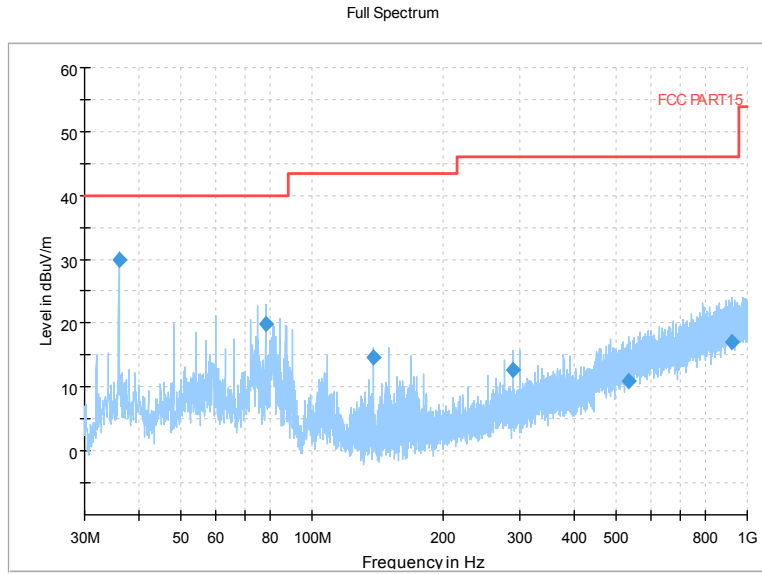

Full Spectrum

Comment

Frequency Range: 18GHz -40GHz  
 Detector: Av mode and PK mode  
 Test Mode: 802.1

Carrier frequency (MHz): 5710

Channel No.:142

Frequency Range: 30MHz -1GHz  
Detector: Av mode and PK mode  
Modulation type: 802.11n(HT40)