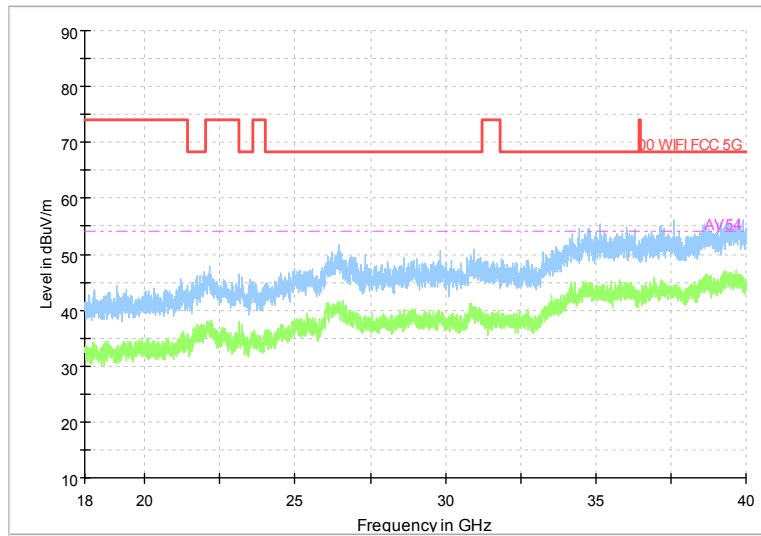

Full Spectrum

Frequency Range: 6GHz -18GHz  
 Detector: Av mode and PK mode  
 Modulation type: 802.11n(HT20)

Full Spectrum

Frequency Range: 18GHz -40GHz  
 Detector: Av mode and PK mode  
 Modulation type: 802.11n(HT20)

Full Spectrum

Frequency Range: 30MHz -1GHz  
 Detector: Av mode and PK mode  
 Test Mode: 802.11ac(VHT20)

Full Spectrum

Frequency Range: 1GHz -6GHz  
 Detector: Av mode and PK mode  
 Test Mode: 802.11ac(VHT20)

Full Spectrum

Frequency Range: 6GHz -18GHz  
Detector: Av mode and PK mode  
Test Mode: 802.11ac(VHT20)

Full Spectrum

Frequency Range: 18GHz -40GHz  
Detector: Av mode and PK mode  
Test Mode: 802.11ac(VHT20)