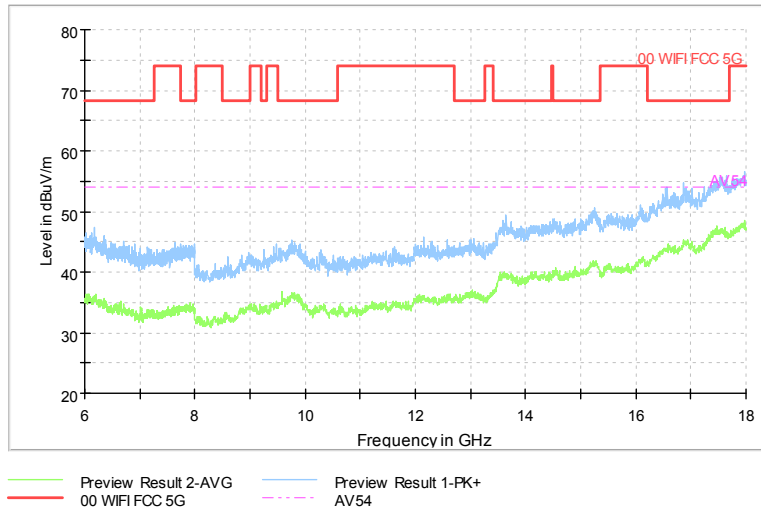

Comment

Frequency Range: 18GHz -40GHz  
 Detector: Av mode and PK mode  
 Test Mode: 802.11ac(VHT80)

Full Spectrum

Frequency Range: 30MHz -1GHz  
 Detector: Av mode and PK mode  
 Test Mode: 802.11ax(HE80)

Full Spectrum

Frequency Range: 1GHz -6GHz  
 Detector: Av mode and PK mode  
 Test Mode: 802.11ax(HE80)

Full Spectrum

Comment

Frequency Range: 6GHz -18GHz  
Detector: Av mode and PK mode  
Test Mode: 802.11ax(HE80)