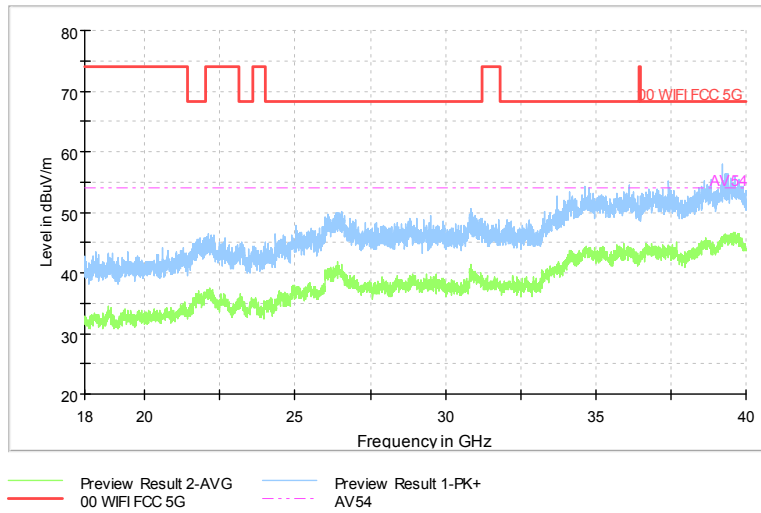

Full Spectrum

Comment

Frequency Range: 18GHz -40GHz
Detector: Av mode and PK mode
Test Mode: 802.11ac(VHT40)