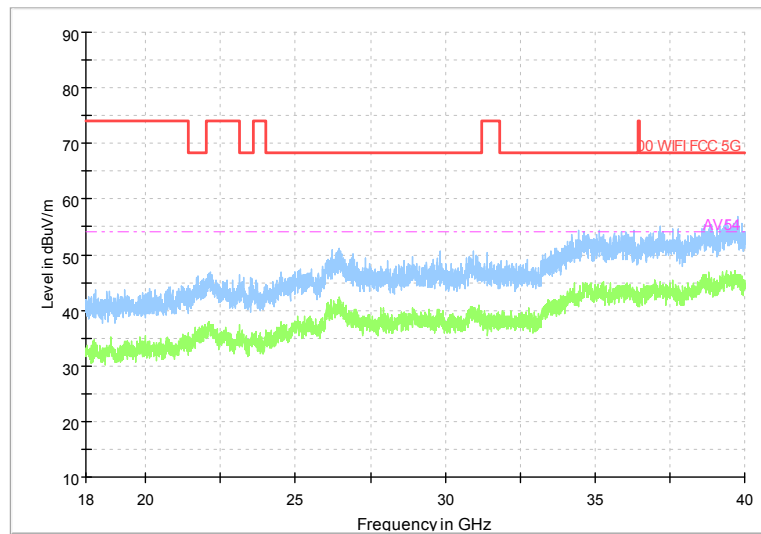

Full Spectrum

Frequency Range: 18GHz -40GHz
Detector: Av mode and PK mode
Modulation type: 802.11n(HT20)