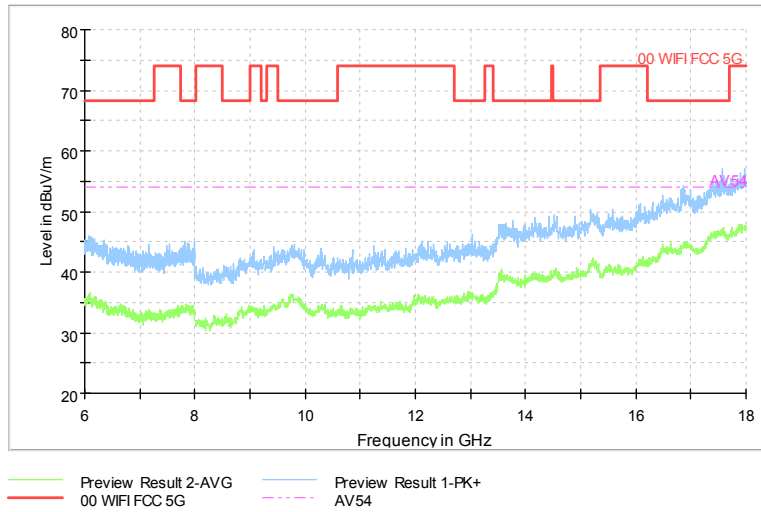

Full Spectrum

Comment

Frequency Range: 6GHz -18GHz
Detector: Av mode and PK mode
Test Mode: 802.11ax(HE 40)