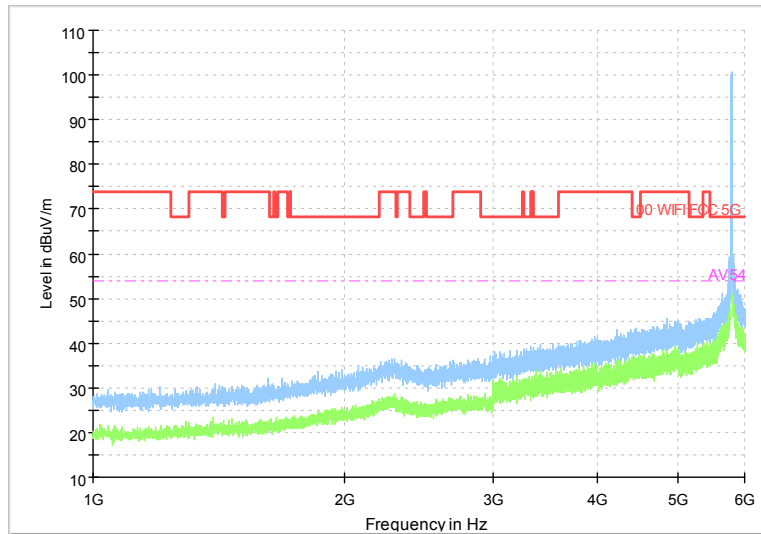

Full Spectrum

Frequency Range: 30MHz -1GHz  
 Detector: Av mode and PK mode  
 Modulation type: 802.11n(HT20)

Full Spectrum

Frequency Range: 1GHz -6GHz  
 Detector: Av mode and PK mode  
 Modulation type: 802.11n(HT20)

Full Spectrum

Comment

Frequency Range: 6GHz -18GHz  
 Detector: Av mode and PK mode  
 Modulation type: 802.11n(HT20)

Full Spectrum

Frequency Range: 18GHz -40GHz  
 Detector: Av mode and PK mode  
 Modulation type: 802.11n(HT20)

Full Spectrum

Frequency Range: 30MHz -1GHz  
 Detector: Av mode and PK mode  
 Test Mode: 802.11ac(VHT20)

Full Spectrum

Frequency Range: 1GHz -6GHz  
 Detector: Av mode and PK mode  
 Test Mode: 802.11ac(VHT20)