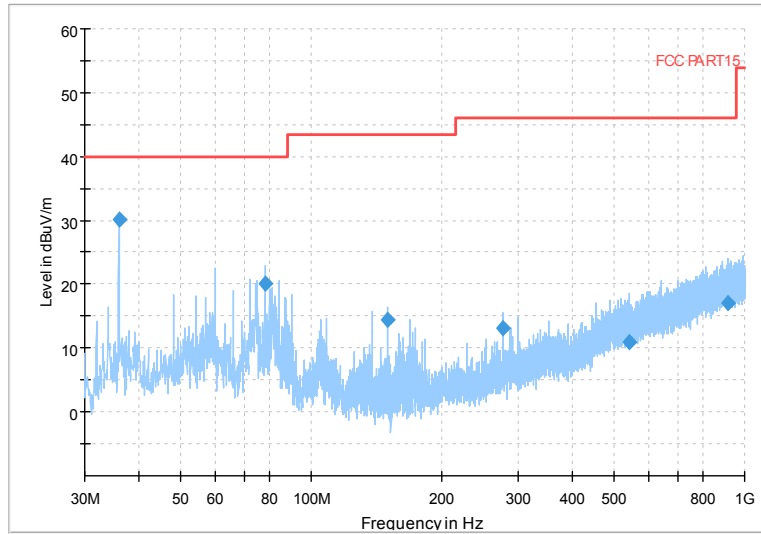

Full Spectrum

Frequency Range: 30MHz -1GHz
Detector: Av mode and PK mode
Test Mode: 802.11ax(HE20)