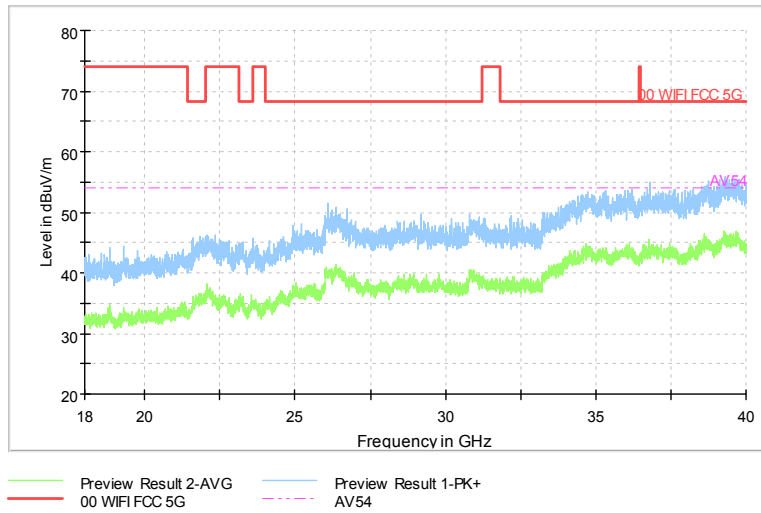

Full Spectrum

Comment

Frequency Range: 18GHz -40GHz
Detector: Av mode and PK mode
Modulation type: 802.11a