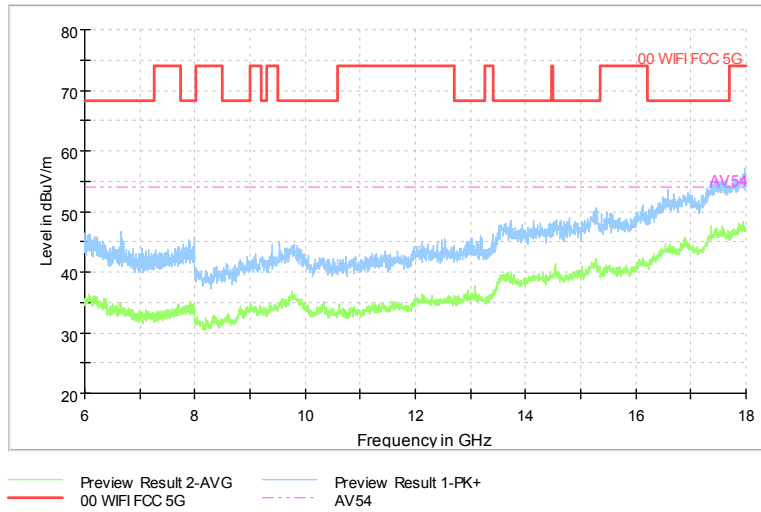

Full Spectrum

Comment

Frequency Range: 6GHz -18GHz
Detector: Av mode and PK mode
Test Mode: 802.11ac(VHT20)