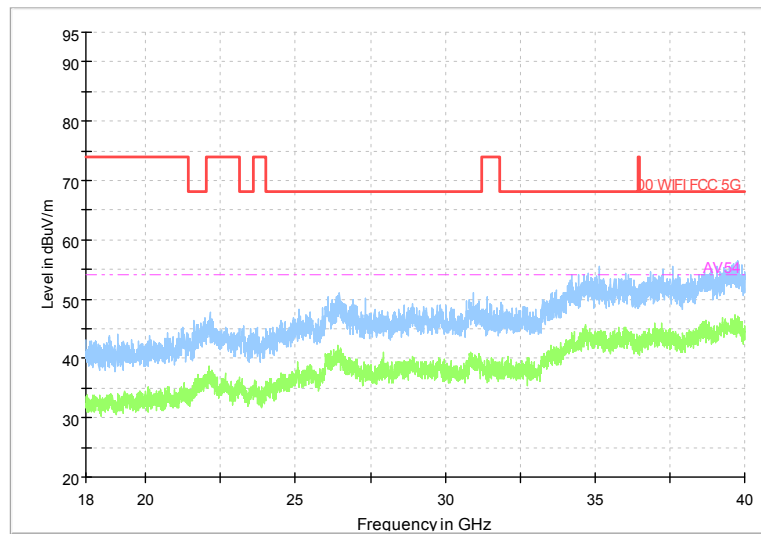

Full Spectrum

Frequency Range: 18GHz -40GHz
Detector: Av mode and PK mode
Test Mode: 802.11ax(HE20)