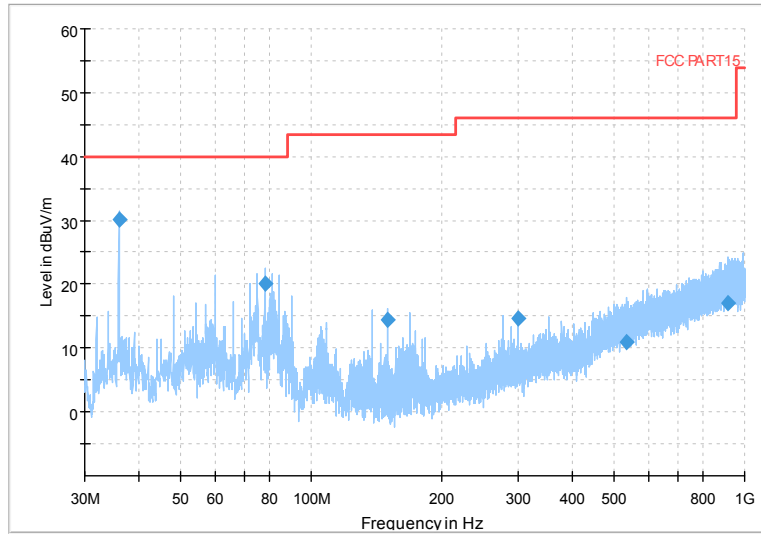

Full Spectrum

Frequency Range: 30MHz -1GHz
Detector: Av mode and PK mode
Modulation type: 802.11n(HT20)