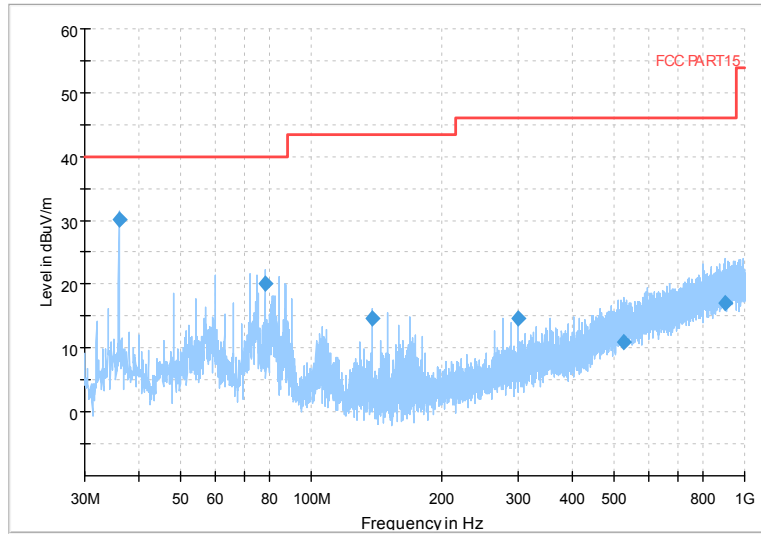

Full Spectrum

Frequency Range: 30MHz -1GHz
Detector: Av mode and PK mode
Test Mode: 802.11ax(HE20)