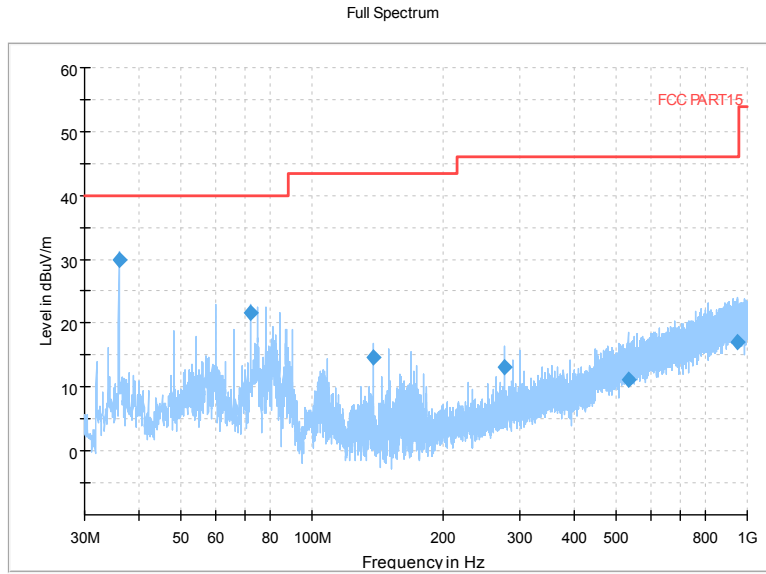

Full Spectrum

Comment

Frequency Range: 18GHz -40GHz  
 Detector: Av mode and PK mode  
 Test Mode: 802.11ax(HE40)

Carrier frequency (MHz): 5530

Channel No.:106

Frequency Range: 30MHz -1GHz  
Detector: Av mode and PK mode  
Test Mode: 802.11ac(VHT80)