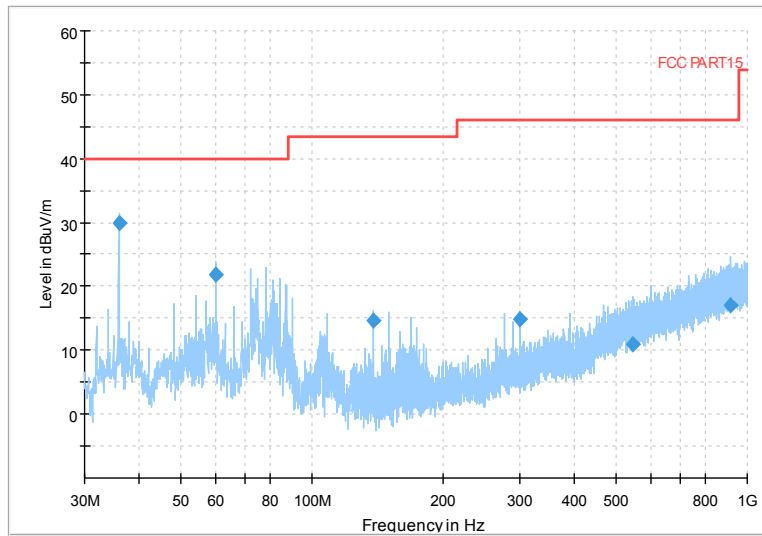

Full Spectrum

Frequency Range: 30MHz -1GHz
Detector: Av mode and PK mode
Test Mode: 802.11ax(HE80)