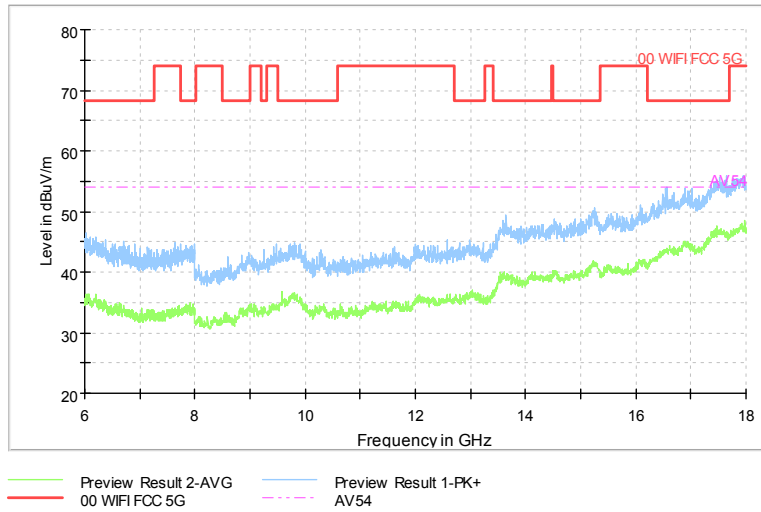

Full Spectrum

Comment

Frequency Range: 6GHz -18GHz
Detector: Av mode and PK mode
Modulation type: 802.11n(HT40)