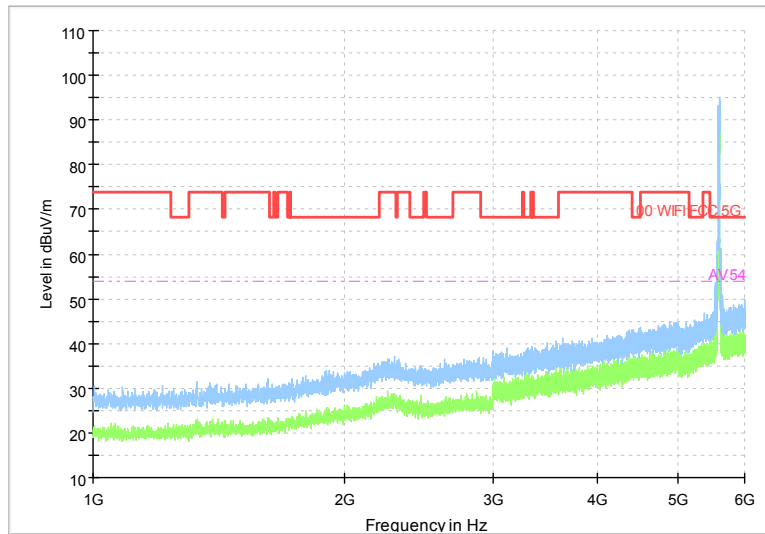

Full Spectrum

Frequency Range: 1GHz -6GHz
Detector: Av mode and PK mode
Test Mode: 802.11ax(HE 40)