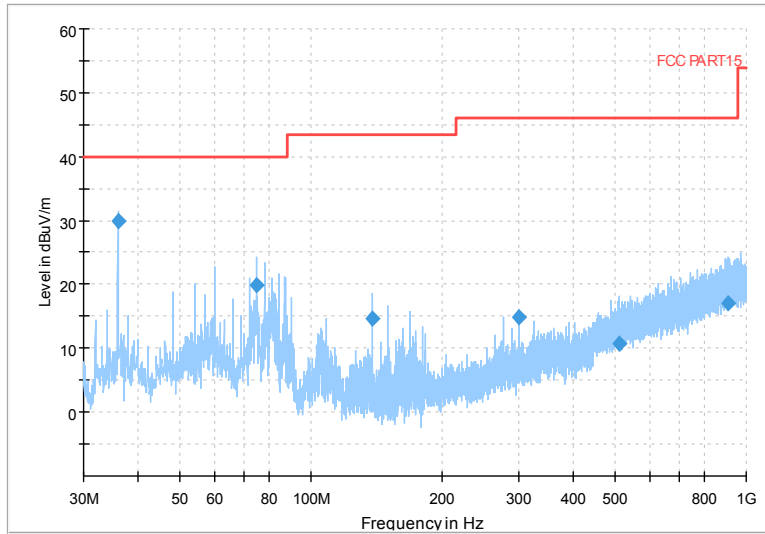

Full Spectrum

Comment

Frequency Range: 18GHz -40GHz  
Detector: Av mode and PK mode  
Test Mode: 802.11ax(HE80)

Carrier frequency (MHz): 5690  
Channel No.:138

Full Spectrum

Frequency Range: 30MHz -1GHz  
Detector: Av mode and PK mode  
Test Mode: 802.11ac(VHT80)

Full Spectrum

Frequency Range: 1GHz -6GHz  
Detector: Av mode and PK mode  
Test Mode: 802.11ac(VHT80)

Full Spectrum

Frequency Range: 6GHz -18GHz  
 Detector: Av mode and PK mode  
 Test Mode: 802.11ac(VHT80)