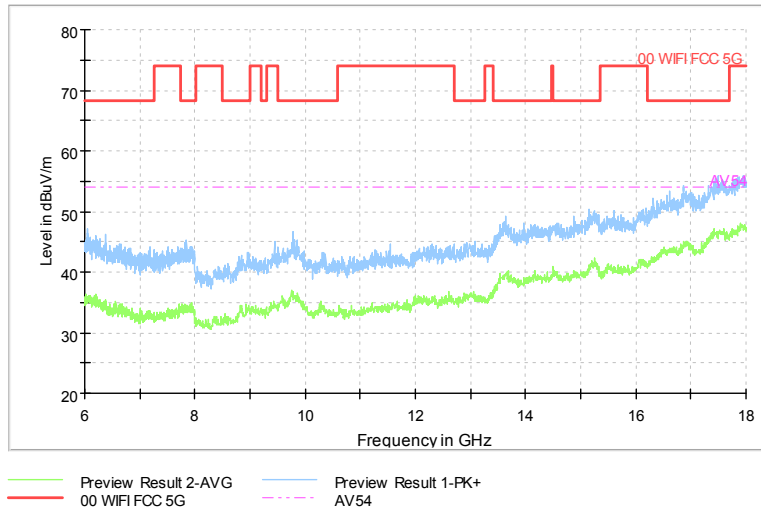

Full Spectrum

Comment

Frequency Range: 6GHz -18GHz
Detector: Av mode and PK mode
Modulation type: 802.11a