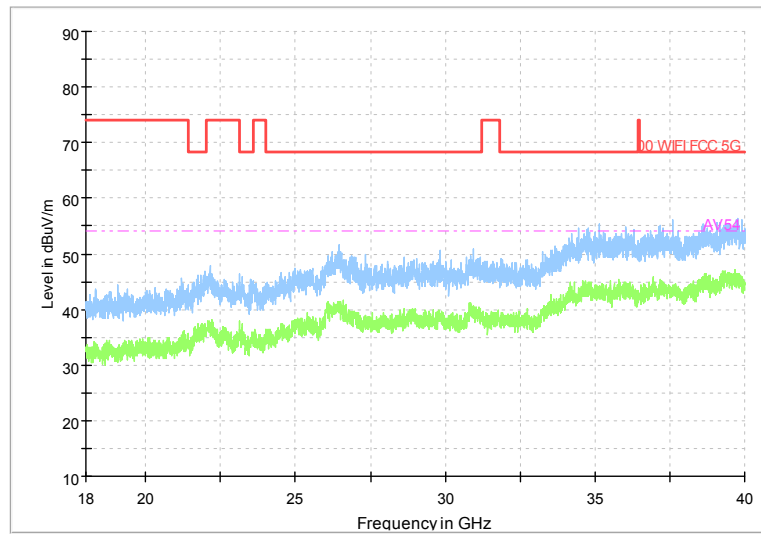

Full Spectrum

Frequency Range: 18GHz -40GHz
Detector: Av mode and PK mode
Modulation type: 802.11a