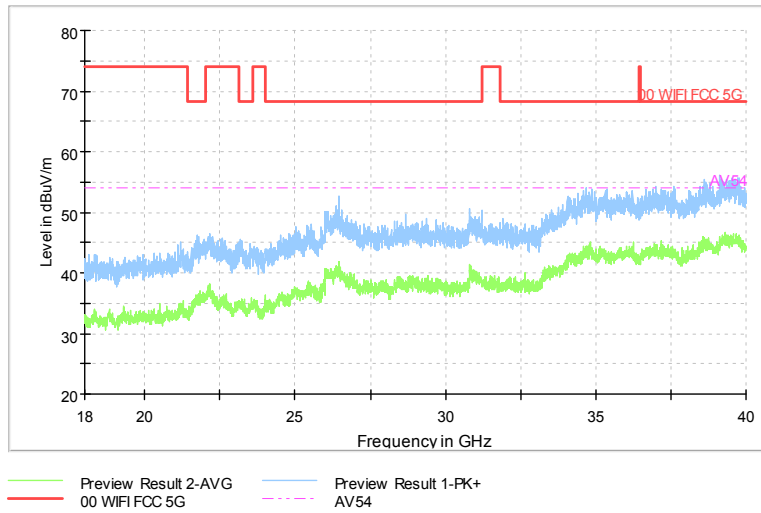

Full Spectrum

Comment

Frequency Range: 18GHz -40GHz
Detector: Av mode and PK mode
Test Mode: 802.11ax(HE80)

Carrier frequency (MHz): 5690
Channel No.:138