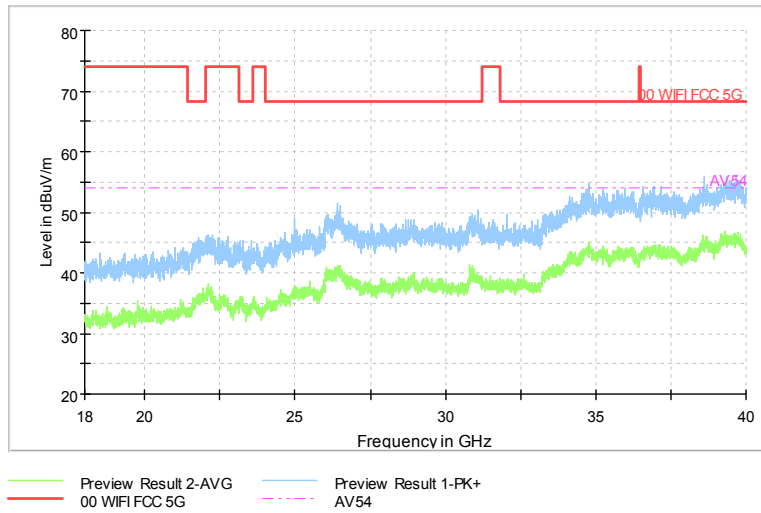

Full Spectrum

Comment

Frequency Range: 18GHz -40GHz
Detector: Av mode and PK mode
Modulation type: 802.11n(HT20)