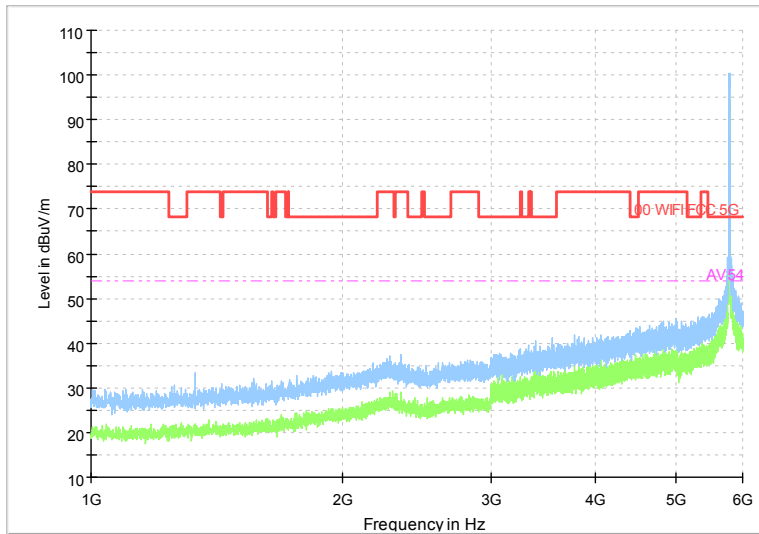

Carrier frequency (MHz): 5785  
 Channel No.:157

Frequency Range: 30MHz -1GHz  
 Detector: Av mode and PK mode  
 Modulation type: 802.11a

Frequency Range: 1GHz -6GHz  
 Detector: Av mode and PK mode  
 Modulation type: 802.11a

Full Spectrum

Comment

Frequency Range: 6GHz -18GHz  
 Detector: Av mode and PK mode  
 Modulation type: 802.11a

Full Spectrum

Frequency Range: 18GHz -40GHz  
 Detector: Av mode and PK mode  
 Modulation type: 802.11a

Full Spectrum

Frequency Range: 30MHz -1GHz  
 Detector: Av mode and PK mode  
 Modulation type: 802.11n(HT20)

Full Spectrum

Frequency Range: 1GHz -6GHz  
 Detector: Av mode and PK mode  
 Modulation type: 802.11n(HT20)