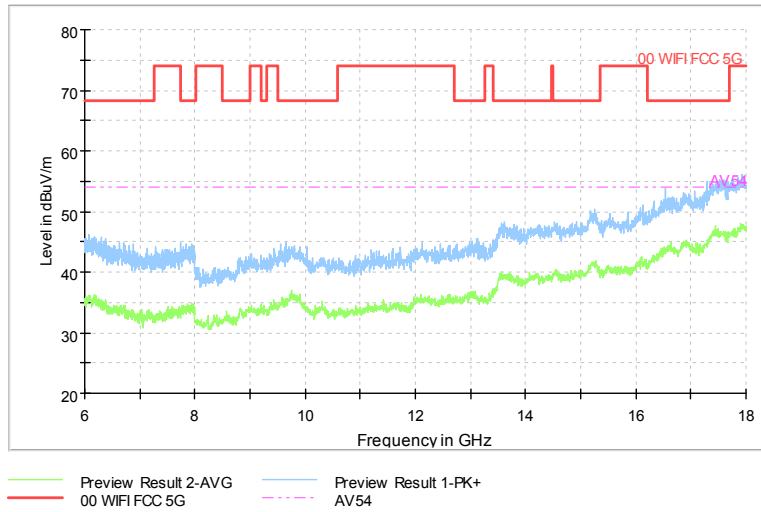

Frequency Range: 1GHz -6GHz  
 Detector: Av mode and PK mode  
 Test Mode: 802.11ac(VHT80)

Full Spectrum

Comment

Frequency Range: 6GHz -18GHz  
Detector: Av mode and PK mode  
Test Mode: 802.11ac(VHT80)

Full Spectrum

Comment

Frequency Range: 18GHz -40GHz  
Detector: Av mode and PK mode  
Test Mode: 802.11ac(VHT80)

Full Spectrum

Frequency Range: 30MHz -1GHz  
 Detector: Av mode and PK mode  
 Test Mode: 802.11ax(HE80)

Full Spectrum

Frequency Range: 1GHz -6GHz  
 Detector: Av mode and PK mode  
 Test Mode: 802.11ax(HE80)

Full Spectrum

Comment

Frequency Range: 6GHz -18GHz  
Detector: Av mode and PK mode  
Test Mode: 802.11ax(HE80)