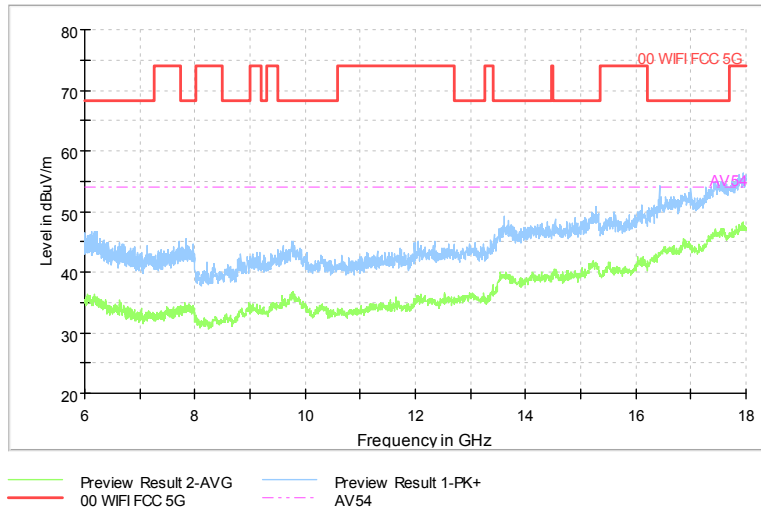

Full Spectrum

Comment

Frequency Range: 6GHz -18GHz
Detector: Av mode and PK mode
Modulation type: 802.11n(HT20)