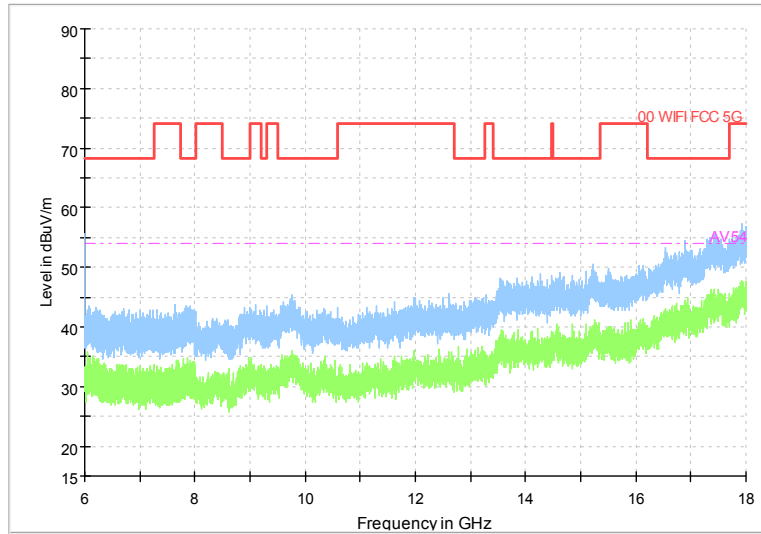

Full Spectrum

Frequency Range: 6GHz -18GHz  
Detector: Av mode and PK mode  
Test Mode: 802.11ac(VHT20)

Full Spectrum

Frequency Range: 18GHz -40GHz  
Detector: Av mode and PK mode  
Test Mode: 802.11ac(VHT20)

Full Spectrum

Frequency Range: 30MHz -1GHz  
 Detector: Av mode and PK mode  
 Test Mode: 802.11ax(HE20)

Full Spectrum

Frequency Range: 1GHz -6GHz  
 Detector: Av mode and PK mode  
 Test Mode: 802.11ax(HE20)

Full Spectrum

Frequency Range: 6GHz -18GHz  
 Detector: Av mode and PK mode  
 Test Mode: 802.11ax(HE20)

Full Spectrum

Frequency Range: 18GHz -40GHz  
 Detector: Av mode and PK mode  
 Test Mode: 802.11ax(HE20)