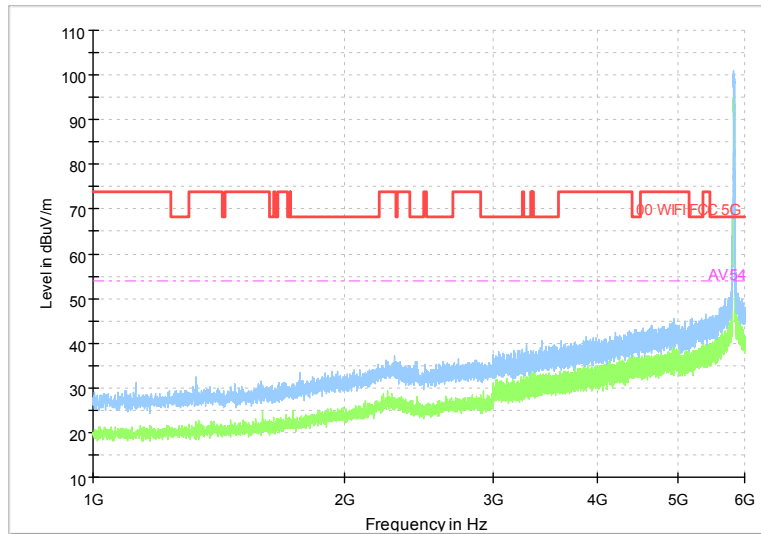

Carrier frequency (MHz): 5825  
 Channel No.:165

Full Spectrum

Frequency Range: 30MHz -1GHz  
 Detector: Av mode and PK mode  
 Modulation type: 802.11a

Full Spectrum

Frequency Range: 1GHz -6GHz  
 Detector: Av mode and PK mode  
 Modulation type: 802.11a

Full Spectrum

Comment

Frequency Range: 6GHz -18GHz  
Detector: Av mode and PK mode  
Modulation type: 802.11a

Full Spectrum

Frequency Range: 18GHz -40GHz  
Detector: Av mode and PK mode  
Modulation type: 802.11a

Full Spectrum

Frequency Range: 30MHz -1GHz  
 Detector: Av mode and PK mode  
 Modulation type: 802.11n(HT20)

Full Spectrum

Frequency Range: 1GHz -6GHz  
 Detector: Av mode and PK mode  
 Modulation type: 802.11n(HT20)