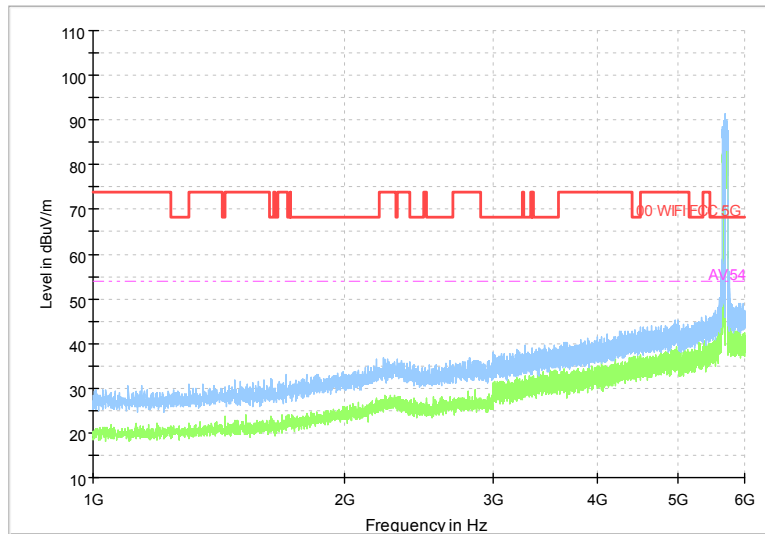

Full Spectrum

Frequency Range: 1GHz -6GHz  
Detector: Av mode and PK mode  
Test Mode: 802.11ac(VHT80)

Full Spectrum

Frequency Range: 6GHz -18GHz  
 Detector: Av mode and PK mode  
 Test Mode: 802.11ac(VHT80)

Full Spectrum

Preview Result 2-AVG      Preview Result 1-PK+  
 00 WIFI FCC 5G              AV54

Comment

Frequency Range: 18GHz -40GHz  
 Detector: Av mode and PK mode  
 Test Mode: 802.11ac(VHT80)

Full Spectrum

Frequency Range: 30MHz -1GHz  
 Detector: Av mode and PK mode  
 Test Mode: 802.11ax(HE80)

Full Spectrum

Frequency Range: 1GHz -6GHz  
 Detector: Av mode and PK mode  
 Test Mode: 802.11ax(HE80)

Full Spectrum