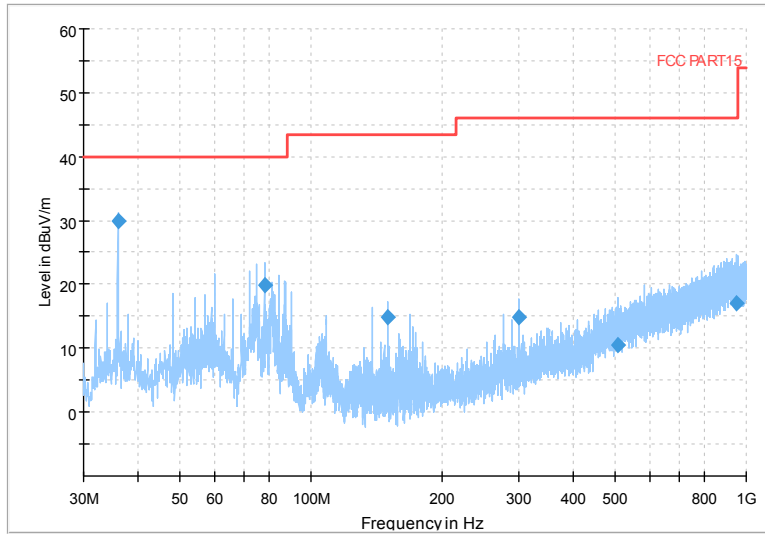

Full Spectrum

Frequency Range: 30MHz -1GHz
Detector: Av mode and PK mode
Test Mode: 802.11ac(VHT40)