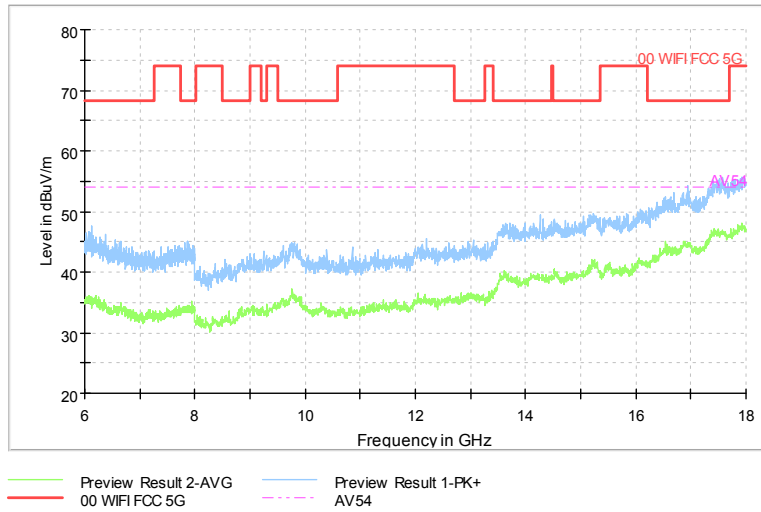

Full Spectrum

Comment

Frequency Range: 6GHz -18GHz
Detector: Av mode and PK mode
Test Mode: 802.11ax(HE 40)