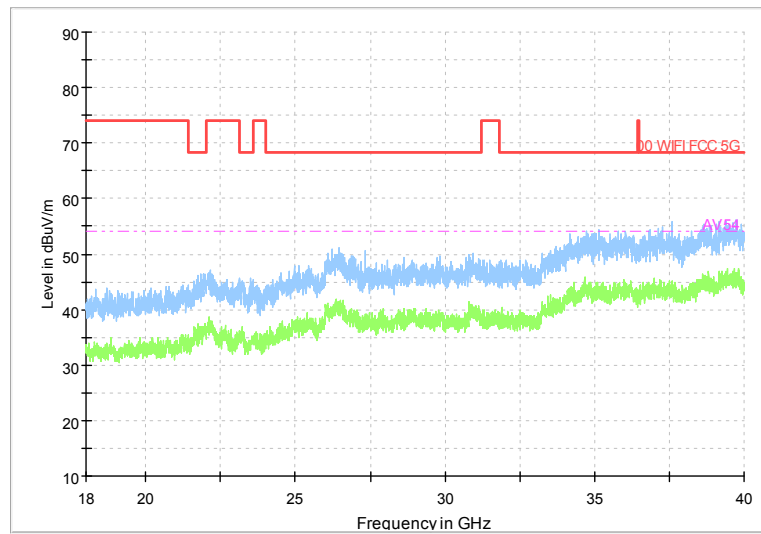

Full Spectrum

Frequency Range: 18GHz -40GHz
Detector: Av mode and PK mode
Test Mode: 802.11ac(VHT20)