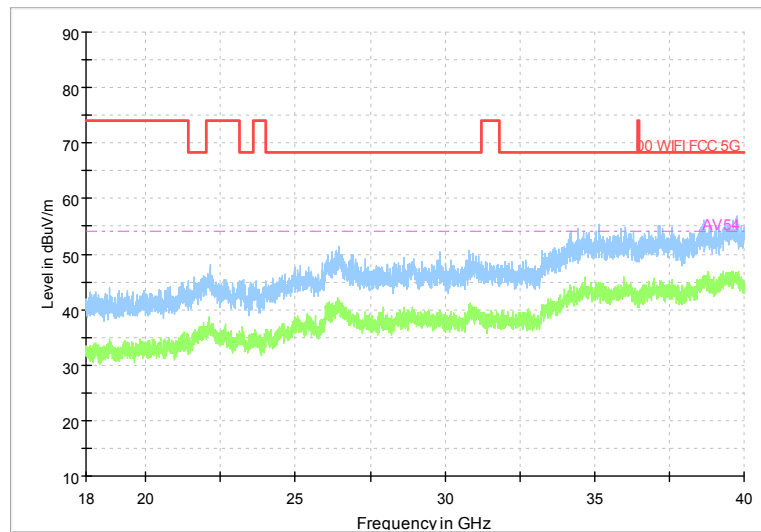

Full Spectrum

Frequency Range: 18GHz -40GHz
Detector: Av mode and PK mode
Modulation type: 802.11n(HT20)