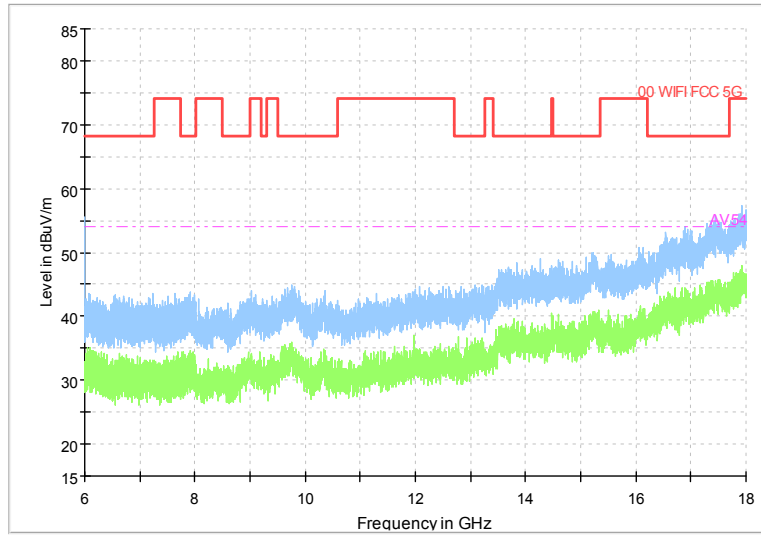

Full Spectrum

Frequency Range: 6GHz -18GHz  
 Detector: Av mode and PK mode  
 Modulation type: 802.11n(HT20)

Full Spectrum

Frequency Range: 18GHz -40GHz  
 Detector: Av mode and PK mode  
 Modulation type: 802.11n(HT20)

Full Spectrum

Frequency Range: 30MHz -1GHz  
 Detector: Av mode and PK mode  
 Test Mode: 802.11ac(VHT20)

Full Spectrum

Frequency Range: 1GHz -6GHz  
 Detector: Av mode and PK mode  
 Test Mode: 802.11ac(VHT20)

Full Spectrum

Frequency Range: 6GHz -18GHz  
Detector: Av mode and PK mode  
Test Mode: 802.11ac(VHT20)

Full Spectrum

Frequency Range: 18GHz -40GHz  
Detector: Av mode and PK mode  
Test Mode: 802.11ac(VHT20)