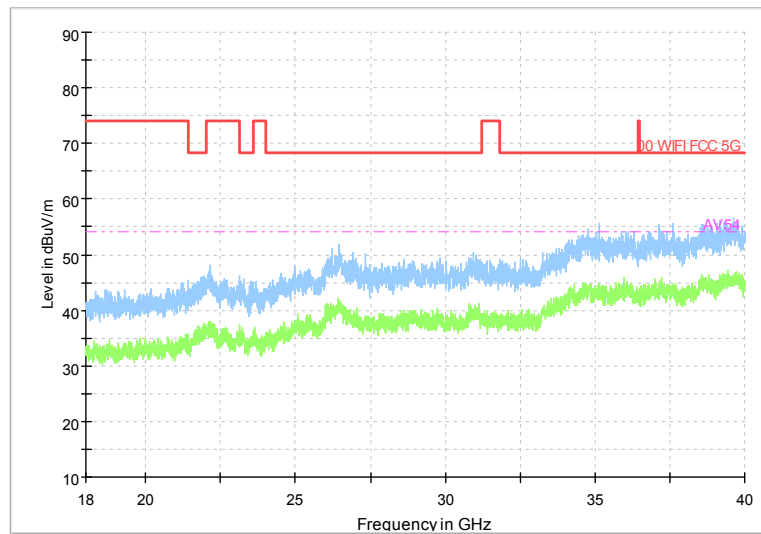

Full Spectrum

Frequency Range: 18GHz -40GHz
Detector: Av mode and PK mode
Test Mode: 802.11ax(HE20)

Carrier frequency (MHz): 5825
Channel No.:165