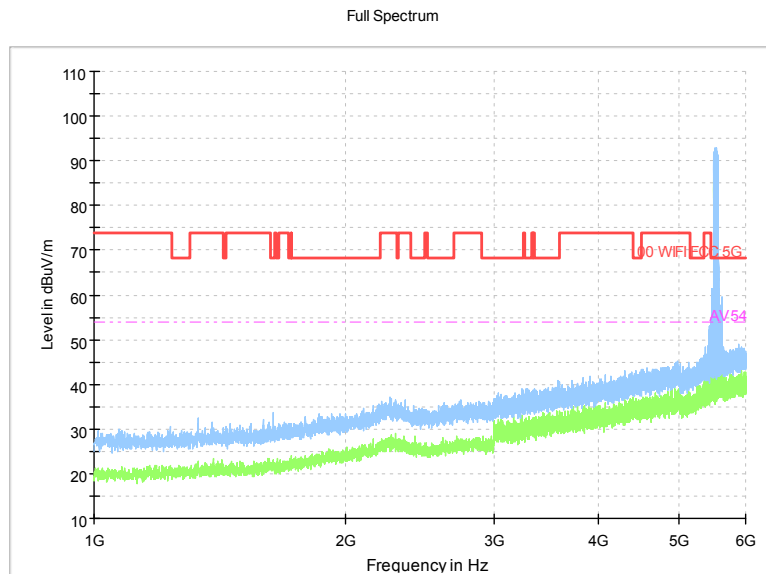

Full Spectrum

Comment

Frequency Range: 18GHz -40GHz  
 Detector: Av mode and PK mode  
 Test Mode: 802.11ax(HE40)

Carrier frequency (MHz): 5530

Channel No.:106

Frequency Range: 30MHz -1GHz  
Detector: Av mode and PK mode  
Test Mode: 802.11ac(VHT80)

Frequency Range: 1GHz -6GHz  
Detector: Av mode and PK mode  
Test Mode: 802.11ac(VHT80)

Full Spectrum

Comment

Frequency Range: 6GHz -18GHz  
 Detector: Av mode and PK mode  
 Test Mode: 802.11ac(VHT80)

Full Spectrum