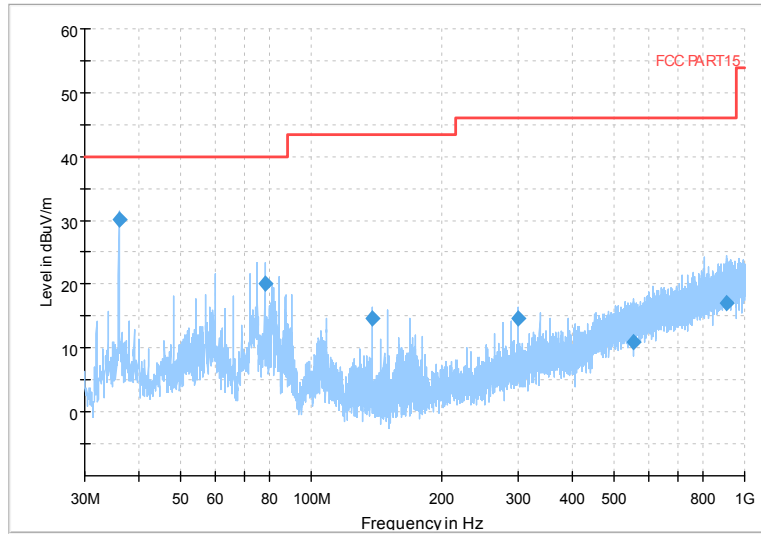

Carrier frequency (MHz): 5825  
 Channel No.:165

Full Spectrum

Frequency Range: 30MHz -1GHz  
 Detector: Av mode and PK mode  
 Modulation type: 802.11a

Full Spectrum

Frequency Range: 1GHz -6GHz  
 Detector: Av mode and PK mode  
 Modulation type: 802.11a