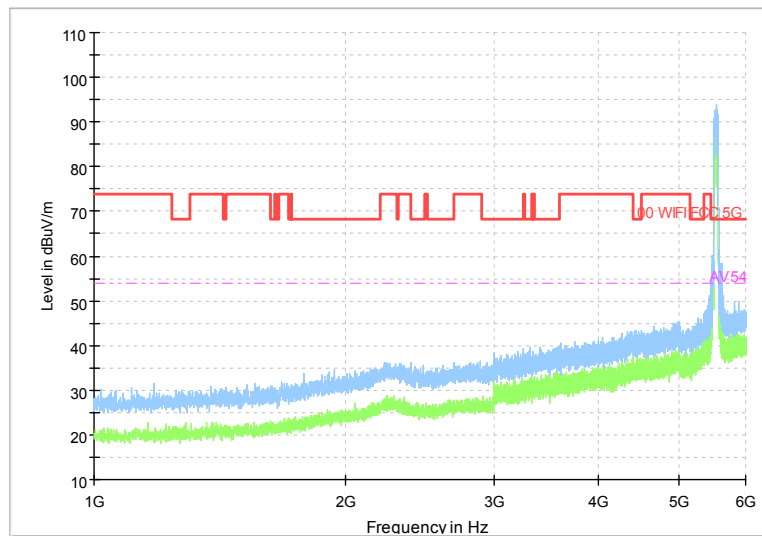

Comment

Frequency Range: 18GHz -40GHz  
 Detector: Av mode and PK mode  
 Test Mode: 802.11ac(VHT80)

Full Spectrum

Frequency Range: 30MHz -1GHz  
 Detector: Av mode and PK mode  
 Test Mode: 802.11ax(HE80)

Full Spectrum

Frequency Range: 1GHz -6GHz  
 Detector: Av mode and PK mode  
 Test Mode: 802.11ax(HE80)

Full Spectrum

Comment

Frequency Range: 6GHz -18GHz  
Detector: Av mode and PK mode  
Test Mode: 802.11ax(HE80)