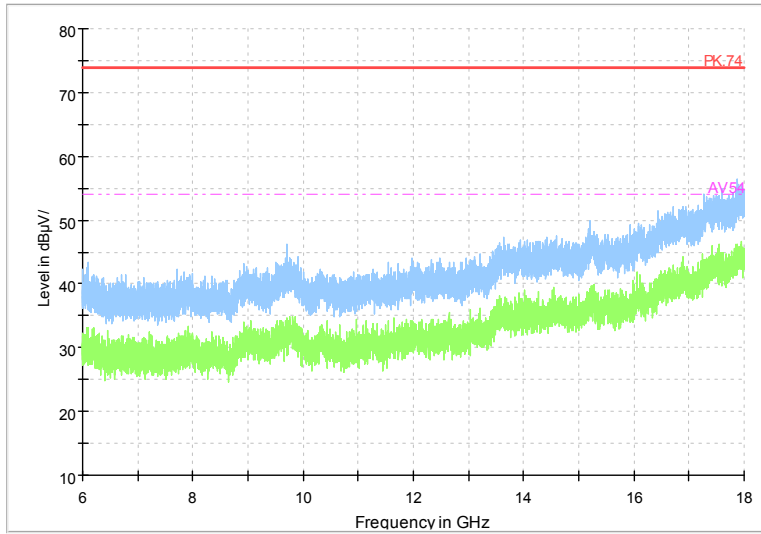

Full Spectrum

Frequency Range: 30MHz -1GHz  
 Detector: Av mode and PK mode  
 Test Mode: 802.11ac(VHT40)

Full Spectrum

Frequency Range: 1GHz -6GHz  
 Detector: Av mode and PK mode  
 Test Mode: 802.11ac(VHT40)

Full Spectrum

Frequency Range: 6GHz -18GHz  
 Detector: Av mode and PK mode  
 Test Mode: 802.11ac(VHT40)

Full Spectrum

Preview Result 2-AVG      Preview Result 1-PK+  
 00 WIFI FCC 5G              AV54

Comment