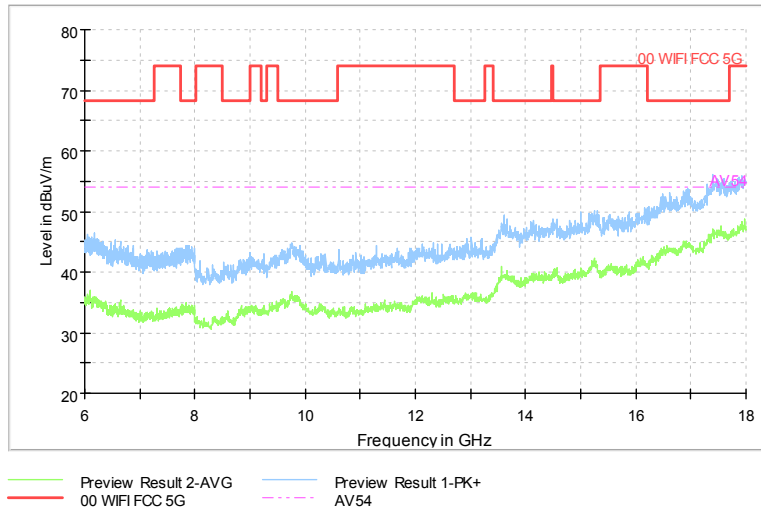

Full Spectrum

Comment

Frequency Range: 6GHz -18GHz
Detector: Av mode and PK mode
Test Mode: 802.11ax(HE 40)