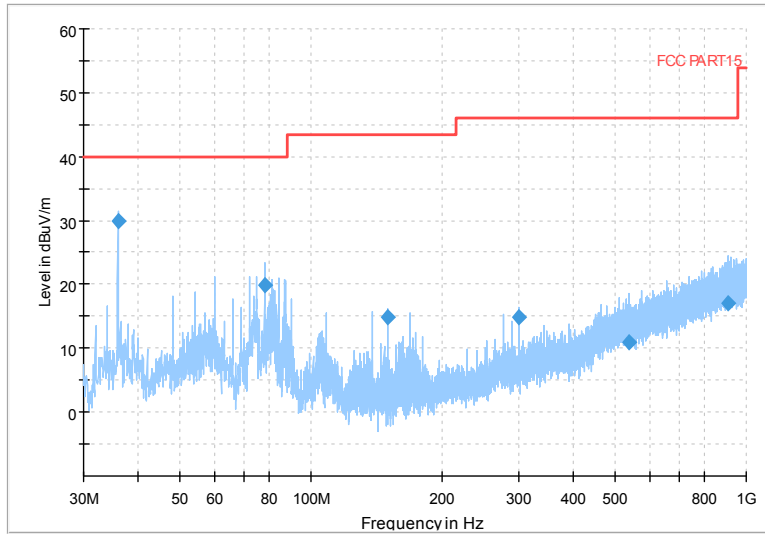

Full Spectrum

Frequency Range: 30MHz -1GHz
Detector: Av mode and PK mode
Test Mode: 802.11ax(HE 40)