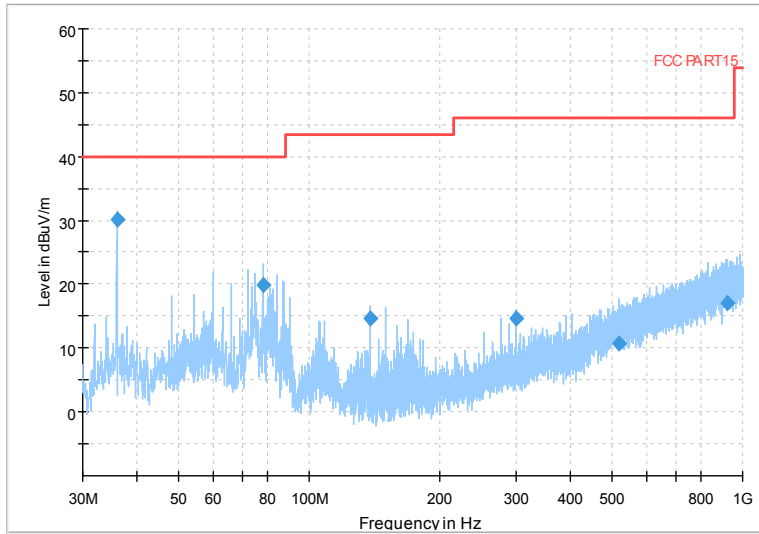

Full Spectrum

Frequency Range: 30MHz -1GHz  
 Detector: Av mode and PK mode  
 Test Mode: 802.11ac(VHT20)

Full Spectrum

Frequency Range: 1GHz -6GHz  
 Detector: Av mode and PK mode  
 Test Mode: 802.11ac(VHT20)