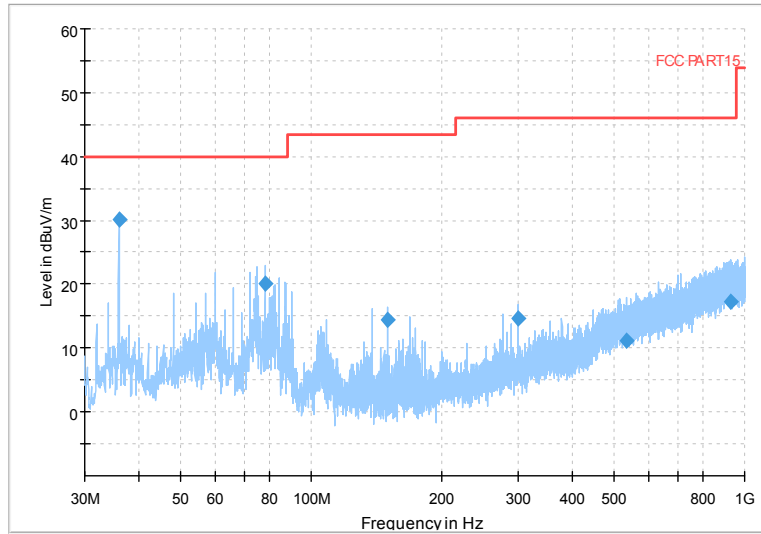

Full Spectrum

Frequency Range: 30MHz -1GHz
Detector: Av mode and PK mode
Modulation type: 802.11n(HT20)