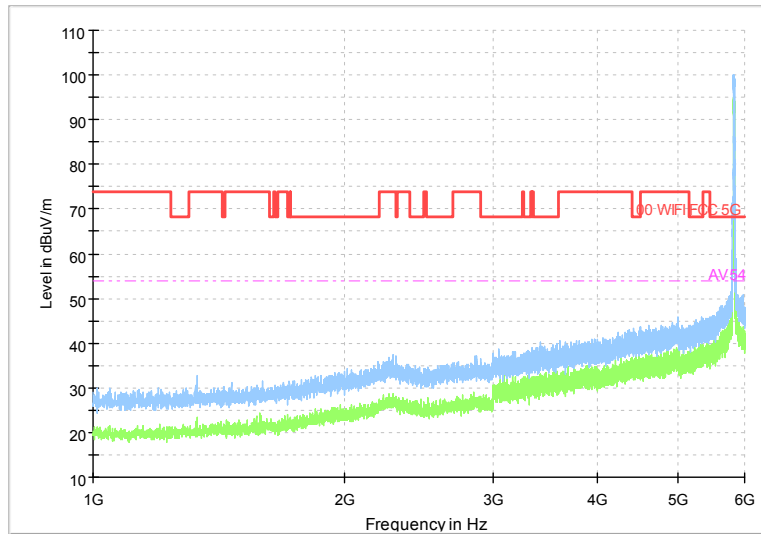

Full Spectrum

Frequency Range: 30MHz -1GHz  
 Detector: Av mode and PK mode  
 Test Mode: 802.11ax(HE20)

Full Spectrum

Frequency Range: 1GHz -6GHz  
 Detector: Av mode and PK mode  
 Test Mode: 802.11ax(HE20)

Full Spectrum

Comment

Frequency Range: 6GHz -18GHz  
 Detector: Av mode and PK mode  
 Test Mode: 802.11ax(HE20)

Full Spectrum

Frequency Range: 18GHz -40GHz  
 Detector: Av mode and PK mode  
 Test Mode: 802.11ax(HE20)

Carrier frequency (MHz): 5825  
 Channel No.:165

Full Spectrum

Frequency Range: 30MHz -1GHz  
 Detector: Av mode and PK mode  
 Modulation type: 802.11a

Full Spectrum

Frequency Range: 1GHz -6GHz  
 Detector: Av mode and PK mode  
 Modulation type: 802.11a