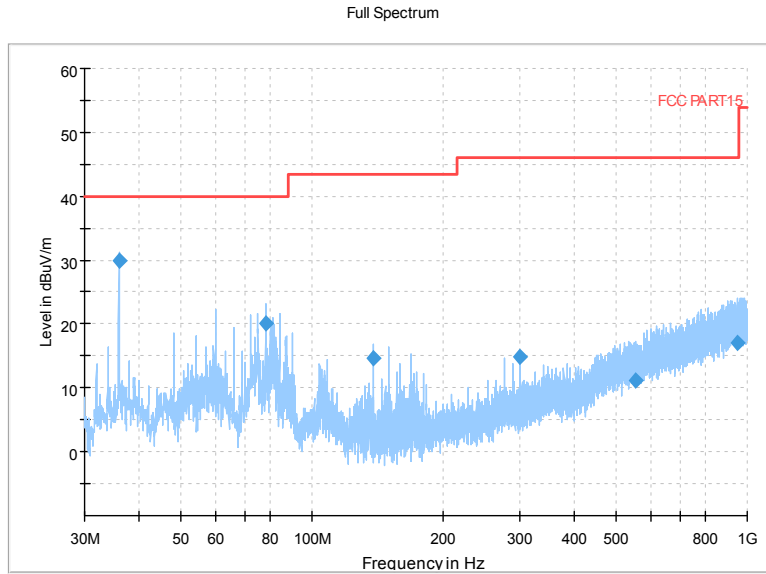

Carrier frequency (MHz): 5610
Channel No.:122

Frequency Range: 30MHz -1GHz
Detector: Av mode and PK mode
Test Mode: 802.11ac(VHT80)