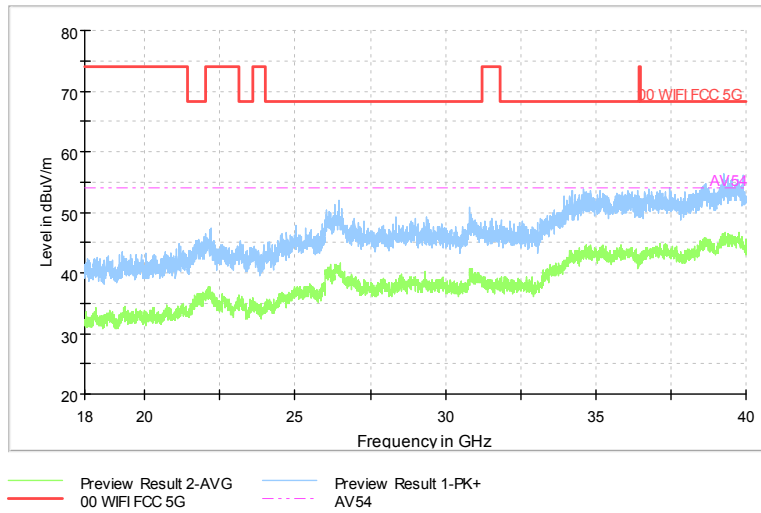

Full Spectrum

Comment

Frequency Range: 18GHz -40GHz
Detector: Av mode and PK mode
Modulation type: 802.11n(HT40)