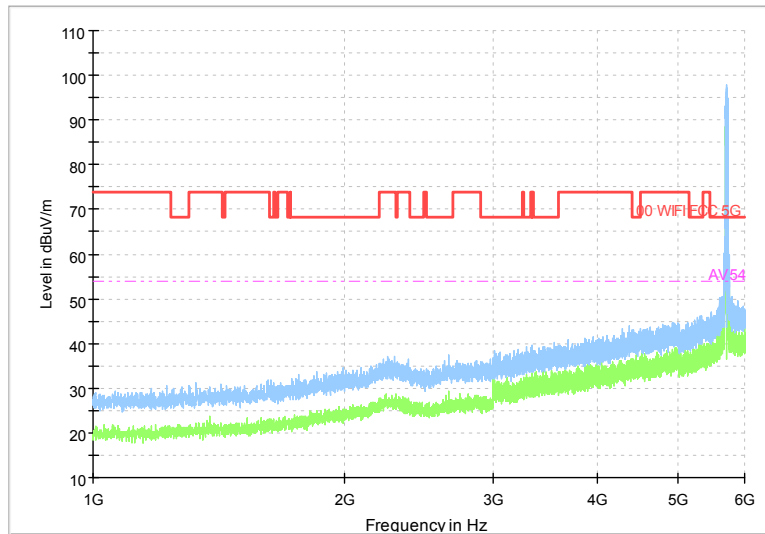

Full Spectrum

Frequency Range: 1GHz -6GHz
Detector: Av mode and PK mode
Test Mode: 802.11ax(HE 40)