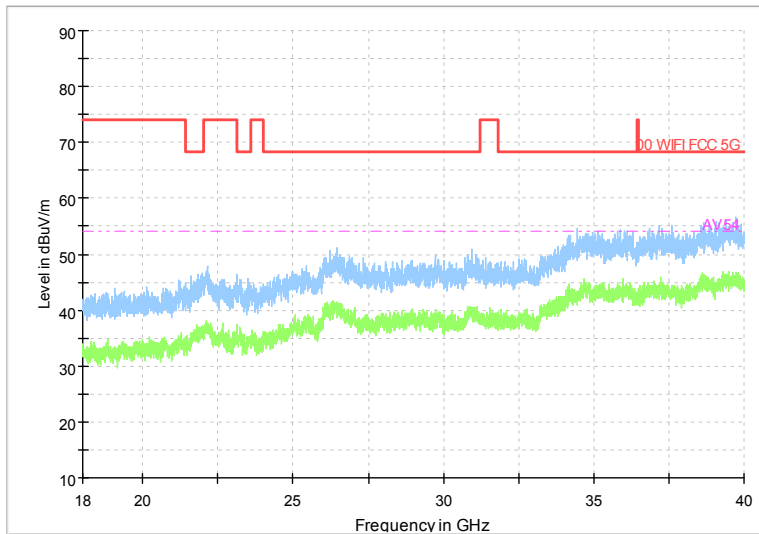

Full Spectrum

Frequency Range: 6GHz -18GHz  
 Detector: Av mode and PK mode  
 Modulation type: 802.11n(HT20)

Full Spectrum

Frequency Range: 18GHz -40GHz  
 Detector: Av mode and PK mode  
 Modulation type: 802.11n(HT20)

Full Spectrum

Frequency Range: 30MHz -1GHz  
 Detector: Av mode and PK mode  
 Test Mode: 802.11ac(VHT20)

Full Spectrum

Frequency Range: 1GHz -6GHz  
 Detector: Av mode and PK mode  
 Test Mode: 802.11ac(VHT20)