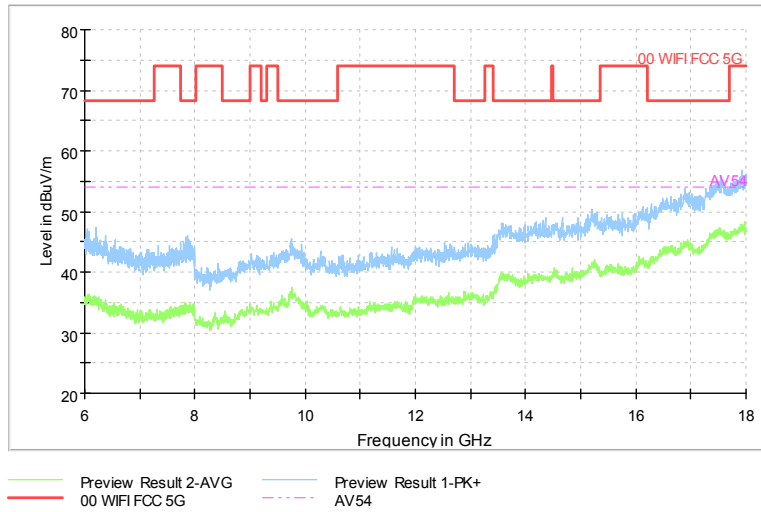

Full Spectrum

Comment

Frequency Range: 6GHz -18GHz
Detector: Av mode and PK mode
Test Mode: 802.11ax(HE 40)