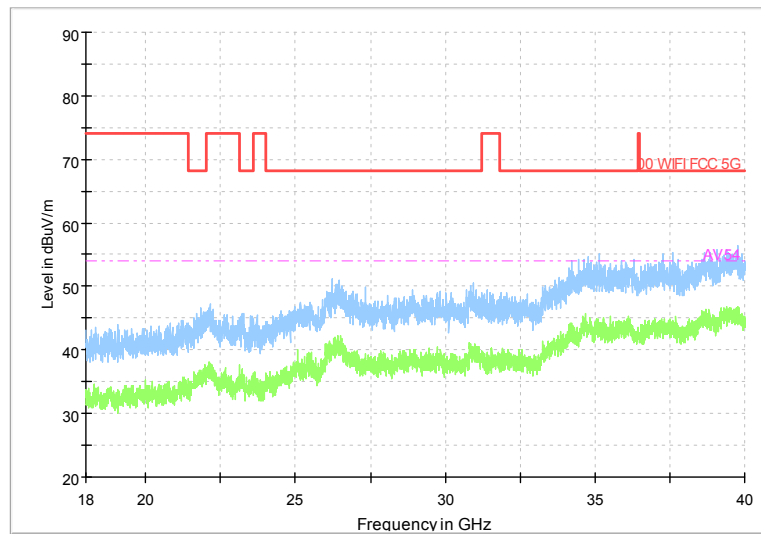

Full Spectrum

Frequency Range: 18GHz -40GHz
Detector: Av mode and PK mode
Modulation type: 802.11n(HT40)