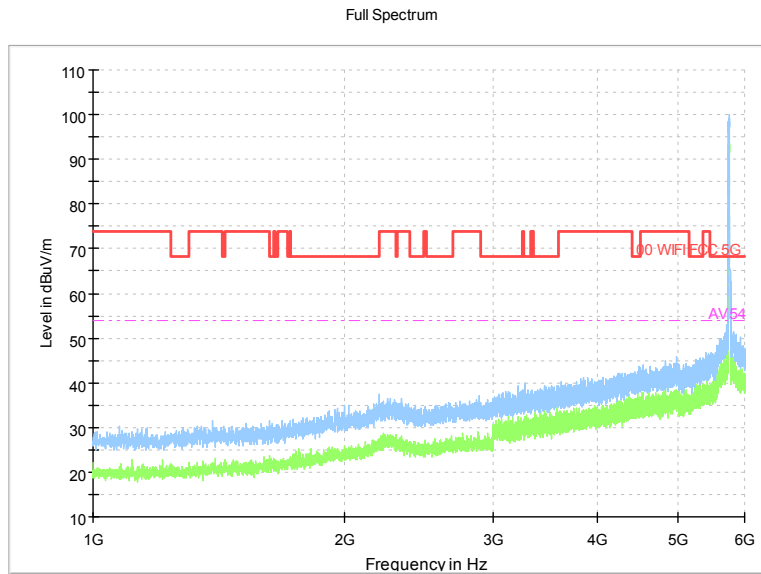

Frequency Range: 30MHz -1GHz  
 Detector: Av mode and PK mode  
 Test Mode: 802.11ax(HE80)

Full Spectrum

Frequency Range: 1GHz -6GHz  
 Detector: Av mode and PK mode  
 Test Mode: 802.11ax(HE80)

Full Spectrum

Comment

Frequency Range: 6GHz -18GHz  
 Detector: Av mode and PK mode  
 Test Mode: 802.11ax(HE80)

Full Spectrum

Comment

Frequency Range: 18GHz -40GHz  
 Detector: Av mode and PK mode  
 Test Mode: 802.11ax(HE80)

Carrier frequency (MHz): 5745  
 Channel No.:149

Frequency Range: 30MHz -1GHz  
 Detector: Av mode and PK mode  
 Modulation type: 802.11a

Frequency Range: 1GHz -6GHz  
 Detector: Av mode and PK mode  
 Modulation type: 802.11a