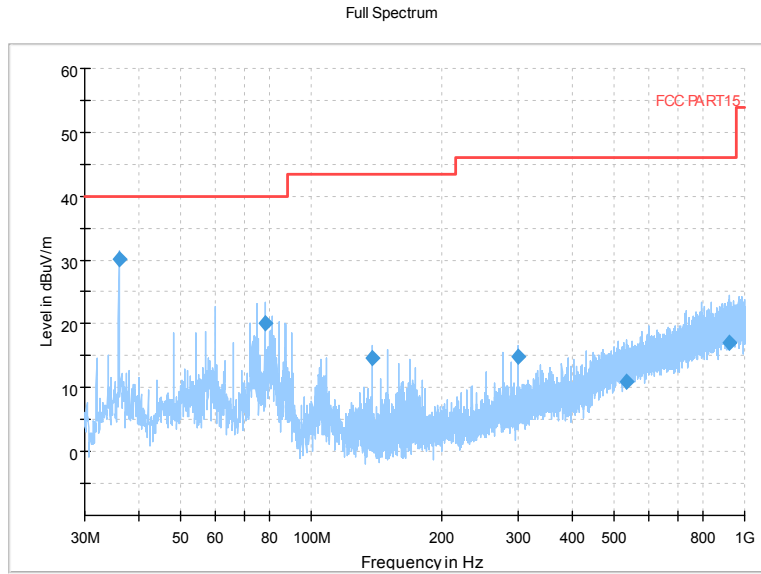

Carrier frequency (MHz): 5755
Channel No.:151

Frequency Range: 30MHz -1GHz
Detector: Av mode and PK mode
Modulation type: 802.11n(HT40)