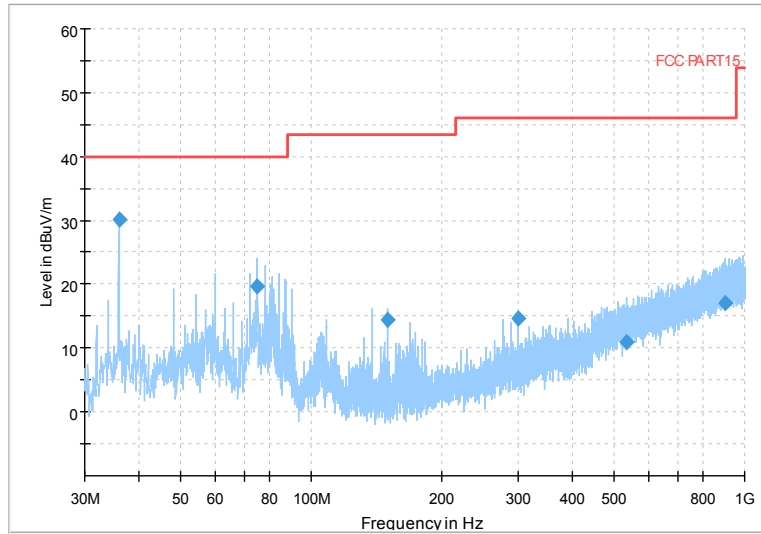

Full Spectrum

Frequency Range: 30MHz -1GHz
Detector: Av mode and PK mode
Test Mode: 802.11ac(VHT40)