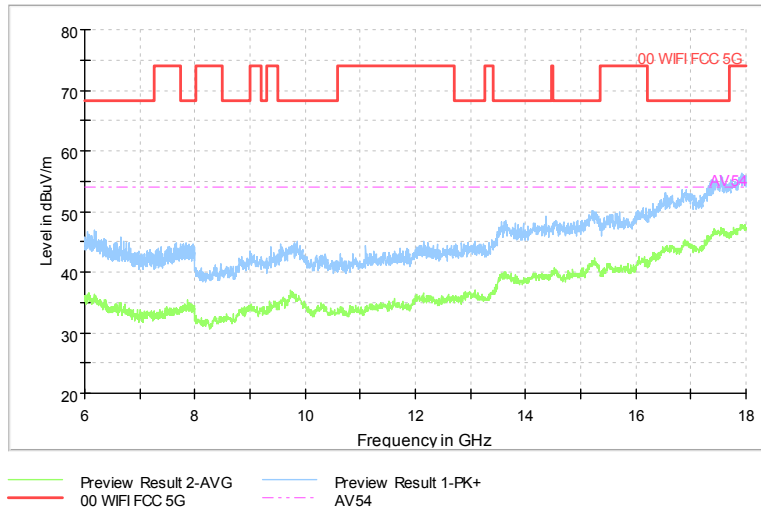

Full Spectrum

Comment

Frequency Range: 18GHz -40GHz  
 Detector: Av mode and PK mode  
 Test Mode: 802.11ax(HE40)

Carrier frequency (MHz): 5530

Channel No.:106

Frequency Range: 30MHz -1GHz  
Detector: Av mode and PK mode  
Test Mode: 802.11ac(VHT80)

Frequency Range: 1GHz -6GHz  
Detector: Av mode and PK mode  
Test Mode: 802.11ac(VHT80)

Full Spectrum

Comment

Frequency Range: 6GHz -18GHz  
 Detector: Av mode and PK mode  
 Test Mode: 802.11ac(VHT80)

Full Spectrum