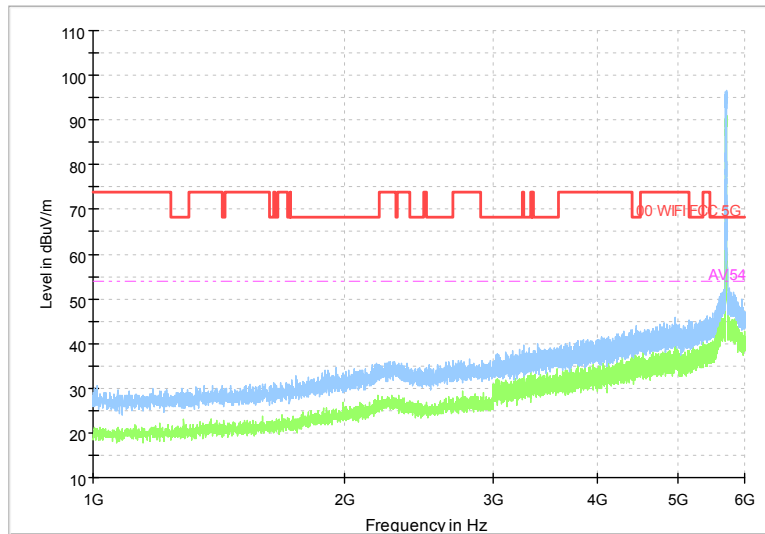

Full Spectrum

Frequency Range: 6GHz -18GHz  
 Detector: Av mode and PK mode  
 Test Mode: 802.11ax(HE20)

Full Spectrum

Frequency Range: 18GHz -40GHz  
 Detector: Av mode and PK mode  
 Test Mode: 802.11ax(HE20)

Carrier frequency (MHz): 5700  
 Channel No.:140

Full Spectrum

Frequency Range: 30MHz -1GHz  
 Detector: Av mode and PK mode  
 Modulation type: 802.11a

Full Spectrum

Frequency Range: 1GHz -6GHz  
 Detector: Av mode and PK mode  
 Modulation type: 802.11a