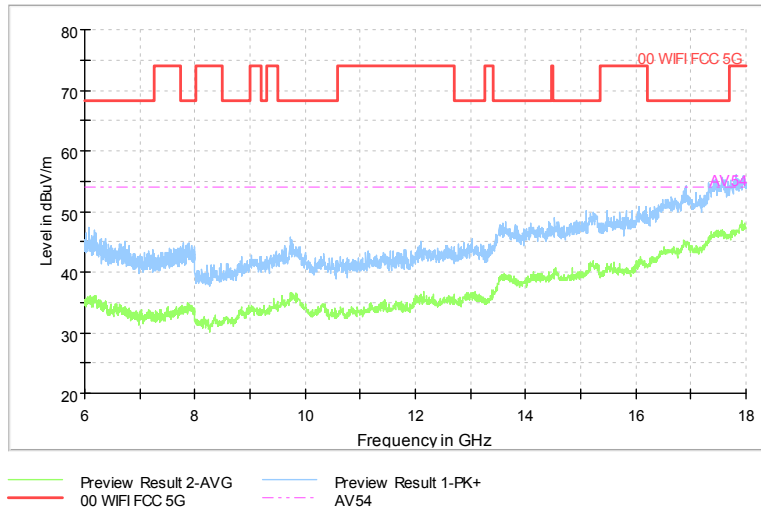

Full Spectrum

Comment

Frequency Range: 6GHz -18GHz
Detector: Av mode and PK mode
Modulation type: 802.11n(HT40)