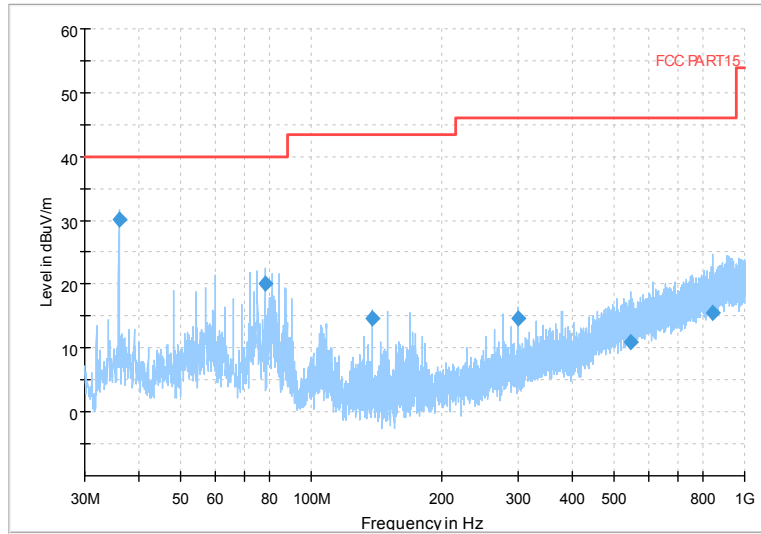

Full Spectrum

Frequency Range: 30MHz -1GHz
Detector: Av mode and PK mode
Test Mode: 802.11ac(VHT20)