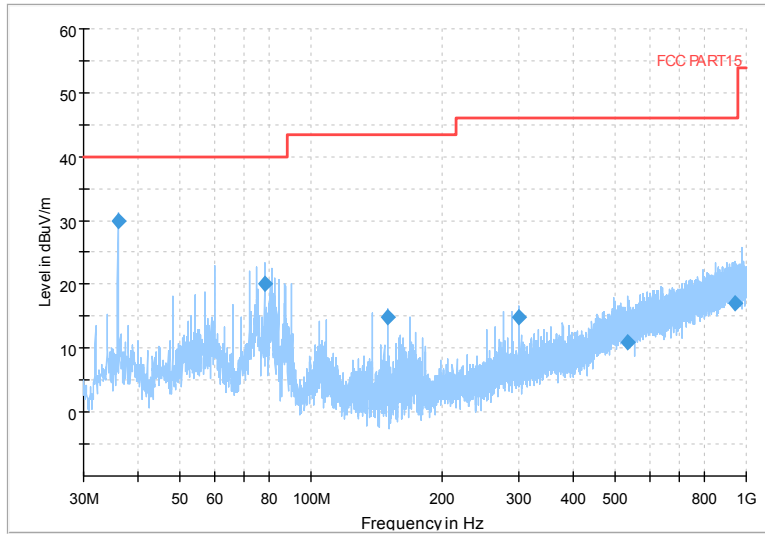

Full Spectrum

Frequency Range: 30MHz -1GHz
Detector: Av mode and PK mode
Test Mode: 802.11ac(VHT40)