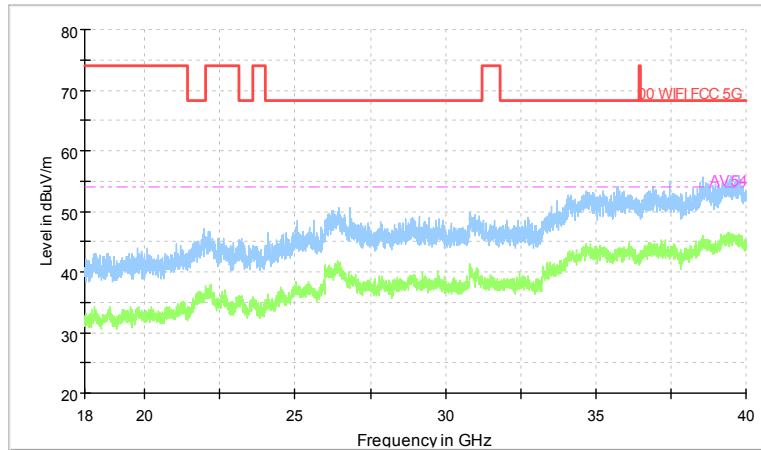

Full Spectrum

Frequency Range: 30MHz -1GHz  
 Detector: Av mode and PK mode  
 Test Mode: 802.11ac(VHT40)

Full Spectrum

Frequency Range: 1GHz -6GHz  
 Detector: Av mode and PK mode  
 Test Mode: 802.11ac(VHT40)

Full Spectrum

Frequency Range: 6GHz -18GHz  
 Detector: Av mode and PK mode  
 Test Mode: 802.11ac(VHT40)

Full Spectrum

Preview Result 2-AVG      Preview Result 1-PK+  
 00 WIFI FCC 5G              AV54

Comment