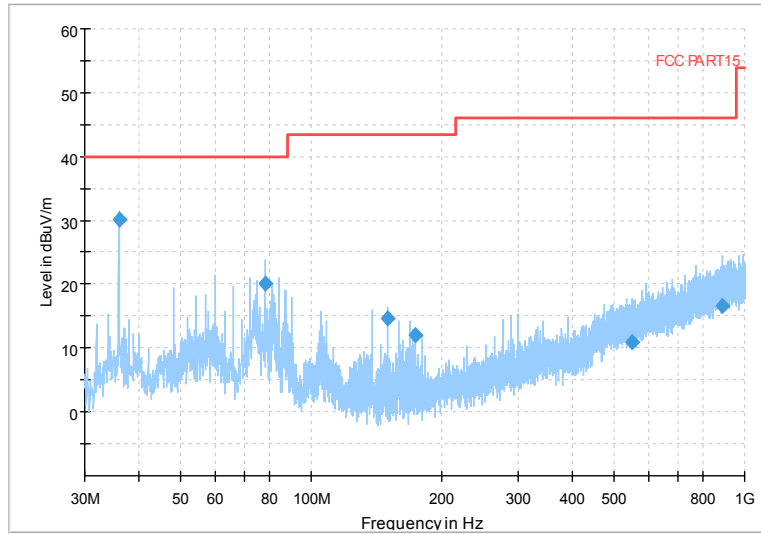

Full Spectrum

Frequency Range: 30MHz -1GHz  
 Detector: Av mode and PK mode  
 Test Mode: 802.11ac(VHT20)

Full Spectrum

Frequency Range: 1GHz -6GHz  
 Detector: Av mode and PK mode  
 Test Mode: 802.11ac(VHT20)