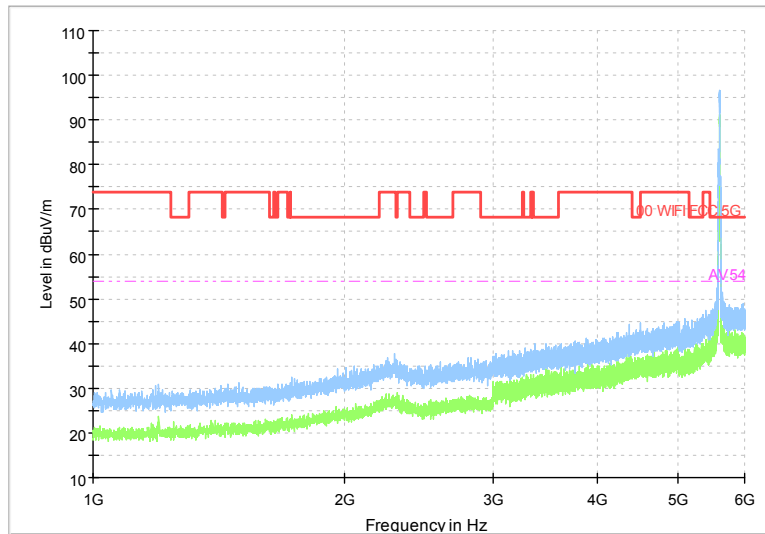

Full Spectrum

Frequency Range: 6GHz -18GHz  
 Detector: Av mode and PK mode  
 Modulation type: 802.11n(HT20)

Full Spectrum

Frequency Range: 18GHz -40GHz  
 Detector: Av mode and PK mode  
 Modulation type: 802.11n(HT20)

Full Spectrum

Frequency Range: 30MHz -1GHz  
 Detector: Av mode and PK mode  
 Test Mode: 802.11ac(VHT20)

Full Spectrum

Frequency Range: 1GHz -6GHz  
 Detector: Av mode and PK mode  
 Test Mode: 802.11ac(VHT20)