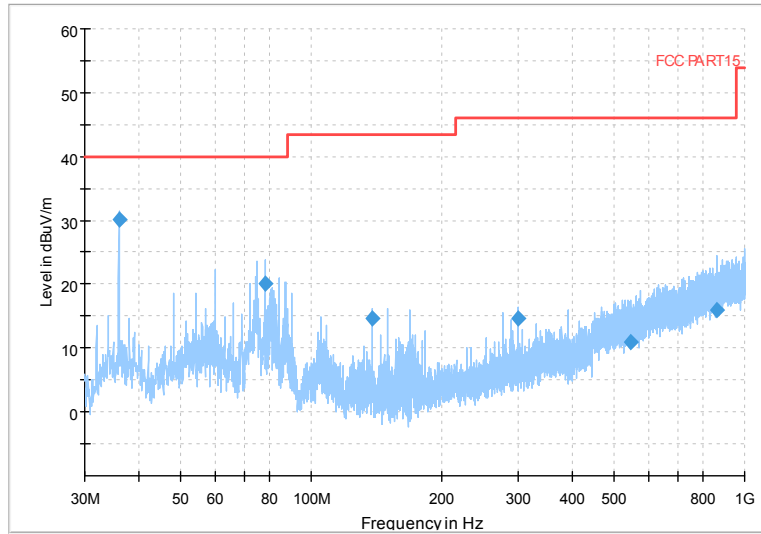

Full Spectrum

Frequency Range: 30MHz -1GHz
Detector: Av mode and PK mode
Test Mode: 802.11ax(HE 40)