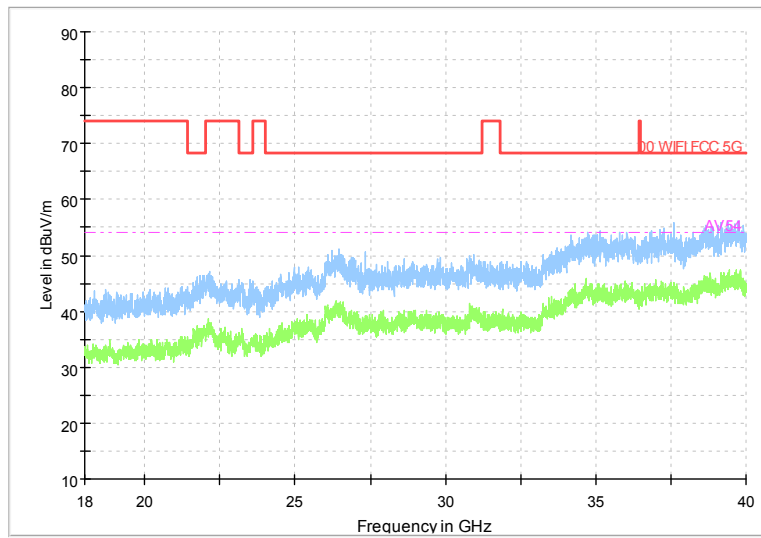

Full Spectrum

Frequency Range: 6GHz -18GHz  
 Detector: Av mode and PK mode  
 Test Mode: 802.11ax(HE20)

Full Spectrum

Frequency Range: 18GHz -40GHz  
 Detector: Av mode and PK mode  
 Test Mode: 802.11ax(HE20)

Carrier frequency (MHz): 5700  
 Channel No.:140

Full Spectrum

Frequency Range: 30MHz -1GHz  
 Detector: Av mode and PK mode  
 Modulation type: 802.11a

Full Spectrum

Frequency Range: 1GHz -6GHz  
 Detector: Av mode and PK mode  
 Modulation type: 802.11a

Full Spectrum

Comment

Frequency Range: 6GHz -18GHz  
 Detector: Av mode and PK mode  
 Modulation type: 802.11a

Full Spectrum

Frequency Range: 18GHz -40GHz  
 Detector: Av mode and PK mode  
 Modulation type: 802.11a