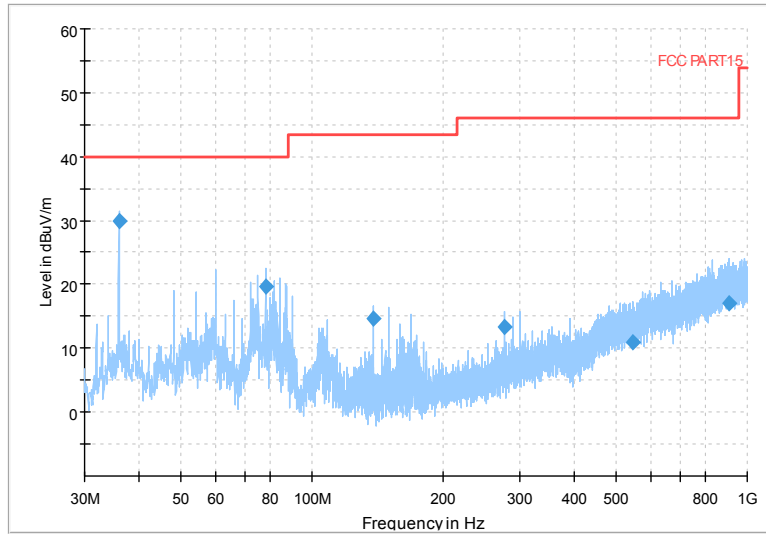

Full Spectrum

Comment

Frequency Range: 6GHz -18GHz  
 Detector: Av mode and PK mode  
 Modulation type: 802.11a

Full Spectrum

Frequency Range: 18GHz -40GHz  
 Detector: Av mode and PK mode  
 Modulation type: 802.11a

Full Spectrum

Frequency Range: 30MHz -1GHz  
 Detector: Av mode and PK mode  
 Modulation type: 802.11n(HT20)

Full Spectrum

Frequency Range: 1GHz -6GHz  
 Detector: Av mode and PK mode  
 Modulation type: 802.11n(HT20)