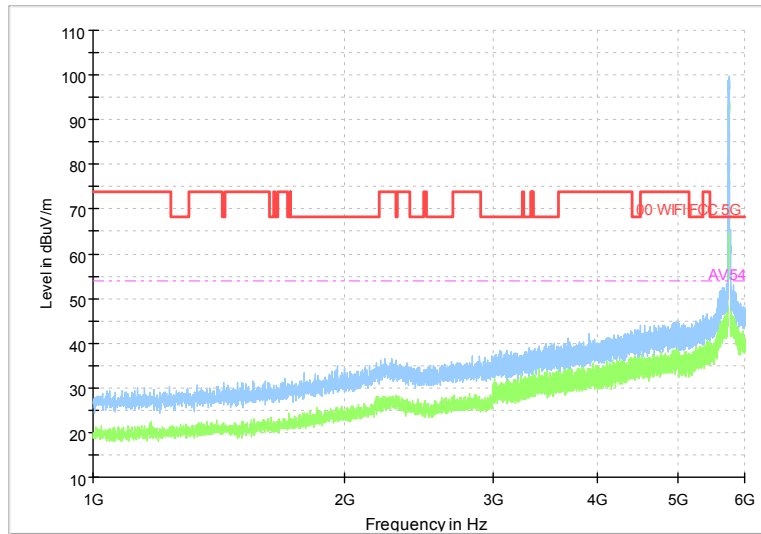

Full Spectrum

Frequency Range: 30MHz -1GHz  
 Detector: Av mode and PK mode  
 Modulation type: 802.11n(HT20)

Full Spectrum

Frequency Range: 1GHz -6GHz  
 Detector: Av mode and PK mode  
 Modulation type: 802.11n(HT20)

Full Spectrum

Comment

Frequency Range: 6GHz -18GHz  
Detector: Av mode and PK mode  
Modulation type: 802.11n(HT20)

Full Spectrum

Comment

Frequency Range: 18GHz -40GHz  
Detector: Av mode and PK mode  
Modulation type: 802.11n(HT20)

Full Spectrum

Frequency Range: 30MHz -1GHz  
 Detector: Av mode and PK mode  
 Test Mode: 802.11ac(VHT20)

Full Spectrum

Frequency Range: 1GHz -6GHz  
 Detector: Av mode and PK mode  
 Test Mode: 802.11ac(VHT20)