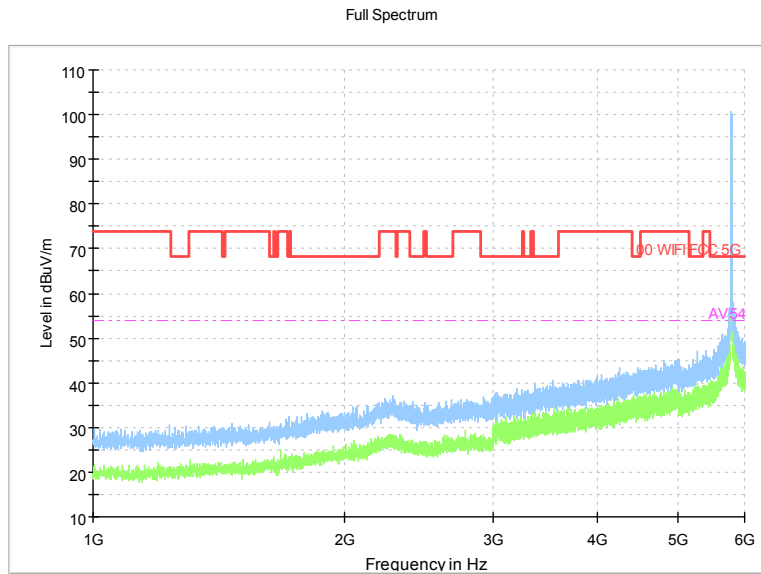

Frequency Range: 1GHz -6GHz
Detector: Av mode and PK mode
Modulation type: 802.11a