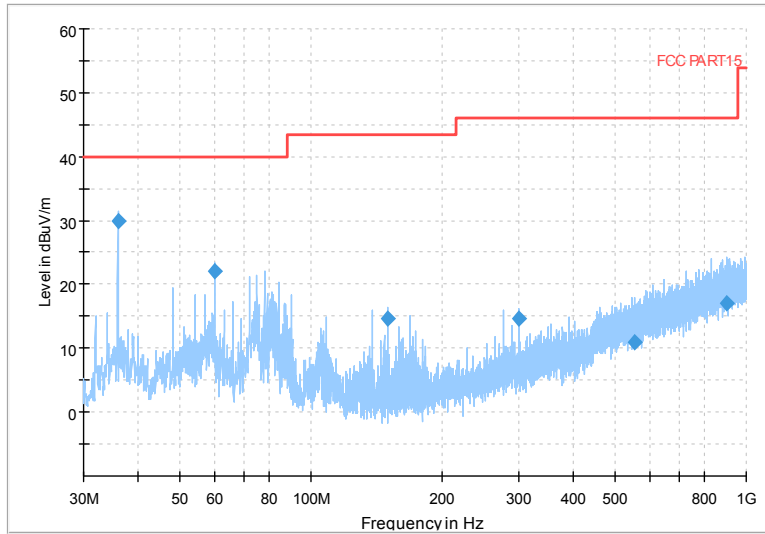

Full Spectrum

Frequency Range: 30MHz -1GHz
Detector: Av mode and PK mode
Test Mode: 802.11ax(HE20)