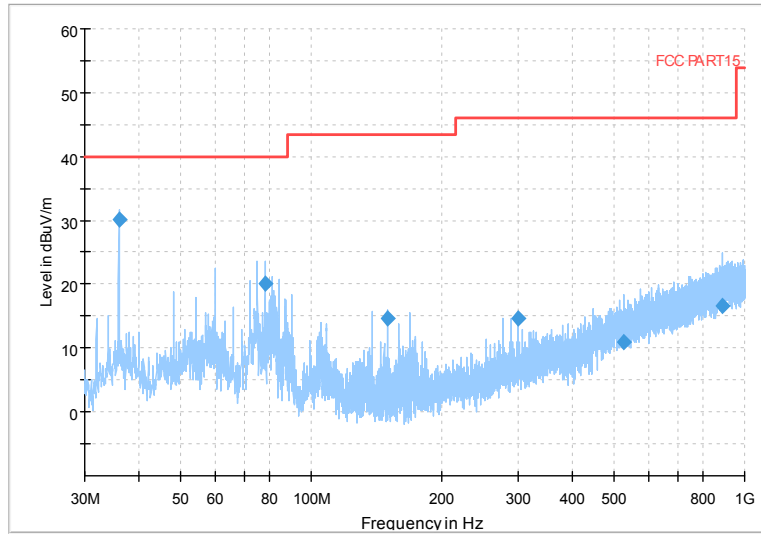

Full Spectrum

Frequency Range: 30MHz -1GHz  
 Detector: Av mode and PK mode  
 Test Mode: 802.11ax(HE20)

Full Spectrum

Frequency Range: 1GHz -6GHz  
 Detector: Av mode and PK mode  
 Test Mode: 802.11ax(HE20)