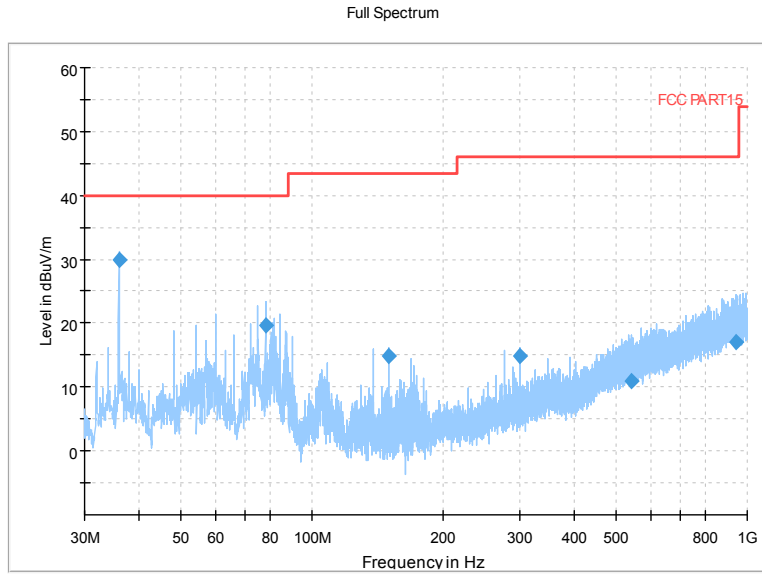

Channel No.:102

Frequency Range: 30MHz -1GHz
Detector: Av mode and PK mode
Modulation type: 802.11n(HT40)