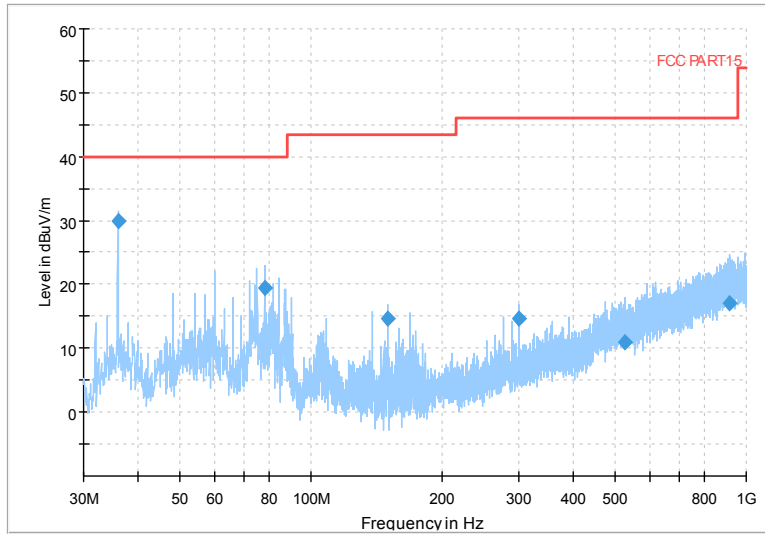

Full Spectrum

Frequency Range: 6GHz -18GHz  
 Detector: Av mode and PK mode  
 Modulation type: 802.11n(HT20)

Full Spectrum

Frequency Range: 18GHz -40GHz  
 Detector: Av mode and PK mode  
 Modulation type: 802.11n(HT20)

Full Spectrum

Frequency Range: 30MHz -1GHz  
 Detector: Av mode and PK mode  
 Test Mode: 802.11ac(VHT20)

Full Spectrum

Frequency Range: 1GHz -6GHz  
 Detector: Av mode and PK mode  
 Test Mode: 802.11ac(VHT20)