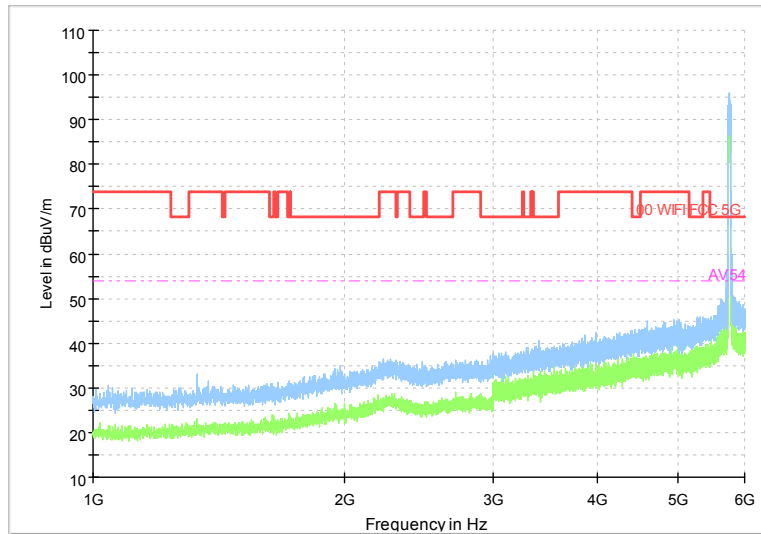

Full Spectrum

Frequency Range: 30MHz -1GHz  
 Detector: Av mode and PK mode  
 Test Mode: 802.11ac(VHT40)

Full Spectrum

Frequency Range: 1GHz -6GHz  
 Detector: Av mode and PK mode  
 Test Mode: 802.11ac(VHT40)

Full Spectrum

Comment

Frequency Range: 6GHz -18GHz  
 Detector: Av mode and PK mode  
 Test Mode: 802.11ac(VHT40)

Full Spectrum

Frequency Range: 18GHz -40GHz  
 Detector: Av mode and PK mode  
 Test Mode: 802.11ac(VHT40)

Full Spectrum

Frequency Range: 30MHz -1GHz  
 Detector: Av mode and PK mode  
 Test Mode: 802.11ax(HE 40)

Full Spectrum

Frequency Range: 1GHz -6GHz  
 Detector: Av mode and PK mode  
 Test Mode: 802.11ax(HE 40)