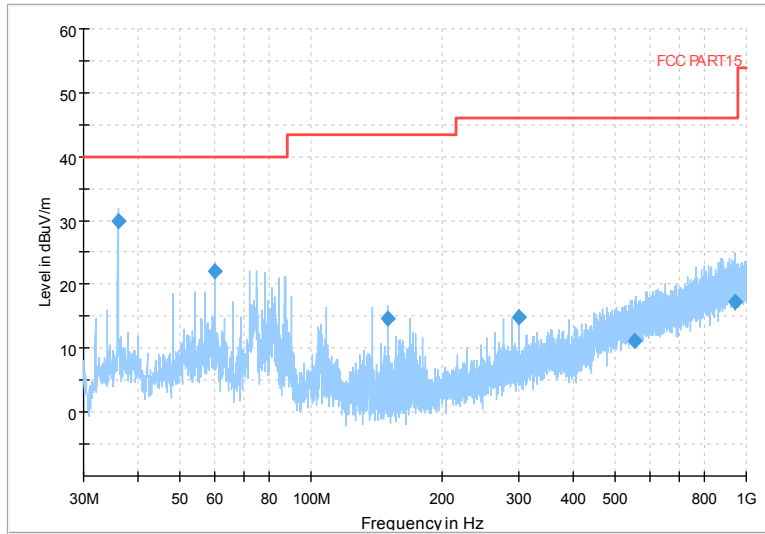

Full Spectrum

Comment

Frequency Range: 6GHz -18GHz  
Detector: Av mode and PK mode  
Modulation type: 802.11n(HT40)

Full Spectrum

Comment

Frequency Range: 18GHz -40GHz  
Detector: Av mode and PK mode  
Modulation type: 802.11n(HT40)

Full Spectrum

Frequency Range: 30MHz -1GHz  
 Detector: Av mode and PK mode  
 Test Mode: 802.11ac(VHT40)

Full Spectrum

Frequency Range: 1GHz -6GHz  
 Detector: Av mode and PK mode  
 Test Mode: 802.11ac(VHT40)