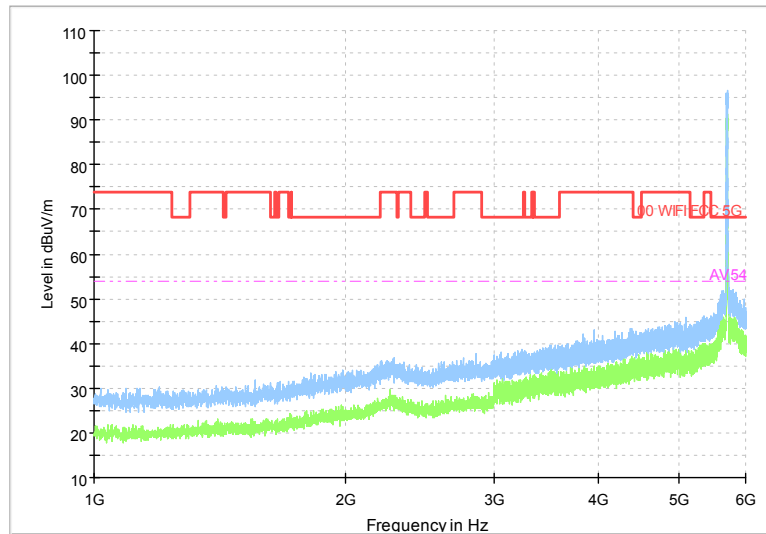

Full Spectrum

Comment

Frequency Range: 6GHz -18GHz  
 Detector: Av mode and PK mode  
 Modulation type: 802.11a

Full Spectrum

Frequency Range: 18GHz -40GHz  
 Detector: Av mode and PK mode  
 Modulation type: 802.11a

Full Spectrum

Frequency Range: 30MHz -1GHz  
 Detector: Av mode and PK mode  
 Modulation type: 802.11n(HT20)

Full Spectrum

Frequency Range: 1GHz -6GHz  
 Detector: Av mode and PK mode  
 Modulation type: 802.11n(HT20)