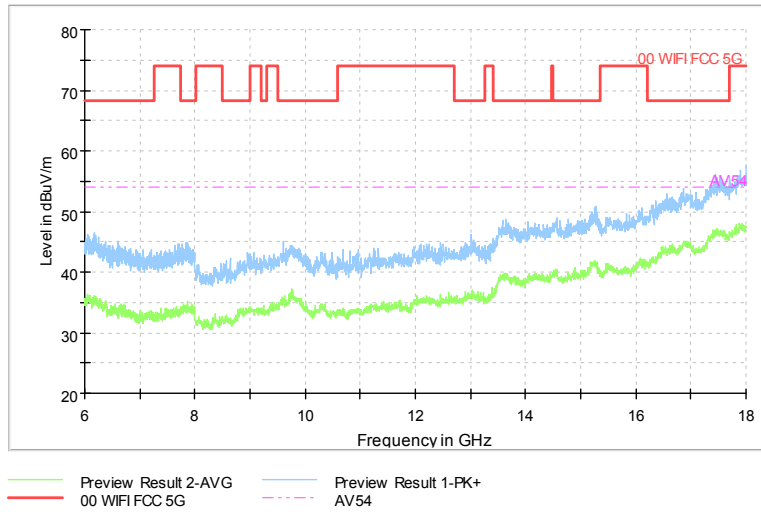

Full Spectrum

Comment

Frequency Range: 6GHz -18GHz
Detector: Av mode and PK mode
Modulation type: 802.11n(HT40)