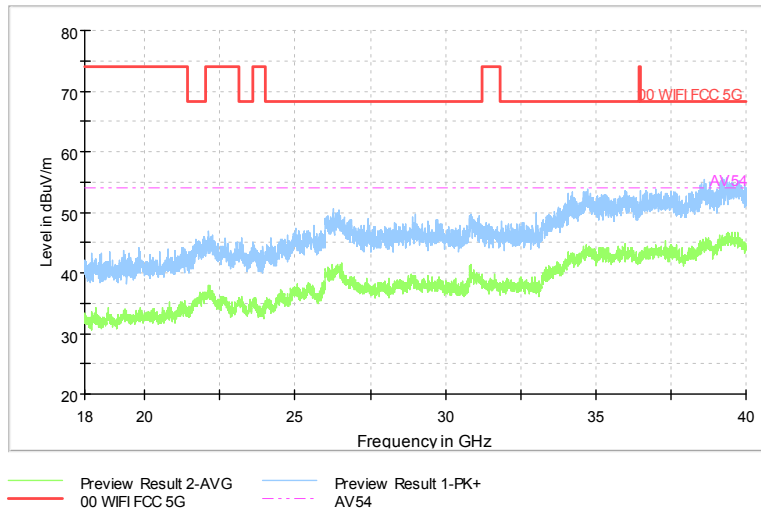

Full Spectrum

Comment

Frequency Range: 18GHz -40GHz
Detector: Av mode and PK mode
Test Mode: 802.11ac(VHT20)