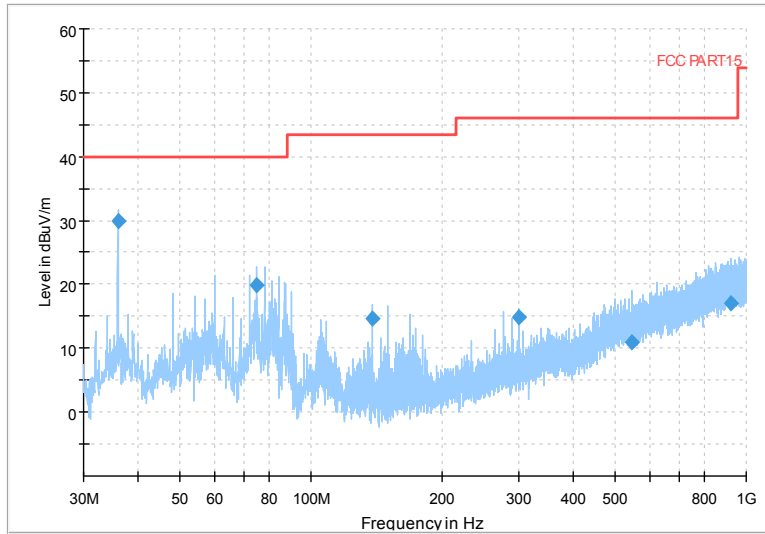

Full Spectrum

Preview Result 2-AVG      Preview Result 1-PK+  
 00 WIFI FCC 5G              AV54

Comment

Frequency Range: 18GHz -40GHz  
 Detector: Av mode and PK mode  
 Test Mode: 802.11ac(VHT80)

Full Spectrum