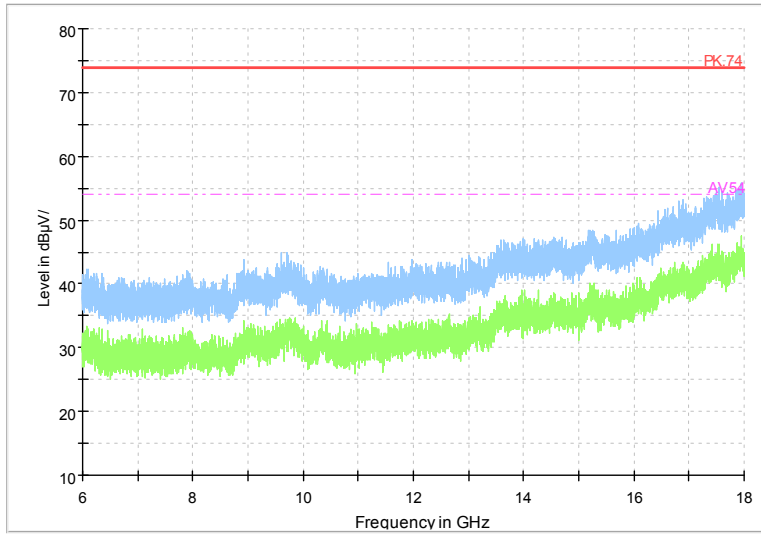

Full Spectrum

Comment

Frequency Range: 18GHz -40GHz  
Detector: Av mode and PK mode  
Test Mode: 802.11ax(HE80)

Carrier frequency (MHz): 5690  
Channel No.:138

Full Spectrum

Frequency Range: 30MHz -1GHz  
Detector: Av mode and PK mode  
Test Mode: 802.11ac(VHT80)

Full Spectrum

Frequency Range: 1GHz -6GHz  
Detector: Av mode and PK mode  
Test Mode: 802.11ac(VHT80)

Full Spectrum

Frequency Range: 6GHz -18GHz  
 Detector: Av mode and PK mode  
 Test Mode: 802.11ac(VHT80)