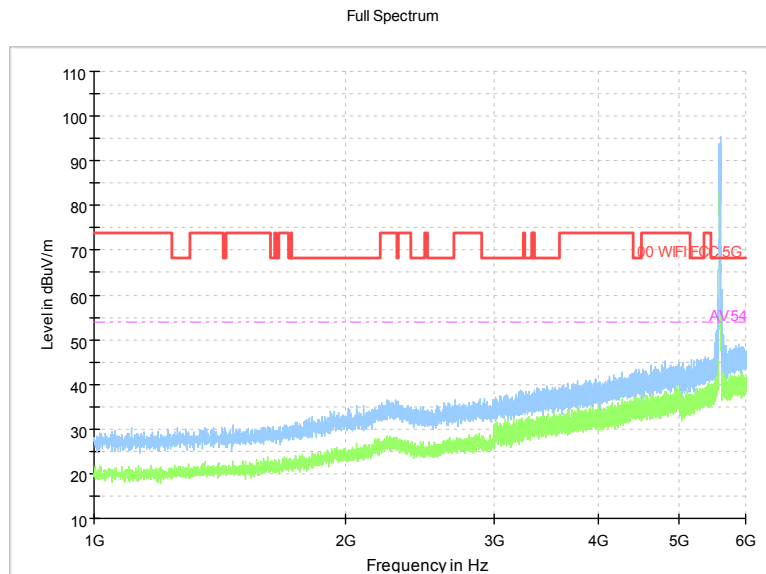

Full Spectrum

Comment

Frequency Range: 18GHz -40GHz  
 Detector: Av mode and PK mode  
 Test Mode: 802.11ax(HE40)

Carrier frequency (MHz): 5590

Channel No.:118

Frequency Range: 30MHz -1GHz  
 Detector: Av mode and PK mode  
 Modulation type: 802.11n(HT40)