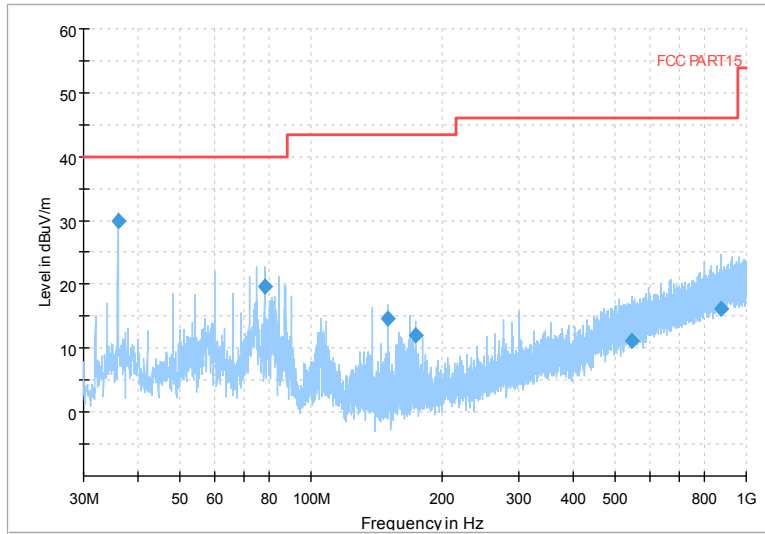

Full Spectrum

Comment

Frequency Range: 6GHz -18GHz  
Detector: Av mode and PK mode  
Test Mode: 802.11ac(VHT20)

Full Spectrum

Comment

Frequency Range: 18GHz -40GHz  
Detector: Av mode and PK mode  
Test Mode: 802.11ac(VHT20)

Full Spectrum

Frequency Range: 30MHz -1GHz  
 Detector: Av mode and PK mode  
 Test Mode: 802.11ax(HE20)

Full Spectrum

Frequency Range: 1GHz -6GHz  
 Detector: Av mode and PK mode  
 Test Mode: 802.11ax(HE20)