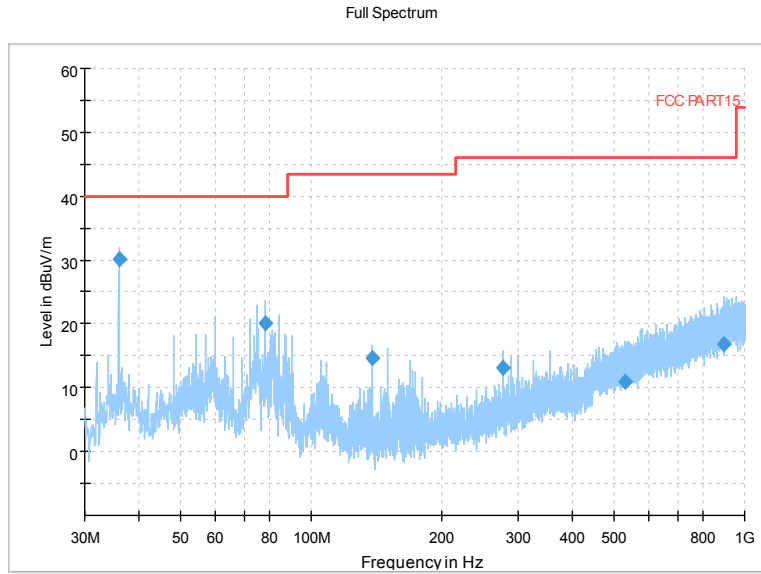

Comment

Frequency Range: 6GHz -18GHz  
 Detector: Av mode and PK mode  
 Test Mode: 802.11ax(HE80)

Full Spectrum

Comment

Frequency Range: 18GHz -40GHz  
 Detector: Av mode and PK mode  
 Test Mode: 802.11ax(HE80)

Carrier frequency (MHz): 5745  
 Channel No.:149

Frequency Range: 30MHz -1GHz  
 Detector: Av mode and PK mode  
 Modulation type: 802.11a

Frequency Range: 1GHz -6GHz  
 Detector: Av mode and PK mode  
 Modulation type: 802.11a