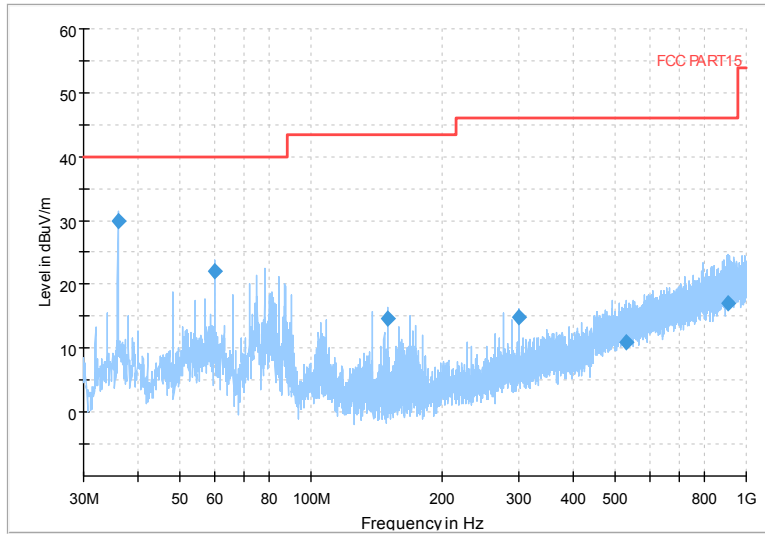

Full Spectrum

Frequency Range: 6GHz -18GHz  
 Detector: Av mode and PK mode  
 Test Mode: 802.11ax(HE20)

Full Spectrum

Frequency Range: 18GHz -40GHz  
 Detector: Av mode and PK mode  
 Test Mode: 802.11ax(HE20)

Carrier frequency (MHz): 5700  
 Channel No.:140

Full Spectrum

Frequency Range: 30MHz -1GHz  
 Detector: Av mode and PK mode  
 Modulation type: 802.11a

Full Spectrum

Frequency Range: 1GHz -6GHz  
 Detector: Av mode and PK mode  
 Modulation type: 802.11a