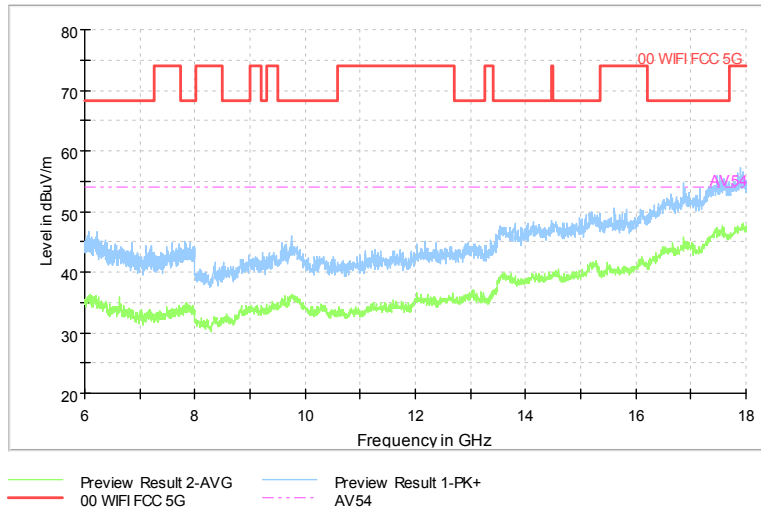

Full Spectrum

Comment

Frequency Range: 6GHz -18GHz
Detector: Av mode and PK mode
Modulation type: 802.11n(HT20)