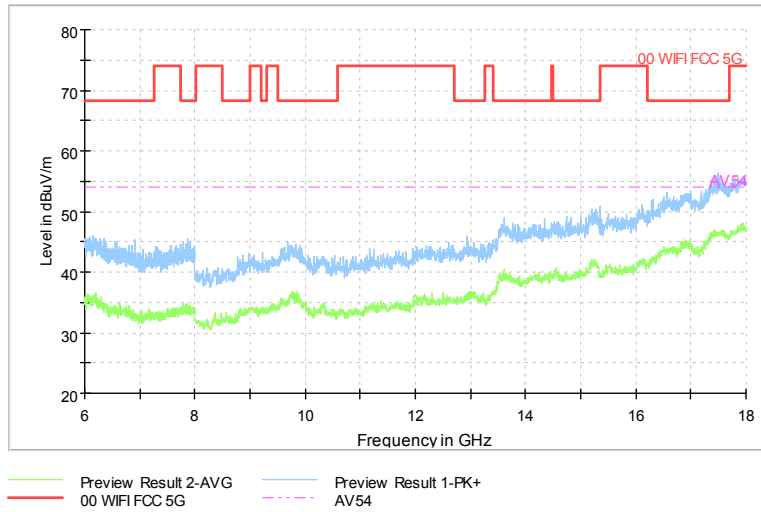

Full Spectrum

Comment

Frequency Range: 6GHz -18GHz
Detector: Av mode and PK mode
Modulation type: 802.11n(HT40)