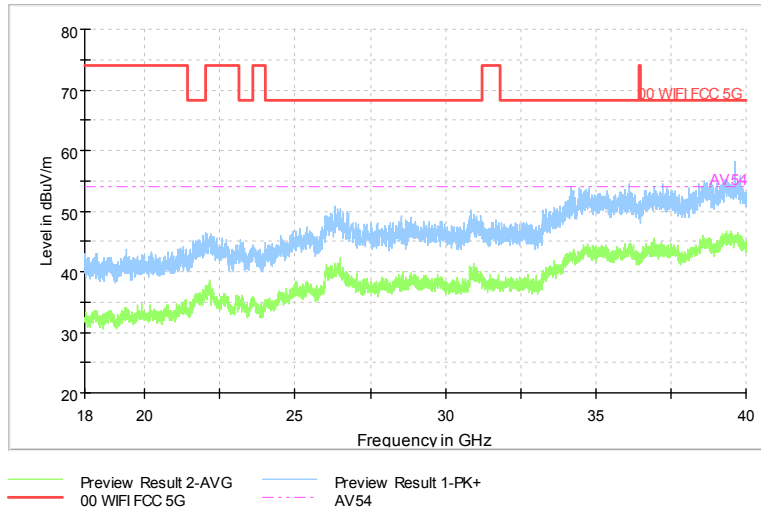

Full Spectrum

Comment

Frequency Range: 18GHz -40GHz
Detector: Av mode and PK mode
Test Mode: 802.11ax(HE20)

Carrier frequency (MHz): 5510