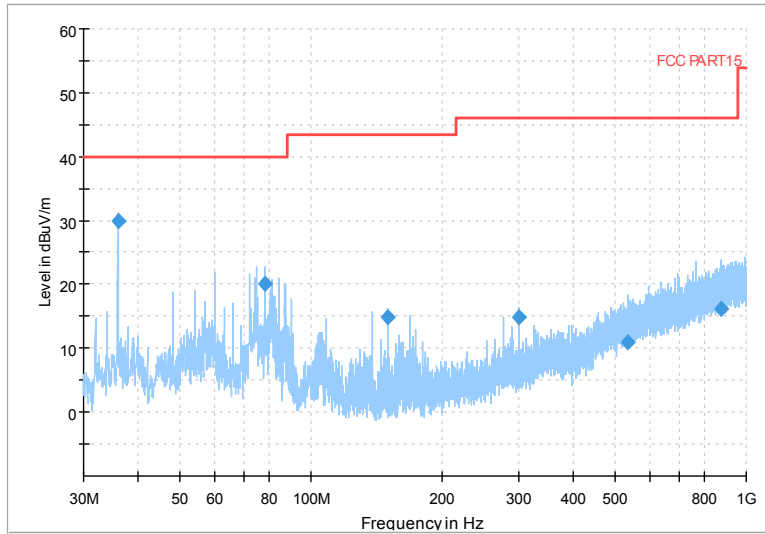

Full Spectrum

Frequency Range: 30MHz -1GHz
Detector: Av mode and PK mode
Test Mode: 802.11ax(HE80)