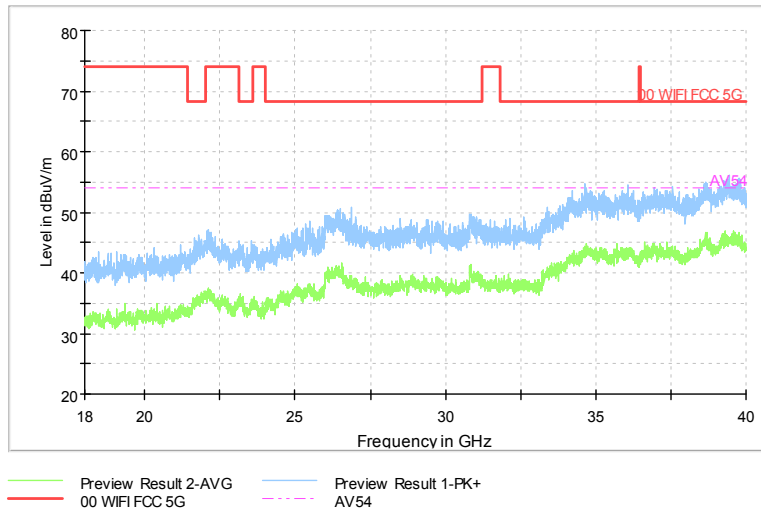

Full Spectrum

Comment

Frequency Range: 18GHz -40GHz
Detector: Av mode and PK mode
Test Mode: 802.11ac(VHT40)