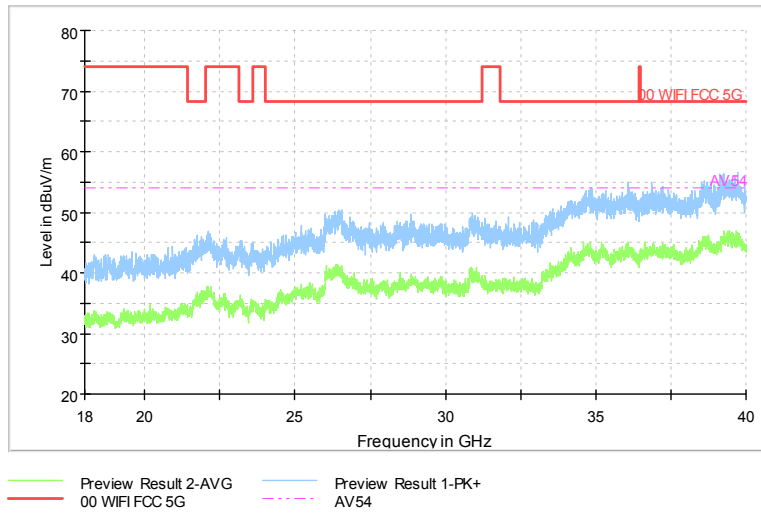

Full Spectrum

Comment

Frequency Range: 18GHz -40GHz
Detector: Av mode and PK mode
Test Mode: 802.11ax(HE40)

Carrier frequency (MHz): 5530