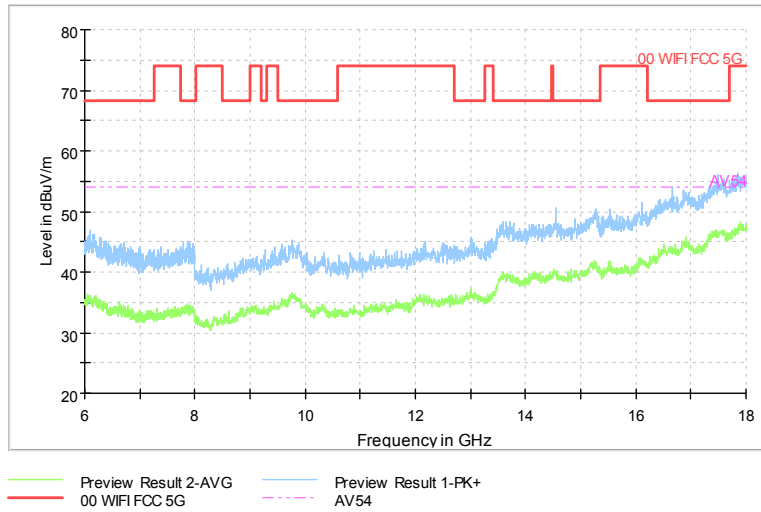

Full Spectrum

Comment

Frequency Range: 6GHz -18GHz
Detector: Av mode and PK mode
Test Mode: 802.11ac(VHT40)