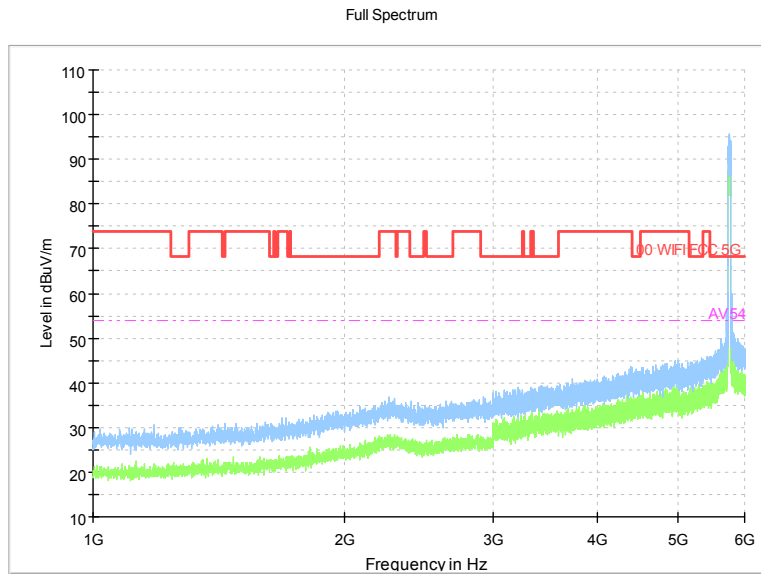

Frequency Range: 1GHz -6GHz
Detector: Av mode and PK mode
Modulation type: 802.11n(HT40)