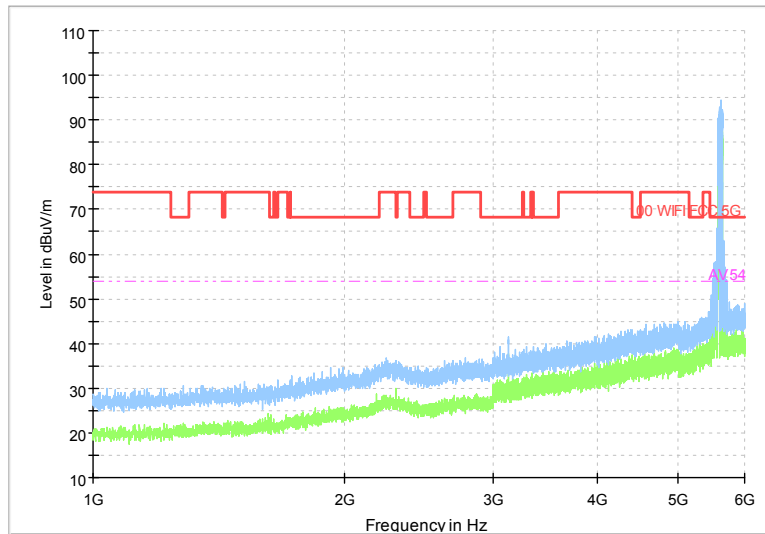

Frequency Range: 1GHz -6GHz  
 Detector: Av mode and PK mode  
 Test Mode: 802.11ac(VHT80)

Full Spectrum

Comment

Frequency Range: 6GHz -18GHz  
Detector: Av mode and PK mode  
Test Mode: 802.11ac(VHT80)

Full Spectrum

Comment

Frequency Range: 18GHz -40GHz  
Detector: Av mode and PK mode  
Test Mode: 802.11ac(VHT80)

Full Spectrum

Frequency Range: 30MHz -1GHz  
 Detector: Av mode and PK mode  
 Test Mode: 802.11ax(HE80)

Full Spectrum

Frequency Range: 1GHz -6GHz  
 Detector: Av mode and PK mode  
 Test Mode: 802.11ax(HE80)

Full Spectrum

Comment

Frequency Range: 6GHz -18GHz  
Detector: Av mode and PK mode  
Test Mode: 802.11ax(HE80)