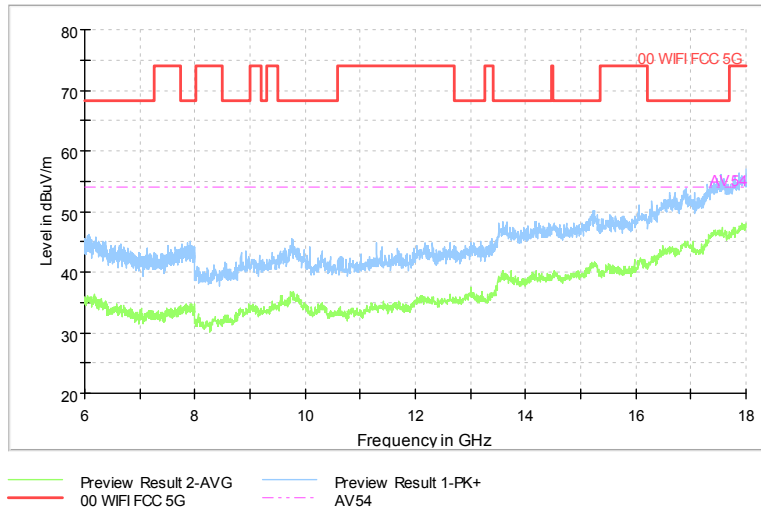

Full Spectrum

Comment

Frequency Range: 6GHz -18GHz
Detector: Av mode and PK mode
Test Mode: 802.11ac(VHT40)