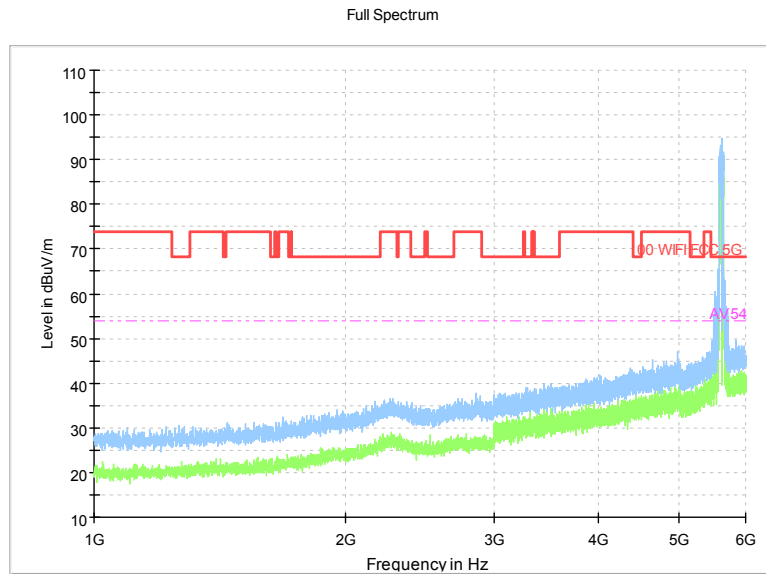

Full Spectrum

Comment

Frequency Range: 18GHz -40GHz  
Detector: Av mode and PK mode  
Test Mode: 802.11ax(HE80)

Carrier frequency (MHz): 5610  
 Channel No.:122

Frequency Range: 30MHz -1GHz  
 Detector: Av mode and PK mode  
 Test Mode: 802.11ac(VHT80)

Frequency Range: 1GHz -6GHz  
 Detector: Av mode and PK mode  
 Test Mode: 802.11ac(VHT80)

Full Spectrum

Comment

Frequency Range: 6GHz -18GHz  
Detector: Av mode and PK mode  
Test Mode: 802.11ac(VHT80)

Full Spectrum