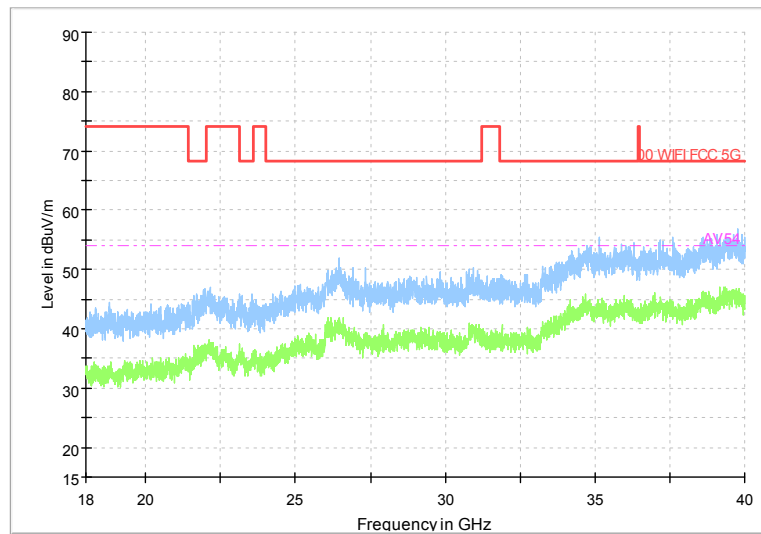

Full Spectrum

Frequency Range: 18GHz -40GHz
Detector: Av mode and PK mode
Test Mode: 802.11ax(HE40)

Carrier frequency (MHz): 5795
Channel No.:159