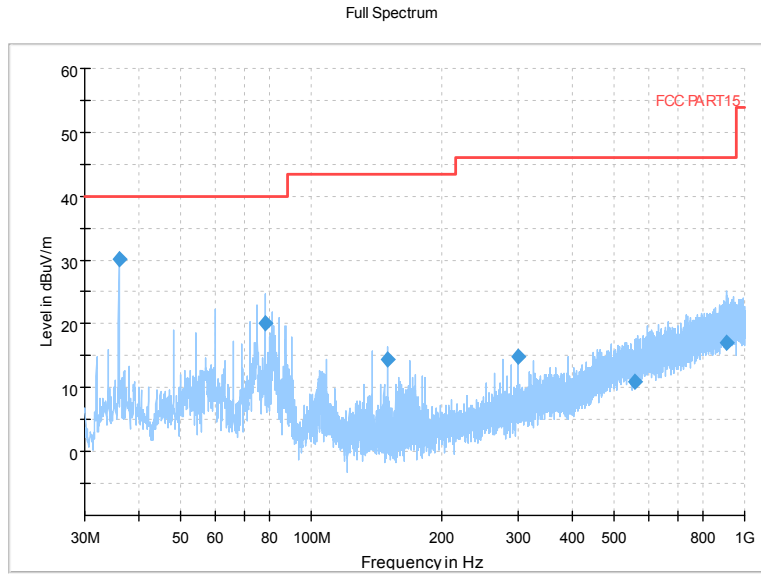

Carrier frequency (MHz): 5785
Channel No.:157

Frequency Range: 30MHz -1GHz
Detector: Av mode and PK mode
Modulation type: 802.11a