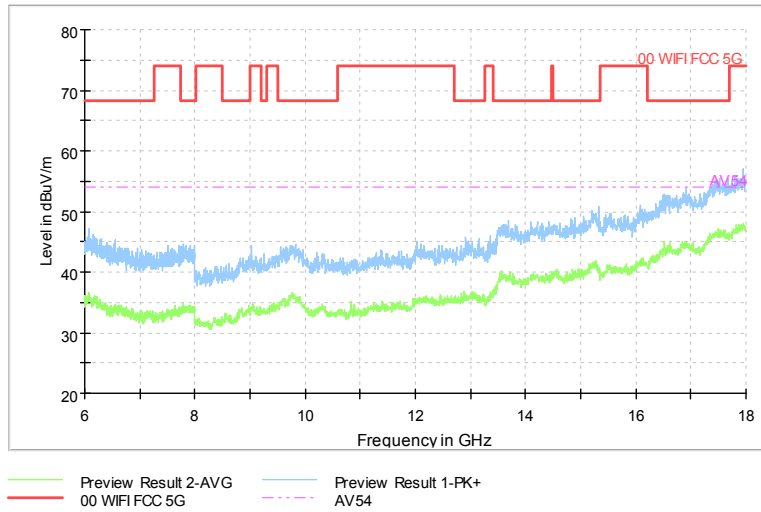

Full Spectrum

Comment

Frequency Range: 6GHz -18GHz  
 Detector: Av mode and PK mode  
 Modulation type: 802.11a

Full Spectrum

Frequency Range: 18GHz -40GHz  
 Detector: Av mode and PK mode  
 Modulation type: 802.11a

Full Spectrum

Frequency Range: 30MHz -1GHz  
 Detector: Av mode and PK mode  
 Modulation type: 802.11n(HT20)

Full Spectrum

Frequency Range: 1GHz -6GHz  
 Detector: Av mode and PK mode  
 Modulation type: 802.11n(HT20)

Full Spectrum

Comment

Frequency Range: 6GHz -18GHz  
 Detector: Av mode and PK mode  
 Modulation type: 802.11n(HT20)

Full Spectrum

Comment

Frequency Range: 18GHz -40GHz  
 Detector: Av mode and PK mode  
 Modulation type: 802.11n(HT20)