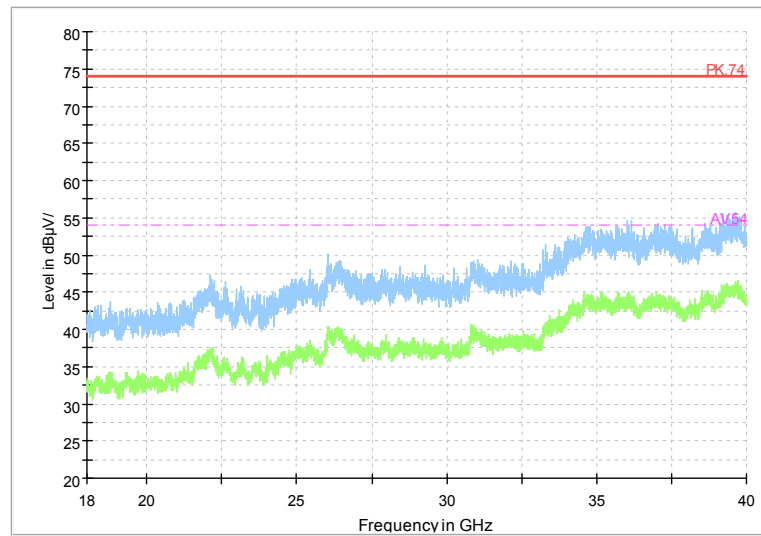

Frequency Range: 1GHz -6GHz  
Detector: Av mode and PK mode  
Modulation type: 802.11n(HT40)

Full Spectrum

Comment

Frequency Range: 6GHz -18GHz  
Detector: Av mode and PK mode  
Modulation type: 802.11n(HT40)

Full Spectrum

Frequency Range: 18GHz -40GHz  
Detector: Av mode and PK mode  
Modulation type: 802.11n(HT40)

Full Spectrum

Frequency Range: 30MHz -1GHz  
 Detector: Av mode and PK mode  
 Test Mode: 802.11ac(VHT40)