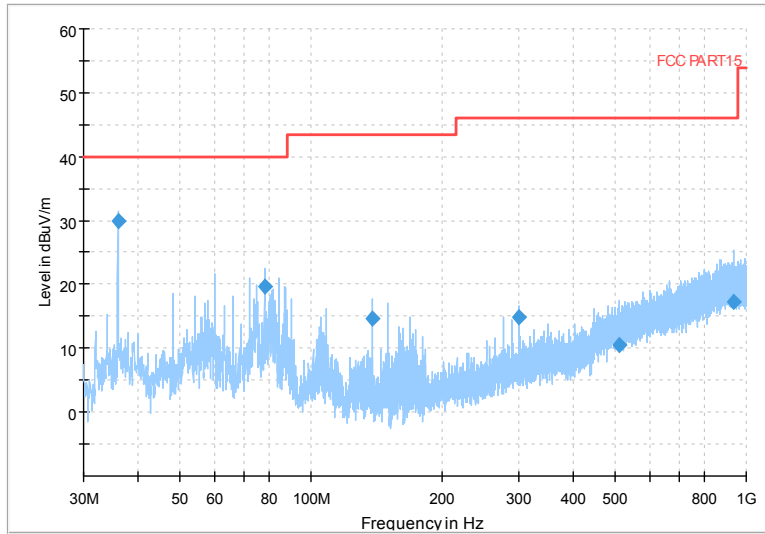

Full Spectrum

Comment

Frequency Range: 6GHz -18GHz  
 Detector: Av mode and PK mode  
 Modulation type: 802.11n(HT20)

Full Spectrum

Comment

Frequency Range: 18GHz -40GHz  
 Detector: Av mode and PK mode  
 Modulation type: 802.11n(HT20)

Full Spectrum

Frequency Range: 30MHz -1GHz  
 Detector: Av mode and PK mode  
 Test Mode: 802.11ac(VHT20)

Full Spectrum

Frequency Range: 1GHz -6GHz  
 Detector: Av mode and PK mode  
 Test Mode: 802.11ac(VHT20)