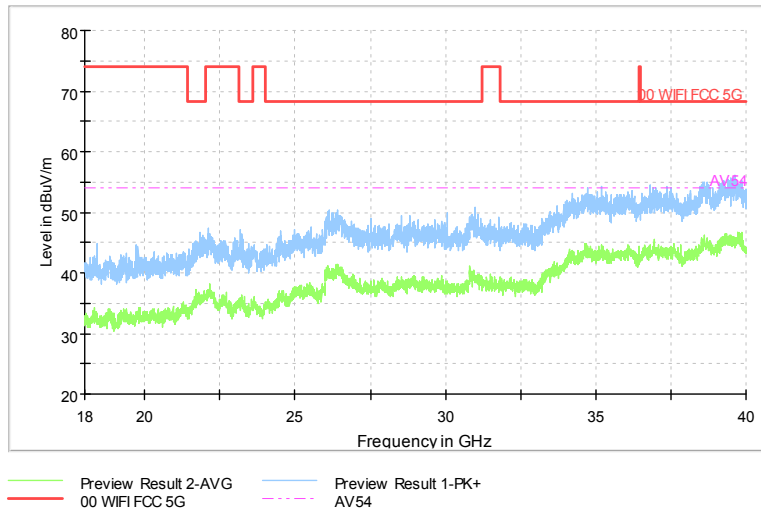

Frequency Range: 1GHz -6GHz  
 Detector: Av mode and PK mode  
 Test Mode: 802.11ac(VHT80)

Full Spectrum

Comment

Frequency Range: 6GHz -18GHz  
Detector: Av mode and PK mode  
Test Mode: 802.11ac(VHT80)

Full Spectrum