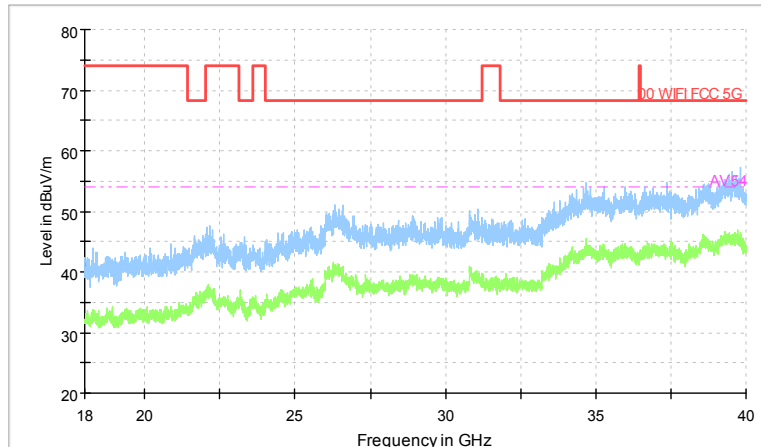

Full Spectrum

Frequency Range: 1GHz -6GHz  
Detector: Av mode and PK mode  
Test Mode: 802.11ac(VHT80)

Full Spectrum

Frequency Range: 6GHz -18GHz  
 Detector: Av mode and PK mode  
 Test Mode: 802.11ac(VHT80)

Full Spectrum

Preview Result 2-AVG      Preview Result 1-PK+  
 00 WIFI FCC 5G              AV54

Comment

Frequency Range: 18GHz -40GHz  
 Detector: Av mode and PK mode  
 Test Mode: 802.11ac(VHT80)

Full Spectrum