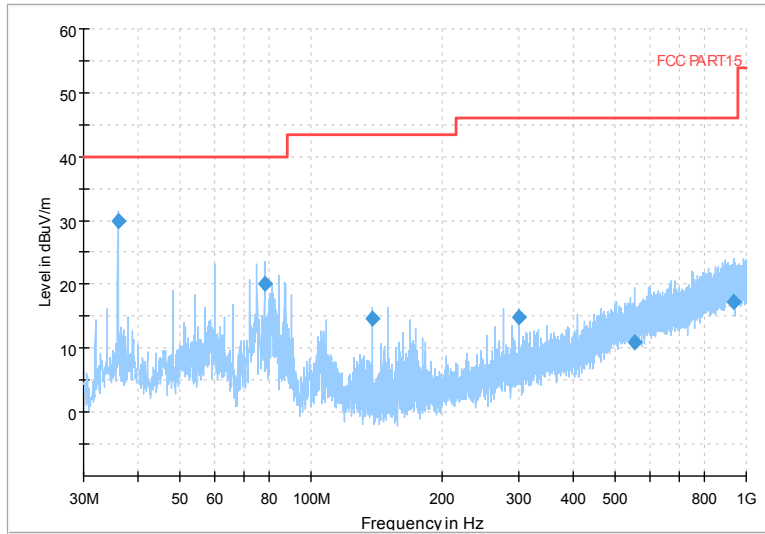

Full Spectrum

Frequency Range: 30MHz -1GHz
Detector: Av mode and PK mode
Test Mode: 802.11ax(HE 40)