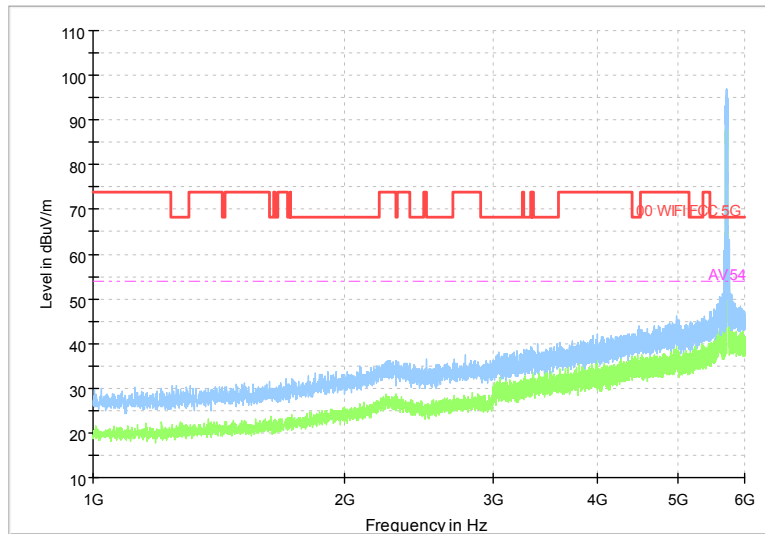

Full Spectrum

Frequency Range: 18GHz -40GHz  
Detector: Av mode and PK mode  
Modulation type: 802.11n(HT40)

Full Spectrum

Frequency Range: 30MHz -1GHz  
 Detector: Av mode and PK mode  
 Test Mode: 802.11ac(VHT40)

Full Spectrum

Frequency Range: 1GHz -6GHz  
 Detector: Av mode and PK mode  
 Test Mode: 802.11ac(VHT40)

Full Spectrum

Comment

Frequency Range: 6GHz -18GHz  
 Detector: Av mode and PK mode  
 Test Mode: 802.11ac(VHT40)