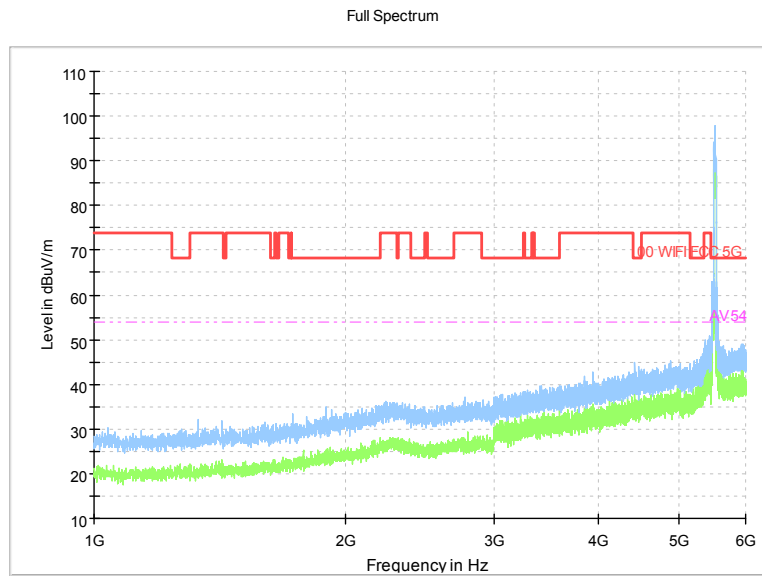

Frequency Range: 1GHz -6GHz
Detector: Av mode and PK mode
Modulation type: 802.11n(HT40)