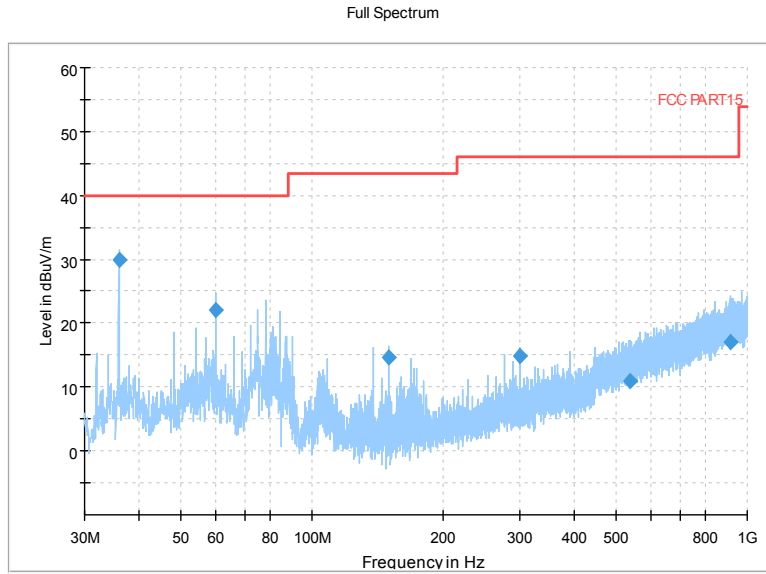

Full Spectrum

Comment

Frequency Range: 18GHz -40GHz  
 Detector: Av mode and PK mode  
 Test Mode: 802.11ax(HE40)

Carrier frequency (MHz): 5590

Channel No.:118

Frequency Range: 30MHz -1GHz  
 Detector: Av mode and PK mode  
 Modulation type: 802.11n(HT40)