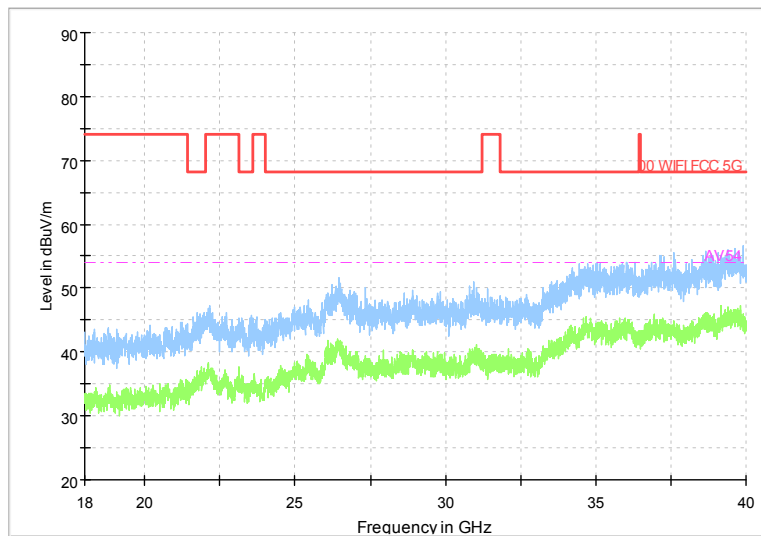

Full Spectrum

Frequency Range: 18GHz -40GHz
Detector: Av mode and PK mode
Test Mode: 802.11ax(HE20)