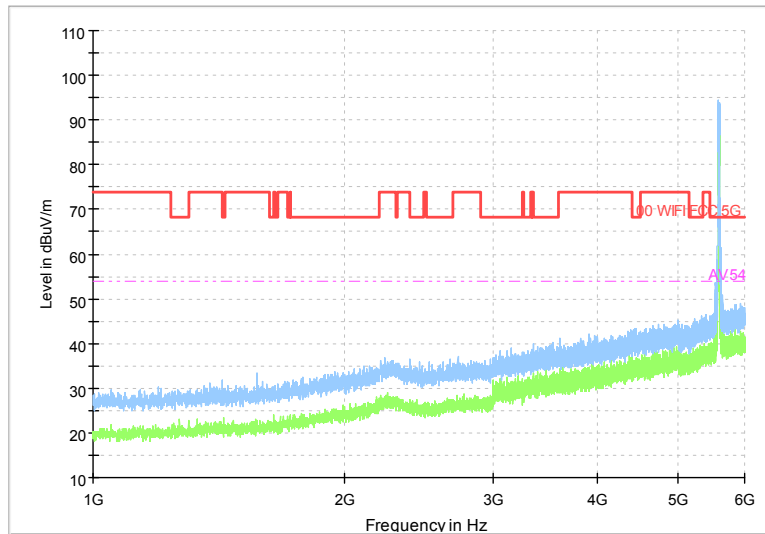

Full Spectrum

Comment

Frequency Range: 18GHz -40GHz  
 Detector: Av mode and PK mode  
 Modulation type: 802.11n(HT40)

Full Spectrum

Frequency Range: 30MHz -1GHz  
Detector: Av mode and PK mode  
Test Mode: 802.11ac(VHT40)

Full Spectrum

Frequency Range: 1GHz -6GHz  
Detector: Av mode and PK mode  
Test Mode: 802.11ac(VHT40)

Full Spectrum

Comment

Frequency Range: 6GHz -18GHz  
 Detector: Av mode and PK mode  
 Test Mode: 802.11ac(VHT40)