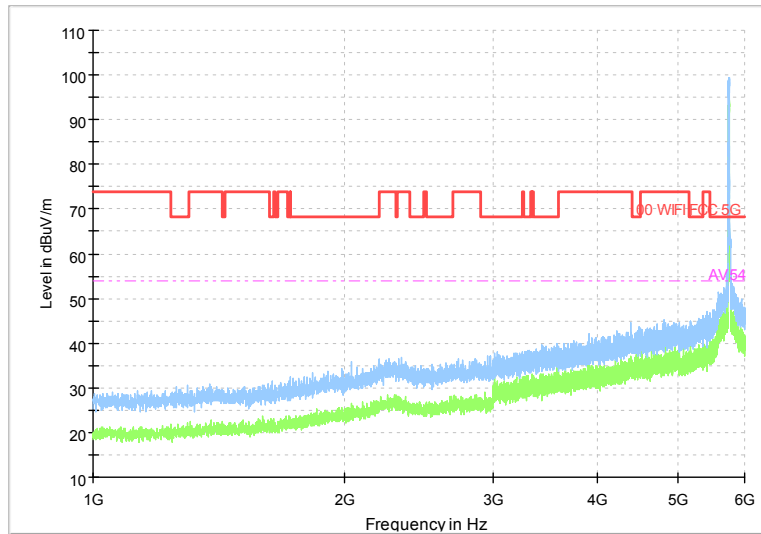

Full Spectrum

Frequency Range: 30MHz -1GHz  
 Detector: Av mode and PK mode  
 Test Mode: 802.11ac(VHT20)

Full Spectrum

Frequency Range: 1GHz -6GHz  
 Detector: Av mode and PK mode  
 Test Mode: 802.11ac(VHT20)

Full Spectrum

Comment

Frequency Range: 6GHz -18GHz  
 Detector: Av mode and PK mode  
 Test Mode: 802.11ac(VHT20)

Full Spectrum

Comment

Frequency Range: 18GHz -40GHz  
 Detector: Av mode and PK mode  
 Test Mode: 802.11ac(VHT20)

Full Spectrum

Frequency Range: 30MHz -1GHz  
 Detector: Av mode and PK mode  
 Test Mode: 802.11ax(HE20)

Full Spectrum

Frequency Range: 1GHz -6GHz  
 Detector: Av mode and PK mode  
 Test Mode: 802.11ax(HE20)