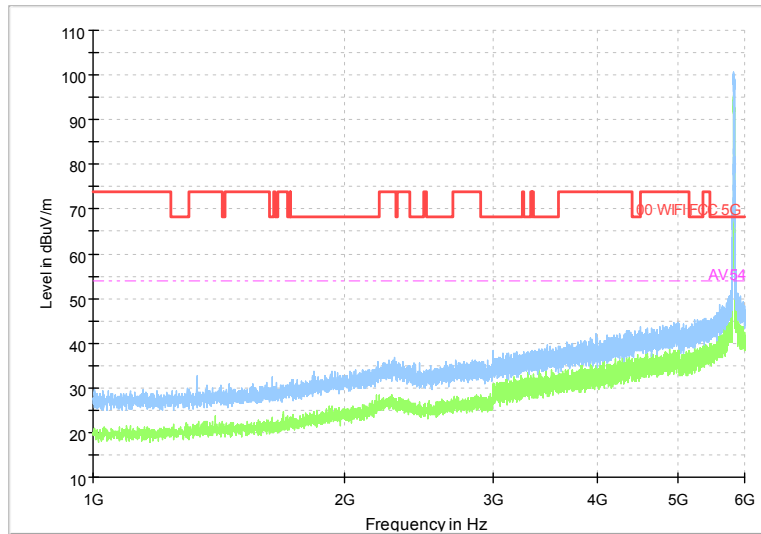

Full Spectrum

Frequency Range: 30MHz -1GHz  
 Detector: Av mode and PK mode  
 Test Mode: 802.11ac(VHT20)

Full Spectrum

Frequency Range: 1GHz -6GHz  
 Detector: Av mode and PK mode  
 Test Mode: 802.11ac(VHT20)

Full Spectrum

Comment

Frequency Range: 6GHz -18GHz  
Detector: Av mode and PK mode  
Test Mode: 802.11ac(VHT20)

Full Spectrum

Frequency Range: 18GHz -40GHz  
Detector: Av mode and PK mode  
Test Mode: 802.11ac(VHT20)

Full Spectrum

Frequency Range: 30MHz -1GHz  
 Detector: Av mode and PK mode  
 Test Mode: 802.11ax(HE20)

Full Spectrum

Frequency Range: 1GHz -6GHz  
 Detector: Av mode and PK mode  
 Test Mode: 802.11ax(HE20)