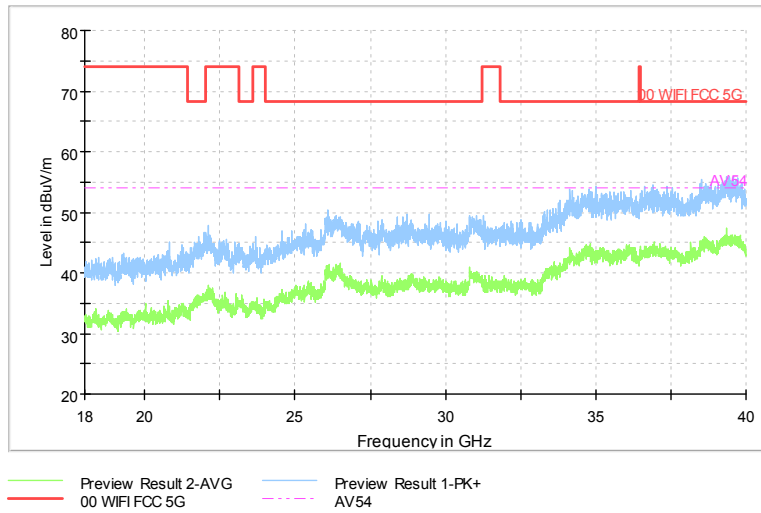

Full Spectrum

Comment

Frequency Range: 18GHz -40GHz
Detector: Av mode and PK mode
Test Mode: 802.1

Carrier frequency (MHz): 5710