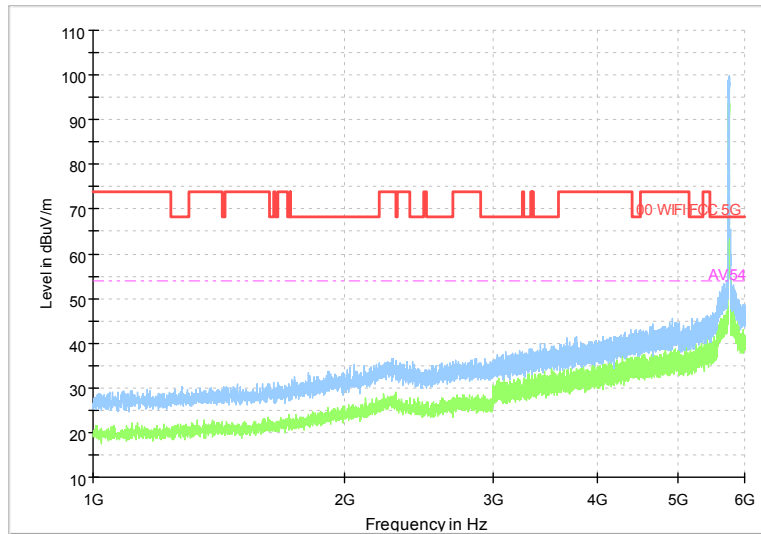

Carrier frequency (MHz): 5745  
 Channel No.:149

Frequency Range: 30MHz -1GHz  
 Detector: Av mode and PK mode  
 Modulation type: 802.11a

Frequency Range: 1GHz -6GHz  
 Detector: Av mode and PK mode  
 Modulation type: 802.11a

Full Spectrum

Comment

Frequency Range: 6GHz -18GHz  
 Detector: Av mode and PK mode  
 Modulation type: 802.11a

Full Spectrum

Comment

Frequency Range: 18GHz -40GHz  
 Detector: Av mode and PK mode  
 Modulation type: 802.11a

Full Spectrum

Frequency Range: 30MHz -1GHz  
 Detector: Av mode and PK mode  
 Modulation type: 802.11n(HT20)

Full Spectrum

Frequency Range: 1GHz -6GHz  
 Detector: Av mode and PK mode  
 Modulation type: 802.11n(HT20)