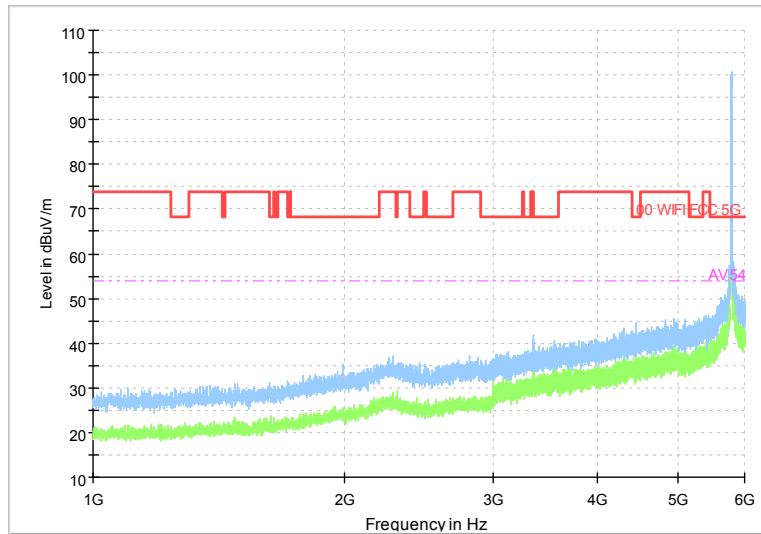

Full Spectrum

Frequency Range: 30MHz -1GHz  
 Detector: Av mode and PK mode  
 Test Mode: 802.11ac(VHT20)

Full Spectrum

Frequency Range: 1GHz -6GHz  
 Detector: Av mode and PK mode  
 Test Mode: 802.11ac(VHT20)

Full Spectrum

Comment

Frequency Range: 6GHz -18GHz  
 Detector: Av mode and PK mode  
 Test Mode: 802.11ac(VHT20)

Full Spectrum

Frequency Range: 18GHz -40GHz  
 Detector: Av mode and PK mode  
 Test Mode: 802.11ac(VHT20)

Full Spectrum

Frequency Range: 30MHz -1GHz  
 Detector: Av mode and PK mode  
 Test Mode: 802.11ax(HE20)

Full Spectrum

Frequency Range: 1GHz -6GHz  
 Detector: Av mode and PK mode  
 Test Mode: 802.11ax(HE20)