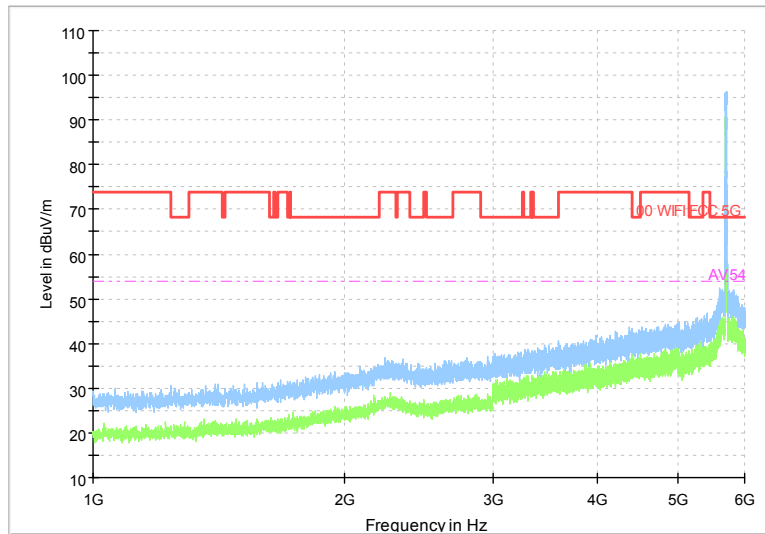

Full Spectrum

Frequency Range: 30MHz -1GHz  
 Detector: Av mode and PK mode  
 Test Mode: 802.11ac(VHT20)

Full Spectrum

Frequency Range: 1GHz -6GHz  
 Detector: Av mode and PK mode  
 Test Mode: 802.11ac(VHT20)

Full Spectrum

Comment

Frequency Range: 6GHz -18GHz  
Detector: Av mode and PK mode  
Test Mode: 802.11ac(VHT20)

Full Spectrum

Comment

Frequency Range: 18GHz -40GHz  
Detector: Av mode and PK mode  
Test Mode: 802.11ac(VHT20)

Full Spectrum

Frequency Range: 30MHz -1GHz  
 Detector: Av mode and PK mode  
 Test Mode: 802.11ax(HE20)

Full Spectrum

Frequency Range: 1GHz -6GHz  
 Detector: Av mode and PK mode  
 Test Mode: 802.11ax(HE20)