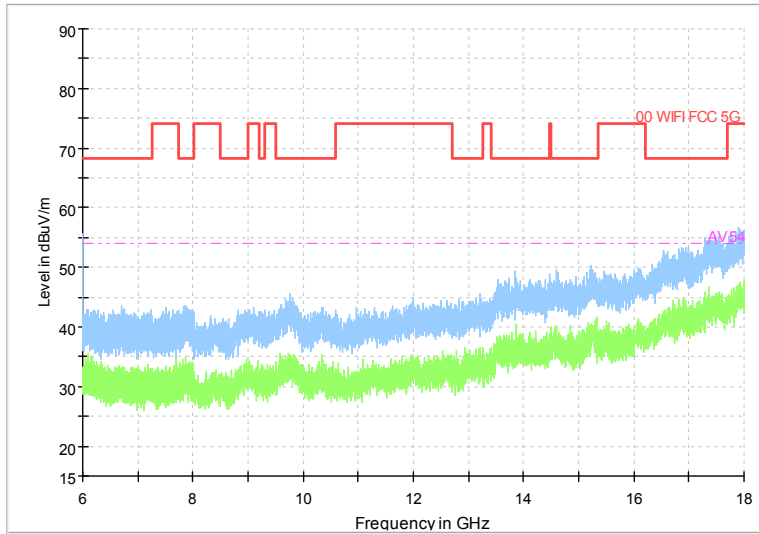

Full Spectrum

Frequency Range: 1GHz -6GHz
 Detector: Av mode and PK mode
 Test Mode: 802.11ac(VHT20)

Full Spectrum

Frequency Range: 6GHz -18GHz
 Detector: Av mode and PK mode
 Test Mode: 802.11ac(VHT20)

Full Spectrum

Frequency Range: 18GHz -40GHz
 Detector: Av mode and PK mode
 Test Mode: 802.11ac(VHT20)

Full Spectrum

Frequency Range: 30MHz -1GHz
 Detector: Av mode and PK mode
 Test Mode: 802.11ax(HE20)

Full Spectrum

Frequency Range: 1GHz -6GHz
 Detector: Av mode and PK mode
 Test Mode: 802.11ax(HE20)

Full Spectrum

Frequency Range: 6GHz -18GHz
 Detector: Av mode and PK mode
 Test Mode: 802.11ax(HE20)

Full Spectrum

Frequency Range: 18GHz -40GHz
 Detector: Av mode and PK mode
 Test Mode: 802.11ax(HE20)