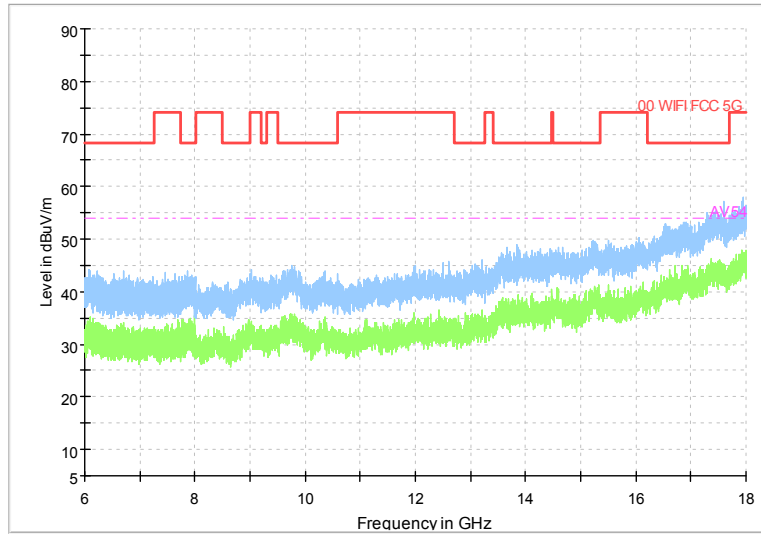

Frequency Range: 30MHz -1GHz
 Detector: Av mode and PK mode
 Modulation type: 802.11n(HT20)

Full Spectrum

Frequency Range: 1GHz -6GHz
 Detector: Av mode and PK mode
 Modulation type: 802.11n(HT20)

Full Spectrum

Frequency Range: 6GHz -18GHz
 Detector: Av mode and PK mode
 Modulation type: 802.11n(HT20)

Full Spectrum

Frequency Range: 18GHz -40GHz
 Detector: Av mode and PK mode
 Modulation type: 802.11n(HT20)

Full Spectrum

Frequency Range: 30MHz -1GHz
 Detector: Av mode and PK mode
 Test Mode: 802.11ac(VHT20)

Full Spectrum

Frequency Range: 1GHz -6GHz
 Detector: Av mode and PK mode
 Test Mode: 802.11ac(VHT20)

Full Spectrum

Frequency Range: 6GHz -18GHz
 Detector: Av mode and PK mode
 Test Mode: 802.11ac(VHT20)