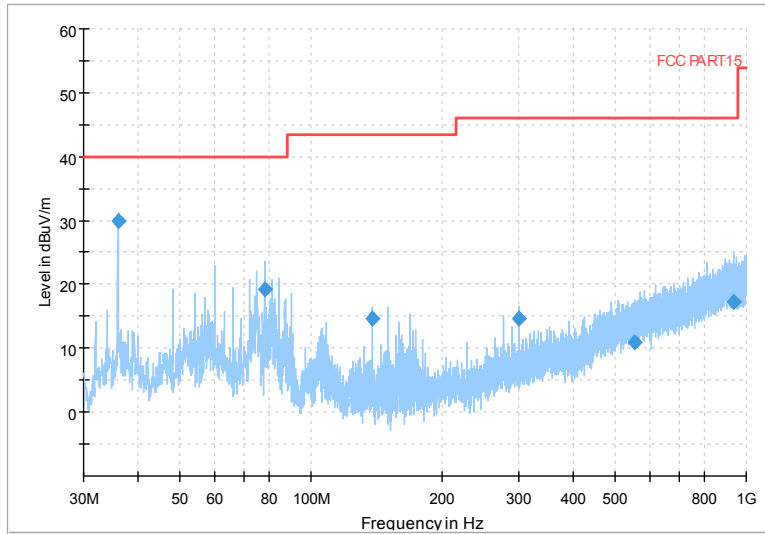

Frequency Range: 1GHz -6GHz
Detector: Av mode and PK mode
Modulation type: 802.11a

Full Spectrum

Frequency Range: 6GHz -18GHz
 Detector: Av mode and PK mode
 Modulation type: 802.11a

Full Spectrum

Frequency Range: 18GHz -40GHz
 Detector: Av mode and PK mode
 Modulation type: 802.11a

Full Spectrum

Frequency Range: 30MHz -1GHz
 Detector: Av mode and PK mode
 Modulation type: 802.11n(HT20)

Full Spectrum

Frequency Range: 1GHz -6GHz
 Detector: Av mode and PK mode
 Modulation type: 802.11n(HT20)