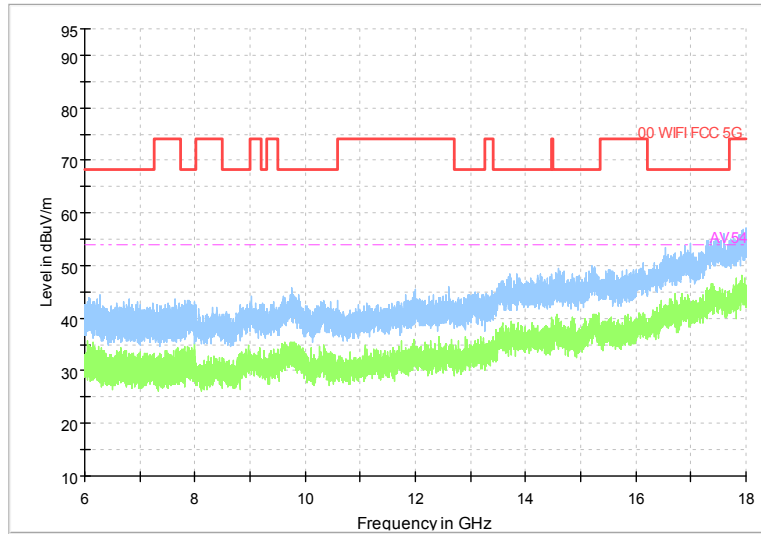

Full Spectrum

Frequency Range: 30MHz -1GHz
 Detector: Av mode and PK mode
 Test Mode: 802.11ax(HE80)

Full Spectrum

Frequency Range: 1GHz -6GHz
 Detector: Av mode and PK mode
 Test Mode: 802.11ax(HE80)

Full Spectrum

Frequency Range: 6GHz -18GHz
 Detector: Av mode and PK mode
 Test Mode: 802.11ax(HE80)

Full Spectrum

Frequency Range: 18GHz -40GHz
 Detector: Av mode and PK mode
 Test Mode: 802.11ax(HE80)

Carrier frequency (MHz): 5260
 Channel No.:52

Frequency Range: 30MHz -1GHz
 Detector: Av mode and PK mode
 Modulation type: 802.11a

Frequency Range: 1GHz -6GHz
 Detector: Av mode and PK mode
 Modulation type: 802.11a

Full Spectrum

Frequency Range: 6GHz -18GHz
Detector: Av mode and PK mode
Modulation type: 802.11a

Full Spectrum

Frequency Range: 18GHz -40GHz
Detector: Av mode and PK mode
Modulation type: 802.11a

Full Spectrum

Frequency Range: 30MHz -1GHz
 Detector: Av mode and PK mode
 Modulation type: 802.11n(HT20)