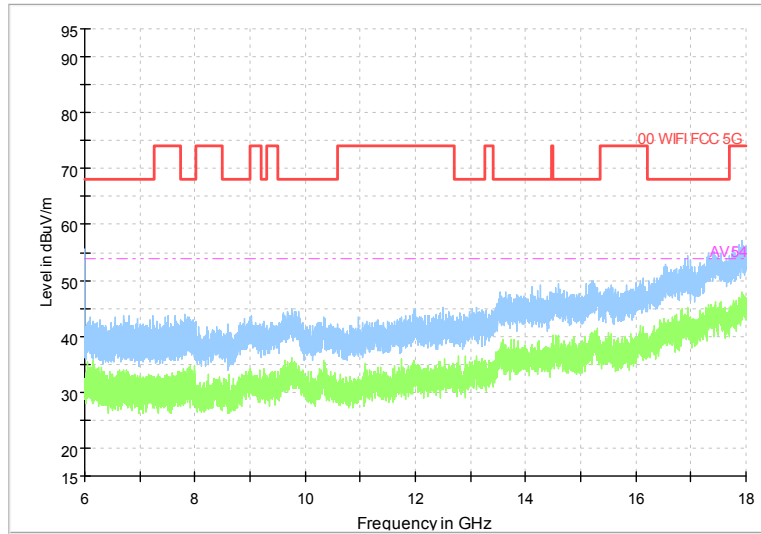

Frequency Range: 1GHz -6GHz
 Detector: Av mode and PK mode
 Test Mode: 802.11ac(VHT40)

Full Spectrum

Frequency Range: 6GHz -18GHz
 Detector: Av mode and PK mode
 Test Mode: 802.11ac(VHT40)

Full Spectrum

Frequency Range: 18GHz -40GHz
 Detector: Av mode and PK mode
 Test Mode: 802.11ac(VHT40)

Full Spectrum

Frequency Range: 30MHz -1GHz
 Detector: Av mode and PK mode
 Test Mode: 802.11ax(HE 40)

Full Spectrum

Frequency Range: 1GHz -6GHz
 Detector: Av mode and PK mode
 Test Mode: 802.11ax(HE 40)

Full Spectrum

Frequency Range: 6GHz -18GHz
 Detector: Av mode and PK mode
 Test Mode: 802.11ax(HE 40)

Full Spectrum

Frequency Range: 18GHz -40GHz
 Detector: Av mode and PK mode
 Test Mode: 802.11ax(HE40)

Carrier frequency (MHz): 5310
 Channel No.:62