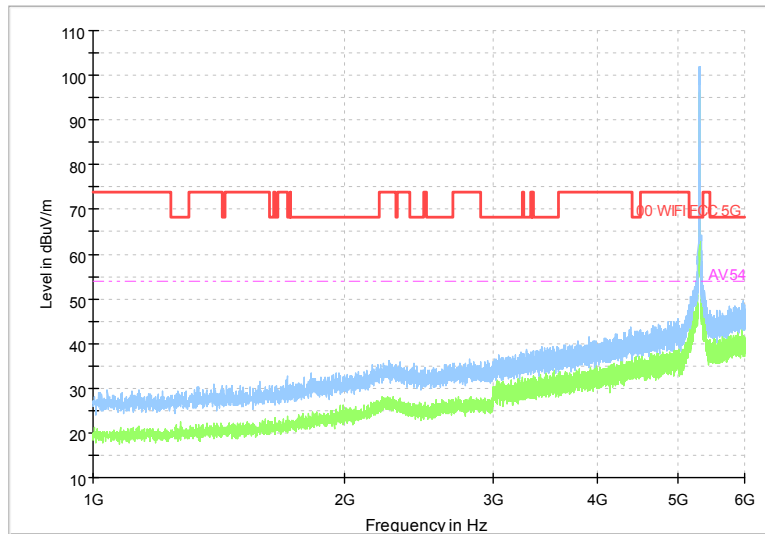

Full Spectrum

Frequency Range: 6GHz -18GHz
Detector: Av mode and PK mode
Modulation type: 802.11a

Full Spectrum

Frequency Range: 18GHz -40GHz
Detector: Av mode and PK mode
Modulation type: 802.11a

Full Spectrum

Frequency Range: 30MHz -1GHz
 Detector: Av mode and PK mode
 Modulation type: 802.11n(HT20)

Full Spectrum

Frequency Range: 1GHz -6GHz
 Detector: Av mode and PK mode
 Modulation type: 802.11n(HT20)

Full Spectrum