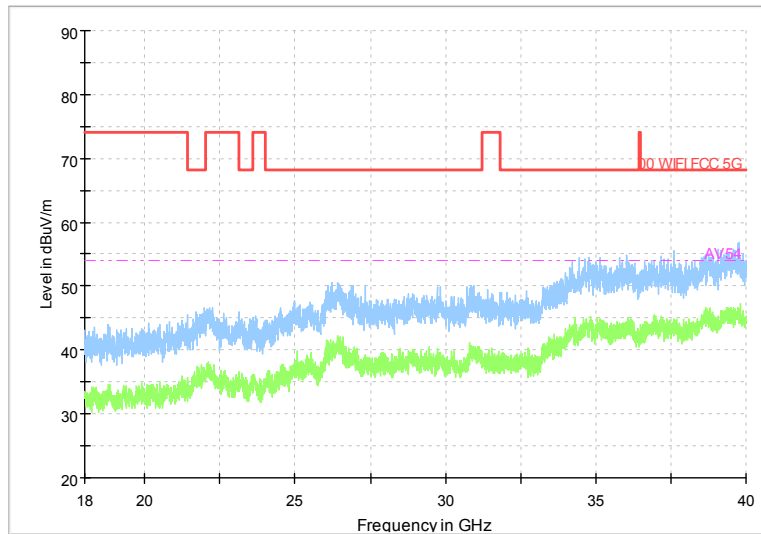

Full Spectrum

Frequency Range: 6GHz -18GHz
Detector: Av mode and PK mode
Modulation type: 802.11a

Full Spectrum

Frequency Range: 18GHz -40GHz
Detector: Av mode and PK mode
Modulation type: 802.11a

Full Spectrum

Frequency Range: 30MHz -1GHz
 Detector: Av mode and PK mode
 Modulation type: 802.11n(HT20)

Full Spectrum

Frequency Range: 1GHz -6GHz
 Detector: Av mode and PK mode
 Modulation type: 802.11n(HT20)

Full Spectrum

Frequency Range: 6GHz -18GHz
 Detector: Av mode and PK mode
 Modulation type: 802.11n(HT20)

Full Spectrum

Frequency Range: 18GHz -40GHz
 Detector: Av mode and PK mode
 Modulation type: 802.11n(HT20)

Full Spectrum