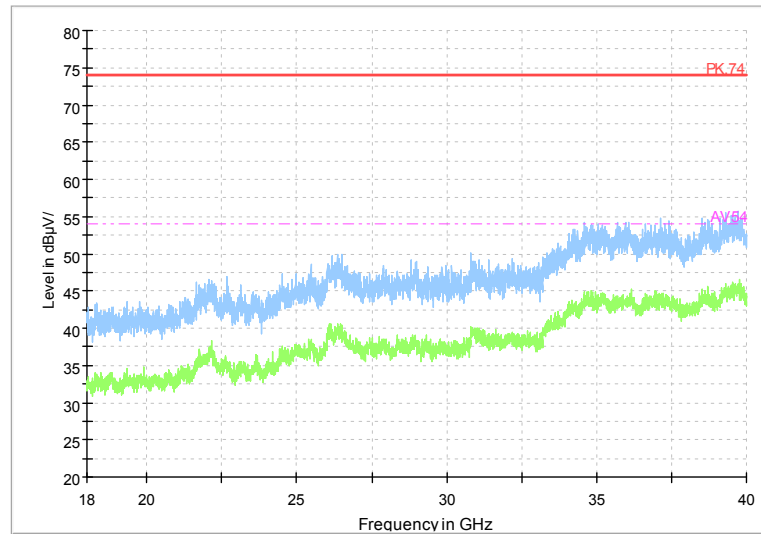

Full Spectrum

Frequency Range: 1GHz -6GHz
 Detector: Av mode and PK mode
 Test Mode: 802.11ax(HE 40)

Full Spectrum

Frequency Range: 6GHz -18GHz
 Detector: Av mode and PK mode
 Test Mode: 802.11ax(HE 40)

Full Spectrum

Frequency Range: 18GHz -40GHz
 Detector: Av mode and PK mode
 Test Mode: 802.11ax(HE40)

Carrier frequency (MHz): 5290

Channel No.:58

Frequency Range: 30MHz -1GHz
 Detector: Av mode and PK mode
 Test Mode: 802.11ac(VHT80)

Frequency Range: 1GHz -6GHz
 Detector: Av mode and PK mode
 Test Mode: 802.11ac(VHT80)

Full Spectrum

Frequency Range: 6GHz -18GHz
 Detector: Av mode and PK mode
 Test Mode: 802.11ac(VHT80)

Full Spectrum

Frequency Range: 18GHz -40GHz
 Detector: Av mode and PK mode
 Test Mode: 802.11ac(VHT80)