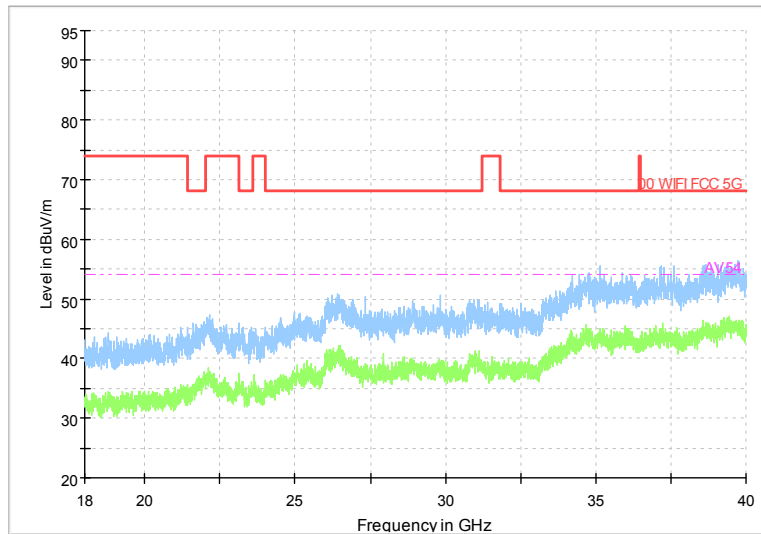

Full Spectrum

Frequency Range: 18GHz -40GHz
Detector: Av mode and PK mode
Modulation type: 802.11a

Full Spectrum

Frequency Range: 30MHz -1GHz
 Detector: Av mode and PK mode
 Modulation type: 802.11n(HT20)

Full Spectrum

Frequency Range: 1GHz -6GHz
 Detector: Av mode and PK mode
 Modulation type: 802.11n(HT20)

Full Spectrum

Frequency Range: 6GHz -18GHz
Detector: Av mode and PK mode
Modulation type: 802.11n(HT20)

Full Spectrum

Frequency Range: 18GHz -40GHz
Detector: Av mode and PK mode
Modulation type: 802.11n(HT20)

Full Spectrum

Frequency Range: 30MHz -1GHz
 Detector: Av mode and PK mode
 Test Mode: 802.11ac(VHT20)