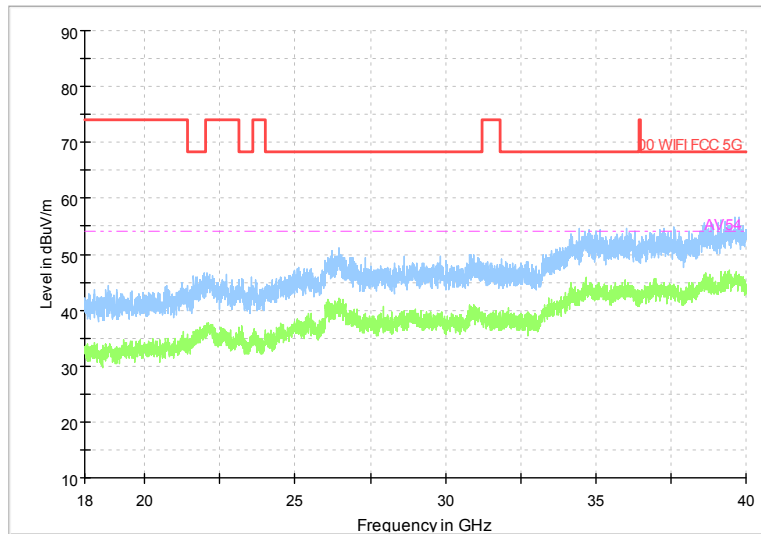

Frequency Range: 6GHz -18GHz
 Detector: Av mode and PK mode
 Modulation type: 802.11a

Full Spectrum

Frequency Range: 18GHz -40GHz
 Detector: Av mode and PK mode
 Modulation type: 802.11a

Full Spectrum

Frequency Range: 30MHz -1GHz
 Detector: Av mode and PK mode
 Modulation type: 802.11n(HT20)

Full Spectrum

Frequency Range: 1GHz -6GHz
 Detector: Av mode and PK mode
 Modulation type: 802.11n(HT20)

Full Spectrum

Frequency Range: 6GHz -18GHz
 Detector: Av mode and PK mode
 Modulation type: 802.11n(HT20)

Full Spectrum

Frequency Range: 18GHz -40GHz
 Detector: Av mode and PK mode
 Modulation type: 802.11n(HT20)

Full Spectrum

Frequency Range: 30MHz -1GHz
 Detector: Av mode and PK mode
 Test Mode: 802.11ac(VHT20)