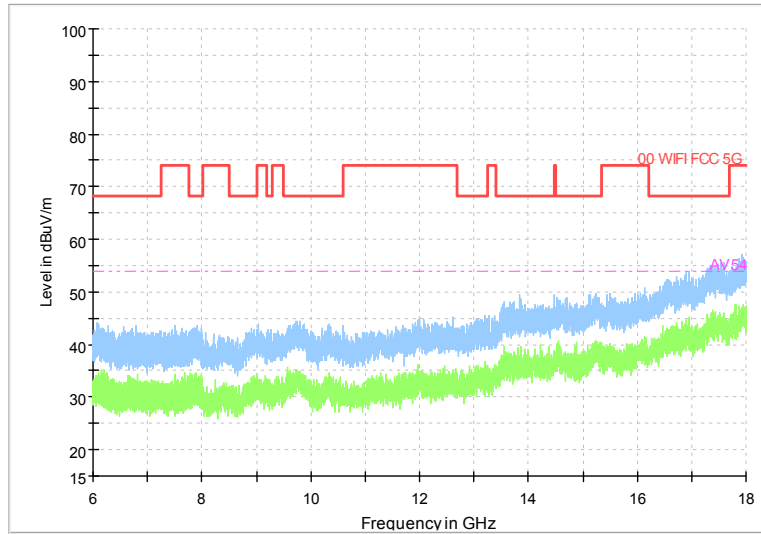

Full Spectrum

Frequency Range: 6GHz -18GHz
Detector: Av mode and PK mode
Modulation type: 802.11n(HT20)

Full Spectrum

Frequency Range: 18GHz -40GHz
Detector: Av mode and PK mode
Modulation type: 802.11n(HT20)

Full Spectrum

Frequency Range: 30MHz -1GHz
Detector: Av mode and PK mode
Test Mode: 802.11ac(VHT20)

Full Spectrum

Frequency Range: 1GHz -6GHz
Detector: Av mode and PK mode
Test Mode: 802.11ac(VHT20)

Full Spectrum

Frequency Range: 6GHz -18GHz
Detector: Av mode and PK mode
Test Mode: 802.11ac(VHT20)

Full Spectrum

Frequency Range: 18GHz -40GHz
Detector: Av mode and PK mode
Test Mode: 802.11ac(VHT20)

Full Spectrum

Frequency Range: 30MHz -1GHz
 Detector: Av mode and PK mode
 Test Mode: 802.11ax(HE20)