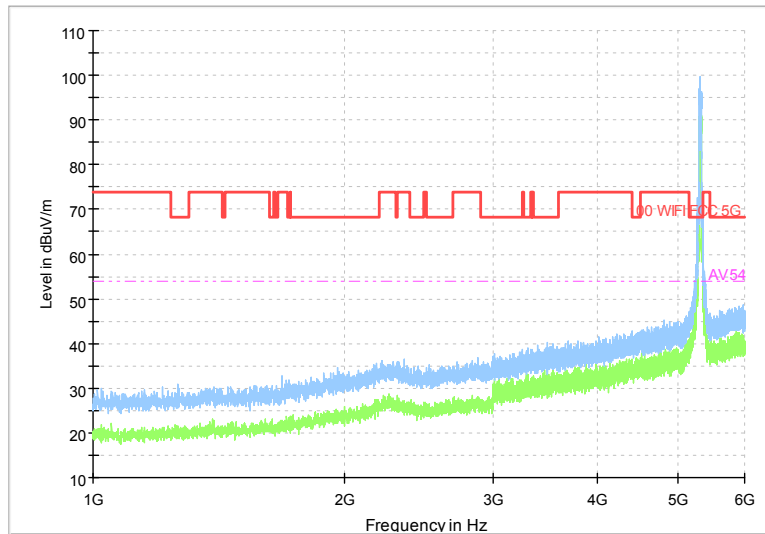

Full Spectrum

Frequency Range: 30MHz -1GHz
Detector: Av mode and PK mode
Test Mode: 802.11ac(VHT40)

Full Spectrum

Frequency Range: 1GHz -6GHz
Detector: Av mode and PK mode
Test Mode: 802.11ac(VHT40)

Full Spectrum

Frequency Range: 6GHz -18GHz
Detector: Av mode and PK mode
Test Mode: 802.11ac(VHT40)

Full Spectrum

Frequency Range: 18GHz -40GHz
Detector: Av mode and PK mode
Test Mode: 802.11ac(VHT40)

Full Spectrum

Frequency Range: 30MHz -1GHz
 Detector: Av mode and PK mode
 Test Mode: 802.11ax(HE 40)

Full Spectrum

Frequency Range: 1GHz -6GHz
 Detector: Av mode and PK mode
 Test Mode: 802.11ax(HE 40)

Full Spectrum

Frequency Range: 6GHz -18GHz
 Detector: Av mode and PK mode
 Test Mode: 802.11ax(HE 40)

Full Spectrum