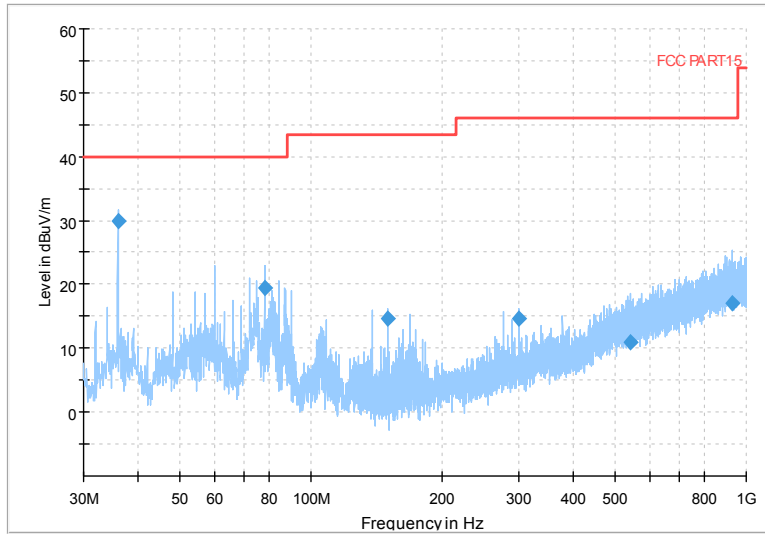

Full Spectrum

Frequency Range: 6GHz -18GHz
 Detector: Av mode and PK mode
 Modulation type: 802.11n(HT40)

Full Spectrum

Frequency Range: 18GHz -40GHz
 Detector: Av mode and PK mode
 Modulation type: 802.11n(HT40)

Full Spectrum

Frequency Range: 30MHz -1GHz
Detector: Av mode and PK mode
Test Mode: 802.11ac(VHT40)

Full Spectrum

Frequency Range: 1GHz -6GHz
Detector: Av mode and PK mode
Test Mode: 802.11ac(VHT40)

Full Spectrum

Frequency Range: 6GHz -18GHz
Detector: Av mode and PK mode
Test Mode: 802.11ac(VHT40)

Full Spectrum

Frequency Range: 18GHz -40GHz
Detector: Av mode and PK mode
Test Mode: 802.11ac(VHT40)

Full Spectrum

Frequency Range: 30MHz -1GHz
 Detector: Av mode and PK mode
 Test Mode: 802.11ax(HE 40)