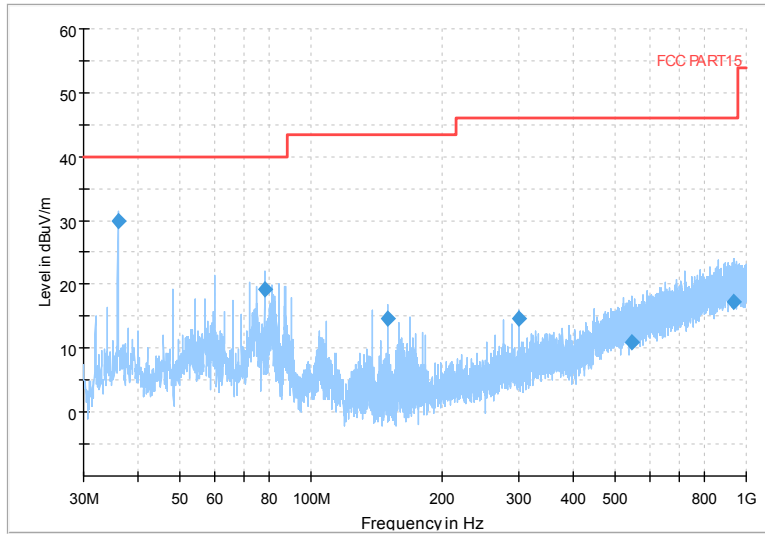

Frequency Range: 6GHz -18GHz
 Detector: Av mode and PK mode
 Modulation type: 802.11n(HT20)

Full Spectrum

Frequency Range: 18GHz -40GHz
 Detector: Av mode and PK mode
 Modulation type: 802.11n(HT20)

Full Spectrum

Frequency Range: 30MHz -1GHz
 Detector: Av mode and PK mode
 Test Mode: 802.11ac(VHT20)

Full Spectrum

Frequency Range: 1GHz -6GHz
 Detector: Av mode and PK mode
 Test Mode: 802.11ac(VHT20)

Full Spectrum

Frequency Range: 6GHz -18GHz
 Detector: Av mode and PK mode
 Test Mode: 802.11ac(VHT20)

Full Spectrum

Frequency Range: 18GHz -40GHz
 Detector: Av mode and PK mode
 Test Mode: 802.11ac(VHT20)

Full Spectrum

Frequency Range: 30MHz -1GHz
 Detector: Av mode and PK mode
 Test Mode: 802.11ax(HE20)