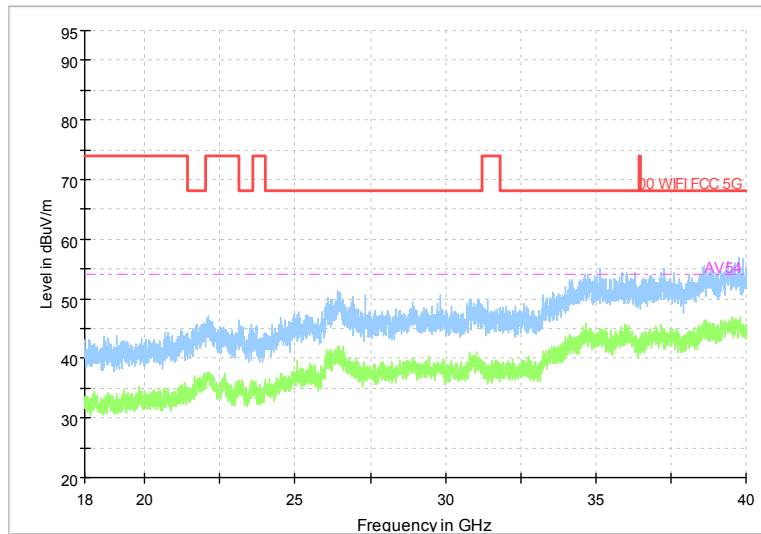

Frequency Range: 1GHz -6GHz
 Detector: Av mode and PK mode
 Test Mode: 802.11ax(HE20)

Full Spectrum

Frequency Range: 6GHz -18GHz
Detector: Av mode and PK mode
Test Mode: 802.11ax(HE20)

Full Spectrum

Frequency Range: 18GHz -40GHz
Detector: Av mode and PK mode
Test Mode: 802.11ax(HE20)

Carrier frequency (MHz): 5300
 Channel No.:60

Frequency Range: 30MHz -1GHz
 Detector: Av mode and PK mode
 Modulation type: 802.11a

Frequency Range: 1GHz -6GHz
 Detector: Av mode and PK mode
 Modulation type: 802.11a

Full Spectrum

Frequency Range: 6GHz -18GHz
Detector: Av mode and PK mode
Modulation type: 802.11a

Full Spectrum

Frequency Range: 18GHz -40GHz
Detector: Av mode and PK mode
Modulation type: 802.11a

Full Spectrum