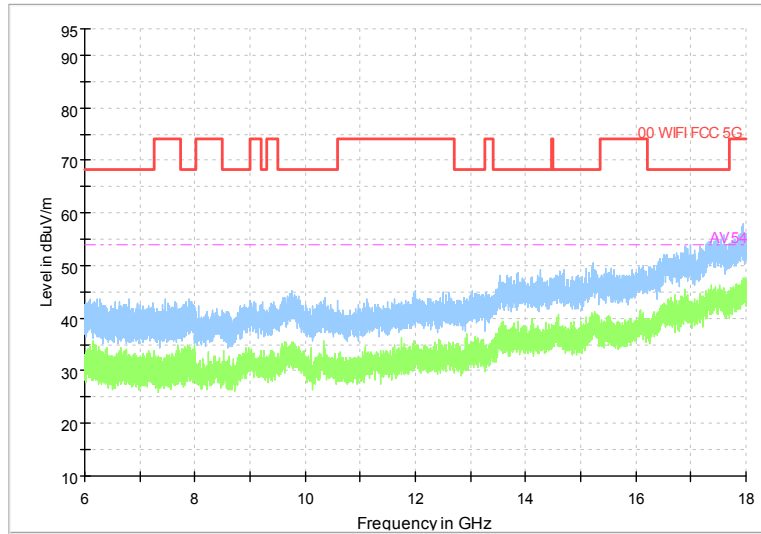

Frequency Range: 1GHz -6GHz
 Detector: Av mode and PK mode
 Test Mode: 802.11ax(HE20)

Full Spectrum

Frequency Range: 6GHz -18GHz
Detector: Av mode and PK mode
Test Mode: 802.11ax(HE20)

Full Spectrum

Frequency Range: 18GHz -40GHz
Detector: Av mode and PK mode
Test Mode: 802.11ax(HE20)

Carrier frequency (MHz): 5300
 Channel No.:60

Frequency Range: 30MHz -1GHz
 Detector: Av mode and PK mode
 Modulation type: 802.11a

Frequency Range: 1GHz -6GHz
 Detector: Av mode and PK mode
 Modulation type: 802.11a

Full Spectrum

Frequency Range: 6GHz -18GHz
Detector: Av mode and PK mode
Modulation type: 802.11a

Full Spectrum

Frequency Range: 18GHz -40GHz
Detector: Av mode and PK mode
Modulation type: 802.11a

Full Spectrum