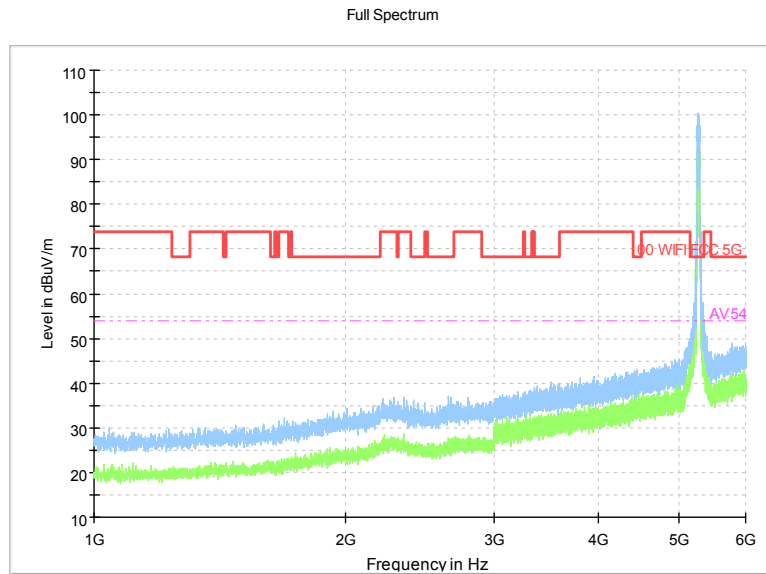

Frequency Range: 6GHz -18GHz
Detector: Av mode and PK mode
Test Mode: 802.11ac(VHT20)

Full Spectrum

Frequency Range: 18GHz -40GHz
Detector: Av mode and PK mode
Test Mode: 802.11ac(VHT20)

Full Spectrum

Frequency Range: 30MHz -1GHz
 Detector: Av mode and PK mode
 Test Mode: 802.11ax(HE20)

Full Spectrum

Frequency Range: 1GHz -6GHz
 Detector: Av mode and PK mode
 Test Mode: 802.11ax(HE20)

Full Spectrum

Frequency Range: 6GHz -18GHz
Detector: Av mode and PK mode
Test Mode: 802.11ax(HE20)

Full Spectrum

Frequency Range: 18GHz -40GHz
Detector: Av mode and PK mode
Test Mode: 802.11ax(HE20)

Carrier frequency (MHz): 5270
Channel No.:54

Frequency Range: 30MHz -1GHz
Detector: Av mode and PK mode
Modulation type: 802.11n(HT40)