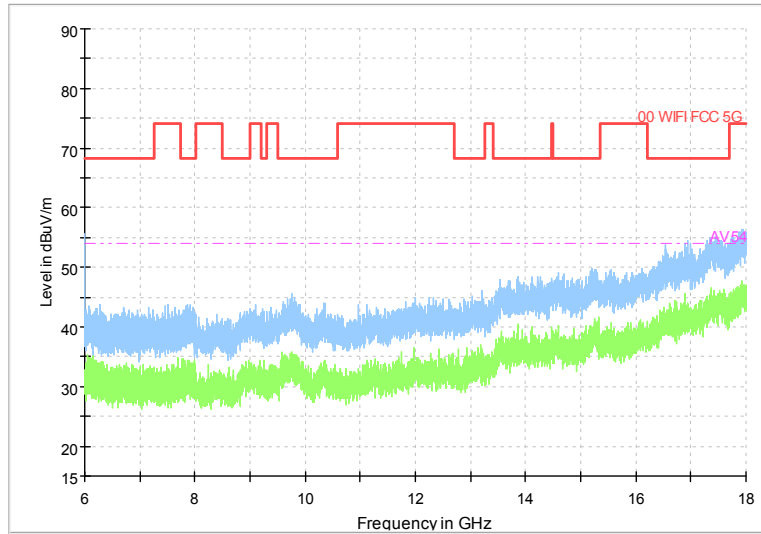

Frequency Range: 6GHz -18GHz
 Detector: Av mode and PK mode
 Test Mode: 802.11ax(HE80)

Full Spectrum

Frequency Range: 18GHz -40GHz
 Detector: Av mode and PK mode
 Test Mode: 802.11ax(HE80)

Carrier frequency (MHz): 5500
 Channel No.:100

Full Spectrum

Frequency Range: 30MHz -1GHz
 Detector: Av mode and PK mode
 Modulation type: 802.11a

Full Spectrum

Frequency Range: 1GHz -6GHz
 Detector: Av mode and PK mode
 Modulation type: 802.11a

Full Spectrum

Frequency Range: 6GHz -18GHz
 Detector: Av mode and PK mode
 Modulation type: 802.11a

Full Spectrum

Frequency Range: 18GHz -40GHz
 Detector: Av mode and PK mode
 Modulation type: 802.11a

Full Spectrum

Frequency Range: 30MHz -1GHz
 Detector: Av mode and PK mode
 Modulation type: 802.11n(HT20)