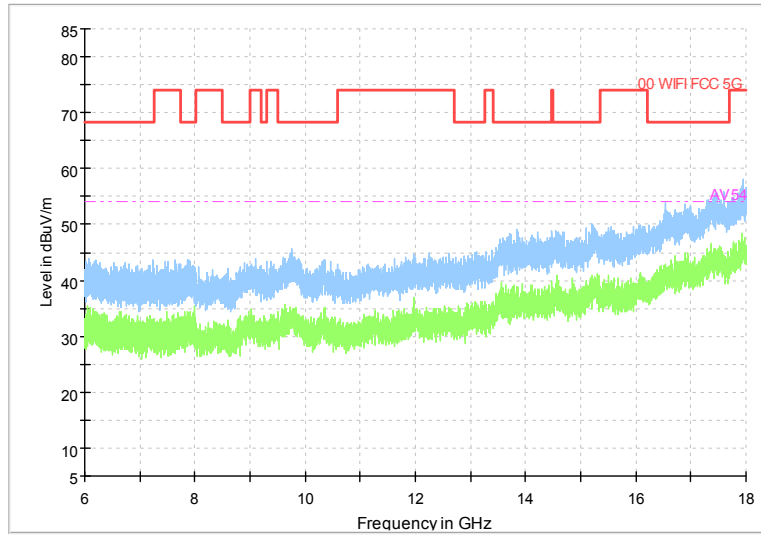

Frequency Range: 1GHz -6GHz
Detector: Av mode and PK mode
Modulation type: 802.11a

Full Spectrum

Frequency Range: 6GHz -18GHz
 Detector: Av mode and PK mode
 Modulation type: 802.11a

Full Spectrum

Frequency Range: 18GHz -40GHz
 Detector: Av mode and PK mode
 Modulation type: 802.11a

Full Spectrum

Frequency Range: 30MHz -1GHz
 Detector: Av mode and PK mode
 Modulation type: 802.11n(HT20)

Full Spectrum

Frequency Range: 1GHz -6GHz
 Detector: Av mode and PK mode
 Modulation type: 802.11n(HT20)

Full Spectrum

Frequency Range: 6GHz -18GHz
Detector: Av mode and PK mode
Modulation type: 802.11n(HT20)

Full Spectrum

Frequency Range: 18GHz -40GHz
Detector: Av mode and PK mode
Modulation type: 802.11n(HT20)