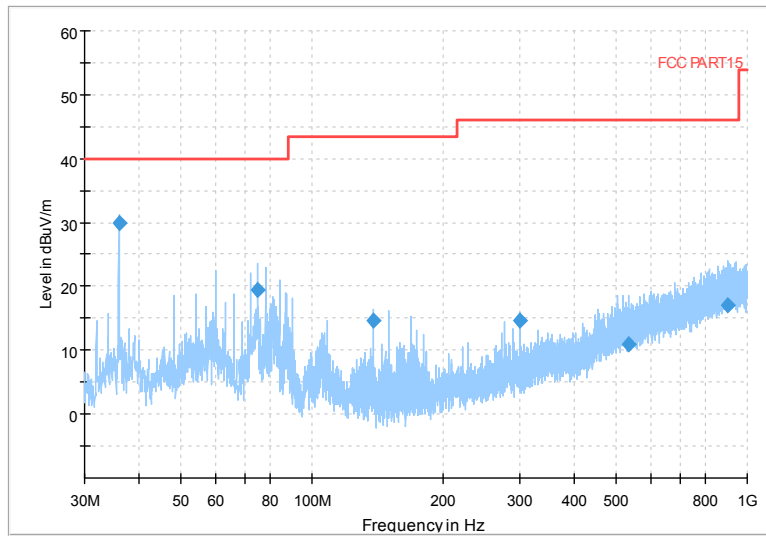

Frequency Range: 6GHz -18GHz
 Detector: Av mode and PK mode
 Modulation type: 802.11a

Full Spectrum

Frequency Range: 18GHz -40GHz
 Detector: Av mode and PK mode
 Modulation type: 802.11a

Full Spectrum

Frequency Range: 30MHz -1GHz
 Detector: Av mode and PK mode
 Modulation type: 802.11n(HT20)

Full Spectrum

Frequency Range: 1GHz -6GHz
 Detector: Av mode and PK mode
 Modulation type: 802.11n(HT20)

Full Spectrum

Frequency Range: 6GHz -18GHz
 Detector: Av mode and PK mode
 Modulation type: 802.11n(HT20)

Full Spectrum

Frequency Range: 18GHz -40GHz
 Detector: Av mode and PK mode
 Modulation type: 802.11n(HT20)

Full Spectrum

Frequency Range: 30MHz -1GHz
 Detector: Av mode and PK mode
 Test Mode: 802.11ac(VHT20)