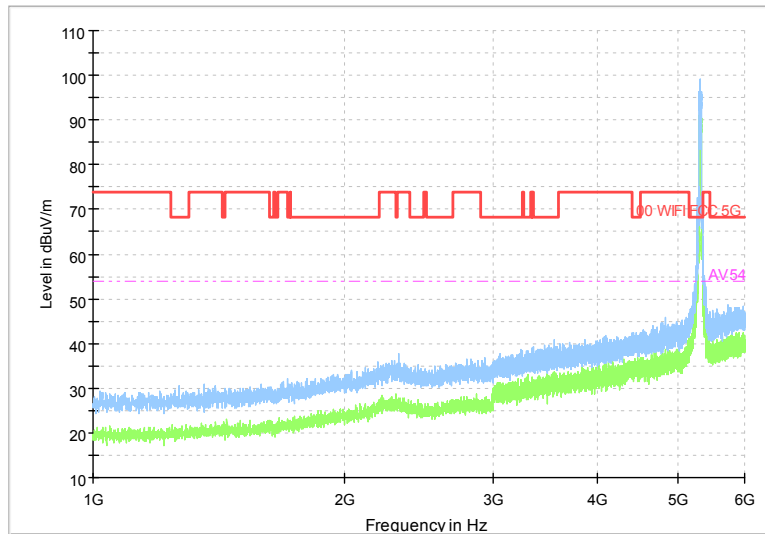

Full Spectrum

Frequency Range: 30MHz -1GHz
 Detector: Av mode and PK mode
 Modulation type: 802.11n(HT40)

Full Spectrum

Frequency Range: 1GHz -6GHz
 Detector: Av mode and PK mode
 Modulation type: 802.11n(HT40)

Full Spectrum

Frequency Range: 6GHz -18GHz
 Detector: Av mode and PK mode
 Modulation type: 802.11n(HT40)

Full Spectrum

Frequency Range: 18GHz -40GHz
 Detector: Av mode and PK mode
 Modulation type: 802.11n(HT40)

Full Spectrum

Frequency Range: 30MHz -1GHz
Detector: Av mode and PK mode
Test Mode: 802.11ac(VHT40)

Full Spectrum

Frequency Range: 1GHz -6GHz
Detector: Av mode and PK mode
Test Mode: 802.11ac(VHT40)

Full Spectrum