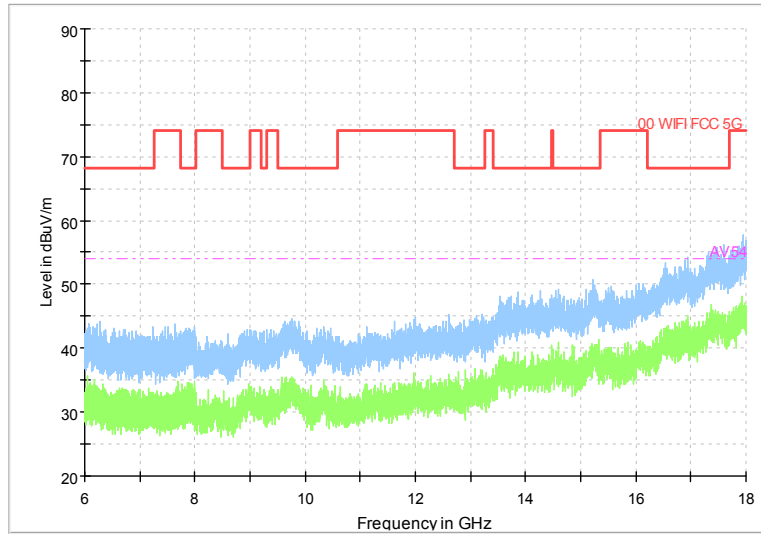

Full Spectrum

Frequency Range: 1GHz -6GHz
 Detector: Av mode and PK mode
 Modulation type: 802.11n(HT20)

Full Spectrum

Frequency Range: 6GHz -18GHz
Detector: Av mode and PK mode
Modulation type: 802.11n(HT20)

Full Spectrum

Frequency Range: 18GHz -40GHz
Detector: Av mode and PK mode
Modulation type: 802.11n(HT20)

Full Spectrum

Frequency Range: 30MHz -1GHz
 Detector: Av mode and PK mode
 Test Mode: 802.11ac(VHT20)

Full Spectrum

Frequency Range: 1GHz -6GHz
 Detector: Av mode and PK mode
 Test Mode: 802.11ac(VHT20)

Full Spectrum

Frequency Range: 6GHz -18GHz
 Detector: Av mode and PK mode
 Test Mode: 802.11ac(VHT20)

Full Spectrum