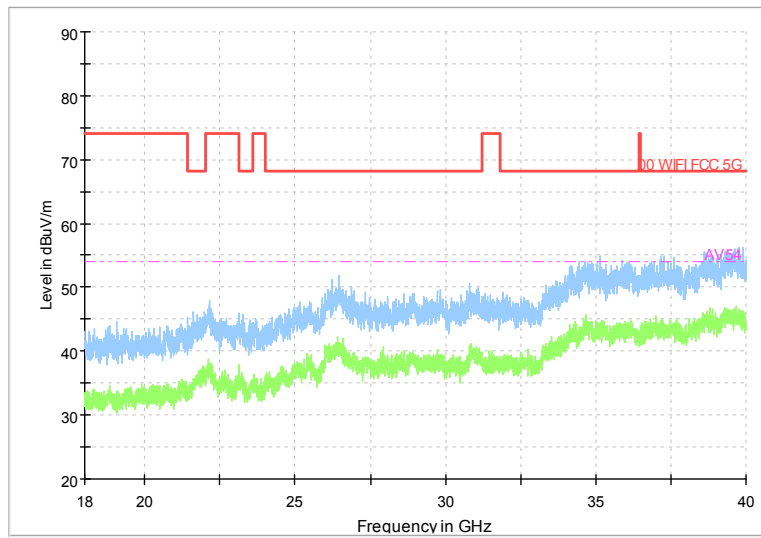

Full Spectrum

Frequency Range: 18GHz -40GHz
 Detector: Av mode and PK mode
 Test Mode: 802.11ac(VHT20)

Full Spectrum

Frequency Range: 30MHz -1GHz
 Detector: Av mode and PK mode
 Test Mode: 802.11ax(HE20)

Full Spectrum

Frequency Range: 1GHz -6GHz
 Detector: Av mode and PK mode
 Test Mode: 802.11ax(HE20)

Full Spectrum

Frequency Range: 6GHz -18GHz
 Detector: Av mode and PK mode
 Test Mode: 802.11ax(HE20)

Full Spectrum

Frequency Range: 18GHz -40GHz
 Detector: Av mode and PK mode
 Test Mode: 802.11ax(HE20)

Carrier frequency (MHz): 5320
Channel No.:64

Frequency Range: 30MHz -1GHz
Detector: Av mode and PK mode
Modulation type: 802.11a