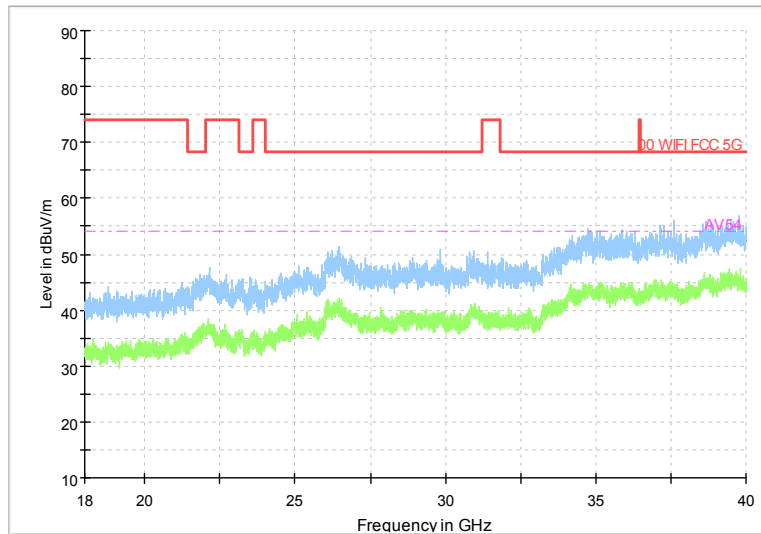

Full Spectrum

Frequency Range: 1GHz -6GHz
 Detector: Av mode and PK mode
 Test Mode: 802.11ax(HE20)

Full Spectrum

Frequency Range: 6GHz -18GHz
Detector: Av mode and PK mode
Test Mode: 802.11ax(HE20)

Full Spectrum

Frequency Range: 18GHz -40GHz
Detector: Av mode and PK mode
Test Mode: 802.11ax(HE20)

Carrier frequency (MHz): 5270
Channel No.:54

Frequency Range: 30MHz -1GHz
Detector: Av mode and PK mode
Modulation type: 802.11n(HT40)

Frequency Range: 1GHz -6GHz
Detector: Av mode and PK mode
Modulation type: 802.11n(HT40)

Full Spectrum

Frequency Range: 6GHz -18GHz
Detector: Av mode and PK mode
Modulation type: 802.11n(HT40)

Full Spectrum