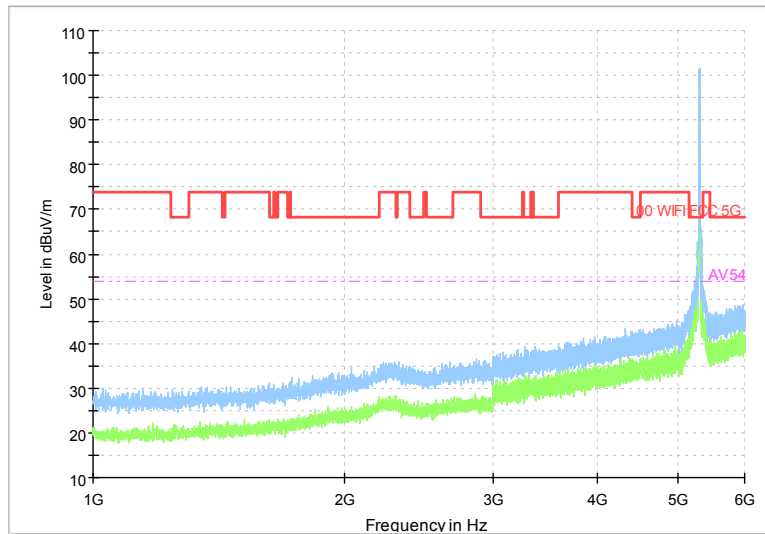

Frequency Range: 30MHz -1GHz
 Detector: Av mode and PK mode
 Test Mode: 802.11ac(VHT20)

Full Spectrum

Frequency Range: 1GHz -6GHz
 Detector: Av mode and PK mode
 Test Mode: 802.11ac(VHT20)

Full Spectrum

Frequency Range: 6GHz -18GHz
 Detector: Av mode and PK mode
 Test Mode: 802.11ac(VHT20)

Full Spectrum

Frequency Range: 18GHz -40GHz
 Detector: Av mode and PK mode
 Test Mode: 802.11ac(VHT20)

Full Spectrum

Frequency Range: 30MHz -1GHz
 Detector: Av mode and PK mode
 Test Mode: 802.11ax(HE20)

Full Spectrum

Frequency Range: 1GHz -6GHz
 Detector: Av mode and PK mode
 Test Mode: 802.11ax(HE20)

Full Spectrum

Frequency Range: 6GHz -18GHz
 Detector: Av mode and PK mode
 Test Mode: 802.11ax(HE20)

Full Spectrum