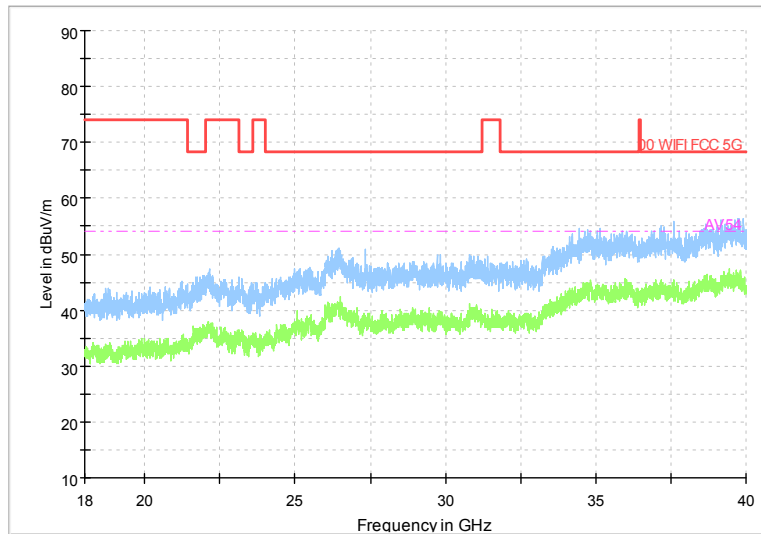

Frequency Range: 1GHz -6GHz
 Detector: Av mode and PK mode
 Test Mode: 802.11ac(VHT80)

Full Spectrum

Frequency Range: 6GHz -18GHz
 Detector: Av mode and PK mode
 Test Mode: 802.11ac(VHT80)

Full Spectrum

Frequency Range: 18GHz -40GHz
 Detector: Av mode and PK mode
 Test Mode: 802.11ac(VHT80)

Full Spectrum

Frequency Range: 30MHz -1GHz
 Detector: Av mode and PK mode
 Test Mode: 802.11ax(HE80)

Full Spectrum

Frequency Range: 1GHz -6GHz
 Detector: Av mode and PK mode
 Test Mode: 802.11ax(HE80)

Full Spectrum

Frequency Range: 6GHz -18GHz
 Detector: Av mode and PK mode
 Test Mode: 802.11ax(HE80)

Full Spectrum

Frequency Range: 18GHz -40GHz
 Detector: Av mode and PK mode
 Test Mode: 802.11ax(HE80)

Carrier frequency (MHz): 5500
 Channel No.:100