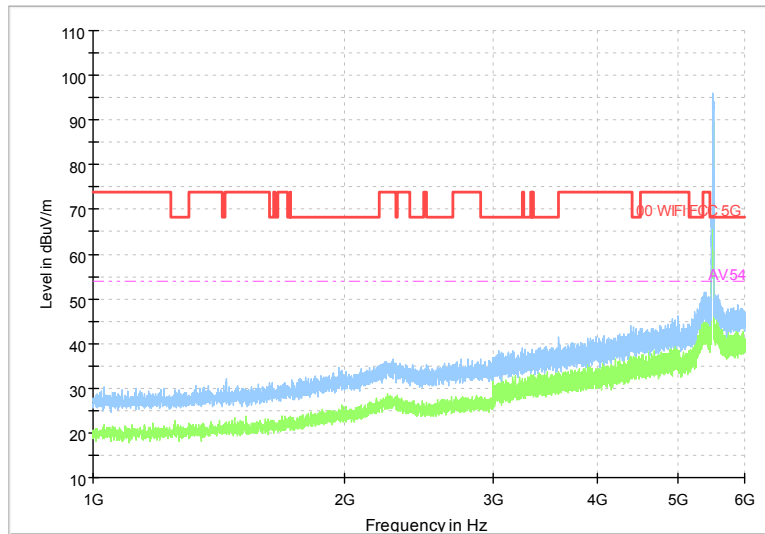

Full Spectrum

Frequency Range: 30MHz -1GHz
 Detector: Av mode and PK mode
 Modulation type: 802.11a

Full Spectrum

Frequency Range: 1GHz -6GHz
 Detector: Av mode and PK mode
 Modulation type: 802.11a

Full Spectrum

Frequency Range: 6GHz -18GHz
 Detector: Av mode and PK mode
 Modulation type: 802.11a

Full Spectrum

Frequency Range: 18GHz -40GHz
 Detector: Av mode and PK mode
 Modulation type: 802.11a

Full Spectrum

Frequency Range: 30MHz -1GHz
 Detector: Av mode and PK mode
 Modulation type: 802.11n(HT20)

Full Spectrum

Frequency Range: 1GHz -6GHz
 Detector: Av mode and PK mode
 Modulation type: 802.11n(HT20)

Full Spectrum

Frequency Range: 6GHz -18GHz
 Detector: Av mode and PK mode
 Modulation type: 802.11n(HT20)

Full Spectrum

Frequency Range: 18GHz -40GHz
 Detector: Av mode and PK mode
 Modulation type: 802.11n(HT20)

Full Spectrum

Frequency Range: 30MHz -1GHz
 Detector: Av mode and PK mode
 Test Mode: 802.11ac(VHT20)