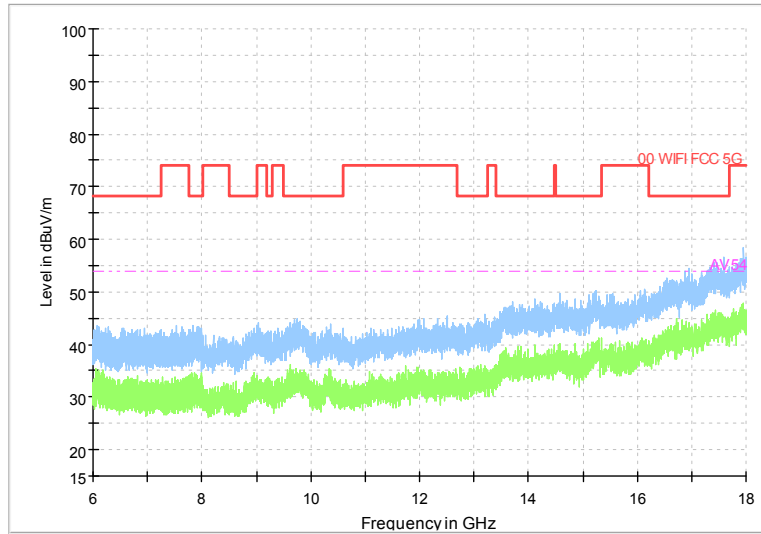

Full Spectrum

Frequency Range: 6GHz -18GHz
Detector: Av mode and PK mode
Modulation type: 802.11n(HT40)