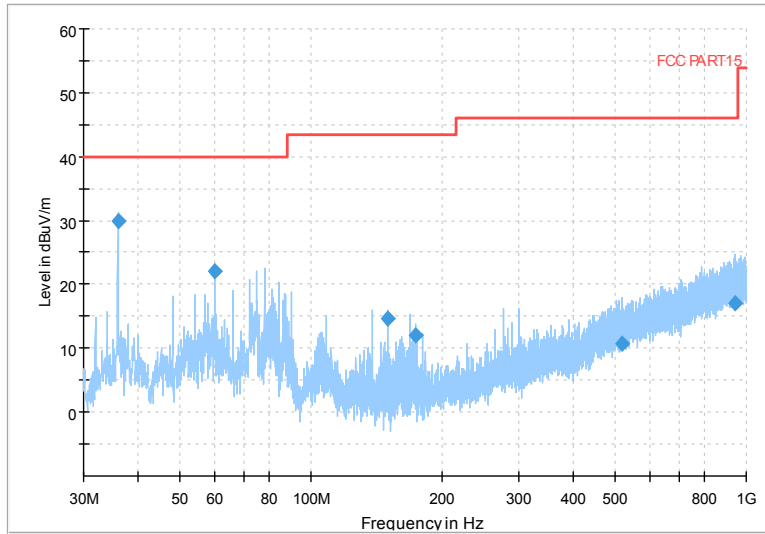

Frequency Range: 18GHz -40GHz
 Detector: Av mode and PK mode
 Test Mode: 802.11ax(HE40)

Carrier frequency (MHz): 5290

Channel No.:58

Frequency Range: 30MHz -1GHz
 Detector: Av mode and PK mode
 Test Mode: 802.11ac(VHT80)

Frequency Range: 1GHz -6GHz
 Detector: Av mode and PK mode
 Test Mode: 802.11ac(VHT80)

Full Spectrum

Frequency Range: 6GHz -18GHz
 Detector: Av mode and PK mode
 Test Mode: 802.11ac(VHT80)

Full Spectrum

Frequency Range: 18GHz -40GHz
 Detector: Av mode and PK mode
 Test Mode: 802.11ac(VHT80)

Full Spectrum

Frequency Range: 30MHz -1GHz
 Detector: Av mode and PK mode
 Test Mode: 802.11ax(HE80)

Full Spectrum

Frequency Range: 1GHz -6GHz
 Detector: Av mode and PK mode
 Test Mode: 802.11ax(HE80)

Full Spectrum