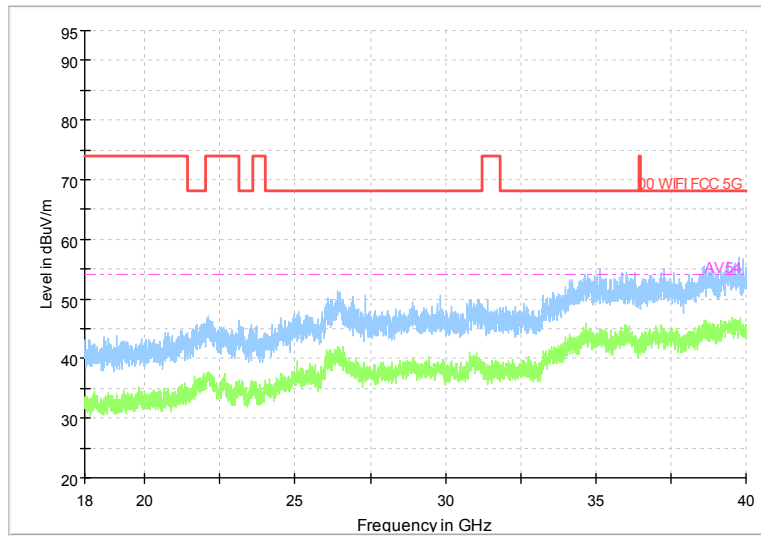

Full Spectrum

Frequency Range: 1GHz -6GHz
 Detector: Av mode and PK mode
 Test Mode: 802.11ac(VHT20)

Full Spectrum

Frequency Range: 6GHz -18GHz
 Detector: Av mode and PK mode
 Test Mode: 802.11ac(VHT20)

Full Spectrum

Frequency Range: 18GHz -40GHz
 Detector: Av mode and PK mode
 Test Mode: 802.11ac(VHT20)

Full Spectrum

Frequency Range: 30MHz -1GHz
 Detector: Av mode and PK mode
 Test Mode: 802.11ax(HE20)

Full Spectrum

Frequency Range: 1GHz -6GHz
 Detector: Av mode and PK mode
 Test Mode: 802.11ax(HE20)

Full Spectrum

Frequency Range: 6GHz -18GHz
Detector: Av mode and PK mode
Test Mode: 802.11ax(HE20)

Full Spectrum

Frequency Range: 18GHz -40GHz
Detector: Av mode and PK mode
Test Mode: 802.11ax(HE20)