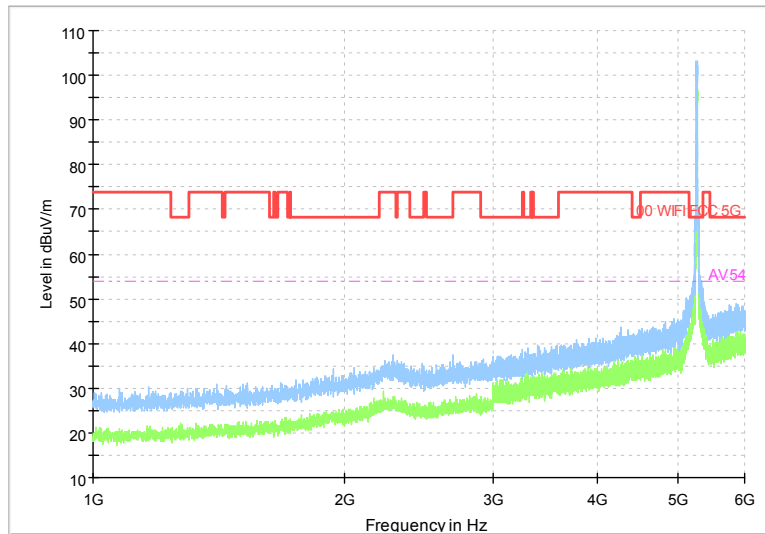

Full Spectrum

Frequency Range: 18GHz -40GHz
Detector: Av mode and PK mode
Modulation type: 802.11n(HT20)

Full Spectrum

Frequency Range: 30MHz -1GHz
 Detector: Av mode and PK mode
 Test Mode: 802.11ac(VHT20)

Full Spectrum

Frequency Range: 1GHz -6GHz
 Detector: Av mode and PK mode
 Test Mode: 802.11ac(VHT20)

Full Spectrum

Frequency Range: 6GHz -18GHz
 Detector: Av mode and PK mode
 Test Mode: 802.11ac(VHT20)

Full Spectrum

Frequency Range: 18GHz -40GHz
 Detector: Av mode and PK mode
 Test Mode: 802.11ac(VHT20)

Full Spectrum

Frequency Range: 30MHz -1GHz
 Detector: Av mode and PK mode
 Test Mode: 802.11ax(HE20)

Full Spectrum