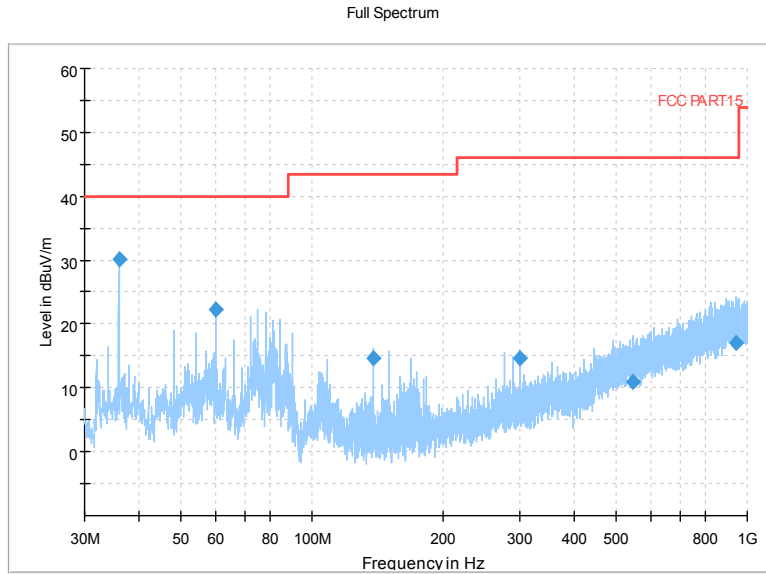

Carrier frequency (MHz): 5270
Channel No.:54

Frequency Range: 30MHz -1GHz
Detector: Av mode and PK mode
Modulation type: 802.11n(HT40)