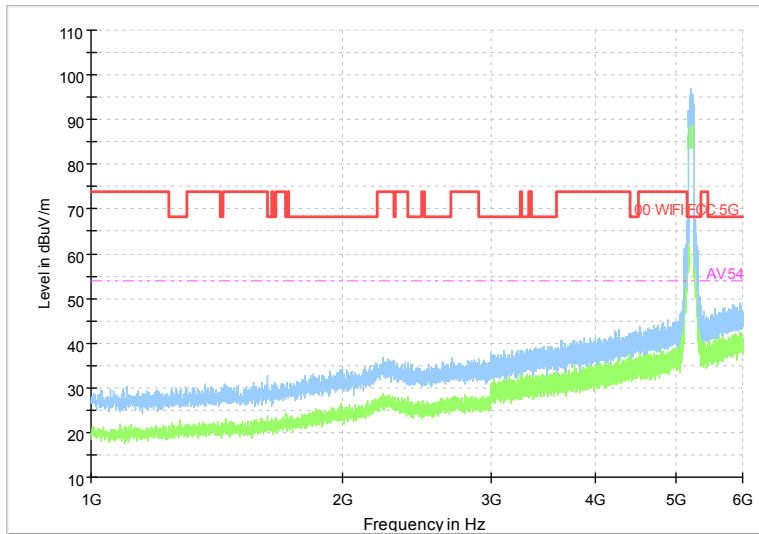

Full Spectrum

Frequency Range: 30MHz -1GHz
 Detector: Av mode and PK mode
 Test Mode: 802.11ax(HE80)

Full Spectrum

Frequency Range: 1GHz -6GHz
 Detector: Av mode and PK mode
 Test Mode: 802.11ax(HE80)

Full Spectrum

Frequency Range: 6GHz -18GHz
 Detector: Av mode and PK mode
 Test Mode: 802.11ax(HE80)

Full Spectrum

Frequency Range: 18GHz -40GHz
 Detector: Av mode and PK mode
 Test Mode: 802.11ax(HE80)

Carrier frequency (MHz): 5260
 Channel No.:52