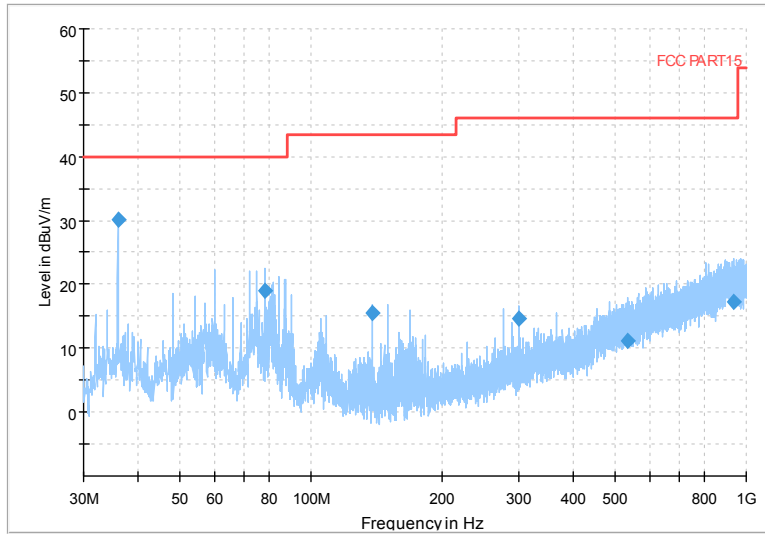

Full Spectrum

Frequency Range: 18GHz -40GHz
Detector: Av mode and PK mode
Modulation type: 802.11a

Full Spectrum

Frequency Range: 30MHz -1GHz
 Detector: Av mode and PK mode
 Modulation type: 802.11n(HT20)

Full Spectrum

Frequency Range: 1GHz -6GHz
 Detector: Av mode and PK mode
 Modulation type: 802.11n(HT20)

Full Spectrum

Frequency Range: 6GHz -18GHz
Detector: Av mode and PK mode
Modulation type: 802.11n(HT20)

Full Spectrum

Frequency Range: 18GHz -40GHz
Detector: Av mode and PK mode
Modulation type: 802.11n(HT20)

Full Spectrum

Frequency Range: 30MHz -1GHz
 Detector: Av mode and PK mode
 Test Mode: 802.11ac(VHT20)