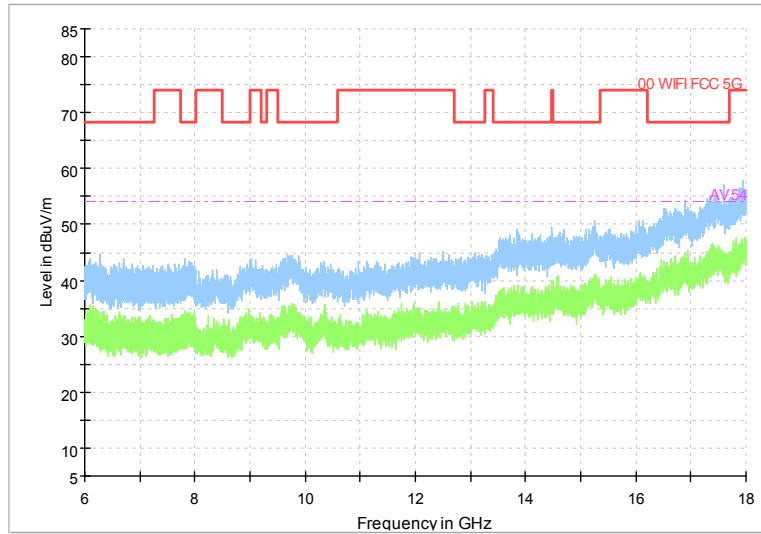

Full Spectrum

Frequency Range: 6GHz -18GHz
Detector: Av mode and PK mode
Modulation type: 802.11a

Full Spectrum

Frequency Range: 18GHz -40GHz
Detector: Av mode and PK mode
Modulation type: 802.11a

Full Spectrum

Frequency Range: 30MHz -1GHz
 Detector: Av mode and PK mode
 Modulation type: 802.11n(HT20)

Full Spectrum

Frequency Range: 1GHz -6GHz
 Detector: Av mode and PK mode
 Modulation type: 802.11n(HT20)

Full Spectrum