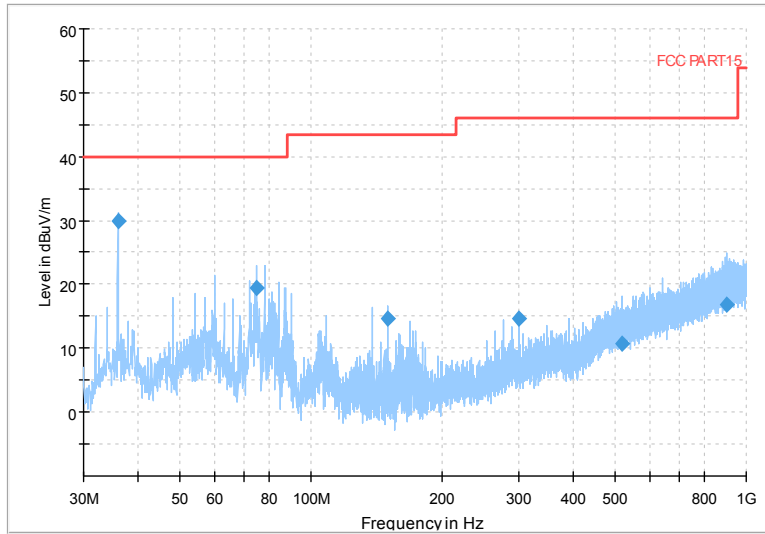

Full Spectrum

Frequency Range: 30MHz -1GHz
 Detector: Av mode and PK mode
 Test Mode: 802.11ax(HE80)

Full Spectrum

Frequency Range: 1GHz -6GHz
 Detector: Av mode and PK mode
 Test Mode: 802.11ax(HE80)

Full Spectrum

Frequency Range: 6GHz -18GHz
 Detector: Av mode and PK mode
 Test Mode: 802.11ax(HE80)

Full Spectrum

Frequency Range: 18GHz -40GHz
 Detector: Av mode and PK mode
 Test Mode: 802.11ax(HE80)

Carrier frequency (MHz): 5500
 Channel No.:100

Full Spectrum

Frequency Range: 30MHz -1GHz
 Detector: Av mode and PK mode
 Modulation type: 802.11a

Full Spectrum

Frequency Range: 1GHz -6GHz
 Detector: Av mode and PK mode
 Modulation type: 802.11a

Full Spectrum