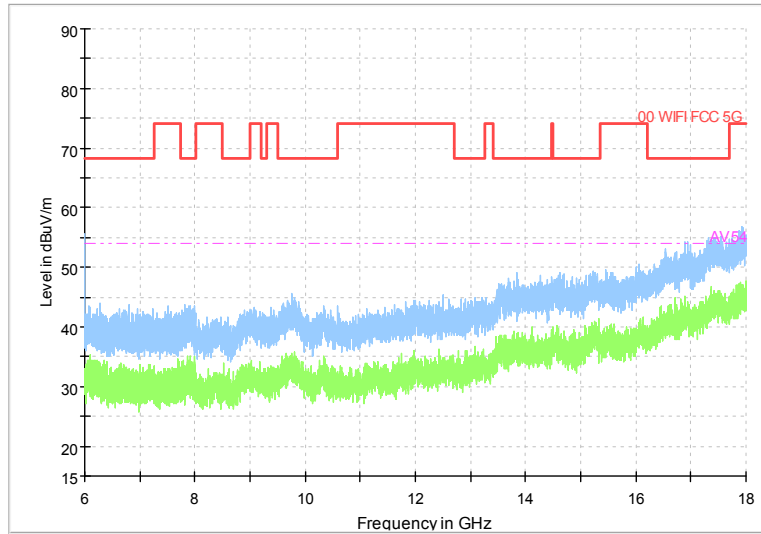

Full Spectrum

Frequency Range: 30MHz -1GHz
 Detector: Av mode and PK mode
 Modulation type: 802.11a

Full Spectrum

Frequency Range: 1GHz -6GHz
 Detector: Av mode and PK mode
 Modulation type: 802.11a

Full Spectrum

Frequency Range: 6GHz -18GHz
 Detector: Av mode and PK mode
 Modulation type: 802.11a

Full Spectrum

Frequency Range: 18GHz -40GHz
 Detector: Av mode and PK mode
 Modulation type: 802.11a

Full Spectrum

Frequency Range: 30MHz -1GHz
 Detector: Av mode and PK mode
 Modulation type: 802.11n(HT20)

Full Spectrum

Frequency Range: 1GHz -6GHz
 Detector: Av mode and PK mode
 Modulation type: 802.11n(HT20)

Full Spectrum

Frequency Range: 6GHz -18GHz
 Detector: Av mode and PK mode
 Modulation type: 802.11n(HT20)