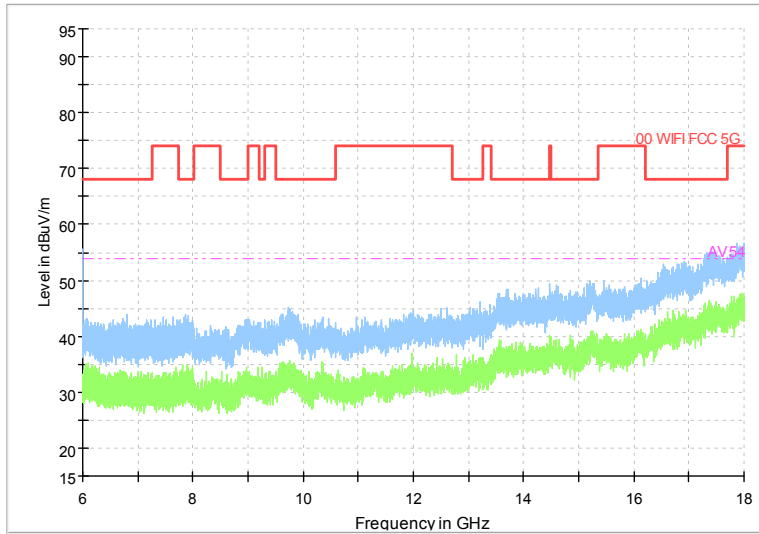

Full Spectrum

Frequency Range: 1GHz -6GHz
 Detector: Av mode and PK mode
 Modulation type: 802.11n(HT20)

Full Spectrum

Frequency Range: 6GHz -18GHz
 Detector: Av mode and PK mode
 Modulation type: 802.11n(HT20)

Full Spectrum

Frequency Range: 18GHz -40GHz
 Detector: Av mode and PK mode
 Modulation type: 802.11n(HT20)

Full Spectrum

Frequency Range: 30MHz -1GHz
 Detector: Av mode and PK mode
 Test Mode: 802.11ac(VHT20)

Full Spectrum

Frequency Range: 1GHz -6GHz
 Detector: Av mode and PK mode
 Test Mode: 802.11ac(VHT20)

Full Spectrum

Frequency Range: 6GHz -18GHz
 Detector: Av mode and PK mode
 Test Mode: 802.11ac(VHT20)

Full Spectrum