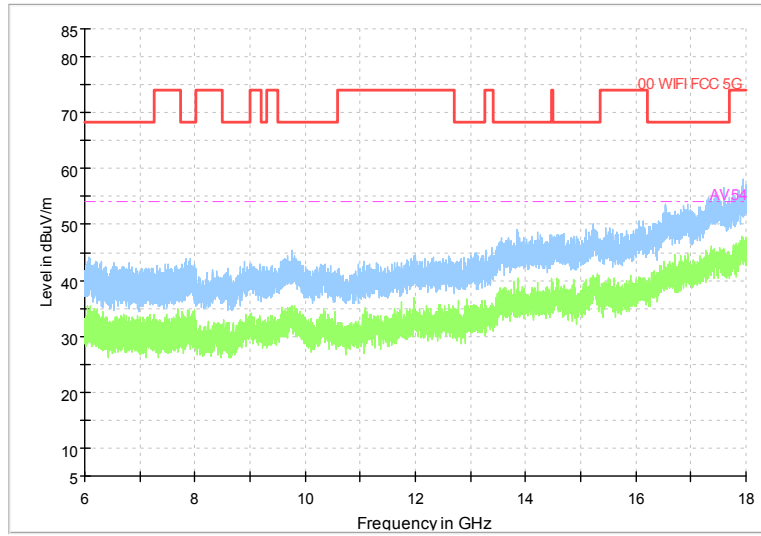

Full Spectrum

Frequency Range: 1GHz -6GHz
 Detector: Av mode and PK mode
 Test Mode: 802.11ax(HE20)

Full Spectrum

Frequency Range: 6GHz -18GHz
 Detector: Av mode and PK mode
 Test Mode: 802.11ax(HE20)

Full Spectrum

Frequency Range: 18GHz -40GHz
 Detector: Av mode and PK mode
 Test Mode: 802.11ax(HE20)

Carrier frequency (MHz): 5320
Channel No.:64

Frequency Range: 30MHz -1GHz
Detector: Av mode and PK mode
Modulation type: 802.11a

Frequency Range: 1GHz -6GHz
Detector: Av mode and PK mode
Modulation type: 802.11a

Full Spectrum

Frequency Range: 6GHz -18GHz
 Detector: Av mode and PK mode
 Modulation type: 802.11a

Full Spectrum

Frequency Range: 18GHz -40GHz
 Detector: Av mode and PK mode
 Modulation type: 802.11a