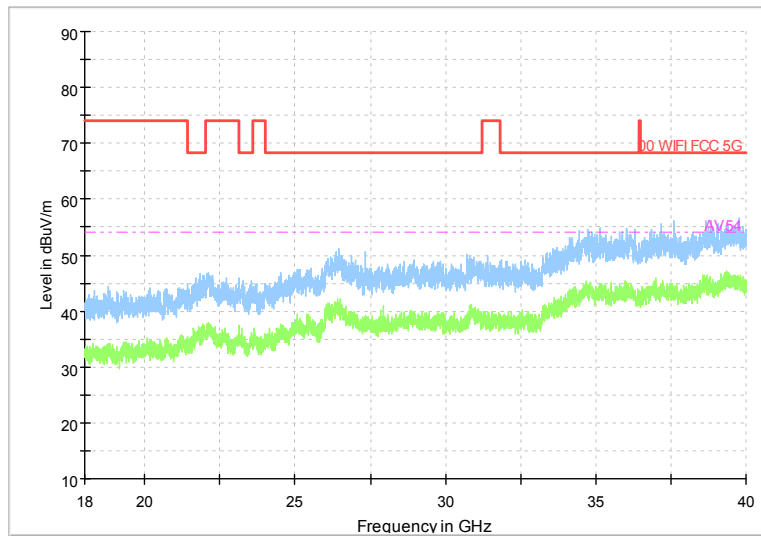

Frequency Range: 1GHz -6GHz
 Detector: Av mode and PK mode
 Test Mode: 802.11ax(HE20)

Full Spectrum

Frequency Range: 6GHz -18GHz
 Detector: Av mode and PK mode
 Test Mode: 802.11ax(HE20)

Full Spectrum

Frequency Range: 18GHz -40GHz
 Detector: Av mode and PK mode
 Test Mode: 802.11ax(HE20)

Carrier frequency (MHz): 5600
 Channel No.:120

Frequency Range: 30MHz -1GHz
 Detector: Av mode and PK mode
 Modulation type: 802.11a

Frequency Range: 1GHz -6GHz
 Detector: Av mode and PK mode
 Modulation type: 802.11a

Full Spectrum

Frequency Range: 6GHz -18GHz
 Detector: Av mode and PK mode
 Modulation type: 802.11a

Full Spectrum

Frequency Range: 18GHz -40GHz
 Detector: Av mode and PK mode
 Modulation type: 802.11a

Full Spectrum