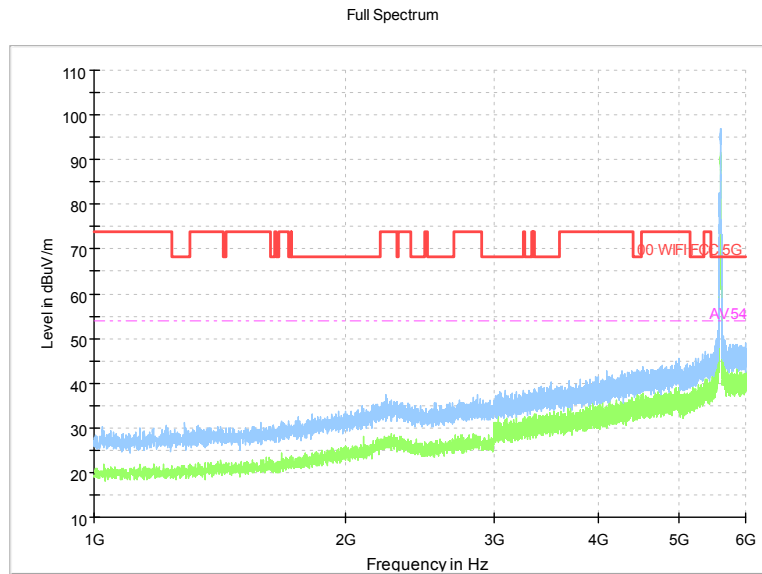

Frequency Range: 18GHz -40GHz
 Detector: Av mode and PK mode
 Test Mode: 802.11ac(VHT20)

Full Spectrum

Frequency Range: 30MHz -1GHz
 Detector: Av mode and PK mode
 Test Mode: 802.11ax(HE20)

Full Spectrum

Frequency Range: 1GHz -6GHz
 Detector: Av mode and PK mode
 Test Mode: 802.11ax(HE20)

Full Spectrum

Frequency Range: 6GHz -18GHz
 Detector: Av mode and PK mode
 Test Mode: 802.11ax(HE20)

Full Spectrum

Frequency Range: 18GHz -40GHz
 Detector: Av mode and PK mode
 Test Mode: 802.11ax(HE20)

Carrier frequency (MHz): 5600
 Channel No.:120

Frequency Range: 30MHz -1GHz
 Detector: Av mode and PK mode
 Modulation type: 802.11a

Frequency Range: 1GHz -6GHz
 Detector: Av mode and PK mode
 Modulation type: 802.11a