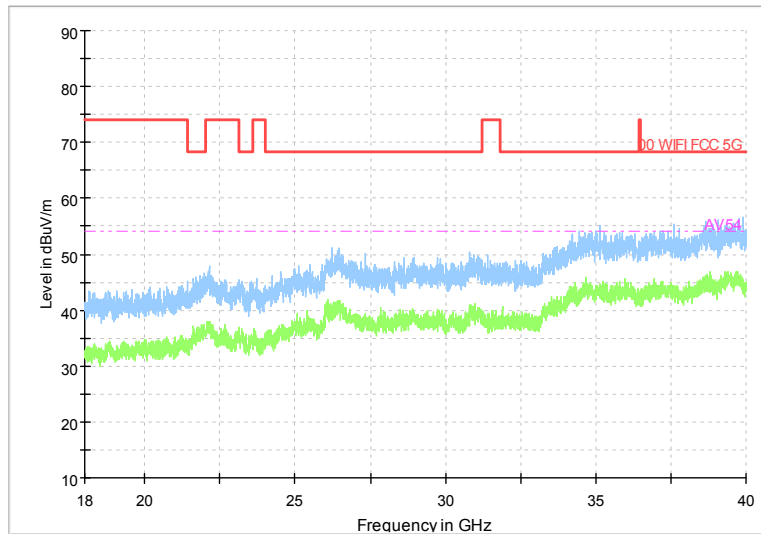

Full Spectrum

Frequency Range: 6GHz -18GHz
 Detector: Av mode and PK mode
 Modulation type: 802.11n(HT40)

Full Spectrum

Frequency Range: 18GHz -40GHz
 Detector: Av mode and PK mode
 Modulation type: 802.11n(HT40)

Full Spectrum

Frequency Range: 30MHz -1GHz
Detector: Av mode and PK mode
Test Mode: 802.11ac(VHT40)

Full Spectrum

Frequency Range: 1GHz -6GHz
Detector: Av mode and PK mode
Test Mode: 802.11ac(VHT40)

Full Spectrum

Frequency Range: 6GHz -18GHz
Detector: Av mode and PK mode
Test Mode: 802.11ac(VHT40)

Full Spectrum

Frequency Range: 18GHz -40GHz
Detector: Av mode and PK mode
Test Mode: 802.11ac(VHT40)

Full Spectrum

Frequency Range: 30MHz -1GHz
 Detector: Av mode and PK mode
 Test Mode: 802.11ax(HE 40)