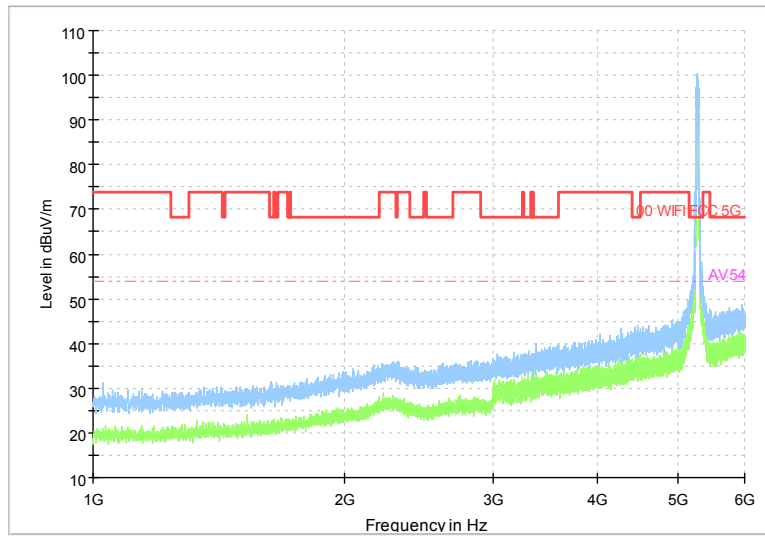

Frequency Range: 18GHz -40GHz
Detector: Av mode and PK mode
Modulation type: 802.11n(HT40)

Full Spectrum

Frequency Range: 30MHz -1GHz
 Detector: Av mode and PK mode
 Test Mode: 802.11ac(VHT40)

Full Spectrum

Frequency Range: 1GHz -6GHz
 Detector: Av mode and PK mode
 Test Mode: 802.11ac(VHT40)

Full Spectrum

Frequency Range: 6GHz -18GHz
 Detector: Av mode and PK mode
 Test Mode: 802.11ac(VHT40)

Full Spectrum

Frequency Range: 18GHz -40GHz
 Detector: Av mode and PK mode
 Test Mode: 802.11ac(VHT40)

Full Spectrum

Frequency Range: 30MHz -1GHz
 Detector: Av mode and PK mode
 Test Mode: 802.11ax(HE 40)

Full Spectrum

Frequency Range: 1GHz -6GHz
 Detector: Av mode and PK mode
 Test Mode: 802.11ax(HE 40)

Full Spectrum