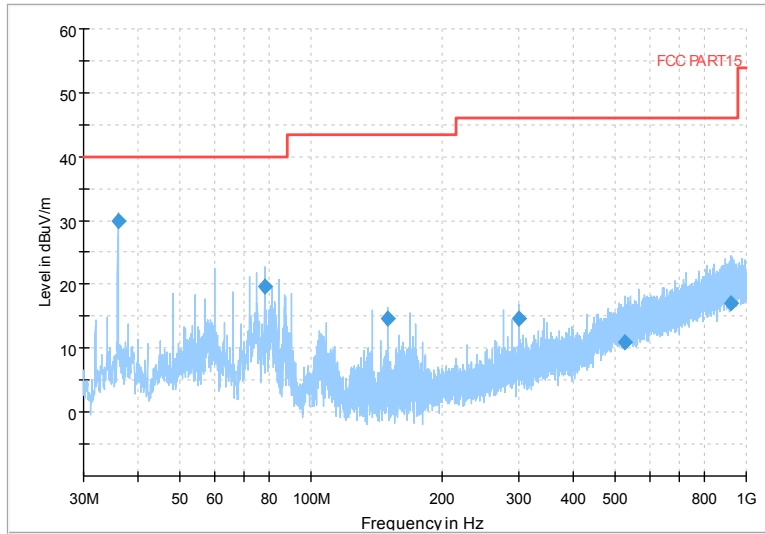

Full Spectrum

Frequency Range: 6GHz -18GHz
 Detector: Av mode and PK mode
 Modulation type: 802.11a

Full Spectrum

Frequency Range: 18GHz -40GHz
 Detector: Av mode and PK mode
 Modulation type: 802.11a

Full Spectrum