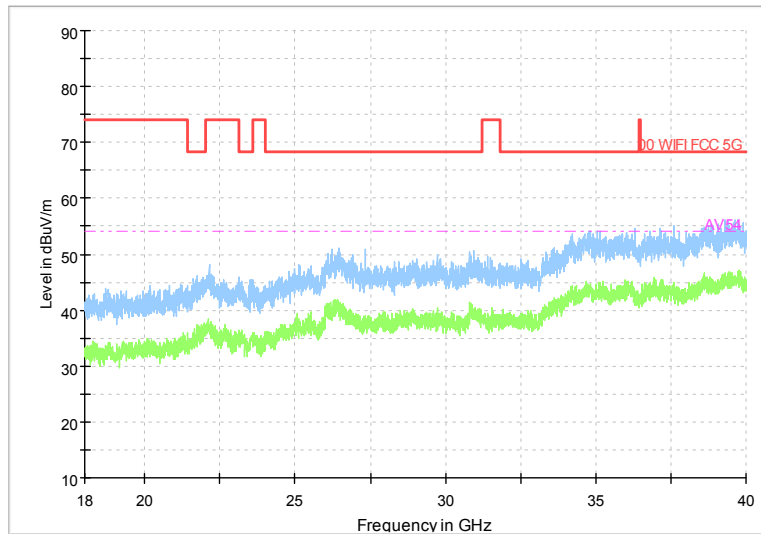

Frequency Range: 6GHz -18GHz
 Detector: Av mode and PK mode
 Test Mode: 802.11ax(HE80)

Full Spectrum

Frequency Range: 18GHz -40GHz
 Detector: Av mode and PK mode
 Test Mode: 802.11ax(HE80)

Carrier frequency (MHz): 5500
 Channel No.:100

Full Spectrum

Frequency Range: 30MHz -1GHz
 Detector: Av mode and PK mode
 Modulation type: 802.11a

Full Spectrum

Frequency Range: 1GHz -6GHz
 Detector: Av mode and PK mode
 Modulation type: 802.11a

Full Spectrum

Frequency Range: 6GHz -18GHz
 Detector: Av mode and PK mode
 Modulation type: 802.11a

Full Spectrum

Frequency Range: 18GHz -40GHz
 Detector: Av mode and PK mode
 Modulation type: 802.11a

Full Spectrum

Frequency Range: 30MHz -1GHz
 Detector: Av mode and PK mode
 Modulation type: 802.11n(HT20)