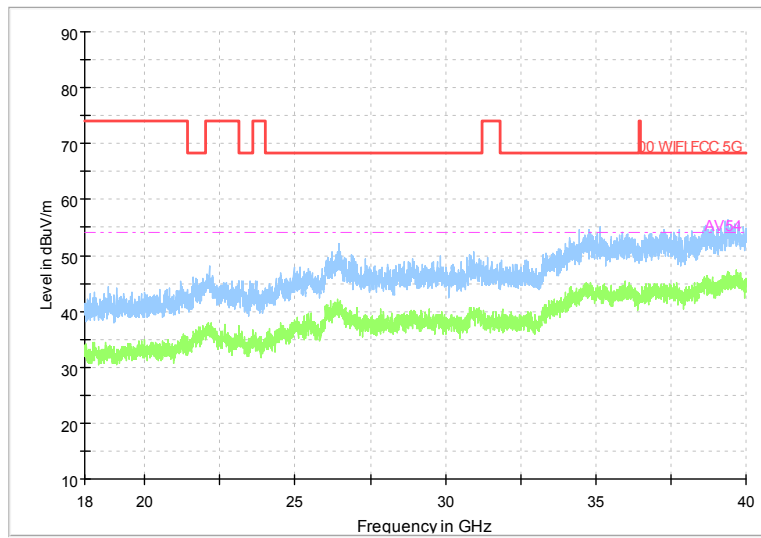

Frequency Range: 1GHz -6GHz
 Detector: Av mode and PK mode
 Test Mode: 802.11ac(VHT40)

Full Spectrum

Frequency Range: 6GHz -18GHz
 Detector: Av mode and PK mode
 Test Mode: 802.11ac(VHT40)

Full Spectrum

Frequency Range: 18GHz -40GHz
 Detector: Av mode and PK mode
 Test Mode: 802.11ac(VHT40)

Full Spectrum

Frequency Range: 30MHz -1GHz
 Detector: Av mode and PK mode
 Test Mode: 802.11ax(HE 40)

Full Spectrum

Frequency Range: 1GHz -6GHz
 Detector: Av mode and PK mode
 Test Mode: 802.11ax(HE 40)

Full Spectrum

Frequency Range: 6GHz -18GHz
 Detector: Av mode and PK mode
 Test Mode: 802.11ax(HE 40)

Full Spectrum

Frequency Range: 18GHz -40GHz
 Detector: Av mode and PK mode
 Test Mode: 802.11ax(HE40)

Carrier frequency (MHz): 5310
 Channel No.:62