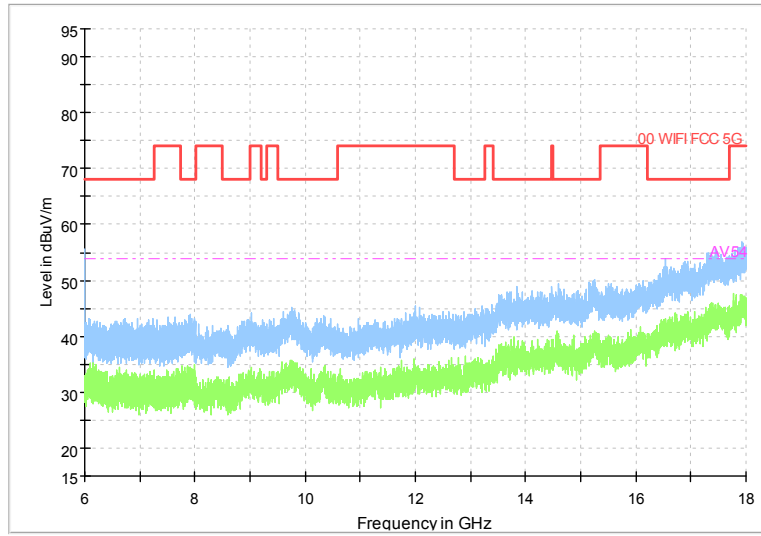

Full Spectrum

Frequency Range: 30MHz -1GHz
Detector: Av mode and PK mode
Test Mode: 802.11ac(VHT40)

Full Spectrum

Frequency Range: 1GHz -6GHz
Detector: Av mode and PK mode
Test Mode: 802.11ac(VHT40)

Full Spectrum

Frequency Range: 6GHz -18GHz
Detector: Av mode and PK mode
Test Mode: 802.11ac(VHT40)

Full Spectrum

Frequency Range: 18GHz -40GHz
Detector: Av mode and PK mode
Test Mode: 802.11ac(VHT40)

Full Spectrum

Frequency Range: 30MHz -1GHz
 Detector: Av mode and PK mode
 Test Mode: 802.11ax(HE 40)

Full Spectrum

Frequency Range: 1GHz -6GHz
 Detector: Av mode and PK mode
 Test Mode: 802.11ax(HE 40)

Full Spectrum

Frequency Range: 6GHz -18GHz
 Detector: Av mode and PK mode
 Test Mode: 802.11ax(HE 40)

Full Spectrum