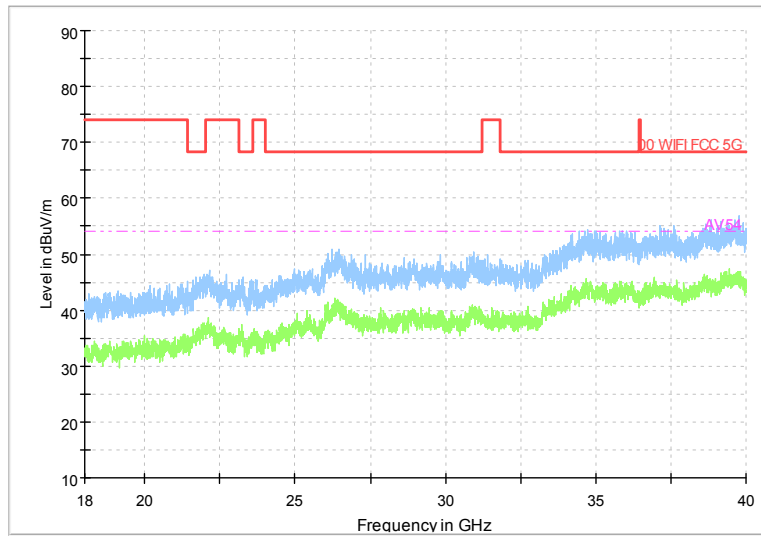

Frequency Range: 1GHz -6GHz
Detector: Av mode and PK mode
Modulation type: 802.11a

Full Spectrum

Frequency Range: 6GHz -18GHz
 Detector: Av mode and PK mode
 Modulation type: 802.11a

Full Spectrum

Frequency Range: 18GHz -40GHz
 Detector: Av mode and PK mode
 Modulation type: 802.11a

Full Spectrum

Frequency Range: 30MHz -1GHz
 Detector: Av mode and PK mode
 Modulation type: 802.11n(HT20)

Full Spectrum

Frequency Range: 1GHz -6GHz
 Detector: Av mode and PK mode
 Modulation type: 802.11n(HT20)

Full Spectrum

Frequency Range: 6GHz -18GHz
Detector: Av mode and PK mode
Modulation type: 802.11n(HT20)

Full Spectrum

Frequency Range: 18GHz -40GHz
Detector: Av mode and PK mode
Modulation type: 802.11n(HT20)