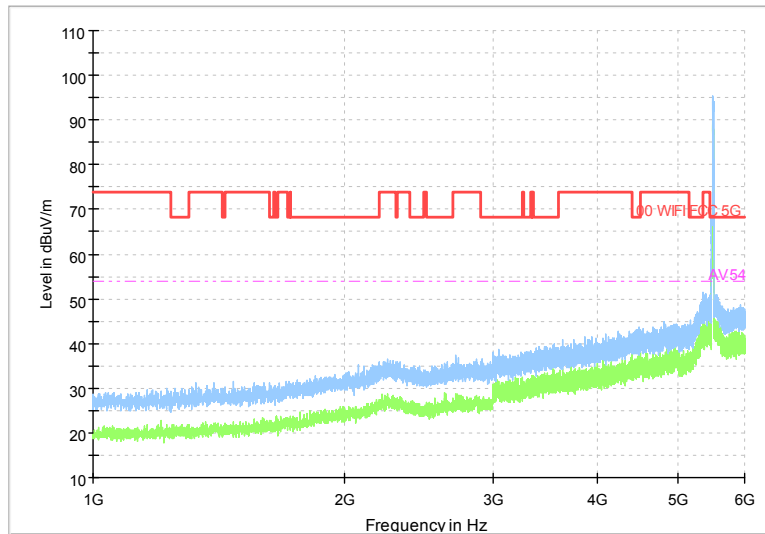

Full Spectrum

Frequency Range: 1GHz -6GHz
 Detector: Av mode and PK mode
 Modulation type: 802.11n(HT20)

Full Spectrum

Frequency Range: 6GHz -18GHz
 Detector: Av mode and PK mode
 Modulation type: 802.11n(HT20)

Full Spectrum

Frequency Range: 18GHz -40GHz
 Detector: Av mode and PK mode
 Modulation type: 802.11n(HT20)

Full Spectrum

Frequency Range: 30MHz -1GHz
 Detector: Av mode and PK mode
 Test Mode: 802.11ac(VHT20)

Full Spectrum

Frequency Range: 1GHz -6GHz
 Detector: Av mode and PK mode
 Test Mode: 802.11ac(VHT20)

Full Spectrum

Frequency Range: 6GHz -18GHz
 Detector: Av mode and PK mode
 Test Mode: 802.11ac(VHT20)

Full Spectrum

Frequency Range: 18GHz -40GHz
 Detector: Av mode and PK mode
 Test Mode: 802.11ac(VHT20)

Full Spectrum

Frequency Range: 30MHz -1GHz
 Detector: Av mode and PK mode
 Test Mode: 802.11ax(HE20)

Full Spectrum