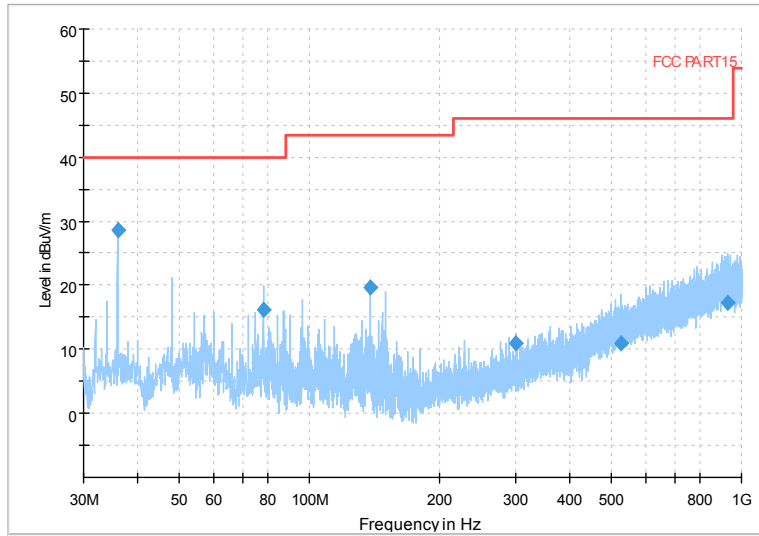

Full Spectrum

Frequency Range: 30MHz -1GHz
 Detector: Av mode and PK mode
 Test Mode: 802.11ax(HE80)

Full Spectrum

Frequency Range: 1GHz -6GHz
 Detector: Av mode and PK mode
 Test Mode: 802.11ax(HE80)

Full Spectrum

Frequency Range: 6GHz -18GHz
 Detector: Av mode and PK mode
 Test Mode: 802.11ax(HE80)

Full Spectrum

Frequency Range: 18GHz -40GHz
 Detector: Av mode and PK mode
 Test Mode: 802.11ax(HE80)

Carrier frequency (MHz): 5260
 Channel No.:52