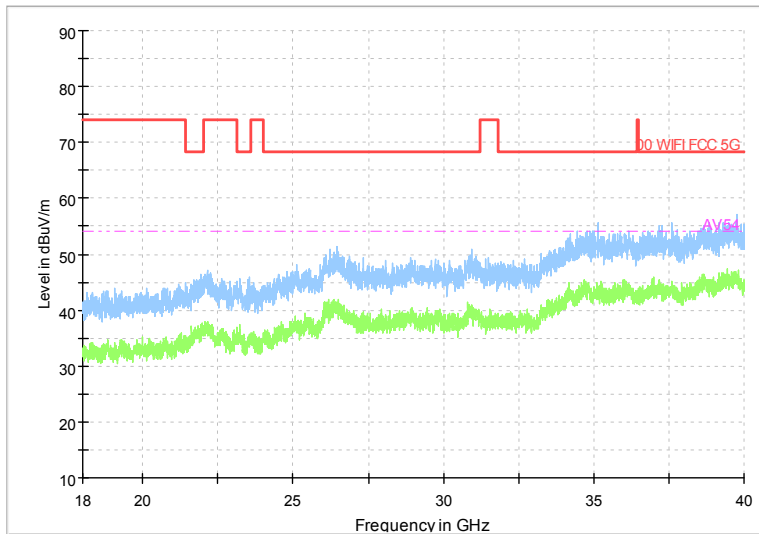

Full Spectrum

Frequency Range: 18GHz -40GHz
 Detector: Av mode and PK mode
 Modulation type: 802.11n(HT20)

Full Spectrum

Frequency Range: 30MHz -1GHz
 Detector: Av mode and PK mode
 Test Mode: 802.11ac(VHT20)

Full Spectrum

Frequency Range: 1GHz -6GHz
 Detector: Av mode and PK mode
 Test Mode: 802.11ac(VHT20)

Full Spectrum

Frequency Range: 6GHz -18GHz
 Detector: Av mode and PK mode
 Test Mode: 802.11ac(VHT20)

Full Spectrum

Frequency Range: 18GHz -40GHz
 Detector: Av mode and PK mode
 Test Mode: 802.11ac(VHT20)

Full Spectrum

Frequency Range: 30MHz -1GHz
 Detector: Av mode and PK mode
 Test Mode: 802.11ax(HE20)

Full Spectrum