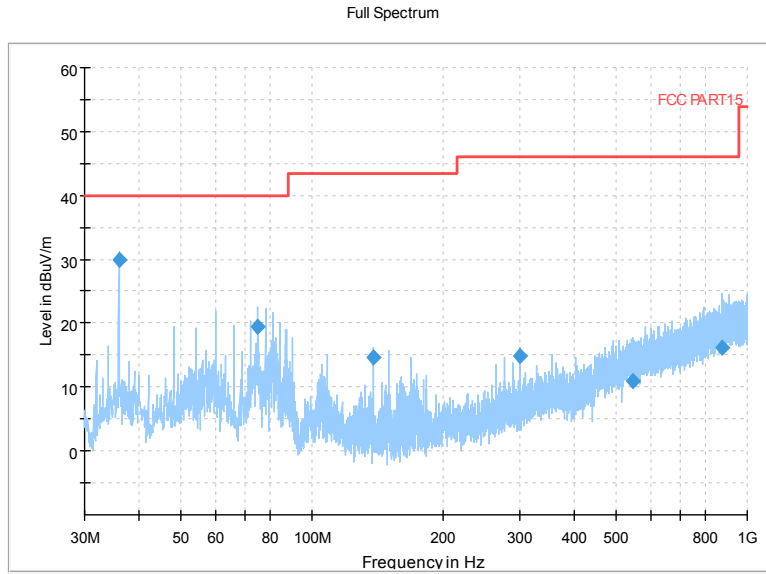

Full Spectrum

Frequency Range: 1GHz -6GHz
 Detector: Av mode and PK mode
 Test Mode: 802.11ax(HE 40)

Full Spectrum

Frequency Range: 6GHz -18GHz
 Detector: Av mode and PK mode
 Test Mode: 802.11ax(HE 40)

Full Spectrum

Frequency Range: 18GHz -40GHz
 Detector: Av mode and PK mode
 Test Mode: 802.11ax(HE40)

Carrier frequency (MHz): 5290

Channel No.:58

Frequency Range: 30MHz -1GHz
 Detector: Av mode and PK mode
 Test Mode: 802.11ac(VHT80)