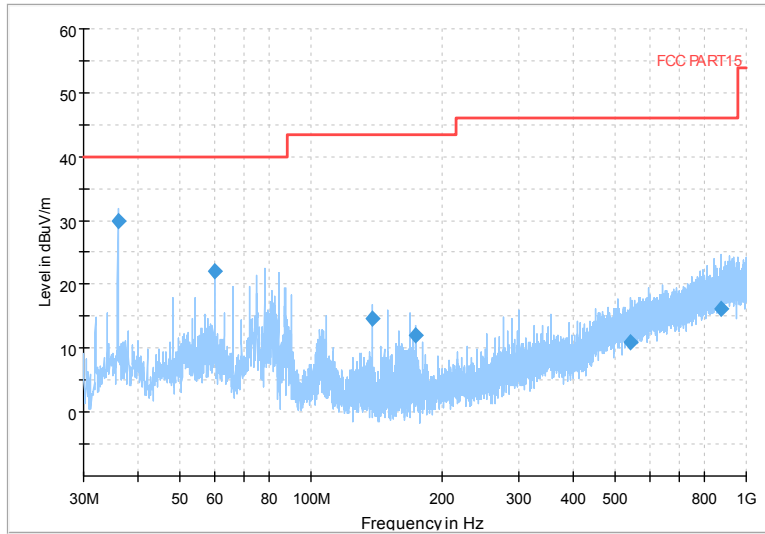

Frequency Range: 6GHz -18GHz
 Detector: Av mode and PK mode
 Test Mode: 802.11ax(HE80)

Full Spectrum

Frequency Range: 18GHz -40GHz
 Detector: Av mode and PK mode
 Test Mode: 802.11ax(HE80)

Carrier frequency (MHz): 5500
 Channel No.:100

Full Spectrum

Frequency Range: 30MHz -1GHz
 Detector: Av mode and PK mode
 Modulation type: 802.11a

Full Spectrum

Frequency Range: 1GHz -6GHz
 Detector: Av mode and PK mode
 Modulation type: 802.11a

Full Spectrum

Frequency Range: 6GHz -18GHz
 Detector: Av mode and PK mode
 Modulation type: 802.11a

Full Spectrum

Frequency Range: 18GHz -40GHz
 Detector: Av mode and PK mode
 Modulation type: 802.11a

Full Spectrum

Frequency Range: 30MHz -1GHz
 Detector: Av mode and PK mode
 Modulation type: 802.11n(HT20)