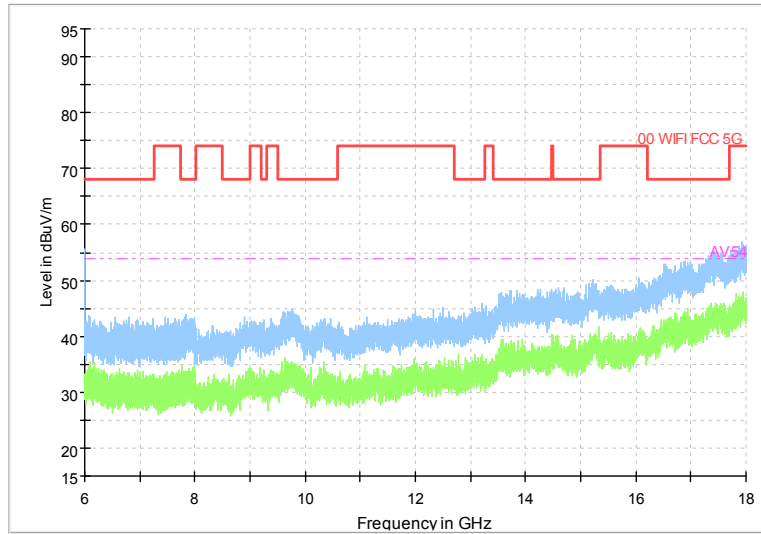

Frequency Range: 1GHz -6GHz
 Detector: Av mode and PK mode
 Test Mode: 802.11ac(VHT80)

Full Spectrum

Frequency Range: 6GHz -18GHz
 Detector: Av mode and PK mode
 Test Mode: 802.11ac(VHT80)

Full Spectrum

Frequency Range: 18GHz -40GHz
 Detector: Av mode and PK mode
 Test Mode: 802.11ac(VHT80)

Full Spectrum

Frequency Range: 30MHz -1GHz
 Detector: Av mode and PK mode
 Test Mode: 802.11ax(HE80)

Full Spectrum

Frequency Range: 1GHz -6GHz
 Detector: Av mode and PK mode
 Test Mode: 802.11ax(HE80)

Full Spectrum

Frequency Range: 6GHz -18GHz
 Detector: Av mode and PK mode
 Test Mode: 802.11ax(HE80)

Full Spectrum

Frequency Range: 18GHz -40GHz
 Detector: Av mode and PK mode
 Test Mode: 802.11ax(HE80)

Carrier frequency (MHz): 5500
 Channel No.:100