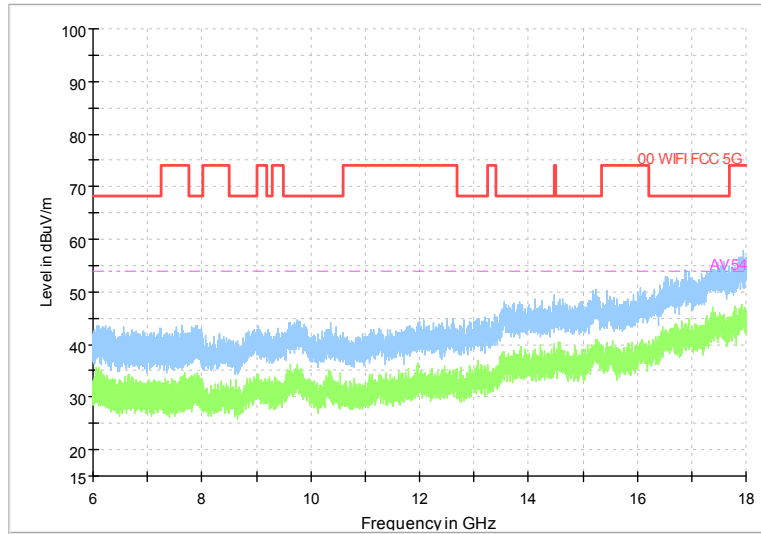

Full Spectrum

Frequency Range: 18GHz -40GHz
 Detector: Av mode and PK mode
 Test Mode: 802.11ac(VHT20)

Full Spectrum

Frequency Range: 30MHz -1GHz
 Detector: Av mode and PK mode
 Test Mode: 802.11ax(HE20)

Full Spectrum

Frequency Range: 1GHz -6GHz
 Detector: Av mode and PK mode
 Test Mode: 802.11ax(HE20)

Full Spectrum

Frequency Range: 6GHz -18GHz
 Detector: Av mode and PK mode
 Test Mode: 802.11ax(HE20)

Full Spectrum