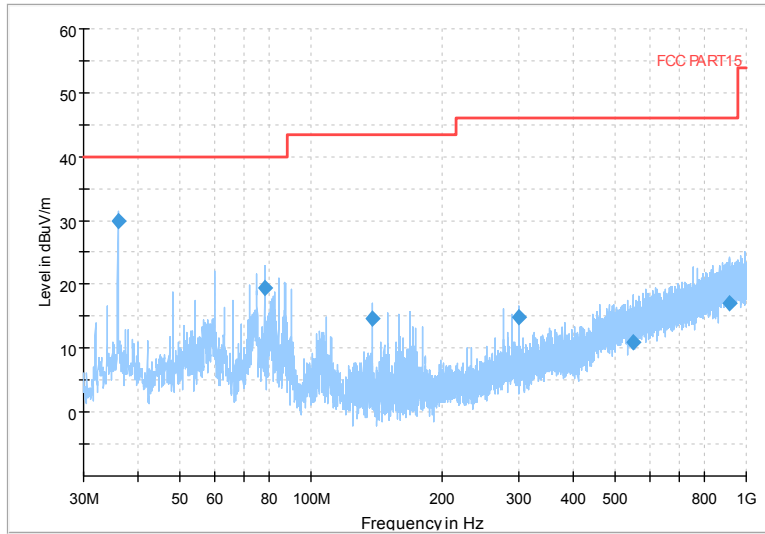

Full Spectrum

Frequency Range: 30MHz -1GHz
Detector: Av mode and PK mode
Test Mode: 802.11ax(HE 40)