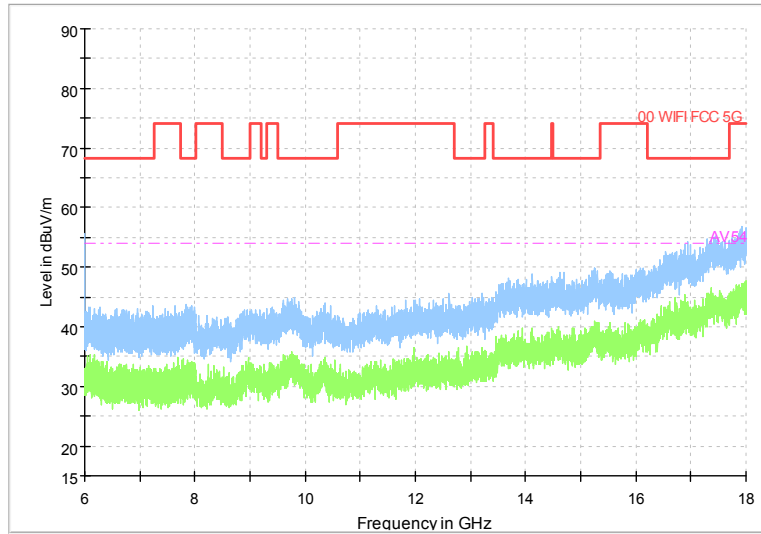

Frequency Range: 1GHz -6GHz
 Detector: Av mode and PK mode
 Test Mode: 802.11ax(HE20)

Full Spectrum

Frequency Range: 6GHz -18GHz
 Detector: Av mode and PK mode
 Test Mode: 802.11ax(HE20)

Full Spectrum

Frequency Range: 18GHz -40GHz
 Detector: Av mode and PK mode
 Test Mode: 802.11ax(HE20)

Carrier frequency (MHz): 5600
 Channel No.:120

Frequency Range: 30MHz -1GHz
 Detector: Av mode and PK mode
 Modulation type: 802.11a

Frequency Range: 1GHz -6GHz
 Detector: Av mode and PK mode
 Modulation type: 802.11a

Full Spectrum

Frequency Range: 6GHz -18GHz
 Detector: Av mode and PK mode
 Modulation type: 802.11a

Full Spectrum

Frequency Range: 18GHz -40GHz
 Detector: Av mode and PK mode
 Modulation type: 802.11a

Full Spectrum