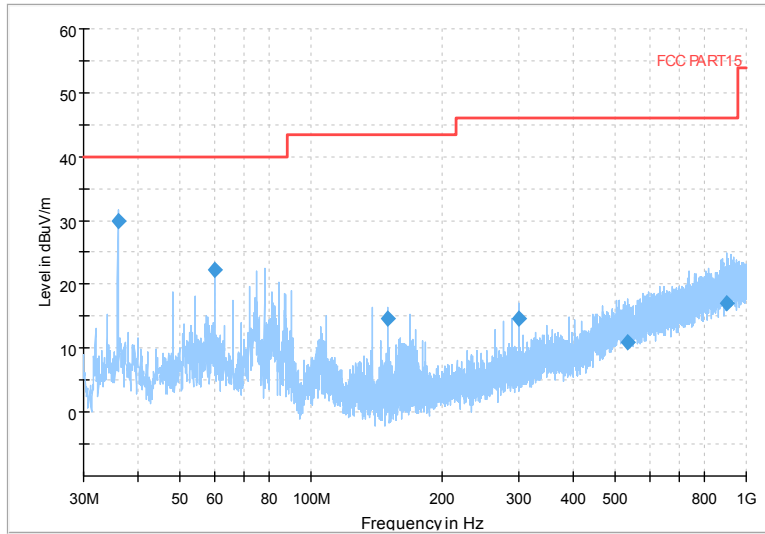

Full Spectrum

Frequency Range: 6GHz -18GHz
Detector: Av mode and PK mode
Modulation type: 802.11a

Full Spectrum

Frequency Range: 18GHz -40GHz
Detector: Av mode and PK mode
Modulation type: 802.11a

Full Spectrum

Frequency Range: 30MHz -1GHz
 Detector: Av mode and PK mode
 Modulation type: 802.11n(HT20)

Full Spectrum

Frequency Range: 1GHz -6GHz
 Detector: Av mode and PK mode
 Modulation type: 802.11n(HT20)

Full Spectrum

Frequency Range: 6GHz -18GHz
 Detector: Av mode and PK mode
 Modulation type: 802.11n(HT20)

Full Spectrum

Frequency Range: 18GHz -40GHz
 Detector: Av mode and PK mode
 Modulation type: 802.11n(HT20)

Full Spectrum