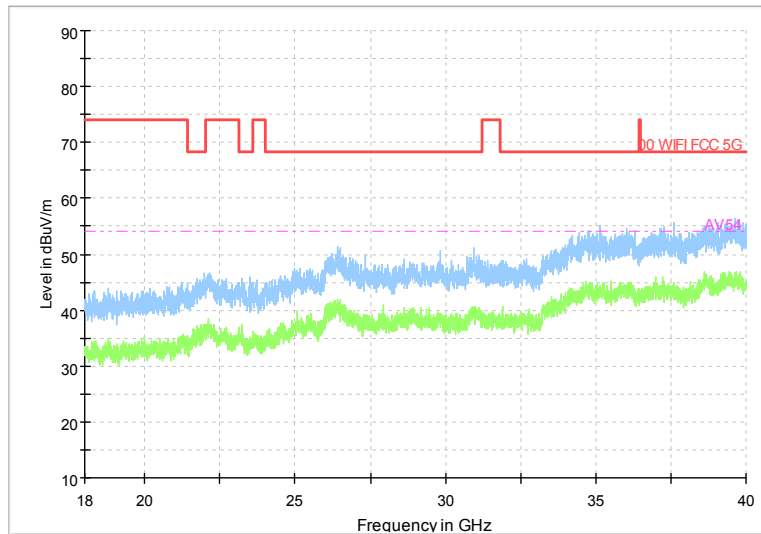

Full Spectrum

Frequency Range: 6GHz -18GHz
Detector: Av mode and PK mode
Modulation type: 802.11n(HT20)

Full Spectrum

Frequency Range: 18GHz -40GHz
Detector: Av mode and PK mode
Modulation type: 802.11n(HT20)

Full Spectrum

Frequency Range: 30MHz -1GHz
Detector: Av mode and PK mode
Test Mode: 802.11ac(VHT20)

Full Spectrum

Frequency Range: 1GHz -6GHz
Detector: Av mode and PK mode
Test Mode: 802.11ac(VHT20)

Full Spectrum

Frequency Range: 6GHz -18GHz
Detector: Av mode and PK mode
Test Mode: 802.11ac(VHT20)

Full Spectrum

Frequency Range: 18GHz -40GHz
Detector: Av mode and PK mode
Test Mode: 802.11ac(VHT20)

Full Spectrum

Frequency Range: 30MHz -1GHz
 Detector: Av mode and PK mode
 Test Mode: 802.11ax(HE20)