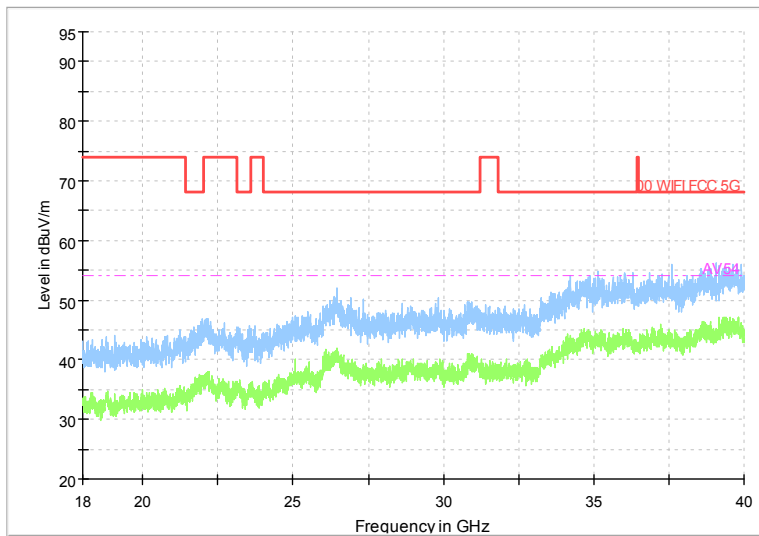

Full Spectrum

Frequency Range: 30MHz -1GHz
 Detector: Av mode and PK mode
 Test Mode: 802.11ax(HE80)

Full Spectrum

Frequency Range: 1GHz -6GHz
 Detector: Av mode and PK mode
 Test Mode: 802.11ax(HE80)

Full Spectrum

Frequency Range: 6GHz -18GHz
 Detector: Av mode and PK mode
 Test Mode: 802.11ax(HE80)

Full Spectrum

Frequency Range: 18GHz -40GHz
 Detector: Av mode and PK mode
 Test Mode: 802.11ax(HE80)

Carrier frequency (MHz): 5260
 Channel No.:52