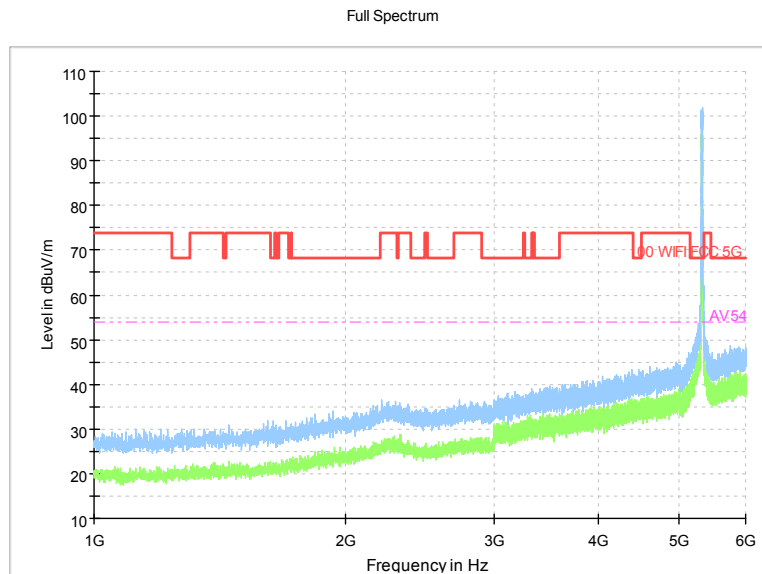

Frequency Range: 1GHz -6GHz
Detector: Av mode and PK mode
Modulation type: 802.11a