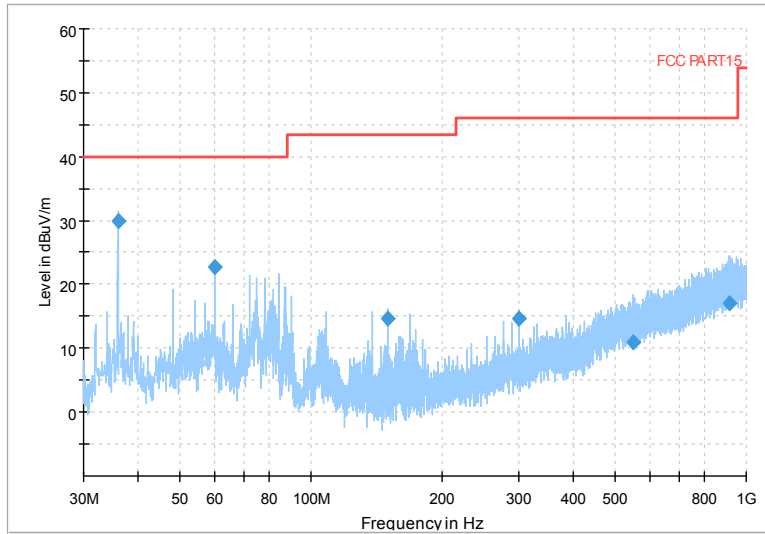

Full Spectrum

Frequency Range: 6GHz -18GHz
 Detector: Av mode and PK mode
 Modulation type: 802.11n(HT40)

Full Spectrum

Frequency Range: 18GHz -40GHz
 Detector: Av mode and PK mode
 Modulation type: 802.11n(HT40)

Full Spectrum

Frequency Range: 30MHz -1GHz
Detector: Av mode and PK mode
Test Mode: 802.11ac(VHT40)

Full Spectrum

Frequency Range: 1GHz -6GHz
Detector: Av mode and PK mode
Test Mode: 802.11ac(VHT40)

Full Spectrum