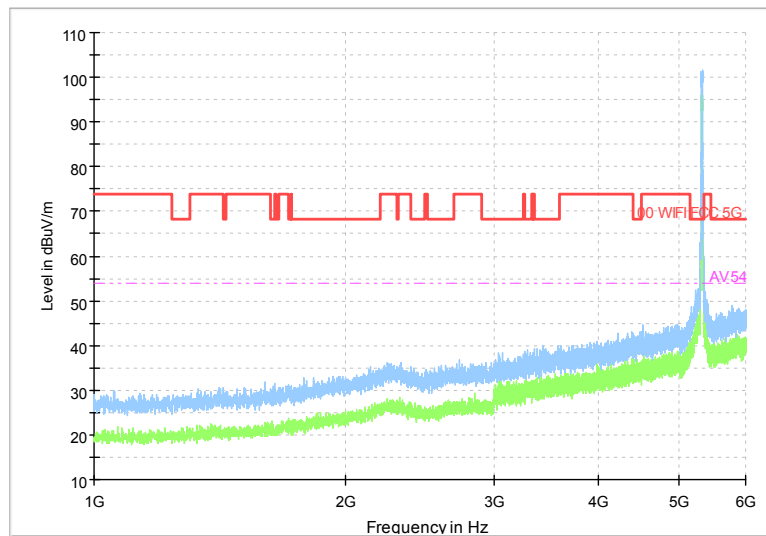

Full Spectrum

Frequency Range: 30MHz -1GHz
Detector: Av mode and PK mode
Test Mode: 802.11ac(VHT20)

Full Spectrum

Frequency Range: 1GHz -6GHz
Detector: Av mode and PK mode
Test Mode: 802.11ac(VHT20)

Full Spectrum

Frequency Range: 6GHz -18GHz
Detector: Av mode and PK mode
Test Mode: 802.11ac(VHT20)

Full Spectrum

Frequency Range: 18GHz -40GHz
Detector: Av mode and PK mode
Test Mode: 802.11ac(VHT20)

Full Spectrum

Frequency Range: 30MHz -1GHz
 Detector: Av mode and PK mode
 Test Mode: 802.11ax(HE20)

Full Spectrum

Frequency Range: 1GHz -6GHz
 Detector: Av mode and PK mode
 Test Mode: 802.11ax(HE20)

Full Spectrum

Frequency Range: 6GHz -18GHz
Detector: Av mode and PK mode
Test Mode: 802.11ax(HE20)

Full Spectrum