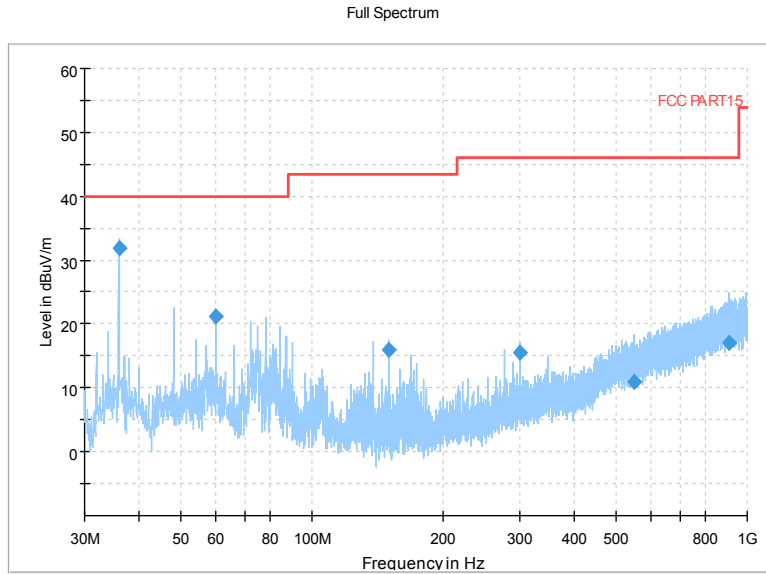

Carrier frequency (MHz): 5260
Channel No.:52

Frequency Range: 30MHz -1GHz
Detector: Av mode and PK mode
Modulation type: 802.11a