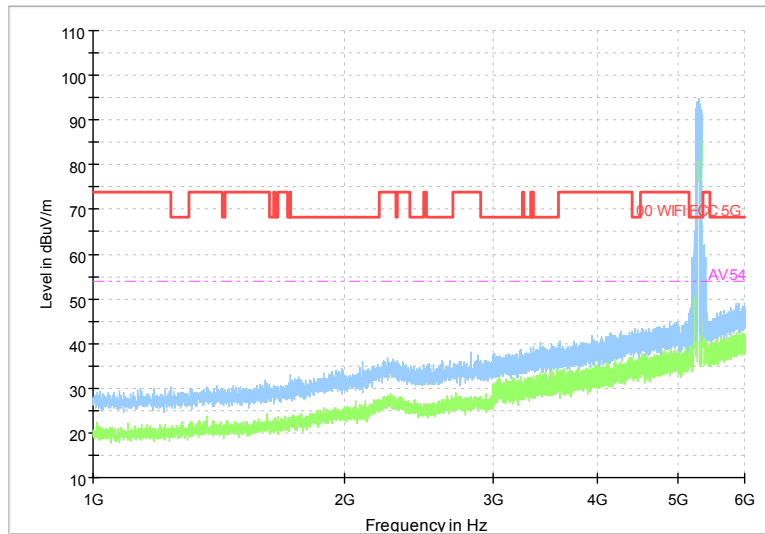

Frequency Range: 18GHz -40GHz
 Detector: Av mode and PK mode
 Test Mode: 802.11ax(HE40)

Carrier frequency (MHz): 5290

Channel No.:58

Frequency Range: 30MHz -1GHz
 Detector: Av mode and PK mode
 Test Mode: 802.11ac(VHT80)

Frequency Range: 1GHz -6GHz
 Detector: Av mode and PK mode
 Test Mode: 802.11ac(VHT80)

Full Spectrum

Frequency Range: 6GHz -18GHz
 Detector: Av mode and PK mode
 Test Mode: 802.11ac(VHT80)

Full Spectrum

Frequency Range: 18GHz -40GHz
 Detector: Av mode and PK mode
 Test Mode: 802.11ac(VHT80)

Full Spectrum

Frequency Range: 30MHz -1GHz
 Detector: Av mode and PK mode
 Test Mode: 802.11ax(HE80)

Full Spectrum

Frequency Range: 1GHz -6GHz
 Detector: Av mode and PK mode
 Test Mode: 802.11ax(HE80)

Full Spectrum