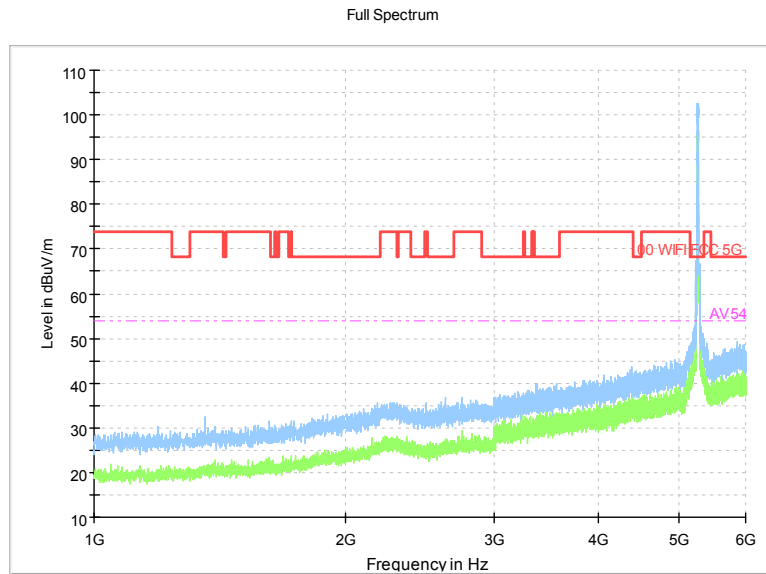

Frequency Range: 6GHz -18GHz
 Detector: Av mode and PK mode
 Test Mode: 802.11ax(HE80)

Full Spectrum

Frequency Range: 18GHz -40GHz
 Detector: Av mode and PK mode
 Test Mode: 802.11ax(HE80)

Carrier frequency (MHz): 5260
 Channel No.:52

Frequency Range: 30MHz -1GHz
 Detector: Av mode and PK mode
 Modulation type: 802.11a

Frequency Range: 1GHz -6GHz
 Detector: Av mode and PK mode
 Modulation type: 802.11a

Full Spectrum

Frequency Range: 6GHz -18GHz
Detector: Av mode and PK mode
Modulation type: 802.11a

Full Spectrum

Frequency Range: 18GHz -40GHz
Detector: Av mode and PK mode
Modulation type: 802.11a

Full Spectrum

Frequency Range: 30MHz -1GHz
 Detector: Av mode and PK mode
 Modulation type: 802.11n(HT20)