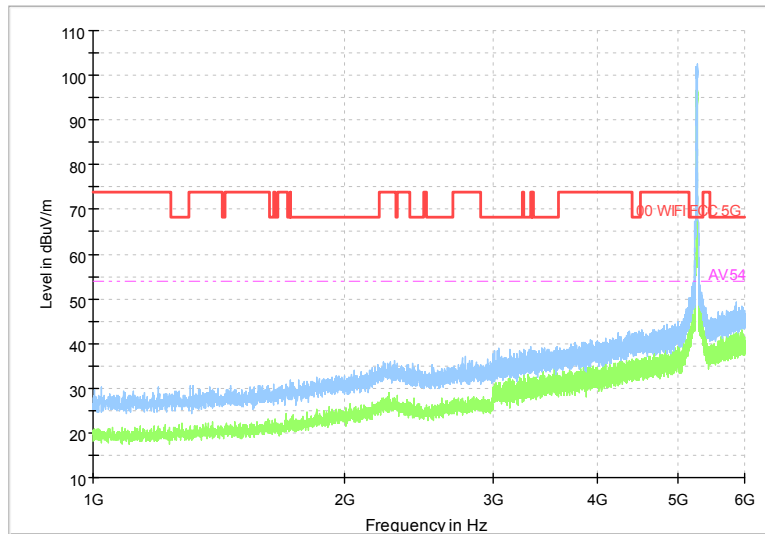

Full Spectrum

Frequency Range: 1GHz -6GHz
 Detector: Av mode and PK mode
 Modulation type: 802.11n(HT20)

Full Spectrum

Frequency Range: 6GHz -18GHz
Detector: Av mode and PK mode
Modulation type: 802.11n(HT20)

Full Spectrum

Frequency Range: 18GHz -40GHz
Detector: Av mode and PK mode
Modulation type: 802.11n(HT20)

Full Spectrum

Frequency Range: 30MHz -1GHz
 Detector: Av mode and PK mode
 Test Mode: 802.11ac(VHT20)

Full Spectrum

Frequency Range: 1GHz -6GHz
 Detector: Av mode and PK mode
 Test Mode: 802.11ac(VHT20)

Full Spectrum

Frequency Range: 6GHz -18GHz
 Detector: Av mode and PK mode
 Test Mode: 802.11ac(VHT20)

Full Spectrum