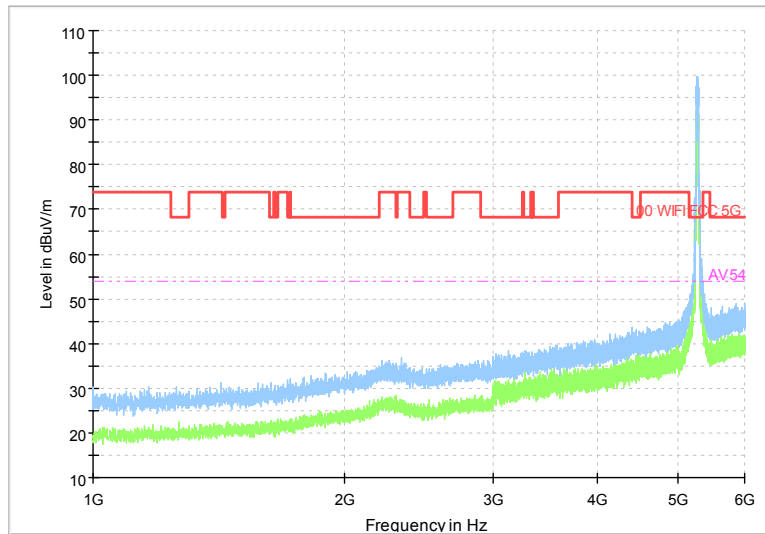

Frequency Range: 18GHz -40GHz
Detector: Av mode and PK mode
Test Mode: 802.11ax(HE20)

Carrier frequency (MHz): 5270
Channel No.:54

Frequency Range: 30MHz -1GHz
Detector: Av mode and PK mode
Modulation type: 802.11n(HT40)

Frequency Range: 1GHz -6GHz
Detector: Av mode and PK mode
Modulation type: 802.11n(HT40)

Full Spectrum

Frequency Range: 6GHz -18GHz
Detector: Av mode and PK mode
Modulation type: 802.11n(HT40)

Full Spectrum

Frequency Range: 18GHz -40GHz
Detector: Av mode and PK mode
Modulation type: 802.11n(HT40)

Full Spectrum

Frequency Range: 30MHz -1GHz
 Detector: Av mode and PK mode
 Test Mode: 802.11ac(VHT40)

Full Spectrum