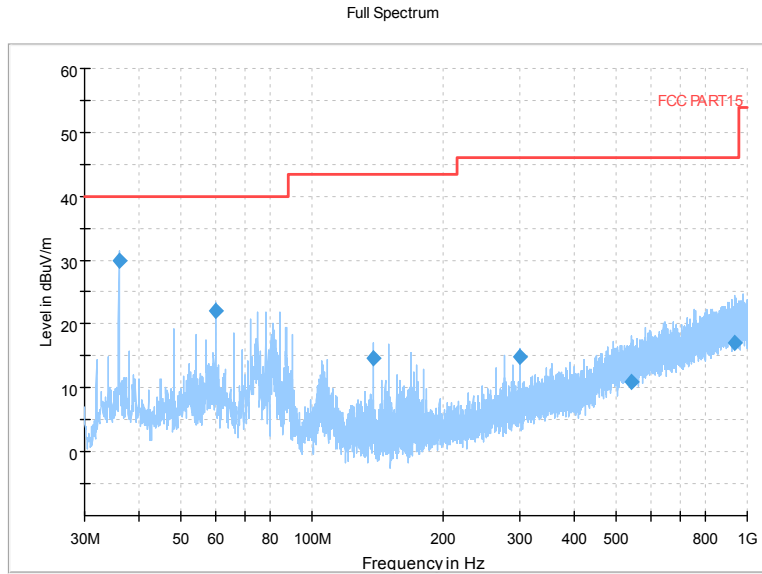

Carrier frequency (MHz): 5600
Channel No.:120

Frequency Range: 30MHz -1GHz
Detector: Av mode and PK mode
Modulation type: 802.11a