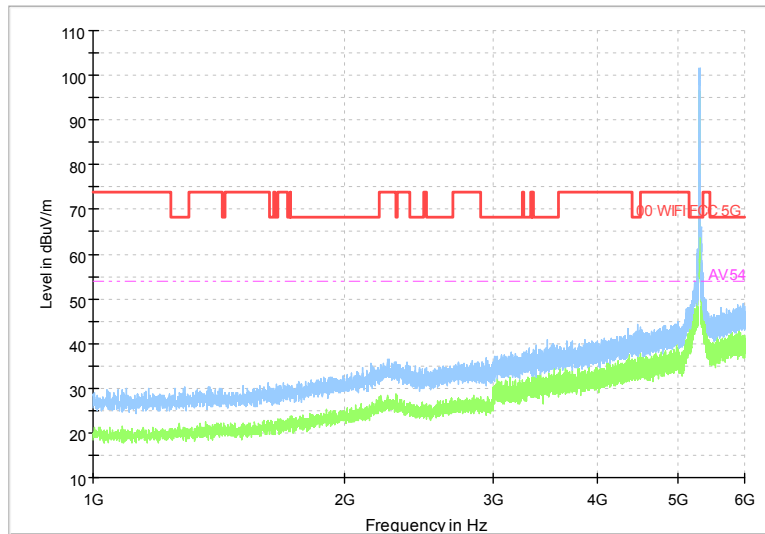

Frequency Range: 30MHz -1GHz
 Detector: Av mode and PK mode
 Modulation type: 802.11n(HT20)

Full Spectrum

Frequency Range: 1GHz -6GHz
 Detector: Av mode and PK mode
 Modulation type: 802.11n(HT20)

Full Spectrum

Frequency Range: 6GHz -18GHz
 Detector: Av mode and PK mode
 Modulation type: 802.11n(HT20)

Full Spectrum

Frequency Range: 18GHz -40GHz
 Detector: Av mode and PK mode
 Modulation type: 802.11n(HT20)

Full Spectrum

Frequency Range: 30MHz -1GHz
 Detector: Av mode and PK mode
 Test Mode: 802.11ac(VHT20)

Full Spectrum

Frequency Range: 1GHz -6GHz
 Detector: Av mode and PK mode
 Test Mode: 802.11ac(VHT20)

Full Spectrum

Frequency Range: 6GHz -18GHz
 Detector: Av mode and PK mode
 Test Mode: 802.11ac(VHT20)