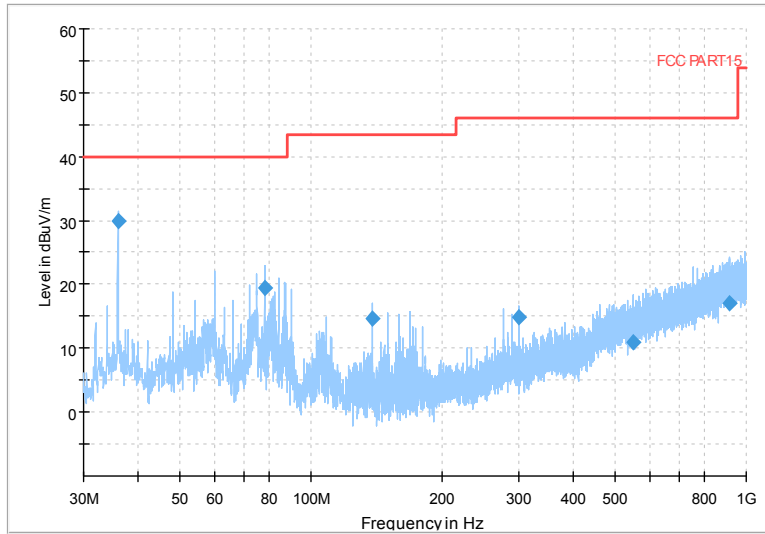

Frequency Range: 6GHz -18GHz
 Detector: Av mode and PK mode
 Test Mode: 802.11ax(HE 40)

Full Spectrum

Frequency Range: 18GHz -40GHz
 Detector: Av mode and PK mode
 Test Mode: 802.11ax(HE40)

Carrier frequency (MHz): 5310
 Channel No.:62

Full Spectrum

Frequency Range: 30MHz -1GHz
 Detector: Av mode and PK mode
 Modulation type: 802.11n(HT40)

Full Spectrum

Frequency Range: 1GHz -6GHz
 Detector: Av mode and PK mode
 Modulation type: 802.11n(HT40)