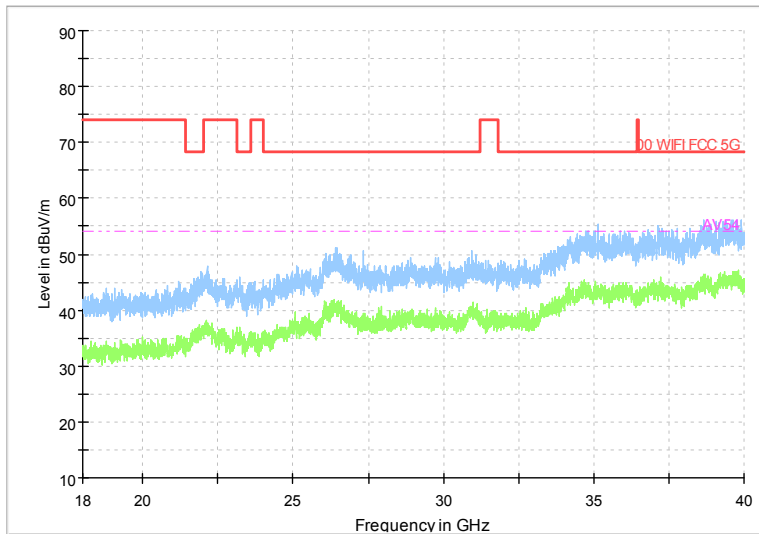

Full Spectrum

Frequency Range: 1GHz -6GHz
 Detector: Av mode and PK mode
 Test Mode: 802.11ac(VHT20)

Full Spectrum

Frequency Range: 6GHz -18GHz
 Detector: Av mode and PK mode
 Test Mode: 802.11ac(VHT20)

Full Spectrum

Frequency Range: 18GHz -40GHz
 Detector: Av mode and PK mode
 Test Mode: 802.11ac(VHT20)

Full Spectrum

Frequency Range: 30MHz -1GHz
 Detector: Av mode and PK mode
 Test Mode: 802.11ax(HE20)

Full Spectrum

Frequency Range: 1GHz -6GHz
 Detector: Av mode and PK mode
 Test Mode: 802.11ax(HE20)

Full Spectrum

Frequency Range: 6GHz -18GHz
 Detector: Av mode and PK mode
 Test Mode: 802.11ax(HE20)

Full Spectrum

Frequency Range: 18GHz -40GHz
 Detector: Av mode and PK mode
 Test Mode: 802.11ax(HE20)