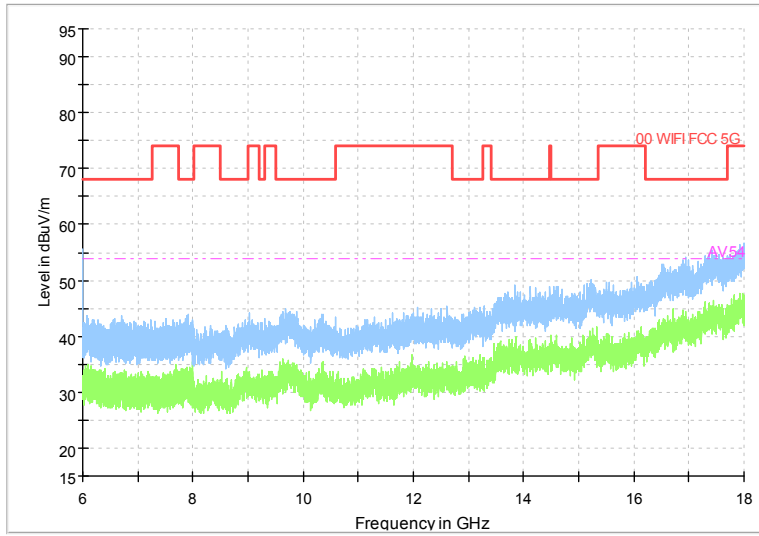

Frequency Range: 1GHz -6GHz
Detector: Av mode and PK mode
Modulation type: 802.11n(HT40)

Full Spectrum

Frequency Range: 6GHz -18GHz
Detector: Av mode and PK mode
Modulation type: 802.11n(HT40)

Full Spectrum

Frequency Range: 18GHz -40GHz
Detector: Av mode and PK mode
Modulation type: 802.11n(HT40)

Full Spectrum

Frequency Range: 30MHz -1GHz
 Detector: Av mode and PK mode
 Test Mode: 802.11ac(VHT40)

Full Spectrum

Frequency Range: 1GHz -6GHz
 Detector: Av mode and PK mode
 Test Mode: 802.11ac(VHT40)

Full Spectrum

Frequency Range: 6GHz -18GHz
 Detector: Av mode and PK mode
 Test Mode: 802.11ac(VHT40)

Full Spectrum

Frequency Range: 18GHz -40GHz
 Detector: Av mode and PK mode
 Test Mode: 802.11ac(VHT40)