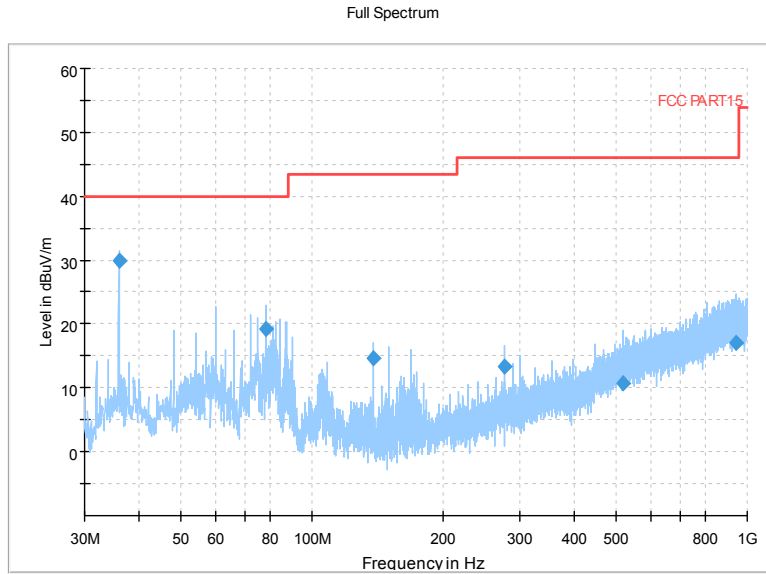

Carrier frequency (MHz): 5300
Channel No.:60

Frequency Range: 30MHz -1GHz
Detector: Av mode and PK mode
Modulation type: 802.11a