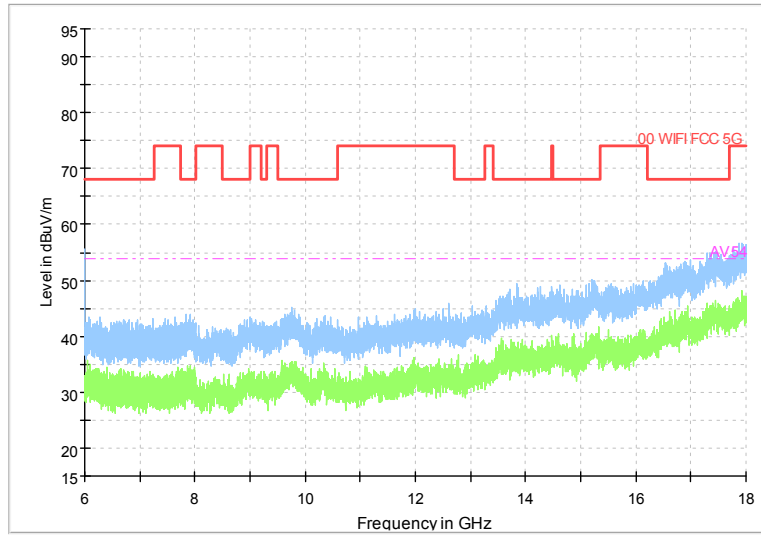

Frequency Range: 6GHz -18GHz
 Detector: Av mode and PK mode
 Test Mode: 802.11ax(HE 40)

Full Spectrum

Frequency Range: 18GHz -40GHz
 Detector: Av mode and PK mode
 Test Mode: 802.11ax(HE40)

Carrier frequency (MHz): 5310
 Channel No.:62

Full Spectrum

Frequency Range: 30MHz -1GHz
 Detector: Av mode and PK mode
 Modulation type: 802.11n(HT40)

Full Spectrum

Frequency Range: 1GHz -6GHz
 Detector: Av mode and PK mode
 Modulation type: 802.11n(HT40)

Full Spectrum

Frequency Range: 6GHz -18GHz
 Detector: Av mode and PK mode
 Modulation type: 802.11n(HT40)

Full Spectrum

Frequency Range: 18GHz -40GHz
 Detector: Av mode and PK mode
 Modulation type: 802.11n(HT40)