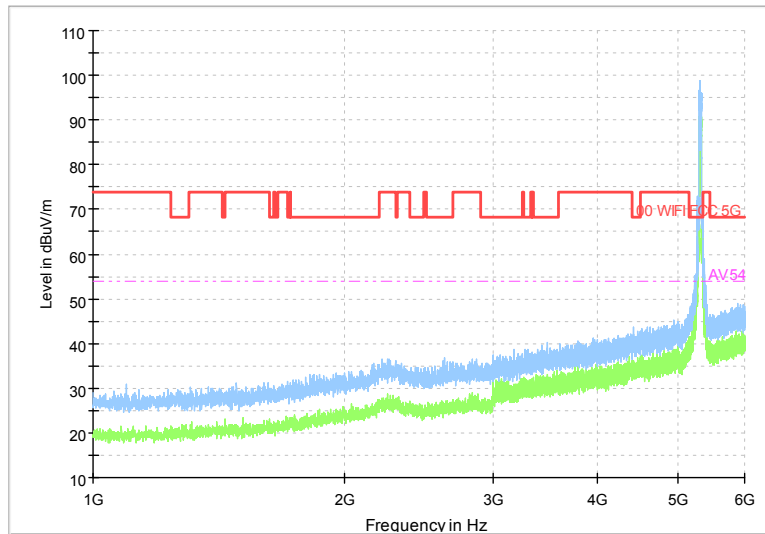

Full Spectrum

Frequency Range: 30MHz -1GHz
 Detector: Av mode and PK mode
 Test Mode: 802.11ax(HE 40)

Full Spectrum

Frequency Range: 1GHz -6GHz
 Detector: Av mode and PK mode
 Test Mode: 802.11ax(HE 40)

Full Spectrum

Frequency Range: 6GHz -18GHz
 Detector: Av mode and PK mode
 Test Mode: 802.11ax(HE 40)

Full Spectrum

Frequency Range: 18GHz -40GHz
 Detector: Av mode and PK mode
 Test Mode: 802.11ax(HE40)

Carrier frequency (MHz): 5310
 Channel No.:62

Full Spectrum

Frequency Range: 30MHz -1GHz
 Detector: Av mode and PK mode
 Modulation type: 802.11n(HT40)

Full Spectrum

Frequency Range: 1GHz -6GHz
 Detector: Av mode and PK mode
 Modulation type: 802.11n(HT40)