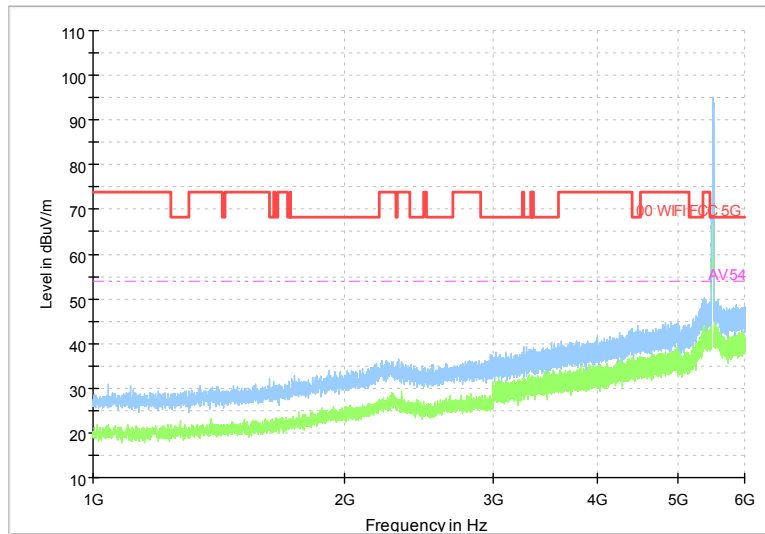

Full Spectrum

Frequency Range: 30MHz -1GHz
 Detector: Av mode and PK mode
 Test Mode: 802.11ax(HE80)

Full Spectrum

Frequency Range: 1GHz -6GHz
 Detector: Av mode and PK mode
 Test Mode: 802.11ax(HE80)

Full Spectrum

Frequency Range: 6GHz -18GHz
 Detector: Av mode and PK mode
 Test Mode: 802.11ax(HE80)

Full Spectrum

Frequency Range: 18GHz -40GHz
 Detector: Av mode and PK mode
 Test Mode: 802.11ax(HE80)

Carrier frequency (MHz): 5500
 Channel No.:100

Full Spectrum

Frequency Range: 30MHz -1GHz
 Detector: Av mode and PK mode
 Modulation type: 802.11a

Full Spectrum

Frequency Range: 1GHz -6GHz
 Detector: Av mode and PK mode
 Modulation type: 802.11a

Full Spectrum

Frequency Range: 6GHz -18GHz
 Detector: Av mode and PK mode
 Modulation type: 802.11a

Full Spectrum

Frequency Range: 18GHz -40GHz
 Detector: Av mode and PK mode
 Modulation type: 802.11a

Full Spectrum

Frequency Range: 30MHz -1GHz
 Detector: Av mode and PK mode
 Modulation type: 802.11n(HT20)