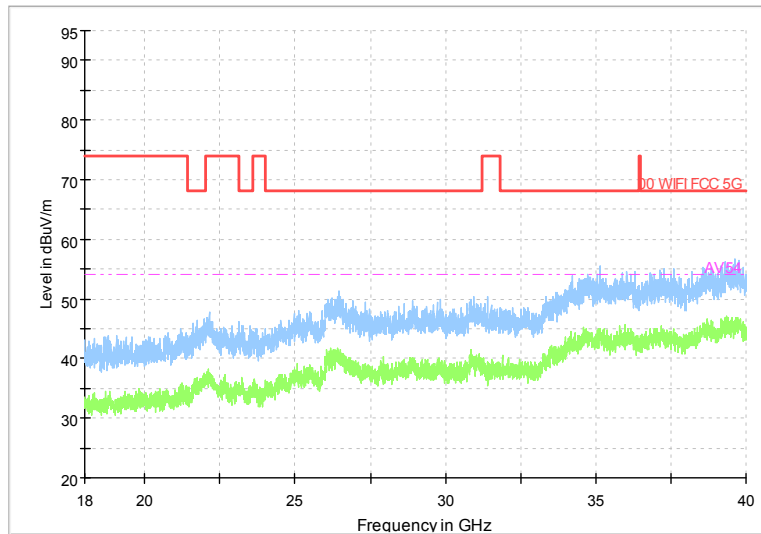

Frequency Range: 6GHz -18GHz
 Detector: Av mode and PK mode
 Test Mode: 802.11ax(HE80)

Full Spectrum

Frequency Range: 18GHz -40GHz
 Detector: Av mode and PK mode
 Test Mode: 802.11ax(HE80)

Carrier frequency (MHz): 5260
 Channel No.:52

Frequency Range: 30MHz -1GHz
 Detector: Av mode and PK mode
 Modulation type: 802.11a

Frequency Range: 1GHz -6GHz
 Detector: Av mode and PK mode
 Modulation type: 802.11a

Full Spectrum

Frequency Range: 6GHz -18GHz
Detector: Av mode and PK mode
Modulation type: 802.11a

Full Spectrum

Frequency Range: 18GHz -40GHz
Detector: Av mode and PK mode
Modulation type: 802.11a

Full Spectrum

Frequency Range: 30MHz -1GHz
 Detector: Av mode and PK mode
 Modulation type: 802.11n(HT20)

Full Spectrum

Frequency Range: 1GHz -6GHz
 Detector: Av mode and PK mode
 Modulation type: 802.11n(HT20)

Full Spectrum

Frequency Range: 6GHz -18GHz
Detector: Av mode and PK mode
Modulation type: 802.11n(HT20)