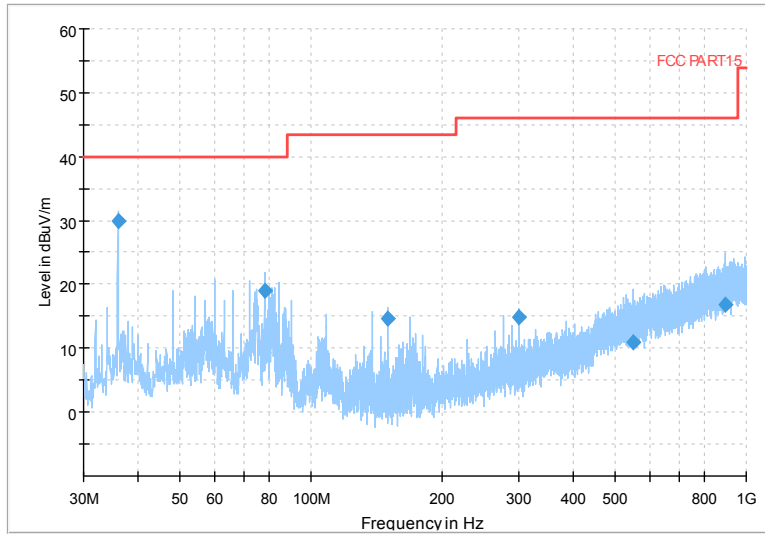

Full Spectrum

Frequency Range: 1GHz -6GHz
 Detector: Av mode and PK mode
 Test Mode: 802.11ac(VHT20)

Full Spectrum

Frequency Range: 6GHz -18GHz
 Detector: Av mode and PK mode
 Test Mode: 802.11ac(VHT20)

Full Spectrum

Frequency Range: 18GHz -40GHz
 Detector: Av mode and PK mode
 Test Mode: 802.11ac(VHT20)

Full Spectrum

Frequency Range: 30MHz -1GHz
 Detector: Av mode and PK mode
 Test Mode: 802.11ax(HE20)

Full Spectrum