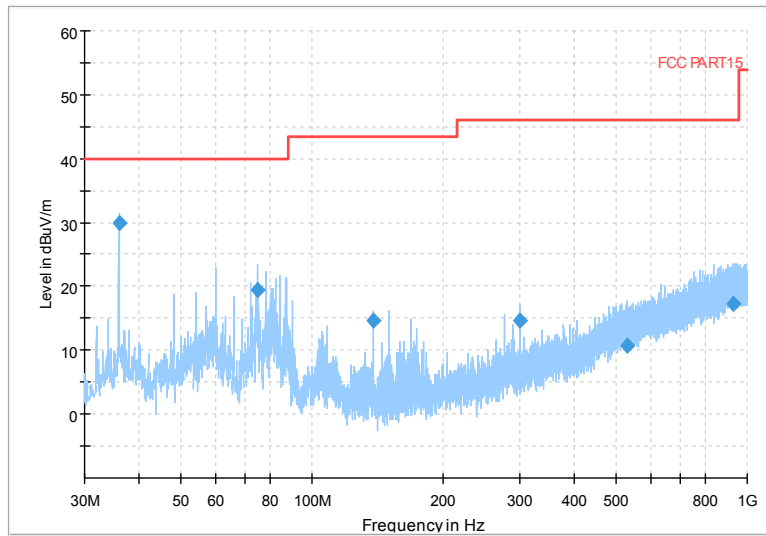

Full Spectrum

Frequency Range: 30MHz -1GHz
Detector: Av mode and PK mode
Test Mode: 802.11ac(VHT20)

Full Spectrum

Frequency Range: 1GHz -6GHz
Detector: Av mode and PK mode
Test Mode: 802.11ac(VHT20)

Full Spectrum

Frequency Range: 6GHz -18GHz
Detector: Av mode and PK mode
Test Mode: 802.11ac(VHT20)

Full Spectrum

Frequency Range: 18GHz -40GHz
Detector: Av mode and PK mode
Test Mode: 802.11ac(VHT20)

Full Spectrum

Frequency Range: 30MHz -1GHz
 Detector: Av mode and PK mode
 Test Mode: 802.11ax(HE20)