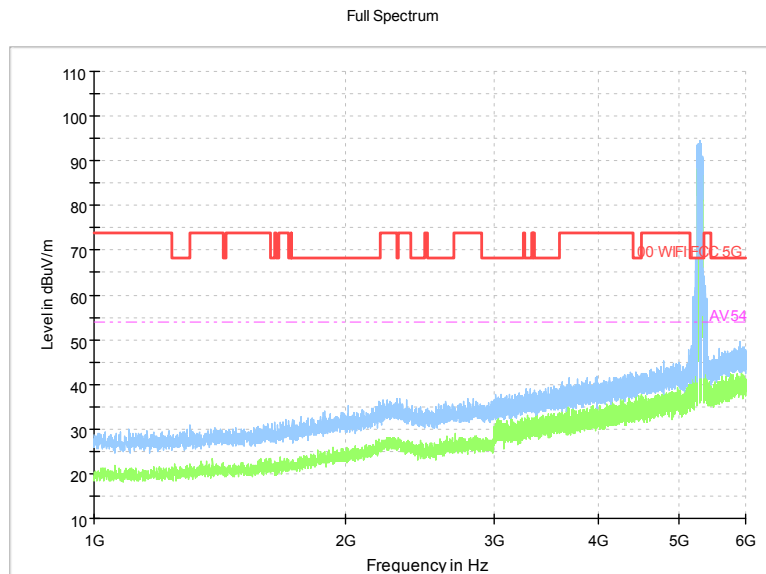

Frequency Range: 6GHz -18GHz
Detector: Av mode and PK mode
Test Mode: 802.11ac(VHT40)

Full Spectrum

Frequency Range: 18GHz -40GHz
Detector: Av mode and PK mode
Test Mode: 802.11ac(VHT40)

Full Spectrum

Frequency Range: 30MHz -1GHz
 Detector: Av mode and PK mode
 Test Mode: 802.11ax(HE 40)

Full Spectrum

Frequency Range: 1GHz -6GHz
 Detector: Av mode and PK mode
 Test Mode: 802.11ax(HE 40)

Full Spectrum

Frequency Range: 6GHz -18GHz
 Detector: Av mode and PK mode
 Test Mode: 802.11ax(HE 40)

Full Spectrum

Frequency Range: 18GHz -40GHz
 Detector: Av mode and PK mode
 Test Mode: 802.11ax(HE40)

Carrier frequency (MHz): 5290

Channel No.:58

Frequency Range: 30MHz -1GHz
 Detector: Av mode and PK mode
 Test Mode: 802.11ac(VHT80)