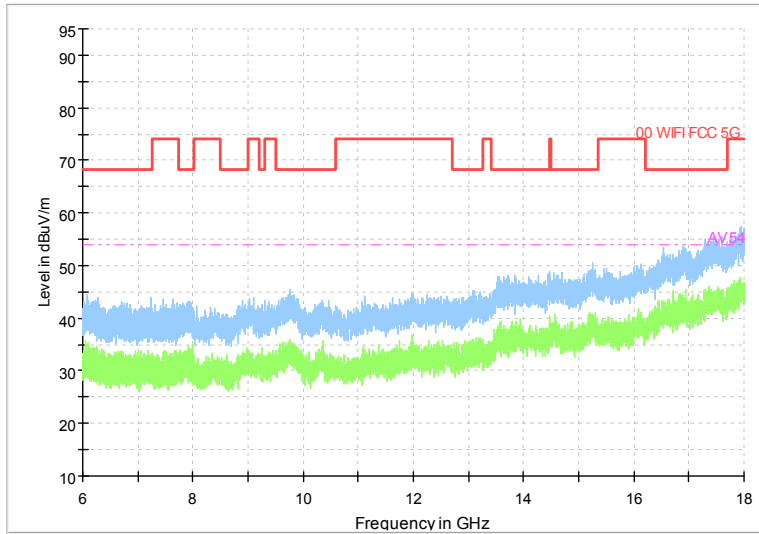

Full Spectrum

Frequency Range: 30MHz -1GHz
 Detector: Av mode and PK mode
 Test Mode: 802.11ax(HE80)

Full Spectrum

Frequency Range: 1GHz -6GHz
 Detector: Av mode and PK mode
 Test Mode: 802.11ax(HE80)

Full Spectrum

Frequency Range: 6GHz -18GHz
 Detector: Av mode and PK mode
 Test Mode: 802.11ax(HE80)

Full Spectrum

Frequency Range: 18GHz -40GHz
 Detector: Av mode and PK mode
 Test Mode: 802.11ax(HE80)

Carrier frequency (MHz): 5260
 Channel No.:52