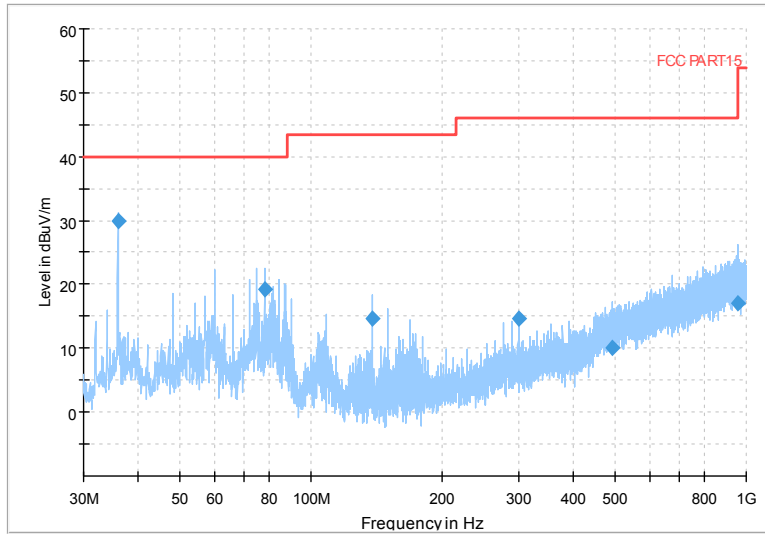

Full Spectrum

Frequency Range: 6GHz -18GHz
Detector: Av mode and PK mode
Modulation type: 802.11n(HT20)

Full Spectrum

Frequency Range: 18GHz -40GHz
Detector: Av mode and PK mode
Modulation type: 802.11n(HT20)

Full Spectrum

Frequency Range: 30MHz -1GHz
Detector: Av mode and PK mode
Test Mode: 802.11ac(VHT20)

Full Spectrum

Frequency Range: 1GHz -6GHz
Detector: Av mode and PK mode
Test Mode: 802.11ac(VHT20)

Full Spectrum