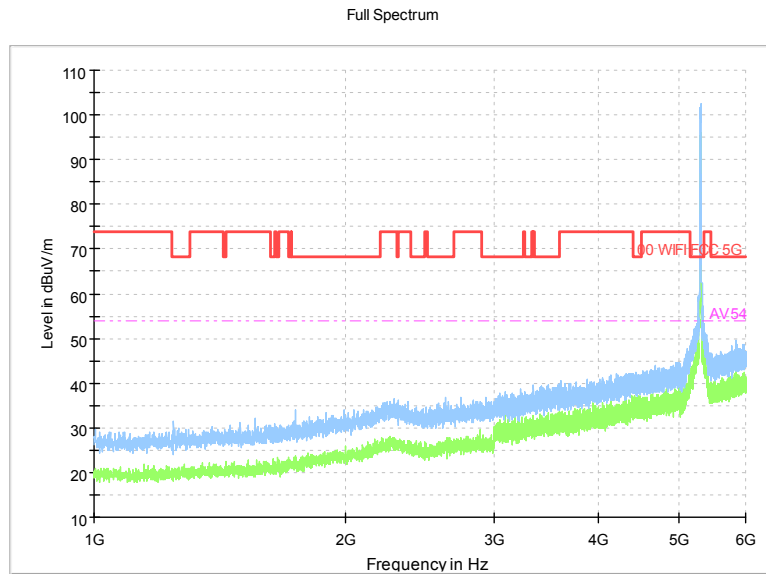

Frequency Range: 1GHz -6GHz
Detector: Av mode and PK mode
Modulation type: 802.11a