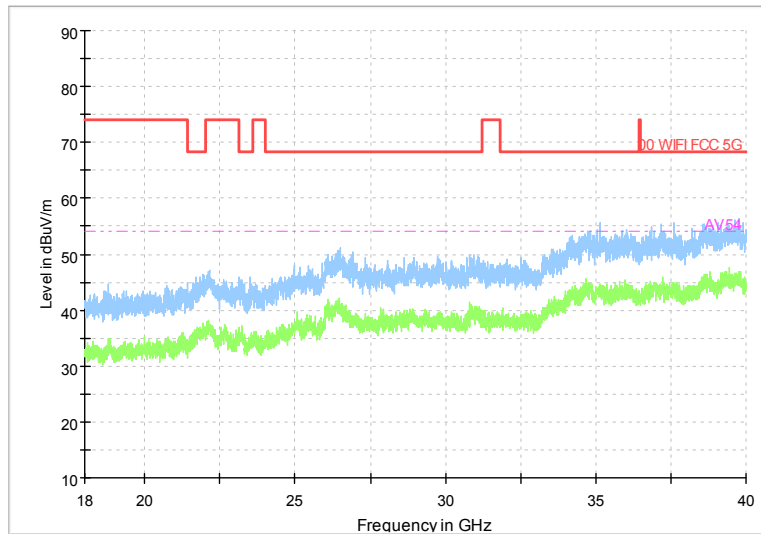

Frequency Range: 6GHz -18GHz
Detector: Av mode and PK mode
Test Mode: 802.11ac(VHT20)

Full Spectrum

Frequency Range: 18GHz -40GHz
Detector: Av mode and PK mode
Test Mode: 802.11ac(VHT20)

Full Spectrum

Frequency Range: 30MHz -1GHz
 Detector: Av mode and PK mode
 Test Mode: 802.11ax(HE20)

Full Spectrum

Frequency Range: 1GHz -6GHz
 Detector: Av mode and PK mode
 Test Mode: 802.11ax(HE20)

Full Spectrum

Frequency Range: 6GHz -18GHz
Detector: Av mode and PK mode
Test Mode: 802.11ax(HE20)

Full Spectrum

Frequency Range: 18GHz -40GHz
Detector: Av mode and PK mode
Test Mode: 802.11ax(HE20)

Carrier frequency (MHz): 5270
Channel No.:54

Frequency Range: 30MHz -1GHz
Detector: Av mode and PK mode
Modulation type: 802.11n(HT40)