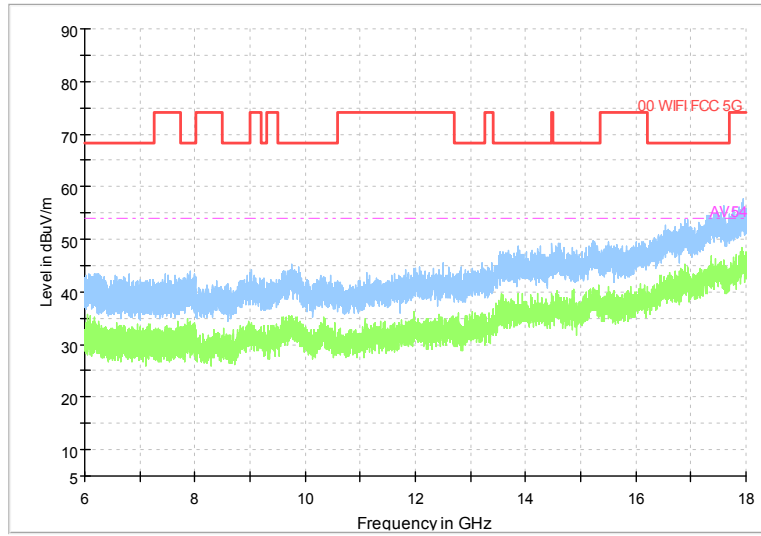

Full Spectrum

Frequency Range: 1GHz -6GHz
 Detector: Av mode and PK mode
 Test Mode: 802.11ac(VHT20)

Full Spectrum

Frequency Range: 6GHz -18GHz
 Detector: Av mode and PK mode
 Test Mode: 802.11ac(VHT20)

Full Spectrum

Frequency Range: 18GHz -40GHz
 Detector: Av mode and PK mode
 Test Mode: 802.11ac(VHT20)

Full Spectrum

Frequency Range: 30MHz -1GHz
 Detector: Av mode and PK mode
 Test Mode: 802.11ax(HE20)

Full Spectrum

Frequency Range: 1GHz -6GHz
 Detector: Av mode and PK mode
 Test Mode: 802.11ax(HE20)

Full Spectrum

Frequency Range: 6GHz -18GHz
Detector: Av mode and PK mode
Test Mode: 802.11ax(HE20)

Full Spectrum

Frequency Range: 18GHz -40GHz
Detector: Av mode and PK mode
Test Mode: 802.11ax(HE20)