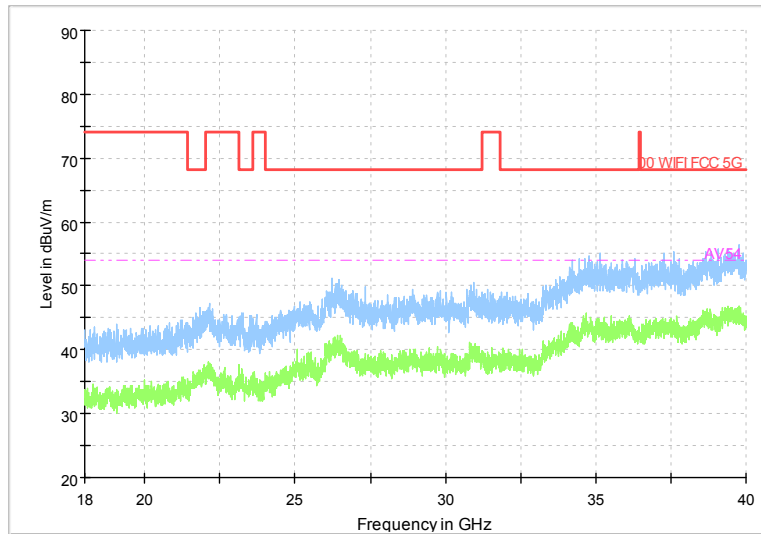

Frequency Range: 6GHz -18GHz
 Detector: Av mode and PK mode
 Modulation type: 802.11n(HT20)

Full Spectrum

Frequency Range: 18GHz -40GHz
 Detector: Av mode and PK mode
 Modulation type: 802.11n(HT20)

Full Spectrum

Frequency Range: 30MHz -1GHz
 Detector: Av mode and PK mode
 Test Mode: 802.11ac(VHT20)

Full Spectrum

Frequency Range: 1GHz -6GHz
 Detector: Av mode and PK mode
 Test Mode: 802.11ac(VHT20)

Full Spectrum

Frequency Range: 6GHz -18GHz
 Detector: Av mode and PK mode
 Test Mode: 802.11ac(VHT20)

Full Spectrum

Frequency Range: 18GHz -40GHz
 Detector: Av mode and PK mode
 Test Mode: 802.11ac(VHT20)

Full Spectrum

Frequency Range: 30MHz -1GHz
 Detector: Av mode and PK mode
 Test Mode: 802.11ax(HE20)