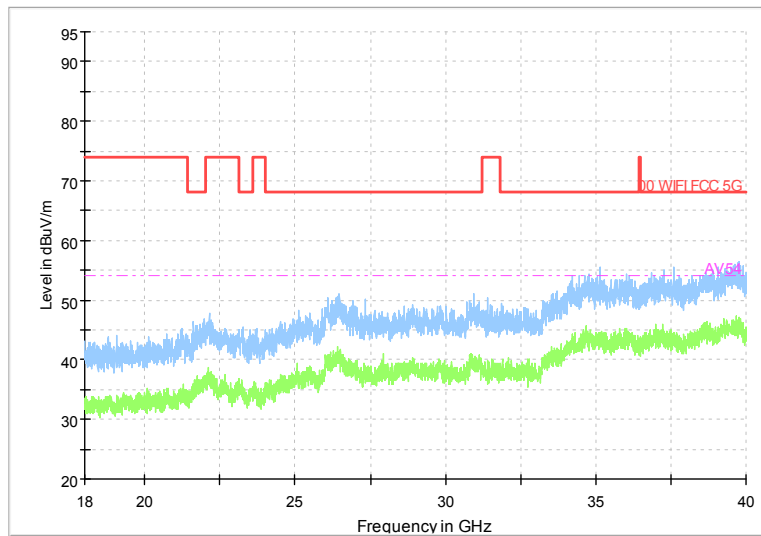

Full Spectrum

Frequency Range: 18GHz -40GHz
Detector: Av mode and PK mode
Modulation type: 802.11n(HT20)

Full Spectrum

Frequency Range: 30MHz -1GHz
 Detector: Av mode and PK mode
 Test Mode: 802.11ac(VHT20)

Full Spectrum

Frequency Range: 1GHz -6GHz
 Detector: Av mode and PK mode
 Test Mode: 802.11ac(VHT20)

Full Spectrum

Frequency Range: 6GHz -18GHz
 Detector: Av mode and PK mode
 Test Mode: 802.11ac(VHT20)

Full Spectrum

Frequency Range: 18GHz -40GHz
 Detector: Av mode and PK mode
 Test Mode: 802.11ac(VHT20)

Full Spectrum

Frequency Range: 30MHz -1GHz
 Detector: Av mode and PK mode
 Test Mode: 802.11ax(HE20)

Full Spectrum