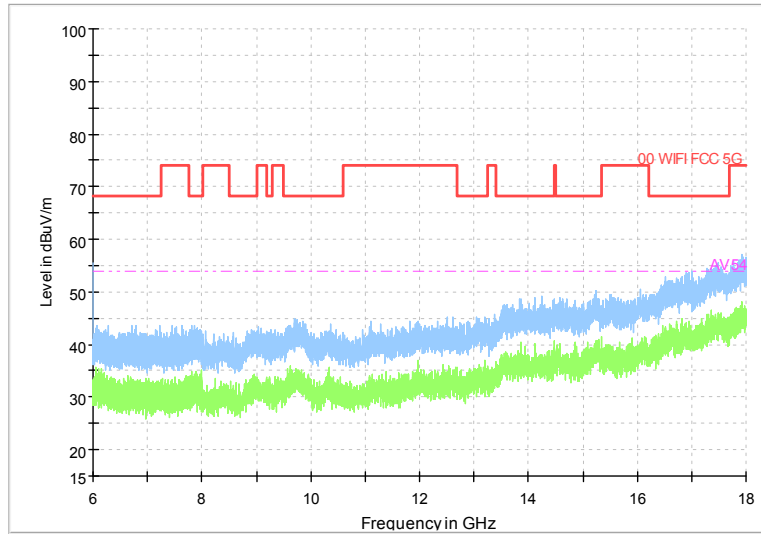

Full Spectrum

Frequency Range: 6GHz -18GHz
 Detector: Av mode and PK mode
 Modulation type: 802.11n(HT40)

Full Spectrum

Frequency Range: 18GHz -40GHz
 Detector: Av mode and PK mode
 Modulation type: 802.11n(HT40)

Full Spectrum

Frequency Range: 30MHz -1GHz
Detector: Av mode and PK mode
Test Mode: 802.11ac(VHT40)

Full Spectrum

Frequency Range: 1GHz -6GHz
Detector: Av mode and PK mode
Test Mode: 802.11ac(VHT40)

Full Spectrum

Frequency Range: 6GHz -18GHz
Detector: Av mode and PK mode
Test Mode: 802.11ac(VHT40)

Full Spectrum

Frequency Range: 18GHz -40GHz
Detector: Av mode and PK mode
Test Mode: 802.11ac(VHT40)

Full Spectrum

Frequency Range: 30MHz -1GHz
 Detector: Av mode and PK mode
 Test Mode: 802.11ax(HE 40)