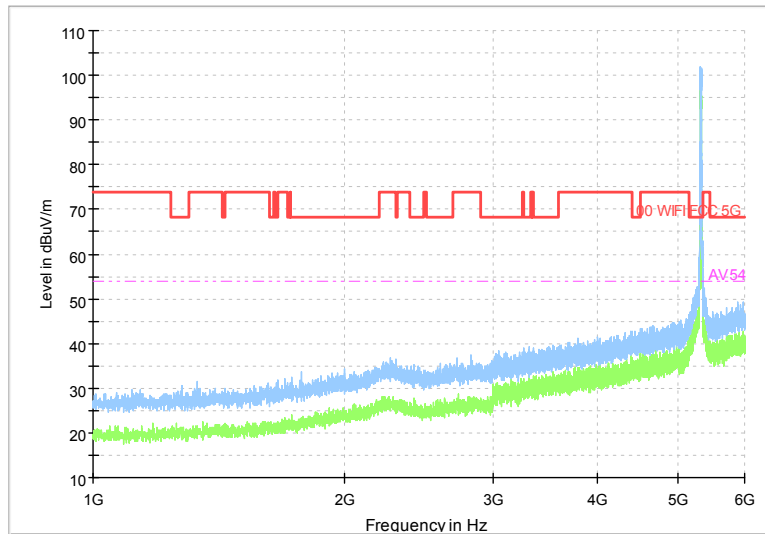

Frequency Range: 1GHz -6GHz
Detector: Av mode and PK mode
Modulation type: 802.11a

Full Spectrum

Frequency Range: 6GHz -18GHz
 Detector: Av mode and PK mode
 Modulation type: 802.11a

Full Spectrum

Frequency Range: 18GHz -40GHz
 Detector: Av mode and PK mode
 Modulation type: 802.11a

Full Spectrum

Frequency Range: 30MHz -1GHz
 Detector: Av mode and PK mode
 Modulation type: 802.11n(HT20)

Full Spectrum

Frequency Range: 1GHz -6GHz
 Detector: Av mode and PK mode
 Modulation type: 802.11n(HT20)