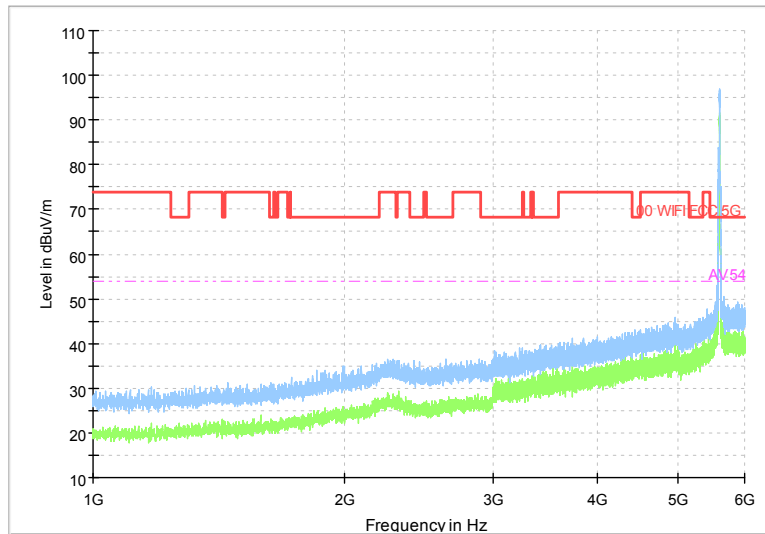

Carrier frequency (MHz): 5600
 Channel No.:120

Frequency Range: 30MHz -1GHz
 Detector: Av mode and PK mode
 Modulation type: 802.11a

Frequency Range: 1GHz -6GHz
 Detector: Av mode and PK mode
 Modulation type: 802.11a

Full Spectrum

Frequency Range: 6GHz -18GHz
 Detector: Av mode and PK mode
 Modulation type: 802.11a

Full Spectrum

Frequency Range: 18GHz -40GHz
 Detector: Av mode and PK mode
 Modulation type: 802.11a

Full Spectrum

Frequency Range: 30MHz -1GHz
 Detector: Av mode and PK mode
 Modulation type: 802.11n(HT20)

Full Spectrum

Frequency Range: 1GHz -6GHz
 Detector: Av mode and PK mode
 Modulation type: 802.11n(HT20)