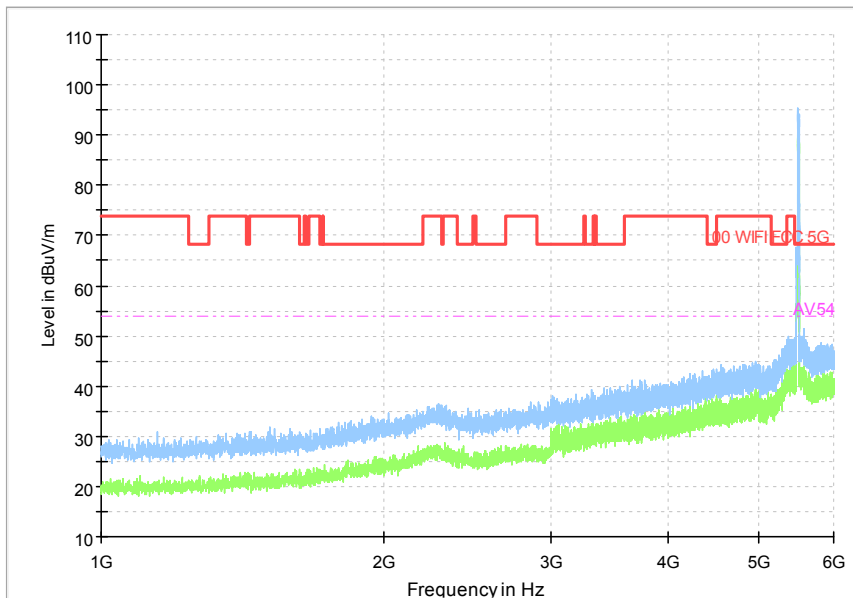

Frequency Range: 6GHz -18GHz
 Detector: Av mode and PK mode
 Modulation type: 802.11a

Full Spectrum

Frequency Range: 18GHz -40GHz
 Detector: Av mode and PK mode
 Modulation type: 802.11a

Full Spectrum

Frequency Range: 30MHz -1GHz
 Detector: Av mode and PK mode
 Modulation type: 802.11n(HT20)

Full Spectrum

Frequency Range: 1GHz -6GHz
 Detector: Av mode and PK mode
 Modulation type: 802.11n(HT20)

Full Spectrum

Frequency Range: 6GHz -18GHz
 Detector: Av mode and PK mode
 Modulation type: 802.11n(HT20)

Full Spectrum

Frequency Range: 18GHz -40GHz
 Detector: Av mode and PK mode
 Modulation type: 802.11n(HT20)

Full Spectrum

Frequency Range: 30MHz -1GHz
 Detector: Av mode and PK mode
 Test Mode: 802.11ac(VHT20)

Full Spectrum

Frequency Range: 1GHz -6GHz
 Detector: Av mode and PK mode
 Test Mode: 802.11ac(VHT20)

Full Spectrum

Frequency Range: 6GHz -18GHz
 Detector: Av mode and PK mode
 Test Mode: 802.11ac(VHT20)

Full Spectrum