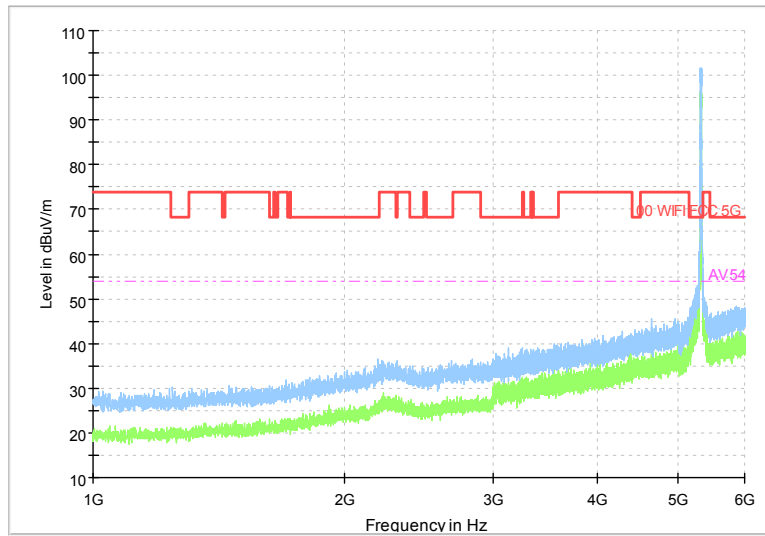

Full Spectrum

Frequency Range: 30MHz -1GHz
 Detector: Av mode and PK mode
 Modulation type: 802.11n(HT20)

Full Spectrum

Frequency Range: 1GHz -6GHz
 Detector: Av mode and PK mode
 Modulation type: 802.11n(HT20)

Full Spectrum

Frequency Range: 6GHz -18GHz
Detector: Av mode and PK mode
Modulation type: 802.11n(HT20)

Full Spectrum

Frequency Range: 18GHz -40GHz
Detector: Av mode and PK mode
Modulation type: 802.11n(HT20)

Full Spectrum

Frequency Range: 30MHz -1GHz
Detector: Av mode and PK mode
Test Mode: 802.11ac(VHT20)

Full Spectrum

Frequency Range: 1GHz -6GHz
Detector: Av mode and PK mode
Test Mode: 802.11ac(VHT20)

Full Spectrum