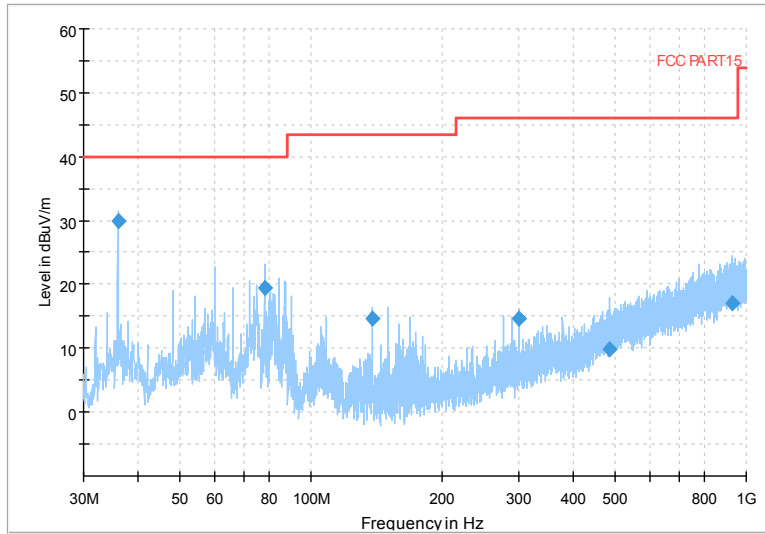

Full Spectrum

Frequency Range: 30MHz -1GHz
Detector: Av mode and PK mode
Test Mode: 802.11ac(VHT40)