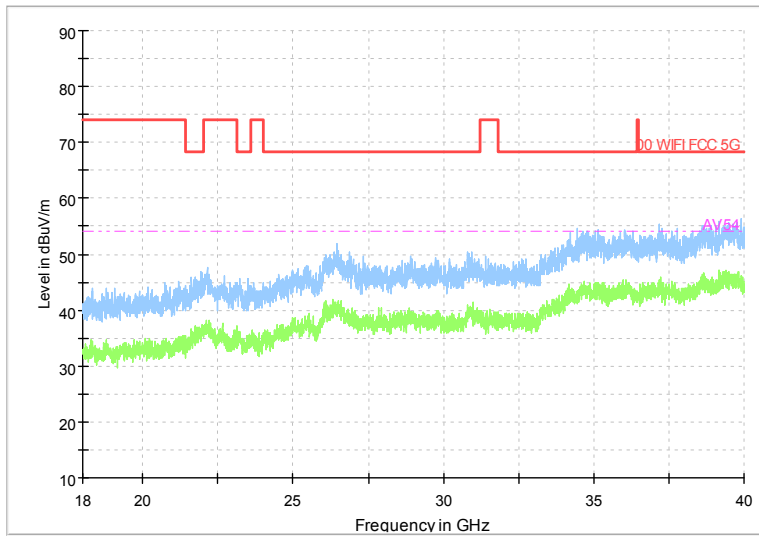

Frequency Range: 1GHz -6GHz
Detector: Av mode and PK mode
Modulation type: 802.11n(HT40)

Full Spectrum

Frequency Range: 6GHz -18GHz
Detector: Av mode and PK mode
Modulation type: 802.11n(HT40)

Full Spectrum

Frequency Range: 18GHz -40GHz
Detector: Av mode and PK mode
Modulation type: 802.11n(HT40)

Full Spectrum

Frequency Range: 30MHz -1GHz
 Detector: Av mode and PK mode
 Test Mode: 802.11ac(VHT40)

Full Spectrum

Frequency Range: 1GHz -6GHz
 Detector: Av mode and PK mode
 Test Mode: 802.11ac(VHT40)

Full Spectrum

Frequency Range: 6GHz -18GHz
 Detector: Av mode and PK mode
 Test Mode: 802.11ac(VHT40)

Full Spectrum

Frequency Range: 18GHz -40GHz
 Detector: Av mode and PK mode
 Test Mode: 802.11ac(VHT40)