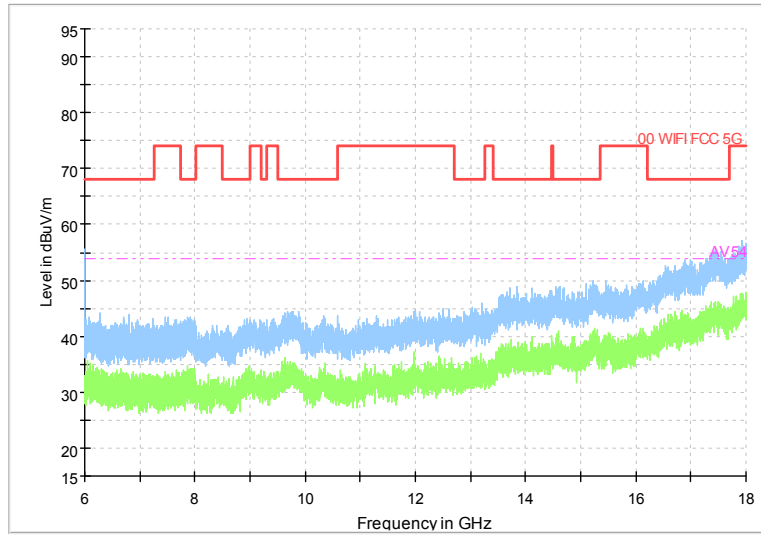

Full Spectrum

Frequency Range: 1GHz -6GHz
 Detector: Av mode and PK mode
 Test Mode: 802.11ax(HE 40)

Full Spectrum

Frequency Range: 6GHz -18GHz
 Detector: Av mode and PK mode
 Test Mode: 802.11ax(HE 40)

Full Spectrum

Frequency Range: 18GHz -40GHz
 Detector: Av mode and PK mode
 Test Mode: 802.11ax(HE40)

Carrier frequency (MHz): 5290

Channel No.:58

Frequency Range: 30MHz -1GHz
 Detector: Av mode and PK mode
 Test Mode: 802.11ac(VHT80)

Frequency Range: 1GHz -6GHz
 Detector: Av mode and PK mode
 Test Mode: 802.11ac(VHT80)

Full Spectrum

Frequency Range: 6GHz -18GHz
 Detector: Av mode and PK mode
 Test Mode: 802.11ac(VHT80)

Full Spectrum

Frequency Range: 18GHz -40GHz
 Detector: Av mode and PK mode
 Test Mode: 802.11ac(VHT80)