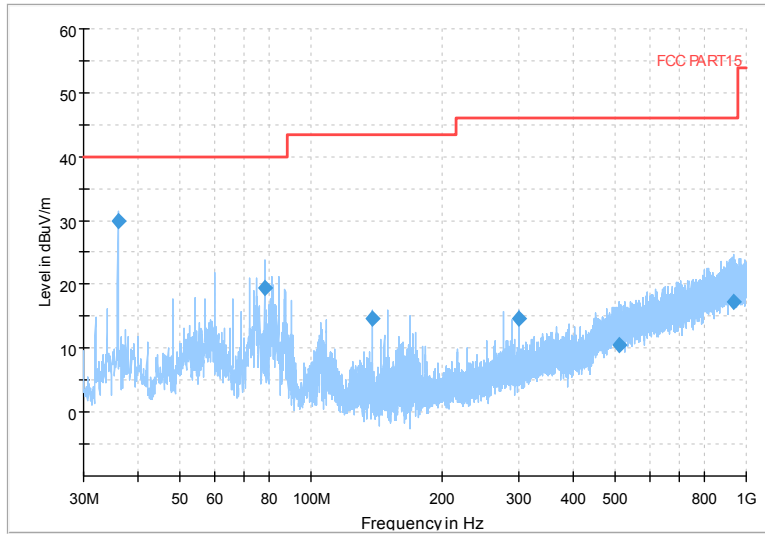

Full Spectrum

Frequency Range: 18GHz -40GHz
 Detector: Av mode and PK mode
 Modulation type: 802.11n(HT20)

Full Spectrum

Frequency Range: 30MHz -1GHz
 Detector: Av mode and PK mode
 Test Mode: 802.11ac(VHT20)

Full Spectrum

Frequency Range: 1GHz -6GHz
 Detector: Av mode and PK mode
 Test Mode: 802.11ac(VHT20)

Full Spectrum

Frequency Range: 6GHz -18GHz
 Detector: Av mode and PK mode
 Test Mode: 802.11ac(VHT20)

Full Spectrum

Frequency Range: 18GHz -40GHz
 Detector: Av mode and PK mode
 Test Mode: 802.11ac(VHT20)

Full Spectrum

Frequency Range: 30MHz -1GHz
 Detector: Av mode and PK mode
 Test Mode: 802.11ax(HE20)

Full Spectrum