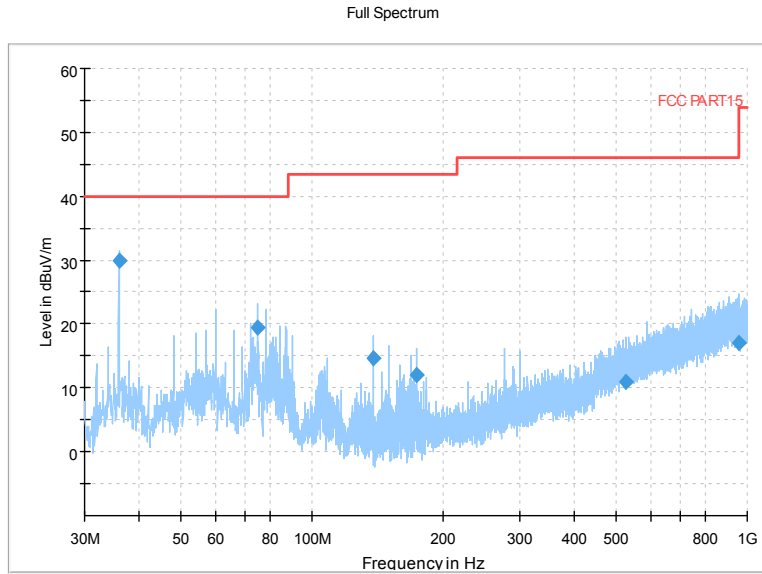

Carrier frequency (MHz): 5320
Channel No.:64

Frequency Range: 30MHz -1GHz
Detector: Av mode and PK mode
Modulation type: 802.11a