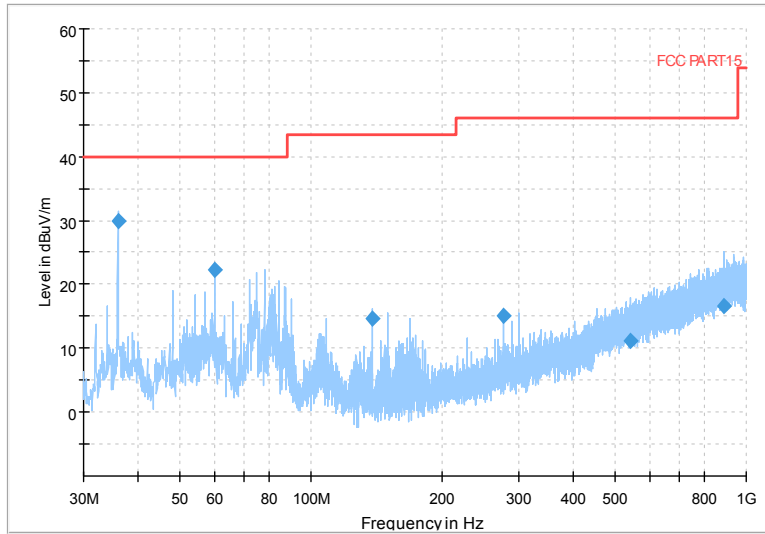

Full Spectrum

Frequency Range: 6GHz -18GHz
Detector: Av mode and PK mode
Modulation type: 802.11a

Full Spectrum

Frequency Range: 18GHz -40GHz
Detector: Av mode and PK mode
Modulation type: 802.11a

Full Spectrum

Frequency Range: 30MHz -1GHz
 Detector: Av mode and PK mode
 Modulation type: 802.11n(HT20)

Full Spectrum

Frequency Range: 1GHz -6GHz
 Detector: Av mode and PK mode
 Modulation type: 802.11n(HT20)

Full Spectrum