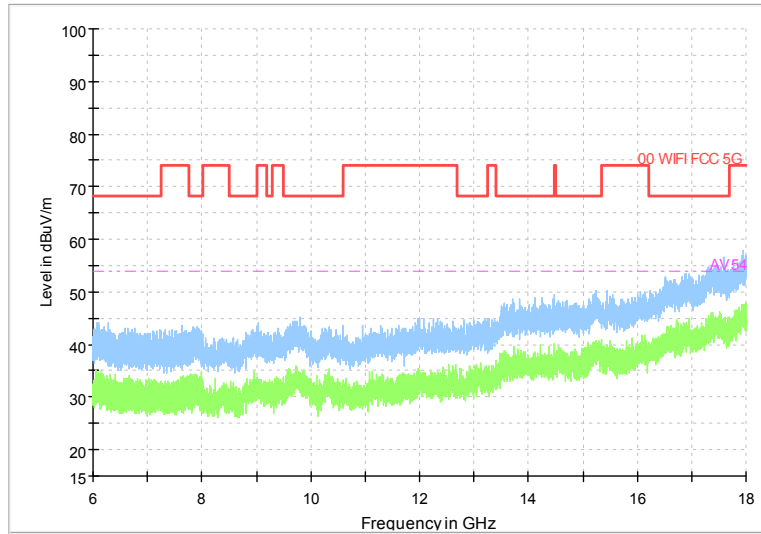

Frequency Range: 6GHz -18GHz
Detector: Av mode and PK mode
Test Mode: 802.11ac(VHT20)

Full Spectrum

Frequency Range: 18GHz -40GHz
Detector: Av mode and PK mode
Test Mode: 802.11ac(VHT20)

Full Spectrum

Frequency Range: 30MHz -1GHz
 Detector: Av mode and PK mode
 Test Mode: 802.11ax(HE20)

Full Spectrum

Frequency Range: 1GHz -6GHz
 Detector: Av mode and PK mode
 Test Mode: 802.11ax(HE20)

Full Spectrum

Frequency Range: 6GHz -18GHz
Detector: Av mode and PK mode
Test Mode: 802.11ax(HE20)

Full Spectrum