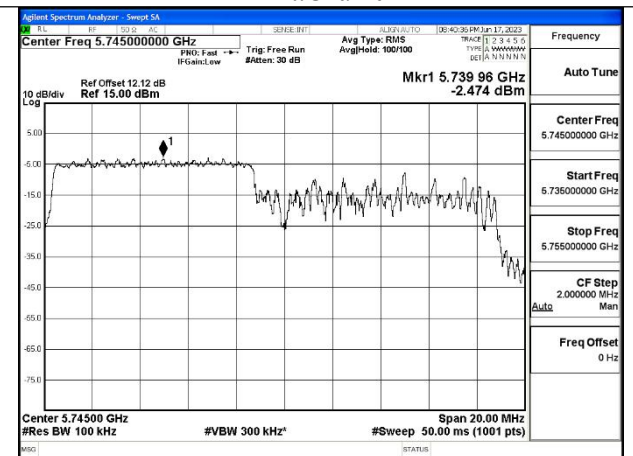

Mode:802.11ax HE20 Tone:52T Frequency:5785MHz  
Ant:Chain1

Mode:802.11ax HE20 Tone:52T Frequency:5825MHz  
Ant:Chain1

Mode:802.11ax HE20 Tone:106T Frequency:5745MHz  
Ant:Chain0

Mode:802.11ax HE20 Tone:106T Frequency:5785MHz  
Ant:Chain0

Mode:802.11ax HE20 Tone:106T Frequency:5825MHz  
Ant:Chain0

Mode:802.11ax HE20 Tone:106T Frequency:5745MHz  
Ant:Chain1

Mode:802.11ax HE20 Tone:106T Frequency:5785MHz  
Ant:Chain1

Mode:802.11ax HE20 Tone:106T Frequency:5825MHz  
Ant:Chain1