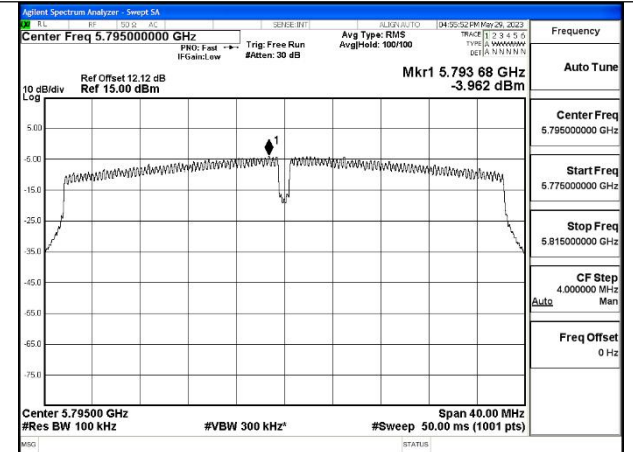

Test Mode: 802.11n HT40

Mode:802.11n HT40 Frequency:5795MHz Ant:Chain0