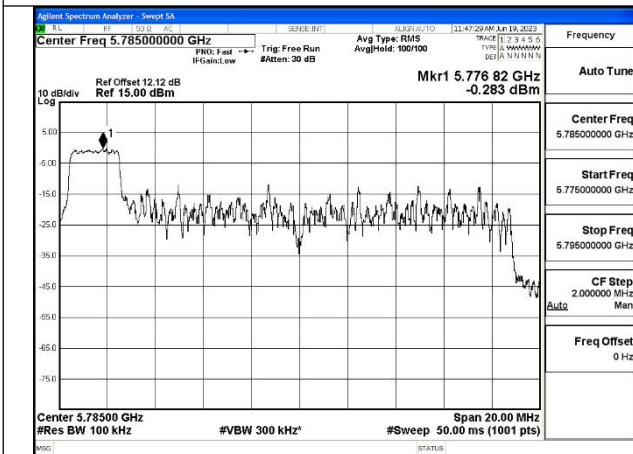

Mode:802.11ax HE20 Tone:26T Frequency:5785MHz
Ant:Chain1