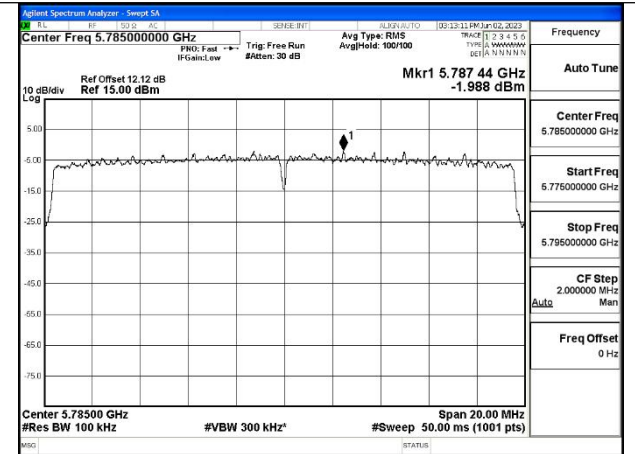

Mode:802.11ax HE20 Tone:106T Frequency:5825MHz  
Ant:Chain0

Mode:802.11ax HE20 Tone:106T Frequency:5745MHz  
Ant:Chain1

Mode:802.11ax HE20 Tone:106T Frequency:5785MHz  
Ant:Chain1

Mode:802.11ax HE20 Tone:106T Frequency:5825MHz  
Ant:Chain1

Mode:802.11ax HE20 Tone:242T Frequency:5745MHz  
Ant:Chain0

Mode:802.11ax HE20 Tone:242T Frequency:5785MHz  
Ant:Chain0

Mode:802.11ax HE20 Tone:242T Frequency:5825MHz  
Ant:Chain0

Mode:802.11ax HE20 Tone:242T Frequency:5745MHz  
Ant:Chain1