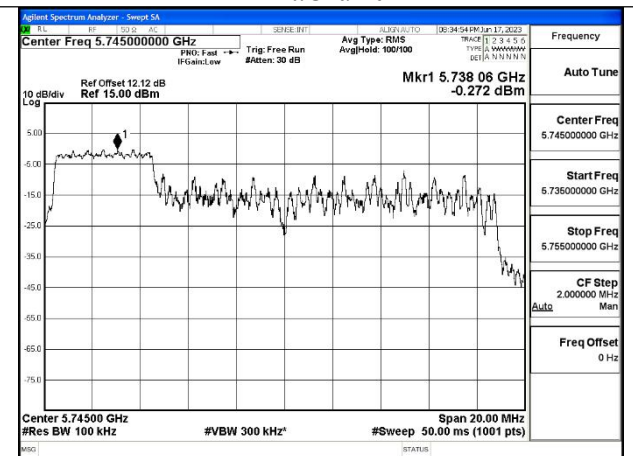

Mode:802.11ax HE20 Tone:26T Frequency:5825MHz  
Ant:Chain0

Mode:802.11ax HE20 Tone:26T Frequency:5745MHz  
Ant:Chain1

Mode:802.11ax HE20 Tone:26T Frequency:5785MHz  
Ant:Chain1

Mode:802.11ax HE20 Tone:26T Frequency:5825MHz  
Ant:Chain1

Mode:802.11ax HE20 Tone:52T Frequency:5745MHz  
Ant:Chain0

Mode:802.11ax HE20 Tone:52T Frequency:5785MHz  
Ant:Chain0

Mode:802.11ax HE20 Tone:52T Frequency:5825MHz  
Ant:Chain0

Mode:802.11ax HE20 Tone:52T Frequency:5745MHz  
Ant:Chain1