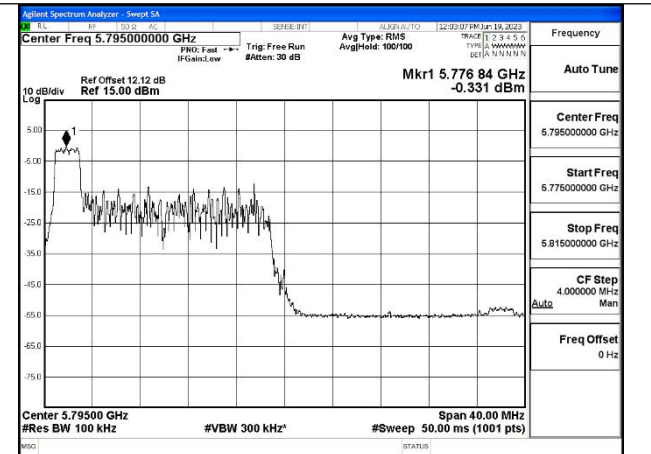

Test Mode: 802.11ax HE40

Mode:802.11ax HE40 Tone:26T Frequency:5795MHz
Ant:Chain0