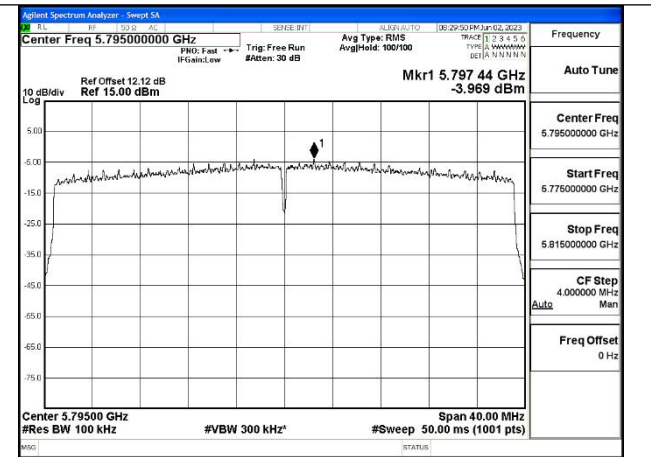

Mode:802.11ax HE40 Tone:106T Frequency:5755MHz  
Ant:Chain1

Mode:802.11ax HE40 Tone:106T Frequency:5795MHz  
Ant:Chain1

Mode:802.11ax HE40 Tone:242T Frequency:5755MHz  
Ant:Chain0

Mode:802.11ax HE40 Tone:242T Frequency:5795MHz  
Ant:Chain0

Mode:802.11ax HE40 Tone:242T Frequency:5755MHz  
Ant:Chain1

Mode:802.11ax HE40 Tone:242T Frequency:5795MHz  
Ant:Chain1

Mode:802.11ax HE40 Tone:484T Frequency:5755MHz  
Ant:Chain0

Mode:802.11ax HE40 Tone:484T Frequency:5795MHz  
Ant:Chain0