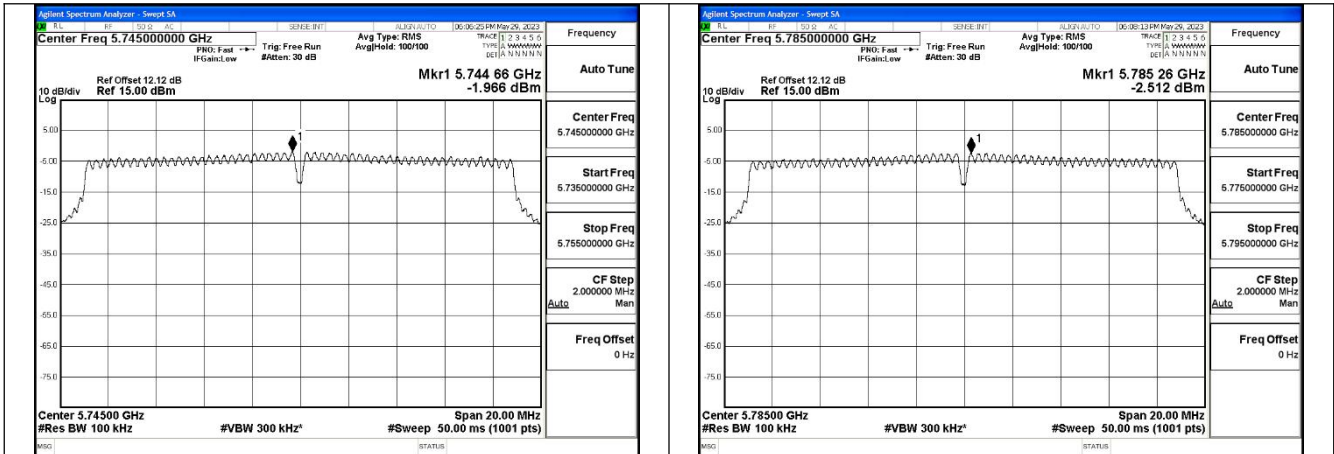

Test Mode: 802.11ac VHT20

Mode:802.11ac VHT20 Frequency:5745MHz  
Ant:Chain0

Mode:802.11ac VHT20 Frequency:5785MHz  
Ant:Chain0

Mode:802.11ac VHT20 Frequency:5825MHz  
Ant:Chain0

Mode:802.11ac VHT20 Frequency:5745MHz  
Ant:Chain1

Mode:802.11ac VHT20 Frequency:5785MHz  
Ant:Chain1

Mode:802.11ac VHT20 Frequency:5825MHz  
Ant:Chain1

Test Mode: 802.11ax HE20

Mode:802.11ax HE20 Tone:26T Frequency:5745MHz  
Ant:Chain0

Mode:802.11ax HE20 Tone:26T Frequency:5785MHz  
Ant:Chain0