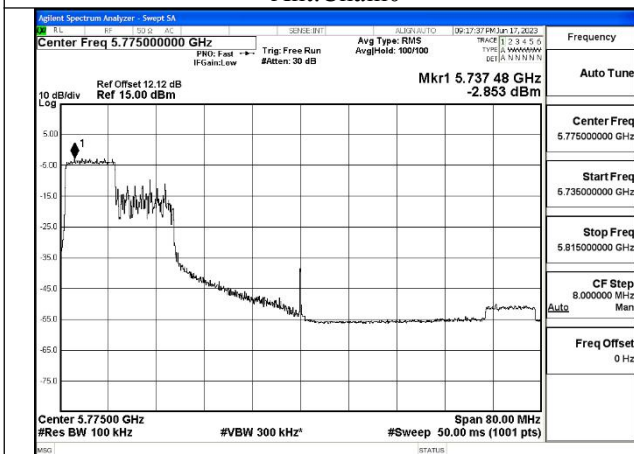

Mode:802.11ax HE40 Tone:242T Frequency:5755MHz  
Ant:Chain1

Mode:802.11ax HE40 Tone:242T Frequency:5795MHz  
Ant:Chain1

Mode:802.11ax HE40 Tone:484T Frequency:5755MHz  
Ant:Chain0

Mode:802.11ax HE40 Tone:484T Frequency:5795MHz  
Ant:Chain0

Mode:802.11ax HE40 Tone:484T Frequency:5755MHz  
Ant:Chain1

Mode:802.11ax HE40 Tone:484T Frequency:5795MHz  
Ant:Chain1

Test Mode: 802.11ac VHT80

Test Mode: 802.11ax HE80

Mode:802.11ax HE80 Tone:26T Frequency:5775MHz  
Ant:Chain0

Mode:802.11ax HE80 Tone:26T Frequency:5775MHz  
Ant:Chain1

Mode:802.11ax HE80 Tone:52T Frequency:5775MHz  
Ant:Chain0

Mode:802.11ax HE80 Tone:52T Frequency:5775MHz  
Ant:Chain1

Mode:802.11ax HE80 Tone:106T Frequency:5775MHz  
Ant:Chain0