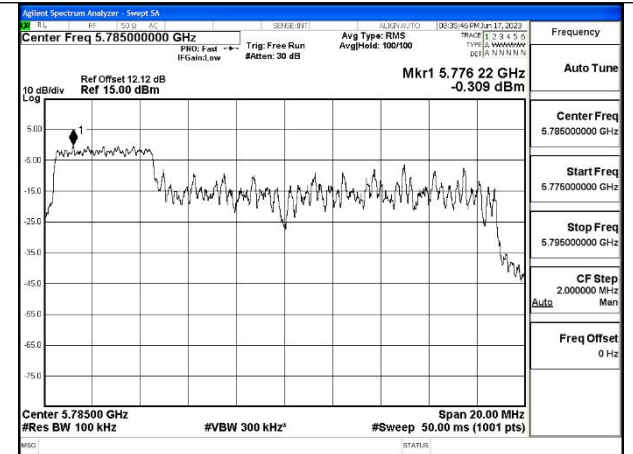

Mode:802.11ax HE20 Tone:26T Frequency:5825MHz  
Ant:Chain0

Mode:802.11ax HE20 Tone:26T Frequency:5745MHz  
Ant:Chain1

Mode:802.11ax HE20 Tone:26T Frequency:5785MHz  
Ant:Chain1

Mode:802.11ax HE20 Tone:26T Frequency:5825MHz  
Ant:Chain1

Mode:802.11ax HE20 Tone:52T Frequency:5745MHz  
Ant:Chain0

Mode:802.11ax HE20 Tone:52T Frequency:5785MHz  
Ant:Chain0

Mode:802.11ax HE20 Tone:52T Frequency:5825MHz  
Ant:Chain0

Mode:802.11ax HE20 Tone:52T Frequency:5745MHz  
Ant:Chain1