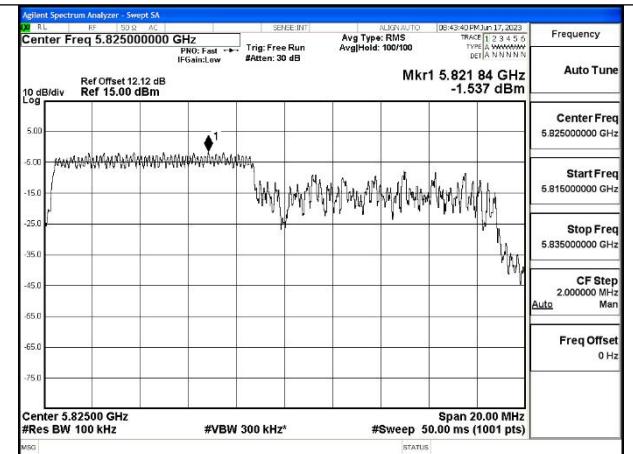

Mode:802.11ax HE20 Tone:52T Frequency:5785MHz  
Ant:Chain1

Mode:802.11ax HE20 Tone:52T Frequency:5825MHz  
Ant:Chain1

Mode:802.11ax HE20 Tone:106T Frequency:5745MHz  
Ant:Chain0

Mode:802.11ax HE20 Tone:106T Frequency:5785MHz  
Ant:Chain0

Mode:802.11ax HE20 Tone:106T Frequency:5825MHz  
Ant:Chain0

Mode:802.11ax HE20 Tone:106T Frequency:5745MHz  
Ant:Chain1

Mode:802.11ax HE20 Tone:106T Frequency:5785MHz  
Ant:Chain1

Mode:802.11ax HE20 Tone:106T Frequency:5825MHz  
Ant:Chain1