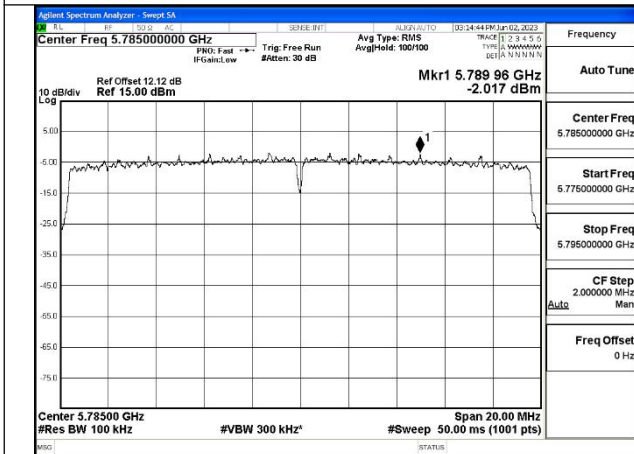

Mode:802.11ax HE20 Tone:242T Frequency:5745MHz  
Ant:Chain0

Mode:802.11ax HE20 Tone:242T Frequency:5785MHz  
Ant:Chain0

Mode:802.11ax HE20 Tone:242T Frequency:5825MHz  
Ant:Chain0

Mode:802.11ax HE20 Tone:242T Frequency:5745MHz  
Ant:Chain1