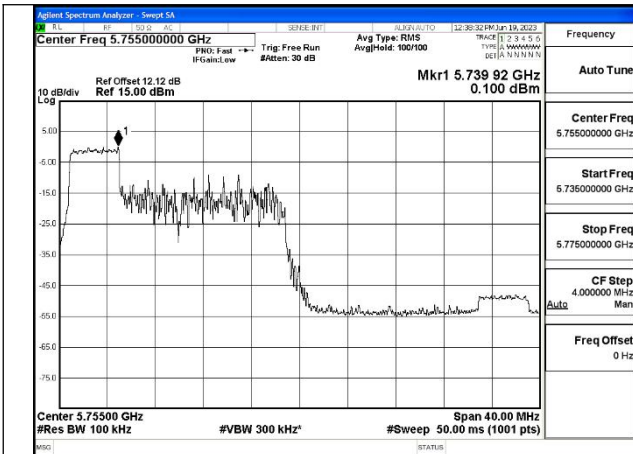

Mode:802.11ax HE40 Tone:26T Frequency:5755MHz  
Ant:Chain1

Mode:802.11ax HE40 Tone:26T Frequency:5795MHz  
Ant:Chain1

Mode:802.11ax HE40 Tone:52T Frequency:5755MHz  
Ant:Chain0

Mode:802.11ax HE40 Tone:52T Frequency:5795MHz  
Ant:Chain0

Mode:802.11ax HE40 Tone:52T Frequency:5755MHz  
Ant:Chain1

Mode:802.11ax HE40 Tone:52T Frequency:5795MHz  
Ant:Chain1

Mode:802.11ax HE40 Tone:106T Frequency:5755MHz  
Ant:Chain0

Mode:802.11ax HE40 Tone:106T Frequency:5795MHz  
Ant:Chain0