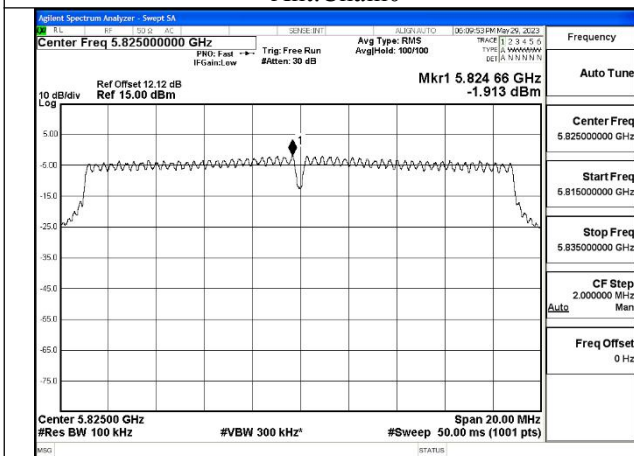

Test Mode: 802.11ac VHT20

Mode:802.11ac VHT20 Frequency:5745MHz  
Ant:Chain0

Mode:802.11ac VHT20 Frequency:5785MHz  
Ant:Chain0

Mode:802.11ac VHT20 Frequency:5825MHz  
Ant:Chain0

Mode:802.11ac VHT20 Frequency:5745MHz  
Ant:Chain1