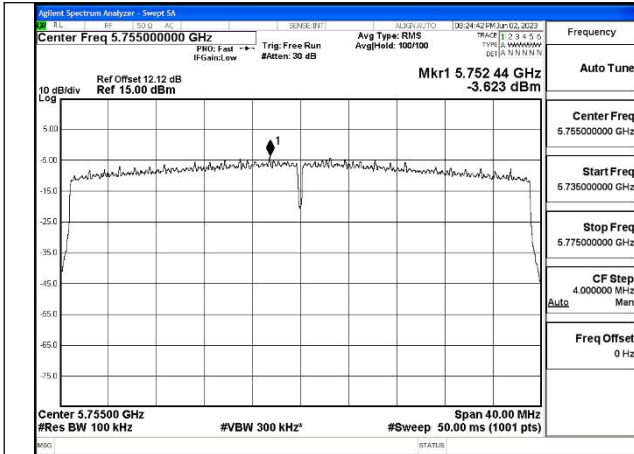

Mode:802.11ax HE40 Tone:242T Frequency:5755MHz  
Ant:Chain1

Mode:802.11ax HE40 Tone:242T Frequency:5795MHz  
Ant:Chain1

Mode:802.11ax HE40 Tone:484T Frequency:5755MHz  
Ant:Chain0

Mode:802.11ax HE40 Tone:484T Frequency:5795MHz  
Ant:Chain0

Mode:802.11ax HE40 Tone:484T Frequency:5755MHz  
Ant:Chain1

Mode:802.11ax HE40 Tone:484T Frequency:5795MHz  
Ant:Chain1

Test Mode: 802.11ac VHT80

Test Mode: 802.11ax HE80

Mode:802.11ax HE80 Tone:26T Frequency:5775MHz  
Ant:Chain0