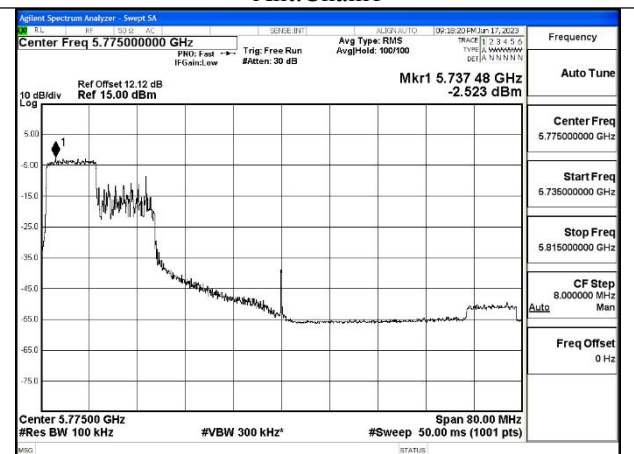

Mode:802.11ax HE40 Tone:484T Frequency:5755MHz  
Ant:Chain1

Mode:802.11ax HE40 Tone:484T Frequency:5795MHz  
Ant:Chain1

Test Mode: 802.11ac VHT80

Test Mode: 802.11ax HE80

Mode:802.11ax HE80 Tone:26T Frequency:5775MHz  
Ant:Chain0

Mode:802.11ax HE80 Tone:26T Frequency:5775MHz  
Ant:Chain1

Mode:802.11ax HE80 Tone:52T Frequency:5775MHz  
Ant:Chain0

Mode:802.11ax HE80 Tone:52T Frequency:5775MHz  
Ant:Chain1

Mode:802.11ax HE80 Tone:106T Frequency:5775MHz  
Ant:Chain0