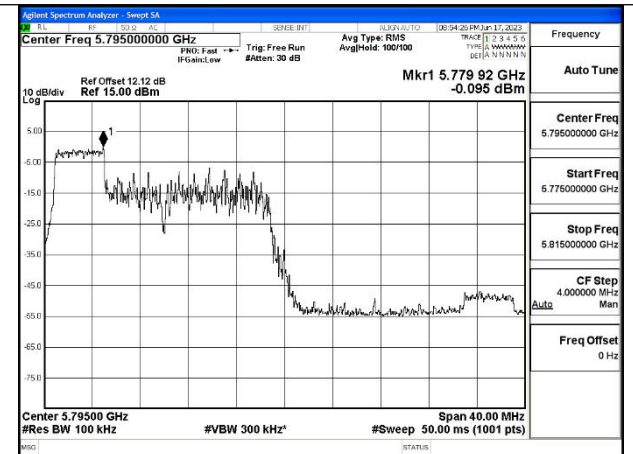

Mode:802.11ax HE40 Tone:26T Frequency:5755MHz  
Ant:Chain1

Mode:802.11ax HE40 Tone:26T Frequency:5795MHz  
Ant:Chain1

Mode:802.11ax HE40 Tone:52T Frequency:5755MHz  
Ant:Chain0

Mode:802.11ax HE40 Tone:52T Frequency:5795MHz  
Ant:Chain0

Mode:802.11ax HE40 Tone:52T Frequency:5755MHz  
Ant:Chain1

Mode:802.11ax HE40 Tone:52T Frequency:5795MHz  
Ant:Chain1

Mode:802.11ax HE40 Tone:106T Frequency:5755MHz  
Ant:Chain0

Mode:802.11ax HE40 Tone:106T Frequency:5795MHz  
Ant:Chain0