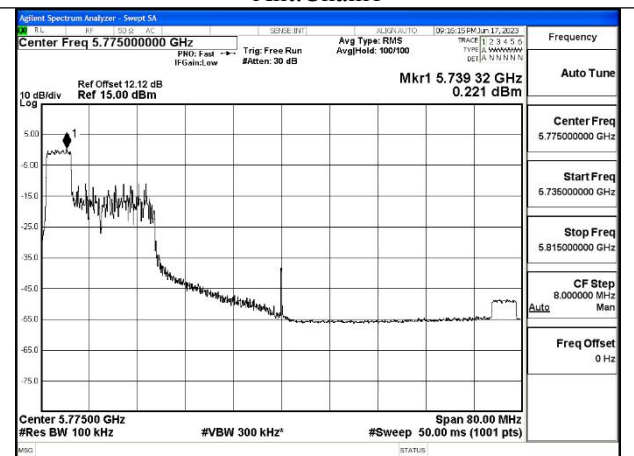

Mode:802.11ax HE40 Tone:484T Frequency:5755MHz  
Ant:Chain1

Mode:802.11ax HE40 Tone:484T Frequency:5795MHz  
Ant:Chain1

Test Mode: 802.11ac VHT80

Test Mode: 802.11ax HE80

Mode:802.11ax HE80 Tone:26T Frequency:5775MHz  
Ant:Chain0

Mode:802.11ax HE80 Tone:26T Frequency:5775MHz  
Ant:Chain1

Mode:802.11ax HE80 Tone:52T Frequency:5775MHz  
Ant:Chain0

Mode:802.11ax HE80 Tone:52T Frequency:5775MHz  
Ant:Chain1

Mode:802.11ax HE80 Tone:106T Frequency:5775MHz  
Ant:Chain0