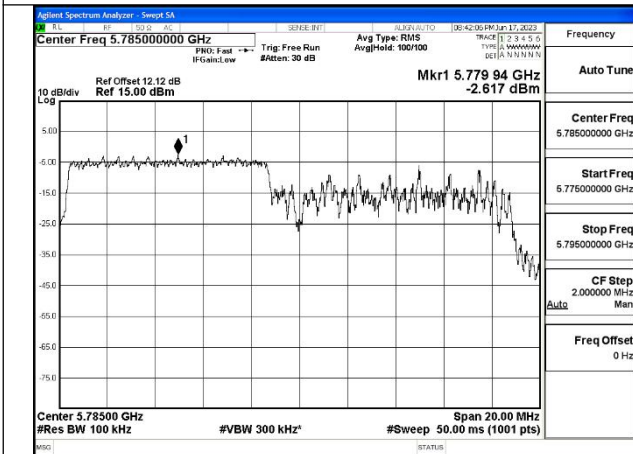

Mode:802.11ax HE20 Tone:52T Frequency:5785MHz  
Ant:Chain1

Mode:802.11ax HE20 Tone:52T Frequency:5825MHz  
Ant:Chain1

Mode:802.11ax HE20 Tone:106T Frequency:5745MHz  
Ant:Chain0

Mode:802.11ax HE20 Tone:106T Frequency:5785MHz  
Ant:Chain0

Mode:802.11ax HE20 Tone:106T Frequency:5825MHz  
Ant:Chain0

Mode:802.11ax HE20 Tone:106T Frequency:5745MHz  
Ant:Chain1

Mode:802.11ax HE20 Tone:106T Frequency:5785MHz  
Ant:Chain1

Mode:802.11ax HE20 Tone:106T Frequency:5825MHz  
Ant:Chain1