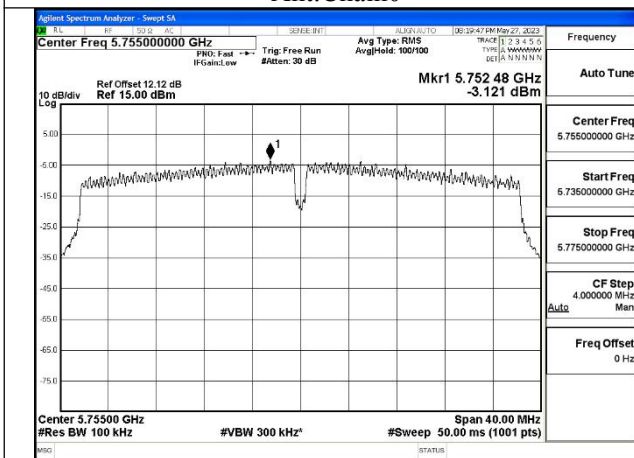

Mode:802.11n HT40 Frequency:5755MHz Ant:Chain1

Mode:802.11n HT40 Frequency:5795MHz Ant:Chain1

Test Mode: 802.11ac VHT40

Mode:802.11ac VHT40 Frequency:5755MHz  
Ant:Chain0

Mode:802.11ac VHT40 Frequency:5795MHz  
Ant:Chain0