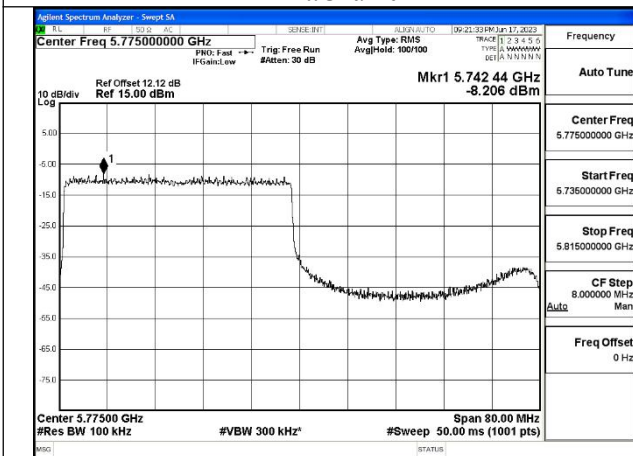

Mode:802.11ax HE80 Tone:26T Frequency:5775MHz  
Ant:Chain1

Mode:802.11ax HE80 Tone:52T Frequency:5775MHz  
Ant:Chain0

Mode:802.11ax HE80 Tone:52T Frequency:5775MHz  
Ant:Chain1

Mode:802.11ax HE80 Tone:106T Frequency:5775MHz  
Ant:Chain0

Mode:802.11ax HE80 Tone:106T Frequency:5775MHz  
Ant:Chain1

Mode:802.11ax HE80 Tone:242T Frequency:5775MHz  
Ant:Chain0

Mode:802.11ax HE80 Tone:242T Frequency:5775MHz  
Ant:Chain1

Mode:802.11ax HE80 Tone:484T Frequency:5775MHz  
Ant:Chain0