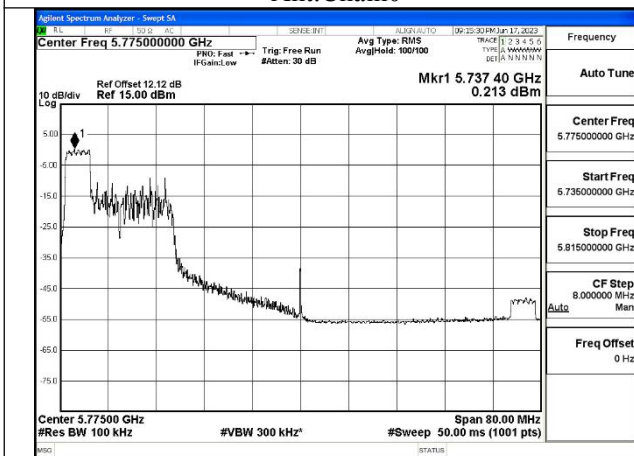

Mode:802.11ax HE40 Tone:484T Frequency:5755MHz  
Ant:Chain1

Mode:802.11ax HE40 Tone:484T Frequency:5795MHz  
Ant:Chain1

Test Mode: 802.11ac VHT80

Test Mode: 802.11ax HE80

Mode:802.11ax HE80 Tone:26T Frequency:5775MHz  
Ant:Chain0

Mode:802.11ax HE80 Tone:26T Frequency:5775MHz  
Ant:Chain1

Mode:802.11ax HE80 Tone:52T Frequency:5775MHz  
Ant:Chain0

Mode:802.11ax HE80 Tone:52T Frequency:5775MHz  
Ant:Chain1

Mode:802.11ax HE80 Tone:106T Frequency:5775MHz  
Ant:Chain0