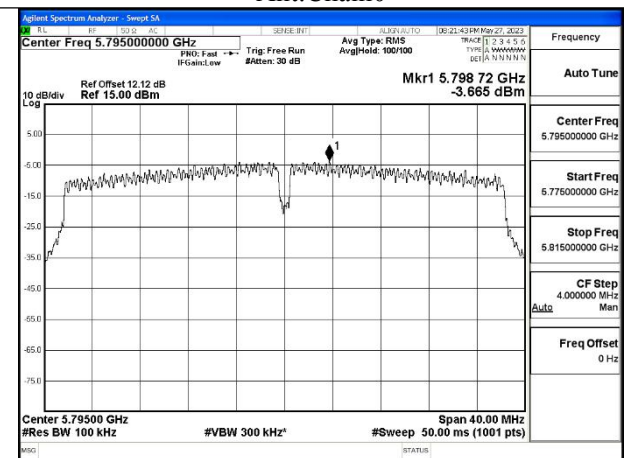

Mode:802.11ac VHT40 Frequency:5795MHz
Ant:Chain1