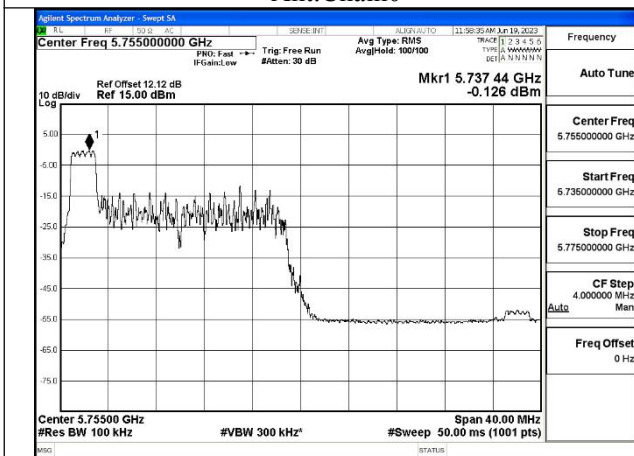

Mode:802.11ac VHT40 Frequency:5755MHz  
Ant:Chain1

Mode:802.11ac VHT40 Frequency:5795MHz  
Ant:Chain1

Test Mode: 802.11ax HE40

Mode:802.11ax HE40 Tone:26T Frequency:5755MHz  
Ant:Chain0

Mode:802.11ax HE40 Tone:26T Frequency:5795MHz  
Ant:Chain0

Mode:802.11ax HE40 Tone:26T Frequency:5755MHz  
Ant:Chain1

Mode:802.11ax HE40 Tone:26T Frequency:5795MHz  
Ant:Chain1

Mode:802.11ax HE40 Tone:52T Frequency:5755MHz  
Ant:Chain0

Mode:802.11ax HE40 Tone:52T Frequency:5795MHz  
Ant:Chain0