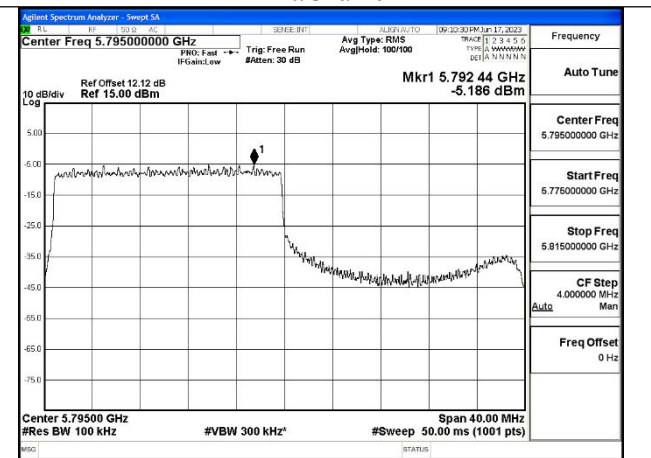

Mode:802.11ax HE40 Tone:242T Frequency:5795MHz
Ant:Chain1