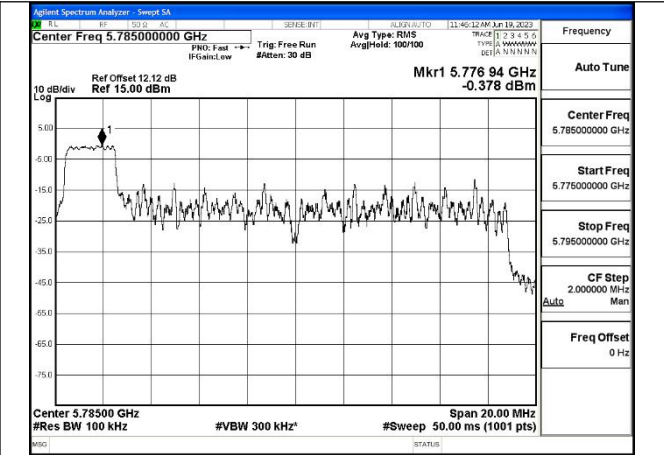

Test Mode: 802.11ax HE20

Mode:802.11ax HE20 Tone:26T Frequency:5785MHz
Ant:Chain0