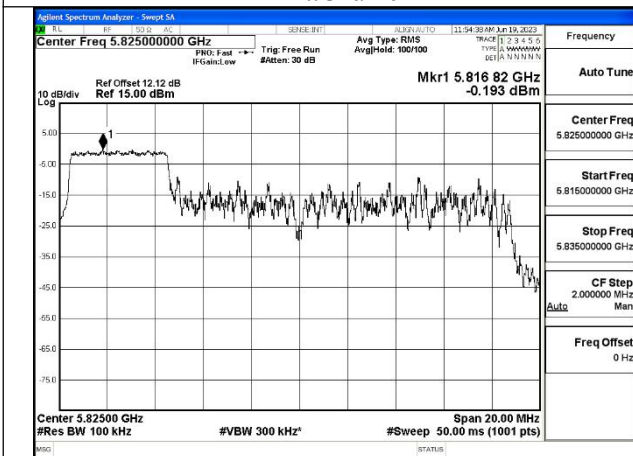

Mode:802.11ax HE20 Tone:52T Frequency:5825MHz
Ant:Chain0