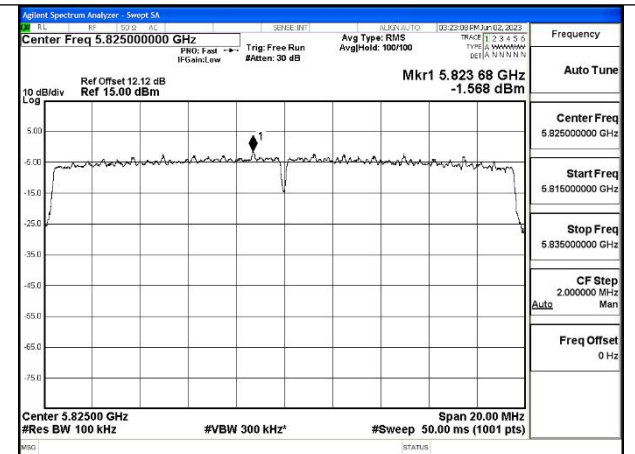

Mode:802.11ax HE20 Tone:242T Frequency:5825MHz
Ant:Chain1