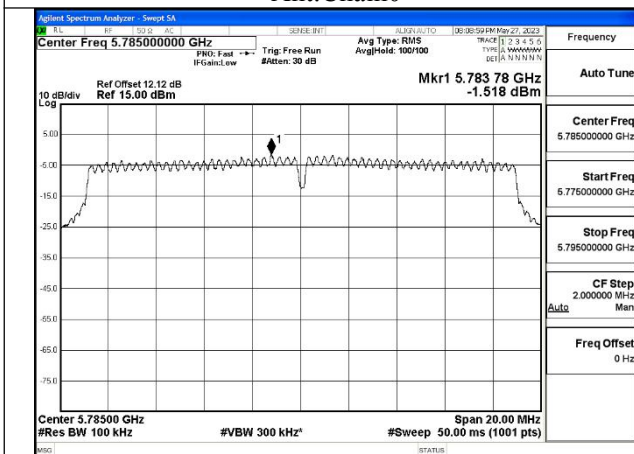

Test Mode: 802.11ac VHT20

Mode:802.11ac VHT20 Frequency:5745MHz  
Ant:Chain0

Mode:802.11ac VHT20 Frequency:5785MHz  
Ant:Chain0

Mode:802.11ac VHT20 Frequency:5825MHz  
Ant:Chain0

Mode:802.11ac VHT20 Frequency:5745MHz  
Ant:Chain1

Mode:802.11ac VHT20 Frequency:5785MHz  
Ant:Chain1

Mode:802.11ac VHT20 Frequency:5825MHz  
Ant:Chain1

Test Mode: 802.11ax HE20

Mode:802.11ax HE20 Tone:26T Frequency:5745MHz  
Ant:Chain0

Mode:802.11ax HE20 Tone:26T Frequency:5785MHz  
Ant:Chain0