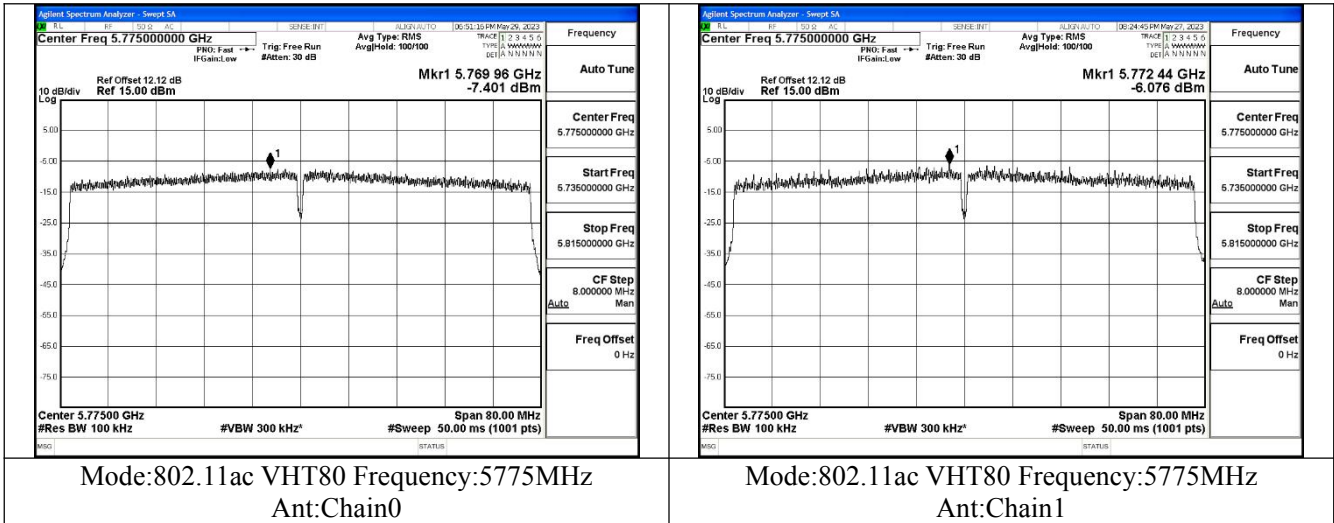

Mode:802.11ax HE40 Tone:106T Frequency:5755MHz  
Ant:Chain1

Mode:802.11ax HE40 Tone:106T Frequency:5795MHz  
Ant:Chain1

Mode:802.11ax HE40 Tone:242T Frequency:5755MHz  
Ant:Chain0

Mode:802.11ax HE40 Tone:242T Frequency:5795MHz  
Ant:Chain0

Mode:802.11ax HE40 Tone:242T Frequency:5755MHz  
Ant:Chain1

Mode:802.11ax HE40 Tone:242T Frequency:5795MHz  
Ant:Chain1

Mode:802.11ax HE40 Tone:484T Frequency:5755MHz  
Ant:Chain0

Mode:802.11ax HE40 Tone:484T Frequency:5795MHz  
Ant:Chain0

Mode:802.11ax HE40 Tone:484T Frequency:5755MHz  
Ant:Chain1

Mode:802.11ax HE40 Tone:484T Frequency:5795MHz  
Ant:Chain1

Test Mode: 802.11ac VHT80

Test Mode: 802.11ax HE80

Mode:802.11ax HE80 Tone:26T Frequency:5775MHz  
Ant:Chain0