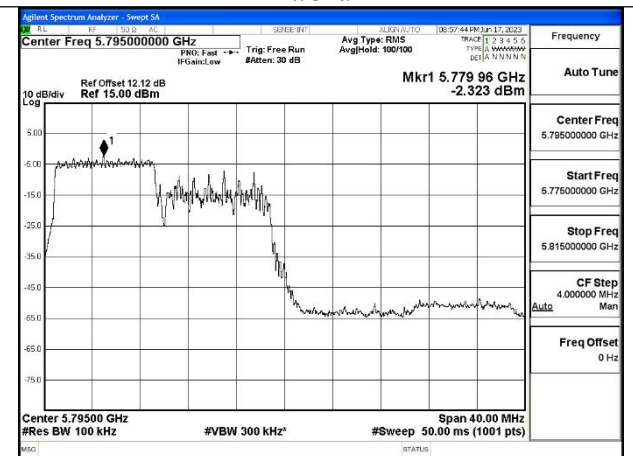

Mode:802.11ax HE40 Tone:26T Frequency:5755MHz  
Ant:Chain1

Mode:802.11ax HE40 Tone:26T Frequency:5795MHz  
Ant:Chain1

Mode:802.11ax HE40 Tone:52T Frequency:5755MHz  
Ant:Chain0

Mode:802.11ax HE40 Tone:52T Frequency:5795MHz  
Ant:Chain0

Mode:802.11ax HE40 Tone:52T Frequency:5755MHz  
Ant:Chain1

Mode:802.11ax HE40 Tone:52T Frequency:5795MHz  
Ant:Chain1

Mode:802.11ax HE40 Tone:106T Frequency:5755MHz  
Ant:Chain0

Mode:802.11ax HE40 Tone:106T Frequency:5795MHz  
Ant:Chain0