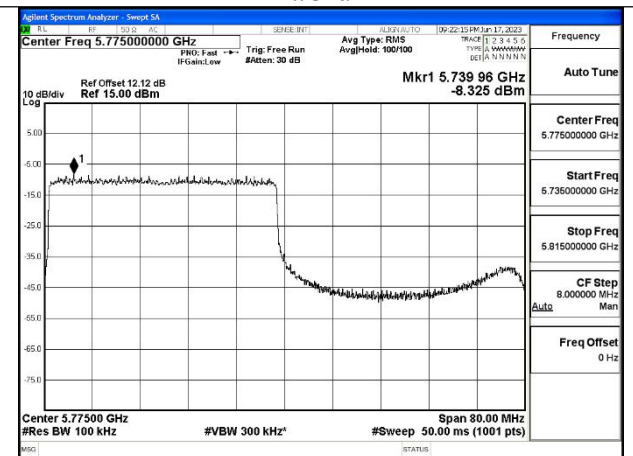

Mode:802.11ax HE80 Tone:26T Frequency:5775MHz  
Ant:Chain1

Mode:802.11ax HE80 Tone:52T Frequency:5775MHz  
Ant:Chain0

Mode:802.11ax HE80 Tone:52T Frequency:5775MHz  
Ant:Chain1

Mode:802.11ax HE80 Tone:106T Frequency:5775MHz  
Ant:Chain0

Mode:802.11ax HE80 Tone:106T Frequency:5775MHz  
Ant:Chain1

Mode:802.11ax HE80 Tone:242T Frequency:5775MHz  
Ant:Chain0

Mode:802.11ax HE80 Tone:242T Frequency:5775MHz  
Ant:Chain1

Mode:802.11ax HE80 Tone:484T Frequency:5775MHz  
Ant:Chain0

Mode:802.11ax HE80 Tone:484T Frequency:5775MHz  
Ant:Chain1

Mode:802.11ax HE80 Tone:996T Frequency:5775MHz  
Ant:Chain0

Mode:802.11ax HE80 Tone:996T Frequency:5775MHz  
Ant:Chain1