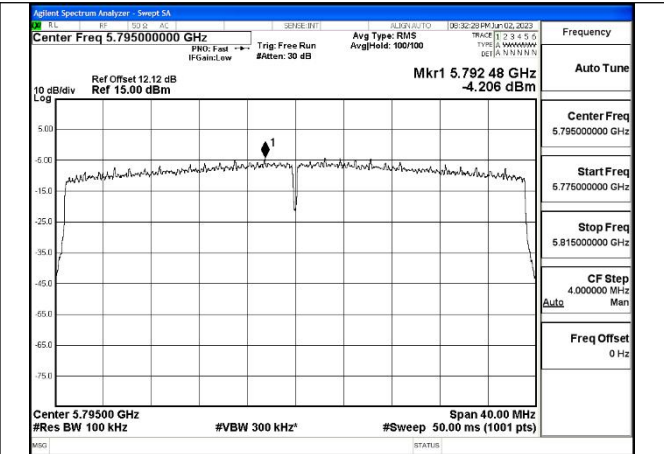

Mode:802.11ax HE40 Tone:242T Frequency:5755MHz  
Ant:Chain1

Mode:802.11ax HE40 Tone:242T Frequency:5795MHz  
Ant:Chain1

Mode:802.11ax HE40 Tone:484T Frequency:5755MHz  
Ant:Chain0

Mode:802.11ax HE40 Tone:484T Frequency:5795MHz  
Ant:Chain0

Mode:802.11ax HE40 Tone:484T Frequency:5755MHz  
Ant:Chain1

Mode:802.11ax HE40 Tone:484T Frequency:5795MHz  
Ant:Chain1

Test Mode: 802.11ac VHT80

Test Mode: 802.11ax HE80

Mode:802.11ax HE80 Tone:26T Frequency:5775MHz  
Ant:Chain0