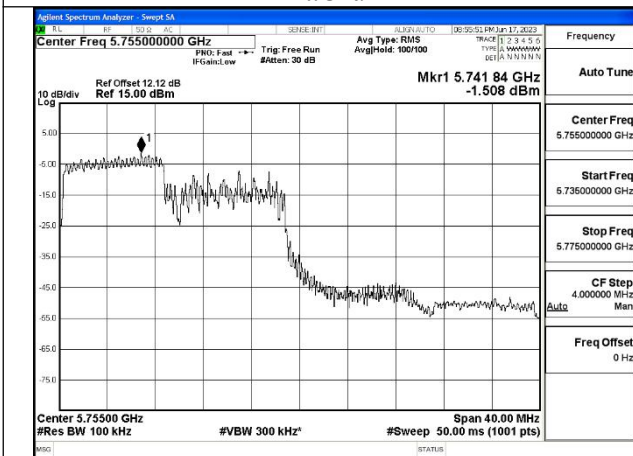

Mode:802.11ax HE40 Tone:26T Frequency:5755MHz  
Ant:Chain1

Mode:802.11ax HE40 Tone:26T Frequency:5795MHz  
Ant:Chain1

Mode:802.11ax HE40 Tone:52T Frequency:5755MHz  
Ant:Chain0

Mode:802.11ax HE40 Tone:52T Frequency:5795MHz  
Ant:Chain0

Mode:802.11ax HE40 Tone:52T Frequency:5755MHz  
Ant:Chain1

Mode:802.11ax HE40 Tone:52T Frequency:5795MHz  
Ant:Chain1

Mode:802.11ax HE40 Tone:106T Frequency:5755MHz  
Ant:Chain0

Mode:802.11ax HE40 Tone:106T Frequency:5795MHz  
Ant:Chain0