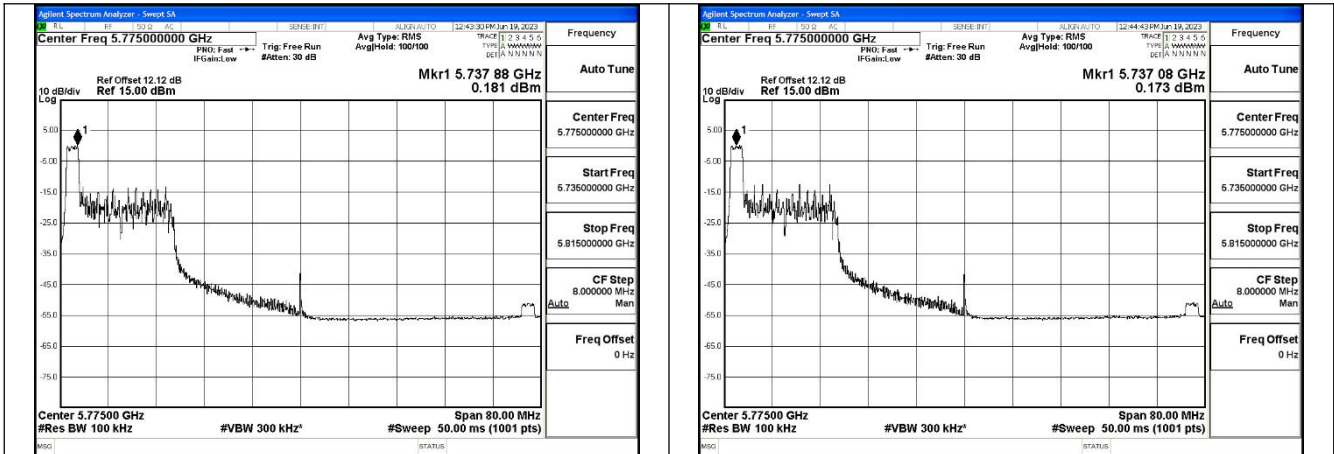

Mode:802.11ax HE40 Tone:242T Frequency:5755MHz  
Ant:Chain1

Mode:802.11ax HE40 Tone:242T Frequency:5795MHz  
Ant:Chain1

Mode:802.11ax HE40 Tone:484T Frequency:5755MHz  
Ant:Chain0

Mode:802.11ax HE40 Tone:484T Frequency:5795MHz  
Ant:Chain0

Mode:802.11ax HE40 Tone:484T Frequency:5755MHz  
Ant:Chain1

Mode:802.11ax HE40 Tone:484T Frequency:5795MHz  
Ant:Chain1

Test Mode: 802.11ac VHT80

Test Mode: 802.11ax HE80

Mode:802.11ax HE80 Tone:26T Frequency:5775MHz  
Ant:Chain0