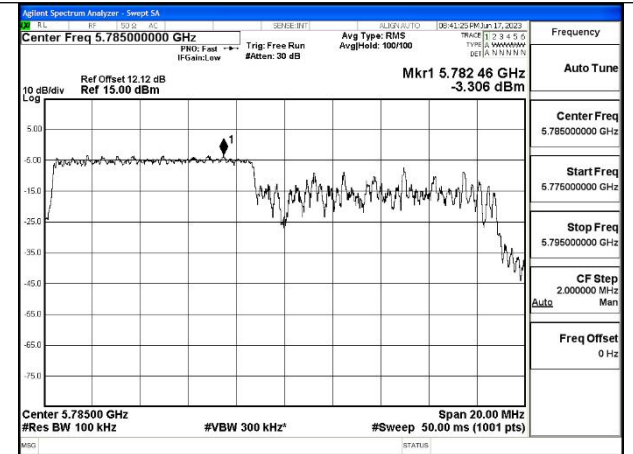

Mode:802.11ax HE20 Tone:52T Frequency:5745MHz  
Ant:Chain0

Mode:802.11ax HE20 Tone:52T Frequency:5785MHz  
Ant:Chain0

Mode:802.11ax HE20 Tone:52T Frequency:5825MHz  
Ant:Chain0

Mode:802.11ax HE20 Tone:52T Frequency:5745MHz  
Ant:Chain1

Mode:802.11ax HE20 Tone:52T Frequency:5785MHz  
Ant:Chain1

Mode:802.11ax HE20 Tone:52T Frequency:5825MHz  
Ant:Chain1

Mode:802.11ax HE20 Tone:106T Frequency:5745MHz  
Ant:Chain0

Mode:802.11ax HE20 Tone:106T Frequency:5785MHz  
Ant:Chain0