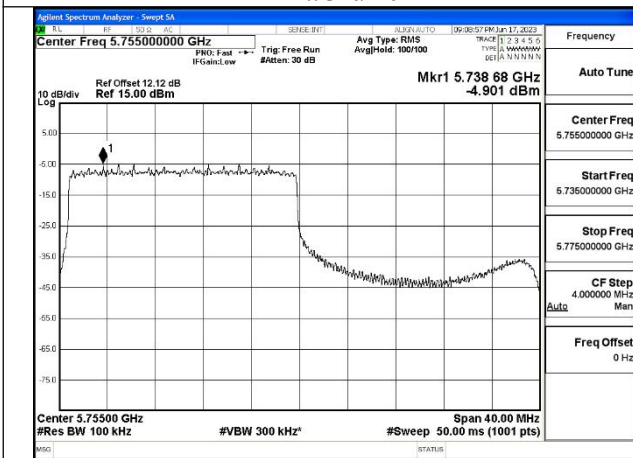

Mode:802.11ax HE40 Tone:106T Frequency:5755MHz  
Ant:Chain1

Mode:802.11ax HE40 Tone:106T Frequency:5795MHz  
Ant:Chain1

Mode:802.11ax HE40 Tone:242T Frequency:5755MHz  
Ant:Chain0

Mode:802.11ax HE40 Tone:242T Frequency:5795MHz  
Ant:Chain0