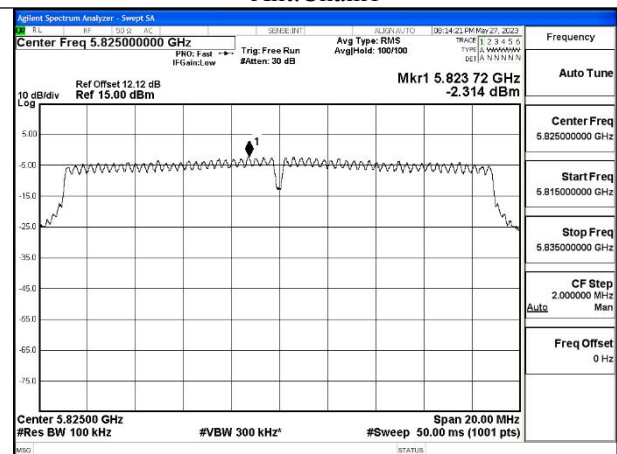

Test Mode: 802.11ac VHT20

Mode:802.11ac VHT20 Frequency:5745MHz  
Ant:Chain0

Mode:802.11ac VHT20 Frequency:5785MHz  
Ant:Chain0

Mode:802.11ac VHT20 Frequency:5825MHz  
Ant:Chain0

Mode:802.11ac VHT20 Frequency:5745MHz  
Ant:Chain1

Mode:802.11ac VHT20 Frequency:5785MHz  
Ant:Chain1

Mode:802.11ac VHT20 Frequency:5825MHz  
Ant:Chain1

Test Mode: 802.11ax HE20

Mode:802.11ax HE20 Tone:26T Frequency:5745MHz  
Ant:Chain0

Mode:802.11ax HE20 Tone:26T Frequency:5785MHz  
Ant:Chain0