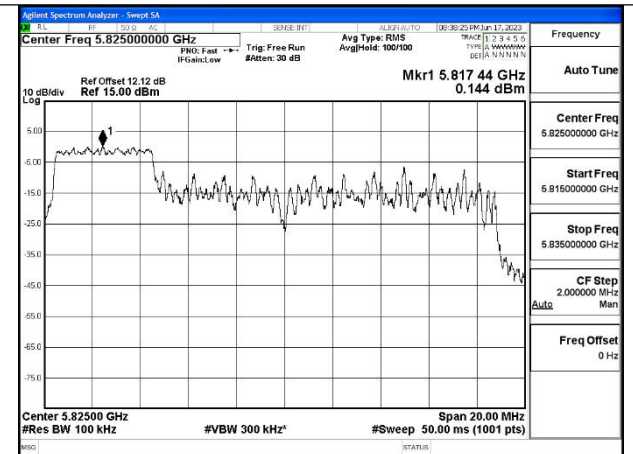

Mode:802.11ax HE20 Tone:52T Frequency:5745MHz  
Ant:Chain0

Mode:802.11ax HE20 Tone:52T Frequency:5785MHz  
Ant:Chain0

Mode:802.11ax HE20 Tone:52T Frequency:5825MHz  
Ant:Chain0

Mode:802.11ax HE20 Tone:52T Frequency:5745MHz  
Ant:Chain1

Mode:802.11ax HE20 Tone:52T Frequency:5785MHz  
Ant:Chain1

Mode:802.11ax HE20 Tone:52T Frequency:5825MHz  
Ant:Chain1

Mode:802.11ax HE20 Tone:106T Frequency:5745MHz  
Ant:Chain0

Mode:802.11ax HE20 Tone:106T Frequency:5785MHz  
Ant:Chain0