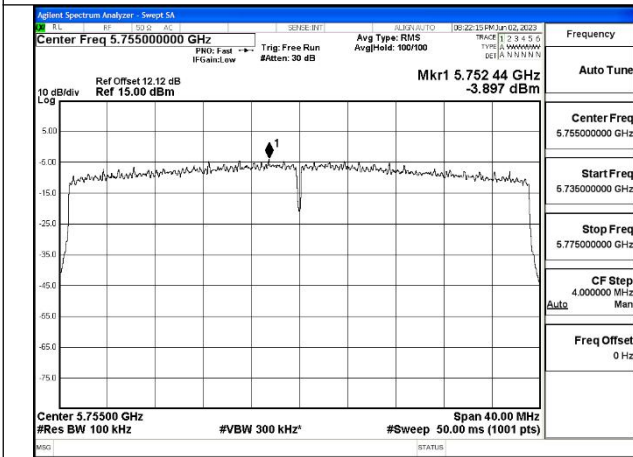

Mode:802.11ax HE40 Tone:106T Frequency:5755MHz  
Ant:Chain1

Mode:802.11ax HE40 Tone:106T Frequency:5795MHz  
Ant:Chain1

Mode:802.11ax HE40 Tone:242T Frequency:5755MHz  
Ant:Chain0

Mode:802.11ax HE40 Tone:242T Frequency:5795MHz  
Ant:Chain0

Mode:802.11ax HE40 Tone:242T Frequency:5755MHz  
Ant:Chain1

Mode:802.11ax HE40 Tone:242T Frequency:5795MHz  
Ant:Chain1

Mode:802.11ax HE40 Tone:484T Frequency:5755MHz  
Ant:Chain0

Mode:802.11ax HE40 Tone:484T Frequency:5795MHz  
Ant:Chain0