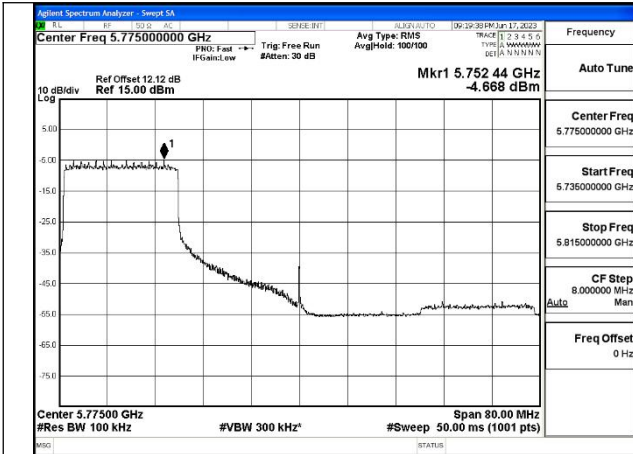

Mode:802.11ax HE80 Tone:26T Frequency:5775MHz  
Ant:Chain1

Mode:802.11ax HE80 Tone:52T Frequency:5775MHz  
Ant:Chain0

Mode:802.11ax HE80 Tone:52T Frequency:5775MHz  
Ant:Chain1

Mode:802.11ax HE80 Tone:106T Frequency:5775MHz  
Ant:Chain0

Mode:802.11ax HE80 Tone:106T Frequency:5775MHz  
Ant:Chain1

Mode:802.11ax HE80 Tone:242T Frequency:5775MHz  
Ant:Chain0

Mode:802.11ax HE80 Tone:242T Frequency:5775MHz  
Ant:Chain1

Mode:802.11ax HE80 Tone:484T Frequency:5775MHz  
Ant:Chain0