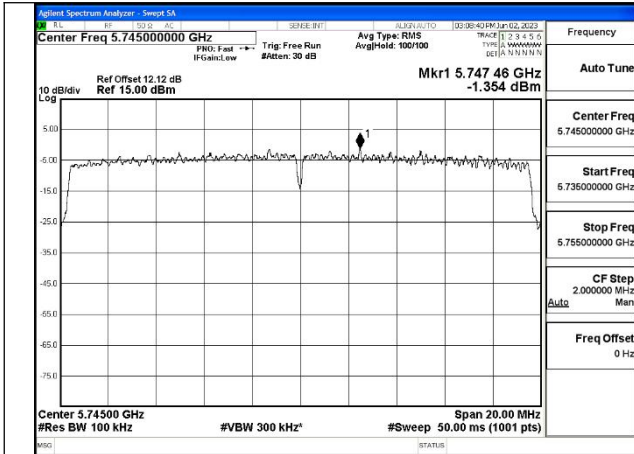

Mode:802.11ax HE20 Tone:106T Frequency:5825MHz  
Ant:Chain0

Mode:802.11ax HE20 Tone:106T Frequency:5745MHz  
Ant:Chain1

Mode:802.11ax HE20 Tone:106T Frequency:5785MHz  
Ant:Chain1

Mode:802.11ax HE20 Tone:106T Frequency:5825MHz  
Ant:Chain1

Mode:802.11ax HE20 Tone:242T Frequency:5745MHz  
Ant:Chain0

Mode:802.11ax HE20 Tone:242T Frequency:5785MHz  
Ant:Chain0

Mode:802.11ax HE20 Tone:242T Frequency:5825MHz  
Ant:Chain0

Mode:802.11ax HE20 Tone:242T Frequency:5745MHz  
Ant:Chain1