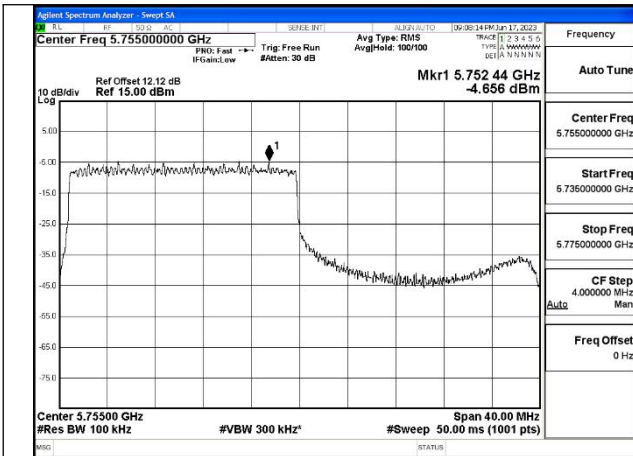

Mode:802.11ax HE40 Tone:242T Frequency:5755MHz
Ant:Chain0