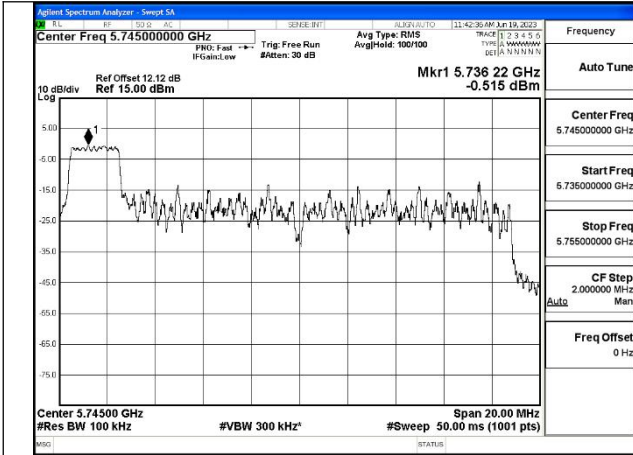

Test Mode: 802.11ax HE20

Mode:802.11ax HE20 Tone:26T Frequency:5745MHz
Ant:Chain0