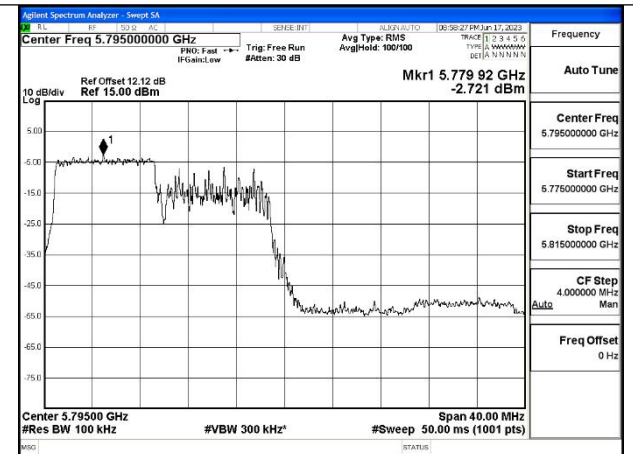

Mode:802.11ax HE40 Tone:26T Frequency:5755MHz  
Ant:Chain1

Mode:802.11ax HE40 Tone:26T Frequency:5795MHz  
Ant:Chain1

Mode:802.11ax HE40 Tone:52T Frequency:5755MHz  
Ant:Chain0

Mode:802.11ax HE40 Tone:52T Frequency:5795MHz  
Ant:Chain0

Mode:802.11ax HE40 Tone:52T Frequency:5755MHz  
Ant:Chain1

Mode:802.11ax HE40 Tone:52T Frequency:5795MHz  
Ant:Chain1

Mode:802.11ax HE40 Tone:106T Frequency:5755MHz  
Ant:Chain0

Mode:802.11ax HE40 Tone:106T Frequency:5795MHz  
Ant:Chain0

Mode:802.11ax HE40 Tone:106T Frequency:5755MHz  
Ant:Chain1

Mode:802.11ax HE40 Tone:106T Frequency:5795MHz  
Ant:Chain1

Mode:802.11ax HE40 Tone:242T Frequency:5755MHz  
Ant:Chain0

Mode:802.11ax HE40 Tone:242T Frequency:5795MHz  
Ant:Chain0