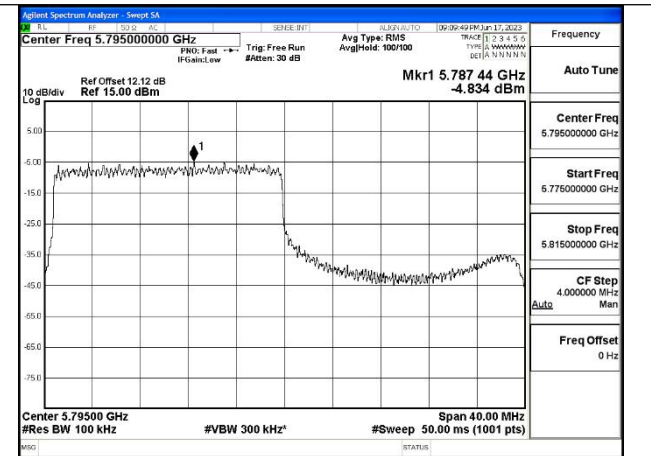

Mode:802.11ax HE40 Tone:242T Frequency:5795MHz
Ant:Chain0