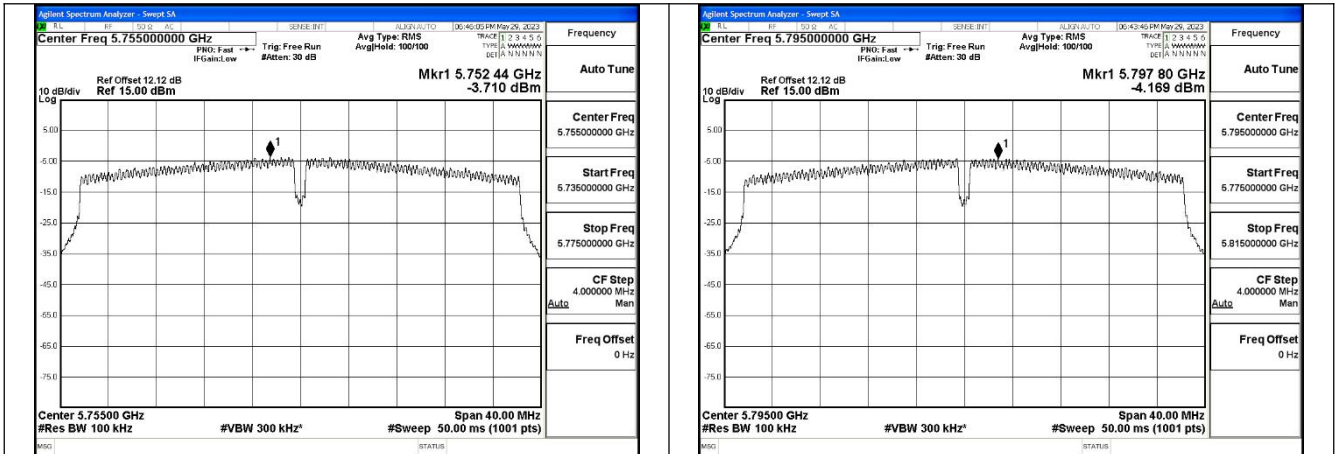

Test Mode: 802.11ac VHT40

Mode:802.11ac VHT40 Frequency:5755MHz
Ant:Chain0

Mode:802.11ac VHT40 Frequency:5795MHz
Ant:Chain0