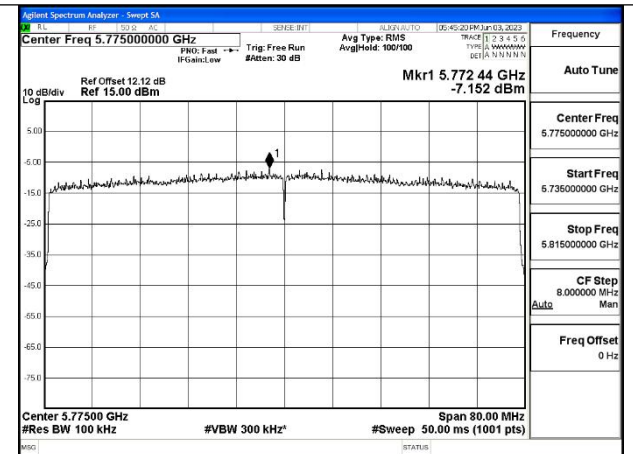

Mode:802.11ax HE80 Tone:26T Frequency:5775MHz  
Ant:Chain1

Mode:802.11ax HE80 Tone:52T Frequency:5775MHz  
Ant:Chain0

Mode:802.11ax HE80 Tone:52T Frequency:5775MHz  
Ant:Chain1

Mode:802.11ax HE80 Tone:106T Frequency:5775MHz  
Ant:Chain0

Mode:802.11ax HE80 Tone:106T Frequency:5775MHz  
Ant:Chain1

Mode:802.11ax HE80 Tone:242T Frequency:5775MHz  
Ant:Chain0

Mode:802.11ax HE80 Tone:242T Frequency:5775MHz  
Ant:Chain1

Mode:802.11ax HE80 Tone:484T Frequency:5775MHz  
Ant:Chain0

Mode:802.11ax HE80 Tone:484T Frequency:5775MHz  
Ant:Chain1

Mode:802.11ax HE80 Tone:996T Frequency:5775MHz  
Ant:Chain0

Mode:802.11ax HE80 Tone:996T Frequency:5775MHz  
Ant:Chain1