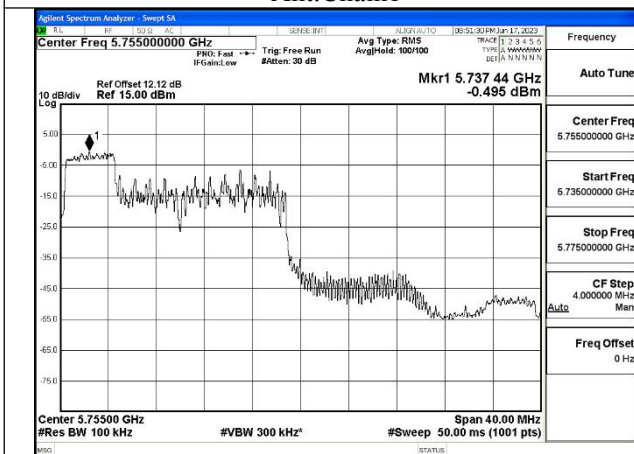

Mode:802.11ac VHT40 Frequency:5755MHz  
Ant:Chain1

Mode:802.11ac VHT40 Frequency:5795MHz  
Ant:Chain1

Test Mode: 802.11ax HE40

Mode:802.11ax HE40 Tone:26T Frequency:5755MHz  
Ant:Chain0

Mode:802.11ax HE40 Tone:26T Frequency:5795MHz  
Ant:Chain0

Mode:802.11ax HE40 Tone:26T Frequency:5755MHz  
Ant:Chain1

Mode:802.11ax HE40 Tone:26T Frequency:5795MHz  
Ant:Chain1

Mode:802.11ax HE40 Tone:52T Frequency:5755MHz  
Ant:Chain0

Mode:802.11ax HE40 Tone:52T Frequency:5795MHz  
Ant:Chain0