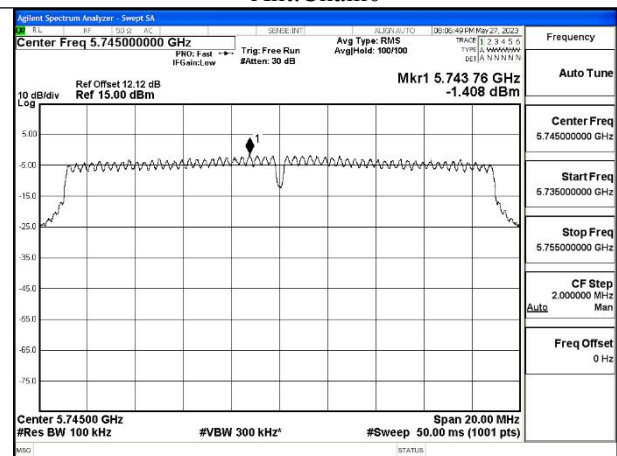

Test Mode: 802.11ac VHT20

Mode:802.11ac VHT20 Frequency:5745MHz  
Ant:Chain0

Mode:802.11ac VHT20 Frequency:5785MHz  
Ant:Chain0

Mode:802.11ac VHT20 Frequency:5825MHz  
Ant:Chain0

Mode:802.11ac VHT20 Frequency:5745MHz  
Ant:Chain1

Mode:802.11ac VHT20 Frequency:5785MHz  
Ant:Chain1

Mode:802.11ac VHT20 Frequency:5825MHz  
Ant:Chain1

Test Mode: 802.11ax HE20

Mode:802.11ax HE20 Tone:26T Frequency:5745MHz  
Ant:Chain0

Mode:802.11ax HE20 Tone:26T Frequency:5785MHz  
Ant:Chain0