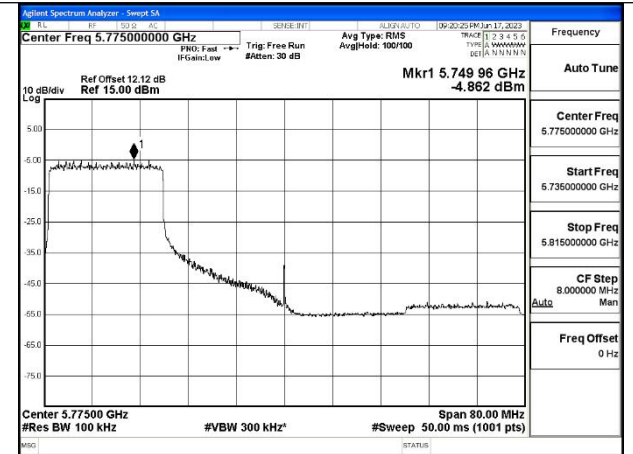

Mode:802.11ax HE80 Tone:26T Frequency:5775MHz  
Ant:Chain1

Mode:802.11ax HE80 Tone:52T Frequency:5775MHz  
Ant:Chain0

Mode:802.11ax HE80 Tone:52T Frequency:5775MHz  
Ant:Chain1

Mode:802.11ax HE80 Tone:106T Frequency:5775MHz  
Ant:Chain0

Mode:802.11ax HE80 Tone:106T Frequency:5775MHz  
Ant:Chain1

Mode:802.11ax HE80 Tone:242T Frequency:5775MHz  
Ant:Chain0

Mode:802.11ax HE80 Tone:242T Frequency:5775MHz  
Ant:Chain1

Mode:802.11ax HE80 Tone:484T Frequency:5775MHz  
Ant:Chain0