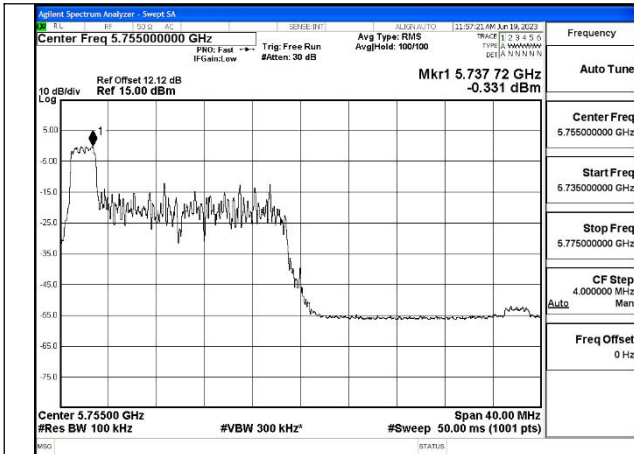

Test Mode: 802.11ax HE40

Mode:802.11ax HE40 Tone:26T Frequency:5755MHz
Ant:Chain0