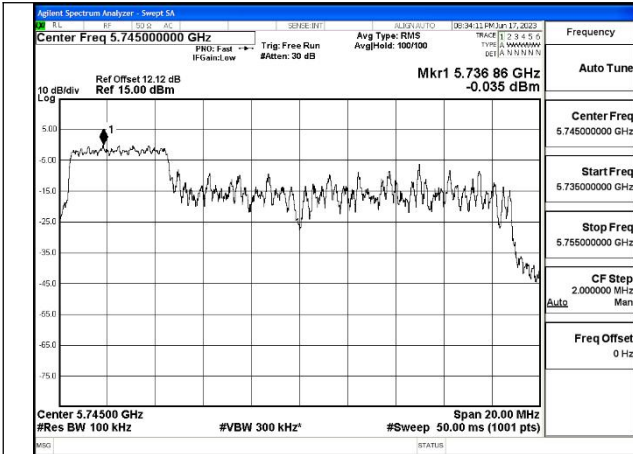

Mode:802.11ac VHT20 Frequency:5785MHz  
Ant:Chain1

Mode:802.11ac VHT20 Frequency:5825MHz  
Ant:Chain1

Test Mode: 802.11ax HE20

Mode:802.11ax HE20 Tone:26T Frequency:5745MHz  
Ant:Chain0

Mode:802.11ax HE20 Tone:26T Frequency:5785MHz  
Ant:Chain0

Mode:802.11ax HE20 Tone:26T Frequency:5825MHz  
Ant:Chain0

Mode:802.11ax HE20 Tone:26T Frequency:5745MHz  
Ant:Chain1

Mode:802.11ax HE20 Tone:26T Frequency:5785MHz  
Ant:Chain1

Mode:802.11ax HE20 Tone:26T Frequency:5825MHz  
Ant:Chain1