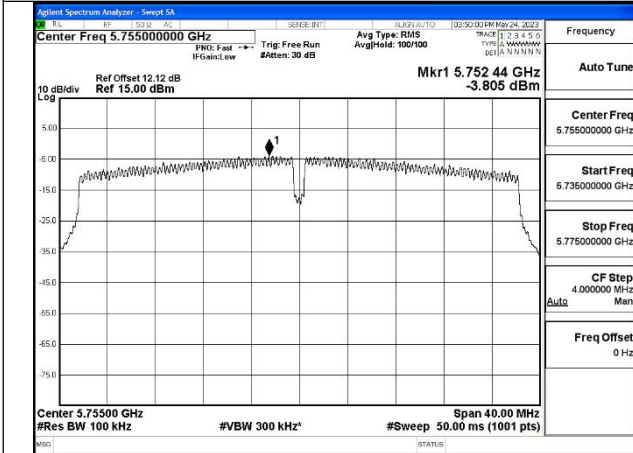

Mode:802.11ax HE20 Tone:242T Frequency:5785MHz  
Ant:Chain1

Mode:802.11ax HE20 Tone:242T Frequency:5825MHz  
Ant:Chain1

Test Mode: 802.11n HT40

Mode:802.11n HT40 Frequency:5755MHz Ant:Chain0

Mode:802.11n HT40 Frequency:5795MHz Ant:Chain0