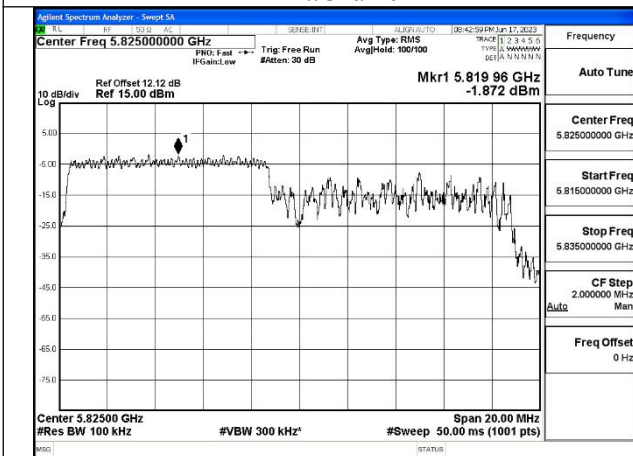

Mode:802.11ax HE20 Tone:52T Frequency:5785MHz  
Ant:Chain1

Mode:802.11ax HE20 Tone:52T Frequency:5825MHz  
Ant:Chain1

Mode:802.11ax HE20 Tone:106T Frequency:5745MHz  
Ant:Chain0

Mode:802.11ax HE20 Tone:106T Frequency:5785MHz  
Ant:Chain0

Mode:802.11ax HE20 Tone:106T Frequency:5825MHz  
Ant:Chain0

Mode:802.11ax HE20 Tone:106T Frequency:5745MHz  
Ant:Chain1

Mode:802.11ax HE20 Tone:106T Frequency:5785MHz  
Ant:Chain1

Mode:802.11ax HE20 Tone:106T Frequency:5825MHz  
Ant:Chain1