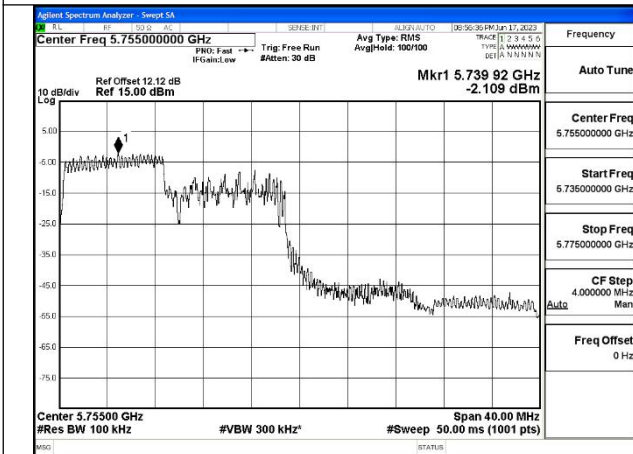

Mode:802.11ax HE40 Tone:52T Frequency:5755MHz  
Ant:Chain1

Mode:802.11ax HE40 Tone:52T Frequency:5795MHz  
Ant:Chain1

Mode:802.11ax HE40 Tone:106T Frequency:5755MHz  
Ant:Chain0

Mode:802.11ax HE40 Tone:106T Frequency:5795MHz  
Ant:Chain0

Mode:802.11ax HE40 Tone:106T Frequency:5755MHz  
Ant:Chain1

Mode:802.11ax HE40 Tone:106T Frequency:5795MHz  
Ant:Chain1

Mode:802.11ax HE40 Tone:242T Frequency:5755MHz  
Ant:Chain0

Mode:802.11ax HE40 Tone:242T Frequency:5795MHz  
Ant:Chain0