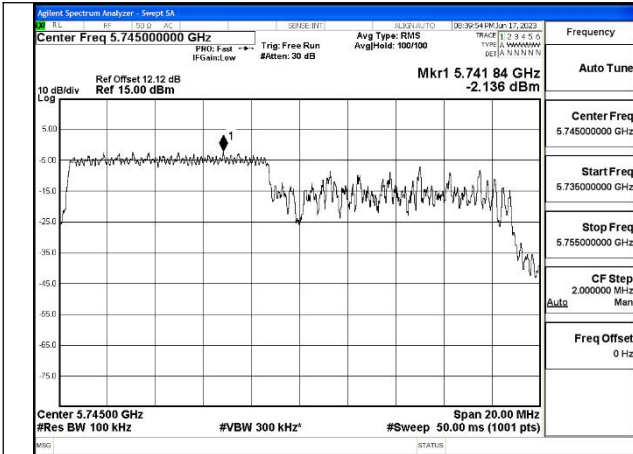

Mode:802.11ax HE20 Tone:52T Frequency:5745MHz  
Ant:Chain0

Mode:802.11ax HE20 Tone:52T Frequency:5785MHz  
Ant:Chain0

Mode:802.11ax HE20 Tone:52T Frequency:5825MHz  
Ant:Chain0

Mode:802.11ax HE20 Tone:52T Frequency:5745MHz  
Ant:Chain1

Mode:802.11ax HE20 Tone:52T Frequency:5785MHz  
Ant:Chain1

Mode:802.11ax HE20 Tone:52T Frequency:5825MHz  
Ant:Chain1

Mode:802.11ax HE20 Tone:106T Frequency:5745MHz  
Ant:Chain0

Mode:802.11ax HE20 Tone:106T Frequency:5785MHz  
Ant:Chain0