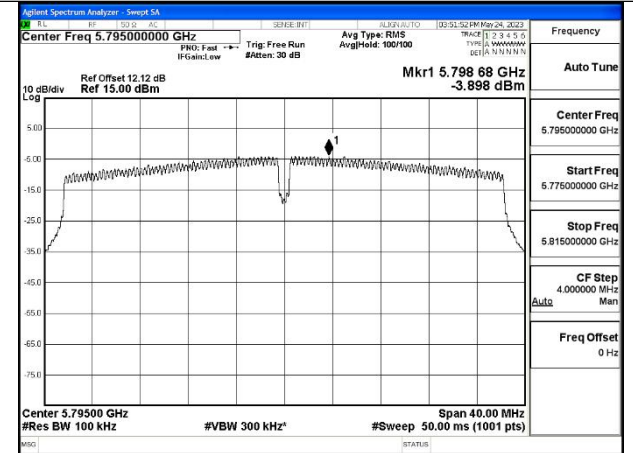

Mode:802.11ax HE20 Tone:242T Frequency:5785MHz  
Ant:Chain1

Mode:802.11ax HE20 Tone:242T Frequency:5825MHz  
Ant:Chain1

Test Mode: 802.11n HT40

Mode:802.11n HT40 Frequency:5755MHz Ant:Chain0

Mode:802.11n HT40 Frequency:5795MHz Ant:Chain0