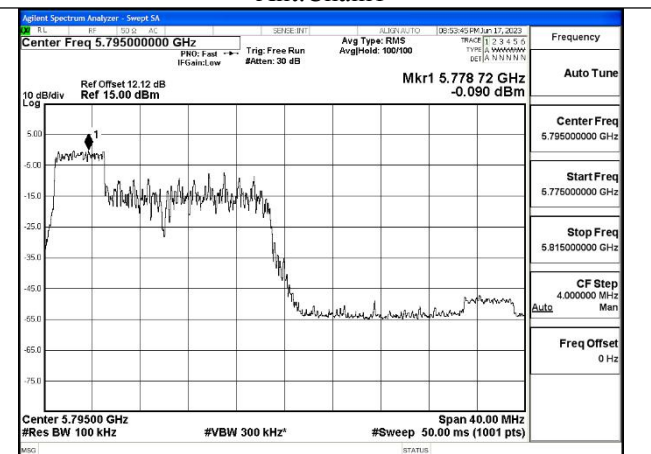

Mode:802.11ac VHT40 Frequency:5755MHz  
Ant:Chain1

Mode:802.11ac VHT40 Frequency:5795MHz  
Ant:Chain1

Test Mode: 802.11ax HE40

Mode:802.11ax HE40 Tone:26T Frequency:5755MHz  
Ant:Chain0

Mode:802.11ax HE40 Tone:26T Frequency:5795MHz  
Ant:Chain0

Mode:802.11ax HE40 Tone:26T Frequency:5755MHz  
Ant:Chain1

Mode:802.11ax HE40 Tone:26T Frequency:5795MHz  
Ant:Chain1

Mode:802.11ax HE40 Tone:52T Frequency:5755MHz  
Ant:Chain0

Mode:802.11ax HE40 Tone:52T Frequency:5795MHz  
Ant:Chain0