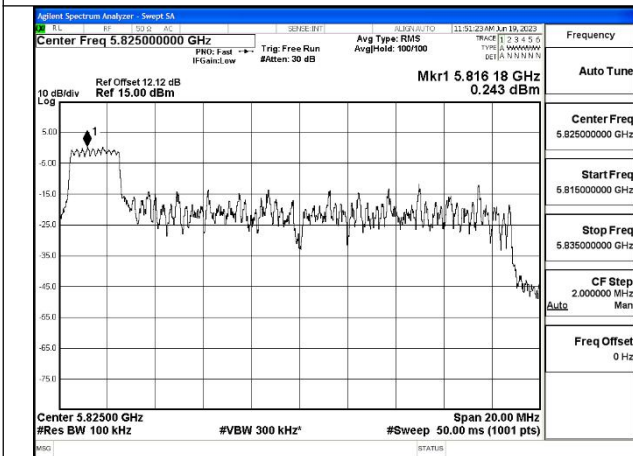

Mode:802.11ac VHT20 Frequency:5785MHz  
Ant:Chain1

Mode:802.11ac VHT20 Frequency:5825MHz  
Ant:Chain1

Test Mode: 802.11ax HE20

Mode:802.11ax HE20 Tone:26T Frequency:5745MHz  
Ant:Chain0

Mode:802.11ax HE20 Tone:26T Frequency:5785MHz  
Ant:Chain0

Mode:802.11ax HE20 Tone:26T Frequency:5825MHz  
Ant:Chain0

Mode:802.11ax HE20 Tone:26T Frequency:5745MHz  
Ant:Chain1

Mode:802.11ax HE20 Tone:26T Frequency:5785MHz  
Ant:Chain1

Mode:802.11ax HE20 Tone:26T Frequency:5825MHz  
Ant:Chain1