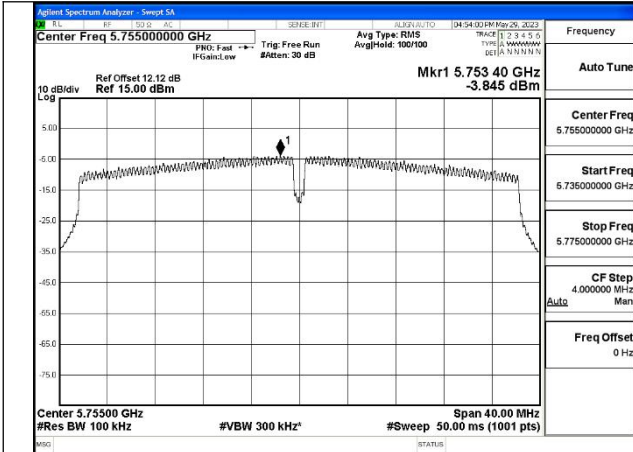

Test Mode: 802.11n HT40

Mode:802.11n HT40 Frequency:5755MHz Ant:Chain0