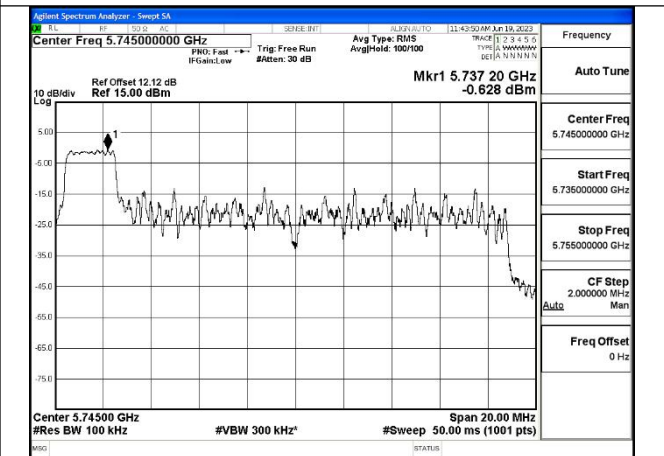

Mode:802.11ac VHT20 Frequency:5785MHz  
Ant:Chain1

Mode:802.11ac VHT20 Frequency:5825MHz  
Ant:Chain1

Test Mode: 802.11ax HE20

Mode:802.11ax HE20 Tone:26T Frequency:5745MHz  
Ant:Chain0

Mode:802.11ax HE20 Tone:26T Frequency:5785MHz  
Ant:Chain0