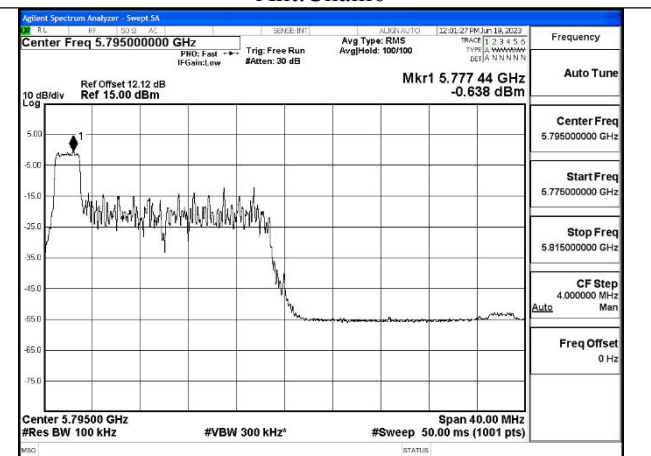

Mode:802.11ac VHT40 Frequency:5755MHz  
Ant:Chain1

Mode:802.11ac VHT40 Frequency:5795MHz  
Ant:Chain1

Test Mode: 802.11ax HE40

Mode:802.11ax HE40 Tone:26T Frequency:5755MHz  
Ant:Chain0

Mode:802.11ax HE40 Tone:26T Frequency:5795MHz  
Ant:Chain0

Mode:802.11ax HE40 Tone:26T Frequency:5755MHz  
Ant:Chain1

Mode:802.11ax HE40 Tone:26T Frequency:5795MHz  
Ant:Chain1

Mode:802.11ax HE40 Tone:52T Frequency:5755MHz  
Ant:Chain0

Mode:802.11ax HE40 Tone:52T Frequency:5795MHz  
Ant:Chain0