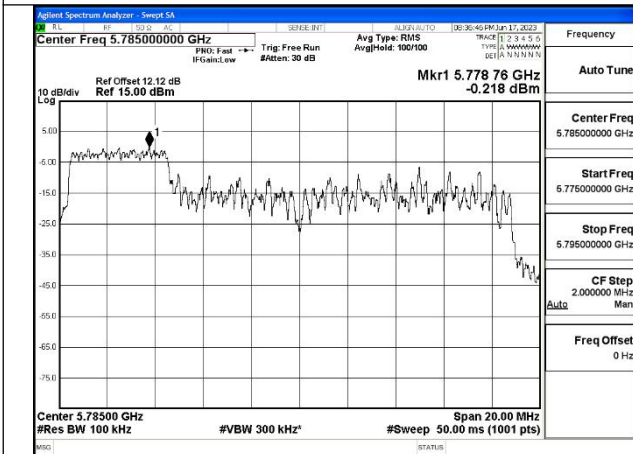

Mode:802.11ax HE20 Tone:52T Frequency:5745MHz  
Ant:Chain0

Mode:802.11ax HE20 Tone:52T Frequency:5785MHz  
Ant:Chain0

Mode:802.11ax HE20 Tone:52T Frequency:5825MHz  
Ant:Chain0

Mode:802.11ax HE20 Tone:52T Frequency:5745MHz  
Ant:Chain1

Mode:802.11ax HE20 Tone:52T Frequency:5785MHz  
Ant:Chain1

Mode:802.11ax HE20 Tone:52T Frequency:5825MHz  
Ant:Chain1

Mode:802.11ax HE20 Tone:106T Frequency:5745MHz  
Ant:Chain0

Mode:802.11ax HE20 Tone:106T Frequency:5785MHz  
Ant:Chain0