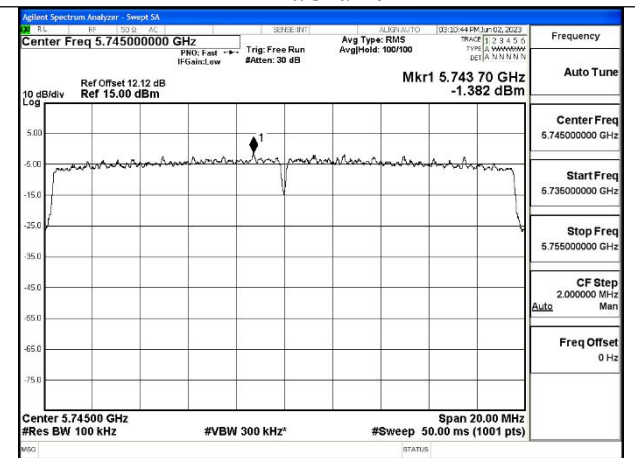

Mode:802.11ax HE20 Tone:106T Frequency:5825MHz  
Ant:Chain0

Mode:802.11ax HE20 Tone:106T Frequency:5745MHz  
Ant:Chain1

Mode:802.11ax HE20 Tone:106T Frequency:5785MHz  
Ant:Chain1

Mode:802.11ax HE20 Tone:106T Frequency:5825MHz  
Ant:Chain1

Mode:802.11ax HE20 Tone:242T Frequency:5745MHz  
Ant:Chain0

Mode:802.11ax HE20 Tone:242T Frequency:5785MHz  
Ant:Chain0

Mode:802.11ax HE20 Tone:242T Frequency:5825MHz  
Ant:Chain0

Mode:802.11ax HE20 Tone:242T Frequency:5745MHz  
Ant:Chain1