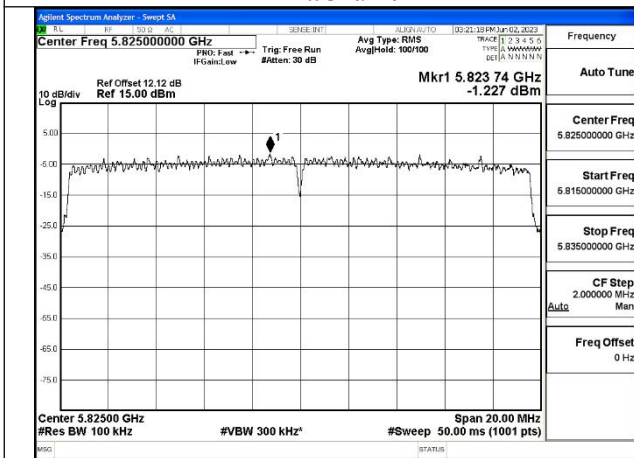

Mode:802.11ax HE20 Tone:242T Frequency:5825MHz
Ant:Chain0