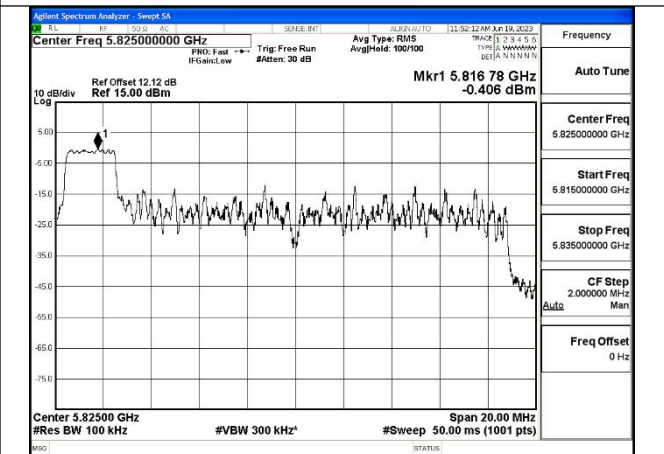

Mode:802.11ac VHT20 Frequency:5785MHz  
Ant:Chain1

Mode:802.11ac VHT20 Frequency:5825MHz  
Ant:Chain1

Test Mode: 802.11ax HE20

Mode:802.11ax HE20 Tone:26T Frequency:5745MHz  
Ant:Chain0

Mode:802.11ax HE20 Tone:26T Frequency:5785MHz  
Ant:Chain0

Mode:802.11ax HE20 Tone:26T Frequency:5825MHz  
Ant:Chain0

Mode:802.11ax HE20 Tone:26T Frequency:5745MHz  
Ant:Chain1

Mode:802.11ax HE20 Tone:26T Frequency:5785MHz  
Ant:Chain1

Mode:802.11ax HE20 Tone:26T Frequency:5825MHz  
Ant:Chain1