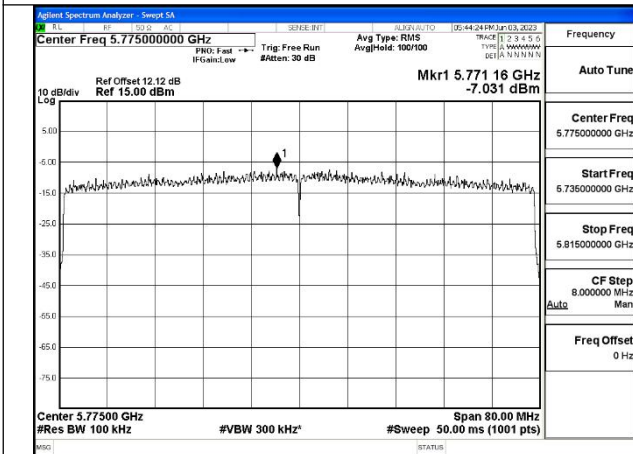

Mode:802.11ax HE80 Tone:26T Frequency:5775MHz  
Ant:Chain1

Mode:802.11ax HE80 Tone:52T Frequency:5775MHz  
Ant:Chain0

Mode:802.11ax HE80 Tone:52T Frequency:5775MHz  
Ant:Chain1

Mode:802.11ax HE80 Tone:106T Frequency:5775MHz  
Ant:Chain0

Mode:802.11ax HE80 Tone:106T Frequency:5775MHz  
Ant:Chain1

Mode:802.11ax HE80 Tone:242T Frequency:5775MHz  
Ant:Chain0

Mode:802.11ax HE80 Tone:242T Frequency:5775MHz  
Ant:Chain1

Mode:802.11ax HE80 Tone:484T Frequency:5775MHz  
Ant:Chain0

Mode:802.11ax HE80 Tone:484T Frequency:5775MHz  
Ant:Chain1

Mode:802.11ax HE80 Tone:996T Frequency:5775MHz  
Ant:Chain0

Mode:802.11ax HE80 Tone:996T Frequency:5775MHz  
Ant:Chain1