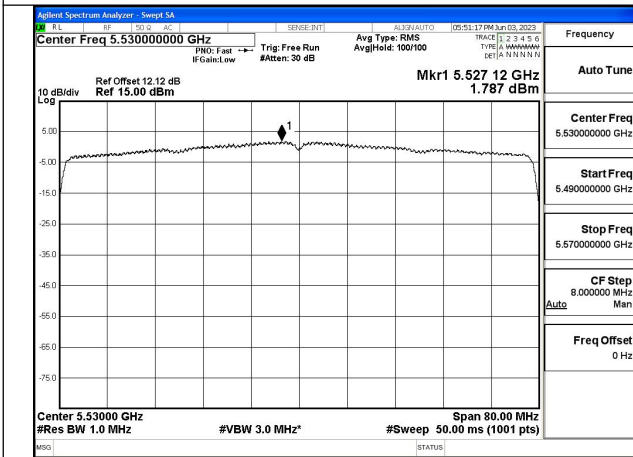

Mode:802.11ax HE80 Tone:242T Frequency:5530MHz
Ant:Chain0

Mode:802.11ax HE80 Tone:242T Frequency:5610MHz
Ant:Chain0

Mode:802.11ax HE80 Tone:242T Frequency:5530MHz
Ant:Chain1

Mode:802.11ax HE80 Tone:242T Frequency:5610MHz
Ant:Chain1

Mode:802.11ax HE80 Tone:484T Frequency:5530MHz
Ant:Chain0

Mode:802.11ax HE80 Tone:484T Frequency:5610MHz
Ant:Chain0

Mode:802.11ax HE80 Tone:484T Frequency:5530MHz
Ant:Chain1

Mode:802.11ax HE80 Tone:484T Frequency:5610MHz
Ant:Chain1

Mode:802.11ax HE80 Tone:996T Frequency:5530MHz
Ant:Chain0

Mode:802.11ax HE80 Tone:996T Frequency:5610MHz
Ant:Chain0

Mode:802.11ax HE80 Tone:996T Frequency:5530MHz
Ant:Chain1

Mode:802.11ax HE80 Tone:996T Frequency:5610MHz
Ant:Chain1