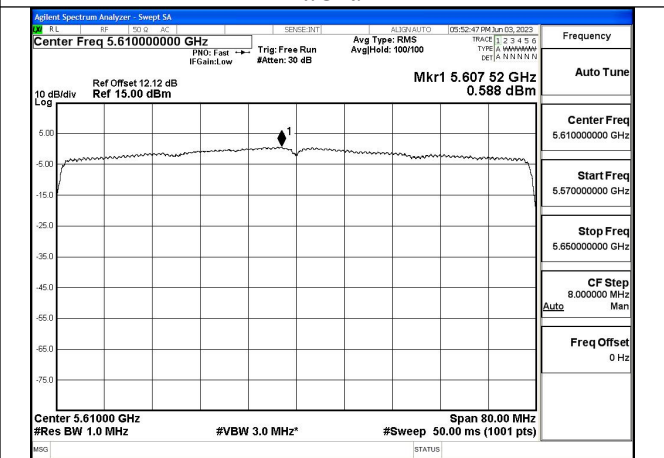

Mode:802.11ax HE80 Tone:242T Frequency:5530MHz
Ant:Chain0

Mode:802.11ax HE80 Tone:242T Frequency:5610MHz
Ant:Chain0

Mode:802.11ax HE80 Tone:242T Frequency:5530MHz
Ant:Chain1

Mode:802.11ax HE80 Tone:242T Frequency:5610MHz
Ant:Chain1

Mode:802.11ax HE80 Tone:484T Frequency:5530MHz
Ant:Chain0

Mode:802.11ax HE80 Tone:484T Frequency:5610MHz
Ant:Chain0

Mode:802.11ax HE80 Tone:484T Frequency:5530MHz
Ant:Chain1

Mode:802.11ax HE80 Tone:484T Frequency:5610MHz
Ant:Chain1

Mode:802.11ax HE80 Tone:996T Frequency:5530MHz
Ant:Chain0

Mode:802.11ax HE80 Tone:996T Frequency:5610MHz
Ant:Chain0

Mode:802.11ax HE80 Tone:996T Frequency:5530MHz
Ant:Chain1

Mode:802.11ax HE80 Tone:996T Frequency:5610MHz
Ant:Chain1