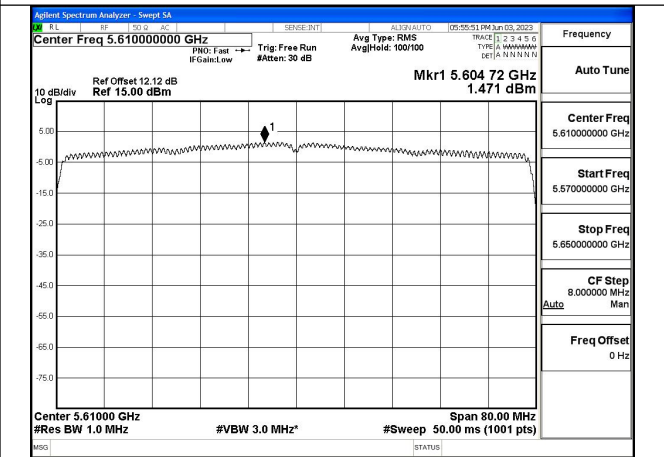

Mode:802.11ax HE80 Tone:242T Frequency:5530MHz
Ant:Chain0

Mode:802.11ax HE80 Tone:242T Frequency:5610MHz
Ant:Chain0

Mode:802.11ax HE80 Tone:242T Frequency:5530MHz
Ant:Chain1

Mode:802.11ax HE80 Tone:242T Frequency:5610MHz
Ant:Chain1

Mode:802.11ax HE80 Tone:484T Frequency:5530MHz
Ant:Chain0

Mode:802.11ax HE80 Tone:484T Frequency:5610MHz
Ant:Chain0

Mode:802.11ax HE80 Tone:484T Frequency:5530MHz
Ant:Chain1

Mode:802.11ax HE80 Tone:484T Frequency:5610MHz
Ant:Chain1

Mode:802.11ax HE80 Tone:996T Frequency:5530MHz
Ant:Chain0

Mode:802.11ax HE80 Tone:996T Frequency:5610MHz
Ant:Chain0

Mode:802.11ax HE80 Tone:996T Frequency:5530MHz
Ant:Chain1

Mode:802.11ax HE80 Tone:996T Frequency:5610MHz
Ant:Chain1