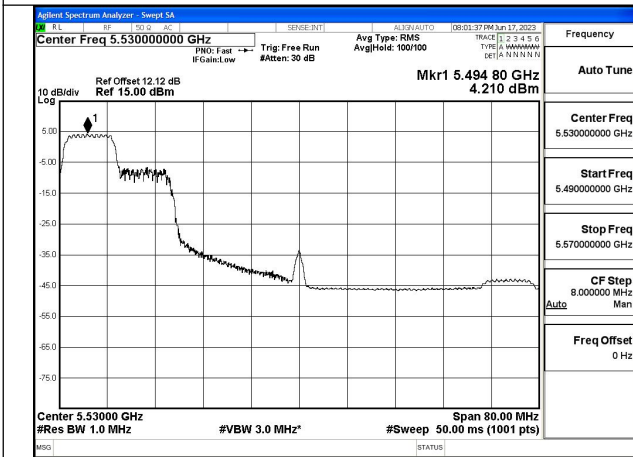

Mode:802.11ax HE80 Tone:52T Frequency:5530MHz
Ant:Chain0

Mode:802.11ax HE80 Tone:52T Frequency:5610MHz
Ant:Chain0

Mode:802.11ax HE80 Tone:52T Frequency:5530MHz
Ant:Chain1

Mode:802.11ax HE80 Tone:52T Frequency:5610MHz
Ant:Chain1

Mode:802.11ax HE80 Tone:106T Frequency:5530MHz
Ant:Chain0

Mode:802.11ax HE80 Tone:106T Frequency:5610MHz
Ant:Chain0

Mode:802.11ax HE80 Tone:106T Frequency:5530MHz
Ant:Chain1

Mode:802.11ax HE80 Tone:106T Frequency:5610MHz
Ant:Chain1