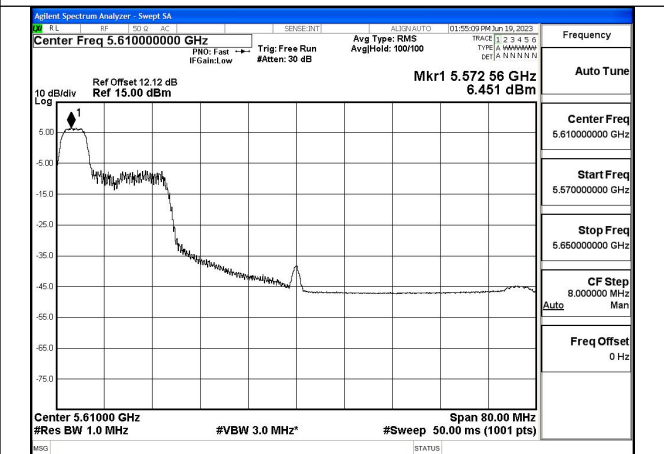

Test Mode: 802.11ax HE80

Mode:802.11ax HE80 Tone:26T Frequency:5530MHz
Ant:Chain0

Mode:802.11ax HE80 Tone:26T Frequency:5610MHz
Ant:Chain0

Mode:802.11ax HE80 Tone:26T Frequency:5530MHz
Ant:Chain1

Mode:802.11ax HE80 Tone:26T Frequency:5610MHz
Ant:Chain1

Mode:802.11ax HE80 Tone:52T Frequency:5530MHz
Ant:Chain0

Mode:802.11ax HE80 Tone:52T Frequency:5610MHz
Ant:Chain0

Mode:802.11ax HE80 Tone:52T Frequency:5530MHz
Ant:Chain1

Mode:802.11ax HE80 Tone:52T Frequency:5610MHz
Ant:Chain1

Mode:802.11ax HE80 Tone:106T Frequency:5530MHz
Ant:Chain0

Mode:802.11ax HE80 Tone:106T Frequency:5610MHz
Ant:Chain0

Mode:802.11ax HE80 Tone:106T Frequency:5530MHz
Ant:Chain1

Mode:802.11ax HE80 Tone:106T Frequency:5610MHz
Ant:Chain1