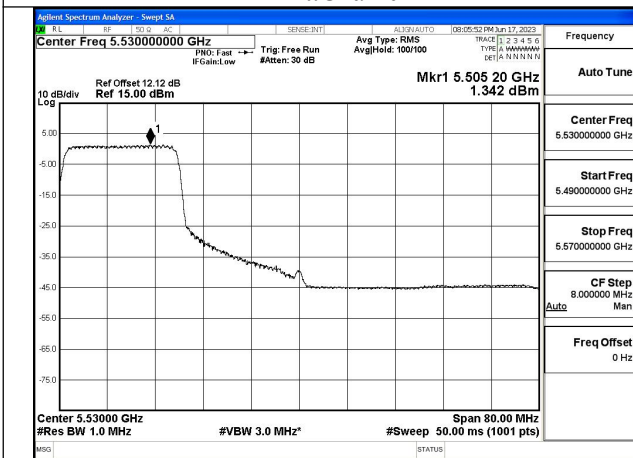

Mode:802.11ax HE80 Tone:106T Frequency:5530MHz
Ant:Chain0

Mode:802.11ax HE80 Tone:106T Frequency:5610MHz
Ant:Chain0

Mode:802.11ax HE80 Tone:106T Frequency:5530MHz
Ant:Chain1

Mode:802.11ax HE80 Tone:106T Frequency:5610MHz
Ant:Chain1

Mode:802.11ax HE80 Tone:242T Frequency:5530MHz
Ant:Chain0

Mode:802.11ax HE80 Tone:242T Frequency:5610MHz
Ant:Chain0

Mode:802.11ax HE80 Tone:242T Frequency:5530MHz
Ant:Chain1

Mode:802.11ax HE80 Tone:242T Frequency:5610MHz
Ant:Chain1