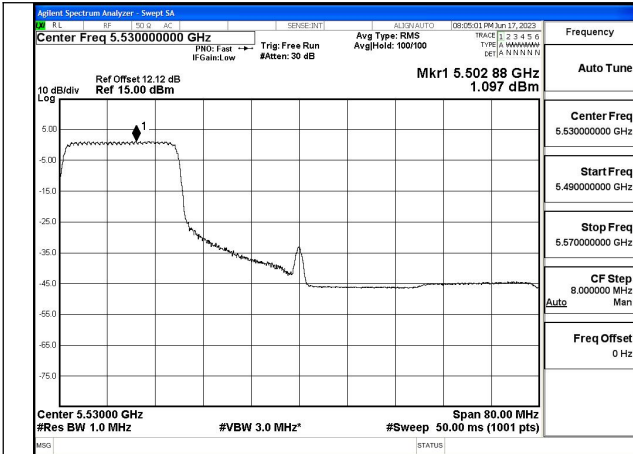

Mode:802.11ax HE80 Tone:106T Frequency:5530MHz
Ant:Chain0

Mode:802.11ax HE80 Tone:106T Frequency:5610MHz
Ant:Chain0

Mode:802.11ax HE80 Tone:106T Frequency:5530MHz
Ant:Chain1

Mode:802.11ax HE80 Tone:106T Frequency:5610MHz
Ant:Chain1

Mode:802.11ax HE80 Tone:242T Frequency:5530MHz
Ant:Chain0

Mode:802.11ax HE80 Tone:242T Frequency:5610MHz
Ant:Chain0

Mode:802.11ax HE80 Tone:242T Frequency:5530MHz
Ant:Chain1

Mode:802.11ax HE80 Tone:242T Frequency:5610MHz
Ant:Chain1