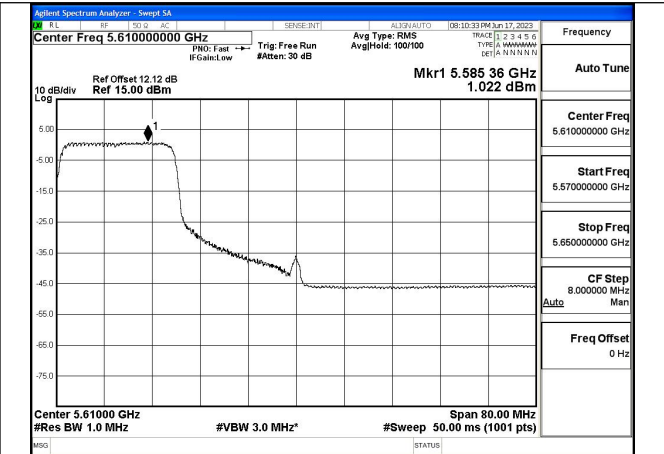

Mode:802.11ax HE80 Tone:106T Frequency:5530MHz
Ant:Chain0

Mode:802.11ax HE80 Tone:106T Frequency:5610MHz
Ant:Chain0

Mode:802.11ax HE80 Tone:106T Frequency:5530MHz
Ant:Chain1

Mode:802.11ax HE80 Tone:106T Frequency:5610MHz
Ant:Chain1

Mode:802.11ax HE80 Tone:242T Frequency:5530MHz
Ant:Chain0

Mode:802.11ax HE80 Tone:242T Frequency:5610MHz
Ant:Chain0

Mode:802.11ax HE80 Tone:242T Frequency:5530MHz
Ant:Chain1

Mode:802.11ax HE80 Tone:242T Frequency:5610MHz
Ant:Chain1