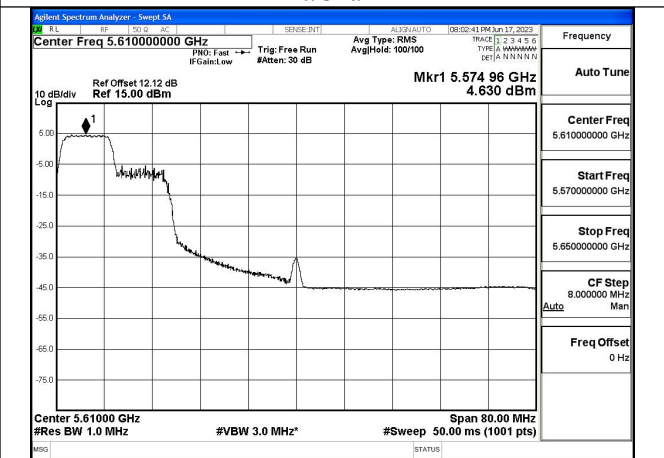

Mode:802.11ax HE80 Tone:52T Frequency:5530MHz
Ant:Chain0

Mode:802.11ax HE80 Tone:52T Frequency:5610MHz
Ant:Chain0

Mode:802.11ax HE80 Tone:52T Frequency:5530MHz
Ant:Chain1

Mode:802.11ax HE80 Tone:52T Frequency:5610MHz
Ant:Chain1

Mode:802.11ax HE80 Tone:106T Frequency:5530MHz
Ant:Chain0

Mode:802.11ax HE80 Tone:106T Frequency:5610MHz
Ant:Chain0

Mode:802.11ax HE80 Tone:106T Frequency:5530MHz
Ant:Chain1

Mode:802.11ax HE80 Tone:106T Frequency:5610MHz
Ant:Chain1