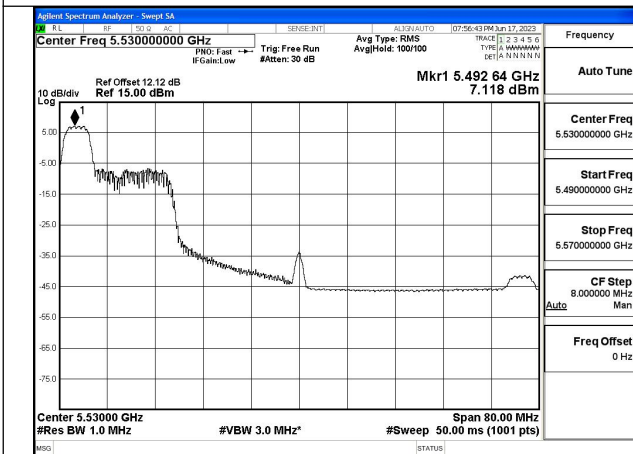

Test Mode: 802.11ax HE80

Mode:802.11ax HE80 Tone:26T Frequency:5530MHz
Ant:Chain0

Mode:802.11ax HE80 Tone:26T Frequency:5610MHz
Ant:Chain0

Mode:802.11ax HE80 Tone:26T Frequency:5530MHz
Ant:Chain1

Mode:802.11ax HE80 Tone:26T Frequency:5610MHz
Ant:Chain1

Mode:802.11ax HE80 Tone:52T Frequency:5530MHz
Ant:Chain0

Mode:802.11ax HE80 Tone:52T Frequency:5610MHz
Ant:Chain0

Mode:802.11ax HE80 Tone:52T Frequency:5530MHz
Ant:Chain1

Mode:802.11ax HE80 Tone:52T Frequency:5610MHz
Ant:Chain1

Mode:802.11ax HE80 Tone:106T Frequency:5530MHz
Ant:Chain0

Mode:802.11ax HE80 Tone:106T Frequency:5610MHz
Ant:Chain0

Mode:802.11ax HE80 Tone:106T Frequency:5530MHz
Ant:Chain1

Mode:802.11ax HE80 Tone:106T Frequency:5610MHz
Ant:Chain1