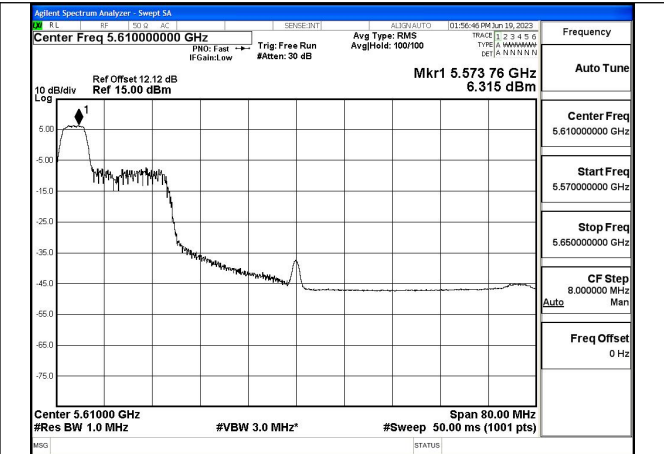

Test Mode: 802.11ax HE80

Mode:802.11ax HE80 Tone:26T Frequency:5530MHz
Ant:Chain0

Mode:802.11ax HE80 Tone:26T Frequency:5610MHz
Ant:Chain0

Mode:802.11ax HE80 Tone:26T Frequency:5530MHz
Ant:Chain1

Mode:802.11ax HE80 Tone:26T Frequency:5610MHz
Ant:Chain1

Mode:802.11ax HE80 Tone:52T Frequency:5530MHz
Ant:Chain0

Mode:802.11ax HE80 Tone:52T Frequency:5610MHz
Ant:Chain0

Mode:802.11ax HE80 Tone:52T Frequency:5530MHz
Ant:Chain1

Mode:802.11ax HE80 Tone:52T Frequency:5610MHz
Ant:Chain1

Mode:802.11ax HE80 Tone:106T Frequency:5530MHz
Ant:Chain0

Mode:802.11ax HE80 Tone:106T Frequency:5610MHz
Ant:Chain0

Mode:802.11ax HE80 Tone:106T Frequency:5530MHz
Ant:Chain1

Mode:802.11ax HE80 Tone:106T Frequency:5610MHz
Ant:Chain1