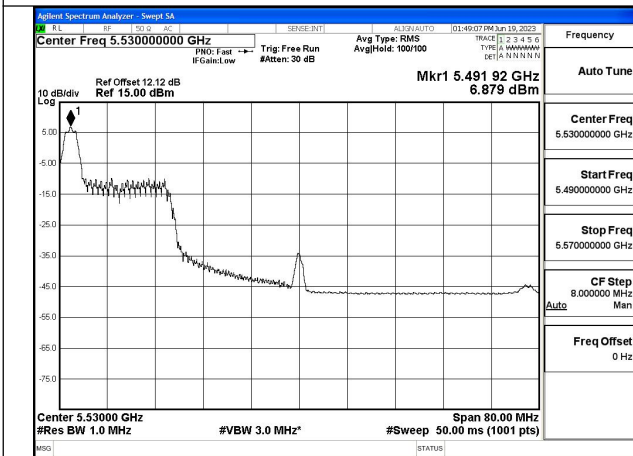

Test Mode: 802.11ax HE80

Mode:802.11ax HE80 Tone:26T Frequency:5530MHz
Ant:Chain0

Mode:802.11ax HE80 Tone:26T Frequency:5610MHz
Ant:Chain0

Mode:802.11ax HE80 Tone:26T Frequency:5530MHz
Ant:Chain1

Mode:802.11ax HE80 Tone:26T Frequency:5610MHz
Ant:Chain1

Mode:802.11ax HE80 Tone:52T Frequency:5530MHz
Ant:Chain0

Mode:802.11ax HE80 Tone:52T Frequency:5610MHz
Ant:Chain0

Mode:802.11ax HE80 Tone:52T Frequency:5530MHz
Ant:Chain1

Mode:802.11ax HE80 Tone:52T Frequency:5610MHz
Ant:Chain1

Mode:802.11ax HE80 Tone:106T Frequency:5530MHz
Ant:Chain0

Mode:802.11ax HE80 Tone:106T Frequency:5610MHz
Ant:Chain0

Mode:802.11ax HE80 Tone:106T Frequency:5530MHz
Ant:Chain1

Mode:802.11ax HE80 Tone:106T Frequency:5610MHz
Ant:Chain1