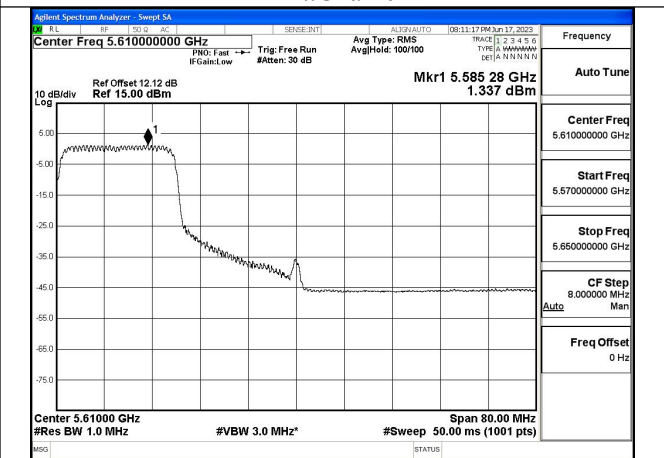

Mode:802.11ax HE80 Tone:106T Frequency:5530MHz
Ant:Chain0

Mode:802.11ax HE80 Tone:106T Frequency:5610MHz
Ant:Chain0

Mode:802.11ax HE80 Tone:106T Frequency:5530MHz
Ant:Chain1

Mode:802.11ax HE80 Tone:106T Frequency:5610MHz
Ant:Chain1

Mode:802.11ax HE80 Tone:242T Frequency:5530MHz
Ant:Chain0

Mode:802.11ax HE80 Tone:242T Frequency:5610MHz
Ant:Chain0

Mode:802.11ax HE80 Tone:242T Frequency:5530MHz
Ant:Chain1

Mode:802.11ax HE80 Tone:242T Frequency:5610MHz
Ant:Chain1