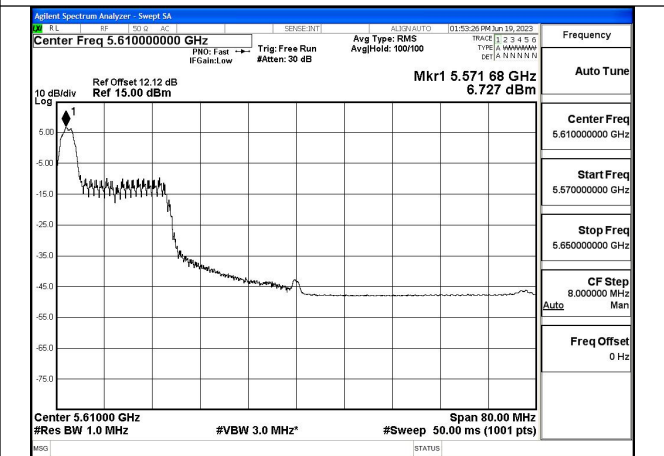

Test Mode: 802.11ax HE80

Mode:802.11ax HE80 Tone:26T Frequency:5530MHz
Ant:Chain0

Mode:802.11ax HE80 Tone:26T Frequency:5610MHz
Ant:Chain0

Mode:802.11ax HE80 Tone:26T Frequency:5530MHz
Ant:Chain1

Mode:802.11ax HE80 Tone:26T Frequency:5610MHz
Ant:Chain1

Mode:802.11ax HE80 Tone:52T Frequency:5530MHz
Ant:Chain0

Mode:802.11ax HE80 Tone:52T Frequency:5610MHz
Ant:Chain0

Mode:802.11ax HE80 Tone:52T Frequency:5530MHz
Ant:Chain1

Mode:802.11ax HE80 Tone:52T Frequency:5610MHz
Ant:Chain1

Mode:802.11ax HE80 Tone:106T Frequency:5530MHz
Ant:Chain0

Mode:802.11ax HE80 Tone:106T Frequency:5610MHz
Ant:Chain0

Mode:802.11ax HE80 Tone:106T Frequency:5530MHz
Ant:Chain1

Mode:802.11ax HE80 Tone:106T Frequency:5610MHz
Ant:Chain1