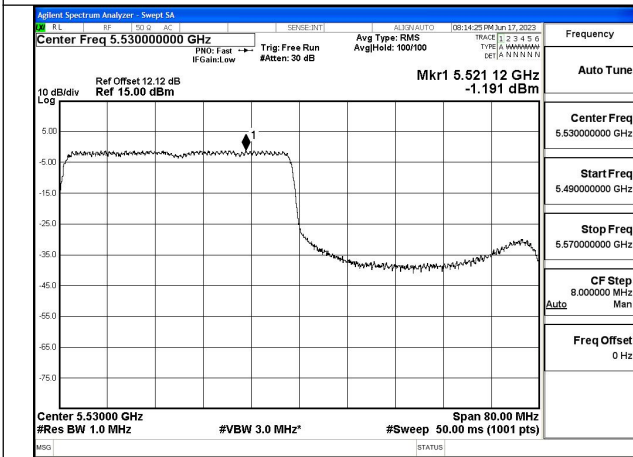

Mode:802.11ax HE80 Tone:242T Frequency:5530MHz
Ant:Chain0

Mode:802.11ax HE80 Tone:242T Frequency:5610MHz
Ant:Chain0

Mode:802.11ax HE80 Tone:242T Frequency:5530MHz
Ant:Chain1

Mode:802.11ax HE80 Tone:242T Frequency:5610MHz
Ant:Chain1

Mode:802.11ax HE80 Tone:484T Frequency:5530MHz
Ant:Chain0

Mode:802.11ax HE80 Tone:484T Frequency:5610MHz
Ant:Chain0

Mode:802.11ax HE80 Tone:484T Frequency:5530MHz
Ant:Chain1

Mode:802.11ax HE80 Tone:484T Frequency:5610MHz
Ant:Chain1