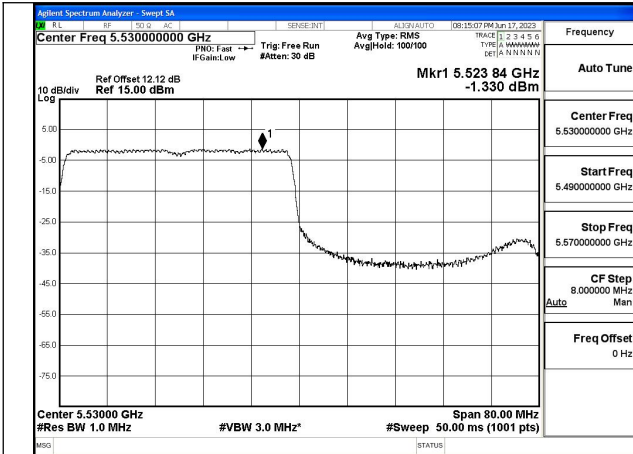

Mode:802.11ax HE80 Tone:242T Frequency:5530MHz
Ant:Chain0

Mode:802.11ax HE80 Tone:242T Frequency:5610MHz
Ant:Chain0

Mode:802.11ax HE80 Tone:242T Frequency:5530MHz
Ant:Chain1

Mode:802.11ax HE80 Tone:242T Frequency:5610MHz
Ant:Chain1

Mode:802.11ax HE80 Tone:484T Frequency:5530MHz
Ant:Chain0

Mode:802.11ax HE80 Tone:484T Frequency:5610MHz
Ant:Chain0

Mode:802.11ax HE80 Tone:484T Frequency:5530MHz
Ant:Chain1

Mode:802.11ax HE80 Tone:484T Frequency:5610MHz
Ant:Chain1