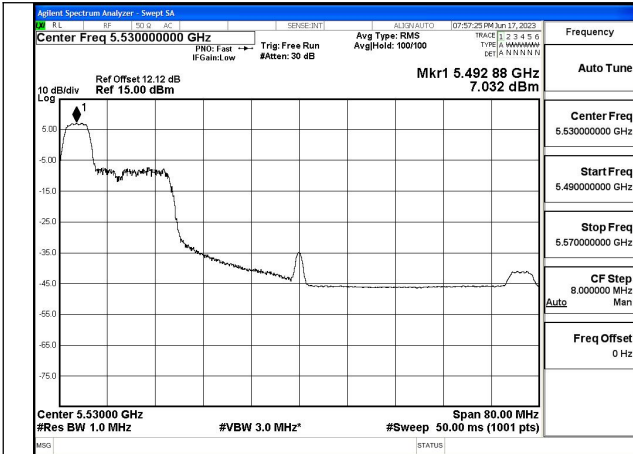

Test Mode: 802.11ax HE80

Mode:802.11ax HE80 Tone:26T Frequency:5530MHz
Ant:Chain0

Mode:802.11ax HE80 Tone:26T Frequency:5610MHz
Ant:Chain0

Mode:802.11ax HE80 Tone:26T Frequency:5530MHz
Ant:Chain1

Mode:802.11ax HE80 Tone:26T Frequency:5610MHz
Ant:Chain1

Mode:802.11ax HE80 Tone:52T Frequency:5530MHz
Ant:Chain0

Mode:802.11ax HE80 Tone:52T Frequency:5610MHz
Ant:Chain0

Mode:802.11ax HE80 Tone:52T Frequency:5530MHz
Ant:Chain1

Mode:802.11ax HE80 Tone:52T Frequency:5610MHz
Ant:Chain1