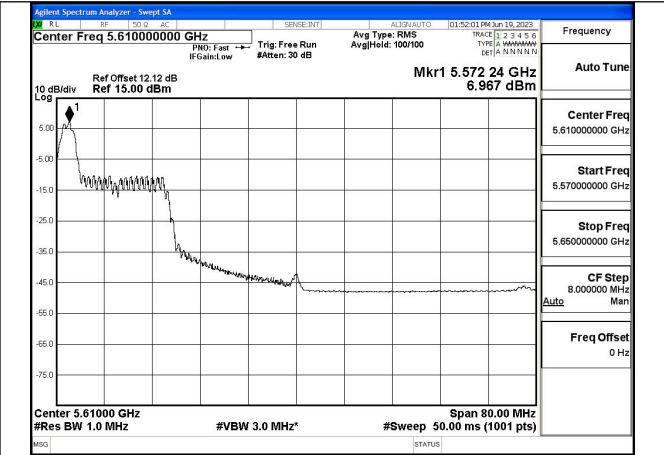

Test Mode: 802.11ax HE80

Mode:802.11ax HE80 Tone:26T Frequency:5530MHz
Ant:Chain0

Mode:802.11ax HE80 Tone:26T Frequency:5610MHz
Ant:Chain0

Mode:802.11ax HE80 Tone:26T Frequency:5530MHz
Ant:Chain1

Mode:802.11ax HE80 Tone:26T Frequency:5610MHz
Ant:Chain1

Mode:802.11ax HE80 Tone:52T Frequency:5530MHz
Ant:Chain0

Mode:802.11ax HE80 Tone:52T Frequency:5610MHz
Ant:Chain0

Mode:802.11ax HE80 Tone:52T Frequency:5530MHz
Ant:Chain1

Mode:802.11ax HE80 Tone:52T Frequency:5610MHz
Ant:Chain1

Mode:802.11ax HE80 Tone:106T Frequency:5530MHz
Ant:Chain0

Mode:802.11ax HE80 Tone:106T Frequency:5610MHz
Ant:Chain0

Mode:802.11ax HE80 Tone:106T Frequency:5530MHz
Ant:Chain1

Mode:802.11ax HE80 Tone:106T Frequency:5610MHz
Ant:Chain1