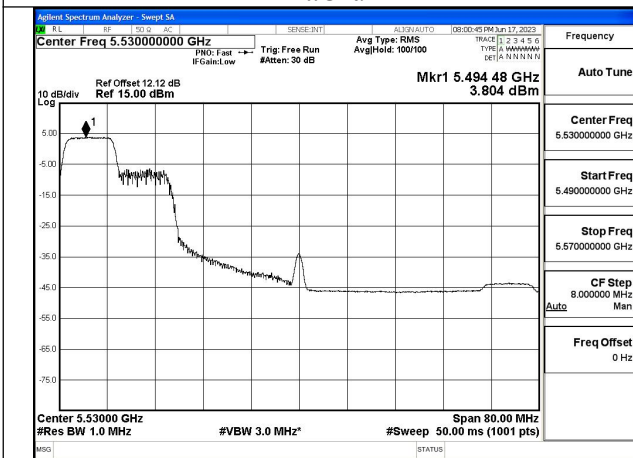

Mode:802.11ax HE80 Tone:52T Frequency:5530MHz
Ant:Chain0

Mode:802.11ax HE80 Tone:52T Frequency:5610MHz
Ant:Chain0

Mode:802.11ax HE80 Tone:52T Frequency:5530MHz
Ant:Chain1

Mode:802.11ax HE80 Tone:52T Frequency:5610MHz
Ant:Chain1

Mode:802.11ax HE80 Tone:106T Frequency:5530MHz
Ant:Chain0

Mode:802.11ax HE80 Tone:106T Frequency:5610MHz
Ant:Chain0

Mode:802.11ax HE80 Tone:106T Frequency:5530MHz
Ant:Chain1

Mode:802.11ax HE80 Tone:106T Frequency:5610MHz
Ant:Chain1