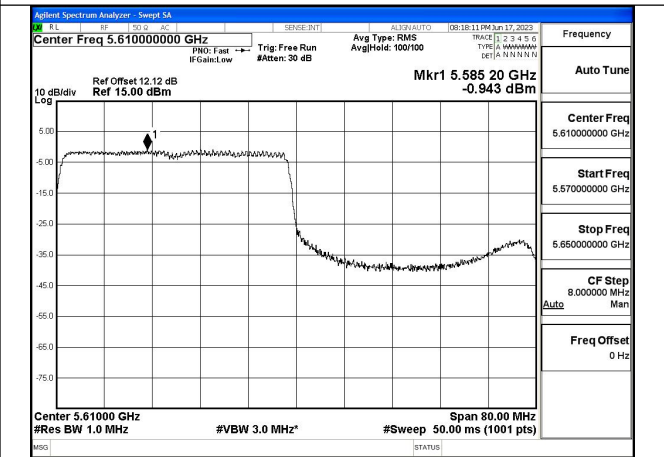

Mode:802.11ax HE80 Tone:242T Frequency:5530MHz
Ant:Chain0

Mode:802.11ax HE80 Tone:242T Frequency:5610MHz
Ant:Chain0

Mode:802.11ax HE80 Tone:242T Frequency:5530MHz
Ant:Chain1

Mode:802.11ax HE80 Tone:242T Frequency:5610MHz
Ant:Chain1

Mode:802.11ax HE80 Tone:484T Frequency:5530MHz
Ant:Chain0

Mode:802.11ax HE80 Tone:484T Frequency:5610MHz
Ant:Chain0

Mode:802.11ax HE80 Tone:484T Frequency:5530MHz
Ant:Chain1

Mode:802.11ax HE80 Tone:484T Frequency:5610MHz
Ant:Chain1