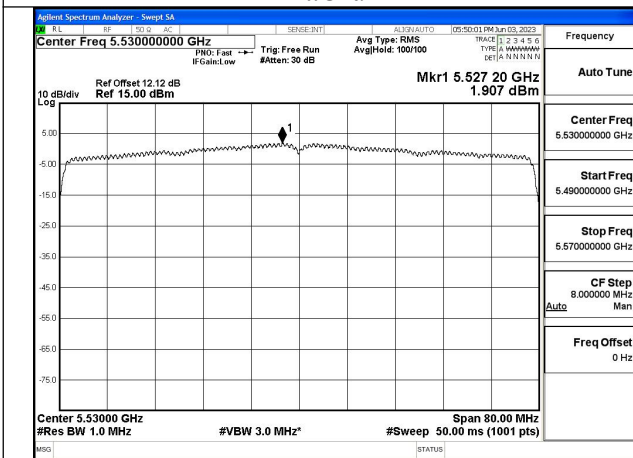

Mode:802.11ax HE80 Tone:484T Frequency:5530MHz
Ant:Chain0

Mode:802.11ax HE80 Tone:484T Frequency:5610MHz
Ant:Chain0

Mode:802.11ax HE80 Tone:484T Frequency:5530MHz
Ant:Chain1

Mode:802.11ax HE80 Tone:484T Frequency:5610MHz
Ant:Chain1

Mode:802.11ax HE80 Tone:996T Frequency:5530MHz
Ant:Chain0

Mode:802.11ax HE80 Tone:996T Frequency:5610MHz
Ant:Chain0

Mode:802.11ax HE80 Tone:996T Frequency:5530MHz
Ant:Chain1

Mode:802.11ax HE80 Tone:996T Frequency:5610MHz
Ant:Chain1