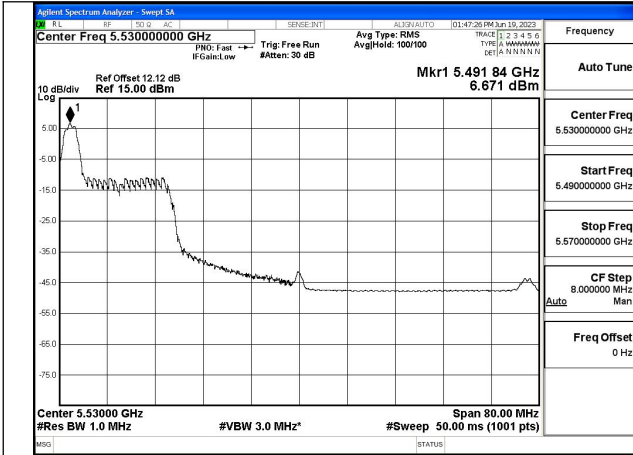

Test Mode: 802.11ax HE80

Mode:802.11ax HE80 Tone:26T Frequency:5530MHz
Ant:Chain0

Mode:802.11ax HE80 Tone:26T Frequency:5610MHz
Ant:Chain0

Mode:802.11ax HE80 Tone:26T Frequency:5530MHz
Ant:Chain1

Mode:802.11ax HE80 Tone:26T Frequency:5610MHz
Ant:Chain1

Mode:802.11ax HE80 Tone:52T Frequency:5530MHz
Ant:Chain0

Mode:802.11ax HE80 Tone:52T Frequency:5610MHz
Ant:Chain0

Mode:802.11ax HE80 Tone:52T Frequency:5530MHz
Ant:Chain1

Mode:802.11ax HE80 Tone:52T Frequency:5610MHz
Ant:Chain1

Mode:802.11ax HE80 Tone:106T Frequency:5530MHz
Ant:Chain0

Mode:802.11ax HE80 Tone:106T Frequency:5610MHz
Ant:Chain0

Mode:802.11ax HE80 Tone:106T Frequency:5530MHz
Ant:Chain1

Mode:802.11ax HE80 Tone:106T Frequency:5610MHz
Ant:Chain1