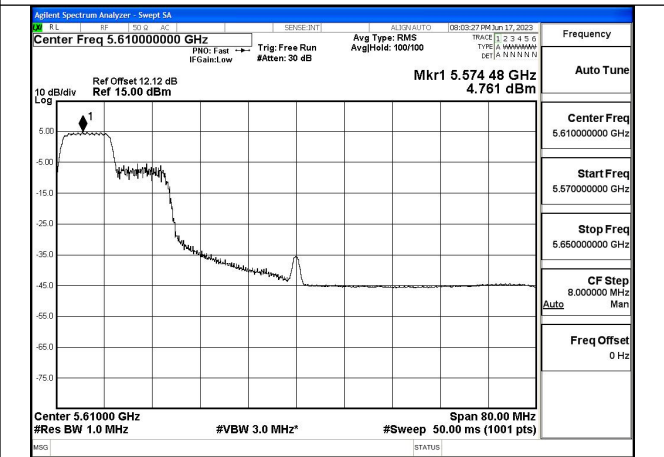

Mode:802.11ax HE80 Tone:52T Frequency:5530MHz
Ant:Chain0

Mode:802.11ax HE80 Tone:52T Frequency:5610MHz
Ant:Chain0

Mode:802.11ax HE80 Tone:52T Frequency:5530MHz
Ant:Chain1

Mode:802.11ax HE80 Tone:52T Frequency:5610MHz
Ant:Chain1

Mode:802.11ax HE80 Tone:106T Frequency:5530MHz
Ant:Chain0

Mode:802.11ax HE80 Tone:106T Frequency:5610MHz
Ant:Chain0

Mode:802.11ax HE80 Tone:106T Frequency:5530MHz
Ant:Chain1

Mode:802.11ax HE80 Tone:106T Frequency:5610MHz
Ant:Chain1