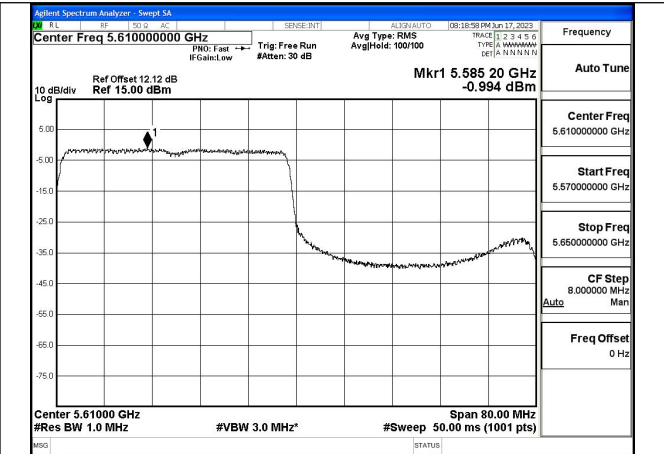

Mode:802.11ax HE80 Tone:242T Frequency:5530MHz
Ant:Chain0

Mode:802.11ax HE80 Tone:242T Frequency:5610MHz
Ant:Chain0

Mode:802.11ax HE80 Tone:242T Frequency:5530MHz
Ant:Chain1

Mode:802.11ax HE80 Tone:242T Frequency:5610MHz
Ant:Chain1

Mode:802.11ax HE80 Tone:484T Frequency:5530MHz
Ant:Chain0

Mode:802.11ax HE80 Tone:484T Frequency:5610MHz
Ant:Chain0

Mode:802.11ax HE80 Tone:484T Frequency:5530MHz
Ant:Chain1

Mode:802.11ax HE80 Tone:484T Frequency:5610MHz
Ant:Chain1