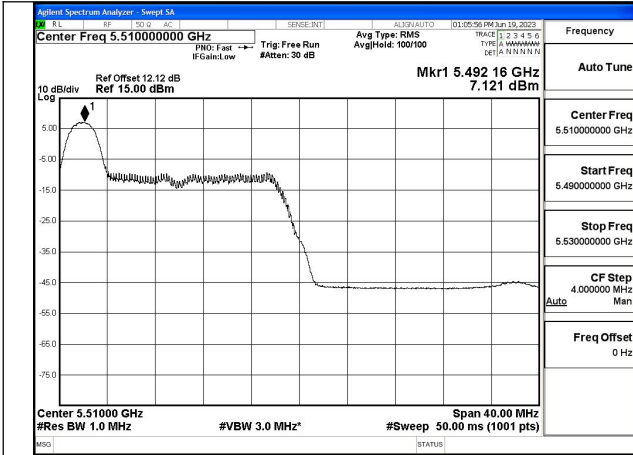

Mode:802.11ac VHT40 Frequency:5670MHz
Ant:Chain0

Mode:802.11ac VHT40 Frequency:5510MHz
Ant:Chain1

Mode:802.11ac VHT40 Frequency:5590MHz
Ant:Chain1

Mode:802.11ac VHT40 Frequency:5670MHz
Ant:Chain1

Test Mode: 802.11ax HE40