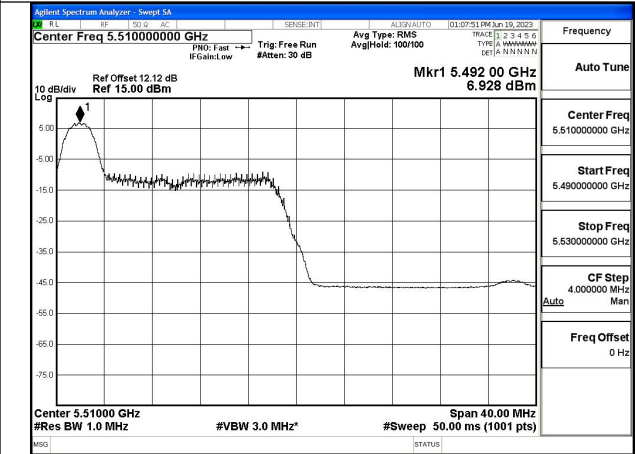

Mode:802.11ax HE40 Tone:26T Frequency:5510MHz
Ant:Chain1