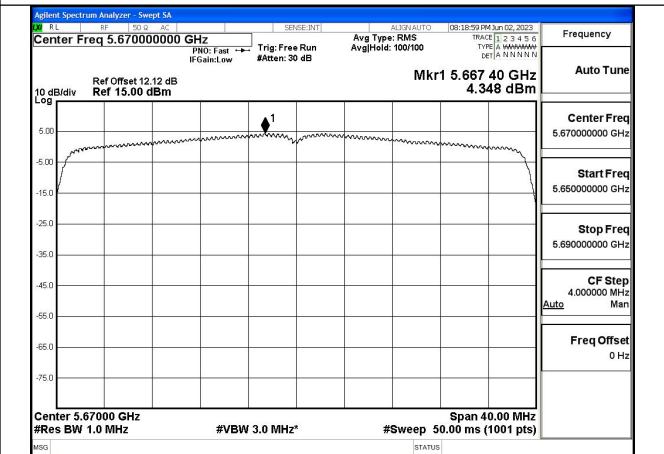

Mode:802.11ax HE40 Tone:484T Frequency:5510MHz
Ant:Chain0

Mode:802.11ax HE40 Tone:484T Frequency:5590MHz
Ant:Chain0

Mode:802.11ax HE40 Tone:484T Frequency:5670MHz
Ant:Chain0

Mode:802.11ax HE40 Tone:484T Frequency:5510MHz
Ant:Chain1

Mode:802.11ax HE40 Tone:484T Frequency:5590MHz
Ant:Chain1

Mode:802.11ax HE40 Tone:484T Frequency:5670MHz
Ant:Chain1

Test Mode: 802.11ac VHT80