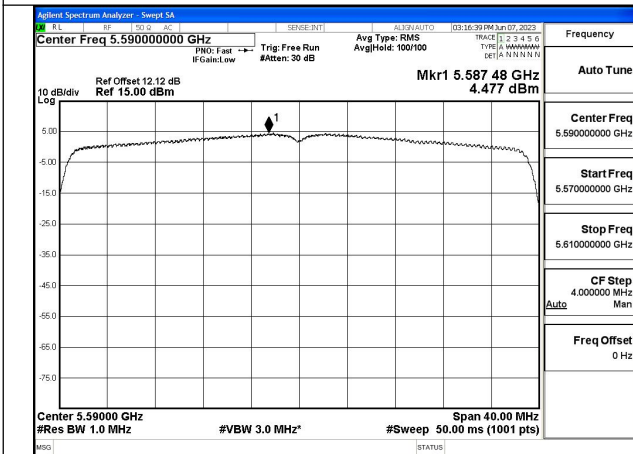

Mode:802.11ax HE40 Tone:484T Frequency:5510MHz
Ant:Chain0

Mode:802.11ax HE40 Tone:484T Frequency:5590MHz
Ant:Chain0

Mode:802.11ax HE40 Tone:484T Frequency:5670MHz
Ant:Chain0

Mode:802.11ax HE40 Tone:484T Frequency:5510MHz
Ant:Chain1

Mode:802.11ax HE40 Tone:484T Frequency:5590MHz
Ant:Chain1

Mode:802.11ax HE40 Tone:484T Frequency:5670MHz
Ant:Chain1

Test Mode: 802.11ac VHT80