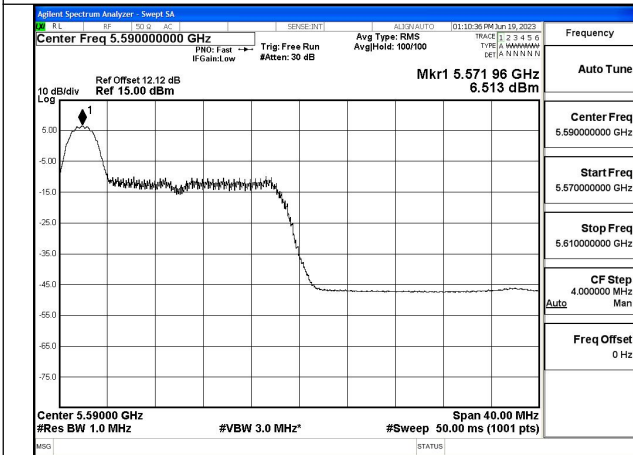

Mode:802.11ax HE40 Tone:26T Frequency:5590MHz
Ant:Chain1