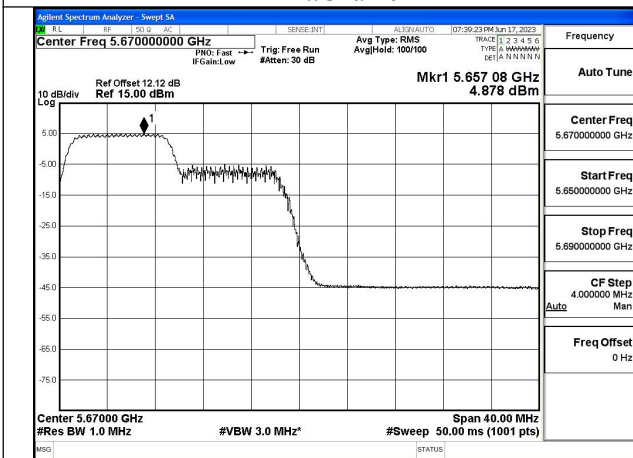

Mode:802.11ax HE40 Tone:52T Frequency:5670MHz
Ant:Chain0

Mode:802.11ax HE40 Tone:52T Frequency:5510MHz
Ant:Chain1

Mode:802.11ax HE40 Tone:52T Frequency:5590MHz
Ant:Chain1

Mode:802.11ax HE40 Tone:52T Frequency:5670MHz
Ant:Chain1

Mode:802.11ax HE40 Tone:106T Frequency:5510MHz
Ant:Chain0

Mode:802.11ax HE40 Tone:106T Frequency:5590MHz
Ant:Chain0

Mode:802.11ax HE40 Tone:106T Frequency:5670MHz
Ant:Chain0

Mode:802.11ax HE40 Tone:106T Frequency:5510MHz
Ant:Chain1