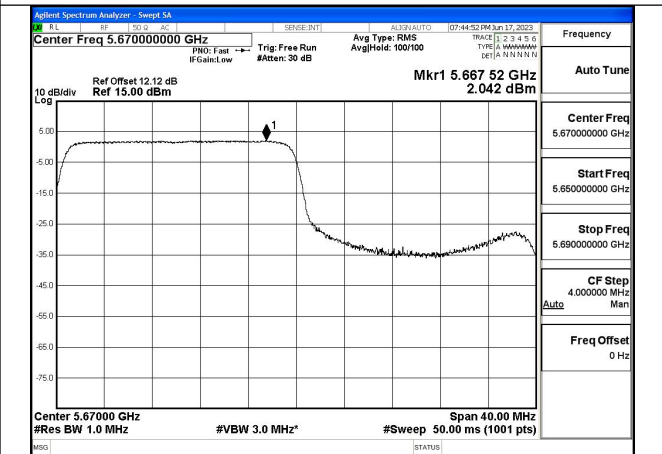

Mode:802.11ax HE40 Tone:106T Frequency:5590MHz
Ant:Chain1

Mode:802.11ax HE40 Tone:106T Frequency:5670MHz
Ant:Chain1

Mode:802.11ax HE40 Tone:242T Frequency:5510MHz
Ant:Chain0

Mode:802.11ax HE40 Tone:242T Frequency:5590MHz
Ant:Chain0

Mode:802.11ax HE40 Tone:242T Frequency:5670MHz
Ant:Chain0

Mode:802.11ax HE40 Tone:242T Frequency:5510MHz
Ant:Chain1

Mode:802.11ax HE40 Tone:242T Frequency:5590MHz
Ant:Chain1

Mode:802.11ax HE40 Tone:242T Frequency:5670MHz
Ant:Chain1