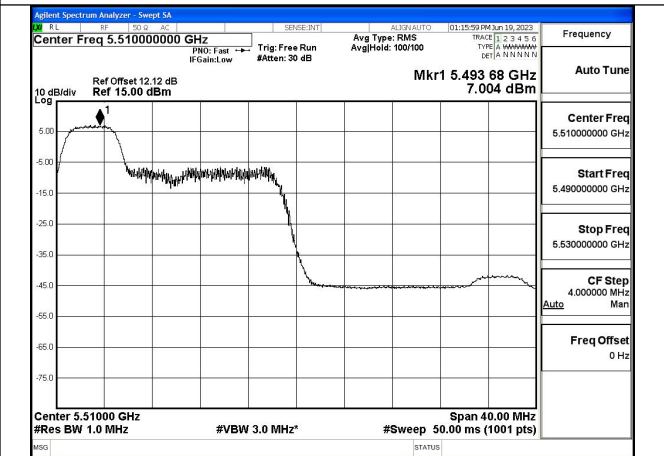

Mode:802.11ax HE40 Tone:26T Frequency:5590MHz
Ant:Chain1

Mode:802.11ax HE40 Tone:26T Frequency:5670MHz
Ant:Chain1

Mode:802.11ax HE40 Tone:52T Frequency:5510MHz
Ant:Chain0

Mode:802.11ax HE40 Tone:52T Frequency:5590MHz
Ant:Chain0

Mode:802.11ax HE40 Tone:52T Frequency:5670MHz
Ant:Chain0

Mode:802.11ax HE40 Tone:52T Frequency:5510MHz
Ant:Chain1

Mode:802.11ax HE40 Tone:52T Frequency:5590MHz
Ant:Chain1

Mode:802.11ax HE40 Tone:52T Frequency:5670MHz
Ant:Chain1