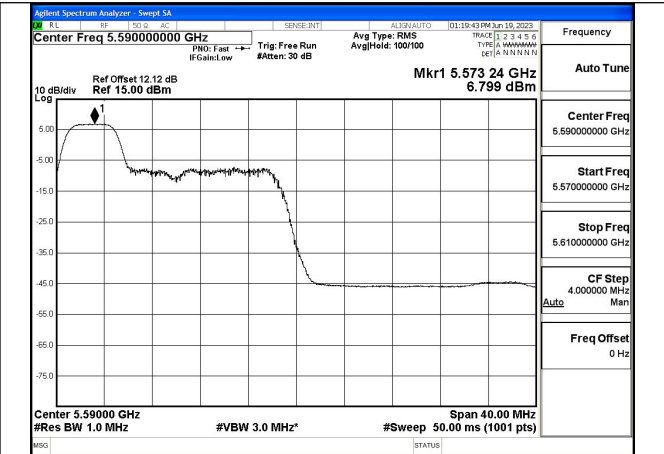

Mode:802.11ax HE40 Tone:52T Frequency:5590MHz
Ant:Chain0