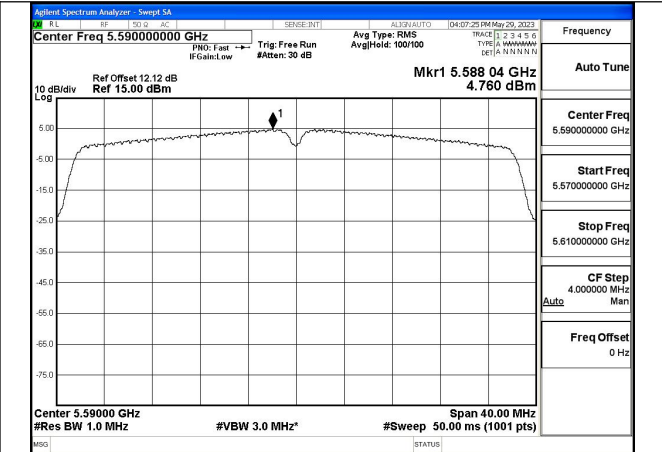

Test Mode: 802.11n HT40

Mode:802.11n HT40 Frequency:5510MHz Ant:Chain0

Mode:802.11n HT40 Frequency:5590MHz Ant:Chain0

Mode:802.11n HT40 Frequency:5670MHz Ant:Chain0

Mode:802.11n HT40 Frequency:5510MHz Ant:Chain1