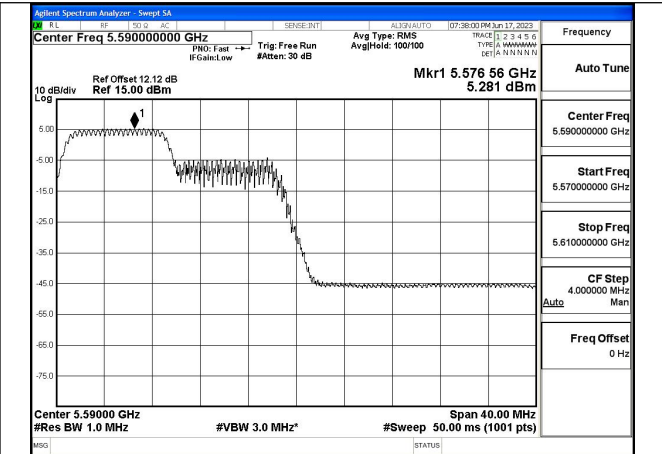

Mode:802.11ax HE40 Tone:52T Frequency:5670MHz
Ant:Chain0

Mode:802.11ax HE40 Tone:52T Frequency:5510MHz
Ant:Chain1

Mode:802.11ax HE40 Tone:52T Frequency:5590MHz
Ant:Chain1

Mode:802.11ax HE40 Tone:52T Frequency:5670MHz
Ant:Chain1

Mode:802.11ax HE40 Tone:106T Frequency:5510MHz
Ant:Chain0

Mode:802.11ax HE40 Tone:106T Frequency:5590MHz
Ant:Chain0

Mode:802.11ax HE40 Tone:106T Frequency:5670MHz
Ant:Chain0

Mode:802.11ax HE40 Tone:106T Frequency:5510MHz
Ant:Chain1