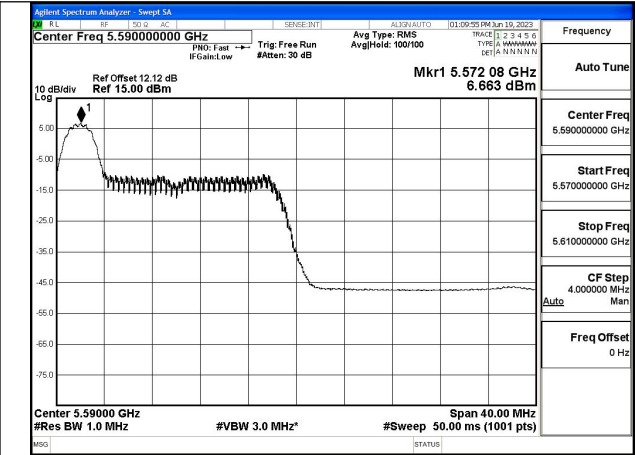

Mode:802.11ac VHT40 Frequency:5670MHz
Ant:Chain0

Mode:802.11ac VHT40 Frequency:5510MHz
Ant:Chain1

Mode:802.11ac VHT40 Frequency:5590MHz
Ant:Chain1

Mode:802.11ac VHT40 Frequency:5670MHz
Ant:Chain1

Test Mode: 802.11ax HE40