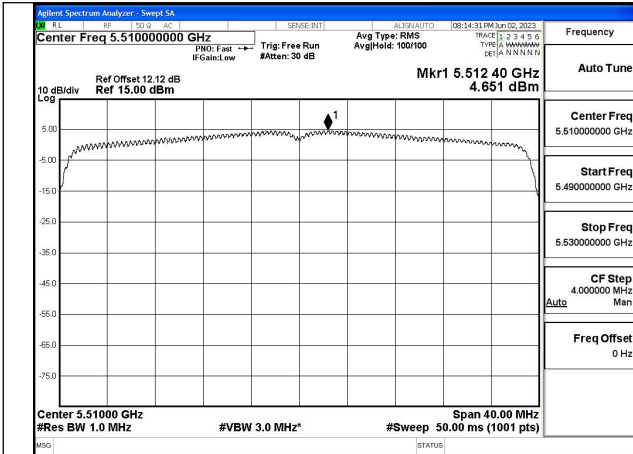

Mode:802.11ax HE40 Tone:242T Frequency:5670MHz
Ant:Chain0

Mode:802.11ax HE40 Tone:242T Frequency:5510MHz
Ant:Chain1

Mode:802.11ax HE40 Tone:242T Frequency:5590MHz
Ant:Chain1

Mode:802.11ax HE40 Tone:242T Frequency:5670MHz
Ant:Chain1

Mode:802.11ax HE40 Tone:484T Frequency:5510MHz
Ant:Chain0

Mode:802.11ax HE40 Tone:484T Frequency:5590MHz
Ant:Chain0

Mode:802.11ax HE40 Tone:484T Frequency:5670MHz
Ant:Chain0

Mode:802.11ax HE40 Tone:484T Frequency:5510MHz
Ant:Chain1