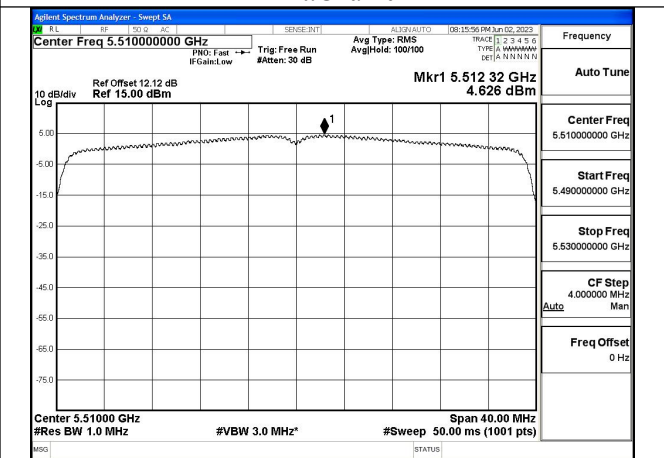

Mode:802.11ax HE40 Tone:484T Frequency:5510MHz
Ant:Chain1