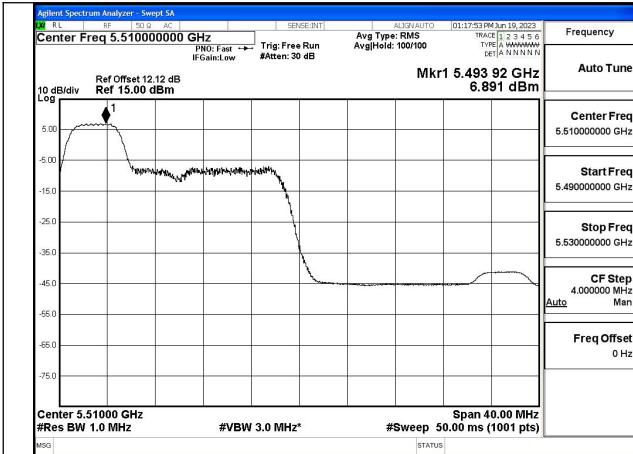

Mode:802.11ax HE40 Tone:52T Frequency:5510MHz
Ant:Chain0