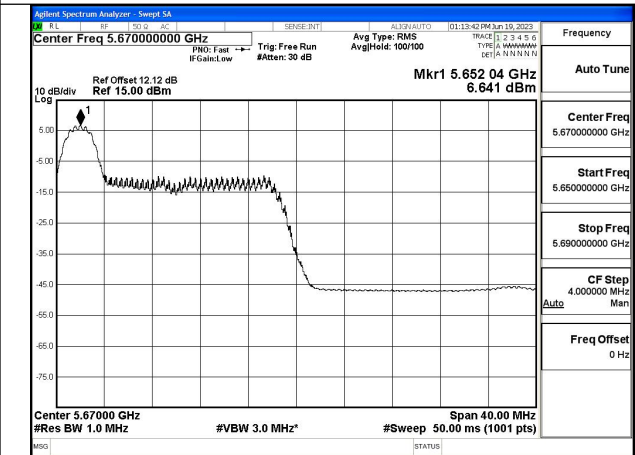

Mode:802.11ax HE40 Tone:26T Frequency:5670MHz
Ant:Chain1