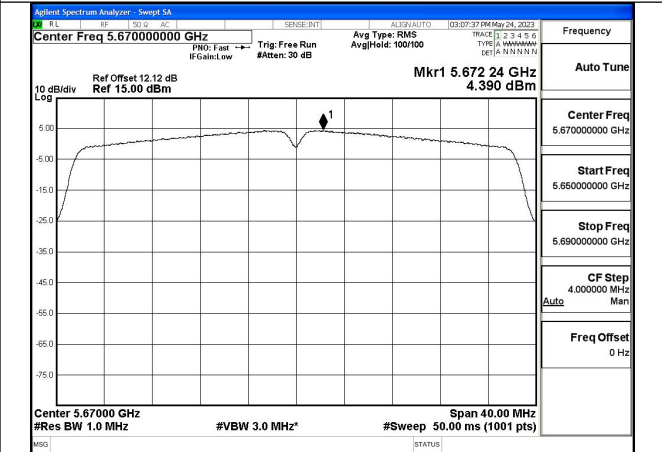

Test Mode: 802.11n HT40

Mode:802.11n HT40 Frequency:5510MHz Ant:Chain0

Mode:802.11n HT40 Frequency:5590MHz Ant:Chain0

Mode:802.11n HT40 Frequency:5670MHz Ant:Chain0

Mode:802.11n HT40 Frequency:5510MHz Ant:Chain1