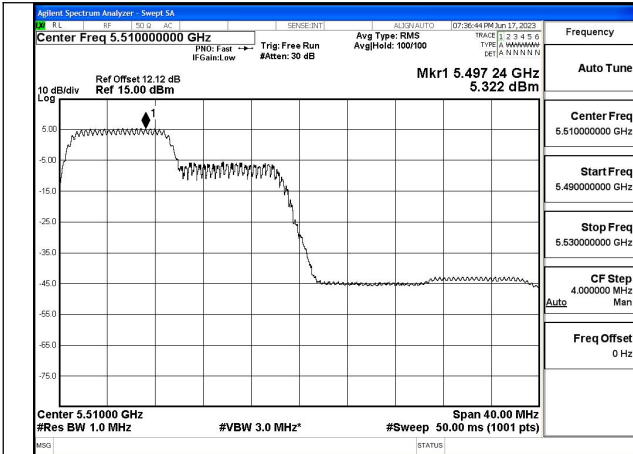

Mode:802.11ax HE40 Tone:52T Frequency:5670MHz
Ant:Chain0

Mode:802.11ax HE40 Tone:52T Frequency:5510MHz
Ant:Chain1

Mode:802.11ax HE40 Tone:52T Frequency:5590MHz
Ant:Chain1

Mode:802.11ax HE40 Tone:52T Frequency:5670MHz
Ant:Chain1

Mode:802.11ax HE40 Tone:106T Frequency:5510MHz
Ant:Chain0

Mode:802.11ax HE40 Tone:106T Frequency:5590MHz
Ant:Chain0

Mode:802.11ax HE40 Tone:106T Frequency:5670MHz
Ant:Chain0

Mode:802.11ax HE40 Tone:106T Frequency:5510MHz
Ant:Chain1