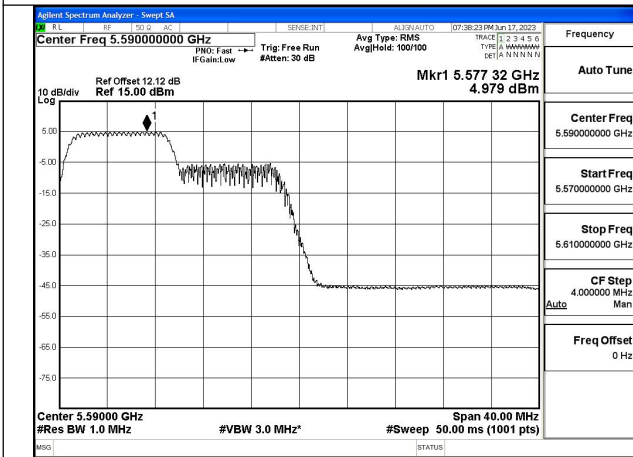

Mode:802.11ax HE40 Tone:106T Frequency:5510MHz
Ant:Chain0

Mode:802.11ax HE40 Tone:106T Frequency:5590MHz
Ant:Chain0

Mode:802.11ax HE40 Tone:106T Frequency:5670MHz
Ant:Chain0

Mode:802.11ax HE40 Tone:106T Frequency:5510MHz
Ant:Chain1

Mode:802.11ax HE40 Tone:106T Frequency:5590MHz
Ant:Chain1

Mode:802.11ax HE40 Tone:106T Frequency:5670MHz
Ant:Chain1

Mode:802.11ax HE40 Tone:242T Frequency:5510MHz
Ant:Chain0

Mode:802.11ax HE40 Tone:242T Frequency:5590MHz
Ant:Chain0