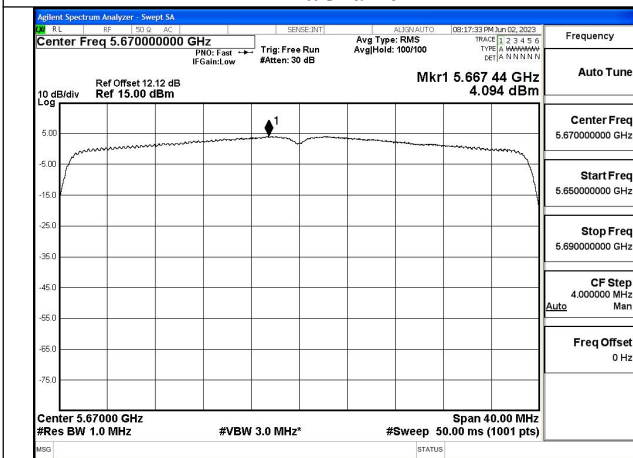

Mode:802.11ax HE40 Tone:484T Frequency:5670MHz
Ant:Chain0