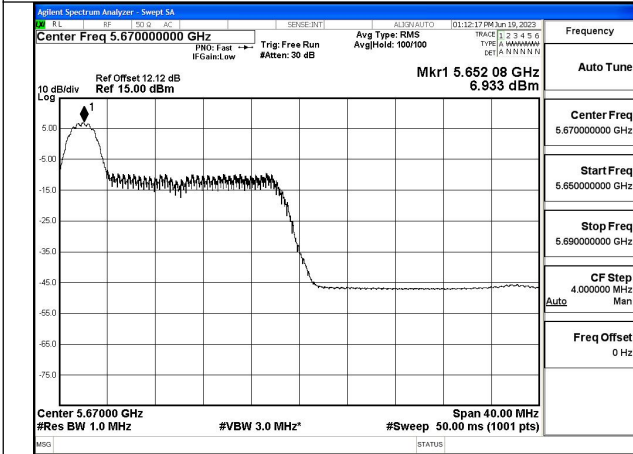

Mode:802.11ax HE40 Tone:26T Frequency:5670MHz
Ant:Chain0