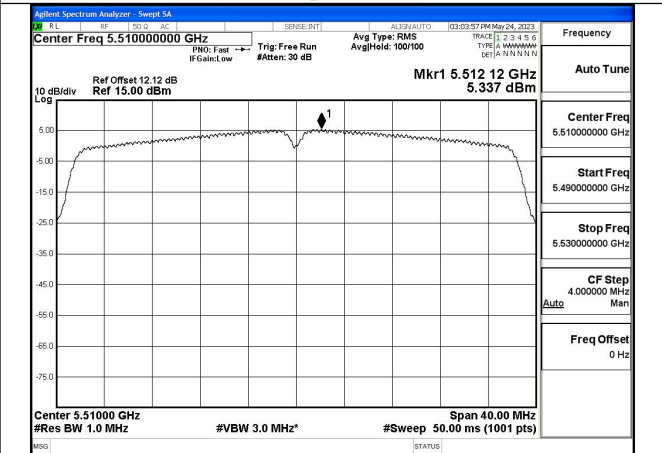

Test Mode: 802.11n HT40

Mode:802.11n HT40 Frequency:5510MHz Ant:Chain0

Mode:802.11n HT40 Frequency:5590MHz Ant:Chain0

Mode:802.11n HT40 Frequency:5670MHz Ant:Chain0

Mode:802.11n HT40 Frequency:5510MHz Ant:Chain1