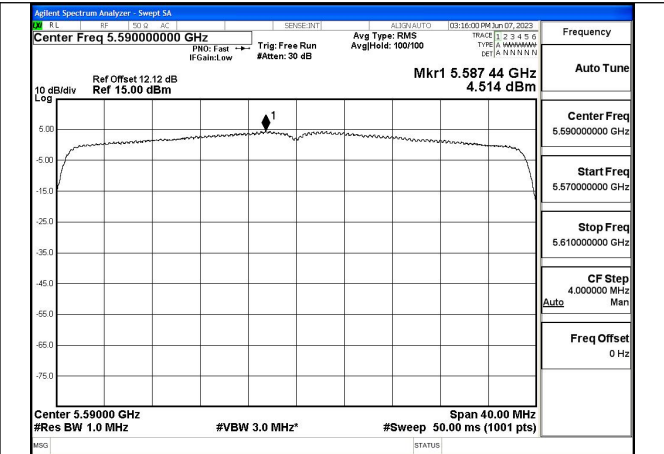

Mode:802.11ax HE40 Tone:242T Frequency:5670MHz
Ant:Chain0

Mode:802.11ax HE40 Tone:242T Frequency:5510MHz
Ant:Chain1

Mode:802.11ax HE40 Tone:242T Frequency:5590MHz
Ant:Chain1

Mode:802.11ax HE40 Tone:242T Frequency:5670MHz
Ant:Chain1

Mode:802.11ax HE40 Tone:484T Frequency:5510MHz
Ant:Chain0

Mode:802.11ax HE40 Tone:484T Frequency:5590MHz
Ant:Chain0

Mode:802.11ax HE40 Tone:484T Frequency:5670MHz
Ant:Chain0

Mode:802.11ax HE40 Tone:484T Frequency:5510MHz
Ant:Chain1