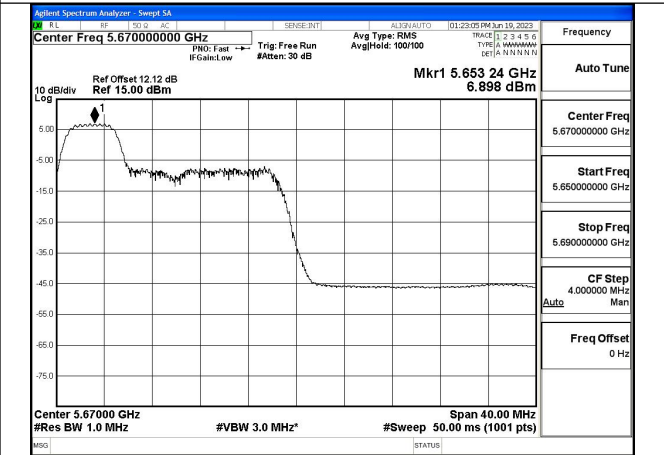

Mode:802.11ax HE40 Tone:52T Frequency:5670MHz
Ant:Chain1