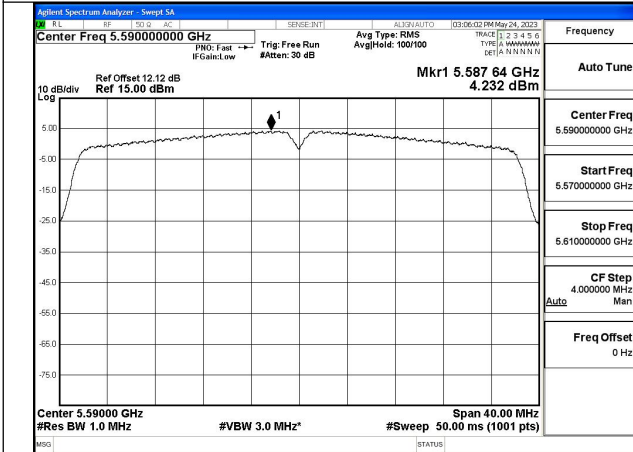

Test Mode: 802.11n HT40

Mode:802.11n HT40 Frequency:5510MHz Ant:Chain0

Mode:802.11n HT40 Frequency:5590MHz Ant:Chain0

Mode:802.11n HT40 Frequency:5670MHz Ant:Chain0

Mode:802.11n HT40 Frequency:5510MHz Ant:Chain1