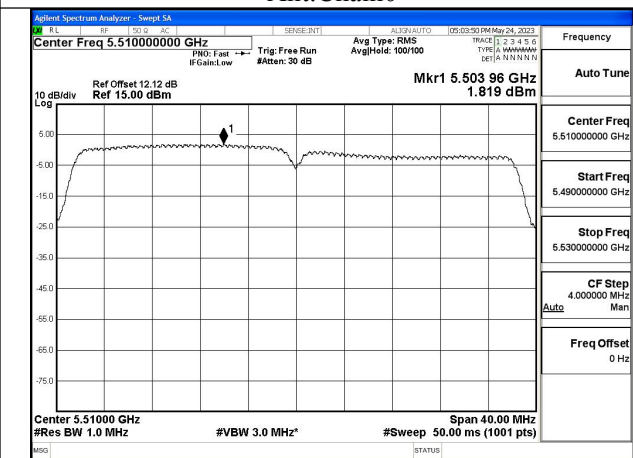

Mode:802.11ac VHT40 Frequency:5510MHz
Ant:Chain1