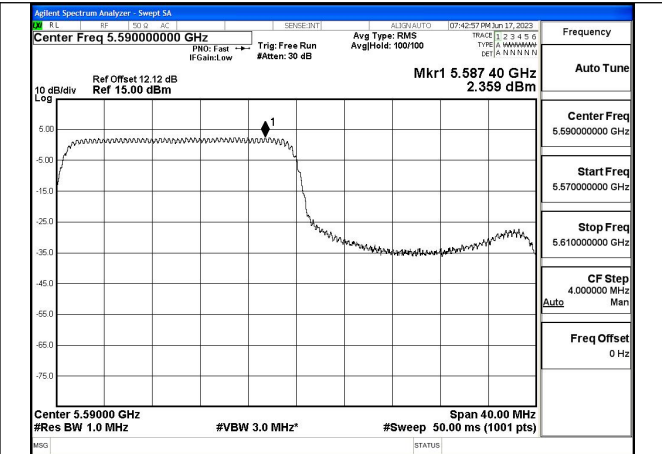

Mode:802.11ax HE40 Tone:106T Frequency:5510MHz
Ant:Chain0

Mode:802.11ax HE40 Tone:106T Frequency:5590MHz
Ant:Chain0

Mode:802.11ax HE40 Tone:106T Frequency:5670MHz
Ant:Chain0

Mode:802.11ax HE40 Tone:106T Frequency:5510MHz
Ant:Chain1

Mode:802.11ax HE40 Tone:106T Frequency:5590MHz
Ant:Chain1

Mode:802.11ax HE40 Tone:106T Frequency:5670MHz
Ant:Chain1

Mode:802.11ax HE40 Tone:242T Frequency:5510MHz
Ant:Chain0

Mode:802.11ax HE40 Tone:242T Frequency:5590MHz
Ant:Chain0