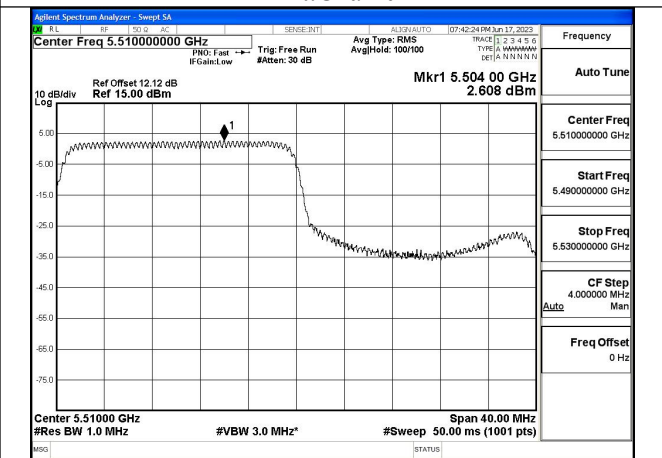

Mode:802.11ax HE40 Tone:106T Frequency:5590MHz
Ant:Chain1

Mode:802.11ax HE40 Tone:106T Frequency:5670MHz
Ant:Chain1

Mode:802.11ax HE40 Tone:242T Frequency:5510MHz
Ant:Chain0

Mode:802.11ax HE40 Tone:242T Frequency:5590MHz
Ant:Chain0

Mode:802.11ax HE40 Tone:242T Frequency:5670MHz
Ant:Chain0

Mode:802.11ax HE40 Tone:242T Frequency:5510MHz
Ant:Chain1

Mode:802.11ax HE40 Tone:242T Frequency:5590MHz
Ant:Chain1

Mode:802.11ax HE40 Tone:242T Frequency:5670MHz
Ant:Chain1