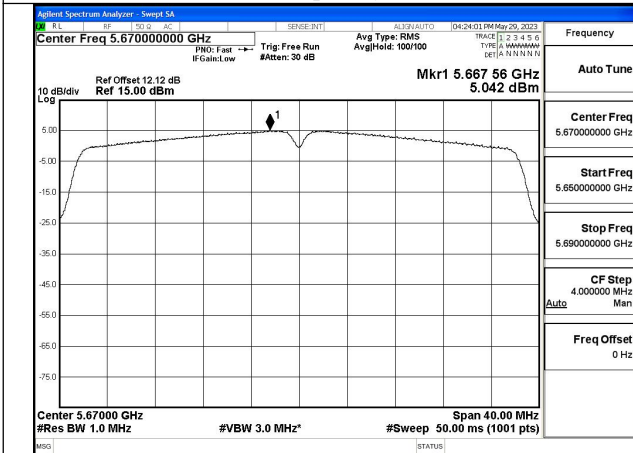

Test Mode: 802.11n HT40

Mode:802.11n HT40 Frequency:5510MHz Ant:Chain0

Mode:802.11n HT40 Frequency:5590MHz Ant:Chain0

Mode:802.11n HT40 Frequency:5670MHz Ant:Chain0

Mode:802.11n HT40 Frequency:5510MHz Ant:Chain1