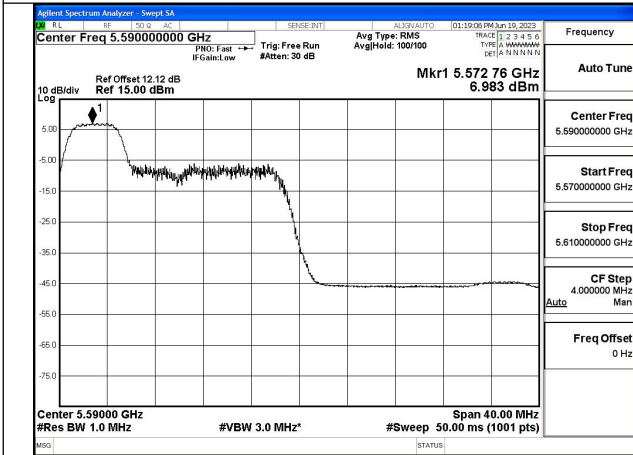

Mode:802.11ax HE40 Tone:52T Frequency:5590MHz
Ant:Chain1