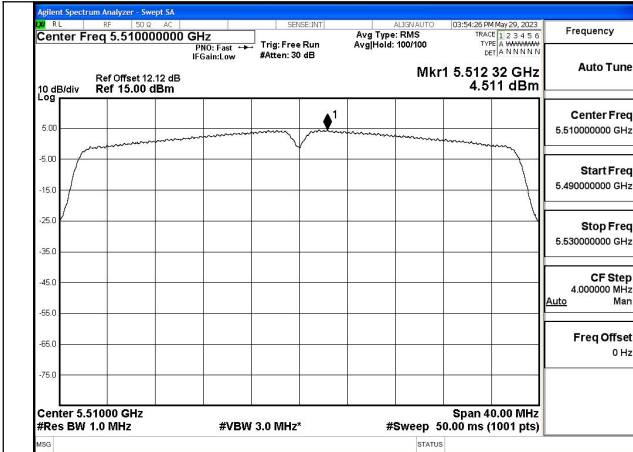

Test Mode: 802.11n HT40

Mode:802.11n HT40 Frequency:5510MHz Ant:Chain0

Mode:802.11n HT40 Frequency:5590MHz Ant:Chain0

Mode:802.11n HT40 Frequency:5670MHz Ant:Chain0

Mode:802.11n HT40 Frequency:5510MHz Ant:Chain1