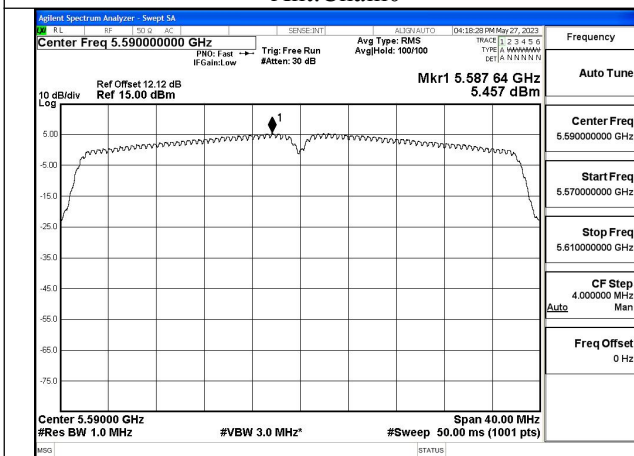

Mode:802.11ac VHT40 Frequency:5590MHz
Ant:Chain1