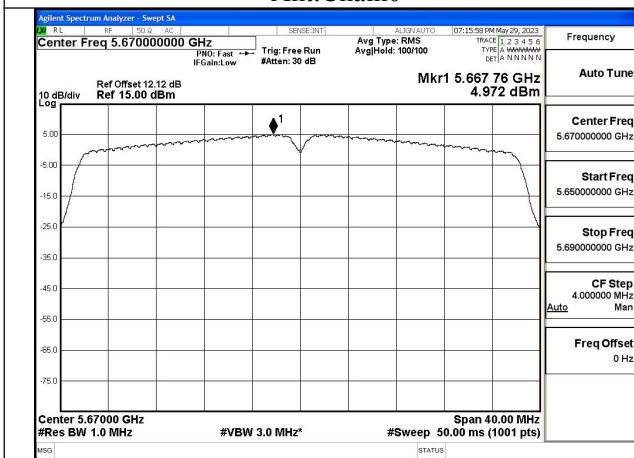

Mode:802.11n HT40 Frequency:5590MHz Ant:Chain1

Mode:802.11n HT40 Frequency:5670MHz Ant:Chain1

Test Mode: 802.11ac VHT40

Mode:802.11ac VHT40 Frequency:5510MHz
Ant:Chain0

Mode:802.11ac VHT40 Frequency:5590MHz
Ant:Chain0