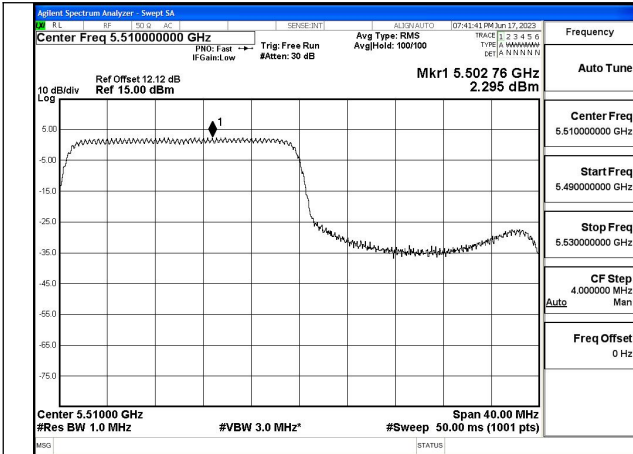

Mode:802.11ax HE40 Tone:106T Frequency:5510MHz
Ant:Chain0

Mode:802.11ax HE40 Tone:106T Frequency:5590MHz
Ant:Chain0

Mode:802.11ax HE40 Tone:106T Frequency:5670MHz
Ant:Chain0

Mode:802.11ax HE40 Tone:106T Frequency:5510MHz
Ant:Chain1

Mode:802.11ax HE40 Tone:106T Frequency:5590MHz
Ant:Chain1

Mode:802.11ax HE40 Tone:106T Frequency:5670MHz
Ant:Chain1

Mode:802.11ax HE40 Tone:242T Frequency:5510MHz
Ant:Chain0

Mode:802.11ax HE40 Tone:242T Frequency:5590MHz
Ant:Chain0