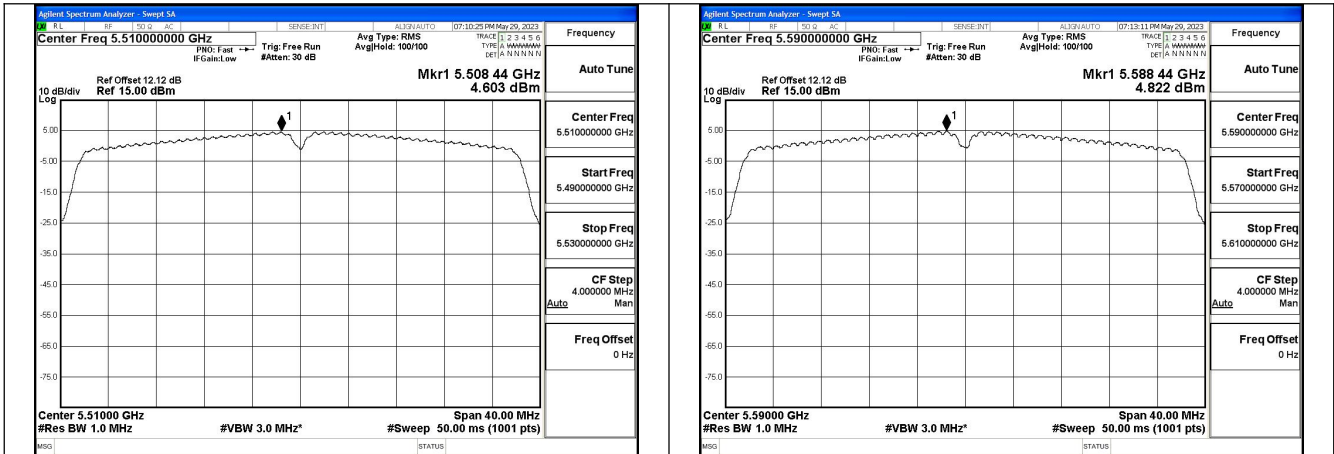

Test Mode: 802.11ac VHT40

Mode:802.11ac VHT40 Frequency:5510MHz
Ant:Chain0

Mode:802.11ac VHT40 Frequency:5590MHz
Ant:Chain0