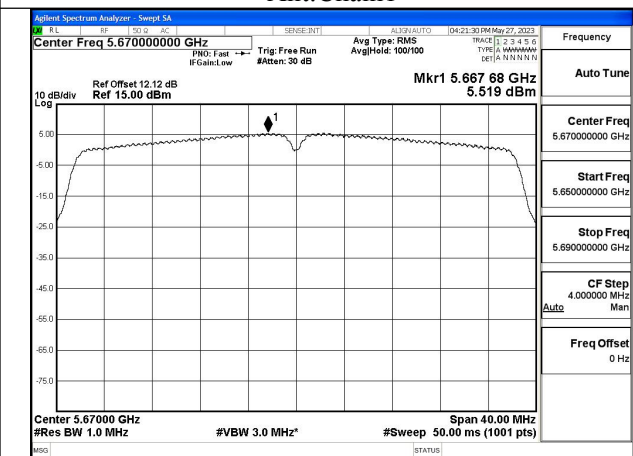

Mode:802.11ac VHT40 Frequency:5670MHz
Ant:Chain1