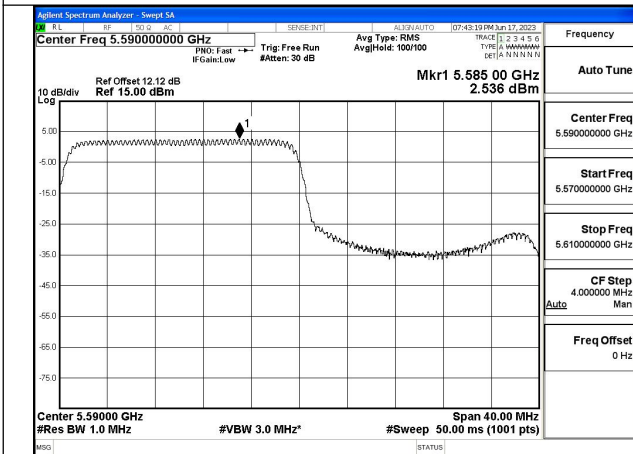

Mode:802.11ax HE40 Tone:242T Frequency:5590MHz
Ant:Chain1