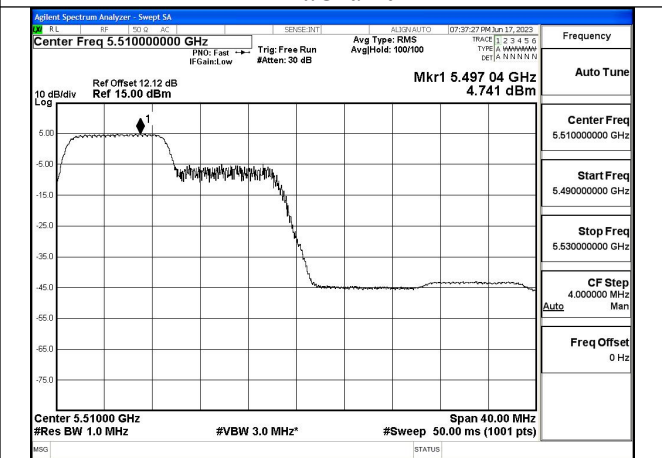

Mode:802.11ax HE40 Tone:52T Frequency:5670MHz
Ant:Chain0

Mode:802.11ax HE40 Tone:52T Frequency:5510MHz
Ant:Chain1

Mode:802.11ax HE40 Tone:52T Frequency:5590MHz
Ant:Chain1

Mode:802.11ax HE40 Tone:52T Frequency:5670MHz
Ant:Chain1

Mode:802.11ax HE40 Tone:106T Frequency:5510MHz
Ant:Chain0

Mode:802.11ax HE40 Tone:106T Frequency:5590MHz
Ant:Chain0

Mode:802.11ax HE40 Tone:106T Frequency:5670MHz
Ant:Chain0

Mode:802.11ax HE40 Tone:106T Frequency:5510MHz
Ant:Chain1