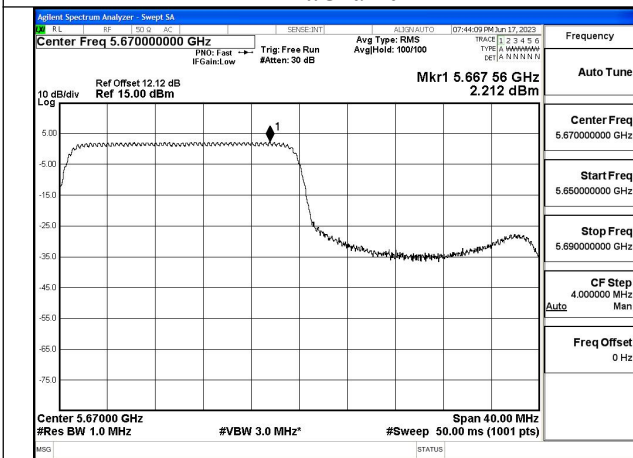

Mode:802.11ax HE40 Tone:106T Frequency:5590MHz
Ant:Chain1

Mode:802.11ax HE40 Tone:106T Frequency:5670MHz
Ant:Chain1

Mode:802.11ax HE40 Tone:242T Frequency:5510MHz
Ant:Chain0

Mode:802.11ax HE40 Tone:242T Frequency:5590MHz
Ant:Chain0

Mode:802.11ax HE40 Tone:242T Frequency:5670MHz
Ant:Chain0

Mode:802.11ax HE40 Tone:242T Frequency:5510MHz
Ant:Chain1

Mode:802.11ax HE40 Tone:242T Frequency:5590MHz
Ant:Chain1

Mode:802.11ax HE40 Tone:242T Frequency:5670MHz
Ant:Chain1