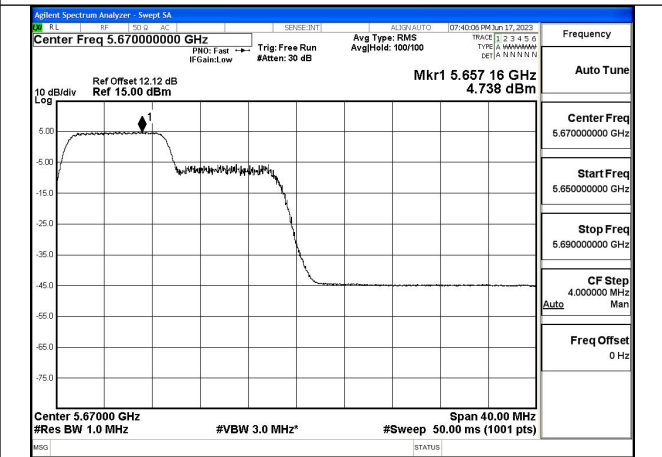

Mode:802.11ax HE40 Tone:106T Frequency:5510MHz
Ant:Chain0

Mode:802.11ax HE40 Tone:106T Frequency:5590MHz
Ant:Chain0

Mode:802.11ax HE40 Tone:106T Frequency:5670MHz
Ant:Chain0

Mode:802.11ax HE40 Tone:106T Frequency:5510MHz
Ant:Chain1

Mode:802.11ax HE40 Tone:106T Frequency:5590MHz
Ant:Chain1

Mode:802.11ax HE40 Tone:106T Frequency:5670MHz
Ant:Chain1

Mode:802.11ax HE40 Tone:242T Frequency:5510MHz
Ant:Chain0

Mode:802.11ax HE40 Tone:242T Frequency:5590MHz
Ant:Chain0