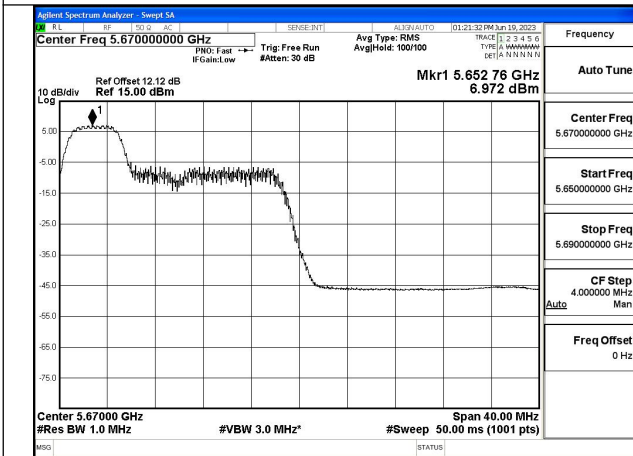

Mode:802.11ax HE40 Tone:26T Frequency:5590MHz
Ant:Chain1

Mode:802.11ax HE40 Tone:26T Frequency:5670MHz
Ant:Chain1

Mode:802.11ax HE40 Tone:52T Frequency:5510MHz
Ant:Chain0

Mode:802.11ax HE40 Tone:52T Frequency:5590MHz
Ant:Chain0

Mode:802.11ax HE40 Tone:52T Frequency:5670MHz
Ant:Chain0

Mode:802.11ax HE40 Tone:52T Frequency:5510MHz
Ant:Chain1

Mode:802.11ax HE40 Tone:52T Frequency:5590MHz
Ant:Chain1

Mode:802.11ax HE40 Tone:52T Frequency:5670MHz
Ant:Chain1