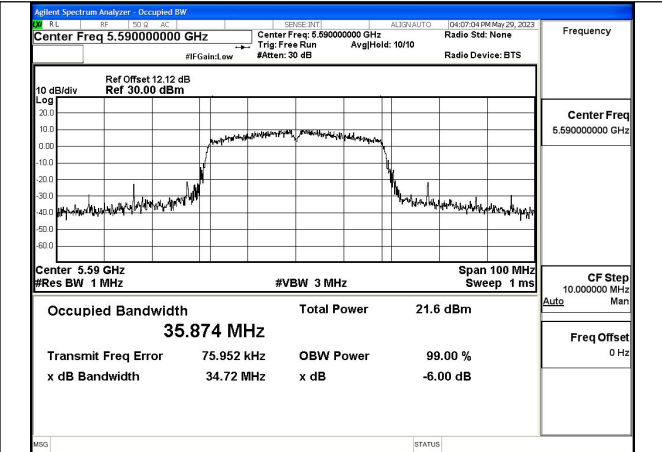

Test Mode: 802.11n HT40

Mode:802.11n HT40 Frequency:5590MHz Ant:Chain0