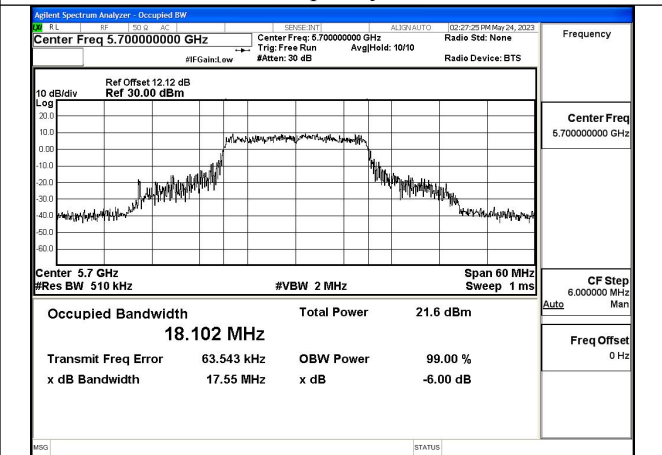

Test Mode: 802.11n HT20

Mode:802.11n HT20 Frequency:5500MHz Ant:Chain0

Mode:802.11n HT20 Frequency:5580MHz Ant:Chain0

Mode:802.11n HT20 Frequency:5700MHz Ant:Chain0

Mode:802.11n HT20 Frequency:5500MHz Ant:Chain1