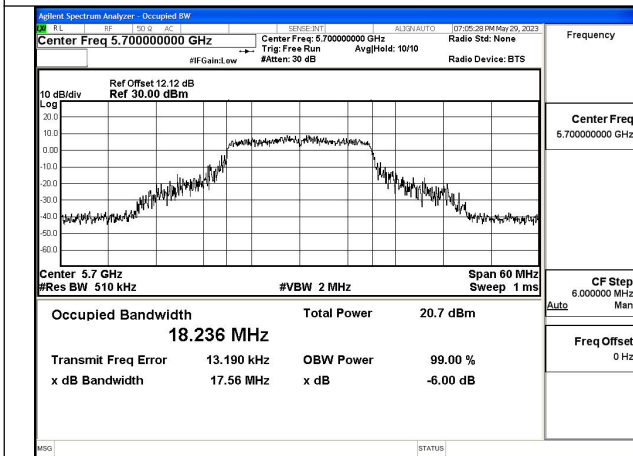

Mode:802.11n HT20 Frequency:5580MHz Ant:Chain1

Mode:802.11n HT20 Frequency:5700MHz Ant:Chain1

Test Mode: 802.11ac VHT20

Mode:802.11ac VHT20 Frequency:5500MHz
Ant:Chain0

Mode:802.11ac VHT20 Frequency:5580MHz
Ant:Chain0

Mode:802.11ac VHT20 Frequency:5700MHz
Ant:Chain0

Mode:802.11ac VHT20 Frequency:5500MHz
Ant:Chain1

Mode:802.11ac VHT20 Frequency:5580MHz
Ant:Chain1

Mode:802.11ac VHT20 Frequency:5700MHz
Ant:Chain1

Test Mode: 802.11ax HE20