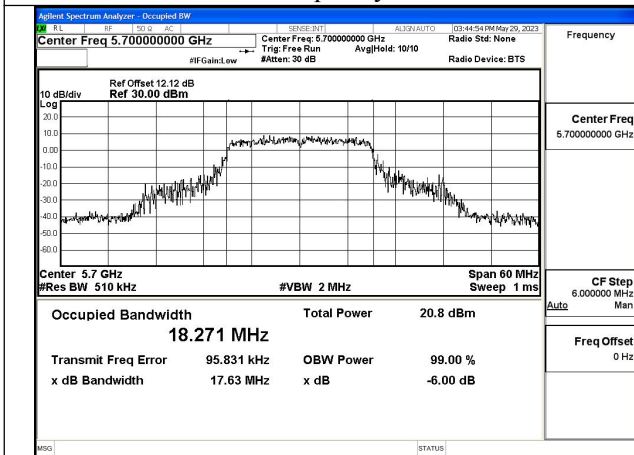

Test Mode: 802.11n HT20

Mode:802.11n HT20 Frequency:5500MHz Ant:Chain0

Mode:802.11n HT20 Frequency:5580MHz Ant:Chain0

Mode:802.11n HT20 Frequency:5700MHz Ant:Chain0

Mode:802.11n HT20 Frequency:5500MHz Ant:Chain1