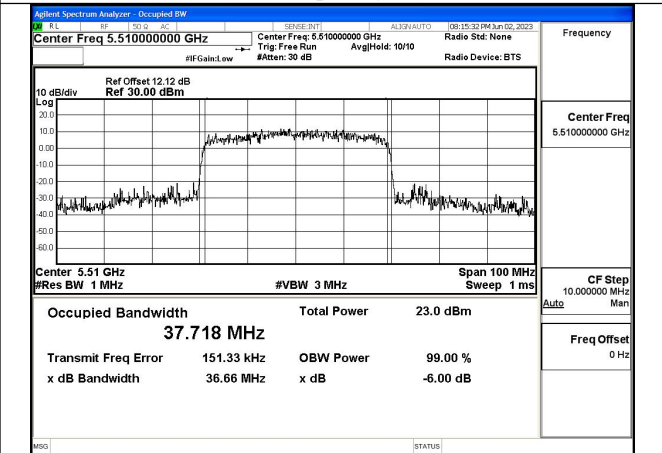

Mode:802.11ax HE40 Frequency:5510MHz Ant:Chain0

Mode:802.11ax HE40 Frequency:5590MHz Ant:Chain0