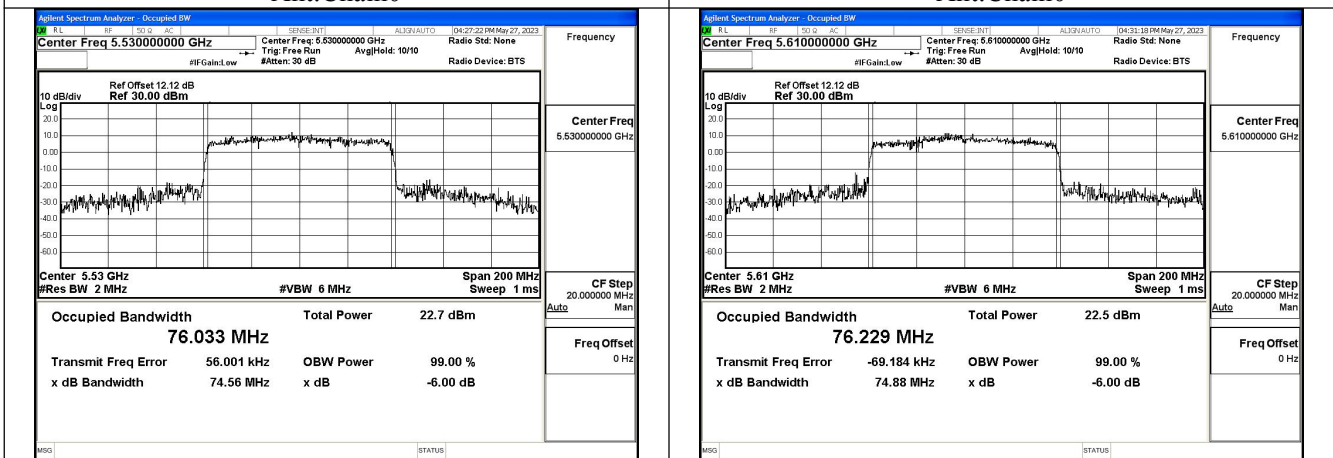

Mode:802.11ax HE40 Frequency:5590MHz Ant:Chain1

Mode:802.11ax HE40 Frequency:5670MHz Ant:Chain1

Test Mode: 802.11ac VHT80

Mode:802.11ac VHT80 Frequency:5530MHz
Ant:Chain0

Mode:802.11ac VHT80 Frequency:5610MHz
Ant:Chain0