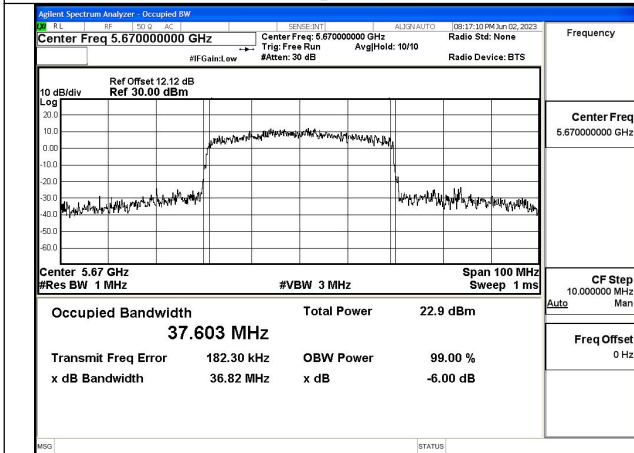

Mode:802.11ax HE40 Frequency:5510MHz Ant:Chain0

Mode:802.11ax HE40 Frequency:5590MHz Ant:Chain0