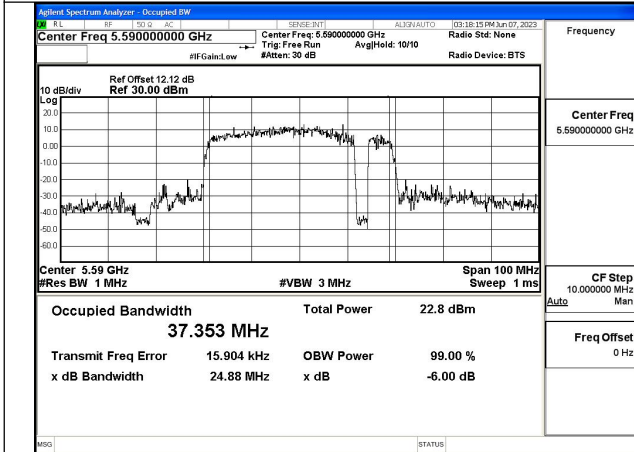

Test Mode: 802.11ax HE40

Mode:802.11ax HE40 Frequency:5510MHz Ant:Chain0

Mode:802.11ax HE40 Frequency:5590MHz Ant:Chain0

Mode:802.11ax HE40 Frequency:5670MHz Ant:Chain0

Mode:802.11ax HE40 Frequency:5510MHz Ant:Chain1