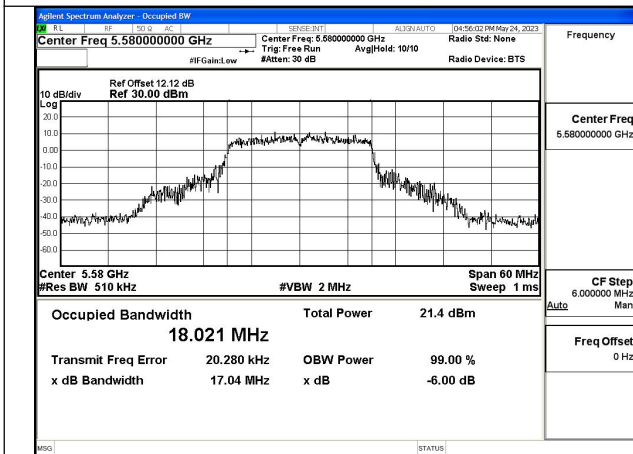

Mode:802.11n HT20 Frequency:5580MHz Ant:Chain1

Mode:802.11n HT20 Frequency:5700MHz Ant:Chain1

Test Mode: 802.11ac VHT20

Mode:802.11ac VHT20 Frequency:5500MHz
Ant:Chain0

Mode:802.11ac VHT20 Frequency:5580MHz
Ant:Chain0

Mode:802.11ac VHT20 Frequency:5700MHz
Ant:Chain0

Mode:802.11ac VHT20 Frequency:5500MHz
Ant:Chain1

Mode:802.11ac VHT20 Frequency:5580MHz
Ant:Chain1

Mode:802.11ac VHT20 Frequency:5700MHz
Ant:Chain1

Test Mode: 802.11ax HE20