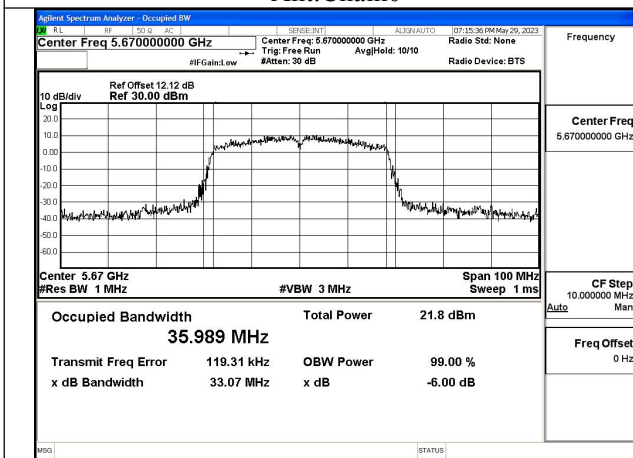

Mode:802.11ac VHT40 Frequency:5670MHz
Ant:Chain0