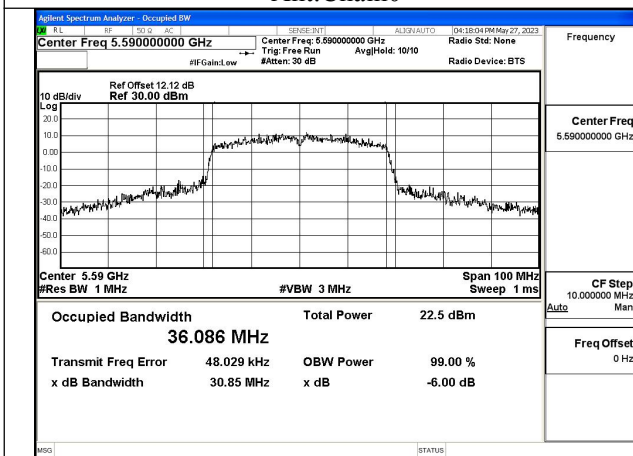

Mode:802.11ac VHT40 Frequency:5590MHz
Ant:Chain1