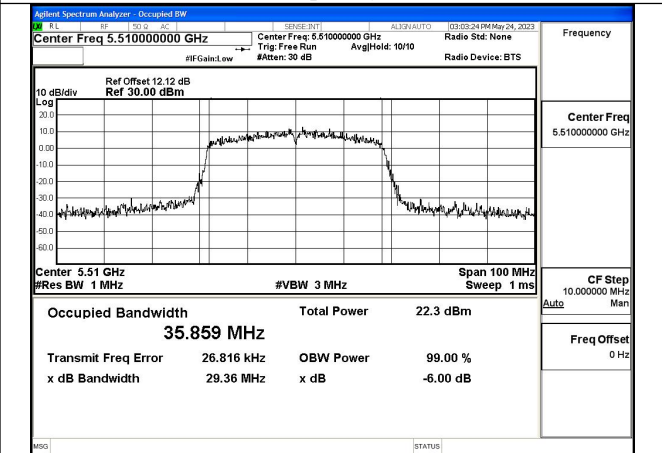

Mode:802.11n HT40 Frequency:5510MHz Ant:Chain1