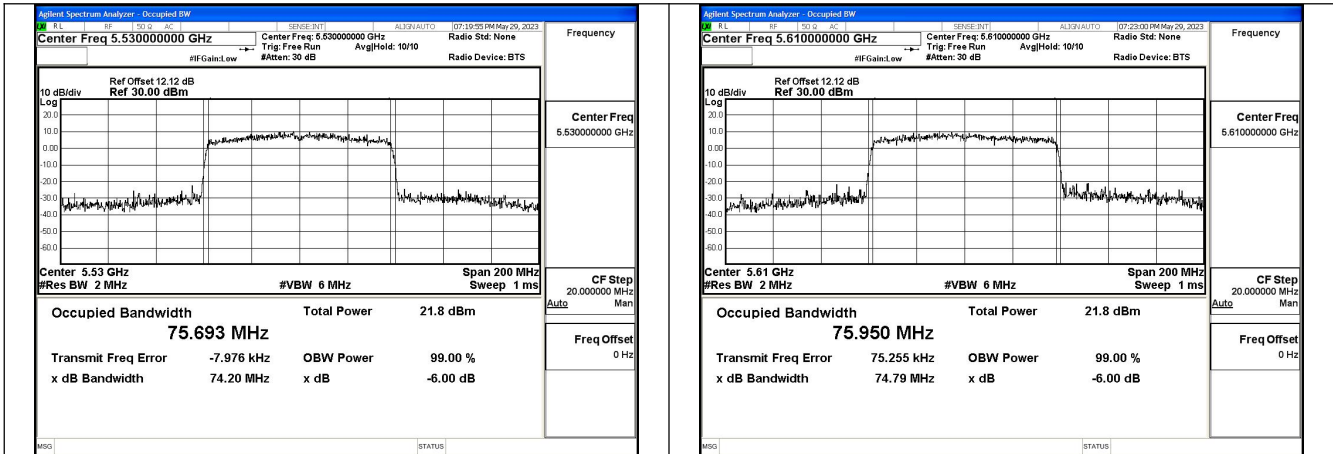

Test Mode: 802.11ac VHT80

Mode:802.11ac VHT80 Frequency:5530MHz
Ant:Chain0

Mode:802.11ac VHT80 Frequency:5610MHz
Ant:Chain0