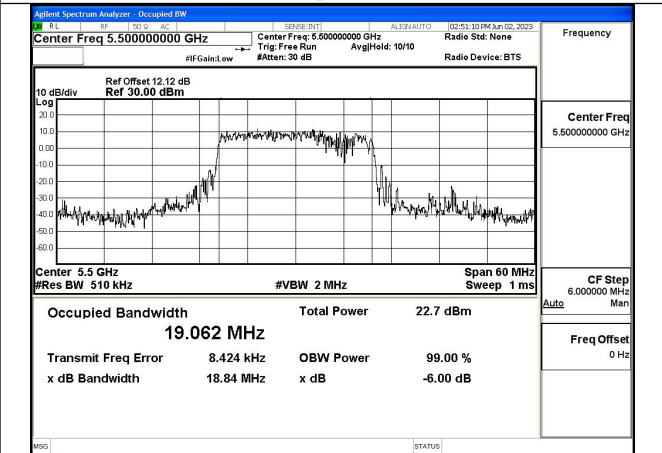

Mode:802.11ac VHT20 Frequency:5700MHz
Ant:Chain0

Mode:802.11ac VHT20 Frequency:5500MHz
Ant:Chain1

Mode:802.11ac VHT20 Frequency:5580MHz
Ant:Chain1

Mode:802.11ac VHT20 Frequency:5700MHz
Ant:Chain1

Test Mode: 802.11ax HE20

Mode:802.11ax HE20 Frequency:5500MHz Ant:Chain0

Mode:802.11ax HE20 Frequency:5580MHz Ant:Chain0

Mode:802.11ax HE20 Frequency:5700MHz Ant:Chain0

Mode:802.11ax HE20 Frequency:5500MHz Ant:Chain1

Mode:802.11ax HE20 Frequency:5580MHz Ant:Chain1