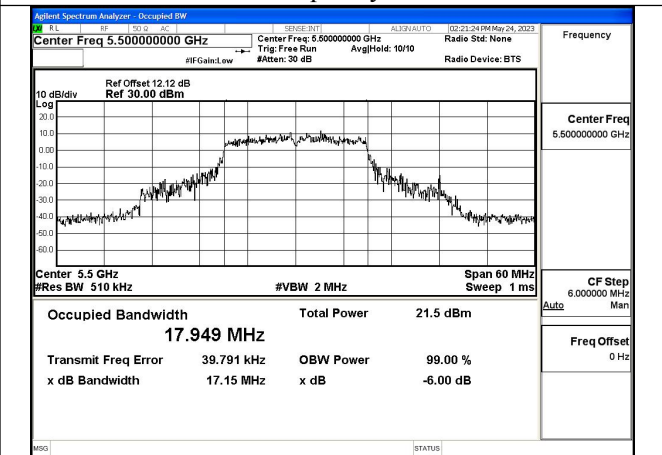

Test Mode: 802.11n HT20

Mode:802.11n HT20 Frequency:5500MHz Ant:Chain0

Mode:802.11n HT20 Frequency:5580MHz Ant:Chain0

Mode:802.11n HT20 Frequency:5700MHz Ant:Chain0

Mode:802.11n HT20 Frequency:5500MHz Ant:Chain1