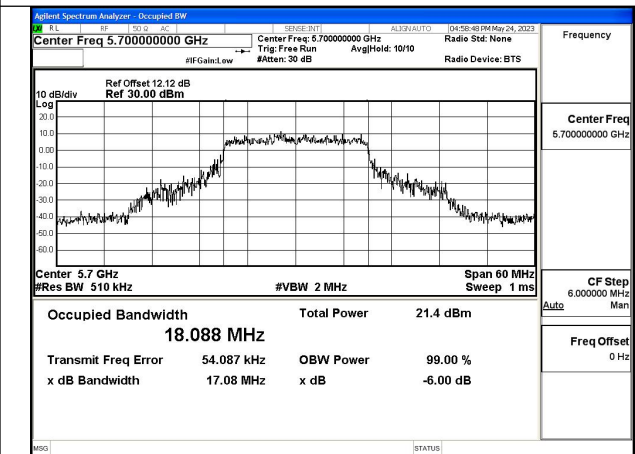

Mode:802.11n HT20 Frequency:5580MHz Ant:Chain1

Mode:802.11n HT20 Frequency:5700MHz Ant:Chain1

Test Mode: 802.11ac VHT20

Mode:802.11ac VHT20 Frequency:5500MHz
Ant:Chain0

Mode:802.11ac VHT20 Frequency:5580MHz
Ant:Chain0

Mode:802.11ac VHT20 Frequency:5700MHz
Ant:Chain0

Mode:802.11ac VHT20 Frequency:5500MHz
Ant:Chain1

Mode:802.11ac VHT20 Frequency:5580MHz
Ant:Chain1

Mode:802.11ac VHT20 Frequency:5700MHz
Ant:Chain1

Test Mode: 802.11ax HE20