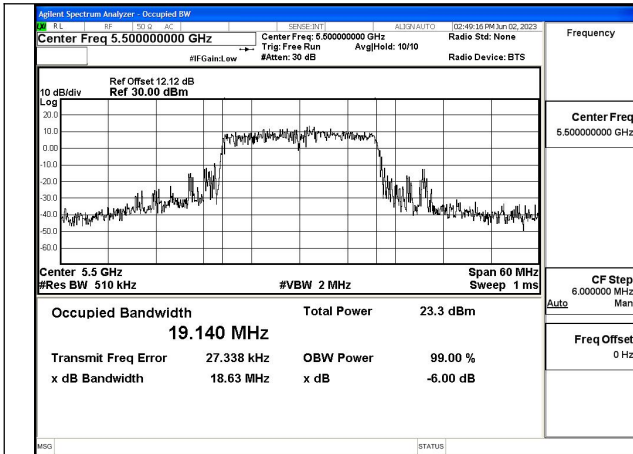

Mode:802.11ac VHT20 Frequency:5700MHz
Ant:Chain0

Mode:802.11ac VHT20 Frequency:5500MHz
Ant:Chain1

Mode:802.11ac VHT20 Frequency:5580MHz
Ant:Chain1

Mode:802.11ac VHT20 Frequency:5700MHz
Ant:Chain1

Test Mode: 802.11ax HE20

Mode:802.11ax HE20 Frequency:5500MHz Ant:Chain0

Mode:802.11ax HE20 Frequency:5580MHz Ant:Chain0

Mode:802.11ax HE20 Frequency:5700MHz Ant:Chain0

Mode:802.11ax HE20 Frequency:5500MHz Ant:Chain1

Mode:802.11ax HE20 Frequency:5580MHz Ant:Chain1