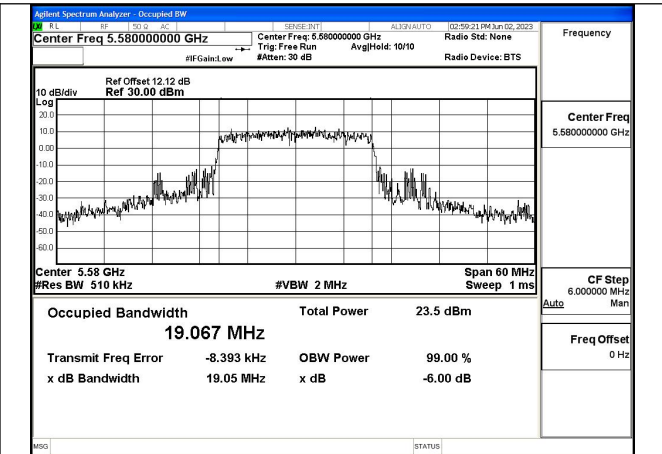

Mode:802.11ac VHT20 Frequency:5700MHz
Ant:Chain0

Mode:802.11ac VHT20 Frequency:5500MHz
Ant:Chain1

Mode:802.11ac VHT20 Frequency:5580MHz
Ant:Chain1

Mode:802.11ac VHT20 Frequency:5700MHz
Ant:Chain1

Test Mode: 802.11ax HE20

Mode:802.11ax HE20 Frequency:5500MHz Ant:Chain0

Mode:802.11ax HE20 Frequency:5580MHz Ant:Chain0

Mode:802.11ax HE20 Frequency:5700MHz Ant:Chain0

Mode:802.11ax HE20 Frequency:5500MHz Ant:Chain1

Mode:802.11ax HE20 Frequency:5580MHz Ant:Chain1