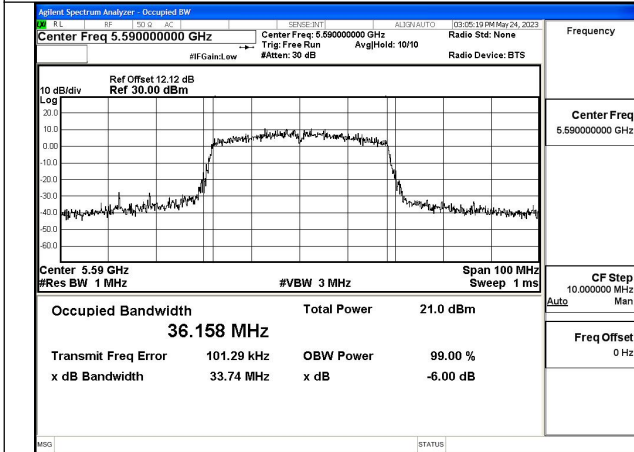

Mode:802.11n HT40 Frequency:5590MHz Ant:Chain1