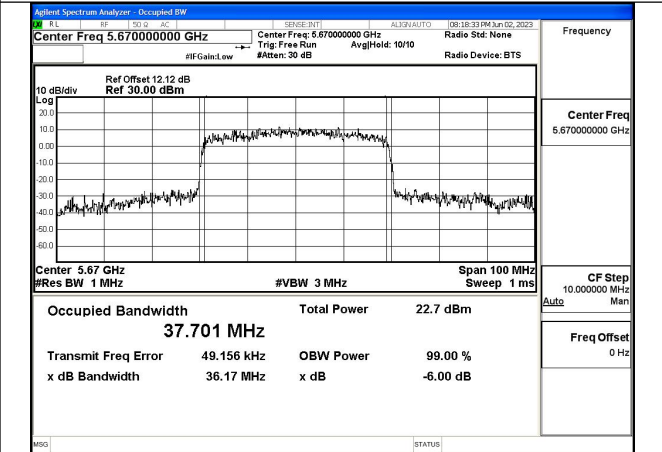

Test Mode: 802.11ax HE40

Mode:802.11ax HE40 Frequency:5510MHz Ant:Chain0

Mode:802.11ax HE40 Frequency:5590MHz Ant:Chain0

Mode:802.11ax HE40 Frequency:5670MHz Ant:Chain0

Mode:802.11ax HE40 Frequency:5510MHz Ant:Chain1