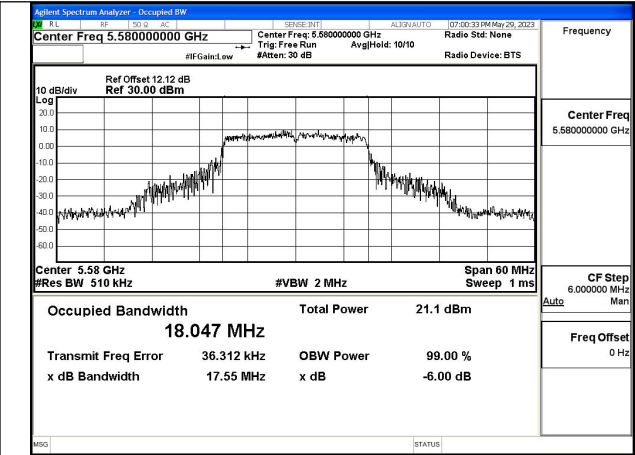

Test Mode: 802.11ac VHT20

Mode:802.11ac VHT20 Frequency:5580MHz
Ant:Chain0