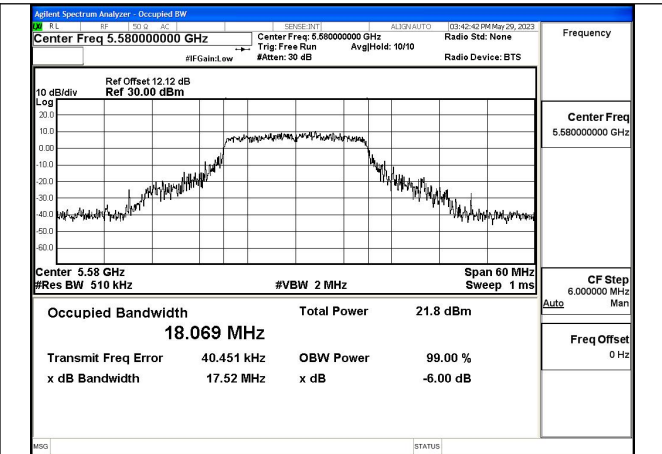

Test Mode: 802.11n HT20

Mode:802.11n HT20 Frequency:5500MHz Ant:Chain0

Mode:802.11n HT20 Frequency:5580MHz Ant:Chain0

Mode:802.11n HT20 Frequency:5700MHz Ant:Chain0

Mode:802.11n HT20 Frequency:5500MHz Ant:Chain1