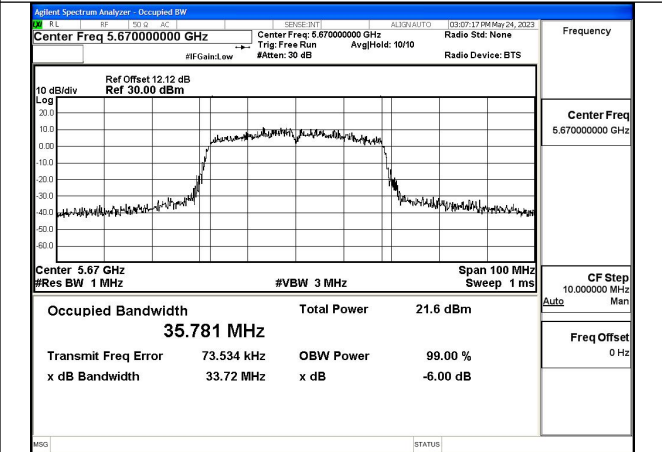

Mode:802.11n HT40 Frequency:5670MHz Ant:Chain1