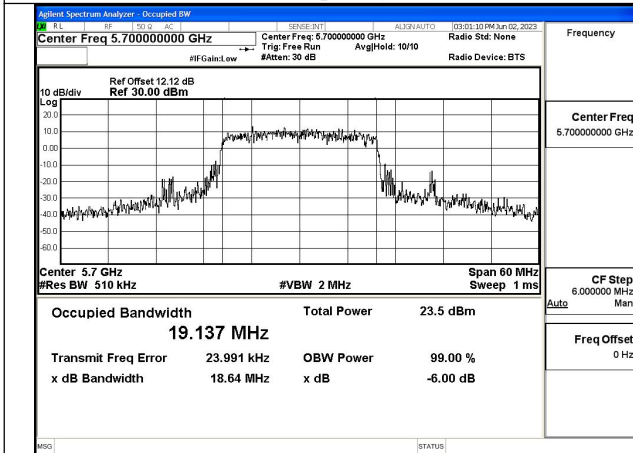

Mode:802.11ac VHT20 Frequency:5700MHz
Ant:Chain0

Mode:802.11ac VHT20 Frequency:5500MHz
Ant:Chain1

Mode:802.11ac VHT20 Frequency:5580MHz
Ant:Chain1

Mode:802.11ac VHT20 Frequency:5700MHz
Ant:Chain1

Test Mode: 802.11ax HE20

Mode:802.11ax HE20 Frequency:5500MHz Ant:Chain0

Mode:802.11ax HE20 Frequency:5580MHz Ant:Chain0

Mode:802.11ax HE20 Frequency:5700MHz Ant:Chain0

Mode:802.11ax HE20 Frequency:5500MHz Ant:Chain1

Mode:802.11ax HE20 Frequency:5580MHz Ant:Chain1