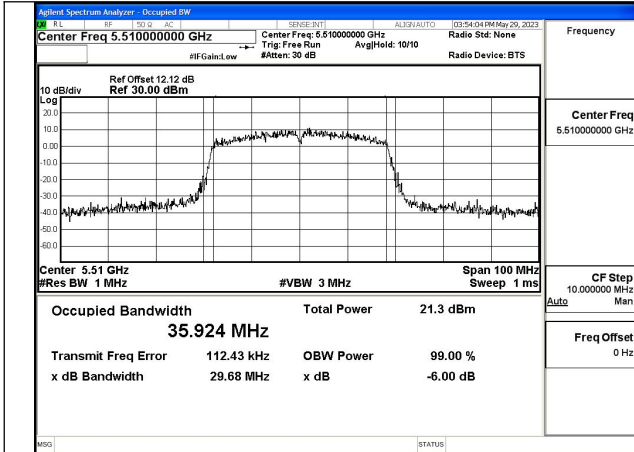

Test Mode: 802.11n HT40

Mode:802.11n HT40 Frequency:5510MHz Ant:Chain0