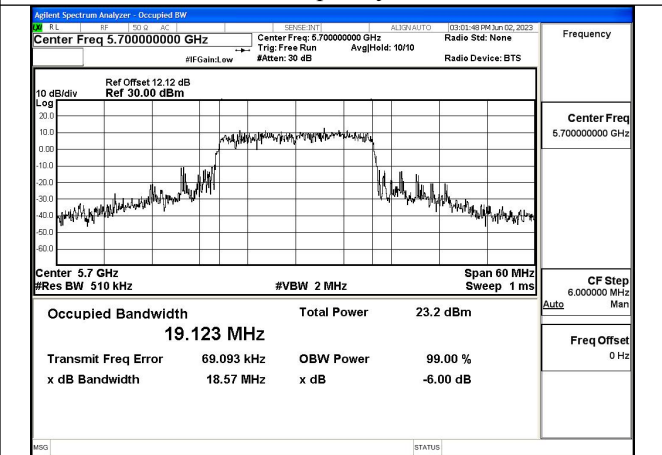

Mode:802.11ac VHT20 Frequency:5700MHz
Ant:Chain0

Mode:802.11ac VHT20 Frequency:5500MHz
Ant:Chain1

Mode:802.11ac VHT20 Frequency:5580MHz
Ant:Chain1

Mode:802.11ac VHT20 Frequency:5700MHz
Ant:Chain1

Test Mode: 802.11ax HE20

Mode:802.11ax HE20 Frequency:5500MHz Ant:Chain0

Mode:802.11ax HE20 Frequency:5580MHz Ant:Chain0

Mode:802.11ax HE20 Frequency:5700MHz Ant:Chain0

Mode:802.11ax HE20 Frequency:5500MHz Ant:Chain1

Mode:802.11ax HE20 Frequency:5580MHz Ant:Chain1