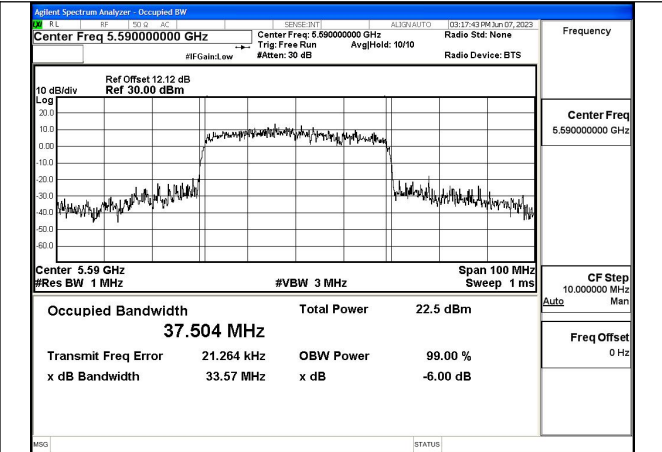

Test Mode: 802.11ax HE40