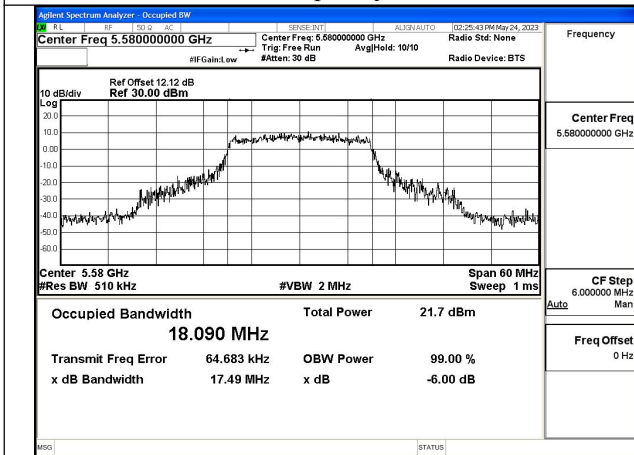

Test Mode: 802.11n HT20

Mode:802.11n HT20 Frequency:5500MHz Ant:Chain0

Mode:802.11n HT20 Frequency:5580MHz Ant:Chain0

Mode:802.11n HT20 Frequency:5700MHz Ant:Chain0

Mode:802.11n HT20 Frequency:5500MHz Ant:Chain1