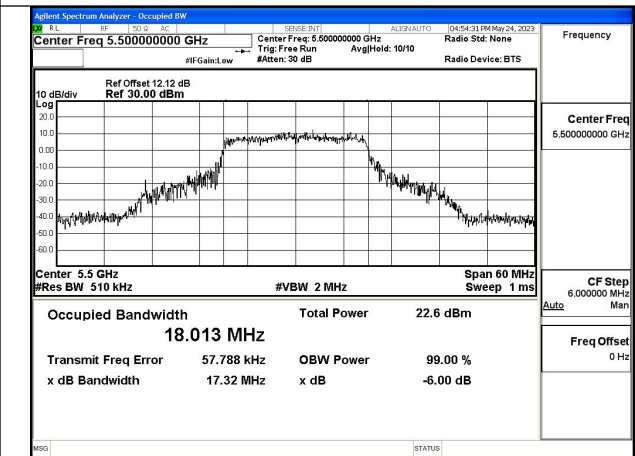

Mode:802.11n HT20 Frequency:5580MHz Ant:Chain1

Mode:802.11n HT20 Frequency:5700MHz Ant:Chain1

Test Mode: 802.11ac VHT20

Mode:802.11ac VHT20 Frequency:5500MHz
Ant:Chain0

Mode:802.11ac VHT20 Frequency:5580MHz
Ant:Chain0

Mode:802.11ac VHT20 Frequency:5700MHz
Ant:Chain0

Mode:802.11ac VHT20 Frequency:5500MHz
Ant:Chain1

Mode:802.11ac VHT20 Frequency:5580MHz
Ant:Chain1

Mode:802.11ac VHT20 Frequency:5700MHz
Ant:Chain1

Test Mode: 802.11ax HE20