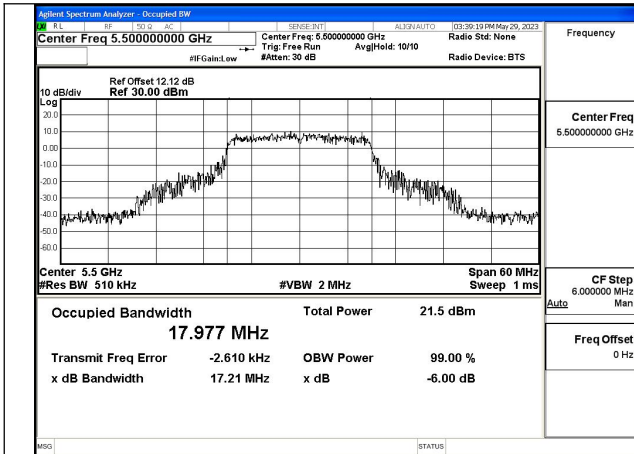

Test Mode: 802.11n HT20

Mode:802.11n HT20 Frequency:5500MHz Ant:Chain0

Mode:802.11n HT20 Frequency:5580MHz Ant:Chain0

Mode:802.11n HT20 Frequency:5700MHz Ant:Chain0

Mode:802.11n HT20 Frequency:5500MHz Ant:Chain1