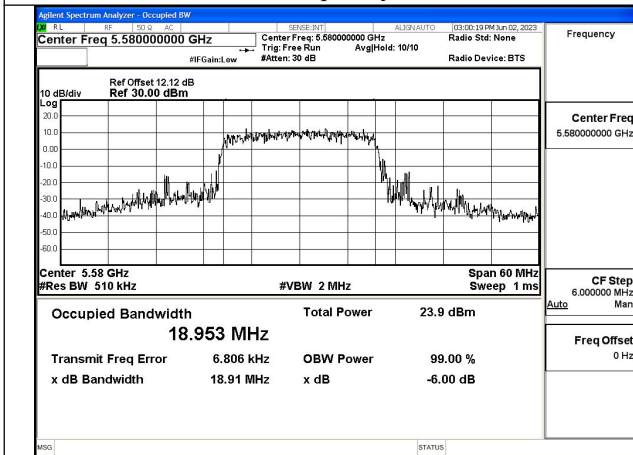

Mode:802.11ac VHT20 Frequency:5700MHz
Ant:Chain0

Mode:802.11ac VHT20 Frequency:5500MHz
Ant:Chain1

Mode:802.11ac VHT20 Frequency:5580MHz
Ant:Chain1

Mode:802.11ac VHT20 Frequency:5700MHz
Ant:Chain1

Test Mode: 802.11ax HE20

Mode:802.11ax HE20 Frequency:5500MHz Ant:Chain0

Mode:802.11ax HE20 Frequency:5580MHz Ant:Chain0

Mode:802.11ax HE20 Frequency:5700MHz Ant:Chain0

Mode:802.11ax HE20 Frequency:5500MHz Ant:Chain1

Mode:802.11ax HE20 Frequency:5580MHz Ant:Chain1