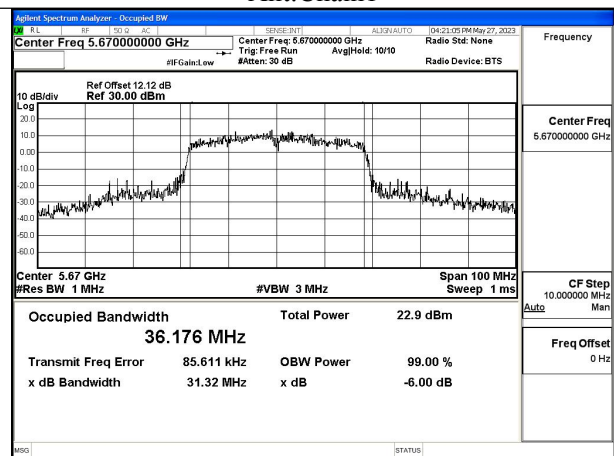

Mode:802.11ac VHT40 Frequency:5590MHz
Ant:Chain0

Mode:802.11ac VHT40 Frequency:5670MHz
Ant:Chain0

Mode:802.11ac VHT40 Frequency:5510MHz
Ant:Chain1

Mode:802.11ac VHT40 Frequency:5590MHz
Ant:Chain1

Mode:802.11ac VHT40 Frequency:5670MHz
Ant:Chain1