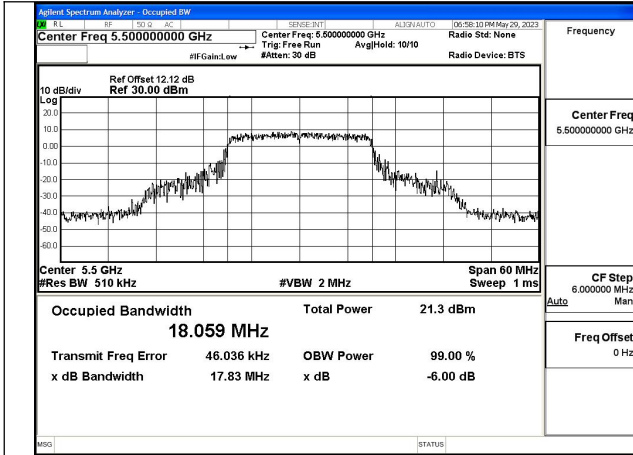

Test Mode: 802.11ac VHT20

Mode:802.11ac VHT20 Frequency:5500MHz
Ant:Chain0