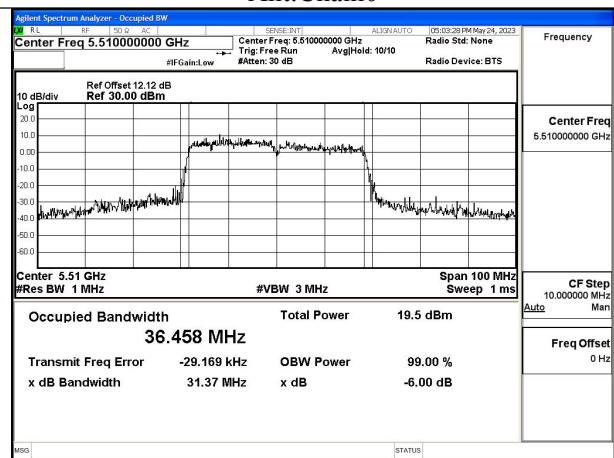

Mode:802.11ac VHT40 Frequency:5510MHz
Ant:Chain1