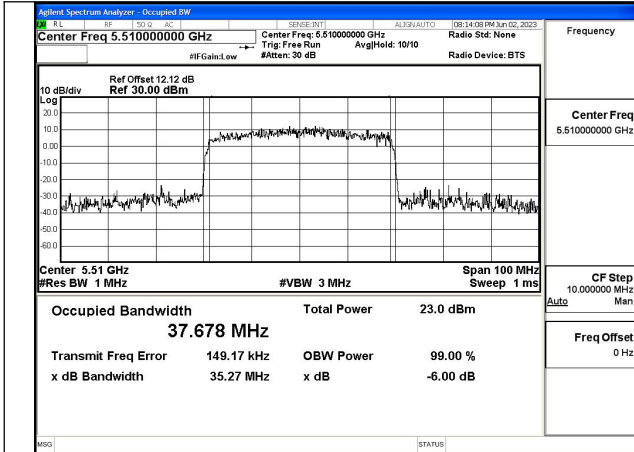

Test Mode: 802.11ax HE40