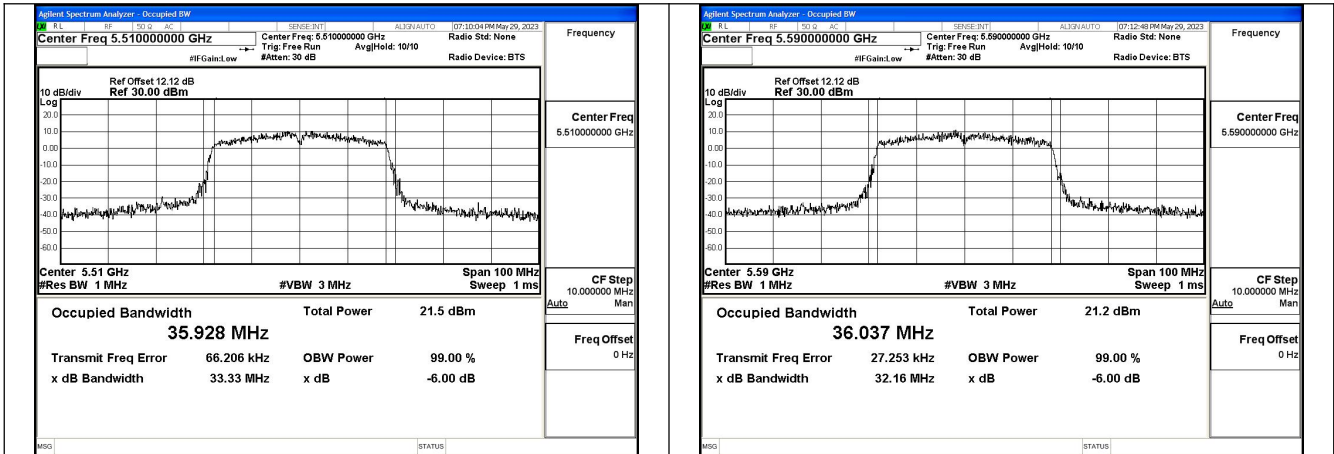

Test Mode: 802.11ac VHT40

Mode:802.11ac VHT40 Frequency:5510MHz
Ant:Chain0

Mode:802.11ac VHT40 Frequency:5590MHz
Ant:Chain0