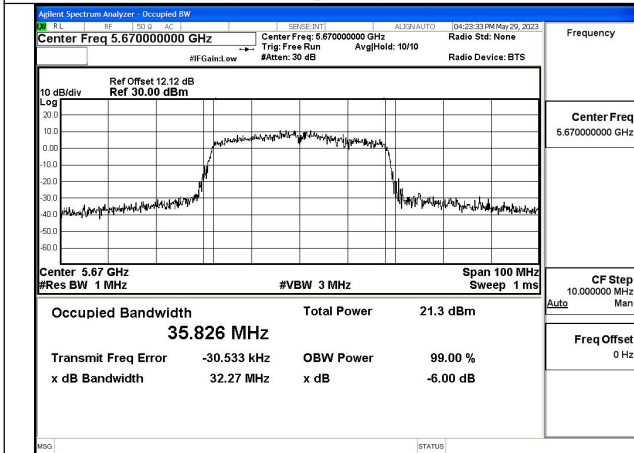

Mode:802.11n HT40 Frequency:5670MHz Ant:Chain0