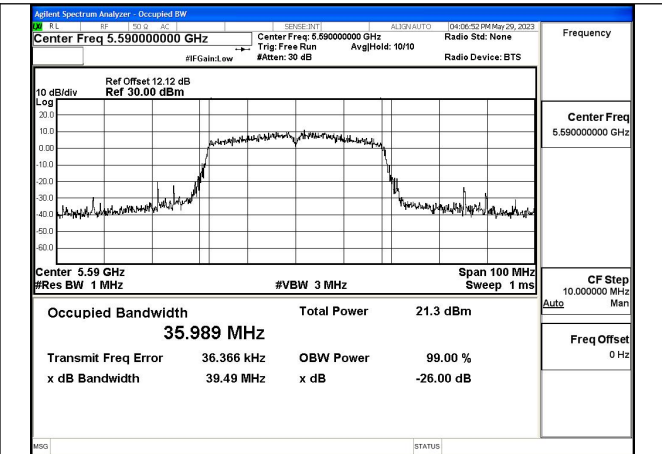

Test Mode: 802.11n HT40

Mode:802.11n HT40 Frequency:5590MHz Ant:Chain0