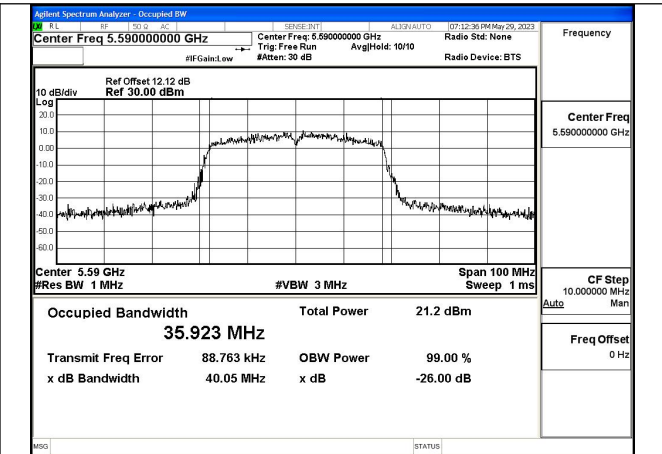

Mode:802.11n HT40 Frequency:5670MHz Ant:Chain0

Mode:802.11n HT40 Frequency:5510MHz Ant:Chain1

Mode:802.11n HT40 Frequency:5590MHz Ant:Chain1

Mode:802.11n HT40 Frequency:5670MHz Ant:Chain1

Test Mode: 802.11ac VHT40