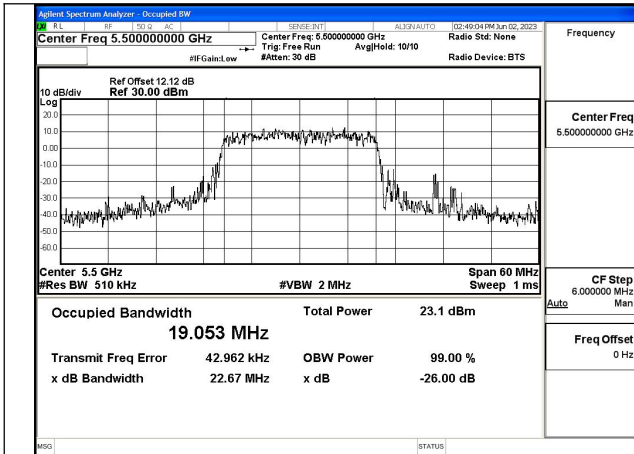

Test Mode: 802.11ax HE20

Mode:802.11ax HE20 Frequency:5500MHz Ant:Chain0

Mode:802.11ax HE20 Frequency:5580MHz Ant:Chain0

Mode:802.11ax HE20 Frequency:5700MHz Ant:Chain0

Mode:802.11ax HE20 Frequency:5500MHz Ant:Chain1