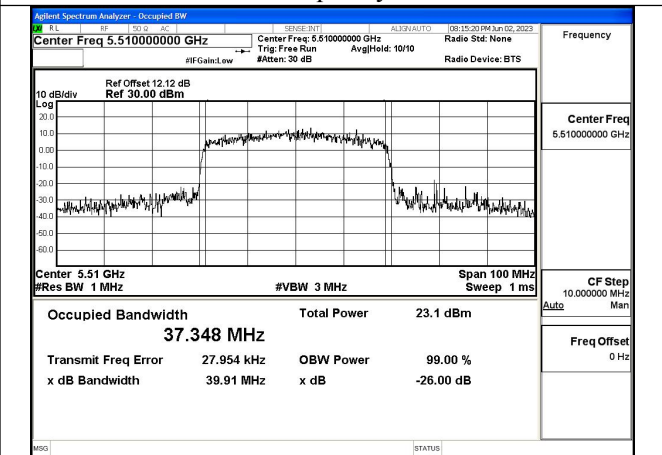

Mode:802.11ax HE40 Frequency:5510MHz Ant:Chain0

Mode:802.11ax HE40 Frequency:5590MHz Ant:Chain0