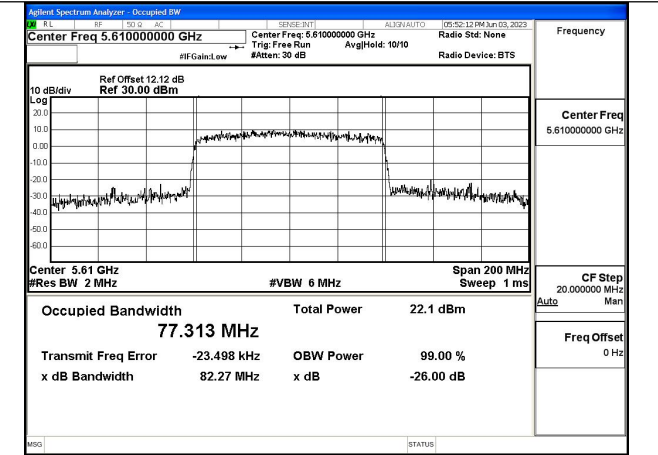

Test Mode: 802.11ax HE80