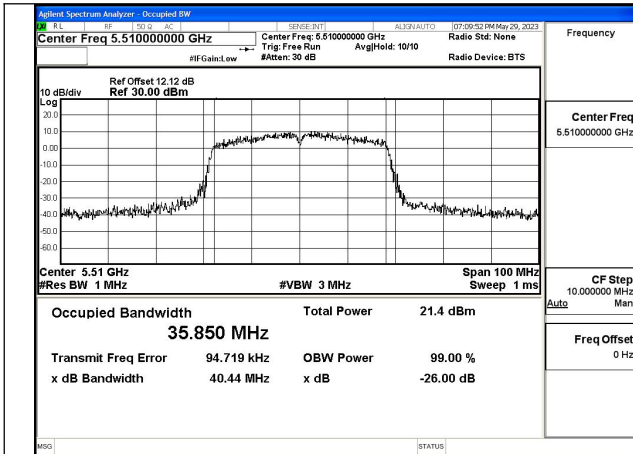

Mode:802.11n HT40 Frequency:5670MHz Ant:Chain0

Mode:802.11n HT40 Frequency:5510MHz Ant:Chain1

Mode:802.11n HT40 Frequency:5590MHz Ant:Chain1

Mode:802.11n HT40 Frequency:5670MHz Ant:Chain1

Test Mode: 802.11ac VHT40