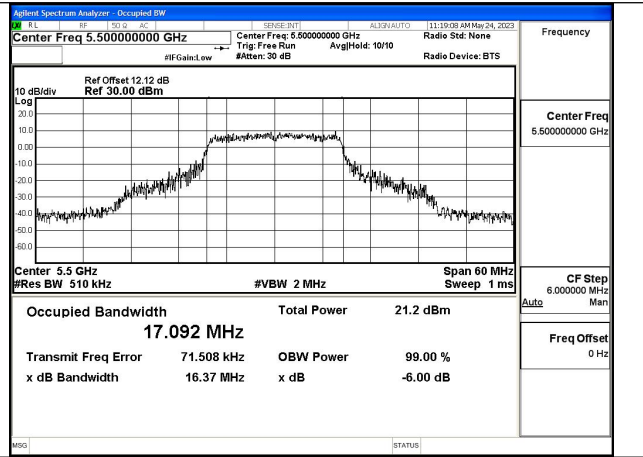

Mode:802.11a Frequency:5500MHz Ant:Chain1