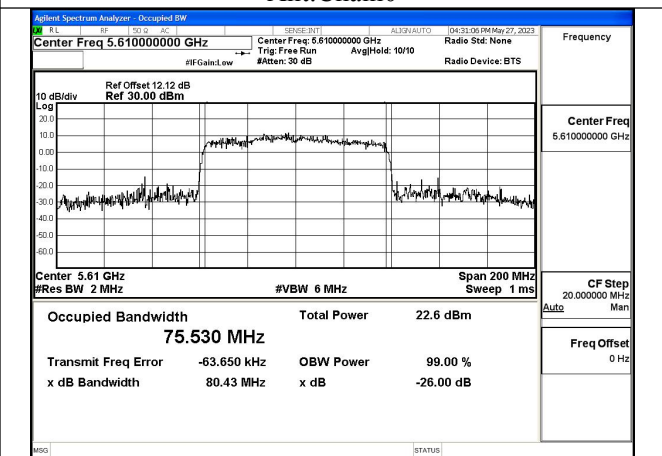

Mode:802.11ac VHT80 Frequency:5610MHz
Ant:Chain1