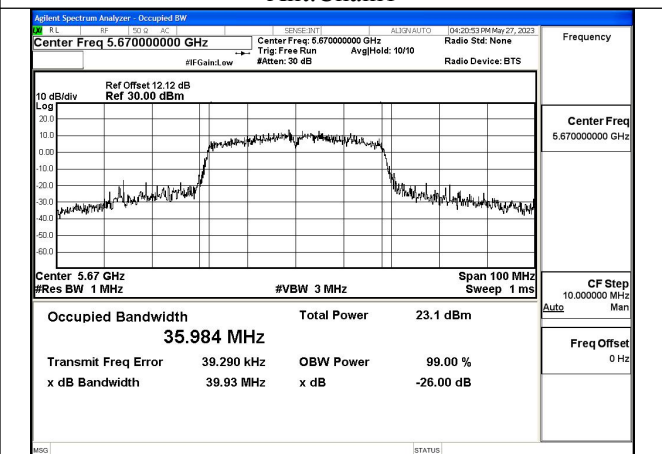

Mode:802.11ac VHT40 Frequency:5670MHz
Ant:Chain1