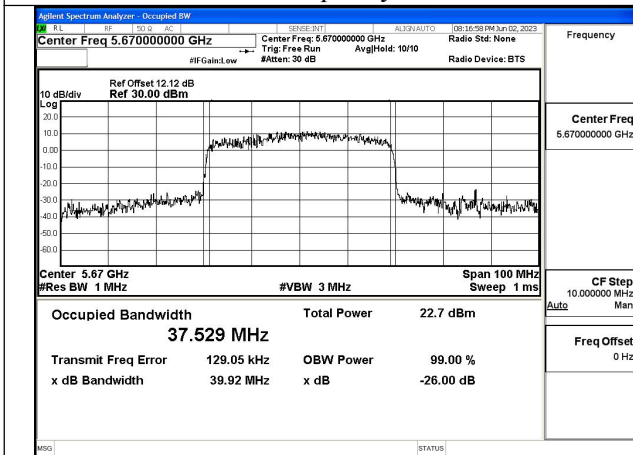

Mode:802.11ax HE40 Frequency:5510MHz Ant:Chain0

Mode:802.11ax HE40 Frequency:5590MHz Ant:Chain0