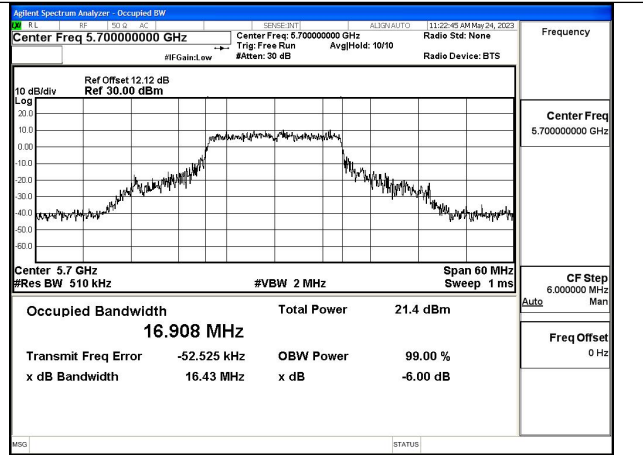

Test Mode: 802.11a

Mode:802.11a Frequency:5500MHz Ant:Chain0

Mode:802.11a Frequency:5580MHz Ant:Chain0

Mode:802.11a Frequency:5700MHz Ant:Chain0

Mode:802.11a Frequency:5500MHz Ant:Chain1

Mode:802.11a Frequency:5580MHz Ant:Chain1