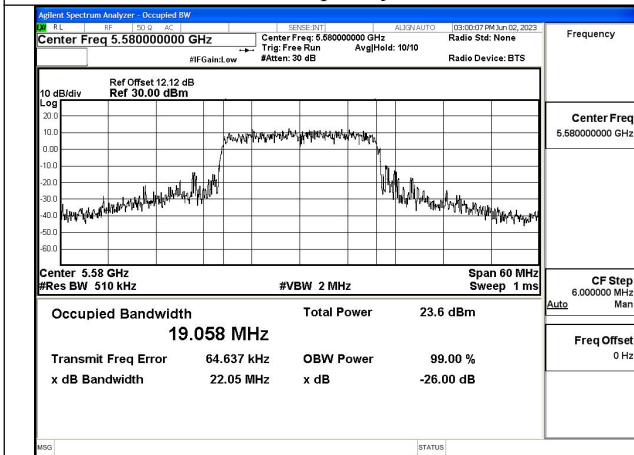

Test Mode: 802.11ax HE20

Mode:802.11ax HE20 Frequency:5500MHz Ant:Chain0

Mode:802.11ax HE20 Frequency:5580MHz Ant:Chain0

Mode:802.11ax HE20 Frequency:5700MHz Ant:Chain0

Mode:802.11ax HE20 Frequency:5500MHz Ant:Chain1