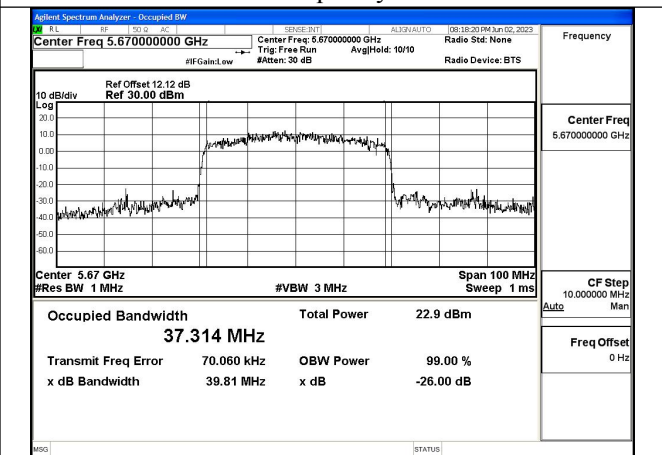

Mode:802.11ax HE40 Frequency:5670MHz Ant:Chain0

Mode:802.11ax HE40 Frequency:5510MHz Ant:Chain1

Mode:802.11ax HE40 Frequency:5590MHz Ant:Chain1

Mode:802.11ax HE40 Frequency:5670MHz Ant:Chain1