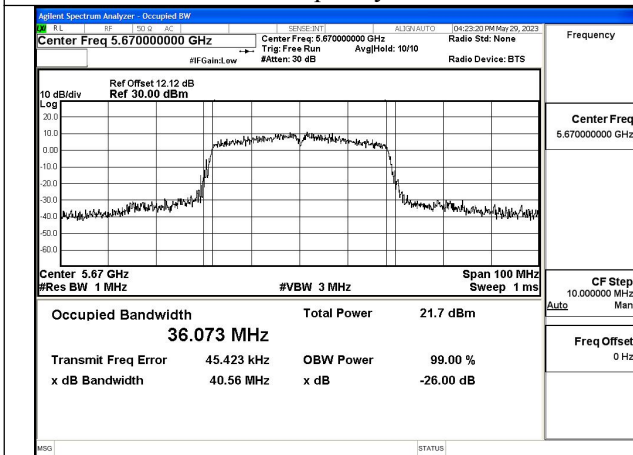

Mode:802.11ax HE20 Frequency:5580MHz Ant:Chain1

Mode:802.11ax HE20 Frequency:5700MHz Ant:Chain1

Test Mode: 802.11n HT40

Mode:802.11n HT40 Frequency:5510MHz Ant:Chain0

Mode:802.11n HT40 Frequency:5590MHz Ant:Chain0