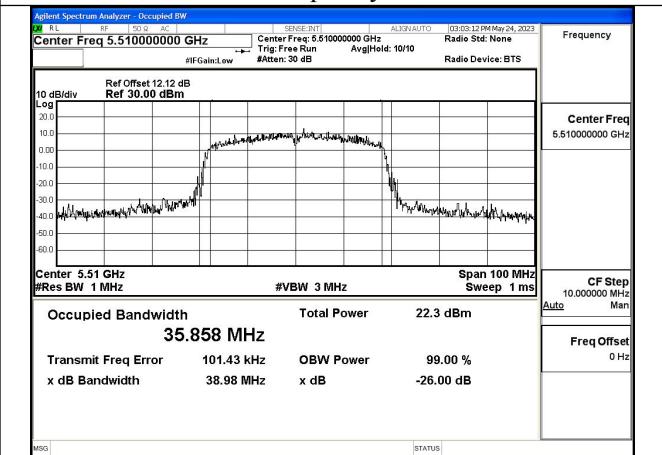

Mode:802.11ax HE20 Frequency:5580MHz Ant:Chain1

Mode:802.11ax HE20 Frequency:5700MHz Ant:Chain1

Test Mode: 802.11n HT40

Mode:802.11n HT40 Frequency:5510MHz Ant:Chain0

Mode:802.11n HT40 Frequency:5590MHz Ant:Chain0