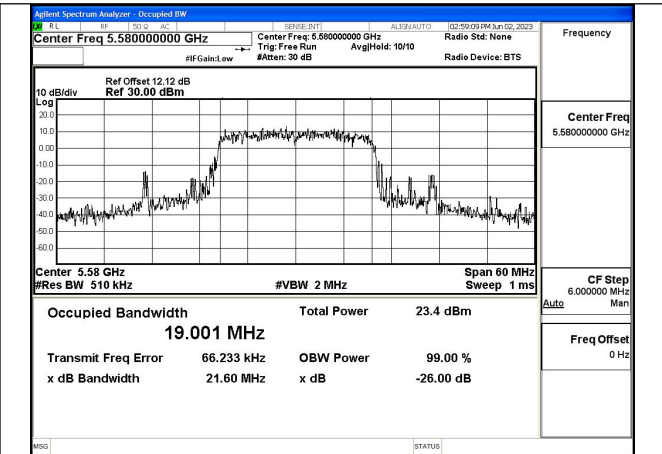

Test Mode: 802.11ax HE20

Mode:802.11ax HE20 Frequency:5500MHz Ant:Chain0

Mode:802.11ax HE20 Frequency:5580MHz Ant:Chain0

Mode:802.11ax HE20 Frequency:5700MHz Ant:Chain0

Mode:802.11ax HE20 Frequency:5500MHz Ant:Chain1