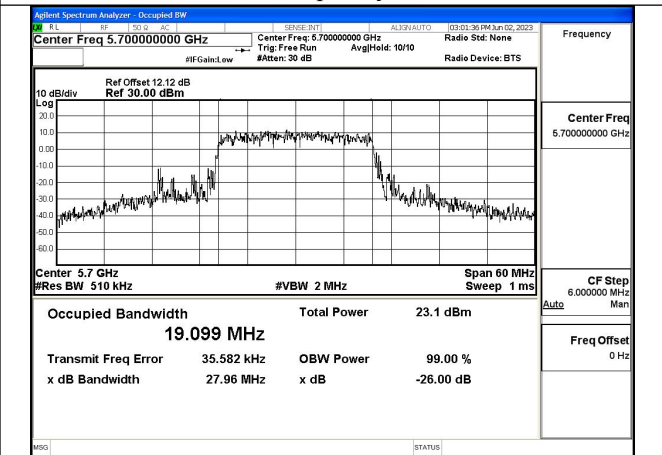

Test Mode: 802.11ax HE20

Mode:802.11ax HE20 Frequency:5500MHz Ant:Chain0

Mode:802.11ax HE20 Frequency:5580MHz Ant:Chain0

Mode:802.11ax HE20 Frequency:5700MHz Ant:Chain0

Mode:802.11ax HE20 Frequency:5500MHz Ant:Chain1