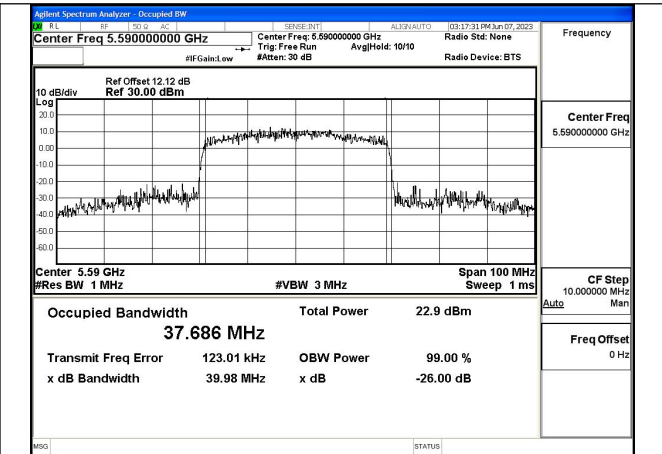

Test Mode: 802.11ax HE40