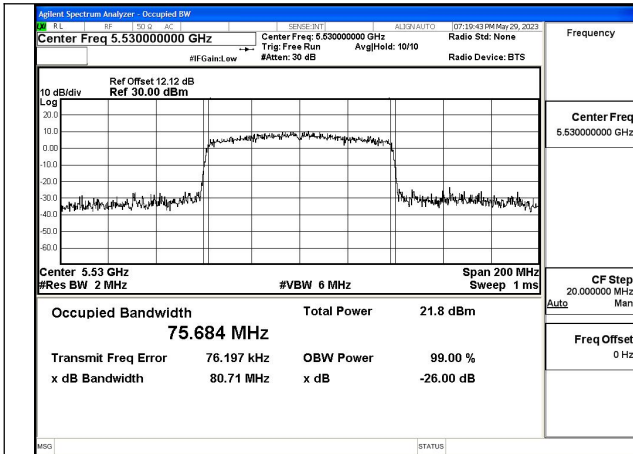

Test Mode: 802.11ac VHT80

Mode:802.11ac VHT80 Frequency:5530MHz
Ant:Chain0