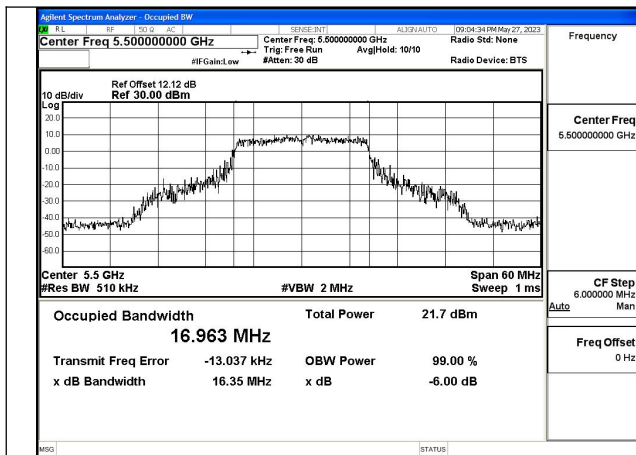

Occupied Bandwidth

Offset 12.12dB = Attenuator + Temporary antenna connector loss + Cable loss

Test Mode	Antenna	Occupied Bandwidth (MHz)		
		5500MHz	5580MHz	5700MHz
802.11a	Chain0	16.963	17.026	17.007
802.11a	Chain1	17.092	16.859	16.908
802.11n HT20	Chain0	17.977	18.069	18.271
802.11n HT20	Chain1	17.949	18.090	18.102
802.11ac VHT20	Chain0	18.059	18.047	18.236
802.11ac VHT20	Chain1	18.013	18.021	18.088
802.11ax HE20	Chain0	19.140	19.067	19.137
802.11ax HE20	Chain1	19.062	18.953	19.123

Test Mode	Antenna	Occupied Bandwidth (MHz)		
		5510MHz	5590MHz	5670MHz
802.11n HT40	Chain0	35.924	35.874	35.826
802.11n HT40	Chain1	35.859	36.158	35.781
802.11ac VHT40	Chain0	35.928	36.037	35.989
802.11ac VHT40	Chain1	36.458	36.086	36.176
802.11ax HE40	Chain0	37.678	37.504	37.603
802.11ax HE40	Chain1	37.718	37.353	37.701

Test Mode	Antenna	Occupied Bandwidth (MHz)		
		5530MHz	---	5610MHz
802.11ac VHT80	Chain0	75.693	---	75.950
802.11ac VHT80	Chain1	76.033	---	76.229
802.11ax HE80	Chain0	77.073	---	77.225
802.11ax HE80	Chain1	77.710	---	76.870

Test Mode: 802.11a

Mode:802.11a Frequency:5500MHz Ant:Chain0