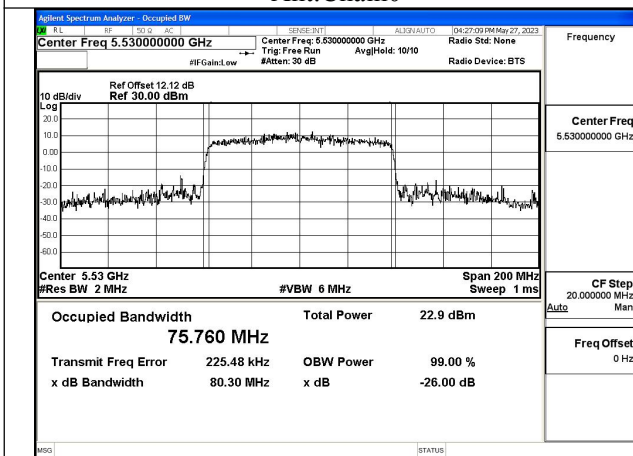

Mode:802.11ac VHT80 Frequency:5530MHz
Ant:Chain1