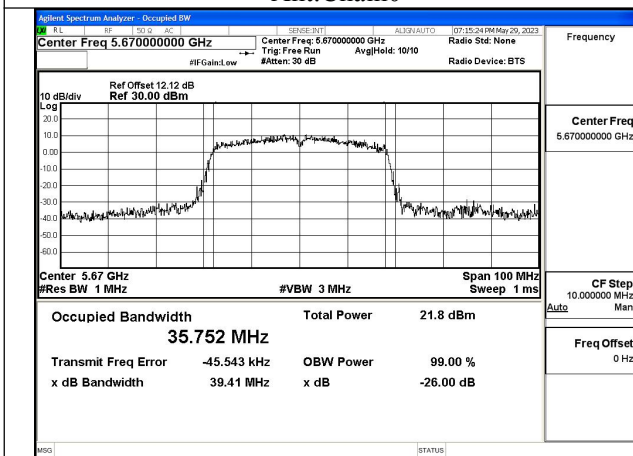

Mode:802.11ac VHT40 Frequency:5670MHz
Ant:Chain0