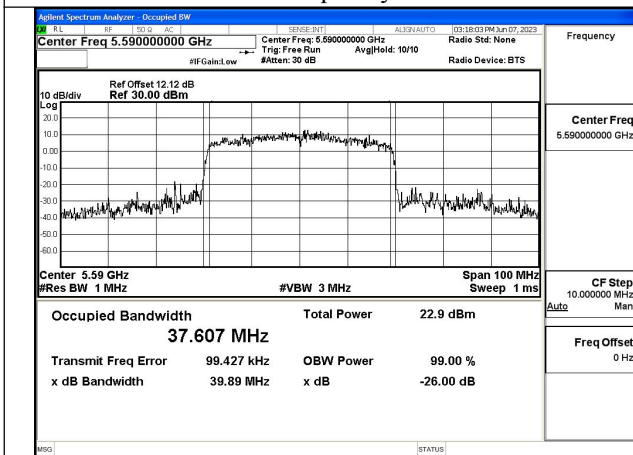

Mode:802.11ax HE40 Frequency:5670MHz Ant:Chain0

Mode:802.11ax HE40 Frequency:5510MHz Ant:Chain1

Mode:802.11ax HE40 Frequency:5590MHz Ant:Chain1

Mode:802.11ax HE40 Frequency:5670MHz Ant:Chain1