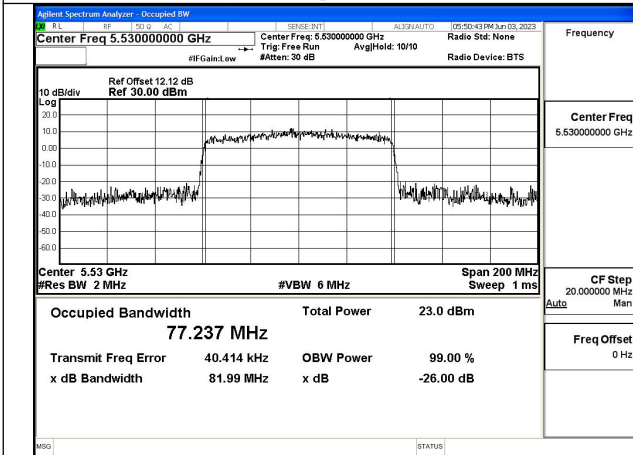

Mode:802.11ax HE80 Frequency:5530MHz Ant:Chain0

Mode:802.11ax HE80 Frequency:5610MHz Ant:Chain0

Mode:802.11ax HE80 Frequency:5530MHz Ant:Chain1

Mode:802.11ax HE80 Frequency:5610MHz Ant:Chain1