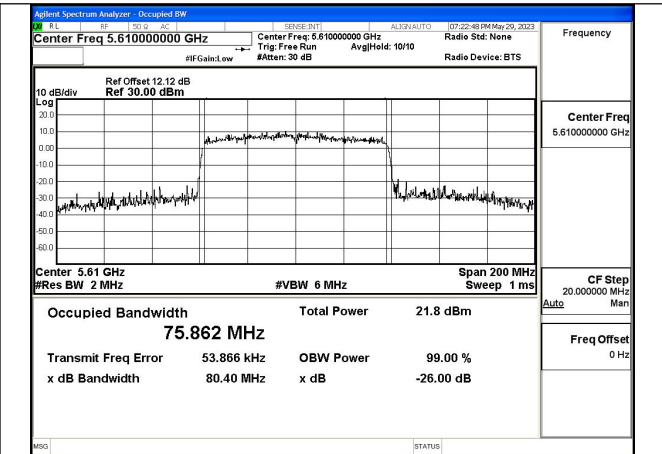

Test Mode: 802.11ac VHT80

Mode:802.11ac VHT80 Frequency:5610MHz
Ant:Chain0