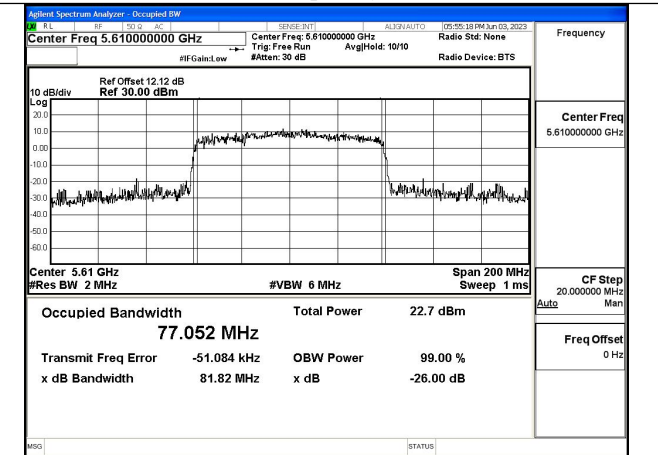

Mode:802.11ac VHT80 Frequency:5610MHz
Ant:Chain0

Mode:802.11ac VHT80 Frequency:5530MHz
Ant:Chain1

Mode:802.11ac VHT80 Frequency:5610MHz
Ant:Chain1

Test Mode: 802.11ax HE80

Mode:802.11ax HE80 Frequency:5530MHz Ant:Chain0

Mode:802.11ax HE80 Frequency:5610MHz Ant:Chain0

Mode:802.11ax HE80 Frequency:5530MHz Ant:Chain1

Mode:802.11ax HE80 Frequency:5610MHz Ant:Chain1

Occupied Bandwidth

Offset 12.12dB = Attenuator + Temporary antenna connector loss + Cable loss