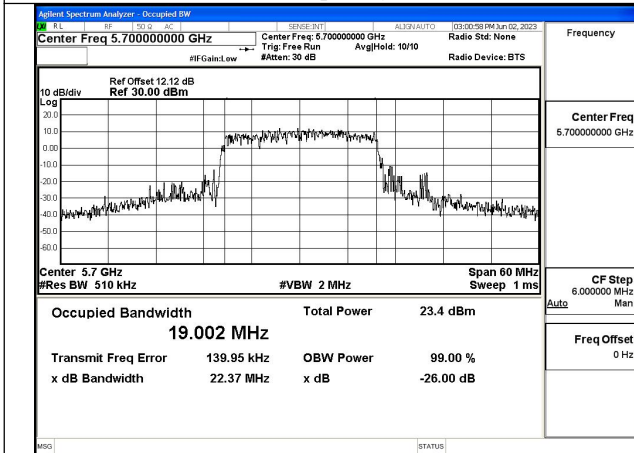

Test Mode: 802.11ax HE20

Mode:802.11ax HE20 Frequency:5500MHz Ant:Chain0

Mode:802.11ax HE20 Frequency:5580MHz Ant:Chain0

Mode:802.11ax HE20 Frequency:5700MHz Ant:Chain0

Mode:802.11ax HE20 Frequency:5500MHz Ant:Chain1