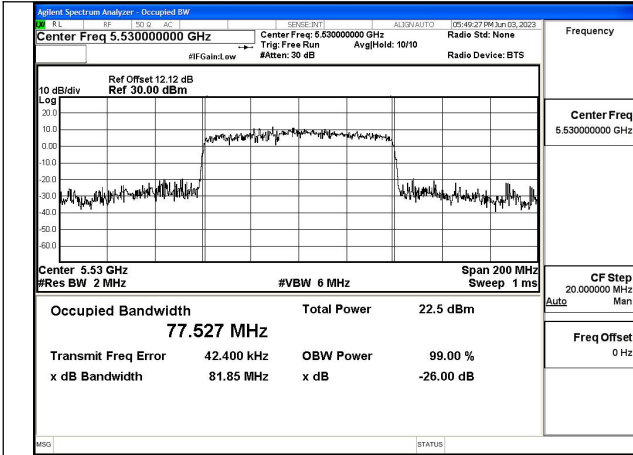

Test Mode: 802.11ax HE80