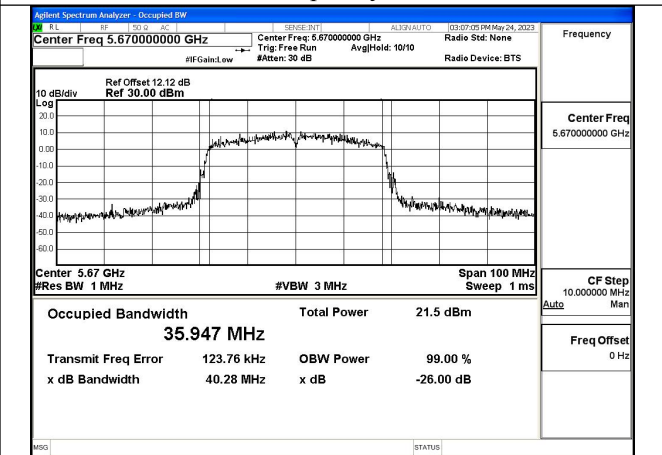

Mode:802.11n HT40 Frequency:5670MHz Ant:Chain1