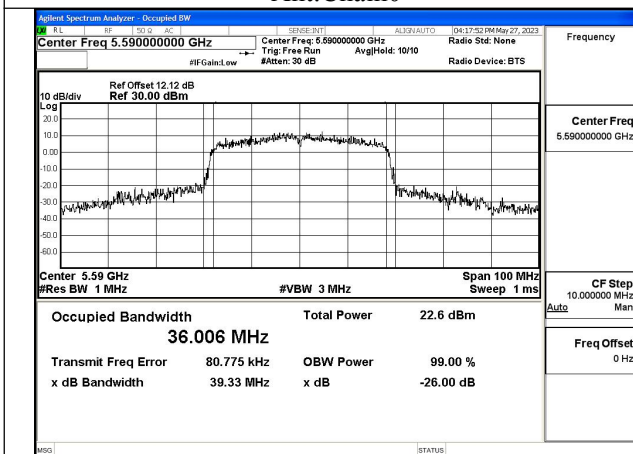

Mode:802.11ac VHT40 Frequency:5590MHz
Ant:Chain1