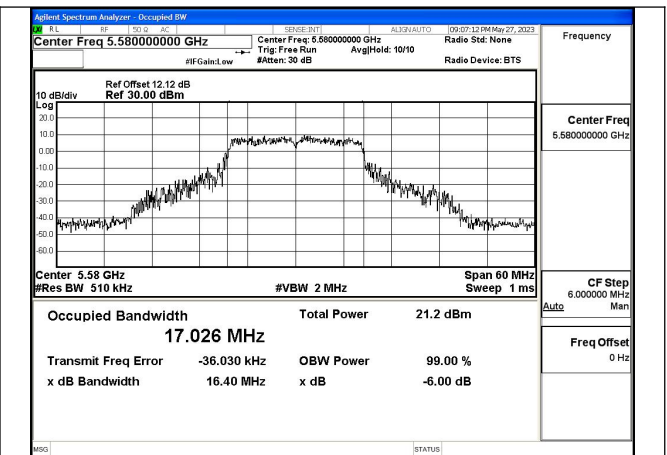

Mode:802.11a Frequency:5580MHz Ant:Chain0