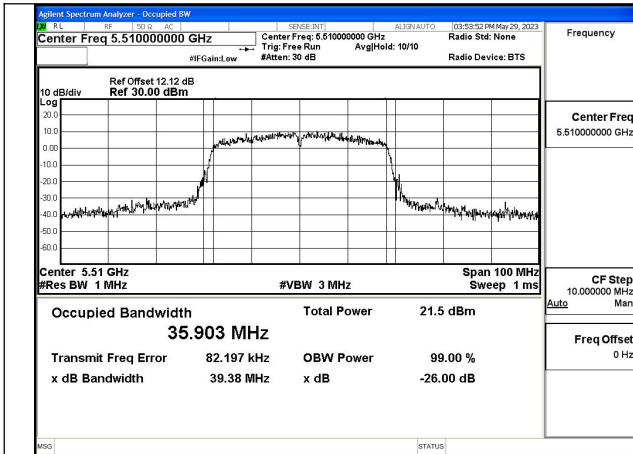

Test Mode: 802.11n HT40

Mode:802.11n HT40 Frequency:5510MHz Ant:Chain0