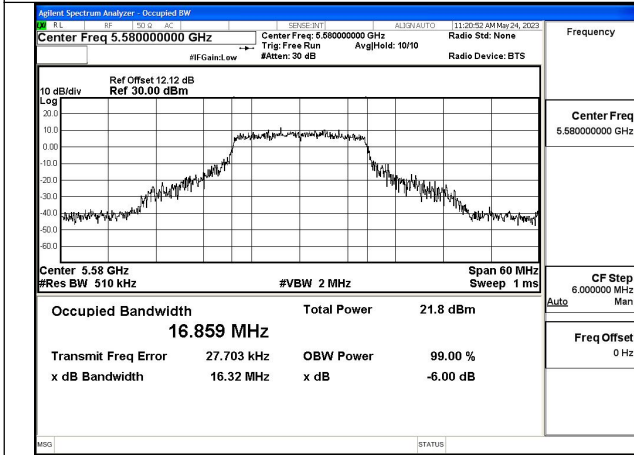

Test Mode: 802.11a

Mode:802.11a Frequency:5500MHz Ant:Chain0

Mode:802.11a Frequency:5580MHz Ant:Chain0

Mode:802.11a Frequency:5700MHz Ant:Chain0

Mode:802.11a Frequency:5500MHz Ant:Chain1

Mode:802.11a Frequency:5580MHz Ant:Chain1