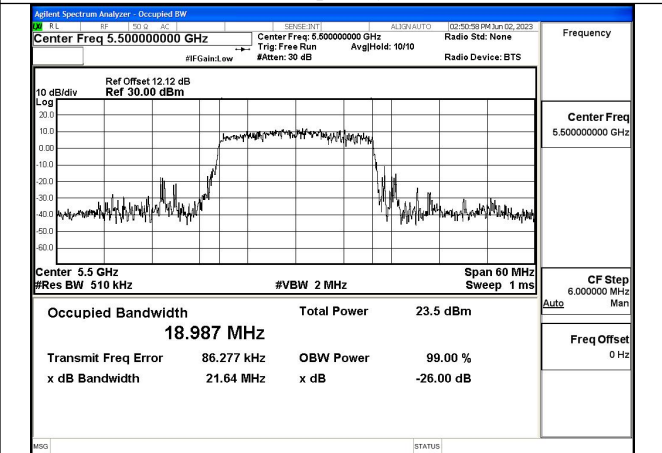

Test Mode: 802.11ax HE20

Mode:802.11ax HE20 Frequency:5500MHz Ant:Chain0

Mode:802.11ax HE20 Frequency:5580MHz Ant:Chain0

Mode:802.11ax HE20 Frequency:5700MHz Ant:Chain0

Mode:802.11ax HE20 Frequency:5500MHz Ant:Chain1