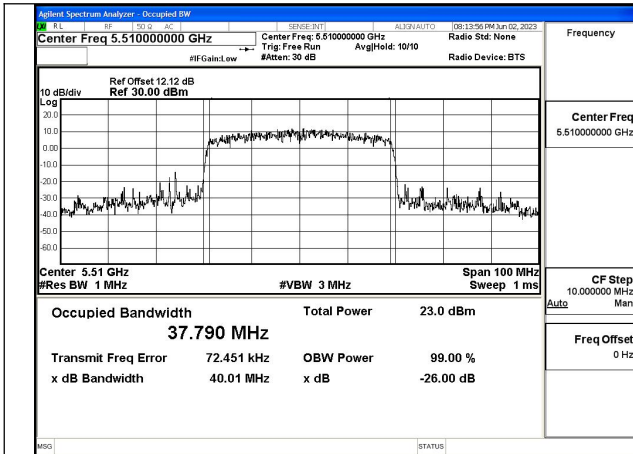

Test Mode: 802.11ax HE40