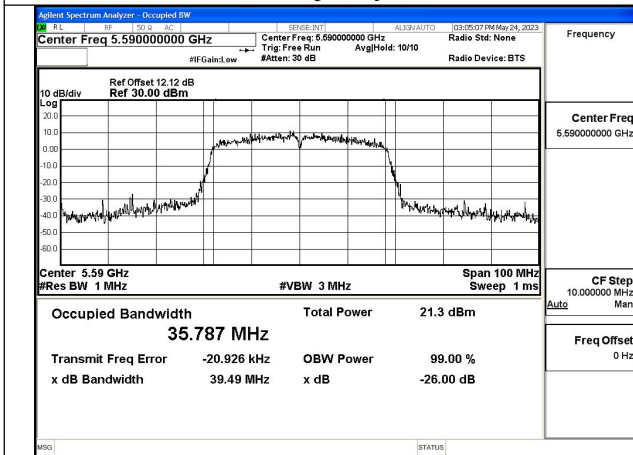

Mode:802.11n HT40 Frequency:5590MHz Ant:Chain1