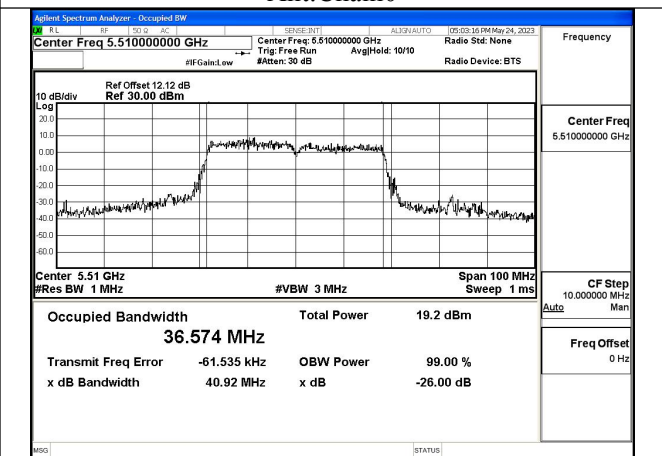

Mode:802.11ac VHT40 Frequency:5510MHz
Ant:Chain1