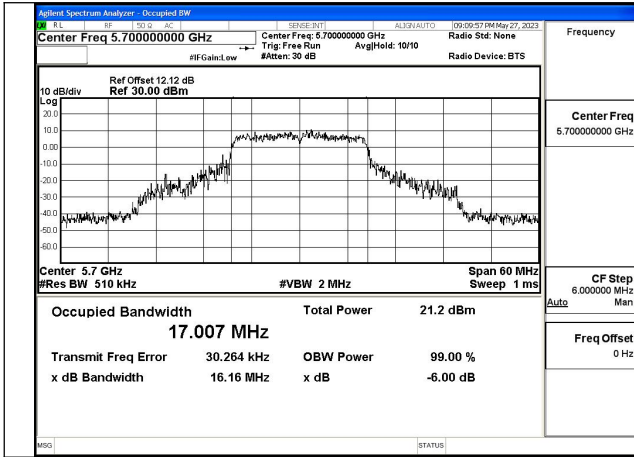

Mode:802.11a Frequency:5700MHz Ant:Chain0