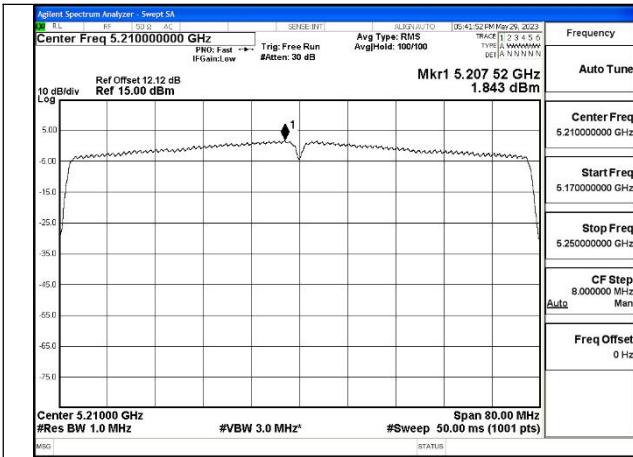

Mode:802.11ax HE40 Tone:484T Frequency:5190MHz  
Ant:Chain0

Mode:802.11ax HE40 Tone:484T Frequency:5230MHz  
Ant:Chain0

Mode:802.11ax HE40 Tone:484T Frequency:5190MHz  
Ant:Chain1

Mode:802.11ax HE40 Tone:484T Frequency:5230MHz  
Ant:Chain1

Test Mode: 802.11ac VHT80

Mode:802.11ac VHT80 Frequency:5210MHz  
Ant:Chain0

Mode:802.11ac VHT80 Frequency:5210MHz  
Ant:Chain1

Test Mode: 802.11ax HE80

Mode:802.11ax HE80 Tone:26T Frequency:5210MHz  
Ant:Chain0