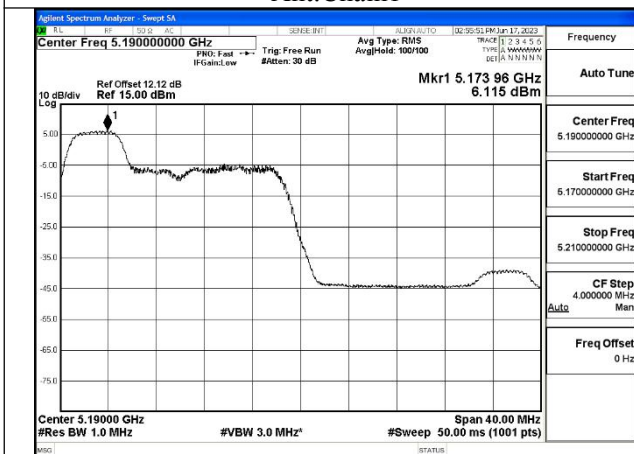

Test Mode: 802.11ax HE40

Mode:802.11ax HE40 Tone:26T Frequency:5190MHz  
Ant:Chain0

Mode:802.11ax HE40 Tone:26T Frequency:5230MHz  
Ant:Chain0

Mode:802.11ax HE40 Tone:26T Frequency:5190MHz  
Ant:Chain1

Mode:802.11ax HE40 Tone:26T Frequency:5230MHz  
Ant:Chain1

Mode:802.11ax HE40 Tone:52T Frequency:5190MHz  
Ant:Chain0

Mode:802.11ax HE40 Tone:52T Frequency:5230MHz  
Ant:Chain0

Mode:802.11ax HE40 Tone:52T Frequency:5190MHz  
Ant:Chain1

Mode:802.11ax HE40 Tone:52T Frequency:5230MHz  
Ant:Chain1