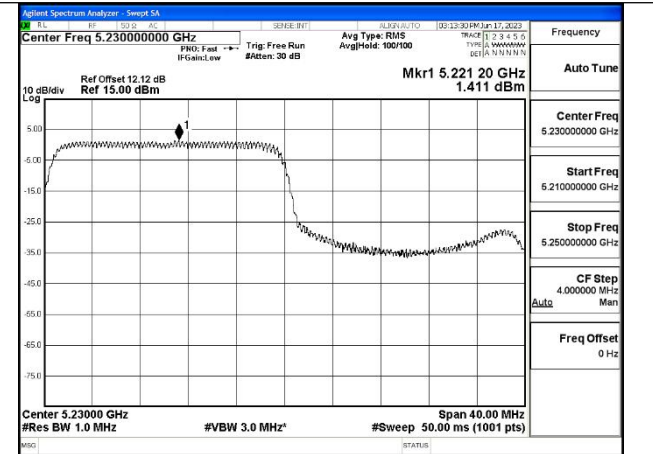

Mode:802.11ax HE40 Tone:106T Frequency:5190MHz  
Ant:Chain0

Mode:802.11ax HE40 Tone:106T Frequency:5230MHz  
Ant:Chain0

Mode:802.11ax HE40 Tone:106T Frequency:5190MHz  
Ant:Chain1

Mode:802.11ax HE40 Tone:106T Frequency:5230MHz  
Ant:Chain1

Mode:802.11ax HE40 Tone:242T Frequency:5190MHz  
Ant:Chain0

Mode:802.11ax HE40 Tone:242T Frequency:5230MHz  
Ant:Chain0

Mode:802.11ax HE40 Tone:242T Frequency:5190MHz  
Ant:Chain1

Mode:802.11ax HE40 Tone:242T Frequency:5230MHz  
Ant:Chain1