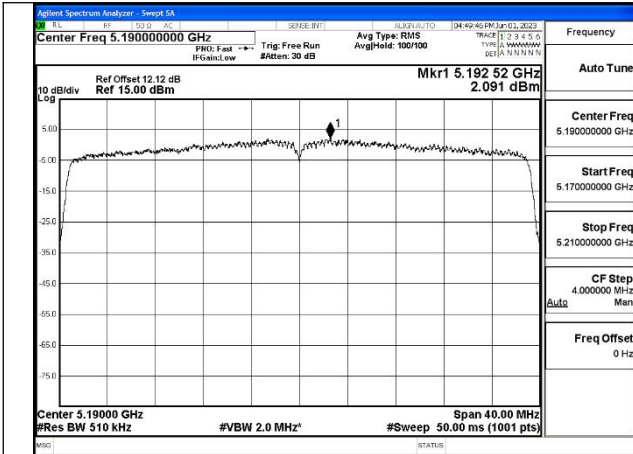

Mode:802.11ax HE40 Tone:484T Frequency:5190MHz
Ant:Chain1