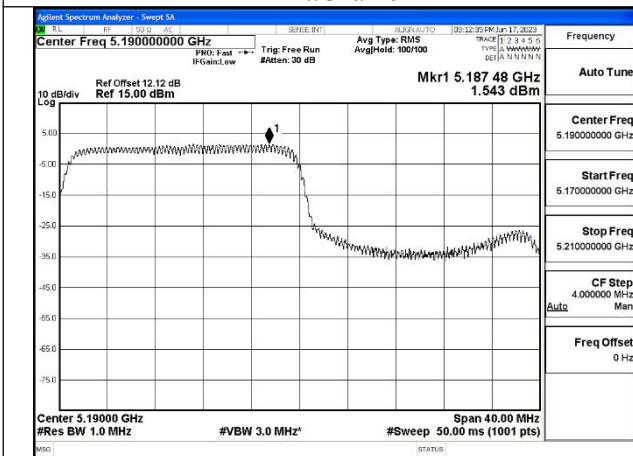

Mode:802.11ax HE40 Tone:106T Frequency:5190MHz  
Ant:Chain0

Mode:802.11ax HE40 Tone:106T Frequency:5230MHz  
Ant:Chain0

Mode:802.11ax HE40 Tone:106T Frequency:5190MHz  
Ant:Chain1

Mode:802.11ax HE40 Tone:106T Frequency:5230MHz  
Ant:Chain1

Mode:802.11ax HE40 Tone:242T Frequency:5190MHz  
Ant:Chain0

Mode:802.11ax HE40 Tone:242T Frequency:5230MHz  
Ant:Chain0

Mode:802.11ax HE40 Tone:242T Frequency:5190MHz  
Ant:Chain1

Mode:802.11ax HE40 Tone:242T Frequency:5230MHz  
Ant:Chain1