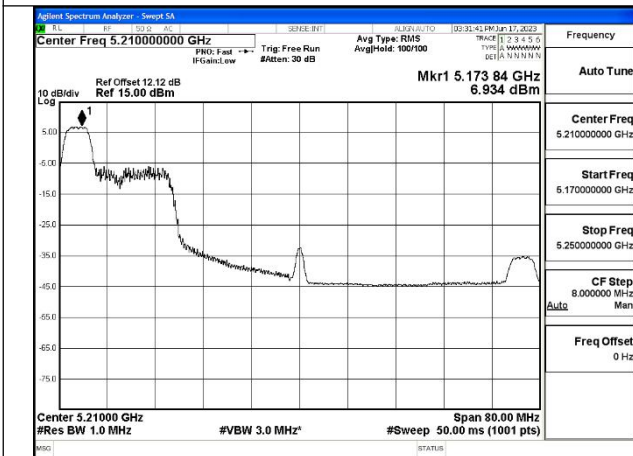

Test Mode: 802.11ac VHT80

Mode:802.11ac VHT80 Frequency:5210MHz  
Ant:Chain0

Mode:802.11ac VHT80 Frequency:5210MHz  
Ant:Chain1

Test Mode: 802.11ax HE80

Mode:802.11ax HE80 Tone:26T Frequency:5210MHz  
Ant:Chain0

Mode:802.11ax HE80 Tone:26T Frequency:5210MHz  
Ant:Chain1

Mode:802.11ax HE80 Tone:52T Frequency:5210MHz  
Ant:Chain0

Mode:802.11ax HE80 Tone:52T Frequency:5210MHz  
Ant:Chain1

Mode:802.11ax HE80 Tone:106T Frequency:5210MHz  
Ant:Chain0