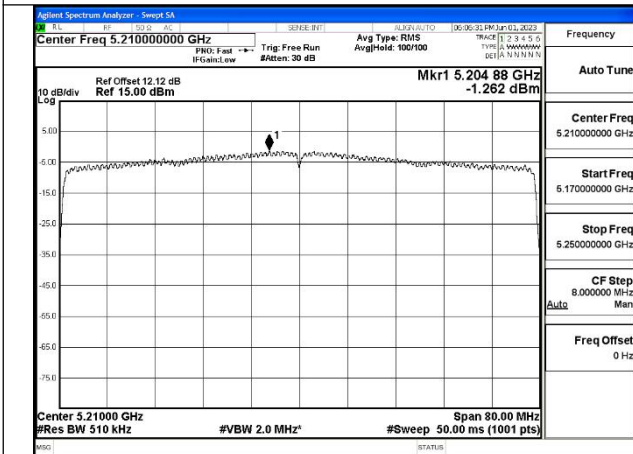

Mode:802.11ax HE80 Tone:26T Frequency:5210MHz  
Ant:Chain1

Mode:802.11ax HE80 Tone:52T Frequency:5210MHz  
Ant:Chain0

Mode:802.11ax HE80 Tone:52T Frequency:5210MHz  
Ant:Chain1

Mode:802.11ax HE80 Tone:106T Frequency:5210MHz  
Ant:Chain0

Mode:802.11ax HE80 Tone:106T Frequency:5210MHz  
Ant:Chain1

Mode:802.11ax HE80 Tone:242T Frequency:5210MHz  
Ant:Chain0

Mode:802.11ax HE80 Tone:242T Frequency:5210MHz  
Ant:Chain1

Mode:802.11ax HE80 Tone:484T Frequency:5210MHz  
Ant:Chain0

Mode:802.11ax HE80 Tone:484T Frequency:5210MHz  
Ant:Chain1

Mode:802.11ax HE80 Tone:996T Frequency:5210MHz  
Ant:Chain0

Mode:802.11ax HE80 Tone:996T Frequency:5210MHz  
Ant:Chain1