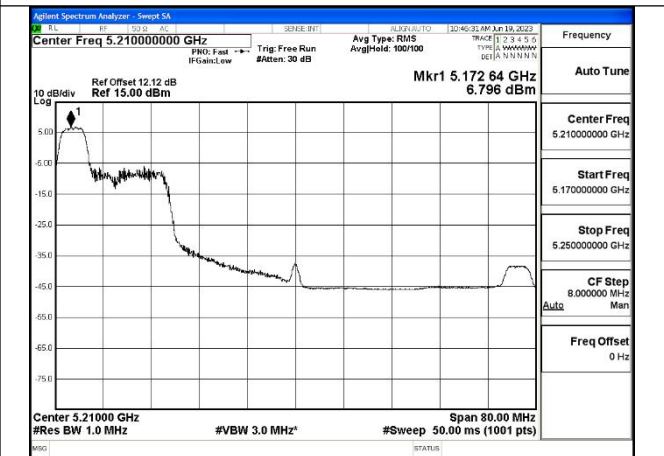

Test Mode: 802.11ac VHT80

Mode:802.11ac VHT80 Frequency:5210MHz  
Ant:Chain0

Mode:802.11ac VHT80 Frequency:5210MHz  
Ant:Chain1

Test Mode: 802.11ax HE80

Mode:802.11ax HE80 Tone:26T Frequency:5210MHz  
Ant:Chain0

Mode:802.11ax HE80 Tone:26T Frequency:5210MHz  
Ant:Chain1

Mode:802.11ax HE80 Tone:52T Frequency:5210MHz  
Ant:Chain0

Mode:802.11ax HE80 Tone:52T Frequency:5210MHz  
Ant:Chain1

Mode:802.11ax HE80 Tone:106T Frequency:5210MHz  
Ant:Chain0