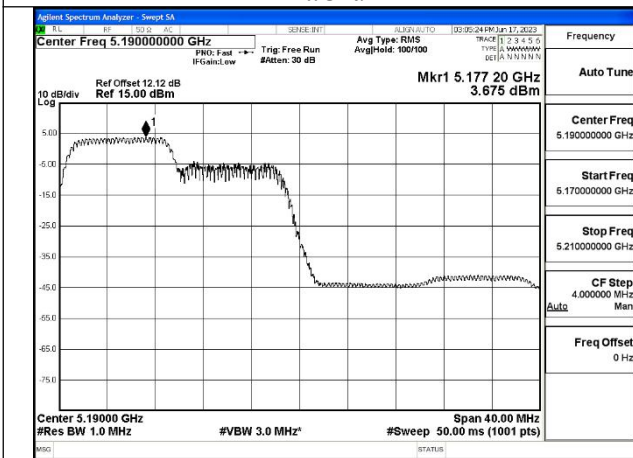

Mode:802.11ax HE40 Tone:52T Frequency:5190MHz  
Ant:Chain0

Mode:802.11ax HE40 Tone:52T Frequency:5230MHz  
Ant:Chain0

Mode:802.11ax HE40 Tone:52T Frequency:5190MHz  
Ant:Chain1

Mode:802.11ax HE40 Tone:52T Frequency:5230MHz  
Ant:Chain1

Mode:802.11ax HE40 Tone:106T Frequency:5190MHz  
Ant:Chain0

Mode:802.11ax HE40 Tone:106T Frequency:5230MHz  
Ant:Chain0

Mode:802.11ax HE40 Tone:106T Frequency:5190MHz  
Ant:Chain1

Mode:802.11ax HE40 Tone:106T Frequency:5230MHz  
Ant:Chain1