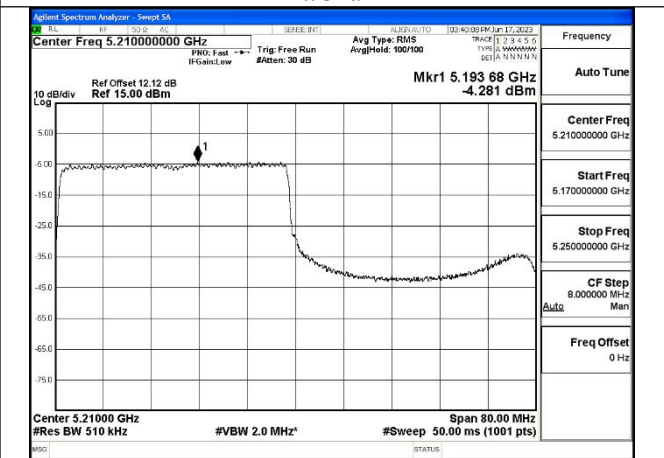

Mode:802.11ax HE80 Tone:26T Frequency:5210MHz  
Ant:Chain1

Mode:802.11ax HE80 Tone:52T Frequency:5210MHz  
Ant:Chain0

Mode:802.11ax HE80 Tone:52T Frequency:5210MHz  
Ant:Chain1

Mode:802.11ax HE80 Tone:106T Frequency:5210MHz  
Ant:Chain0

Mode:802.11ax HE80 Tone:106T Frequency:5210MHz  
Ant:Chain1

Mode:802.11ax HE80 Tone:242T Frequency:5210MHz  
Ant:Chain0

Mode:802.11ax HE80 Tone:242T Frequency:5210MHz  
Ant:Chain1

Mode:802.11ax HE80 Tone:484T Frequency:5210MHz  
Ant:Chain0

Mode:802.11ax HE80 Tone:484T Frequency:5210MHz  
Ant:Chain1

Mode:802.11ax HE80 Tone:996T Frequency:5210MHz  
Ant:Chain0

Mode:802.11ax HE80 Tone:996T Frequency:5210MHz  
Ant:Chain1