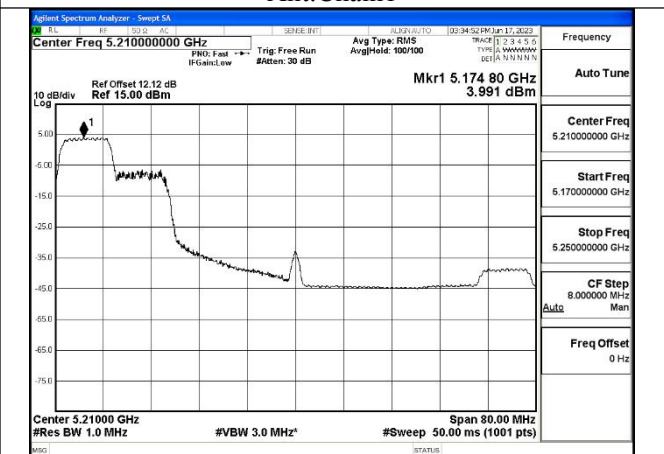

Test Mode: 802.11ac VHT80

Mode:802.11ac VHT80 Frequency:5210MHz  
Ant:Chain0

Mode:802.11ac VHT80 Frequency:5210MHz  
Ant:Chain1

Test Mode: 802.11ax HE80

Mode:802.11ax HE80 Tone:26T Frequency:5210MHz  
Ant:Chain0

Mode:802.11ax HE80 Tone:26T Frequency:5210MHz  
Ant:Chain1

Mode:802.11ax HE80 Tone:52T Frequency:5210MHz  
Ant:Chain0

Mode:802.11ax HE80 Tone:52T Frequency:5210MHz  
Ant:Chain1

Mode:802.11ax HE80 Tone:106T Frequency:5210MHz  
Ant:Chain0