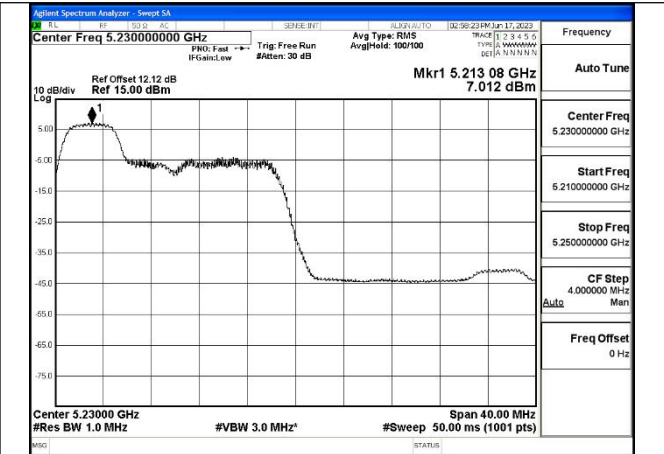

Mode:802.11ax HE40 Tone:52T Frequency:5230MHz
Ant:Chain1