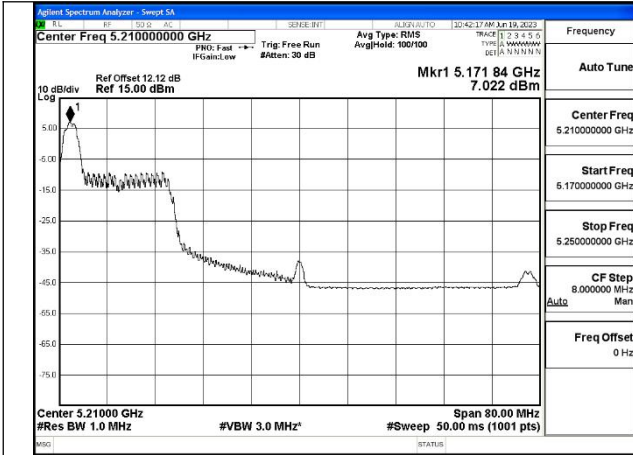

Test Mode: 802.11ac VHT80

Mode:802.11ac VHT80 Frequency:5210MHz  
Ant:Chain0

Mode:802.11ac VHT80 Frequency:5210MHz  
Ant:Chain1

Test Mode: 802.11ax HE80

Mode:802.11ax HE80 Tone:26T Frequency:5210MHz  
Ant:Chain0

Mode:802.11ax HE80 Tone:26T Frequency:5210MHz  
Ant:Chain1

Mode:802.11ax HE80 Tone:52T Frequency:5210MHz  
Ant:Chain0

Mode:802.11ax HE80 Tone:52T Frequency:5210MHz  
Ant:Chain1

Mode:802.11ax HE80 Tone:106T Frequency:5210MHz  
Ant:Chain0