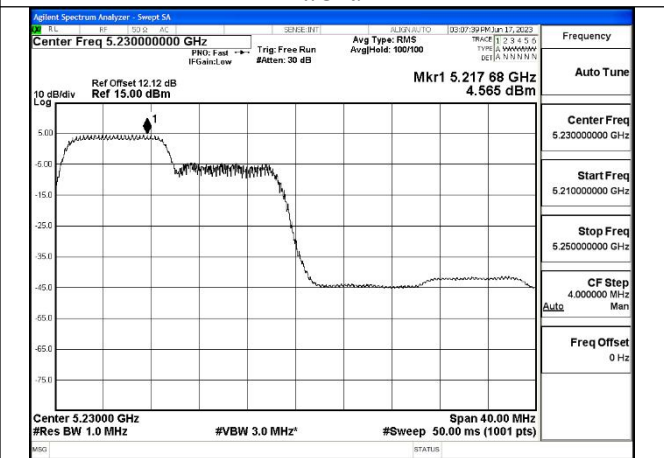

Mode:802.11ax HE40 Tone:52T Frequency:5190MHz  
Ant:Chain0

Mode:802.11ax HE40 Tone:52T Frequency:5230MHz  
Ant:Chain0

Mode:802.11ax HE40 Tone:52T Frequency:5190MHz  
Ant:Chain1

Mode:802.11ax HE40 Tone:52T Frequency:5230MHz  
Ant:Chain1

Mode:802.11ax HE40 Tone:106T Frequency:5190MHz  
Ant:Chain0

Mode:802.11ax HE40 Tone:106T Frequency:5230MHz  
Ant:Chain0

Mode:802.11ax HE40 Tone:106T Frequency:5190MHz  
Ant:Chain1

Mode:802.11ax HE40 Tone:106T Frequency:5230MHz  
Ant:Chain1