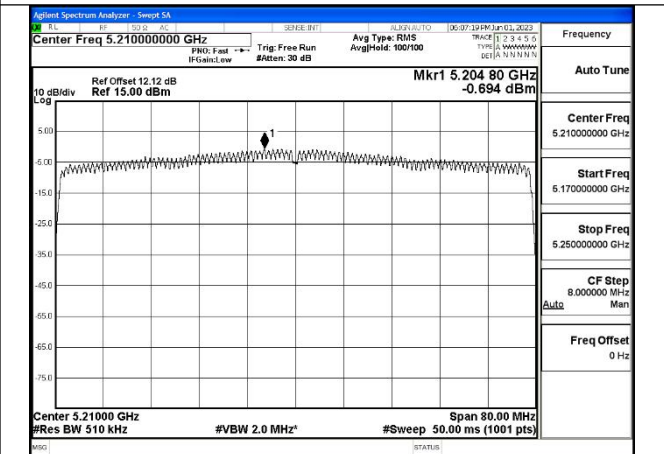

Mode:802.11ax HE80 Tone:106T Frequency:5210MHz  
Ant:Chain1

Mode:802.11ax HE80 Tone:242T Frequency:5210MHz  
Ant:Chain0

Mode:802.11ax HE80 Tone:242T Frequency:5210MHz  
Ant:Chain1

Mode:802.11ax HE80 Tone:484T Frequency:5210MHz  
Ant:Chain0

Mode:802.11ax HE80 Tone:484T Frequency:5210MHz  
Ant:Chain1

Mode:802.11ax HE80 Tone:996T Frequency:5210MHz  
Ant:Chain0

Mode:802.11ax HE80 Tone:996T Frequency:5210MHz  
Ant:Chain1