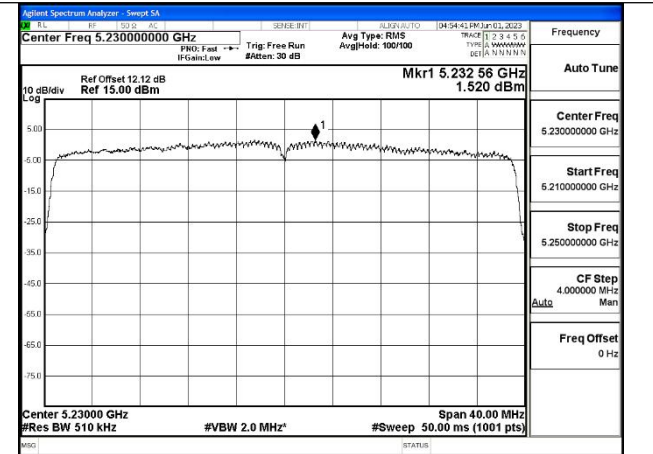

Mode:802.11ax HE40 Tone:242T Frequency:5190MHz  
Ant:Chain0

Mode:802.11ax HE40 Tone:242T Frequency:5230MHz  
Ant:Chain0

Mode:802.11ax HE40 Tone:242T Frequency:5190MHz  
Ant:Chain1

Mode:802.11ax HE40 Tone:242T Frequency:5230MHz  
Ant:Chain1

Mode:802.11ax HE40 Tone:484T Frequency:5190MHz  
Ant:Chain0

Mode:802.11ax HE40 Tone:484T Frequency:5230MHz  
Ant:Chain0

Mode:802.11ax HE40 Tone:484T Frequency:5190MHz  
Ant:Chain1

Mode:802.11ax HE40 Tone:484T Frequency:5230MHz  
Ant:Chain1