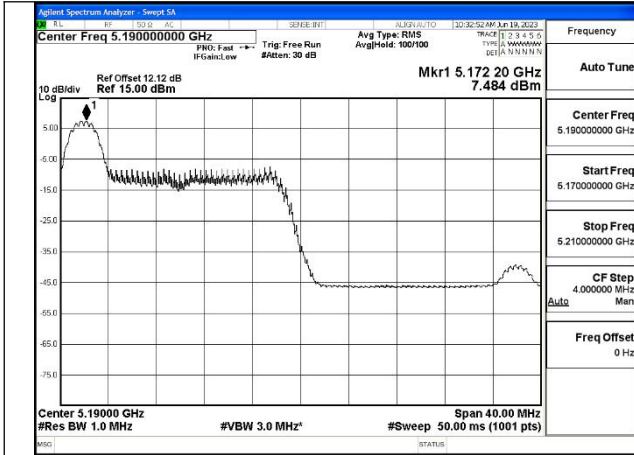

Test Mode: 802.11ax HE40

Mode:802.11ax HE40 Tone:26T Frequency:5190MHz  
Ant:Chain0

Mode:802.11ax HE40 Tone:26T Frequency:5230MHz  
Ant:Chain0

Mode:802.11ax HE40 Tone:26T Frequency:5190MHz  
Ant:Chain1

Mode:802.11ax HE40 Tone:26T Frequency:5230MHz  
Ant:Chain1

Mode:802.11ax HE40 Tone:52T Frequency:5190MHz  
Ant:Chain0

Mode:802.11ax HE40 Tone:52T Frequency:5230MHz  
Ant:Chain0

Mode:802.11ax HE40 Tone:52T Frequency:5190MHz  
Ant:Chain1

Mode:802.11ax HE40 Tone:52T Frequency:5230MHz  
Ant:Chain1