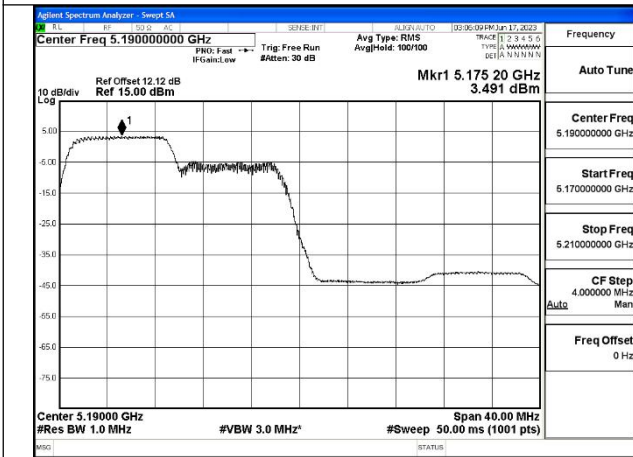

Mode:802.11ax HE40 Tone:52T Frequency:5190MHz  
Ant:Chain0

Mode:802.11ax HE40 Tone:52T Frequency:5230MHz  
Ant:Chain0

Mode:802.11ax HE40 Tone:52T Frequency:5190MHz  
Ant:Chain1

Mode:802.11ax HE40 Tone:52T Frequency:5230MHz  
Ant:Chain1

Mode:802.11ax HE40 Tone:106T Frequency:5190MHz  
Ant:Chain0

Mode:802.11ax HE40 Tone:106T Frequency:5230MHz  
Ant:Chain0

Mode:802.11ax HE40 Tone:106T Frequency:5190MHz  
Ant:Chain1

Mode:802.11ax HE40 Tone:106T Frequency:5230MHz  
Ant:Chain1