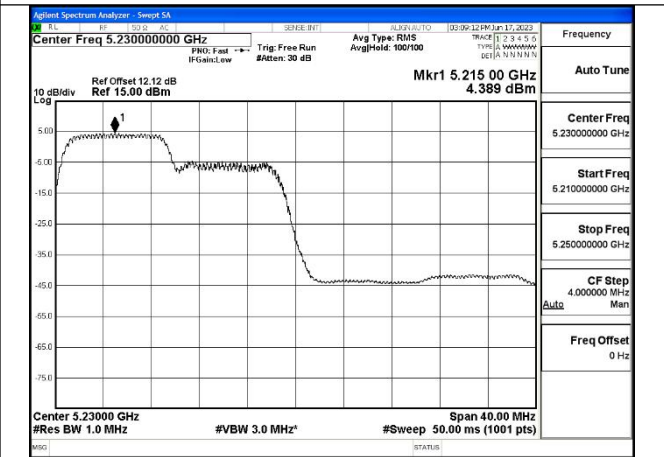

Mode:802.11ax HE40 Tone:52T Frequency:5190MHz  
Ant:Chain0

Mode:802.11ax HE40 Tone:52T Frequency:5230MHz  
Ant:Chain0

Mode:802.11ax HE40 Tone:52T Frequency:5190MHz  
Ant:Chain1

Mode:802.11ax HE40 Tone:52T Frequency:5230MHz  
Ant:Chain1

Mode:802.11ax HE40 Tone:106T Frequency:5190MHz  
Ant:Chain0

Mode:802.11ax HE40 Tone:106T Frequency:5230MHz  
Ant:Chain0

Mode:802.11ax HE40 Tone:106T Frequency:5190MHz  
Ant:Chain1

Mode:802.11ax HE40 Tone:106T Frequency:5230MHz  
Ant:Chain1