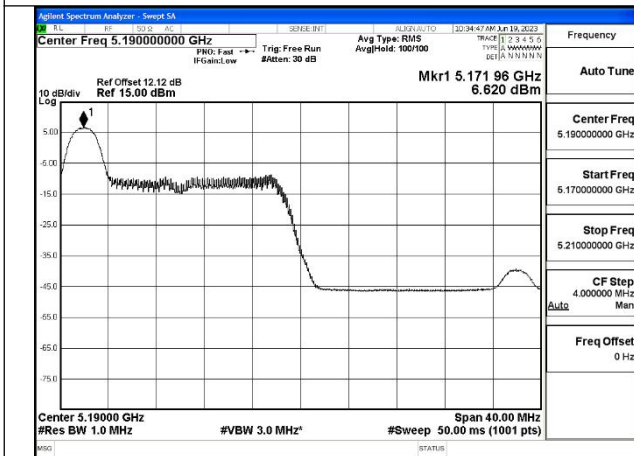

Test Mode: 802.11ax HE40

Mode:802.11ax HE40 Tone:26T Frequency:5190MHz  
Ant:Chain0

Mode:802.11ax HE40 Tone:26T Frequency:5230MHz  
Ant:Chain0

Mode:802.11ax HE40 Tone:26T Frequency:5190MHz  
Ant:Chain1

Mode:802.11ax HE40 Tone:26T Frequency:5230MHz  
Ant:Chain1

Mode:802.11ax HE40 Tone:52T Frequency:5190MHz  
Ant:Chain0

Mode:802.11ax HE40 Tone:52T Frequency:5230MHz  
Ant:Chain0

Mode:802.11ax HE40 Tone:52T Frequency:5190MHz  
Ant:Chain1

Mode:802.11ax HE40 Tone:52T Frequency:5230MHz  
Ant:Chain1