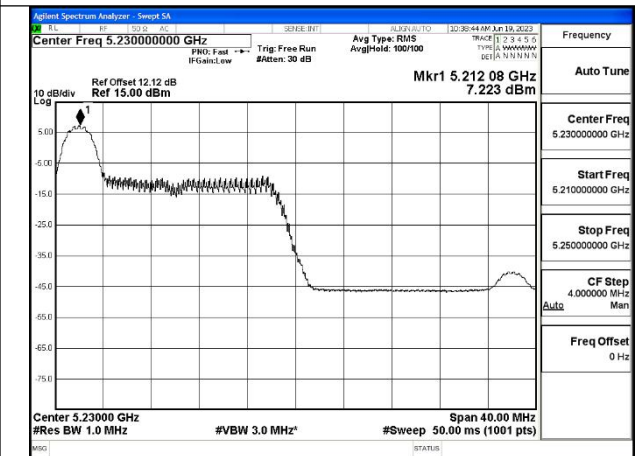

Test Mode: 802.11ax HE40

Mode:802.11ax HE40 Tone:26T Frequency:5190MHz  
Ant:Chain0

Mode:802.11ax HE40 Tone:26T Frequency:5230MHz  
Ant:Chain0

Mode:802.11ax HE40 Tone:26T Frequency:5190MHz  
Ant:Chain1

Mode:802.11ax HE40 Tone:26T Frequency:5230MHz  
Ant:Chain1

Mode:802.11ax HE40 Tone:52T Frequency:5190MHz  
Ant:Chain0

Mode:802.11ax HE40 Tone:52T Frequency:5230MHz  
Ant:Chain0

Mode:802.11ax HE40 Tone:52T Frequency:5190MHz  
Ant:Chain1

Mode:802.11ax HE40 Tone:52T Frequency:5230MHz  
Ant:Chain1