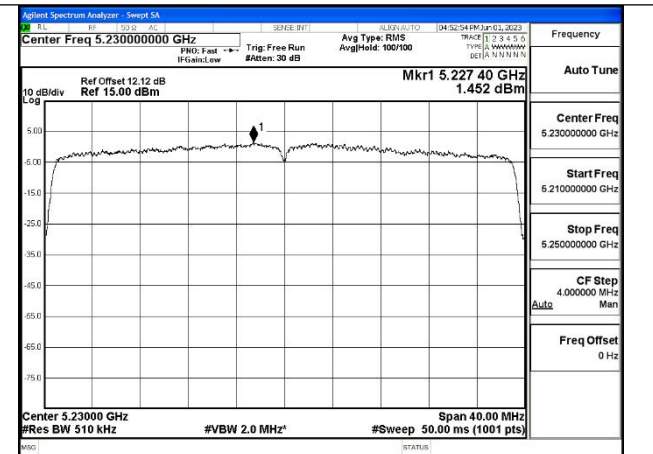

Mode:802.11ax HE40 Tone:242T Frequency:5190MHz  
Ant:Chain0

Mode:802.11ax HE40 Tone:242T Frequency:5230MHz  
Ant:Chain0

Mode:802.11ax HE40 Tone:242T Frequency:5190MHz  
Ant:Chain1

Mode:802.11ax HE40 Tone:242T Frequency:5230MHz  
Ant:Chain1

Mode:802.11ax HE40 Tone:484T Frequency:5190MHz  
Ant:Chain0

Mode:802.11ax HE40 Tone:484T Frequency:5230MHz  
Ant:Chain0

Mode:802.11ax HE40 Tone:484T Frequency:5190MHz  
Ant:Chain1

Mode:802.11ax HE40 Tone:484T Frequency:5230MHz  
Ant:Chain1