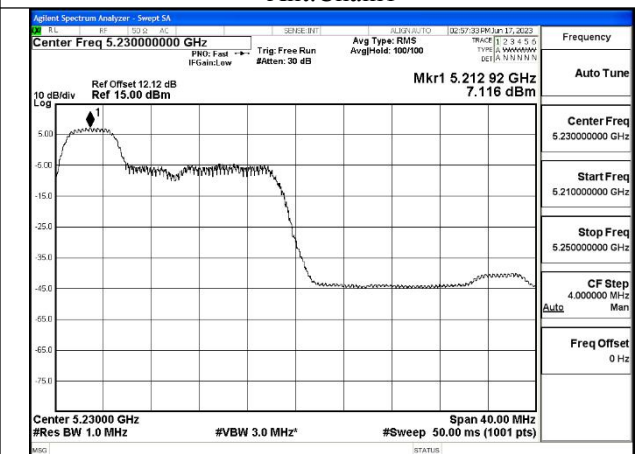

Test Mode: 802.11ax HE40

Mode:802.11ax HE40 Tone:26T Frequency:5190MHz  
Ant:Chain0

Mode:802.11ax HE40 Tone:26T Frequency:5230MHz  
Ant:Chain0

Mode:802.11ax HE40 Tone:26T Frequency:5190MHz  
Ant:Chain1

Mode:802.11ax HE40 Tone:26T Frequency:5230MHz  
Ant:Chain1

Mode:802.11ax HE40 Tone:52T Frequency:5190MHz  
Ant:Chain0

Mode:802.11ax HE40 Tone:52T Frequency:5230MHz  
Ant:Chain0

Mode:802.11ax HE40 Tone:52T Frequency:5190MHz  
Ant:Chain1

Mode:802.11ax HE40 Tone:52T Frequency:5230MHz  
Ant:Chain1