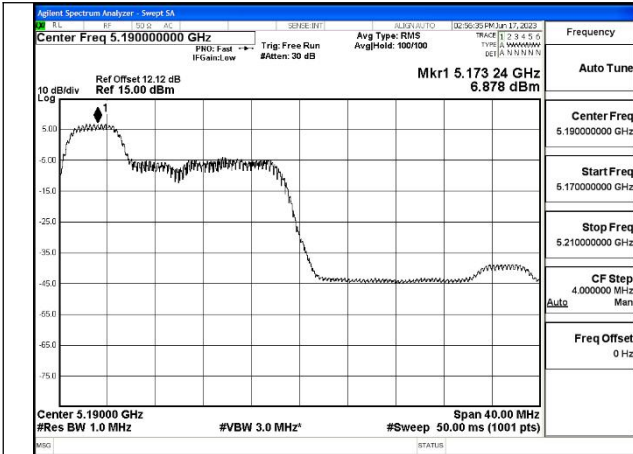

Test Mode: 802.11ax HE40

Mode:802.11ax HE40 Tone:26T Frequency:5190MHz  
Ant:Chain0

Mode:802.11ax HE40 Tone:26T Frequency:5230MHz  
Ant:Chain0

Mode:802.11ax HE40 Tone:26T Frequency:5190MHz  
Ant:Chain1

Mode:802.11ax HE40 Tone:26T Frequency:5230MHz  
Ant:Chain1

Mode:802.11ax HE40 Tone:52T Frequency:5190MHz  
Ant:Chain0

Mode:802.11ax HE40 Tone:52T Frequency:5230MHz  
Ant:Chain0

Mode:802.11ax HE40 Tone:52T Frequency:5190MHz  
Ant:Chain1

Mode:802.11ax HE40 Tone:52T Frequency:5230MHz  
Ant:Chain1