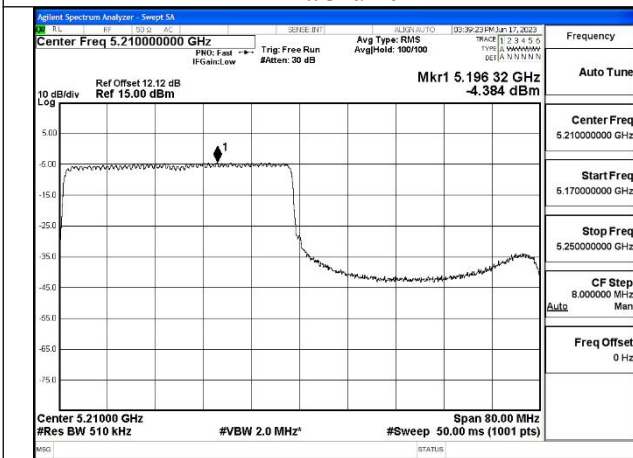

Test Mode: 802.11ac VHT80

Mode:802.11ac VHT80 Frequency:5210MHz  
Ant:Chain0

Mode:802.11ac VHT80 Frequency:5210MHz  
Ant:Chain1

Test Mode: 802.11ax HE80

Mode:802.11ax HE80 Tone:26T Frequency:5210MHz  
Ant:Chain0

Mode:802.11ax HE80 Tone:26T Frequency:5210MHz  
Ant:Chain1

Mode:802.11ax HE80 Tone:52T Frequency:5210MHz  
Ant:Chain0

Mode:802.11ax HE80 Tone:52T Frequency:5210MHz  
Ant:Chain1

Mode:802.11ax HE80 Tone:106T Frequency:5210MHz  
Ant:Chain0

Mode:802.11ax HE80 Tone:106T Frequency:5210MHz  
Ant:Chain1

Mode:802.11ax HE80 Tone:242T Frequency:5210MHz  
Ant:Chain0

Mode:802.11ax HE80 Tone:242T Frequency:5210MHz  
Ant:Chain1

Mode:802.11ax HE80 Tone:484T Frequency:5210MHz  
Ant:Chain0