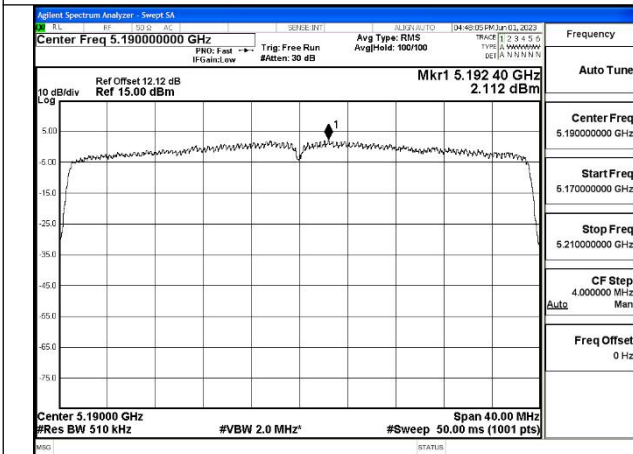

Mode:802.11ax HE40 Tone:242T Frequency:5190MHz  
Ant:Chain0

Mode:802.11ax HE40 Tone:242T Frequency:5230MHz  
Ant:Chain0

Mode:802.11ax HE40 Tone:242T Frequency:5190MHz  
Ant:Chain1

Mode:802.11ax HE40 Tone:242T Frequency:5230MHz  
Ant:Chain1

Mode:802.11ax HE40 Tone:484T Frequency:5190MHz  
Ant:Chain0

Mode:802.11ax HE40 Tone:484T Frequency:5230MHz  
Ant:Chain0

Mode:802.11ax HE40 Tone:484T Frequency:5190MHz  
Ant:Chain1

Mode:802.11ax HE40 Tone:484T Frequency:5230MHz  
Ant:Chain1