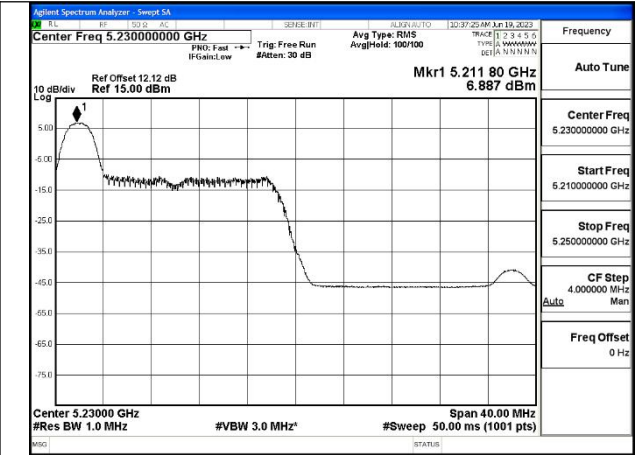

Test Mode: 802.11ax HE40

Mode:802.11ax HE40 Tone:26T Frequency:5190MHz  
Ant:Chain0

Mode:802.11ax HE40 Tone:26T Frequency:5230MHz  
Ant:Chain0

Mode:802.11ax HE40 Tone:26T Frequency:5190MHz  
Ant:Chain1

Mode:802.11ax HE40 Tone:26T Frequency:5230MHz  
Ant:Chain1

Mode:802.11ax HE40 Tone:52T Frequency:5190MHz  
Ant:Chain0

Mode:802.11ax HE40 Tone:52T Frequency:5230MHz  
Ant:Chain0

Mode:802.11ax HE40 Tone:52T Frequency:5190MHz  
Ant:Chain1

Mode:802.11ax HE40 Tone:52T Frequency:5230MHz  
Ant:Chain1