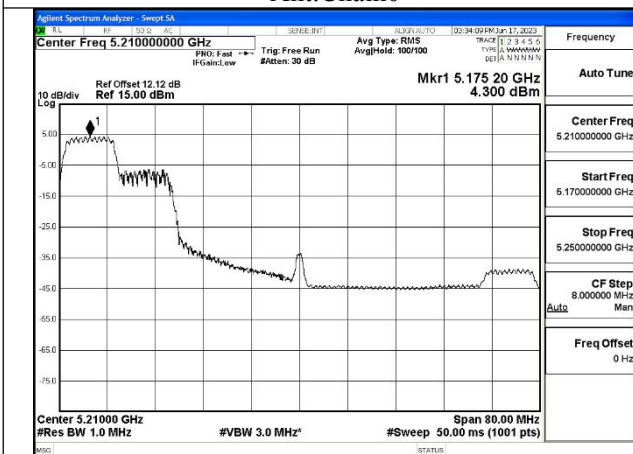

Test Mode: 802.11ac VHT80

Mode:802.11ac VHT80 Frequency:5210MHz  
Ant:Chain0

Mode:802.11ac VHT80 Frequency:5210MHz  
Ant:Chain1

Test Mode: 802.11ax HE80

Mode:802.11ax HE80 Tone:26T Frequency:5210MHz  
Ant:Chain0

Mode:802.11ax HE80 Tone:26T Frequency:5210MHz  
Ant:Chain1

Mode:802.11ax HE80 Tone:52T Frequency:5210MHz  
Ant:Chain0

Mode:802.11ax HE80 Tone:52T Frequency:5210MHz  
Ant:Chain1

Mode:802.11ax HE80 Tone:106T Frequency:5210MHz  
Ant:Chain0