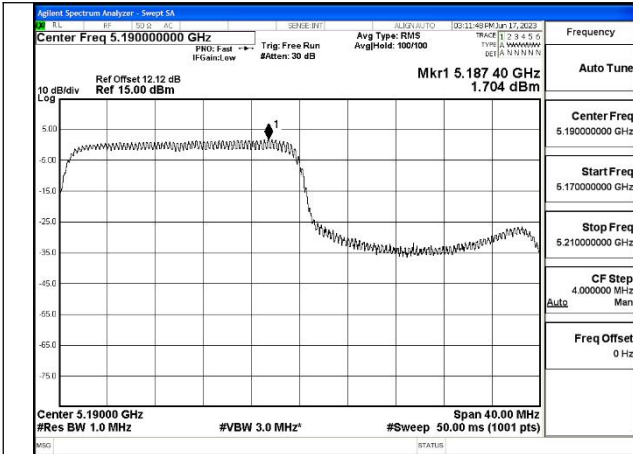

Mode:802.11ax HE40 Tone:106T Frequency:5190MHz  
Ant:Chain0

Mode:802.11ax HE40 Tone:106T Frequency:5230MHz  
Ant:Chain0

Mode:802.11ax HE40 Tone:106T Frequency:5190MHz  
Ant:Chain1

Mode:802.11ax HE40 Tone:106T Frequency:5230MHz  
Ant:Chain1

Mode:802.11ax HE40 Tone:242T Frequency:5190MHz  
Ant:Chain0

Mode:802.11ax HE40 Tone:242T Frequency:5230MHz  
Ant:Chain0

Mode:802.11ax HE40 Tone:242T Frequency:5190MHz  
Ant:Chain1

Mode:802.11ax HE40 Tone:242T Frequency:5230MHz  
Ant:Chain1