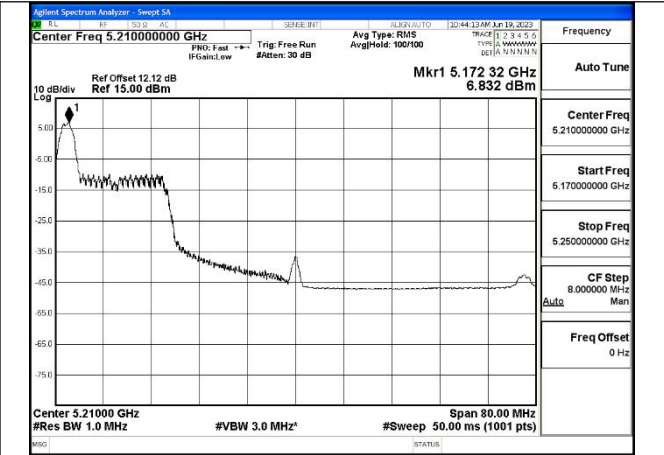

Test Mode: 802.11ac VHT80

Mode:802.11ac VHT80 Frequency:5210MHz  
Ant:Chain0

Mode:802.11ac VHT80 Frequency:5210MHz  
Ant:Chain1

Test Mode: 802.11ax HE80

Mode:802.11ax HE80 Tone:26T Frequency:5210MHz  
Ant:Chain0

Mode:802.11ax HE80 Tone:26T Frequency:5210MHz  
Ant:Chain1

Mode:802.11ax HE80 Tone:52T Frequency:5210MHz  
Ant:Chain0

Mode:802.11ax HE80 Tone:52T Frequency:5210MHz  
Ant:Chain1

Mode:802.11ax HE80 Tone:106T Frequency:5210MHz  
Ant:Chain0