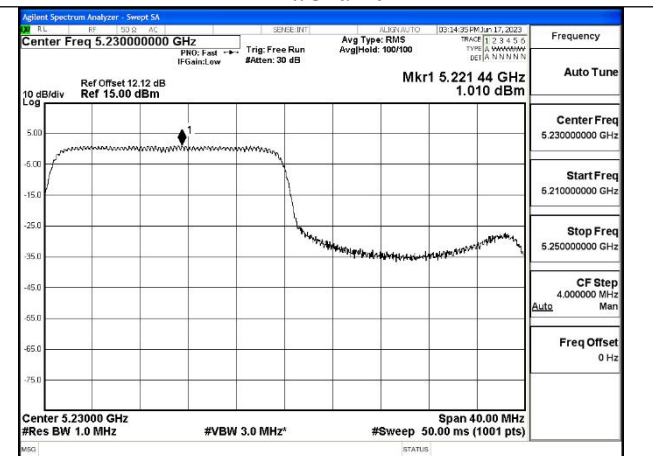

Mode:802.11ax HE40 Tone:106T Frequency:5190MHz  
Ant:Chain0

Mode:802.11ax HE40 Tone:106T Frequency:5230MHz  
Ant:Chain0

Mode:802.11ax HE40 Tone:106T Frequency:5190MHz  
Ant:Chain1

Mode:802.11ax HE40 Tone:106T Frequency:5230MHz  
Ant:Chain1

Mode:802.11ax HE40 Tone:242T Frequency:5190MHz  
Ant:Chain0

Mode:802.11ax HE40 Tone:242T Frequency:5230MHz  
Ant:Chain0

Mode:802.11ax HE40 Tone:242T Frequency:5190MHz  
Ant:Chain1

Mode:802.11ax HE40 Tone:242T Frequency:5230MHz  
Ant:Chain1