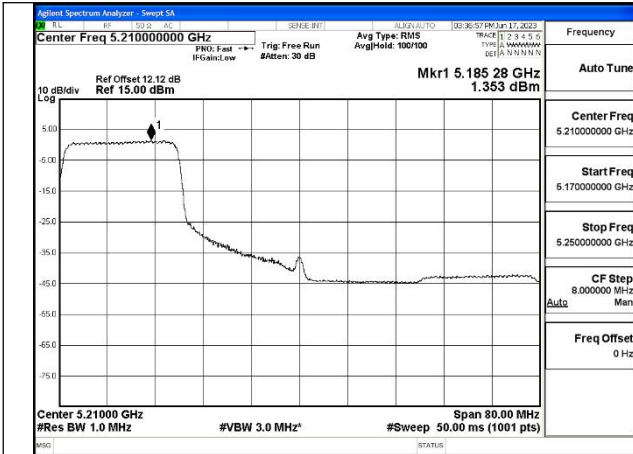

Test Mode: 802.11ac VHT80

Mode:802.11ac VHT80 Frequency:5210MHz  
Ant:Chain0

Mode:802.11ac VHT80 Frequency:5210MHz  
Ant:Chain1

Test Mode: 802.11ax HE80

Mode:802.11ax HE80 Tone:26T Frequency:5210MHz  
Ant:Chain0

Mode:802.11ax HE80 Tone:26T Frequency:5210MHz  
Ant:Chain1

Mode:802.11ax HE80 Tone:52T Frequency:5210MHz  
Ant:Chain0

Mode:802.11ax HE80 Tone:52T Frequency:5210MHz  
Ant:Chain1

Mode:802.11ax HE80 Tone:106T Frequency:5210MHz  
Ant:Chain0

Mode:802.11ax HE80 Tone:106T Frequency:5210MHz  
Ant:Chain1

Mode:802.11ax HE80 Tone:242T Frequency:5210MHz  
Ant:Chain0

Mode:802.11ax HE80 Tone:242T Frequency:5210MHz  
Ant:Chain1

Mode:802.11ax HE80 Tone:484T Frequency:5210MHz  
Ant:Chain0