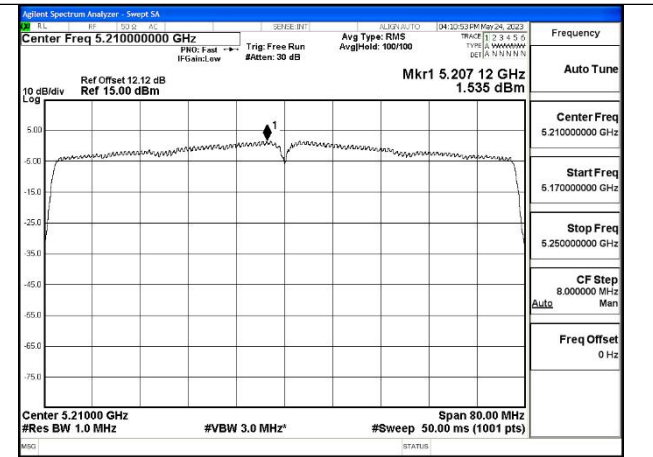

Mode:802.11ax HE40 Tone:484T Frequency:5190MHz  
Ant:Chain0

Mode:802.11ax HE40 Tone:484T Frequency:5230MHz  
Ant:Chain0

Mode:802.11ax HE40 Tone:484T Frequency:5190MHz  
Ant:Chain1

Mode:802.11ax HE40 Tone:484T Frequency:5230MHz  
Ant:Chain1

Test Mode: 802.11ac VHT80

Mode:802.11ac VHT80 Frequency:5210MHz  
Ant:Chain0

Mode:802.11ac VHT80 Frequency:5210MHz  
Ant:Chain1

Test Mode: 802.11ax HE80

Mode:802.11ax HE80 Tone:26T Frequency:5210MHz  
Ant:Chain0