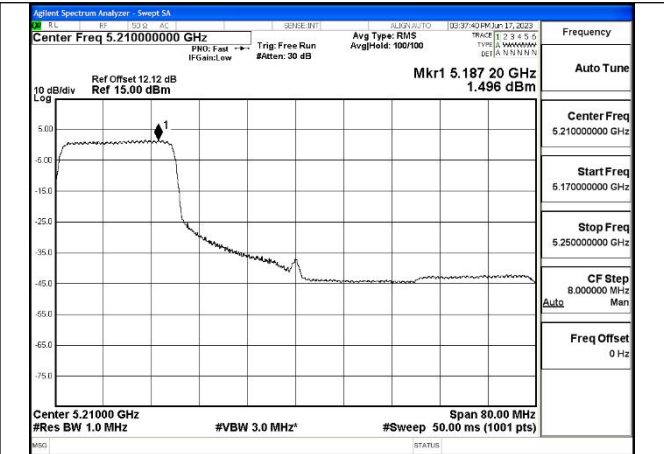

Mode:802.11ax HE80 Tone:26T Frequency:5210MHz  
Ant:Chain1

Mode:802.11ax HE80 Tone:52T Frequency:5210MHz  
Ant:Chain0

Mode:802.11ax HE80 Tone:52T Frequency:5210MHz  
Ant:Chain1

Mode:802.11ax HE80 Tone:106T Frequency:5210MHz  
Ant:Chain0

Mode:802.11ax HE80 Tone:106T Frequency:5210MHz  
Ant:Chain1

Mode:802.11ax HE80 Tone:242T Frequency:5210MHz  
Ant:Chain0

Mode:802.11ax HE80 Tone:242T Frequency:5210MHz  
Ant:Chain1

Mode:802.11ax HE80 Tone:484T Frequency:5210MHz  
Ant:Chain0