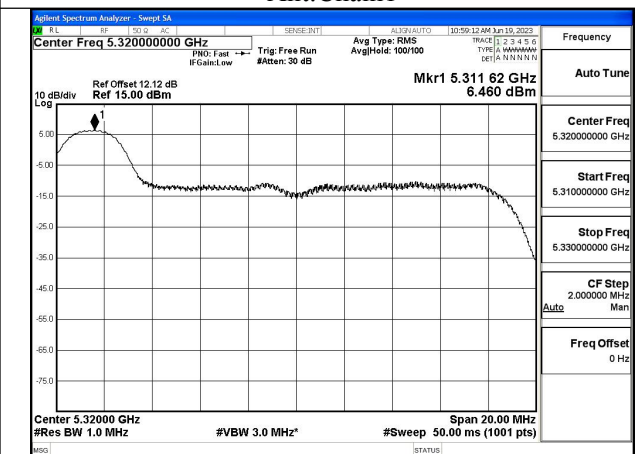

Test Mode: 802.11ax HE20

Mode:802.11ax HE20 Tone:26T Frequency:5260MHz
Ant:Chain0

Mode:802.11ax HE20 Tone:26T Frequency:5280MHz
Ant:Chain0

Mode:802.11ax HE20 Tone:26T Frequency:5320MHz
Ant:Chain0

Mode:802.11ax HE20 Tone:26T Frequency:5260MHz
Ant:Chain1

Mode:802.11ax HE20 Tone:26T Frequency:5280MHz
Ant:Chain1

Mode:802.11ax HE20 Tone:26T Frequency:5320MHz
Ant:Chain1

Mode:802.11ax HE20 Tone:52T Frequency:5260MHz
Ant:Chain0

Mode:802.11ax HE20 Tone:52T Frequency:5280MHz
Ant:Chain0