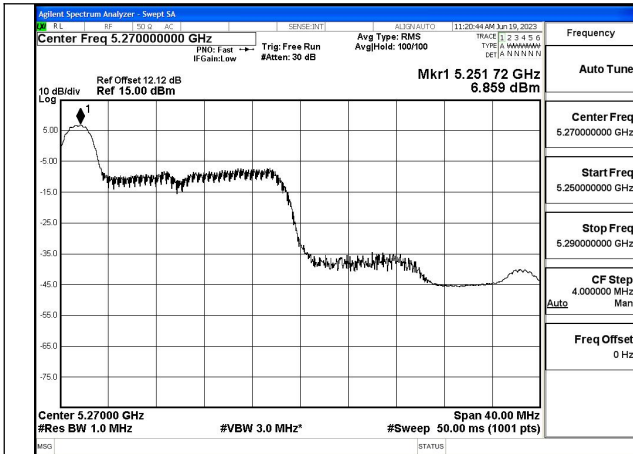

Test Mode: 802.11ax HE40

Mode:802.11ax HE40 Tone:26T Frequency:5270MHz
Ant:Chain0