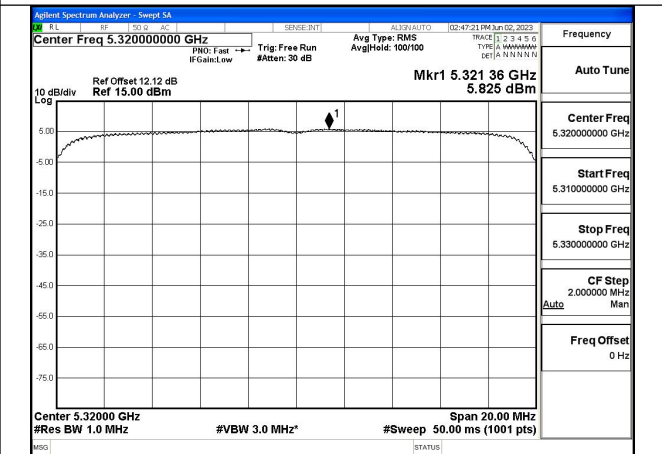

Mode:802.11ax HE20 Tone:106T Frequency:5280MHz
Ant:Chain1

Mode:802.11ax HE20 Tone:106T Frequency:5320MHz
Ant:Chain1

Mode:802.11ax HE20 Tone:242T Frequency:5260MHz
Ant:Chain0

Mode:802.11ax HE20 Tone:242T Frequency:5280MHz
Ant:Chain0

Mode:802.11ax HE20 Tone:242T Frequency:5320MHz
Ant:Chain0

Mode:802.11ax HE20 Tone:242T Frequency:5260MHz
Ant:Chain1

Mode:802.11ax HE20 Tone:242T Frequency:5280MHz
Ant:Chain1

Mode:802.11ax HE20 Tone:242T Frequency:5320MHz
Ant:Chain1