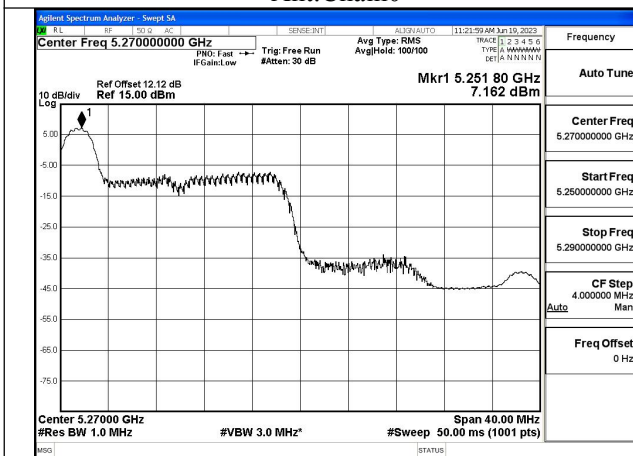

Mode:802.11ax HE40 Tone:26T Frequency:5270MHz
Ant:Chain1