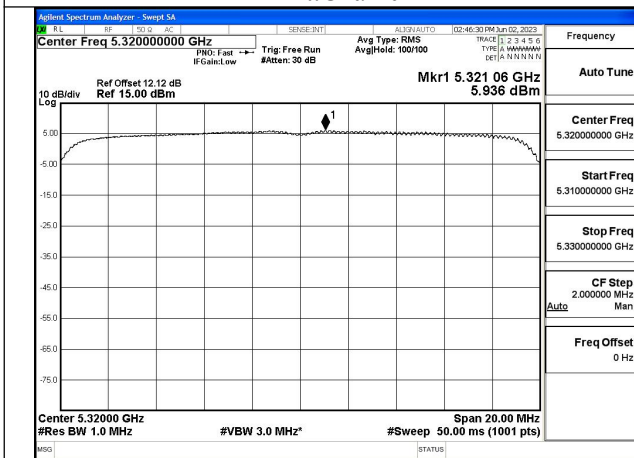

Mode:802.11ax HE20 Tone:106T Frequency:5280MHz
Ant:Chain1

Mode:802.11ax HE20 Tone:106T Frequency:5320MHz
Ant:Chain1

Mode:802.11ax HE20 Tone:242T Frequency:5260MHz
Ant:Chain0

Mode:802.11ax HE20 Tone:242T Frequency:5280MHz
Ant:Chain0

Mode:802.11ax HE20 Tone:242T Frequency:5320MHz
Ant:Chain0

Mode:802.11ax HE20 Tone:242T Frequency:5260MHz
Ant:Chain1

Mode:802.11ax HE20 Tone:242T Frequency:5280MHz
Ant:Chain1

Mode:802.11ax HE20 Tone:242T Frequency:5320MHz
Ant:Chain1