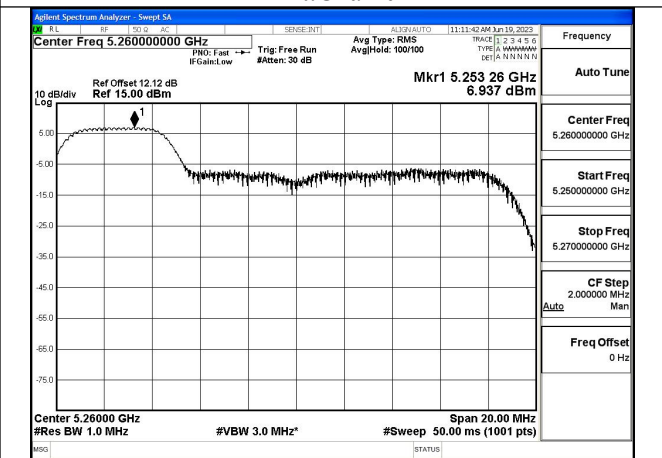

Mode:802.11ax HE20 Tone:26T Frequency:5280MHz
Ant:Chain1

Mode:802.11ax HE20 Tone:26T Frequency:5320MHz
Ant:Chain1

Mode:802.11ax HE20 Tone:52T Frequency:5260MHz
Ant:Chain0

Mode:802.11ax HE20 Tone:52T Frequency:5280MHz
Ant:Chain0

Mode:802.11ax HE20 Tone:52T Frequency:5320MHz
Ant:Chain0

Mode:802.11ax HE20 Tone:52T Frequency:5260MHz
Ant:Chain1

Mode:802.11ax HE20 Tone:52T Frequency:5280MHz
Ant:Chain1

Mode:802.11ax HE20 Tone:52T Frequency:5320MHz
Ant:Chain1