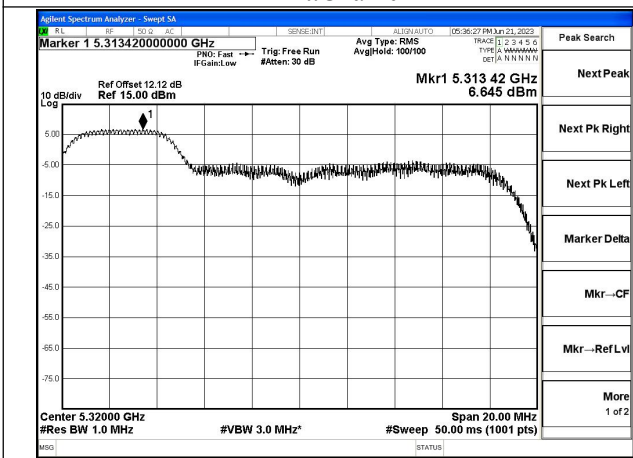

Mode:802.11ax HE20 Tone:26T Frequency:5280MHz
Ant:Chain1

Mode:802.11ax HE20 Tone:26T Frequency:5320MHz
Ant:Chain1

Mode:802.11ax HE20 Tone:52T Frequency:5260MHz
Ant:Chain0

Mode:802.11ax HE20 Tone:52T Frequency:5280MHz
Ant:Chain0

Mode:802.11ax HE20 Tone:52T Frequency:5320MHz
Ant:Chain0

Mode:802.11ax HE20 Tone:52T Frequency:5260MHz
Ant:Chain1

Mode:802.11ax HE20 Tone:52T Frequency:5280MHz
Ant:Chain1

Mode:802.11ax HE20 Tone:52T Frequency:5320MHz
Ant:Chain1

Mode:802.11ax HE20 Tone:106T Frequency:5260MHz
Ant:Chain0

Mode:802.11ax HE20 Tone:106T Frequency:5280MHz
Ant:Chain0

Mode:802.11ax HE20 Tone:106T Frequency:5320MHz
Ant:Chain0

Mode:802.11ax HE20 Tone:106T Frequency:5260MHz
Ant:Chain1