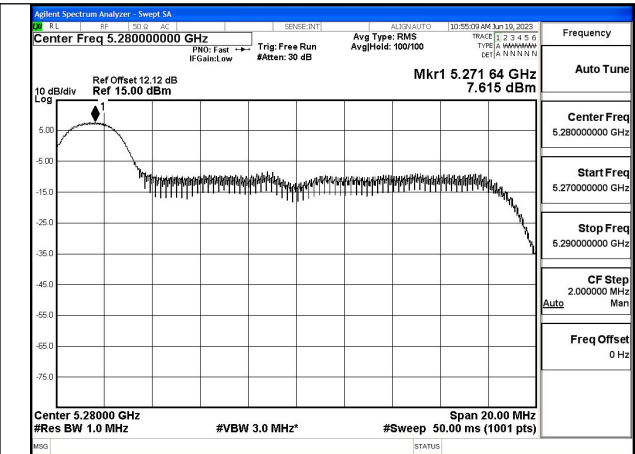

Test Mode: 802.11ax HE20

Mode:802.11ax HE20 Tone:26T Frequency:5260MHz
Ant:Chain0

Mode:802.11ax HE20 Tone:26T Frequency:5280MHz
Ant:Chain0

Mode:802.11ax HE20 Tone:26T Frequency:5320MHz
Ant:Chain0

Mode:802.11ax HE20 Tone:26T Frequency:5260MHz
Ant:Chain1

Mode:802.11ax HE20 Tone:26T Frequency:5280MHz
Ant:Chain1

Mode:802.11ax HE20 Tone:26T Frequency:5320MHz
Ant:Chain1

Mode:802.11ax HE20 Tone:52T Frequency:5260MHz
Ant:Chain0

Mode:802.11ax HE20 Tone:52T Frequency:5280MHz
Ant:Chain0