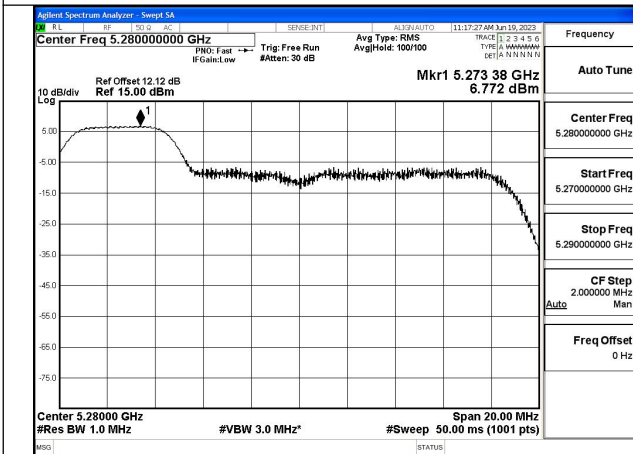

Mode:802.11ax HE20 Tone:26T Frequency:5280MHz
Ant:Chain1

Mode:802.11ax HE20 Tone:26T Frequency:5320MHz
Ant:Chain1

Mode:802.11ax HE20 Tone:52T Frequency:5260MHz
Ant:Chain0

Mode:802.11ax HE20 Tone:52T Frequency:5280MHz
Ant:Chain0

Mode:802.11ax HE20 Tone:52T Frequency:5320MHz
Ant:Chain0

Mode:802.11ax HE20 Tone:52T Frequency:5260MHz
Ant:Chain1

Mode:802.11ax HE20 Tone:52T Frequency:5280MHz
Ant:Chain1

Mode:802.11ax HE20 Tone:52T Frequency:5320MHz
Ant:Chain1