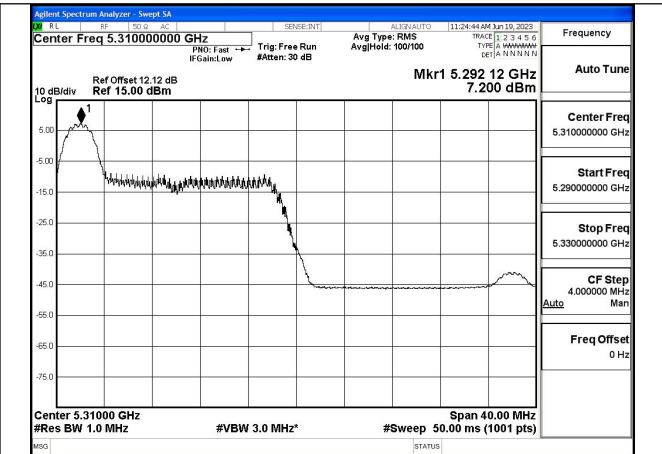

Mode:802.11ax HE40 Tone:26T Frequency:5310MHz
Ant:Chain0