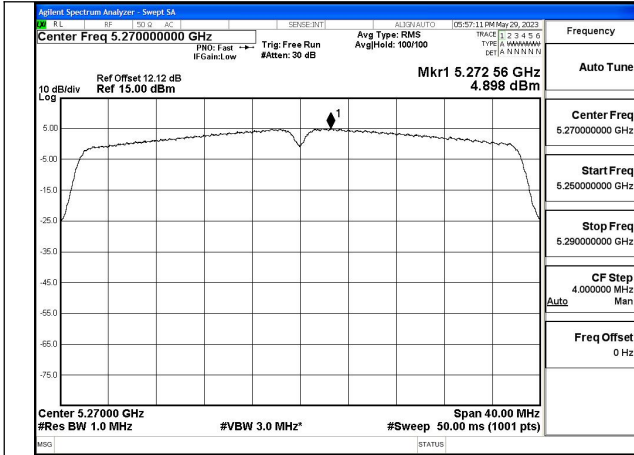

Test Mode: 802.11ac VHT40

Mode:802.11ac VHT40 Frequency:5270MHz
Ant:Chain0