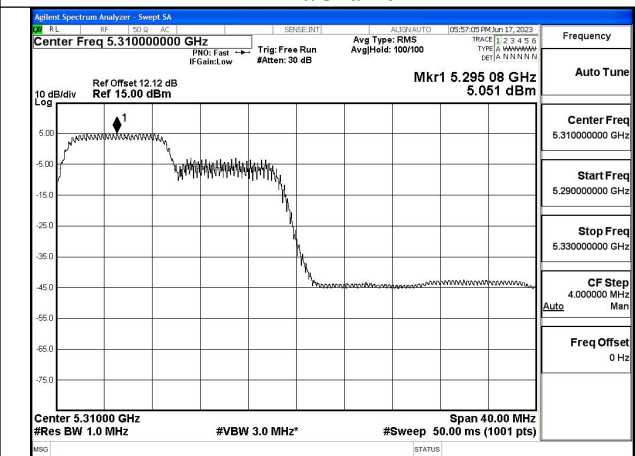

Mode:802.11ax HE40 Tone:106T Frequency:5310MHz
Ant:Chain1