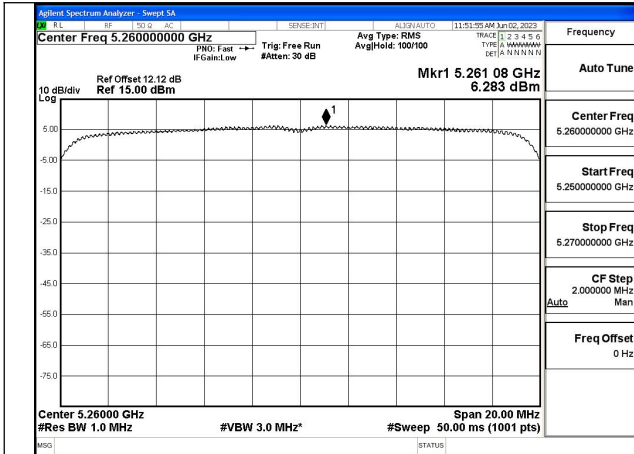

Mode:802.11ax HE20 Tone:106T Frequency:5260MHz
Ant:Chain0

Mode:802.11ax HE20 Tone:106T Frequency:5280MHz
Ant:Chain0

Mode:802.11ax HE20 Tone:106T Frequency:5320MHz
Ant:Chain0

Mode:802.11ax HE20 Tone:106T Frequency:5260MHz
Ant:Chain1

Mode:802.11ax HE20 Tone:106T Frequency:5280MHz
Ant:Chain1

Mode:802.11ax HE20 Tone:106T Frequency:5320MHz
Ant:Chain1

Mode:802.11ax HE20 Tone:242T Frequency:5260MHz
Ant:Chain0

Mode:802.11ax HE20 Tone:242T Frequency:5280MHz
Ant:Chain0