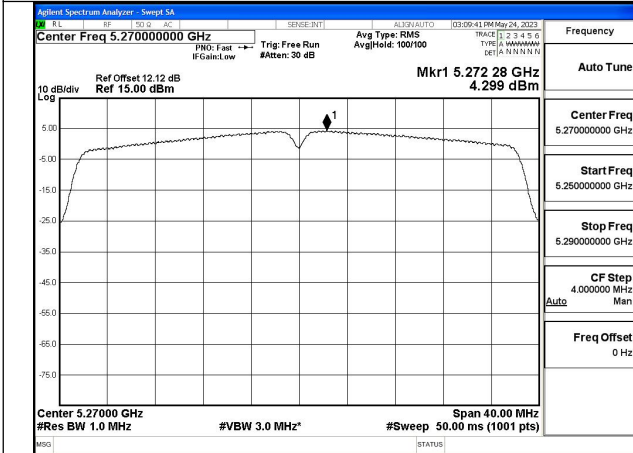

Mode:802.11n HT40 Frequency:5270MHz Ant:Chain1