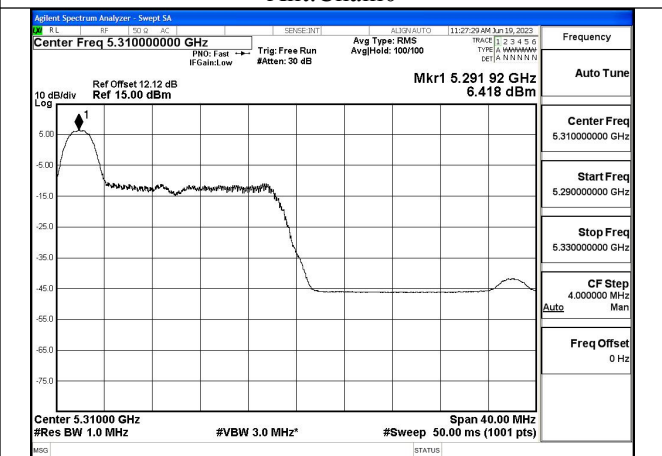

Test Mode: 802.11ax HE40

Mode:802.11ax HE40 Tone:26T Frequency:5270MHz
Ant:Chain0

Mode:802.11ax HE40 Tone:26T Frequency:5310MHz
Ant:Chain0

Mode:802.11ax HE40 Tone:26T Frequency:5270MHz
Ant:Chain1

Mode:802.11ax HE40 Tone:26T Frequency:5310MHz
Ant:Chain1

Mode:802.11ax HE40 Tone:52T Frequency:5270MHz
Ant:Chain0

Mode:802.11ax HE40 Tone:52T Frequency:5310MHz
Ant:Chain0

Mode:802.11ax HE40 Tone:52T Frequency:5270MHz
Ant:Chain1

Mode:802.11ax HE40 Tone:52T Frequency:5310MHz
Ant:Chain1