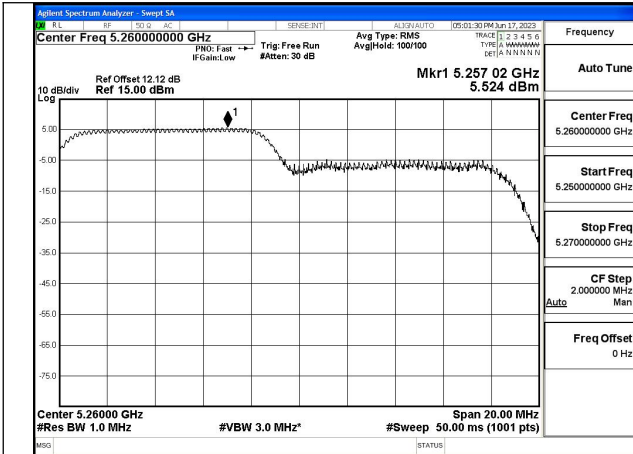

Mode:802.11ax HE20 Tone:52T Frequency:5320MHz
Ant:Chain0

Mode:802.11ax HE20 Tone:52T Frequency:5260MHz
Ant:Chain1

Mode:802.11ax HE20 Tone:52T Frequency:5280MHz
Ant:Chain1

Mode:802.11ax HE20 Tone:52T Frequency:5320MHz
Ant:Chain1

Mode:802.11ax HE20 Tone:106T Frequency:5260MHz
Ant:Chain0

Mode:802.11ax HE20 Tone:106T Frequency:5280MHz
Ant:Chain0

Mode:802.11ax HE20 Tone:106T Frequency:5320MHz
Ant:Chain0

Mode:802.11ax HE20 Tone:106T Frequency:5260MHz
Ant:Chain1