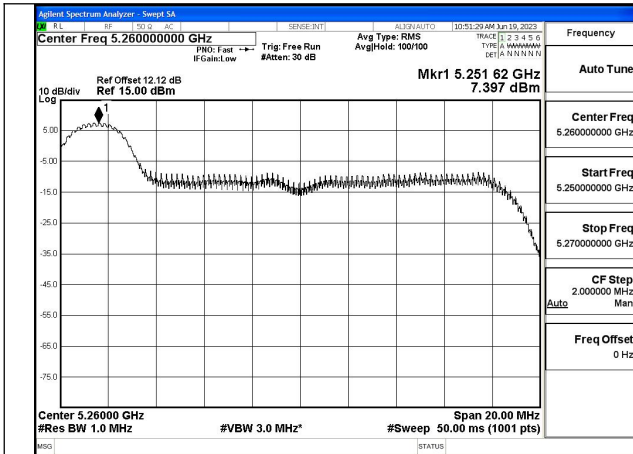

Test Mode: 802.11ax HE20

Mode:802.11ax HE20 Tone:26T Frequency:5260MHz
Ant:Chain0

Mode:802.11ax HE20 Tone:26T Frequency:5280MHz
Ant:Chain0

Mode:802.11ax HE20 Tone:26T Frequency:5320MHz
Ant:Chain0

Mode:802.11ax HE20 Tone:26T Frequency:5260MHz
Ant:Chain1

Mode:802.11ax HE20 Tone:26T Frequency:5280MHz
Ant:Chain1

Mode:802.11ax HE20 Tone:26T Frequency:5320MHz
Ant:Chain1

Mode:802.11ax HE20 Tone:52T Frequency:5260MHz
Ant:Chain0

Mode:802.11ax HE20 Tone:52T Frequency:5280MHz
Ant:Chain0