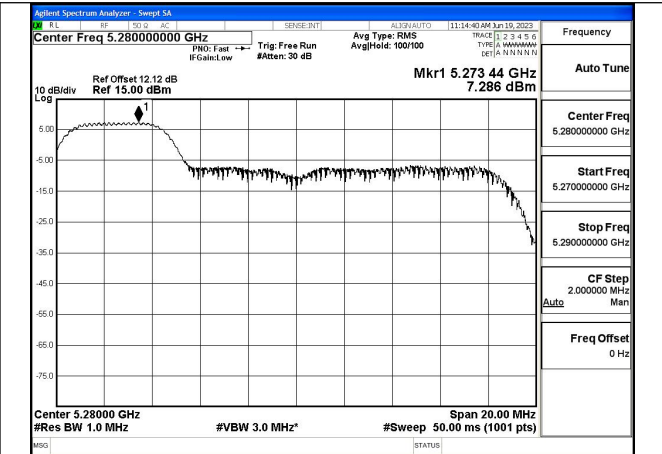

Test Mode: 802.11ax HE20

Mode:802.11ax HE20 Tone:26T Frequency:5260MHz
Ant:Chain0

Mode:802.11ax HE20 Tone:26T Frequency:5280MHz
Ant:Chain0

Mode:802.11ax HE20 Tone:26T Frequency:5320MHz
Ant:Chain0

Mode:802.11ax HE20 Tone:26T Frequency:5260MHz
Ant:Chain1

Mode:802.11ax HE20 Tone:26T Frequency:5280MHz
Ant:Chain1

Mode:802.11ax HE20 Tone:26T Frequency:5320MHz
Ant:Chain1

Mode:802.11ax HE20 Tone:52T Frequency:5260MHz
Ant:Chain0

Mode:802.11ax HE20 Tone:52T Frequency:5280MHz
Ant:Chain0