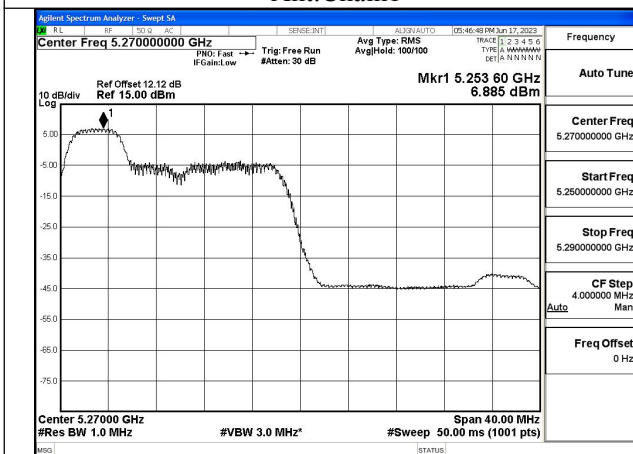

Test Mode: 802.11ax HE40

Mode:802.11ax HE40 Tone:26T Frequency:5270MHz
Ant:Chain0

Mode:802.11ax HE40 Tone:26T Frequency:5310MHz
Ant:Chain0

Mode:802.11ax HE40 Tone:26T Frequency:5270MHz
Ant:Chain1

Mode:802.11ax HE40 Tone:26T Frequency:5310MHz
Ant:Chain1

Mode:802.11ax HE40 Tone:52T Frequency:5270MHz
Ant:Chain0

Mode:802.11ax HE40 Tone:52T Frequency:5310MHz
Ant:Chain0

Mode:802.11ax HE40 Tone:52T Frequency:5270MHz
Ant:Chain1

Mode:802.11ax HE40 Tone:52T Frequency:5310MHz
Ant:Chain1