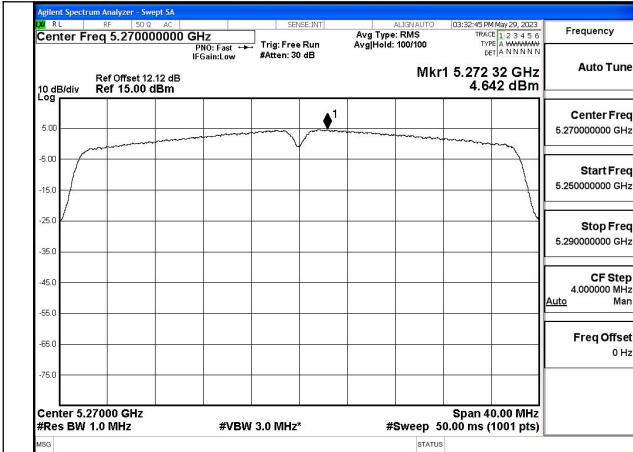

Test Mode: 802.11n HT40

Mode:802.11n HT40 Frequency:5270MHz Ant:Chain0