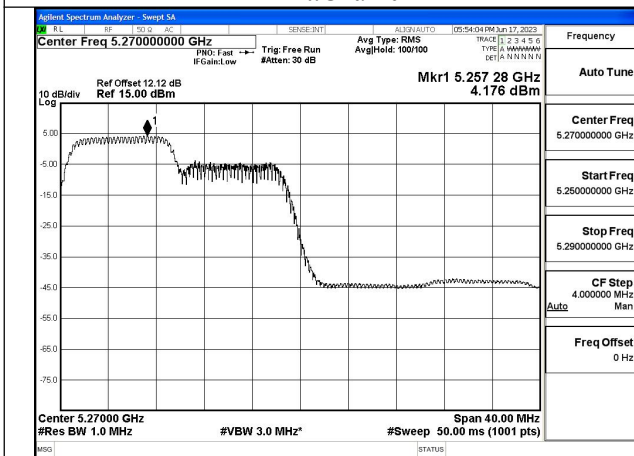

Mode:802.11ax HE40 Tone:106T Frequency:5270MHz
Ant:Chain1