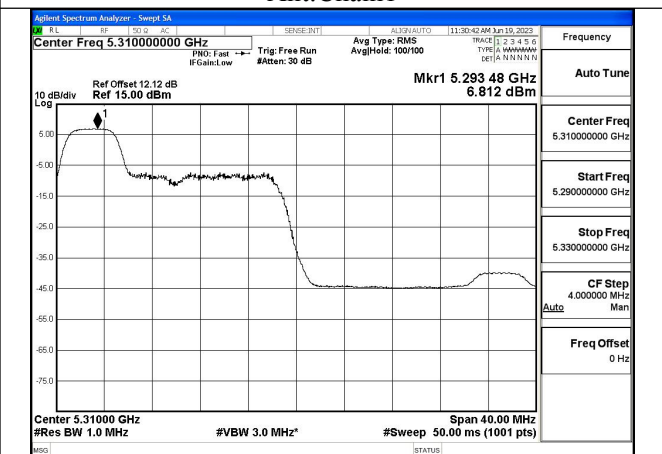

Test Mode: 802.11ax HE40

Mode:802.11ax HE40 Tone:26T Frequency:5270MHz
Ant:Chain0

Mode:802.11ax HE40 Tone:26T Frequency:5310MHz
Ant:Chain0

Mode:802.11ax HE40 Tone:26T Frequency:5270MHz
Ant:Chain1

Mode:802.11ax HE40 Tone:26T Frequency:5310MHz
Ant:Chain1

Mode:802.11ax HE40 Tone:52T Frequency:5270MHz
Ant:Chain0

Mode:802.11ax HE40 Tone:52T Frequency:5310MHz
Ant:Chain0

Mode:802.11ax HE40 Tone:52T Frequency:5270MHz
Ant:Chain1

Mode:802.11ax HE40 Tone:52T Frequency:5310MHz
Ant:Chain1