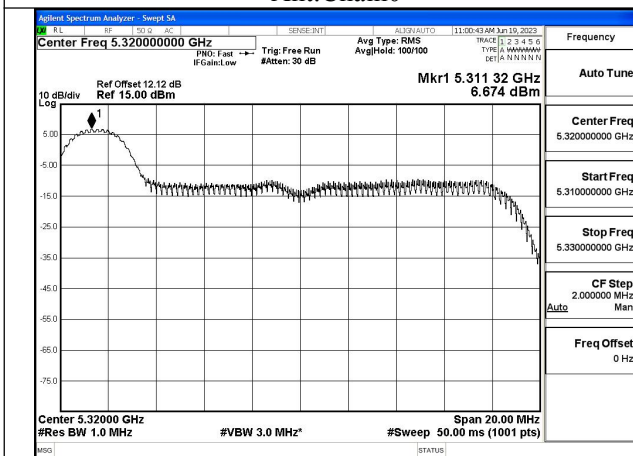

Test Mode: 802.11ax HE20

Mode:802.11ax HE20 Tone:26T Frequency:5260MHz
Ant:Chain0

Mode:802.11ax HE20 Tone:26T Frequency:5280MHz
Ant:Chain0

Mode:802.11ax HE20 Tone:26T Frequency:5320MHz
Ant:Chain0

Mode:802.11ax HE20 Tone:26T Frequency:5260MHz
Ant:Chain1

Mode:802.11ax HE20 Tone:26T Frequency:5280MHz
Ant:Chain1

Mode:802.11ax HE20 Tone:26T Frequency:5320MHz
Ant:Chain1

Mode:802.11ax HE20 Tone:52T Frequency:5260MHz
Ant:Chain0

Mode:802.11ax HE20 Tone:52T Frequency:5280MHz
Ant:Chain0