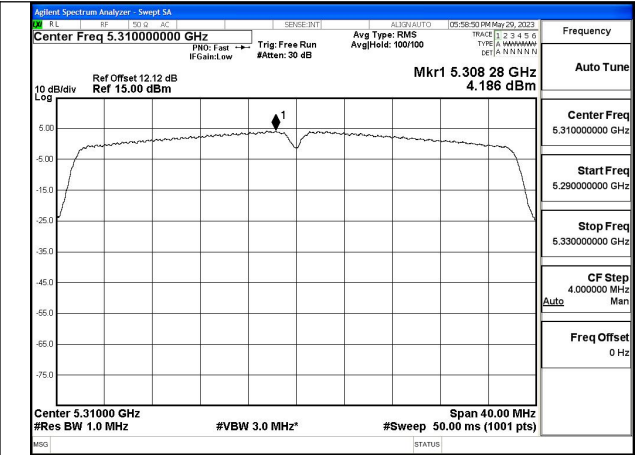

Test Mode: 802.11ac VHT40

Mode:802.11ac VHT40 Frequency:5310MHz
Ant:Chain0