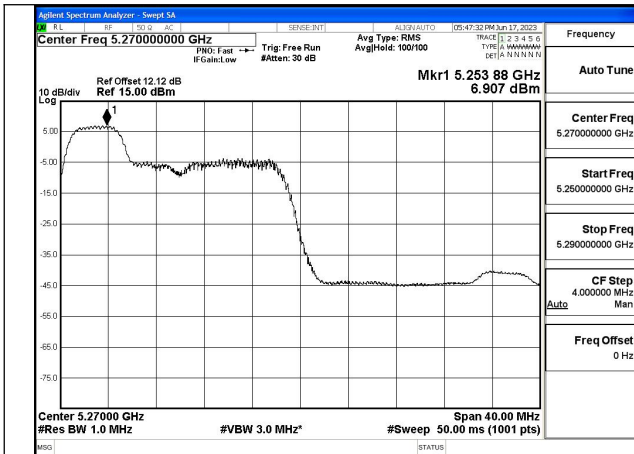

Test Mode: 802.11ax HE40

Mode:802.11ax HE40 Tone:26T Frequency:5270MHz
Ant:Chain0

Mode:802.11ax HE40 Tone:26T Frequency:5310MHz
Ant:Chain0

Mode:802.11ax HE40 Tone:26T Frequency:5270MHz
Ant:Chain1

Mode:802.11ax HE40 Tone:26T Frequency:5310MHz
Ant:Chain1

Mode:802.11ax HE40 Tone:52T Frequency:5270MHz
Ant:Chain0

Mode:802.11ax HE40 Tone:52T Frequency:5310MHz
Ant:Chain0

Mode:802.11ax HE40 Tone:52T Frequency:5270MHz
Ant:Chain1

Mode:802.11ax HE40 Tone:52T Frequency:5310MHz
Ant:Chain1