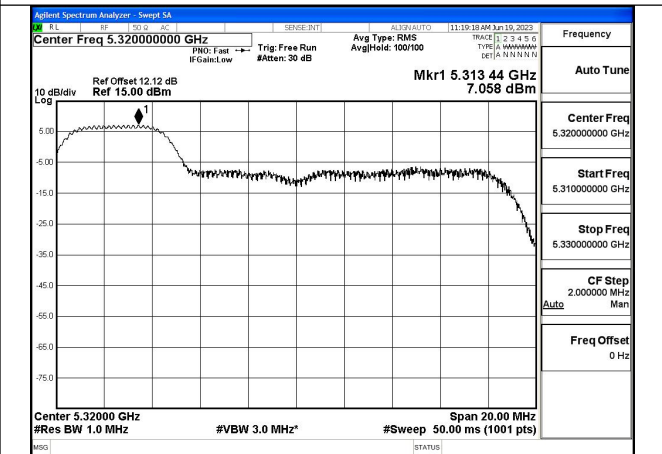

Mode:802.11ax HE20 Tone:26T Frequency:5280MHz
Ant:Chain1

Mode:802.11ax HE20 Tone:26T Frequency:5320MHz
Ant:Chain1

Mode:802.11ax HE20 Tone:52T Frequency:5260MHz
Ant:Chain0

Mode:802.11ax HE20 Tone:52T Frequency:5280MHz
Ant:Chain0

Mode:802.11ax HE20 Tone:52T Frequency:5320MHz
Ant:Chain0

Mode:802.11ax HE20 Tone:52T Frequency:5260MHz
Ant:Chain1

Mode:802.11ax HE20 Tone:52T Frequency:5280MHz
Ant:Chain1

Mode:802.11ax HE20 Tone:52T Frequency:5320MHz
Ant:Chain1