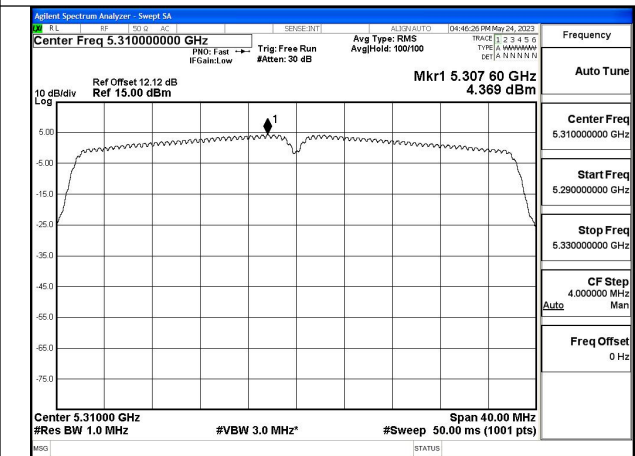

Mode:802.11ac VHT40 Frequency:5310MHz
Ant:Chain1