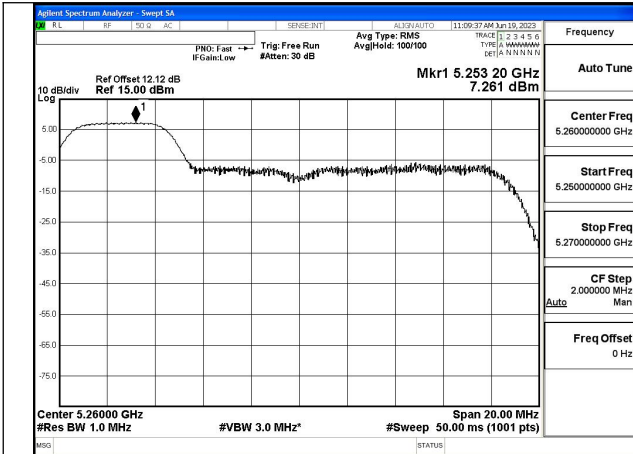

Test Mode: 802.11ax HE20

Mode:802.11ax HE20 Tone:26T Frequency:5260MHz
Ant:Chain0

Mode:802.11ax HE20 Tone:26T Frequency:5280MHz
Ant:Chain0

Mode:802.11ax HE20 Tone:26T Frequency:5320MHz
Ant:Chain0

Mode:802.11ax HE20 Tone:26T Frequency:5260MHz
Ant:Chain1

Mode:802.11ax HE20 Tone:26T Frequency:5280MHz
Ant:Chain1

Mode:802.11ax HE20 Tone:26T Frequency:5320MHz
Ant:Chain1

Mode:802.11ax HE20 Tone:52T Frequency:5260MHz
Ant:Chain0

Mode:802.11ax HE20 Tone:52T Frequency:5280MHz
Ant:Chain0