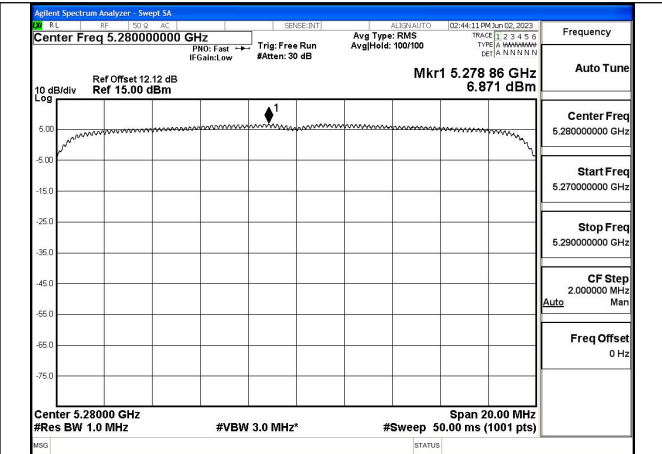

Mode:802.11ax HE20 Tone:106T Frequency:5260MHz
Ant:Chain0

Mode:802.11ax HE20 Tone:106T Frequency:5280MHz
Ant:Chain0

Mode:802.11ax HE20 Tone:106T Frequency:5320MHz
Ant:Chain0

Mode:802.11ax HE20 Tone:106T Frequency:5260MHz
Ant:Chain1

Mode:802.11ax HE20 Tone:106T Frequency:5280MHz
Ant:Chain1

Mode:802.11ax HE20 Tone:106T Frequency:5320MHz
Ant:Chain1

Mode:802.11ax HE20 Tone:242T Frequency:5260MHz
Ant:Chain0

Mode:802.11ax HE20 Tone:242T Frequency:5280MHz
Ant:Chain0