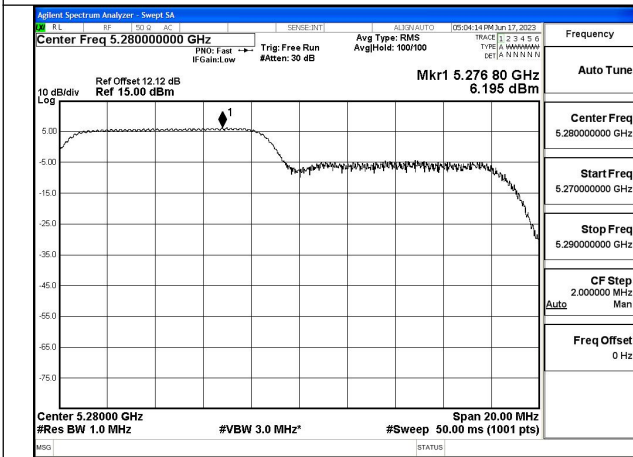

Mode:802.11ax HE20 Tone:106T Frequency:5260MHz
Ant:Chain0

Mode:802.11ax HE20 Tone:106T Frequency:5280MHz
Ant:Chain0

Mode:802.11ax HE20 Tone:106T Frequency:5320MHz
Ant:Chain0

Mode:802.11ax HE20 Tone:106T Frequency:5260MHz
Ant:Chain1

Mode:802.11ax HE20 Tone:106T Frequency:5280MHz
Ant:Chain1

Mode:802.11ax HE20 Tone:106T Frequency:5320MHz
Ant:Chain1

Mode:802.11ax HE20 Tone:242T Frequency:5260MHz
Ant:Chain0

Mode:802.11ax HE20 Tone:242T Frequency:5280MHz
Ant:Chain0