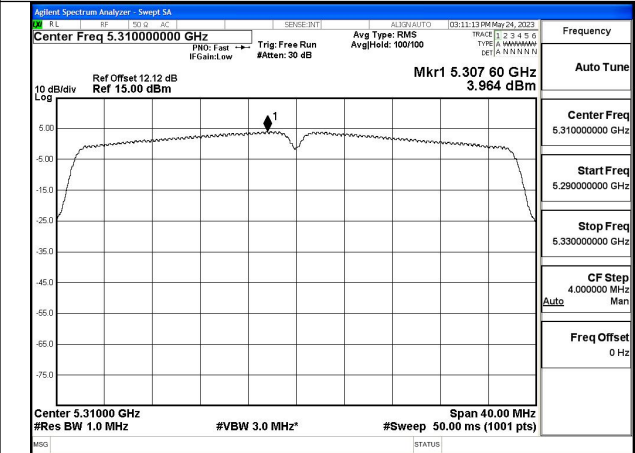

Mode:802.11n HT40 Frequency:5310MHz Ant:Chain1