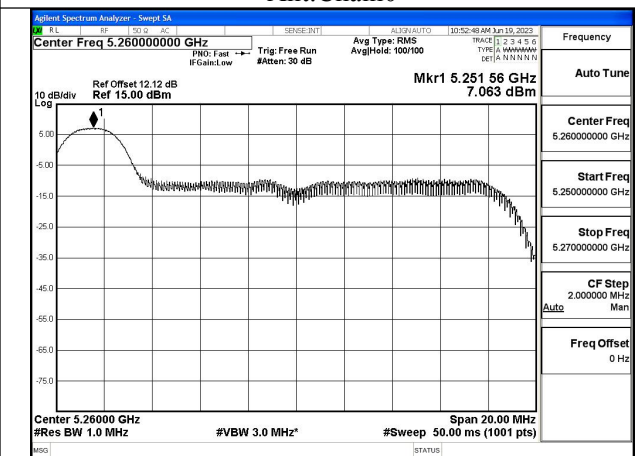

Test Mode: 802.11ax HE20

Mode:802.11ax HE20 Tone:26T Frequency:5260MHz
Ant:Chain0

Mode:802.11ax HE20 Tone:26T Frequency:5280MHz
Ant:Chain0

Mode:802.11ax HE20 Tone:26T Frequency:5320MHz
Ant:Chain0

Mode:802.11ax HE20 Tone:26T Frequency:5260MHz
Ant:Chain1

Mode:802.11ax HE20 Tone:26T Frequency:5280MHz
Ant:Chain1

Mode:802.11ax HE20 Tone:26T Frequency:5320MHz
Ant:Chain1

Mode:802.11ax HE20 Tone:52T Frequency:5260MHz
Ant:Chain0

Mode:802.11ax HE20 Tone:52T Frequency:5280MHz
Ant:Chain0