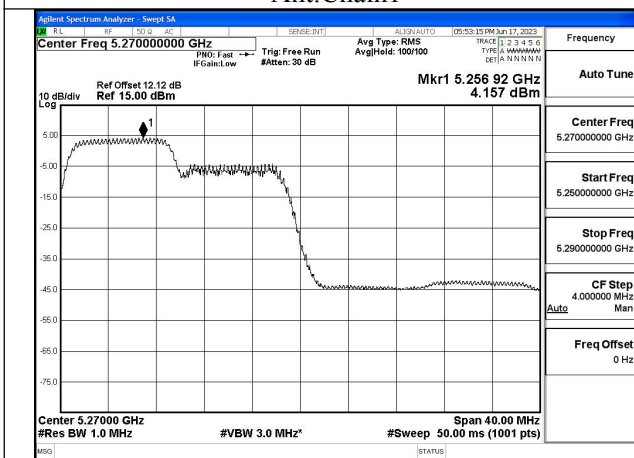

Mode:802.11ax HE40 Tone:52T Frequency:5270MHz
Ant:Chain0

Mode:802.11ax HE40 Tone:52T Frequency:5310MHz
Ant:Chain0

Mode:802.11ax HE40 Tone:52T Frequency:5270MHz
Ant:Chain1

Mode:802.11ax HE40 Tone:52T Frequency:5310MHz
Ant:Chain1