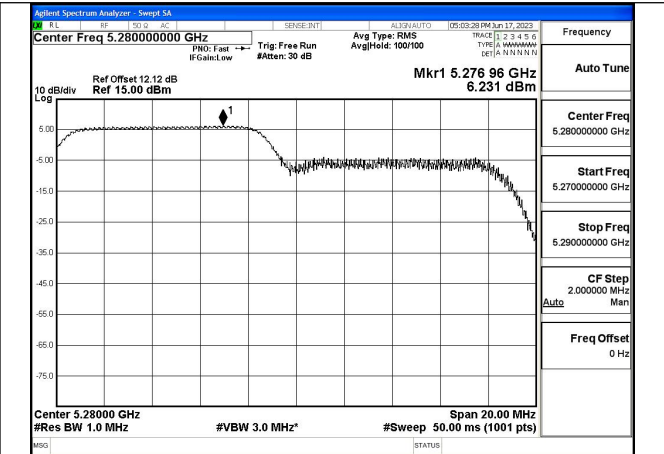

Mode:802.11ax HE20 Tone:52T Frequency:5320MHz
Ant:Chain0

Mode:802.11ax HE20 Tone:52T Frequency:5260MHz
Ant:Chain1

Mode:802.11ax HE20 Tone:52T Frequency:5280MHz
Ant:Chain1

Mode:802.11ax HE20 Tone:52T Frequency:5320MHz
Ant:Chain1

Mode:802.11ax HE20 Tone:106T Frequency:5260MHz
Ant:Chain0

Mode:802.11ax HE20 Tone:106T Frequency:5280MHz
Ant:Chain0

Mode:802.11ax HE20 Tone:106T Frequency:5320MHz
Ant:Chain0

Mode:802.11ax HE20 Tone:106T Frequency:5260MHz
Ant:Chain1