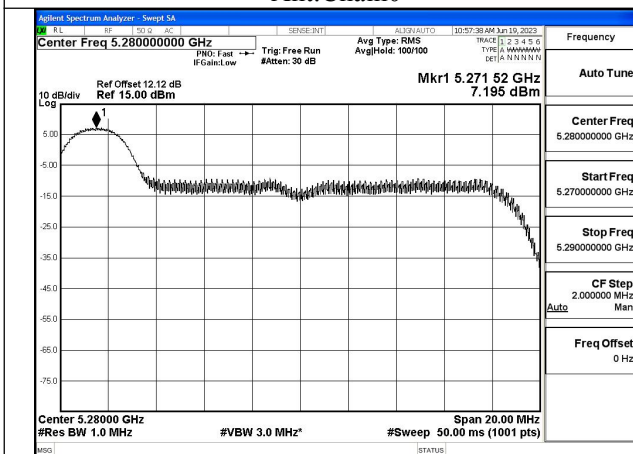

Test Mode: 802.11ax HE20

Mode:802.11ax HE20 Tone:26T Frequency:5260MHz
Ant:Chain0

Mode:802.11ax HE20 Tone:26T Frequency:5280MHz
Ant:Chain0

Mode:802.11ax HE20 Tone:26T Frequency:5320MHz
Ant:Chain0

Mode:802.11ax HE20 Tone:26T Frequency:5260MHz
Ant:Chain1

Mode:802.11ax HE20 Tone:26T Frequency:5280MHz
Ant:Chain1

Mode:802.11ax HE20 Tone:26T Frequency:5320MHz
Ant:Chain1

Mode:802.11ax HE20 Tone:52T Frequency:5260MHz
Ant:Chain0

Mode:802.11ax HE20 Tone:52T Frequency:5280MHz
Ant:Chain0