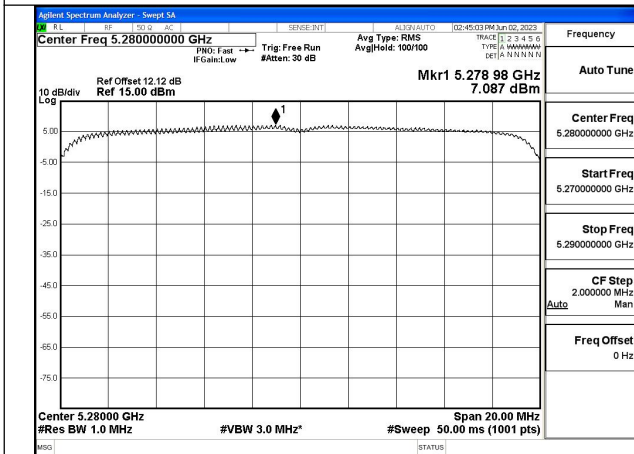

Mode:802.11ax HE20 Tone:106T Frequency:5280MHz
Ant:Chain1

Mode:802.11ax HE20 Tone:106T Frequency:5320MHz
Ant:Chain1

Mode:802.11ax HE20 Tone:242T Frequency:5260MHz
Ant:Chain0

Mode:802.11ax HE20 Tone:242T Frequency:5280MHz
Ant:Chain0

Mode:802.11ax HE20 Tone:242T Frequency:5320MHz
Ant:Chain0

Mode:802.11ax HE20 Tone:242T Frequency:5260MHz
Ant:Chain1

Mode:802.11ax HE20 Tone:242T Frequency:5280MHz
Ant:Chain1

Mode:802.11ax HE20 Tone:242T Frequency:5320MHz
Ant:Chain1