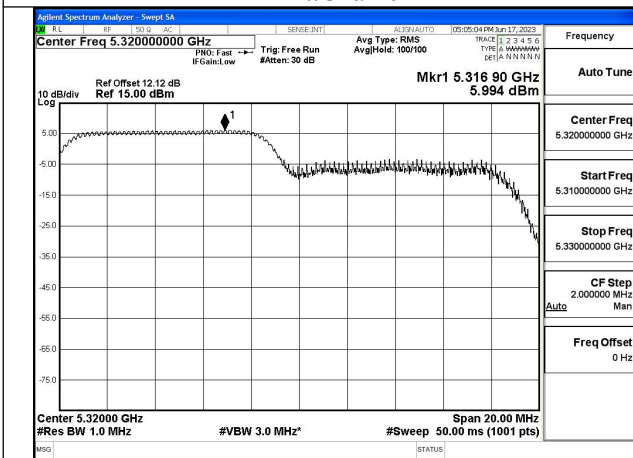

Mode:802.11ax HE20 Tone:52T Frequency:5320MHz
Ant:Chain0

Mode:802.11ax HE20 Tone:52T Frequency:5260MHz
Ant:Chain1

Mode:802.11ax HE20 Tone:52T Frequency:5280MHz
Ant:Chain1

Mode:802.11ax HE20 Tone:52T Frequency:5320MHz
Ant:Chain1

Mode:802.11ax HE20 Tone:106T Frequency:5260MHz
Ant:Chain0

Mode:802.11ax HE20 Tone:106T Frequency:5280MHz
Ant:Chain0

Mode:802.11ax HE20 Tone:106T Frequency:5320MHz
Ant:Chain0

Mode:802.11ax HE20 Tone:106T Frequency:5260MHz
Ant:Chain1