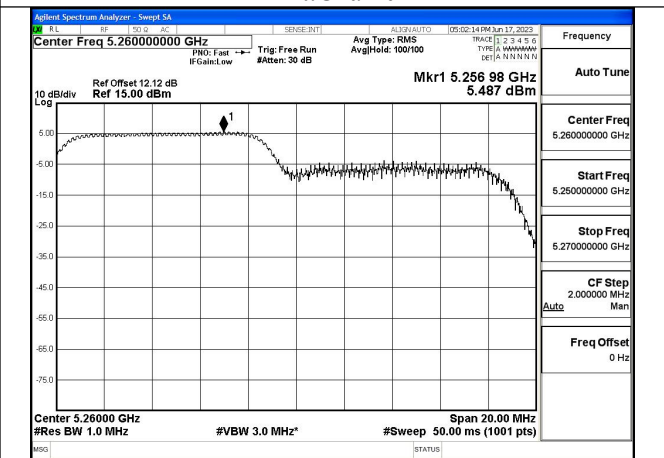

Mode:802.11ax HE20 Tone:52T Frequency:5320MHz
Ant:Chain0

Mode:802.11ax HE20 Tone:52T Frequency:5260MHz
Ant:Chain1

Mode:802.11ax HE20 Tone:52T Frequency:5280MHz
Ant:Chain1

Mode:802.11ax HE20 Tone:52T Frequency:5320MHz
Ant:Chain1

Mode:802.11ax HE20 Tone:106T Frequency:5260MHz
Ant:Chain0

Mode:802.11ax HE20 Tone:106T Frequency:5280MHz
Ant:Chain0

Mode:802.11ax HE20 Tone:106T Frequency:5320MHz
Ant:Chain0

Mode:802.11ax HE20 Tone:106T Frequency:5260MHz
Ant:Chain1