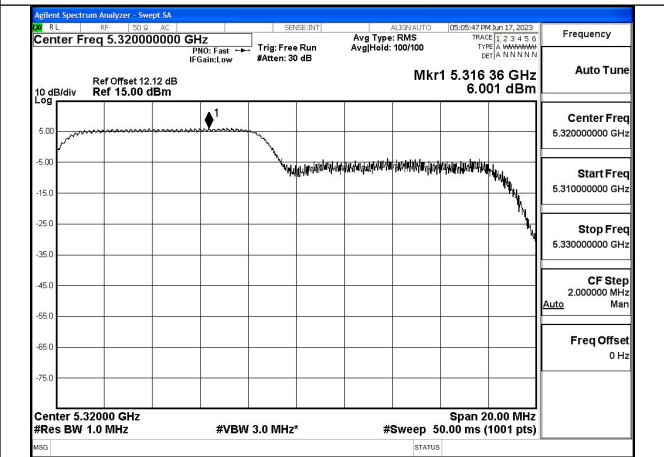

Mode:802.11ax HE20 Tone:106T Frequency:5260MHz
Ant:Chain0

Mode:802.11ax HE20 Tone:106T Frequency:5280MHz
Ant:Chain0

Mode:802.11ax HE20 Tone:106T Frequency:5320MHz
Ant:Chain0

Mode:802.11ax HE20 Tone:106T Frequency:5260MHz
Ant:Chain1

Mode:802.11ax HE20 Tone:106T Frequency:5280MHz
Ant:Chain1

Mode:802.11ax HE20 Tone:106T Frequency:5320MHz
Ant:Chain1

Mode:802.11ax HE20 Tone:242T Frequency:5260MHz
Ant:Chain0

Mode:802.11ax HE20 Tone:242T Frequency:5280MHz
Ant:Chain0