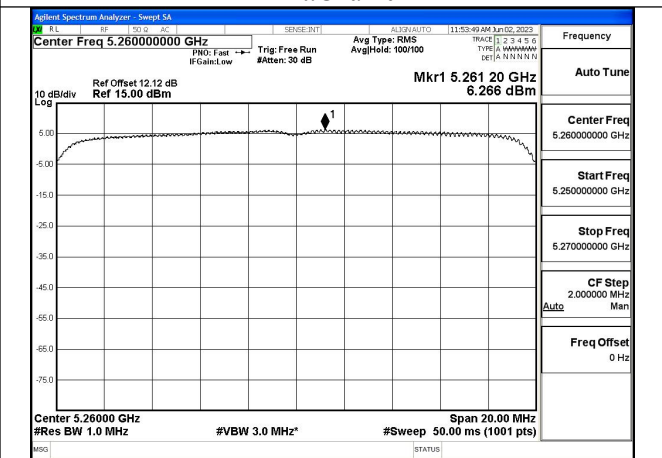

Mode:802.11ax HE20 Tone:106T Frequency:5280MHz
Ant:Chain1

Mode:802.11ax HE20 Tone:106T Frequency:5320MHz
Ant:Chain1

Mode:802.11ax HE20 Tone:242T Frequency:5260MHz
Ant:Chain0

Mode:802.11ax HE20 Tone:242T Frequency:5280MHz
Ant:Chain0

Mode:802.11ax HE20 Tone:242T Frequency:5320MHz
Ant:Chain0

Mode:802.11ax HE20 Tone:242T Frequency:5260MHz
Ant:Chain1

Mode:802.11ax HE20 Tone:242T Frequency:5280MHz
Ant:Chain1

Mode:802.11ax HE20 Tone:242T Frequency:5320MHz
Ant:Chain1