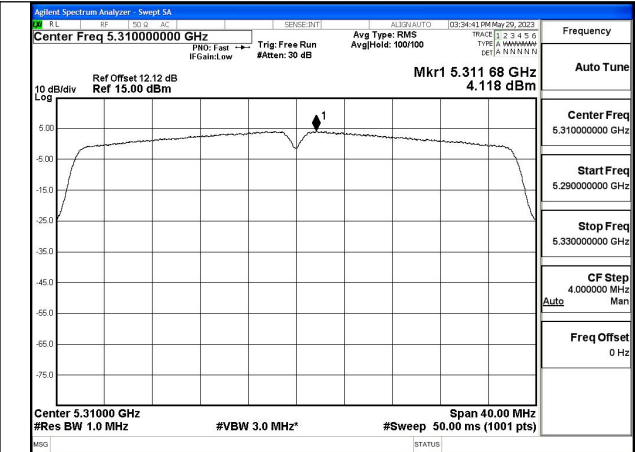

Test Mode: 802.11n HT40

Mode:802.11n HT40 Frequency:5310MHz Ant:Chain0