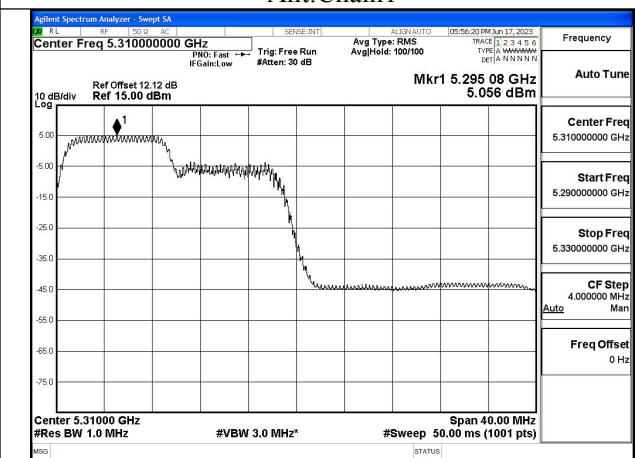

Mode:802.11ax HE40 Tone:52T Frequency:5270MHz
Ant:Chain0

Mode:802.11ax HE40 Tone:52T Frequency:5310MHz
Ant:Chain0

Mode:802.11ax HE40 Tone:52T Frequency:5270MHz
Ant:Chain1

Mode:802.11ax HE40 Tone:52T Frequency:5310MHz
Ant:Chain1

Mode:802.11ax HE40 Tone:106T Frequency:5270MHz
Ant:Chain0

Mode:802.11ax HE40 Tone:106T Frequency:5310MHz
Ant:Chain0

Mode:802.11ax HE40 Tone:106T Frequency:5270MHz
Ant:Chain1

Mode:802.11ax HE40 Tone:106T Frequency:5310MHz
Ant:Chain1