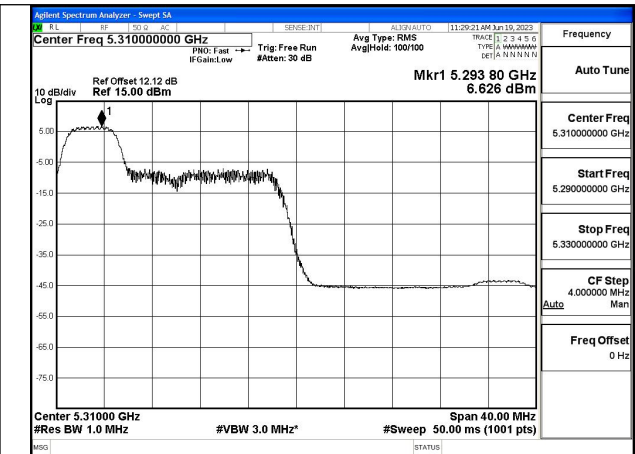

Test Mode: 802.11ax HE40

Mode:802.11ax HE40 Tone:26T Frequency:5270MHz
Ant:Chain0

Mode:802.11ax HE40 Tone:26T Frequency:5310MHz
Ant:Chain0

Mode:802.11ax HE40 Tone:26T Frequency:5270MHz
Ant:Chain1

Mode:802.11ax HE40 Tone:26T Frequency:5310MHz
Ant:Chain1

Mode:802.11ax HE40 Tone:52T Frequency:5270MHz
Ant:Chain0

Mode:802.11ax HE40 Tone:52T Frequency:5310MHz
Ant:Chain0

Mode:802.11ax HE40 Tone:52T Frequency:5270MHz
Ant:Chain1

Mode:802.11ax HE40 Tone:52T Frequency:5310MHz
Ant:Chain1