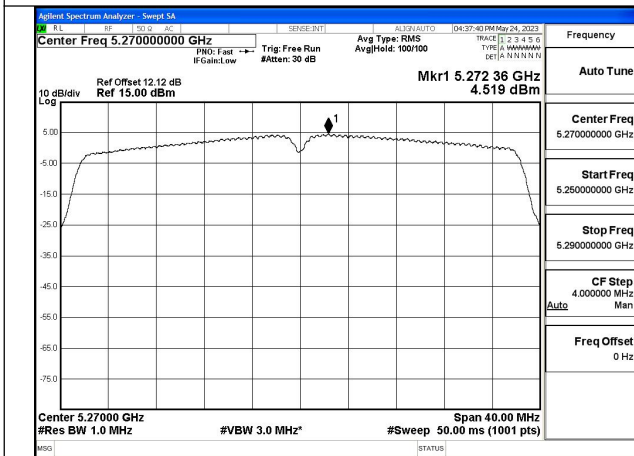

Mode:802.11ac VHT40 Frequency:5270MHz
Ant:Chain1