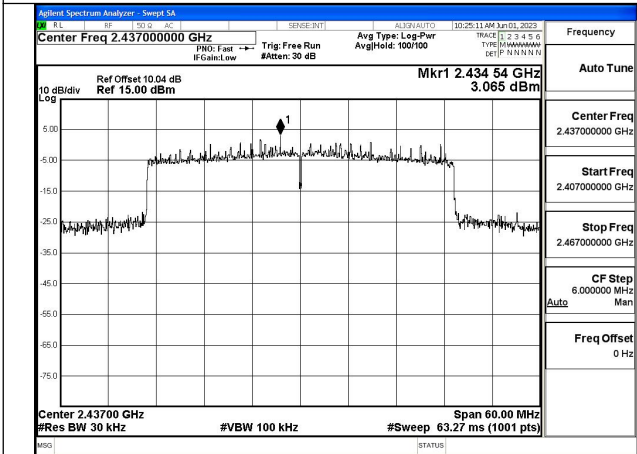

Mode:802.11ax HE40 Tone:484T Frequency:2452MHz
Ant:Chain0

Mode:802.11ax HE40 Tone:484T Frequency:2422MHz
Ant:Chain1

Mode:802.11ax HE40 Tone:484T Frequency:2437MHz
Ant:Chain1

Mode:802.11ax HE40 Tone:484T Frequency:2452MHz
Ant:Chain1

Conducted Out of band emission measurement

Test Mode: 802.11b

Mode:802.11b Frequency:2412MHz Ant:Chain0

Mode:802.11b Frequency:2437MHz Ant:Chain0

Mode:802.11b Frequency:2462MHz Ant:Chain0

Mode:802.11b Frequency:2412MHz Ant:Chain1