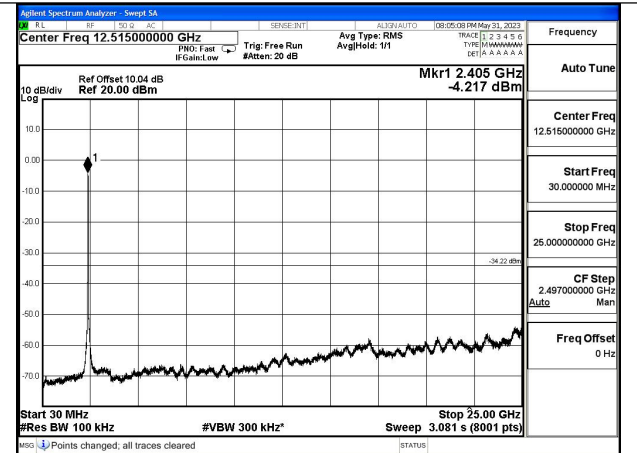

Mode:802.11n HT20 Frequency:2462MHz Ant:Chain0

Mode:802.11n HT20 Frequency:2412MHz Ant:Chain1

Mode:802.11n HT20 Frequency:2437MHz Ant:Chain1

Mode:802.11n HT20 Frequency:2462MHz Ant:Chain1

Test Mode: 802.11ax HE20

Mode:802.11ax HE20 Frequency:2412MHz Ant:Chain0

Mode:802.11ax HE20 Frequency:2437MHz Ant:Chain0

Mode:802.11ax HE20 Frequency:2462MHz Ant:Chain0

Mode:802.11ax HE20 Frequency:2412MHz Ant:Chain1

Mode:802.11ax HE20 Frequency:2437MHz Ant:Chain1