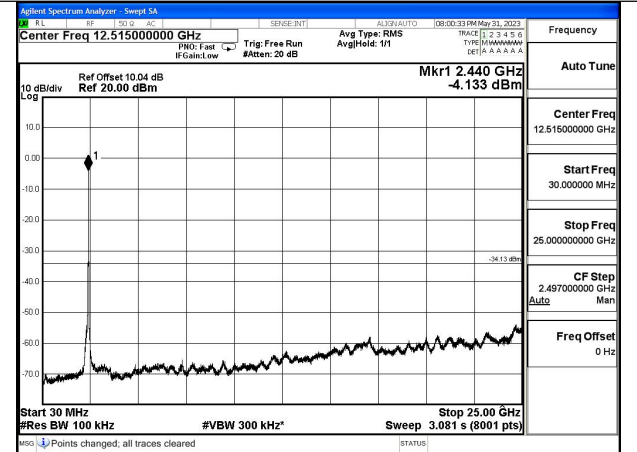

Mode:802.11n HT20 Frequency:2462MHz Ant:Chain0

Mode:802.11n HT20 Frequency:2412MHz Ant:Chain1

Mode:802.11n HT20 Frequency:2437MHz Ant:Chain1

Mode:802.11n HT20 Frequency:2462MHz Ant:Chain1

Test Mode: 802.11ax HE20