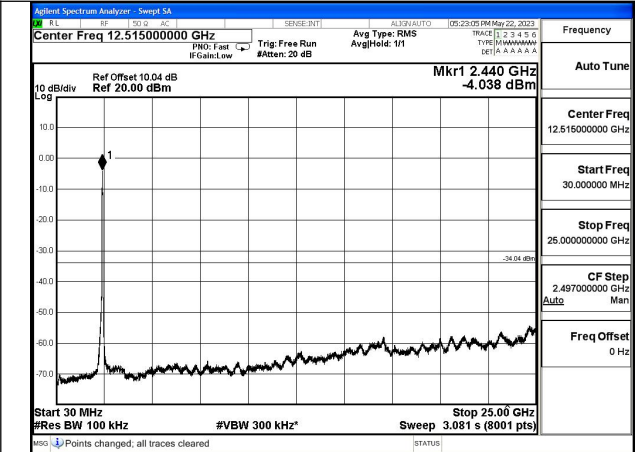

Mode:802.11ax HE40 Frequency:2422MHz Ant:Chain1

Mode:802.11ax HE40 Frequency:2437MHz Ant:Chain1

Mode:802.11ax HE40 Frequency:2452MHz Ant:Chain1

Test Mode: 802.11n HT40

Mode:802.11n HT40 Frequency:2422MHz Ant:Chain0