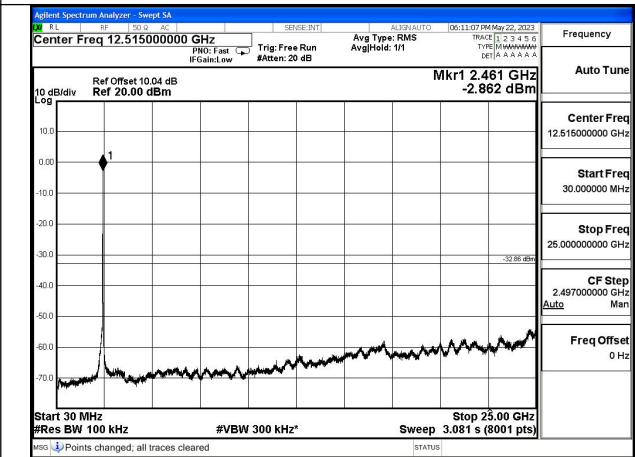

Mode:802.11g Frequency:2462MHz Ant:Chain1

Test Mode: 802.11n HT20