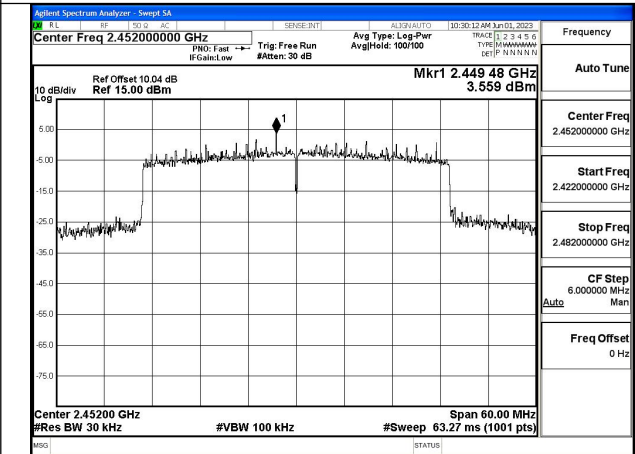

Mode:802.11ax HE40 Tone:484T Frequency:2452MHz
Ant:Chain0

Mode:802.11ax HE40 Tone:484T Frequency:2422MHz
Ant:Chain1

Mode:802.11ax HE40 Tone:484T Frequency:2437MHz
Ant:Chain1

Mode:802.11ax HE40 Tone:484T Frequency:2452MHz
Ant:Chain1

Conducted Out of band emission measurement

Test Mode: 802.11b

Mode:802.11b Frequency:2412MHz Ant:Chain0

Mode:802.11b Frequency:2437MHz Ant:Chain0

Mode:802.11b Frequency:2462MHz Ant:Chain0

Mode:802.11b Frequency:2412MHz Ant:Chain1