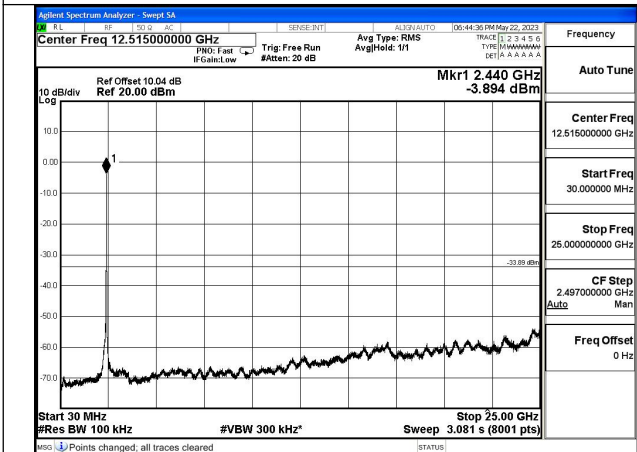

Mode:802.11n HT20 Frequency:2437MHz Ant:Chain1

Test Mode: 802.11ax HE20