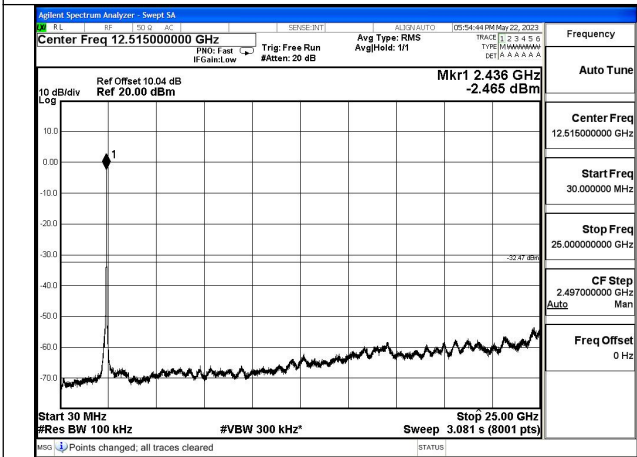

Mode:802.11b Frequency:2437MHz Ant:Chain1

Mode:802.11b Frequency:2462MHz Ant:Chain1

Test Mode: 802.11g

Mode:802.11g Frequency:2412MHz Ant:Chain0

Mode:802.11g Frequency:2437MHz Ant:Chain0

Mode:802.11g Frequency:2462MHz Ant:Chain0

Mode:802.11g Frequency:2412MHz Ant:Chain1

Mode:802.11g Frequency:2437MHz Ant:Chain1

Mode:802.11g Frequency:2462MHz Ant:Chain1

Test Mode: 802.11n HT20

Mode:802.11n HT20 Frequency:2412MHz Ant:Chain0

Mode:802.11n HT20 Frequency:2437MHz Ant:Chain0