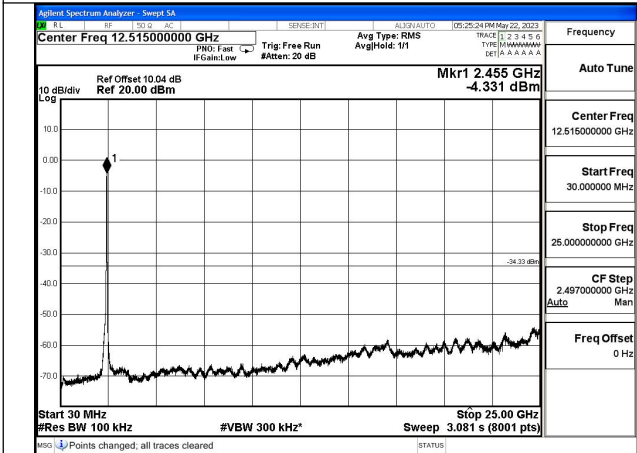

Mode:802.11n HT40 Frequency:2452MHz Ant:Chain0