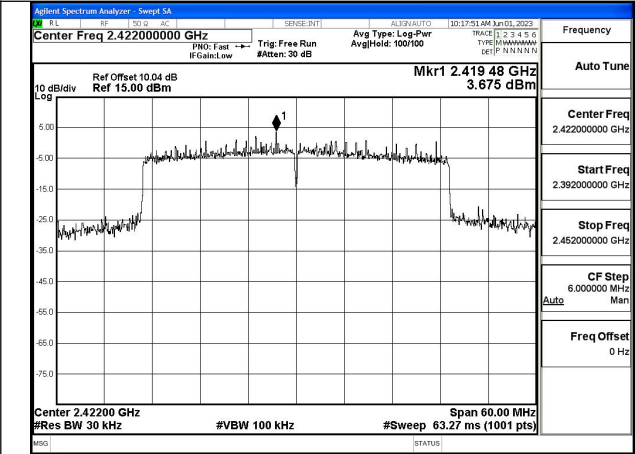

Mode:802.11ax HE40 Tone:484T Frequency:2452MHz
Ant:Chain0

Mode:802.11ax HE40 Tone:484T Frequency:2422MHz
Ant:Chain1

Mode:802.11ax HE40 Tone:484T Frequency:2437MHz
Ant:Chain1

Mode:802.11ax HE40 Tone:484T Frequency:2452MHz
Ant:Chain1

Conducted Out of band emission measurement

Test Mode: 802.11b

Mode:802.11b Frequency:2412MHz Ant:Chain0

Mode:802.11b Frequency:2437MHz Ant:Chain0

Mode:802.11b Frequency:2462MHz Ant:Chain0

Mode:802.11b Frequency:2412MHz Ant:Chain1