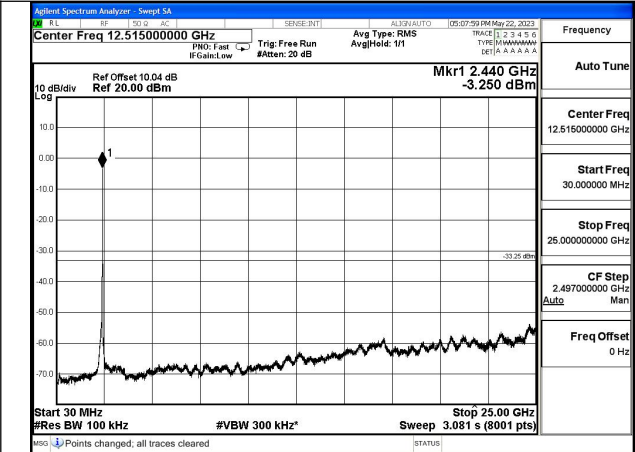

Mode:802.11g Frequency:2412MHz Ant:Chain1

Mode:802.11g Frequency:2437MHz Ant:Chain1

Mode:802.11g Frequency:2462MHz Ant:Chain1

Test Mode: 802.11n HT20

Mode:802.11n HT20 Frequency:2412MHz Ant:Chain0

Mode:802.11n HT20 Frequency:2437MHz Ant:Chain0