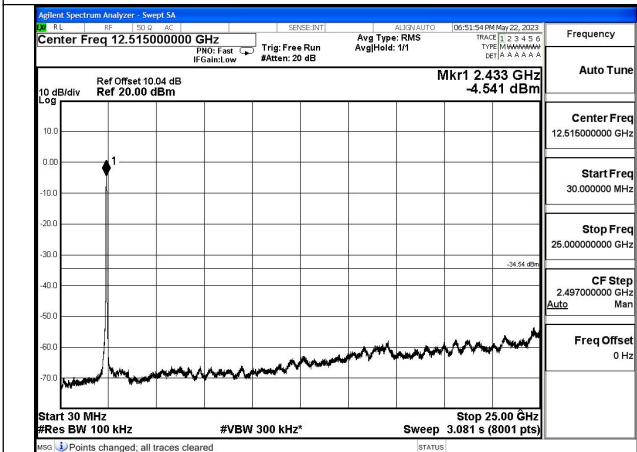

Mode:802.11n HT40 Frequency:2437MHz Ant:Chain1