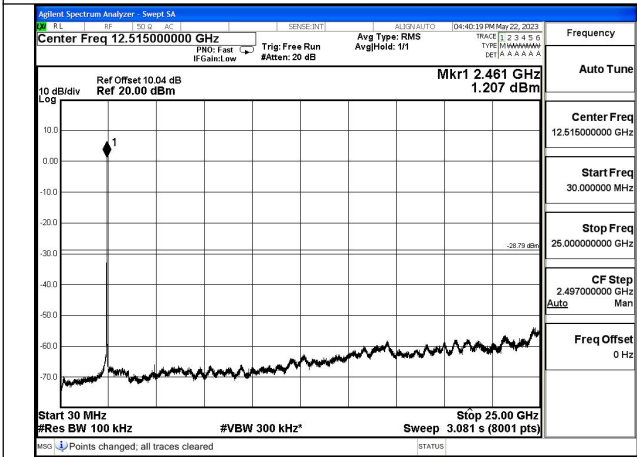

Mode:802.11ax HE40 Tone:484T Frequency:2452MHz
Ant:Chain0

Mode:802.11ax HE40 Tone:484T Frequency:2422MHz
Ant:Chain1

Mode:802.11ax HE40 Tone:484T Frequency:2437MHz
Ant:Chain1

Mode:802.11ax HE40 Tone:484T Frequency:2452MHz
Ant:Chain1

Conducted Out of band emission measurement

Test Mode: 802.11b

Mode:802.11b Frequency:2412MHz Ant:Chain0

Mode:802.11b Frequency:2437MHz Ant:Chain0

Mode:802.11b Frequency:2462MHz Ant:Chain0

Mode:802.11b Frequency:2412MHz Ant:Chain1