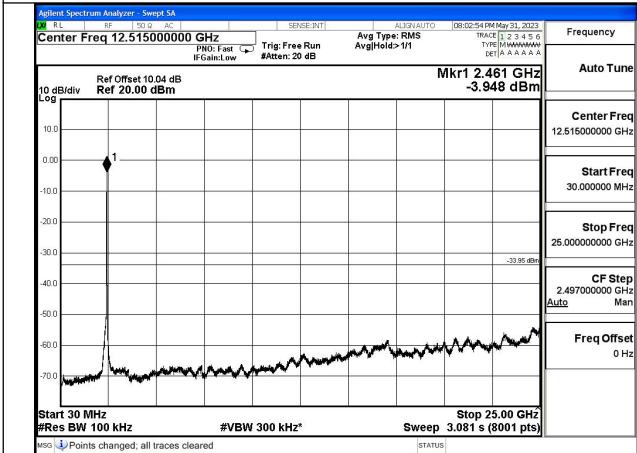

Mode:802.11ax HE20 Frequency:2462MHz Ant:Chain0