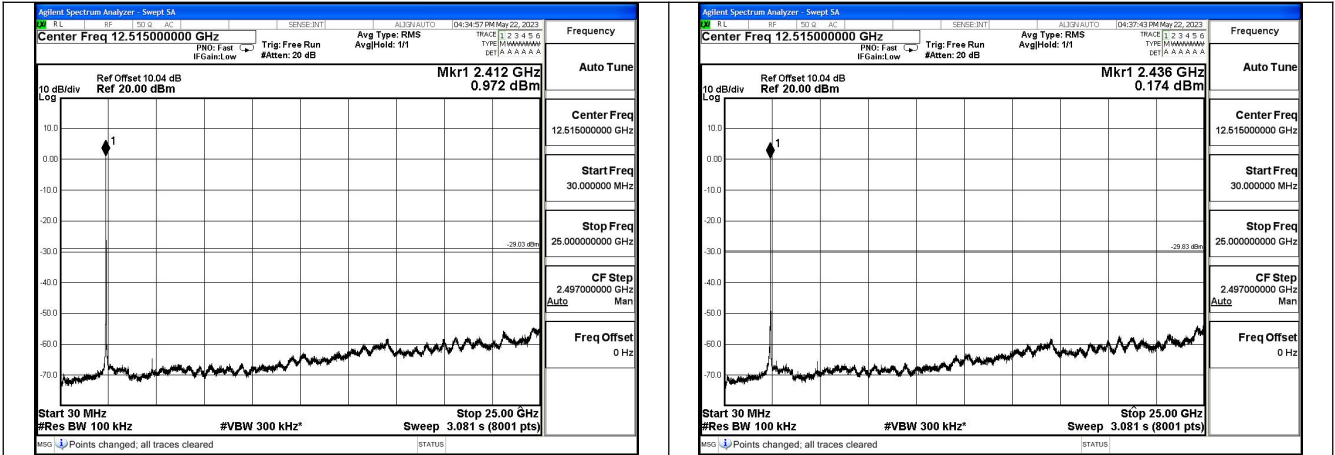

Mode:802.11ax HE40 Tone:484T Frequency:2452MHz
Ant:Chain0

Mode:802.11ax HE40 Tone:484T Frequency:2422MHz
Ant:Chain1

Mode:802.11ax HE40 Tone:484T Frequency:2437MHz
Ant:Chain1

Mode:802.11ax HE40 Tone:484T Frequency:2452MHz
Ant:Chain1

Conducted Out of band emission measurement

Test Mode: 802.11b

Mode:802.11b Frequency:2412MHz Ant:Chain0

Mode:802.11b Frequency:2437MHz Ant:Chain0

Mode:802.11b Frequency:2462MHz Ant:Chain0

Mode:802.11b Frequency:2412MHz Ant:Chain1