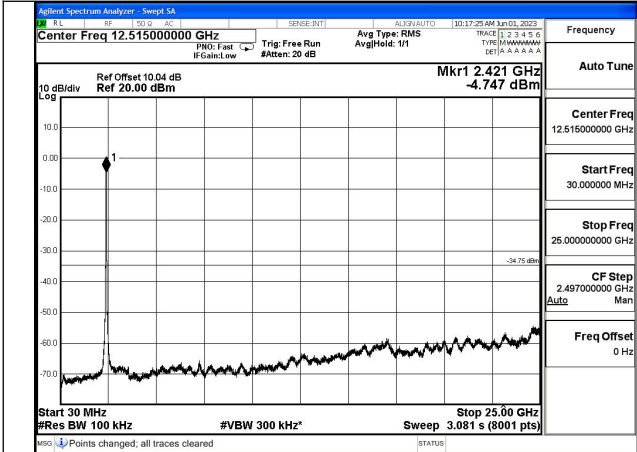

Mode:802.11ax HE40 Frequency:2422MHz Ant:Chain0