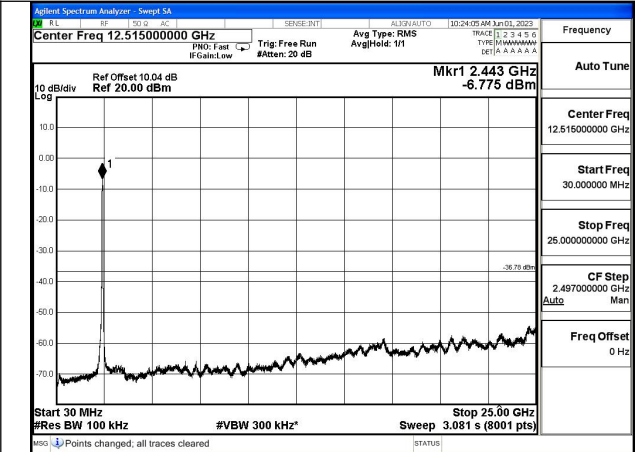

Mode:802.11ax HE40 Frequency:2437MHz Ant:Chain0