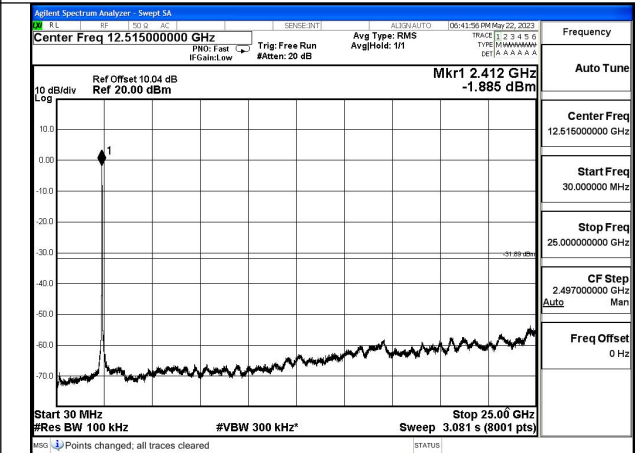

Mode:802.11g Frequency:2412MHz Ant:Chain1

Mode:802.11g Frequency:2437MHz Ant:Chain1

Mode:802.11g Frequency:2462MHz Ant:Chain1

Test Mode: 802.11n HT20

Mode:802.11n HT20 Frequency:2412MHz Ant:Chain0

Mode:802.11n HT20 Frequency:2437MHz Ant:Chain0