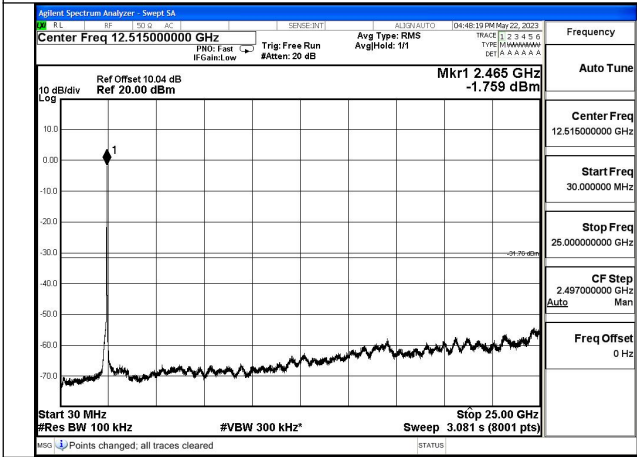

Mode:802.11b Frequency:2437MHz Ant:Chain1

Mode:802.11b Frequency:2462MHz Ant:Chain1

Test Mode: 802.11g

Mode:802.11g Frequency:2412MHz Ant:Chain0

Mode:802.11g Frequency:2437MHz Ant:Chain0

Mode:802.11g Frequency:2462MHz Ant:Chain0