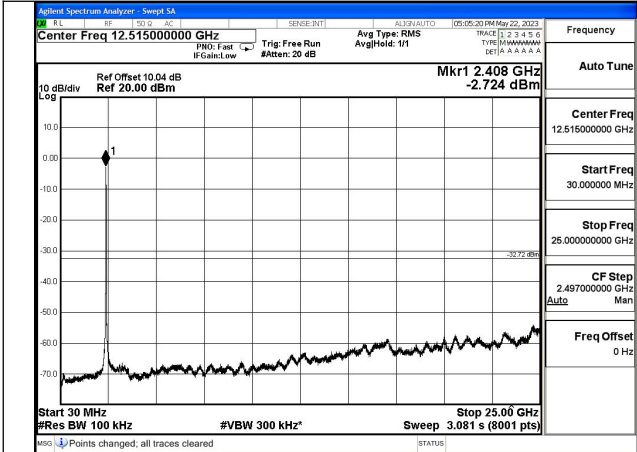

Mode:802.11g Frequency:2412MHz Ant:Chain1

Mode:802.11g Frequency:2437MHz Ant:Chain1

Mode:802.11g Frequency:2462MHz Ant:Chain1

Test Mode: 802.11n HT20

Mode:802.11n HT20 Frequency:2412MHz Ant:Chain0

Mode:802.11n HT20 Frequency:2437MHz Ant:Chain0

Mode:802.11n HT20 Frequency:2462MHz Ant:Chain0

Mode:802.11n HT20 Frequency:2412MHz Ant:Chain1

Mode:802.11n HT20 Frequency:2437MHz Ant:Chain1

Mode:802.11n HT20 Frequency:2462MHz Ant:Chain1

Test Mode: 802.11ax HE20