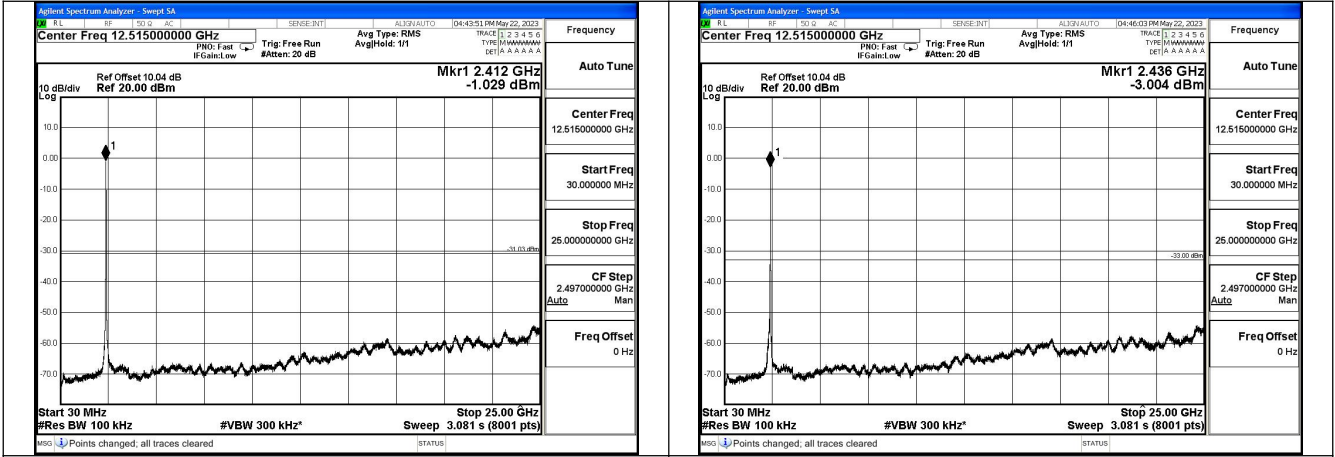

Conducted Out of band emission measurement

Test Mode: 802.11b

Mode:802.11b Frequency:2412MHz Ant:Chain0

Mode:802.11b Frequency:2437MHz Ant:Chain0

Mode:802.11b Frequency:2462MHz Ant:Chain0

Mode:802.11b Frequency:2412MHz Ant:Chain1

Mode:802.11b Frequency:2437MHz Ant:Chain1

Mode:802.11b Frequency:2462MHz Ant:Chain1

Test Mode: 802.11g

Mode:802.11g Frequency:2412MHz Ant:Chain0

Mode:802.11g Frequency:2437MHz Ant:Chain0

Mode:802.11g Frequency:2462MHz Ant:Chain0