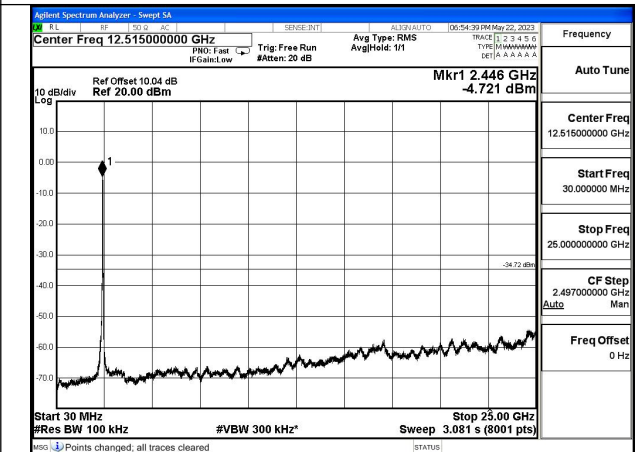

Mode:802.11n HT40 Frequency:2452MHz Ant:Chain1