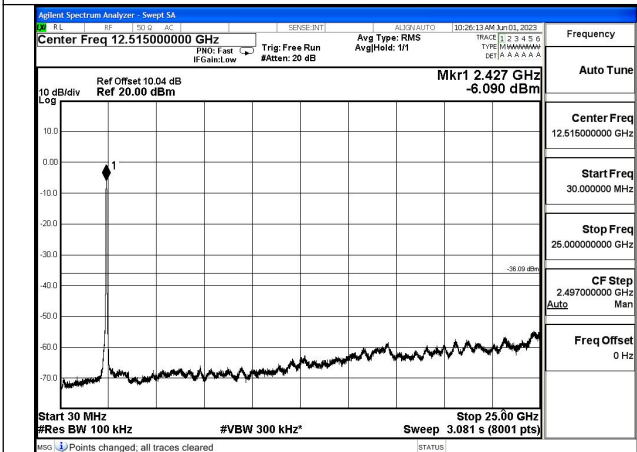

Mode:802.11ax HE40 Frequency:2437MHz Ant:Chain1