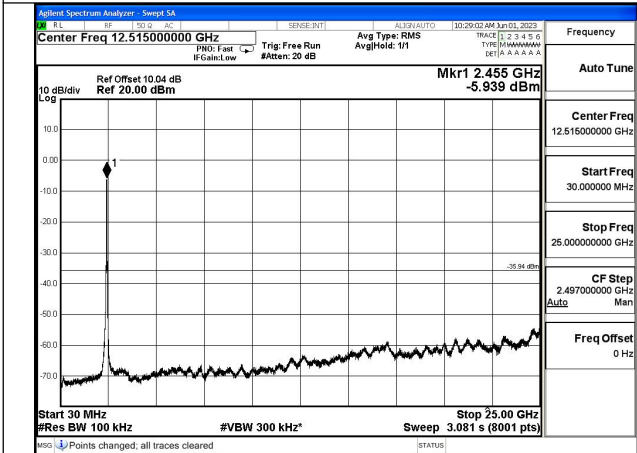

Mode:802.11ax HE20 Frequency:2462MHz Ant:Chain1

Test Mode: 802.11ax HE40

Mode:802.11ax HE40 Frequency:2422MHz Ant:Chain0

Mode:802.11ax HE40 Frequency:2437MHz Ant:Chain0

Mode:802.11ax HE40 Frequency:2452MHz Ant:Chain0