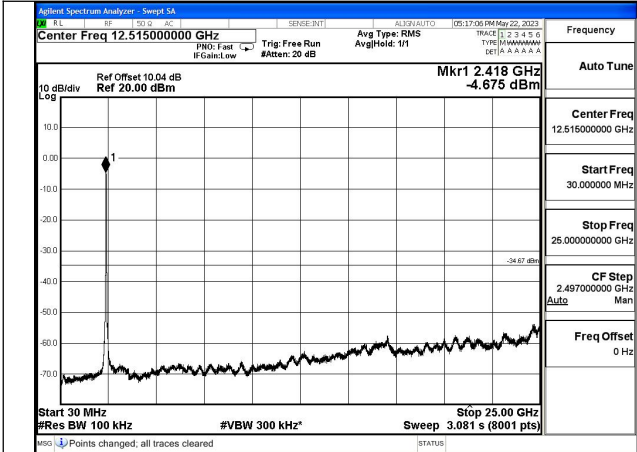

Mode:802.11ax HE40 Frequency:2422MHz Ant:Chain1

Mode:802.11ax HE40 Frequency:2437MHz Ant:Chain1

Mode:802.11ax HE40 Frequency:2452MHz Ant:Chain1

Test Mode: 802.11n HT40

Mode:802.11n HT40 Frequency:2422MHz Ant:Chain0