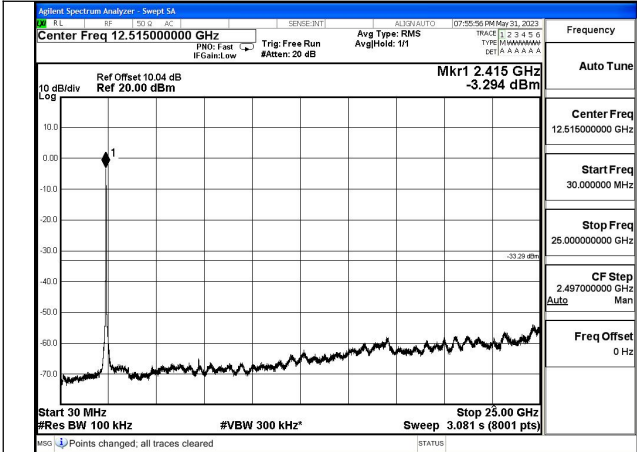

Mode:802.11n HT20 Frequency:2462MHz Ant:Chain0

Mode:802.11n HT20 Frequency:2412MHz Ant:Chain1

Mode:802.11n HT20 Frequency:2437MHz Ant:Chain1

Mode:802.11n HT20 Frequency:2462MHz Ant:Chain1

Test Mode: 802.11ax HE20

Mode:802.11ax HE20 Frequency:2412MHz Ant:Chain0

Mode:802.11ax HE20 Frequency:2437MHz Ant:Chain0

Mode:802.11ax HE20 Frequency:2462MHz Ant:Chain0

Mode:802.11ax HE20 Frequency:2412MHz Ant:Chain1

Mode:802.11ax HE20 Frequency:2437MHz Ant:Chain1