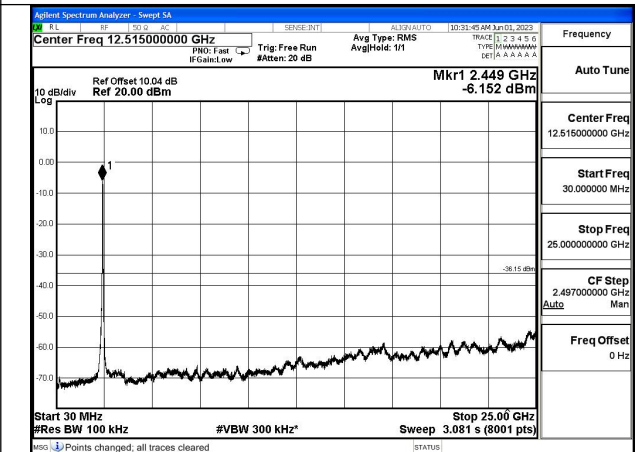

Mode:802.11ax HE40 Frequency:2452MHz Ant:Chain1

Test Mode: 802.11n HT40