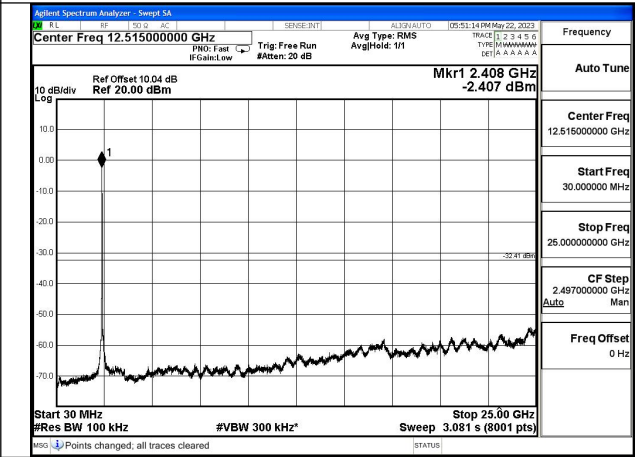

Mode:802.11b Frequency:2437MHz Ant:Chain1

Mode:802.11b Frequency:2462MHz Ant:Chain1

Test Mode: 802.11g

Mode:802.11g Frequency:2412MHz Ant:Chain0

Mode:802.11g Frequency:2437MHz Ant:Chain0

Mode:802.11g Frequency:2462MHz Ant:Chain0