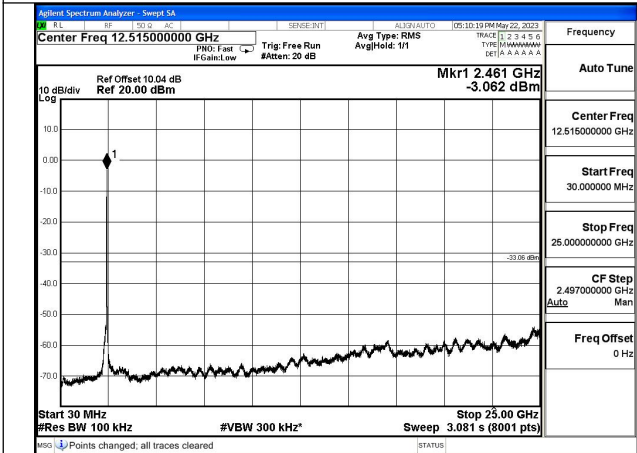

Mode:802.11g Frequency:2412MHz Ant:Chain1

Mode:802.11g Frequency:2437MHz Ant:Chain1

Mode:802.11g Frequency:2462MHz Ant:Chain1

Test Mode: 802.11n HT20

Mode:802.11n HT20 Frequency:2412MHz Ant:Chain0

Mode:802.11n HT20 Frequency:2437MHz Ant:Chain0