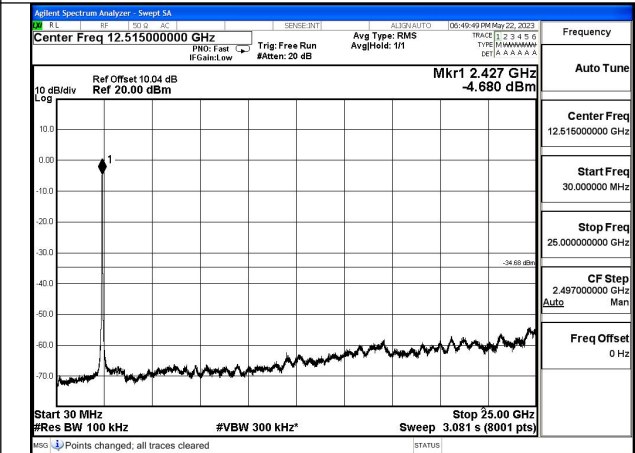

Mode:802.11n HT40 Frequency:2422MHz Ant:Chain1