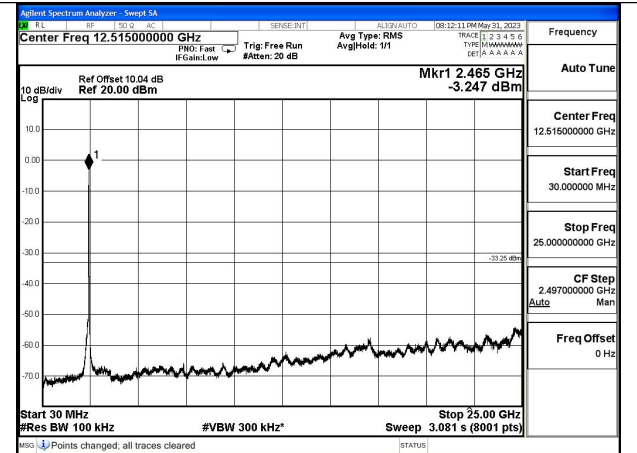

Mode:802.11ax HE20 Frequency:2462MHz Ant:Chain1

Test Mode: 802.11ax HE40