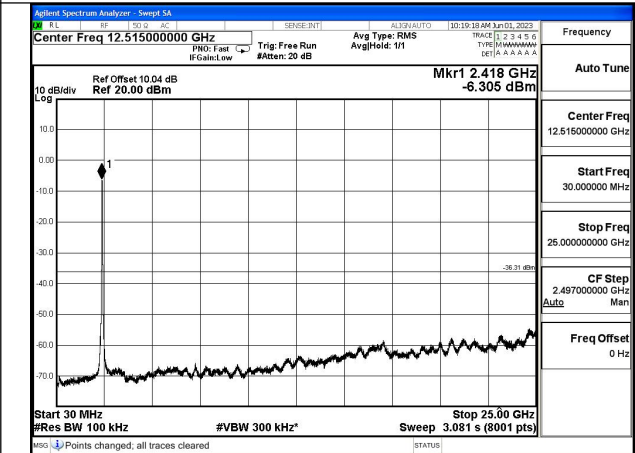

Mode:802.11ax HE20 Frequency:2462MHz Ant:Chain1

Test Mode: 802.11ax HE40

Mode:802.11ax HE40 Frequency:2422MHz Ant:Chain0

Mode:802.11ax HE40 Frequency:2437MHz Ant:Chain0

Mode:802.11ax HE40 Frequency:2452MHz Ant:Chain0