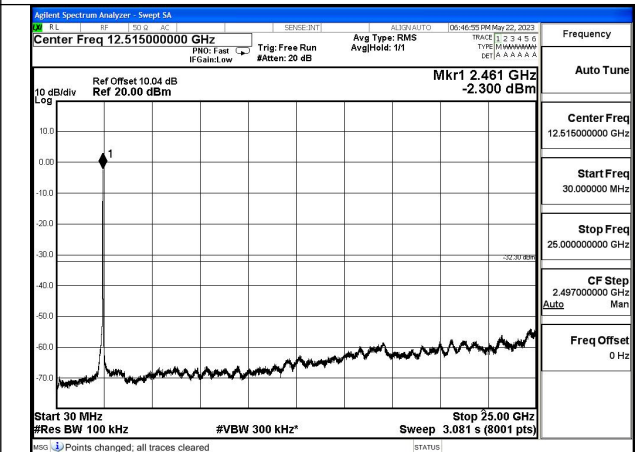

Mode:802.11n HT20 Frequency:2462MHz Ant:Chain1

Test Mode: 802.11ax HE20