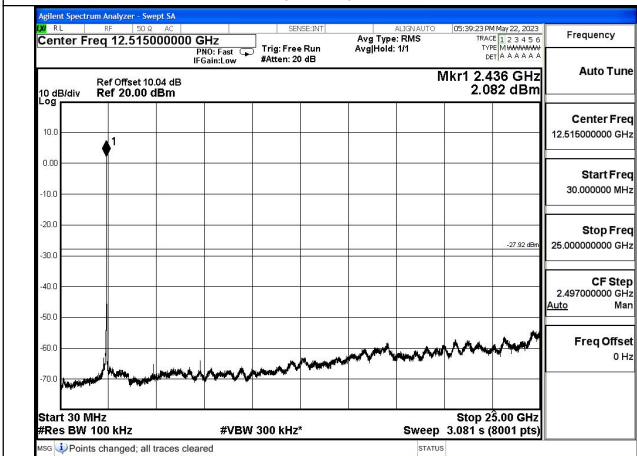

Conducted Out of band emission measurement

Test Mode: 802.11b

Mode:802.11b Frequency:2412MHz Ant:Chain0

Mode:802.11b Frequency:2437MHz Ant:Chain0

Mode:802.11b Frequency:2462MHz Ant:Chain0

Mode:802.11b Frequency:2412MHz Ant:Chain1

Mode:802.11b Frequency:2437MHz Ant:Chain1

Mode:802.11b Frequency:2462MHz Ant:Chain1

Test Mode: 802.11g

Mode:802.11g Frequency:2412MHz Ant:Chain0

Mode:802.11g Frequency:2437MHz Ant:Chain0

Mode:802.11g Frequency:2462MHz Ant:Chain0