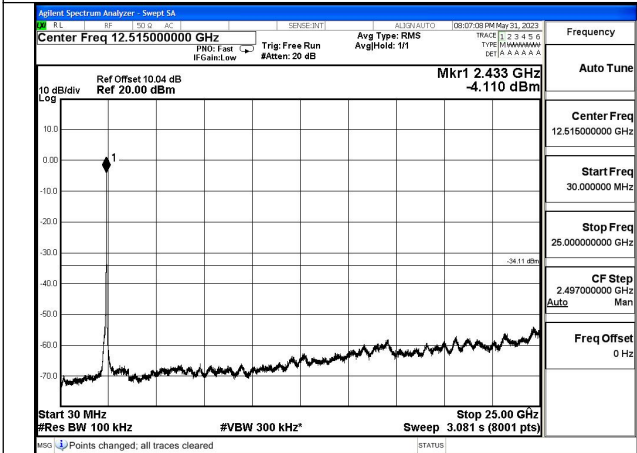

Mode:802.11ax HE20 Frequency:2437MHz Ant:Chain1

Test Mode: 802.11ax HE40