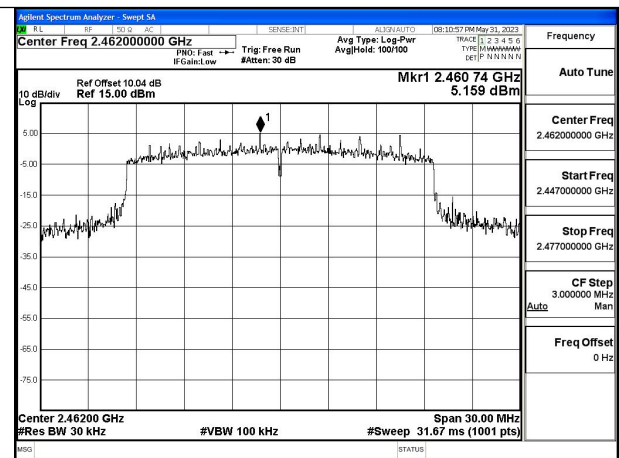

Mode:802.11ax HE20 Tone:242T Frequency:2412MHz  
Ant:Chain0

Mode:802.11ax HE20 Tone:242T Frequency:2437MHz  
Ant:Chain0

Mode:802.11ax HE20 Tone:242T Frequency:2462MHz  
Ant:Chain0

Mode:802.11ax HE20 Tone:242T Frequency:2412MHz  
Ant:Chain1

Mode:802.11ax HE20 Tone:242T Frequency:2437MHz  
Ant:Chain1

Mode:802.11ax HE20 Tone:242T Frequency:2462MHz  
Ant:Chain1

Test Mode: 802.11n HT40

Mode:802.11n HT40 Frequency:2422MHz Ant:Chain0

Mode:802.11n HT40 Frequency:2437MHz Ant:Chain0