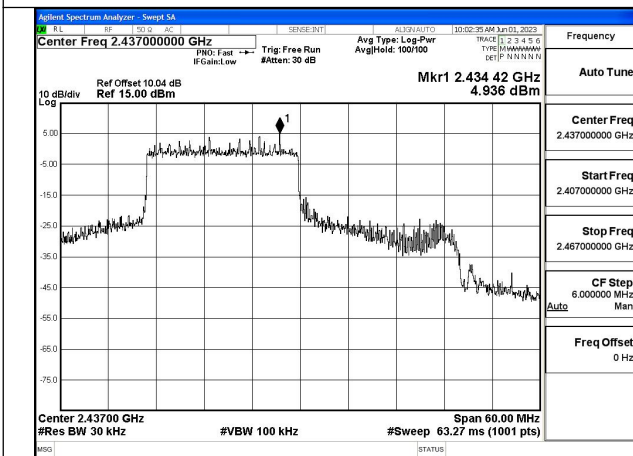

Mode:802.11ax HE40 Tone:106T Frequency:2437MHz  
Ant:Chain1

Mode:802.11ax HE40 Tone:106T Frequency:2452MHz  
Ant:Chain1

Mode:802.11ax HE40 Tone:242T Frequency:2422MHz  
Ant:Chain0

Mode:802.11ax HE40 Tone:242T Frequency:2437MHz  
Ant:Chain0

Mode:802.11ax HE40 Tone:242T Frequency:2452MHz  
Ant:Chain0

Mode:802.11ax HE40 Tone:242T Frequency:2422MHz  
Ant:Chain1

Mode:802.11ax HE40 Tone:242T Frequency:2437MHz  
Ant:Chain1

Mode:802.11ax HE40 Tone:242T Frequency:2452MHz  
Ant:Chain1