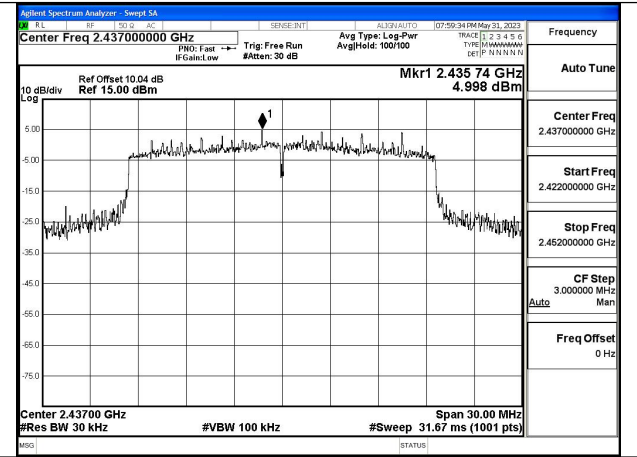

Mode:802.11ax HE20 Tone:106T Frequency:2462MHz  
Ant:Chain0

Mode:802.11ax HE20 Tone:106T Frequency:2412MHz  
Ant:Chain1

Mode:802.11ax HE20 Tone:106T Frequency:2437MHz  
Ant:Chain1

Mode:802.11ax HE20 Tone:106T Frequency:2462MHz  
Ant:Chain1

Mode:802.11ax HE20 Tone:242T Frequency:2412MHz  
Ant:Chain0

Mode:802.11ax HE20 Tone:242T Frequency:2437MHz  
Ant:Chain0

Mode:802.11ax HE20 Tone:242T Frequency:2462MHz  
Ant:Chain0

Mode:802.11ax HE20 Tone:242T Frequency:2412MHz  
Ant:Chain1