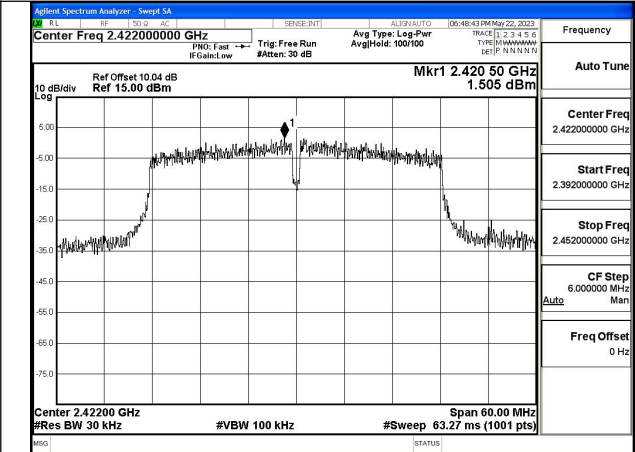

Mode:802.11ax HE20 Tone:242T Frequency:2437MHz  
Ant:Chain1

Mode:802.11ax HE20 Tone:242T Frequency:2462MHz  
Ant:Chain1

Test Mode: 802.11n HT40

Mode:802.11n HT40 Frequency:2422MHz Ant:Chain0

Mode:802.11n HT40 Frequency:2437MHz Ant:Chain0