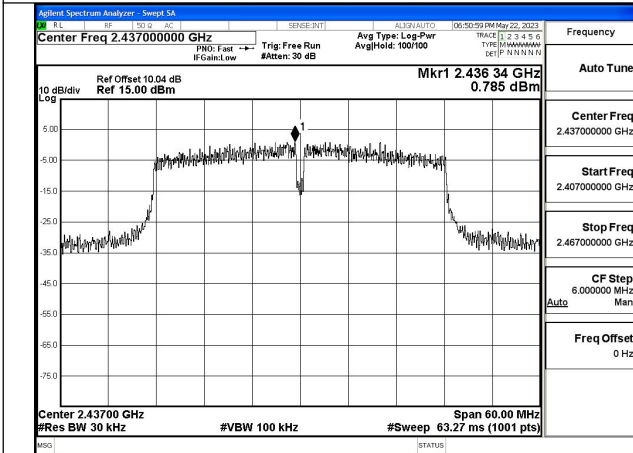

Mode:802.11n HT40 Frequency:2437MHz Ant:Chain1