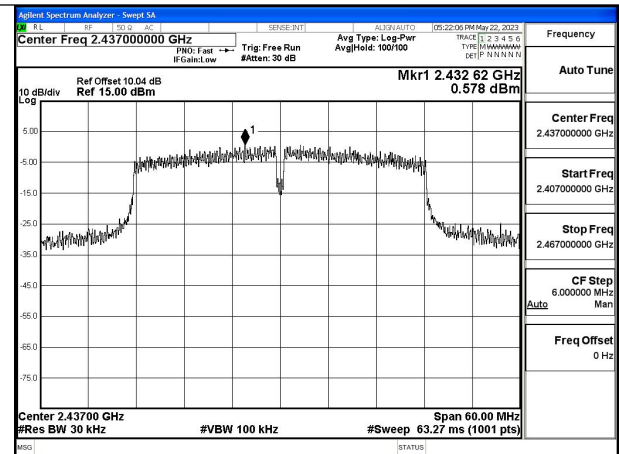

Mode:802.11ax HE20 Tone:242T Frequency:2437MHz  
Ant:Chain1

Mode:802.11ax HE20 Tone:242T Frequency:2462MHz  
Ant:Chain1

Test Mode: 802.11n HT40

Mode:802.11n HT40 Frequency:2422MHz Ant:Chain0

Mode:802.11n HT40 Frequency:2437MHz Ant:Chain0