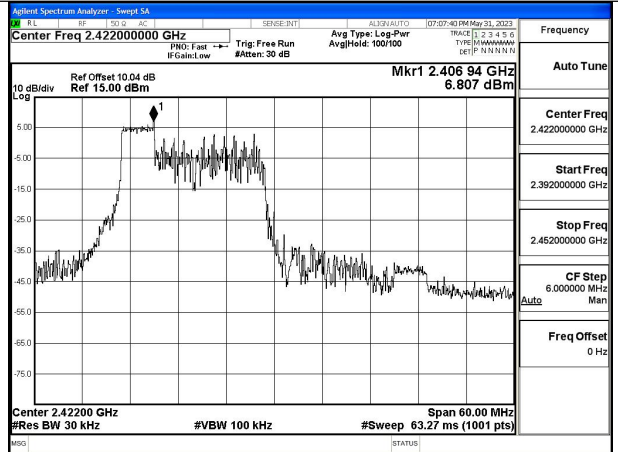

Mode:802.11ax HE40 Tone:26T Frequency:2437MHz  
Ant:Chain1

Mode:802.11ax HE40 Tone:26T Frequency:2452MHz  
Ant:Chain1

Mode:802.11ax HE40 Tone:52T Frequency:2422MHz  
Ant:Chain0

Mode:802.11ax HE40 Tone:52T Frequency:2437MHz  
Ant:Chain0

Mode:802.11ax HE40 Tone:52T Frequency:2452MHz  
Ant:Chain0

Mode:802.11ax HE40 Tone:52T Frequency:2422MHz  
Ant:Chain1

Mode:802.11ax HE40 Tone:52T Frequency:2437MHz  
Ant:Chain1

Mode:802.11ax HE40 Tone:52T Frequency:2452MHz  
Ant:Chain1