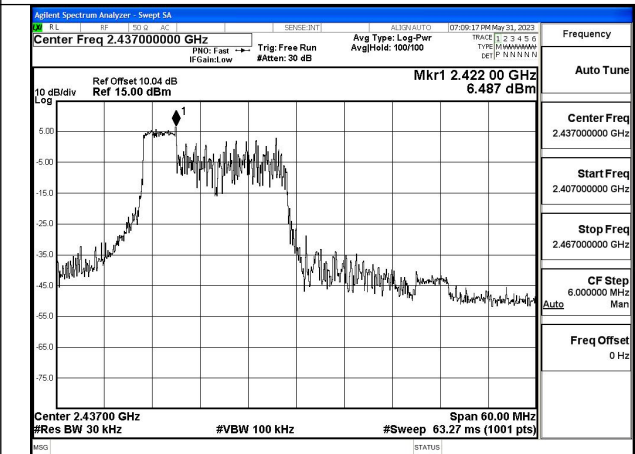

Mode:802.11ax HE40 Tone:26T Frequency:2422MHz  
Ant:Chain0

Mode:802.11ax HE40 Tone:26T Frequency:2437MHz  
Ant:Chain0

Mode:802.11ax HE40 Tone:26T Frequency:2452MHz  
Ant:Chain0

Mode:802.11ax HE40 Tone:26T Frequency:2422MHz  
Ant:Chain1

Mode:802.11ax HE40 Tone:26T Frequency:2437MHz  
Ant:Chain1

Mode:802.11ax HE40 Tone:26T Frequency:2452MHz  
Ant:Chain1

Mode:802.11ax HE40 Tone:52T Frequency:2422MHz  
Ant:Chain0

Mode:802.11ax HE40 Tone:52T Frequency:2437MHz  
Ant:Chain0