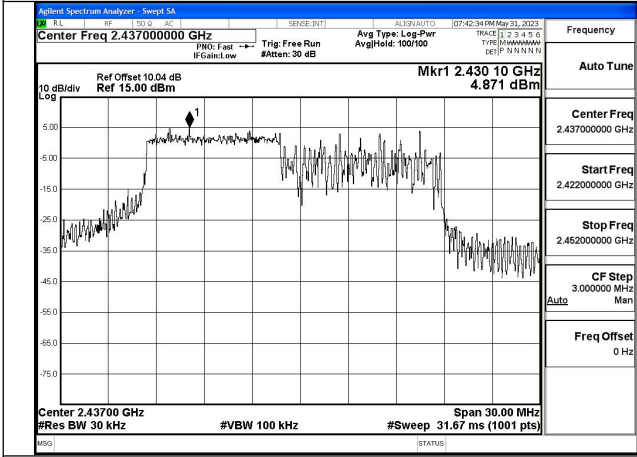

Mode:802.11ax HE20 Tone:106T Frequency:2462MHz  
Ant:Chain0

Mode:802.11ax HE20 Tone:106T Frequency:2412MHz  
Ant:Chain1

Mode:802.11ax HE20 Tone:106T Frequency:2437MHz  
Ant:Chain1

Mode:802.11ax HE20 Tone:106T Frequency:2462MHz  
Ant:Chain1

Mode:802.11ax HE20 Tone:242T Frequency:2412MHz  
Ant:Chain0

Mode:802.11ax HE20 Tone:242T Frequency:2437MHz  
Ant:Chain0

Mode:802.11ax HE20 Tone:242T Frequency:2462MHz  
Ant:Chain0

Mode:802.11ax HE20 Tone:242T Frequency:2412MHz  
Ant:Chain1