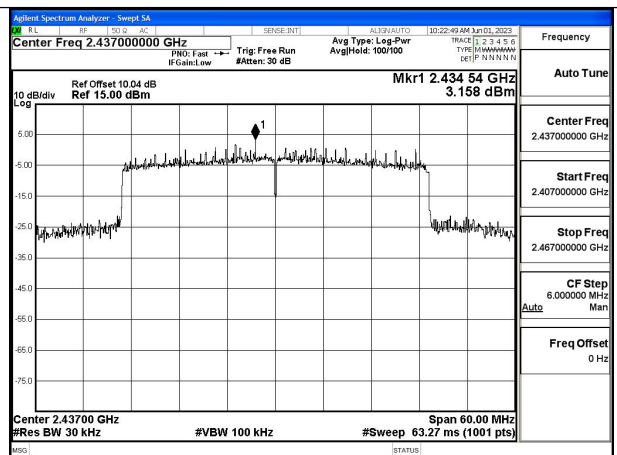

Mode:802.11ax HE40 Tone:242T Frequency:2452MHz  
Ant:Chain0

Mode:802.11ax HE40 Tone:242T Frequency:2422MHz  
Ant:Chain1

Mode:802.11ax HE40 Tone:242T Frequency:2437MHz  
Ant:Chain1

Mode:802.11ax HE40 Tone:242T Frequency:2452MHz  
Ant:Chain1

Mode:802.11ax HE40 Tone:484T Frequency:2422MHz  
Ant:Chain0

Mode:802.11ax HE40 Tone:484T Frequency:2437MHz  
Ant:Chain0