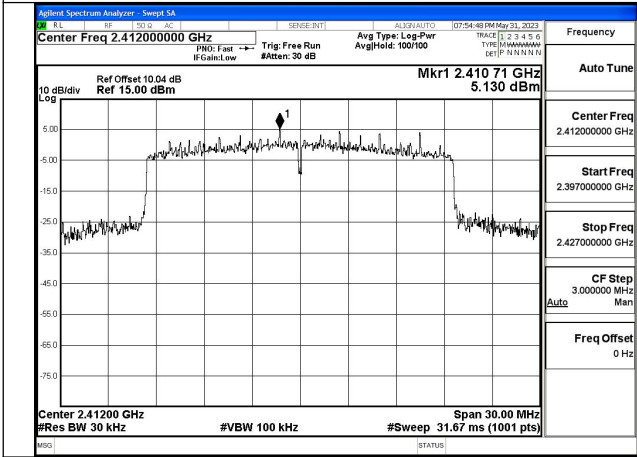

Mode:802.11ax HE20 Tone:106T Frequency:2462MHz  
Ant:Chain0

Mode:802.11ax HE20 Tone:106T Frequency:2412MHz  
Ant:Chain1

Mode:802.11ax HE20 Tone:106T Frequency:2437MHz  
Ant:Chain1

Mode:802.11ax HE20 Tone:106T Frequency:2462MHz  
Ant:Chain1

Mode:802.11ax HE20 Tone:242T Frequency:2412MHz  
Ant:Chain0

Mode:802.11ax HE20 Tone:242T Frequency:2437MHz  
Ant:Chain0

Mode:802.11ax HE20 Tone:242T Frequency:2462MHz  
Ant:Chain0

Mode:802.11ax HE20 Tone:242T Frequency:2412MHz  
Ant:Chain1