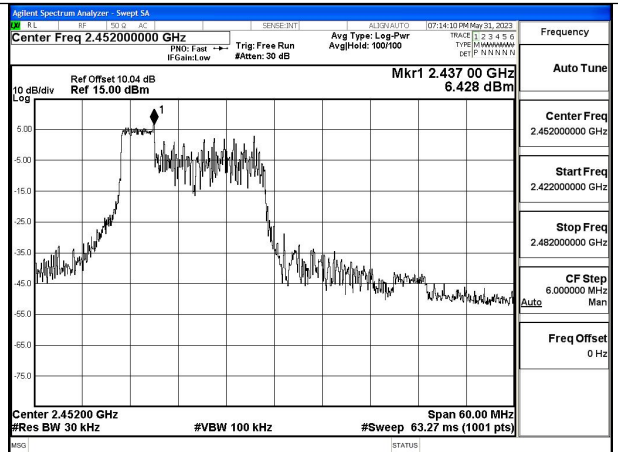

Mode:802.11ax HE40 Tone:26T Frequency:2437MHz  
Ant:Chain1

Mode:802.11ax HE40 Tone:26T Frequency:2452MHz  
Ant:Chain1

Mode:802.11ax HE40 Tone:52T Frequency:2422MHz  
Ant:Chain0

Mode:802.11ax HE40 Tone:52T Frequency:2437MHz  
Ant:Chain0

Mode:802.11ax HE40 Tone:52T Frequency:2452MHz  
Ant:Chain0

Mode:802.11ax HE40 Tone:52T Frequency:2422MHz  
Ant:Chain1

Mode:802.11ax HE40 Tone:52T Frequency:2437MHz  
Ant:Chain1

Mode:802.11ax HE40 Tone:52T Frequency:2452MHz  
Ant:Chain1