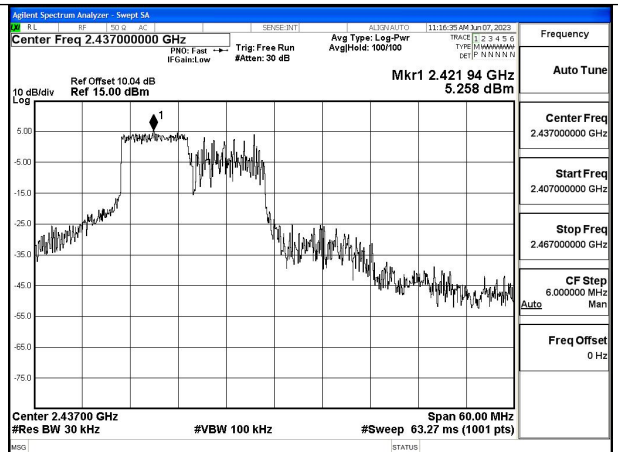

Mode:802.11ax HE40 Tone:52T Frequency:2452MHz  
Ant:Chain0

Mode:802.11ax HE40 Tone:52T Frequency:2422MHz  
Ant:Chain1

Mode:802.11ax HE40 Tone:52T Frequency:2437MHz  
Ant:Chain1

Mode:802.11ax HE40 Tone:52T Frequency:2452MHz  
Ant:Chain1

Mode:802.11ax HE40 Tone:106T Frequency:2422MHz  
Ant:Chain0

Mode:802.11ax HE40 Tone:106T Frequency:2437MHz  
Ant:Chain0

Mode:802.11ax HE40 Tone:106T Frequency:2452MHz  
Ant:Chain0

Mode:802.11ax HE40 Tone:106T Frequency:2422MHz  
Ant:Chain1