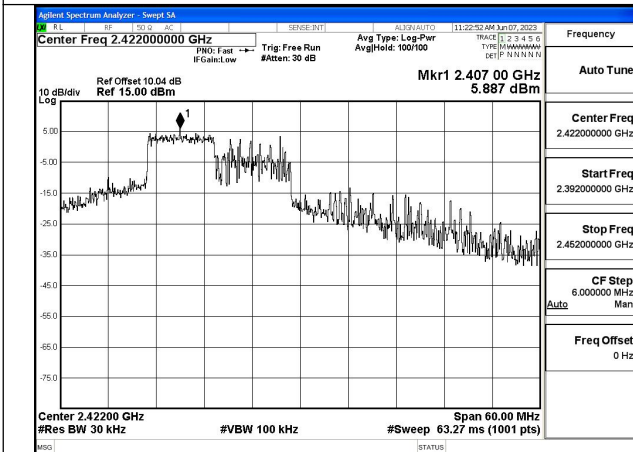

Mode:802.11ax HE40 Tone:26T Frequency:2437MHz  
Ant:Chain1

Mode:802.11ax HE40 Tone:26T Frequency:2452MHz  
Ant:Chain1

Mode:802.11ax HE40 Tone:52T Frequency:2422MHz  
Ant:Chain0

Mode:802.11ax HE40 Tone:52T Frequency:2437MHz  
Ant:Chain0

Mode:802.11ax HE40 Tone:52T Frequency:2452MHz  
Ant:Chain0

Mode:802.11ax HE40 Tone:52T Frequency:2422MHz  
Ant:Chain1

Mode:802.11ax HE40 Tone:52T Frequency:2437MHz  
Ant:Chain1

Mode:802.11ax HE40 Tone:52T Frequency:2452MHz  
Ant:Chain1

Mode:802.11ax HE40 Tone:106T Frequency:2422MHz  
Ant:Chain0

Mode:802.11ax HE40 Tone:106T Frequency:2437MHz  
Ant:Chain0

Mode:802.11ax HE40 Tone:106T Frequency:2452MHz  
Ant:Chain0

Mode:802.11ax HE40 Tone:106T Frequency:2422MHz  
Ant:Chain1