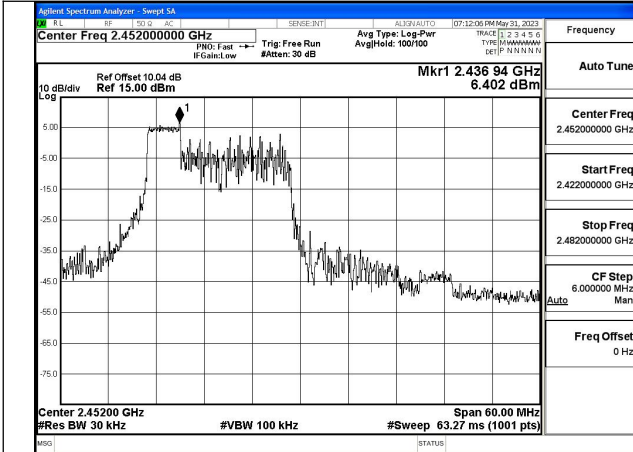

Mode:802.11ax HE40 Tone:26T Frequency:2437MHz  
Ant:Chain1

Mode:802.11ax HE40 Tone:26T Frequency:2452MHz  
Ant:Chain1

Mode:802.11ax HE40 Tone:52T Frequency:2422MHz  
Ant:Chain0

Mode:802.11ax HE40 Tone:52T Frequency:2437MHz  
Ant:Chain0

Mode:802.11ax HE40 Tone:52T Frequency:2452MHz  
Ant:Chain0

Mode:802.11ax HE40 Tone:52T Frequency:2422MHz  
Ant:Chain1

Mode:802.11ax HE40 Tone:52T Frequency:2437MHz  
Ant:Chain1

Mode:802.11ax HE40 Tone:52T Frequency:2452MHz  
Ant:Chain1