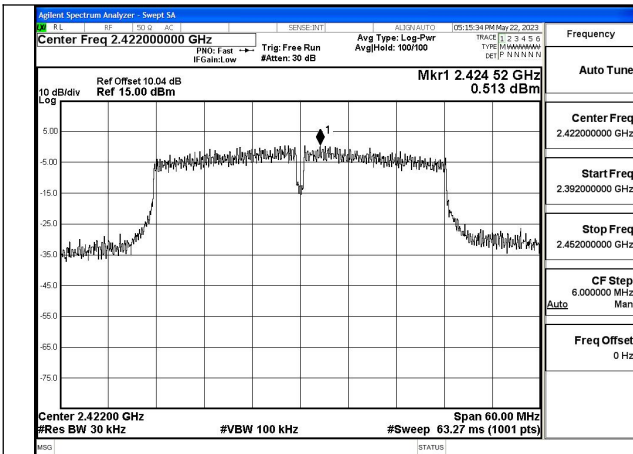

Test Mode: 802.11n HT40

Mode:802.11n HT40 Frequency:2422MHz Ant:Chain0