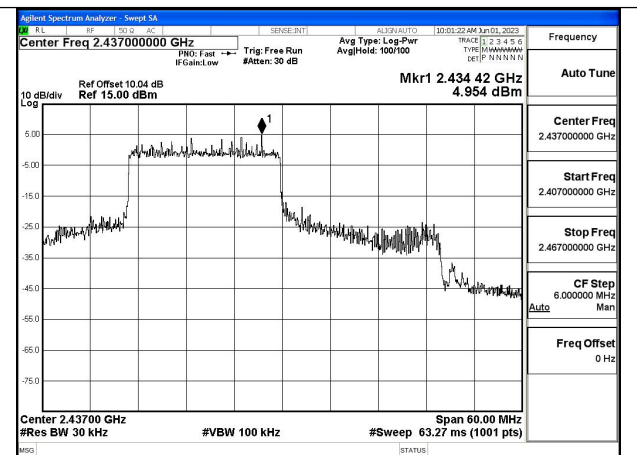

Mode:802.11ax HE40 Tone:52T Frequency:2452MHz  
Ant:Chain0

Mode:802.11ax HE40 Tone:52T Frequency:2422MHz  
Ant:Chain1

Mode:802.11ax HE40 Tone:52T Frequency:2437MHz  
Ant:Chain1

Mode:802.11ax HE40 Tone:52T Frequency:2452MHz  
Ant:Chain1

Mode:802.11ax HE40 Tone:106T Frequency:2422MHz  
Ant:Chain0

Mode:802.11ax HE40 Tone:106T Frequency:2437MHz  
Ant:Chain0

Mode:802.11ax HE40 Tone:106T Frequency:2452MHz  
Ant:Chain0

Mode:802.11ax HE40 Tone:106T Frequency:2422MHz  
Ant:Chain1

Mode:802.11ax HE40 Tone:106T Frequency:2437MHz  
Ant:Chain1

Mode:802.11ax HE40 Tone:106T Frequency:2452MHz  
Ant:Chain1

Mode:802.11ax HE40 Tone:242T Frequency:2422MHz  
Ant:Chain0

Mode:802.11ax HE40 Tone:242T Frequency:2437MHz  
Ant:Chain0