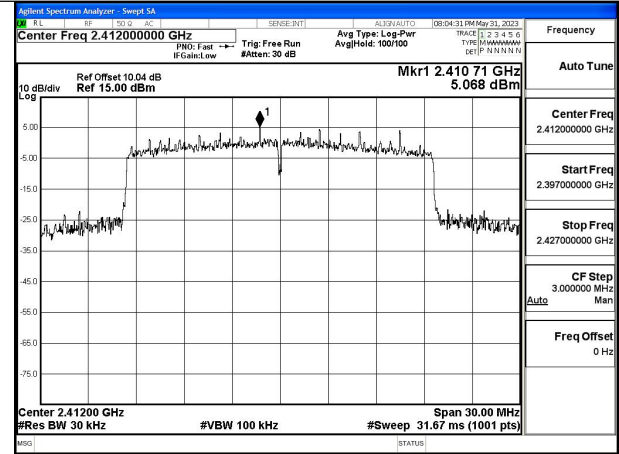

Mode:802.11ax HE20 Tone:106T Frequency:2462MHz  
Ant:Chain0

Mode:802.11ax HE20 Tone:106T Frequency:2412MHz  
Ant:Chain1

Mode:802.11ax HE20 Tone:106T Frequency:2437MHz  
Ant:Chain1

Mode:802.11ax HE20 Tone:106T Frequency:2462MHz  
Ant:Chain1

Mode:802.11ax HE20 Tone:242T Frequency:2412MHz  
Ant:Chain0

Mode:802.11ax HE20 Tone:242T Frequency:2437MHz  
Ant:Chain0

Mode:802.11ax HE20 Tone:242T Frequency:2462MHz  
Ant:Chain0

Mode:802.11ax HE20 Tone:242T Frequency:2412MHz  
Ant:Chain1