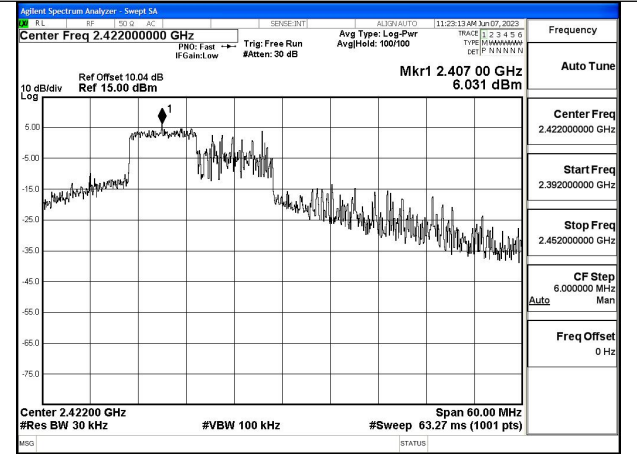

Mode:802.11ax HE40 Tone:52T Frequency:2452MHz  
Ant:Chain0

Mode:802.11ax HE40 Tone:52T Frequency:2422MHz  
Ant:Chain1

Mode:802.11ax HE40 Tone:52T Frequency:2437MHz  
Ant:Chain1

Mode:802.11ax HE40 Tone:52T Frequency:2452MHz  
Ant:Chain1

Mode:802.11ax HE40 Tone:106T Frequency:2422MHz  
Ant:Chain0

Mode:802.11ax HE40 Tone:106T Frequency:2437MHz  
Ant:Chain0

Mode:802.11ax HE40 Tone:106T Frequency:2452MHz  
Ant:Chain0

Mode:802.11ax HE40 Tone:106T Frequency:2422MHz  
Ant:Chain1