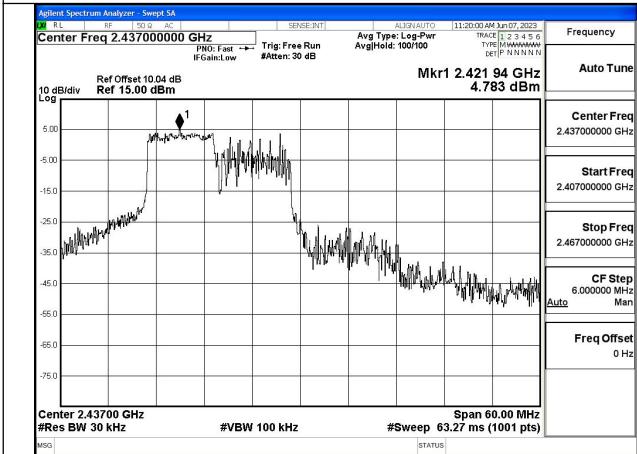

Mode:802.11ax HE40 Tone:106T Frequency:2422MHz  
Ant:Chain0

Mode:802.11ax HE40 Tone:106T Frequency:2437MHz  
Ant:Chain0

Mode:802.11ax HE40 Tone:106T Frequency:2452MHz  
Ant:Chain0

Mode:802.11ax HE40 Tone:106T Frequency:2422MHz  
Ant:Chain1

Mode:802.11ax HE40 Tone:106T Frequency:2437MHz  
Ant:Chain1

Mode:802.11ax HE40 Tone:106T Frequency:2452MHz  
Ant:Chain1

Mode:802.11ax HE40 Tone:242T Frequency:2422MHz  
Ant:Chain0

Mode:802.11ax HE40 Tone:242T Frequency:2437MHz  
Ant:Chain0