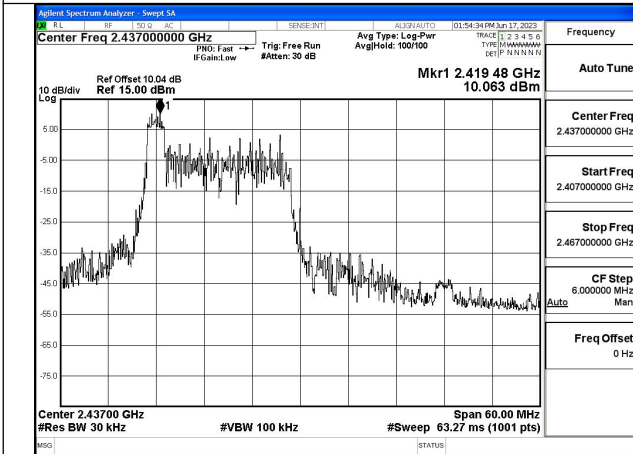

Mode:802.11ax HE40 Tone:26T Frequency:2422MHz  
Ant:Chain0

Mode:802.11ax HE40 Tone:26T Frequency:2437MHz  
Ant:Chain0

Mode:802.11ax HE40 Tone:26T Frequency:2452MHz  
Ant:Chain0

Mode:802.11ax HE40 Tone:26T Frequency:2422MHz  
Ant:Chain1

Mode:802.11ax HE40 Tone:26T Frequency:2437MHz  
Ant:Chain1

Mode:802.11ax HE40 Tone:26T Frequency:2452MHz  
Ant:Chain1

Mode:802.11ax HE40 Tone:52T Frequency:2422MHz  
Ant:Chain0

Mode:802.11ax HE40 Tone:52T Frequency:2437MHz  
Ant:Chain0