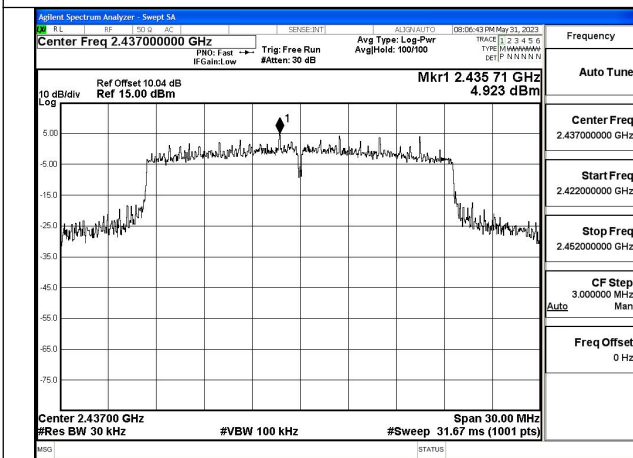

Mode:802.11ax HE20 Tone:242T Frequency:2412MHz  
Ant:Chain0

Mode:802.11ax HE20 Tone:242T Frequency:2437MHz  
Ant:Chain0

Mode:802.11ax HE20 Tone:242T Frequency:2462MHz  
Ant:Chain0

Mode:802.11ax HE20 Tone:242T Frequency:2412MHz  
Ant:Chain1

Mode:802.11ax HE20 Tone:242T Frequency:2437MHz  
Ant:Chain1

Mode:802.11ax HE20 Tone:242T Frequency:2462MHz  
Ant:Chain1

Test Mode: 802.11n HT40

Mode:802.11n HT40 Frequency:2422MHz Ant:Chain0

Mode:802.11n HT40 Frequency:2437MHz Ant:Chain0