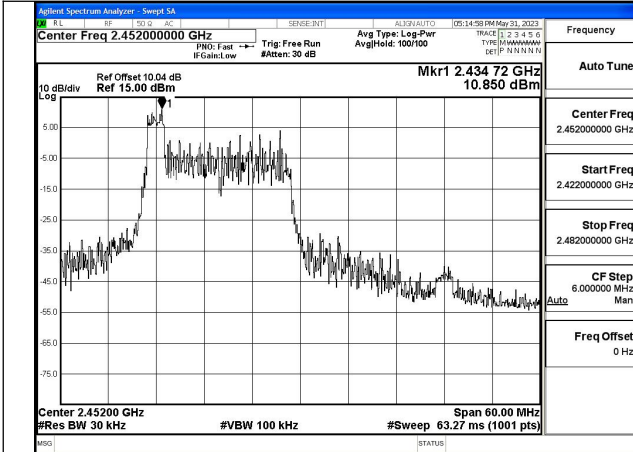

Mode:802.11n HT40 Frequency:2452MHz Ant:Chain0

Mode:802.11n HT40 Frequency:2422MHz Ant:Chain1

Mode:802.11n HT40 Frequency:2437MHz Ant:Chain1

Mode:802.11n HT40 Frequency:2452MHz Ant:Chain1

Test Mode: 802.11ax HE40

Mode:802.11ax HE40 Tone:26T Frequency:2422MHz  
Ant:Chain0

Mode:802.11ax HE40 Tone:26T Frequency:2437MHz  
Ant:Chain0

Mode:802.11ax HE40 Tone:26T Frequency:2452MHz  
Ant:Chain0

Mode:802.11ax HE40 Tone:26T Frequency:2422MHz  
Ant:Chain1