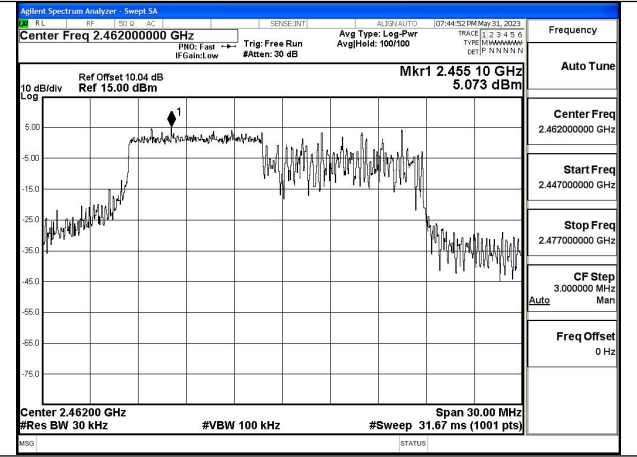

Mode:802.11ax HE20 Tone:106T Frequency:2462MHz  
Ant:Chain0

Mode:802.11ax HE20 Tone:106T Frequency:2412MHz  
Ant:Chain1

Mode:802.11ax HE20 Tone:106T Frequency:2437MHz  
Ant:Chain1

Mode:802.11ax HE20 Tone:106T Frequency:2462MHz  
Ant:Chain1

Mode:802.11ax HE20 Tone:242T Frequency:2412MHz  
Ant:Chain0

Mode:802.11ax HE20 Tone:242T Frequency:2437MHz  
Ant:Chain0

Mode:802.11ax HE20 Tone:242T Frequency:2462MHz  
Ant:Chain0

Mode:802.11ax HE20 Tone:242T Frequency:2412MHz  
Ant:Chain1