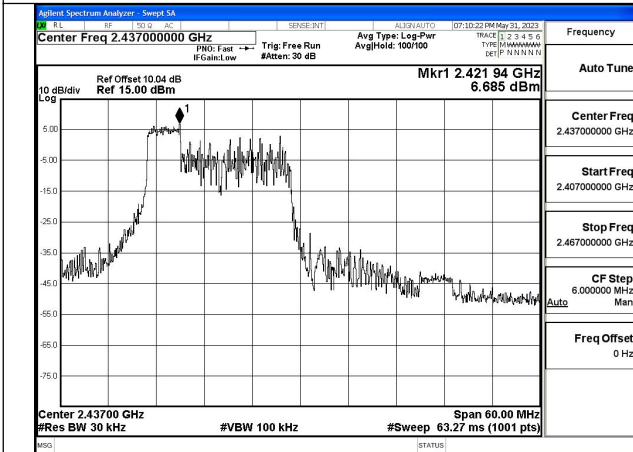

Mode:802.11ax HE40 Tone:26T Frequency:2437MHz  
Ant:Chain1

Mode:802.11ax HE40 Tone:26T Frequency:2452MHz  
Ant:Chain1

Mode:802.11ax HE40 Tone:52T Frequency:2422MHz  
Ant:Chain0

Mode:802.11ax HE40 Tone:52T Frequency:2437MHz  
Ant:Chain0

Mode:802.11ax HE40 Tone:52T Frequency:2452MHz  
Ant:Chain0

Mode:802.11ax HE40 Tone:52T Frequency:2422MHz  
Ant:Chain1

Mode:802.11ax HE40 Tone:52T Frequency:2437MHz  
Ant:Chain1

Mode:802.11ax HE40 Tone:52T Frequency:2452MHz  
Ant:Chain1