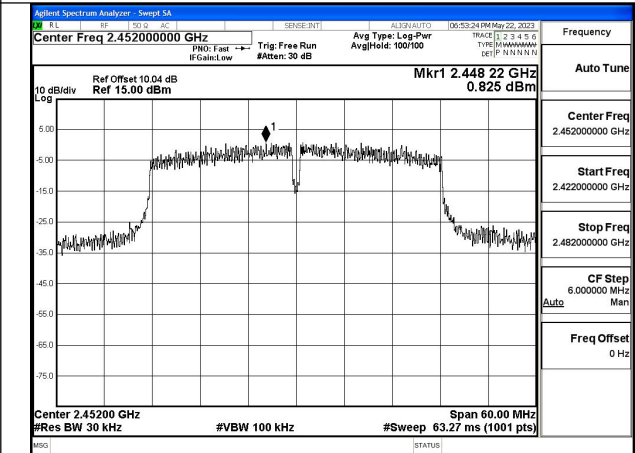

Mode:802.11n HT40 Frequency:2452MHz Ant:Chain1