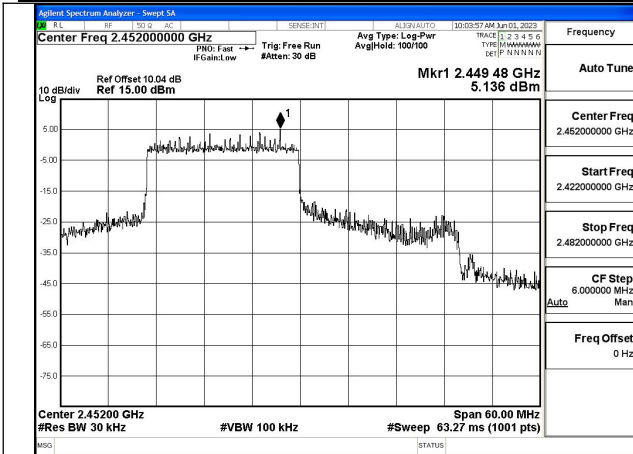

Mode:802.11ax HE40 Tone:106T Frequency:2437MHz  
Ant:Chain1

Mode:802.11ax HE40 Tone:106T Frequency:2452MHz  
Ant:Chain1

Mode:802.11ax HE40 Tone:242T Frequency:2422MHz  
Ant:Chain0

Mode:802.11ax HE40 Tone:242T Frequency:2437MHz  
Ant:Chain0

Mode:802.11ax HE40 Tone:242T Frequency:2452MHz  
Ant:Chain0

Mode:802.11ax HE40 Tone:242T Frequency:2422MHz  
Ant:Chain1

Mode:802.11ax HE40 Tone:242T Frequency:2437MHz  
Ant:Chain1

Mode:802.11ax HE40 Tone:242T Frequency:2452MHz  
Ant:Chain1