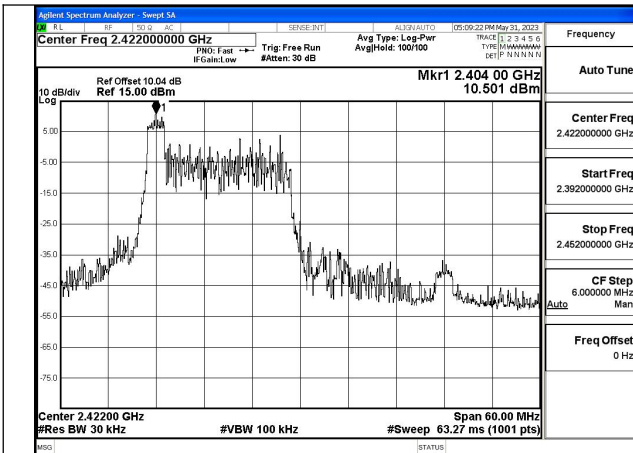

Mode:802.11n HT40 Frequency:2452MHz Ant:Chain0

Mode:802.11n HT40 Frequency:2422MHz Ant:Chain1

Mode:802.11n HT40 Frequency:2437MHz Ant:Chain1

Mode:802.11n HT40 Frequency:2452MHz Ant:Chain1

Test Mode: 802.11ax HE40

Mode:802.11ax HE40 Tone:26T Frequency:2422MHz  
Ant:Chain0

Mode:802.11ax HE40 Tone:26T Frequency:2437MHz  
Ant:Chain0

Mode:802.11ax HE40 Tone:26T Frequency:2452MHz  
Ant:Chain0

Mode:802.11ax HE40 Tone:26T Frequency:2422MHz  
Ant:Chain1