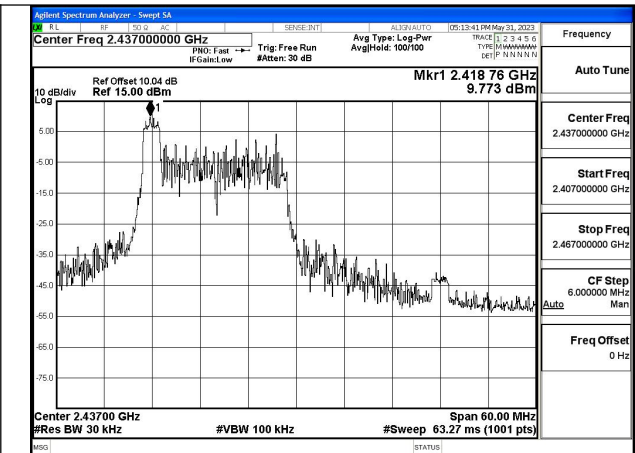

Mode:802.11n HT40 Frequency:2452MHz Ant:Chain0

Mode:802.11n HT40 Frequency:2422MHz Ant:Chain1

Mode:802.11n HT40 Frequency:2437MHz Ant:Chain1

Mode:802.11n HT40 Frequency:2452MHz Ant:Chain1

Test Mode: 802.11ax HE40

Mode:802.11ax HE40 Tone:26T Frequency:2422MHz  
Ant:Chain0

Mode:802.11ax HE40 Tone:26T Frequency:2437MHz  
Ant:Chain0

Mode:802.11ax HE40 Tone:26T Frequency:2452MHz  
Ant:Chain0

Mode:802.11ax HE40 Tone:26T Frequency:2422MHz  
Ant:Chain1