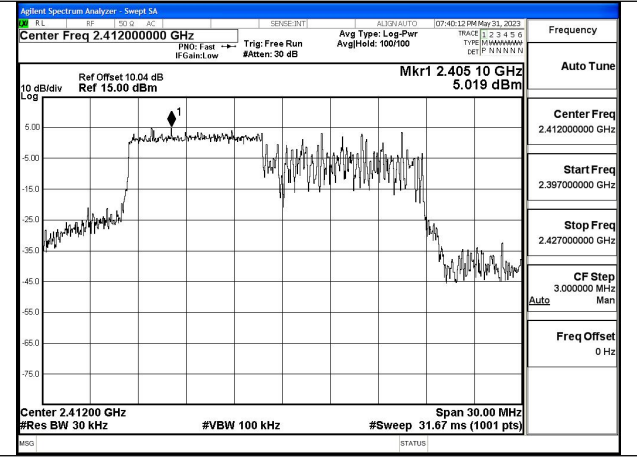

Mode:802.11ax HE20 Tone:106T Frequency:2462MHz  
Ant:Chain0

Mode:802.11ax HE20 Tone:106T Frequency:2412MHz  
Ant:Chain1

Mode:802.11ax HE20 Tone:106T Frequency:2437MHz  
Ant:Chain1

Mode:802.11ax HE20 Tone:106T Frequency:2462MHz  
Ant:Chain1

Mode:802.11ax HE20 Tone:242T Frequency:2412MHz  
Ant:Chain0

Mode:802.11ax HE20 Tone:242T Frequency:2437MHz  
Ant:Chain0

Mode:802.11ax HE20 Tone:242T Frequency:2462MHz  
Ant:Chain0

Mode:802.11ax HE20 Tone:242T Frequency:2412MHz  
Ant:Chain1