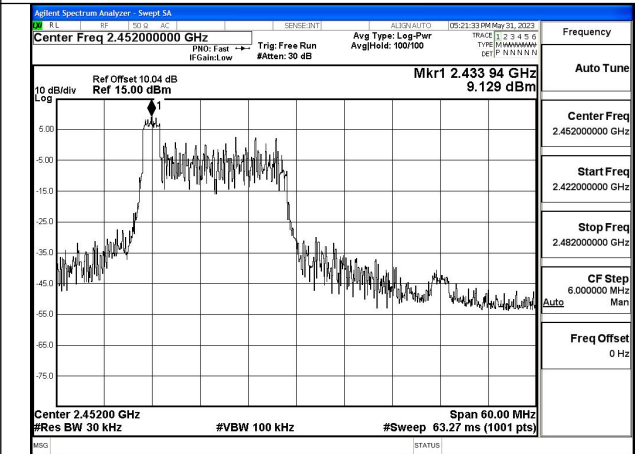

Mode:802.11ax HE40 Tone:26T Frequency:2422MHz  
Ant:Chain0

Mode:802.11ax HE40 Tone:26T Frequency:2437MHz  
Ant:Chain0

Mode:802.11ax HE40 Tone:26T Frequency:2452MHz  
Ant:Chain0

Mode:802.11ax HE40 Tone:26T Frequency:2422MHz  
Ant:Chain1

Mode:802.11ax HE40 Tone:26T Frequency:2437MHz  
Ant:Chain1

Mode:802.11ax HE40 Tone:26T Frequency:2452MHz  
Ant:Chain1

Mode:802.11ax HE40 Tone:52T Frequency:2422MHz  
Ant:Chain0

Mode:802.11ax HE40 Tone:52T Frequency:2437MHz  
Ant:Chain0