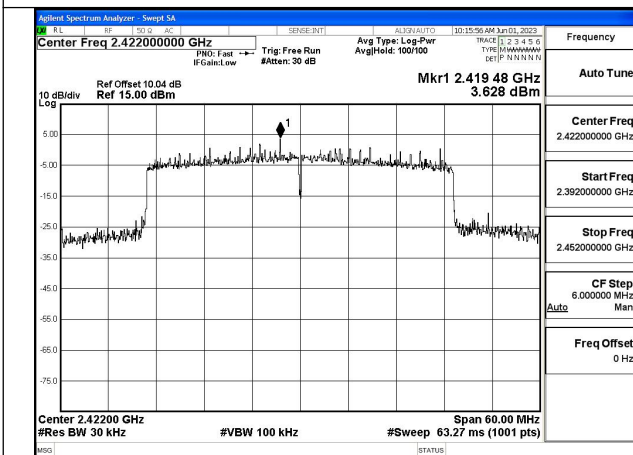

Mode:802.11ax HE40 Tone:242T Frequency:2452MHz  
Ant:Chain0

Mode:802.11ax HE40 Tone:242T Frequency:2422MHz  
Ant:Chain1

Mode:802.11ax HE40 Tone:242T Frequency:2437MHz  
Ant:Chain1

Mode:802.11ax HE40 Tone:242T Frequency:2452MHz  
Ant:Chain1

Mode:802.11ax HE40 Tone:484T Frequency:2422MHz  
Ant:Chain0

Mode:802.11ax HE40 Tone:484T Frequency:2437MHz  
Ant:Chain0