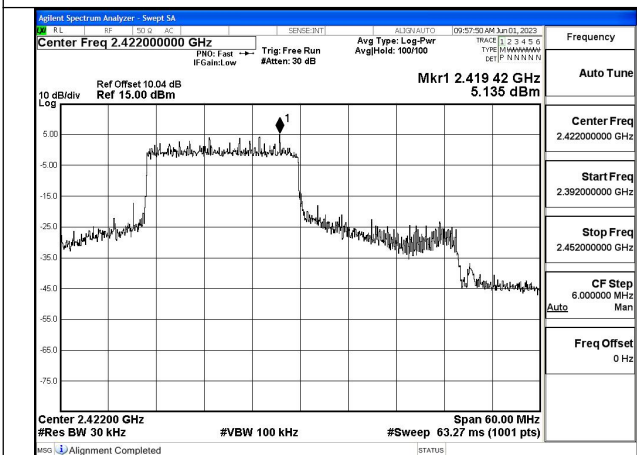

Mode:802.11ax HE40 Tone:52T Frequency:2452MHz  
Ant:Chain0

Mode:802.11ax HE40 Tone:52T Frequency:2422MHz  
Ant:Chain1

Mode:802.11ax HE40 Tone:52T Frequency:2437MHz  
Ant:Chain1

Mode:802.11ax HE40 Tone:52T Frequency:2452MHz  
Ant:Chain1

Mode:802.11ax HE40 Tone:106T Frequency:2422MHz  
Ant:Chain0

Mode:802.11ax HE40 Tone:106T Frequency:2437MHz  
Ant:Chain0

Mode:802.11ax HE40 Tone:106T Frequency:2452MHz  
Ant:Chain0

Mode:802.11ax HE40 Tone:106T Frequency:2422MHz  
Ant:Chain1

Mode:802.11ax HE40 Tone:106T Frequency:2437MHz  
Ant:Chain1

Mode:802.11ax HE40 Tone:106T Frequency:2452MHz  
Ant:Chain1

Mode:802.11ax HE40 Tone:242T Frequency:2422MHz  
Ant:Chain0

Mode:802.11ax HE40 Tone:242T Frequency:2437MHz  
Ant:Chain0