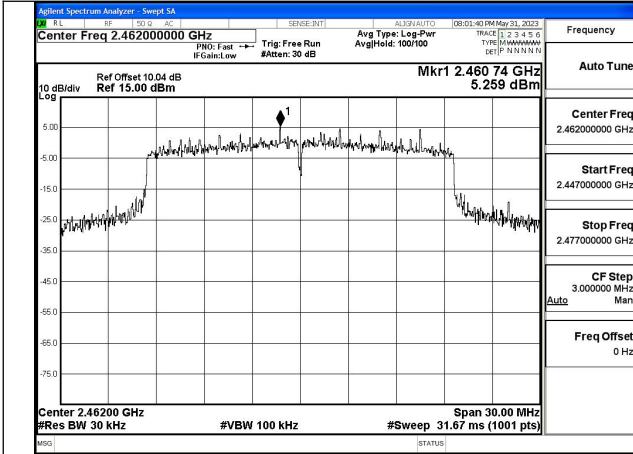

Mode:802.11ax HE20 Tone:106T Frequency:2462MHz  
Ant:Chain0

Mode:802.11ax HE20 Tone:106T Frequency:2412MHz  
Ant:Chain1

Mode:802.11ax HE20 Tone:106T Frequency:2437MHz  
Ant:Chain1

Mode:802.11ax HE20 Tone:106T Frequency:2462MHz  
Ant:Chain1

Mode:802.11ax HE20 Tone:242T Frequency:2412MHz  
Ant:Chain0

Mode:802.11ax HE20 Tone:242T Frequency:2437MHz  
Ant:Chain0

Mode:802.11ax HE20 Tone:242T Frequency:2462MHz  
Ant:Chain0

Mode:802.11ax HE20 Tone:242T Frequency:2412MHz  
Ant:Chain1