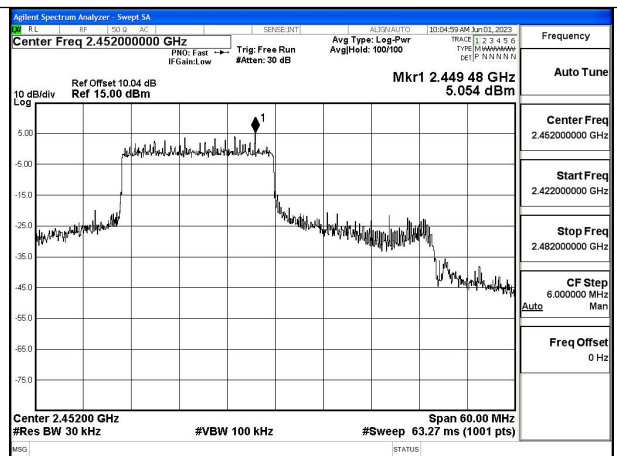

Mode:802.11ax HE40 Tone:106T Frequency:2437MHz  
Ant:Chain1

Mode:802.11ax HE40 Tone:106T Frequency:2452MHz  
Ant:Chain1

Mode:802.11ax HE40 Tone:242T Frequency:2422MHz  
Ant:Chain0

Mode:802.11ax HE40 Tone:242T Frequency:2437MHz  
Ant:Chain0

Mode:802.11ax HE40 Tone:242T Frequency:2452MHz  
Ant:Chain0

Mode:802.11ax HE40 Tone:242T Frequency:2422MHz  
Ant:Chain1

Mode:802.11ax HE40 Tone:242T Frequency:2437MHz  
Ant:Chain1

Mode:802.11ax HE40 Tone:242T Frequency:2452MHz  
Ant:Chain1