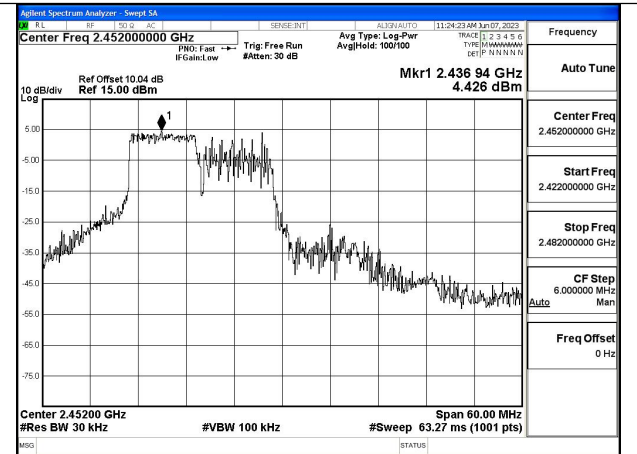

Mode:802.11ax HE40 Tone:52T Frequency:2452MHz  
Ant:Chain0

Mode:802.11ax HE40 Tone:52T Frequency:2422MHz  
Ant:Chain1

Mode:802.11ax HE40 Tone:52T Frequency:2437MHz  
Ant:Chain1

Mode:802.11ax HE40 Tone:52T Frequency:2452MHz  
Ant:Chain1

Mode:802.11ax HE40 Tone:106T Frequency:2422MHz  
Ant:Chain0

Mode:802.11ax HE40 Tone:106T Frequency:2437MHz  
Ant:Chain0

Mode:802.11ax HE40 Tone:106T Frequency:2452MHz  
Ant:Chain0

Mode:802.11ax HE40 Tone:106T Frequency:2422MHz  
Ant:Chain1

Mode:802.11ax HE40 Tone:106T Frequency:2437MHz  
Ant:Chain1

Mode:802.11ax HE40 Tone:106T Frequency:2452MHz  
Ant:Chain1

Mode:802.11ax HE40 Tone:242T Frequency:2422MHz  
Ant:Chain0

Mode:802.11ax HE40 Tone:242T Frequency:2437MHz  
Ant:Chain0