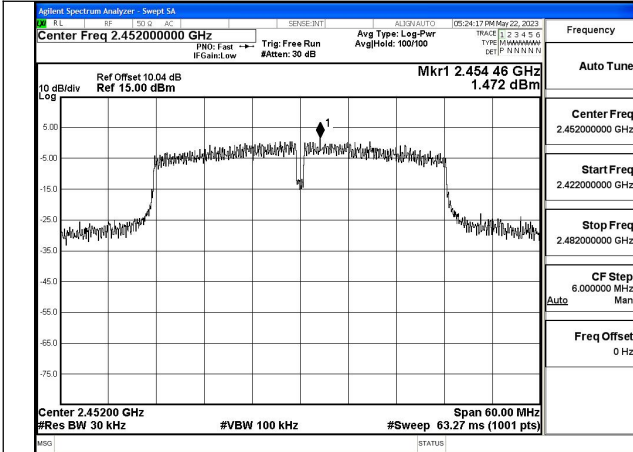

Mode:802.11ax HE20 Tone:242T Frequency:2437MHz  
Ant:Chain1

Mode:802.11ax HE20 Tone:242T Frequency:2462MHz  
Ant:Chain1

Test Mode: 802.11n HT40

Mode:802.11n HT40 Frequency:2422MHz Ant:Chain0

Mode:802.11n HT40 Frequency:2437MHz Ant:Chain0