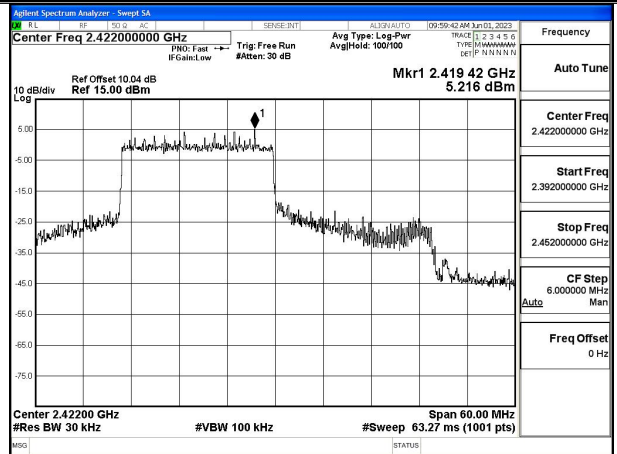

Mode:802.11ax HE40 Tone:106T Frequency:2437MHz  
Ant:Chain1

Mode:802.11ax HE40 Tone:106T Frequency:2452MHz  
Ant:Chain1

Mode:802.11ax HE40 Tone:242T Frequency:2422MHz  
Ant:Chain0

Mode:802.11ax HE40 Tone:242T Frequency:2437MHz  
Ant:Chain0

Mode:802.11ax HE40 Tone:242T Frequency:2452MHz  
Ant:Chain0

Mode:802.11ax HE40 Tone:242T Frequency:2422MHz  
Ant:Chain1

Mode:802.11ax HE40 Tone:242T Frequency:2437MHz  
Ant:Chain1

Mode:802.11ax HE40 Tone:242T Frequency:2452MHz  
Ant:Chain1