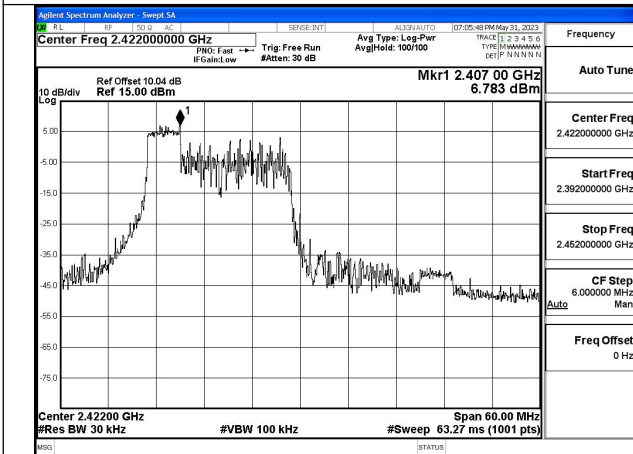

Mode:802.11ax HE40 Tone:26T Frequency:2422MHz  
Ant:Chain0

Mode:802.11ax HE40 Tone:26T Frequency:2437MHz  
Ant:Chain0

Mode:802.11ax HE40 Tone:26T Frequency:2452MHz  
Ant:Chain0

Mode:802.11ax HE40 Tone:26T Frequency:2422MHz  
Ant:Chain1

Mode:802.11ax HE40 Tone:26T Frequency:2437MHz  
Ant:Chain1

Mode:802.11ax HE40 Tone:26T Frequency:2452MHz  
Ant:Chain1

Mode:802.11ax HE40 Tone:52T Frequency:2422MHz  
Ant:Chain0

Mode:802.11ax HE40 Tone:52T Frequency:2437MHz  
Ant:Chain0