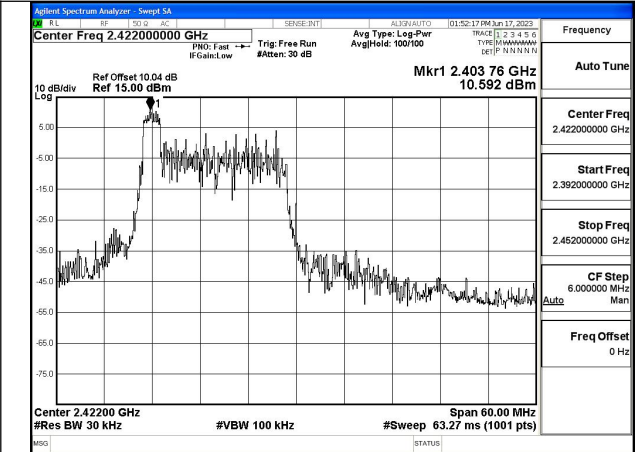

Mode:802.11n HT40 Frequency:2452MHz Ant:Chain0

Mode:802.11n HT40 Frequency:2422MHz Ant:Chain1

Mode:802.11n HT40 Frequency:2437MHz Ant:Chain1

Mode:802.11n HT40 Frequency:2452MHz Ant:Chain1

Test Mode: 802.11ax HE40

Mode:802.11ax HE40 Tone:26T Frequency:2422MHz  
Ant:Chain0

Mode:802.11ax HE40 Tone:26T Frequency:2437MHz  
Ant:Chain0

Mode:802.11ax HE40 Tone:26T Frequency:2452MHz  
Ant:Chain0

Mode:802.11ax HE40 Tone:26T Frequency:2422MHz  
Ant:Chain1