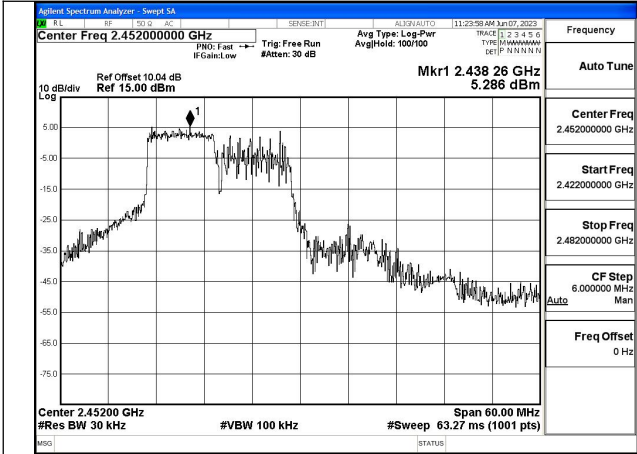

Mode:802.11ax HE40 Tone:52T Frequency:2452MHz  
Ant:Chain0

Mode:802.11ax HE40 Tone:52T Frequency:2422MHz  
Ant:Chain1

Mode:802.11ax HE40 Tone:52T Frequency:2437MHz  
Ant:Chain1

Mode:802.11ax HE40 Tone:52T Frequency:2452MHz  
Ant:Chain1

Mode:802.11ax HE40 Tone:106T Frequency:2422MHz  
Ant:Chain0

Mode:802.11ax HE40 Tone:106T Frequency:2437MHz  
Ant:Chain0

Mode:802.11ax HE40 Tone:106T Frequency:2452MHz  
Ant:Chain0

Mode:802.11ax HE40 Tone:106T Frequency:2422MHz  
Ant:Chain1