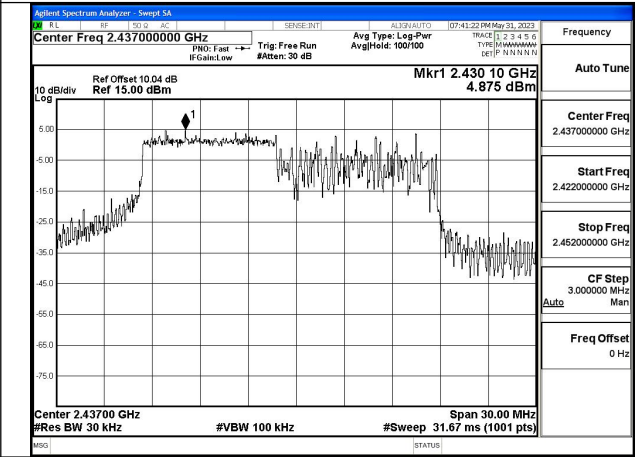

Mode:802.11ax HE20 Tone:26T Frequency:2462MHz  
Ant:Chain1

Mode:802.11ax HE20 Tone:52T Frequency:2412MHz  
Ant:Chain0

Mode:802.11ax HE20 Tone:52T Frequency:2437MHz  
Ant:Chain0

Mode:802.11ax HE20 Tone:52T Frequency:2462MHz  
Ant:Chain0

Mode:802.11ax HE20 Tone:52T Frequency:2412MHz  
Ant:Chain1

Mode:802.11ax HE20 Tone:52T Frequency:2437MHz  
Ant:Chain1

Mode:802.11ax HE20 Tone:52T Frequency:2462MHz  
Ant:Chain1

Mode:802.11ax HE20 Tone:106T Frequency:2412MHz  
Ant:Chain0

Mode:802.11ax HE20 Tone:106T Frequency:2437MHz  
Ant:Chain0