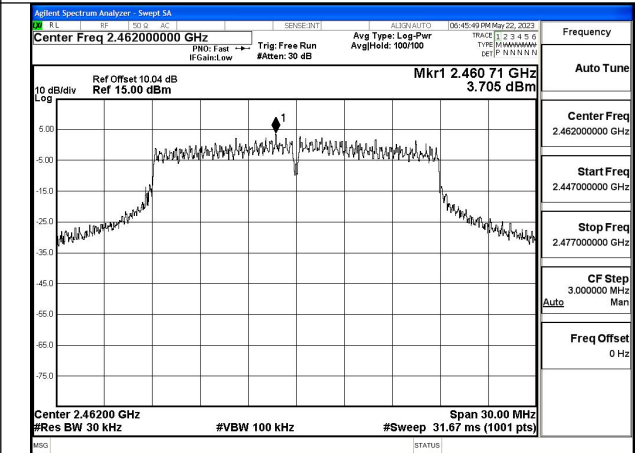

Mode:802.11g Frequency:2462MHz Ant:Chain1

Test Mode: 802.11n HT20

Mode:802.11n HT20 Frequency:2412MHz Ant:Chain0

Mode:802.11n HT20 Frequency:2437MHz Ant:Chain0

Mode:802.11n HT20 Frequency:2462MHz Ant:Chain0

Mode:802.11n HT20 Frequency:2412MHz Ant:Chain1

Mode:802.11n HT20 Frequency:2437MHz Ant:Chain1

Mode:802.11n HT20 Frequency:2462MHz Ant:Chain1

Test Mode: 802.11ax HE20

Mode:802.11ax HE20 Tone:26T Frequency:2412MHz  
Ant:Chain0