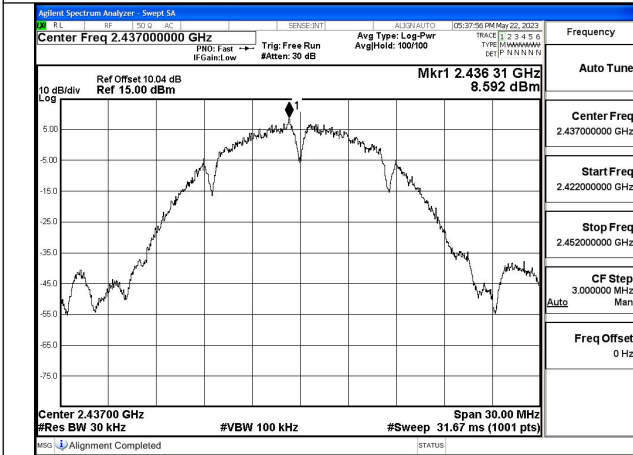

Test Mode: 802.11b

Mode:802.11b Frequency:2462MHz Ant:Chain0

Mode:802.11b Frequency:2412MHz Ant:Chain1

Mode:802.11b Frequency:2437MHz Ant:Chain1

Mode:802.11b Frequency:2462MHz Ant:Chain1

Test Mode: 802.11g