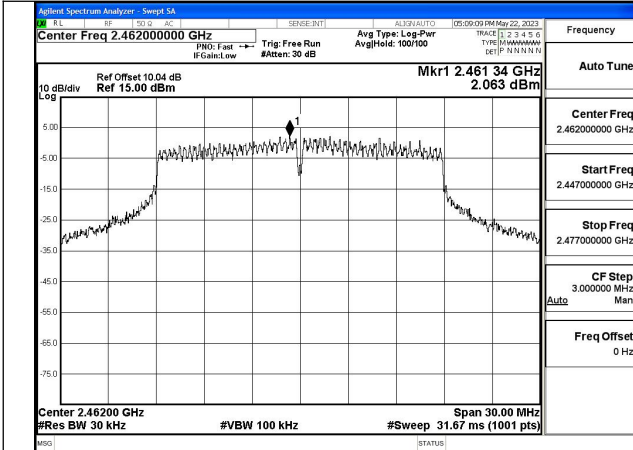

Mode:802.11g Frequency:2462MHz Ant:Chain1

Test Mode: 802.11n HT20

Mode:802.11n HT20 Frequency:2412MHz Ant:Chain0

Mode:802.11n HT20 Frequency:2437MHz Ant:Chain0

Mode:802.11n HT20 Frequency:2462MHz Ant:Chain0