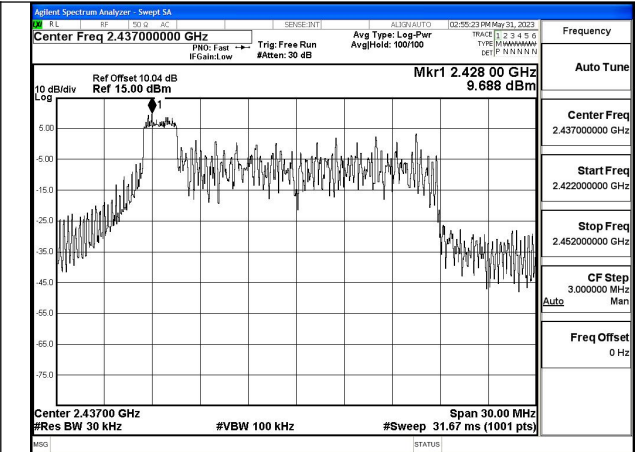

Mode:802.11g Frequency:2462MHz Ant:Chain1

Test Mode: 802.11n HT20

Mode:802.11n HT20 Frequency:2412MHz Ant:Chain0

Mode:802.11n HT20 Frequency:2437MHz Ant:Chain0

Mode:802.11n HT20 Frequency:2462MHz Ant:Chain0

Mode:802.11n HT20 Frequency:2412MHz Ant:Chain1

Mode:802.11n HT20 Frequency:2437MHz Ant:Chain1

Mode:802.11n HT20 Frequency:2462MHz Ant:Chain1

Test Mode: 802.11ax HE20

Mode:802.11ax HE20 Tone:26T Frequency:2412MHz  
Ant:Chain0