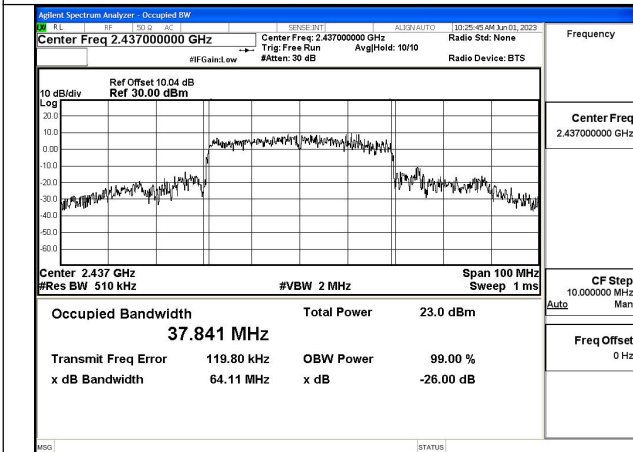

Mode:802.11ax HE40 Tone:484T Frequency:2422MHz  
Ant:Chain0

Mode:802.11ax HE40 Tone:484T Frequency:2437MHz  
Ant:Chain0

Mode:802.11ax HE40 Tone:484T Frequency:2452MHz  
Ant:Chain0

Mode:802.11ax HE40 Tone:484T Frequency:2422MHz  
Ant:Chain1