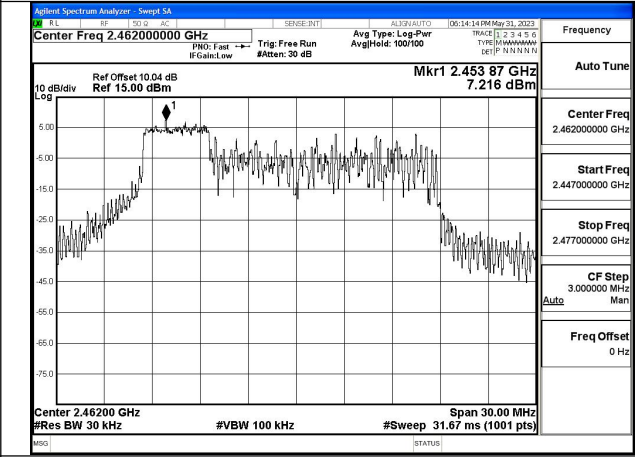

Mode:802.11ax HE20 Tone:26T Frequency:2462MHz  
Ant:Chain1

Mode:802.11ax HE20 Tone:52T Frequency:2412MHz  
Ant:Chain0

Mode:802.11ax HE20 Tone:52T Frequency:2437MHz  
Ant:Chain0

Mode:802.11ax HE20 Tone:52T Frequency:2462MHz  
Ant:Chain0

Mode:802.11ax HE20 Tone:52T Frequency:2412MHz  
Ant:Chain1

Mode:802.11ax HE20 Tone:52T Frequency:2437MHz  
Ant:Chain1

Mode:802.11ax HE20 Tone:52T Frequency:2462MHz  
Ant:Chain1

Mode:802.11ax HE20 Tone:106T Frequency:2412MHz  
Ant:Chain0