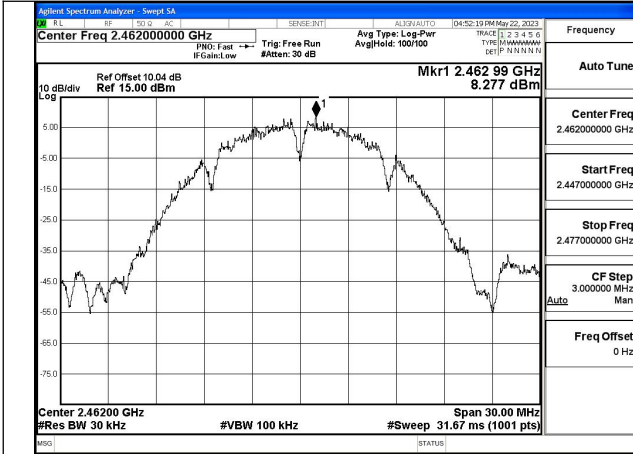

Mode:802.11b Frequency:2462MHz Ant:Chain0