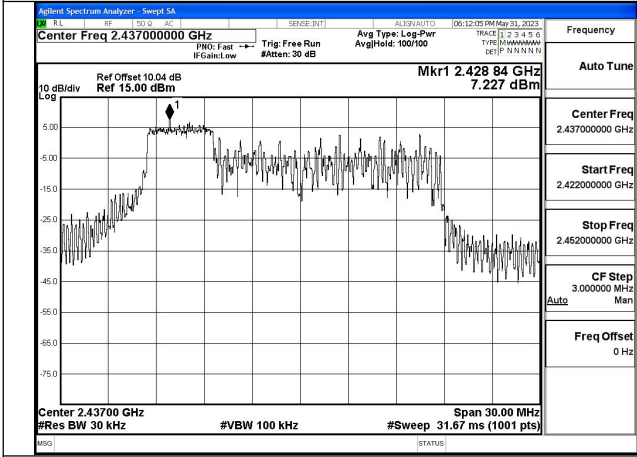

Mode:802.11ax HE20 Tone:26T Frequency:2437MHz  
Ant:Chain0

Mode:802.11ax HE20 Tone:26T Frequency:2462MHz  
Ant:Chain0

Mode:802.11ax HE20 Tone:26T Frequency:2412MHz  
Ant:Chain1

Mode:802.11ax HE20 Tone:26T Frequency:2437MHz  
Ant:Chain1

Mode:802.11ax HE20 Tone:26T Frequency:2462MHz  
Ant:Chain1

Mode:802.11ax HE20 Tone:52T Frequency:2412MHz  
Ant:Chain0

Mode:802.11ax HE20 Tone:52T Frequency:2437MHz  
Ant:Chain0

Mode:802.11ax HE20 Tone:52T Frequency:2462MHz  
Ant:Chain0

Mode:802.11ax HE20 Tone:52T Frequency:2412MHz  
Ant:Chain1

Mode:802.11ax HE20 Tone:52T Frequency:2437MHz  
Ant:Chain1

Mode:802.11ax HE20 Tone:52T Frequency:2462MHz  
Ant:Chain1

Mode:802.11ax HE20 Tone:106T Frequency:2412MHz  
Ant:Chain0