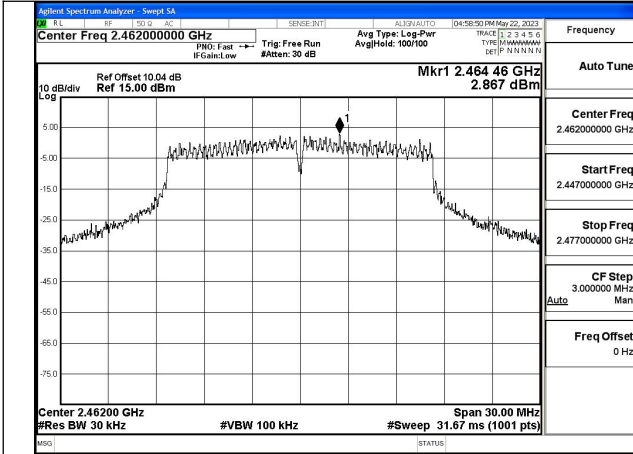

Mode:802.11g Frequency:2462MHz Ant:Chain0