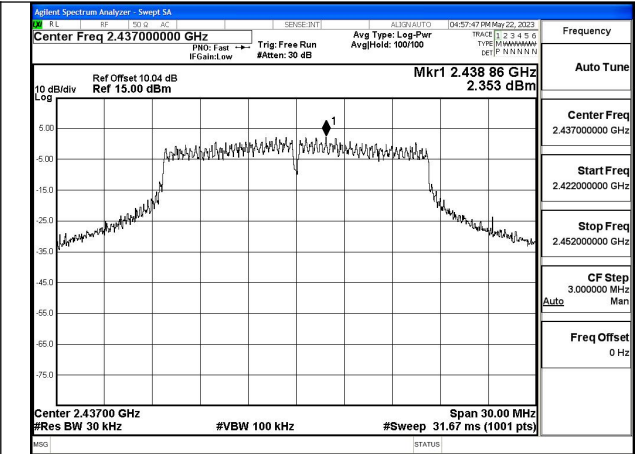

Mode:802.11g Frequency:2437MHz Ant:Chain0