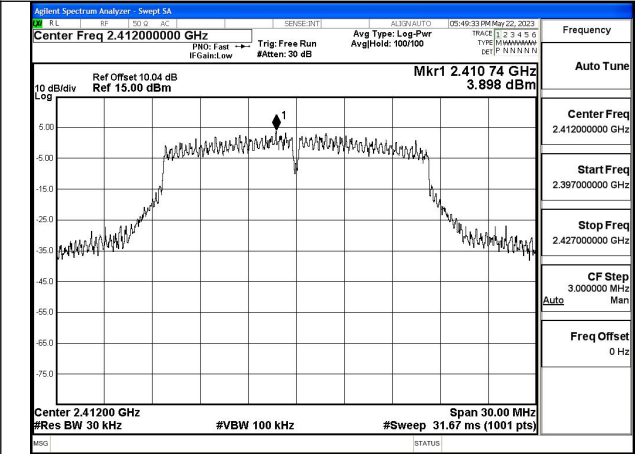

Mode:802.11g Frequency:2412MHz Ant:Chain1