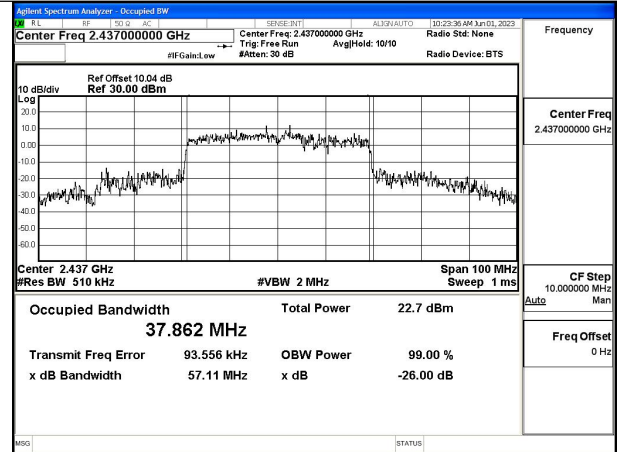

Mode:802.11ax HE40 Tone:484T Frequency:2422MHz  
Ant:Chain0

Mode:802.11ax HE40 Tone:484T Frequency:2437MHz  
Ant:Chain0

Mode:802.11ax HE40 Tone:484T Frequency:2452MHz  
Ant:Chain0

Mode:802.11ax HE40 Tone:484T Frequency:2422MHz  
Ant:Chain1