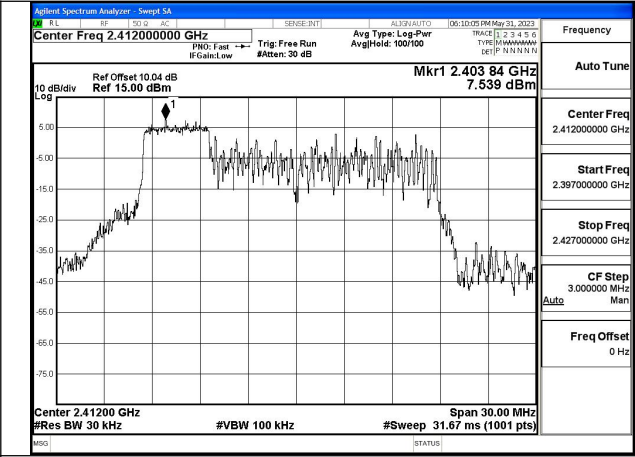

Mode:802.11ax HE20 Tone:26T Frequency:2437MHz  
Ant:Chain0

Mode:802.11ax HE20 Tone:26T Frequency:2462MHz  
Ant:Chain0

Mode:802.11ax HE20 Tone:26T Frequency:2412MHz  
Ant:Chain1

Mode:802.11ax HE20 Tone:26T Frequency:2437MHz  
Ant:Chain1

Mode:802.11ax HE20 Tone:26T Frequency:2462MHz  
Ant:Chain1

Mode:802.11ax HE20 Tone:52T Frequency:2412MHz  
Ant:Chain0

Mode:802.11ax HE20 Tone:52T Frequency:2437MHz  
Ant:Chain0

Mode:802.11ax HE20 Tone:52T Frequency:2462MHz  
Ant:Chain0

Mode:802.11ax HE20 Tone:52T Frequency:2412MHz  
Ant:Chain1

Mode:802.11ax HE20 Tone:52T Frequency:2437MHz  
Ant:Chain1

Mode:802.11ax HE20 Tone:52T Frequency:2462MHz  
Ant:Chain1

Mode:802.11ax HE20 Tone:106T Frequency:2412MHz  
Ant:Chain0