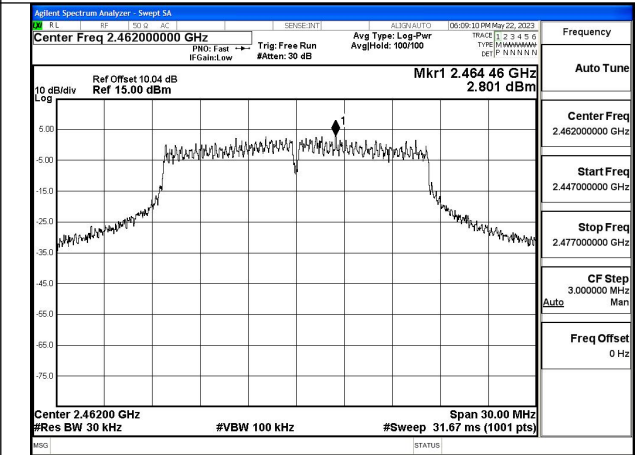

Mode:802.11g Frequency:2412MHz Ant:Chain0

Mode:802.11g Frequency:2437MHz Ant:Chain0

Mode:802.11g Frequency:2462MHz Ant:Chain0

Mode:802.11g Frequency:2412MHz Ant:Chain1

Mode:802.11g Frequency:2437MHz Ant:Chain1