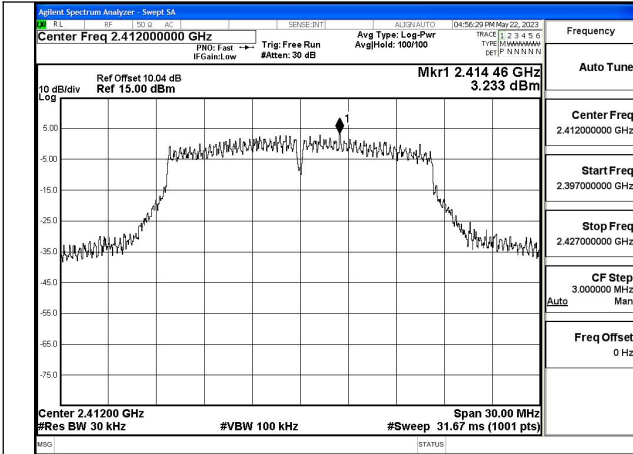

Test Mode: 802.11b

Mode:802.11b Frequency:2462MHz Ant:Chain0

Mode:802.11b Frequency:2412MHz Ant:Chain1

Mode:802.11b Frequency:2437MHz Ant:Chain1

Mode:802.11b Frequency:2462MHz Ant:Chain1

Test Mode: 802.11g