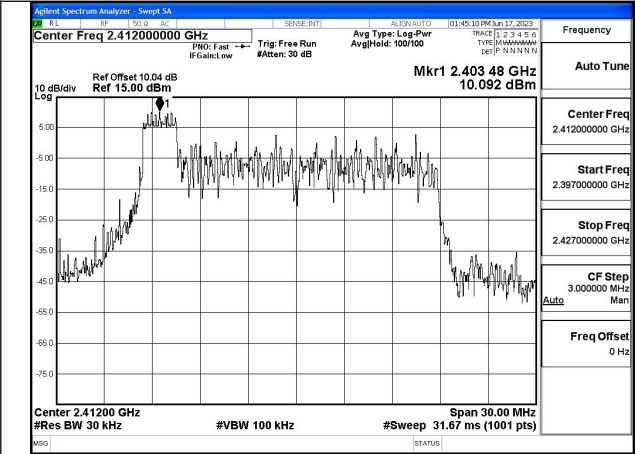

Mode:802.11n HT20 Frequency:2412MHz Ant:Chain1

Mode:802.11n HT20 Frequency:2437MHz Ant:Chain1

Mode:802.11n HT20 Frequency:2462MHz Ant:Chain1

Test Mode: 802.11ax HE20

Mode:802.11ax HE20 Tone:26T Frequency:2412MHz  
Ant:Chain0

Mode:802.11ax HE20 Tone:26T Frequency:2437MHz  
Ant:Chain0

Mode:802.11ax HE20 Tone:26T Frequency:2462MHz  
Ant:Chain0

Mode:802.11ax HE20 Tone:26T Frequency:2412MHz  
Ant:Chain1

Mode:802.11ax HE20 Tone:26T Frequency:2437MHz  
Ant:Chain1