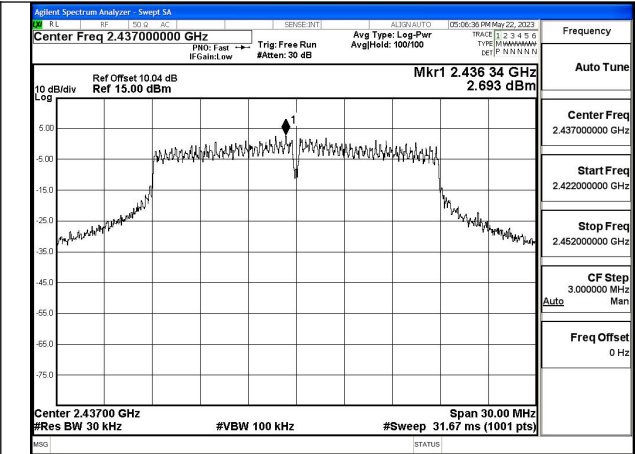

Mode:802.11n HT20 Frequency:2437MHz Ant:Chain0