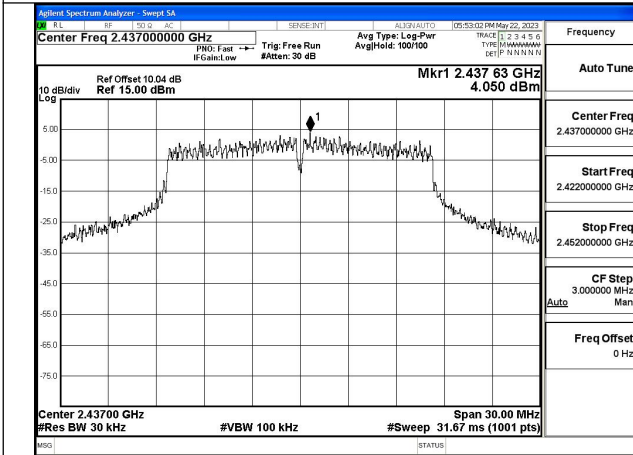

Mode:802.11g Frequency:2412MHz Ant:Chain0

Mode:802.11g Frequency:2437MHz Ant:Chain0

Mode:802.11g Frequency:2462MHz Ant:Chain0

Mode:802.11g Frequency:2412MHz Ant:Chain1

Mode:802.11g Frequency:2437MHz Ant:Chain1