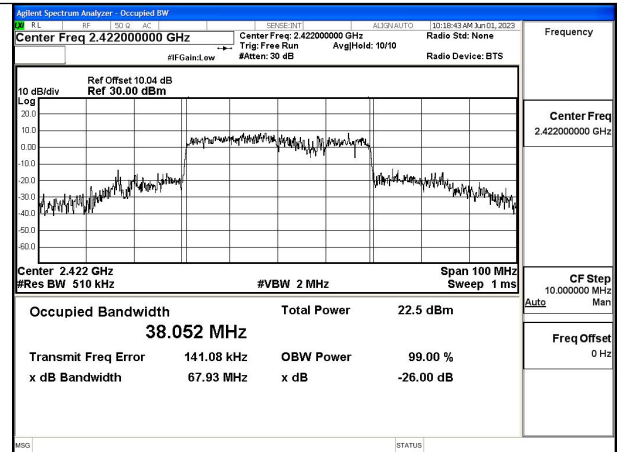

Mode:802.11ax HE40 Tone:484T Frequency:2422MHz  
Ant:Chain0

Mode:802.11ax HE40 Tone:484T Frequency:2437MHz  
Ant:Chain0

Mode:802.11ax HE40 Tone:484T Frequency:2452MHz  
Ant:Chain0

Mode:802.11ax HE40 Tone:484T Frequency:2422MHz  
Ant:Chain1