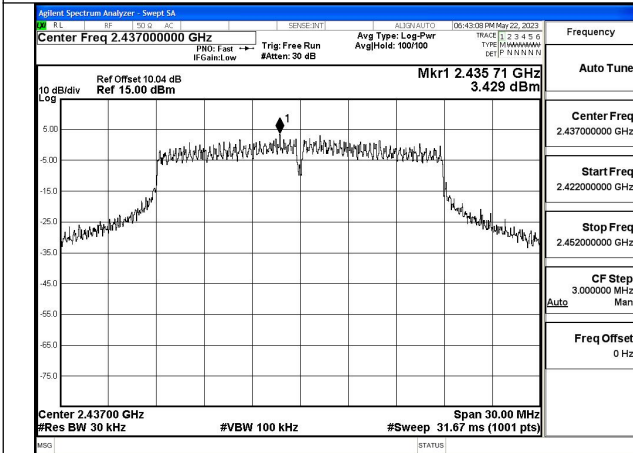

Mode:802.11n HT20 Frequency:2437MHz Ant:Chain1