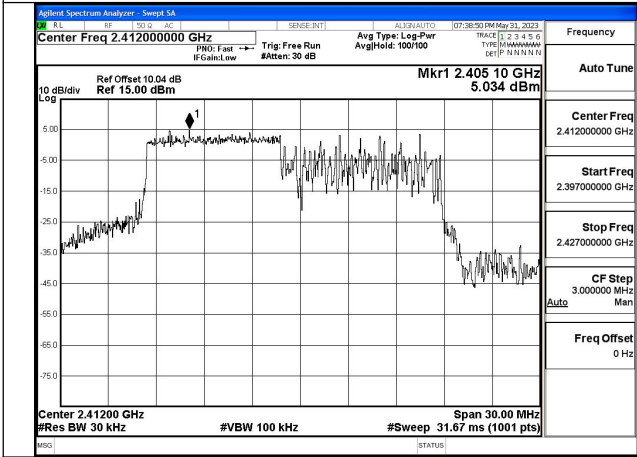

Mode:802.11ax HE20 Tone:26T Frequency:2437MHz  
Ant:Chain0

Mode:802.11ax HE20 Tone:26T Frequency:2462MHz  
Ant:Chain0

Mode:802.11ax HE20 Tone:26T Frequency:2412MHz  
Ant:Chain1

Mode:802.11ax HE20 Tone:26T Frequency:2437MHz  
Ant:Chain1

Mode:802.11ax HE20 Tone:26T Frequency:2462MHz  
Ant:Chain1

Mode:802.11ax HE20 Tone:52T Frequency:2412MHz  
Ant:Chain0

Mode:802.11ax HE20 Tone:52T Frequency:2437MHz  
Ant:Chain0

Mode:802.11ax HE20 Tone:52T Frequency:2462MHz  
Ant:Chain0

Mode:802.11ax HE20 Tone:52T Frequency:2412MHz  
Ant:Chain1

Mode:802.11ax HE20 Tone:52T Frequency:2437MHz  
Ant:Chain1

Mode:802.11ax HE20 Tone:52T Frequency:2462MHz  
Ant:Chain1

Mode:802.11ax HE20 Tone:106T Frequency:2412MHz  
Ant:Chain0