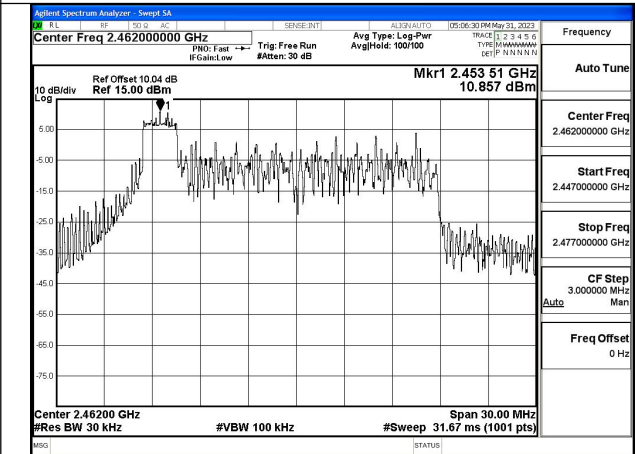

Mode:802.11ax HE20 Tone:26T Frequency:2437MHz  
Ant:Chain0

Mode:802.11ax HE20 Tone:26T Frequency:2462MHz  
Ant:Chain0

Mode:802.11ax HE20 Tone:26T Frequency:2412MHz  
Ant:Chain1

Mode:802.11ax HE20 Tone:26T Frequency:2437MHz  
Ant:Chain1

Mode:802.11ax HE20 Tone:26T Frequency:2462MHz  
Ant:Chain1

Mode:802.11ax HE20 Tone:52T Frequency:2412MHz  
Ant:Chain0

Mode:802.11ax HE20 Tone:52T Frequency:2437MHz  
Ant:Chain0

Mode:802.11ax HE20 Tone:52T Frequency:2462MHz  
Ant:Chain0