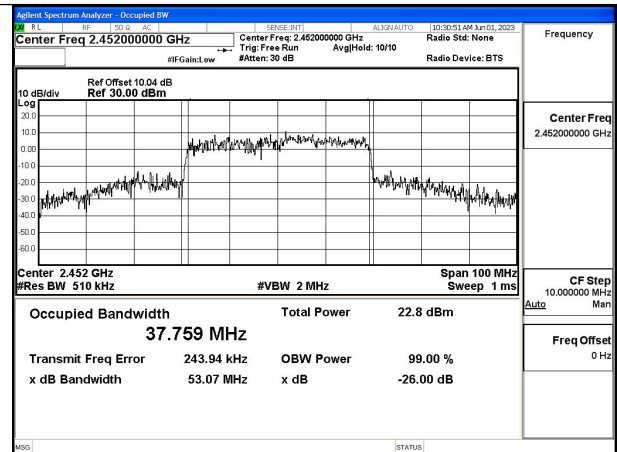

Mode:802.11ax HE40 Tone:484T Frequency:2452MHz
Ant:Chain1