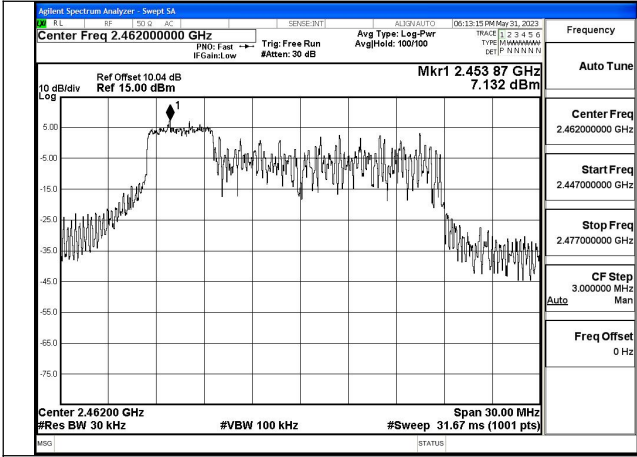

Mode:802.11ax HE20 Tone:26T Frequency:2437MHz  
Ant:Chain0

Mode:802.11ax HE20 Tone:26T Frequency:2462MHz  
Ant:Chain0

Mode:802.11ax HE20 Tone:26T Frequency:2412MHz  
Ant:Chain1

Mode:802.11ax HE20 Tone:26T Frequency:2437MHz  
Ant:Chain1

Mode:802.11ax HE20 Tone:26T Frequency:2462MHz  
Ant:Chain1

Mode:802.11ax HE20 Tone:52T Frequency:2412MHz  
Ant:Chain0

Mode:802.11ax HE20 Tone:52T Frequency:2437MHz  
Ant:Chain0

Mode:802.11ax HE20 Tone:52T Frequency:2462MHz  
Ant:Chain0