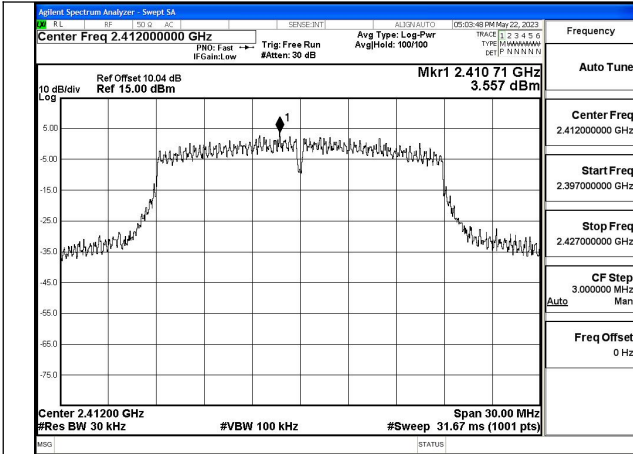

Test Mode: 802.11n HT20

Mode:802.11n HT20 Frequency:2412MHz Ant:Chain0