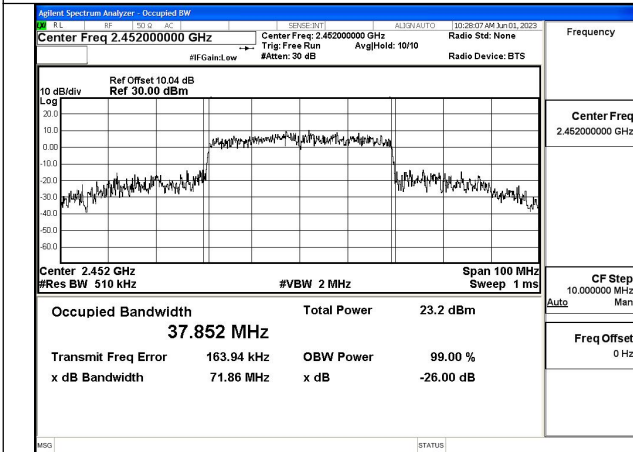

Mode:802.11ax HE40 Tone:484T Frequency:2422MHz  
Ant:Chain0

Mode:802.11ax HE40 Tone:484T Frequency:2437MHz  
Ant:Chain0

Mode:802.11ax HE40 Tone:484T Frequency:2452MHz  
Ant:Chain0

Mode:802.11ax HE40 Tone:484T Frequency:2422MHz  
Ant:Chain1