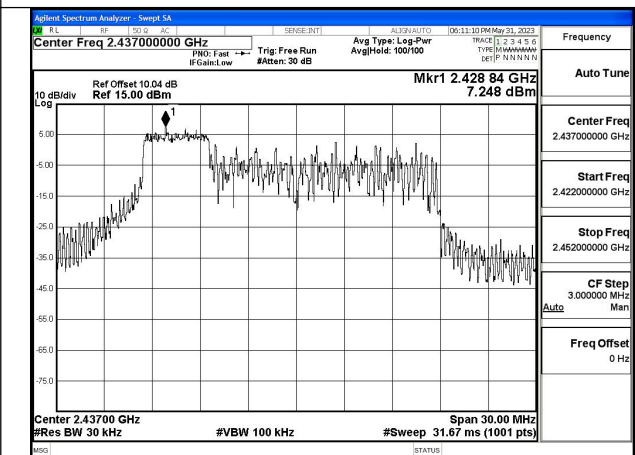

Mode:802.11ax HE20 Tone:26T Frequency:2437MHz  
Ant:Chain0

Mode:802.11ax HE20 Tone:26T Frequency:2462MHz  
Ant:Chain0

Mode:802.11ax HE20 Tone:26T Frequency:2412MHz  
Ant:Chain1

Mode:802.11ax HE20 Tone:26T Frequency:2437MHz  
Ant:Chain1

Mode:802.11ax HE20 Tone:26T Frequency:2462MHz  
Ant:Chain1

Mode:802.11ax HE20 Tone:52T Frequency:2412MHz  
Ant:Chain0

Mode:802.11ax HE20 Tone:52T Frequency:2437MHz  
Ant:Chain0

Mode:802.11ax HE20 Tone:52T Frequency:2462MHz  
Ant:Chain0