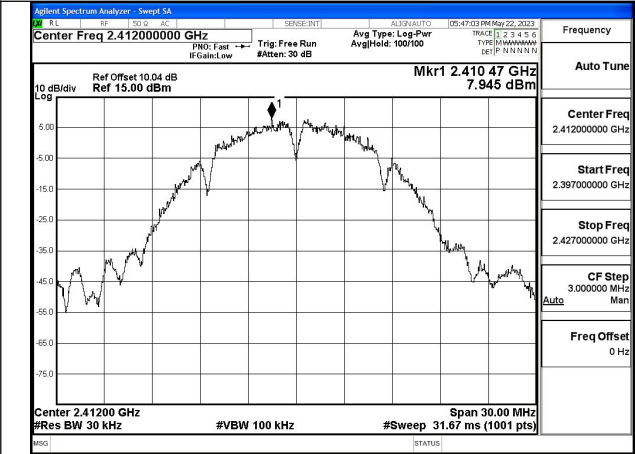

Mode:802.11b Frequency:2412MHz Ant:Chain1