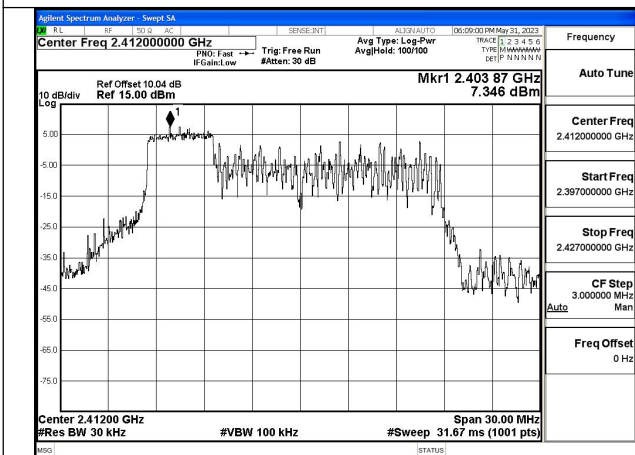

Mode:802.11n HT20 Frequency:2412MHz Ant:Chain1

Mode:802.11n HT20 Frequency:2437MHz Ant:Chain1

Mode:802.11n HT20 Frequency:2462MHz Ant:Chain1

Test Mode: 802.11ax HE20

Mode:802.11ax HE20 Tone:26T Frequency:2412MHz  
Ant:Chain0

Mode:802.11ax HE20 Tone:26T Frequency:2437MHz  
Ant:Chain0

Mode:802.11ax HE20 Tone:26T Frequency:2462MHz  
Ant:Chain0

Mode:802.11ax HE20 Tone:26T Frequency:2412MHz  
Ant:Chain1

Mode:802.11ax HE20 Tone:26T Frequency:2437MHz  
Ant:Chain1

Mode:802.11ax HE20 Tone:26T Frequency:2462MHz  
Ant:Chain1

Mode:802.11ax HE20 Tone:52T Frequency:2412MHz  
Ant:Chain0

Mode:802.11ax HE20 Tone:52T Frequency:2437MHz  
Ant:Chain0

Mode:802.11ax HE20 Tone:52T Frequency:2462MHz  
Ant:Chain0