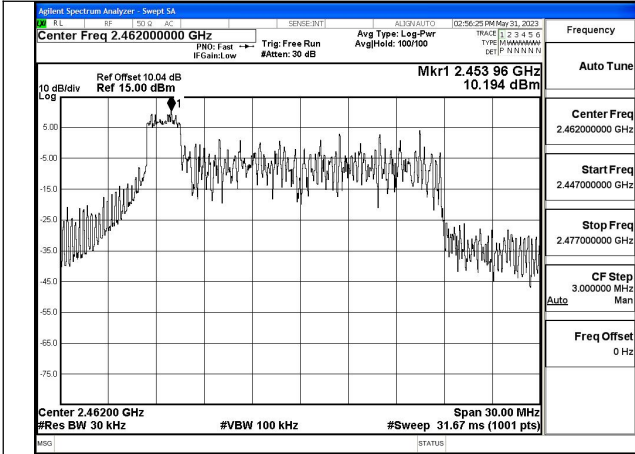

Mode:802.11n HT20 Frequency:2412MHz Ant:Chain1

Mode:802.11n HT20 Frequency:2437MHz Ant:Chain1

Mode:802.11n HT20 Frequency:2462MHz Ant:Chain1

Test Mode: 802.11ax HE20

Mode:802.11ax HE20 Tone:26T Frequency:2412MHz  
Ant:Chain0

Mode:802.11ax HE20 Tone:26T Frequency:2437MHz  
Ant:Chain0

Mode:802.11ax HE20 Tone:26T Frequency:2462MHz  
Ant:Chain0

Mode:802.11ax HE20 Tone:26T Frequency:2412MHz  
Ant:Chain1

Mode:802.11ax HE20 Tone:26T Frequency:2437MHz  
Ant:Chain1