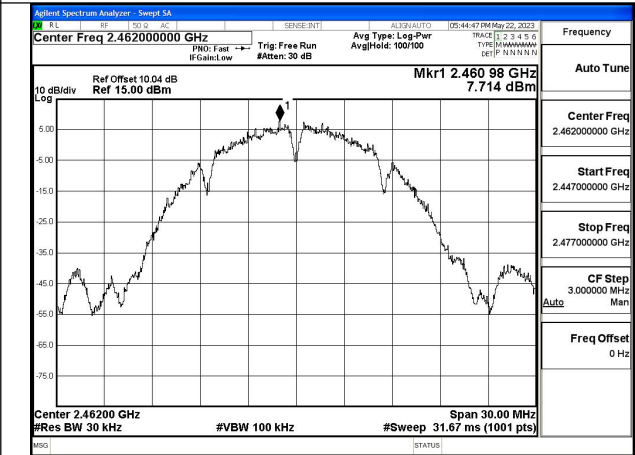

Test Mode: 802.11b

Mode:802.11b Frequency:2462MHz Ant:Chain0

Mode:802.11b Frequency:2412MHz Ant:Chain1

Mode:802.11b Frequency:2437MHz Ant:Chain1

Mode:802.11b Frequency:2462MHz Ant:Chain1

Test Mode: 802.11g