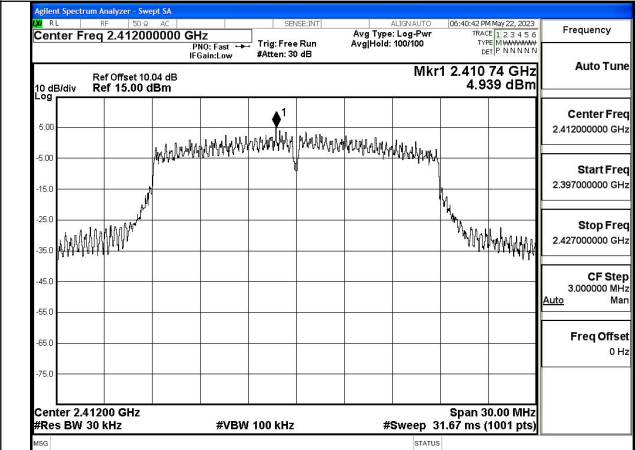

Mode:802.11g Frequency:2462MHz Ant:Chain1

Test Mode: 802.11n HT20

Mode:802.11n HT20 Frequency:2412MHz Ant:Chain0

Mode:802.11n HT20 Frequency:2437MHz Ant:Chain0

Mode:802.11n HT20 Frequency:2462MHz Ant:Chain0

Mode:802.11n HT20 Frequency:2412MHz Ant:Chain1

Mode:802.11n HT20 Frequency:2437MHz Ant:Chain1

Mode:802.11n HT20 Frequency:2462MHz Ant:Chain1

Test Mode: 802.11ax HE20

Mode:802.11ax HE20 Tone:26T Frequency:2412MHz  
Ant:Chain0