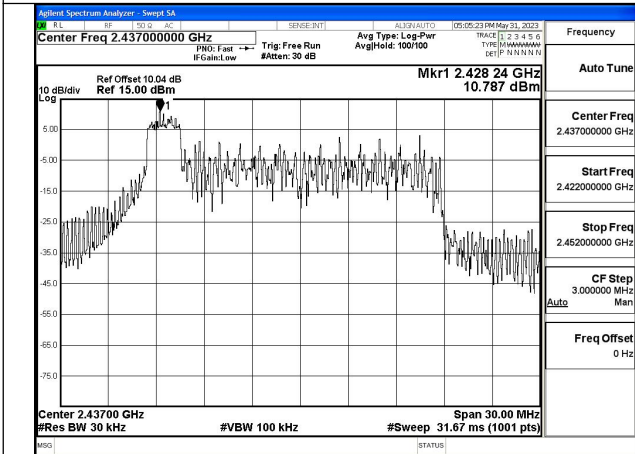

Mode:802.11n HT20 Frequency:2412MHz Ant:Chain1

Mode:802.11n HT20 Frequency:2437MHz Ant:Chain1

Mode:802.11n HT20 Frequency:2462MHz Ant:Chain1

Test Mode: 802.11ax HE20

Mode:802.11ax HE20 Tone:26T Frequency:2412MHz  
Ant:Chain0

Mode:802.11ax HE20 Tone:26T Frequency:2437MHz  
Ant:Chain0

Mode:802.11ax HE20 Tone:26T Frequency:2462MHz  
Ant:Chain0

Mode:802.11ax HE20 Tone:26T Frequency:2412MHz  
Ant:Chain1

Mode:802.11ax HE20 Tone:26T Frequency:2437MHz  
Ant:Chain1