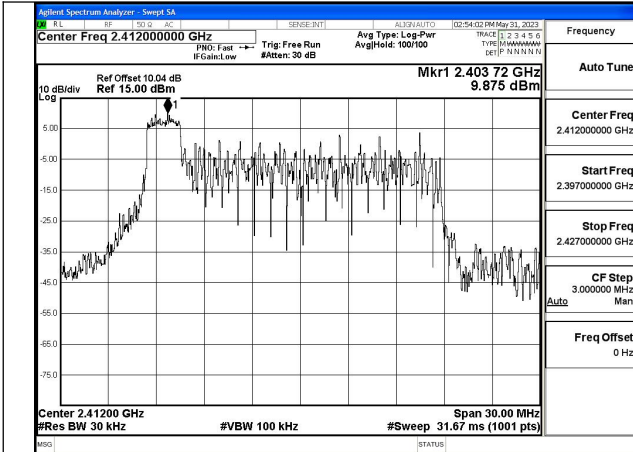

Mode:802.11g Frequency:2462MHz Ant:Chain1

Test Mode: 802.11n HT20

Mode:802.11n HT20 Frequency:2412MHz Ant:Chain0

Mode:802.11n HT20 Frequency:2437MHz Ant:Chain0

Mode:802.11n HT20 Frequency:2462MHz Ant:Chain0

Mode:802.11n HT20 Frequency:2412MHz Ant:Chain1

Mode:802.11n HT20 Frequency:2437MHz Ant:Chain1

Mode:802.11n HT20 Frequency:2462MHz Ant:Chain1

Test Mode: 802.11ax HE20

Mode:802.11ax HE20 Tone:26T Frequency:2412MHz  
Ant:Chain0