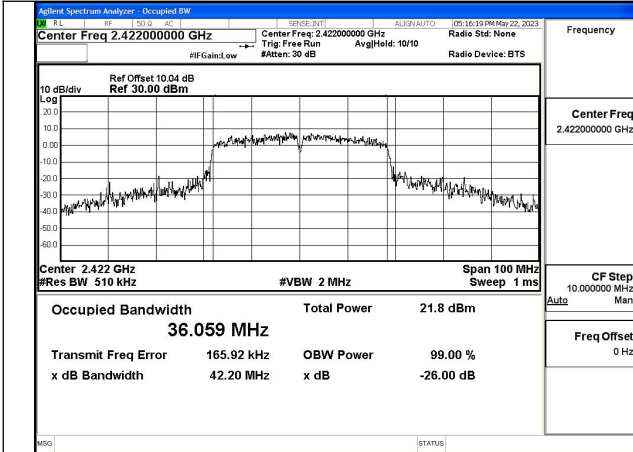

Mode:802.11ax HE20 Tone:242T Frequency:2437MHz  
Ant:Chain0

Mode:802.11ax HE20 Tone:242T Frequency:2462MHz  
Ant:Chain0

Mode:802.11ax HE20 Tone:242T Frequency:2412MHz  
Ant:Chain1

Mode:802.11ax HE20 Tone:242T Frequency:2437MHz  
Ant:Chain1

Mode:802.11ax HE20 Tone:242T Frequency:2462MHz  
Ant:Chain1

Test Mode: 802.11n HT40

Mode:802.11n HT40 Frequency:2422MHz Ant:Chain0

Mode:802.11n HT40 Frequency:2437MHz Ant:Chain0

Mode:802.11n HT40 Frequency:2452MHz Ant:Chain0