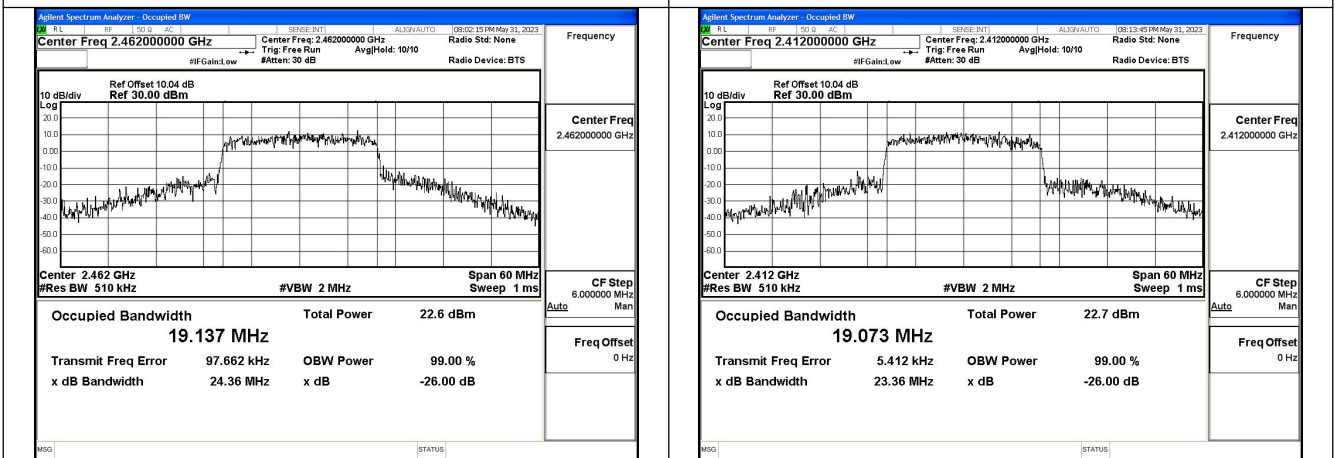

Mode:802.11n HT20 Frequency:2412MHz Ant:Chain1

Mode:802.11n HT20 Frequency:2437MHz Ant:Chain1

Mode:802.11n HT20 Frequency:2462MHz Ant:Chain1

Test Mode: 802.11ax HE20

Mode:802.11ax HE20 Tone:242T Frequency:2412MHz  
Ant:Chain0

Mode:802.11ax HE20 Tone:242T Frequency:2437MHz  
Ant:Chain0

Mode:802.11ax HE20 Tone:242T Frequency:2462MHz  
Ant:Chain0

Mode:802.11ax HE20 Tone:242T Frequency:2412MHz  
Ant:Chain1

Mode:802.11ax HE20 Tone:242T Frequency:2437MHz  
Ant:Chain1