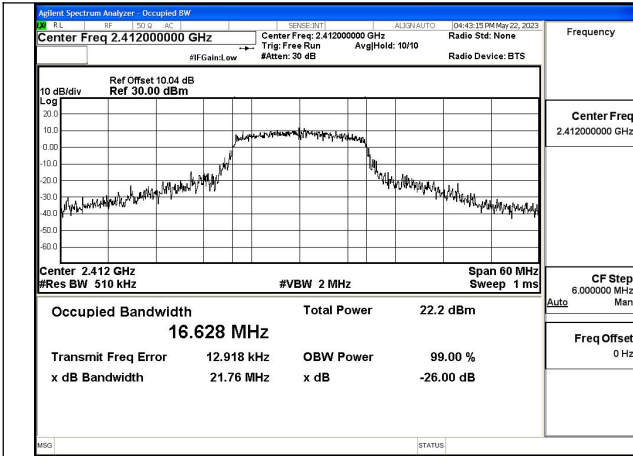

Mode:802.11b Frequency:2437MHz Ant:Chain1

Mode:802.11b Frequency:2462MHz Ant:Chain1

Test Mode: 802.11g

Mode:802.11g Frequency:2412MHz Ant:Chain0

Mode:802.11g Frequency:2437MHz Ant:Chain0