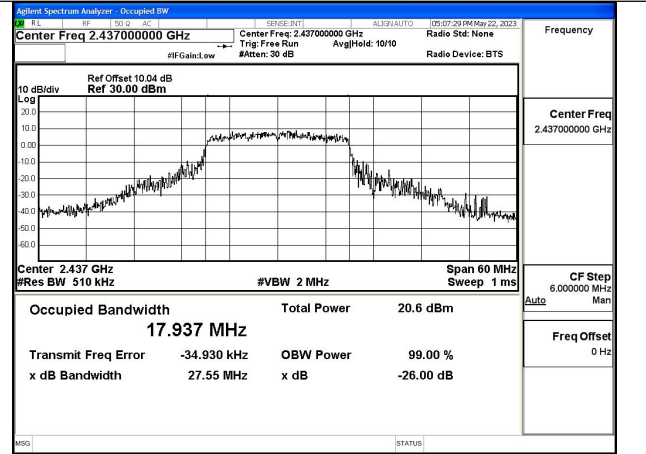

Mode:802.11n HT20 Frequency:2437MHz Ant:Chain0