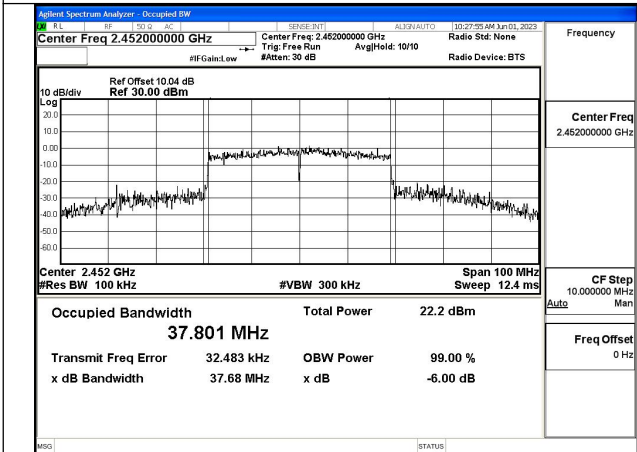

Mode:802.11ax HE40 Tone:484T Frequency:2452MHz  
Ant:Chain0

Mode:802.11ax HE40 Tone:484T Frequency:2422MHz  
Ant:Chain1