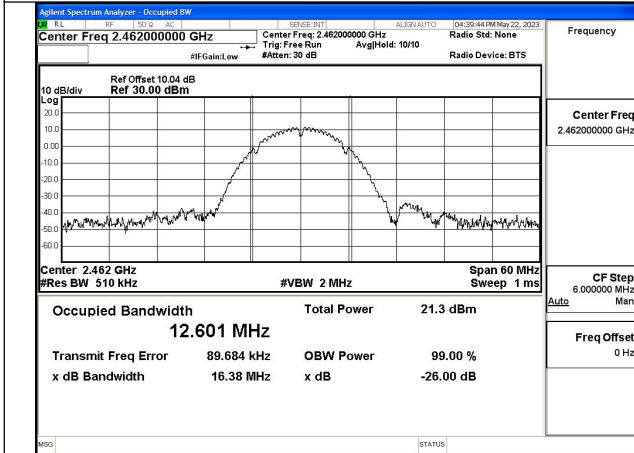

Mode:802.11b Frequency:2462MHz Ant:Chain0