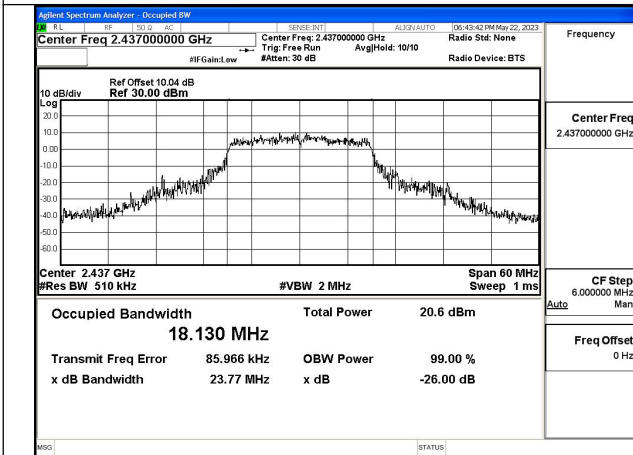

Mode:802.11g Frequency:2437MHz Ant:Chain1

Mode:802.11g Frequency:2462MHz Ant:Chain1

Test Mode: 802.11n HT20

Mode:802.11n HT20 Frequency:2412MHz Ant:Chain0

Mode:802.11n HT20 Frequency:2437MHz Ant:Chain0

Mode:802.11n HT20 Frequency:2462MHz Ant:Chain0

Mode:802.11n HT20 Frequency:2412MHz Ant:Chain1

Mode:802.11n HT20 Frequency:2437MHz Ant:Chain1

Mode:802.11n HT20 Frequency:2462MHz Ant:Chain1

Test Mode: 802.11ax HE20

Mode:802.11ax HE20 Tone:242T Frequency:2412MHz  
Ant:Chain0