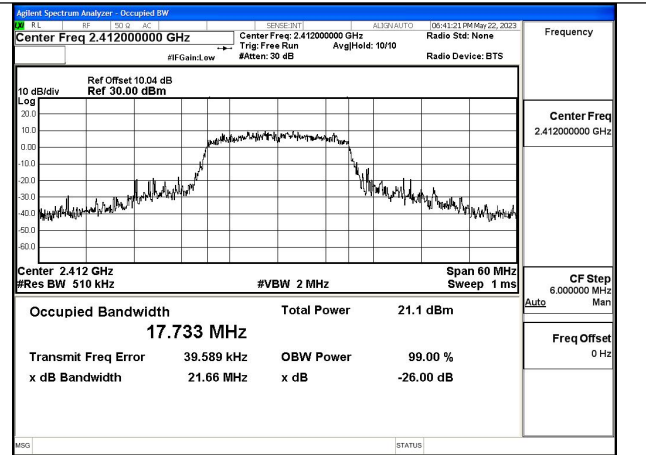

Mode:802.11g Frequency:2437MHz Ant:Chain1

Mode:802.11g Frequency:2462MHz Ant:Chain1

Test Mode: 802.11n HT20

Mode:802.11n HT20 Frequency:2412MHz Ant:Chain0

Mode:802.11n HT20 Frequency:2437MHz Ant:Chain0

Mode:802.11n HT20 Frequency:2462MHz Ant:Chain0