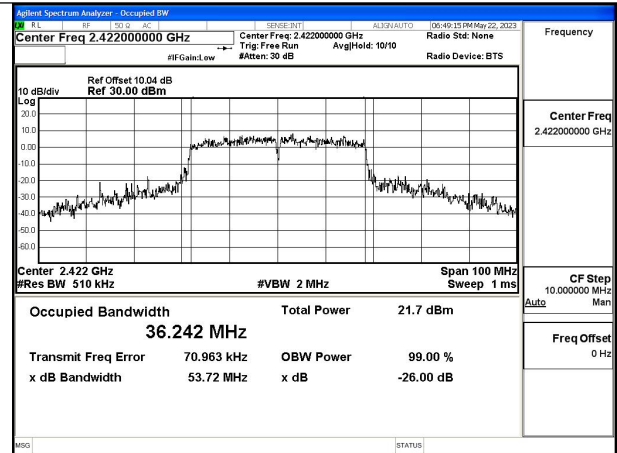

Mode:802.11ax HE20 Tone:242T Frequency:2437MHz  
Ant:Chain0

Mode:802.11ax HE20 Tone:242T Frequency:2462MHz  
Ant:Chain0

Mode:802.11ax HE20 Tone:242T Frequency:2412MHz  
Ant:Chain1

Mode:802.11ax HE20 Tone:242T Frequency:2437MHz  
Ant:Chain1

Mode:802.11ax HE20 Tone:242T Frequency:2462MHz  
Ant:Chain1

Test Mode: 802.11n HT40

Mode:802.11n HT40 Frequency:2422MHz Ant:Chain0

Mode:802.11n HT40 Frequency:2437MHz Ant:Chain0

Mode:802.11n HT40 Frequency:2452MHz Ant:Chain0