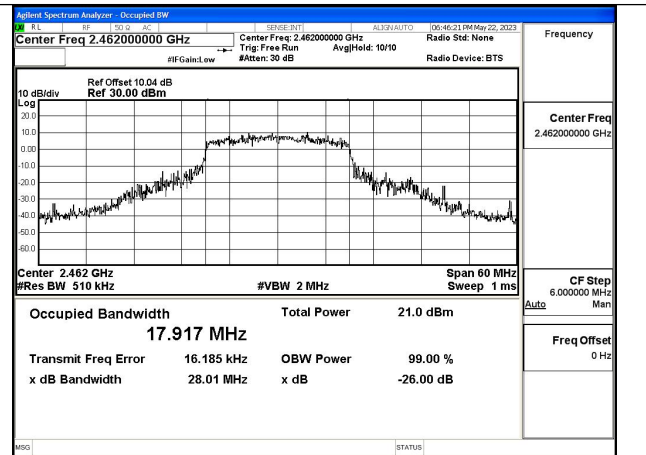

Mode:802.11n HT20 Frequency:2462MHz Ant:Chain1

Test Mode: 802.11ax HE20