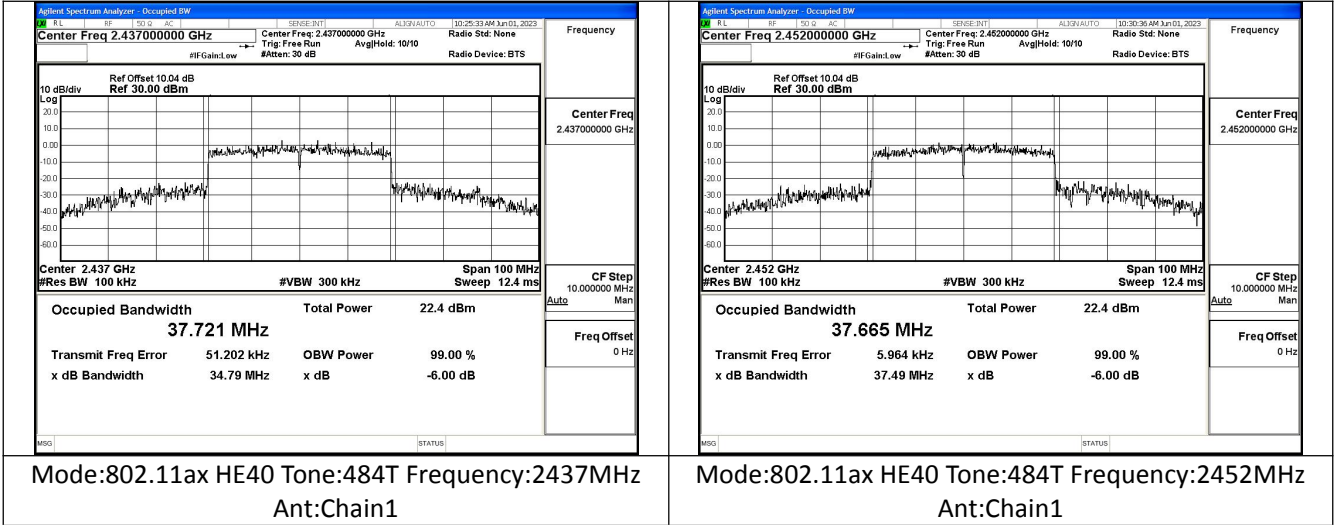

Mode:802.11ax HE40 Tone:484T Frequency:2452MHz  
Ant:Chain0

Mode:802.11ax HE40 Tone:484T Frequency:2422MHz  
Ant:Chain1