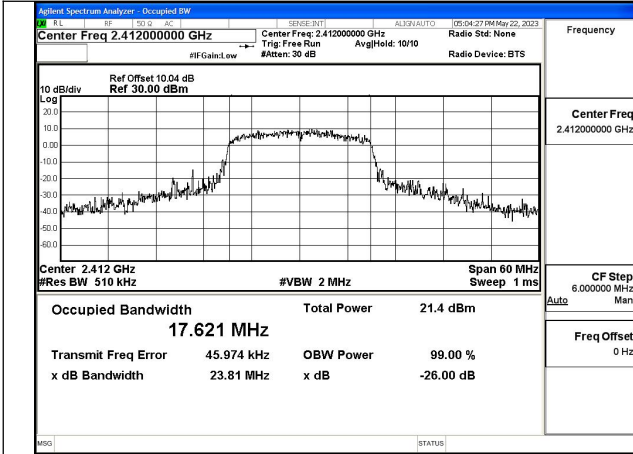

Mode:802.11n HT20 Frequency:2412MHz Ant:Chain0