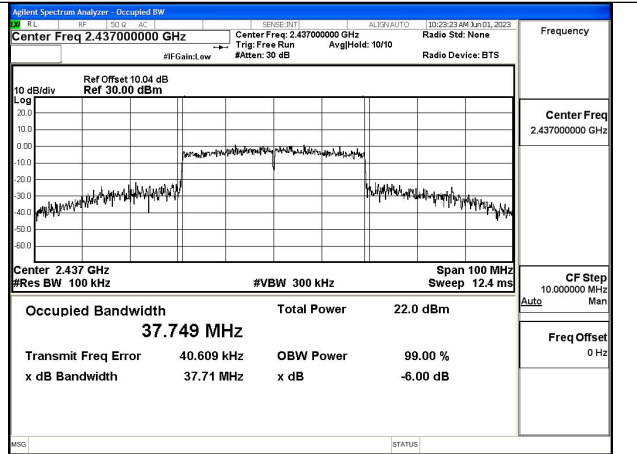

Test Mode: 802.11ax HE40