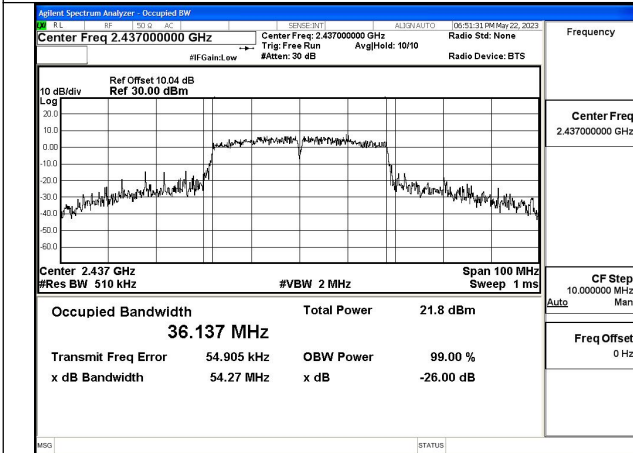

Mode:802.11n HT40 Frequency:2437MHz Ant:Chain1

Test Mode: 802.11ax HE40