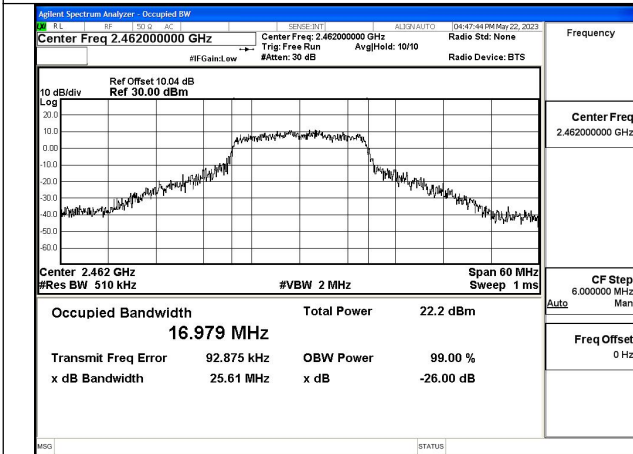

Mode:802.11g Frequency:2462MHz Ant:Chain0

Mode:802.11g Frequency:2412MHz Ant:Chain1