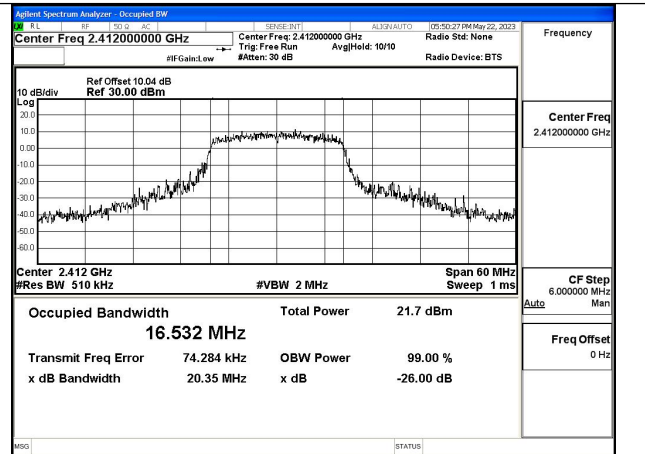

Test Mode: 802.11b

Mode:802.11b Frequency:2412MHz Ant:Chain0

Mode:802.11b Frequency:2437MHz Ant:Chain0

Mode:802.11b Frequency:2462MHz Ant:Chain0

Mode:802.11b Frequency:2412MHz Ant:Chain1

Mode:802.11b Frequency:2437MHz Ant:Chain1

Mode:802.11b Frequency:2462MHz Ant:Chain1

Test Mode: 802.11g

Mode:802.11g Frequency:2412MHz Ant:Chain0

Mode:802.11g Frequency:2437MHz Ant:Chain0

Mode:802.11g Frequency:2462MHz Ant:Chain0

Mode:802.11g Frequency:2412MHz Ant:Chain1