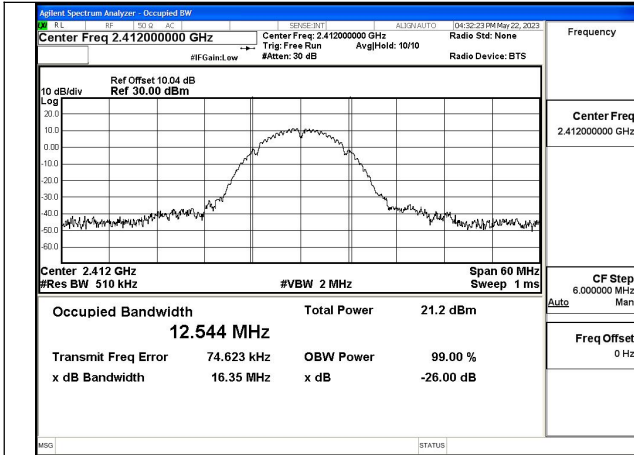

Test Mode	Antenna	99% bandwidth (MHz)		
		Channel No.3	Channel No.6	Channel No.9
		2422MHz	2437MHz	2452MHz
802.11n HT40	Chain0	36.059	36.279	36.247
802.11n HT40	Chain1	36.242	36.137	36.044
802.11ax HE40	Chain0	37.665	37.862	37.852
802.11ax HE40	Chain1	38.052	37.841	37.759

Test Mode: 802.11b

Mode:802.11b Frequency:2412MHz Ant:Chain0