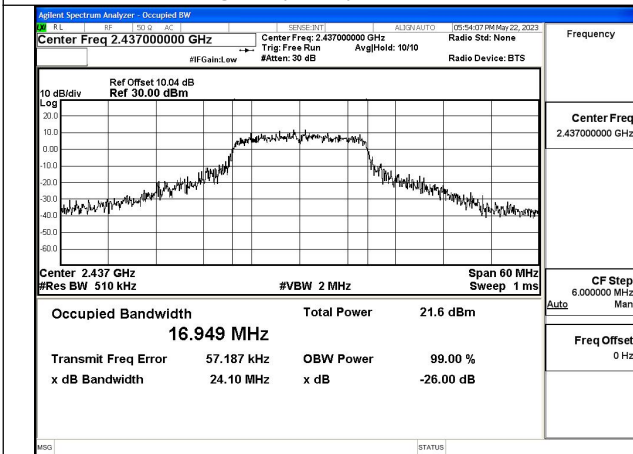

Mode:802.11b Frequency:2462MHz Ant:Chain1

Test Mode: 802.11g

Mode:802.11g Frequency:2412MHz Ant:Chain0

Mode:802.11g Frequency:2437MHz Ant:Chain0

Mode:802.11g Frequency:2462MHz Ant:Chain0

Mode:802.11g Frequency:2412MHz Ant:Chain1