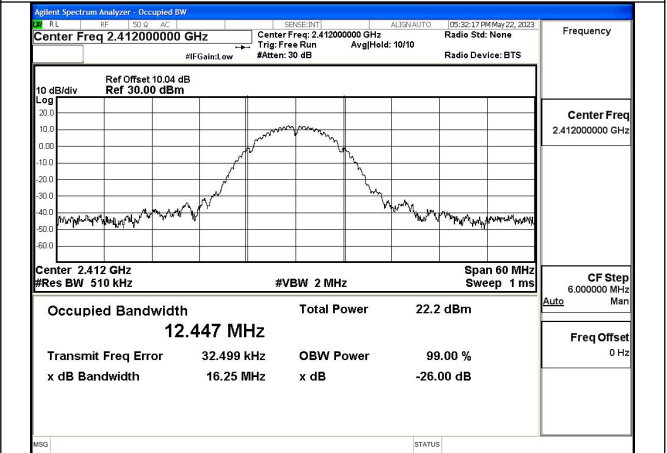

Mode:802.11b Frequency:2412MHz Ant:Chain1