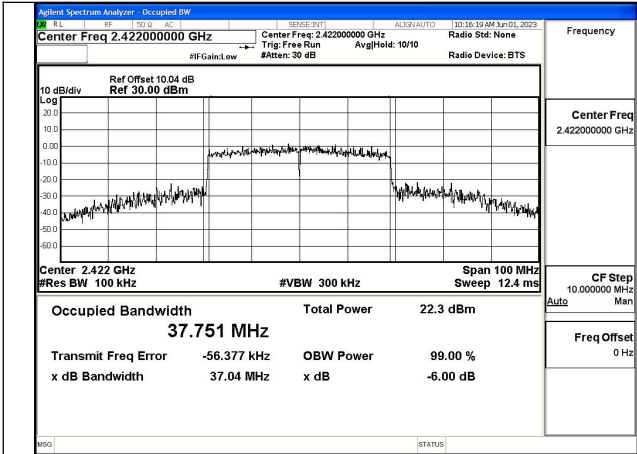

Test Mode: 802.11ax HE40