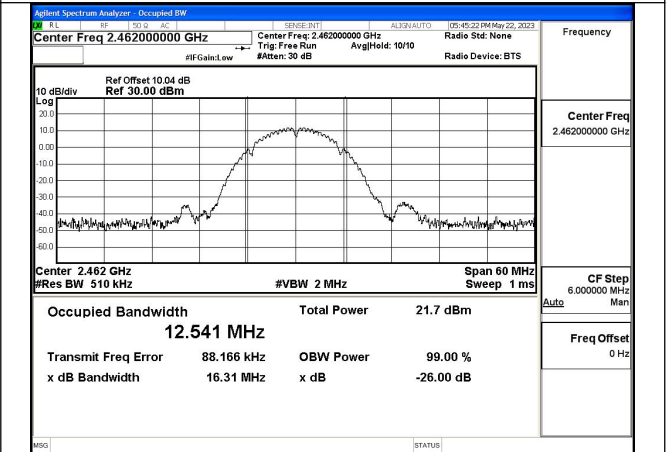

Test Mode: 802.11b

Mode:802.11b Frequency:2412MHz Ant:Chain0

Mode:802.11b Frequency:2437MHz Ant:Chain0

Mode:802.11b Frequency:2462MHz Ant:Chain0

Mode:802.11b Frequency:2412MHz Ant:Chain1

Mode:802.11b Frequency:2437MHz Ant:Chain1