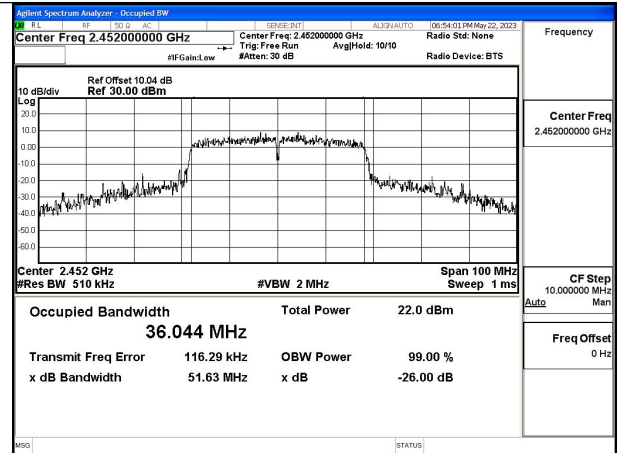

Mode:802.11n HT40 Frequency:2452MHz Ant:Chain1

Test Mode: 802.11ax HE40