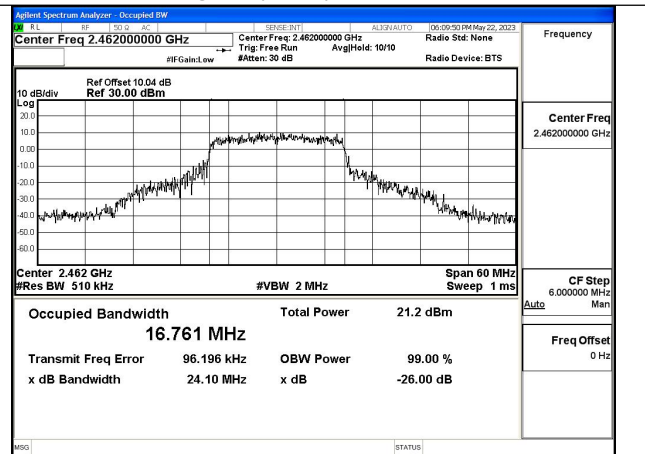

Mode:802.11b Frequency:2462MHz Ant:Chain1

Test Mode: 802.11g

Mode:802.11g Frequency:2412MHz Ant:Chain0

Mode:802.11g Frequency:2437MHz Ant:Chain0

Mode:802.11g Frequency:2462MHz Ant:Chain0

Mode:802.11g Frequency:2412MHz Ant:Chain1