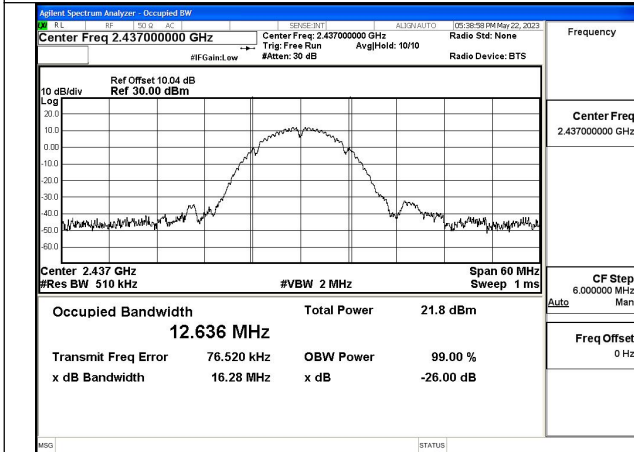

Test Mode: 802.11b

Mode:802.11b Frequency:2412MHz Ant:Chain0

Mode:802.11b Frequency:2437MHz Ant:Chain0

Mode:802.11b Frequency:2462MHz Ant:Chain0

Mode:802.11b Frequency:2412MHz Ant:Chain1

Mode:802.11b Frequency:2437MHz Ant:Chain1

Mode:802.11b Frequency:2462MHz Ant:Chain1

Test Mode: 802.11g

Mode:802.11g Frequency:2412MHz Ant:Chain0

Mode:802.11g Frequency:2437MHz Ant:Chain0

Mode:802.11g Frequency:2462MHz Ant:Chain0

Mode:802.11g Frequency:2412MHz Ant:Chain1