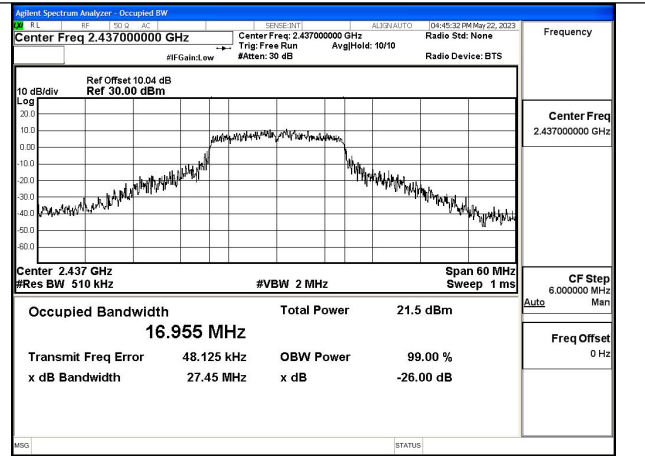

Mode:802.11b Frequency:2437MHz Ant:Chain1

Mode:802.11b Frequency:2462MHz Ant:Chain1

Test Mode: 802.11g

Mode:802.11g Frequency:2412MHz Ant:Chain0

Mode:802.11g Frequency:2437MHz Ant:Chain0