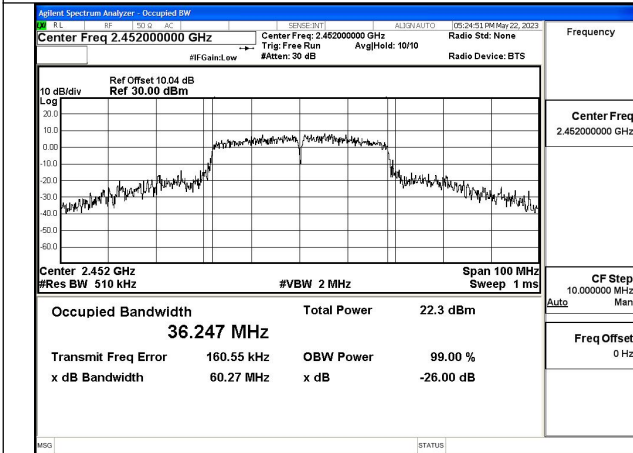

Mode:802.11n HT40 Frequency:2452MHz Ant:Chain0