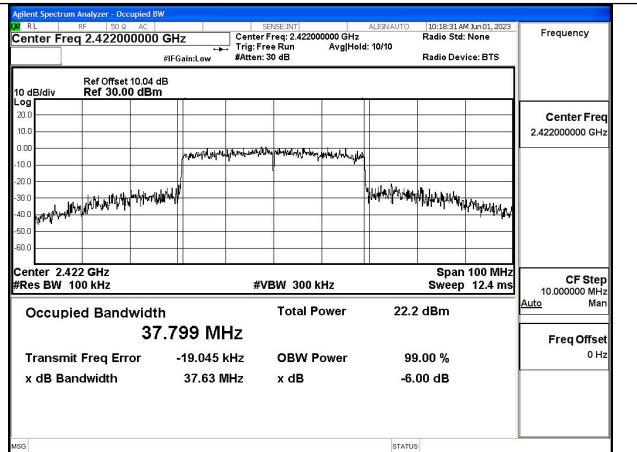

Mode:802.11ax HE40 Tone:484T Frequency:2452MHz  
Ant:Chain0

Mode:802.11ax HE40 Tone:484T Frequency:2422MHz  
Ant:Chain1