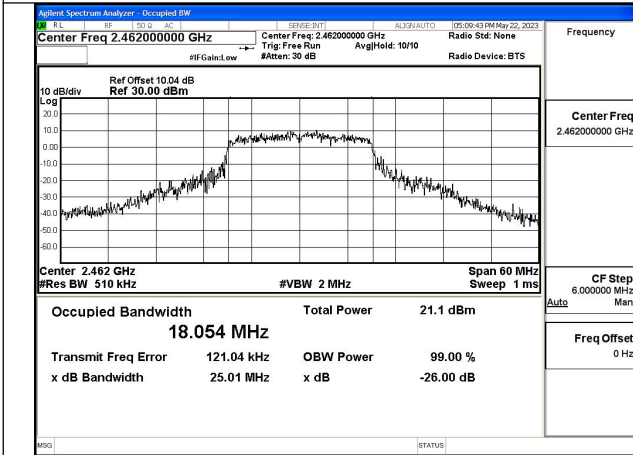

Mode:802.11g Frequency:2437MHz Ant:Chain1

Mode:802.11g Frequency:2462MHz Ant:Chain1

Test Mode: 802.11n HT20

Mode:802.11n HT20 Frequency:2412MHz Ant:Chain0

Mode:802.11n HT20 Frequency:2437MHz Ant:Chain0

Mode:802.11n HT20 Frequency:2462MHz Ant:Chain0