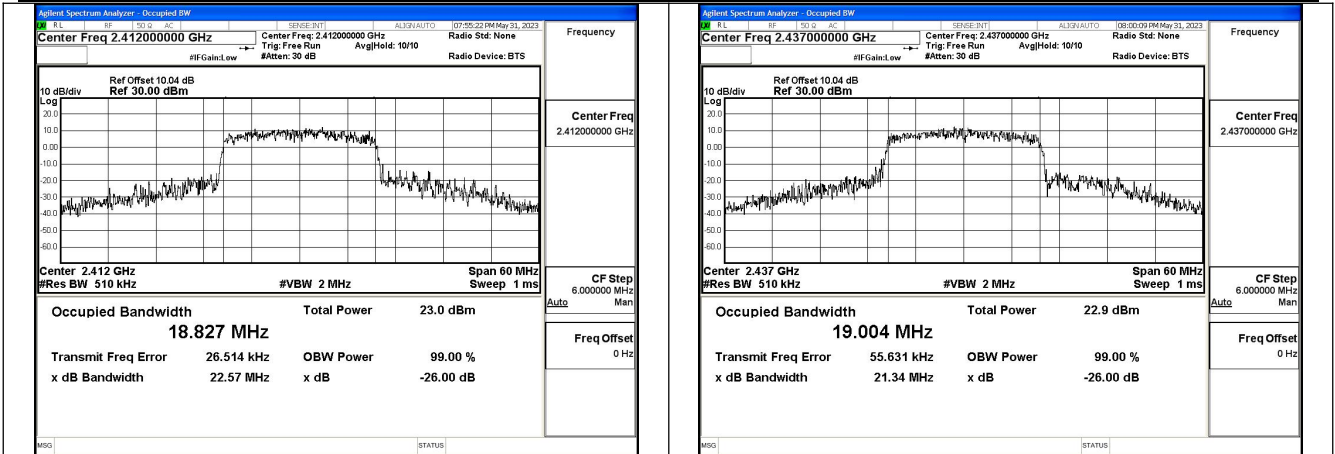

Mode:802.11ax HE20 Tone:242T Frequency:2412MHz
Ant:Chain0

Mode:802.11ax HE20 Tone:242T Frequency:2437MHz
Ant:Chain0