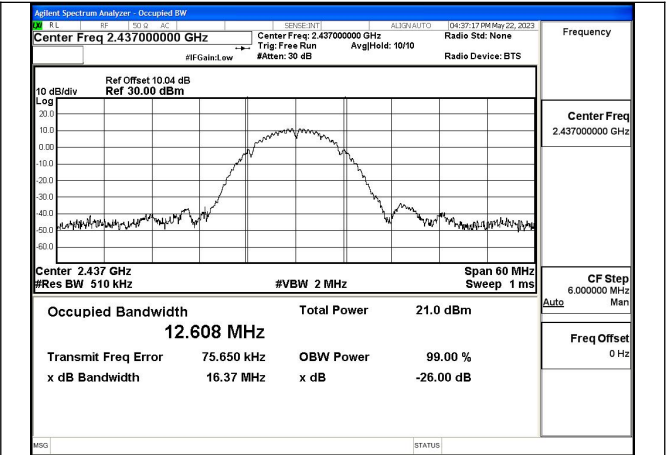

Mode:802.11b Frequency:2437MHz Ant:Chain0

Test Mode	Antenna	99% bandwidth (MHz)		
		Channel No.3	Channel No.6	Channel No.9
		2422MHz	2437MHz	2452MHz
802.11n HT40	Chain0	36.059	36.279	36.247
802.11n HT40	Chain1	36.242	36.137	36.044
802.11ax HE40	Chain0	37.665	37.862	37.852
802.11ax HE40	Chain1	38.052	37.841	37.759

Test Mode: 802.11b