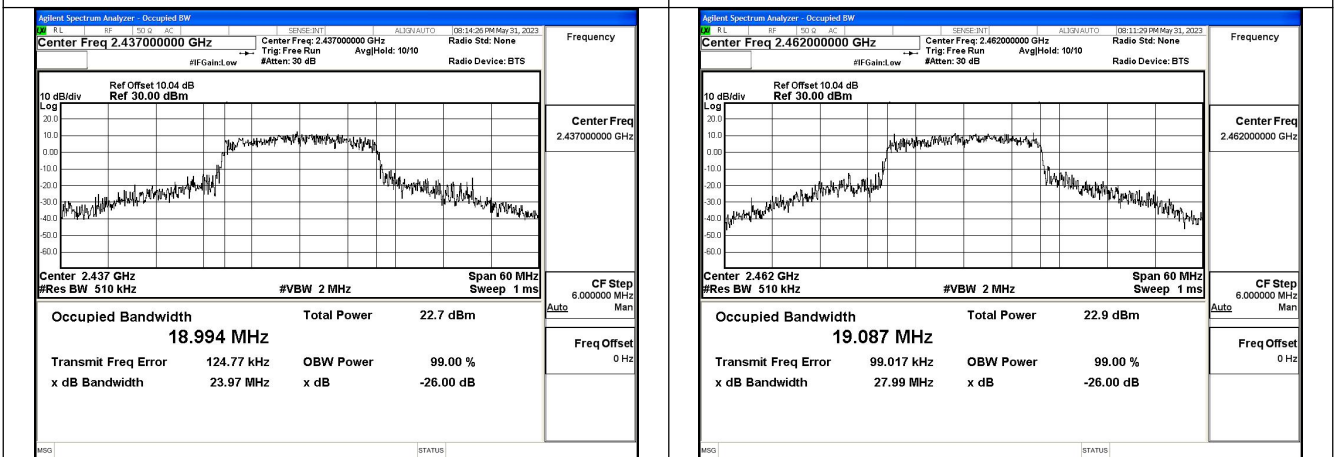

Mode:802.11n HT20 Frequency:2412MHz Ant:Chain1

Mode:802.11n HT20 Frequency:2437MHz Ant:Chain1

Mode:802.11n HT20 Frequency:2462MHz Ant:Chain1

Test Mode: 802.11ax HE20

Mode:802.11ax HE20 Tone:242T Frequency:2412MHz  
Ant:Chain0

Mode:802.11ax HE20 Tone:242T Frequency:2437MHz  
Ant:Chain0

Mode:802.11ax HE20 Tone:242T Frequency:2462MHz  
Ant:Chain0

Mode:802.11ax HE20 Tone:242T Frequency:2412MHz  
Ant:Chain1

Mode:802.11ax HE20 Tone:242T Frequency:2437MHz  
Ant:Chain1