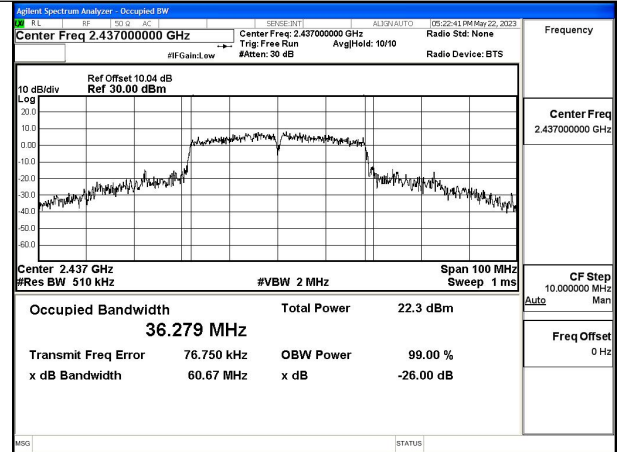

Mode:802.11ax HE20 Tone:242T Frequency:2437MHz  
Ant:Chain0

Mode:802.11ax HE20 Tone:242T Frequency:2462MHz  
Ant:Chain0

Mode:802.11ax HE20 Tone:242T Frequency:2412MHz  
Ant:Chain1

Mode:802.11ax HE20 Tone:242T Frequency:2437MHz  
Ant:Chain1

Mode:802.11ax HE20 Tone:242T Frequency:2462MHz  
Ant:Chain1

Test Mode: 802.11n HT40

Mode:802.11n HT40 Frequency:2422MHz Ant:Chain0

Mode:802.11n HT40 Frequency:2437MHz Ant:Chain0

Mode:802.11n HT40 Frequency:2452MHz Ant:Chain0