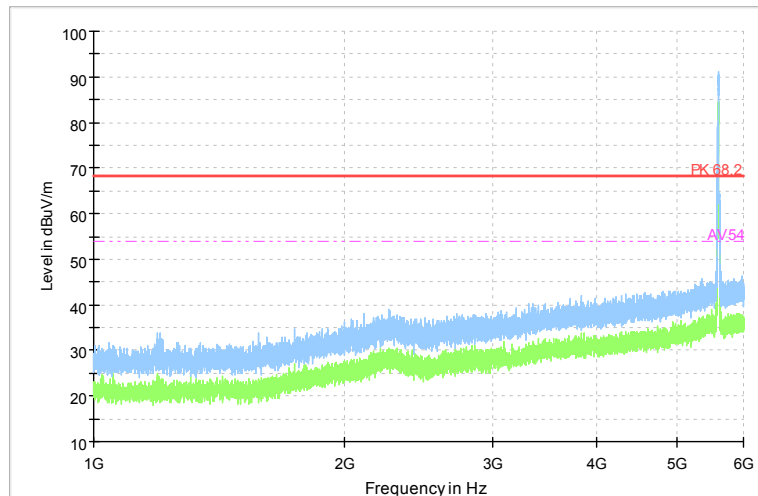

Full Spectrum

Comment

Frequency Range: 1GHz -6GHz
Detector: Av mode and PK mode
Test Mode: 802.11ac(VHT20)