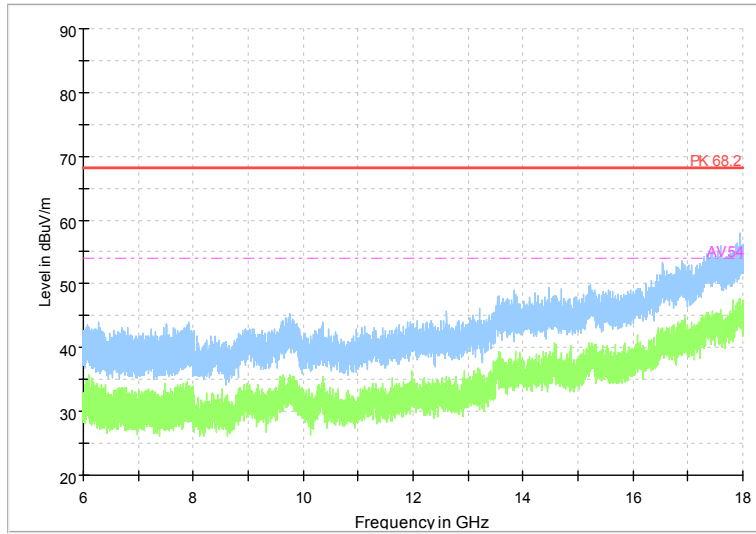

Full Spectrum

Frequency Range: 6GHz -18GHz
 Detector: Av mode and PK mode
 Test Mode: 802.11ac(VHT20)

Full Spectrum

Comment

Frequency Range: 18GHz -40GHz
 Detector: Av mode and PK mode
 Test Mode: 802.11ac(VHT20)

Carrier frequency (MHz): 5510
 Channel No.:102

Full Spectrum

Comment

Frequency Range: 30MHz -1GHz
Detector: QP mode
Test Mode: 802.11n(HT40)

Full Spectrum

Comment

Frequency Range: 1GHz -6GHz
Detector: Av mode and PK mode
Modulation type: 802.11n(HT40)

Full Spectrum

Frequency Range: 6GHz -18GHz
 Detector: Av mode and PK mode
 Modulation type: 802.11n(HT40)

Full Spectrum

Comment

Frequency Range: 18GHz -40GHz
 Detector: Av mode and PK mode
 Modulation type: 802.11n(HT40)