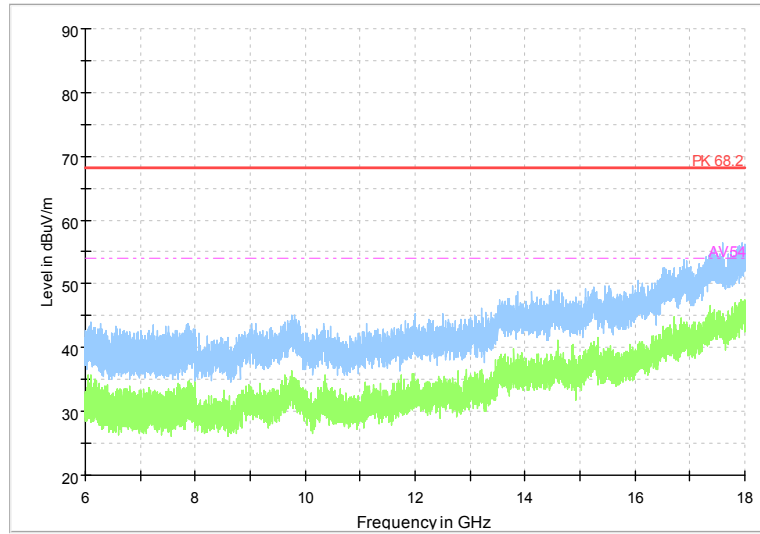

Full Spectrum

Frequency Range: 6GHz -18GHz
 Detector: Av mode and PK mode
 Modulation type: 802.11a

Full Spectrum

Comment

Frequency Range: 18GHz -40GHz
 Detector: Av mode and PK mode
 Modulation type: 802.11a

Full Spectrum

Comment

Frequency Range: 30MHz -1GHz
 Detector: QP mode
 Test Mode: 802.11n(HT20)

Full Spectrum

Comment

Frequency Range: 1GHz -6GHz
 Detector: Av mode and PK mode
 Modulation type: 802.11n(HT20)

Full Spectrum

Frequency Range: 6GHz -18GHz
 Detector: Av mode and PK mode
 Modulation type: 802.11n(HT20)

Full Spectrum

Comment

Frequency Range: 18GHz -40GHz
 Detector: Av mode and PK mode
 Modulation type: 802.11n(HT20)