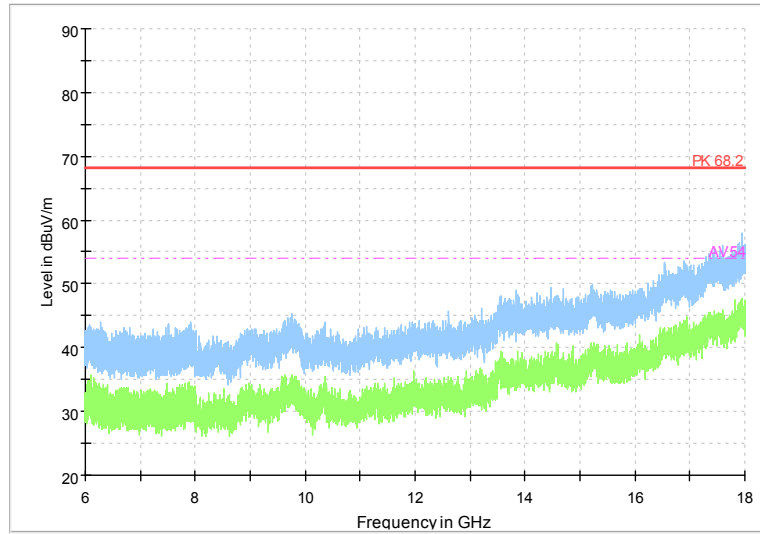

Full Spectrum

Frequency Range: 6GHz -18GHz
 Detector: Av mode and PK mode
 Test Mode: 802.11ac(VHT40)

Full Spectrum

Comment

Frequency Range: 18GHz -40GHz
 Detector: Av mode and PK mode
 Test Mode: 802.11ac(VHT40)

Carrier frequency (MHz): 5310

Channel No.:62

Full Spectrum

Comment

Frequency Range: 30MHz -1GHz
 Detector: QP mode
 Test Mode: 802.11n(HT40)

Full Spectrum

Comment

Frequency Range: 1GHz -6GHz
 Detector: Av mode and PK mode
 Modulation type: 802.11n(HT40)

Full Spectrum

Frequency Range: 6GHz -18GHz
 Detector: Av mode and PK mode
 Modulation type: 802.11n(HT40)

Full Spectrum

Comment

Frequency Range: 18GHz -40GHz
 Detector: Av mode and PK mode
 Modulation type: 802.11n(HT40)