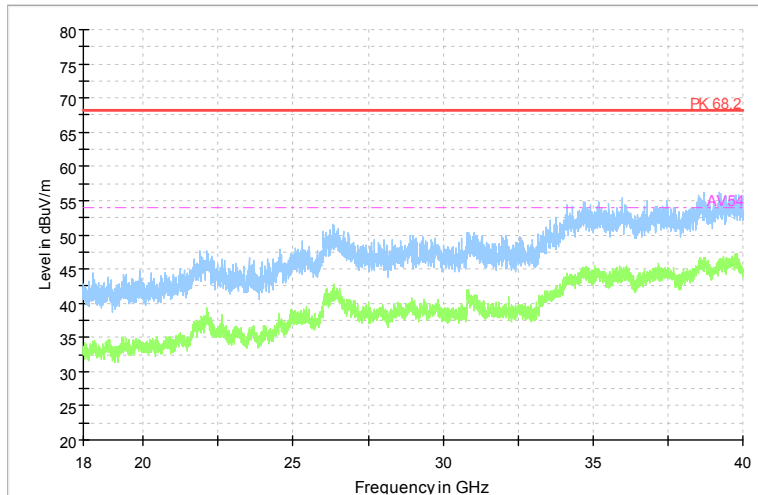

Full Spectrum

Frequency Range: 6GHz -18GHz
 Detector: Av mode and PK mode
 Modulation type: 802.11n(HT20)

Full Spectrum

Comment

Frequency Range: 18GHz -40GHz
 Detector: Av mode and PK mode
 Modulation type: 802.11n(HT20)

Full Spectrum

Comment

Frequency Range: 30MHz -1GHz
 Detector: QP mode
 Test Mode: 802.11ac(VHT20)

Full Spectrum

Comment

Frequency Range: 1GHz -6GHz
 Detector: Av mode and PK mode
 Test Mode: 802.11ac(VHT20)

Full Spectrum

Frequency Range: 6GHz -18GHz
 Detector: Av mode and PK mode
 Test Mode: 802.11ac(VHT20)

Full Spectrum

Comment

Frequency Range: 18GHz -40GHz
 Detector: Av mode and PK mode
 Test Mode: 802.11ac(VHT20)