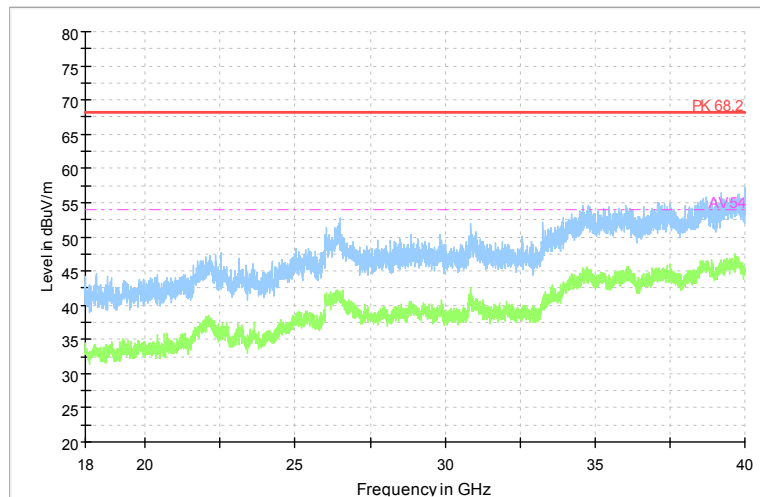

Full Spectrum

Frequency Range: 6GHz -18GHz
 Detector: Av mode and PK mode
 Modulation type: 802.11a

Full Spectrum

Comment

Frequency Range: 18GHz -40GHz
 Detector: Av mode and PK mode
 Modulation type: 802.11a

Full Spectrum

Comment

Frequency Range: 30MHz -1GHz
 Detector: QP mode
 Test Mode: 802.11n(HT20)

Full Spectrum

Comment

Frequency Range: 1GHz -6GHz
 Detector: Av mode and PK mode
 Modulation type: 802.11n(HT20)

Full Spectrum

Frequency Range: 6GHz -18GHz
 Detector: Av mode and PK mode
 Modulation type: 802.11n(HT20)

Full Spectrum

Comment

Frequency Range: 18GHz -40GHz
 Detector: Av mode and PK mode
 Modulation type: 802.11n(HT20)