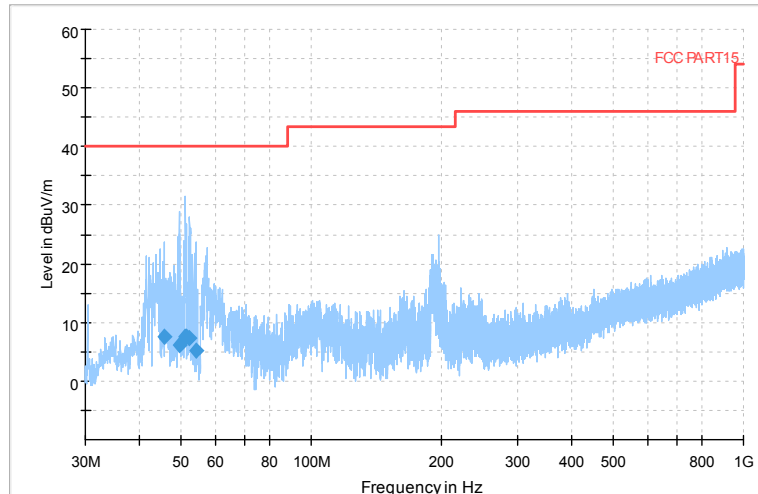

Full Spectrum

Comment

Frequency Range: 30MHz -1GHz
Detector: QP mode
Test Mode: 802.11ac(VHT20)