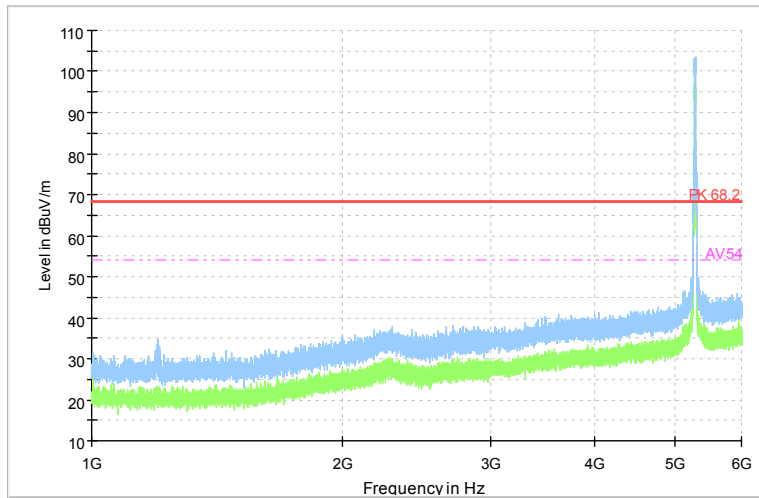

Full Spectrum

Comment

Frequency Range: 30MHz -1GHz
 Detector: QP mode
 Test Mode: 802.11ac(VHT20)

Full Spectrum

Comment

Frequency Range: 1GHz -6GHz
 Detector: Av mode and PK mode
 Test Mode: 802.11ac(VHT20)

Full Spectrum

Frequency Range: 6GHz -18GHz
 Detector: Av mode and PK mode
 Test Mode: 802.11ac(VHT20)

Full Spectrum

Comment

Frequency Range: 18GHz -40GHz
 Detector: Av mode and PK mode
 Test Mode: 802.11ac(VHT20)