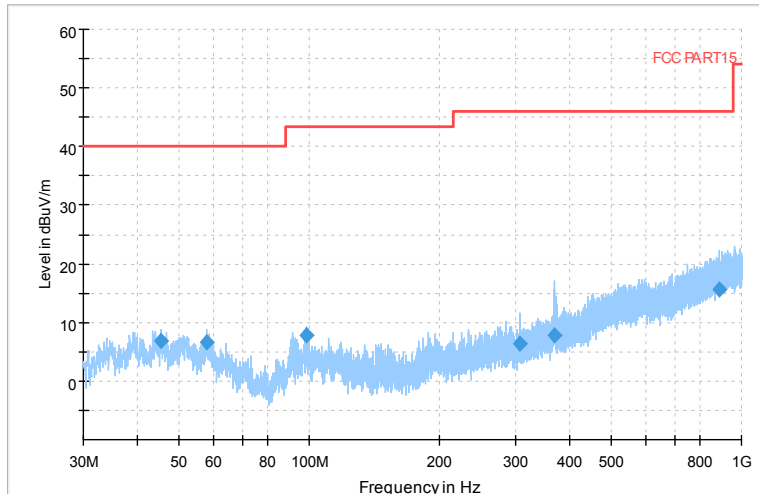

Full Spectrum

Comment

Frequency Range: 30MHz -1GHz
Detector: QP mode
Test Mode: 802.11ac(VHT40)