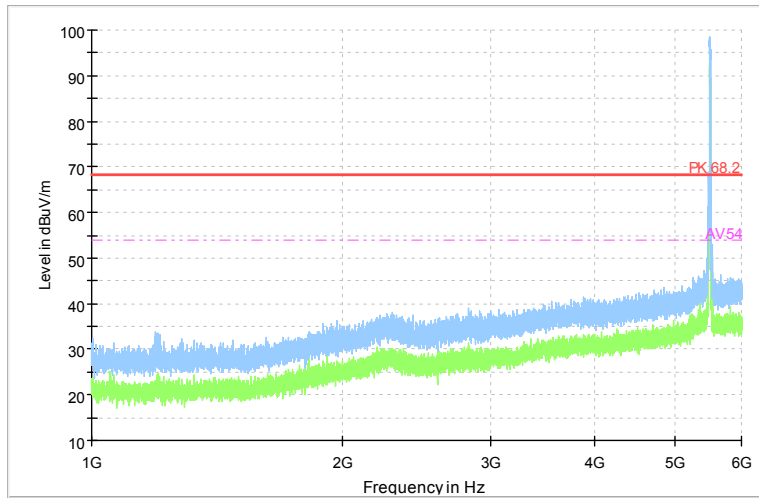

Full Spectrum

Frequency Range: 6GHz -18GHz
 Detector: Av mode and PK mode
 Test Mode: 802.11ac(VHT80)

Full Spectrum

Comment

Frequency Range: 18GHz -40GHz
 Detector: Av mode and PK mode
 Test Mode: 802.11ac(VHT80)

Carrier frequency (MHz): 5500
 Channel No.:100

Full Spectrum

Comment

Frequency Range: 30MHz -1GHz
Detector: QP mode
Test Mode: 802.11a

Full Spectrum

Comment

Frequency Range: 1GHz -6GHz
Detector: Av mode and PK mode
Modulation type: 802.11a

Full Spectrum

Frequency Range: 6GHz -18GHz
 Detector: Av mode and PK mode
 Modulation type: 802.11a

Full Spectrum

Comment

Frequency Range: 18GHz -40GHz
 Detector: Av mode and PK mode
 Modulation type: 802.11a