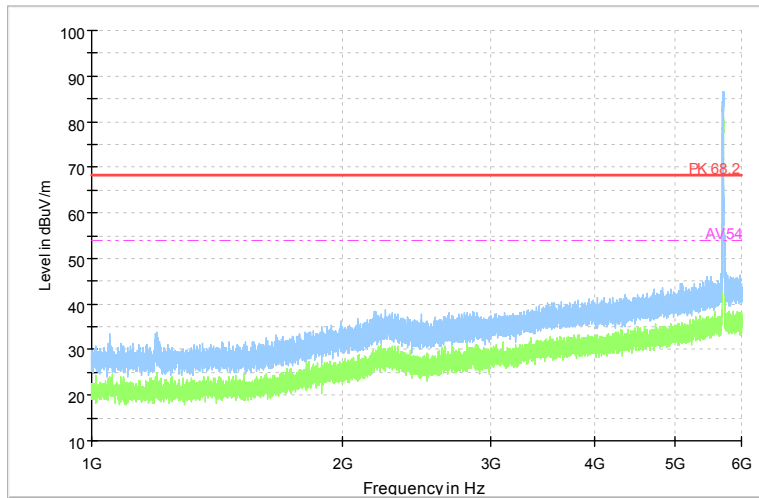

Full Spectrum

Comment

Frequency Range: 1GHz -6GHz
Detector: Av mode and PK mode
Modulation type: 802.11n(HT20)