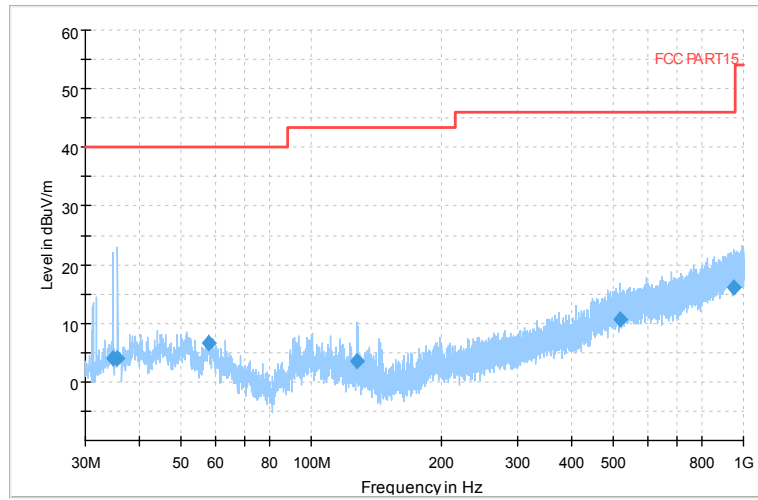

Channel No.:62

Full Spectrum

Comment

Frequency Range: 30MHz -1GHz
Detector: QP mode
Test Mode: 802.11n(HT40)