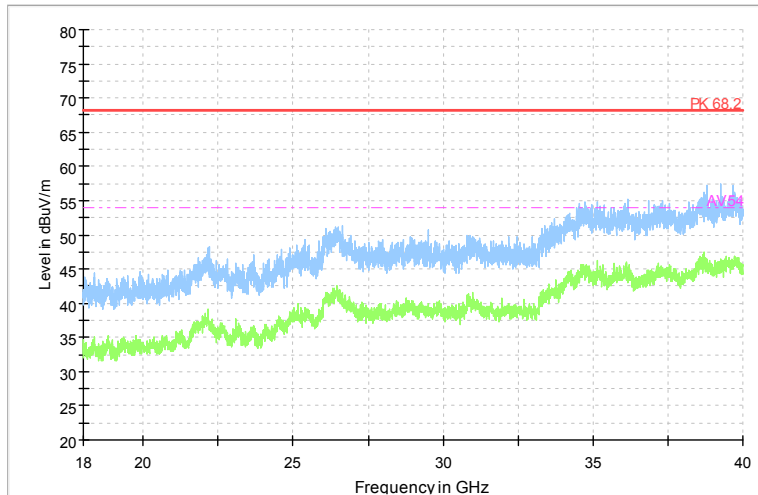

Full Spectrum

Frequency Range: 6GHz -18GHz
 Detector: Av mode and PK mode
 Test Mode: 802.11ac(VHT20)

Full Spectrum

Comment

Frequency Range: 18GHz -40GHz
 Detector: Av mode and PK mode
 Test Mode: 802.11ac(VHT20)

Carrier frequency (MHz): 5720
 Channel No.:144

Comment

Frequency Range: 30MHz -1GHz
 Detector: QP mode
 Test Mode: 802.11a

Comment

Frequency Range: 1GHz -6GHz
 Detector: Av mode and PK mode
 Modulation type: 802.11a

Full Spectrum

Frequency Range: 6GHz -18GHz
 Detector: Av mode and PK mode
 Modulation type: 802.11a

Full Spectrum

Comment
 Frequency Range: 18GHz -40GHz
 Detector: Av mode and PK mode
 Modulation type: 802.11a