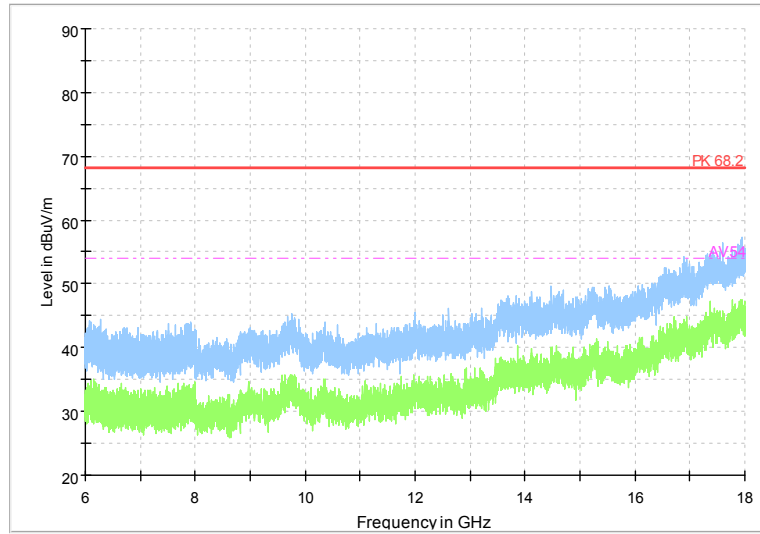

Full Spectrum

Frequency Range: 6GHz -18GHz
 Detector: Av mode and PK mode
 Modulation type: 802.11n(HT40)

Full Spectrum

Comment

Frequency Range: 18GHz -40GHz
 Detector: Av mode and PK mode
 Modulation type: 802.11n(HT40)

Full Spectrum

Comment

Frequency Range: 30MHz -1GHz
 Detector: QP mode
 Test Mode: 802.11ac(VHT40)

Full Spectrum

Comment

Frequency Range: 1GHz -6GHz
 Detector: Av mode and PK mode
 Test Mode: 802.11ac(VHT40)

Full Spectrum

Frequency Range: 6GHz -18GHz
 Detector: Av mode and PK mode
 Test Mode: 802.11ac(VHT40)

Full Spectrum

Comment

Frequency Range: 18GHz -40GHz
 Detector: Av mode and PK mode
 Test Mode: 802.11ac(VHT40)