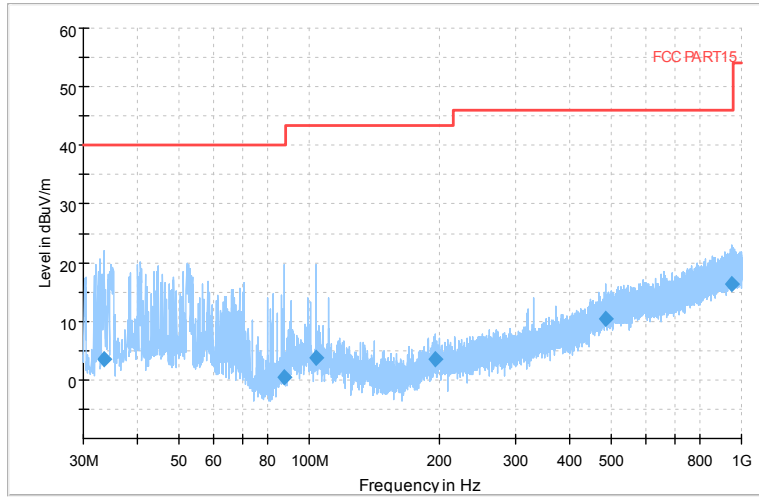

Full Spectrum

Comment

Frequency Range: 30MHz -1GHz
Detector: QP mode
Test Mode: 802.11a