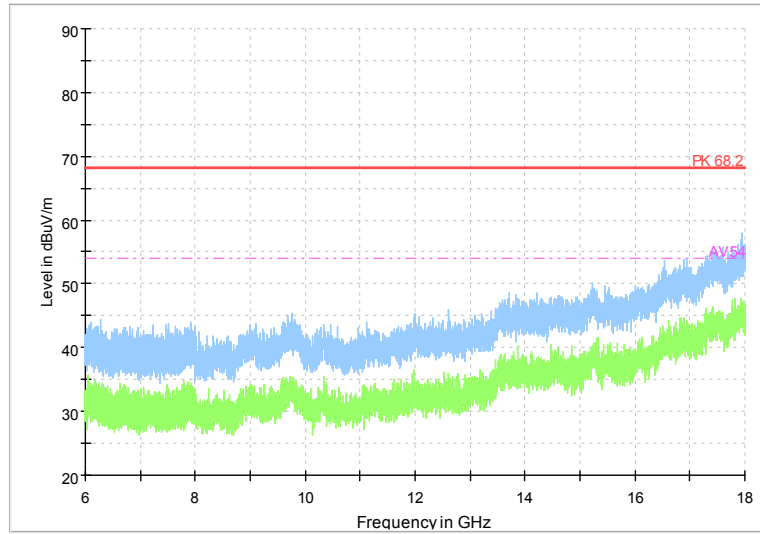

Full Spectrum

Frequency Range: 6GHz -18GHz
 Detector: Av mode and PK mode
 Modulation type: 802.11n(HT20)

Full Spectrum

Comment

Frequency Range: 18GHz -40GHz
 Detector: Av mode and PK mode
 Modulation type: 802.11n(HT20)

Full Spectrum

Comment

Frequency Range: 30MHz -1GHz
Detector: QP mode
Test Mode: 802.11ac(VHT20)

Full Spectrum

Comment

Frequency Range: 1GHz -6GHz
Detector: Av mode and PK mode
Test Mode: 802.11ac(VHT20)

Full Spectrum

Frequency Range: 6GHz -18GHz
 Detector: Av mode and PK mode
 Test Mode: 802.11ac(VHT20)

Full Spectrum

Comment

Frequency Range: 18GHz -40GHz
 Detector: Av mode and PK mode
 Test Mode: 802.11ac(VHT20)

Carrier frequency (MHz): 5600
 Channel No.:120