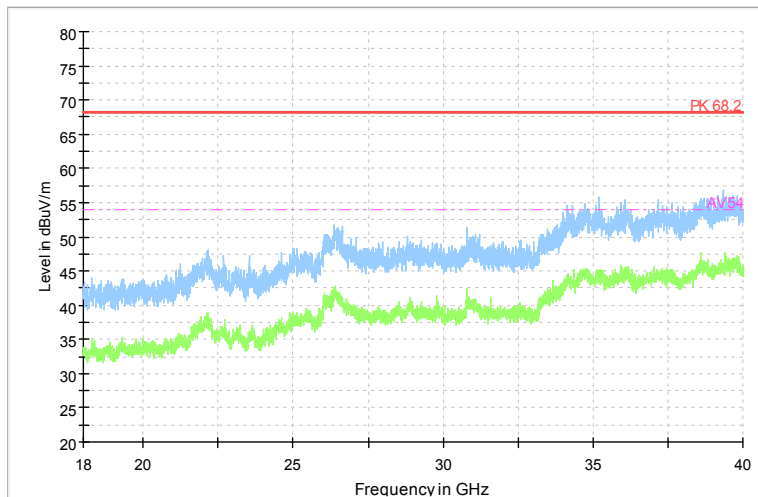

Carrier frequency (MHz): 5290
 Channel No.:58

Full Spectrum

Comment

Frequency Range: 30MHz -1GHz
 Detector: QP mode
 Test Mode: 802.11ac(VHT80)

Full Spectrum

Comment

Frequency Range: 1GHz -6GHz
 Detector: Av mode and PK mode
 Test Mode: 802.11ac(VHT80)

Full Spectrum

Frequency Range: 6GHz -18GHz
 Detector: Av mode and PK mode
 Test Mode: 802.11ac(VHT80)

Full Spectrum

Comment

Frequency Range: 18GHz -40GHz
 Detector: Av mode and PK mode
 Test Mode: 802.11ac(VHT80)