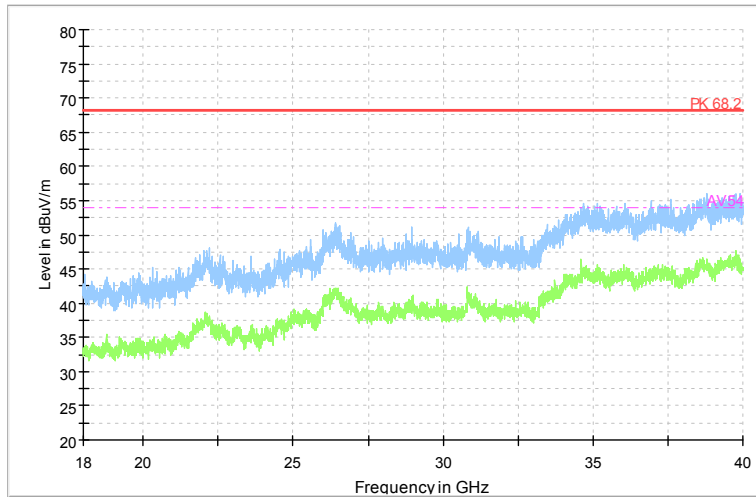

Full Spectrum

Comment

Frequency Range: 18GHz -40GHz
Detector: Av mode and PK mode
Modulation type: 802.11n(HT40)