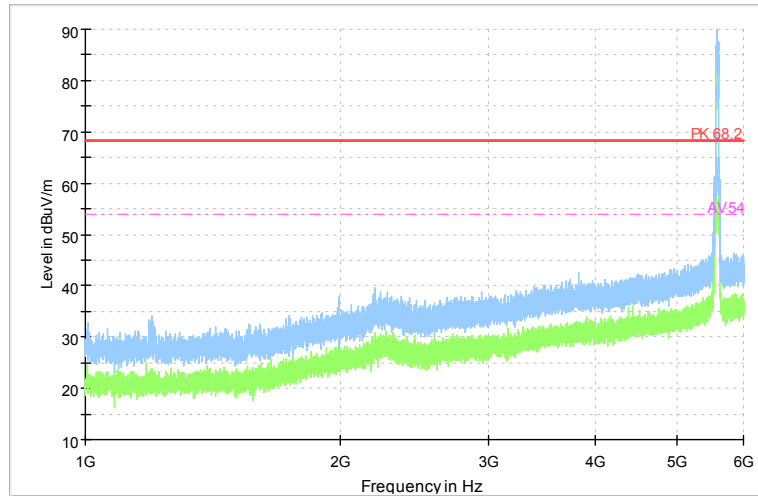

Full Spectrum

Comment

Frequency Range: 1GHz -6GHz
Detector: Av mode and PK mode
Modulation type: 802.11n(HT40)