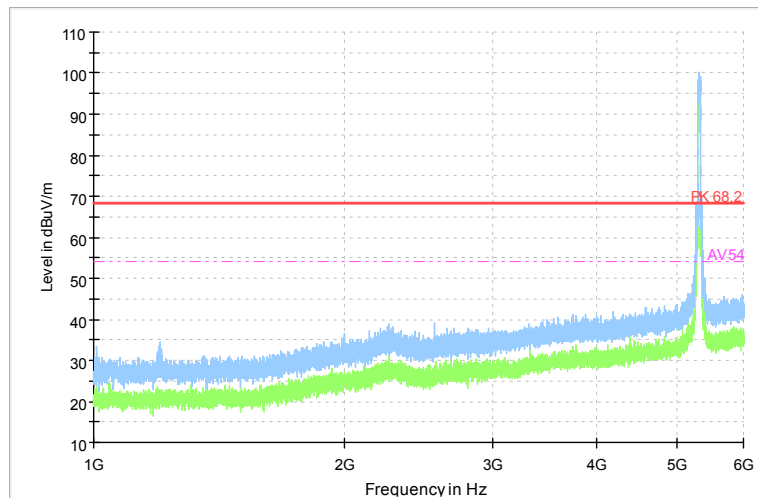

Full Spectrum

Frequency Range: 6GHz -18GHz
 Detector: Av mode and PK mode
 Test Mode: 802.11ac(VHT40)

Full Spectrum

Comment

Frequency Range: 18GHz -40GHz
 Detector: Av mode and PK mode
 Test Mode: 802.11ac(VHT40)

Carrier frequency (MHz): 5310

Channel No.:62

Full Spectrum

Comment

Frequency Range: 30MHz -1GHz
 Detector: QP mode
 Test Mode: 802.11n(HT40)

Full Spectrum

Comment

Frequency Range: 1GHz -6GHz
 Detector: Av mode and PK mode
 Modulation type: 802.11n(HT40)

Full Spectrum

Frequency Range: 6GHz -18GHz
 Detector: Av mode and PK mode
 Modulation type: 802.11n(HT40)

Full Spectrum

Comment

Frequency Range: 18GHz -40GHz
 Detector: Av mode and PK mode
 Modulation type: 802.11n(HT40)