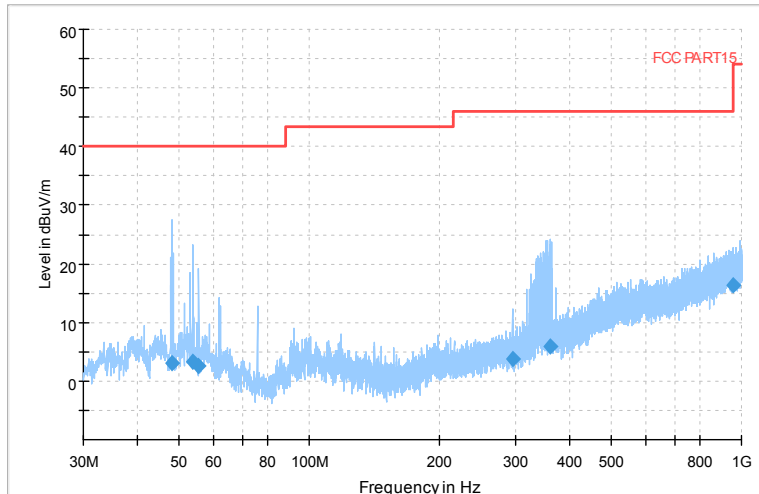

Full Spectrum

Comment

Frequency Range: 30MHz -1GHz
 Detector: QP mode
 Test Mode: 802.11ac(VHT20)

Full Spectrum

Comment

Frequency Range: 1GHz -6GHz
 Detector: Av mode and PK mode
 Test Mode: 802.11ac(VHT20)

Full Spectrum

Frequency Range: 6GHz -18GHz
 Detector: Av mode and PK mode
 Test Mode: 802.11ac(VHT20)

Full Spectrum

Comment

Frequency Range: 18GHz -40GHz
 Detector: Av mode and PK mode
 Test Mode: 802.11ac(VHT20)