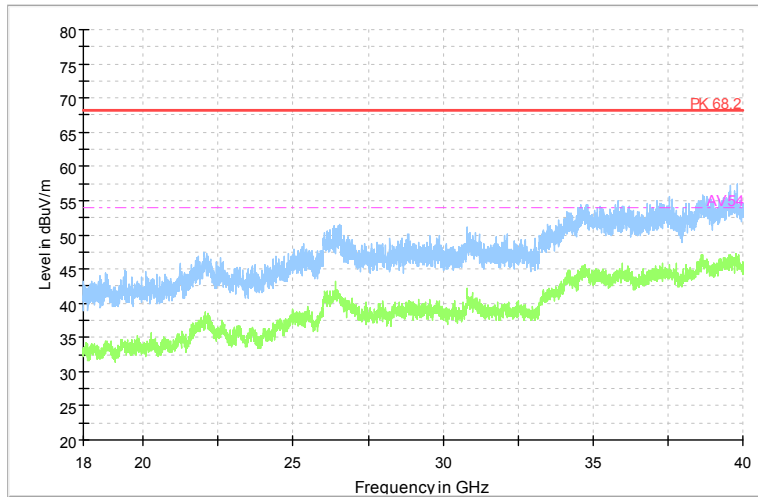

Frequency Range: 6GHz -18GHz
 Detector: Av mode and PK mode
 Test Mode: 802.11ac(VHT20)

Full Spectrum

Comment

Frequency Range: 18GHz -40GHz
 Detector: Av mode and PK mode
 Test Mode: 802.11ac(VHT20)

Carrier frequency (MHz): 5270
 Channel No.:54

Full Spectrum

Comment

Frequency Range: 30MHz -1GHz
 Detector: QP mode
 Test Mode: 802.11n(HT40)

Full Spectrum

Comment

Frequency Range: 1GHz -6GHz
 Detector: Av mode and PK mode
 Modulation type: 802.11n(HT40)

Full Spectrum

Frequency Range: 6GHz -18GHz
 Detector: Av mode and PK mode
 Modulation type: 802.11n(HT40)

Full Spectrum

Comment

Frequency Range: 18GHz -40GHz
 Detector: Av mode and PK mode
 Modulation type: 802.11n(HT40)