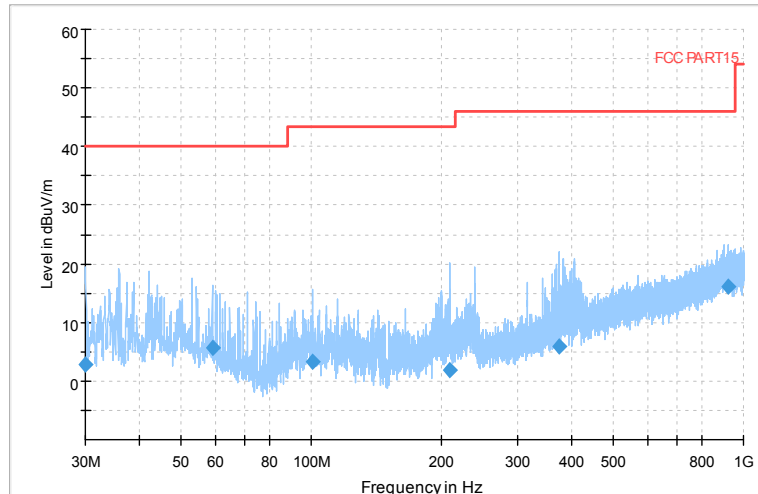

Full Spectrum

Comment

Frequency Range: 30MHz -1GHz
Detector: QP mode
Test Mode: 802.11n(HT20)