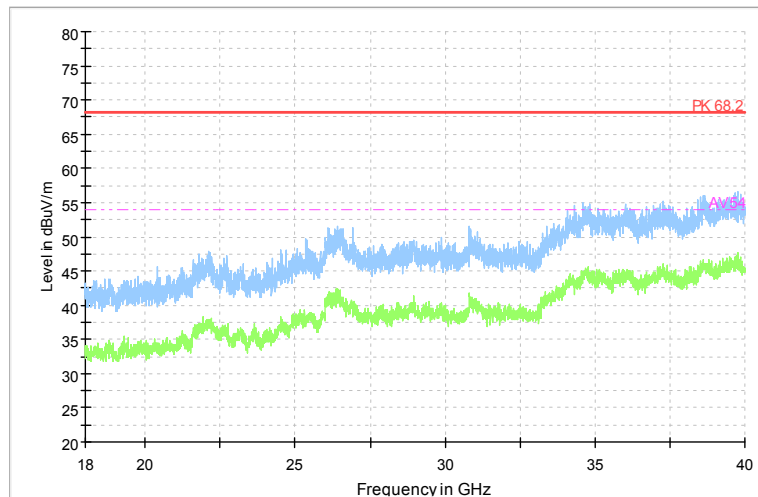

Full Spectrum

Frequency Range: 6GHz -18GHz
 Detector: Av mode and PK mode
 Modulation type: 802.11n(HT20)

Full Spectrum

Comment

Frequency Range: 18GHz -40GHz
 Detector: Av mode and PK mode
 Modulation type: 802.11n(HT20)

Full Spectrum

Comment

Frequency Range: 30MHz -1GHz
Detector: QP mode
Test Mode: 802.11ac(VHT20)

Full Spectrum

Comment

Frequency Range: 1GHz -6GHz
Detector: Av mode and PK mode
Test Mode: 802.11ac(VHT20)

Full Spectrum

Frequency Range: 6GHz -18GHz
 Detector: Av mode and PK mode
 Test Mode: 802.11ac(VHT20)

Full Spectrum

Comment

Frequency Range: 18GHz -40GHz
 Detector: Av mode and PK mode
 Test Mode: 802.11ac(VHT20)

Carrier frequency (MHz): 5270
 Channel No.:54