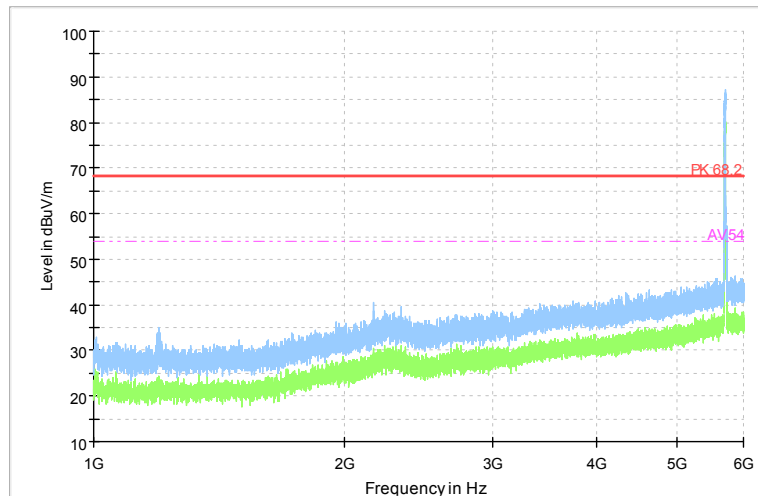

Full Spectrum

Comment

Frequency Range: 1GHz -6GHz
Detector: Av mode and PK mode
Test Mode: 802.11ac(VHT20)