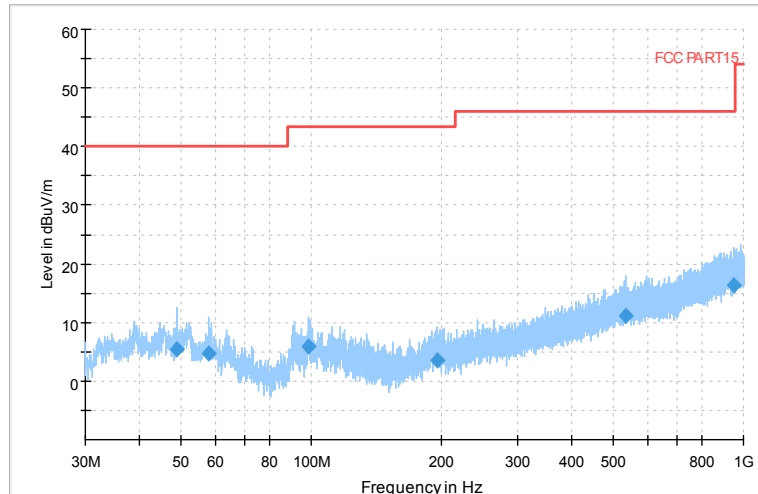

Full Spectrum

Comment

Frequency Range: 30MHz -1GHz
Detector: QP mode
Test Mode: 802.11ac(VHT40)