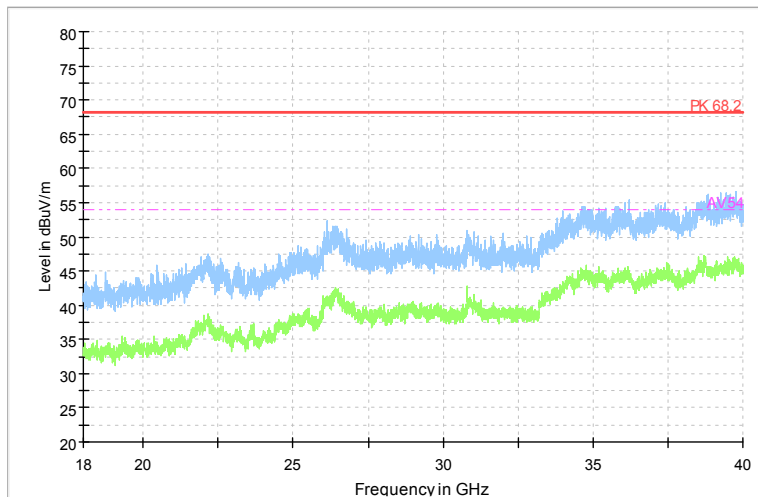

Frequency Range: 6GHz -18GHz
 Detector: Av mode and PK mode
 Modulation type: 802.11n(HT20)

Full Spectrum

Comment

Frequency Range: 18GHz -40GHz
 Detector: Av mode and PK mode
 Modulation type: 802.11n(HT20)

Full Spectrum

Comment

Frequency Range: 30MHz -1GHz
 Detector: QP mode
 Test Mode: 802.11ac(VHT20)

Full Spectrum

Comment

Frequency Range: 1GHz -6GHz
 Detector: Av mode and PK mode
 Test Mode: 802.11ac(VHT20)

Full Spectrum

Frequency Range: 6GHz -18GHz
 Detector: Av mode and PK mode
 Test Mode: 802.11ac(VHT20)

Full Spectrum

Comment

Frequency Range: 18GHz -40GHz
 Detector: Av mode and PK mode
 Test Mode: 802.11ac(VHT20)