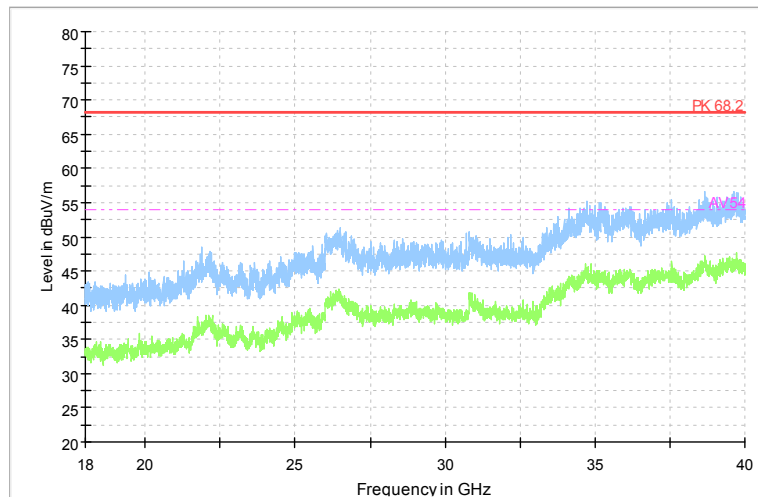

Full Spectrum

Frequency Range: 6GHz -18GHz
 Detector: Av mode and PK mode
 Modulation type: 802.11n(HT40)

Full Spectrum

Comment

Frequency Range: 18GHz -40GHz
 Detector: Av mode and PK mode
 Modulation type: 802.11n(HT40)

Full Spectrum

Comment

Frequency Range: 30MHz -1GHz
Detector: QP mode
Test Mode: 802.11ac(VHT40)

Full Spectrum

Comment

Frequency Range: 1GHz -6GHz
Detector: Av mode and PK mode
Test Mode: 802.11ac(VHT40)

Full Spectrum

Frequency Range: 6GHz -18GHz
 Detector: Av mode and PK mode
 Test Mode: 802.11ac(VHT40)

Full Spectrum

Comment

Frequency Range: 18GHz -40GHz
 Detector: Av mode and PK mode
 Test Mode: 802.11ac(VHT40)

Carrier frequency (MHz): 5590
 Channel No.:118