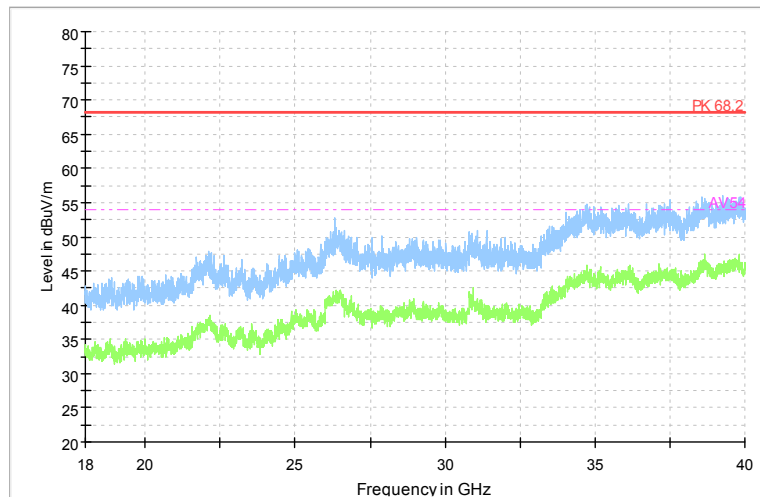

Full Spectrum

Comment

Frequency Range: 30MHz -1GHz
 Detector: QP mode
 Test Mode: 802.11ac(VHT20)

Full Spectrum

Comment

Frequency Range: 1GHz -6GHz
 Detector: Av mode and PK mode
 Test Mode: 802.11ac(VHT20)

Full Spectrum

Frequency Range: 6GHz -18GHz
 Detector: Av mode and PK mode
 Test Mode: 802.11ac(VHT20)

Full Spectrum

Comment

Frequency Range: 18GHz -40GHz
 Detector: Av mode and PK mode
 Test Mode: 802.11ac(VHT20)