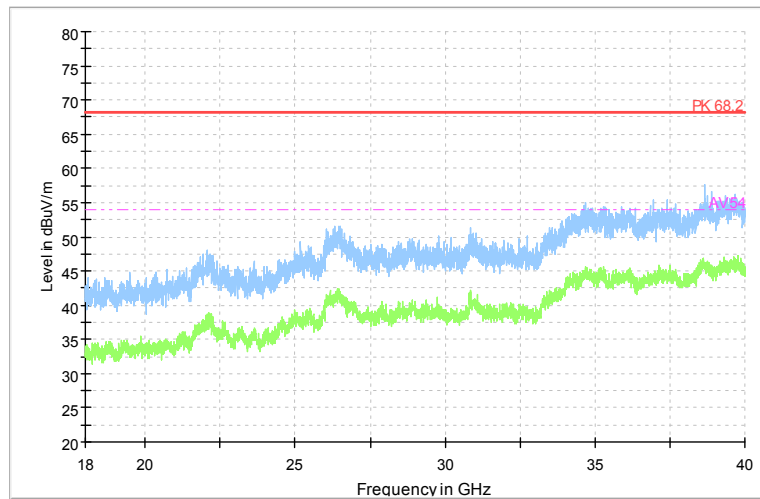

Full Spectrum

Frequency Range: 6GHz -18GHz
 Detector: Av mode and PK mode
 Test Mode: 802.11ac(VHT40)

Full Spectrum

Comment

Frequency Range: 18GHz -40GHz
 Detector: Av mode and PK mode
 Test Mode: 802.11ac(VHT40)

Carrier frequency (MHz): 5310

Channel No.:62

Full Spectrum

Comment

Frequency Range: 30MHz -1GHz
 Detector: QP mode
 Test Mode: 802.11n(HT40)

Full Spectrum

Comment

Frequency Range: 1GHz -6GHz
 Detector: Av mode and PK mode
 Modulation type: 802.11n(HT40)

Full Spectrum

Frequency Range: 6GHz -18GHz
 Detector: Av mode and PK mode
 Modulation type: 802.11n(HT40)

Full Spectrum

Comment

Frequency Range: 18GHz -40GHz
 Detector: Av mode and PK mode
 Modulation type: 802.11n(HT40)