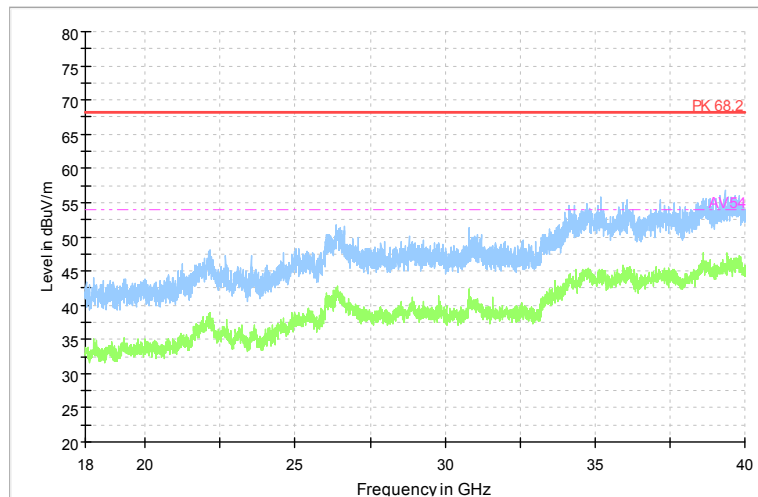

Full Spectrum

Frequency Range: 6GHz -18GHz
 Detector: Av mode and PK mode
 Test Mode: 802.11ac(VHT80)

Full Spectrum

Comment

Frequency Range: 18GHz -40GHz
 Detector: Av mode and PK mode
 Test Mode: 802.11ac(VHT80)

Carrier frequency (MHz): 5500
 Channel No.:100

Full Spectrum

Comment

Frequency Range: 30MHz -1GHz
Detector: QP mode
Test Mode: 802.11a

Full Spectrum

Comment

Frequency Range: 1GHz -6GHz
Detector: Av mode and PK mode
Modulation type: 802.11a

Full Spectrum

Frequency Range: 6GHz -18GHz
 Detector: Av mode and PK mode
 Modulation type: 802.11a

Full Spectrum

Comment

Frequency Range: 18GHz -40GHz
 Detector: Av mode and PK mode
 Modulation type: 802.11a