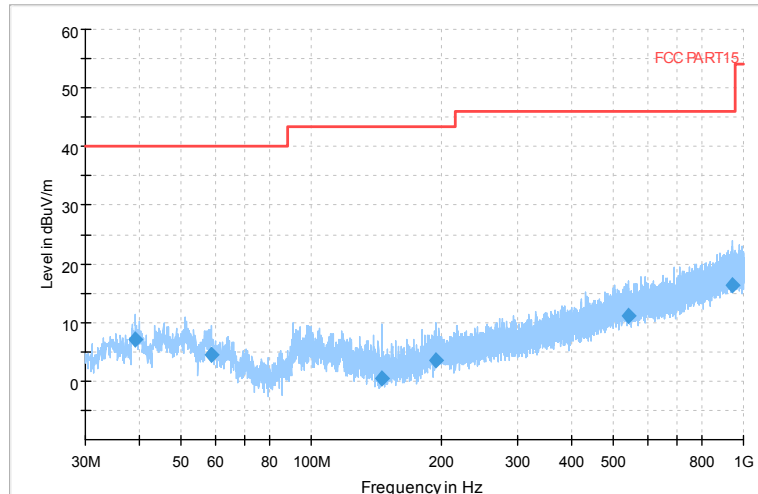

Full Spectrum

Comment

Frequency Range: 30MHz -1GHz
Detector: QP mode
Test Mode: 802.11n(HT40)