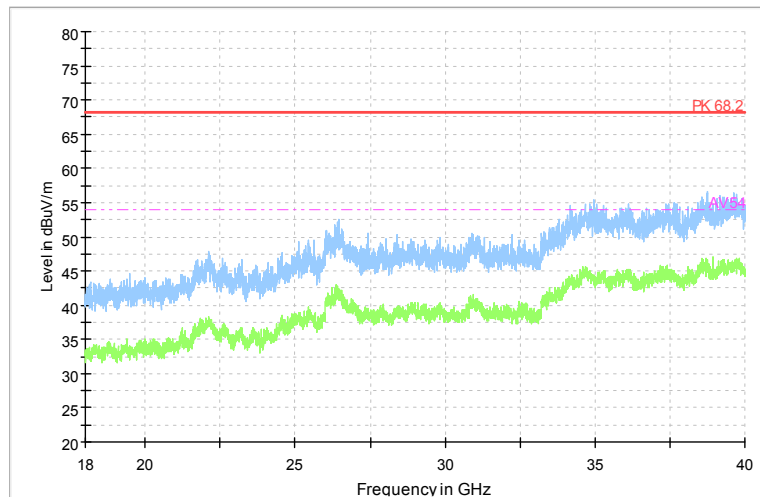

Full Spectrum

Frequency Range: 6GHz -18GHz
 Detector: Av mode and PK mode
 Modulation type: 802.11n(HT20)

Full Spectrum

Comment

Frequency Range: 18GHz -40GHz
 Detector: Av mode and PK mode
 Modulation type: 802.11n(HT20)

Full Spectrum

Comment

Frequency Range: 30MHz -1GHz
Detector: QP mode
Test Mode: 802.11ac(VHT20)

Full Spectrum

Comment

Frequency Range: 1GHz -6GHz
Detector: Av mode and PK mode
Test Mode: 802.11ac(VHT20)

Full Spectrum

Frequency Range: 6GHz -18GHz
 Detector: Av mode and PK mode
 Test Mode: 802.11ac(VHT20)

Full Spectrum

Comment

Frequency Range: 18GHz -40GHz
 Detector: Av mode and PK mode
 Test Mode: 802.11ac(VHT20)

Carrier frequency (MHz): 5600
 Channel No.:120