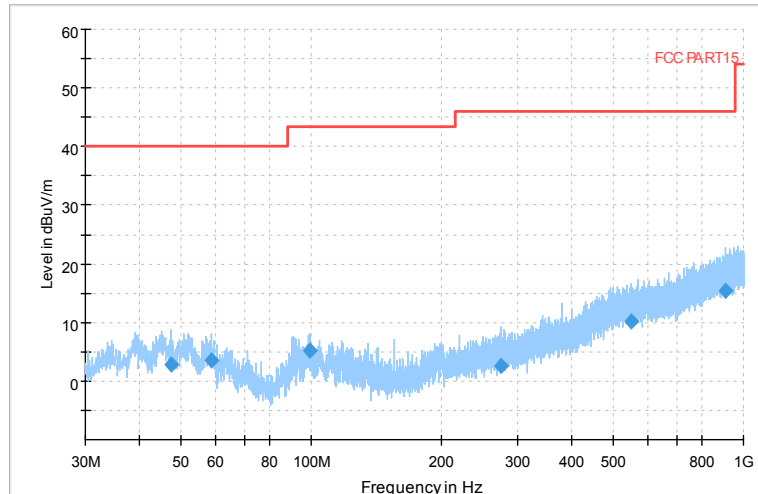

Full Spectrum

Comment

Frequency Range: 30MHz -1GHz
Detector: QP mode
Test Mode: 802.11ac(VHT20)