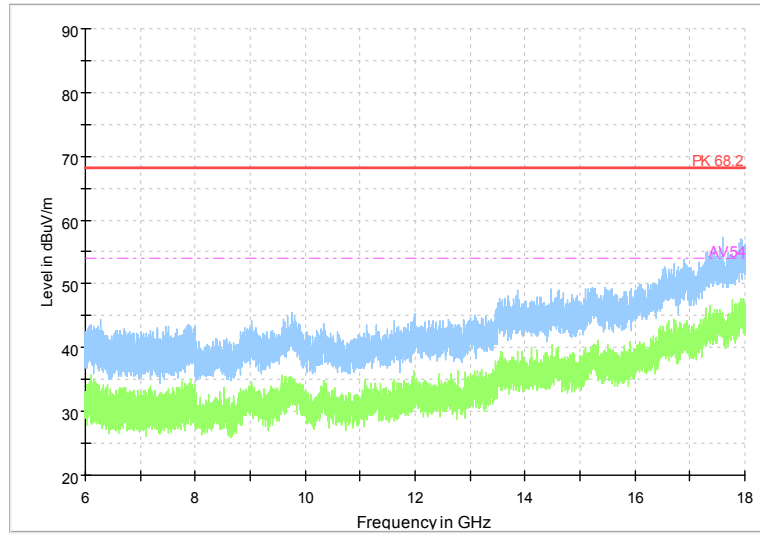

Full Spectrum

Frequency Range: 6GHz -18GHz
 Detector: Av mode and PK mode
 Modulation type: 802.11a

Full Spectrum

Comment

Frequency Range: 18GHz -40GHz
 Detector: Av mode and PK mode
 Modulation type: 802.11a

Full Spectrum

Comment

Frequency Range: 30MHz -1GHz
 Detector: QP mode
 Test Mode: 802.11n(HT20)

Full Spectrum

Comment

Frequency Range: 1GHz -6GHz
 Detector: Av mode and PK mode
 Modulation type: 802.11n(HT20)

Full Spectrum

Frequency Range: 6GHz -18GHz
 Detector: Av mode and PK mode
 Modulation type: 802.11n(HT20)

Full Spectrum

Comment

Frequency Range: 18GHz -40GHz
 Detector: Av mode and PK mode
 Modulation type: 802.11n(HT20)