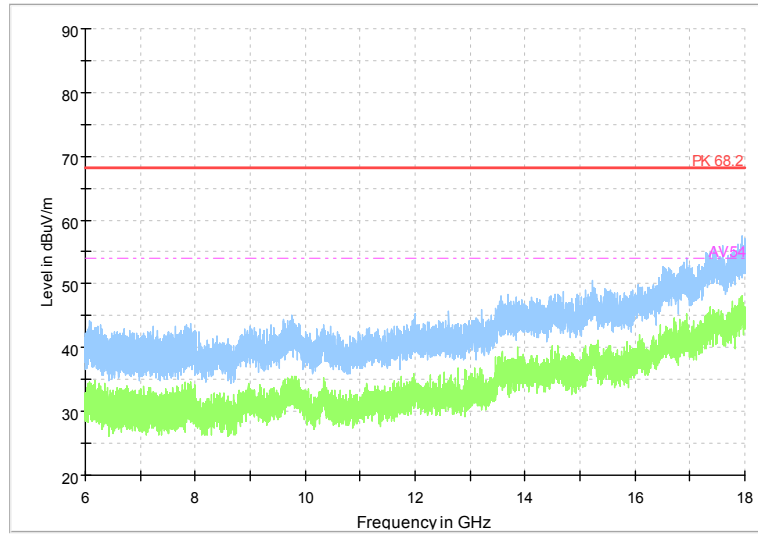

Full Spectrum

Frequency Range: 6GHz -18GHz
Detector: Av mode and PK mode
Test Mode: 802.11ac(VHT40)