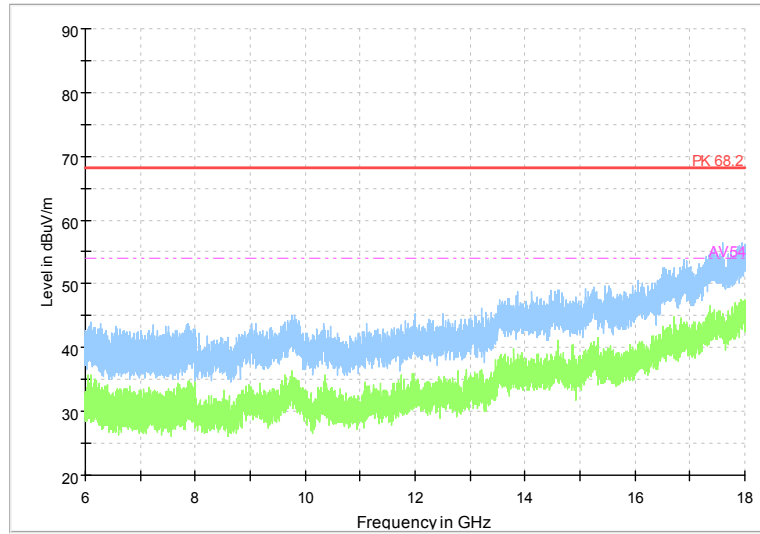

Frequency Range: 6GHz -18GHz
Detector: Av mode and PK mode
Modulation type: 802.11a

Full Spectrum

Comment

Frequency Range: 18GHz -40GHz
Detector: Av mode and PK mode
Modulation type: 802.11a

Full Spectrum

Comment

Frequency Range: 30MHz -1GHz
 Detector: QP mode
 Test Mode: 802.11n(HT20)

Full Spectrum

Comment

Frequency Range: 1GHz -6GHz
 Detector: Av mode and PK mode
 Modulation type: 802.11n(HT20)

Full Spectrum

Frequency Range: 6GHz -18GHz
 Detector: Av mode and PK mode
 Modulation type: 802.11n(HT20)

Full Spectrum

Comment

Frequency Range: 18GHz -40GHz
 Detector: Av mode and PK mode
 Modulation type: 802.11n(HT20)