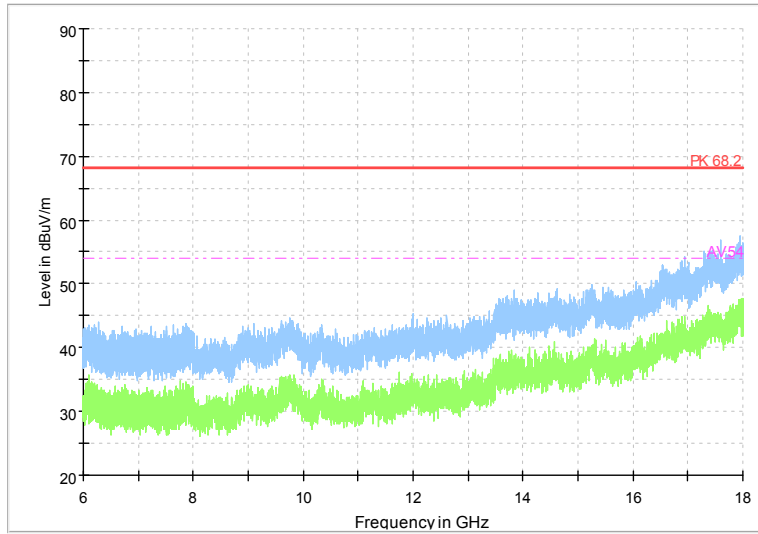

Full Spectrum

Frequency Range: 6GHz -18GHz
 Detector: Av mode and PK mode
 Modulation type: 802.11a

Full Spectrum

Comment
 Frequency Range: 18GHz -40GHz
 Detector: Av mode and PK mode
 Modulation type: 802.11a

Full Spectrum

Comment

Frequency Range: 30MHz -1GHz
 Detector: QP mode
 Test Mode: 802.11n(HT20)

Full Spectrum

Comment

Frequency Range: 1GHz -6GHz
 Detector: Av mode and PK mode
 Modulation type: 802.11n(HT20)

Full Spectrum

Frequency Range: 6GHz -18GHz
 Detector: Av mode and PK mode
 Modulation type: 802.11n(HT20)

Full Spectrum

Comment

Frequency Range: 18GHz -40GHz
 Detector: Av mode and PK mode
 Modulation type: 802.11n(HT20)