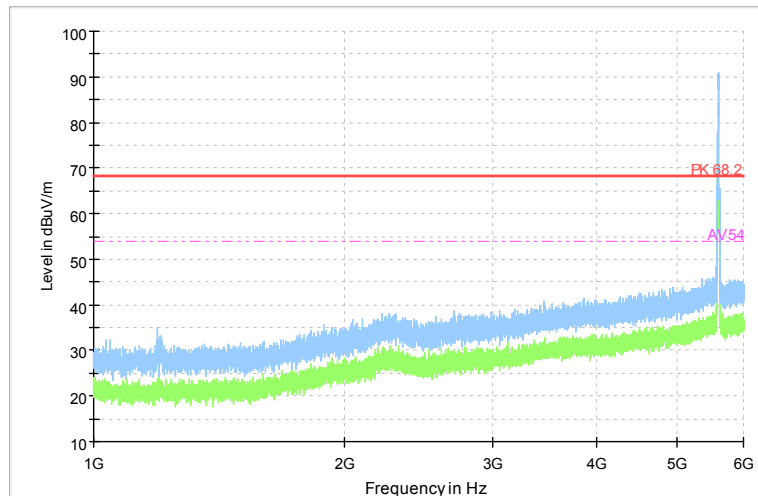

Full Spectrum

Comment

Frequency Range: 1GHz -6GHz
Detector: Av mode and PK mode
Modulation type: 802.11n(HT20)