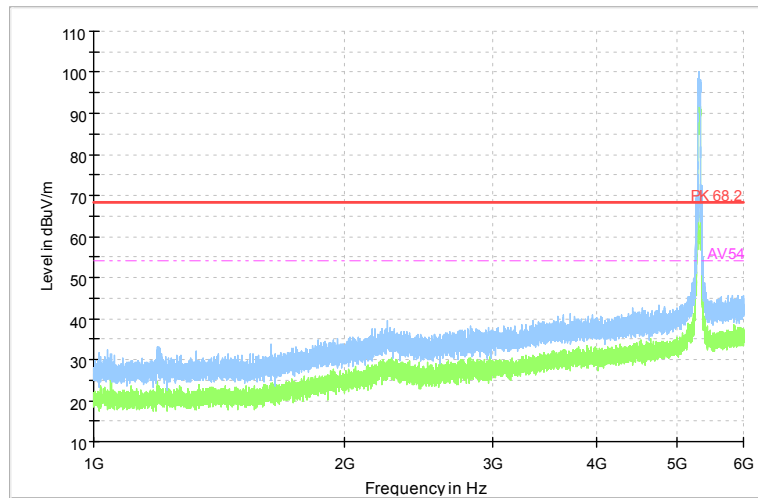

Full Spectrum

Comment

Frequency Range: 1GHz -6GHz
Detector: Av mode and PK mode
Test Mode: 802.11ac(VHT40)