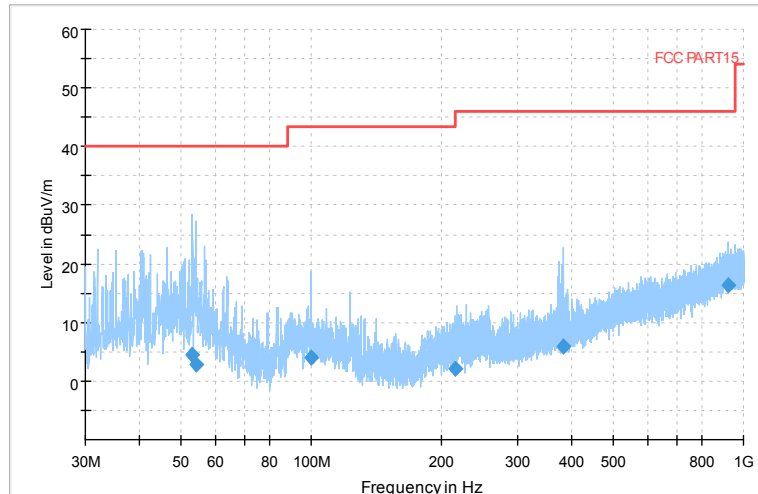

Full Spectrum

Comment

Frequency Range: 30MHz -1GHz
Detector: QP mode
Test Mode: 802.11n(HT40)