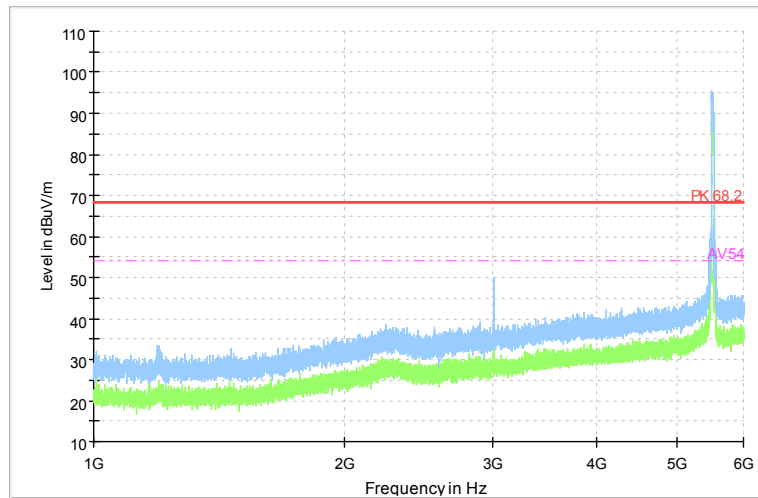

Full Spectrum

Frequency Range: 6GHz -18GHz
 Detector: Av mode and PK mode
 Test Mode: 802.11ac(VHT20)

Full Spectrum

Comment

Frequency Range: 18GHz -40GHz
 Detector: Av mode and PK mode
 Test Mode: 802.11ac(VHT20)

Carrier frequency (MHz): 5510
 Channel No.:102

Full Spectrum

Comment

Frequency Range: 30MHz -1GHz
Detector: QP mode
Test Mode: 802.11n(HT40)

Full Spectrum

Comment

Frequency Range: 1GHz -6GHz
Detector: Av mode and PK mode
Modulation type: 802.11n(HT40)

Full Spectrum

Frequency Range: 6GHz -18GHz
 Detector: Av mode and PK mode
 Modulation type: 802.11n(HT40)

Full Spectrum

Comment

Frequency Range: 18GHz -40GHz
 Detector: Av mode and PK mode
 Modulation type: 802.11n(HT40)