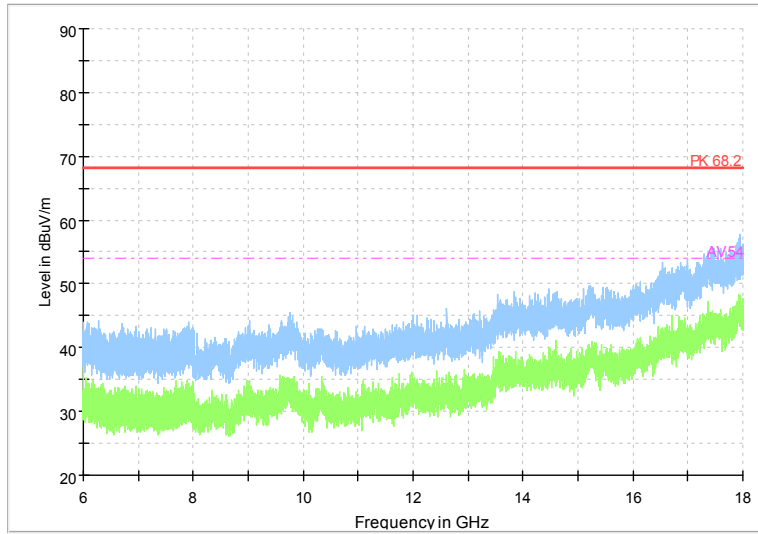

Frequency Range: 6GHz -18GHz
 Detector: Av mode and PK mode
 Test Mode: 802.11ac(VHT20)

Full Spectrum

Comment

Frequency Range: 18GHz -40GHz
 Detector: Av mode and PK mode
 Test Mode: 802.11ac(VHT20)

Carrier frequency (MHz): 5270
 Channel No.:54

Full Spectrum

Comment

Frequency Range: 30MHz -1GHz
 Detector: QP mode
 Test Mode: 802.11n(HT40)

Full Spectrum

Comment

Frequency Range: 1GHz -6GHz
 Detector: Av mode and PK mode
 Modulation type: 802.11n(HT40)

Full Spectrum

Frequency Range: 6GHz -18GHz
 Detector: Av mode and PK mode
 Modulation type: 802.11n(HT40)

Full Spectrum

Comment

Frequency Range: 18GHz -40GHz
 Detector: Av mode and PK mode
 Modulation type: 802.11n(HT40)