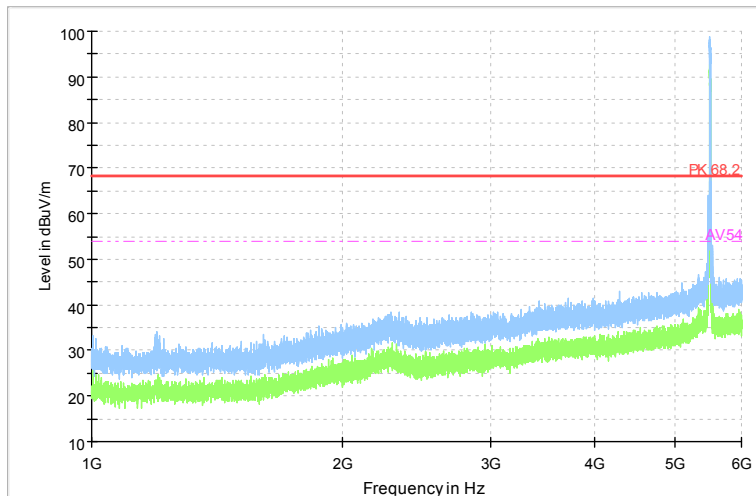

Full Spectrum

Comment

Frequency Range: 1GHz -6GHz
Detector: Av mode and PK mode
Modulation type: 802.11n(HT20)