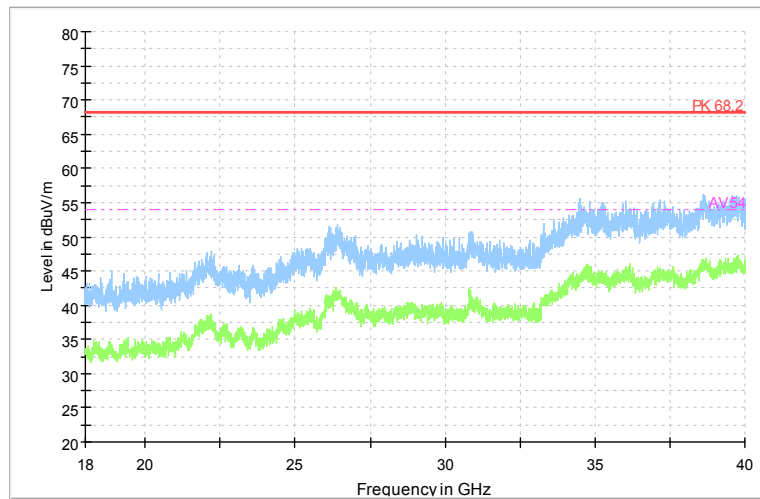

Frequency Range: 6GHz -18GHz
Detector: Av mode and PK mode
Modulation type: 802.11a

Full Spectrum

Comment

Frequency Range: 18GHz -40GHz
Detector: Av mode and PK mode
Modulation type: 802.11a

Full Spectrum

Comment

Frequency Range: 30MHz -1GHz
 Detector: QP mode
 Test Mode: 802.11n(HT20)

Full Spectrum

Comment

Frequency Range: 1GHz -6GHz
 Detector: Av mode and PK mode
 Modulation type: 802.11n(HT20)

Full Spectrum

Frequency Range: 6GHz -18GHz
 Detector: Av mode and PK mode
 Modulation type: 802.11n(HT20)

Full Spectrum

Comment

Frequency Range: 18GHz -40GHz
 Detector: Av mode and PK mode
 Modulation type: 802.11n(HT20)