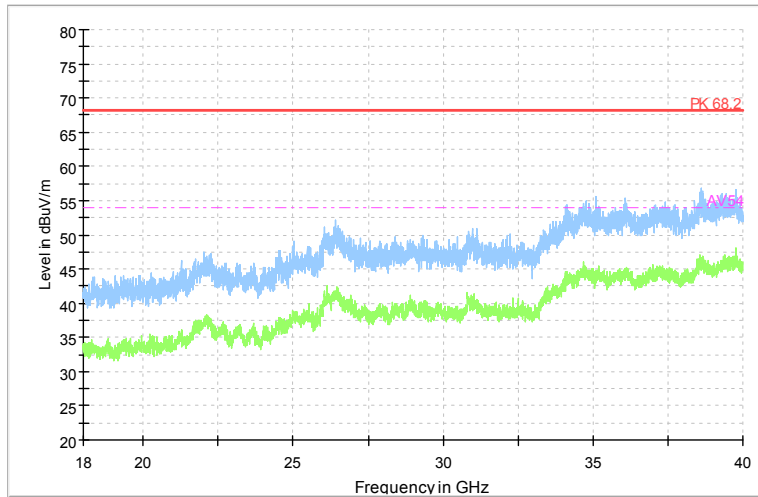

Full Spectrum

Frequency Range: 6GHz -18GHz
 Detector: Av mode and PK mode
 Test Mode: 802.11ac(VHT20)

Full Spectrum

Comment

Frequency Range: 18GHz -40GHz
 Detector: Av mode and PK mode
 Test Mode: 802.11ac(VHT20)

Carrier frequency (MHz): 5320

Channel No.:64

Full Spectrum

Comment

Frequency Range: 30MHz -1GHz
 Detector: QP mode
 Test Mode: 802.11a

Full Spectrum

Comment

Frequency Range: 1GHz -6GHz
 Detector: Av mode and PK mode
 Modulation type: 802.11a

Full Spectrum

Frequency Range: 6GHz -18GHz
 Detector: Av mode and PK mode
 Modulation type: 802.11a

Full Spectrum

Comment

Frequency Range: 18GHz -40GHz
 Detector: Av mode and PK mode
 Modulation type: 802.11a