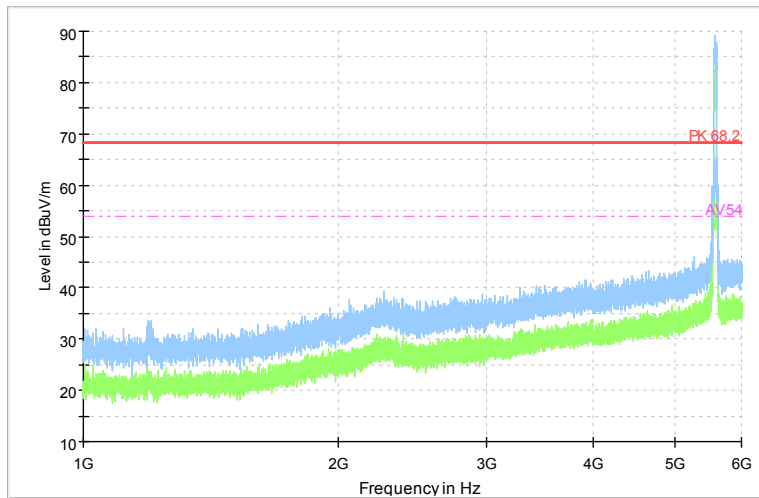

Full Spectrum

Comment

Frequency Range: 1GHz -6GHz
Detector: Av mode and PK mode
Test Mode: 802.11ac(VHT40)