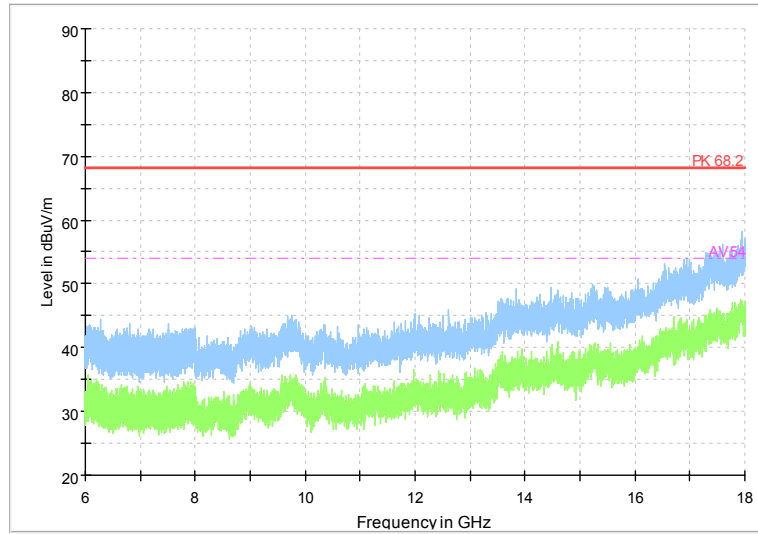

Full Spectrum

Frequency Range: 6GHz -18GHz
 Detector: Av mode and PK mode
 Test Mode: 802.11ac(VHT80)

Full Spectrum

Comment

Frequency Range: 18GHz -40GHz
 Detector: Av mode and PK mode
 Test Mode: 802.11ac(VHT80)

Carrier frequency (MHz): 5500
 Channel No.:100

Full Spectrum

Comment

Frequency Range: 30MHz -1GHz
Detector: QP mode
Test Mode: 802.11a

Full Spectrum

Comment

Frequency Range: 1GHz -6GHz
Detector: Av mode and PK mode
Modulation type: 802.11a

Full Spectrum

Frequency Range: 6GHz -18GHz
 Detector: Av mode and PK mode
 Modulation type: 802.11a

Full Spectrum

Comment

Frequency Range: 18GHz -40GHz
 Detector: Av mode and PK mode
 Modulation type: 802.11a