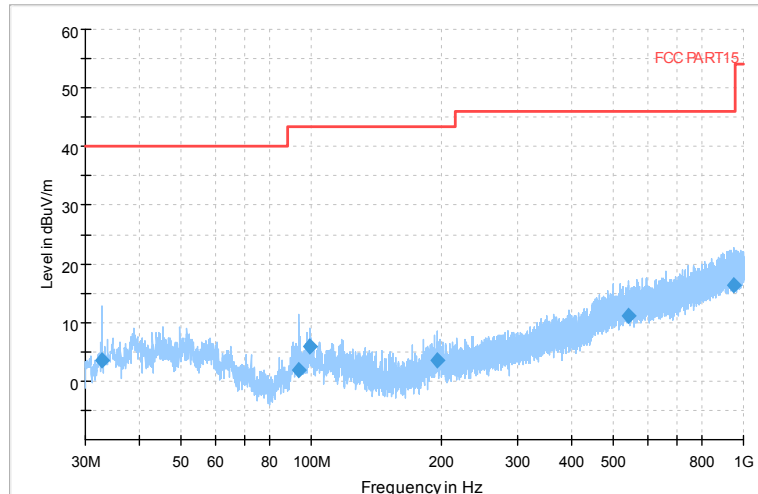

Full Spectrum

Comment

Frequency Range: 30MHz -1GHz
Detector: QP mode
Test Mode: 802.11a