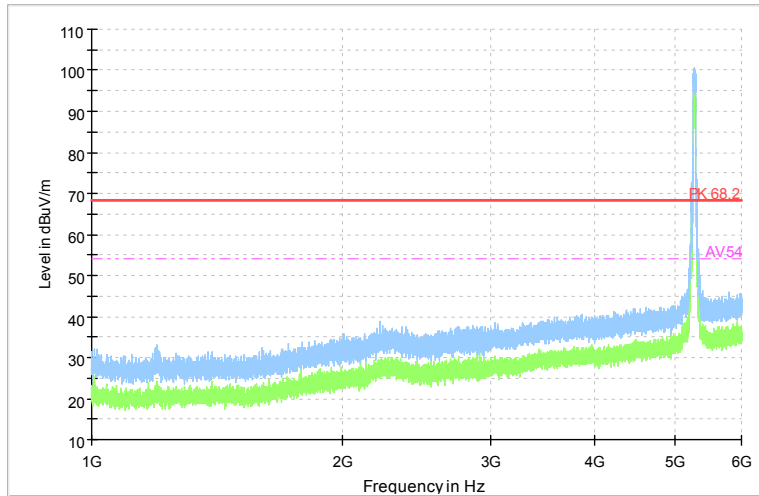

Full Spectrum

Frequency Range: 6GHz -18GHz
 Detector: Av mode and PK mode
 Modulation type: 802.11n(HT40)

Full Spectrum

Comment

Frequency Range: 18GHz -40GHz
 Detector: Av mode and PK mode
 Modulation type: 802.11n(HT40)

Full Spectrum

Comment

Frequency Range: 30MHz -1GHz
 Detector: QP mode
 Test Mode: 802.11ac(VHT40)

Full Spectrum

Comment

Frequency Range: 1GHz -6GHz
 Detector: Av mode and PK mode
 Test Mode: 802.11ac(VHT40)