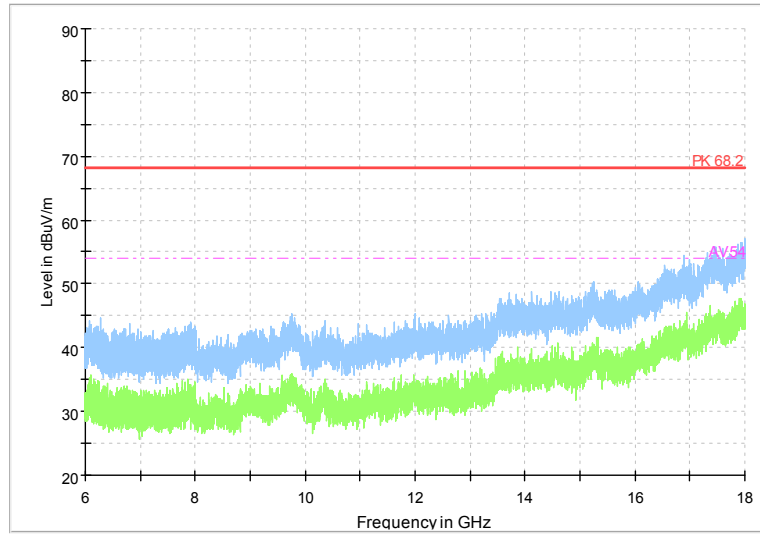

Full Spectrum

Comment

Frequency Range: 30MHz -1GHz
 Detector: QP mode
 Test Mode: 802.11ac(VHT20)

Full Spectrum

Comment

Frequency Range: 1GHz -6GHz
 Detector: Av mode and PK mode
 Test Mode: 802.11ac(VHT20)

Full Spectrum

Frequency Range: 6GHz -18GHz
 Detector: Av mode and PK mode
 Test Mode: 802.11ac(VHT20)

Full Spectrum

Comment

Frequency Range: 18GHz -40GHz
 Detector: Av mode and PK mode
 Test Mode: 802.11ac(VHT20)