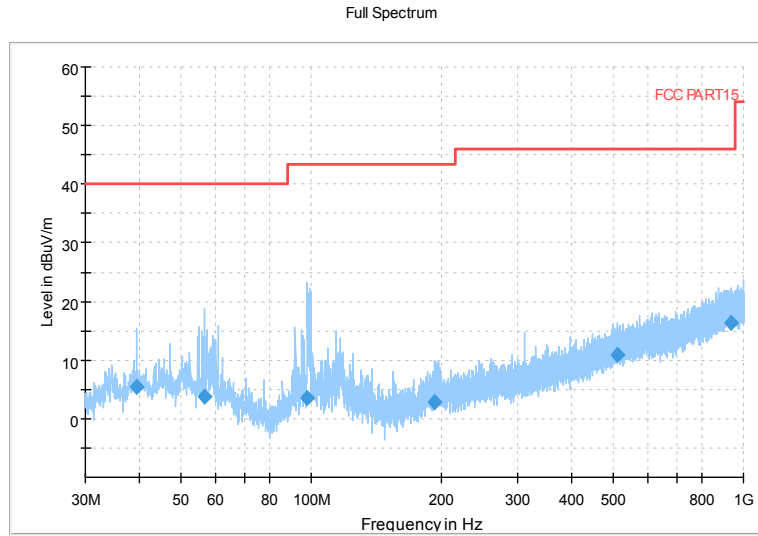

Carrier frequency (MHz): 5720
Channel No.:144

Comment

Frequency Range: 30MHz -1GHz
Detector: QP mode
Test Mode: 802.11a