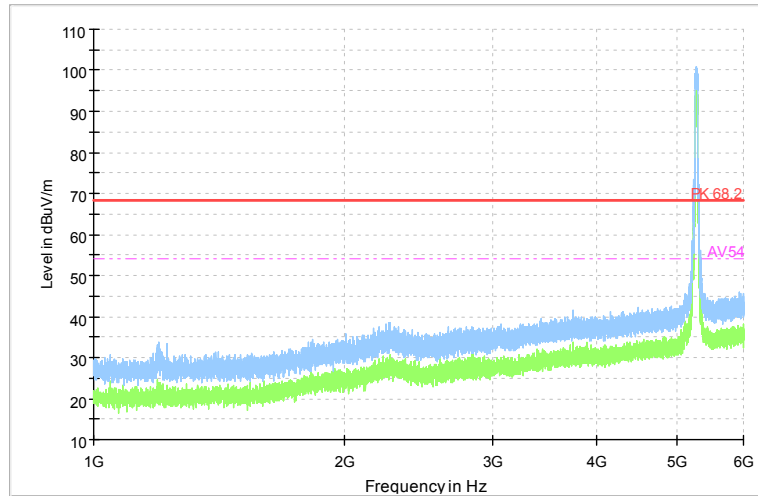

Frequency Range: 6GHz -18GHz
 Detector: Av mode and PK mode
 Test Mode: 802.11ac(VHT20)

Full Spectrum

Comment

Frequency Range: 18GHz -40GHz
 Detector: Av mode and PK mode
 Test Mode: 802.11ac(VHT20)

Carrier frequency (MHz): 5270
 Channel No.:54

Full Spectrum

Comment

Frequency Range: 30MHz -1GHz
 Detector: QP mode
 Test Mode: 802.11n(HT40)

Full Spectrum

Comment

Frequency Range: 1GHz -6GHz
 Detector: Av mode and PK mode
 Modulation type: 802.11n(HT40)