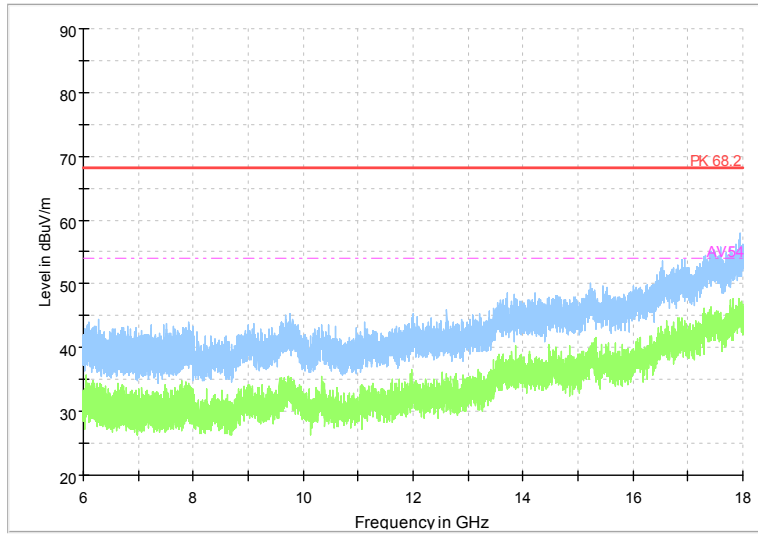

Frequency Range: 6GHz -18GHz
 Detector: Av mode and PK mode
 Test Mode: 802.11ac(VHT20)

Full Spectrum

Comment

Frequency Range: 18GHz -40GHz
 Detector: Av mode and PK mode
 Test Mode: 802.11ac(VHT20)

Carrier frequency (MHz): 5600
 Channel No.:120

Full Spectrum

Comment

Frequency Range: 30MHz -1GHz
 Detector: QP mode
 Test Mode: 802.11a

Full Spectrum

Comment

Frequency Range: 1GHz -6GHz
 Detector: Av mode and PK mode
 Modulation type: 802.11a

Full Spectrum

Frequency Range: 6GHz -18GHz
Detector: Av mode and PK mode
Modulation type: 802.11a

Full Spectrum

Comment

Frequency Range: 18GHz -40GHz
Detector: Av mode and PK mode
Modulation type: 802.11a

Full Spectrum