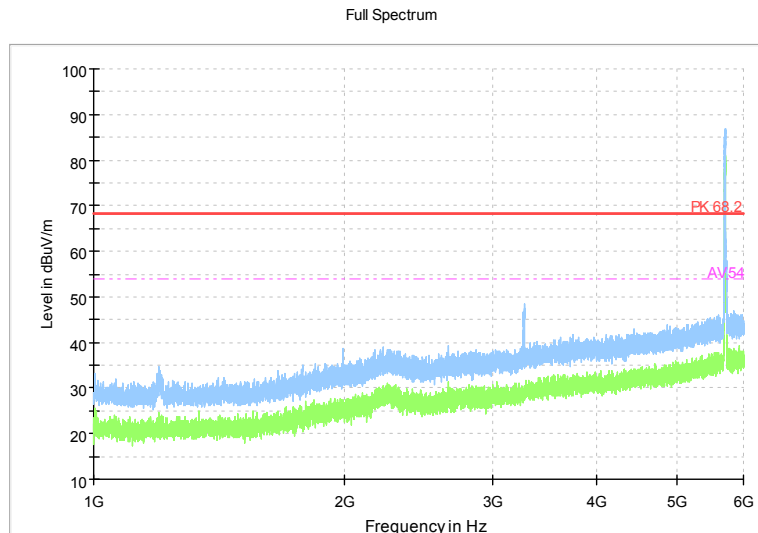

Comment

Frequency Range: 1GHz -6GHz
Detector: Av mode and PK mode
Modulation type: 802.11a