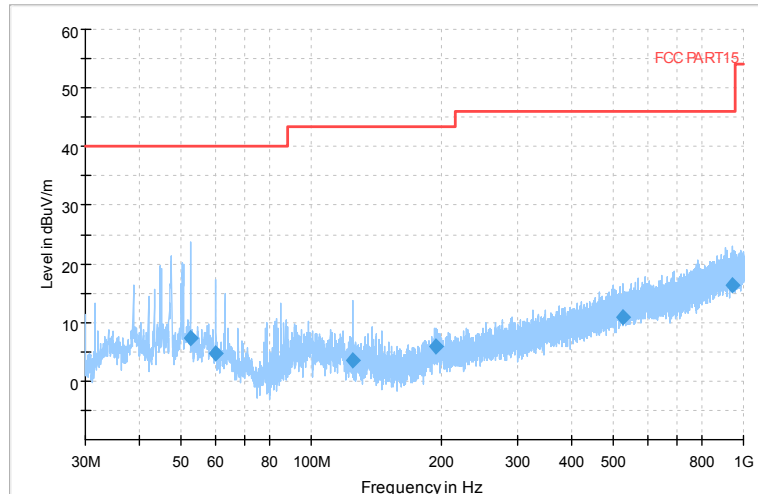

Full Spectrum

Comment

Frequency Range: 30MHz -1GHz
Detector: QP mode
Test Mode: 802.11n(HT40)