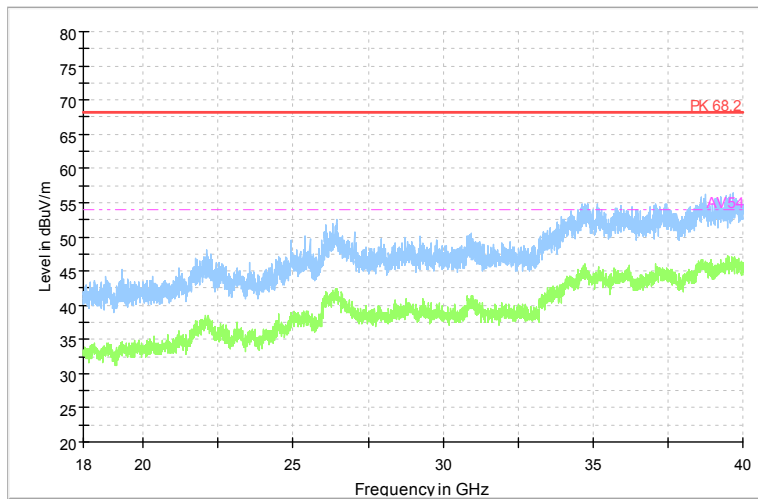

Frequency Range: 6GHz -18GHz
 Detector: Av mode and PK mode
 Test Mode: 802.11ac(VHT20)

Full Spectrum

Comment

Frequency Range: 18GHz -40GHz
 Detector: Av mode and PK mode
 Test Mode: 802.11ac(VHT20)

Carrier frequency (MHz): 5600
 Channel No.:120

Full Spectrum

Comment

Frequency Range: 30MHz -1GHz
 Detector: QP mode
 Test Mode: 802.11a

Full Spectrum

Comment

Frequency Range: 1GHz -6GHz
 Detector: Av mode and PK mode
 Modulation type: 802.11a

Full Spectrum

Frequency Range: 6GHz -18GHz
Detector: Av mode and PK mode
Modulation type: 802.11a

Full Spectrum

Comment

Frequency Range: 18GHz -40GHz
Detector: Av mode and PK mode
Modulation type: 802.11a

Full Spectrum