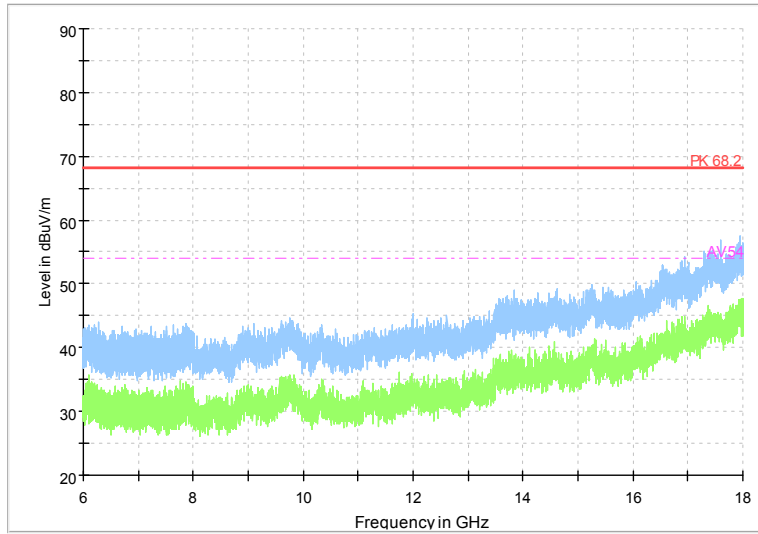

Full Spectrum

Frequency Range: 6GHz -18GHz
 Detector: Av mode and PK mode
 Test Mode: 802.11ac(VHT40)

Full Spectrum

Comment

Frequency Range: 18GHz -40GHz
 Detector: Av mode and PK mode
 Test Mode: 802.11ac(VHT40)

Carrier frequency (MHz): 5290
 Channel No.:58

Full Spectrum

Comment

Frequency Range: 30MHz -1GHz
 Detector: QP mode
 Test Mode: 802.11ac(VHT80)

Full Spectrum

Comment

Frequency Range: 1GHz -6GHz
 Detector: Av mode and PK mode
 Test Mode: 802.11ac(VHT80)

Full Spectrum

Frequency Range: 6GHz -18GHz
 Detector: Av mode and PK mode
 Test Mode: 802.11ac(VHT80)

Full Spectrum

Comment

Frequency Range: 18GHz -40GHz
 Detector: Av mode and PK mode
 Test Mode: 802.11ac(VHT80)