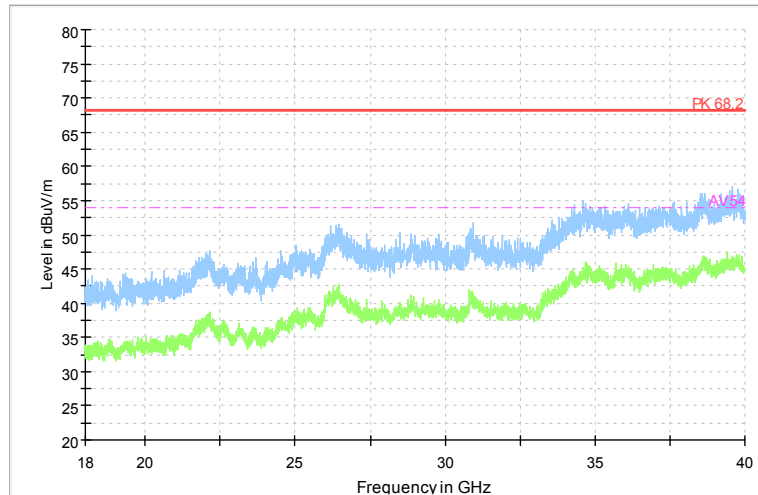

Frequency Range: 6GHz -18GHz
 Detector: Av mode and PK mode
 Test Mode: 802.11ac(VHT40)

Full Spectrum

Comment

Frequency Range: 18GHz -40GHz
 Detector: Av mode and PK mode
 Test Mode: 802.11ac(VHT40)

Carrier frequency (MHz): 5590
 Channel No.:118

Full Spectrum

Comment

Frequency Range: 30MHz -1GHz
 Detector: QP mode
 Test Mode: 802.11n(HT40)

Full Spectrum

Comment

Frequency Range: 1GHz -6GHz
 Detector: Av mode and PK mode
 Modulation type: 802.11n(HT40)

Full Spectrum

Frequency Range: 6GHz -18GHz
 Detector: Av mode and PK mode
 Modulation type: 802.11n(HT40)

Full Spectrum

Comment

Frequency Range: 18GHz -40GHz
 Detector: Av mode and PK mode
 Modulation type: 802.11n(HT40)