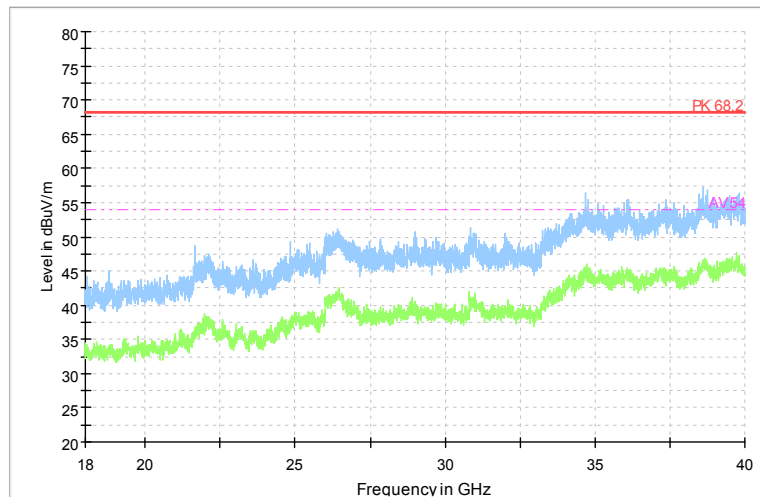

Full Spectrum

Frequency Range: 6GHz -18GHz
 Detector: Av mode and PK mode
 Modulation type: 802.11n(HT40)

Full Spectrum

Comment

Frequency Range: 18GHz -40GHz
 Detector: Av mode and PK mode
 Modulation type: 802.11n(HT40)

Full Spectrum

Comment

Frequency Range: 30MHz -1GHz
 Detector: QP mode
 Test Mode: 802.11ac(VHT40)

Full Spectrum

Comment

Frequency Range: 1GHz -6GHz
 Detector: Av mode and PK mode
 Test Mode: 802.11ac(VHT40)

Full Spectrum

Frequency Range: 6GHz -18GHz
 Detector: Av mode and PK mode
 Test Mode: 802.11ac(VHT40)

Full Spectrum

Comment

Frequency Range: 18GHz -40GHz
 Detector: Av mode and PK mode
 Test Mode: 802.11ac(VHT40)