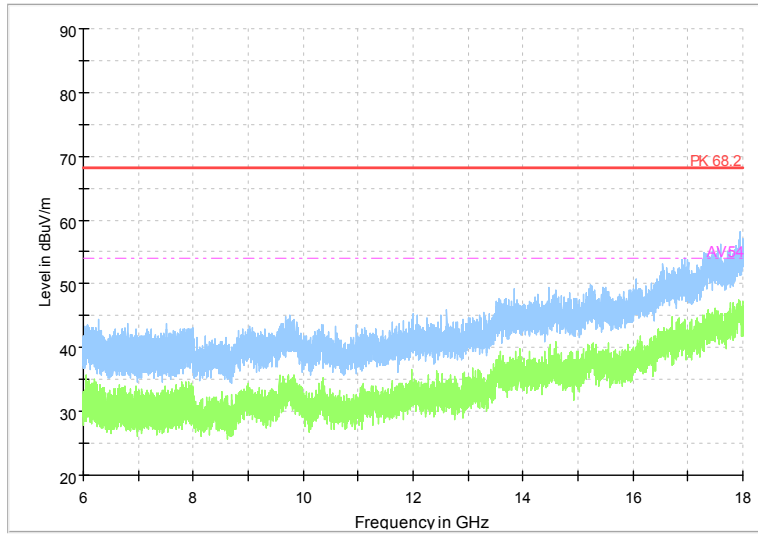

Frequency Range: 6GHz -18GHz
 Detector: Av mode and PK mode
 Modulation type: 802.11n(HT20)

Full Spectrum

Comment

Frequency Range: 18GHz -40GHz
 Detector: Av mode and PK mode
 Modulation type: 802.11n(HT20)

Full Spectrum

Comment

Frequency Range: 30MHz -1GHz
 Detector: QP mode
 Test Mode: 802.11ac(VHT20)

Full Spectrum

Comment

Frequency Range: 1GHz -6GHz
 Detector: Av mode and PK mode
 Test Mode: 802.11ac(VHT20)

Full Spectrum

Frequency Range: 6GHz -18GHz
 Detector: Av mode and PK mode
 Test Mode: 802.11ac(VHT20)

Full Spectrum

Comment

Frequency Range: 18GHz -40GHz
 Detector: Av mode and PK mode
 Test Mode: 802.11ac(VHT20)