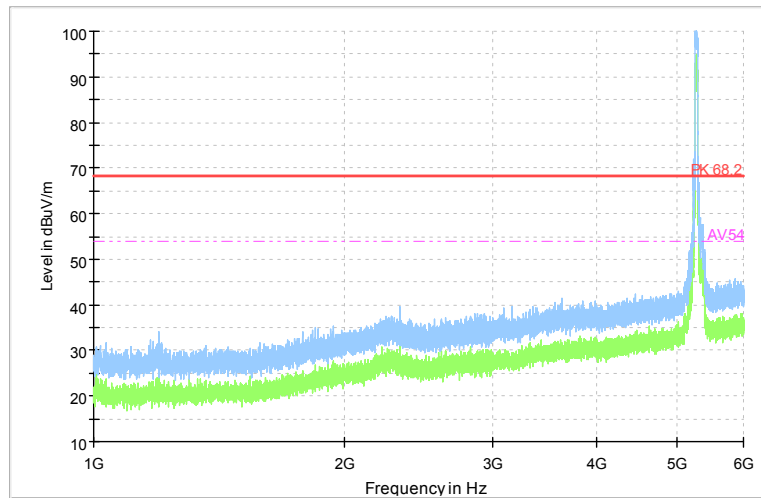

Full Spectrum

Frequency Range: 6GHz -18GHz
 Detector: Av mode and PK mode
 Test Mode: 802.11ac(VHT40)

Full Spectrum

Comment

Frequency Range: 18GHz -40GHz
 Detector: Av mode and PK mode
 Test Mode: 802.11ac(VHT40)

Carrier frequency (MHz): 5290
 Channel No.:58

Full Spectrum

Comment

Frequency Range: 30MHz -1GHz
 Detector: QP mode
 Test Mode: 802.11ac(VHT80)

Full Spectrum

Comment

Frequency Range: 1GHz -6GHz
 Detector: Av mode and PK mode
 Test Mode: 802.11ac(VHT80)

Full Spectrum

Frequency Range: 6GHz -18GHz
 Detector: Av mode and PK mode
 Test Mode: 802.11ac(VHT80)

Full Spectrum

Comment

Frequency Range: 18GHz -40GHz
 Detector: Av mode and PK mode
 Test Mode: 802.11ac(VHT80)