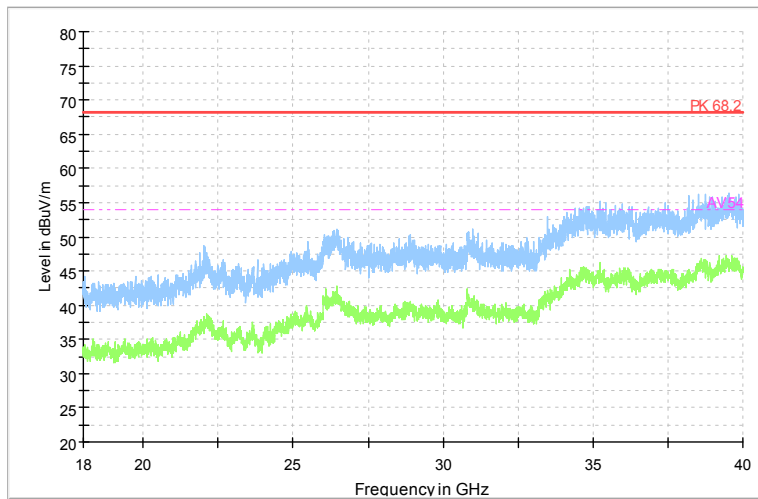

Full Spectrum

Frequency Range: 6GHz -18GHz
 Detector: Av mode and PK mode
 Modulation type: 802.11a

Full Spectrum

Comment
 Frequency Range: 18GHz -40GHz
 Detector: Av mode and PK mode
 Modulation type: 802.11a

Full Spectrum

Comment

Frequency Range: 30MHz -1GHz
 Detector: QP mode
 Test Mode: 802.11n(HT20)

Full Spectrum

Comment

Frequency Range: 1GHz -6GHz
 Detector: Av mode and PK mode
 Modulation type: 802.11n(HT20)

Full Spectrum

Frequency Range: 6GHz -18GHz
 Detector: Av mode and PK mode
 Modulation type: 802.11n(HT20)

Full Spectrum

Comment

Frequency Range: 18GHz -40GHz
 Detector: Av mode and PK mode
 Modulation type: 802.11n(HT20)