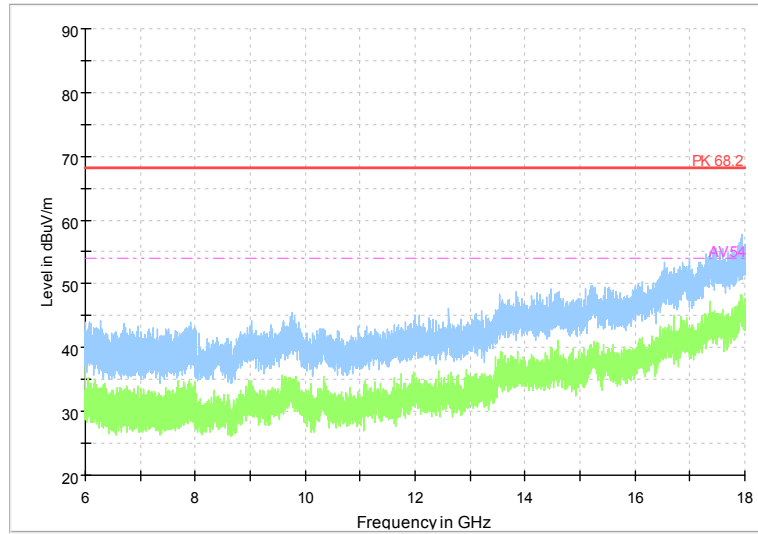

Frequency Range: 6GHz -18GHz
 Detector: Av mode and PK mode
 Test Mode: 802.11ac(VHT40)

Full Spectrum

Comment

Frequency Range: 18GHz -40GHz
 Detector: Av mode and PK mode
 Test Mode: 802.11ac(VHT40)

Carrier frequency (MHz): 5590
 Channel No.:118

Full Spectrum

Comment

Frequency Range: 30MHz -1GHz
 Detector: QP mode
 Test Mode: 802.11n(HT40)

Full Spectrum

Comment

Frequency Range: 1GHz -6GHz
 Detector: Av mode and PK mode
 Modulation type: 802.11n(HT40)

Full Spectrum

Frequency Range: 6GHz -18GHz
 Detector: Av mode and PK mode
 Modulation type: 802.11n(HT40)

Full Spectrum

Comment

Frequency Range: 18GHz -40GHz
 Detector: Av mode and PK mode
 Modulation type: 802.11n(HT40)