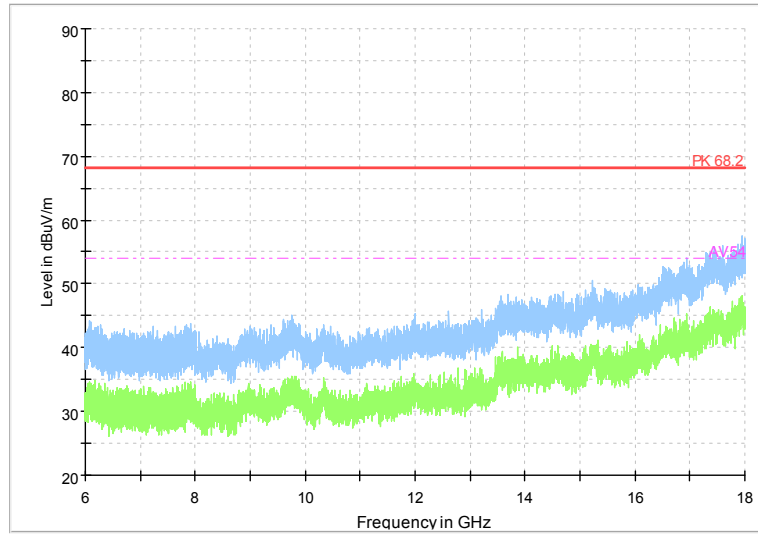

Full Spectrum

Frequency Range: 6GHz -18GHz
 Detector: Av mode and PK mode
 Modulation type: 802.11n(HT20)

Full Spectrum

Comment

Frequency Range: 18GHz -40GHz
 Detector: Av mode and PK mode
 Modulation type: 802.11n(HT20)

Full Spectrum

Comment

Frequency Range: 30MHz -1GHz
Detector: QP mode
Test Mode: 802.11ac(VHT20)

Full Spectrum

Comment

Frequency Range: 1GHz -6GHz
Detector: Av mode and PK mode
Test Mode: 802.11ac(VHT20)

Full Spectrum

Frequency Range: 6GHz -18GHz
 Detector: Av mode and PK mode
 Test Mode: 802.11ac(VHT20)

Full Spectrum

Comment

Frequency Range: 18GHz -40GHz
 Detector: Av mode and PK mode
 Test Mode: 802.11ac(VHT20)

Carrier frequency (MHz): 5270
 Channel No.:54