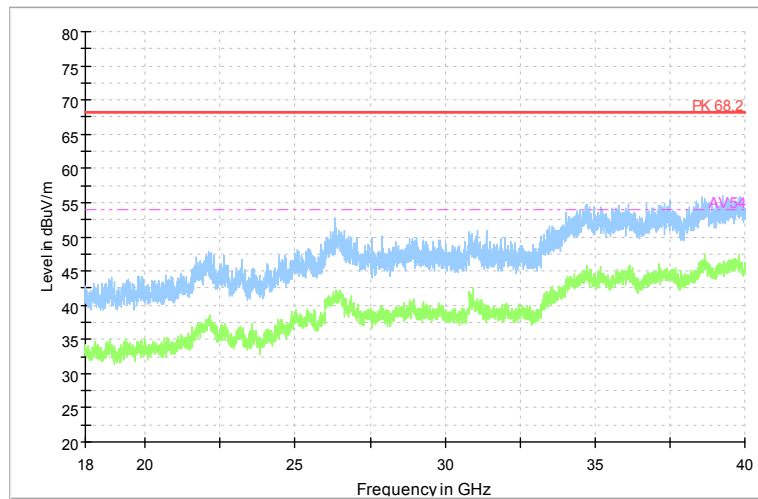

Full Spectrum

Comment

Frequency Range: 18GHz -40GHz
Detector: Av mode and PK mode
Test Mode: 802.11ac(VHT40)

Carrier frequency (MHz): 5710