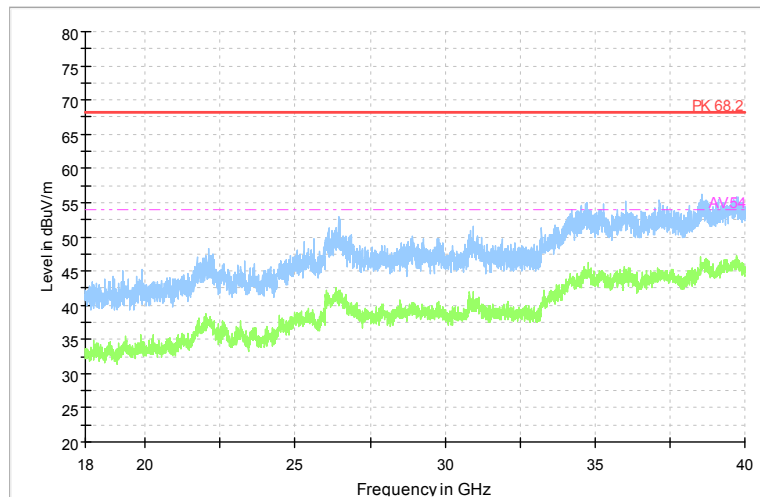

Full Spectrum

Frequency Range: 6GHz -18GHz
 Detector: Av mode and PK mode
 Modulation type: 802.11a

Full Spectrum

Comment

Frequency Range: 18GHz -40GHz
 Detector: Av mode and PK mode
 Modulation type: 802.11a

Full Spectrum

Comment

Frequency Range: 30MHz -1GHz
 Detector: QP mode
 Test Mode: 802.11n(HT20)

Full Spectrum

Comment

Frequency Range: 1GHz -6GHz
 Detector: Av mode and PK mode
 Modulation type: 802.11n(HT20)

Full Spectrum

Frequency Range: 6GHz -18GHz
 Detector: Av mode and PK mode
 Modulation type: 802.11n(HT20)

Full Spectrum

Comment

Frequency Range: 18GHz -40GHz
 Detector: Av mode and PK mode
 Modulation type: 802.11n(HT20)