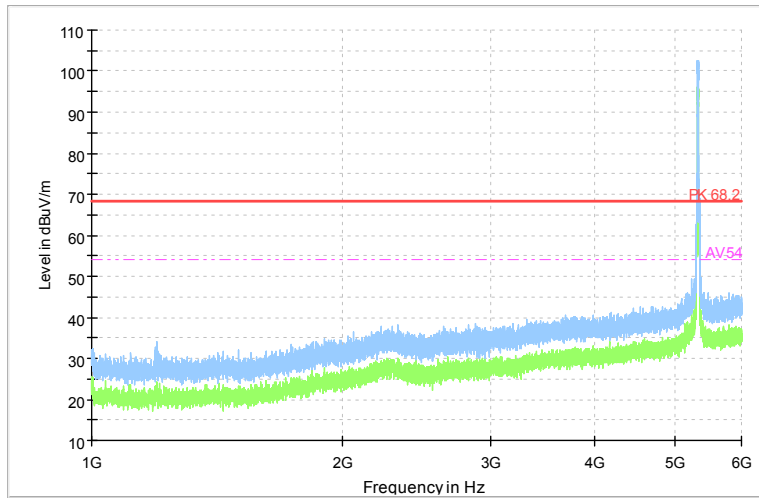

Full Spectrum

Frequency Range: 6GHz -18GHz
 Detector: Av mode and PK mode
 Test Mode: 802.11ac(VHT20)

Full Spectrum

Comment

Frequency Range: 18GHz -40GHz
 Detector: Av mode and PK mode
 Test Mode: 802.11ac(VHT20)

Carrier frequency (MHz): 5320

Channel No.:64

Full Spectrum

Comment

Frequency Range: 30MHz -1GHz
 Detector: QP mode
 Test Mode: 802.11a

Full Spectrum

Comment

Frequency Range: 1GHz -6GHz
 Detector: Av mode and PK mode
 Modulation type: 802.11a

Full Spectrum

Frequency Range: 6GHz -18GHz
 Detector: Av mode and PK mode
 Modulation type: 802.11a

Full Spectrum

Comment

Frequency Range: 18GHz -40GHz
 Detector: Av mode and PK mode
 Modulation type: 802.11a