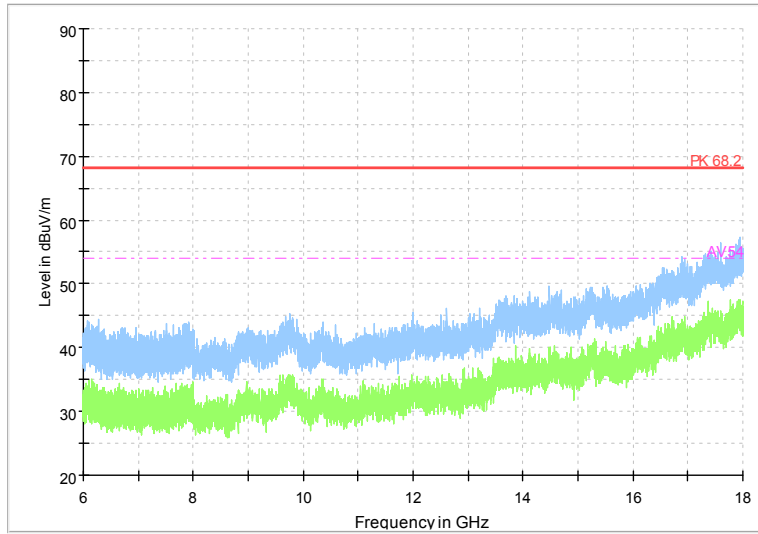

Full Spectrum

Frequency Range: 6GHz -18GHz
 Detector: Av mode and PK mode
 Modulation type: 802.11n(HT20)

Full Spectrum

Comment

Frequency Range: 18GHz -40GHz
 Detector: Av mode and PK mode
 Modulation type: 802.11n(HT20)

Full Spectrum

Comment

Frequency Range: 30MHz -1GHz
 Detector: QP mode
 Test Mode: 802.11ac(VHT20)

Full Spectrum

Comment

Frequency Range: 1GHz -6GHz
 Detector: Av mode and PK mode
 Test Mode: 802.11ac(VHT20)

Full Spectrum

Frequency Range: 6GHz -18GHz
 Detector: Av mode and PK mode
 Test Mode: 802.11ac(VHT20)

Full Spectrum

Comment

Frequency Range: 18GHz -40GHz
 Detector: Av mode and PK mode
 Test Mode: 802.11ac(VHT20)