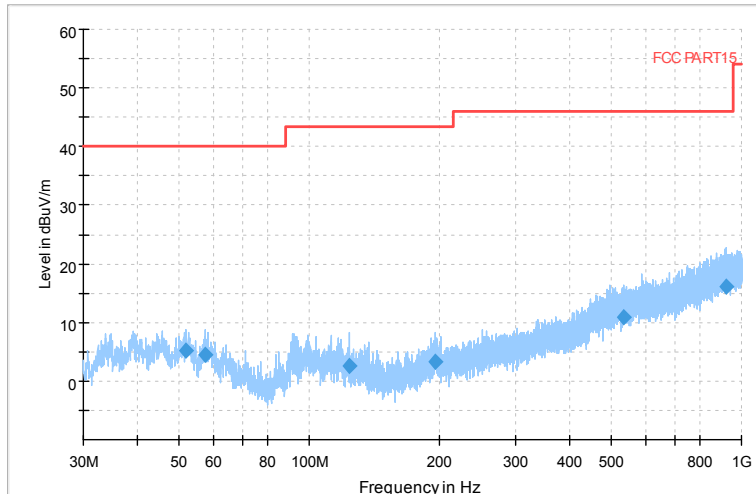

Full Spectrum

Comment

Frequency Range: 30MHz -1GHz
Detector: QP mode
Test Mode: 802.11n(HT20)