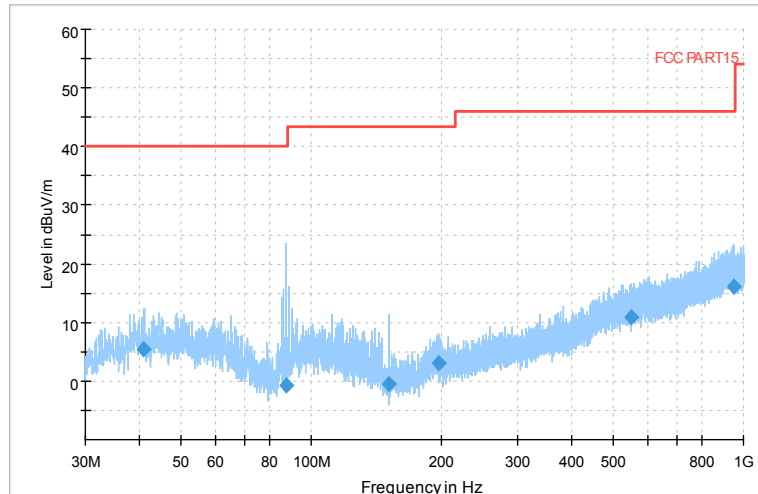

Frequency Range: 6GHz -18GHz
Detector: Av mode and PK mode
Modulation type: 802.11a

Full Spectrum

Comment

Frequency Range: 18GHz -40GHz
Detector: Av mode and PK mode
Modulation type: 802.11a

Full Spectrum