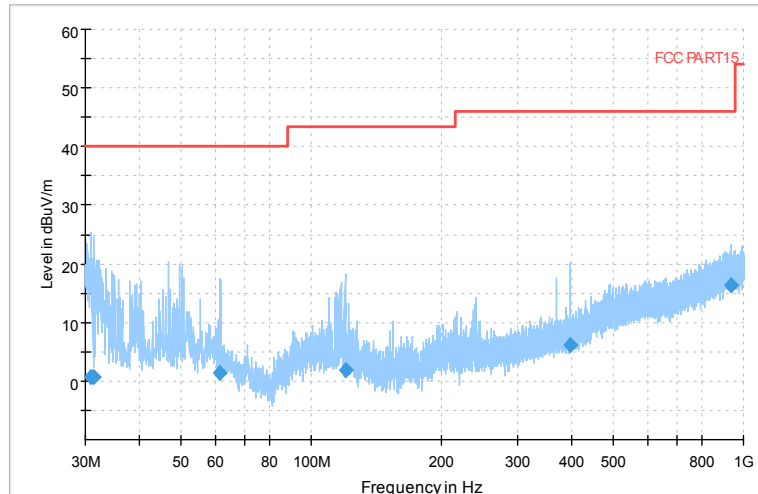

Full Spectrum

Comment

Frequency Range: 30MHz -1GHz
Detector: QP mode
Test Mode: 802.11ac(VHT20)