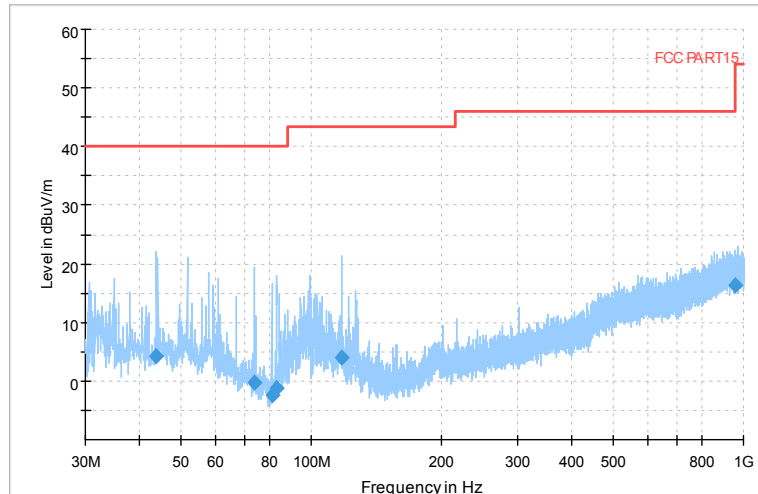

Full Spectrum

Comment

Frequency Range: 30MHz -1GHz
Detector: QP mode
Test Mode: 802.11ac(VHT20)