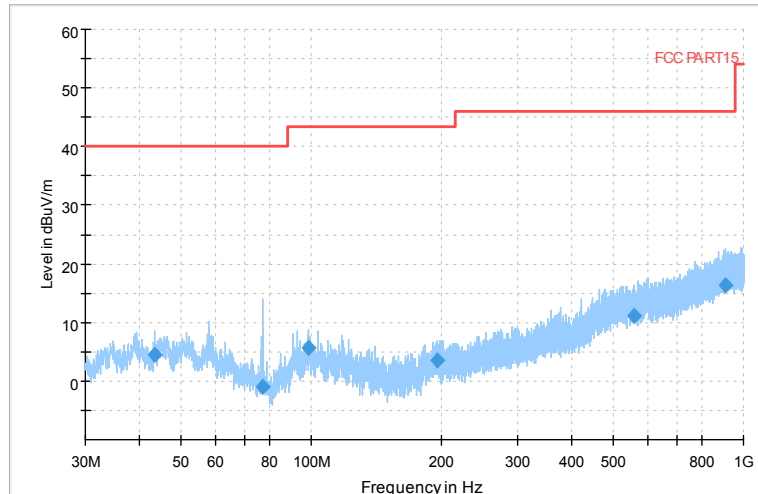

Full Spectrum

Comment

Frequency Range: 30MHz -1GHz
Detector: QP mode
Test Mode: 802.11ac(VHT40)