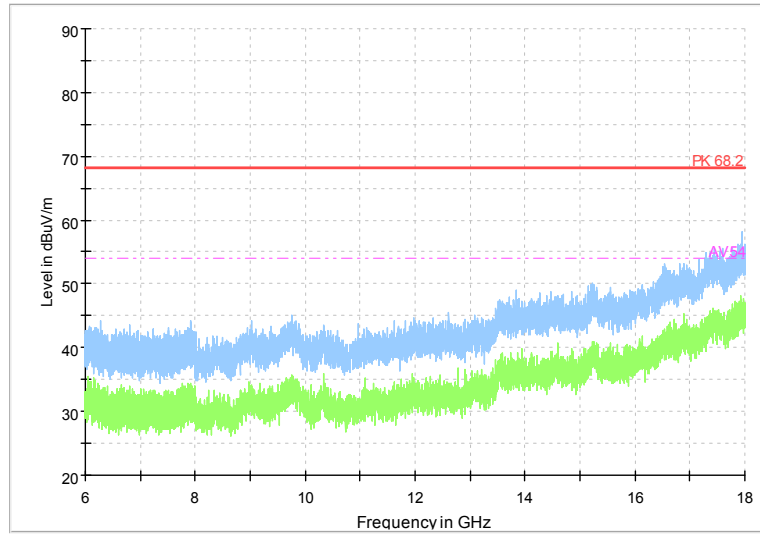

Full Spectrum

Frequency Range: 6GHz -18GHz
 Detector: Av mode and PK mode
 Modulation type: 802.11n(HT40)

Full Spectrum

Comment

Frequency Range: 18GHz -40GHz
 Detector: Av mode and PK mode
 Modulation type: 802.11n(HT40)

Full Spectrum

Comment

Frequency Range: 30MHz -1GHz
 Detector: QP mode
 Test Mode: 802.11ac(VHT40)

Full Spectrum

Comment

Frequency Range: 1GHz -6GHz
 Detector: Av mode and PK mode
 Test Mode: 802.11ac(VHT40)

Full Spectrum

Frequency Range: 6GHz -18GHz
 Detector: Av mode and PK mode
 Test Mode: 802.11ac(VHT40)

Full Spectrum

Comment

Frequency Range: 18GHz -40GHz
 Detector: Av mode and PK mode
 Test Mode: 802.11ac(VHT40)