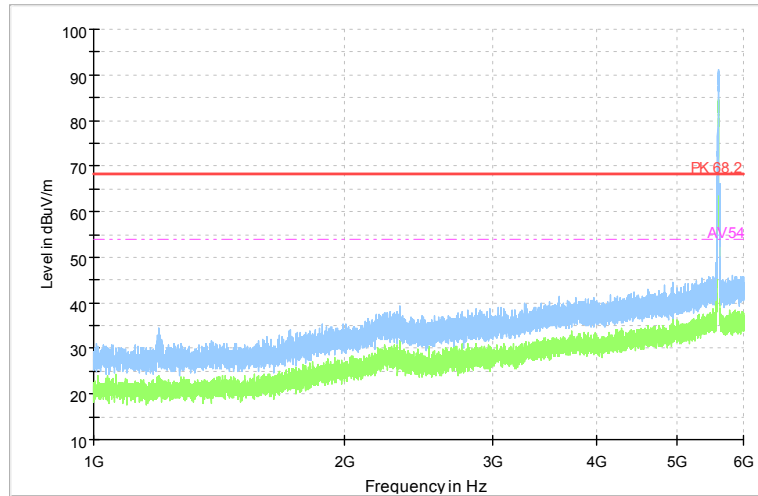

Full Spectrum

Comment

Frequency Range: 1GHz -6GHz
Detector: Av mode and PK mode
Modulation type: 802.11a