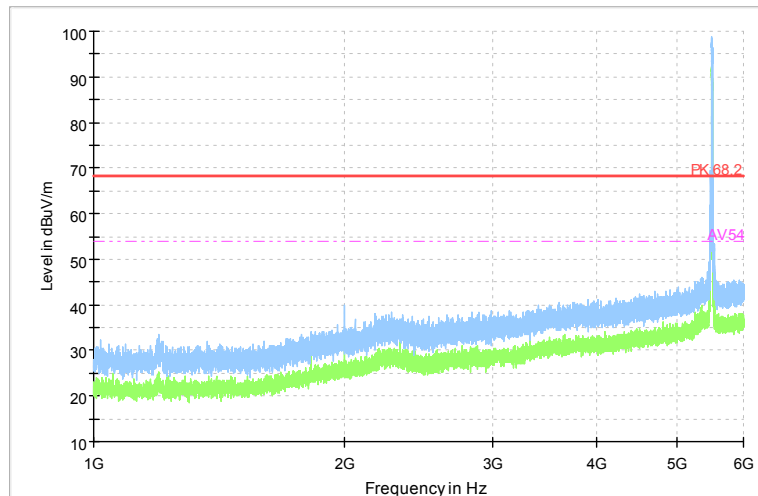

Full Spectrum

Comment

Frequency Range: 1GHz -6GHz
Detector: Av mode and PK mode
Test Mode: 802.11ac(VHT20)