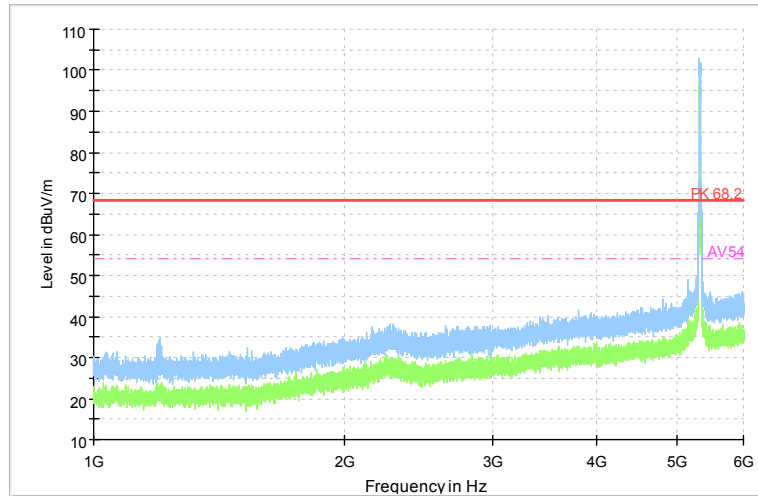

Full Spectrum

Frequency Range: 6GHz -18GHz
 Detector: Av mode and PK mode
 Modulation type: 802.11n(HT20)

Full Spectrum

Comment

Frequency Range: 18GHz -40GHz
 Detector: Av mode and PK mode
 Modulation type: 802.11n(HT20)

Full Spectrum

Comment

Frequency Range: 30MHz -1GHz
Detector: QP mode
Test Mode: 802.11ac(VHT20)

Full Spectrum

Comment

Frequency Range: 1GHz -6GHz
Detector: Av mode and PK mode
Test Mode: 802.11ac(VHT20)

Full Spectrum