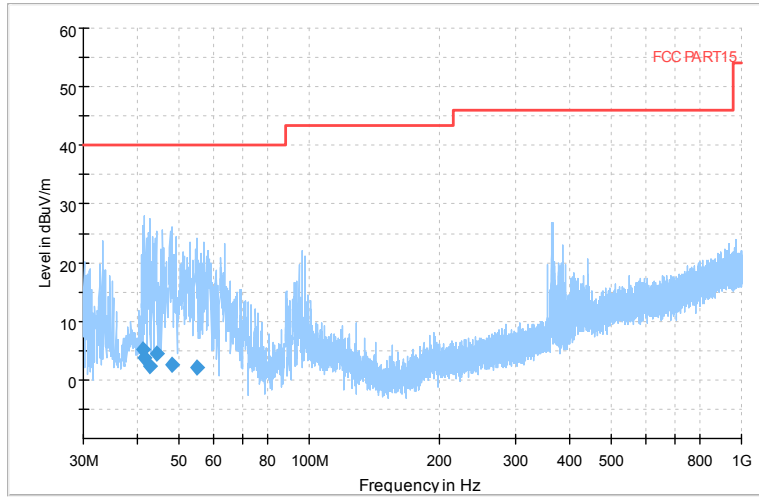

Full Spectrum

Frequency Range: 6GHz -18GHz
 Detector: Av mode and PK mode
 Test Mode: 802.11ac(VHT20)

Full Spectrum

Comment

Frequency Range: 18GHz -40GHz
 Detector: Av mode and PK mode
 Test Mode: 802.11ac(VHT20)

Carrier frequency (MHz): 5320

Channel No.:64

Full Spectrum

Comment

Frequency Range: 30MHz -1GHz
 Detector: QP mode
 Test Mode: 802.11a

Full Spectrum

Comment

Frequency Range: 1GHz -6GHz
 Detector: Av mode and PK mode
 Modulation type: 802.11a