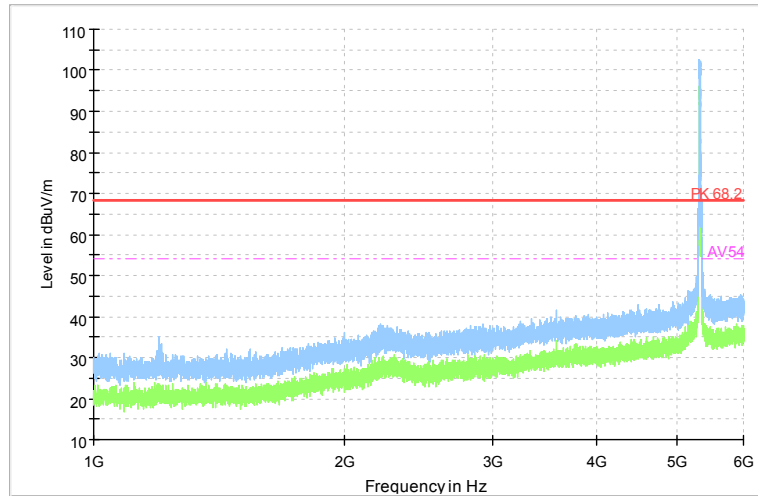

Carrier frequency (MHz): 5320

Channel No.:64

Full Spectrum

Comment

Frequency Range: 30MHz -1GHz
 Detector: QP mode
 Test Mode: 802.11a

Full Spectrum

Comment

Frequency Range: 1GHz -6GHz
 Detector: Av mode and PK mode
 Modulation type: 802.11a

Full Spectrum

Frequency Range: 6GHz -18GHz
 Detector: Av mode and PK mode
 Modulation type: 802.11a

Full Spectrum

Comment

Frequency Range: 18GHz -40GHz
 Detector: Av mode and PK mode
 Modulation type: 802.11a

Full Spectrum

Comment

Frequency Range: 30MHz -1GHz
 Detector: QP mode
 Test Mode: 802.11n(HT20)

Full Spectrum

Comment

Frequency Range: 1GHz -6GHz
 Detector: Av mode and PK mode
 Modulation type: 802.11n(HT20)