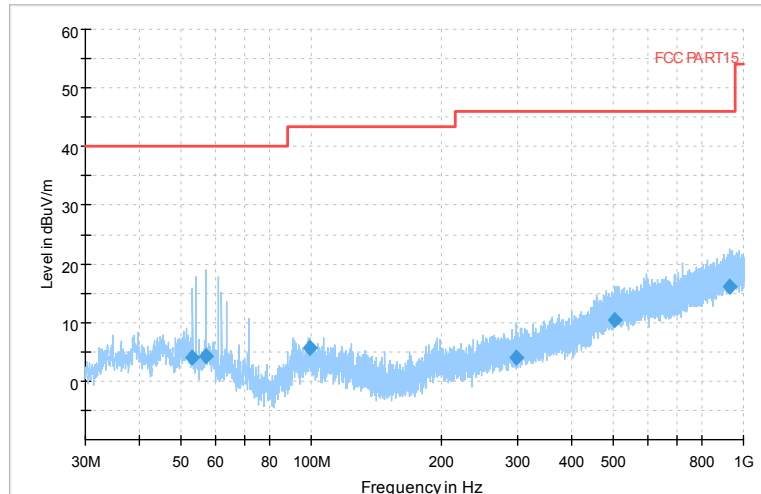

Full Spectrum

Frequency Range: 6GHz -18GHz
 Detector: Av mode and PK mode
 Test Mode: 802.11ac(VHT40)

Full Spectrum

Comment

Frequency Range: 18GHz -40GHz
 Detector: Av mode and PK mode
 Test Mode: 802.11ac(VHT40)

Carrier frequency (MHz): 5290
 Channel No.:58

Full Spectrum

Comment

Frequency Range: 30MHz -1GHz
 Detector: QP mode
 Test Mode: 802.11ac(VHT80)

Full Spectrum

Comment

Frequency Range: 1GHz -6GHz
 Detector: Av mode and PK mode
 Test Mode: 802.11ac(VHT80)