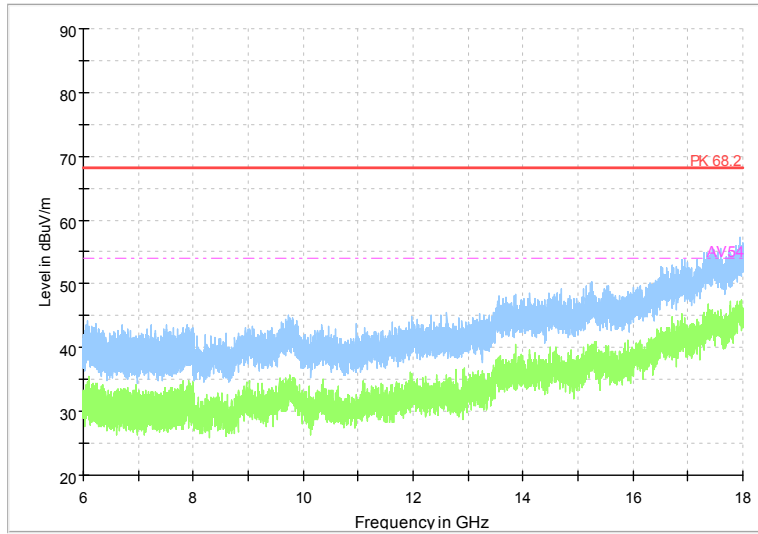

Full Spectrum

Frequency Range: 6GHz -18GHz
 Detector: Av mode and PK mode
 Test Mode: 802.11ac(VHT20)

Full Spectrum

Comment

Frequency Range: 18GHz -40GHz
 Detector: Av mode and PK mode
 Test Mode: 802.11ac(VHT20)

Carrier frequency (MHz): 5320

Channel No.:64

Full Spectrum

Comment

Frequency Range: 30MHz -1GHz
 Detector: QP mode
 Test Mode: 802.11a

Full Spectrum

Comment

Frequency Range: 1GHz -6GHz
 Detector: Av mode and PK mode
 Modulation type: 802.11a

Full Spectrum

Frequency Range: 6GHz -18GHz
 Detector: Av mode and PK mode
 Modulation type: 802.11a

Full Spectrum

Comment

Frequency Range: 18GHz -40GHz
 Detector: Av mode and PK mode
 Modulation type: 802.11a