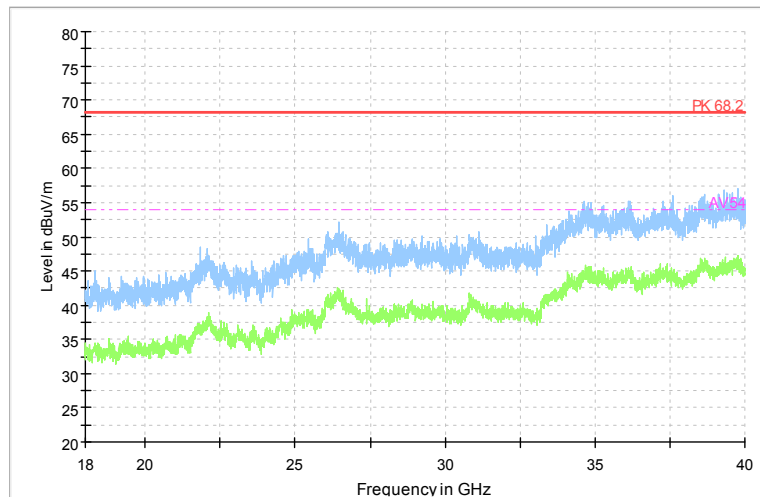

Full Spectrum

Frequency Range: 6GHz -18GHz
 Detector: Av mode and PK mode
 Modulation type: 802.11n(HT40)

Full Spectrum

Comment

Frequency Range: 18GHz -40GHz
 Detector: Av mode and PK mode
 Modulation type: 802.11n(HT40)

Full Spectrum

Comment

Frequency Range: 30MHz -1GHz
 Detector: QP mode
 Test Mode: 802.11ac(VHT40)

Full Spectrum

Comment

Frequency Range: 1GHz -6GHz
 Detector: Av mode and PK mode
 Test Mode: 802.11ac(VHT40)

Full Spectrum

Frequency Range: 6GHz -18GHz
 Detector: Av mode and PK mode
 Test Mode: 802.11ac(VHT40)

Full Spectrum

Comment

Frequency Range: 18GHz -40GHz
 Detector: Av mode and PK mode
 Test Mode: 802.11ac(VHT40)