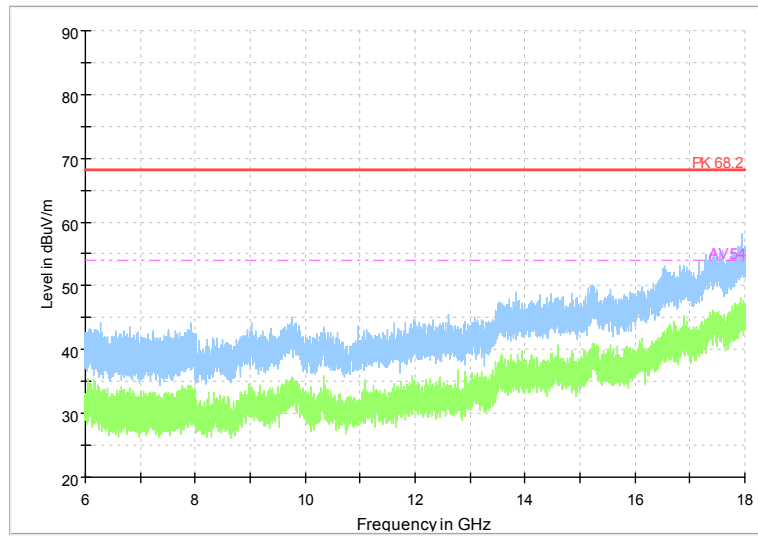

Full Spectrum

Frequency Range: 6GHz -18GHz
 Detector: Av mode and PK mode
 Modulation type: 802.11n(HT40)

Full Spectrum

Comment

Frequency Range: 18GHz -40GHz
 Detector: Av mode and PK mode
 Modulation type: 802.11n(HT40)

Full Spectrum

Comment

Frequency Range: 30MHz -1GHz
Detector: QP mode
Test Mode: 802.11ac(VHT40)

Full Spectrum

Comment

Frequency Range: 1GHz -6GHz
Detector: Av mode and PK mode
Test Mode: 802.11ac(VHT40)

Full Spectrum

Frequency Range: 6GHz -18GHz
 Detector: Av mode and PK mode
 Test Mode: 802.11ac(VHT40)

Full Spectrum

Comment

Frequency Range: 18GHz -40GHz
 Detector: Av mode and PK mode
 Test Mode: 802.11ac(VHT40)

Carrier frequency (MHz): 5590
 Channel No.:118