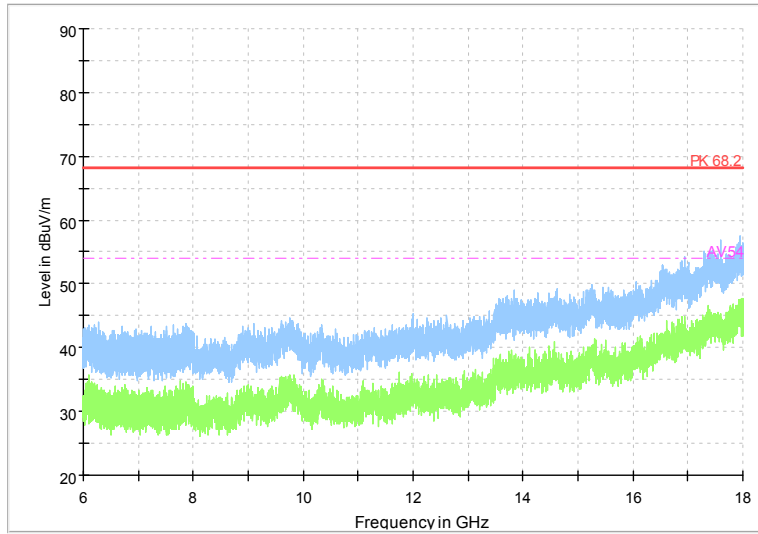

Full Spectrum

Frequency Range: 6GHz -18GHz
 Detector: Av mode and PK mode
 Test Mode: 802.11ac(VHT20)

Full Spectrum

Comment

Frequency Range: 18GHz -40GHz
 Detector: Av mode and PK mode
 Test Mode: 802.11ac(VHT20)

Carrier frequency (MHz): 5720
 Channel No.:144

Comment

Frequency Range: 30MHz -1GHz
 Detector: QP mode
 Test Mode: 802.11a

Comment

Frequency Range: 1GHz -6GHz
 Detector: Av mode and PK mode
 Modulation type: 802.11a

Full Spectrum

Frequency Range: 6GHz -18GHz
 Detector: Av mode and PK mode
 Modulation type: 802.11a

Full Spectrum

Comment
 Frequency Range: 18GHz -40GHz
 Detector: Av mode and PK mode
 Modulation type: 802.11a