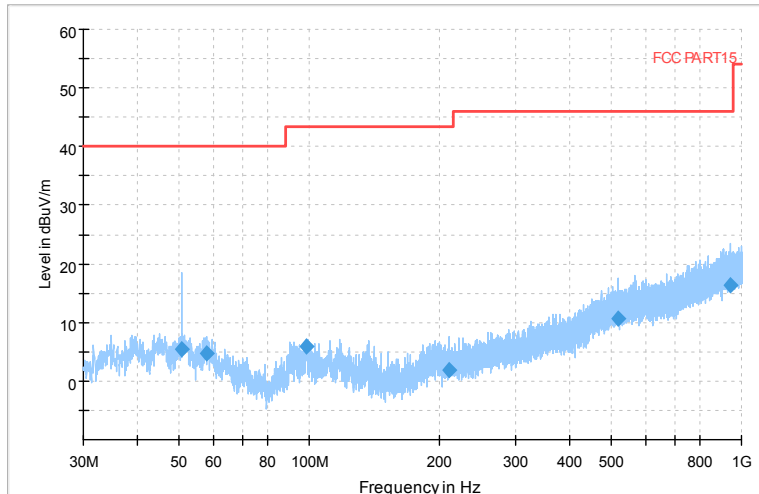

Full Spectrum

Comment

Frequency Range: 30MHz -1GHz
Detector: QP mode
Test Mode: 802.11n(HT20)