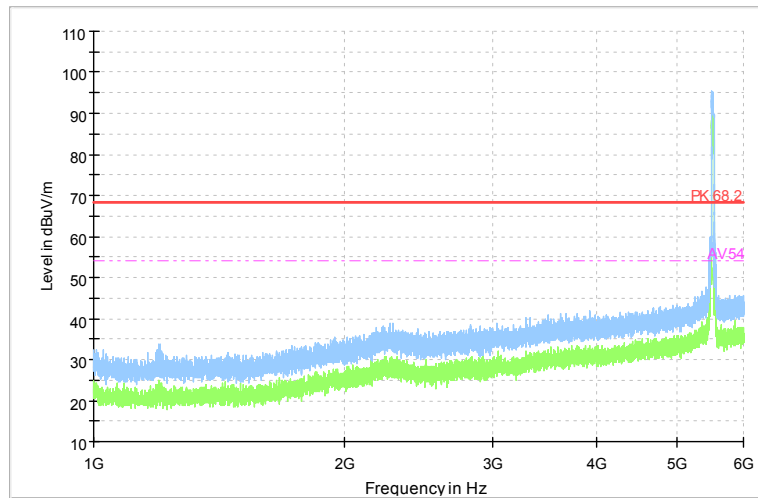

Full Spectrum

Comment

Frequency Range: 1GHz -6GHz
Detector: Av mode and PK mode
Test Mode: 802.11ac(VHT40)