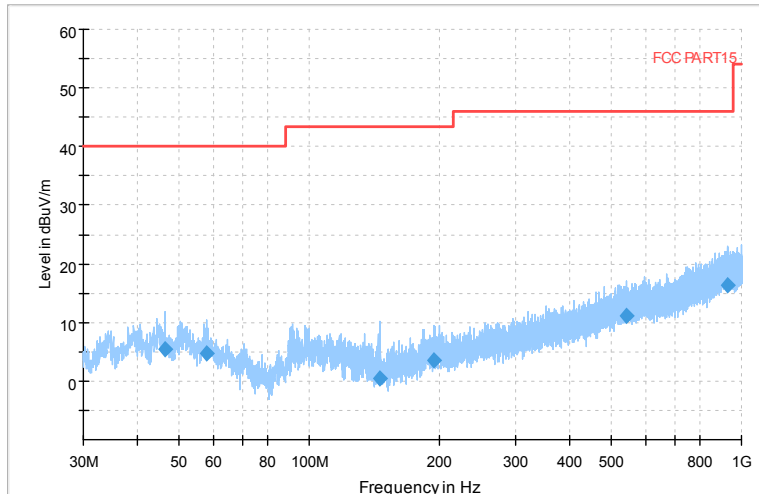

Full Spectrum

Comment

Frequency Range: 30MHz -1GHz
Detector: QP mode
Test Mode: 802.11ac(VHT40)