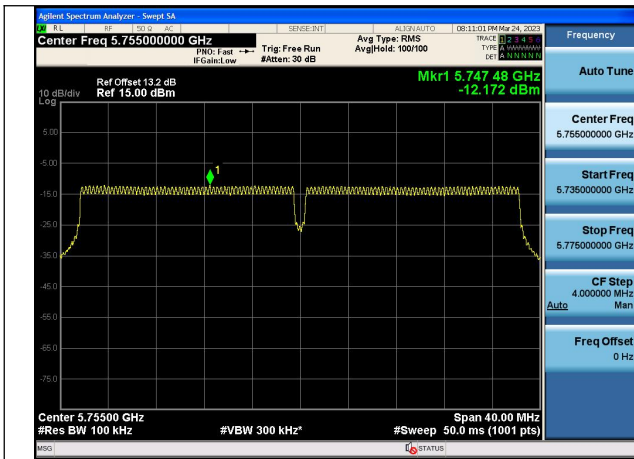

Test Mode: 802.11n HT40

Test Mode:802.11n HT40 5755MHz Chain0

Test Mode:802.11n HT40 5795MHz Chain0

Test Mode:802.11n HT40 5755MHz Chain1

Test Mode:802.11n HT40 5795MHz Chain1

Test Mode: 802.11ac VHT40

Test Mode:802.11ac VHT40 5755MHz Chain0

Test Mode:802.11ac VHT40 5795MHz Chain0

Test Mode:802.11ac VHT40 5755MHz Chain1

Test Mode:802.11ac VHT40 5795MHz Chain1

Test Mode: 802.11ac VHT80

Test Mode:802.11ac VHT80 5775MHz Chain0

Test Mode:802.11ac VHT80 5775MHz Chain1