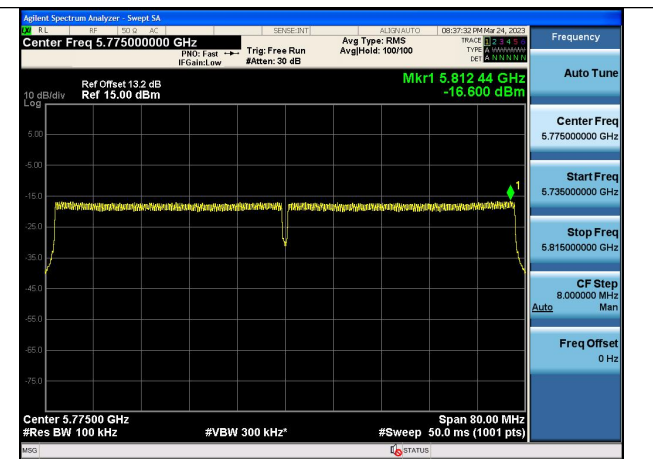

Test Mode: 802.11n HT40

Test Mode:802.11n HT40 5755MHz Chain0

Test Mode:802.11n HT40 5795MHz Chain0

Test Mode:802.11n HT40 5755MHz Chain1

Test Mode:802.11n HT40 5795MHz Chain1

Test Mode: 802.11ac VHT40

Test Mode:802.11ac VHT40 5755MHz Chain0

Test Mode:802.11ac VHT40 5795MHz Chain0

Test Mode:802.11ac VHT40 5755MHz Chain1

Test Mode:802.11ac VHT40 5795MHz Chain1

Test Mode: 802.11ac VHT80

Test Mode:802.11ac VHT80 5775MHz Chain0

Test Mode:802.11ac VHT80 5775MHz Chain1