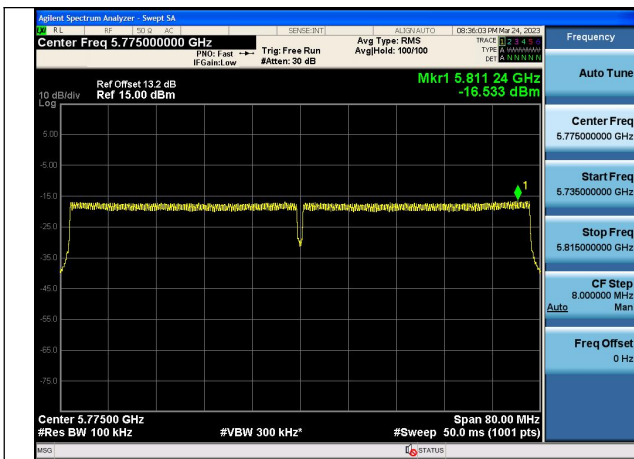

Test Mode: 802.11n HT40

Test Mode:802.11n HT40 5755MHz Chain0

Test Mode:802.11n HT40 5795MHz Chain0

Test Mode:802.11n HT40 5755MHz Chain1

Test Mode:802.11n HT40 5795MHz Chain1

Test Mode: 802.11ac VHT40

Test Mode:802.11ac VHT40 5755MHz Chain0

Test Mode:802.11ac VHT40 5795MHz Chain0

Test Mode:802.11ac VHT40 5755MHz Chain1

Test Mode:802.11ac VHT40 5795MHz Chain1

Test Mode: 802.11ac VHT80

Test Mode:802.11ac VHT80 5775MHz Chain0

Test Mode:802.11ac VHT80 5775MHz Chain1