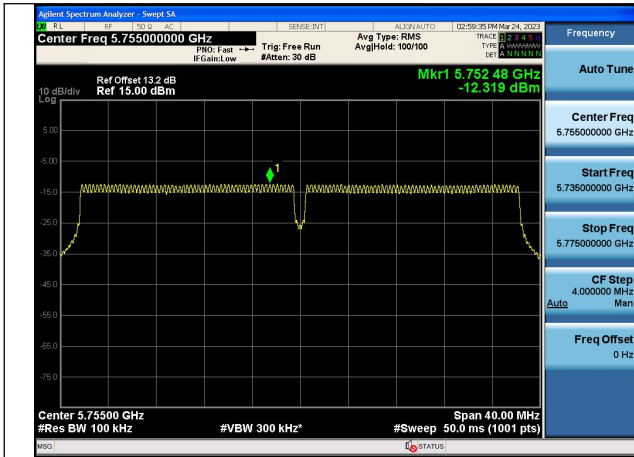

Test Mode: 802.11n HT40

Test Mode:802.11n HT40 5755MHz Chain0

Test Mode:802.11n HT40 5795MHz Chain0

Test Mode:802.11n HT40 5755MHz Chain1

Test Mode:802.11n HT40 5795MHz Chain1

Test Mode: 802.11ac VHT40

Test Mode:802.11ac VHT40 5755MHz Chain0

Test Mode:802.11ac VHT40 5795MHz Chain0

Test Mode:802.11ac VHT40 5755MHz Chain1

Test Mode:802.11ac VHT40 5795MHz Chain1

Test Mode: 802.11ac VHT80

Test Mode:802.11ac VHT80 5775MHz Chain0

Test Mode:802.11ac VHT80 5775MHz Chain1