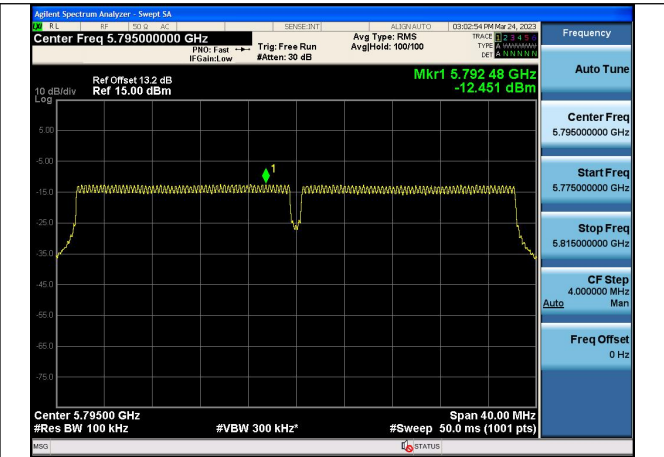

Test Mode: 802.11n HT40

Test Mode:802.11n HT40 5755MHz Chain0

Test Mode:802.11n HT40 5795MHz Chain0

Test Mode:802.11n HT40 5755MHz Chain1

Test Mode:802.11n HT40 5795MHz Chain1

Test Mode: 802.11ac VHT40

Test Mode:802.11ac VHT40 5755MHz Chain0

Test Mode:802.11ac VHT40 5795MHz Chain0

Test Mode:802.11ac VHT40 5755MHz Chain1

Test Mode:802.11ac VHT40 5795MHz Chain1

Test Mode: 802.11ac VHT80

Test Mode:802.11ac VHT80 5775MHz Chain0

Test Mode:802.11ac VHT80 5775MHz Chain1