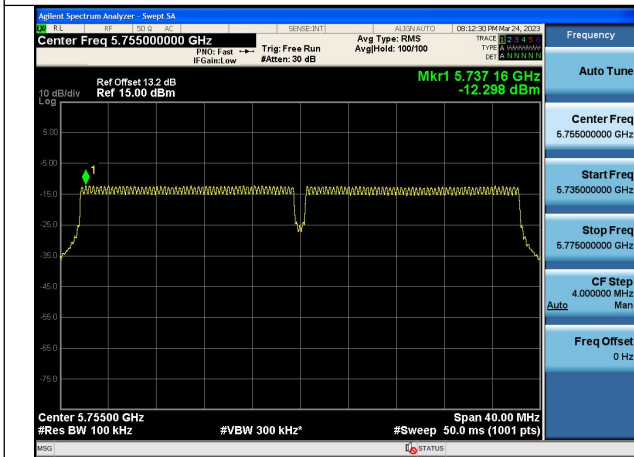

Test Mode: 802.11n HT40

Test Mode:802.11n HT40 5755MHz Chain0

Test Mode:802.11n HT40 5795MHz Chain0

Test Mode:802.11n HT40 5755MHz Chain1

Test Mode:802.11n HT40 5795MHz Chain1

Test Mode: 802.11ac VHT40

Test Mode:802.11ac VHT40 5755MHz Chain0

Test Mode:802.11ac VHT40 5795MHz Chain0

Test Mode:802.11ac VHT40 5755MHz Chain1

Test Mode:802.11ac VHT40 5795MHz Chain1

Test Mode: 802.11ac VHT80

Test Mode:802.11ac VHT80 5775MHz Chain0

Test Mode:802.11ac VHT80 5775MHz Chain1