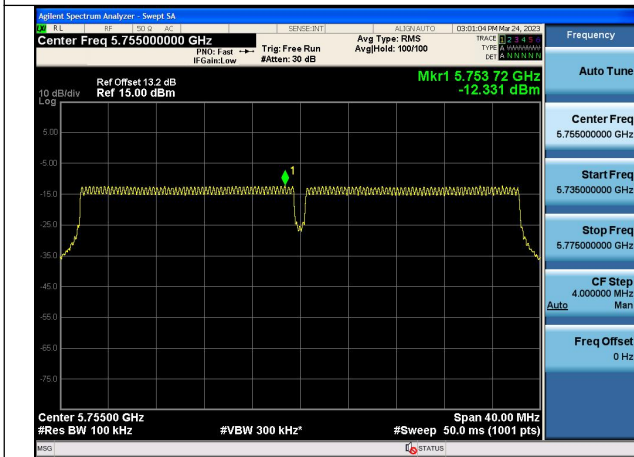

Test Mode: 802.11n HT40

Test Mode:802.11n HT40 5755MHz Chain0

Test Mode:802.11n HT40 5795MHz Chain0

Test Mode:802.11n HT40 5755MHz Chain1

Test Mode:802.11n HT40 5795MHz Chain1

Test Mode: 802.11ac VHT40

Test Mode:802.11ac VHT40 5755MHz Chain0

Test Mode:802.11ac VHT40 5795MHz Chain0

Test Mode:802.11ac VHT40 5755MHz Chain1

Test Mode:802.11ac VHT40 5795MHz Chain1

Test Mode: 802.11ac VHT80

Test Mode:802.11ac VHT80 5775MHz Chain0

Test Mode:802.11ac VHT80 5775MHz Chain1