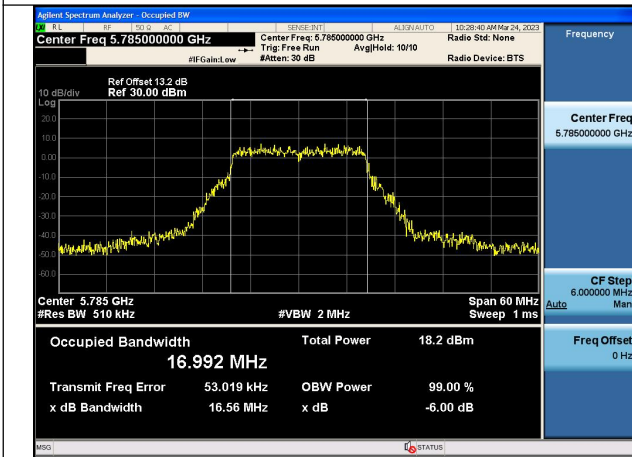

Test Mode	Antenna	Occupied Bandwidth (MHz)		
		Channel No.673	---	---
		5775MHz	---	---
802.11ac VHT80	Chain0	76.826	---	---
802.11ac VHT80	Chain1	76.924	---	---

Test Mode: 802.11a

Test Mode:802.11a 5745MHz Chain0

Test Mode:802.11a 5785MHz Chain0

Test Mode:802.11a 5825MHz Chain0

Test Mode:802.11a 5745MHz Chain1

Test Mode:802.11a 5785MHz Chain1

Test Mode:802.11a 5825MHz Chain1

Test Mode: 802.11n HT20

Test Mode:802.11n HT20 5745MHz Chain0