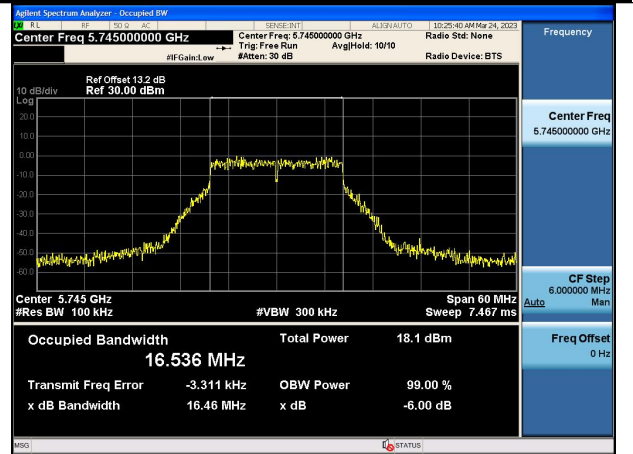

Test Mode:802.11a 5745MHz Chain1