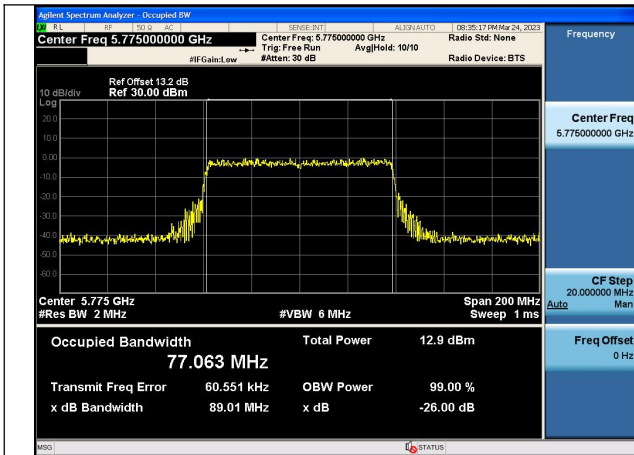

Test Mode:802.11ac VHT40 5755MHz Chain1

Test Mode:802.11ac VHT40 5795MHz Chain1

Test Mode: 802.11ac VHT80

Test Mode:802.11ac VHT80 5775MHz Chain0

Test Mode:802.11ac VHT80 5775MHz Chain1

Occupied Bandwidth

Offset 13.2dB = Attenuator + Temporary antenna connector loss + Cable loss