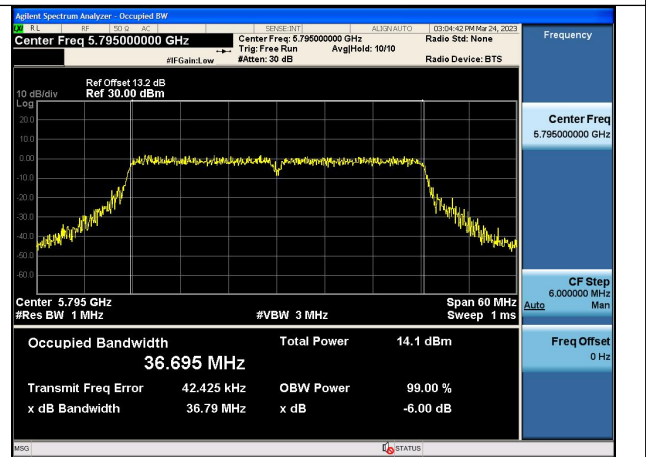

Test Mode:802.11n HT40 5755MHz Chain0

Test Mode:802.11n HT40 5795MHz Chain0

Test Mode:802.11n HT40 5755MHz Chain1

Test Mode:802.11n HT40 5795MHz Chain1