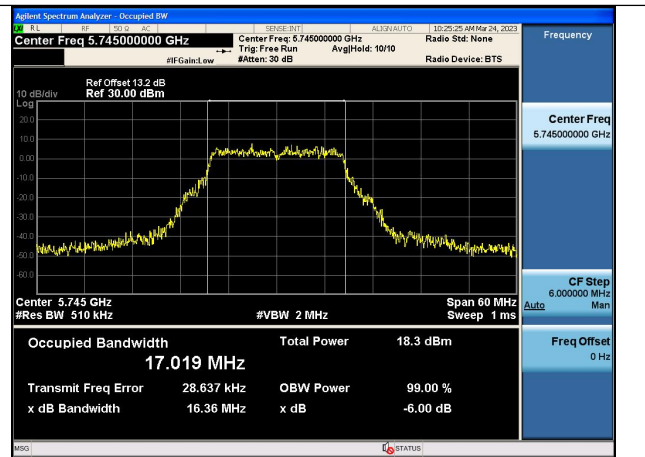

Test Mode:802.11a 5745MHz Chain0

Test Mode:802.11a 5785MHz Chain0