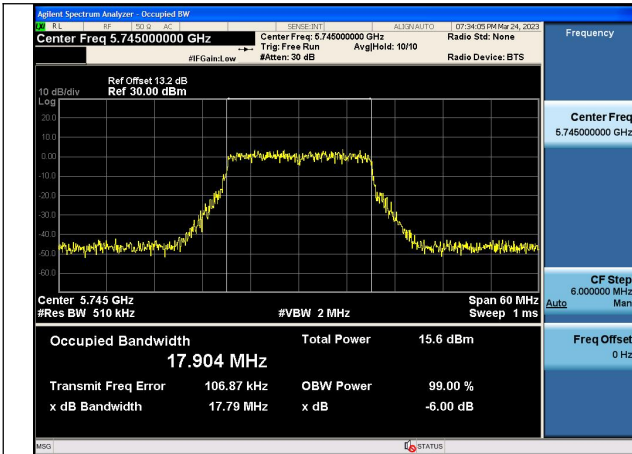

Test Mode:802.11n HT20 5785MHz Chain0

Test Mode:802.11n HT20 5825MHz Chain0

Test Mode:802.11n HT20 5745MHz Chain1

Test Mode:802.11n HT20 5785MHz Chain1

Test Mode:802.11n HT20 5825MHz Chain1

Test Mode: 802.11ac VHT20

Test Mode:802.11ac VHT20 5745MHz Chain0

Test Mode:802.11ac VHT20 5785MHz Chain0

Test Mode:802.11ac VHT20 5825MHz Chain0

Test Mode:802.11ac VHT20 5745MHz Chain1

Test Mode:802.11ac VHT20 5785MHz Chain1

Test Mode:802.11ac VHT20 5825MHz Chain1