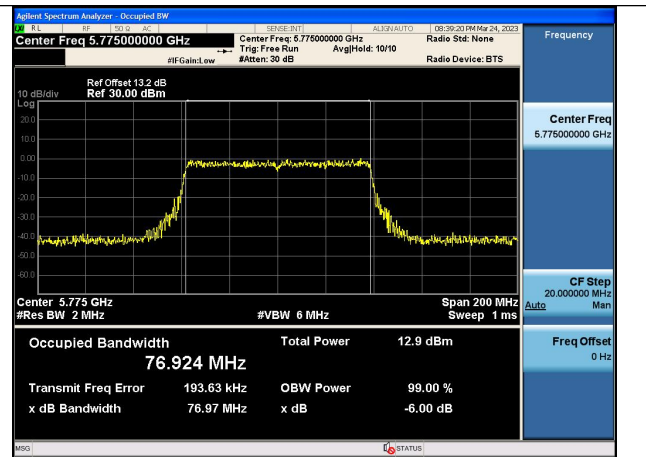

Test Mode: 802.11n HT40

Test Mode:802.11n HT40 5755MHz Chain0

Test Mode:802.11n HT40 5795MHz Chain0

Test Mode:802.11n HT40 5755MHz Chain1

Test Mode:802.11n HT40 5795MHz Chain1

Test Mode: 802.11ac VHT40

Test Mode:802.11ac VHT40 5755MHz Chain0

Test Mode:802.11ac VHT40 5795MHz Chain0

Test Mode:802.11ac VHT40 5755MHz Chain1

Test Mode:802.11ac VHT40 5795MHz Chain1

Test Mode: 802.11ac VHT80

Test Mode:802.11ac VHT80 5775MHz Chain0

Test Mode:802.11ac VHT80 5775MHz Chain1