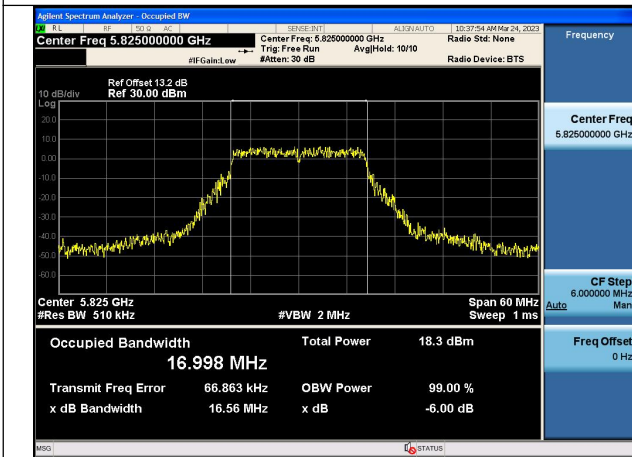

Test Mode:802.11a 5745MHz Chain0

Test Mode:802.11a 5785MHz Chain0