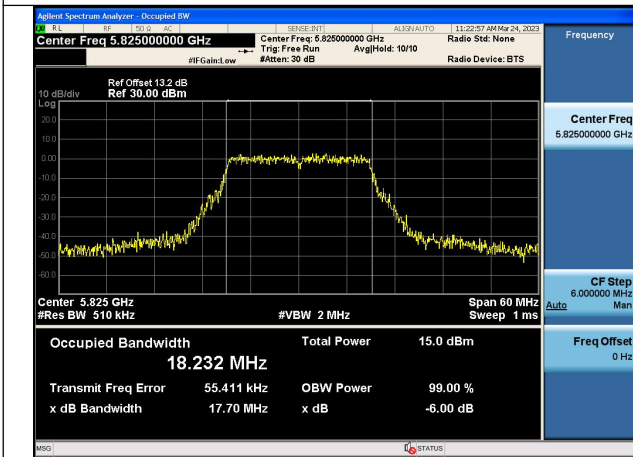

Test Mode:802.11a 5785MHz Chain0

Test Mode:802.11a 5825MHz Chain0

Test Mode:802.11a 5745MHz Chain1

Test Mode:802.11a 5785MHz Chain1

Test Mode:802.11a 5825MHz Chain1

Test Mode: 802.11n HT20

Test Mode:802.11n HT20 5745MHz Chain0

Test Mode:802.11n HT20 5785MHz Chain0

Test Mode:802.11n HT20 5825MHz Chain0

Test Mode:802.11n HT20 5745MHz Chain1

Test Mode:802.11n HT20 5785MHz Chain1

Test Mode:802.11n HT20 5825MHz Chain1

Test Mode: 802.11ac VHT20