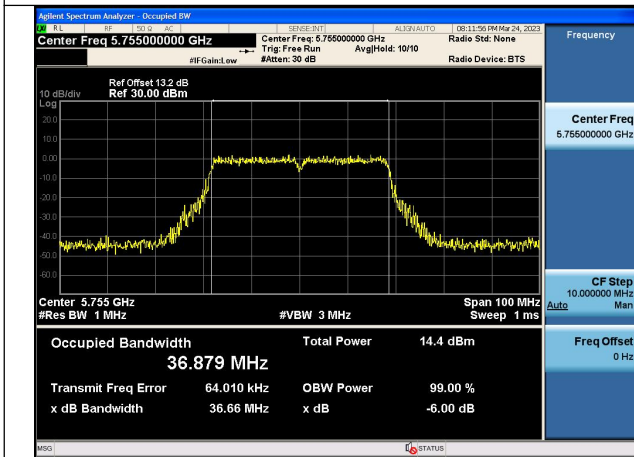

Test Mode: 802.11n HT40

Test Mode:802.11n HT40 5755MHz Chain0

Test Mode:802.11n HT40 5795MHz Chain0

Test Mode:802.11n HT40 5755MHz Chain1

Test Mode:802.11n HT40 5795MHz Chain1

Test Mode: 802.11ac VHT40

Test Mode:802.11ac VHT40 5755MHz Chain0

Test Mode:802.11ac VHT40 5795MHz Chain0

Test Mode:802.11ac VHT40 5755MHz Chain1

Test Mode:802.11ac VHT40 5795MHz Chain1

Test Mode: 802.11ac VHT80

Test Mode:802.11ac VHT80 5775MHz Chain0

Test Mode:802.11ac VHT80 5775MHz Chain1