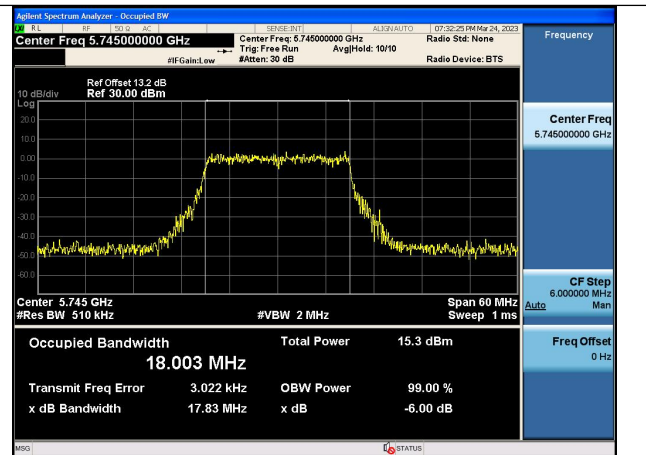

Test Mode:802.11n HT20 5785MHz Chain0

Test Mode:802.11n HT20 5825MHz Chain0

Test Mode:802.11n HT20 5745MHz Chain1

Test Mode:802.11n HT20 5785MHz Chain1

Test Mode:802.11n HT20 5825MHz Chain1

Test Mode: 802.11ac VHT20

Test Mode:802.11ac VHT20 5745MHz Chain0

Test Mode:802.11ac VHT20 5785MHz Chain0

Test Mode:802.11ac VHT20 5825MHz Chain0

Test Mode:802.11ac VHT20 5745MHz Chain1

Test Mode:802.11ac VHT20 5785MHz Chain1

Test Mode:802.11ac VHT20 5825MHz Chain1