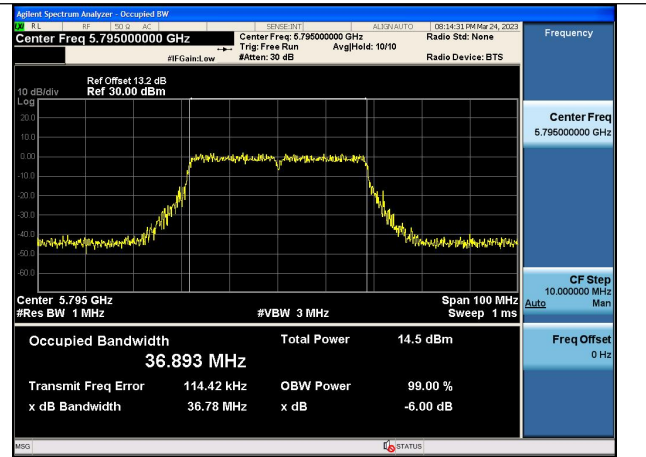

Test Mode: 802.11n HT40

Test Mode:802.11n HT40 5755MHz Chain0

Test Mode:802.11n HT40 5795MHz Chain0

Test Mode:802.11n HT40 5755MHz Chain1

Test Mode:802.11n HT40 5795MHz Chain1

Test Mode: 802.11ac VHT40

Test Mode:802.11ac VHT40 5755MHz Chain0