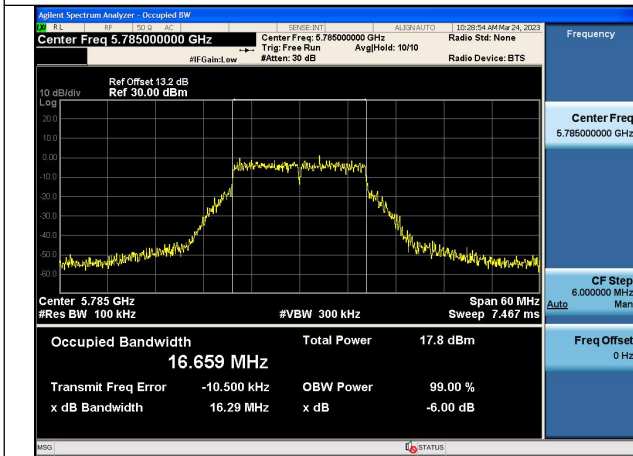

Test Mode:802.11a 5785MHz Chain1