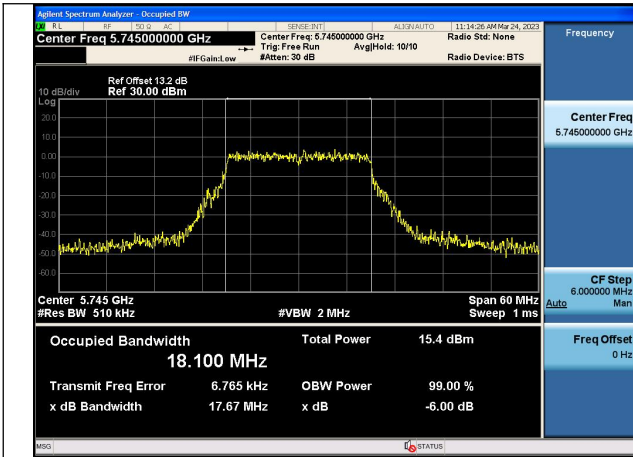

Test Mode:802.11a 5785MHz Chain0

Test Mode:802.11a 5825MHz Chain0

Test Mode:802.11a 5745MHz Chain1

Test Mode:802.11a 5785MHz Chain1

Test Mode:802.11a 5825MHz Chain1

Test Mode: 802.11n HT20

Test Mode:802.11n HT20 5745MHz Chain0

Test Mode:802.11n HT20 5785MHz Chain0

Test Mode:802.11n HT20 5825MHz Chain0

Test Mode:802.11n HT20 5745MHz Chain1

Test Mode:802.11n HT20 5785MHz Chain1

Test Mode:802.11n HT20 5825MHz Chain1

Test Mode: 802.11ac VHT20