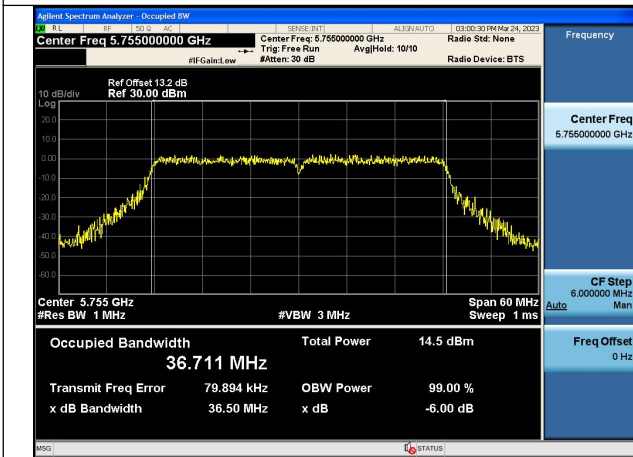

Test Mode:802.11n HT40 5755MHz Chain0

Test Mode:802.11n HT40 5795MHz Chain0

Test Mode:802.11n HT40 5755MHz Chain1

Test Mode:802.11n HT40 5795MHz Chain1