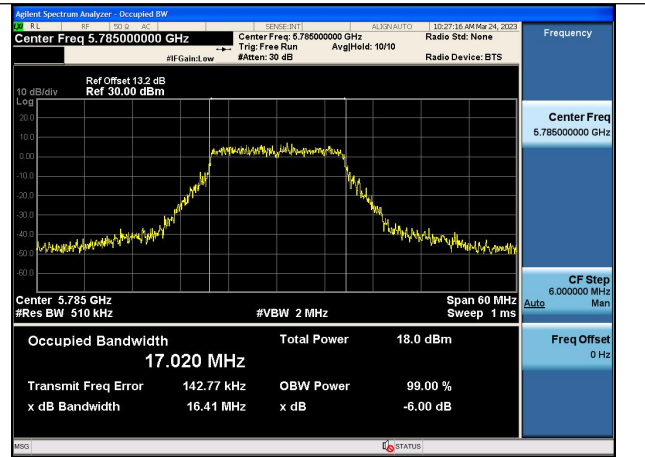

Test Mode: 802.11a