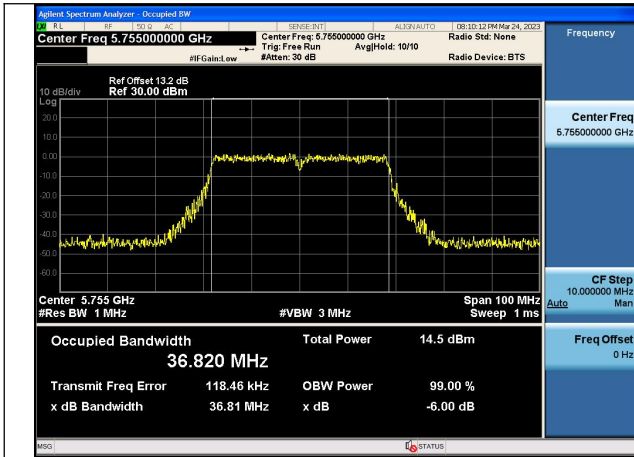

Test Mode: 802.11n HT40

Test Mode:802.11n HT40 5755MHz Chain0

Test Mode:802.11n HT40 5795MHz Chain0

Test Mode:802.11n HT40 5755MHz Chain1

Test Mode:802.11n HT40 5795MHz Chain1

Test Mode: 802.11ac VHT40

Test Mode:802.11ac VHT40 5755MHz Chain0

Test Mode:802.11ac VHT40 5795MHz Chain0

Test Mode:802.11ac VHT40 5755MHz Chain1

Test Mode:802.11ac VHT40 5795MHz Chain1

Test Mode: 802.11ac VHT80

Test Mode:802.11ac VHT80 5775MHz Chain0

Test Mode:802.11ac VHT80 5775MHz Chain1