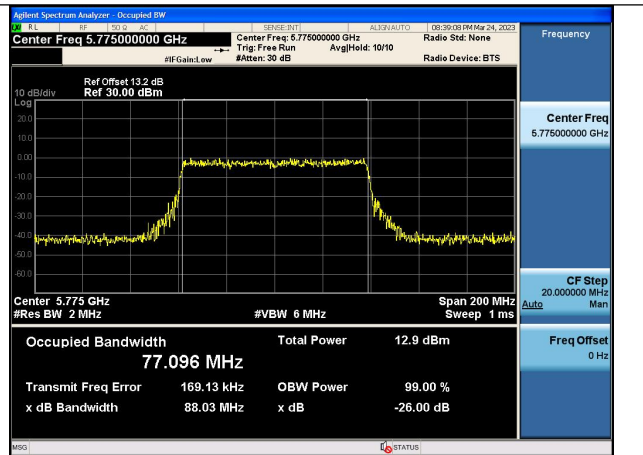

Test Mode:802.11ac VHT40 5755MHz Chain1

Test Mode:802.11ac VHT40 5795MHz Chain1

Test Mode: 802.11ac VHT80

Test Mode:802.11ac VHT80 5775MHz Chain0

Test Mode:802.11ac VHT80 5775MHz Chain1

Occupied Bandwidth

Offset 13.2dB = Attenuator + Temporary antenna connector loss + Cable loss

Test Mode	Antenna	Occupied Bandwidth (MHz)		
		Channel No.667	Channel No.675	Channel No.683
		5745MHz	5785MHz	5825MHz
802.11a	Chain0	17.045	17.020	16.998
802.11a	Chain1	17.019	16.992	17.253
802.11n HT20	Chain0	18.100	18.033	18.232
802.11n HT20	Chain1	17.983	18.120	18.069
802.11ac VHT20	Chain0	17.904	18.026	17.964
802.11ac VHT20	Chain1	18.003	17.966	18.004