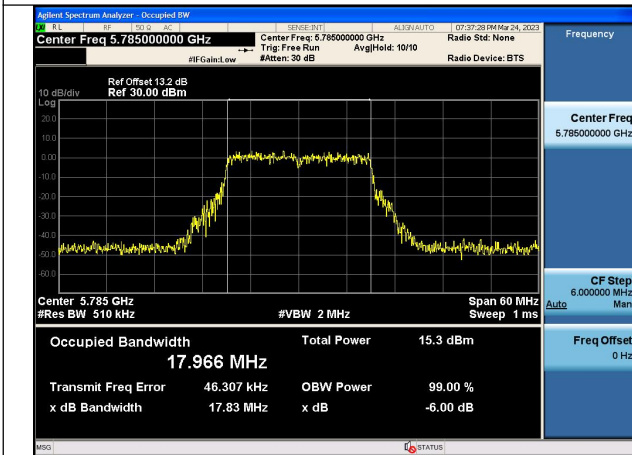

Test Mode:802.11n HT20 5785MHz Chain0

Test Mode:802.11n HT20 5825MHz Chain0

Test Mode:802.11n HT20 5745MHz Chain1

Test Mode:802.11n HT20 5785MHz Chain1

Test Mode:802.11n HT20 5825MHz Chain1

Test Mode: 802.11ac VHT20

Test Mode:802.11ac VHT20 5745MHz Chain0

Test Mode:802.11ac VHT20 5785MHz Chain0

Test Mode:802.11ac VHT20 5825MHz Chain0

Test Mode:802.11ac VHT20 5745MHz Chain1

Test Mode:802.11ac VHT20 5785MHz Chain1

Test Mode:802.11ac VHT20 5825MHz Chain1