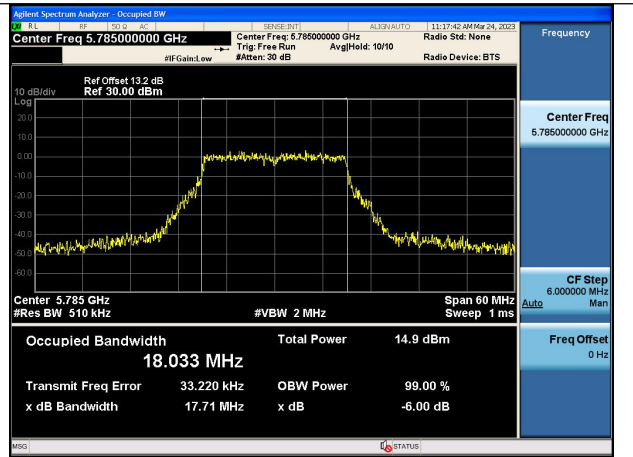

Test Mode:802.11a 5785MHz Chain0

Test Mode:802.11a 5825MHz Chain0

Test Mode:802.11a 5745MHz Chain1

Test Mode:802.11a 5785MHz Chain1

Test Mode:802.11a 5825MHz Chain1

Test Mode: 802.11n HT20

Test Mode:802.11n HT20 5745MHz Chain0

Test Mode:802.11n HT20 5785MHz Chain0

Test Mode:802.11n HT20 5825MHz Chain0

Test Mode:802.11n HT20 5745MHz Chain1

Test Mode:802.11n HT20 5785MHz Chain1

Test Mode:802.11n HT20 5825MHz Chain1

Test Mode: 802.11ac VHT20