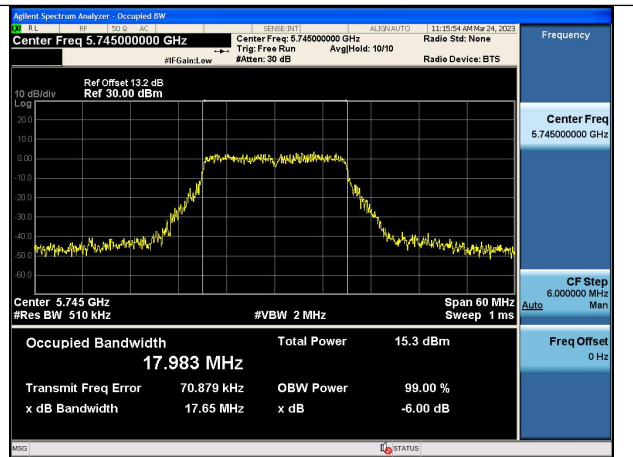

Test Mode:802.11a 5785MHz Chain0

Test Mode:802.11a 5825MHz Chain0

Test Mode:802.11a 5745MHz Chain1

Test Mode:802.11a 5785MHz Chain1

Test Mode:802.11a 5825MHz Chain1

Test Mode: 802.11n HT20

Test Mode:802.11n HT20 5745MHz Chain0

Test Mode:802.11n HT20 5785MHz Chain0

Test Mode:802.11n HT20 5825MHz Chain0

Test Mode:802.11n HT20 5745MHz Chain1

Test Mode:802.11n HT20 5785MHz Chain1

Test Mode:802.11n HT20 5825MHz Chain1

Test Mode: 802.11ac VHT20