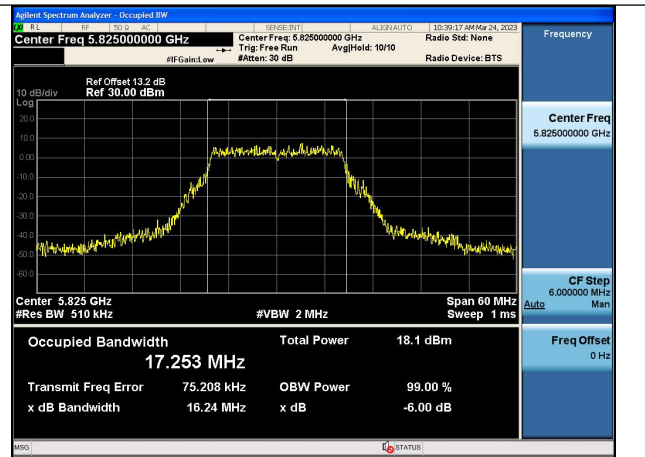

Test Mode	Antenna	Occupied Bandwidth (MHz)		
		Channel No.673	---	---
		5775MHz	---	---
802.11ac VHT80	Chain0	76.826	---	---
802.11ac VHT80	Chain1	76.924	---	---

Test Mode: 802.11a

Test Mode:802.11a 5745MHz Chain0

Test Mode:802.11a 5785MHz Chain0

Test Mode:802.11a 5825MHz Chain0

Test Mode:802.11a 5745MHz Chain1

Test Mode:802.11a 5785MHz Chain1

Test Mode:802.11a 5825MHz Chain1

Test Mode: 802.11n HT20

Test Mode:802.11n HT20 5745MHz Chain0