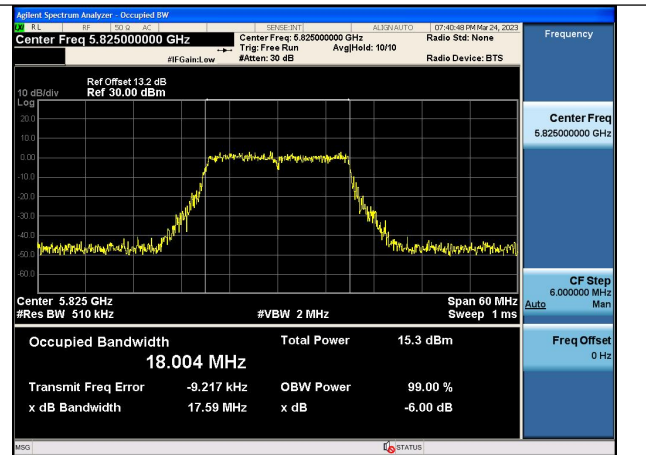

Test Mode:802.11n HT20 5785MHz Chain0

Test Mode:802.11n HT20 5825MHz Chain0

Test Mode:802.11n HT20 5745MHz Chain1

Test Mode:802.11n HT20 5785MHz Chain1

Test Mode:802.11n HT20 5825MHz Chain1

Test Mode: 802.11ac VHT20

Test Mode:802.11ac VHT20 5745MHz Chain0

Test Mode:802.11ac VHT20 5785MHz Chain0

Test Mode:802.11ac VHT20 5825MHz Chain0

Test Mode:802.11ac VHT20 5745MHz Chain1

Test Mode:802.11ac VHT20 5785MHz Chain1

Test Mode:802.11ac VHT20 5825MHz Chain1