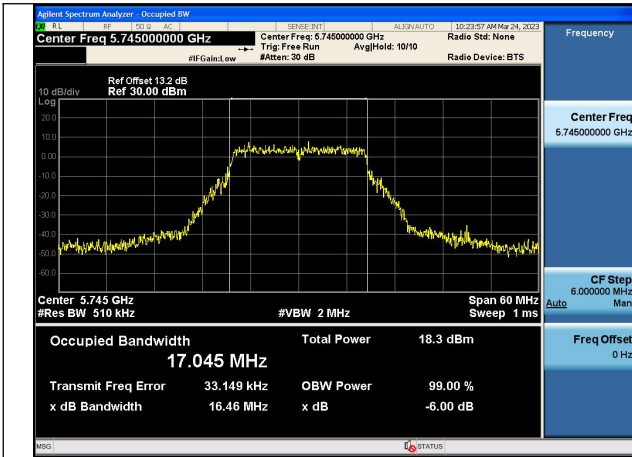

Test Mode: 802.11a