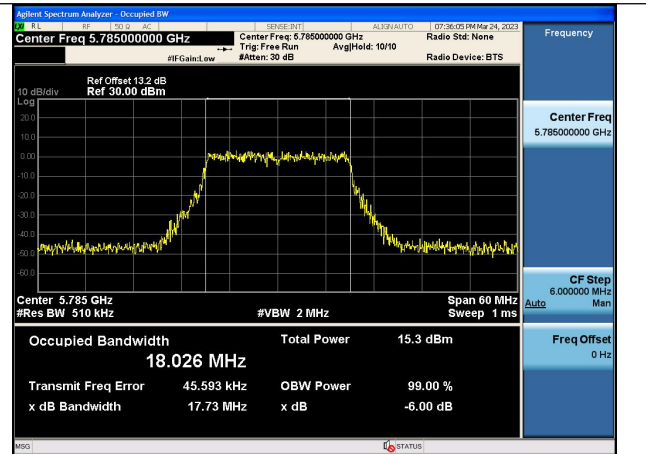

Test Mode:802.11n HT20 5785MHz Chain0

Test Mode:802.11n HT20 5825MHz Chain0

Test Mode:802.11n HT20 5745MHz Chain1

Test Mode:802.11n HT20 5785MHz Chain1

Test Mode:802.11n HT20 5825MHz Chain1

Test Mode: 802.11ac VHT20

Test Mode:802.11ac VHT20 5745MHz Chain0

Test Mode:802.11ac VHT20 5785MHz Chain0

Test Mode:802.11ac VHT20 5825MHz Chain0

Test Mode:802.11ac VHT20 5745MHz Chain1

Test Mode:802.11ac VHT20 5785MHz Chain1

Test Mode:802.11ac VHT20 5825MHz Chain1