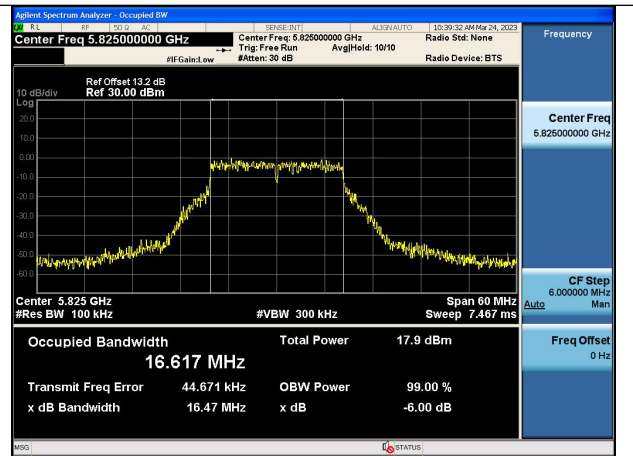

Test Mode:802.11a 5825MHz Chain1