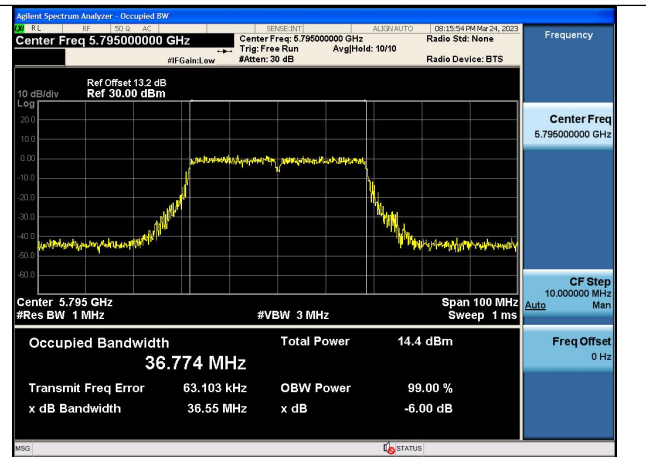

Test Mode: 802.11n HT40

Test Mode:802.11n HT40 5755MHz Chain0

Test Mode:802.11n HT40 5795MHz Chain0

Test Mode:802.11n HT40 5755MHz Chain1

Test Mode:802.11n HT40 5795MHz Chain1

Test Mode: 802.11ac VHT40

Test Mode:802.11ac VHT40 5755MHz Chain0

Test Mode:802.11ac VHT40 5795MHz Chain0

Test Mode:802.11ac VHT40 5755MHz Chain1

Test Mode:802.11ac VHT40 5795MHz Chain1

Test Mode: 802.11ac VHT80

Test Mode:802.11ac VHT80 5775MHz Chain0

Test Mode:802.11ac VHT80 5775MHz Chain1