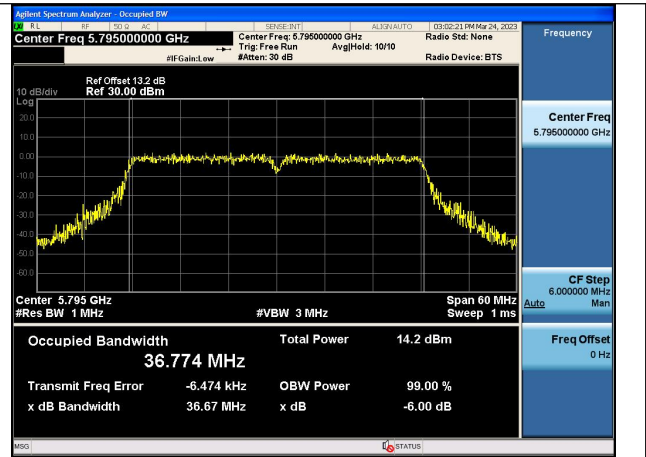

Test Mode: 802.11n HT40