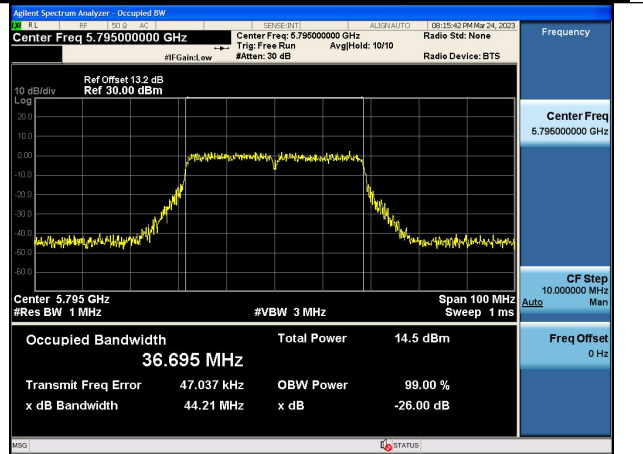

Test Mode:802.11ac VHT40 5755MHz Chain1

Test Mode:802.11ac VHT40 5795MHz Chain1

Test Mode: 802.11ac VHT80

Test Mode:802.11ac VHT80 5775MHz Chain0

Test Mode:802.11ac VHT80 5775MHz Chain1

Occupied Bandwidth

Offset 13.2dB = Attenuator + Temporary antenna connector loss + Cable loss

Test Mode	Antenna	Occupied Bandwidth (MHz)		
		Channel No.667	Channel No.675	Channel No.683
		5745MHz	5785MHz	5825MHz
802.11a	Chain0	17.045	17.020	16.998
802.11a	Chain1	17.019	16.992	17.253
802.11n HT20	Chain0	18.100	18.033	18.232
802.11n HT20	Chain1	17.983	18.120	18.069
802.11ac VHT20	Chain0	17.904	18.026	17.964
802.11ac VHT20	Chain1	18.003	17.966	18.004