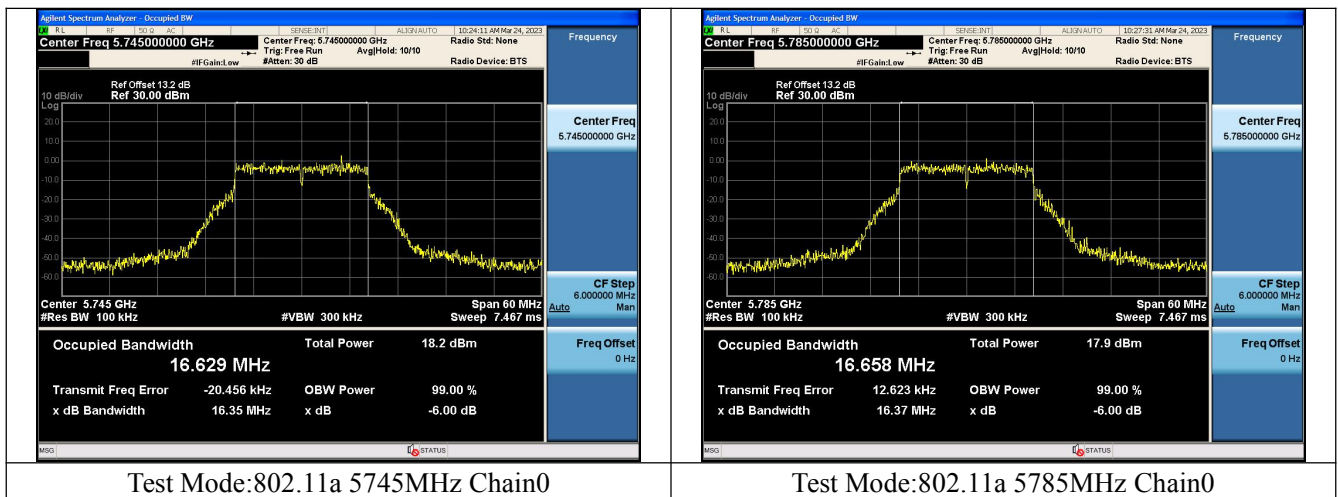

6dB Bandwidth

Offset 13.2dB = Attenuator + Temporary antenna connector loss + Cable loss

Test Mode	Antenna	6dB Bandwidth (MHz)		
		Channel No.667	Channel No.675	Channel No.683
		5745MHz	5785MHz	5825MHz
802.11a	Chain0	16.35	16.37	16.41
802.11a	Chain1	16.46	16.29	16.47
802.11n HT20	Chain0	17.62	17.72	17.72
802.11n HT20	Chain1	17.75	17.60	17.78
802.11ac VHT20	Chain0	17.76	17.71	17.70
802.11ac VHT20	Chain1	17.72	17.63	17.72

Test Mode	Antenna	6dB Bandwidth (MHz)		
		Channel No.669	---	Channel No.677
		5755MHz	---	5795MHz
802.11n HT40	Chain0	36.44	---	36.12
802.11n HT40	Chain1	36.51	---	36.50
802.11ac VHT40	Chain0	36.61	---	36.53
802.11ac VHT40	Chain1	36.58	---	36.55

Test Mode	Antenna	6dB Bandwidth (MHz)		
		Channel No.673	---	---
		5775MHz	---	---
802.11ac VHT80	Chain0	76.48	---	---
802.11ac VHT80	Chain1	76.63	---	---

Test Mode: 802.11a