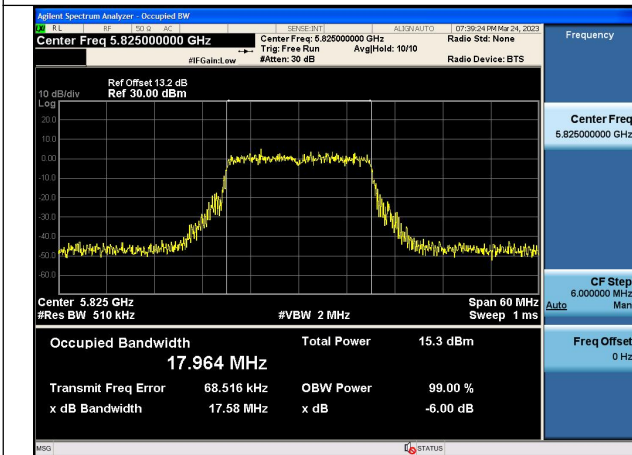

Test Mode:802.11n HT20 5785MHz Chain0

Test Mode:802.11n HT20 5825MHz Chain0

Test Mode:802.11n HT20 5745MHz Chain1

Test Mode:802.11n HT20 5785MHz Chain1

Test Mode:802.11n HT20 5825MHz Chain1

Test Mode: 802.11ac VHT20

Test Mode:802.11ac VHT20 5745MHz Chain0

Test Mode:802.11ac VHT20 5785MHz Chain0

Test Mode:802.11ac VHT20 5825MHz Chain0

Test Mode:802.11ac VHT20 5745MHz Chain1

Test Mode:802.11ac VHT20 5785MHz Chain1

Test Mode:802.11ac VHT20 5825MHz Chain1