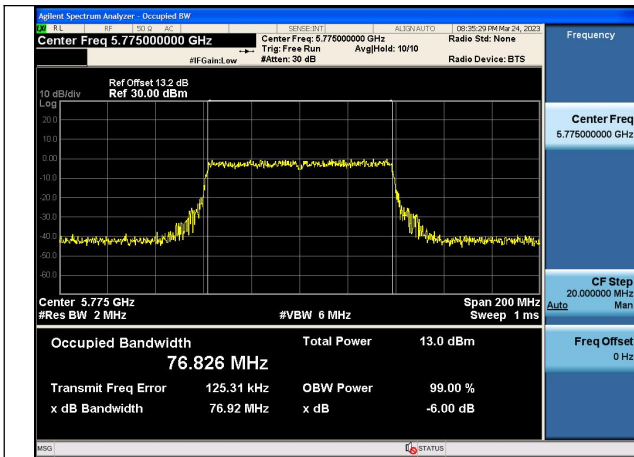

Test Mode: 802.11n HT40

Test Mode:802.11n HT40 5755MHz Chain0

Test Mode:802.11n HT40 5795MHz Chain0

Test Mode:802.11n HT40 5755MHz Chain1

Test Mode:802.11n HT40 5795MHz Chain1

Test Mode: 802.11ac VHT40

Test Mode:802.11ac VHT40 5755MHz Chain0

Test Mode:802.11ac VHT40 5795MHz Chain0

Test Mode:802.11ac VHT40 5755MHz Chain1

Test Mode:802.11ac VHT40 5795MHz Chain1

Test Mode: 802.11ac VHT80

Test Mode:802.11ac VHT80 5775MHz Chain0

Test Mode:802.11ac VHT80 5775MHz Chain1