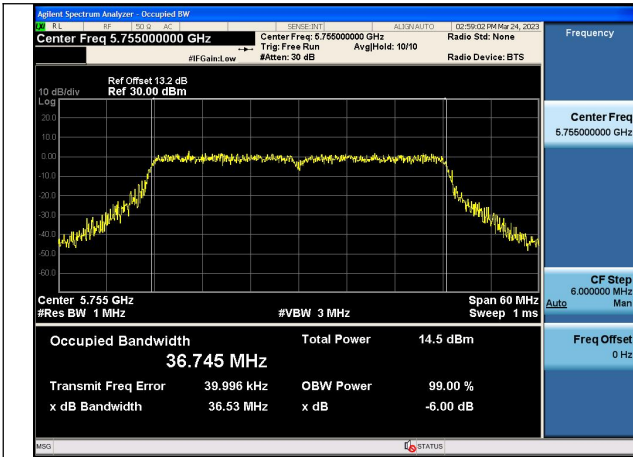

Test Mode: 802.11n HT40