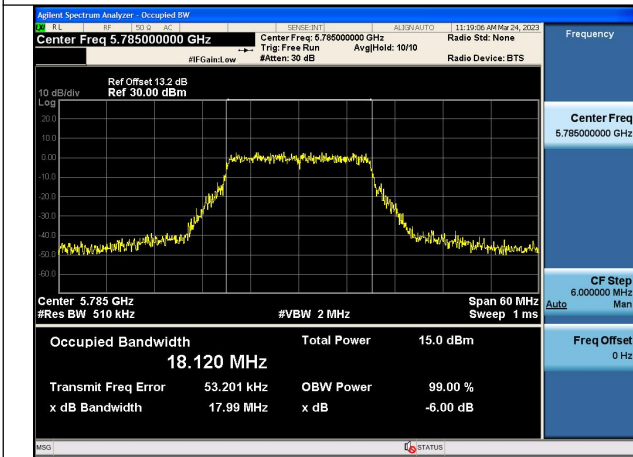

Test Mode:802.11a 5785MHz Chain0

Test Mode:802.11a 5825MHz Chain0

Test Mode:802.11a 5745MHz Chain1

Test Mode:802.11a 5785MHz Chain1

Test Mode:802.11a 5825MHz Chain1

Test Mode: 802.11n HT20

Test Mode:802.11n HT20 5745MHz Chain0

Test Mode:802.11n HT20 5785MHz Chain0

Test Mode:802.11n HT20 5825MHz Chain0

Test Mode:802.11n HT20 5745MHz Chain1

Test Mode:802.11n HT20 5785MHz Chain1

Test Mode:802.11n HT20 5825MHz Chain1

Test Mode: 802.11ac VHT20