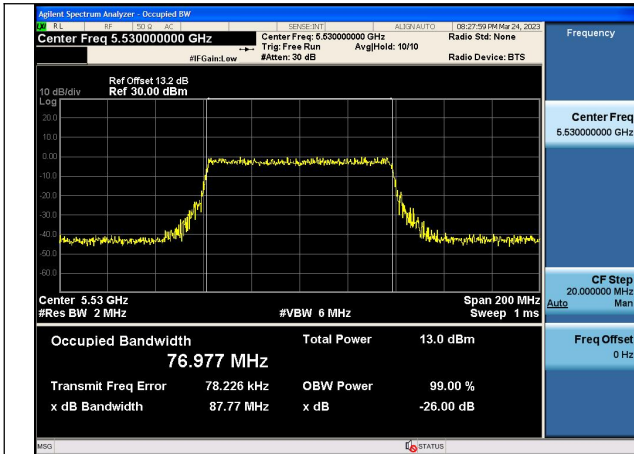

Test Mode: 802.11ac VHT40

Test Mode:802.11ac VHT40 5510MHz Chain0

Test Mode:802.11ac VHT40 5590MHz Chain0

Test Mode:802.11ac VHT40 5670MHz Chain0

Test Mode:802.11ac VHT40 5510MHz Chain1

Test Mode:802.11ac VHT40 5590MHz Chain1

Test Mode:802.11ac VHT40 5670MHz Chain1

Test Mode: 802.11ac VHT80

Test Mode: 802.11ac VHT80 5530MHz Chain0

Test Mode: 802.11ac VHT80 5610MHz Chain0

Test Mode: 802.11ac VHT80 5530MHz Chain1

Test Mode: 802.11ac VHT80 5610MHz Chain1