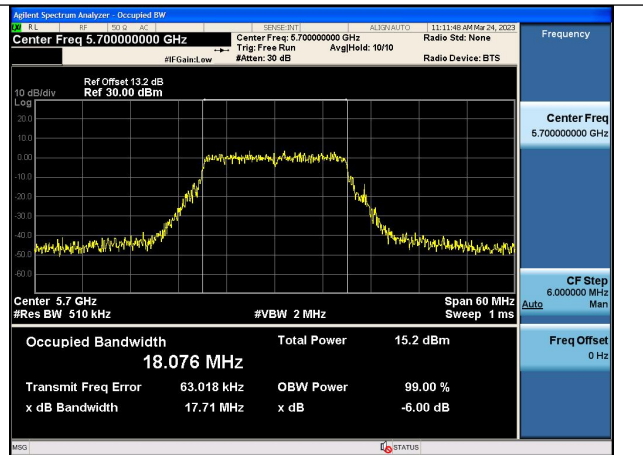

Test Mode: 802.11n HT20

Test Mode:802.11n HT20 5500MHz Chain0

Test Mode:802.11n HT20 5580MHz Chain0

Test Mode:802.11n HT20 5700MHz Chain0

Test Mode:802.11n HT20 5500MHz Chain1

Test Mode:802.11n HT20 5580MHz Chain1

Test Mode:802.11n HT20 5700MHz Chain1

Test Mode: 802.11ac VHT20

Test Mode:802.11ac VHT20 5500MHz Chain0

Test Mode:802.11ac VHT20 5580MHz Chain0

Test Mode:802.11ac VHT20 5700MHz Chain0

Test Mode:802.11ac VHT20 5500MHz Chain1