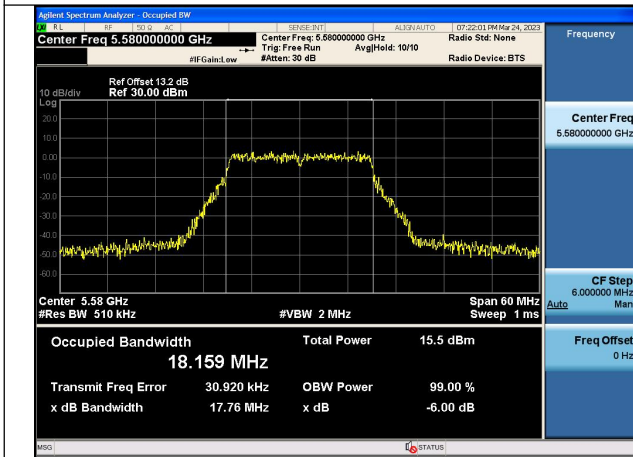

Test Mode:802.11n HT20 5700MHz Chain1

Test Mode: 802.11ac VHT20

Test Mode:802.11ac VHT20 5500MHz Chain0

Test Mode:802.11ac VHT20 5580MHz Chain0

Test Mode:802.11ac VHT20 5700MHz Chain0

Test Mode:802.11ac VHT20 5500MHz Chain1