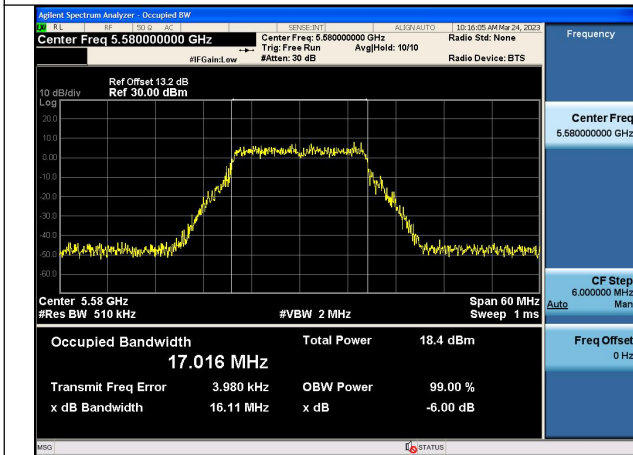

Test Mode: 802.11a

Test Mode:802.11a 5500MHz Chain0

Test Mode:802.11a 5580MHz Chain0

Test Mode:802.11a 5700MHz Chain0

Test Mode:802.11a 5500MHz Chain1

Test Mode:802.11a 5580MHz Chain1

Test Mode:802.11a 5700MHz Chain1

Test Mode: 802.11n HT20

Test Mode:802.11n HT20 5500MHz Chain0

Test Mode:802.11n HT20 5580MHz Chain0

Test Mode:802.11n HT20 5700MHz Chain0

Test Mode:802.11n HT20 5500MHz Chain1

Test Mode:802.11n HT20 5580MHz Chain1