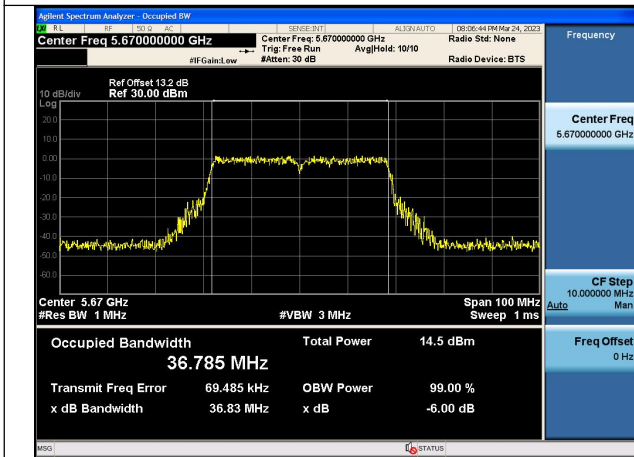

Test Mode:802.11n HT40 5510MHz Chain1

Test Mode:802.11n HT40 5590MHz Chain1

Test Mode:802.11n HT40 5670MHz Chain1

Test Mode: 802.11ac VHT40

Test Mode:802.11ac VHT40 5510MHz Chain0

Test Mode:802.11ac VHT40 5590MHz Chain0