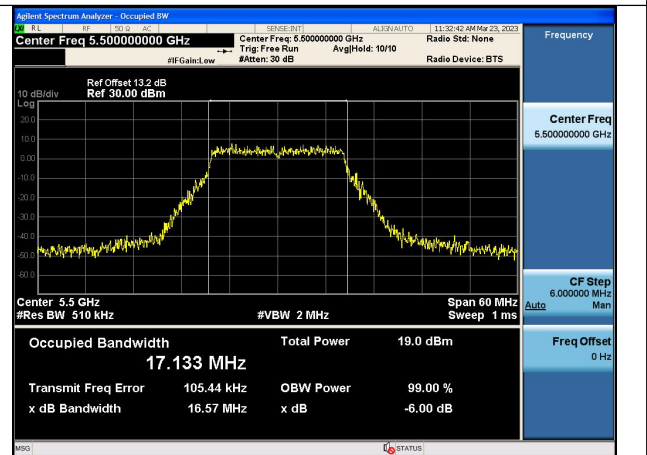

Test Mode:802.11a 5500MHz Chain0

Test Mode:802.11a 5580MHz Chain0