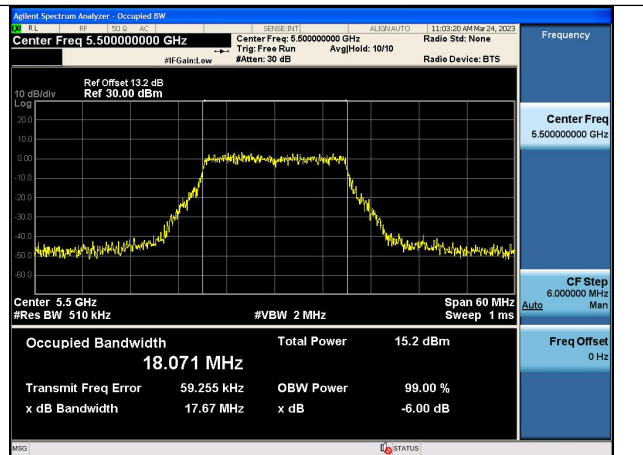

Test Mode: 802.11a

Test Mode:802.11a 5500MHz Chain0

Test Mode:802.11a 5580MHz Chain0

Test Mode:802.11a 5700MHz Chain0

Test Mode:802.11a 5500MHz Chain1

Test Mode:802.11a 5580MHz Chain1

Test Mode:802.11a 5700MHz Chain1

Test Mode: 802.11n HT20

Test Mode:802.11n HT20 5500MHz Chain0

Test Mode:802.11n HT20 5580MHz Chain0

Test Mode:802.11n HT20 5700MHz Chain0

Test Mode:802.11n HT20 5500MHz Chain1

Test Mode:802.11n HT20 5580MHz Chain1