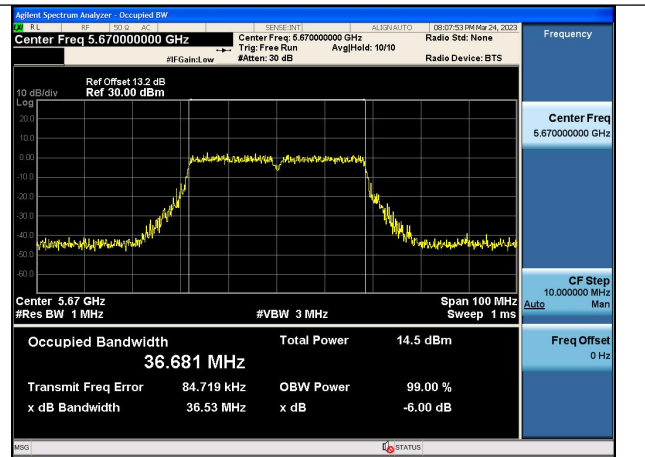

Test Mode:802.11ac VHT40 5670MHz Chain0

Test Mode:802.11ac VHT40 5510MHz Chain1

Test Mode:802.11ac VHT40 5590MHz Chain1

Test Mode:802.11ac VHT40 5670MHz Chain1