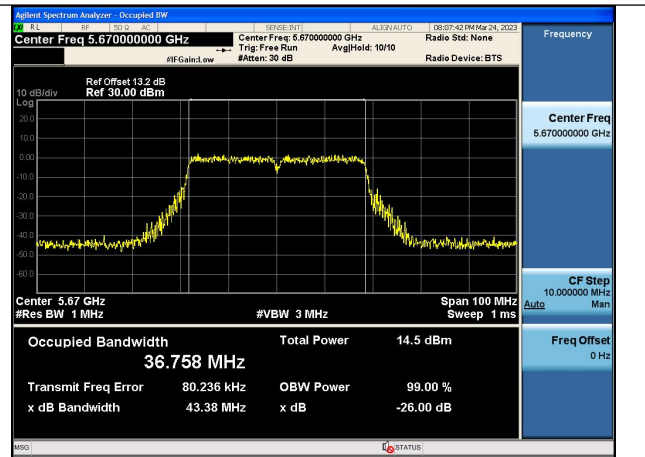

Test Mode: 802.11ac VHT40

Test Mode:802.11ac VHT40 5510MHz Chain0

Test Mode:802.11ac VHT40 5590MHz Chain0

Test Mode:802.11ac VHT40 5670MHz Chain0

Test Mode:802.11ac VHT40 5510MHz Chain1

Test Mode:802.11ac VHT40 5590MHz Chain1

Test Mode:802.11ac VHT40 5670MHz Chain1

Test Mode: 802.11ac VHT80

Test Mode: 802.11ac VHT80 5530MHz Chain0

Test Mode: 802.11ac VHT80 5610MHz Chain0

Test Mode: 802.11ac VHT80 5530MHz Chain1

Test Mode: 802.11ac VHT80 5610MHz Chain1