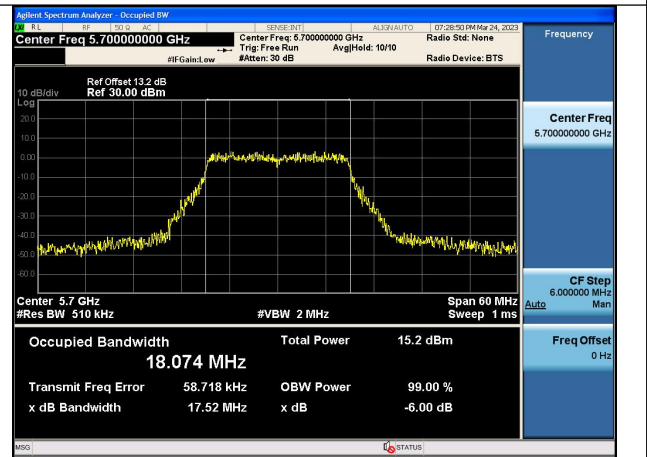

Test Mode:802.11n HT20 5700MHz Chain1

Test Mode: 802.11ac VHT20

Test Mode:802.11ac VHT20 5500MHz Chain0

Test Mode:802.11ac VHT20 5580MHz Chain0

Test Mode:802.11ac VHT20 5700MHz Chain0

Test Mode:802.11ac VHT20 5500MHz Chain1