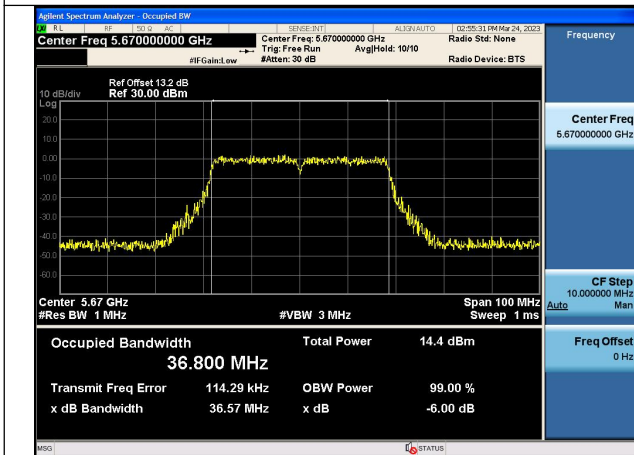

Test Mode:802.11ac VHT20 5580MHz Chain1

Test Mode:802.11ac VHT20 5700MHz Chain1

Test Mode: 802.11n HT40

Test Mode:802.11n HT40 5510MHz Chain0

Test Mode:802.11n HT40 5590MHz Chain0

Test Mode:802.11n HT40 5670MHz Chain0