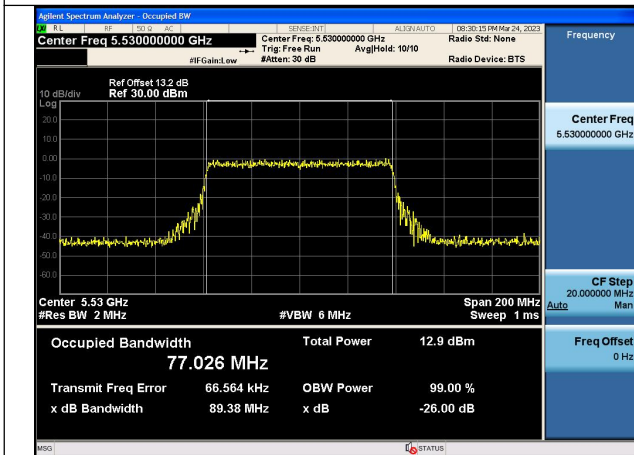

Test Mode: 802.11ac VHT40

Test Mode:802.11ac VHT40 5510MHz Chain0

Test Mode:802.11ac VHT40 5590MHz Chain0

Test Mode:802.11ac VHT40 5670MHz Chain0

Test Mode:802.11ac VHT40 5510MHz Chain1

Test Mode:802.11ac VHT40 5590MHz Chain1

Test Mode:802.11ac VHT40 5670MHz Chain1

Test Mode: 802.11ac VHT80

Test Mode: 802.11ac VHT80 5530MHz Chain0

Test Mode: 802.11ac VHT80 5610MHz Chain0

Test Mode: 802.11ac VHT80 5530MHz Chain1

Test Mode: 802.11ac VHT80 5610MHz Chain1