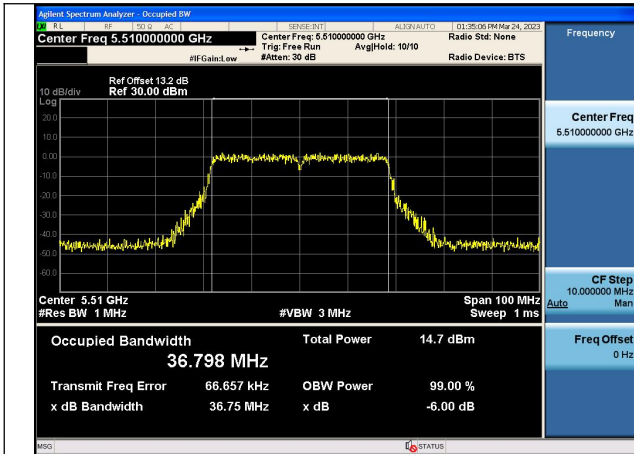

Test Mode: 802.11n HT40