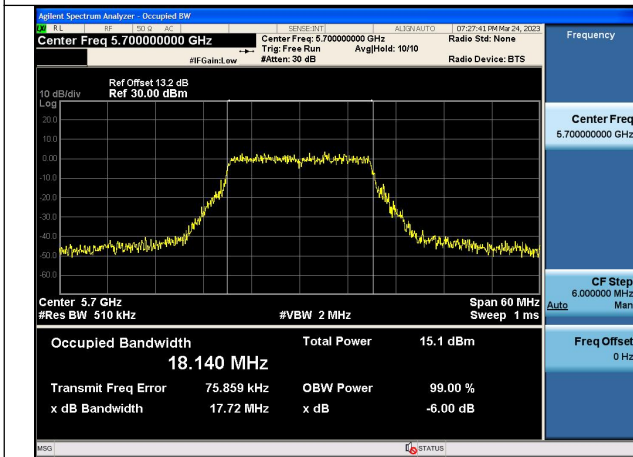

Test Mode: 802.11n HT20

Test Mode:802.11n HT20 5500MHz Chain0

Test Mode:802.11n HT20 5580MHz Chain0

Test Mode:802.11n HT20 5700MHz Chain0

Test Mode:802.11n HT20 5500MHz Chain1

Test Mode:802.11n HT20 5580MHz Chain1

Test Mode:802.11n HT20 5700MHz Chain1

Test Mode: 802.11ac VHT20

Test Mode:802.11ac VHT20 5500MHz Chain0

Test Mode:802.11ac VHT20 5580MHz Chain0

Test Mode:802.11ac VHT20 5700MHz Chain0

Test Mode:802.11ac VHT20 5500MHz Chain1