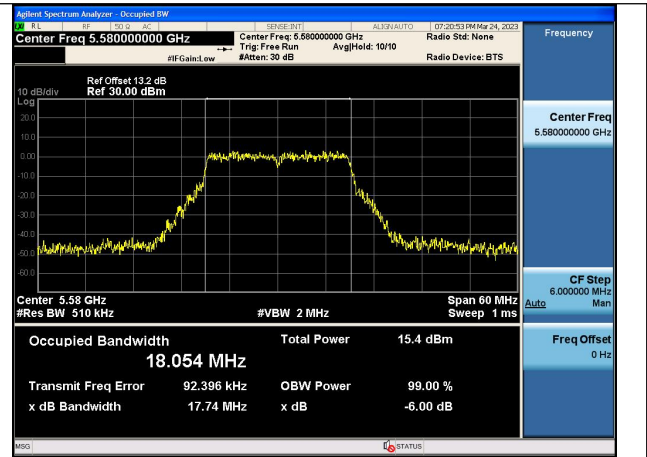

Test Mode: 802.11n HT20

Test Mode:802.11n HT20 5500MHz Chain0

Test Mode:802.11n HT20 5580MHz Chain0

Test Mode:802.11n HT20 5700MHz Chain0

Test Mode:802.11n HT20 5500MHz Chain1

Test Mode:802.11n HT20 5580MHz Chain1

Test Mode:802.11n HT20 5700MHz Chain1

Test Mode: 802.11ac VHT20

Test Mode:802.11ac VHT20 5500MHz Chain0

Test Mode:802.11ac VHT20 5580MHz Chain0

Test Mode:802.11ac VHT20 5700MHz Chain0

Test Mode:802.11ac VHT20 5500MHz Chain1