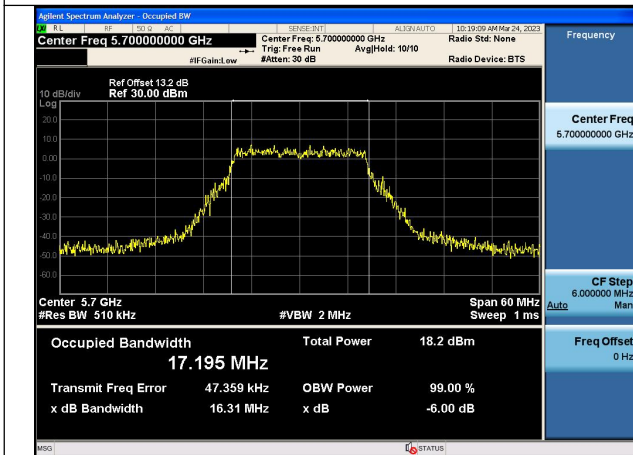

Test Mode:802.11a 5500MHz Chain0

Test Mode:802.11a 5580MHz Chain0