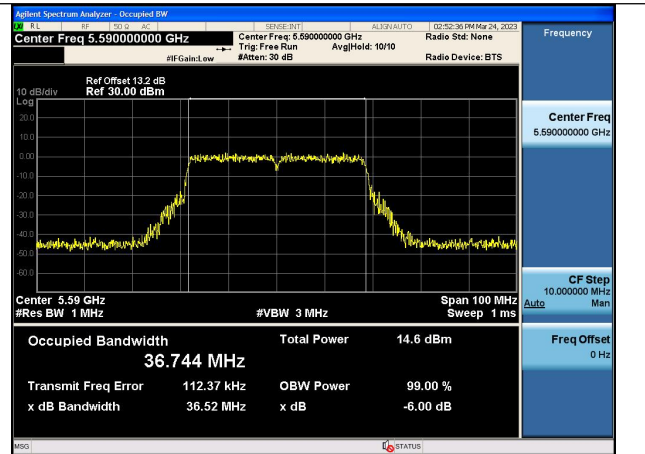

Test Mode: 802.11n HT40