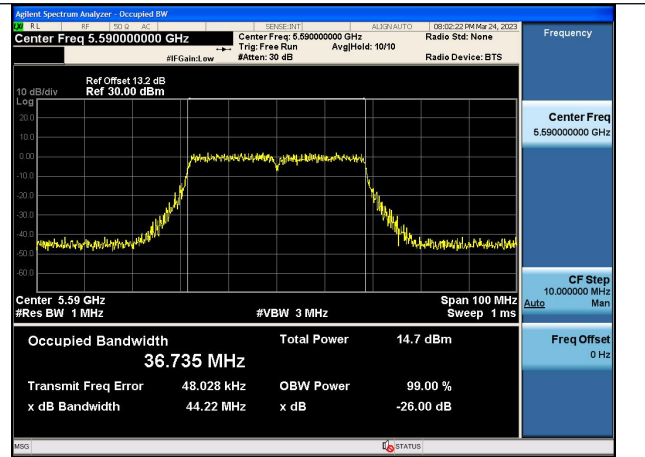

Test Mode: 802.11ac VHT40

Test Mode:802.11ac VHT40 5510MHz Chain0

Test Mode:802.11ac VHT40 5590MHz Chain0

Test Mode:802.11ac VHT40 5670MHz Chain0

Test Mode:802.11ac VHT40 5510MHz Chain1

Test Mode:802.11ac VHT40 5590MHz Chain1

Test Mode:802.11ac VHT40 5670MHz Chain1

Test Mode: 802.11ac VHT80

Test Mode: 802.11ac VHT80 5530MHz Chain0

Test Mode: 802.11ac VHT80 5610MHz Chain0

Test Mode: 802.11ac VHT80 5530MHz Chain1

Test Mode: 802.11ac VHT80 5610MHz Chain1