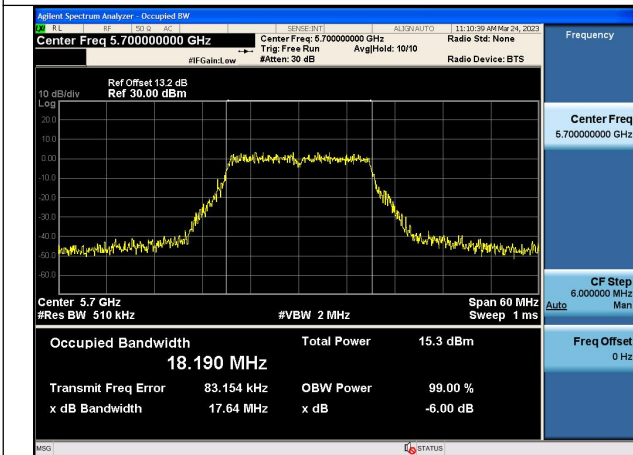

Test Mode: 802.11a

Test Mode:802.11a 5500MHz Chain0

Test Mode:802.11a 5580MHz Chain0

Test Mode:802.11a 5700MHz Chain0

Test Mode:802.11a 5500MHz Chain1

Test Mode:802.11a 5580MHz Chain1

Test Mode:802.11a 5700MHz Chain1

Test Mode: 802.11n HT20

Test Mode:802.11n HT20 5500MHz Chain0

Test Mode:802.11n HT20 5580MHz Chain0

Test Mode:802.11n HT20 5700MHz Chain0

Test Mode:802.11n HT20 5500MHz Chain1

Test Mode:802.11n HT20 5580MHz Chain1