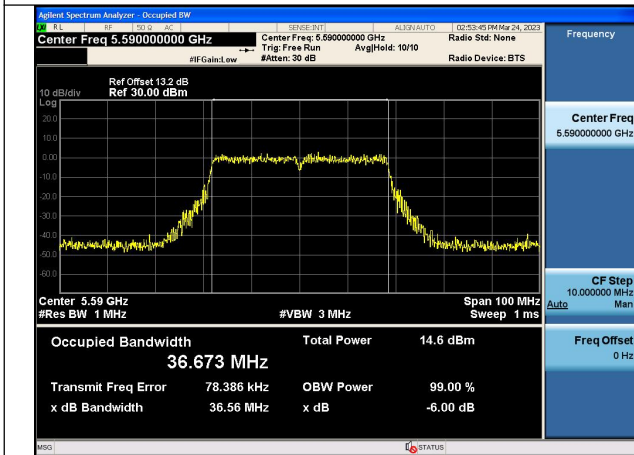

Test Mode:802.11n HT40 5670MHz Chain0

Test Mode:802.11n HT40 5510MHz Chain1

Test Mode:802.11n HT40 5590MHz Chain1

Test Mode:802.11n HT40 5670MHz Chain1