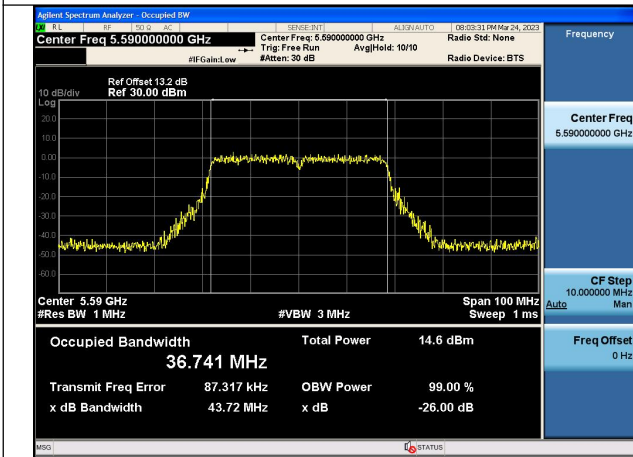

Test Mode: 802.11ac VHT40

Test Mode:802.11ac VHT40 5510MHz Chain0

Test Mode:802.11ac VHT40 5590MHz Chain0

Test Mode:802.11ac VHT40 5670MHz Chain0

Test Mode:802.11ac VHT40 5510MHz Chain1

Test Mode:802.11ac VHT40 5590MHz Chain1

Test Mode:802.11ac VHT40 5670MHz Chain1

Test Mode: 802.11ac VHT80

Test Mode: 802.11ac VHT80 5530MHz Chain0

Test Mode: 802.11ac VHT80 5610MHz Chain0

Test Mode: 802.11ac VHT80 5530MHz Chain1

Test Mode: 802.11ac VHT80 5610MHz Chain1