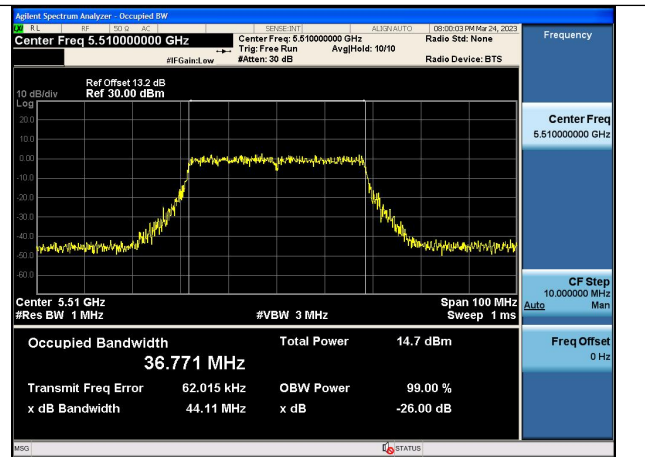

Test Mode: 802.11ac VHT40

Test Mode:802.11ac VHT40 5510MHz Chain0

Test Mode:802.11ac VHT40 5590MHz Chain0

Test Mode:802.11ac VHT40 5670MHz Chain0

Test Mode:802.11ac VHT40 5510MHz Chain1

Test Mode:802.11ac VHT40 5590MHz Chain1

Test Mode:802.11ac VHT40 5670MHz Chain1

Test Mode: 802.11ac VHT80

Test Mode: 802.11ac VHT80 5530MHz Chain0

Test Mode: 802.11ac VHT80 5610MHz Chain0

Test Mode: 802.11ac VHT80 5530MHz Chain1

Test Mode: 802.11ac VHT80 5610MHz Chain1