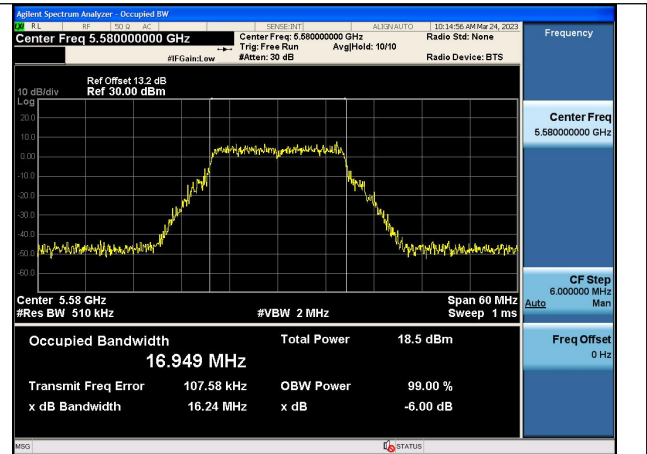

Test Mode: 802.11a