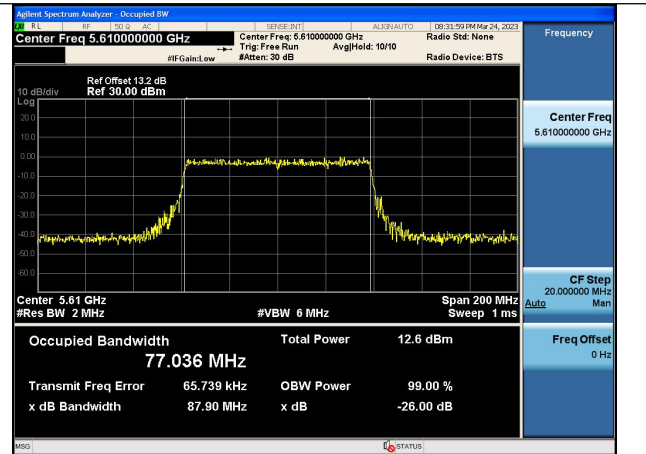

Test Mode: 802.11ac VHT40

Test Mode:802.11ac VHT40 5510MHz Chain0

Test Mode:802.11ac VHT40 5590MHz Chain0

Test Mode:802.11ac VHT40 5670MHz Chain0

Test Mode:802.11ac VHT40 5510MHz Chain1

Test Mode:802.11ac VHT40 5590MHz Chain1

Test Mode:802.11ac VHT40 5670MHz Chain1

Test Mode: 802.11ac VHT80

Test Mode: 802.11ac VHT80 5530MHz Chain0

Test Mode: 802.11ac VHT80 5610MHz Chain0

Test Mode: 802.11ac VHT80 5530MHz Chain1

Test Mode: 802.11ac VHT80 5610MHz Chain1

Occupied Bandwidth

Offset 13.2dB = Attenuator + Temporary antenna connector loss + Cable loss

| Test Mode | Antenna | Occupied Bandwidth (MHz) | | |
|----------------|---------|--------------------------|----------------|----------------|
| | | Channel No.618 | Channel No.634 | Channel No.658 |
| | | 5500MHz | 5580MHz | 5700MHz |
| 802.11a | Chain0 | 17.091 | 16.949 | 17.195 |
| 802.11a | Chain1 | 17.133 | 17.016 | 17.056 |
| 802.11n HT20 | Chain0 | 17.988 | 18.080 | 18.190 |
| 802.11n HT20 | Chain1 | 18.071 | 18.086 | 18.076 |
| 802.11ac VHT20 | Chain0 | 18.114 | 18.054 | 18.140 |
| 802.11ac VHT20 | Chain1 | 18.212 | 18.159 | 18.074 |