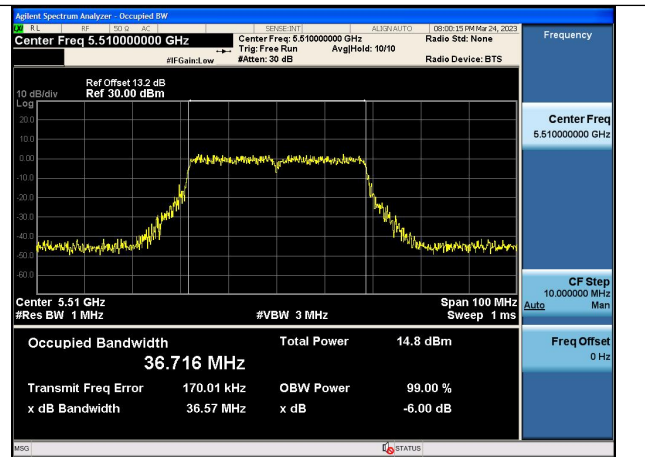

Test Mode:802.11n HT40 5510MHz Chain1

Test Mode:802.11n HT40 5590MHz Chain1

Test Mode:802.11n HT40 5670MHz Chain1

Test Mode: 802.11ac VHT40

Test Mode:802.11ac VHT40 5510MHz Chain0

Test Mode:802.11ac VHT40 5590MHz Chain0