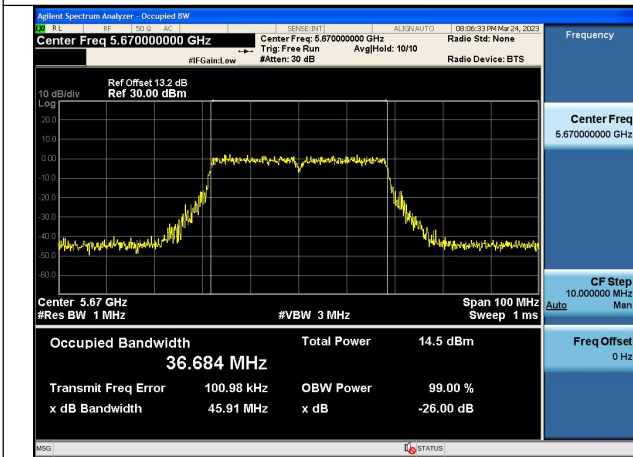

Test Mode: 802.11ac VHT40

Test Mode:802.11ac VHT40 5510MHz Chain0

Test Mode:802.11ac VHT40 5590MHz Chain0

Test Mode:802.11ac VHT40 5670MHz Chain0

Test Mode:802.11ac VHT40 5510MHz Chain1

Test Mode:802.11ac VHT40 5590MHz Chain1

Test Mode:802.11ac VHT40 5670MHz Chain1

Test Mode: 802.11ac VHT80

Test Mode: 802.11ac VHT80 5530MHz Chain0

Test Mode: 802.11ac VHT80 5610MHz Chain0

Test Mode: 802.11ac VHT80 5530MHz Chain1

Test Mode: 802.11ac VHT80 5610MHz Chain1