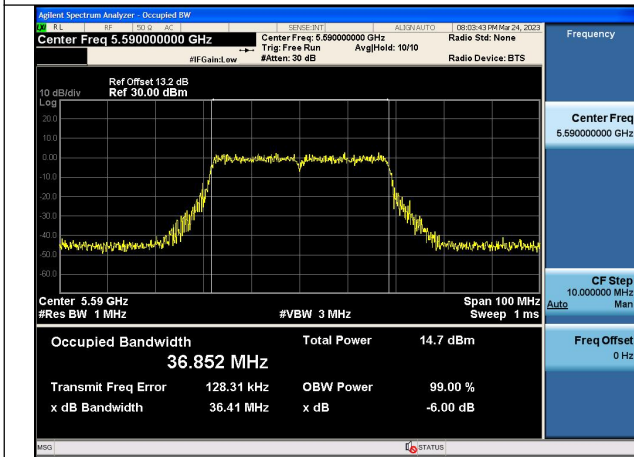

Test Mode:802.11ac VHT40 5670MHz Chain0

Test Mode:802.11ac VHT40 5510MHz Chain1

Test Mode:802.11ac VHT40 5590MHz Chain1

Test Mode:802.11ac VHT40 5670MHz Chain1