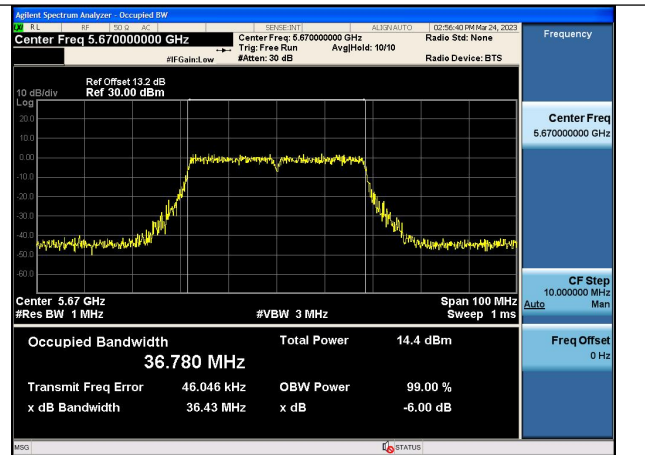

Test Mode:802.11n HT40 5670MHz Chain0

Test Mode:802.11n HT40 5510MHz Chain1

Test Mode:802.11n HT40 5590MHz Chain1

Test Mode:802.11n HT40 5670MHz Chain1