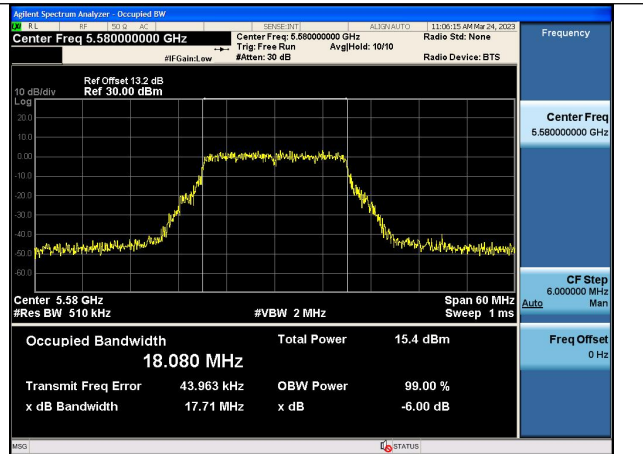

Test Mode: 802.11a

Test Mode:802.11a 5500MHz Chain0

Test Mode:802.11a 5580MHz Chain0

Test Mode:802.11a 5700MHz Chain0

Test Mode:802.11a 5500MHz Chain1

Test Mode:802.11a 5580MHz Chain1

Test Mode:802.11a 5700MHz Chain1

Test Mode: 802.11n HT20

Test Mode:802.11n HT20 5500MHz Chain0

Test Mode:802.11n HT20 5580MHz Chain0

Test Mode:802.11n HT20 5700MHz Chain0

Test Mode:802.11n HT20 5500MHz Chain1

Test Mode:802.11n HT20 5580MHz Chain1