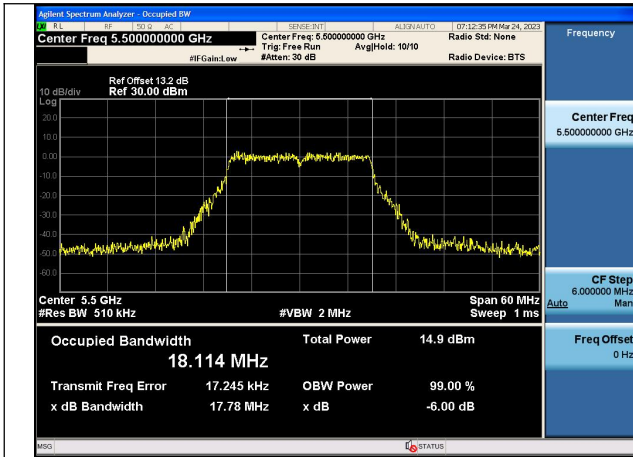

Test Mode: 802.11n HT20

Test Mode:802.11n HT20 5500MHz Chain0

Test Mode:802.11n HT20 5580MHz Chain0

Test Mode:802.11n HT20 5700MHz Chain0

Test Mode:802.11n HT20 5500MHz Chain1

Test Mode:802.11n HT20 5580MHz Chain1

Test Mode:802.11n HT20 5700MHz Chain1

Test Mode: 802.11ac VHT20

Test Mode:802.11ac VHT20 5500MHz Chain0

Test Mode:802.11ac VHT20 5580MHz Chain0

Test Mode:802.11ac VHT20 5700MHz Chain0

Test Mode:802.11ac VHT20 5500MHz Chain1