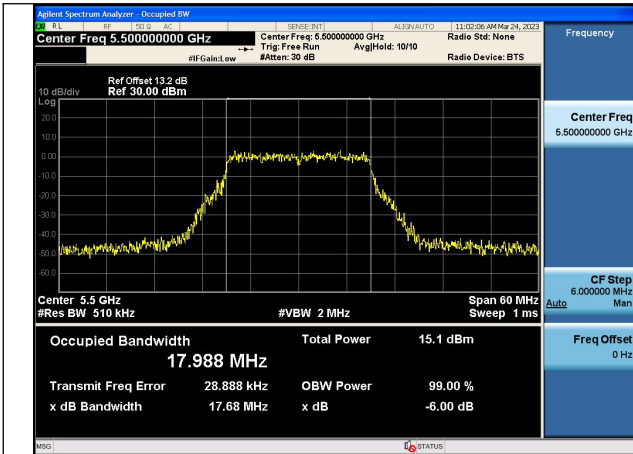

Test Mode: 802.11a

Test Mode:802.11a 5500MHz Chain0

Test Mode:802.11a 5580MHz Chain0

Test Mode:802.11a 5700MHz Chain0

Test Mode:802.11a 5500MHz Chain1

Test Mode:802.11a 5580MHz Chain1

Test Mode:802.11a 5700MHz Chain1

Test Mode: 802.11n HT20

Test Mode:802.11n HT20 5500MHz Chain0

Test Mode:802.11n HT20 5580MHz Chain0

Test Mode:802.11n HT20 5700MHz Chain0

Test Mode:802.11n HT20 5500MHz Chain1

Test Mode:802.11n HT20 5580MHz Chain1