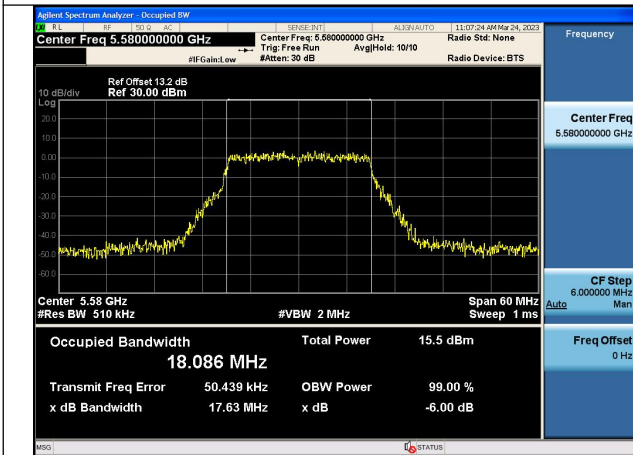

Test Mode: 802.11a

Test Mode:802.11a 5500MHz Chain0

Test Mode:802.11a 5580MHz Chain0

Test Mode:802.11a 5700MHz Chain0

Test Mode:802.11a 5500MHz Chain1

Test Mode:802.11a 5580MHz Chain1

Test Mode:802.11a 5700MHz Chain1

Test Mode: 802.11n HT20

Test Mode:802.11n HT20 5500MHz Chain0

Test Mode:802.11n HT20 5580MHz Chain0

Test Mode:802.11n HT20 5700MHz Chain0

Test Mode:802.11n HT20 5500MHz Chain1

Test Mode:802.11n HT20 5580MHz Chain1

Test Mode:802.11n HT20 5700MHz Chain1

Test Mode: 802.11ac VHT20

Test Mode:802.11ac VHT20 5500MHz Chain0

Test Mode:802.11ac VHT20 5580MHz Chain0

Test Mode:802.11ac VHT20 5700MHz Chain0

Test Mode:802.11ac VHT20 5500MHz Chain1