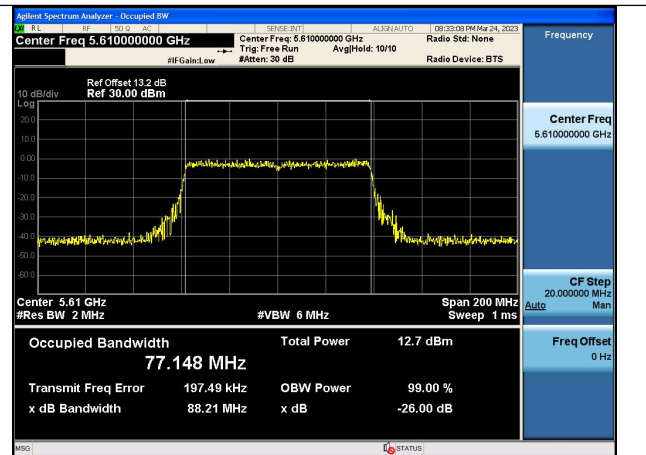

Test Mode: 802.11ac VHT40

Test Mode:802.11ac VHT40 5510MHz Chain0

Test Mode:802.11ac VHT40 5590MHz Chain0

Test Mode:802.11ac VHT40 5670MHz Chain0

Test Mode:802.11ac VHT40 5510MHz Chain1

Test Mode:802.11ac VHT40 5590MHz Chain1

Test Mode:802.11ac VHT40 5670MHz Chain1

Test Mode: 802.11ac VHT80

Test Mode: 802.11ac VHT80 5530MHz Chain0

Test Mode: 802.11ac VHT80 5610MHz Chain0

Test Mode: 802.11ac VHT80 5530MHz Chain1

Test Mode: 802.11ac VHT80 5610MHz Chain1

Occupied Bandwidth

Offset 13.2dB = Attenuator + Temporary antenna connector loss + Cable loss

| Test Mode | Antenna | Occupied Bandwidth (MHz) | | |
|----------------|---------|--------------------------|----------------|----------------|
| | | Channel No.618 | Channel No.634 | Channel No.658 |
| | | 5500MHz | 5580MHz | 5700MHz |
| 802.11a | Chain0 | 17.091 | 16.949 | 17.195 |
| 802.11a | Chain1 | 17.133 | 17.016 | 17.056 |
| 802.11n HT20 | Chain0 | 17.988 | 18.080 | 18.190 |
| 802.11n HT20 | Chain1 | 18.071 | 18.086 | 18.076 |
| 802.11ac VHT20 | Chain0 | 18.114 | 18.054 | 18.140 |
| 802.11ac VHT20 | Chain1 | 18.212 | 18.159 | 18.074 |