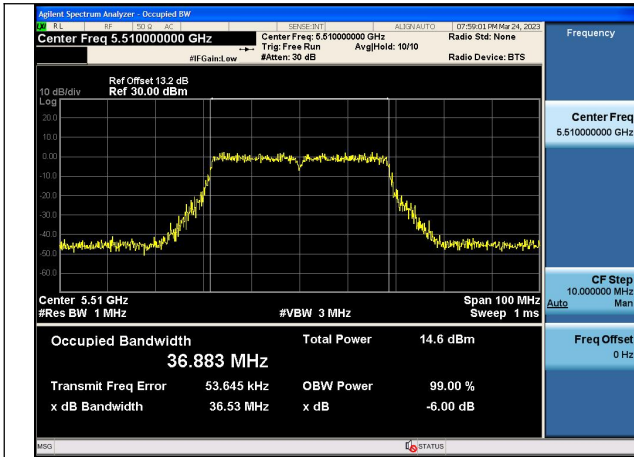

Test Mode: 802.11ac VHT40