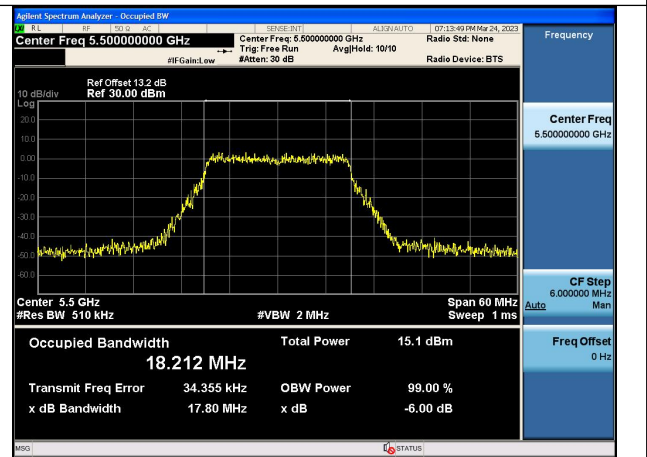

Test Mode: 802.11n HT20

Test Mode:802.11n HT20 5500MHz Chain0

Test Mode:802.11n HT20 5580MHz Chain0

Test Mode:802.11n HT20 5700MHz Chain0

Test Mode:802.11n HT20 5500MHz Chain1

Test Mode:802.11n HT20 5580MHz Chain1

Test Mode:802.11n HT20 5700MHz Chain1

Test Mode: 802.11ac VHT20

Test Mode:802.11ac VHT20 5500MHz Chain0

Test Mode:802.11ac VHT20 5580MHz Chain0

Test Mode:802.11ac VHT20 5700MHz Chain0

Test Mode:802.11ac VHT20 5500MHz Chain1