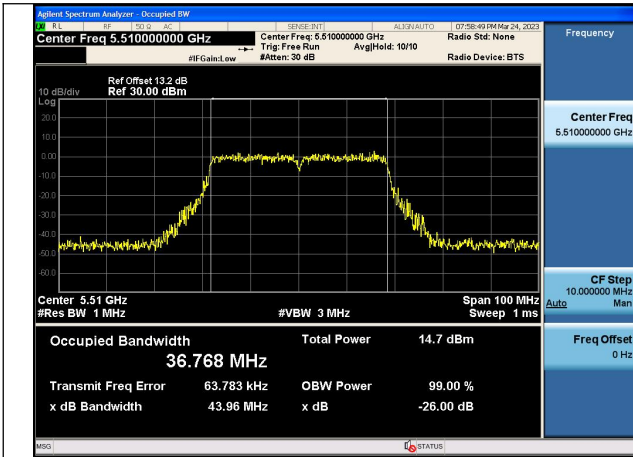

Test Mode: 802.11ac VHT40

Test Mode:802.11ac VHT40 5510MHz Chain0

Test Mode:802.11ac VHT40 5590MHz Chain0

Test Mode:802.11ac VHT40 5670MHz Chain0

Test Mode:802.11ac VHT40 5510MHz Chain1

Test Mode:802.11ac VHT40 5590MHz Chain1

Test Mode:802.11ac VHT40 5670MHz Chain1

Test Mode: 802.11ac VHT80

Test Mode: 802.11ac VHT80 5530MHz Chain0

Test Mode: 802.11ac VHT80 5610MHz Chain0

Test Mode: 802.11ac VHT80 5530MHz Chain1

Test Mode: 802.11ac VHT80 5610MHz Chain1