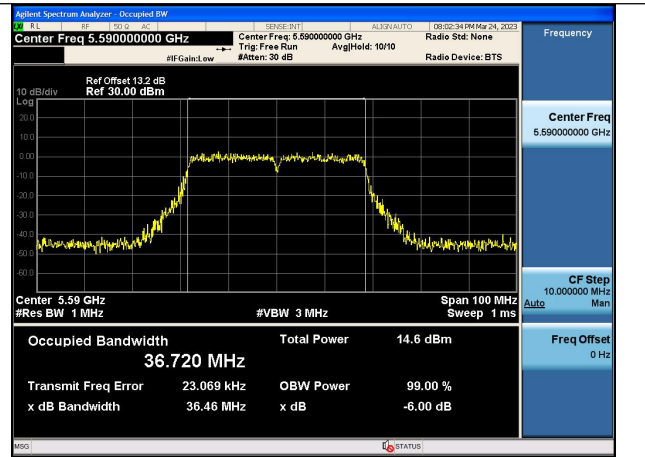

Test Mode: 802.11ac VHT40