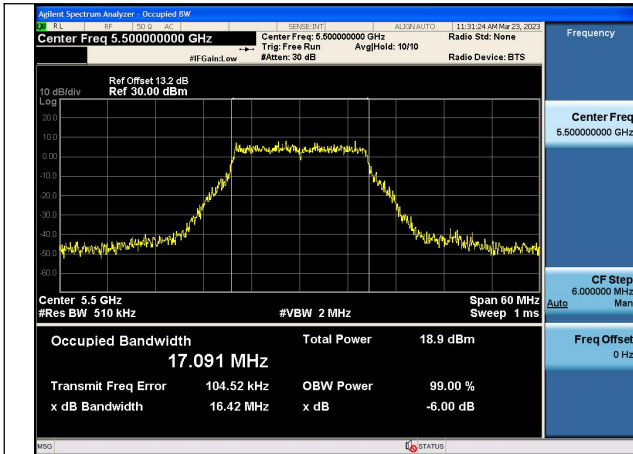

Test Mode: 802.11a