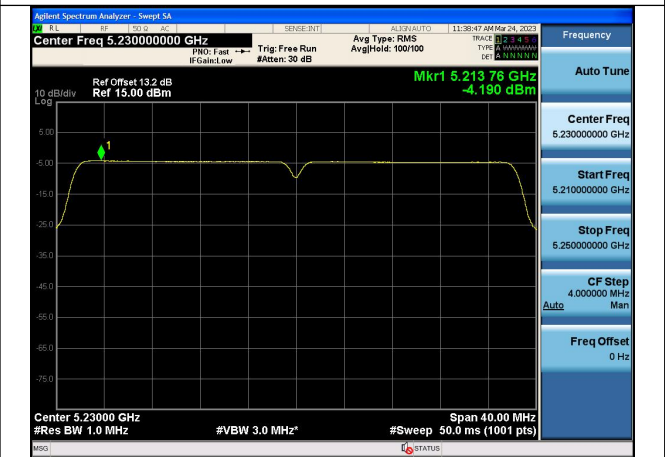

Test Mode:802.11n HT20 5240MHz Chain1

Test Mode: 802.11ac VHT20

Test Mode:802.11ac VHT20 5180MHz Chain0

Test Mode:802.11ac VHT20 5220MHz Chain0

Test Mode:802.11ac VHT20 5240MHz Chain0

Test Mode:802.11ac VHT20 5180MHz Chain1

Test Mode:802.11ac VHT20 5220MHz Chain1

Test Mode:802.11ac VHT20 5240MHz Chain1

Test Mode: 802.11n HT40

Test Mode:802.11n HT40 5190MHz Chain0

Test Mode:802.11n HT40 5230MHz Chain0

Test Mode:802.11n HT40 5190MHz Chain1

Test Mode:802.11n HT40 5230MHz Chain1

Test Mode: 802.11ac VHT40

Test Mode:802.11ac VHT40 5190MHz Chain0

Test Mode:802.11ac VHT40 5230MHz Chain0

Test Mode:802.11ac VHT40 5190MHz Chain1

Test Mode:802.11ac VHT40 5230MHz Chain1