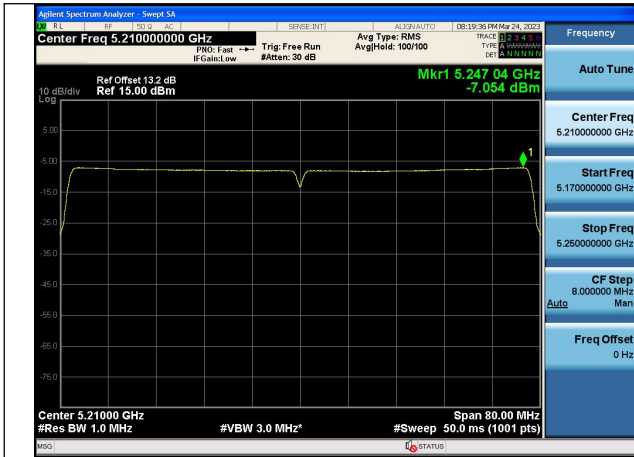

Test Mode:802.11n HT40 5230MHz Chain1

Test Mode: 802.11ac VHT40

Test Mode:802.11ac VHT40 5190MHz Chain0

Test Mode:802.11ac VHT40 5230MHz Chain0

Test Mode:802.11ac VHT40 5190MHz Chain1

Test Mode:802.11ac VHT40 5230MHz Chain1

Test Mode: 802.11ac VHT80

Test Mode:802.11ac VHT80 5210MHz Chain0

Test Mode:802.11ac VHT80 5210MHz Chain1