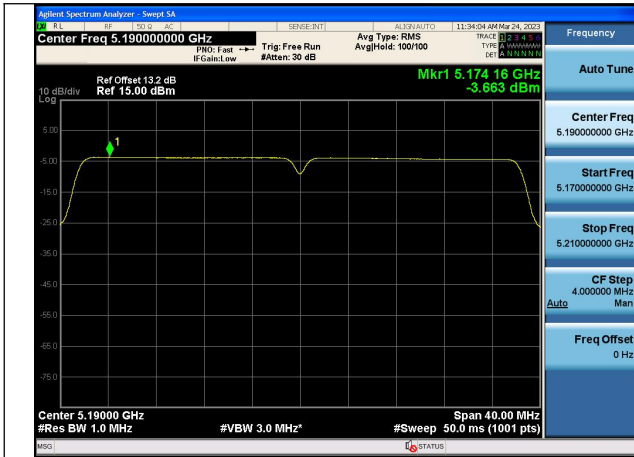

Test Mode: 802.11n HT20

Test Mode:802.11n HT20 5180MHz Chain0

Test Mode:802.11n HT20 5220MHz Chain0

Test Mode:802.11n HT20 5240MHz Chain0

Test Mode:802.11n HT20 5180MHz Chain1

Test Mode:802.11n HT20 5220MHz Chain1

Test Mode:802.11n HT20 5240MHz Chain1

Test Mode: 802.11ac VHT20

Test Mode:802.11ac VHT20 5180MHz Chain0

Test Mode:802.11ac VHT20 5220MHz Chain0

Test Mode:802.11ac VHT20 5240MHz Chain0

Test Mode:802.11ac VHT20 5180MHz Chain1

Test Mode:802.11ac VHT20 5220MHz Chain1

Test Mode:802.11ac VHT20 5240MHz Chain1

Test Mode: 802.11n HT40

Test Mode:802.11n HT40 5190MHz Chain0

Test Mode:802.11n HT40 5230MHz Chain0

Test Mode:802.11n HT40 5190MHz Chain1