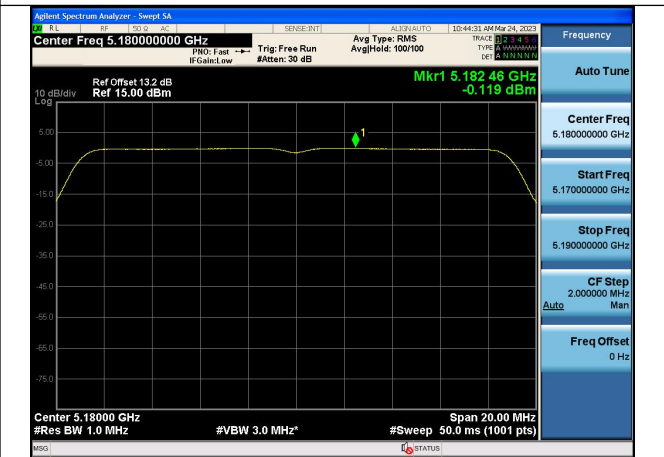

Test Mode: 802.11n HT20

Test Mode:802.11n HT20 5180MHz Chain0

Test Mode:802.11n HT20 5220MHz Chain0

Test Mode:802.11n HT20 5240MHz Chain0

Test Mode:802.11n HT20 5180MHz Chain1

Test Mode:802.11n HT20 5220MHz Chain1

Test Mode:802.11n HT20 5240MHz Chain1

Test Mode: 802.11ac VHT20

Test Mode:802.11ac VHT20 5180MHz Chain0

Test Mode:802.11ac VHT20 5220MHz Chain0

Test Mode:802.11ac VHT20 5240MHz Chain0

Test Mode:802.11ac VHT20 5180MHz Chain1