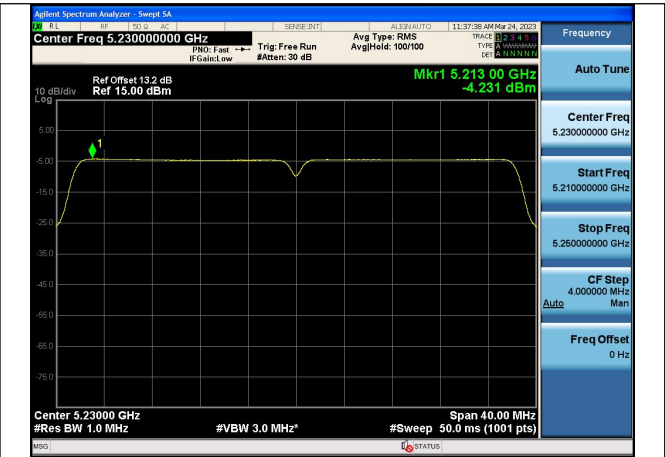

Test Mode: 802.11n HT20

Test Mode:802.11n HT20 5180MHz Chain0

Test Mode:802.11n HT20 5220MHz Chain0

Test Mode:802.11n HT20 5240MHz Chain0

Test Mode:802.11n HT20 5180MHz Chain1

Test Mode:802.11n HT20 5220MHz Chain1

Test Mode:802.11n HT20 5240MHz Chain1

Test Mode: 802.11ac VHT20

Test Mode:802.11ac VHT20 5180MHz Chain0

Test Mode:802.11ac VHT20 5220MHz Chain0

Test Mode:802.11ac VHT20 5240MHz Chain0

Test Mode:802.11ac VHT20 5180MHz Chain1

Test Mode:802.11ac VHT20 5220MHz Chain1

Test Mode:802.11ac VHT20 5240MHz Chain1

Test Mode: 802.11n HT40

Test Mode:802.11n HT40 5190MHz Chain0

Test Mode:802.11n HT40 5230MHz Chain0

Test Mode:802.11n HT40 5190MHz Chain1