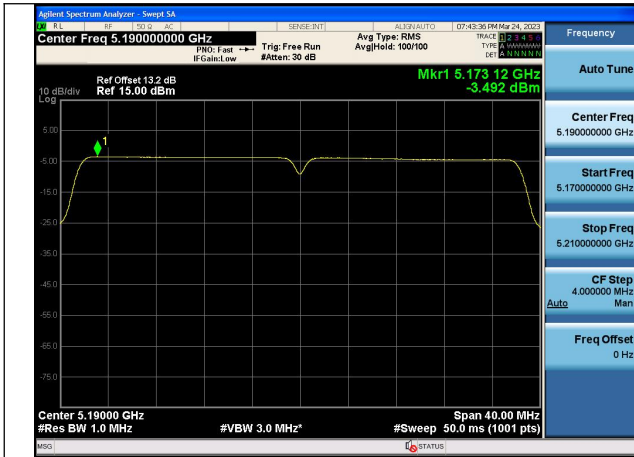

Test Mode:802.11n HT20 5240MHz Chain1

Test Mode: 802.11ac VHT20

Test Mode:802.11ac VHT20 5180MHz Chain0

Test Mode:802.11ac VHT20 5220MHz Chain0

Test Mode:802.11ac VHT20 5240MHz Chain0

Test Mode:802.11ac VHT20 5180MHz Chain1

Test Mode:802.11ac VHT20 5220MHz Chain1

Test Mode:802.11ac VHT20 5240MHz Chain1

Test Mode: 802.11n HT40

Test Mode:802.11n HT40 5190MHz Chain0

Test Mode:802.11n HT40 5230MHz Chain0

Test Mode:802.11n HT40 5190MHz Chain1

Test Mode:802.11n HT40 5230MHz Chain1

Test Mode: 802.11ac VHT40

Test Mode:802.11ac VHT40 5190MHz Chain0

Test Mode:802.11ac VHT40 5230MHz Chain0

Test Mode:802.11ac VHT40 5190MHz Chain1

Test Mode:802.11ac VHT40 5230MHz Chain1