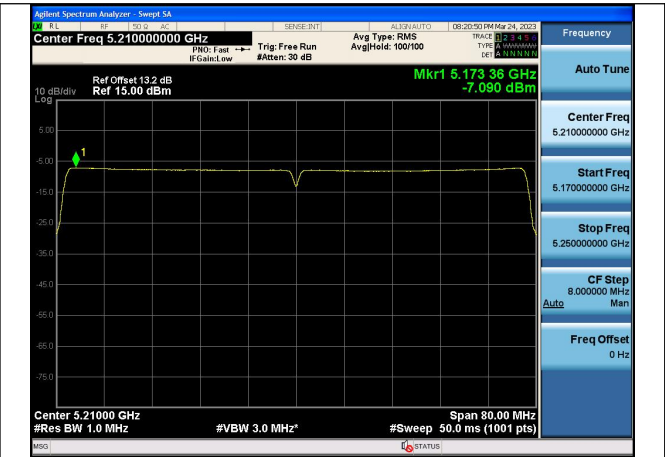

Test Mode:802.11n HT40 5230MHz Chain1

Test Mode: 802.11ac VHT40

Test Mode:802.11ac VHT40 5190MHz Chain0

Test Mode:802.11ac VHT40 5230MHz Chain0

Test Mode:802.11ac VHT40 5190MHz Chain1

Test Mode:802.11ac VHT40 5230MHz Chain1

Test Mode: 802.11ac VHT80

Test Mode:802.11ac VHT80 5210MHz Chain0

Test Mode:802.11ac VHT80 5210MHz Chain1