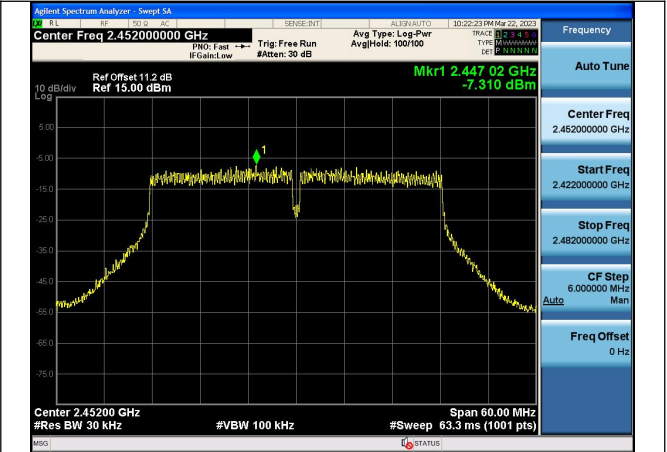

Test Mode:802.11n HT20 2437MHz Chain1

Test Mode:802.11n HT20 2462MHz Chain1

Test Mode: 802.11n HT40

Test Mode:802.11n HT40 2422MHz Chain0

Test Mode:802.11n HT40 2437MHz Chain0

Test Mode:802.11n HT40 2452MHz Chain0

Test Mode:802.11n HT40 2422MHz Chain1

Test Mode:802.11n HT40 2437MHz Chain1

Test Mode:802.11n HT40 2452MHz Chain1

Conducted Out of band emission measurement

Test Mode: 802.11b

Test Mode:802.11b 2412MHz Chain0