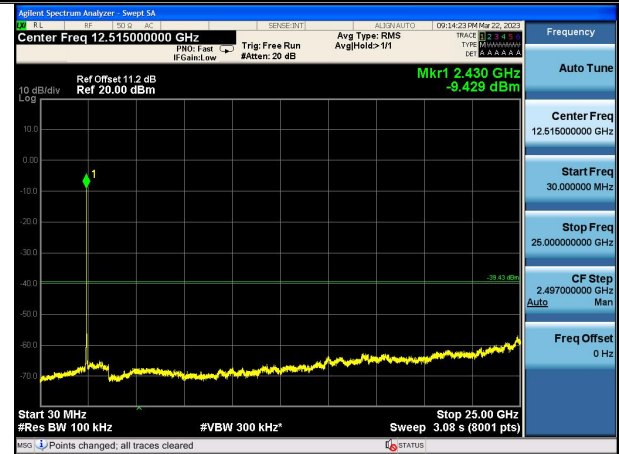

Test Mode:802.11b 2437MHz Chain0

Test Mode:802.11b 2462MHz Chain0

Test Mode:802.11b 2412MHz Chain1

Test Mode:802.11b 2437MHz Chain1

Test Mode:802.11b 2462MHz Chain1

Test Mode: 802.11g

Test Mode:802.11g 2412MHz Chain0

Test Mode:802.11g 2437MHz Chain0

Test Mode:802.11g 2462MHz Chain0

Test Mode:802.11g 2412MHz Chain1

Test Mode:802.11g 2437MHz Chain1

Test Mode:802.11g 2462MHz Chain1

Test Mode: 802.11n HT20

Test Mode:802.11n HT20 2412MHz Chain0

Test Mode:802.11n HT20 2437MHz Chain0

Test Mode:802.11n HT20 2462MHz Chain0

Test Mode:802.11n HT20 2412MHz Chain1

Test Mode:802.11n HT20 2437MHz Chain1

Test Mode:802.11n HT20 2462MHz Chain1

Test Mode: 802.11n HT40