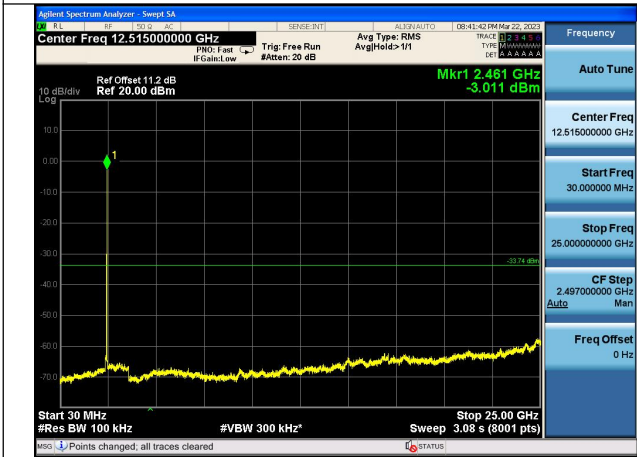

Test Mode:802.11n HT20 2437MHz Chain1

Test Mode:802.11n HT20 2462MHz Chain1

Test Mode: 802.11n HT40

Test Mode:802.11n HT40 2422MHz Chain0

Test Mode:802.11n HT40 2437MHz Chain0

Test Mode:802.11n HT40 2452MHz Chain0

Test Mode:802.11n HT40 2422MHz Chain1

Test Mode:802.11n HT40 2437MHz Chain1

Test Mode:802.11n HT40 2452MHz Chain1

Conducted Out of band emission measurement

Test Mode: 802.11b

Test Mode:802.11b 2412MHz Chain0

Test Mode:802.11b 2437MHz Chain0

Test Mode:802.11b 2462MHz Chain0

Test Mode:802.11b 2412MHz Chain1

Test Mode:802.11b 2437MHz Chain1

Test Mode:802.11b 2462MHz Chain1

Test Mode: 802.11g

Test Mode:802.11g 2412MHz Chain0

Test Mode:802.11g 2437MHz Chain0

Test Mode:802.11g 2462MHz Chain0

Test Mode:802.11g 2412MHz Chain1

Test Mode:802.11g 2437MHz Chain1

Test Mode:802.11g 2462MHz Chain1

Test Mode: 802.11n HT20

Test Mode:802.11n HT20 2412MHz Chain0