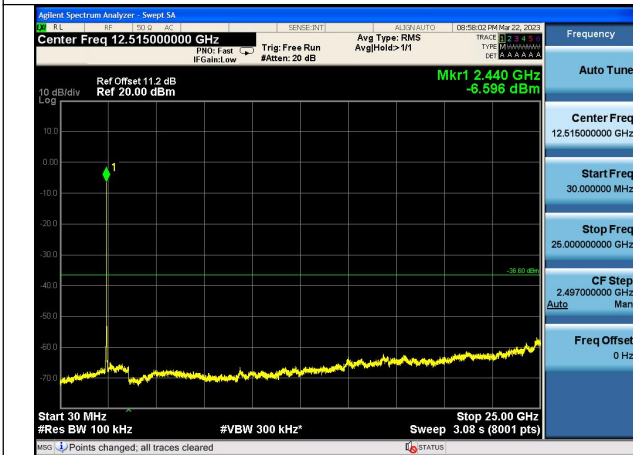

Test Mode:802.11n HT40 2422MHz Chain1

Test Mode:802.11n HT40 2437MHz Chain1

Test Mode:802.11n HT40 2452MHz Chain1

Conducted Out of band emission measurement

Test Mode: 802.11b

Test Mode:802.11b 2412MHz Chain0

Test Mode:802.11b 2437MHz Chain0

Test Mode:802.11b 2462MHz Chain0

Test Mode:802.11b 2412MHz Chain1

Test Mode:802.11b 2437MHz Chain1

Test Mode:802.11b 2462MHz Chain1

Test Mode: 802.11g

Test Mode:802.11g 2412MHz Chain0

Test Mode:802.11g 2437MHz Chain0

Test Mode:802.11g 2462MHz Chain0

Test Mode:802.11g 2412MHz Chain1

Test Mode:802.11g 2437MHz Chain1

Test Mode:802.11g 2462MHz Chain1

Test Mode: 802.11n HT20

Test Mode:802.11n HT20 2412MHz Chain0