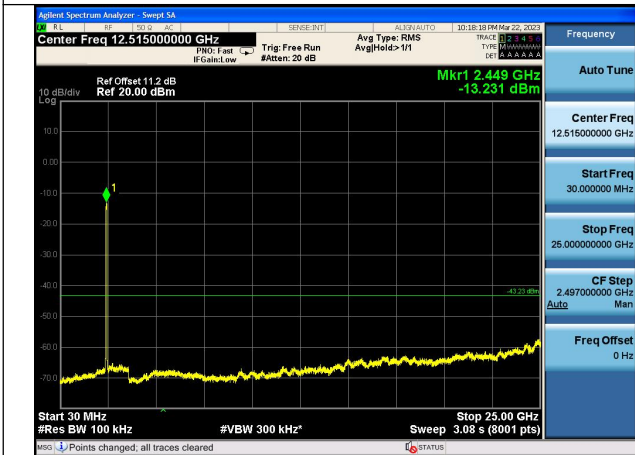

Test Mode:802.11n HT40 2422MHz Chain0

Test Mode:802.11n HT40 2437MHz Chain0

Test Mode:802.11n HT40 2452MHz Chain0

Test Mode:802.11n HT40 2422MHz Chain1

Test Mode:802.11n HT40 2437MHz Chain1

Test Mode:802.11n HT40 2452MHz Chain1

Band edge measurement

Test Mode: 802.11b

Test Mode:802.11b 2412MHz Chain0

Test Mode:802.11b 2462MHz Chain0

Test Mode:802.11b 2412MHz Chain1

Test Mode:802.11b 2462MHz Chain1

Test Mode: 802.11g

Test Mode:802.11g 2412MHz Chain0

Test Mode:802.11g 2462MHz Chain0