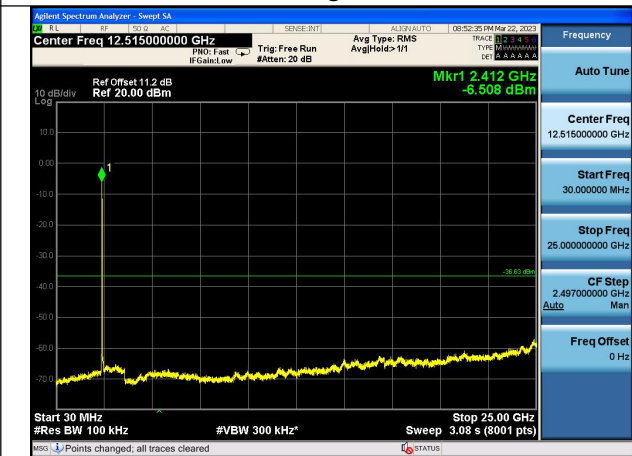

Test Mode:802.11n HT40 2422MHz Chain1

Test Mode:802.11n HT40 2437MHz Chain1

Test Mode:802.11n HT40 2452MHz Chain1

Conducted Out of band emission measurement

Test Mode: 802.11b

Test Mode:802.11b 2412MHz Chain0

Test Mode:802.11b 2437MHz Chain0

Test Mode:802.11b 2462MHz Chain0

Test Mode:802.11b 2412MHz Chain1

Test Mode:802.11b 2437MHz Chain1

Test Mode:802.11b 2462MHz Chain1

Test Mode: 802.11g

Test Mode:802.11g 2412MHz Chain0

Test Mode:802.11g 2437MHz Chain0

Test Mode:802.11g 2462MHz Chain0

Test Mode:802.11g 2412MHz Chain1

Test Mode:802.11g 2437MHz Chain1

Test Mode:802.11g 2462MHz Chain1

Test Mode: 802.11n HT20

Test Mode:802.11n HT20 2412MHz Chain0