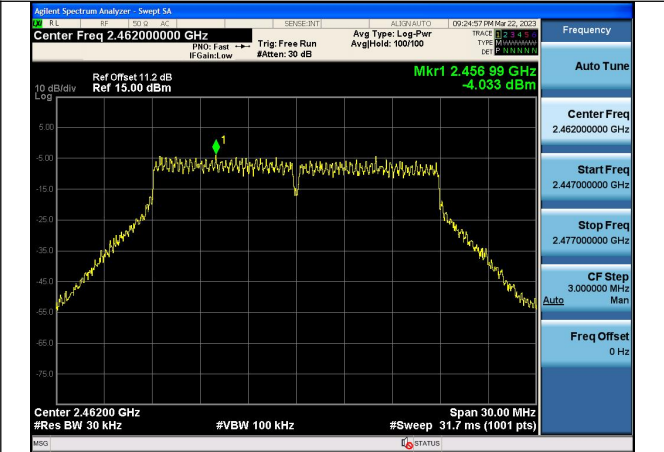

Test Mode:802.11n HT20 2437MHz Chain1

Test Mode:802.11n HT20 2462MHz Chain1

Test Mode: 802.11n HT40

Test Mode:802.11n HT40 2422MHz Chain0

Test Mode:802.11n HT40 2437MHz Chain0

Test Mode:802.11n HT40 2452MHz Chain0

Test Mode:802.11n HT40 2422MHz Chain1

Test Mode:802.11n HT40 2437MHz Chain1

Test Mode:802.11n HT40 2452MHz Chain1

Conducted Out of band emission measurement

Test Mode: 802.11b

Test Mode:802.11b 2412MHz Chain0