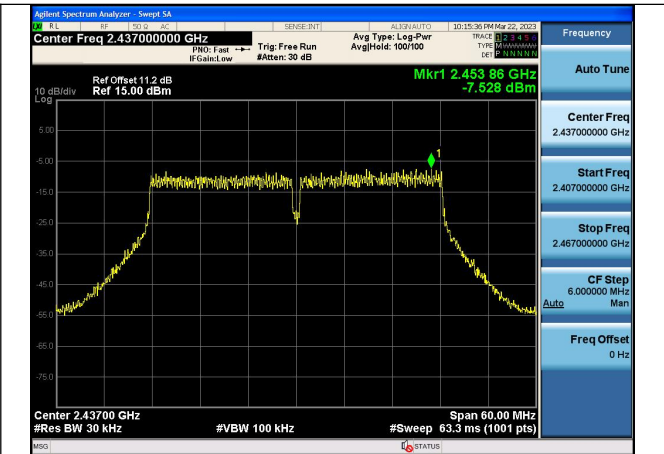

Test Mode:802.11n HT20 2437MHz Chain1

Test Mode:802.11n HT20 2462MHz Chain1

Test Mode: 802.11n HT40

Test Mode:802.11n HT40 2422MHz Chain0

Test Mode:802.11n HT40 2437MHz Chain0

Test Mode:802.11n HT40 2452MHz Chain0

Test Mode:802.11n HT40 2422MHz Chain1

Test Mode:802.11n HT40 2437MHz Chain1

Test Mode:802.11n HT40 2452MHz Chain1

Conducted Out of band emission measurement

Test Mode: 802.11b

Test Mode:802.11b 2412MHz Chain0

Test Mode:802.11b 2437MHz Chain0

Test Mode:802.11b 2462MHz Chain0

Test Mode:802.11b 2412MHz Chain1

Test Mode:802.11b 2437MHz Chain1

Test Mode:802.11b 2462MHz Chain1

Test Mode: 802.11g

Test Mode:802.11g 2412MHz Chain0