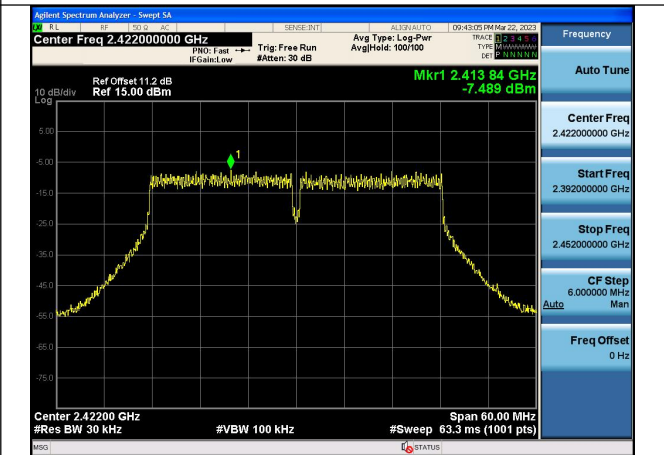

Test Mode:802.11n HT20 2437MHz Chain1

Test Mode:802.11n HT20 2462MHz Chain1

Test Mode: 802.11n HT40

Test Mode:802.11n HT40 2422MHz Chain0

Test Mode:802.11n HT40 2437MHz Chain0

Test Mode:802.11n HT40 2452MHz Chain0

Test Mode:802.11n HT40 2422MHz Chain1

Test Mode:802.11n HT40 2437MHz Chain1

Test Mode:802.11n HT40 2452MHz Chain1

Conducted Out of band emission measurement

Test Mode: 802.11b

Test Mode:802.11b 2412MHz Chain0