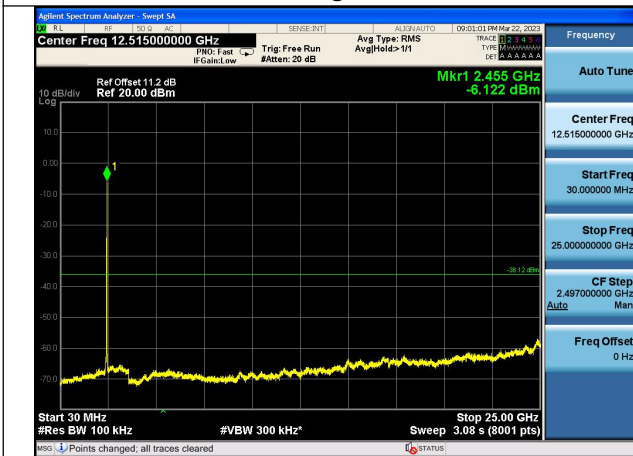

Test Mode:802.11n HT40 2422MHz Chain1

Test Mode:802.11n HT40 2437MHz Chain1

Test Mode:802.11n HT40 2452MHz Chain1

Conducted Out of band emission measurement

Test Mode: 802.11b

Test Mode:802.11b 2412MHz Chain0

Test Mode:802.11b 2437MHz Chain0

Test Mode:802.11b 2462MHz Chain0

Test Mode:802.11b 2412MHz Chain1

Test Mode:802.11b 2437MHz Chain1

Test Mode:802.11b 2462MHz Chain1

Test Mode: 802.11g

Test Mode:802.11g 2412MHz Chain0

Test Mode:802.11g 2437MHz Chain0

Test Mode:802.11g 2462MHz Chain0

Test Mode:802.11g 2412MHz Chain1

Test Mode:802.11g 2437MHz Chain1

Test Mode:802.11g 2462MHz Chain1

Test Mode: 802.11n HT20

Test Mode:802.11n HT20 2412MHz Chain0