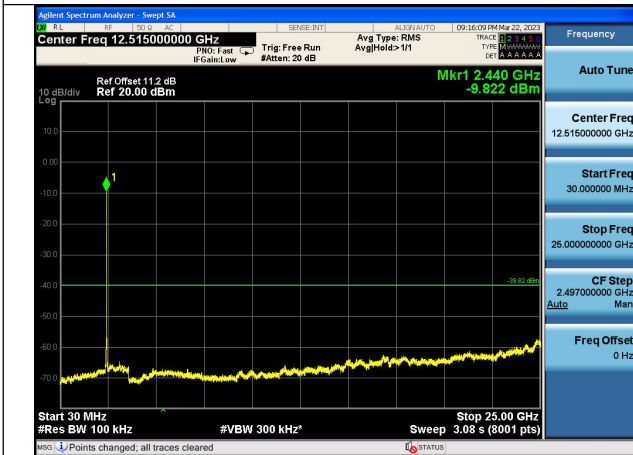

Test Mode:802.11b 2437MHz Chain0

Test Mode:802.11b 2462MHz Chain0

Test Mode:802.11b 2412MHz Chain1

Test Mode:802.11b 2437MHz Chain1

Test Mode:802.11b 2462MHz Chain1

Test Mode: 802.11g

Test Mode:802.11g 2412MHz Chain0

Test Mode:802.11g 2437MHz Chain0

Test Mode:802.11g 2462MHz Chain0

Test Mode:802.11g 2412MHz Chain1

Test Mode:802.11g 2437MHz Chain1

Test Mode:802.11g 2462MHz Chain1

Test Mode: 802.11n HT20

Test Mode:802.11n HT20 2412MHz Chain0

Test Mode:802.11n HT20 2437MHz Chain0

Test Mode:802.11n HT20 2462MHz Chain0

Test Mode:802.11n HT20 2412MHz Chain1

Test Mode:802.11n HT20 2437MHz Chain1

Test Mode:802.11n HT20 2462MHz Chain1

Test Mode: 802.11n HT40