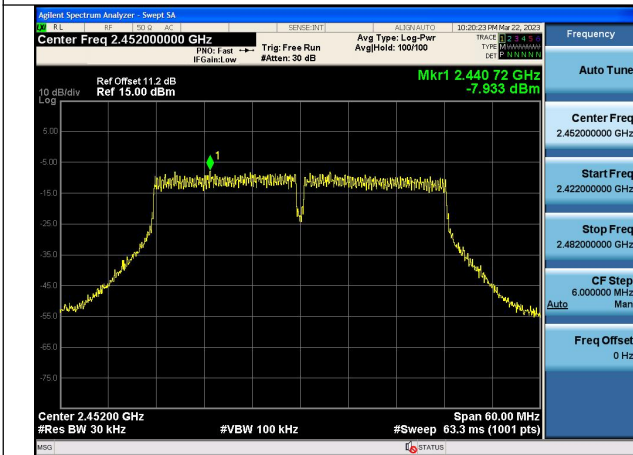

Test Mode:802.11n HT20 2437MHz Chain1

Test Mode:802.11n HT20 2462MHz Chain1

Test Mode: 802.11n HT40

Test Mode:802.11n HT40 2422MHz Chain0

Test Mode:802.11n HT40 2437MHz Chain0

Test Mode:802.11n HT40 2452MHz Chain0

Test Mode:802.11n HT40 2422MHz Chain1

Test Mode:802.11n HT40 2437MHz Chain1

Test Mode:802.11n HT40 2452MHz Chain1

Conducted Out of band emission measurement

Test Mode: 802.11b

Test Mode:802.11b 2412MHz Chain0