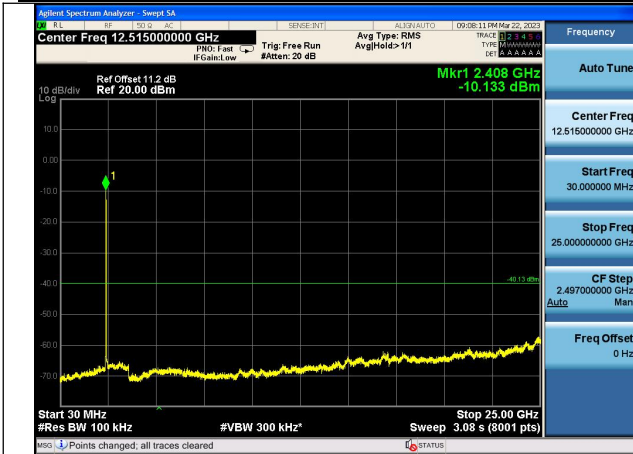

Test Mode:802.11b 2437MHz Chain0

Test Mode:802.11b 2462MHz Chain0

Test Mode:802.11b 2412MHz Chain1

Test Mode:802.11b 2437MHz Chain1

Test Mode:802.11b 2462MHz Chain1

Test Mode: 802.11g

Test Mode:802.11g 2412MHz Chain0

Test Mode:802.11g 2437MHz Chain0

Test Mode:802.11g 2462MHz Chain0

Test Mode:802.11g 2412MHz Chain1

Test Mode:802.11g 2437MHz Chain1

Test Mode:802.11g 2462MHz Chain1

Test Mode: 802.11n HT20

Test Mode:802.11n HT20 2412MHz Chain0

Test Mode:802.11n HT20 2437MHz Chain0

Test Mode:802.11n HT20 2462MHz Chain0

Test Mode:802.11n HT20 2412MHz Chain1

Test Mode:802.11n HT20 2437MHz Chain1

Test Mode:802.11n HT20 2462MHz Chain1

Test Mode: 802.11n HT40