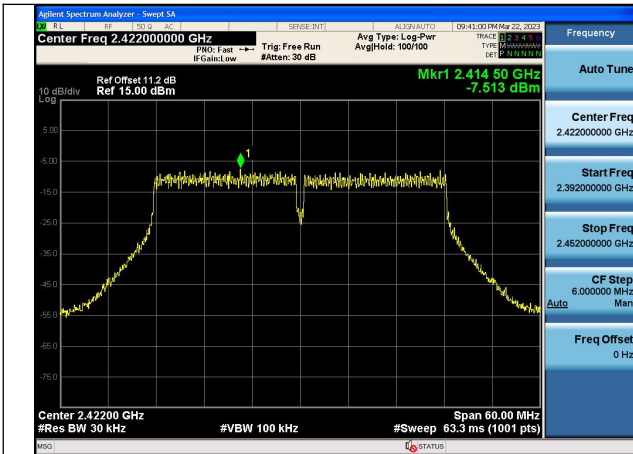

Test Mode:802.11n HT20 2437MHz Chain1

Test Mode:802.11n HT20 2462MHz Chain1

Test Mode: 802.11n HT40

Test Mode:802.11n HT40 2422MHz Chain0

Test Mode:802.11n HT40 2437MHz Chain0

Test Mode:802.11n HT40 2452MHz Chain0

Test Mode:802.11n HT40 2422MHz Chain1

Test Mode:802.11n HT40 2437MHz Chain1

Test Mode:802.11n HT40 2452MHz Chain1

Conducted Out of band emission measurement

Test Mode: 802.11b

Test Mode:802.11b 2412MHz Chain0