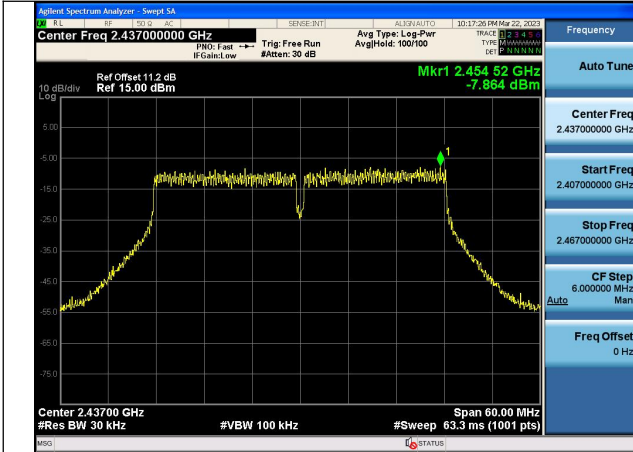

Test Mode:802.11n HT20 2437MHz Chain1

Test Mode:802.11n HT20 2462MHz Chain1

Test Mode: 802.11n HT40

Test Mode:802.11n HT40 2422MHz Chain0

Test Mode:802.11n HT40 2437MHz Chain0

Test Mode:802.11n HT40 2452MHz Chain0

Test Mode:802.11n HT40 2422MHz Chain1

Test Mode:802.11n HT40 2437MHz Chain1

Test Mode:802.11n HT40 2452MHz Chain1

Conducted Out of band emission measurement

Test Mode: 802.11b

Test Mode:802.11b 2412MHz Chain0