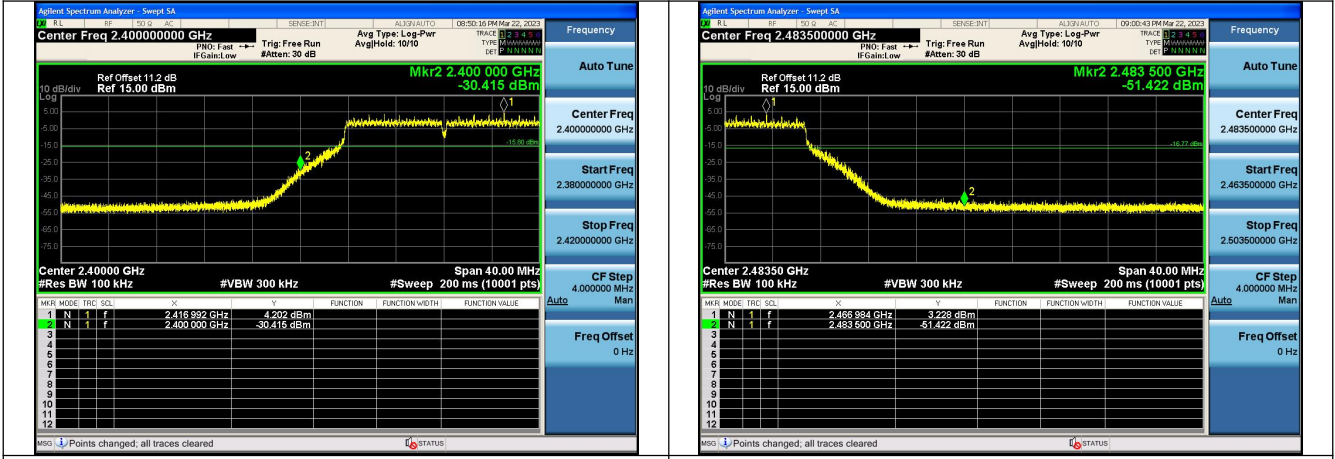

Band edge measurement

Test Mode: 802.11b

Test Mode:802.11b 2412MHz Chain0

Test Mode:802.11b 2462MHz Chain0

Test Mode:802.11b 2412MHz Chain1

Test Mode:802.11b 2462MHz Chain1

Test Mode: 802.11g

Test Mode:802.11g 2412MHz Chain0

Test Mode:802.11g 2462MHz Chain0