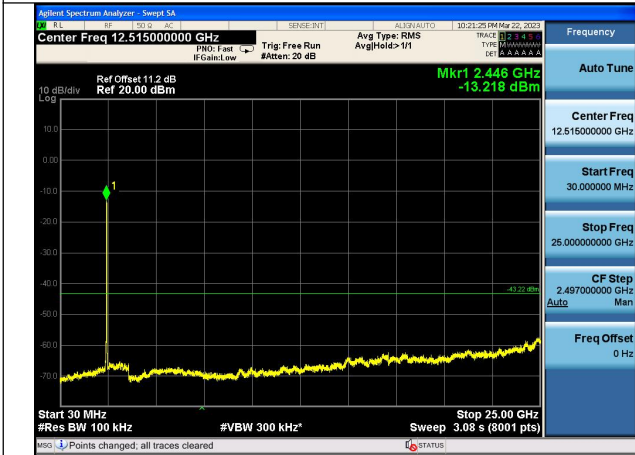

Test Mode:802.11n HT20 2437MHz Chain0

Test Mode:802.11n HT20 2462MHz Chain0

Test Mode:802.11n HT20 2412MHz Chain1

Test Mode:802.11n HT20 2437MHz Chain1

Test Mode:802.11n HT20 2462MHz Chain1

Test Mode: 802.11n HT40

Test Mode:802.11n HT40 2422MHz Chain0

Test Mode:802.11n HT40 2437MHz Chain0

Test Mode:802.11n HT40 2452MHz Chain0

Test Mode:802.11n HT40 2422MHz Chain1

Test Mode:802.11n HT40 2437MHz Chain1

Test Mode:802.11n HT40 2452MHz Chain1