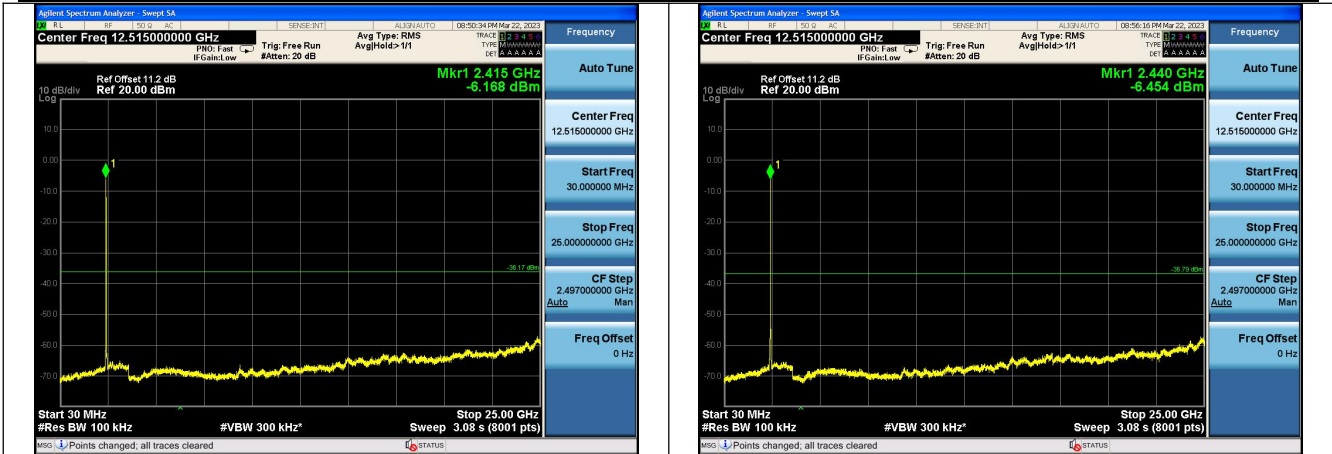

Test Mode:802.11n HT40 2422MHz Chain1

Test Mode:802.11n HT40 2437MHz Chain1

Test Mode:802.11n HT40 2452MHz Chain1

Conducted Out of band emission measurement

Test Mode: 802.11b

Test Mode:802.11b 2412MHz Chain0

Test Mode:802.11b 2437MHz Chain0

Test Mode:802.11b 2462MHz Chain0

Test Mode:802.11b 2412MHz Chain1

Test Mode:802.11b 2437MHz Chain1

Test Mode:802.11b 2462MHz Chain1

Test Mode: 802.11g

Test Mode:802.11g 2412MHz Chain0

Test Mode:802.11g 2437MHz Chain0

Test Mode:802.11g 2462MHz Chain0

Test Mode:802.11g 2412MHz Chain1

Test Mode:802.11g 2437MHz Chain1

Test Mode:802.11g 2462MHz Chain1

Test Mode: 802.11n HT20

Test Mode:802.11n HT20 2412MHz Chain0