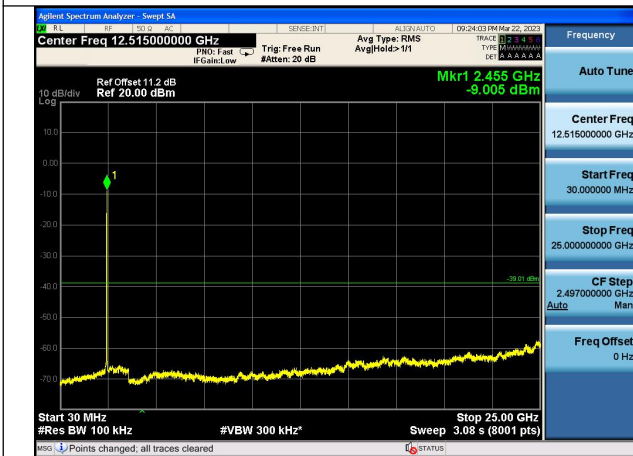

Test Mode:802.11b 2437MHz Chain0

Test Mode:802.11b 2462MHz Chain0

Test Mode:802.11b 2412MHz Chain1

Test Mode:802.11b 2437MHz Chain1

Test Mode:802.11b 2462MHz Chain1

Test Mode: 802.11g

Test Mode:802.11g 2412MHz Chain0

Test Mode:802.11g 2437MHz Chain0

Test Mode:802.11g 2462MHz Chain0

Test Mode:802.11g 2412MHz Chain1

Test Mode:802.11g 2437MHz Chain1

Test Mode:802.11g 2462MHz Chain1

Test Mode: 802.11n HT20

Test Mode:802.11n HT20 2412MHz Chain0

Test Mode:802.11n HT20 2437MHz Chain0

Test Mode:802.11n HT20 2462MHz Chain0

Test Mode:802.11n HT20 2412MHz Chain1

Test Mode:802.11n HT20 2437MHz Chain1

Test Mode:802.11n HT20 2462MHz Chain1

Test Mode: 802.11n HT40