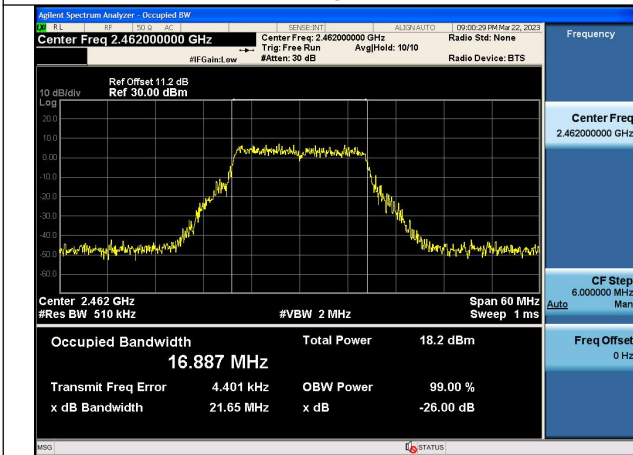

Test Mode:802.11b 2437MHz Chain1

Test Mode:802.11b 2462MHz Chain1

Test Mode: 802.11g

Test Mode:802.11g 2412MHz Chain0

Test Mode:802.11g 2437MHz Chain0

Test Mode:802.11g 2462MHz Chain0

Test Mode:802.11g 2412MHz Chain1

Test Mode:802.11g 2437MHz Chain1

Test Mode:802.11g 2462MHz Chain1

Test Mode: 802.11n HT20

Test Mode:802.11n HT20 2412MHz Chain0

Test Mode:802.11n HT20 2437MHz Chain0

Test Mode:802.11n HT20 2462MHz Chain0

Test Mode:802.11n HT20 2412MHz Chain1