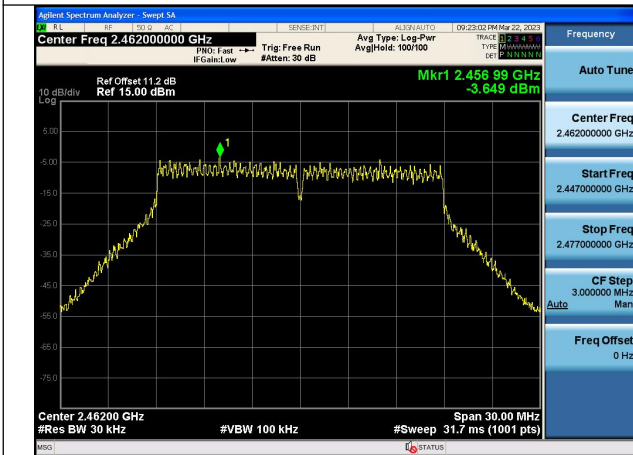

Test Mode:802.11n HT20 2462MHz Chain0