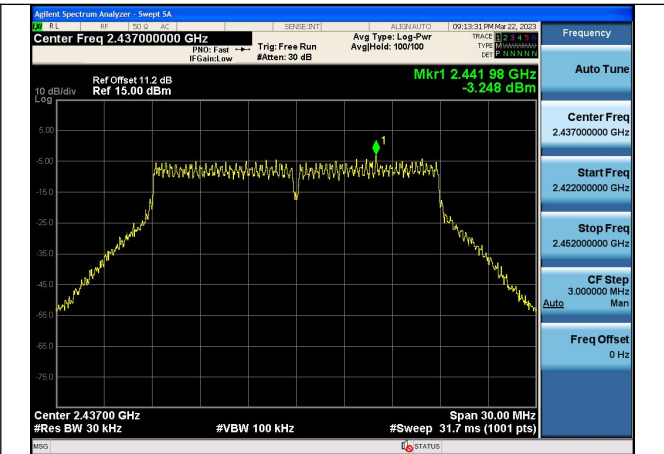

Test Mode: 802.11b

Test Mode:802.11b 2412MHz Chain0

Test Mode:802.11b 2437MHz Chain0

Test Mode:802.11b 2462MHz Chain0

Test Mode:802.11b 2412MHz Chain1

Test Mode:802.11b 2437MHz Chain1

Test Mode:802.11b 2462MHz Chain1

Test Mode: 802.11g

Test Mode:802.11g 2412MHz Chain0

Test Mode:802.11g 2437MHz Chain0

Test Mode:802.11g 2462MHz Chain0

Test Mode:802.11g 2412MHz Chain1

Test Mode:802.11g 2437MHz Chain1

Test Mode:802.11g 2462MHz Chain1

Test Mode: 802.11n HT20

Test Mode:802.11n HT20 2412MHz Chain0

Test Mode:802.11n HT20 2437MHz Chain0

Test Mode:802.11n HT20 2462MHz Chain0

Test Mode:802.11n HT20 2412MHz Chain1