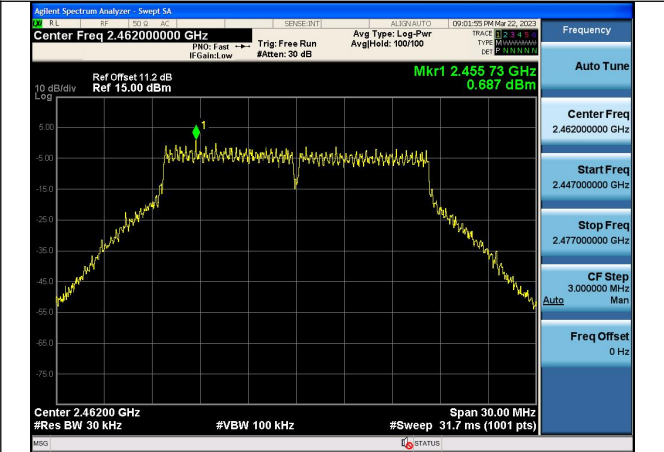

Test Mode: 802.11g

Test Mode:802.11g 2412MHz Chain0

Test Mode:802.11g 2437MHz Chain0

Test Mode:802.11g 2462MHz Chain0

Test Mode:802.11g 2412MHz Chain1

Test Mode:802.11g 2437MHz Chain1

Test Mode:802.11g 2462MHz Chain1

Test Mode: 802.11n HT20

Test Mode:802.11n HT20 2412MHz Chain0

Test Mode:802.11n HT20 2437MHz Chain0

Test Mode:802.11n HT20 2462MHz Chain0

Test Mode:802.11n HT20 2412MHz Chain1