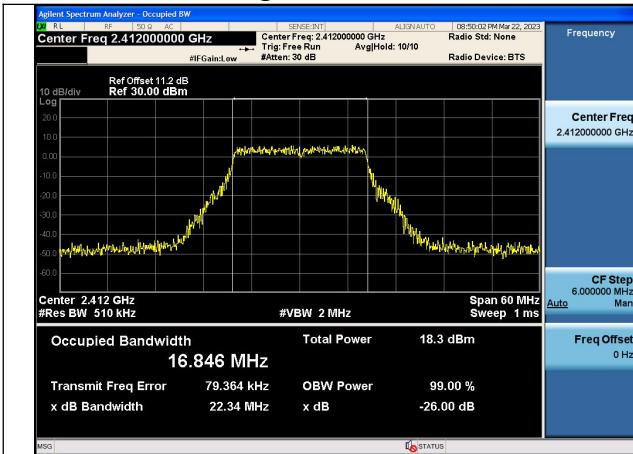

Test Mode:802.11b 2437MHz Chain1

Test Mode:802.11b 2462MHz Chain1

Test Mode: 802.11g

Test Mode:802.11g 2412MHz Chain0

Test Mode:802.11g 2437MHz Chain0

Test Mode:802.11g 2462MHz Chain0

Test Mode:802.11g 2412MHz Chain1

Test Mode:802.11g 2437MHz Chain1

Test Mode:802.11g 2462MHz Chain1

Test Mode: 802.11n HT20

Test Mode:802.11n HT20 2412MHz Chain0

Test Mode:802.11n HT20 2437MHz Chain0

Test Mode:802.11n HT20 2462MHz Chain0

Test Mode:802.11n HT20 2412MHz Chain1