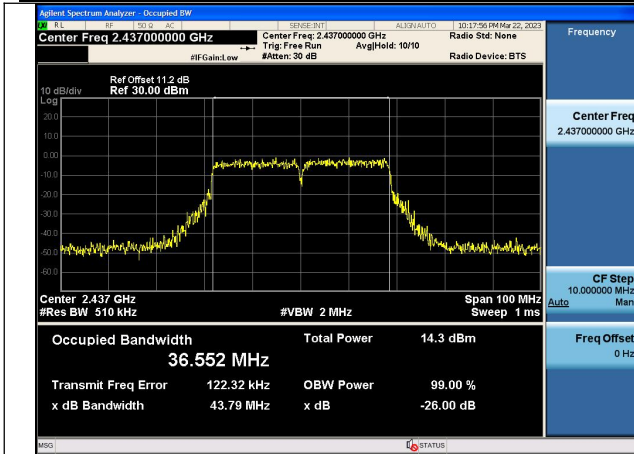

Test Mode:802.11g 2437MHz Chain1

Test Mode:802.11g 2462MHz Chain1

Test Mode: 802.11n HT20

Test Mode:802.11n HT20 2412MHz Chain0

Test Mode:802.11n HT20 2437MHz Chain0

Test Mode:802.11n HT20 2462MHz Chain0

Test Mode:802.11n HT20 2412MHz Chain1

Test Mode:802.11n HT20 2437MHz Chain1

Test Mode:802.11n HT20 2462MHz Chain1

Test Mode: 802.11n HT40

Test Mode:802.11n HT40 2422MHz Chain0

Test Mode:802.11n HT40 2437MHz Chain0

Test Mode:802.11n HT40 2452MHz Chain0

Test Mode:802.11n HT40 2422MHz Chain1

Test Mode:802.11n HT40 2437MHz Chain1

Test Mode:802.11n HT40 2452MHz Chain1