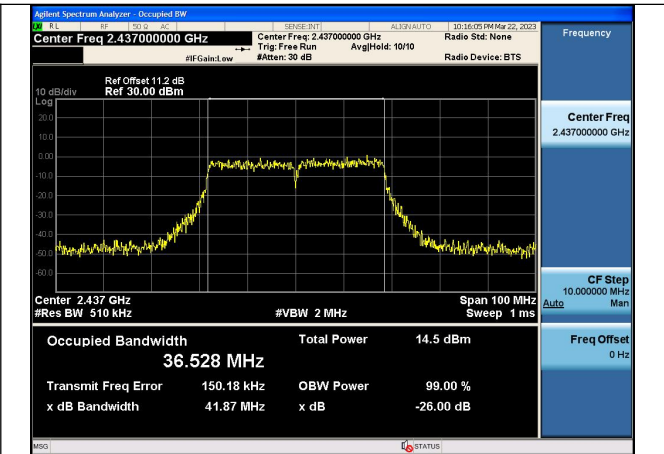

Test Mode:802.11n HT20 2437MHz Chain1

Test Mode:802.11n HT20 2462MHz Chain1

Test Mode: 802.11n HT40

Test Mode:802.11n HT40 2422MHz Chain0

Test Mode:802.11n HT40 2437MHz Chain0

Test Mode:802.11n HT40 2452MHz Chain0

Test Mode:802.11n HT40 2422MHz Chain1

Test Mode:802.11n HT40 2437MHz Chain1

Test Mode:802.11n HT40 2452MHz Chain1