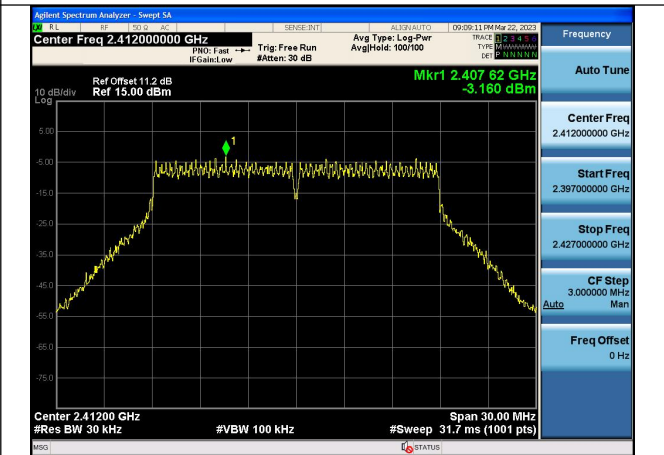

Test Mode: 802.11g

Test Mode:802.11g 2412MHz Chain0

Test Mode:802.11g 2437MHz Chain0

Test Mode:802.11g 2462MHz Chain0

Test Mode:802.11g 2412MHz Chain1

Test Mode:802.11g 2437MHz Chain1

Test Mode:802.11g 2462MHz Chain1

Test Mode: 802.11n HT20

Test Mode:802.11n HT20 2412MHz Chain0

Test Mode:802.11n HT20 2437MHz Chain0

Test Mode:802.11n HT20 2462MHz Chain0

Test Mode:802.11n HT20 2412MHz Chain1