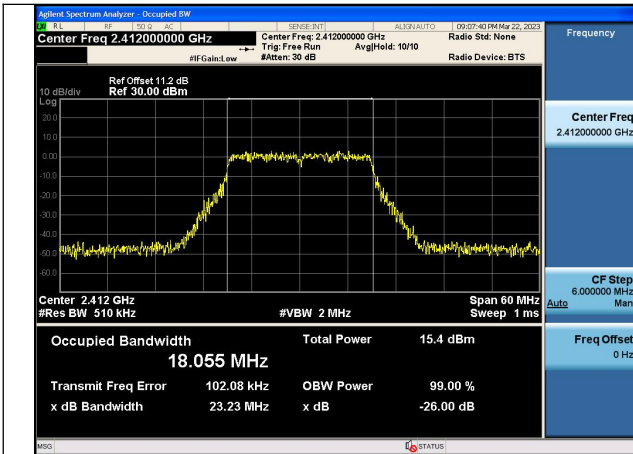

Test Mode:802.11b 2437MHz Chain1

Test Mode:802.11b 2462MHz Chain1

Test Mode: 802.11g

Test Mode:802.11g 2412MHz Chain0

Test Mode:802.11g 2437MHz Chain0

Test Mode:802.11g 2462MHz Chain0

Test Mode:802.11g 2412MHz Chain1

Test Mode:802.11g 2437MHz Chain1

Test Mode:802.11g 2462MHz Chain1

Test Mode: 802.11n HT20

Test Mode:802.11n HT20 2412MHz Chain0

Test Mode:802.11n HT20 2437MHz Chain0

Test Mode:802.11n HT20 2462MHz Chain0

Test Mode:802.11n HT20 2412MHz Chain1