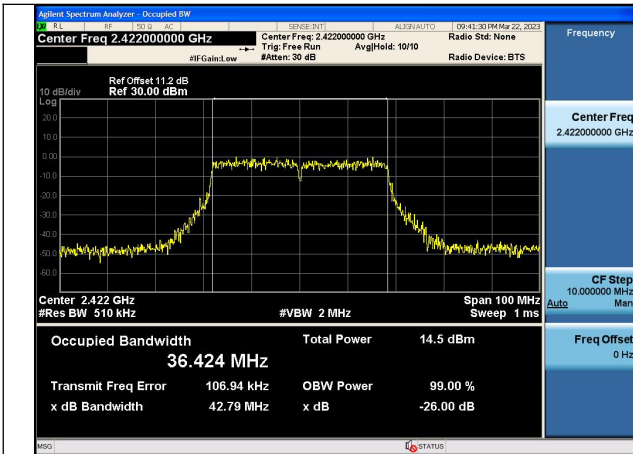

Test Mode:802.11b 2437MHz Chain1

Test Mode:802.11b 2462MHz Chain1

Test Mode: 802.11g

Test Mode:802.11g 2412MHz Chain0

Test Mode:802.11g 2437MHz Chain0

Test Mode:802.11g 2462MHz Chain0

Test Mode:802.11g 2412MHz Chain1

Test Mode:802.11g 2437MHz Chain1

Test Mode:802.11g 2462MHz Chain1

Test Mode: 802.11n HT20

Test Mode:802.11n HT20 2412MHz Chain0

Test Mode:802.11n HT20 2437MHz Chain0

Test Mode:802.11n HT20 2462MHz Chain0

Test Mode:802.11n HT20 2412MHz Chain1

Test Mode:802.11n HT20 2437MHz Chain1

Test Mode:802.11n HT20 2462MHz Chain1

Test Mode: 802.11n HT40

Test Mode:802.11n HT40 2422MHz Chain0

Test Mode:802.11n HT40 2437MHz Chain0

Test Mode:802.11n HT40 2452MHz Chain0