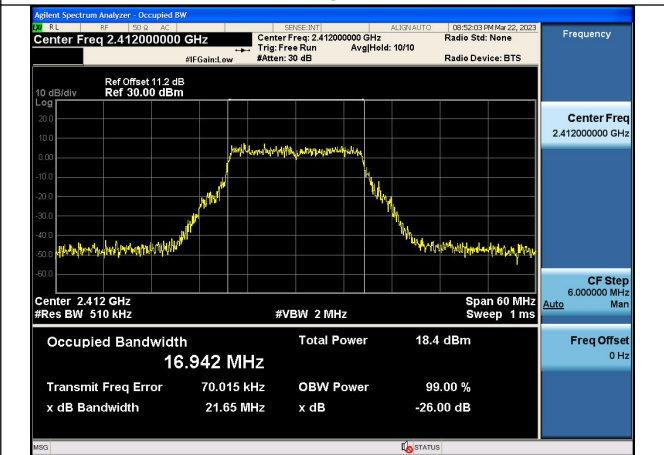

Test Mode:802.11b 2437MHz Chain1

Test Mode:802.11b 2462MHz Chain1

Test Mode: 802.11g

Test Mode:802.11g 2412MHz Chain0

Test Mode:802.11g 2437MHz Chain0

Test Mode:802.11g 2462MHz Chain0

Test Mode:802.11g 2412MHz Chain1

Test Mode:802.11g 2437MHz Chain1

Test Mode:802.11g 2462MHz Chain1

Test Mode: 802.11n HT20

Test Mode:802.11n HT20 2412MHz Chain0

Test Mode:802.11n HT20 2437MHz Chain0

Test Mode:802.11n HT20 2462MHz Chain0

Test Mode:802.11n HT20 2412MHz Chain1