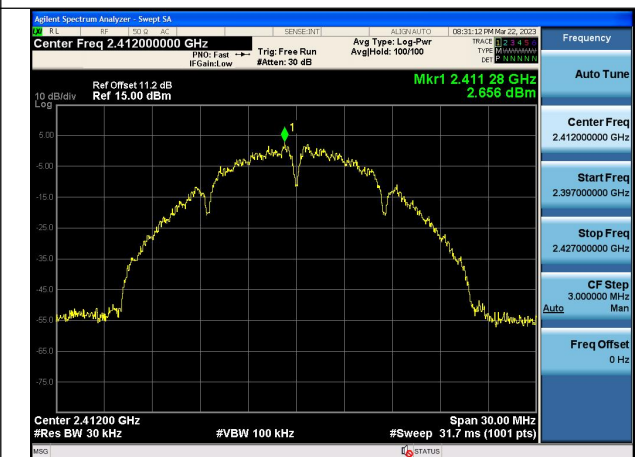

Test Mode: 802.11b

Test Mode:802.11b 2412MHz Chain0

Test Mode:802.11b 2437MHz Chain0

Test Mode:802.11b 2462MHz Chain0

Test Mode:802.11b 2412MHz Chain1

Test Mode:802.11b 2437MHz Chain1

Test Mode:802.11b 2462MHz Chain1

Test Mode: 802.11g

Test Mode:802.11g 2412MHz Chain0

Test Mode:802.11g 2437MHz Chain0

Test Mode:802.11g 2462MHz Chain0

Test Mode:802.11g 2412MHz Chain1

Test Mode:802.11g 2437MHz Chain1

Test Mode:802.11g 2462MHz Chain1