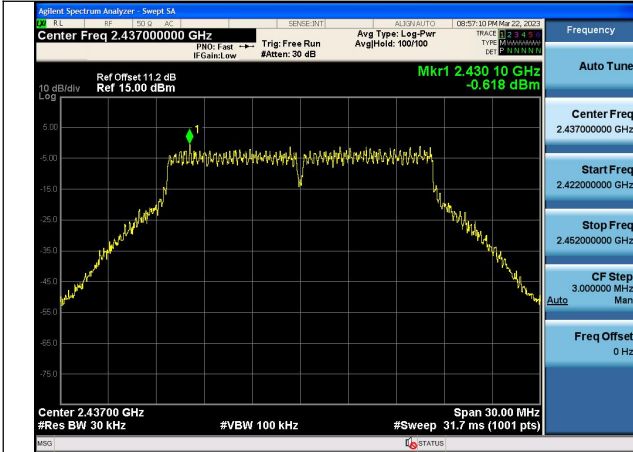

Test Mode: 802.11g

Test Mode:802.11g 2412MHz Chain0

Test Mode:802.11g 2437MHz Chain0

Test Mode:802.11g 2462MHz Chain0

Test Mode:802.11g 2412MHz Chain1

Test Mode:802.11g 2437MHz Chain1

Test Mode:802.11g 2462MHz Chain1

Test Mode: 802.11n HT20

Test Mode:802.11n HT20 2412MHz Chain0

Test Mode:802.11n HT20 2437MHz Chain0

Test Mode:802.11n HT20 2462MHz Chain0

Test Mode:802.11n HT20 2412MHz Chain1