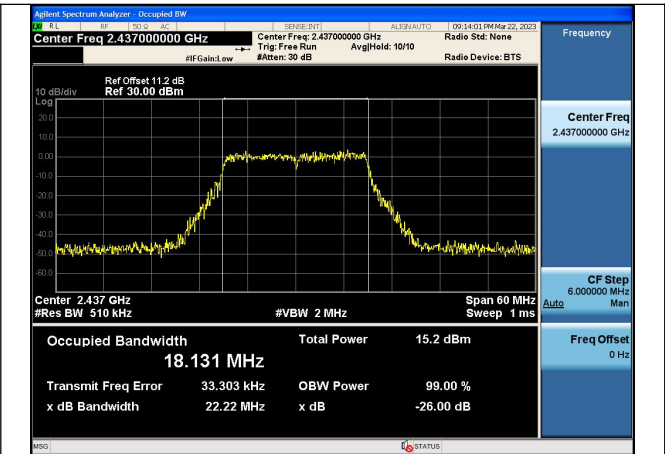

Test Mode:802.11b 2437MHz Chain1

Test Mode:802.11b 2462MHz Chain1

Test Mode: 802.11g

Test Mode:802.11g 2412MHz Chain0

Test Mode:802.11g 2437MHz Chain0

Test Mode:802.11g 2462MHz Chain0

Test Mode:802.11g 2412MHz Chain1

Test Mode:802.11g 2437MHz Chain1

Test Mode:802.11g 2462MHz Chain1

Test Mode: 802.11n HT20

Test Mode:802.11n HT20 2412MHz Chain0

Test Mode:802.11n HT20 2437MHz Chain0

Test Mode:802.11n HT20 2462MHz Chain0

Test Mode:802.11n HT20 2412MHz Chain1

Test Mode:802.11n HT20 2437MHz Chain1

Test Mode:802.11n HT20 2462MHz Chain1

Test Mode: 802.11n HT40

Test Mode:802.11n HT40 2422MHz Chain0

Test Mode:802.11n HT40 2437MHz Chain0

Test Mode:802.11n HT40 2452MHz Chain0