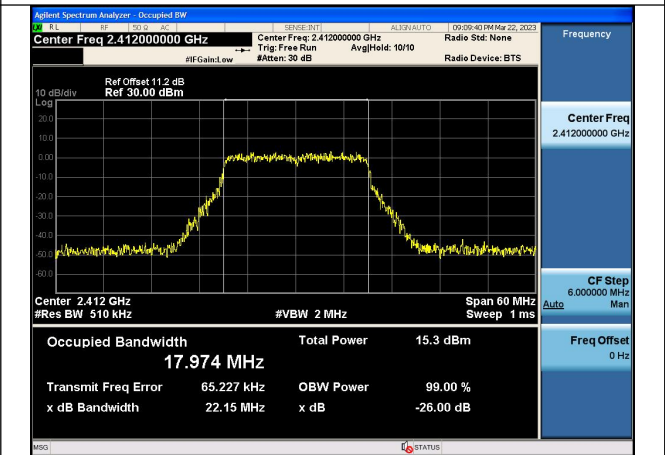

Test Mode:802.11b 2437MHz Chain1

Test Mode:802.11b 2462MHz Chain1

Test Mode: 802.11g

Test Mode:802.11g 2412MHz Chain0

Test Mode:802.11g 2437MHz Chain0

Test Mode:802.11g 2462MHz Chain0

Test Mode:802.11g 2412MHz Chain1

Test Mode:802.11g 2437MHz Chain1

Test Mode:802.11g 2462MHz Chain1

Test Mode: 802.11n HT20

Test Mode:802.11n HT20 2412MHz Chain0

Test Mode:802.11n HT20 2437MHz Chain0

Test Mode:802.11n HT20 2462MHz Chain0

Test Mode:802.11n HT20 2412MHz Chain1

Test Mode:802.11n HT20 2437MHz Chain1

Test Mode:802.11n HT20 2462MHz Chain1

Test Mode: 802.11n HT40

Test Mode:802.11n HT40 2422MHz Chain0

Test Mode:802.11n HT40 2437MHz Chain0

Test Mode:802.11n HT40 2452MHz Chain0