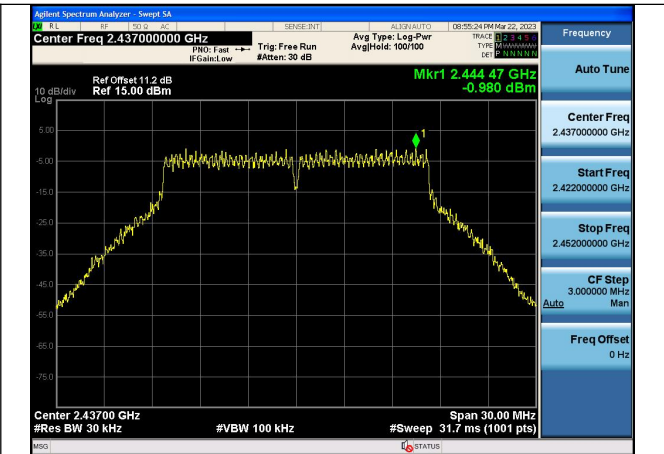

Test Mode: 802.11b

Test Mode:802.11b 2412MHz Chain0

Test Mode:802.11b 2437MHz Chain0

Test Mode:802.11b 2462MHz Chain0

Test Mode:802.11b 2412MHz Chain1

Test Mode:802.11b 2437MHz Chain1

Test Mode:802.11b 2462MHz Chain1

Test Mode: 802.11g

Test Mode:802.11g 2412MHz Chain0

Test Mode:802.11g 2437MHz Chain0

Test Mode:802.11g 2462MHz Chain0

Test Mode:802.11g 2412MHz Chain1

Test Mode:802.11g 2437MHz Chain1

Test Mode:802.11g 2462MHz Chain1