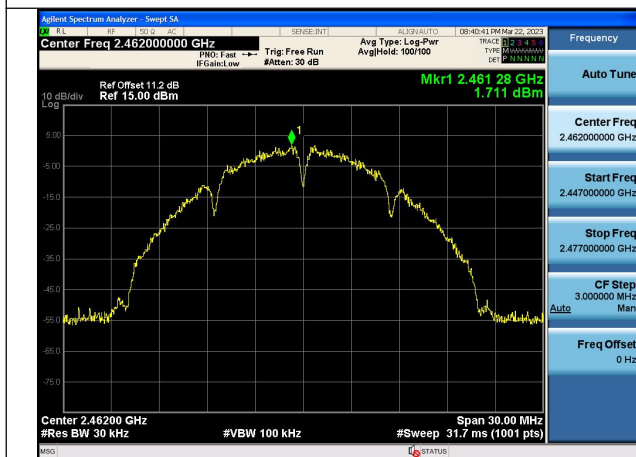

### Transmitter Power Spectral Density

Test Mode	Antenna	Tones	Power Density(dBm/3KHz)		
			Channel No.1	Channel No.6	Channel No.11
			2412MHz	2437MHz	2462MHz
802.11b	Chain0	NA	-7.477	-7.761	-8.289
802.11b	Chain1	NA	-7.344	-7.830	-7.585
802.11g	Chain0	NA	-10.655	-10.980	-10.966
802.11g	Chain1	NA	-10.915	-10.618	-9.313
802.11n HT20	Chain0	NA	-13.798	-13.248	-13.649
802.11n HT20	Chain1	NA	-13.160	-14.003	-14.033
802.11n HT20	MIMO	NA	-10.457	-10.599	-10.826

Test Mode	Antenna	Tones	Power Density(dBm/3KHz)		
			Channel No.3	Channel No.6	Channel No.9
			2422MHz	2437MHz	2452MHz
802.11n HT40	Chain0	NA	-17.513	-17.528	-17.933
802.11n HT40	Chain1	NA	-17.489	-17.864	-17.310
802.11n HT40	MIMO	NA	-14.491	-14.682	-14.600

Test Mode: 802.11b

Test Mode:802.11b 2412MHz Chain0

Test Mode:802.11b 2437MHz Chain0

Test Mode:802.11b 2462MHz Chain0

Test Mode:802.11b 2412MHz Chain1

Test Mode:802.11b 2437MHz Chain1

Test Mode:802.11b 2462MHz Chain1