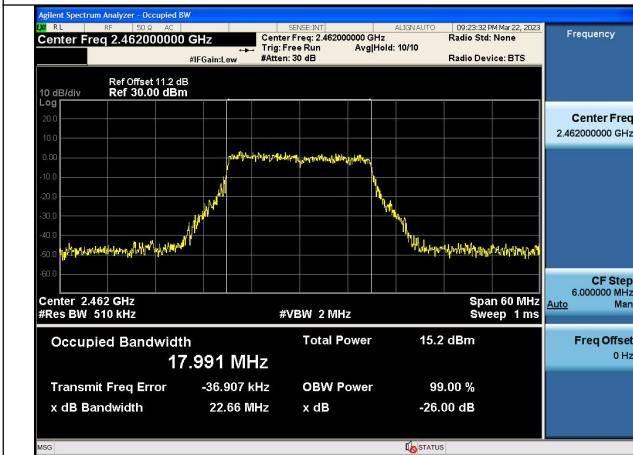

Test Mode:802.11b 2437MHz Chain1

Test Mode:802.11b 2462MHz Chain1

Test Mode: 802.11g

Test Mode:802.11g 2412MHz Chain0

Test Mode:802.11g 2437MHz Chain0

Test Mode:802.11g 2462MHz Chain0

Test Mode:802.11g 2412MHz Chain1

Test Mode:802.11g 2437MHz Chain1

Test Mode:802.11g 2462MHz Chain1

Test Mode: 802.11n HT20

Test Mode:802.11n HT20 2412MHz Chain0

Test Mode:802.11n HT20 2437MHz Chain0

Test Mode:802.11n HT20 2462MHz Chain0

Test Mode:802.11n HT20 2412MHz Chain1

Test Mode:802.11n HT20 2437MHz Chain1

Test Mode:802.11n HT20 2462MHz Chain1

Test Mode: 802.11n HT40

Test Mode:802.11n HT40 2422MHz Chain0

Test Mode:802.11n HT40 2437MHz Chain0

Test Mode:802.11n HT40 2452MHz Chain0