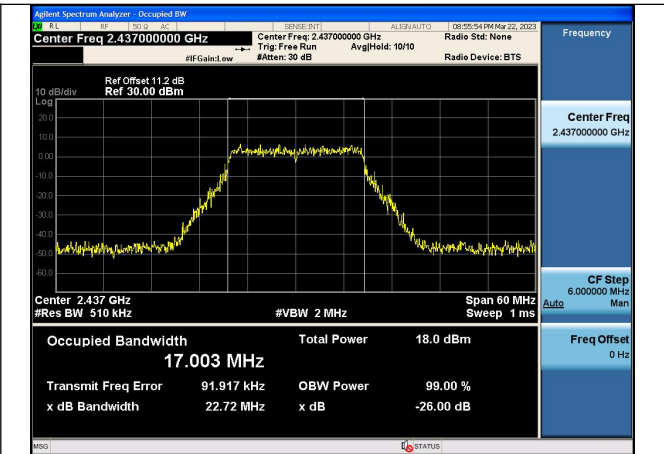

Test Mode:802.11b 2437MHz Chain1

Test Mode:802.11b 2462MHz Chain1

Test Mode: 802.11g

Test Mode:802.11g 2412MHz Chain0

Test Mode:802.11g 2437MHz Chain0

Test Mode:802.11g 2462MHz Chain0

Test Mode:802.11g 2412MHz Chain1

Test Mode:802.11g 2437MHz Chain1

Test Mode:802.11g 2462MHz Chain1

Test Mode: 802.11n HT20

Test Mode:802.11n HT20 2412MHz Chain0

Test Mode:802.11n HT20 2437MHz Chain0

Test Mode:802.11n HT20 2462MHz Chain0

Test Mode:802.11n HT20 2412MHz Chain1