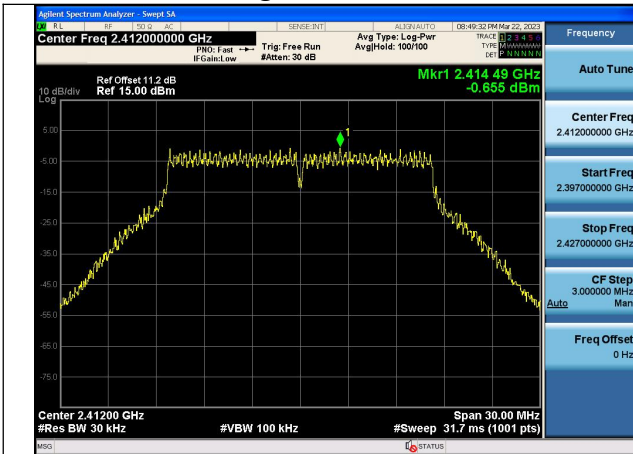

Test Mode: 802.11b

Test Mode:802.11b 2412MHz Chain0

Test Mode:802.11b 2437MHz Chain0

Test Mode:802.11b 2462MHz Chain0

Test Mode:802.11b 2412MHz Chain1

Test Mode:802.11b 2437MHz Chain1

Test Mode:802.11b 2462MHz Chain1

Test Mode: 802.11g

Test Mode:802.11g 2412MHz Chain0

Test Mode:802.11g 2437MHz Chain0

Test Mode:802.11g 2462MHz Chain0

Test Mode:802.11g 2412MHz Chain1

Test Mode:802.11g 2437MHz Chain1

Test Mode:802.11g 2462MHz Chain1