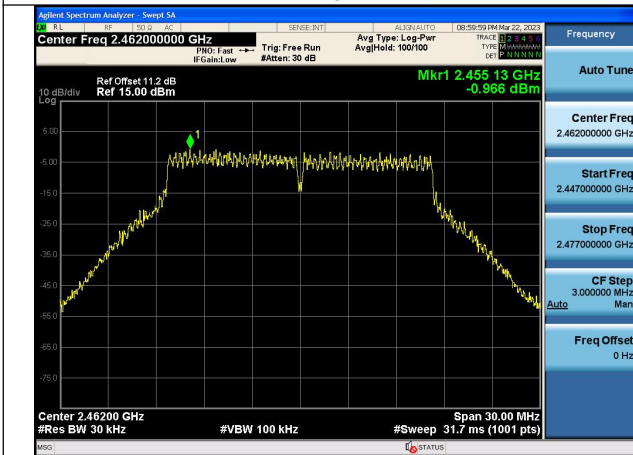

Test Mode:802.11g 2462MHz Chain0