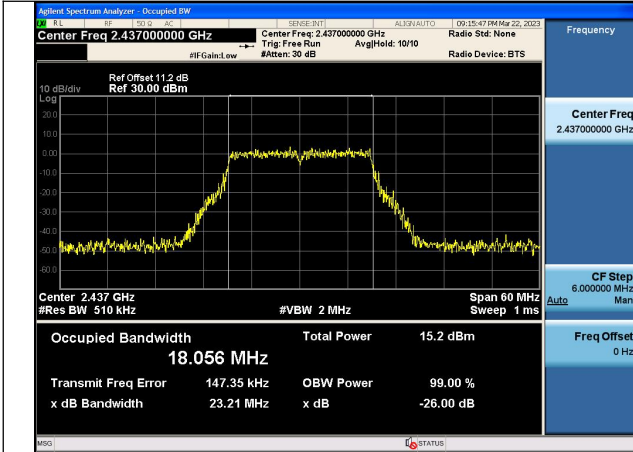

Test Mode:802.11b 2437MHz Chain1

Test Mode:802.11b 2462MHz Chain1

Test Mode: 802.11g

Test Mode:802.11g 2412MHz Chain0

Test Mode:802.11g 2437MHz Chain0

Test Mode:802.11g 2462MHz Chain0

Test Mode:802.11g 2412MHz Chain1

Test Mode:802.11g 2437MHz Chain1

Test Mode:802.11g 2462MHz Chain1

Test Mode: 802.11n HT20

Test Mode:802.11n HT20 2412MHz Chain0

Test Mode:802.11n HT20 2437MHz Chain0

Test Mode:802.11n HT20 2462MHz Chain0

Test Mode:802.11n HT20 2412MHz Chain1

Test Mode:802.11n HT20 2437MHz Chain1

Test Mode:802.11n HT20 2462MHz Chain1

Test Mode: 802.11n HT40

Test Mode:802.11n HT40 2422MHz Chain0

Test Mode:802.11n HT40 2437MHz Chain0

Test Mode:802.11n HT40 2452MHz Chain0