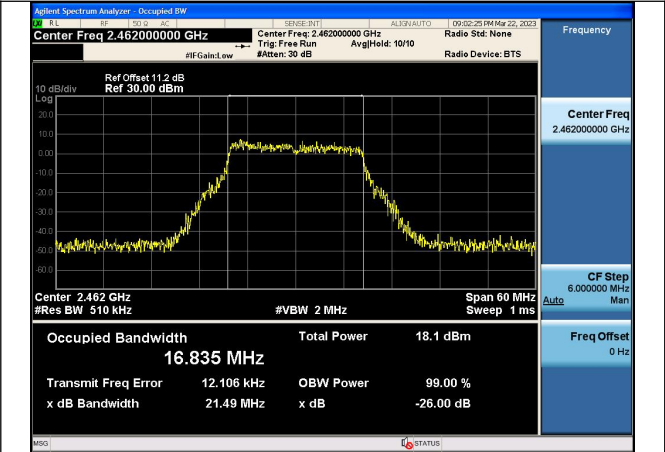

Test Mode:802.11b 2437MHz Chain1

Test Mode:802.11b 2462MHz Chain1

Test Mode: 802.11g

Test Mode:802.11g 2412MHz Chain0

Test Mode:802.11g 2437MHz Chain0

Test Mode:802.11g 2462MHz Chain0

Test Mode:802.11g 2412MHz Chain1

Test Mode:802.11g 2437MHz Chain1

Test Mode:802.11g 2462MHz Chain1

Test Mode: 802.11n HT20

Test Mode:802.11n HT20 2412MHz Chain0

Test Mode:802.11n HT20 2437MHz Chain0

Test Mode:802.11n HT20 2462MHz Chain0

Test Mode:802.11n HT20 2412MHz Chain1