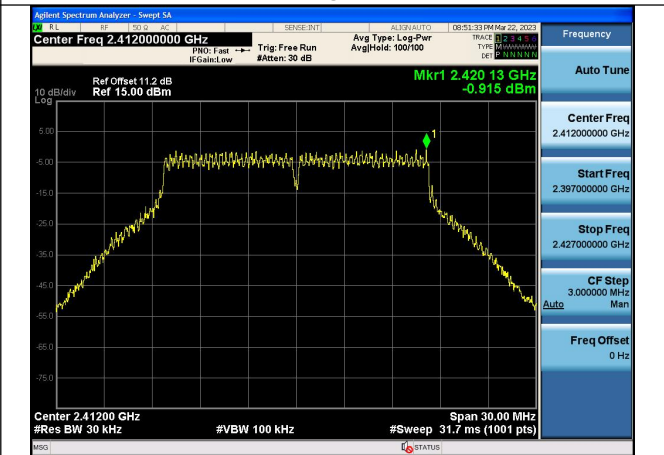

Test Mode: 802.11g

Test Mode:802.11g 2412MHz Chain0

Test Mode:802.11g 2437MHz Chain0

Test Mode:802.11g 2462MHz Chain0

Test Mode:802.11g 2412MHz Chain1

Test Mode:802.11g 2437MHz Chain1

Test Mode:802.11g 2462MHz Chain1

Test Mode: 802.11n HT20

Test Mode:802.11n HT20 2412MHz Chain0

Test Mode:802.11n HT20 2437MHz Chain0

Test Mode:802.11n HT20 2462MHz Chain0

Test Mode:802.11n HT20 2412MHz Chain1