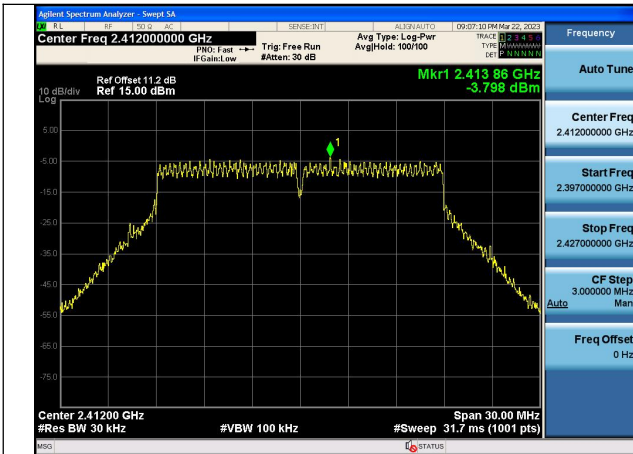

Test Mode: 802.11b

Test Mode:802.11b 2412MHz Chain0

Test Mode:802.11b 2437MHz Chain0

Test Mode:802.11b 2462MHz Chain0

Test Mode:802.11b 2412MHz Chain1

Test Mode:802.11b 2437MHz Chain1

Test Mode:802.11b 2462MHz Chain1

Test Mode: 802.11g

Test Mode:802.11g 2412MHz Chain0

Test Mode:802.11g 2437MHz Chain0

Test Mode:802.11g 2462MHz Chain0

Test Mode:802.11g 2412MHz Chain1

Test Mode:802.11g 2437MHz Chain1

Test Mode:802.11g 2462MHz Chain1

Test Mode: 802.11n HT20

Test Mode:802.11n HT20 2412MHz Chain0

Test Mode:802.11n HT20 2437MHz Chain0

Test Mode:802.11n HT20 2462MHz Chain0

Test Mode:802.11n HT20 2412MHz Chain1