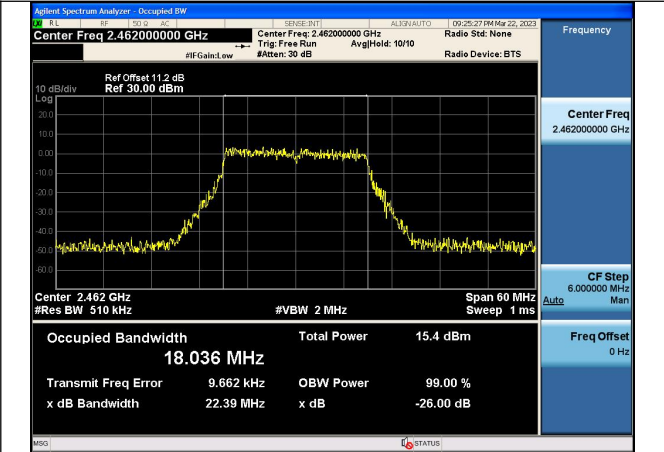

Test Mode:802.11b 2437MHz Chain1

Test Mode:802.11b 2462MHz Chain1

Test Mode: 802.11g

Test Mode:802.11g 2412MHz Chain0

Test Mode:802.11g 2437MHz Chain0

Test Mode:802.11g 2462MHz Chain0

Test Mode:802.11g 2412MHz Chain1

Test Mode:802.11g 2437MHz Chain1

Test Mode:802.11g 2462MHz Chain1

Test Mode: 802.11n HT20

Test Mode:802.11n HT20 2412MHz Chain0

Test Mode:802.11n HT20 2437MHz Chain0

Test Mode:802.11n HT20 2462MHz Chain0

Test Mode:802.11n HT20 2412MHz Chain1

Test Mode:802.11n HT20 2437MHz Chain1

Test Mode:802.11n HT20 2462MHz Chain1

Test Mode: 802.11n HT40

Test Mode:802.11n HT40 2422MHz Chain0

Test Mode:802.11n HT40 2437MHz Chain0

Test Mode:802.11n HT40 2452MHz Chain0