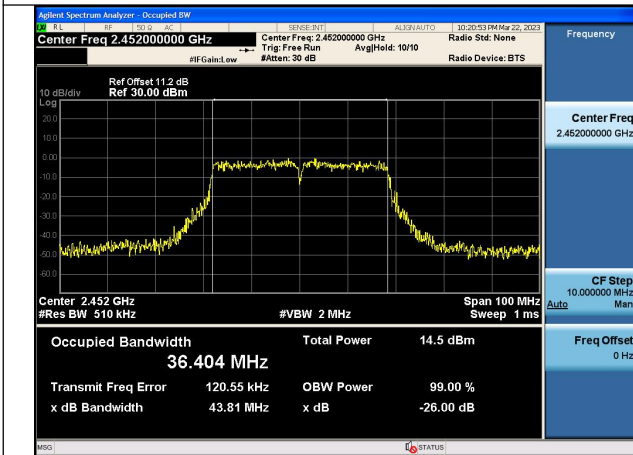

Test Mode:802.11n HT20 2437MHz Chain1

Test Mode:802.11n HT20 2462MHz Chain1

Test Mode: 802.11n HT40

Test Mode:802.11n HT40 2422MHz Chain0

Test Mode:802.11n HT40 2437MHz Chain0

Test Mode:802.11n HT40 2452MHz Chain0

Test Mode:802.11n HT40 2422MHz Chain1

Test Mode:802.11n HT40 2437MHz Chain1

Test Mode:802.11n HT40 2452MHz Chain1