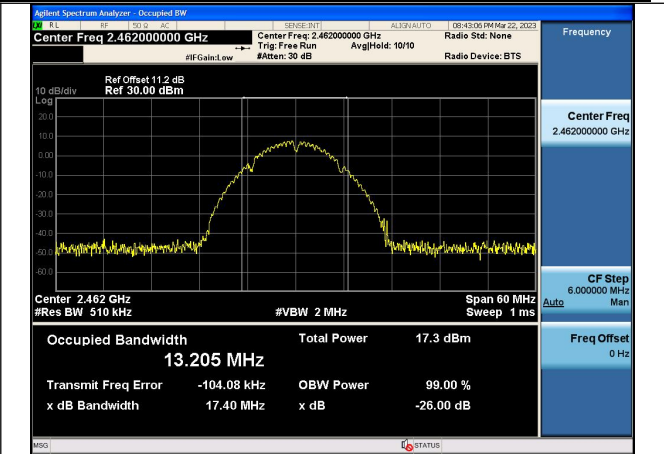

Test Mode:802.11b 2437MHz Chain1

Test Mode:802.11b 2462MHz Chain1

Test Mode: 802.11g

Test Mode:802.11g 2412MHz Chain0

Test Mode:802.11g 2437MHz Chain0

Test Mode:802.11g 2462MHz Chain0

Test Mode:802.11g 2412MHz Chain1

Test Mode:802.11g 2437MHz Chain1

Test Mode:802.11g 2462MHz Chain1

Test Mode: 802.11n HT20

Test Mode:802.11n HT20 2412MHz Chain0

Test Mode:802.11n HT20 2437MHz Chain0

Test Mode:802.11n HT20 2462MHz Chain0

Test Mode:802.11n HT20 2412MHz Chain1