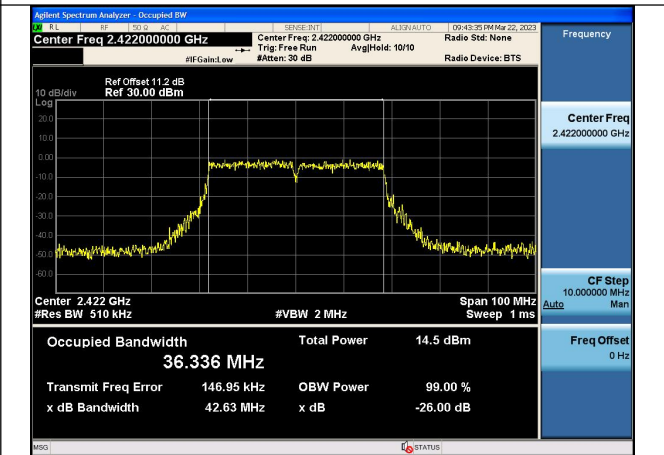

Test Mode:802.11n HT20 2437MHz Chain1

Test Mode:802.11n HT20 2462MHz Chain1

Test Mode: 802.11n HT40

Test Mode:802.11n HT40 2422MHz Chain0

Test Mode:802.11n HT40 2437MHz Chain0

Test Mode:802.11n HT40 2452MHz Chain0

Test Mode:802.11n HT40 2422MHz Chain1

Test Mode:802.11n HT40 2437MHz Chain1

Test Mode:802.11n HT40 2452MHz Chain1