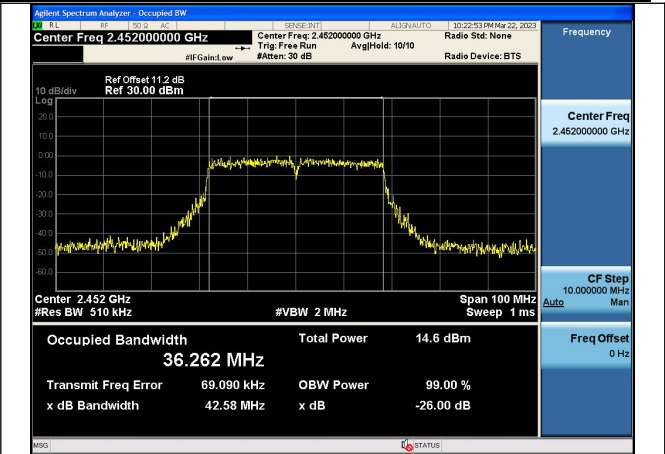

Test Mode:802.11g 2437MHz Chain1

Test Mode:802.11g 2462MHz Chain1

Test Mode: 802.11n HT20

Test Mode:802.11n HT20 2412MHz Chain0

Test Mode:802.11n HT20 2437MHz Chain0

Test Mode:802.11n HT20 2462MHz Chain0

Test Mode:802.11n HT20 2412MHz Chain1

Test Mode:802.11n HT20 2437MHz Chain1

Test Mode:802.11n HT20 2462MHz Chain1

Test Mode: 802.11n HT40

Test Mode:802.11n HT40 2422MHz Chain0

Test Mode:802.11n HT40 2437MHz Chain0

Test Mode:802.11n HT40 2452MHz Chain0

Test Mode:802.11n HT40 2422MHz Chain1

Test Mode:802.11n HT40 2437MHz Chain1

Test Mode:802.11n HT40 2452MHz Chain1