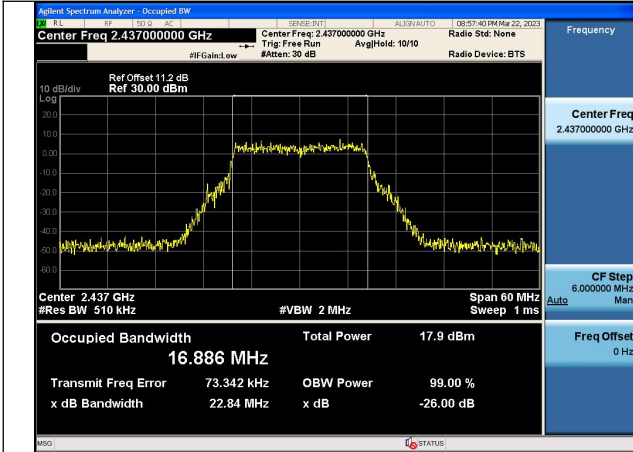

Test Mode:802.11b 2437MHz Chain1

Test Mode:802.11b 2462MHz Chain1

Test Mode: 802.11g

Test Mode:802.11g 2412MHz Chain0

Test Mode:802.11g 2437MHz Chain0

Test Mode:802.11g 2462MHz Chain0

Test Mode:802.11g 2412MHz Chain1

Test Mode:802.11g 2437MHz Chain1

Test Mode:802.11g 2462MHz Chain1

Test Mode: 802.11n HT20

Test Mode:802.11n HT20 2412MHz Chain0

Test Mode:802.11n HT20 2437MHz Chain0

Test Mode:802.11n HT20 2462MHz Chain0

Test Mode:802.11n HT20 2412MHz Chain1