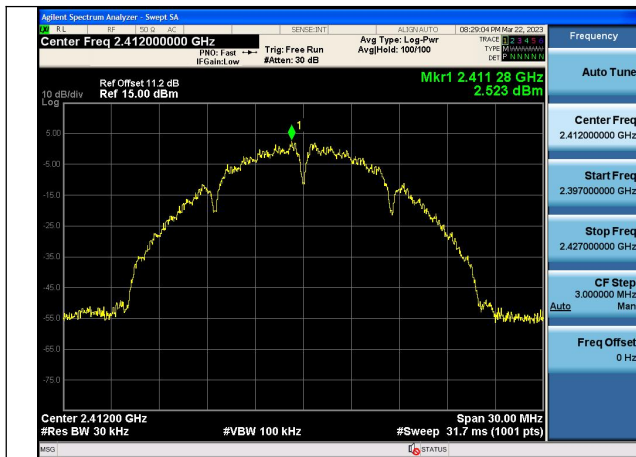

Transmitter Power Spectral Density

Test Mode	Antenna	Tones	Power Density(dBm/3KHz)		
			Channel No.1	Channel No.6	Channel No.11
			2412MHz	2437MHz	2462MHz
802.11b	Chain0	NA	-7.477	-7.761	-8.289
802.11b	Chain1	NA	-7.344	-7.830	-7.585
802.11g	Chain0	NA	-10.655	-10.980	-10.966
802.11g	Chain1	NA	-10.915	-10.618	-9.313
802.11n HT20	Chain0	NA	-13.798	-13.248	-13.649
802.11n HT20	Chain1	NA	-13.160	-14.003	-14.033
802.11n HT20	MIMO	NA	-10.457	-10.599	-10.826

Test Mode	Antenna	Tones	Power Density(dBm/3KHz)		
			Channel No.3	Channel No.6	Channel No.9
			2422MHz	2437MHz	2452MHz
802.11n HT40	Chain0	NA	-17.513	-17.528	-17.933
802.11n HT40	Chain1	NA	-17.489	-17.864	-17.310
802.11n HT40	MIMO	NA	-14.491	-14.682	-14.600

Test Mode: 802.11b

Test Mode:802.11b 2412MHz Chain0