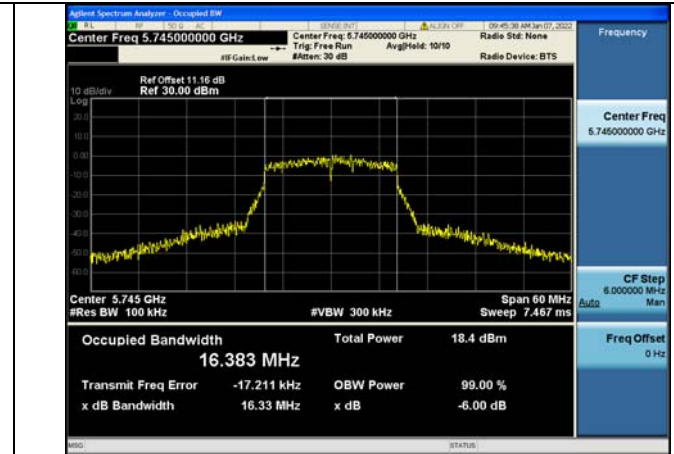

### Test Mode: 802.11a

Test Mode:802.11a 5745MHz Chain0

Test Mode:802.11a 5785MHz Chain0

Test Mode:802.11a 5825MHz Chain0

Test Mode:802.11a 5745MHz Chain1

Test Mode:802.11a 5785MHz Chain1

Test Mode:802.11a 5825MHz Chain1