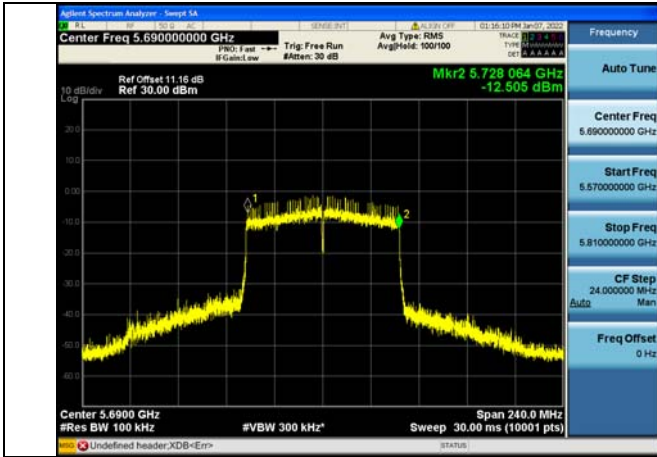

Test Mode: 802.11n HT40

Test Mode:802.11n HT40 5710MHz Chain0 NII2C

Test Mode:802.11n HT40 5710MHz Chain1 NII2C

Test Mode: 802.11ac VHT40

Test Mode:802.11ac VHT40 5710MHz Chain0 NII2C

Test Mode:802.11ac VHT40 5710MHz Chain1 NII2C

Test Mode: 802.11ac VHT80

Test Mode:802.11ac VHT80 5690MHz Chain0 NII2C

Test Mode:802.11ac VHT80 5690MHz Chain1 NII2C