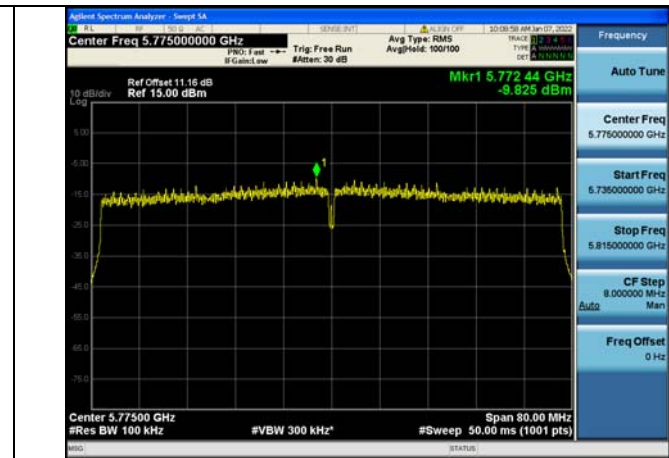

Test Mode:802.11n HT40 5795MHz Chain1

Test Mode: 802.11ac VHT40

Test Mode:802.11ac VHT40 5755MHz Chain0

Test Mode:802.11ac VHT40 5795MHz Chain0

Test Mode:802.11ac VHT40 5755MHz Chain1

Test Mode:802.11ac VHT40 5795MHz Chain1

Test Mode: 802.11ac VHT80

Test Mode:802.11ac VHT80 5775MHz Chain0

Test Mode:802.11ac VHT80 5775MHz Chain1

Test Mode: 802.11a

Test Mode:802.11a 5720MHz Chain0 NII3

Test Mode:802.11a 5720MHz Chain1 NII3

Test Mode: 802.11n HT20