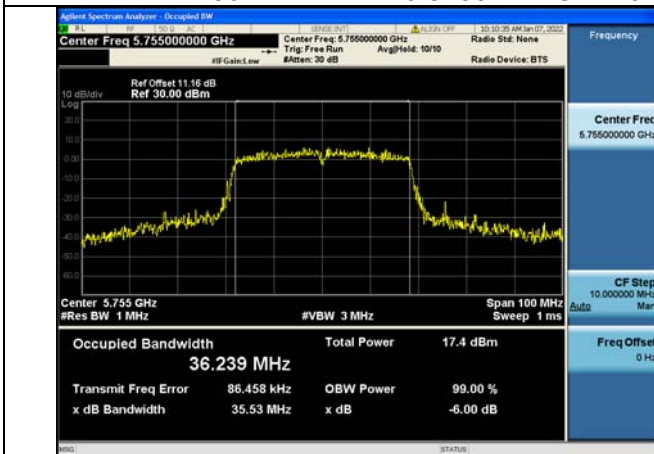

Test Mode:802.11n HT40 5755MHz Chain0

Test Mode:802.11n HT40 5795MHz Chain0

Test Mode:802.11n HT40 5755MHz Chain1

Test Mode:802.11n HT40 5795MHz Chain1

Test Mode: 802.11ac VHT40

Test Mode:802.11ac VHT40 5755MHz Chain0

Test Mode:802.11ac VHT40 5795MHz Chain0

Test Mode:802.11ac VHT40 5755MHz Chain1

Test Mode:802.11ac VHT40 5795MHz Chain1

Test Mode: 802.11ac VHT80

Test Mode:802.11ac VHT80 5775MHz Chain0

Test Mode:802.11ac VHT80 5775MHz Chain1