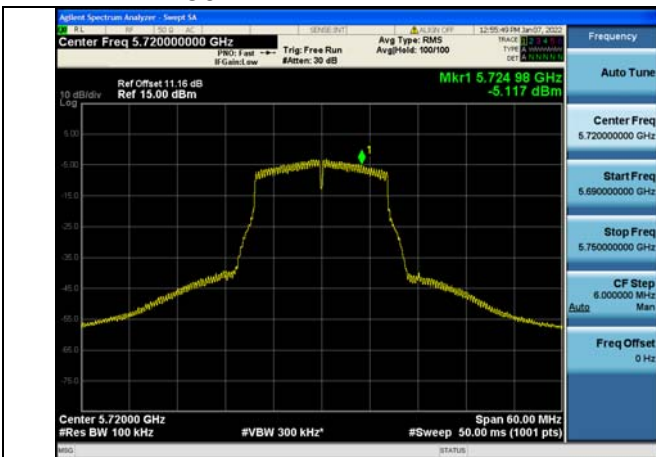

Test Mode:802.11n HT40 5795MHz Chain1

Test Mode: 802.11ac VHT40

Test Mode:802.11ac VHT40 5755MHz Chain0

Test Mode:802.11ac VHT40 5795MHz Chain0

Test Mode:802.11ac VHT40 5755MHz Chain1

Test Mode:802.11ac VHT40 5795MHz Chain1

Test Mode: 802.11ac VHT80

Test Mode:802.11ac VHT80 5775MHz Chain0

Test Mode:802.11ac VHT80 5775MHz Chain1

Test Mode: 802.11a

Test Mode:802.11a 5720MHz Chain0 NII3

Test Mode:802.11a 5720MHz Chain1 NII3

Test Mode: 802.11n HT20