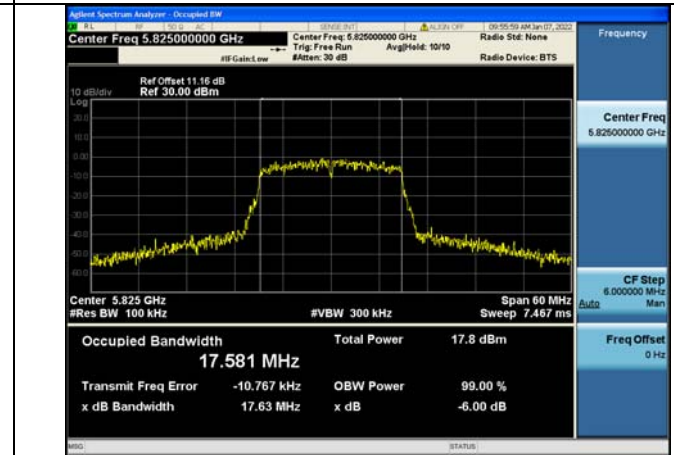

Test Mode: 802.11n HT20

Test Mode:802.11n HT20 5745MHz Chain0

Test Mode:802.11n HT20 5785MHz Chain0

Test Mode:802.11n HT20 5825MHz Chain0

Test Mode:802.11n HT20 5745MHz Chain1

Test Mode:802.11n HT20 5785MHz Chain1