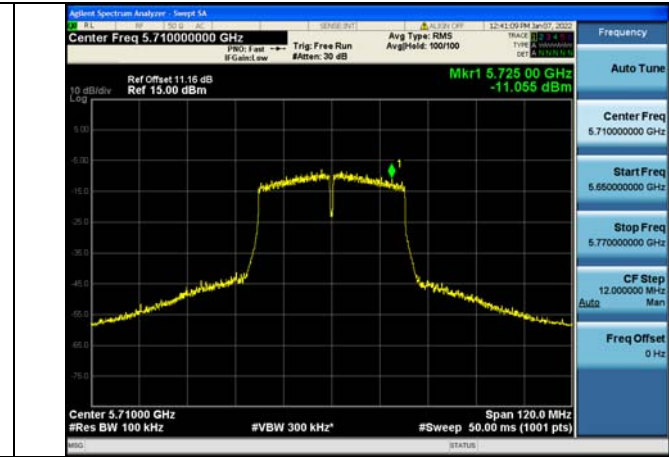

Test Mode: 802.11ac VHT80

Test Mode:802.11ac VHT80 5775MHz Chain0

Test Mode:802.11ac VHT80 5775MHz Chain1

Test Mode: 802.11a

Test Mode:802.11a 5720MHz Chain0 NII3

Test Mode:802.11a 5720MHz Chain1 NII3

Test Mode: 802.11n HT20

Test Mode:802.11n HT20 5720MHz Chain0 NII3

Test Mode:802.11n HT20 5720MHz Chain1 NII3

Test Mode: 802.11ac VHT20

Test Mode:802.11ac VHT20 5720MHz Chain0 NII3

Test Mode:802.11ac VHT20 5720MHz Chain1 NII3

Test Mode: 802.11n HT40

Test Mode:802.11n HT40 5710MHz Chain0 NII3

Test Mode:802.11n HT40 5710MHz Chain1 NII3

Test Mode: 802.11ac VHT40

Test Mode:802.11ac VHT40 5710MHz Chain0 NII3

Test Mode:802.11ac VHT40 5710MHz Chain1 NII3

Test Mode: 802.11ac VHT80