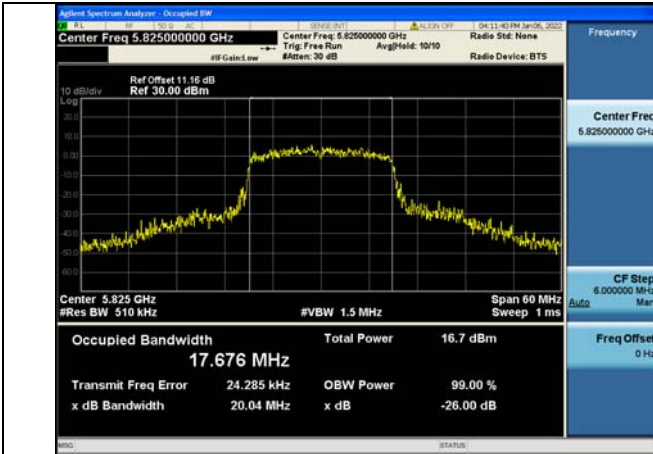

Test Mode:802.11ac VHT20 5825MHz Chain0