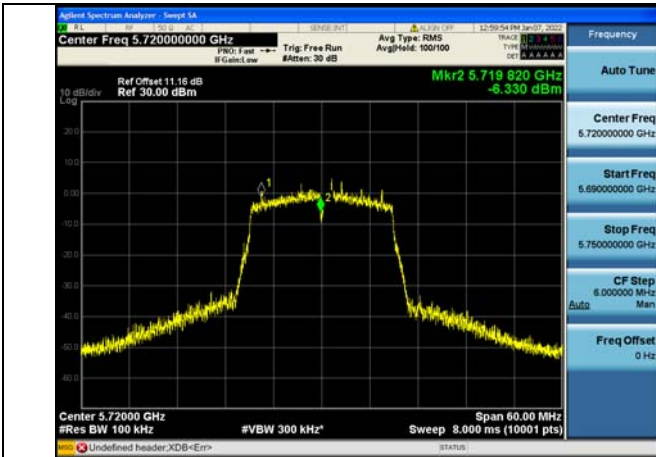

Test Mode: 802.11ac VHT80

Test Mode:802.11ac VHT80 5775MHz Chain0

Test Mode:802.11ac VHT80 5775MHz Chain1

Test Mode: 802.11a

Test Mode:802.11a 5720MHz Chain0 NII2C

Test Mode:802.11a 5720MHz Chain1 NII2C

Test Mode: 802.11n HT20