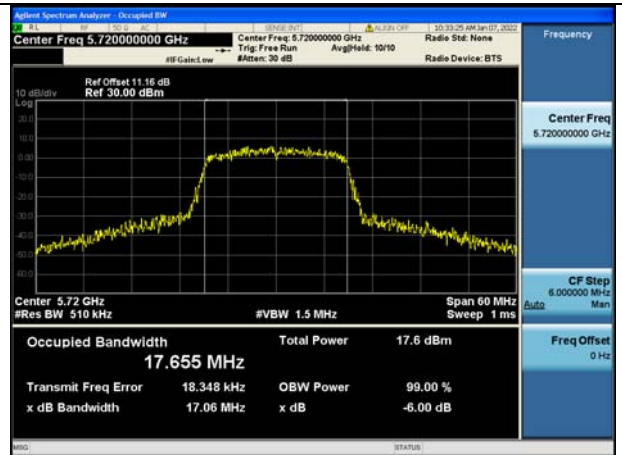

Test Mode: 802.11a

Test Mode:802.11a 5720MHz Chain0 NII2C

Test Mode:802.11a 5720MHz Chain1 NII2C

Test Mode: 802.11n HT20

Test Mode:802.11n HT20 5720MHz Chain0 NII2C

Test Mode:802.11n HT20 5720MHz Chain1 NII2C