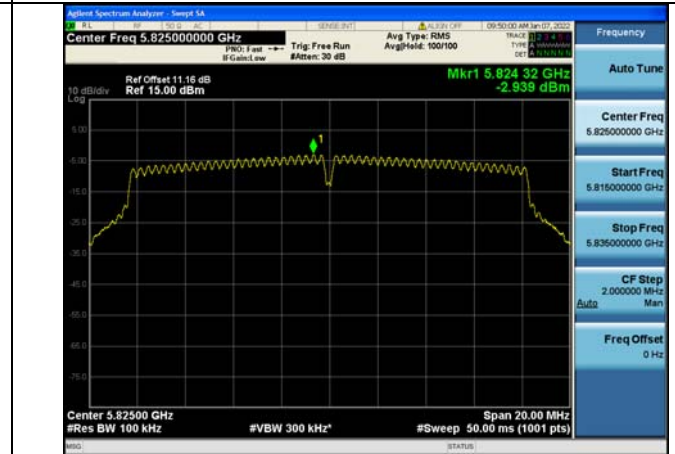

Test Mode: 802.11a

Test Mode:802.11a 5745MHz Chain0

Test Mode:802.11a 5785MHz Chain0

Test Mode:802.11a 5825MHz Chain0

Test Mode:802.11a 5745MHz Chain1

Test Mode:802.11a 5785MHz Chain1

Test Mode:802.11a 5825MHz Chain1