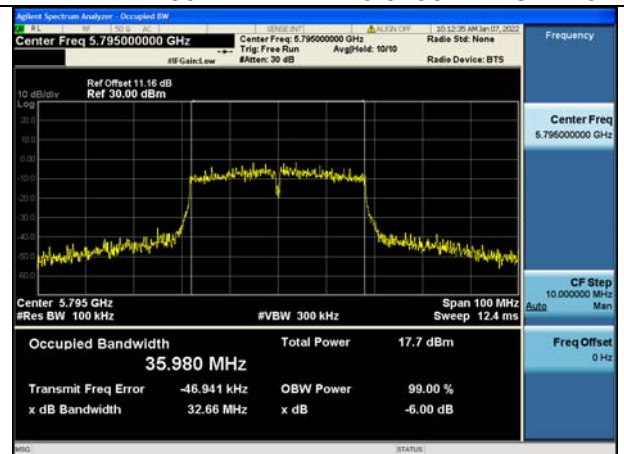

Test Mode:802.11n HT40 5795MHz Chain1

Test Mode: 802.11ac VHT40

Test Mode:802.11ac VHT40 5755MHz Chain0

Test Mode:802.11ac VHT40 5795MHz Chain0

Test Mode:802.11ac VHT40 5755MHz Chain1

Test Mode:802.11ac VHT40 5795MHz Chain1

Test Mode: 802.11ac VHT80

Test Mode:802.11ac VHT80 5775MHz Chain0

Test Mode:802.11ac VHT80 5775MHz Chain1

Test Mode: 802.11a

Test Mode:802.11a 5720MHz Chain0 NII2C

Test Mode:802.11a 5720MHz Chain1 NII2C

Test Mode: 802.11n HT20