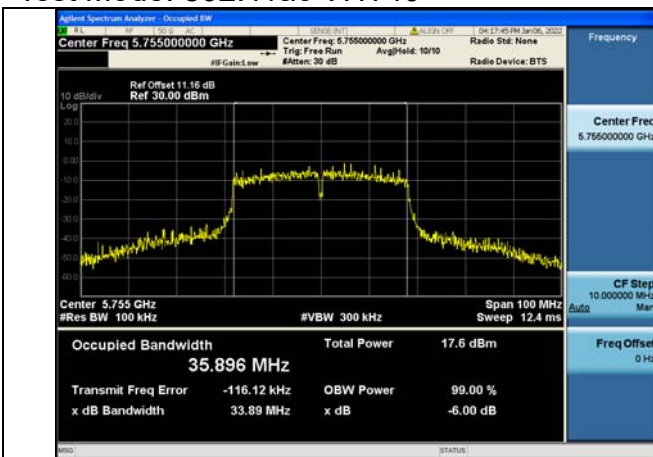

Test Mode: 802.11ac VHT40

Test Mode:802.11ac VHT40 5755MHz Chain0