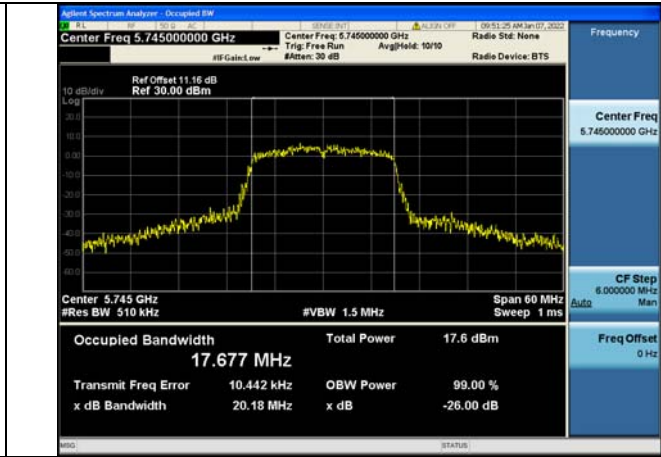

Test Mode:802.11n HT20 5745MHz Chain1