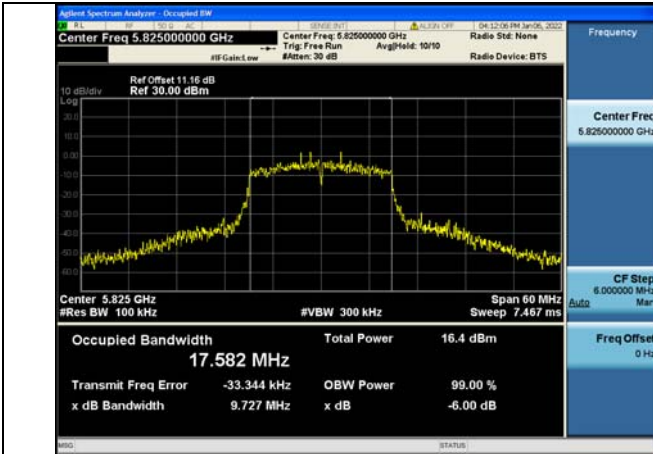

Test Mode:802.11n HT20 5825MHz Chain1

Test Mode: 802.11ac VHT20

Test Mode:802.11ac VHT20 5745MHz Chain0

Test Mode:802.11ac VHT20 5785MHz Chain0

Test Mode:802.11ac VHT20 5825MHz Chain0

Test Mode:802.11ac VHT20 5745MHz Chain1