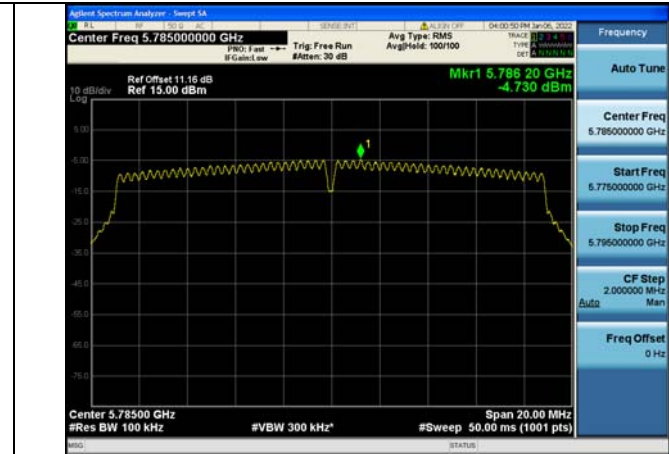

Test Mode:802.11n HT20 5785MHz Chain0