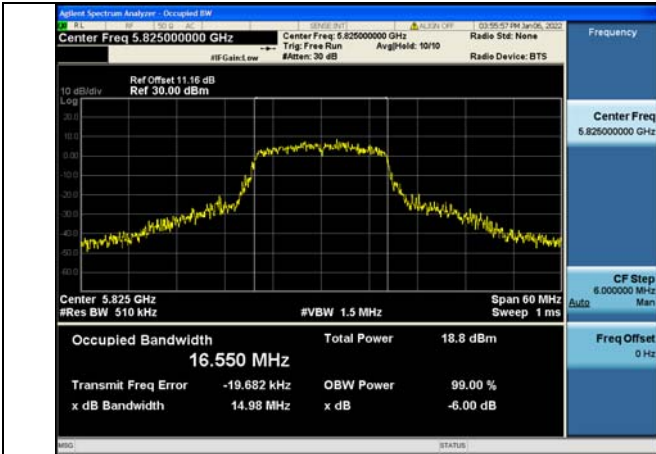

Test Mode:802.11a 5825MHz Chain0