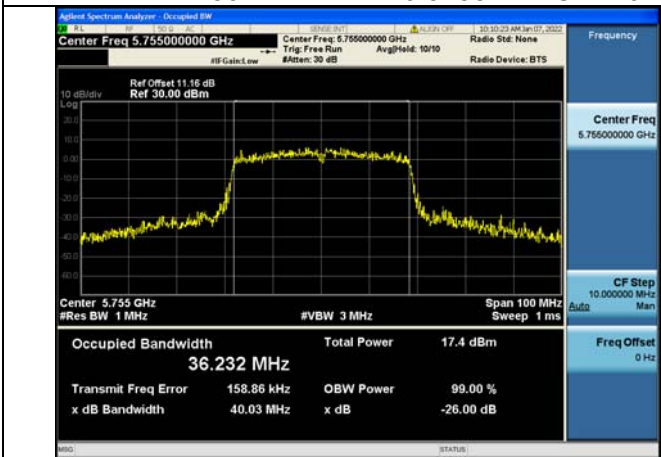

Test Mode:802.11n HT40 5755MHz Chain0

Test Mode:802.11n HT40 5795MHz Chain0

Test Mode:802.11n HT40 5755MHz Chain1

Test Mode:802.11n HT40 5795MHz Chain1

Test Mode: 802.11ac VHT40

Test Mode:802.11ac VHT40 5755MHz Chain0

Test Mode:802.11ac VHT40 5795MHz Chain0

Test Mode:802.11ac VHT40 5755MHz Chain1

Test Mode:802.11ac VHT40 5795MHz Chain1

Test Mode: 802.11ac VHT80

Test Mode:802.11ac VHT80 5775MHz Chain0

Test Mode:802.11ac VHT80 5775MHz Chain1