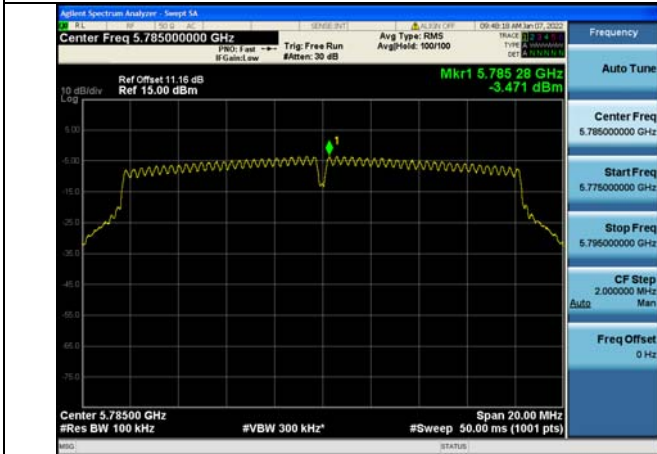

Test Mode: 802.11a

Test Mode:802.11a 5745MHz Chain0

Test Mode:802.11a 5785MHz Chain0

Test Mode:802.11a 5825MHz Chain0

Test Mode:802.11a 5745MHz Chain1

Test Mode:802.11a 5785MHz Chain1

Test Mode:802.11a 5825MHz Chain1