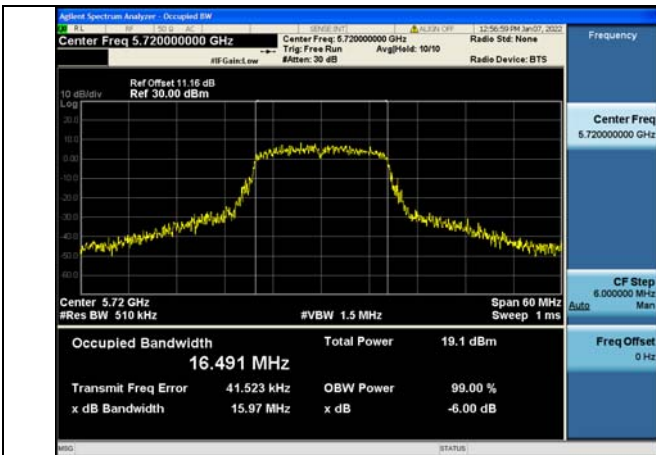

Test Mode: 802.11a

Test Mode:802.11a 5720MHz Chain0 NII2C