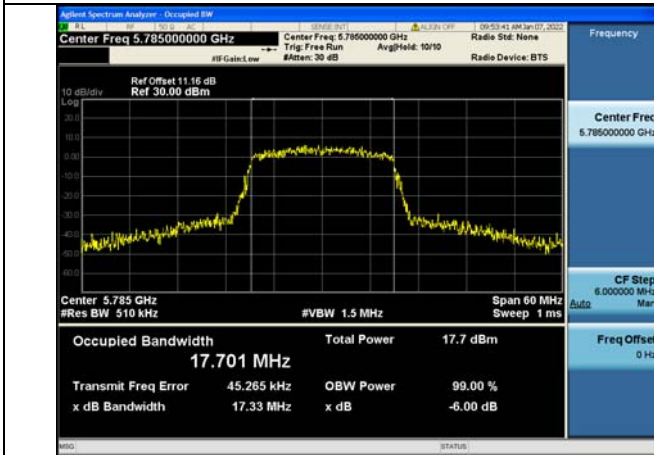

Test Mode: 802.11ac VHT20

Test Mode:802.11n HT20 5785MHz Chain1