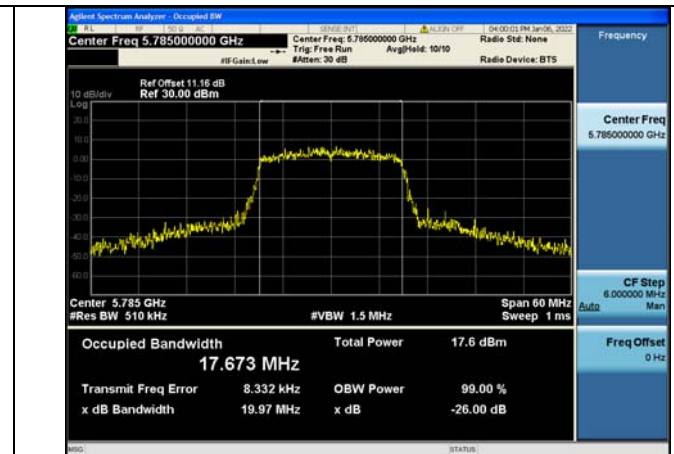

Test Mode:802.11a 5825MHz Chain0

Test Mode:802.11a 5745MHz Chain1

Test Mode:802.11a 5785MHz Chain1

Test Mode:802.11a 5825MHz Chain1

Test Mode: 802.11n HT20

Test Mode:802.11n HT20 5745MHz Chain0

Test Mode:802.11n HT20 5785MHz Chain0

Test Mode:802.11n HT20 5825MHz Chain0

Test Mode:802.11n HT20 5745MHz Chain1

Test Mode:802.11n HT20 5785MHz Chain1

Test Mode:802.11n HT20 5825MHz Chain1

Test Mode: 802.11ac VHT20

Test Mode:802.11ac VHT20 5745MHz Chain0