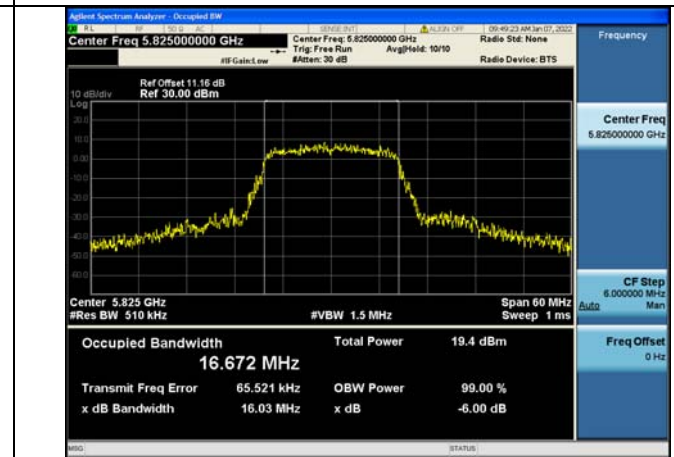

Test Mode:802.11a 5825MHz Chain1