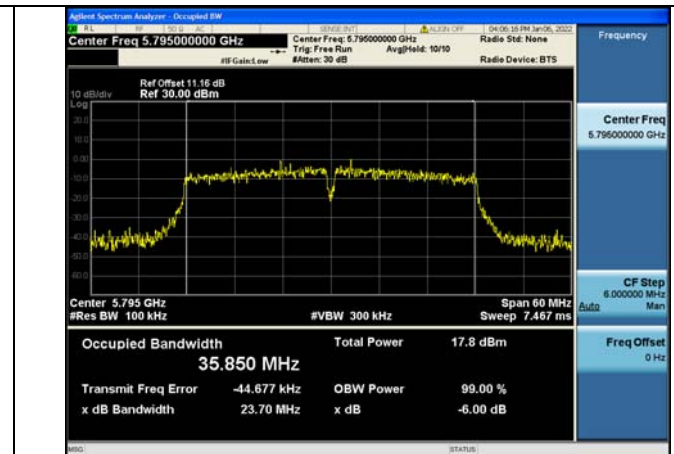

Test Mode:802.11ac VHT20 5785MHz Chain1

Test Mode:802.11ac VHT20 5825MHz Chain1

Test Mode: 802.11n HT40

Test Mode:802.11n HT40 5755MHz Chain0

Test Mode:802.11n HT40 5795MHz Chain0

Test Mode:802.11n HT40 5755MHz Chain1