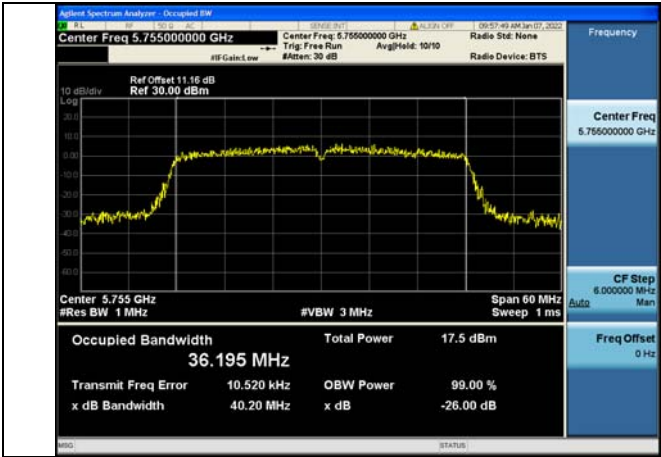

Test Mode:802.11n HT40 5755MHz Chain1