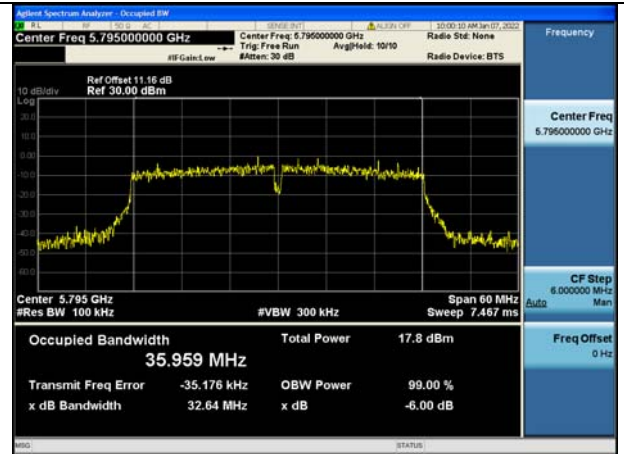

Test Mode:802.11ac VHT20 5785MHz Chain1

Test Mode:802.11ac VHT20 5825MHz Chain1

Test Mode: 802.11n HT40

Test Mode:802.11n HT40 5755MHz Chain0

Test Mode:802.11n HT40 5795MHz Chain0

Test Mode:802.11n HT40 5755MHz Chain1