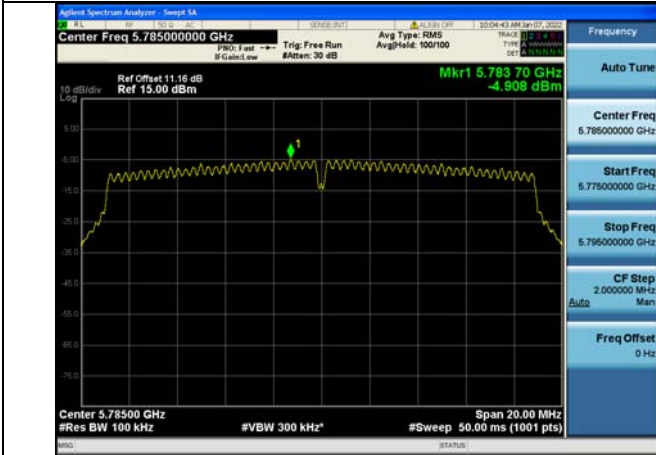

Test Mode:802.11n HT20 5825MHz Chain1

Test Mode: 802.11ac VHT20

Test Mode:802.11ac VHT20 5745MHz Chain0

Test Mode:802.11ac VHT20 5785MHz Chain0

Test Mode:802.11ac VHT20 5825MHz Chain0

Test Mode:802.11ac VHT20 5745MHz Chain1

Test Mode:802.11ac VHT20 5785MHz Chain1

Test Mode:802.11ac VHT20 5825MHz Chain1

Test Mode: 802.11n HT40

Test Mode:802.11n HT40 5755MHz Chain0

Test Mode:802.11n HT40 5795MHz Chain0

Test Mode:802.11n HT40 5755MHz Chain1