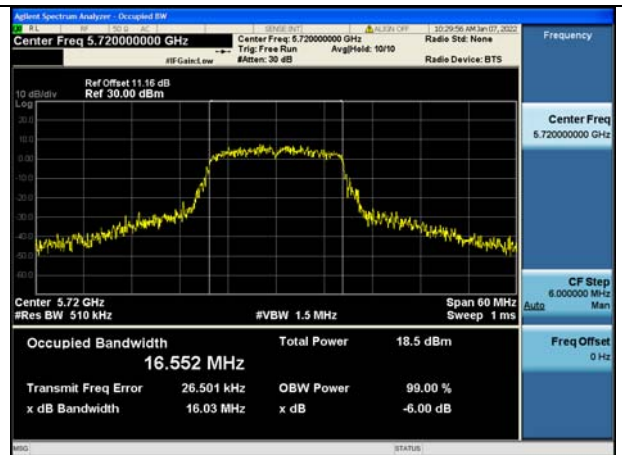

Test Mode:802.11a 5720MHz Chain1 NII2C