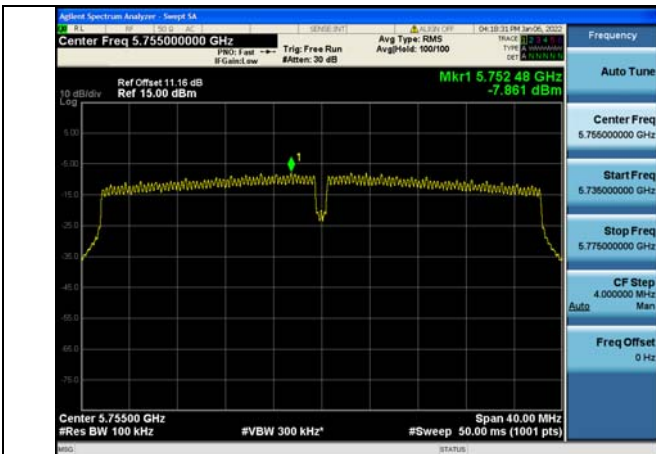

Test Mode:802.11ac VHT40 5755MHz Chain0