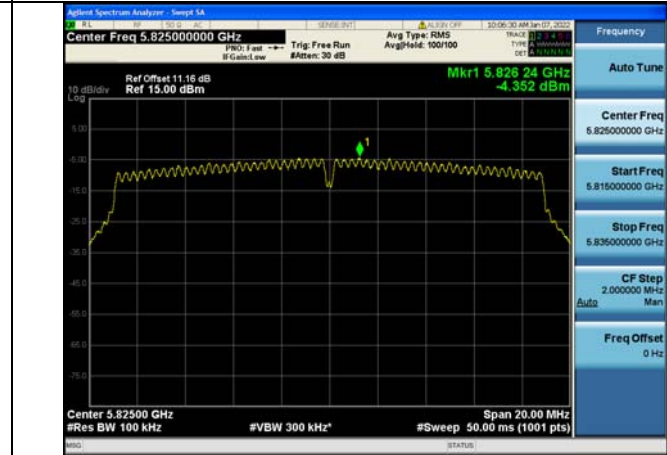

Test Mode:802.11n HT20 5825MHz Chain1

Test Mode: 802.11ac VHT20

Test Mode:802.11ac VHT20 5745MHz Chain0

Test Mode:802.11ac VHT20 5785MHz Chain0

Test Mode:802.11ac VHT20 5825MHz Chain0

Test Mode:802.11ac VHT20 5745MHz Chain1

Test Mode:802.11ac VHT20 5785MHz Chain1

Test Mode:802.11ac VHT20 5825MHz Chain1

Test Mode: 802.11n HT40

Test Mode:802.11n HT40 5755MHz Chain0

Test Mode:802.11n HT40 5795MHz Chain0

Test Mode:802.11n HT40 5755MHz Chain1