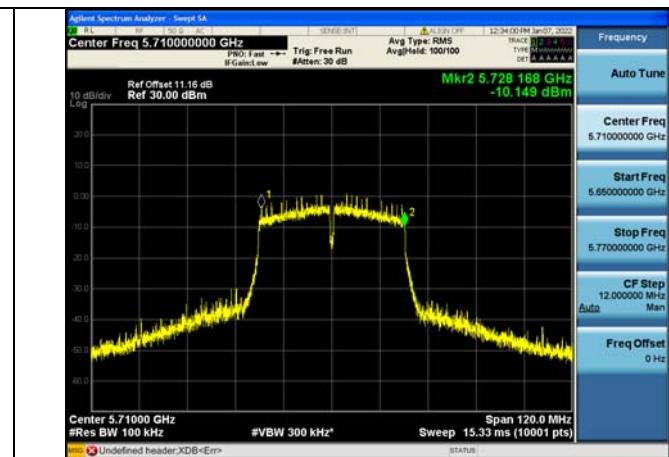

Test Mode:802.11n HT40 5710MHz Chain1 NII2C