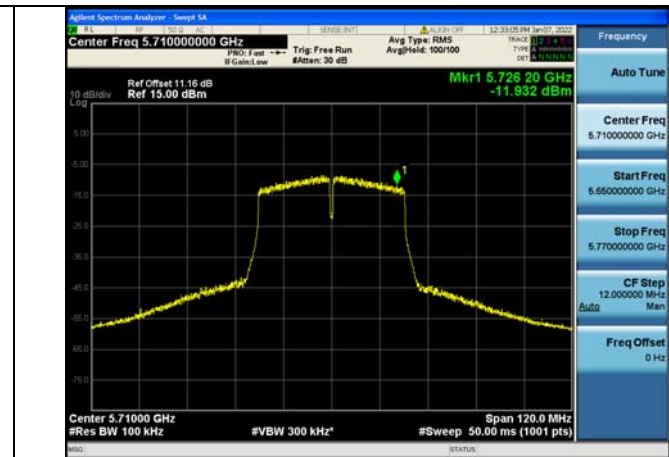

Test Mode: 802.11ac VHT80

Test Mode:802.11ac VHT80 5775MHz Chain0

Test Mode:802.11ac VHT80 5775MHz Chain1

Test Mode: 802.11a

Test Mode:802.11a 5720MHz Chain0 NII3

Test Mode:802.11a 5720MHz Chain1 NII3

Test Mode: 802.11n HT20

Test Mode:802.11n HT20 5720MHz Chain0 NII3

Test Mode:802.11n HT20 5720MHz Chain1 NII3

Test Mode: 802.11ac VHT20

Test Mode:802.11ac VHT20 5720MHz Chain0 NII3

Test Mode:802.11ac VHT20 5720MHz Chain1 NII3

Test Mode: 802.11n HT40

Test Mode:802.11n HT40 5710MHz Chain0 NII3

Test Mode:802.11n HT40 5710MHz Chain1 NII3

Test Mode: 802.11ac VHT40

Test Mode:802.11ac VHT40 5710MHz Chain0 NII3

Test Mode:802.11ac VHT40 5710MHz Chain1 NII3

Test Mode: 802.11ac VHT80