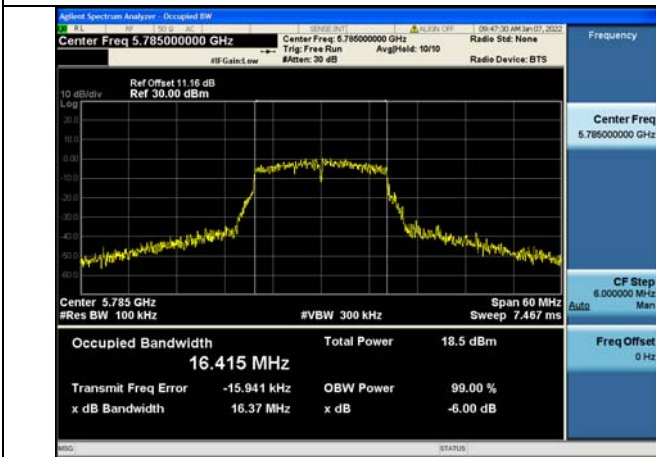

### Test Mode: 802.11a

Test Mode:802.11a 5745MHz Chain0

Test Mode:802.11a 5785MHz Chain0

Test Mode:802.11a 5825MHz Chain0

Test Mode:802.11a 5745MHz Chain1

Test Mode:802.11a 5785MHz Chain1

Test Mode:802.11a 5825MHz Chain1