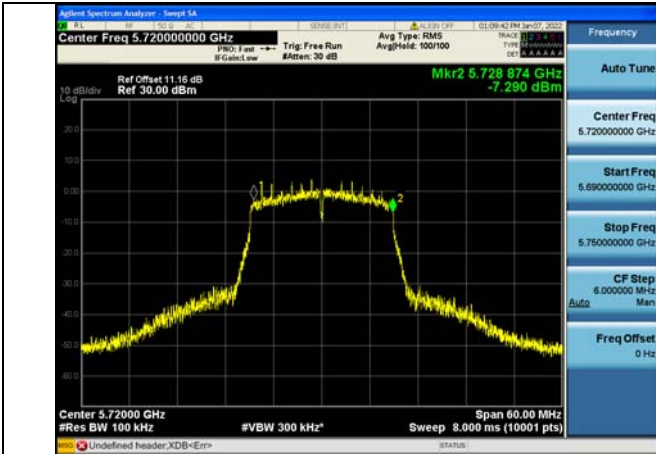

Test Mode: 802.11ac VHT80

Test Mode:802.11ac VHT80 5775MHz Chain0

Test Mode:802.11ac VHT80 5775MHz Chain1

Test Mode: 802.11a

Test Mode:802.11a 5720MHz Chain0 NII2C

Test Mode:802.11a 5720MHz Chain1 NII2C

Test Mode: 802.11n HT20

Test Mode:802.11n HT20 5720MHz Chain0 NII2C

Test Mode:802.11n HT20 5720MHz Chain1 NII2C

Test Mode: 802.11ac VHT20

Test Mode:802.11ac VHT20 5720MHz Chain0 NII2C

Test Mode:802.11ac VHT20 5720MHz Chain1 NII2C