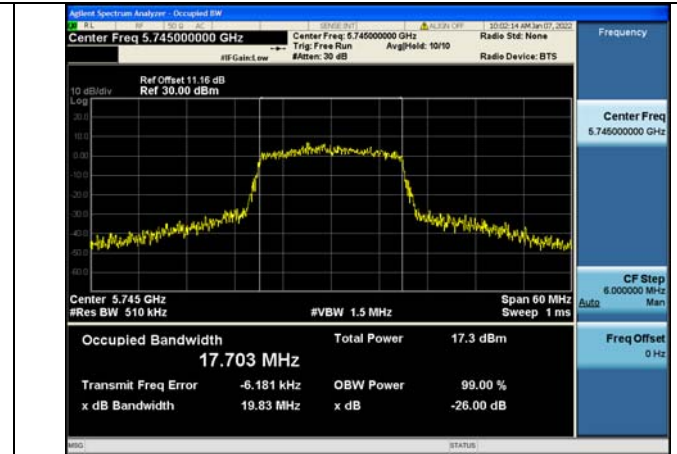

Test Mode:802.11ac VHT20 5745MHz Chain1