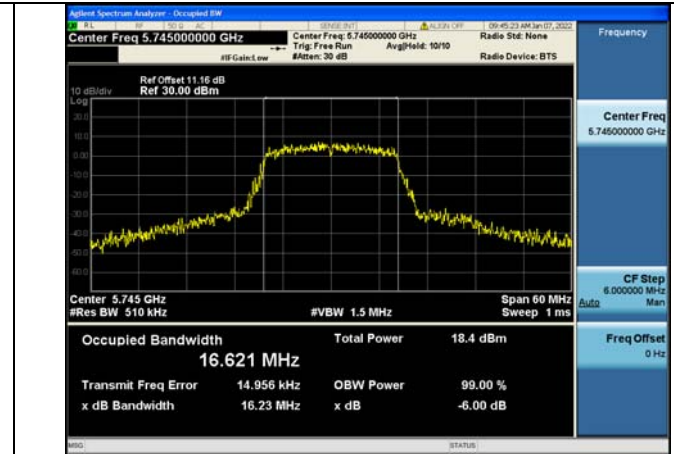

Test Mode:802.11a 5745MHz Chain1