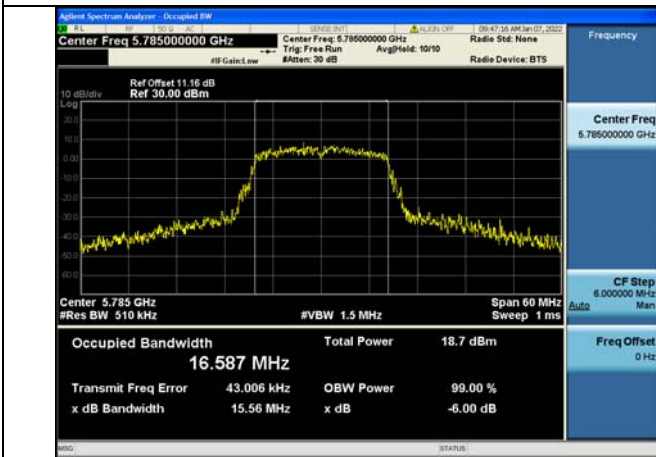

Test Mode:802.11a 5785MHz Chain1