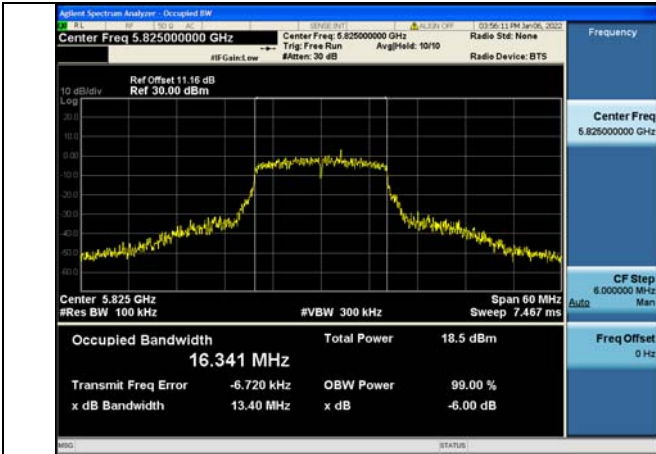

Test Mode:802.11a 5825MHz Chain0