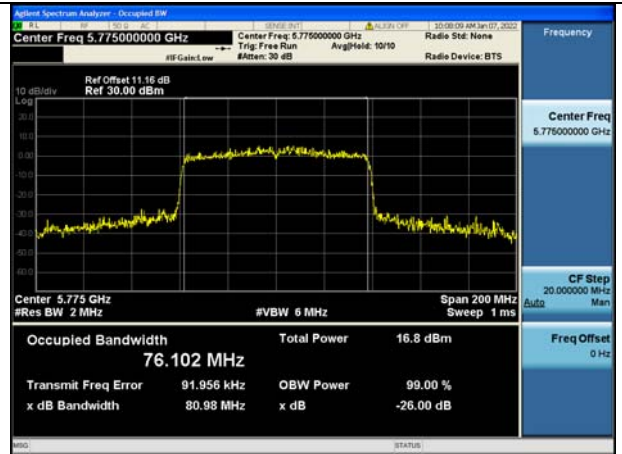

Test Mode:802.11ac VHT40 5795MHz Chain0

Test Mode:802.11ac VHT40 5755MHz Chain1

Test Mode:802.11ac VHT40 5795MHz Chain1

Test Mode: 802.11ac VHT80

Test Mode:802.11ac VHT80 5775MHz Chain0

Test Mode:802.11ac VHT80 5775MHz Chain1

Test Mode: 802.11a

Test Mode:802.11a 5720MHz Chain0 NII2C

Test Mode:802.11a 5720MHz Chain1 NII2C

Test Mode: 802.11n HT20

Test Mode:802.11n HT20 5720MHz Chain0 NII2C

Test Mode:802.11n HT20 5720MHz Chain1 NII2C