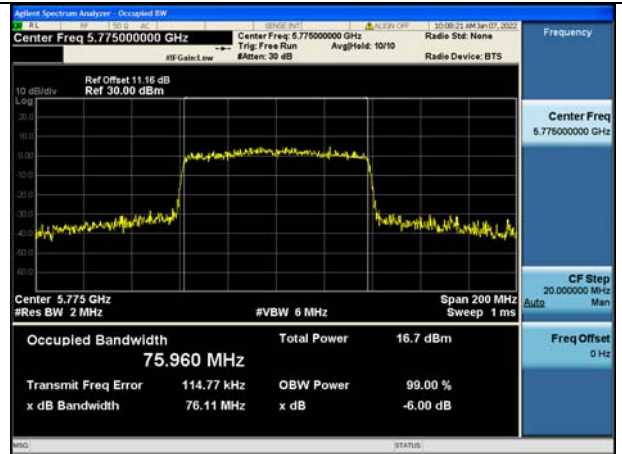

Test Mode:802.11ac VHT40 5795MHz Chain0

Test Mode:802.11ac VHT40 5755MHz Chain1

Test Mode:802.11ac VHT40 5795MHz Chain1

Test Mode: 802.11ac VHT80

Test Mode:802.11ac VHT80 5775MHz Chain0

Test Mode:802.11ac VHT80 5775MHz Chain1