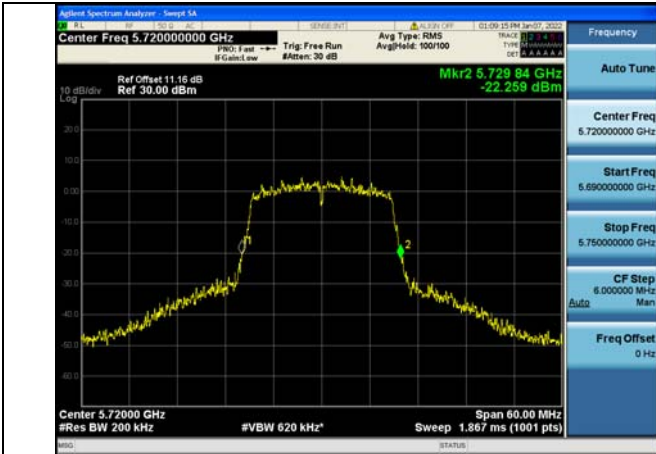

Test Mode:802.11ac VHT40 5795MHz Chain0

Test Mode:802.11ac VHT40 5755MHz Chain1

Test Mode:802.11ac VHT40 5795MHz Chain1

Test Mode: 802.11ac VHT80

Test Mode:802.11ac VHT80 5775MHz Chain0

Test Mode:802.11ac VHT80 5775MHz Chain1

Test Mode: 802.11a

Test Mode:802.11a 5720MHz Chain0 NII2C

Test Mode:802.11a 5720MHz Chain1 NII2C

Test Mode: 802.11n HT20

Test Mode:802.11n HT20 5720MHz Chain0 NII2C

Test Mode:802.11n HT20 5720MHz Chain1 NII2C

Test Mode: 802.11ac VHT20

Test Mode:802.11ac VHT20 5720MHz Chain0 NII2C

Test Mode:802.11ac VHT20 5720MHz Chain1 NII2C

Test Mode: 802.11n HT40

Test Mode:802.11n HT40 5710MHz Chain0 NII2C

Test Mode:802.11n HT40 5710MHz Chain1 NII2C