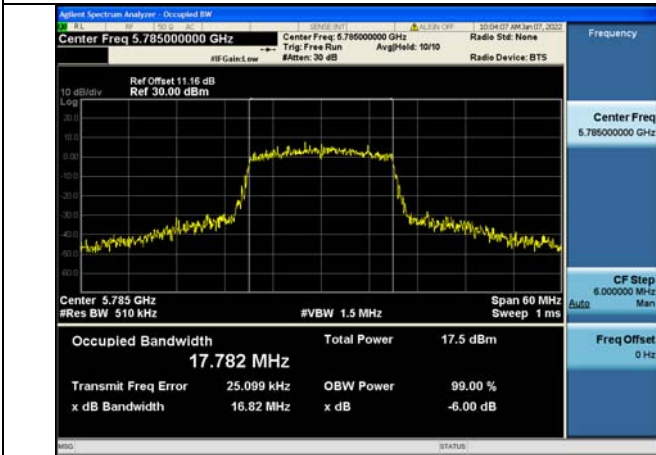

Test Mode:802.11ac VHT20 5785MHz Chain0

Test Mode:802.11ac VHT20 5825MHz Chain0

Test Mode:802.11ac VHT20 5745MHz Chain1

Test Mode:802.11ac VHT20 5785MHz Chain1

Test Mode:802.11ac VHT20 5825MHz Chain1

Test Mode: 802.11n HT40