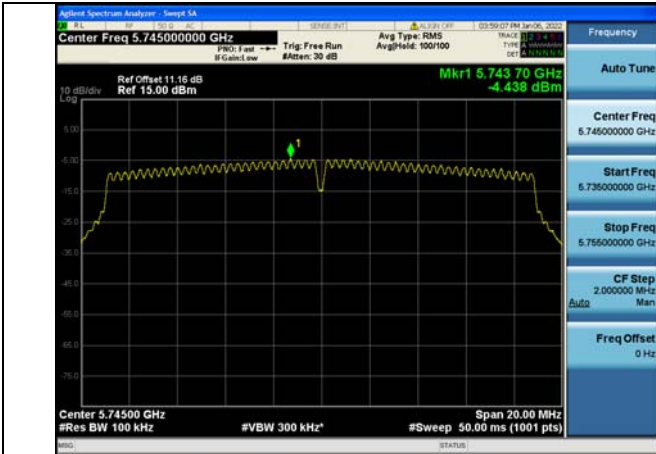

Test Mode:802.11n HT20 5745MHz Chain0