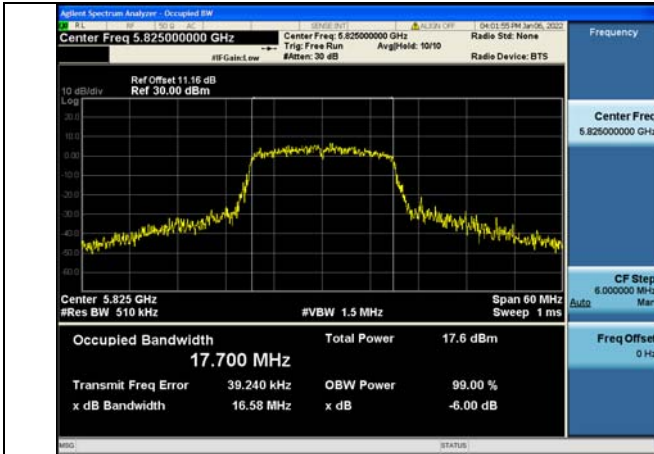

Test Mode:802.11a 5825MHz Chain0

Test Mode:802.11a 5745MHz Chain1

Test Mode:802.11a 5785MHz Chain1

Test Mode:802.11a 5825MHz Chain1

Test Mode: 802.11n HT20

Test Mode:802.11n HT20 5745MHz Chain0

Test Mode:802.11n HT20 5785MHz Chain0