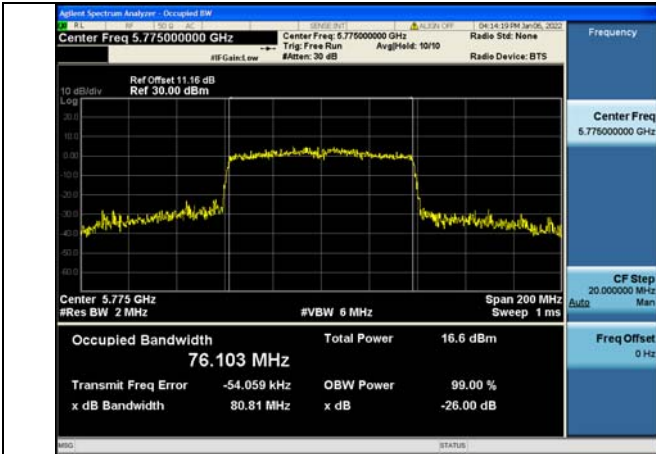

Test Mode:802.11ac VHT40 5795MHz Chain0

Test Mode:802.11ac VHT40 5755MHz Chain1

Test Mode:802.11ac VHT40 5795MHz Chain1

Test Mode: 802.11ac VHT80

Test Mode:802.11ac VHT80 5775MHz Chain0

Test Mode:802.11ac VHT80 5775MHz Chain1

Test Mode: 802.11a

Test Mode:802.11a 5720MHz Chain0 NII2C

Test Mode:802.11a 5720MHz Chain1 NII2C

Test Mode: 802.11n HT20

Test Mode:802.11n HT20 5720MHz Chain0 NII2C

Test Mode:802.11n HT20 5720MHz Chain1 NII2C