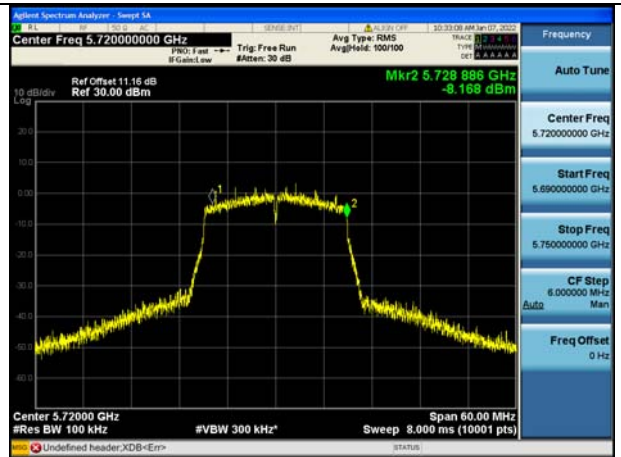

Test Mode: 802.11ac VHT80

Test Mode:802.11ac VHT80 5775MHz Chain0

Test Mode:802.11ac VHT80 5775MHz Chain1

Test Mode: 802.11a

Test Mode:802.11a 5720MHz Chain0 NII2C

Test Mode:802.11a 5720MHz Chain1 NII2C

Test Mode: 802.11n HT20

Test Mode:802.11n HT20 5720MHz Chain0 NII2C

Test Mode:802.11n HT20 5720MHz Chain1 NII2C

Test Mode: 802.11ac VHT20

Test Mode:802.11ac VHT20 5720MHz Chain0 NII2C

Test Mode:802.11ac VHT20 5720MHz Chain1 NII2C