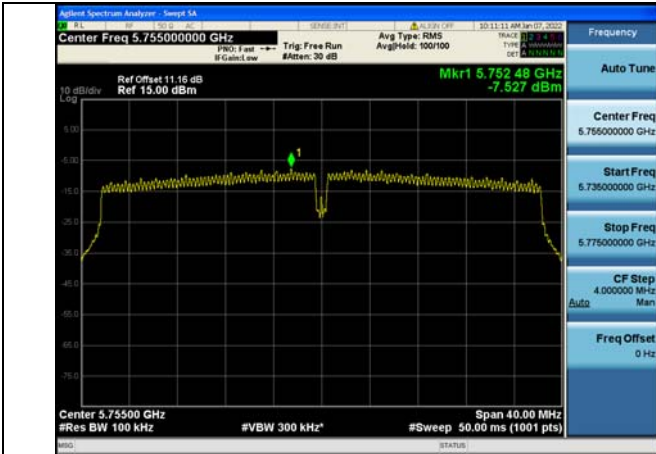

Test Mode:802.11n HT40 5795MHz Chain1

Test Mode: 802.11ac VHT40

Test Mode:802.11ac VHT40 5755MHz Chain0

Test Mode:802.11ac VHT40 5795MHz Chain0

Test Mode:802.11ac VHT40 5755MHz Chain1

Test Mode:802.11ac VHT40 5795MHz Chain1

Test Mode: 802.11ac VHT80

Test Mode:802.11ac VHT80 5775MHz Chain0

Test Mode:802.11ac VHT80 5775MHz Chain1

Test Mode: 802.11a

Test Mode:802.11a 5720MHz Chain0 NII3

Test Mode:802.11a 5720MHz Chain1 NII3

Test Mode: 802.11n HT20