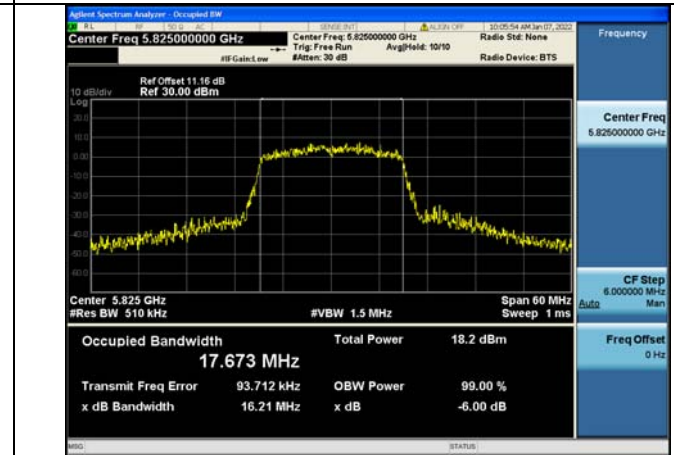

Test Mode:802.11ac VHT20 5785MHz Chain0

Test Mode:802.11ac VHT20 5825MHz Chain0

Test Mode:802.11ac VHT20 5745MHz Chain1

Test Mode:802.11ac VHT20 5785MHz Chain1

Test Mode:802.11ac VHT20 5825MHz Chain1

Test Mode: 802.11n HT40