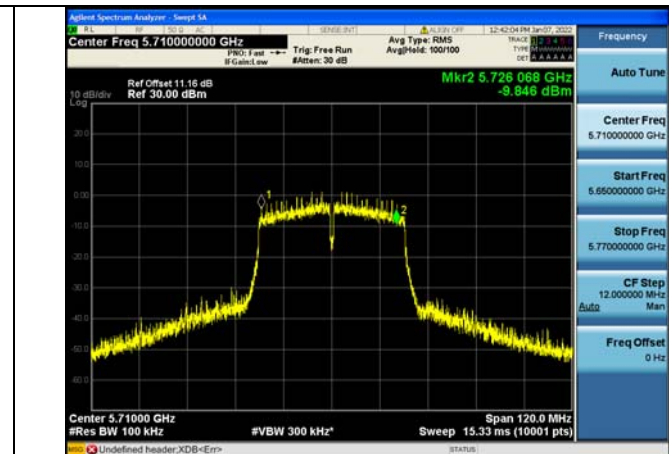

Test Mode:802.11ac VHT40 5710MHz Chain1 NII2C

Test Mode: 802.11ac VHT40