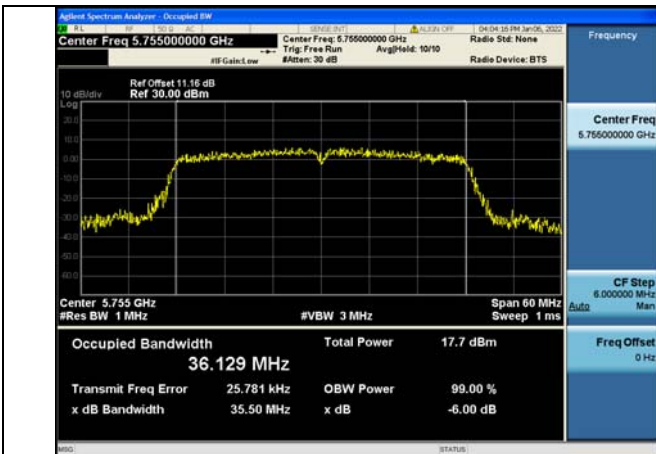

Test Mode:802.11ac VHT20 5785MHz Chain0

Test Mode:802.11ac VHT20 5825MHz Chain0

Test Mode:802.11ac VHT20 5745MHz Chain1

Test Mode:802.11ac VHT20 5785MHz Chain1

Test Mode:802.11ac VHT20 5825MHz Chain1

Test Mode: 802.11n HT40