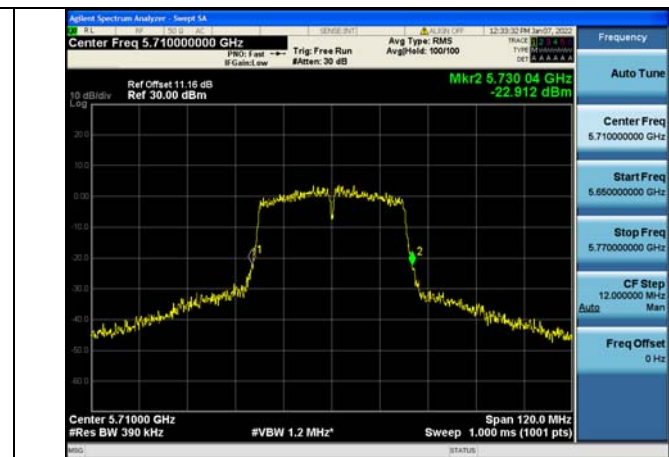

Test Mode:802.11ac VHT40 5795MHz Chain0

Test Mode:802.11ac VHT40 5755MHz Chain1

Test Mode:802.11ac VHT40 5795MHz Chain1

Test Mode: 802.11ac VHT80

Test Mode:802.11ac VHT80 5775MHz Chain0

Test Mode:802.11ac VHT80 5775MHz Chain1

Test Mode: 802.11a

Test Mode:802.11a 5720MHz Chain0 NII2C

Test Mode:802.11a 5720MHz Chain1 NII2C

Test Mode: 802.11n HT20

Test Mode:802.11n HT20 5720MHz Chain0 NII2C

Test Mode:802.11n HT20 5720MHz Chain1 NII2C

Test Mode: 802.11ac VHT20

Test Mode:802.11ac VHT20 5720MHz Chain0 NII2C

Test Mode:802.11ac VHT20 5720MHz Chain1 NII2C

Test Mode: 802.11n HT40

Test Mode:802.11n HT40 5710MHz Chain0 NII2C

Test Mode:802.11n HT40 5710MHz Chain1 NII2C