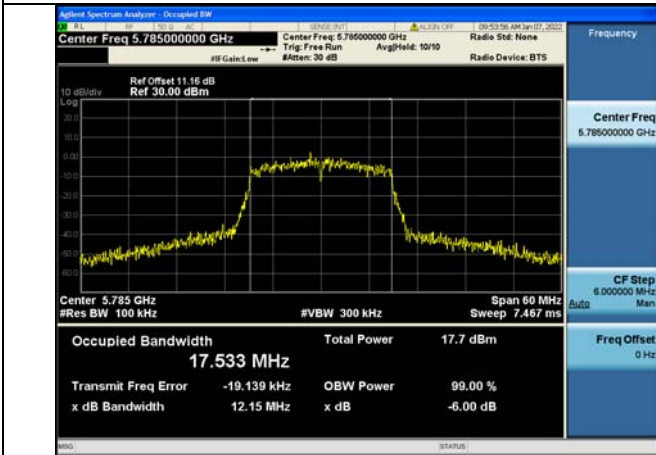

Test Mode: 802.11n HT20

Test Mode:802.11n HT20 5745MHz Chain0

Test Mode:802.11n HT20 5785MHz Chain0

Test Mode:802.11n HT20 5825MHz Chain0

Test Mode:802.11n HT20 5745MHz Chain1

Test Mode:802.11n HT20 5785MHz Chain1