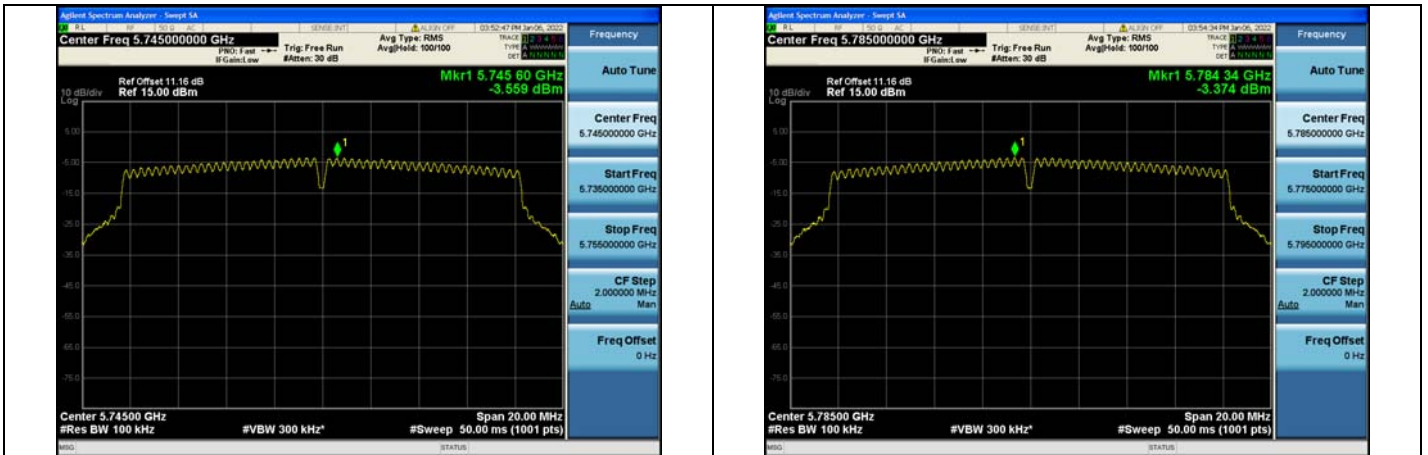

Test Mode: 802.11a

Test Mode:802.11a 5745MHz Chain0

Test Mode:802.11a 5785MHz Chain0