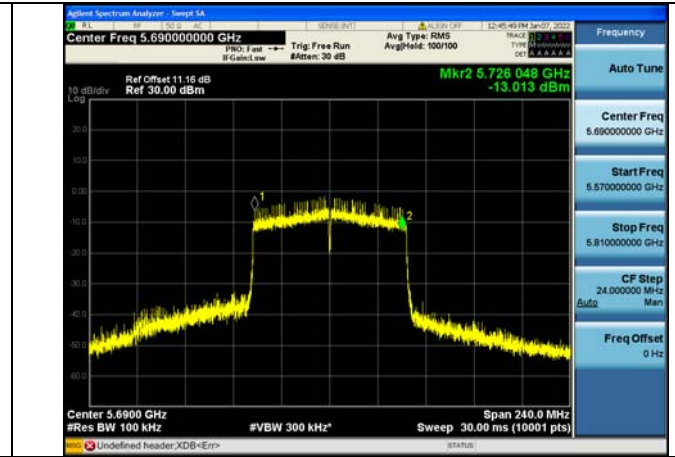

Test Mode:802.11n HT20 5720MHz Chain0 NII2C

Test Mode:802.11n HT20 5720MHz Chain1 NII2C

Test Mode: 802.11ac VHT20

Test Mode:802.11ac VHT20 5720MHz Chain0 NII2C

Test Mode:802.11ac VHT20 5720MHz Chain1 NII2C

Test Mode: 802.11n HT40

Test Mode:802.11n HT40 5710MHz Chain0 NII2C

Test Mode:802.11n HT40 5710MHz Chain1 NII2C

Test Mode: 802.11ac VHT40

Test Mode:802.11ac VHT40 5710MHz Chain0 NII2C

Test Mode:802.11ac VHT40 5710MHz Chain1 NII2C

Test Mode: 802.11ac VHT80

Test Mode:802.11ac VHT80 5690MHz Chain0 NII2C

Test Mode:802.11ac VHT80 5690MHz Chain1 NII2C