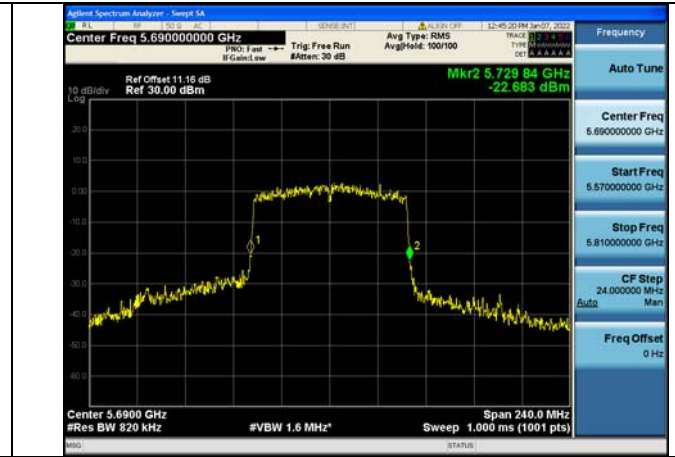

Test Mode: 802.11ac VHT20

Test Mode:802.11ac VHT20 5720MHz Chain0 NII2C

Test Mode:802.11ac VHT20 5720MHz Chain1 NII2C

Test Mode: 802.11n HT40

Test Mode:802.11n HT40 5710MHz Chain0 NII2C

Test Mode:802.11n HT40 5710MHz Chain1 NII2C

Test Mode: 802.11ac VHT40

Test Mode:802.11ac VHT40 5710MHz Chain0 NII2C

Test Mode:802.11ac VHT40 5710MHz Chain1 NII2C

Test Mode: 802.11ac VHT80

Test Mode:802.11ac VHT80 5690MHz Chain0 NII2C

Test Mode:802.11ac VHT80 5690MHz Chain1 NII2C

## Occupied Bandwidth

Offset 11.16dB = Attenuator 10dB + Temporary antenna connector loss 0.2dB + Cable loss 0.96dB

Test Mode	Antenna	26dB Bandwidth (MHz)			
		Channel No.662	Channel No.667	Channel No.675	Channel No.683
		5720MHz	5745MHz	5785MHz	5825MHz
802.11a	Chain0	3.31	16.679	16.648	16.550
802.11a	Chain1	3.34	16.621	16.587	16.672
802.11n HT20	Chain0	3.85	17.742	17.640	17.700
802.11n HT20	Chain1	3.86	17.752	17.701	17.617
802.11ac VHT20	Chain0	3.93	17.654	17.677	17.741
802.11ac VHT20	Chain1	3.90	17.764	17.782	17.673