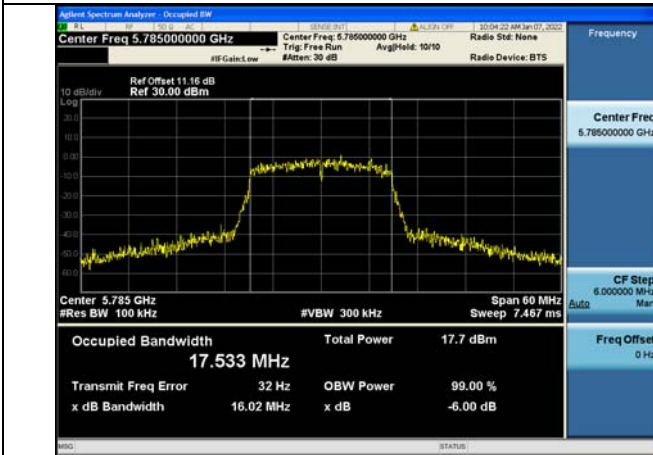

Test Mode:802.11n HT20 5825MHz Chain1

Test Mode: 802.11ac VHT20

Test Mode:802.11ac VHT20 5745MHz Chain0

Test Mode:802.11ac VHT20 5785MHz Chain0

Test Mode:802.11ac VHT20 5825MHz Chain0

Test Mode:802.11ac VHT20 5745MHz Chain1