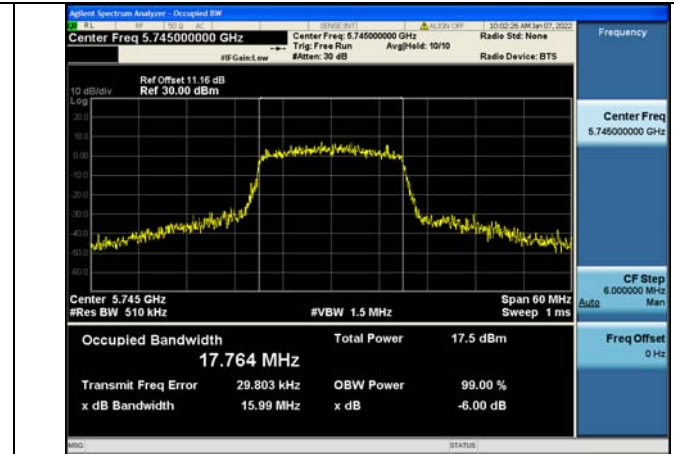

Test Mode:802.11ac VHT20 5745MHz Chain1