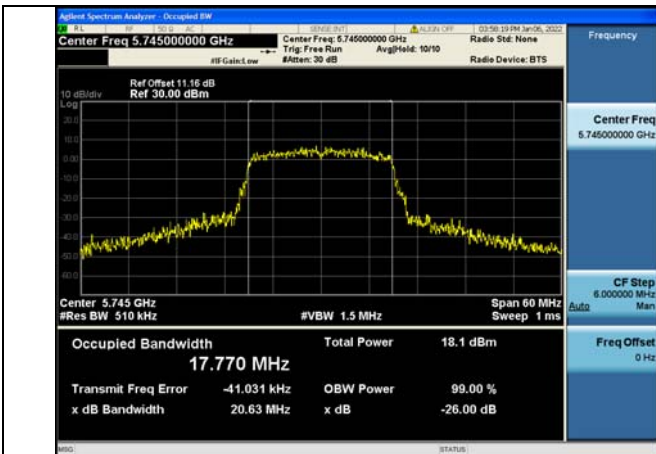

Test Mode:802.11a 5825MHz Chain0

Test Mode:802.11a 5745MHz Chain1

Test Mode:802.11a 5785MHz Chain1

Test Mode:802.11a 5825MHz Chain1

Test Mode: 802.11n HT20

Test Mode:802.11n HT20 5745MHz Chain0

Test Mode:802.11n HT20 5785MHz Chain0

Test Mode:802.11n HT20 5825MHz Chain0

Test Mode:802.11n HT20 5745MHz Chain1

Test Mode:802.11n HT20 5785MHz Chain1

Test Mode:802.11n HT20 5825MHz Chain1

Test Mode: 802.11ac VHT20

Test Mode:802.11ac VHT20 5745MHz Chain0