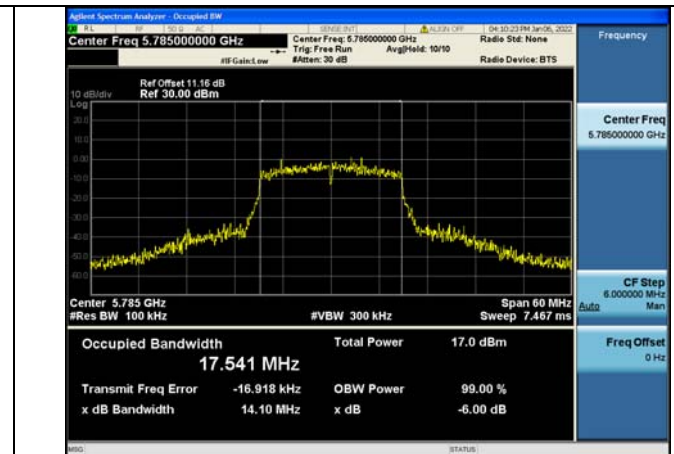

Test Mode:802.11ac VHT20 5785MHz Chain0