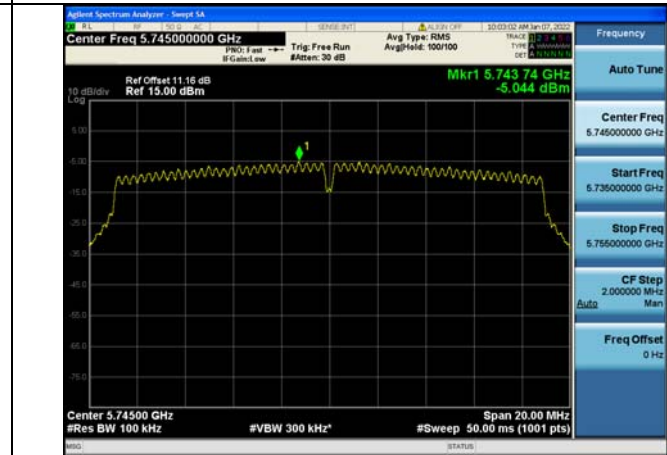

Test Mode:802.11n HT20 5825MHz Chain1

Test Mode: 802.11ac VHT20

Test Mode:802.11ac VHT20 5745MHz Chain0

Test Mode:802.11ac VHT20 5785MHz Chain0

Test Mode:802.11ac VHT20 5825MHz Chain0

Test Mode:802.11ac VHT20 5745MHz Chain1

Test Mode:802.11ac VHT20 5785MHz Chain1

Test Mode:802.11ac VHT20 5825MHz Chain1

Test Mode: 802.11n HT40

Test Mode:802.11n HT40 5755MHz Chain0

Test Mode:802.11n HT40 5795MHz Chain0

Test Mode:802.11n HT40 5755MHz Chain1