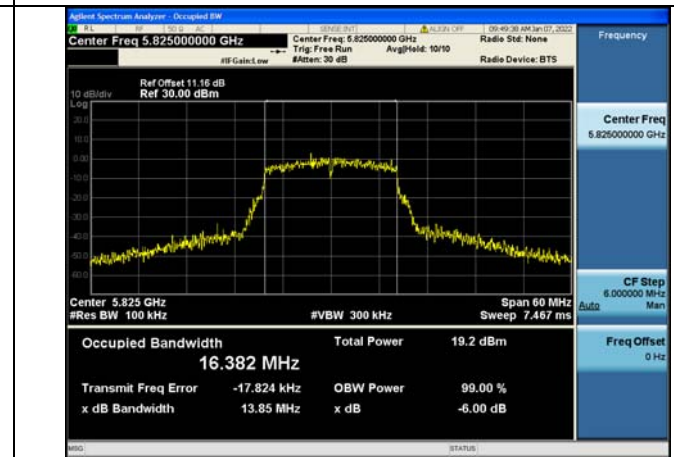

### Test Mode: 802.11a

Test Mode:802.11a 5745MHz Chain0

Test Mode:802.11a 5785MHz Chain0

Test Mode:802.11a 5825MHz Chain0

Test Mode:802.11a 5745MHz Chain1

Test Mode:802.11a 5785MHz Chain1

Test Mode:802.11a 5825MHz Chain1