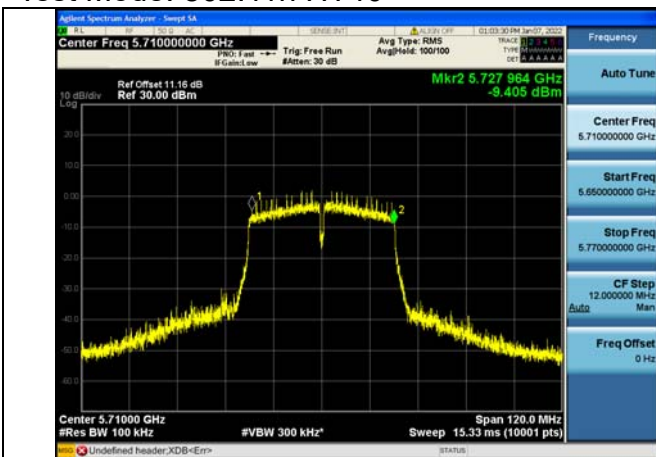

Test Mode:802.11n HT40 5710MHz Chain0 NII2C