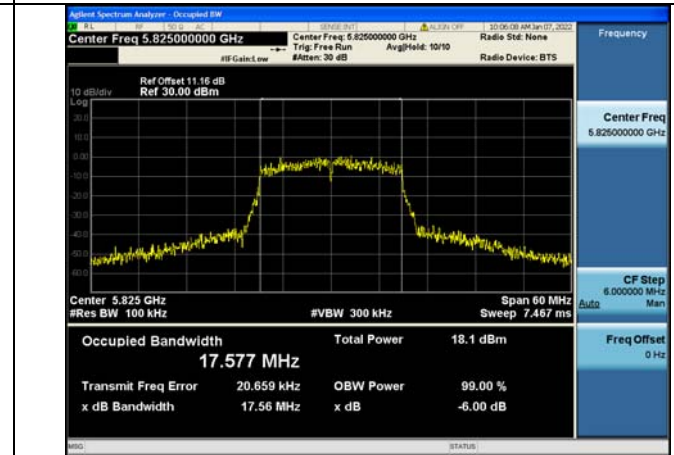

Test Mode:802.11ac VHT20 5825MHz Chain1