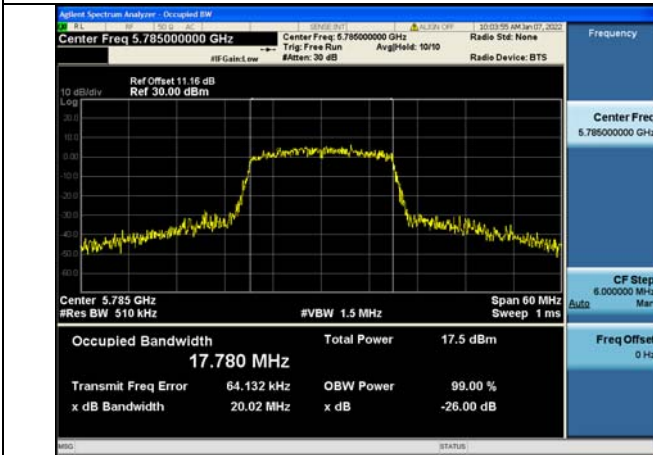

Test Mode:802.11ac VHT20 5785MHz Chain0

Test Mode:802.11ac VHT20 5825MHz Chain0

Test Mode:802.11ac VHT20 5745MHz Chain1

Test Mode:802.11ac VHT20 5785MHz Chain1

Test Mode:802.11ac VHT20 5825MHz Chain1

Test Mode: 802.11n HT40