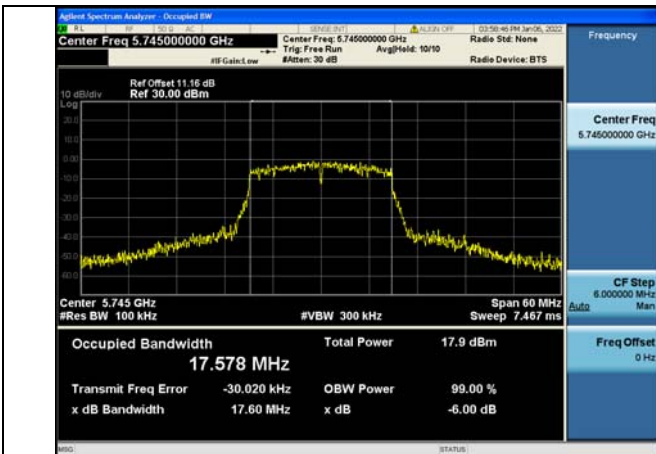

Test Mode: 802.11n HT20

Test Mode:802.11n HT20 5745MHz Chain0