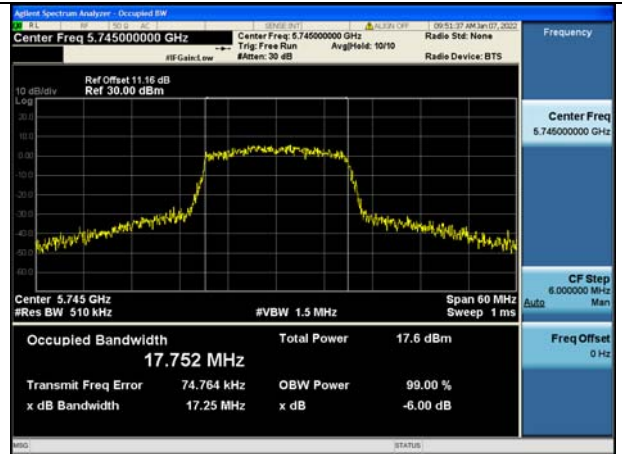

Test Mode:802.11n HT20 5745MHz Chain1