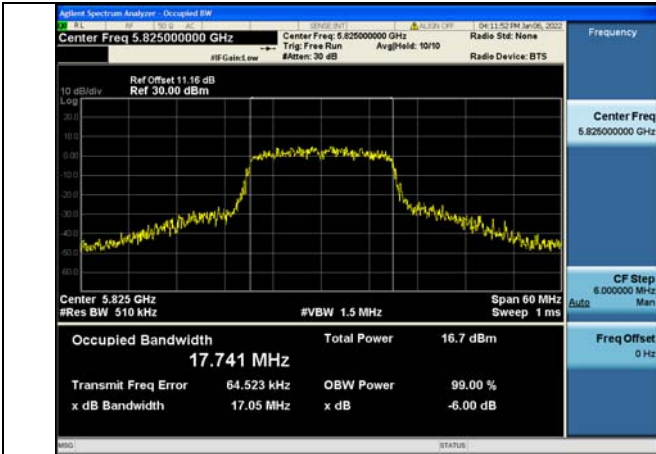

Test Mode:802.11ac VHT20 5825MHz Chain0