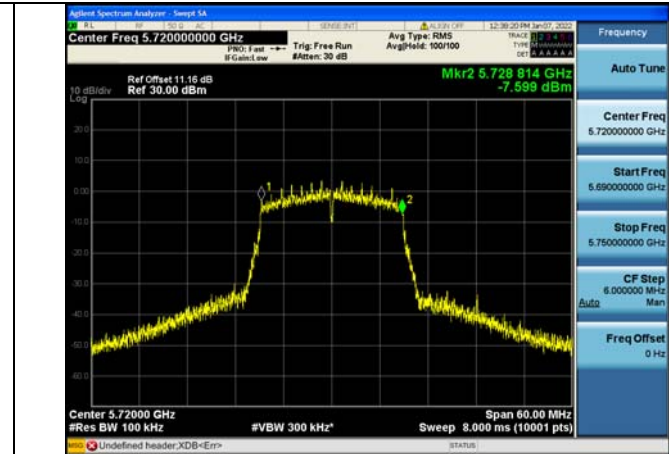

Test Mode: 802.11ac VHT80

Test Mode:802.11ac VHT80 5775MHz Chain0

Test Mode:802.11ac VHT80 5775MHz Chain1

Test Mode: 802.11a

Test Mode:802.11a 5720MHz Chain0 NII2C

Test Mode:802.11a 5720MHz Chain1 NII2C

Test Mode: 802.11n HT20

Test Mode:802.11n HT20 5720MHz Chain0 NII2C

Test Mode:802.11n HT20 5720MHz Chain1 NII2C

Test Mode: 802.11ac VHT20

Test Mode:802.11ac VHT20 5720MHz Chain0 NII2C

Test Mode:802.11ac VHT20 5720MHz Chain1 NII2C