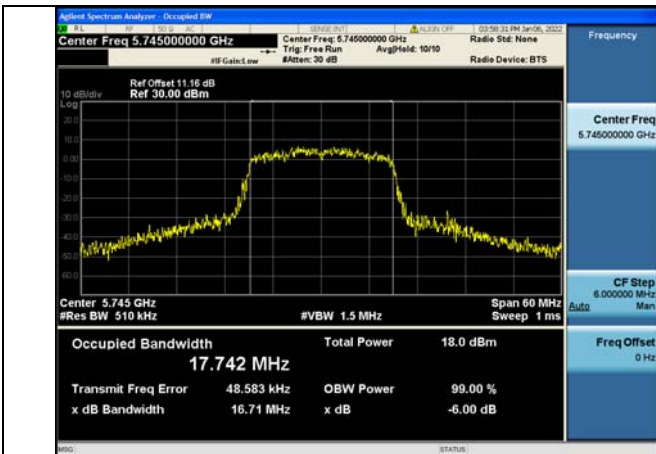

Test Mode:802.11a 5825MHz Chain0

Test Mode:802.11a 5745MHz Chain1

Test Mode:802.11a 5785MHz Chain1

Test Mode:802.11a 5825MHz Chain1

Test Mode: 802.11n HT20

Test Mode:802.11n HT20 5745MHz Chain0

Test Mode:802.11n HT20 5785MHz Chain0