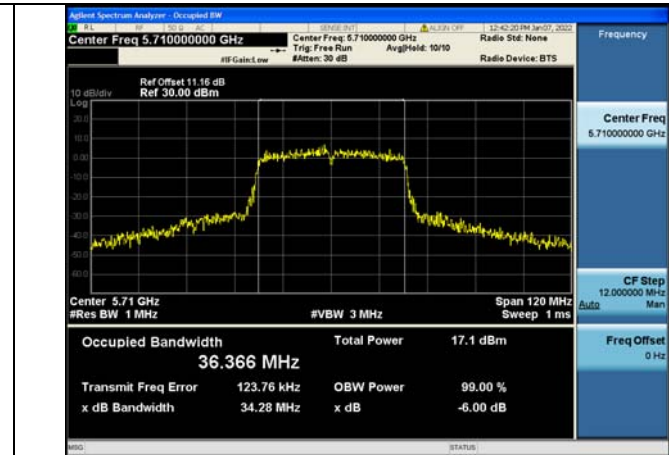

Test Mode:802.11n HT40 5710MHz Chain1 NII2C