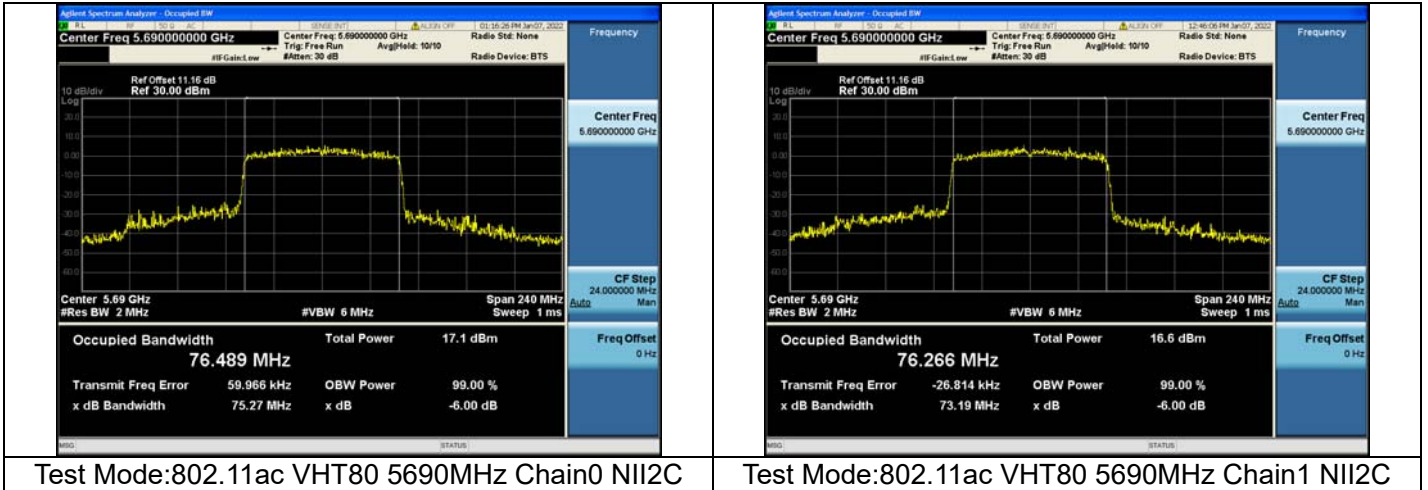

Test Mode: 802.11a

Test Mode:802.11a 5720MHz Chain0 NII2C

Test Mode:802.11a 5720MHz Chain1 NII2C

Test Mode: 802.11n HT20

Test Mode:802.11n HT20 5720MHz Chain0 NII2C

Test Mode:802.11n HT20 5720MHz Chain1 NII2C

Test Mode: 802.11ac VHT20

Test Mode:802.11ac VHT20 5720MHz Chain0 NII2C

Test Mode:802.11ac VHT20 5720MHz Chain1 NII2C

Test Mode: 802.11n HT40

Test Mode:802.11n HT40 5710MHz Chain0 NII2C

Test Mode:802.11n HT40 5710MHz Chain1 NII2C

Test Mode: 802.11ac VHT40

Test Mode:802.11ac VHT40 5710MHz Chain0 NII2C

Test Mode:802.11ac VHT40 5710MHz Chain1 NII2C

Test Mode: 802.11ac VHT80