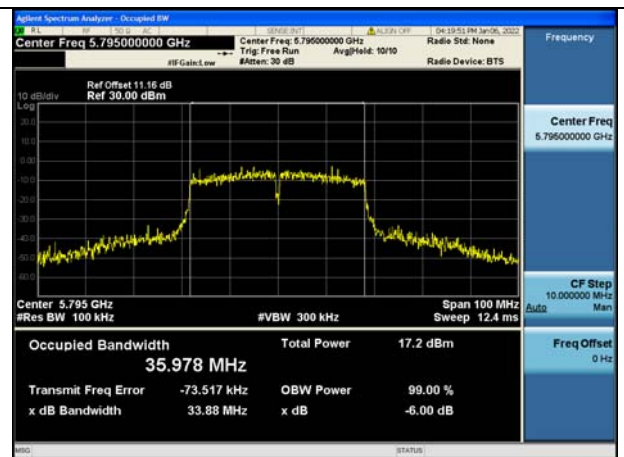

Test Mode:802.11ac VHT40 5795MHz Chain0