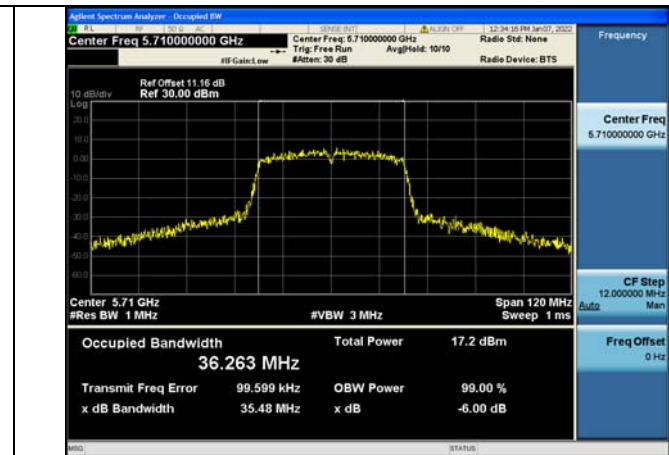

Test Mode:802.11ac VHT20 5720MHz Chain1 NII2C