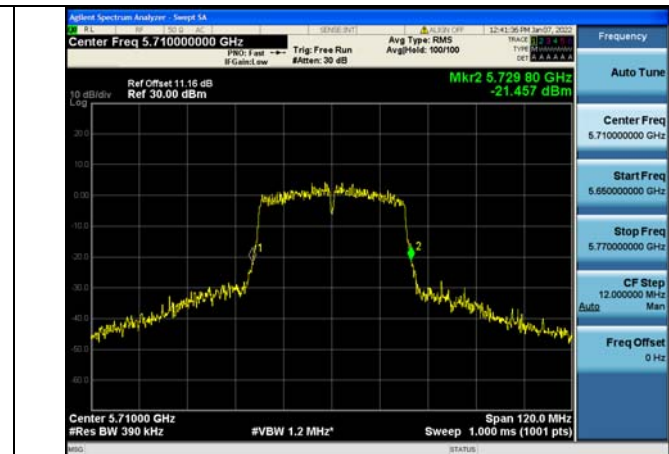

Test Mode: 802.11a

Test Mode:802.11a 5720MHz Chain0 NII2C

Test Mode:802.11a 5720MHz Chain1 NII2C

Test Mode: 802.11n HT20

Test Mode:802.11n HT20 5720MHz Chain0 NII2C

Test Mode:802.11n HT20 5720MHz Chain1 NII2C

Test Mode: 802.11ac VHT20

Test Mode:802.11ac VHT20 5720MHz Chain0 NII2C

Test Mode:802.11ac VHT20 5720MHz Chain1 NII2C

Test Mode: 802.11n HT40

Test Mode:802.11n HT40 5710MHz Chain0 NII2C

Test Mode:802.11n HT40 5710MHz Chain1 NII2C

Test Mode: 802.11ac VHT40

Test Mode:802.11ac VHT40 5710MHz Chain0 NII2C

Test Mode:802.11ac VHT40 5710MHz Chain1 NII2C

Test Mode: 802.11ac VHT80

Test Mode:802.11ac VHT80 5690MHz Chain0 NII2C

Test Mode:802.11ac VHT80 5690MHz Chain1 NII2C