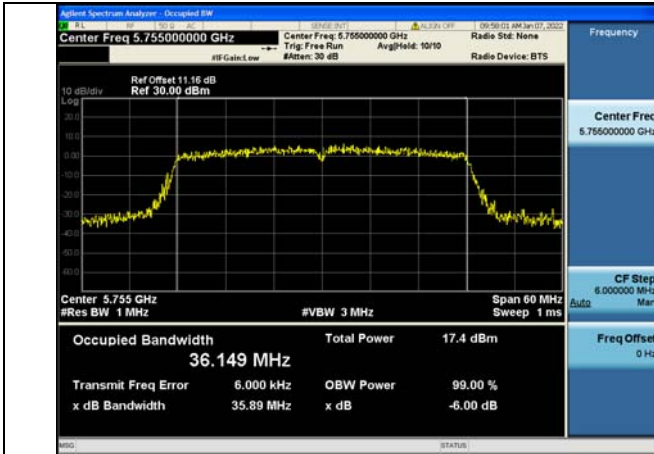

Test Mode:802.11n HT40 5755MHz Chain1