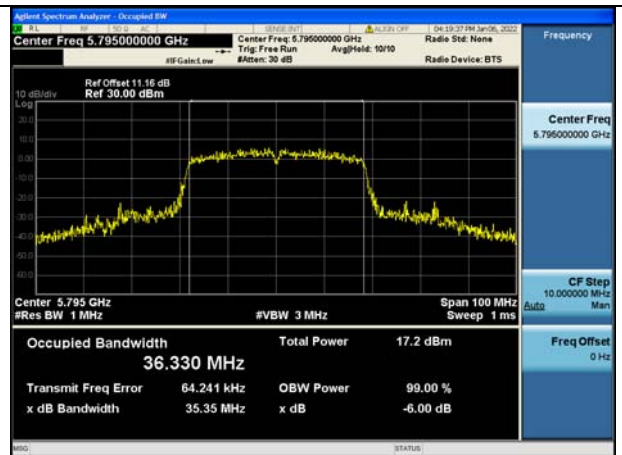

Test Mode:802.11n HT40 5755MHz Chain0

Test Mode:802.11n HT40 5795MHz Chain0

Test Mode:802.11n HT40 5755MHz Chain1

Test Mode:802.11n HT40 5795MHz Chain1

Test Mode: 802.11ac VHT40

Test Mode:802.11ac VHT40 5755MHz Chain0