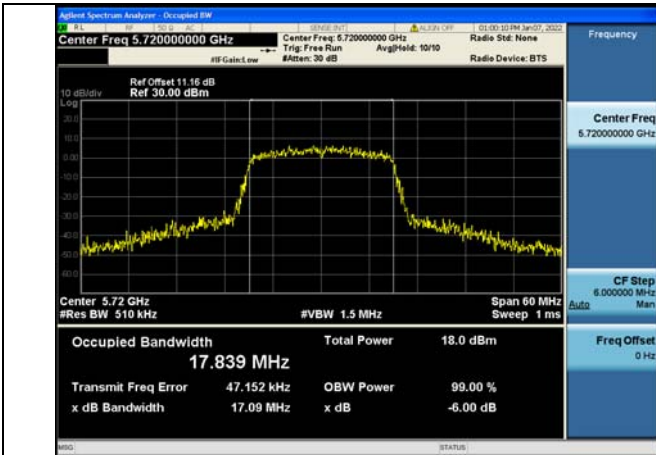

Test Mode: 802.11a

Test Mode:802.11a 5720MHz Chain0 NII2C

Test Mode:802.11a 5720MHz Chain1 NII2C

Test Mode: 802.11n HT20

Test Mode:802.11n HT20 5720MHz Chain0 NII2C

Test Mode:802.11n HT20 5720MHz Chain1 NII2C