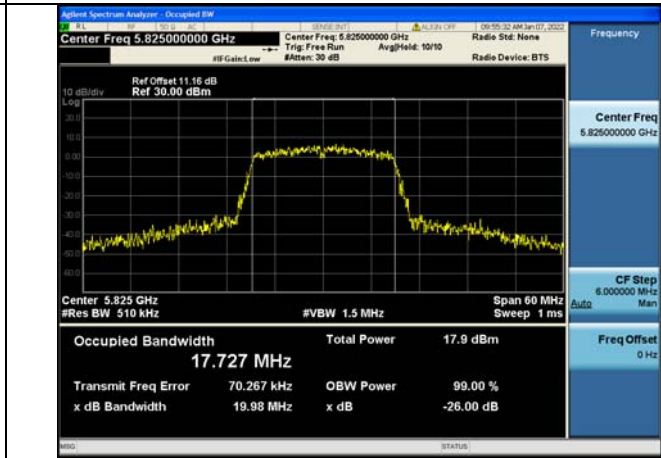

Test Mode:802.11a 5825MHz Chain0

Test Mode:802.11a 5745MHz Chain1

Test Mode:802.11a 5785MHz Chain1

Test Mode:802.11a 5825MHz Chain1

Test Mode: 802.11n HT20

Test Mode:802.11n HT20 5745MHz Chain0

Test Mode:802.11n HT20 5785MHz Chain0

Test Mode:802.11n HT20 5825MHz Chain0

Test Mode:802.11n HT20 5745MHz Chain1

Test Mode:802.11n HT20 5785MHz Chain1

Test Mode:802.11n HT20 5825MHz Chain1

Test Mode: 802.11ac VHT20

Test Mode:802.11ac VHT20 5745MHz Chain0