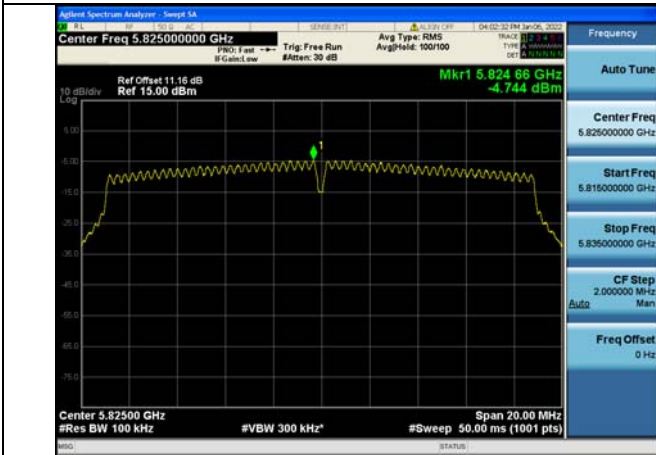

Test Mode:802.11n HT20 5825MHz Chain0