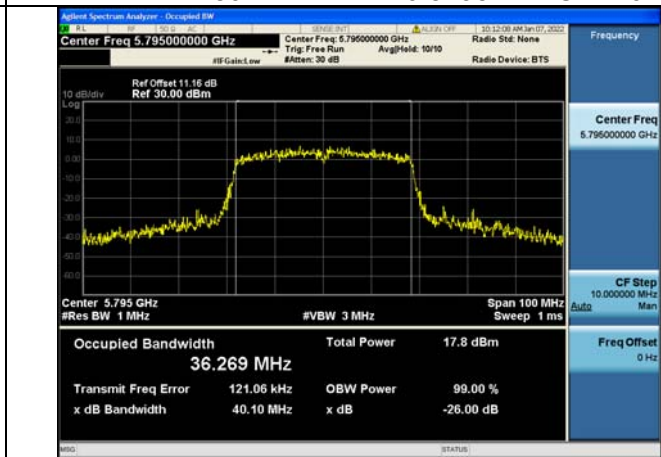

Test Mode:802.11n HT40 5755MHz Chain0

Test Mode:802.11n HT40 5795MHz Chain0

Test Mode:802.11n HT40 5755MHz Chain1

Test Mode:802.11n HT40 5795MHz Chain1

Test Mode: 802.11ac VHT40

Test Mode:802.11ac VHT40 5755MHz Chain0

Test Mode:802.11ac VHT40 5795MHz Chain0

Test Mode:802.11ac VHT40 5755MHz Chain1

Test Mode:802.11ac VHT40 5795MHz Chain1

Test Mode: 802.11ac VHT80

Test Mode:802.11ac VHT80 5775MHz Chain0

Test Mode:802.11ac VHT80 5775MHz Chain1