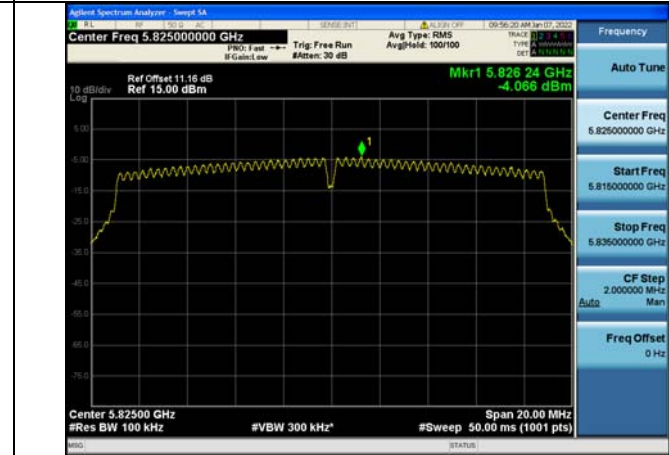

Test Mode: 802.11a

Test Mode:802.11a 5745MHz Chain0

Test Mode:802.11a 5785MHz Chain0

Test Mode:802.11a 5825MHz Chain0

Test Mode:802.11a 5745MHz Chain1

Test Mode:802.11a 5785MHz Chain1

Test Mode:802.11a 5825MHz Chain1

Test Mode: 802.11n HT20

Test Mode:802.11n HT20 5745MHz Chain0

Test Mode:802.11n HT20 5785MHz Chain0

Test Mode:802.11n HT20 5825MHz Chain0

Test Mode:802.11n HT20 5745MHz Chain1

Test Mode:802.11n HT20 5785MHz Chain1

Test Mode:802.11n HT20 5825MHz Chain1

Test Mode: 802.11ac VHT20

Test Mode:802.11ac VHT20 5745MHz Chain0

Test Mode:802.11ac VHT20 5785MHz Chain0

Test Mode:802.11ac VHT20 5825MHz Chain0

Test Mode:802.11ac VHT20 5745MHz Chain1