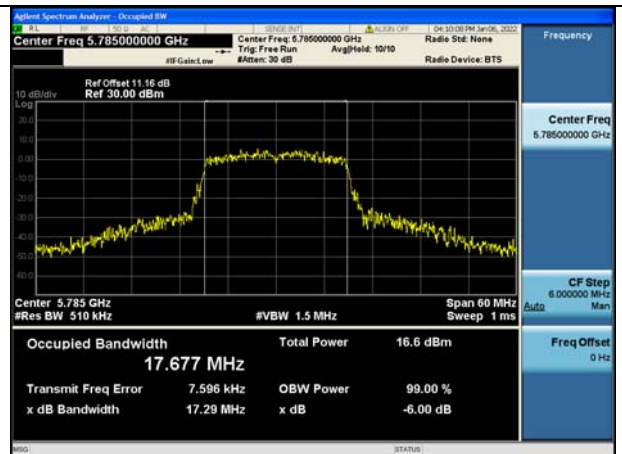

Test Mode:802.11n HT20 5825MHz Chain0

Test Mode:802.11n HT20 5745MHz Chain1

Test Mode:802.11n HT20 5785MHz Chain1

Test Mode:802.11n HT20 5825MHz Chain1

Test Mode: 802.11ac VHT20

Test Mode:802.11ac VHT20 5745MHz Chain0