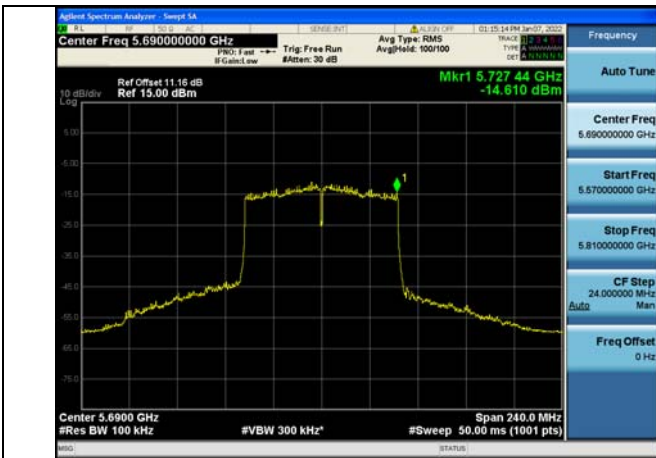

Test Mode:802.11n HT40 5710MHz Chain0 NII3

Test Mode:802.11n HT40 5710MHz Chain1 NII3

Test Mode: 802.11ac VHT40

Test Mode:802.11ac VHT40 5710MHz Chain0 NII3

Test Mode:802.11ac VHT40 5710MHz Chain1 NII3

Test Mode: 802.11ac VHT80

Test Mode:802.11ac VHT80 5690MHz Chain0 NII3

Test Mode:802.11ac VHT80 5690MHz Chain1 NII3