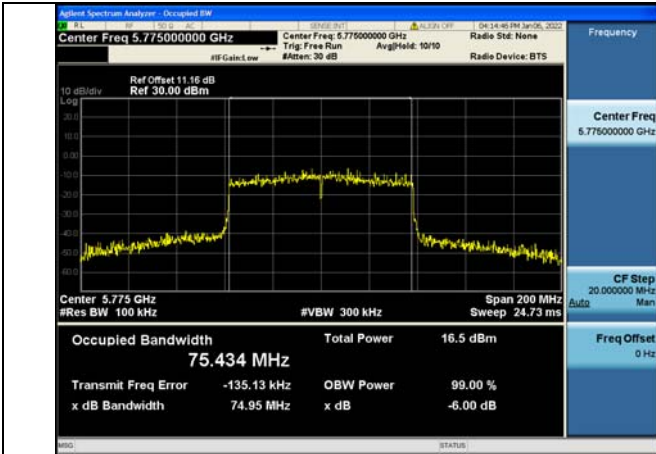

Test Mode:802.11n HT40 5795MHz Chain1

Test Mode: 802.11ac VHT40

Test Mode:802.11ac VHT40 5755MHz Chain0

Test Mode:802.11ac VHT40 5795MHz Chain0

Test Mode:802.11ac VHT40 5755MHz Chain1

Test Mode:802.11ac VHT40 5795MHz Chain1

Test Mode: 802.11ac VHT80

Test Mode:802.11ac VHT80 5775MHz Chain0

Test Mode:802.11ac VHT80 5775MHz Chain1

Test Mode: 802.11a

Test Mode:802.11a 5720MHz Chain0 NII2C

Test Mode:802.11a 5720MHz Chain1 NII2C

Test Mode: 802.11n HT20