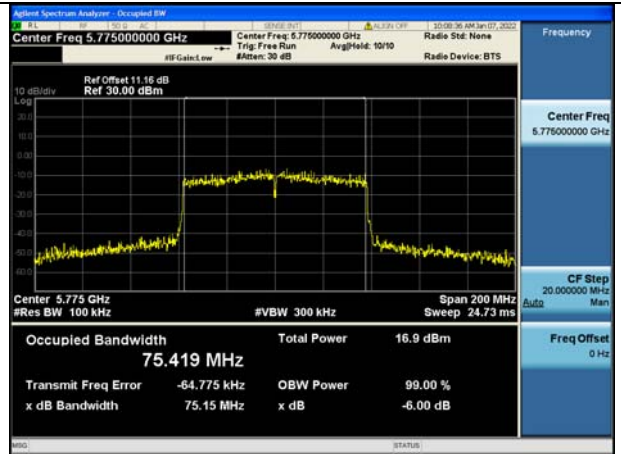

Test Mode:802.11n HT40 5795MHz Chain1

Test Mode: 802.11ac VHT40

Test Mode:802.11ac VHT40 5755MHz Chain0

Test Mode:802.11ac VHT40 5795MHz Chain0

Test Mode:802.11ac VHT40 5755MHz Chain1

Test Mode:802.11ac VHT40 5795MHz Chain1

Test Mode: 802.11ac VHT80

Test Mode:802.11ac VHT80 5775MHz Chain0

Test Mode:802.11ac VHT80 5775MHz Chain1

Test Mode: 802.11a

Test Mode:802.11a 5720MHz Chain0 NII2C

Test Mode:802.11a 5720MHz Chain1 NII2C

Test Mode: 802.11n HT20