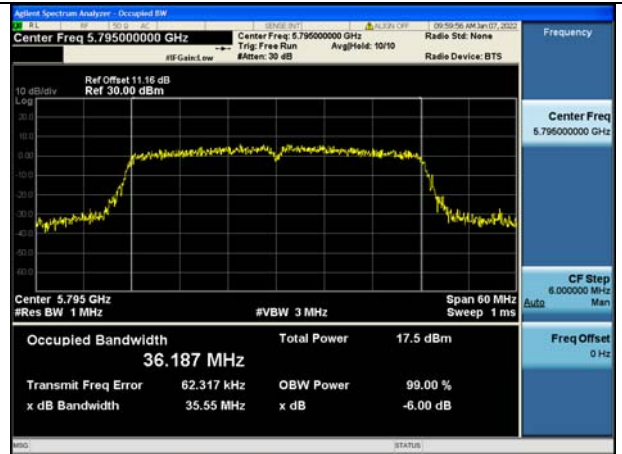

Test Mode:802.11n HT40 5795MHz Chain1