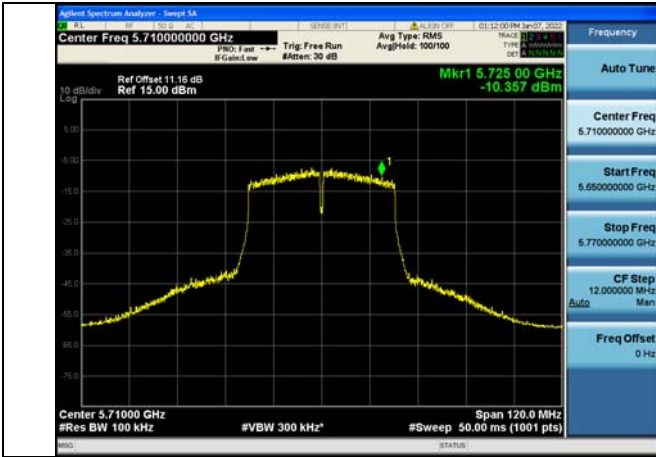

Test Mode:802.11ac VHT40 5710MHz Chain0 NII3