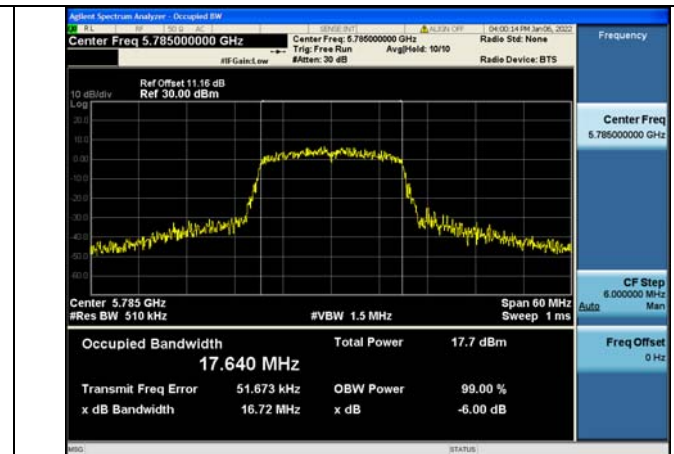

Test Mode:802.11a 5825MHz Chain0

Test Mode:802.11a 5745MHz Chain1

Test Mode:802.11a 5785MHz Chain1

Test Mode:802.11a 5825MHz Chain1

Test Mode: 802.11n HT20

Test Mode:802.11n HT20 5745MHz Chain0

Test Mode:802.11n HT20 5785MHz Chain0