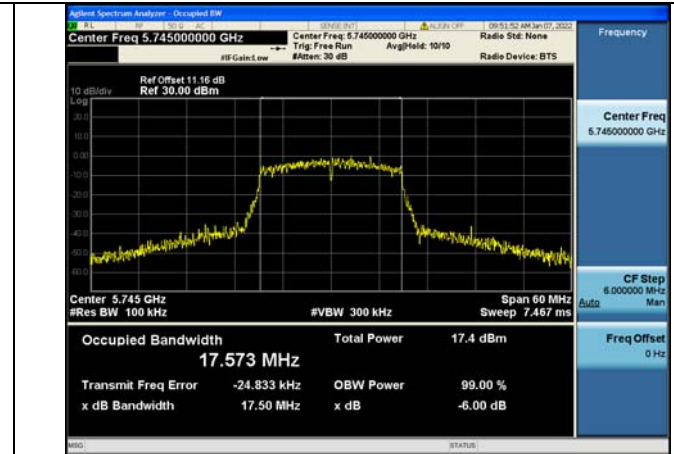

Test Mode: 802.11n HT20

Test Mode:802.11n HT20 5745MHz Chain0

Test Mode:802.11n HT20 5785MHz Chain0

Test Mode:802.11n HT20 5825MHz Chain0

Test Mode:802.11n HT20 5745MHz Chain1

Test Mode:802.11n HT20 5785MHz Chain1