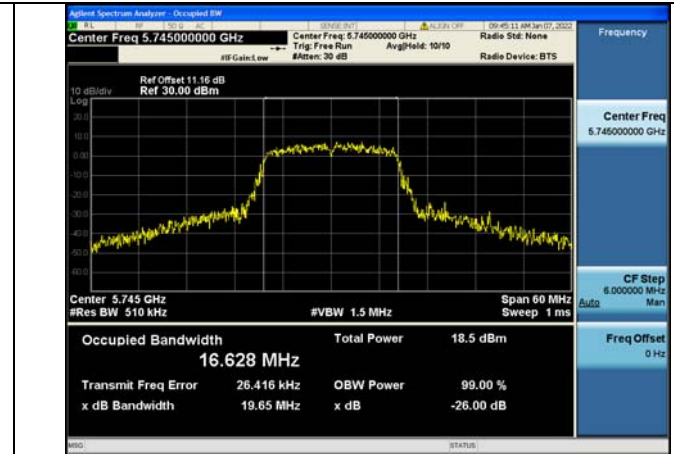

Test Mode:802.11a 5745MHz Chain1