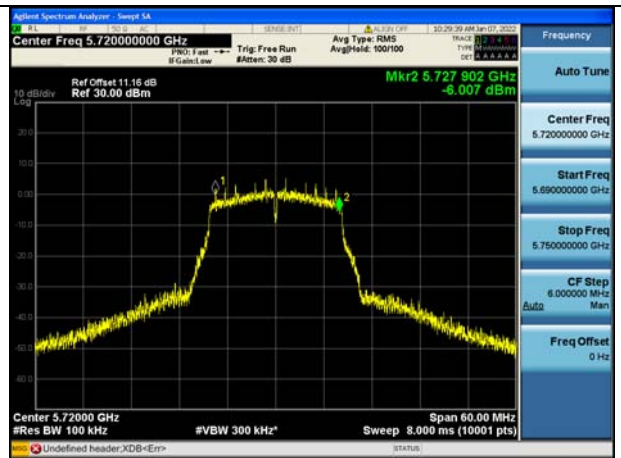

Test Mode: 802.11ac VHT80

Test Mode:802.11ac VHT80 5775MHz Chain0

Test Mode:802.11ac VHT80 5775MHz Chain1

Test Mode: 802.11a

Test Mode:802.11a 5720MHz Chain0 NII2C

Test Mode:802.11a 5720MHz Chain1 NII2C

Test Mode: 802.11n HT20

Test Mode:802.11n HT20 5720MHz Chain0 NII2C

Test Mode:802.11n HT20 5720MHz Chain1 NII2C

Test Mode: 802.11ac VHT20

Test Mode:802.11ac VHT20 5720MHz Chain0 NII2C

Test Mode:802.11ac VHT20 5720MHz Chain1 NII2C