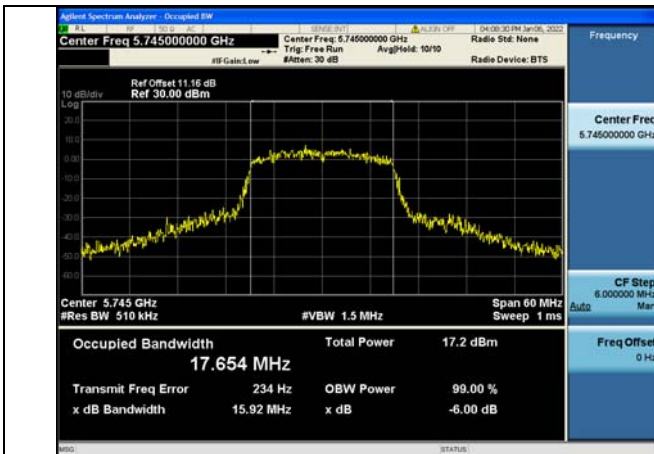

Test Mode:802.11n HT20 5825MHz Chain0

Test Mode:802.11n HT20 5745MHz Chain1

Test Mode:802.11n HT20 5785MHz Chain1

Test Mode:802.11n HT20 5825MHz Chain1

Test Mode: 802.11ac VHT20

Test Mode:802.11ac VHT20 5745MHz Chain0