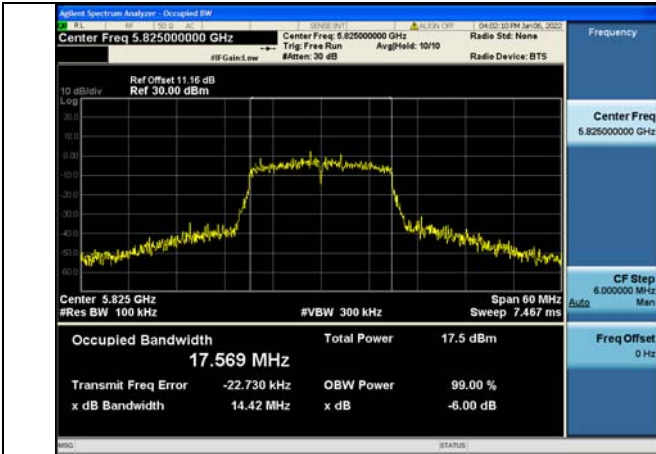

Test Mode:802.11n HT20 5825MHz Chain0