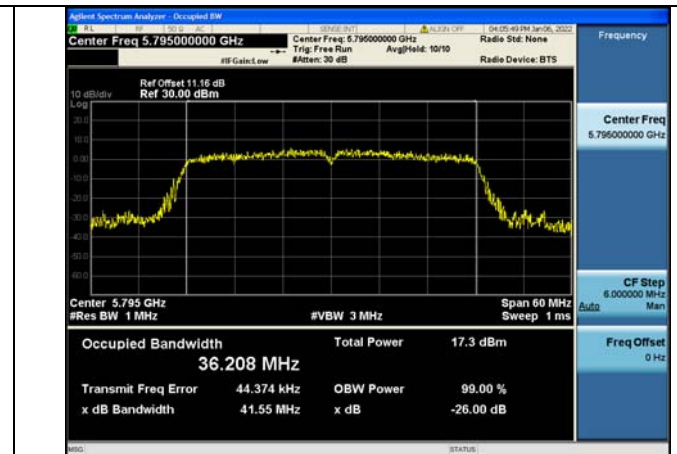

Test Mode:802.11n HT20 5825MHz Chain0

Test Mode:802.11n HT20 5745MHz Chain1

Test Mode:802.11n HT20 5785MHz Chain1

Test Mode:802.11n HT20 5825MHz Chain1

Test Mode: 802.11ac VHT20

Test Mode:802.11ac VHT20 5745MHz Chain0

Test Mode:802.11ac VHT20 5785MHz Chain0

Test Mode:802.11ac VHT20 5825MHz Chain0

Test Mode:802.11ac VHT20 5745MHz Chain1

Test Mode:802.11ac VHT20 5785MHz Chain1

Test Mode:802.11ac VHT20 5825MHz Chain1

Test Mode: 802.11n HT40

Test Mode:802.11n HT40 5755MHz Chain0

Test Mode:802.11n HT40 5795MHz Chain0

Test Mode:802.11n HT40 5755MHz Chain1

Test Mode:802.11n HT40 5795MHz Chain1

Test Mode: 802.11ac VHT40

Test Mode:802.11ac VHT40 5755MHz Chain0