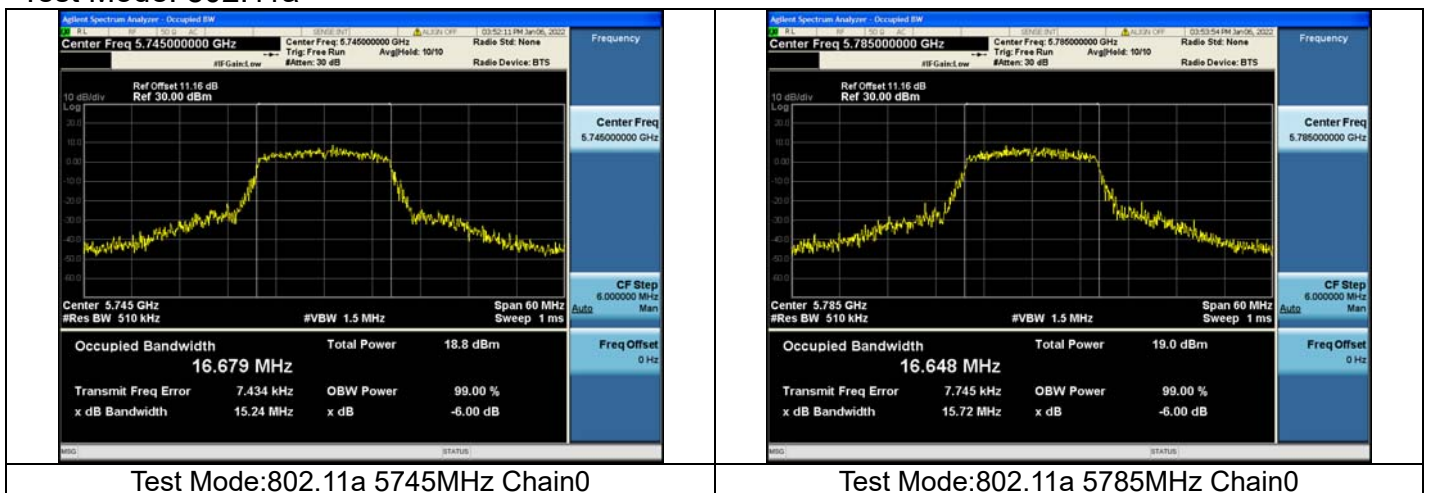

Occupied Bandwidth

Offset 11.16dB = Attenuator 10dB + Temporary antenna connector loss 0.2dB + Cable loss 0.96dB

Test Mode	Antenna	26dB Bandwidth (MHz)			
		Channel No.662	Channel No.667	Channel No.675	Channel No.683
		5720MHz	5745MHz	5785MHz	5825MHz
802.11a	Chain0	3.31	16.679	16.648	16.550
802.11a	Chain1	3.34	16.621	16.587	16.672
802.11n HT20	Chain0	3.85	17.742	17.640	17.700
802.11n HT20	Chain1	3.86	17.752	17.701	17.617
802.11ac VHT20	Chain0	3.93	17.654	17.677	17.741
802.11ac VHT20	Chain1	3.90	17.764	17.782	17.673

Test Mode	Antenna	26dB Bandwidth (MHz)			
		Channel No.660	Channel No.669	---	Channel No.677
		5710MHz	5755MHz	---	5795MHz
802.11n HT40	Chain0	3.21	36.129	---	36.145
802.11n HT40	Chain1	3.23	36.149	---	36.187
802.11ac VHT40	Chain0	3.23	36.215	---	36.330
802.11ac VHT40	Chain1	3.25	36.239	---	36.156

Test Mode	Antenna	26dB Bandwidth (MHz)			
		Channel No.656	Channel No.673	---	---
		5690MHz	5775MHz	---	---
802.11ac VHT80	Chain0	3.10	76.139	---	---
802.11ac VHT80	Chain1	2.92	75.960	---	---

Test Mode: 802.11a