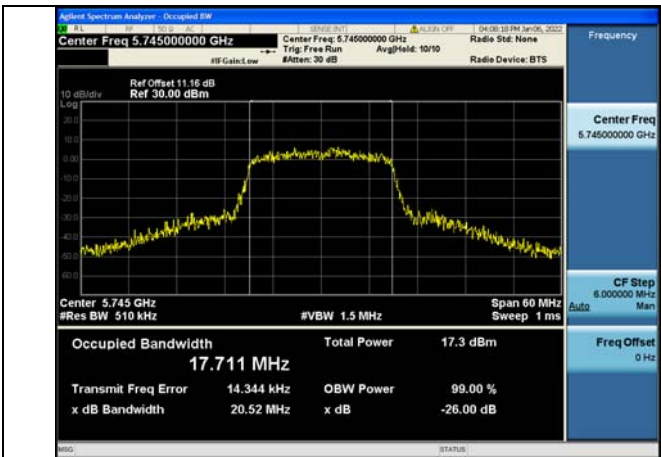

Test Mode:802.11n HT20 5825MHz Chain0

Test Mode:802.11n HT20 5745MHz Chain1

Test Mode:802.11n HT20 5785MHz Chain1

Test Mode:802.11n HT20 5825MHz Chain1

Test Mode: 802.11ac VHT20

Test Mode:802.11ac VHT20 5745MHz Chain0

Test Mode:802.11ac VHT20 5785MHz Chain0

Test Mode:802.11ac VHT20 5825MHz Chain0

Test Mode:802.11ac VHT20 5745MHz Chain1

Test Mode:802.11ac VHT20 5785MHz Chain1

Test Mode:802.11ac VHT20 5825MHz Chain1

Test Mode: 802.11n HT40