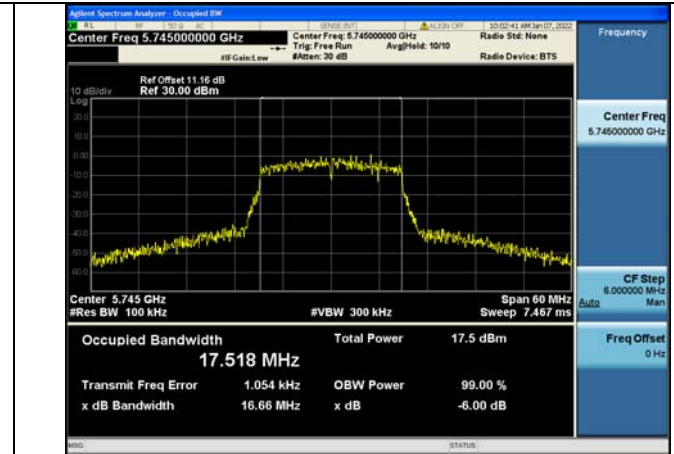

Test Mode:802.11n HT20 5825MHz Chain1

Test Mode: 802.11ac VHT20

Test Mode:802.11ac VHT20 5745MHz Chain0

Test Mode:802.11ac VHT20 5785MHz Chain0

Test Mode:802.11ac VHT20 5825MHz Chain0

Test Mode:802.11ac VHT20 5745MHz Chain1