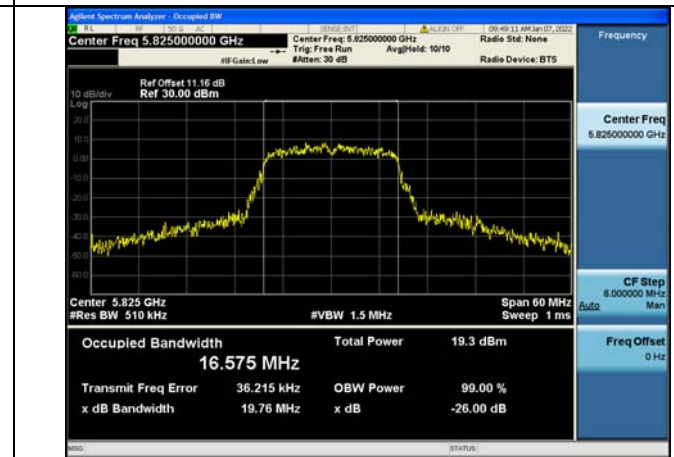

Test Mode	Antenna	26dB Bandwidth (MHz)			
		Channel No.656	Channel No.673	---	---
		5690MHz	5775MHz	---	---
802.11ac VHT80	Chain0	5.32	80.81	---	---
802.11ac VHT80	Chain1	4.84	80.98	---	---

Test Mode: 802.11a

Test Mode:802.11a 5825MHz Chain0

Test Mode:802.11a 5745MHz Chain1

Test Mode:802.11a 5785MHz Chain1

Test Mode:802.11a 5825MHz Chain1

Test Mode: 802.11n HT20

Test Mode:802.11n HT20 5745MHz Chain0

Test Mode:802.11n HT20 5785MHz Chain0