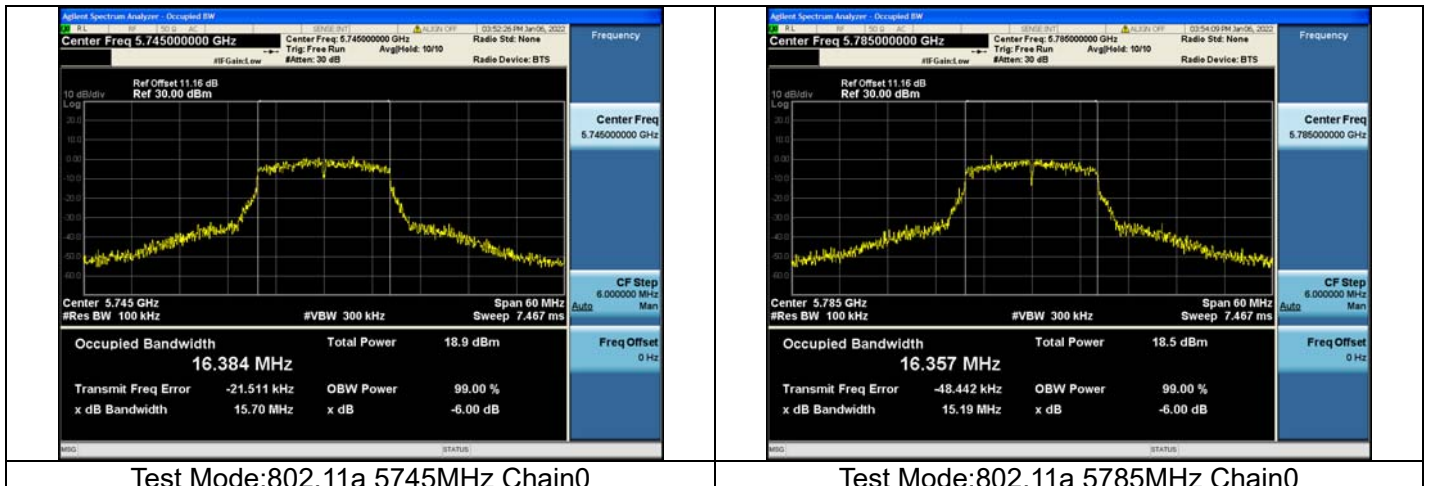

6dB Bandwidth

Offset 11.16dB = Attenuator 10dB + Temporary antenna connector loss 0.2dB + Cable loss 0.96dB

Test Mode	Antenna	6dB Bandwidth (MHz)			
		Channel No.662	Channel No.667	Channel No.675	Channel No.683
		5720MHz	5745MHz	5785MHz	5825MHz
802.11a	Chain0	3.25	15.70	15.19	13.40
802.11a	Chain1	2.90	16.33	16.37	13.85
802.11n HT20	Chain0	-5.18	17.60	17.49	14.42
802.11n HT20	Chain1	3.89	17.50	12.15	17.63
802.11ac VHT20	Chain0	3.87	14.41	14.10	9.73
802.11ac VHT20	Chain1	3.81	16.66	16.02	17.56

Test Mode	Antenna	6dB Bandwidth (MHz)			
		Channel No.660	Channel No.669	---	Channel No.677
		5710MHz	5755MHz	---	5795MHz
802.11n HT40	Chain0	2.96	35.12	---	23.70
802.11n HT40	Chain1	3.17	22.78	---	32.64
802.11ac VHT40	Chain0	1.99	33.89	---	33.88
802.11ac VHT40	Chain1	1.07	35.13	---	32.66

Test Mode	Antenna	6dB Bandwidth (MHz)			
		Channel No.656	Channel No.673	---	---
		5690MHz	5775MHz	---	---
802.11ac VHT80	Chain0	3.06	74.95	---	---
802.11ac VHT80	Chain1	1.05	75.15	---	---

Test Mode: 802.11a

Test Mode:802.11a 5745MHz Chain0

Test Mode:802.11a 5785MHz Chain0