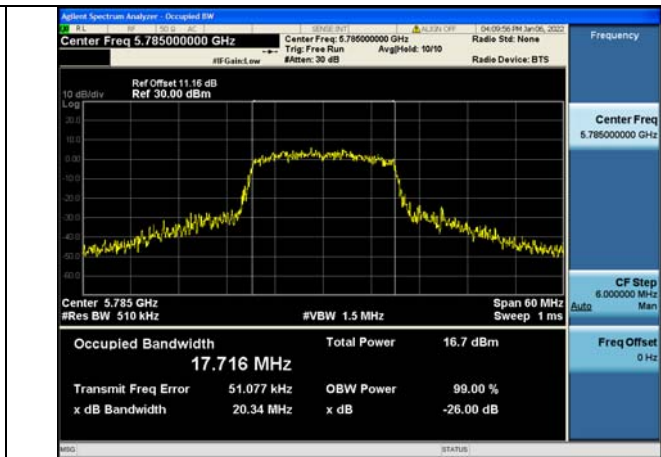

Test Mode:802.11n HT20 5825MHz Chain0

Test Mode:802.11n HT20 5745MHz Chain1

Test Mode:802.11n HT20 5785MHz Chain1

Test Mode:802.11n HT20 5825MHz Chain1

Test Mode: 802.11ac VHT20

Test Mode:802.11ac VHT20 5745MHz Chain0

Test Mode:802.11ac VHT20 5785MHz Chain0

Test Mode:802.11ac VHT20 5825MHz Chain0

Test Mode:802.11ac VHT20 5745MHz Chain1

Test Mode:802.11ac VHT20 5785MHz Chain1

Test Mode:802.11ac VHT20 5825MHz Chain1

Test Mode: 802.11n HT40