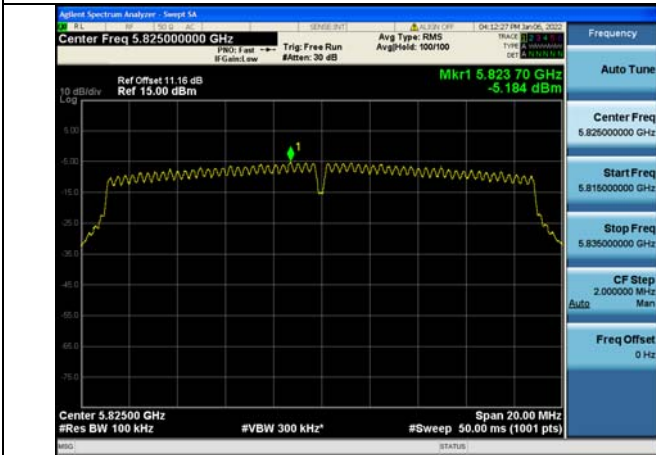

Test Mode:802.11n HT20 5825MHz Chain1

Test Mode: 802.11ac VHT20

Test Mode:802.11ac VHT20 5745MHz Chain0

Test Mode:802.11ac VHT20 5785MHz Chain0

Test Mode:802.11ac VHT20 5825MHz Chain0

Test Mode:802.11ac VHT20 5745MHz Chain1

Test Mode:802.11ac VHT20 5785MHz Chain1

Test Mode:802.11ac VHT20 5825MHz Chain1

Test Mode: 802.11n HT40

Test Mode:802.11n HT40 5755MHz Chain0

Test Mode:802.11n HT40 5795MHz Chain0

Test Mode:802.11n HT40 5755MHz Chain1