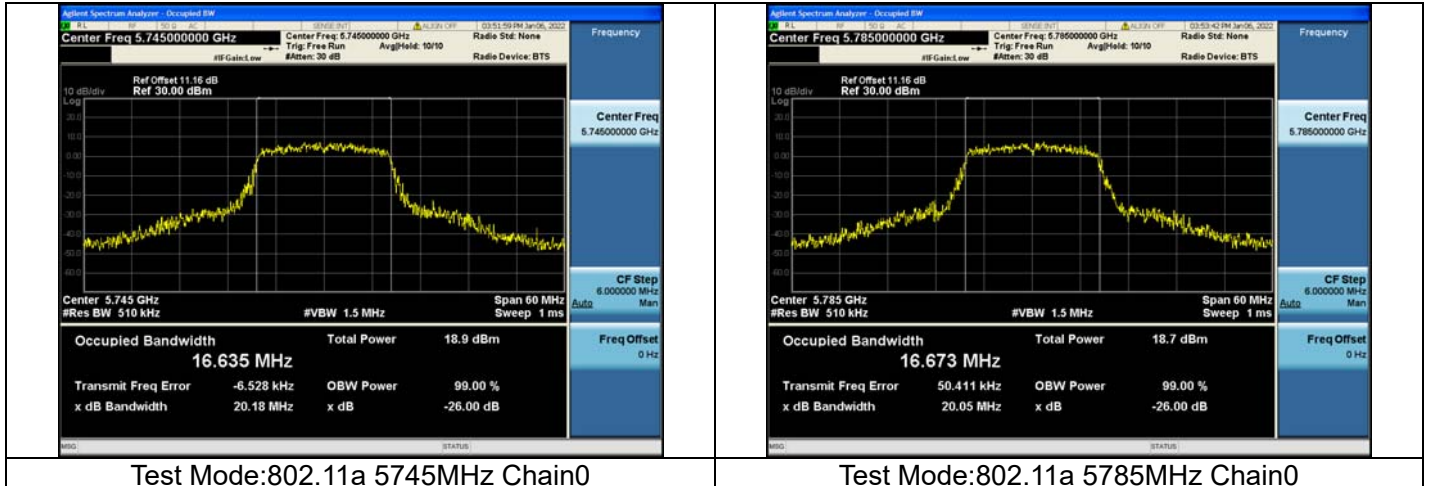

Emission Bandwidth

Offset 11.16dB = Attenuator 10dB + Temporary antenna connector loss 0.2dB + Cable loss 0.96dB

Test Mode	Antenna	26dB Bandwidth (MHz)			
		Channel No.662	Channel No.667	Channel No.675	Channel No.683
		5720MHz	5745MHz	5785MHz	5825MHz
802.11a	Chain0	4.84	20.18	20.05	22.94
802.11a	Chain1	5.02	19.65	19.72	19.76
802.11n HT20	Chain0	4.90	20.63	19.97	20.22
802.11n HT20	Chain1	4.96	20.18	20.38	19.98
802.11ac VHT20	Chain0	4.84	20.52	20.34	20.04
802.11ac VHT20	Chain1	4.96	19.83	20.02	20.54

Test Mode	Antenna	26dB Bandwidth (MHz)			
		Channel No.660	Channel No.669	---	Channel No.677
		5710MHz	5755MHz	---	5795MHz
802.11n HT40	Chain0	4.92	41.14	---	41.55
802.11n HT40	Chain1	5.04	40.20	---	40.61
802.11ac VHT40	Chain0	5.04	40.21	---	41.01
802.11ac VHT40	Chain1	4.80	40.03	---	40.10

Test Mode	Antenna	26dB Bandwidth (MHz)			
		Channel No.656	Channel No.673	---	---
		5690MHz	5775MHz	---	---
802.11ac VHT80	Chain0	5.32	80.81	---	---
802.11ac VHT80	Chain1	4.84	80.98	---	---

Test Mode: 802.11a