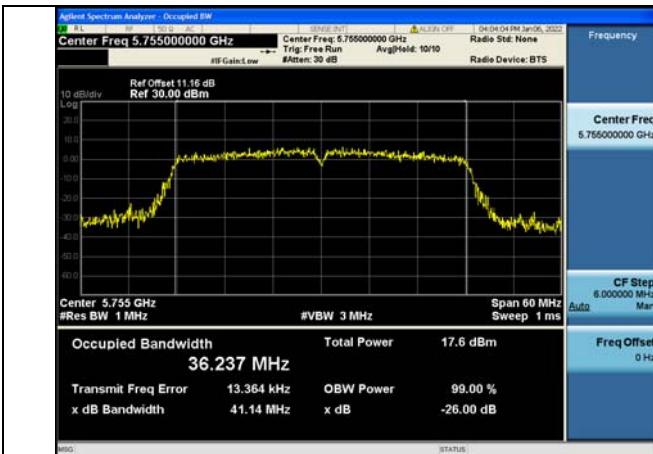

Test Mode:802.11n HT20 5825MHz Chain0

Test Mode:802.11n HT20 5745MHz Chain1

Test Mode:802.11n HT20 5785MHz Chain1

Test Mode:802.11n HT20 5825MHz Chain1

Test Mode: 802.11ac VHT20

Test Mode:802.11ac VHT20 5745MHz Chain0

Test Mode:802.11ac VHT20 5785MHz Chain0

Test Mode:802.11ac VHT20 5825MHz Chain0

Test Mode:802.11ac VHT20 5745MHz Chain1

Test Mode:802.11ac VHT20 5785MHz Chain1

Test Mode:802.11ac VHT20 5825MHz Chain1

Test Mode: 802.11n HT40

Test Mode:802.11n HT40 5755MHz Chain0

Test Mode:802.11n HT40 5795MHz Chain0

Test Mode:802.11n HT40 5755MHz Chain1

Test Mode:802.11n HT40 5795MHz Chain1

Test Mode: 802.11ac VHT40

Test Mode:802.11ac VHT40 5755MHz Chain0