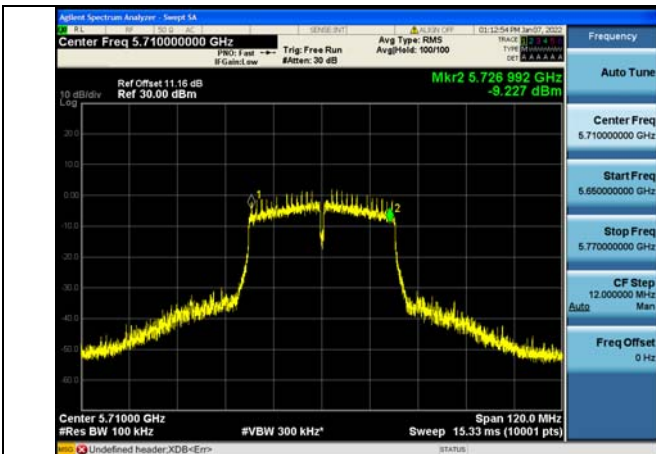

Test Mode: 802.11ac VHT40

Test Mode:802.11ac VHT40 5710MHz Chain0 NII2C