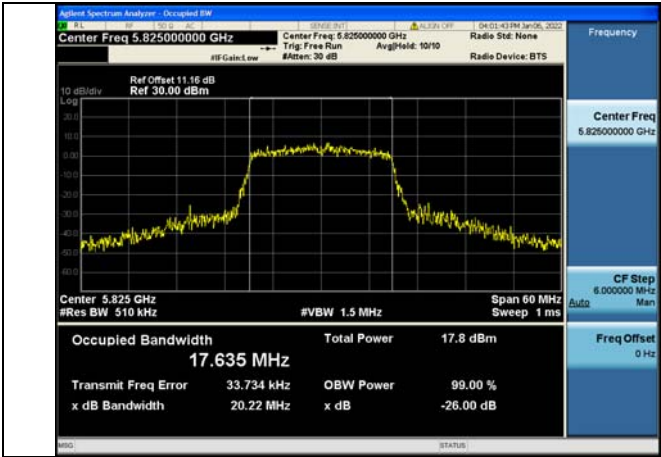

Test Mode:802.11a 5825MHz Chain0

Test Mode:802.11a 5745MHz Chain1

Test Mode:802.11a 5785MHz Chain1

Test Mode:802.11a 5825MHz Chain1

Test Mode: 802.11n HT20

Test Mode:802.11n HT20 5745MHz Chain0

Test Mode:802.11n HT20 5785MHz Chain0

Test Mode:802.11n HT20 5825MHz Chain0

Test Mode:802.11n HT20 5745MHz Chain1

Test Mode:802.11n HT20 5785MHz Chain1

Test Mode:802.11n HT20 5825MHz Chain1

Test Mode: 802.11ac VHT20

Test Mode:802.11ac VHT20 5745MHz Chain0