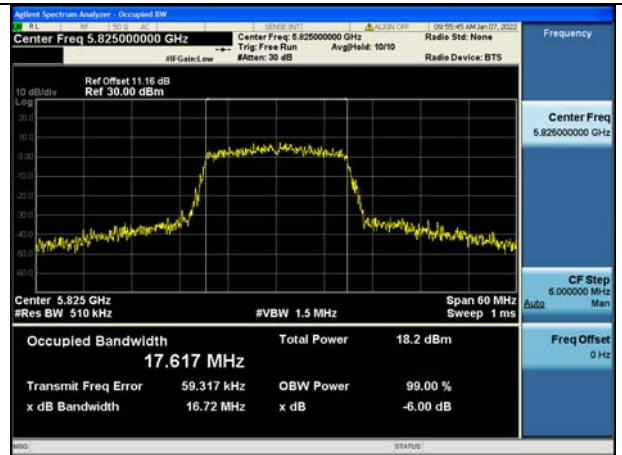

Test Mode:802.11n HT20 5825MHz Chain1