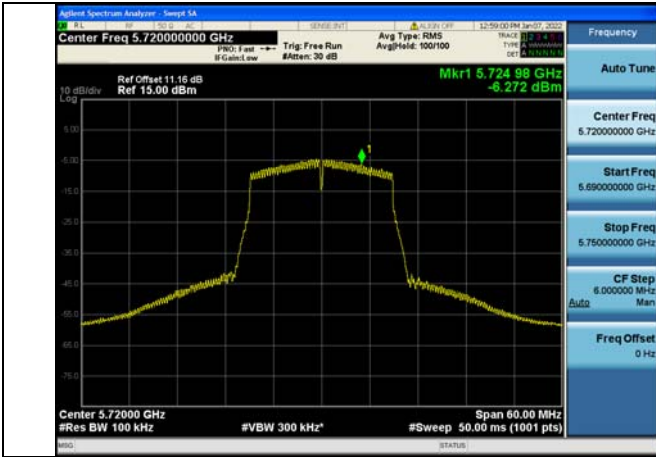

Test Mode: 802.11ac VHT80

Test Mode:802.11ac VHT80 5775MHz Chain0

Test Mode:802.11ac VHT80 5775MHz Chain1

Test Mode: 802.11a

Test Mode:802.11a 5720MHz Chain0 NII3

Test Mode:802.11a 5720MHz Chain1 NII3

Test Mode: 802.11n HT20