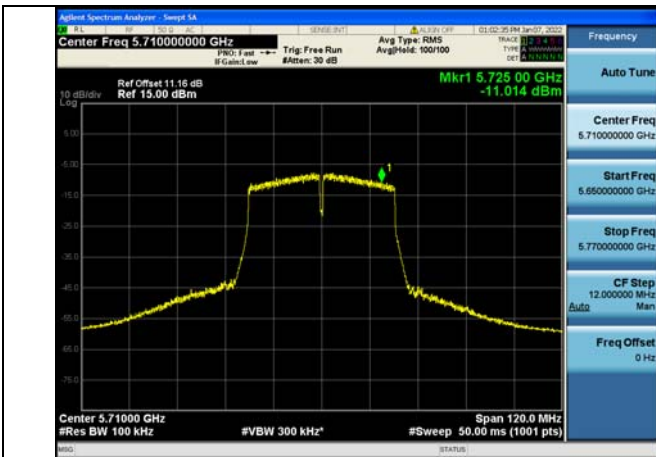

Test Mode: 802.11ac VHT80

Test Mode:802.11ac VHT80 5775MHz Chain0

Test Mode:802.11ac VHT80 5775MHz Chain1

Test Mode: 802.11a

Test Mode:802.11a 5720MHz Chain0 NII3

Test Mode:802.11a 5720MHz Chain1 NII3

Test Mode: 802.11n HT20

Test Mode:802.11n HT20 5720MHz Chain0 NII3

Test Mode:802.11n HT20 5720MHz Chain1 NII3

Test Mode: 802.11ac VHT20

Test Mode:802.11ac VHT20 5720MHz Chain0 NII3

Test Mode:802.11ac VHT20 5720MHz Chain1 NII3

Test Mode: 802.11n HT40

Test Mode:802.11n HT40 5710MHz Chain0 NII3

Test Mode:802.11n HT40 5710MHz Chain1 NII3

Test Mode: 802.11ac VHT40

Test Mode:802.11ac VHT40 5710MHz Chain0 NII3

Test Mode:802.11ac VHT40 5710MHz Chain1 NII3

Test Mode: 802.11ac VHT80