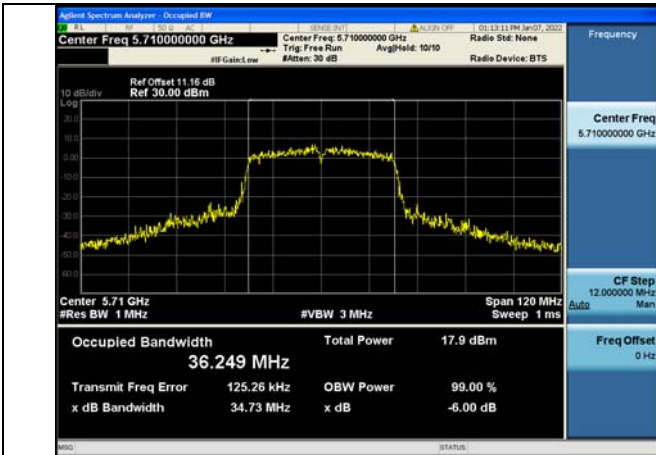

Test Mode:802.11n HT40 5710MHz Chain0 NII2C

Test Mode: 802.11ac VHT40