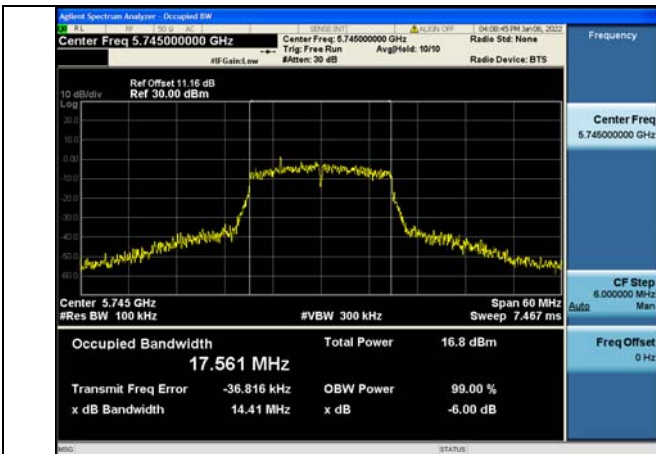

Test Mode:802.11ac VHT20 5745MHz Chain0