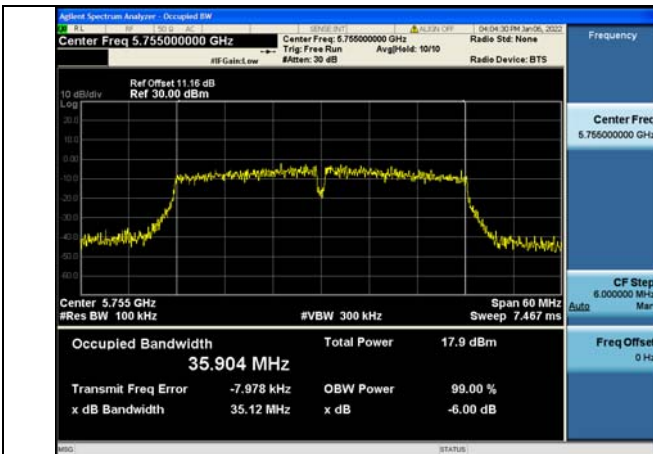

Test Mode:802.11n HT40 5755MHz Chain0