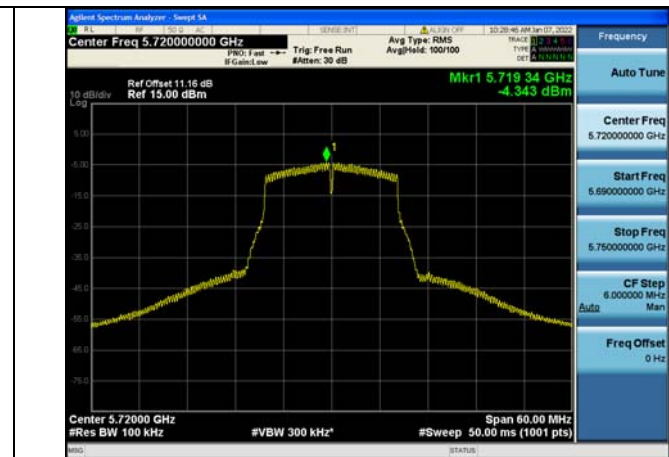

Test Mode:802.11n HT40 5795MHz Chain1

Test Mode: 802.11ac VHT40

Test Mode:802.11ac VHT40 5755MHz Chain0

Test Mode:802.11ac VHT40 5795MHz Chain0

Test Mode:802.11ac VHT40 5755MHz Chain1

Test Mode:802.11ac VHT40 5795MHz Chain1

Test Mode: 802.11ac VHT80

Test Mode:802.11ac VHT80 5775MHz Chain0

Test Mode:802.11ac VHT80 5775MHz Chain1

Test Mode: 802.11a

Test Mode:802.11a 5720MHz Chain0 NII3

Test Mode:802.11a 5720MHz Chain1 NII3

Test Mode: 802.11n HT20

Test Mode:802.11n HT20 5720MHz Chain0 NII3

Test Mode:802.11n HT20 5720MHz Chain1 NII3

Test Mode: 802.11ac VHT20

Test Mode:802.11ac VHT20 5720MHz Chain0 NII3

Test Mode:802.11ac VHT20 5720MHz Chain1 NII3

Test Mode: 802.11n HT40