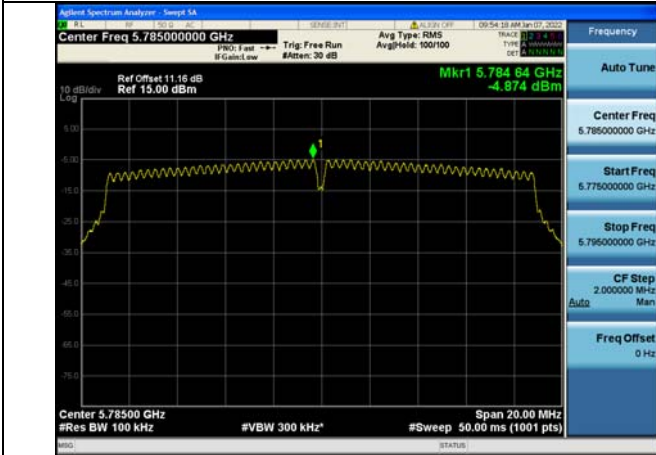

Test Mode: 802.11a

Test Mode:802.11a 5745MHz Chain0

Test Mode:802.11a 5785MHz Chain0

Test Mode:802.11a 5825MHz Chain0

Test Mode:802.11a 5745MHz Chain1

Test Mode:802.11a 5785MHz Chain1

Test Mode:802.11a 5825MHz Chain1

Test Mode: 802.11n HT20

Test Mode:802.11n HT20 5745MHz Chain0

Test Mode:802.11n HT20 5785MHz Chain0

Test Mode:802.11n HT20 5825MHz Chain0

Test Mode:802.11n HT20 5745MHz Chain1

Test Mode:802.11n HT20 5785MHz Chain1

Test Mode:802.11n HT20 5825MHz Chain1

Test Mode: 802.11ac VHT20

Test Mode:802.11ac VHT20 5745MHz Chain0

Test Mode:802.11ac VHT20 5785MHz Chain0

Test Mode:802.11ac VHT20 5825MHz Chain0

Test Mode:802.11ac VHT20 5745MHz Chain1