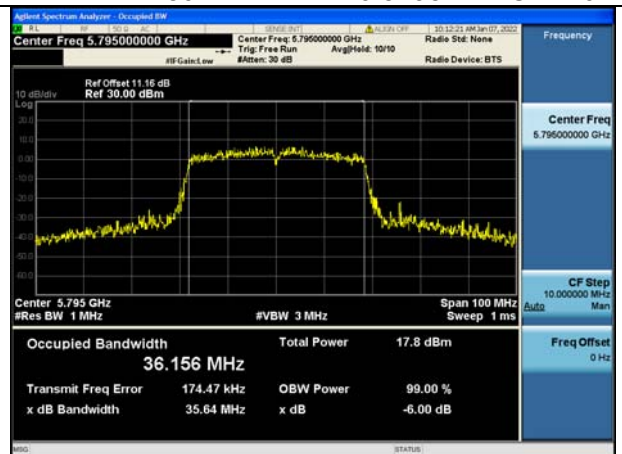

Test Mode:802.11n HT40 5755MHz Chain0

Test Mode:802.11n HT40 5795MHz Chain0

Test Mode:802.11n HT40 5755MHz Chain1

Test Mode:802.11n HT40 5795MHz Chain1

Test Mode: 802.11ac VHT40

Test Mode:802.11ac VHT40 5755MHz Chain0

Test Mode:802.11ac VHT40 5795MHz Chain0

Test Mode:802.11ac VHT40 5755MHz Chain1

Test Mode:802.11ac VHT40 5795MHz Chain1

Test Mode: 802.11ac VHT80

Test Mode:802.11ac VHT80 5775MHz Chain0

Test Mode:802.11ac VHT80 5775MHz Chain1