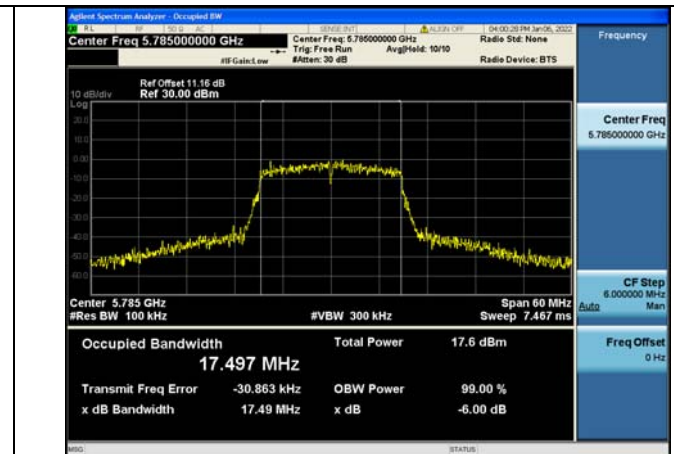

Test Mode:802.11n HT20 5785MHz Chain0