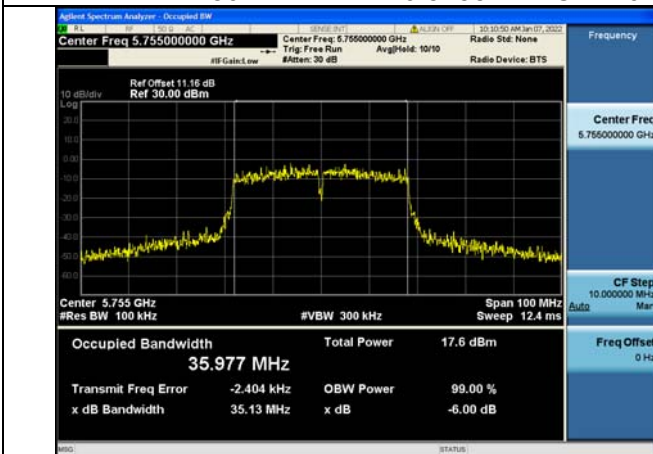

Test Mode:802.11n HT40 5795MHz Chain1

Test Mode: 802.11ac VHT40

Test Mode:802.11ac VHT40 5755MHz Chain0

Test Mode:802.11ac VHT40 5795MHz Chain0

Test Mode:802.11ac VHT40 5755MHz Chain1

Test Mode:802.11ac VHT40 5795MHz Chain1

Test Mode: 802.11ac VHT80

Test Mode:802.11ac VHT80 5775MHz Chain0

Test Mode:802.11ac VHT80 5775MHz Chain1

Test Mode: 802.11a

Test Mode:802.11a 5720MHz Chain0 NII2C

Test Mode:802.11a 5720MHz Chain1 NII2C

Test Mode: 802.11n HT20