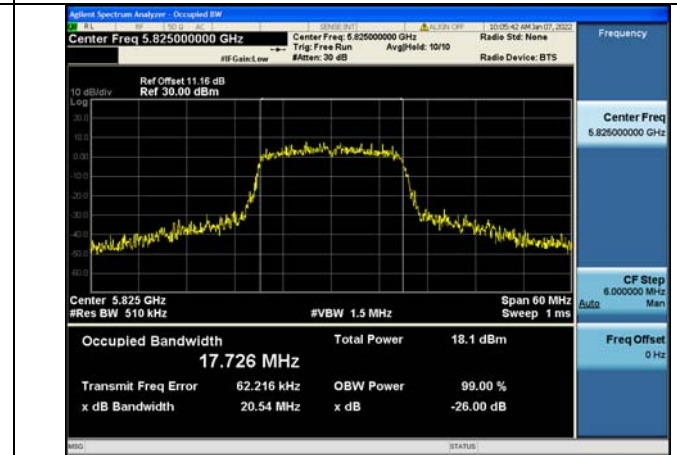

Test Mode:802.11n HT20 5825MHz Chain0

Test Mode:802.11n HT20 5745MHz Chain1

Test Mode:802.11n HT20 5785MHz Chain1

Test Mode:802.11n HT20 5825MHz Chain1

Test Mode: 802.11ac VHT20

Test Mode:802.11ac VHT20 5745MHz Chain0

Test Mode:802.11ac VHT20 5785MHz Chain0

Test Mode:802.11ac VHT20 5825MHz Chain0

Test Mode:802.11ac VHT20 5745MHz Chain1

Test Mode:802.11ac VHT20 5785MHz Chain1

Test Mode:802.11ac VHT20 5825MHz Chain1

Test Mode: 802.11n HT40