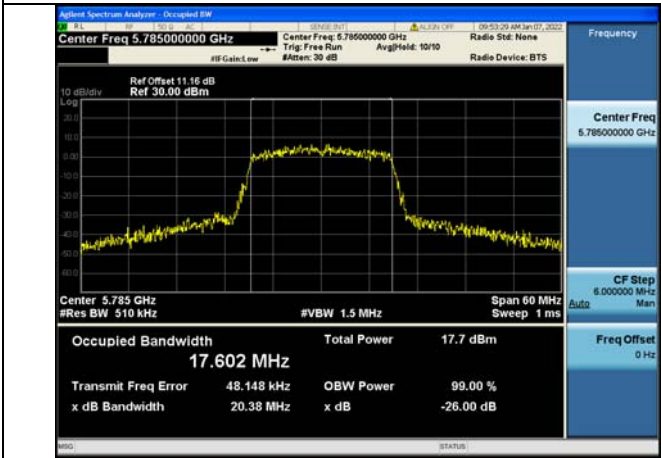

Test Mode:802.11a 5825MHz Chain0

Test Mode:802.11a 5745MHz Chain1

Test Mode:802.11a 5785MHz Chain1

Test Mode:802.11a 5825MHz Chain1

Test Mode: 802.11n HT20

Test Mode:802.11n HT20 5745MHz Chain0

Test Mode:802.11n HT20 5785MHz Chain0

Test Mode:802.11n HT20 5825MHz Chain0

Test Mode:802.11n HT20 5745MHz Chain1

Test Mode:802.11n HT20 5785MHz Chain1

Test Mode:802.11n HT20 5825MHz Chain1

Test Mode: 802.11ac VHT20

Test Mode:802.11ac VHT20 5745MHz Chain0