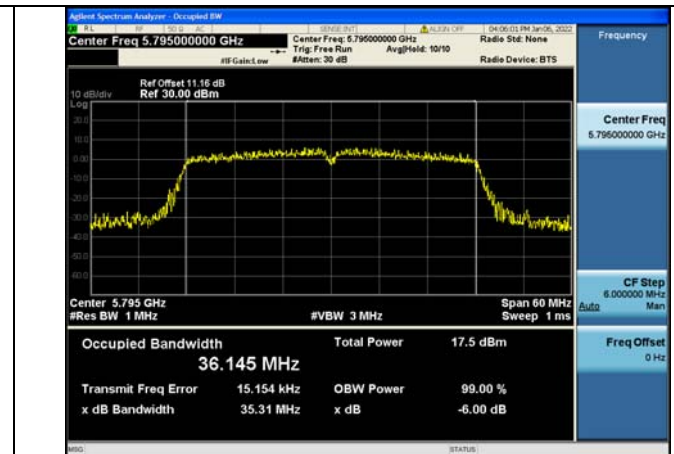

Test Mode:802.11n HT40 5795MHz Chain0