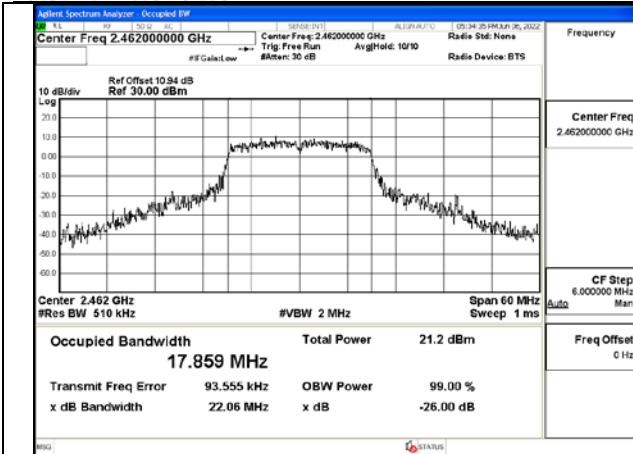

Test Mode:802.11g 2462MHz Chain0

Test Mode:802.11g 2412MHz Chain1

Test Mode:802.11g 2437MHz Chain1

Test Mode:802.11g 2462MHz Chain1

Test Mode: 802.11n HT20

Test Mode:802.11n HT20 2412MHz Chain0

Test Mode:802.11n HT20 2437MHz Chain0