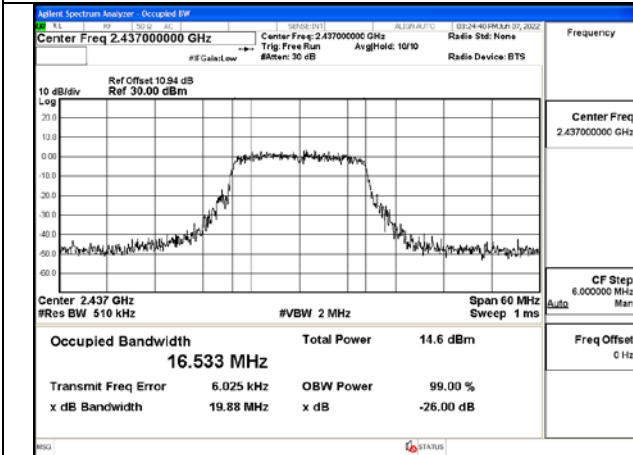

Test Mode:802.11g 2437MHz Chain1