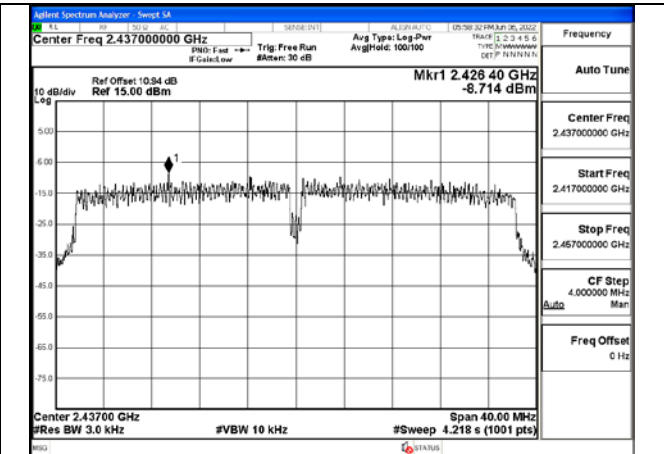

Test Mode:802.11n HT40 2437MHz Chain0