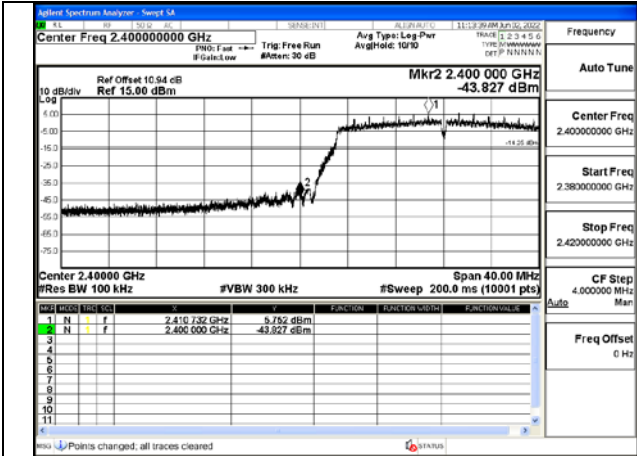

Test Mode: 802.11g

Test Mode:802.11g 2412MHz Chain0

Test Mode:802.11g 2462MHz Chain0

Test Mode:802.11g 2412MHz Chain1

Test Mode:802.11g 2462MHz Chain1

Test Mode: 802.11n HT20

Test Mode:802.11n HT20 2412MHz Chain0

Test Mode:802.11n HT20 2462MHz Chain0

Test Mode:802.11n HT20 2412MHz Chain1

Test Mode:802.11n HT20 2462MHz Chain1

Test Mode: 802.11n HT40

Test Mode:802.11n HT40 2422MHz Chain0

Test Mode:802.11n HT40 2452MHz Chain0