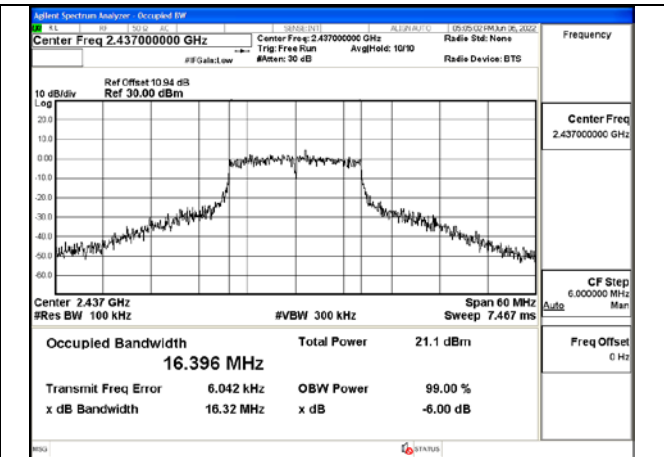

Test Mode:802.11g 2437MHz Chain0