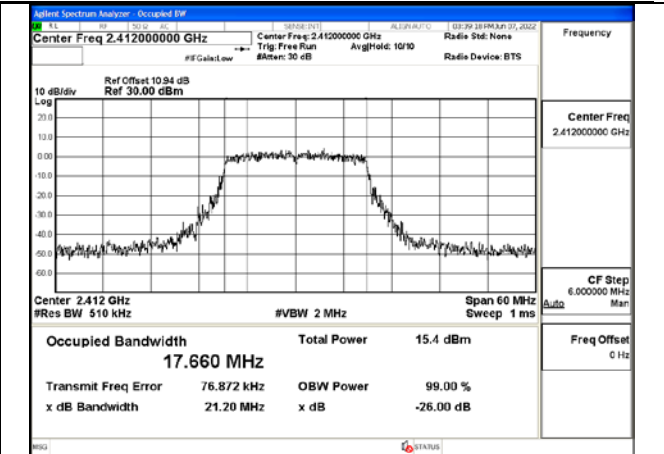

Test Mode:802.11n HT20 2412MHz Chain1