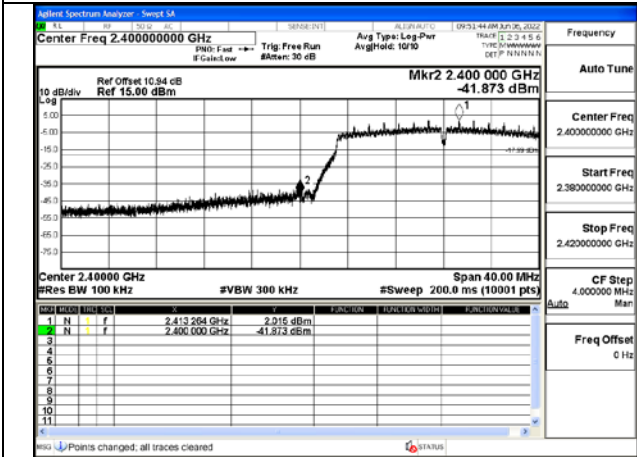

Test Mode: 802.11g

Test Mode:802.11g 2412MHz Chain0

Test Mode:802.11g 2462MHz Chain0

Test Mode:802.11g 2412MHz Chain1

Test Mode:802.11g 2462MHz Chain1

Test Mode: 802.11n HT20

Test Mode:802.11n HT20 2412MHz Chain0

Test Mode:802.11n HT20 2462MHz Chain0

Test Mode:802.11n HT20 2412MHz Chain1

Test Mode:802.11n HT20 2462MHz Chain1

Test Mode: 802.11n HT40

Test Mode:802.11n HT40 2422MHz Chain0

Test Mode:802.11n HT40 2452MHz Chain0