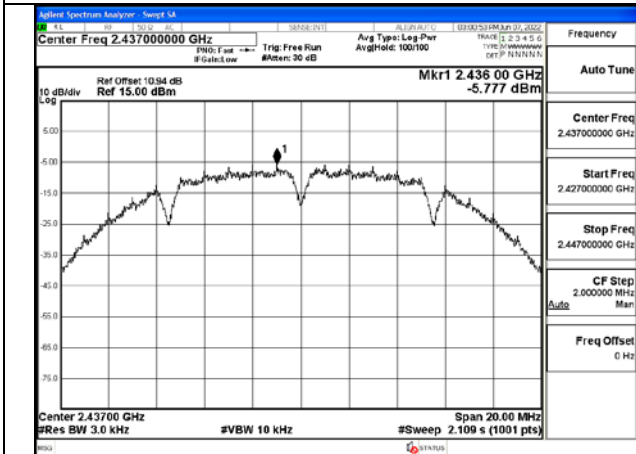

Test Mode: 802.11b

Test Mode:802.11b 2412MHz Chain0

Test Mode:802.11b 2437MHz Chain0

Test Mode:802.11b 2462MHz Chain0

Test Mode:802.11b 2412MHz Chain1

Test Mode:802.11b 2437MHz Chain1

Test Mode:802.11b 2462MHz Chain1

Test Mode: 802.11g

Test Mode:802.11g 2412MHz Chain0

Test Mode:802.11g 2437MHz Chain0

Test Mode:802.11g 2462MHz Chain0

Test Mode:802.11g 2412MHz Chain1

Test Mode:802.11g 2437MHz Chain1

Test Mode:802.11g 2462MHz Chain1