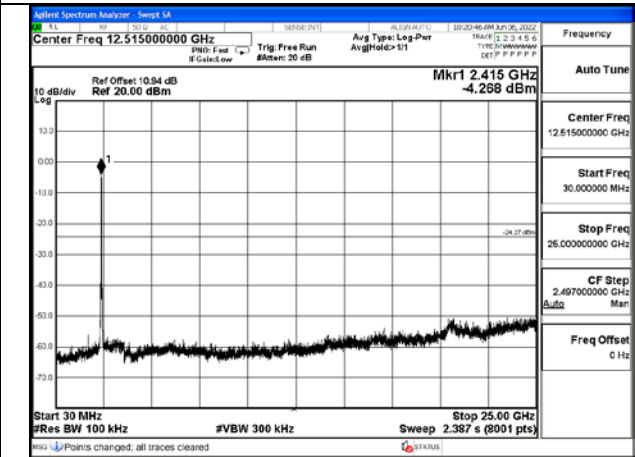

Test Mode: 802.11n HT40

Test Mode:802.11n HT40 2422MHz Chain0

Test Mode:802.11n HT40 2437MHz Chain0

Test Mode:802.11n HT40 2452MHz Chain0

Test Mode:802.11n HT40 2422MHz Chain1

Test Mode:802.11n HT40 2437MHz Chain1

Test Mode:802.11n HT40 2452MHz Chain1

Band edge measurement

Test Mode: 802.11b

Test Mode:802.11b 2412MHz Chain0

Test Mode:802.11b 2462MHz Chain0

Test Mode:802.11b 2412MHz Chain1

Test Mode:802.11b 2462MHz Chain1