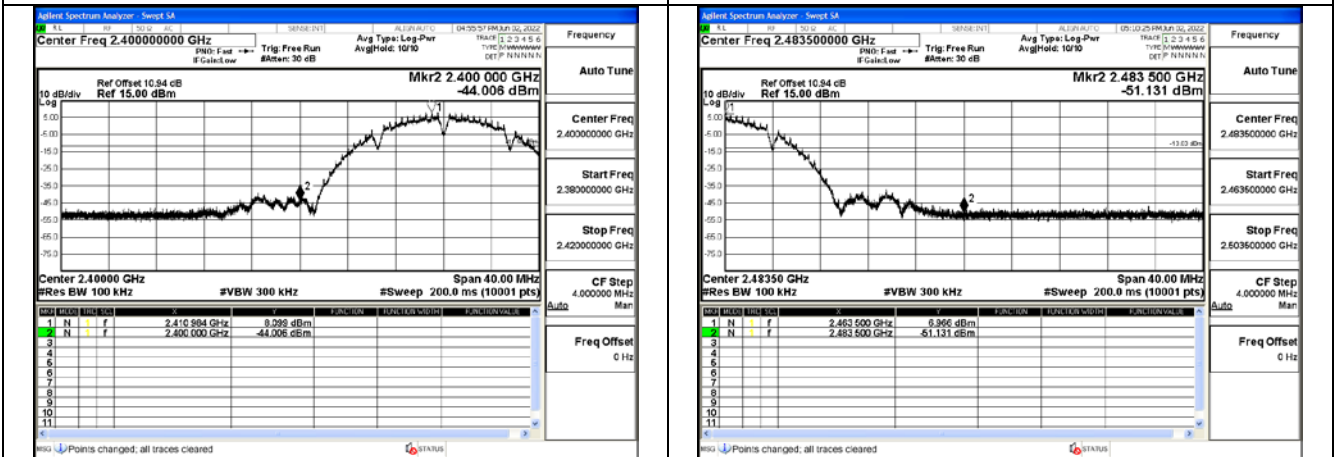

Test Mode:802.11n HT40 2452MHz Chain1

Band edge measurement

Test Mode: 802.11b

Test Mode:802.11b 2412MHz Chain0

Test Mode:802.11b 2462MHz Chain0

Test Mode:802.11b 2412MHz Chain1

Test Mode:802.11b 2462MHz Chain1

Test Mode: 802.11g

Test Mode:802.11g 2412MHz Chain0

Test Mode:802.11g 2462MHz Chain0

Test Mode:802.11g 2412MHz Chain1

Test Mode:802.11g 2462MHz Chain1

Test Mode: 802.11n HT20

Test Mode:802.11n HT20 2412MHz Chain0