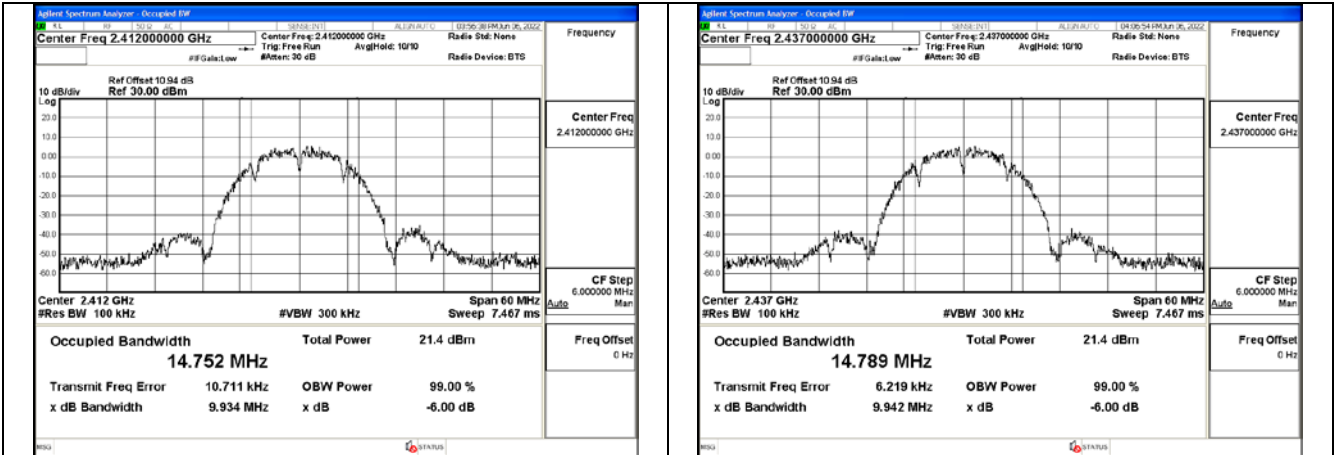

802.11n HT40	NA	2452	Chain1	20.99	10.55
802.11n HT40	NA	2452	MIMO	26.957	16.51

6dB Bandwidth

Test Mode	Antenna	6 dB bandwidth(MHz)		
		Channel No.1	Channel No.6	Channel No.11
		2412MHz	2437MHz	2462MHz
802.11b	Chain0	9.93	9.94	9.86
802.11b	Chain1	9.84	12.03	9.87
802.11g	Chain0	16.36	16.32	16.33
802.11g	Chain1	16.05	16.46	16.42
802.11n HT20	Chain0	17.41	17.63	16.93
802.11n HT20	Chain1	17.57	17.59	17.60

Test Mode	Antenna	6 dB bandwidth(MHz)		
		Channel No.3	Channel No.6	Channel No.9
		2422MHz	2437MHz	2452MHz
802.11n HT40	Chain0	33.89	36.16	30.10
802.11n HT40	Chain1	31.34	34.19	35.56

Test Mode: 802.11b

Test Mode:802.11b 2412MHz Chain0

Test Mode:802.11b 2437MHz Chain0