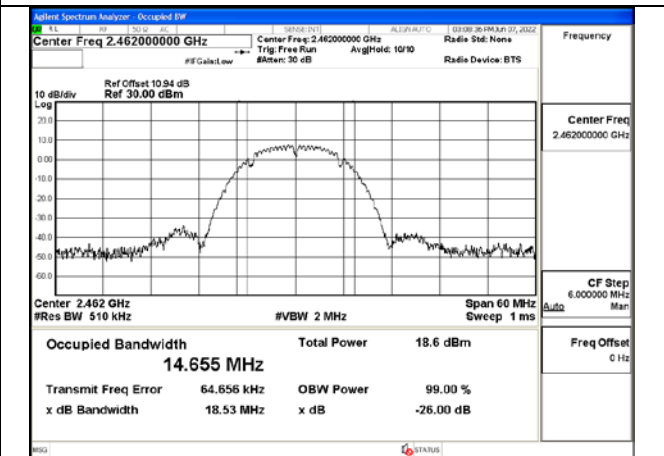

Test Mode:802.11b 2462MHz Chain0

Test Mode:802.11b 2412MHz Chain1

Test Mode:802.11b 2437MHz Chain1

Test Mode:802.11b 2462MHz Chain1

Test Mode: 802.11g

Test Mode:802.11g 2412MHz Chain0

Test Mode:802.11g 2437MHz Chain0