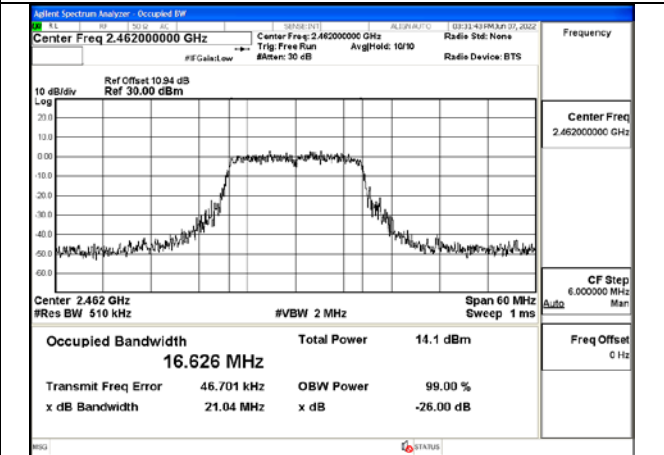

Test Mode:802.11g 2462MHz Chain1