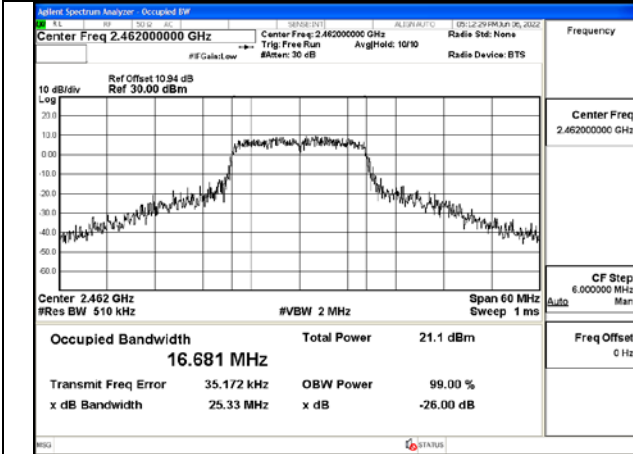

Test Mode:802.11b 2462MHz Chain0

Test Mode:802.11b 2412MHz Chain1

Test Mode:802.11b 2437MHz Chain1

Test Mode:802.11b 2462MHz Chain1

Test Mode: 802.11g

Test Mode:802.11g 2412MHz Chain0

Test Mode:802.11g 2437MHz Chain0