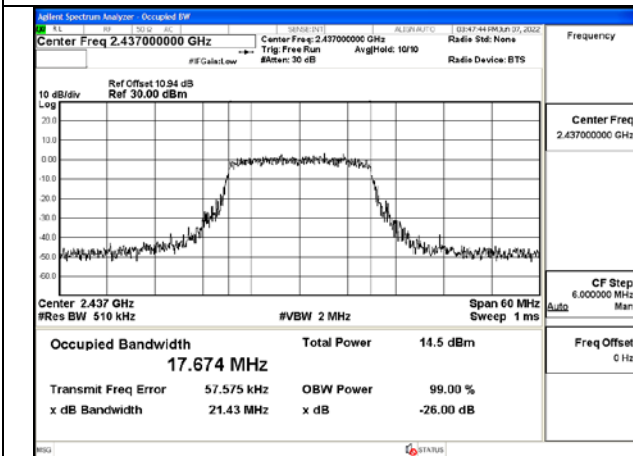

Test Mode:802.11n HT20 2437MHz Chain1