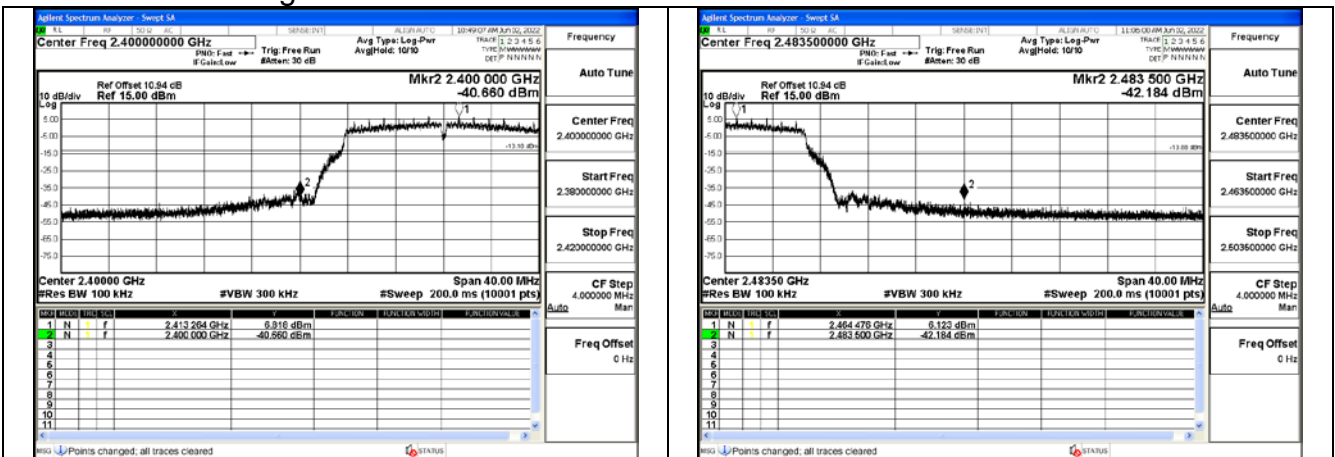

Test Mode:802.11n HT40 2452MHz Chain1

Band edge measurement

Test Mode: 802.11b

Test Mode:802.11b 2412MHz Chain0

Test Mode:802.11b 2462MHz Chain0

Test Mode:802.11b 2412MHz Chain1

Test Mode:802.11b 2462MHz Chain1

Test Mode: 802.11g

Test Mode:802.11g 2412MHz Chain0

Test Mode:802.11g 2462MHz Chain0

Test Mode:802.11g 2412MHz Chain1

Test Mode:802.11g 2462MHz Chain1

Test Mode: 802.11n HT20

Test Mode:802.11n HT20 2412MHz Chain0