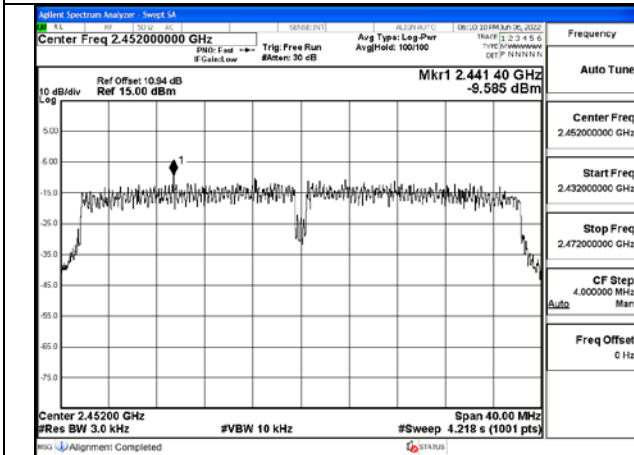

Test Mode: 802.11n HT20

Test Mode:802.11n HT20 2412MHz Chain0

Test Mode:802.11n HT20 2437MHz Chain0

Test Mode:802.11n HT20 2462MHz Chain0

Test Mode:802.11n HT20 2412MHz Chain1

Test Mode:802.11n HT20 2437MHz Chain1

Test Mode:802.11n HT20 2462MHz Chain1

Test Mode: 802.11n HT40

Test Mode:802.11n HT40 2422MHz Chain0

Test Mode:802.11n HT40 2437MHz Chain0

Test Mode:802.11n HT40 2452MHz Chain0

Test Mode:802.11n HT40 2422MHz Chain1

Test Mode:802.11n HT40 2437MHz Chain1

Test Mode:802.11n HT40 2452MHz Chain1