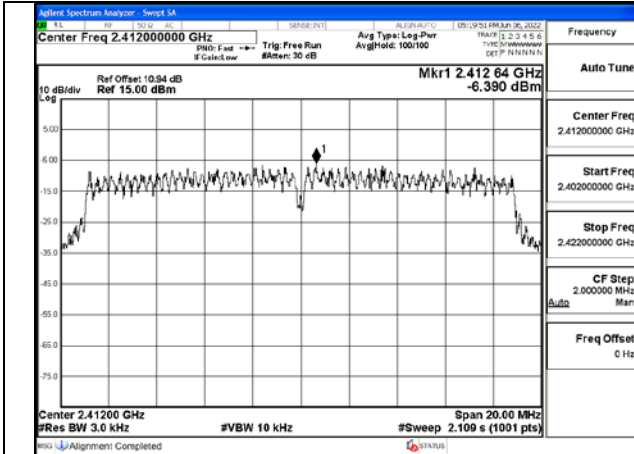

Test Mode: 802.11b

Test Mode:802.11b 2412MHz Chain0

Test Mode:802.11b 2437MHz Chain0

Test Mode:802.11b 2462MHz Chain0

Test Mode:802.11b 2412MHz Chain1

Test Mode:802.11b 2437MHz Chain1

Test Mode:802.11b 2462MHz Chain1

Test Mode: 802.11g

Test Mode:802.11g 2412MHz Chain0

Test Mode:802.11g 2437MHz Chain0

Test Mode:802.11g 2462MHz Chain0

Test Mode:802.11g 2412MHz Chain1

Test Mode:802.11g 2437MHz Chain1

Test Mode:802.11g 2462MHz Chain1

Test Mode: 802.11n HT20

Test Mode:802.11n HT20 2412MHz Chain0

Test Mode:802.11n HT20 2437MHz Chain0

Test Mode:802.11n HT20 2462MHz Chain0

Test Mode:802.11n HT20 2412MHz Chain1

Test Mode:802.11n HT20 2437MHz Chain1