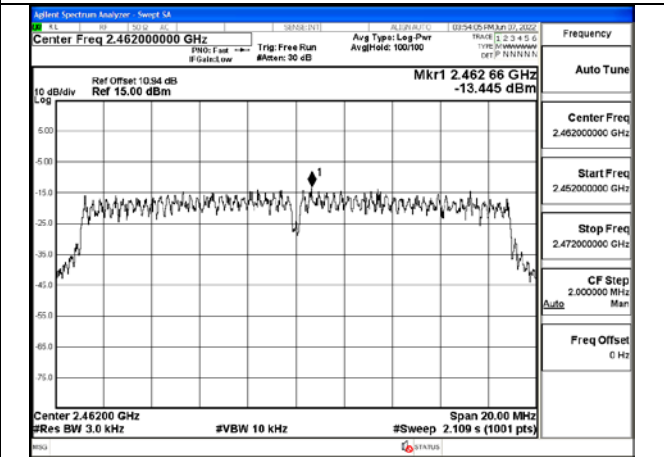

Test Mode: 802.11g

Test Mode:802.11g 2412MHz Chain0

Test Mode:802.11g 2437MHz Chain0

Test Mode:802.11g 2462MHz Chain0

Test Mode:802.11g 2412MHz Chain1

Test Mode:802.11g 2437MHz Chain1

Test Mode:802.11g 2462MHz Chain1

Test Mode: 802.11n HT20

Test Mode:802.11n HT20 2412MHz Chain0

Test Mode:802.11n HT20 2437MHz Chain0

Test Mode:802.11n HT20 2462MHz Chain0

Test Mode:802.11n HT20 2412MHz Chain1

Test Mode:802.11n HT20 2437MHz Chain1

Test Mode:802.11n HT20 2462MHz Chain1

Test Mode: 802.11n HT40

Test Mode:802.11n HT40 2422MHz Chain0

Test Mode:802.11n HT40 2437MHz Chain0

Test Mode:802.11n HT40 2452MHz Chain0

Test Mode:802.11n HT40 2422MHz Chain1