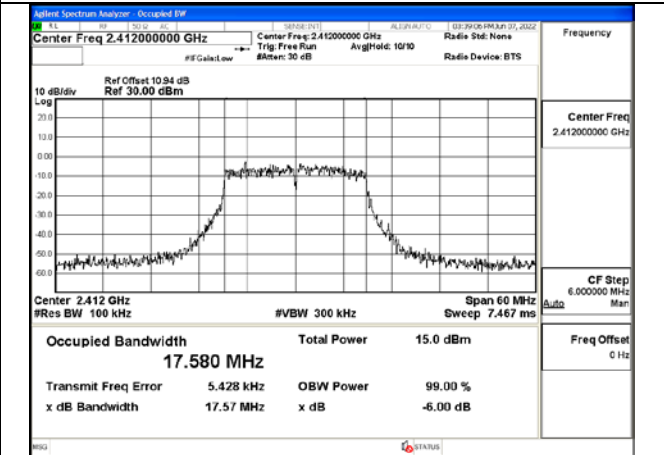

Test Mode:802.11g 2412MHz Chain0

Test Mode:802.11g 2437MHz Chain0

Test Mode:802.11g 2462MHz Chain0

Test Mode:802.11g 2412MHz Chain1

Test Mode:802.11g 2437MHz Chain1

Test Mode:802.11g 2462MHz Chain1

Test Mode: 802.11n HT20

Test Mode:802.11n HT20 2412MHz Chain0

Test Mode:802.11n HT20 2437MHz Chain0

Test Mode:802.11n HT20 2462MHz Chain0

Test Mode:802.11n HT20 2412MHz Chain1

Test Mode:802.11n HT20 2437MHz Chain1

Test Mode:802.11n HT20 2462MHz Chain1