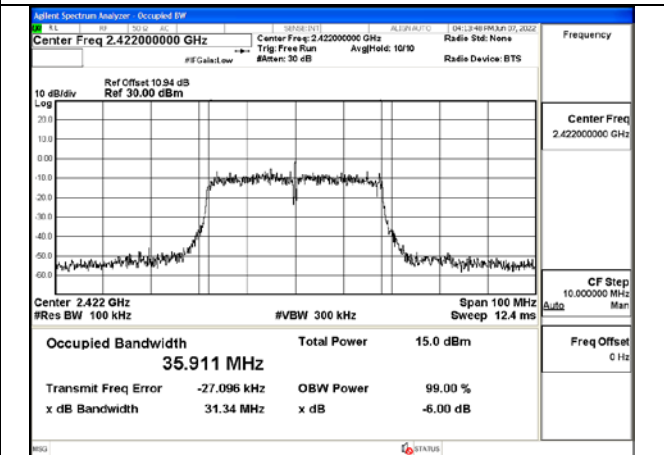

Test Mode: 802.11n HT40

Test Mode:802.11n HT40 2422MHz Chain0

Test Mode:802.11n HT40 2437MHz Chain0

Test Mode:802.11n HT40 2452MHz Chain0

Test Mode:802.11n HT40 2422MHz Chain1

99% Bandwidth

Test Mode	Antenna	99% bandwidth(MHz)		
		Channel No.1	Channel No.6	Channel No.11
		2412MHz	2437MHz	2462MHz
802.11b	Chain0	14.733	14.726	14.783
802.11b	Chain1	14.646	14.685	14.655
802.11g	Chain0	16.717	16.715	16.681
802.11g	Chain1	16.667	16.533	16.626
802.11n HT20	Chain0	17.855	17.882	17.859
802.11n HT20	Chain1	17.660	17.674	17.736