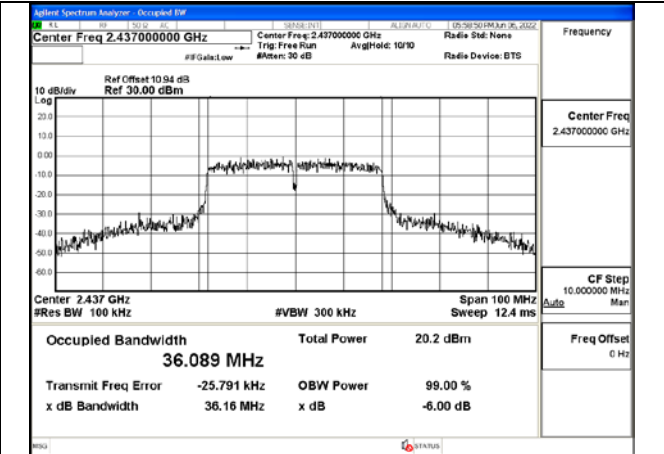

Test Mode:802.11n HT40 2437MHz Chain0