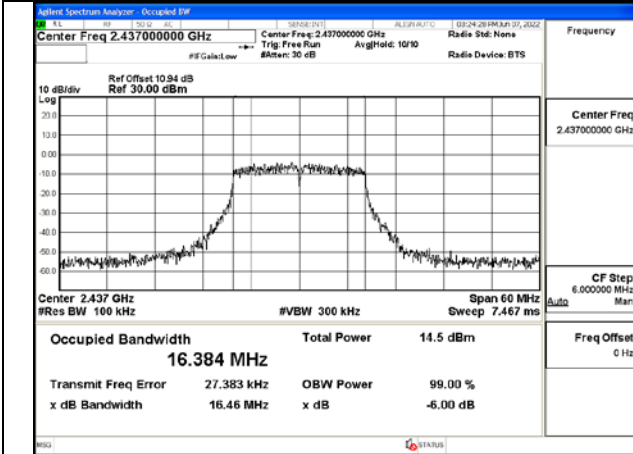

Test Mode:802.11g 2412MHz Chain0

Test Mode:802.11g 2437MHz Chain0

Test Mode:802.11g 2462MHz Chain0

Test Mode:802.11g 2412MHz Chain1

Test Mode:802.11g 2437MHz Chain1

Test Mode:802.11g 2462MHz Chain1

Test Mode: 802.11n HT20

Test Mode:802.11n HT20 2412MHz Chain0

Test Mode:802.11n HT20 2437MHz Chain0

Test Mode:802.11n HT20 2462MHz Chain0

Test Mode:802.11n HT20 2412MHz Chain1

Test Mode:802.11n HT20 2437MHz Chain1

Test Mode:802.11n HT20 2462MHz Chain1