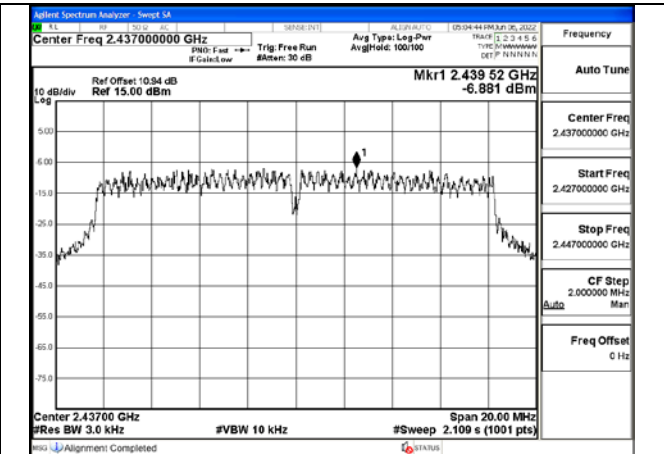

Test Mode: 802.11b

Test Mode:802.11b 2412MHz Chain0

Test Mode:802.11b 2437MHz Chain0

Test Mode:802.11b 2462MHz Chain0

Test Mode:802.11b 2412MHz Chain1

Test Mode:802.11b 2437MHz Chain1

Test Mode:802.11b 2462MHz Chain1

Test Mode: 802.11g

Test Mode:802.11g 2412MHz Chain0

Test Mode:802.11g 2437MHz Chain0

Test Mode:802.11g 2462MHz Chain0

Test Mode:802.11g 2412MHz Chain1

Test Mode:802.11g 2437MHz Chain1

Test Mode:802.11g 2462MHz Chain1