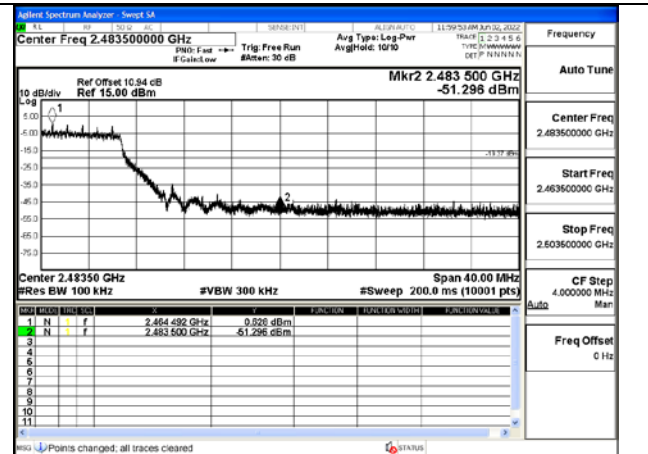

Test Mode: 802.11g

Test Mode:802.11g 2412MHz Chain0

Test Mode:802.11g 2462MHz Chain0

Test Mode:802.11g 2412MHz Chain1

Test Mode:802.11g 2462MHz Chain1

Test Mode: 802.11n HT20

Test Mode:802.11n HT20 2412MHz Chain0

Test Mode:802.11n HT20 2462MHz Chain0

Test Mode:802.11n HT20 2412MHz Chain1

Test Mode:802.11n HT20 2462MHz Chain1

Test Mode: 802.11n HT40

Test Mode:802.11n HT40 2422MHz Chain0

Test Mode:802.11n HT40 2452MHz Chain0

Test Mode:802.11n HT40 2422MHz Chain1

Test Mode:802.11n HT40 2452MHz Chain1

8822:

Offset 1.2dB = Temporary antenna connector loss 0.2dB+ Cable loss 1.0dB

Duty Cycle

Modulation Type	Frequency (MHz)	Antenna	Duty Cycle	Correction Factor(dB)
802.11b	2412	Chain0	97.75%	0.10
802.11b	2412	Chain1	97.80%	0.10
802.11g	2412	Chain0	87.34%	0.59
802.11g	2412	Chain1	87.53%	0.58
802.11n HT20	2412	Chain0	87.36%	0.59
802.11n HT20	2412	Chain1	87.59%	0.58
802.11n HT40	2422	Chain0	79.18%	1.01
802.11n HT40	2422	Chain1	79.71%	0.98