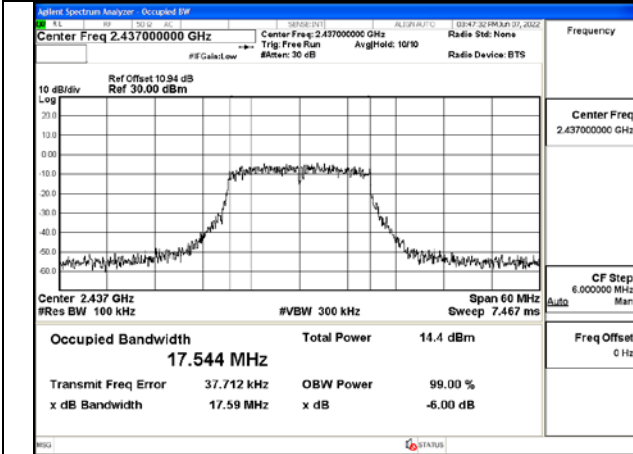

Test Mode:802.11n HT20 2412MHz Chain0

Test Mode:802.11n HT20 2437MHz Chain0

Test Mode:802.11n HT20 2462MHz Chain0

Test Mode:802.11n HT20 2412MHz Chain1

Test Mode:802.11n HT20 2437MHz Chain1

Test Mode:802.11n HT20 2462MHz Chain1