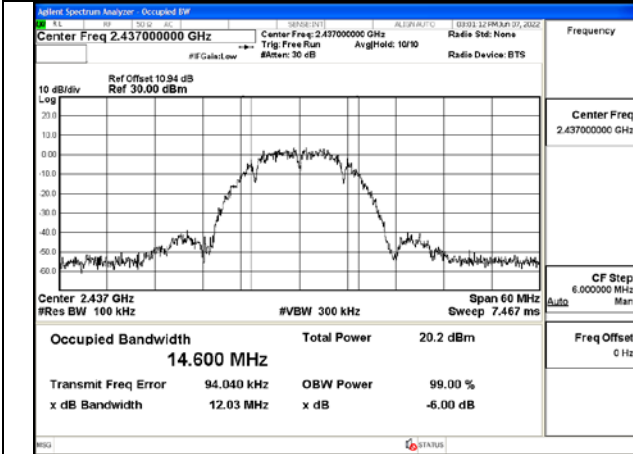

Test Mode:802.11b 2412MHz Chain0

Test Mode:802.11b 2437MHz Chain0

Test Mode:802.11b 2462MHz Chain0

Test Mode:802.11b 2412MHz Chain1

Test Mode:802.11b 2437MHz Chain1

Test Mode:802.11b 2462MHz Chain1

Test Mode: 802.11g