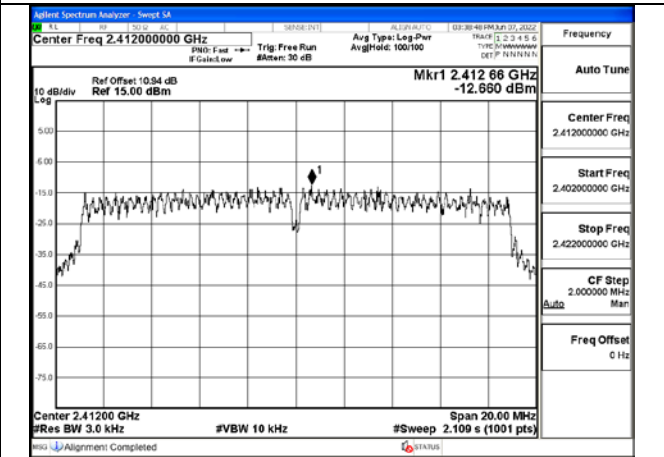

Test Mode: 802.11g

Test Mode:802.11g 2412MHz Chain0

Test Mode:802.11g 2437MHz Chain0

Test Mode:802.11g 2462MHz Chain0

Test Mode:802.11g 2412MHz Chain1

Test Mode:802.11g 2437MHz Chain1

Test Mode:802.11g 2462MHz Chain1

Test Mode: 802.11n HT20

Test Mode:802.11n HT20 2412MHz Chain0

Test Mode:802.11n HT20 2437MHz Chain0

Test Mode:802.11n HT20 2462MHz Chain0

Test Mode:802.11n HT20 2412MHz Chain1

Test Mode:802.11n HT20 2437MHz Chain1

Test Mode:802.11n HT20 2462MHz Chain1

Test Mode: 802.11n HT40

Test Mode:802.11n HT40 2422MHz Chain0

Test Mode:802.11n HT40 2437MHz Chain0

Test Mode:802.11n HT40 2452MHz Chain0

Test Mode:802.11n HT40 2422MHz Chain1