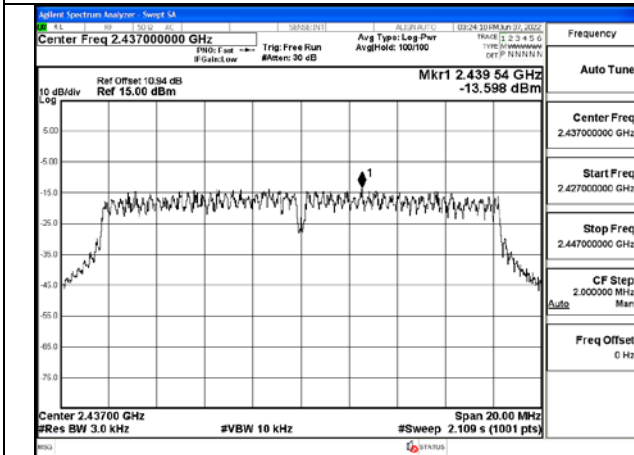

Test Mode: 802.11b

Test Mode:802.11b 2412MHz Chain0

Test Mode:802.11b 2437MHz Chain0

Test Mode:802.11b 2462MHz Chain0

Test Mode:802.11b 2412MHz Chain1

Test Mode:802.11b 2437MHz Chain1

Test Mode:802.11b 2462MHz Chain1

Test Mode: 802.11g

Test Mode:802.11g 2412MHz Chain0

Test Mode:802.11g 2437MHz Chain0

Test Mode:802.11g 2462MHz Chain0

Test Mode:802.11g 2412MHz Chain1

Test Mode:802.11g 2437MHz Chain1

Test Mode:802.11g 2462MHz Chain1

Test Mode: 802.11n HT20

Test Mode:802.11n HT20 2412MHz Chain0

Test Mode:802.11n HT20 2437MHz Chain0

Test Mode:802.11n HT20 2462MHz Chain0

Test Mode:802.11n HT20 2412MHz Chain1

Test Mode:802.11n HT20 2437MHz Chain1