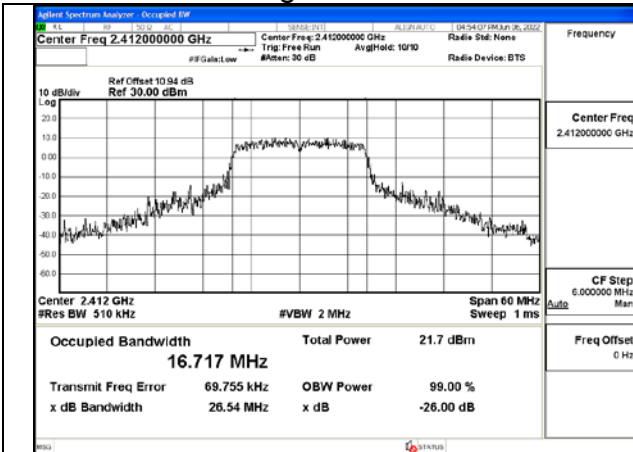

Test Mode:802.11b 2462MHz Chain0

Test Mode:802.11b 2412MHz Chain1

Test Mode:802.11b 2437MHz Chain1

Test Mode:802.11b 2462MHz Chain1

Test Mode: 802.11g

Test Mode:802.11g 2412MHz Chain0

Test Mode:802.11g 2437MHz Chain0