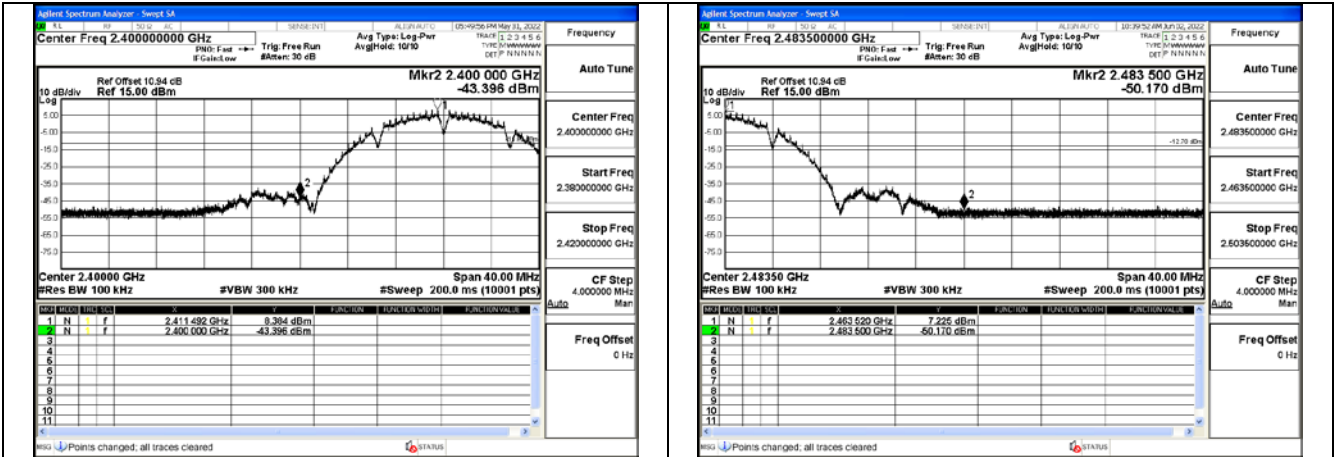

Test Mode: 802.11n HT40

Test Mode:802.11n HT40 2422MHz Chain0

Test Mode:802.11n HT40 2437MHz Chain0

Test Mode:802.11n HT40 2452MHz Chain0

Test Mode:802.11n HT40 2422MHz Chain1

Test Mode:802.11n HT40 2437MHz Chain1

Test Mode:802.11n HT40 2452MHz Chain1

Band edge measurement

Test Mode: 802.11b

Test Mode:802.11b 2412MHz Chain0

Test Mode:802.11b 2462MHz Chain0

Test Mode:802.11b 2412MHz Chain1

Test Mode:802.11b 2462MHz Chain1

Test Mode: 802.11g

Test Mode:802.11g 2412MHz Chain0

Test Mode:802.11g 2462MHz Chain0

Test Mode:802.11g 2412MHz Chain1

Test Mode:802.11g 2462MHz Chain1

Test Mode: 802.11n HT20

Test Mode:802.11n HT20 2412MHz Chain0