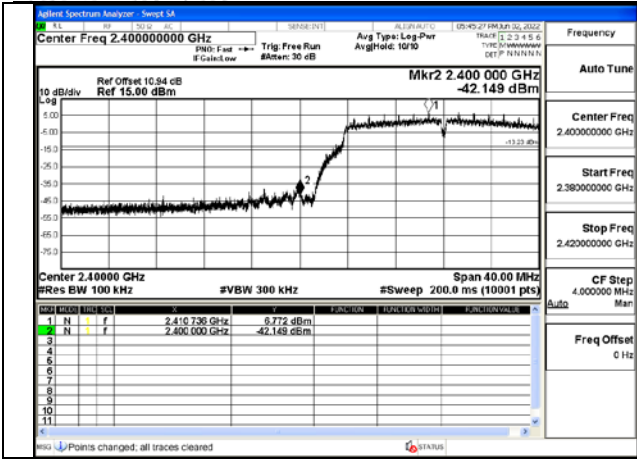

Test Mode:802.11n HT40 2452MHz Chain1

Band edge measurement

Test Mode: 802.11b

Test Mode:802.11b 2412MHz Chain0

Test Mode:802.11b 2462MHz Chain0

Test Mode:802.11b 2412MHz Chain1

Test Mode:802.11b 2462MHz Chain1

Test Mode: 802.11g

Test Mode:802.11g 2412MHz Chain0

Test Mode:802.11g 2462MHz Chain0

Test Mode:802.11g 2412MHz Chain1

Test Mode:802.11g 2462MHz Chain1

Test Mode: 802.11n HT20

Test Mode:802.11n HT20 2412MHz Chain0