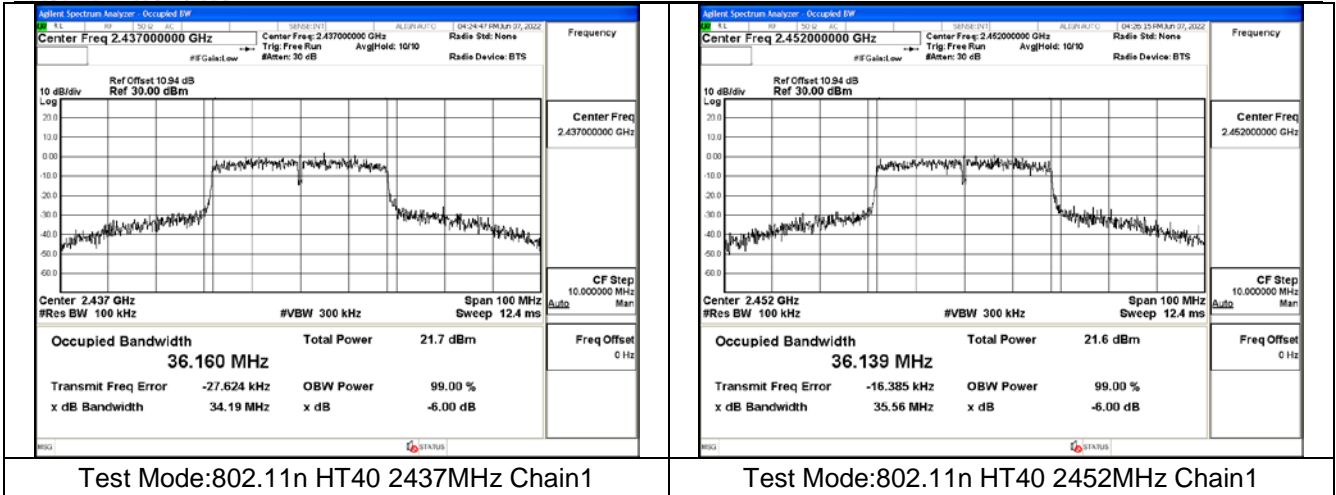

Test Mode: 802.11n HT40

Test Mode:802.11n HT40 2422MHz Chain0

Test Mode:802.11n HT40 2437MHz Chain0

Test Mode:802.11n HT40 2452MHz Chain0

Test Mode:802.11n HT40 2422MHz Chain1

99% Bandwidth

Test Mode	Antenna	99% bandwidth(MHz)		
		Channel No.1	Channel No.6	Channel No.11
		2412MHz	2437MHz	2462MHz
802.11b	Chain0	14.733	14.726	14.783
802.11b	Chain1	14.646	14.685	14.655
802.11g	Chain0	16.717	16.715	16.681
802.11g	Chain1	16.667	16.533	16.626
802.11n HT20	Chain0	17.855	17.882	17.859
802.11n HT20	Chain1	17.660	17.674	17.736