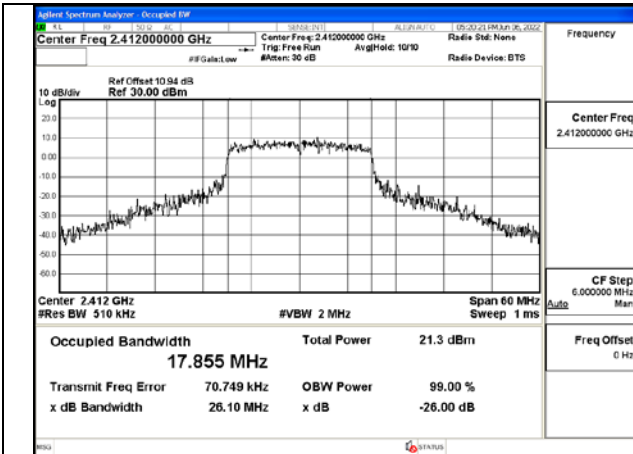

Test Mode:802.11g 2462MHz Chain0

Test Mode:802.11g 2412MHz Chain1

Test Mode:802.11g 2437MHz Chain1

Test Mode:802.11g 2462MHz Chain1

Test Mode: 802.11n HT20

Test Mode:802.11n HT20 2412MHz Chain0

Test Mode:802.11n HT20 2437MHz Chain0