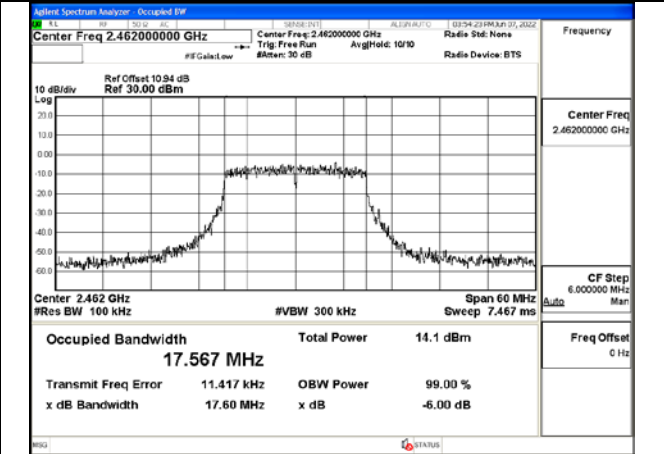

Test Mode:802.11n HT20 2412MHz Chain0

Test Mode:802.11n HT20 2437MHz Chain0

Test Mode:802.11n HT20 2462MHz Chain0

Test Mode:802.11n HT20 2412MHz Chain1

Test Mode:802.11n HT20 2437MHz Chain1

Test Mode:802.11n HT20 2462MHz Chain1