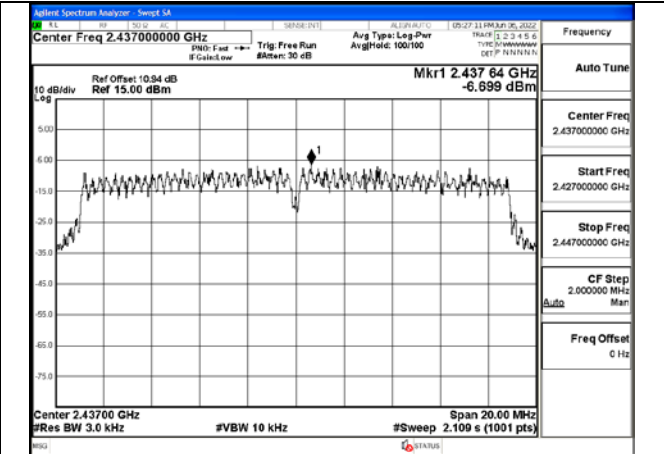

Test Mode: 802.11b

Test Mode:802.11b 2412MHz Chain0

Test Mode:802.11b 2437MHz Chain0

Test Mode:802.11b 2462MHz Chain0

Test Mode:802.11b 2412MHz Chain1

Test Mode:802.11b 2437MHz Chain1

Test Mode:802.11b 2462MHz Chain1

Test Mode: 802.11g

Test Mode:802.11g 2412MHz Chain0

Test Mode:802.11g 2437MHz Chain0

Test Mode:802.11g 2462MHz Chain0

Test Mode:802.11g 2412MHz Chain1

Test Mode:802.11g 2437MHz Chain1

Test Mode:802.11g 2462MHz Chain1

Test Mode: 802.11n HT20

Test Mode:802.11n HT20 2412MHz Chain0

Test Mode:802.11n HT20 2437MHz Chain0

Test Mode:802.11n HT20 2462MHz Chain0

Test Mode:802.11n HT20 2412MHz Chain1

Test Mode:802.11n HT20 2437MHz Chain1