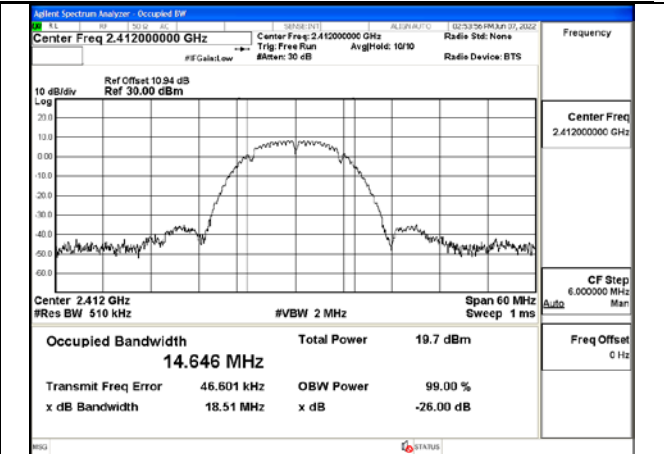

Test Mode:802.11b 2412MHz Chain1