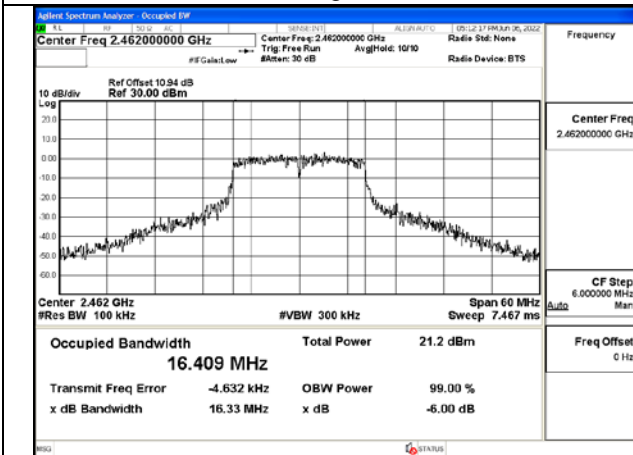

Test Mode:802.11g 2462MHz Chain0