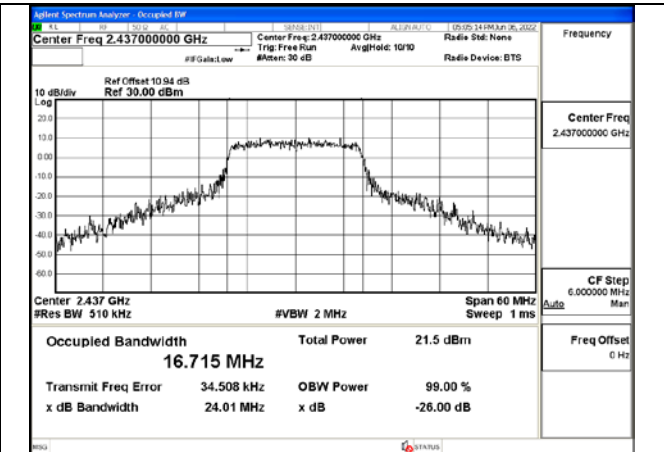

Test Mode:802.11b 2462MHz Chain0

Test Mode:802.11b 2412MHz Chain1

Test Mode:802.11b 2437MHz Chain1

Test Mode:802.11b 2462MHz Chain1

Test Mode: 802.11g

Test Mode:802.11g 2412MHz Chain0

Test Mode:802.11g 2437MHz Chain0