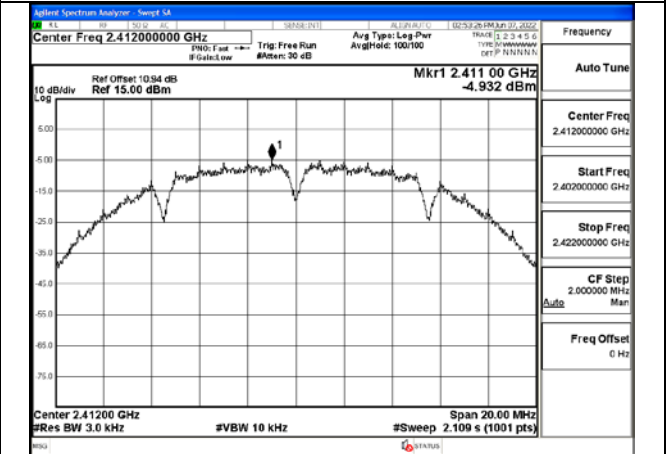

Test Mode: 802.11b

Test Mode:802.11b 2412MHz Chain0

Test Mode:802.11b 2437MHz Chain0

Test Mode:802.11b 2462MHz Chain0

Test Mode:802.11b 2412MHz Chain1

Test Mode:802.11b 2437MHz Chain1

Test Mode:802.11b 2462MHz Chain1

Test Mode: 802.11g

Test Mode:802.11g 2412MHz Chain0

Test Mode:802.11g 2437MHz Chain0

Test Mode:802.11g 2462MHz Chain0

Test Mode:802.11g 2412MHz Chain1

Test Mode:802.11g 2437MHz Chain1

Test Mode:802.11g 2462MHz Chain1