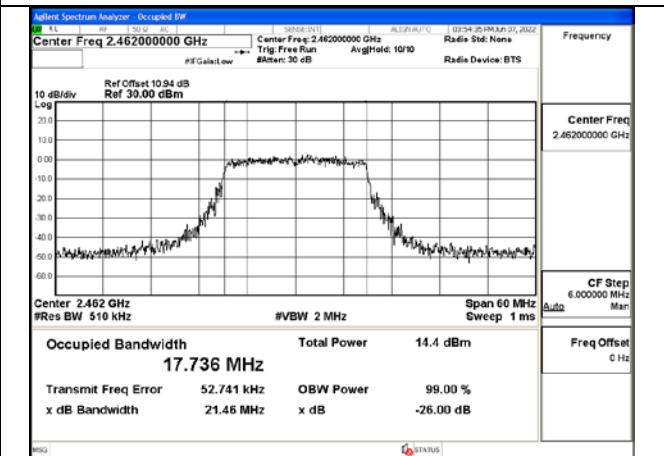

Test Mode:802.11n HT20 2462MHz Chain1