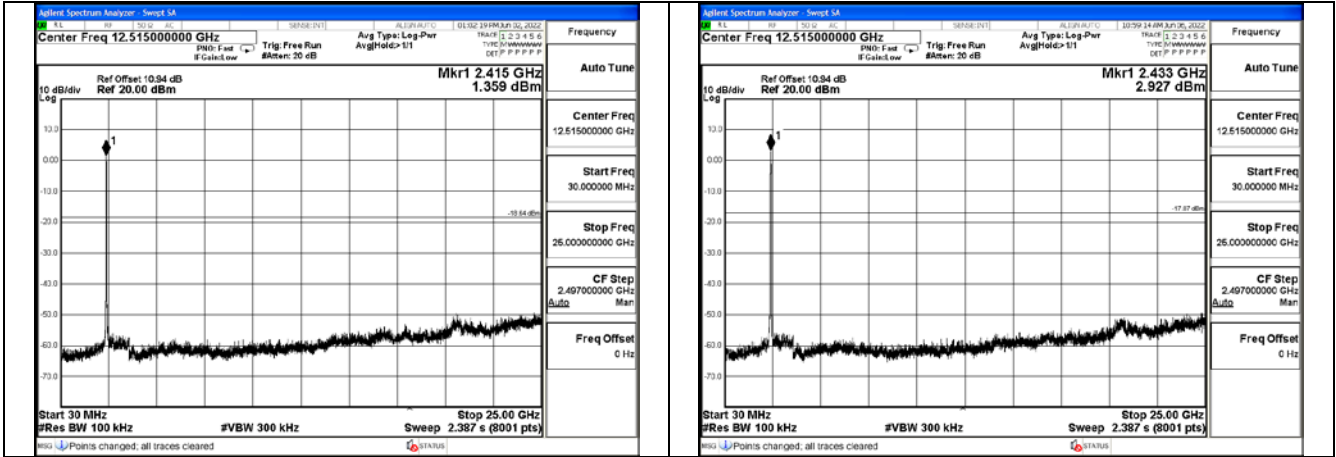

Test Mode: 802.11n HT40

Test Mode:802.11n HT40 2422MHz Chain0

Test Mode:802.11n HT40 2437MHz Chain0

Test Mode:802.11n HT40 2452MHz Chain0

Test Mode:802.11n HT40 2422MHz Chain1

Test Mode:802.11n HT40 2437MHz Chain1

Test Mode:802.11n HT40 2452MHz Chain1

Band edge measurement

Test Mode: 802.11b

Test Mode:802.11b 2412MHz Chain0

Test Mode:802.11b 2462MHz Chain0

Test Mode:802.11b 2412MHz Chain1

Test Mode:802.11b 2462MHz Chain1