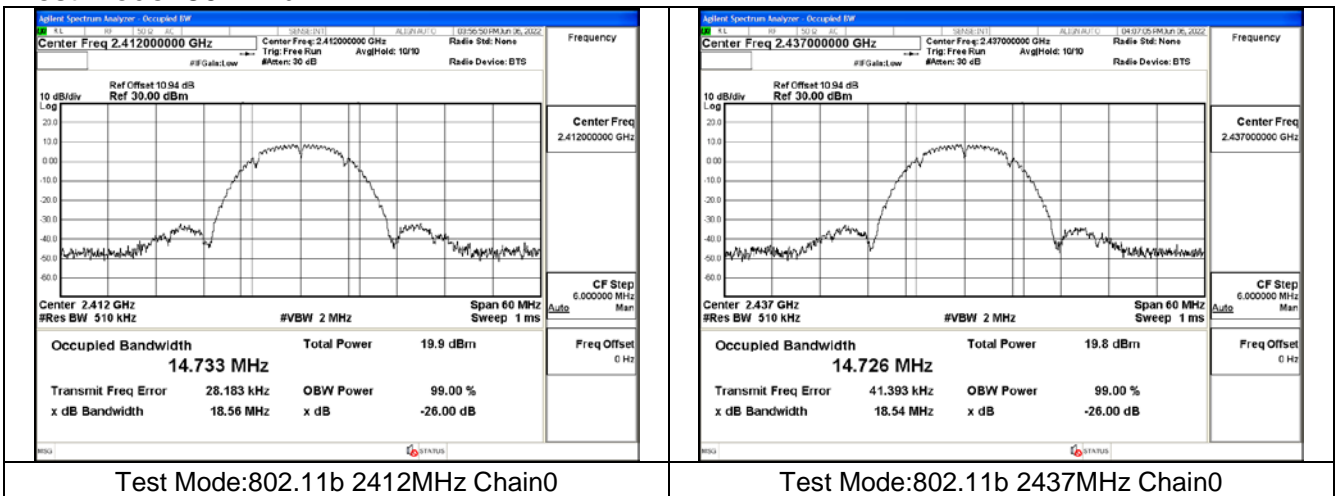

Test Mode: 802.11b