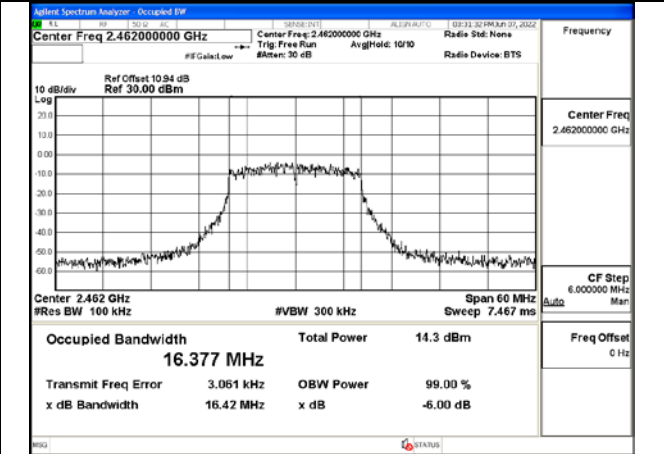

Test Mode:802.11g 2412MHz Chain0

Test Mode:802.11g 2437MHz Chain0

Test Mode:802.11g 2462MHz Chain0

Test Mode:802.11g 2412MHz Chain1

Test Mode:802.11g 2437MHz Chain1

Test Mode:802.11g 2462MHz Chain1

Test Mode: 802.11n HT20