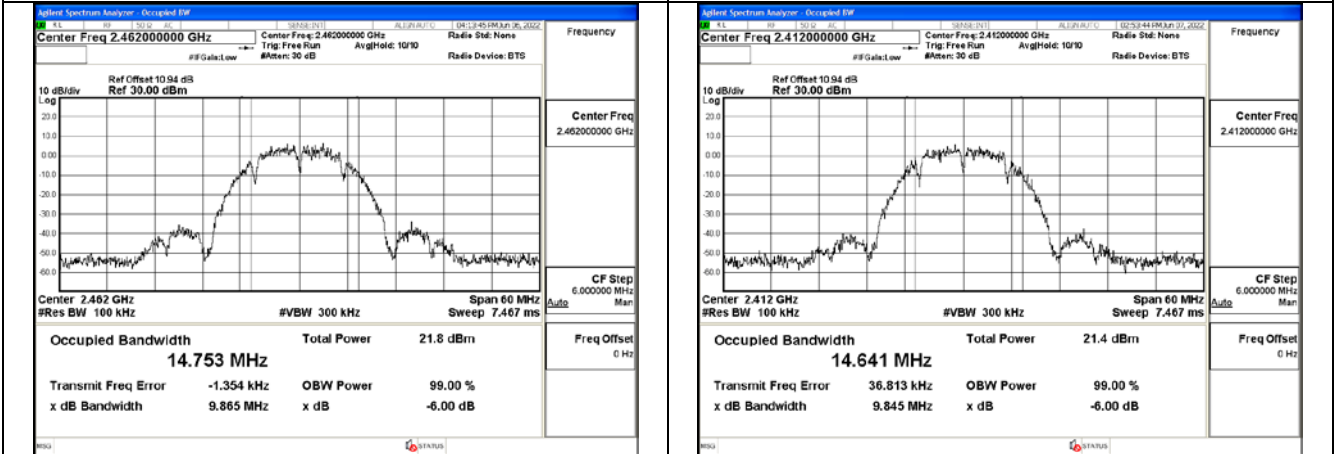

Test Mode:802.11b 2462MHz Chain0

Test Mode:802.11b 2412MHz Chain1