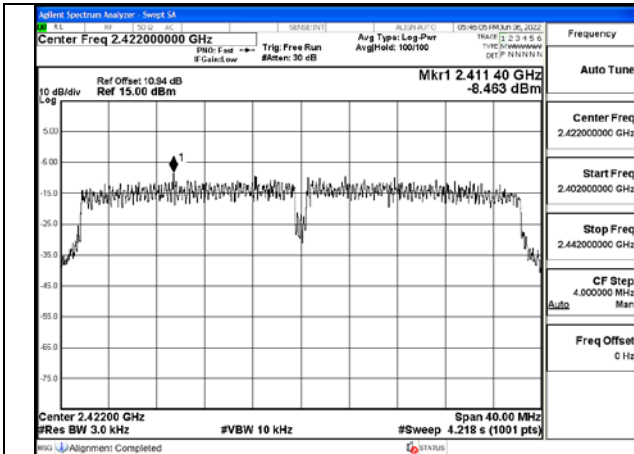

Test Mode: 802.11g

Test Mode:802.11g 2412MHz Chain0

Test Mode:802.11g 2437MHz Chain0

Test Mode:802.11g 2462MHz Chain0

Test Mode:802.11g 2412MHz Chain1

Test Mode:802.11g 2437MHz Chain1

Test Mode:802.11g 2462MHz Chain1

Test Mode: 802.11n HT20

Test Mode:802.11n HT20 2412MHz Chain0

Test Mode:802.11n HT20 2437MHz Chain0

Test Mode:802.11n HT20 2462MHz Chain0

Test Mode:802.11n HT20 2412MHz Chain1

Test Mode:802.11n HT20 2437MHz Chain1

Test Mode:802.11n HT20 2462MHz Chain1

Test Mode: 802.11n HT40

Test Mode:802.11n HT40 2422MHz Chain0

Test Mode:802.11n HT40 2437MHz Chain0

Test Mode:802.11n HT40 2452MHz Chain0

Test Mode:802.11n HT40 2422MHz Chain1