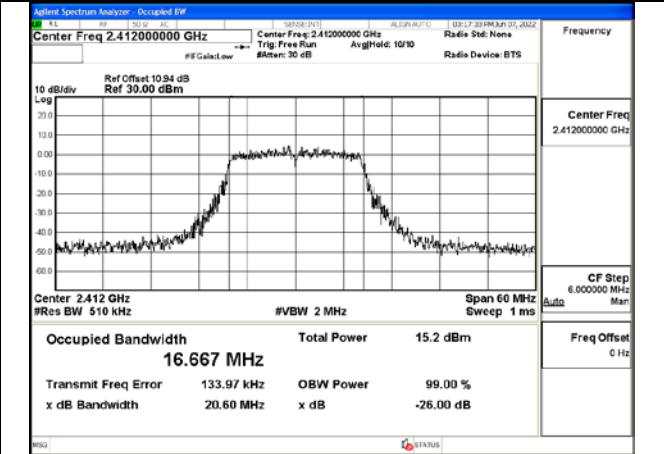

Test Mode:802.11g 2412MHz Chain1