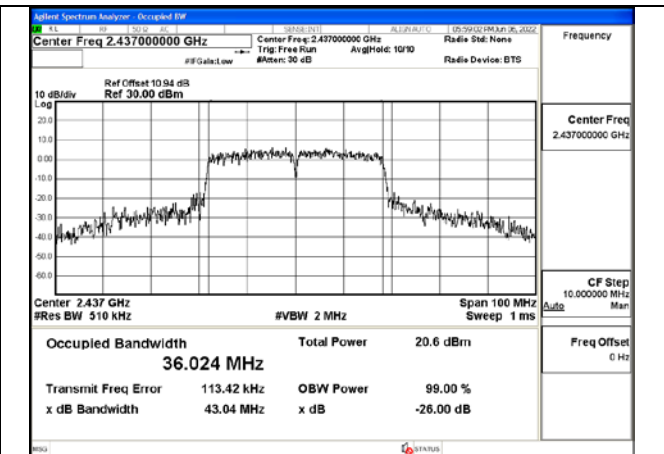

Test Mode:802.11n HT20 2462MHz Chain0

Test Mode:802.11n HT20 2412MHz Chain1

Test Mode:802.11n HT20 2437MHz Chain1

Test Mode:802.11n HT20 2462MHz Chain1

Test Mode: 802.11n HT40

Test Mode:802.11n HT40 2422MHz Chain0