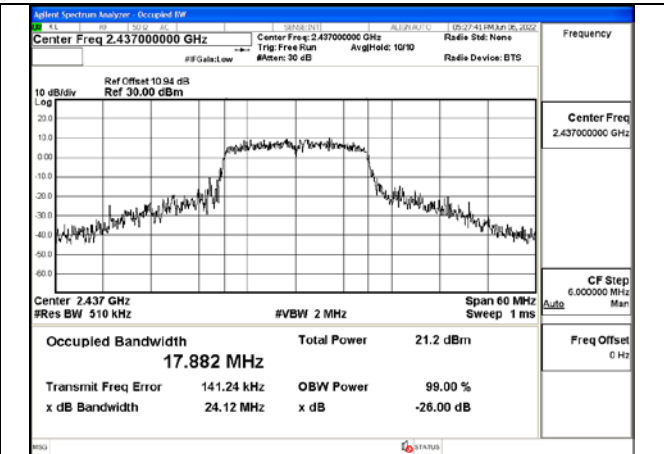

Test Mode:802.11g 2462MHz Chain0

Test Mode:802.11g 2412MHz Chain1

Test Mode:802.11g 2437MHz Chain1

Test Mode:802.11g 2462MHz Chain1

Test Mode: 802.11n HT20

Test Mode:802.11n HT20 2412MHz Chain0

Test Mode:802.11n HT20 2437MHz Chain0