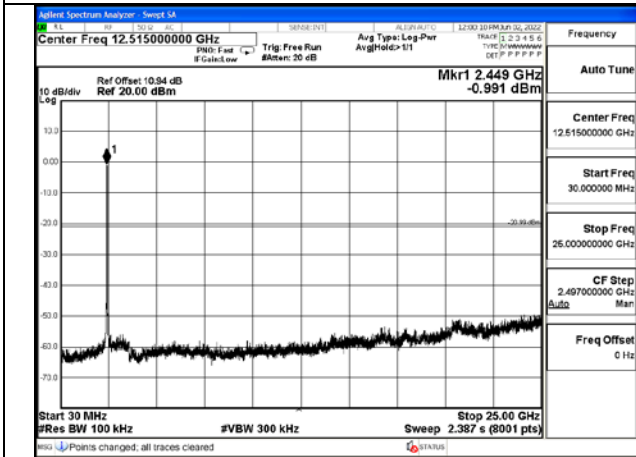

Test Mode: 802.11n HT40

Test Mode:802.11n HT40 2422MHz Chain0

Test Mode:802.11n HT40 2437MHz Chain0

Test Mode:802.11n HT40 2452MHz Chain0

Test Mode:802.11n HT40 2422MHz Chain1

Test Mode:802.11n HT40 2437MHz Chain1

Test Mode:802.11n HT40 2452MHz Chain1

Band edge measurement

Test Mode: 802.11b

Test Mode:802.11b 2412MHz Chain0

Test Mode:802.11b 2462MHz Chain0

Test Mode:802.11b 2412MHz Chain1

Test Mode:802.11b 2462MHz Chain1