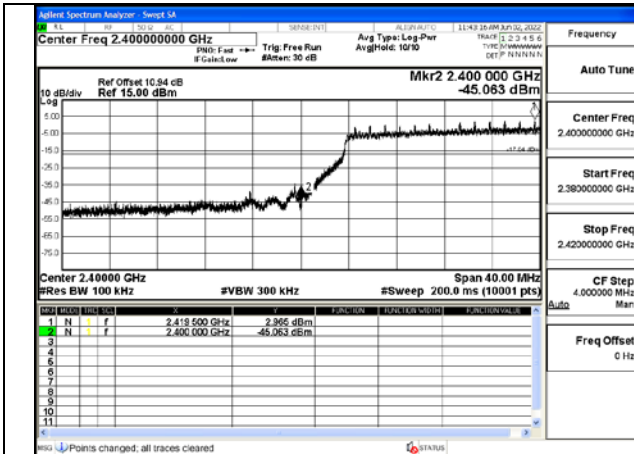

Test Mode: 802.11g

Test Mode:802.11g 2412MHz Chain0

Test Mode:802.11g 2462MHz Chain0

Test Mode:802.11g 2412MHz Chain1

Test Mode:802.11g 2462MHz Chain1

Test Mode: 802.11n HT20

Test Mode:802.11n HT20 2412MHz Chain0

Test Mode:802.11n HT20 2462MHz Chain0

Test Mode:802.11n HT20 2412MHz Chain1

Test Mode:802.11n HT20 2462MHz Chain1

Test Mode: 802.11n HT40

Test Mode:802.11n HT40 2422MHz Chain0

Test Mode:802.11n HT40 2452MHz Chain0

Test Mode:802.11n HT40 2422MHz Chain1

Test Mode:802.11n HT40 2452MHz Chain1

8822:

Offset 1.2dB = Temporary antenna connector loss 0.2dB+ Cable loss 1.0dB

Duty Cycle

Modulation Type	Frequency (MHz)	Antenna	Duty Cycle	Correction Factor(dB)
802.11b	2412	Chain0	97.75%	0.10
802.11b	2412	Chain1	97.80%	0.10
802.11g	2412	Chain0	87.34%	0.59
802.11g	2412	Chain1	87.53%	0.58
802.11n HT20	2412	Chain0	87.36%	0.59
802.11n HT20	2412	Chain1	87.59%	0.58
802.11n HT40	2422	Chain0	79.18%	1.01
802.11n HT40	2422	Chain1	79.71%	0.98