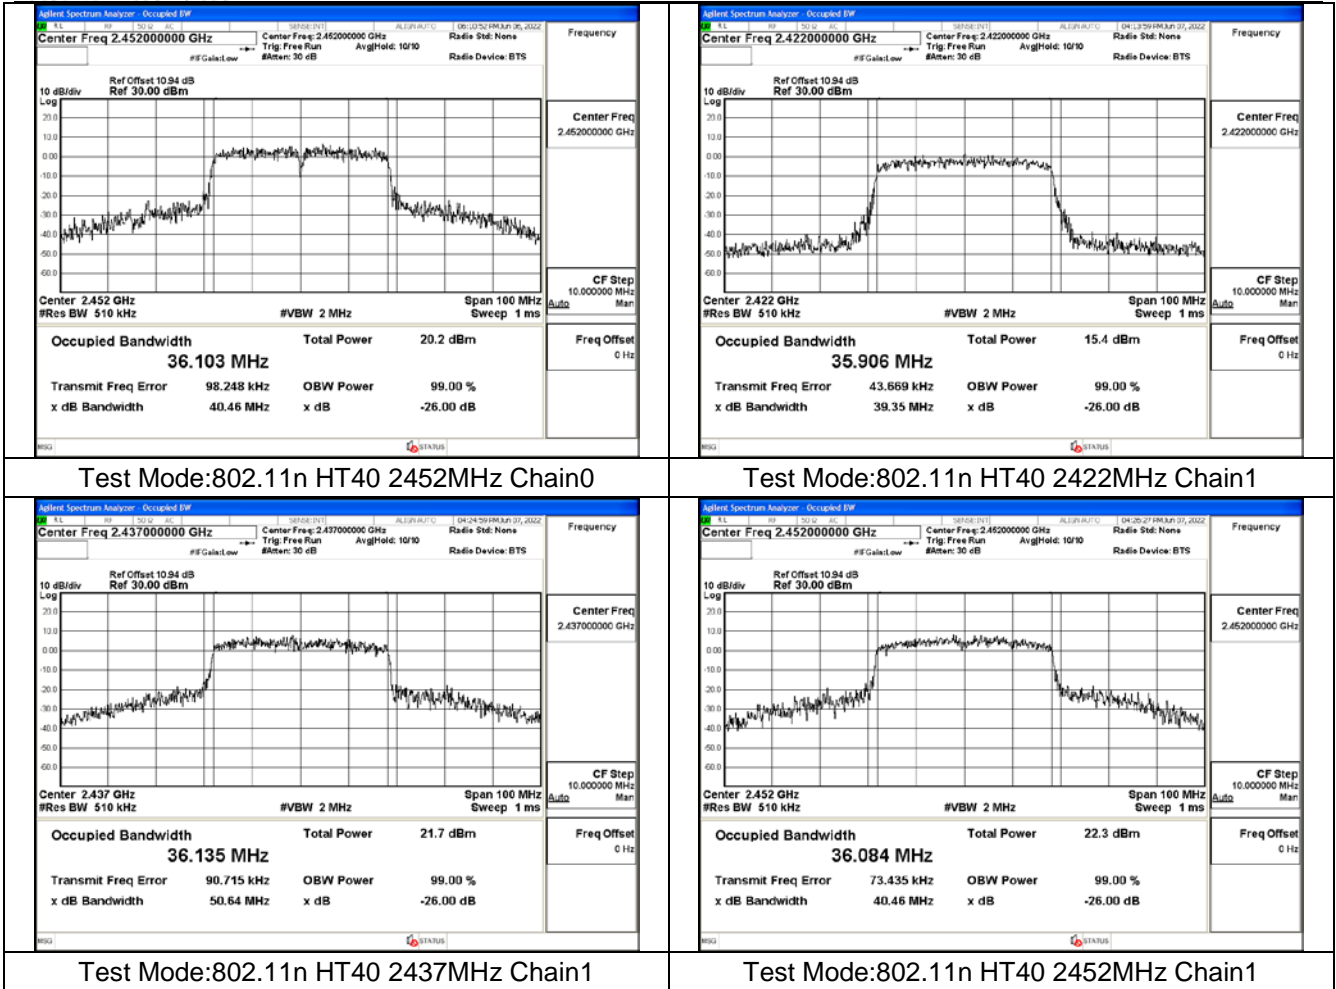

Test Mode:802.11g 2462MHz Chain0

Test Mode:802.11g 2412MHz Chain1

Test Mode:802.11g 2437MHz Chain1

Test Mode:802.11g 2462MHz Chain1

Test Mode: 802.11n HT20

Test Mode:802.11n HT20 2412MHz Chain0

Test Mode:802.11n HT20 2437MHz Chain0

Test Mode:802.11n HT20 2462MHz Chain0

Test Mode:802.11n HT20 2412MHz Chain1

Test Mode:802.11n HT20 2437MHz Chain1

Test Mode:802.11n HT20 2462MHz Chain1

Test Mode: 802.11n HT40

Test Mode:802.11n HT40 2422MHz Chain0

Test Mode:802.11n HT40 2437MHz Chain0

Transmitter Power Spectral Density

Test Mode	Antenna	Power Density(dBm)		
		Channel No.1 2412MHz	Channel No.6 2437MHz	Channel No.11 2462MHz
802.11b	Chain0	-4.661	-4.795	-4.424
802.11b	Chain1	-4.932	-5.777	-5.929
802.11g	Chain0	-6.694	-6.881	-6.971
802.11g	Chain1	-13.009	-13.598	-13.806
802.11n HT20	Chain0	-6.390	-6.699	-6.664
802.11n HT20	Chain1	-12.660	-13.246	-13.445
802.11n HT20	MIMO	-5.470	-5.830	-5.837