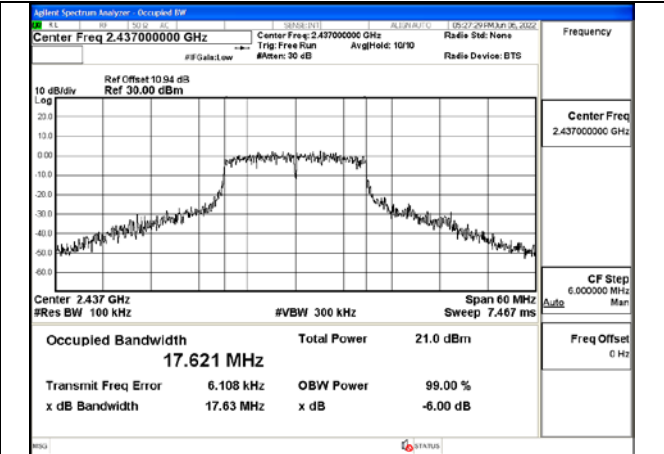

Test Mode:802.11g 2412MHz Chain0

Test Mode:802.11g 2437MHz Chain0

Test Mode:802.11g 2462MHz Chain0

Test Mode:802.11g 2412MHz Chain1

Test Mode:802.11g 2437MHz Chain1

Test Mode:802.11g 2462MHz Chain1

Test Mode: 802.11n HT20

Test Mode:802.11n HT20 2412MHz Chain0

Test Mode:802.11n HT20 2437MHz Chain0

Test Mode:802.11n HT20 2462MHz Chain0

Test Mode:802.11n HT20 2412MHz Chain1

Test Mode:802.11n HT20 2437MHz Chain1

Test Mode:802.11n HT20 2462MHz Chain1