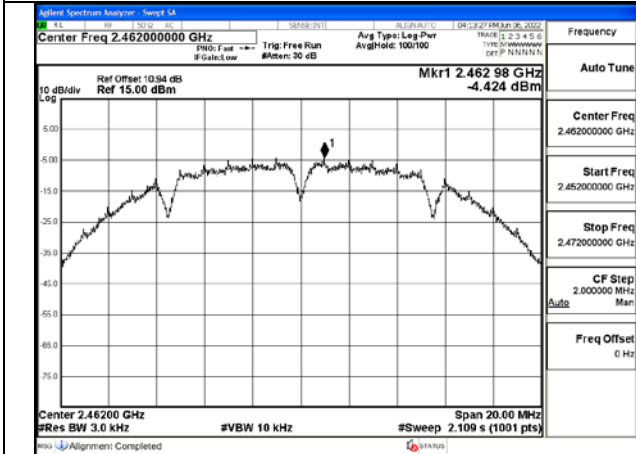

Test Mode:802.11b 2462MHz Chain0