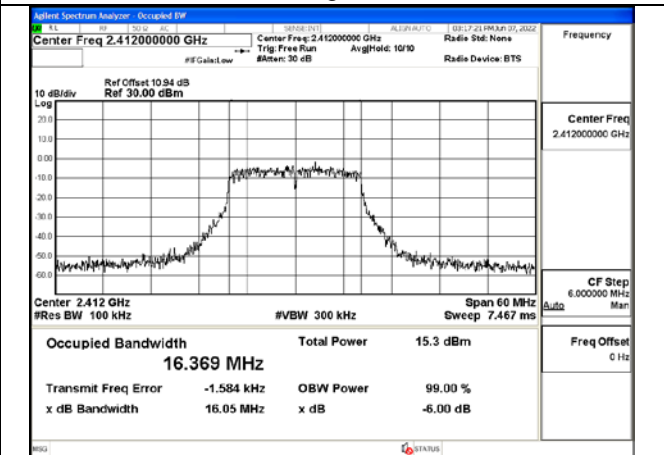

Test Mode:802.11g 2412MHz Chain1