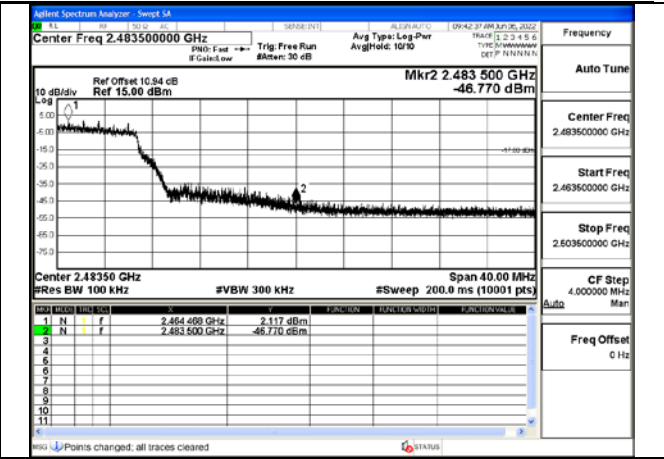

Test Mode:802.11n HT40 2452MHz Chain1

Band edge measurement

Test Mode: 802.11b

Test Mode:802.11b 2412MHz Chain0

Test Mode:802.11b 2462MHz Chain0

Test Mode:802.11b 2412MHz Chain1

Test Mode:802.11b 2462MHz Chain1

Test Mode: 802.11g

Test Mode:802.11g 2412MHz Chain0

Test Mode:802.11g 2462MHz Chain0

Test Mode:802.11g 2412MHz Chain1

Test Mode:802.11g 2462MHz Chain1

Test Mode: 802.11n HT20

Test Mode:802.11n HT20 2412MHz Chain0

Test Mode:802.11n HT20 2462MHz Chain0

Test Mode:802.11n HT20 2412MHz Chain1

Test Mode:802.11n HT20 2462MHz Chain1

Test Mode: 802.11n HT40

Test Mode:802.11n HT40 2422MHz Chain0

Test Mode:802.11n HT40 2452MHz Chain0