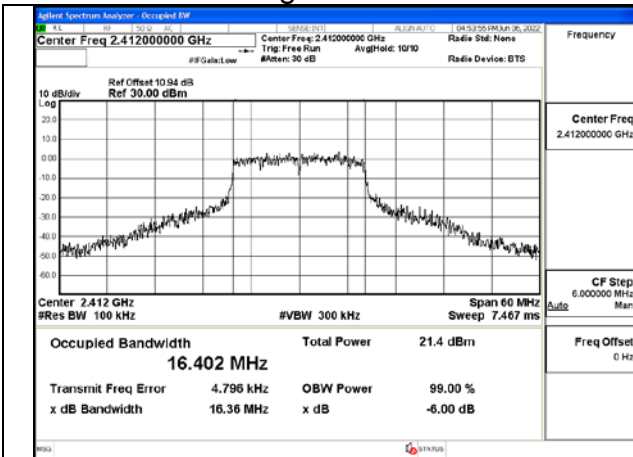

Test Mode:802.11b 2412MHz Chain0

Test Mode:802.11b 2437MHz Chain0

Test Mode:802.11b 2462MHz Chain0

Test Mode:802.11b 2412MHz Chain1

Test Mode:802.11b 2437MHz Chain1

Test Mode:802.11b 2462MHz Chain1

Test Mode: 802.11g

Test Mode:802.11g 2412MHz Chain0

Test Mode:802.11g 2437MHz Chain0

Test Mode:802.11g 2462MHz Chain0

Test Mode:802.11g 2412MHz Chain1

Test Mode:802.11g 2437MHz Chain1

Test Mode:802.11g 2462MHz Chain1

Test Mode: 802.11n HT20