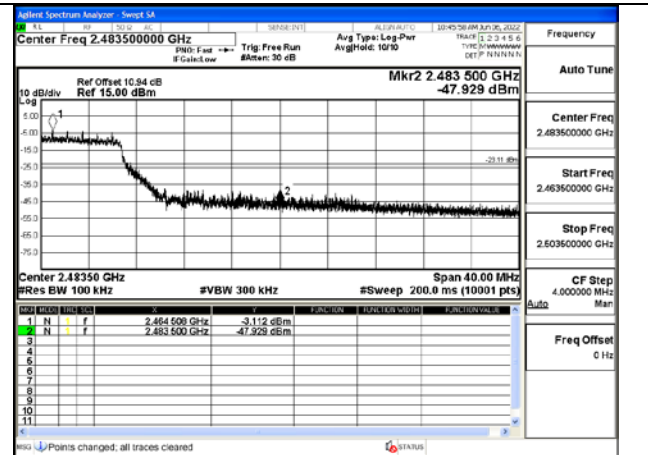

Test Mode: 802.11g

Test Mode:802.11g 2412MHz Chain0

Test Mode:802.11g 2462MHz Chain0

Test Mode:802.11g 2412MHz Chain1

Test Mode:802.11g 2462MHz Chain1

Test Mode: 802.11n HT20

Test Mode:802.11n HT20 2412MHz Chain0

Test Mode:802.11n HT20 2462MHz Chain0

Test Mode:802.11n HT20 2412MHz Chain1

Test Mode:802.11n HT20 2462MHz Chain1

Test Mode: 802.11n HT40

Test Mode:802.11n HT40 2422MHz Chain0

Test Mode:802.11n HT40 2452MHz Chain0

Test Mode:802.11n HT40 2422MHz Chain1

Test Mode:802.11n HT40 2452MHz Chain1

8822:

Offset 1.2dB = Temporary antenna connector loss 0.2dB+ Cable loss 1.0dB

Duty Cycle

Modulation Type	Frequency (MHz)	Antenna	Duty Cycle	Correction Factor(dB)
802.11b	2412	Chain0	97.75%	0.10
802.11b	2412	Chain1	97.80%	0.10
802.11g	2412	Chain0	87.34%	0.59
802.11g	2412	Chain1	87.53%	0.58
802.11n HT20	2412	Chain0	87.36%	0.59
802.11n HT20	2412	Chain1	87.59%	0.58
802.11n HT40	2422	Chain0	79.18%	1.01
802.11n HT40	2422	Chain1	79.71%	0.98