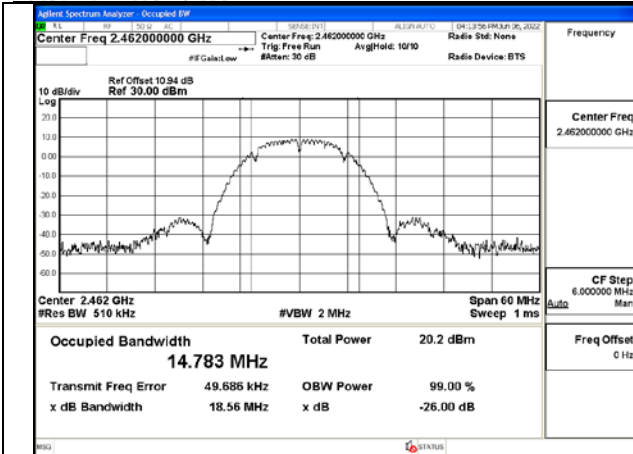

Test Mode:802.11b 2462MHz Chain0