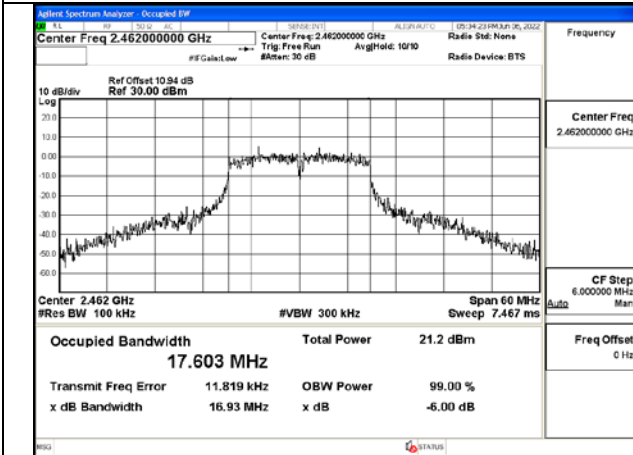

Test Mode:802.11g 2412MHz Chain0

Test Mode:802.11g 2437MHz Chain0

Test Mode:802.11g 2462MHz Chain0

Test Mode:802.11g 2412MHz Chain1

Test Mode:802.11g 2437MHz Chain1

Test Mode:802.11g 2462MHz Chain1

Test Mode: 802.11n HT20

Test Mode:802.11n HT20 2412MHz Chain0

Test Mode:802.11n HT20 2437MHz Chain0

Test Mode:802.11n HT20 2462MHz Chain0

Test Mode:802.11n HT20 2412MHz Chain1

Test Mode:802.11n HT20 2437MHz Chain1

Test Mode:802.11n HT20 2462MHz Chain1