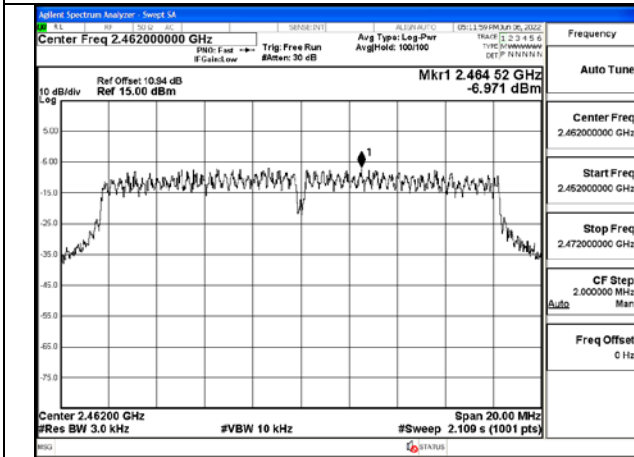

Test Mode: 802.11b

Test Mode:802.11b 2412MHz Chain0

Test Mode:802.11b 2437MHz Chain0

Test Mode:802.11b 2462MHz Chain0

Test Mode:802.11b 2412MHz Chain1

Test Mode:802.11b 2437MHz Chain1

Test Mode:802.11b 2462MHz Chain1

Test Mode: 802.11g

Test Mode:802.11g 2412MHz Chain0

Test Mode:802.11g 2437MHz Chain0

Test Mode:802.11g 2462MHz Chain0

Test Mode:802.11g 2412MHz Chain1

Test Mode:802.11g 2437MHz Chain1

Test Mode:802.11g 2462MHz Chain1