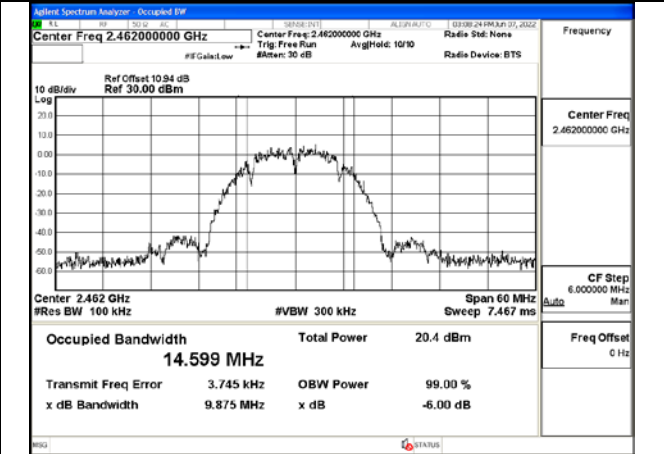

Test Mode:802.11b 2412MHz Chain0

Test Mode:802.11b 2437MHz Chain0

Test Mode:802.11b 2462MHz Chain0

Test Mode:802.11b 2412MHz Chain1

Test Mode:802.11b 2437MHz Chain1

Test Mode:802.11b 2462MHz Chain1

Test Mode: 802.11g