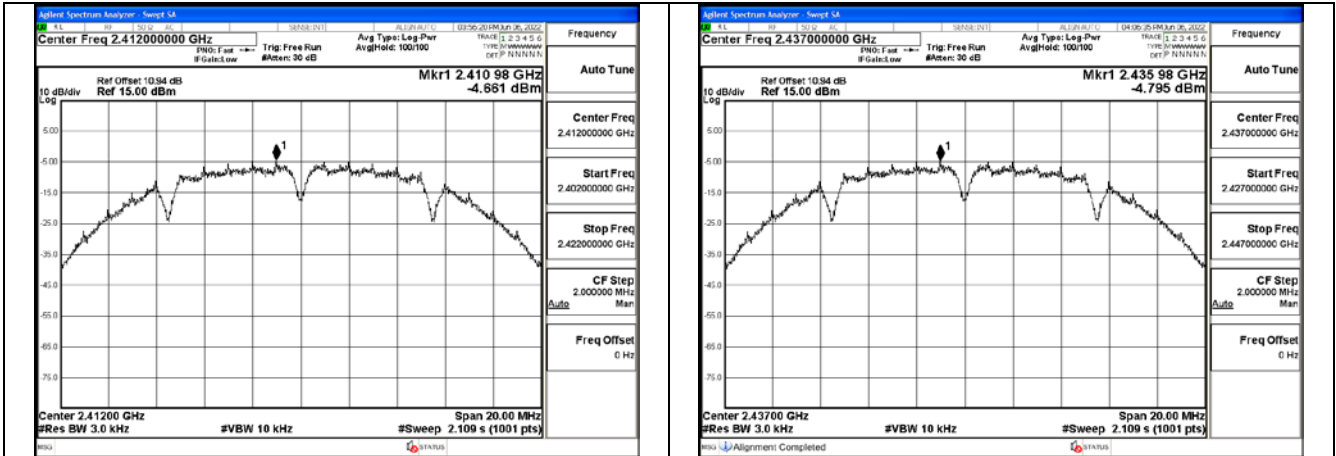

Test Mode: 802.11b

Test Mode:802.11b 2412MHz Chain0

Test Mode:802.11b 2437MHz Chain0