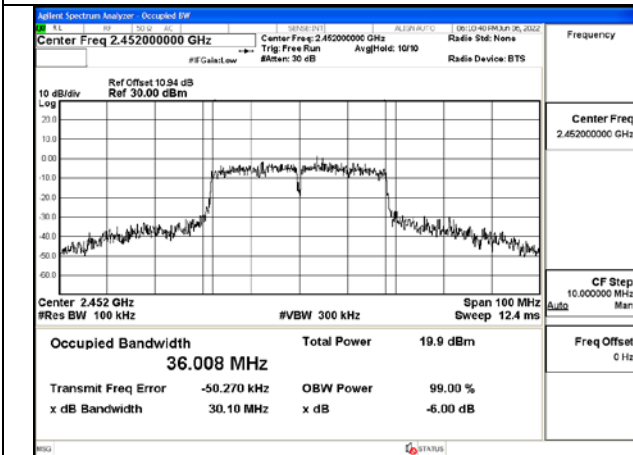

Test Mode:802.11n HT40 2452MHz Chain0