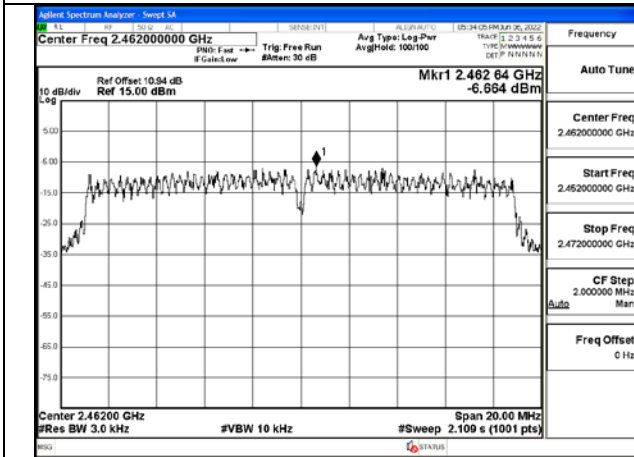

Test Mode: 802.11b

Test Mode:802.11b 2412MHz Chain0

Test Mode:802.11b 2437MHz Chain0

Test Mode:802.11b 2462MHz Chain0

Test Mode:802.11b 2412MHz Chain1

Test Mode:802.11b 2437MHz Chain1

Test Mode:802.11b 2462MHz Chain1

Test Mode: 802.11g

Test Mode:802.11g 2412MHz Chain0

Test Mode:802.11g 2437MHz Chain0

Test Mode:802.11g 2462MHz Chain0

Test Mode:802.11g 2412MHz Chain1

Test Mode:802.11g 2437MHz Chain1

Test Mode:802.11g 2462MHz Chain1

Test Mode: 802.11n HT20

Test Mode:802.11n HT20 2412MHz Chain0

Test Mode:802.11n HT20 2437MHz Chain0

Test Mode:802.11n HT20 2462MHz Chain0

Test Mode:802.11n HT20 2412MHz Chain1

Test Mode:802.11n HT20 2437MHz Chain1