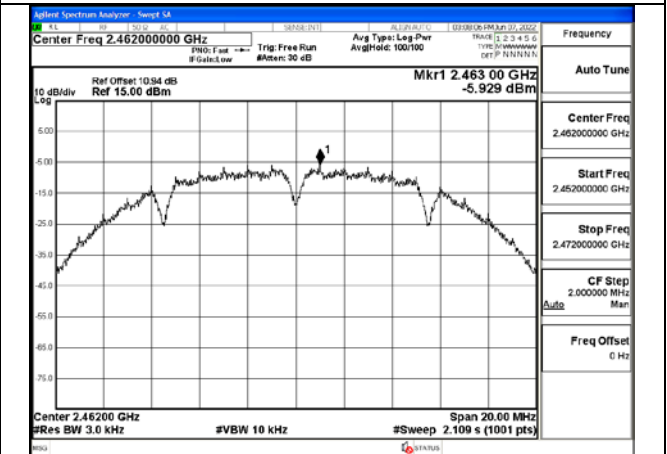

Test Mode: 802.11b

Test Mode:802.11b 2412MHz Chain0

Test Mode:802.11b 2437MHz Chain0

Test Mode:802.11b 2462MHz Chain0

Test Mode:802.11b 2412MHz Chain1

Test Mode:802.11b 2437MHz Chain1

Test Mode:802.11b 2462MHz Chain1