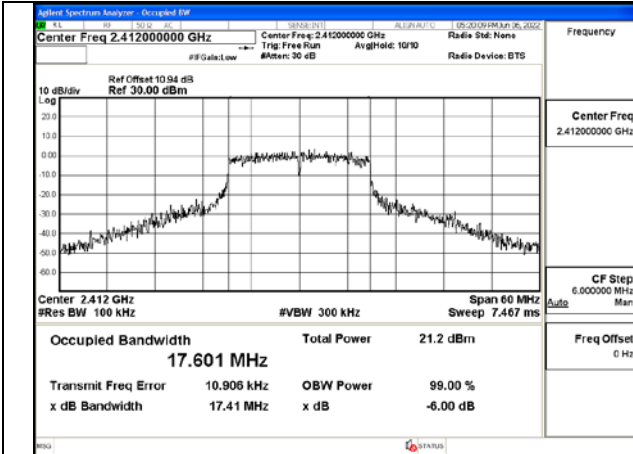

Test Mode:802.11g 2412MHz Chain0

Test Mode:802.11g 2437MHz Chain0

Test Mode:802.11g 2462MHz Chain0

Test Mode:802.11g 2412MHz Chain1

Test Mode:802.11g 2437MHz Chain1

Test Mode:802.11g 2462MHz Chain1

Test Mode: 802.11n HT20

Test Mode:802.11n HT20 2412MHz Chain0

Test Mode:802.11n HT20 2437MHz Chain0

Test Mode:802.11n HT20 2462MHz Chain0

Test Mode:802.11n HT20 2412MHz Chain1

Test Mode:802.11n HT20 2437MHz Chain1

Test Mode:802.11n HT20 2462MHz Chain1