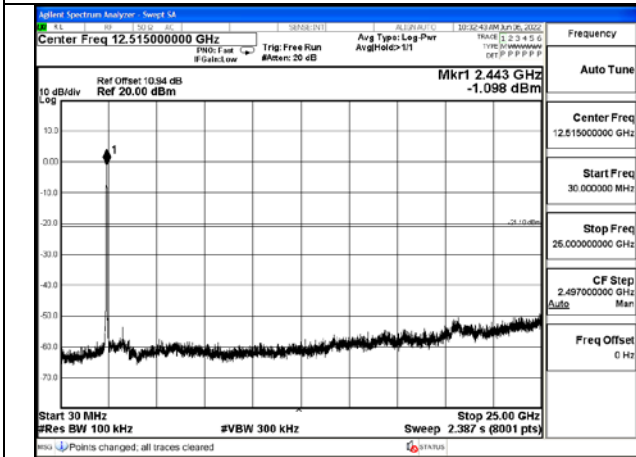

Test Mode: 802.11n HT40

Test Mode:802.11n HT40 2422MHz Chain0

Test Mode:802.11n HT40 2437MHz Chain0

Test Mode:802.11n HT40 2452MHz Chain0

Test Mode:802.11n HT40 2422MHz Chain1

Test Mode:802.11n HT40 2437MHz Chain1

Test Mode:802.11n HT40 2452MHz Chain1

Band edge measurement

Test Mode: 802.11b

Test Mode:802.11b 2412MHz Chain0

Test Mode:802.11b 2462MHz Chain0

Test Mode:802.11b 2412MHz Chain1

Test Mode:802.11b 2462MHz Chain1