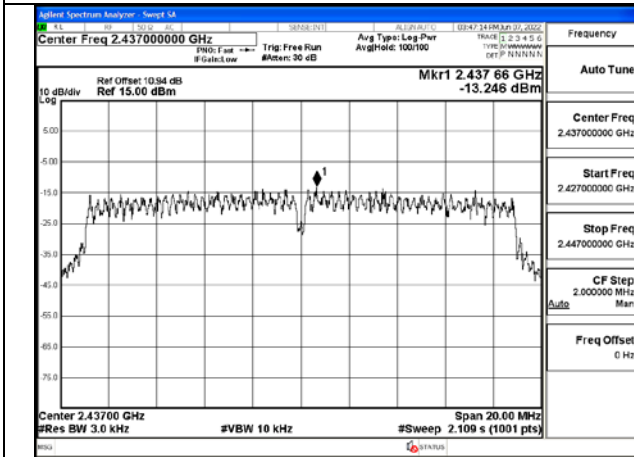

Test Mode: 802.11g

Test Mode:802.11g 2412MHz Chain0

Test Mode:802.11g 2437MHz Chain0

Test Mode:802.11g 2462MHz Chain0

Test Mode:802.11g 2412MHz Chain1

Test Mode:802.11g 2437MHz Chain1

Test Mode:802.11g 2462MHz Chain1

Test Mode: 802.11n HT20

Test Mode:802.11n HT20 2412MHz Chain0

Test Mode:802.11n HT20 2437MHz Chain0

Test Mode:802.11n HT20 2462MHz Chain0

Test Mode:802.11n HT20 2412MHz Chain1

Test Mode:802.11n HT20 2437MHz Chain1

Test Mode:802.11n HT20 2462MHz Chain1

Test Mode: 802.11n HT40

Test Mode:802.11n HT40 2422MHz Chain0

Test Mode:802.11n HT40 2437MHz Chain0

Test Mode:802.11n HT40 2452MHz Chain0

Test Mode:802.11n HT40 2422MHz Chain1