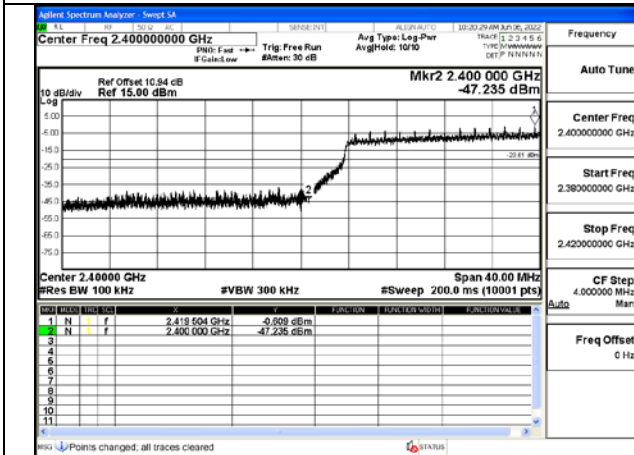

Test Mode: 802.11g

Test Mode:802.11g 2412MHz Chain0

Test Mode:802.11g 2462MHz Chain0

Test Mode:802.11g 2412MHz Chain1

Test Mode:802.11g 2462MHz Chain1

Test Mode: 802.11n HT20

Test Mode:802.11n HT20 2412MHz Chain0

Test Mode:802.11n HT20 2462MHz Chain0

Test Mode:802.11n HT20 2412MHz Chain1

Test Mode:802.11n HT20 2462MHz Chain1

Test Mode: 802.11n HT40

Test Mode:802.11n HT40 2422MHz Chain0

Test Mode:802.11n HT40 2452MHz Chain0

Test Mode:802.11n HT40 2422MHz Chain1

Test Mode:802.11n HT40 2452MHz Chain1

8822:

Offset 1.2dB = Temporary antenna connector loss 0.2dB+ Cable loss 1.0dB

Duty Cycle

Modulation Type	Frequency (MHz)	Antenna	Duty Cycle	Correction Factor(dB)
802.11b	2412	Chain0	97.75%	0.10
802.11b	2412	Chain1	97.80%	0.10
802.11g	2412	Chain0	87.34%	0.59
802.11g	2412	Chain1	87.53%	0.58
802.11n HT20	2412	Chain0	87.36%	0.59
802.11n HT20	2412	Chain1	87.59%	0.58
802.11n HT40	2422	Chain0	79.18%	1.01
802.11n HT40	2422	Chain1	79.71%	0.98