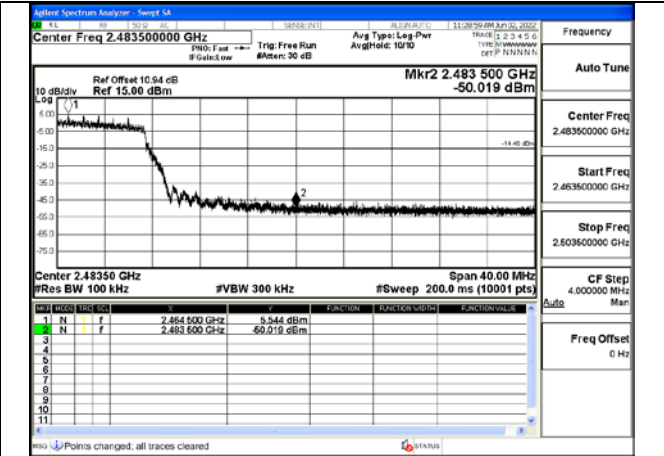

Test Mode:802.11n HT40 2452MHz Chain1

Band edge measurement

Test Mode: 802.11b

Test Mode:802.11b 2412MHz Chain0

Test Mode:802.11b 2462MHz Chain0

Test Mode:802.11b 2412MHz Chain1

Test Mode:802.11b 2462MHz Chain1

Test Mode: 802.11g

Test Mode:802.11g 2412MHz Chain0

Test Mode:802.11g 2462MHz Chain0

Test Mode:802.11g 2412MHz Chain1

Test Mode:802.11g 2462MHz Chain1

Test Mode: 802.11n HT20

Test Mode:802.11n HT20 2412MHz Chain0

Test Mode:802.11n HT20 2462MHz Chain0

Test Mode:802.11n HT20 2412MHz Chain1

Test Mode:802.11n HT20 2462MHz Chain1

Test Mode: 802.11n HT40

Test Mode:802.11n HT40 2422MHz Chain0

Test Mode:802.11n HT40 2452MHz Chain0