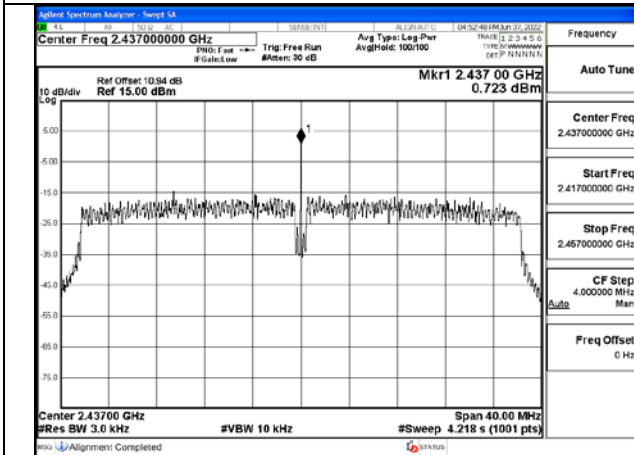

Test Mode:802.11n HT20 2462MHz Chain1

Test Mode: 802.11n HT40

Test Mode:802.11n HT40 2422MHz Chain0

Test Mode:802.11n HT40 2437MHz Chain0

Test Mode:802.11n HT40 2452MHz Chain0

Test Mode:802.11n HT40 2422MHz Chain1

Test Mode:802.11n HT40 2437MHz Chain1

Test Mode:802.11n HT40 2452MHz Chain1