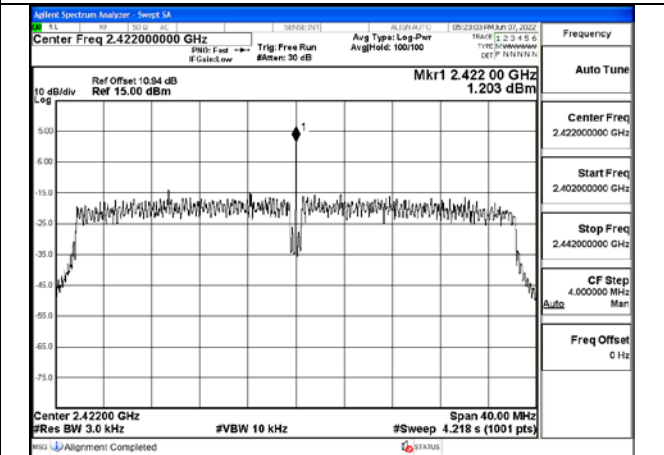

Test Mode: 802.11n HT20

Test Mode:802.11n HT20 2412MHz Chain0

Test Mode:802.11n HT20 2437MHz Chain0

Test Mode:802.11n HT20 2462MHz Chain0

Test Mode:802.11n HT20 2412MHz Chain1

Test Mode:802.11n HT20 2437MHz Chain1

Test Mode:802.11n HT20 2462MHz Chain1

Test Mode: 802.11n HT40

Test Mode:802.11n HT40 2422MHz Chain0

Test Mode:802.11n HT40 2437MHz Chain0

Test Mode:802.11n HT40 2452MHz Chain0

Test Mode:802.11n HT40 2422MHz Chain1

Test Mode:802.11n HT40 2437MHz Chain1

Test Mode:802.11n HT40 2452MHz Chain1