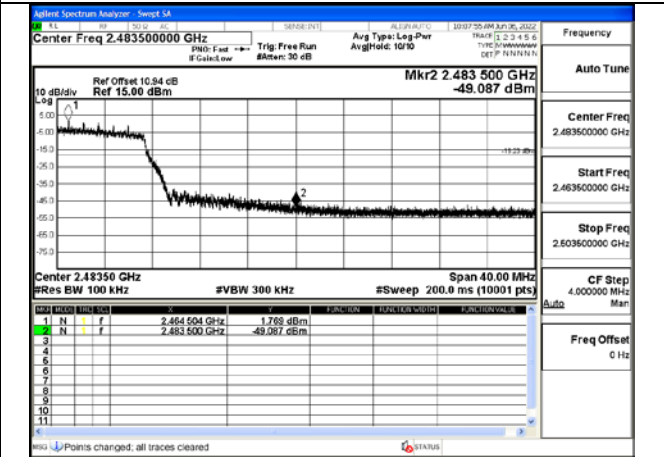

Test Mode:802.11n HT40 2452MHz Chain1

Band edge measurement

Test Mode: 802.11b

Test Mode:802.11b 2412MHz Chain0

Test Mode:802.11b 2462MHz Chain0

Test Mode:802.11b 2412MHz Chain1

Test Mode:802.11b 2462MHz Chain1

Test Mode: 802.11g

Test Mode:802.11g 2412MHz Chain0

Test Mode:802.11g 2462MHz Chain0

Test Mode:802.11g 2412MHz Chain1

Test Mode:802.11g 2462MHz Chain1

Test Mode: 802.11n HT20

Test Mode:802.11n HT20 2412MHz Chain0

Test Mode:802.11n HT20 2462MHz Chain0

Test Mode:802.11n HT20 2412MHz Chain1

Test Mode:802.11n HT20 2462MHz Chain1

Test Mode: 802.11n HT40

Test Mode:802.11n HT40 2422MHz Chain0

Test Mode:802.11n HT40 2452MHz Chain0