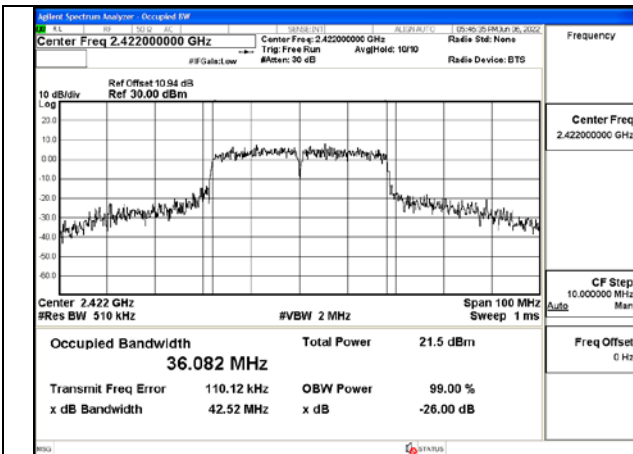

Test Mode:802.11n HT20 2462MHz Chain0

Test Mode:802.11n HT20 2412MHz Chain1

Test Mode:802.11n HT20 2437MHz Chain1

Test Mode:802.11n HT20 2462MHz Chain1

Test Mode: 802.11n HT40

Test Mode:802.11n HT40 2422MHz Chain0