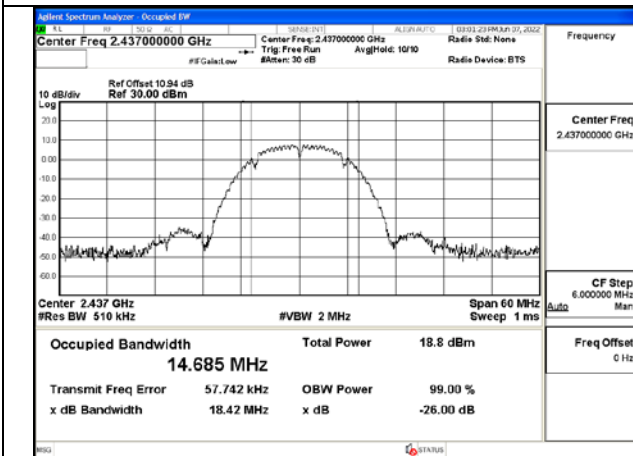

Test Mode:802.11b 2462MHz Chain0

Test Mode:802.11b 2412MHz Chain1

Test Mode:802.11b 2437MHz Chain1

Test Mode:802.11b 2462MHz Chain1

Test Mode: 802.11g

Test Mode:802.11g 2412MHz Chain0

Test Mode:802.11g 2437MHz Chain0