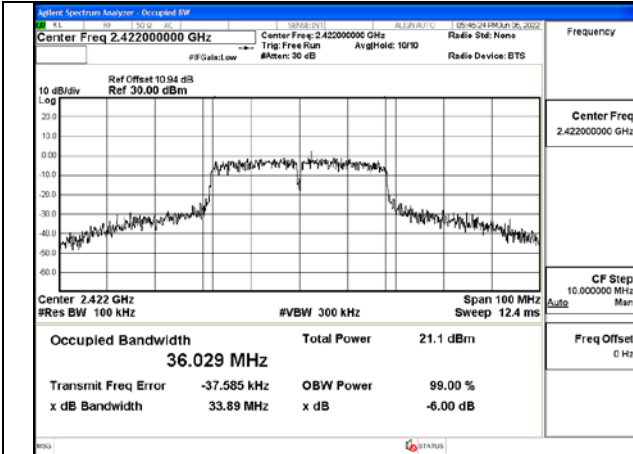

Test Mode: 802.11n HT40

Test Mode:802.11n HT40 2422MHz Chain0