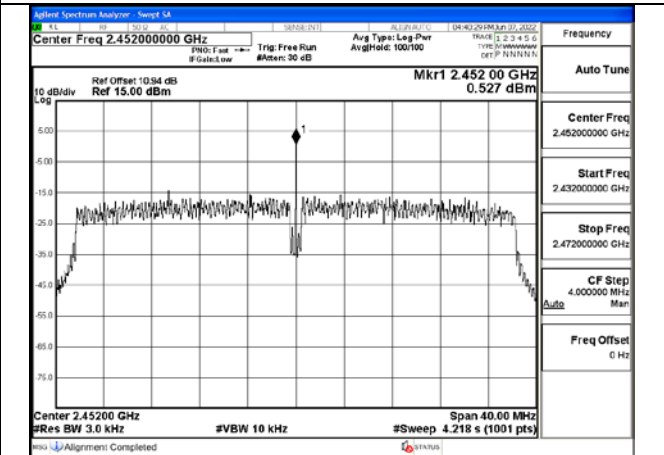

Test Mode: 802.11n HT20

Test Mode:802.11n HT20 2412MHz Chain0

Test Mode:802.11n HT20 2437MHz Chain0

Test Mode:802.11n HT20 2462MHz Chain0

Test Mode:802.11n HT20 2412MHz Chain1

Test Mode:802.11n HT20 2437MHz Chain1

Test Mode:802.11n HT20 2462MHz Chain1

Test Mode: 802.11n HT40

Test Mode:802.11n HT40 2422MHz Chain0

Test Mode:802.11n HT40 2437MHz Chain0

Test Mode:802.11n HT40 2452MHz Chain0

Test Mode:802.11n HT40 2422MHz Chain1

Test Mode:802.11n HT40 2437MHz Chain1

Test Mode:802.11n HT40 2452MHz Chain1