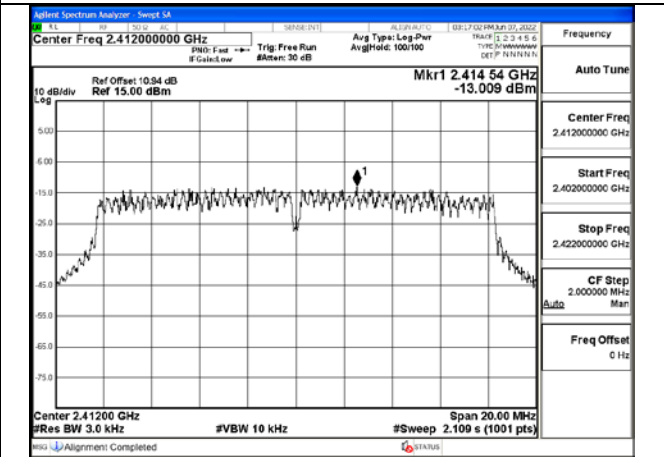

Test Mode: 802.11b

Test Mode:802.11b 2412MHz Chain0

Test Mode:802.11b 2437MHz Chain0

Test Mode:802.11b 2462MHz Chain0

Test Mode:802.11b 2412MHz Chain1

Test Mode:802.11b 2437MHz Chain1

Test Mode:802.11b 2462MHz Chain1

Test Mode: 802.11g

Test Mode:802.11g 2412MHz Chain0

Test Mode:802.11g 2437MHz Chain0

Test Mode:802.11g 2462MHz Chain0

Test Mode:802.11g 2412MHz Chain1

Test Mode:802.11g 2437MHz Chain1

Test Mode:802.11g 2462MHz Chain1