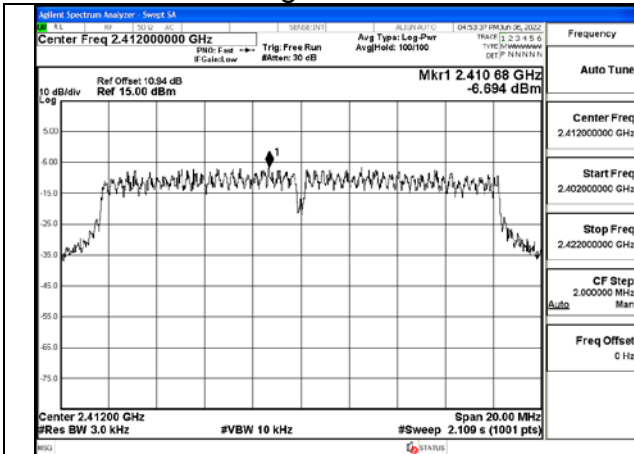

Test Mode: 802.11b

Test Mode:802.11b 2412MHz Chain0

Test Mode:802.11b 2437MHz Chain0

Test Mode:802.11b 2462MHz Chain0

Test Mode:802.11b 2412MHz Chain1

Test Mode:802.11b 2437MHz Chain1

Test Mode:802.11b 2462MHz Chain1

Test Mode: 802.11g

Test Mode:802.11g 2412MHz Chain0

Test Mode:802.11g 2437MHz Chain0

Test Mode:802.11g 2462MHz Chain0

Test Mode:802.11g 2412MHz Chain1

Test Mode:802.11g 2437MHz Chain1

Test Mode:802.11g 2462MHz Chain1