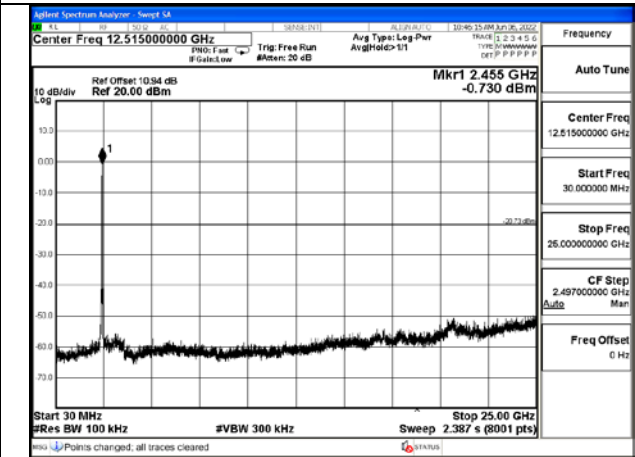

Test Mode: 802.11n HT40

Test Mode:802.11n HT40 2422MHz Chain0

Test Mode:802.11n HT40 2437MHz Chain0

Test Mode:802.11n HT40 2452MHz Chain0

Test Mode:802.11n HT40 2422MHz Chain1

Test Mode:802.11n HT40 2437MHz Chain1

Test Mode:802.11n HT40 2452MHz Chain1

Band edge measurement

Test Mode: 802.11b

Test Mode:802.11b 2412MHz Chain0

Test Mode:802.11b 2462MHz Chain0

Test Mode:802.11b 2412MHz Chain1

Test Mode:802.11b 2462MHz Chain1