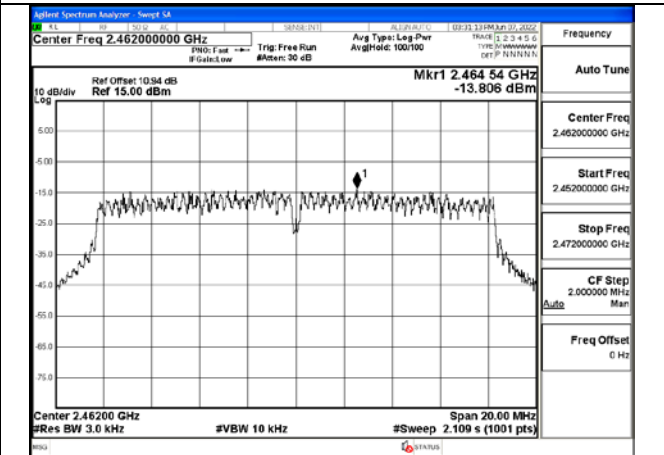

Test Mode: 802.11b

Test Mode:802.11b 2412MHz Chain0

Test Mode:802.11b 2437MHz Chain0

Test Mode:802.11b 2462MHz Chain0

Test Mode:802.11b 2412MHz Chain1

Test Mode:802.11b 2437MHz Chain1

Test Mode:802.11b 2462MHz Chain1

Test Mode: 802.11g

Test Mode:802.11g 2412MHz Chain0

Test Mode:802.11g 2437MHz Chain0

Test Mode:802.11g 2462MHz Chain0

Test Mode:802.11g 2412MHz Chain1

Test Mode:802.11g 2437MHz Chain1

Test Mode:802.11g 2462MHz Chain1

Test Mode: 802.11n HT20

Test Mode:802.11n HT20 2412MHz Chain0

Test Mode:802.11n HT20 2437MHz Chain0

Test Mode:802.11n HT20 2462MHz Chain0

Test Mode:802.11n HT20 2412MHz Chain1

Test Mode:802.11n HT20 2437MHz Chain1