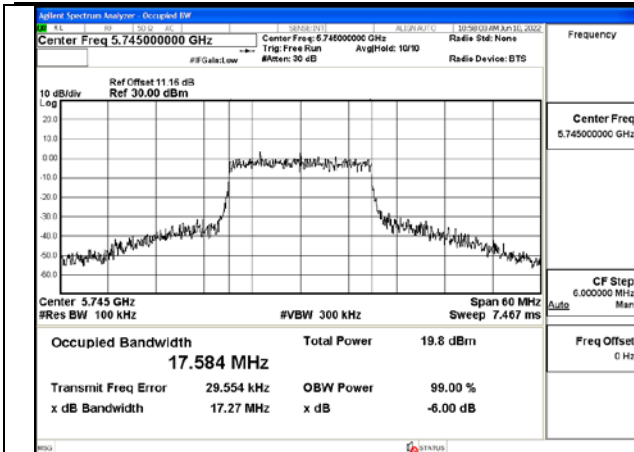

Test Mode:802.11a 5785MHz Chain0

Test Mode:802.11a 5825MHz Chain0

Test Mode:802.11a 5745MHz Chain1

Test Mode:802.11a 5785MHz Chain1

Test Mode:802.11a 5825MHz Chain1

Test Mode: 802.11n HT20

Test Mode:802.11n HT20 5745MHz Chain0