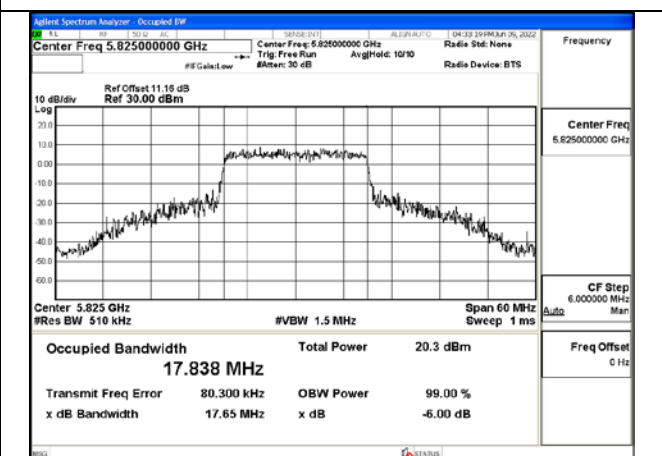

Test Mode:802.11n HT20 5785MHz Chain0

Test Mode:802.11n HT20 5825MHz Chain0

Test Mode:802.11n HT20 5745MHz Chain1

Test Mode:802.11n HT20 5785MHz Chain1

Test Mode:802.11n HT20 5825MHz Chain1

Test Mode: 802.11ac VHT20