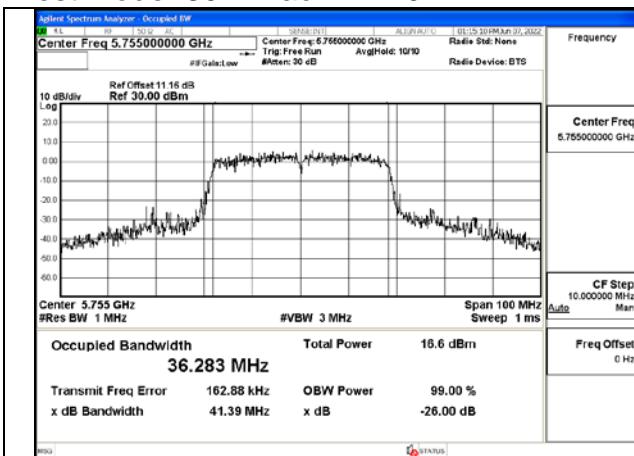

Test Mode:802.11n HT40 5795MHz Chain0

Test Mode:802.11n HT40 5755MHz Chain1

Test Mode:802.11n HT40 5795MHz Chain1

Test Mode: 802.11ac VHT40

Test Mode:802.11ac VHT40 5755MHz Chain0

Test Mode:802.11ac VHT40 5795MHz Chain0