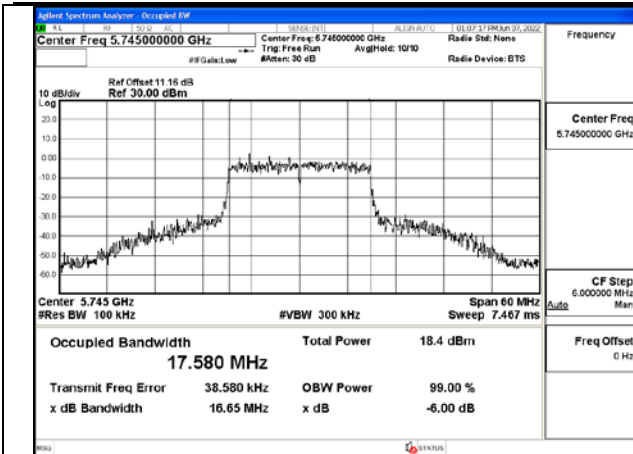

Test Mode:802.11n HT20 5785MHz Chain0

Test Mode:802.11n HT20 5825MHz Chain0

Test Mode:802.11n HT20 5745MHz Chain1

Test Mode:802.11n HT20 5785MHz Chain1

Test Mode:802.11n HT20 5825MHz Chain1

Test Mode: 802.11ac VHT20