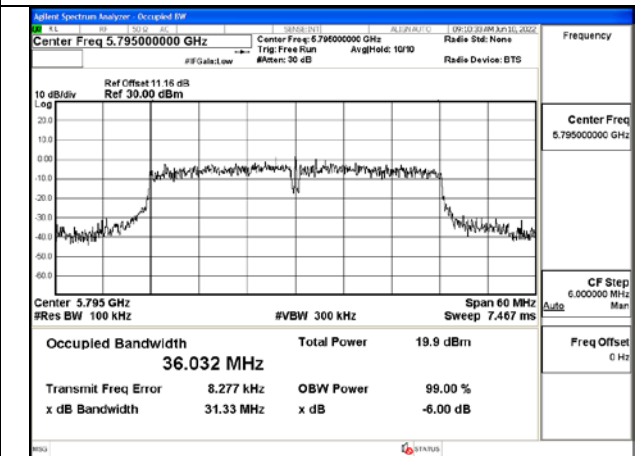

Test Mode: 802.11n HT40

Test Mode:802.11n HT40 5755MHz Chain0

Test Mode:802.11n HT40 5795MHz Chain0

Test Mode:802.11n HT40 5755MHz Chain1

Test Mode:802.11n HT40 5795MHz Chain1

Test Mode: 802.11ac VHT40

Test Mode:802.11ac VHT40 5755MHz Chain0