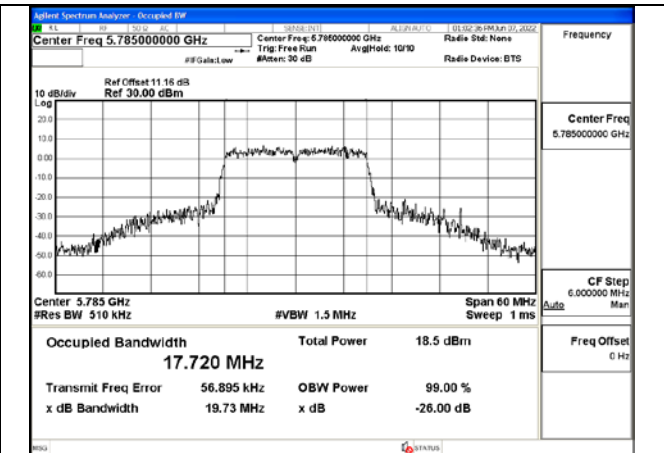

Test Mode:802.11a 5745MHz Chain1

Test Mode:802.11a 5785MHz Chain1

Test Mode:802.11a 5825MHz Chain1

Test Mode: 802.11n HT20

Test Mode:802.11n HT20 5745MHz Chain0

Test Mode:802.11n HT20 5785MHz Chain0

Test Mode:802.11n HT20 5825MHz Chain0