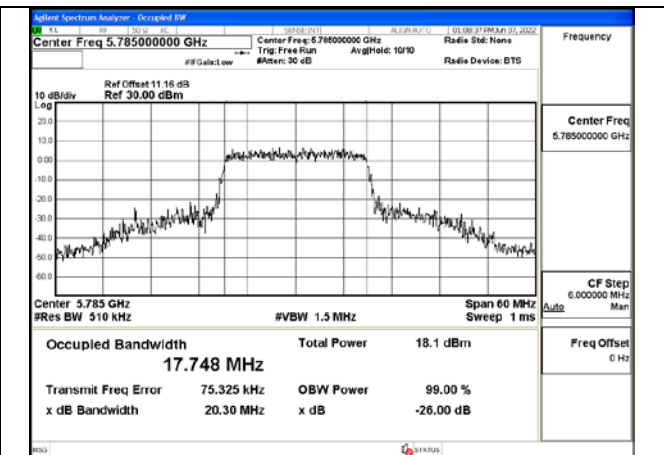

Test Mode:802.11n HT20 5745MHz Chain1

Test Mode:802.11n HT20 5785MHz Chain1

Test Mode:802.11n HT20 5825MHz Chain1

Test Mode: 802.11ac VHT20

Test Mode:802.11ac VHT20 5745MHz Chain0

Test Mode:802.11ac VHT20 5785MHz Chain0