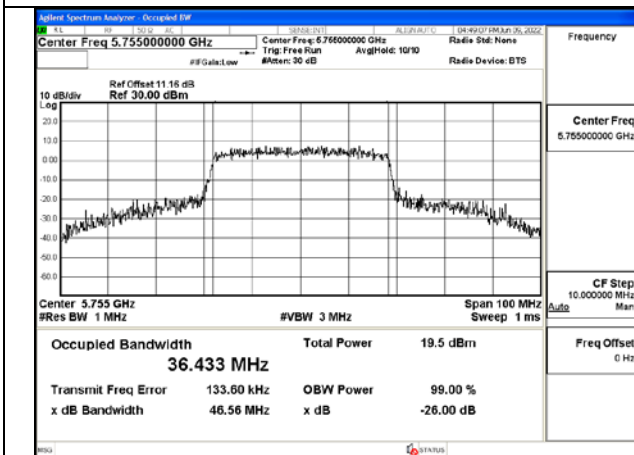

Test Mode:802.11n HT40 5795MHz Chain0

Test Mode:802.11n HT40 5755MHz Chain1

Test Mode:802.11n HT40 5795MHz Chain1

Test Mode: 802.11ac VHT40

Test Mode:802.11ac VHT40 5755MHz Chain0

Test Mode:802.11ac VHT40 5795MHz Chain0