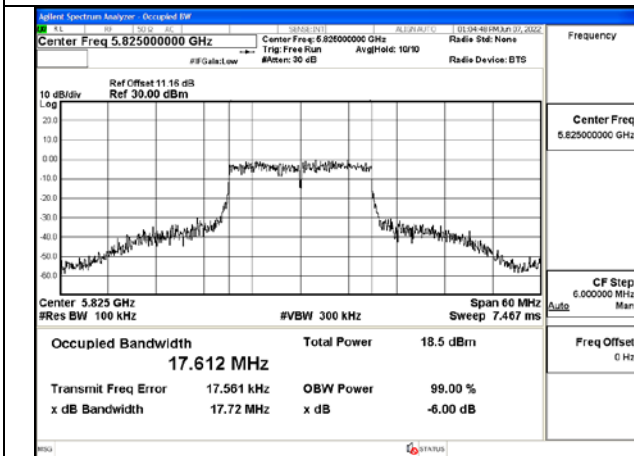

Test Mode:802.11n HT20 5825MHz Chain0