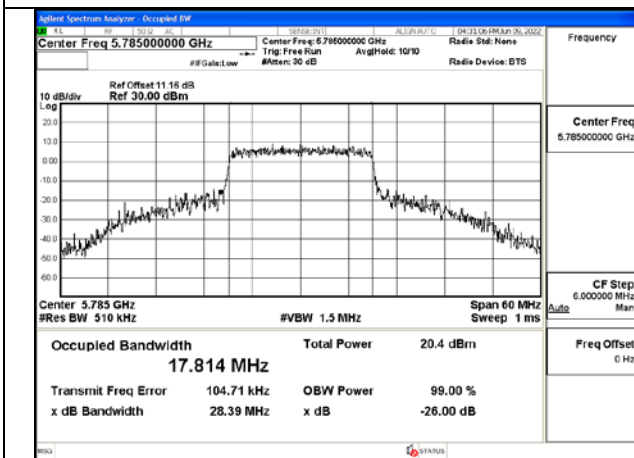

Test Mode:802.11n HT20 5785MHz Chain1