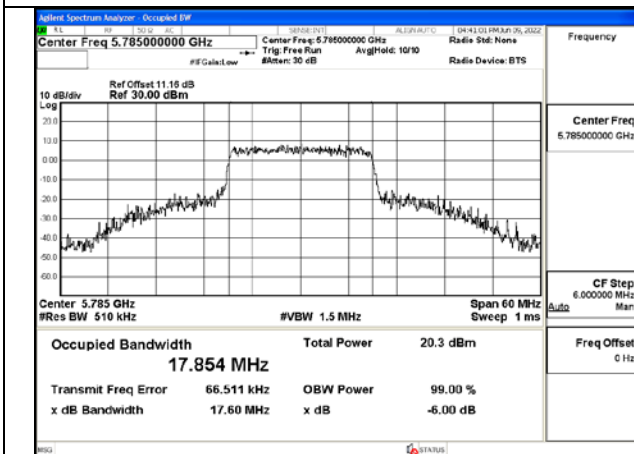

Test Mode:802.11ac VHT20 5745MHz Chain0

Test Mode:802.11ac VHT20 5785MHz Chain0

Test Mode:802.11ac VHT20 5825MHz Chain0

Test Mode:802.11ac VHT20 5745MHz Chain1

Test Mode:802.11ac VHT20 5785MHz Chain1

Test Mode:802.11ac VHT20 5825MHz Chain1