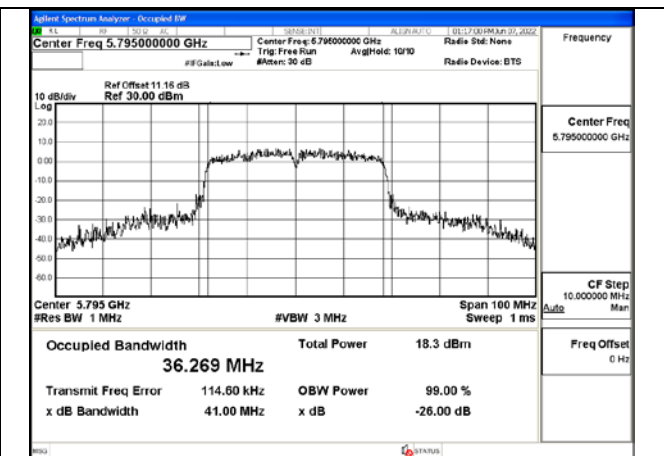

Test Mode:802.11n HT40 5795MHz Chain0

Test Mode:802.11n HT40 5755MHz Chain1

Test Mode:802.11n HT40 5795MHz Chain1

Test Mode: 802.11ac VHT40

Test Mode:802.11ac VHT40 5755MHz Chain0

Test Mode:802.11ac VHT40 5795MHz Chain0