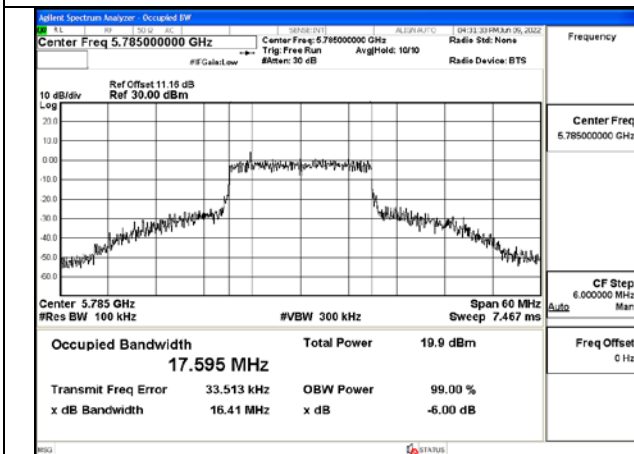

Test Mode:802.11n HT20 5785MHz Chain1