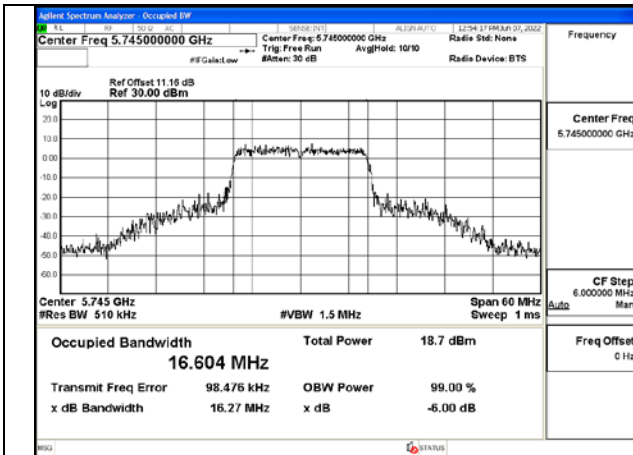

Test Mode: 802.11a

Test Mode:802.11a 5745MHz Chain0