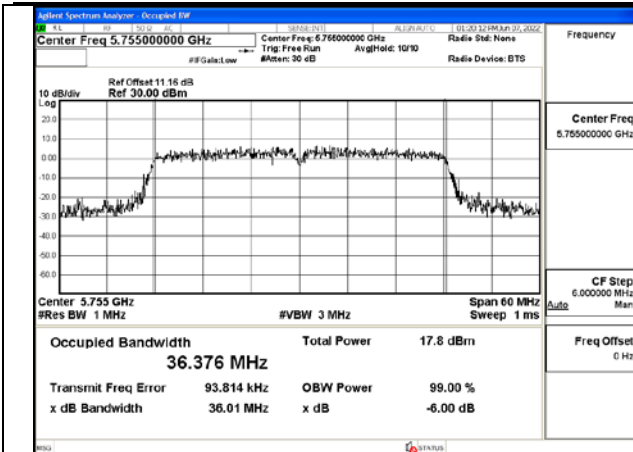

Test Mode:802.11n HT40 5755MHz Chain0