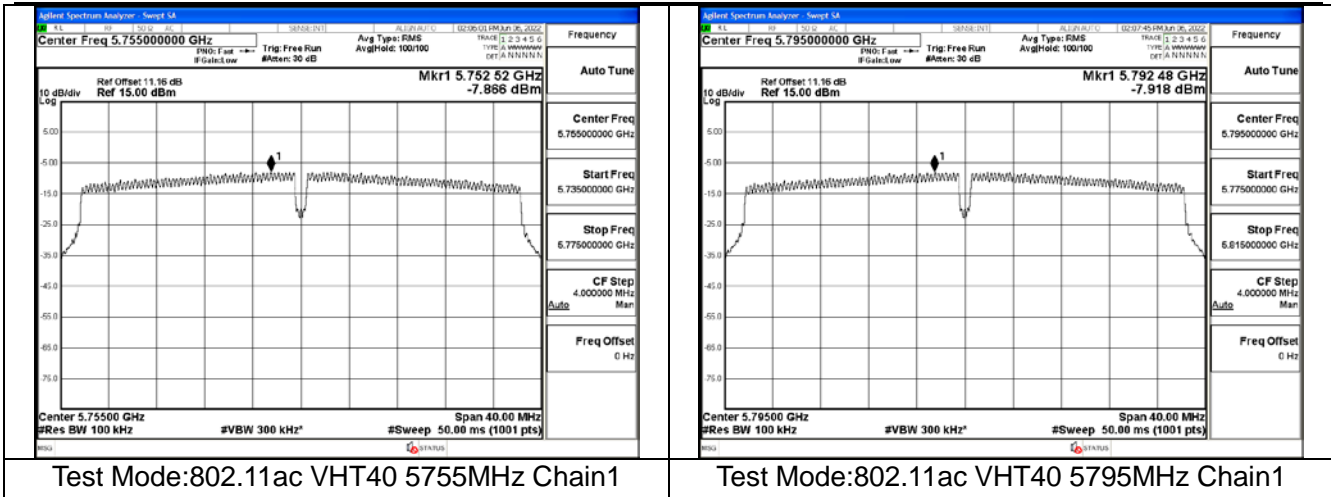

Test Mode:802.11ac VHT20 5745MHz Chain0

Test Mode:802.11ac VHT20 5785MHz Chain0

Test Mode:802.11ac VHT20 5825MHz Chain0

Test Mode:802.11ac VHT20 5745MHz Chain1

Test Mode:802.11ac VHT20 5785MHz Chain1

Test Mode:802.11ac VHT20 5825MHz Chain1

Test Mode: 802.11n HT40

Test Mode:802.11n HT40 5755MHz Chain0

Test Mode:802.11n HT40 5795MHz Chain0

Test Mode:802.11n HT40 5755MHz Chain1

Test Mode:802.11n HT40 5795MHz Chain1

Test Mode: 802.11ac VHT40

Test Mode:802.11ac VHT40 5755MHz Chain0

Test Mode:802.11ac VHT40 5795MHz Chain0

Test Mode: 802.11ac VHT80

8822
Duty Cycle

Test Mode	Frequency (MHz)	Duty Cycle (%)	Correction Factor(dB)
802.11a	5745	88.41%	0.54
802.11a	5745	87.53%	0.58
802.11n HT20	5745	87.18%	0.60
802.11n HT20	5745	86.79%	0.62
802.11ac VHT20	5745	87.17%	0.60
802.11ac VHT20	5745	86.48%	0.63
802.11n HT40	5755	79.58%	0.99
802.11n HT40	5755	80.21%	0.96
802.11ac VHT40	5755	79.19%	1.01
802.11ac VHT40	5755	80.29%	0.95
802.11ac VHT80	5775	72.24%	1.41
802.11ac VHT80	5775	72.21%	1.41