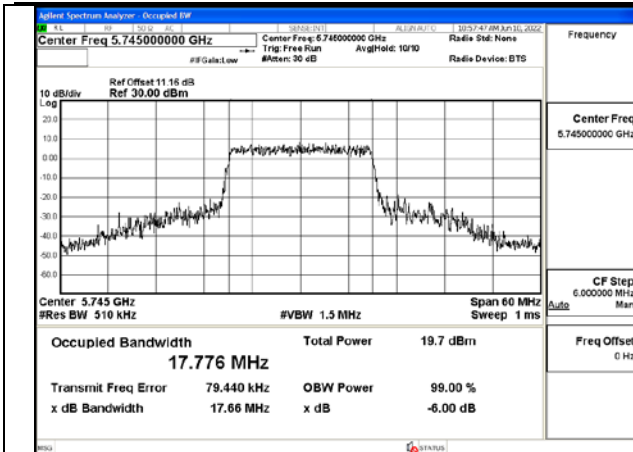

Test Mode:802.11a 5785MHz Chain0

Test Mode:802.11a 5825MHz Chain0

Test Mode:802.11a 5745MHz Chain1

Test Mode:802.11a 5785MHz Chain1

Test Mode:802.11a 5825MHz Chain1

Test Mode: 802.11n HT20

Test Mode:802.11n HT20 5745MHz Chain0

Test Mode:802.11n HT20 5785MHz Chain0

Test Mode:802.11n HT20 5825MHz Chain0

Test Mode:802.11n HT20 5745MHz Chain1

Test Mode:802.11n HT20 5785MHz Chain1

Test Mode:802.11n HT20 5825MHz Chain1

Test Mode: 802.11ac VHT20