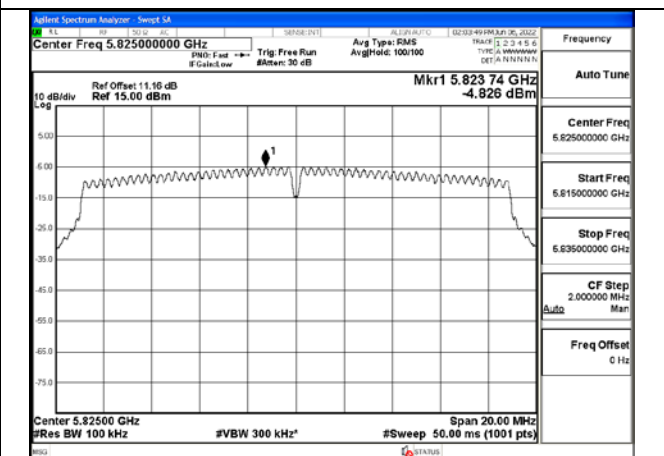

Test Mode:802.11ac VHT20 5745MHz Chain0

Test Mode:802.11ac VHT20 5785MHz Chain0

Test Mode:802.11ac VHT20 5825MHz Chain0

Test Mode:802.11ac VHT20 5745MHz Chain1

Test Mode:802.11ac VHT20 5785MHz Chain1

Test Mode:802.11ac VHT20 5825MHz Chain1