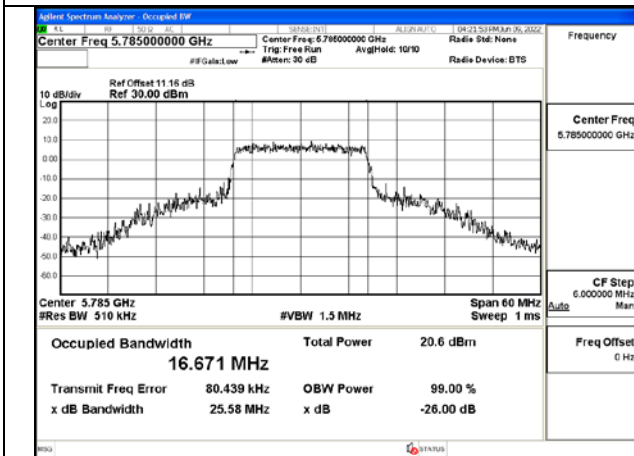

Test Mode	Antenna	26dB Bandwidth (MHz)		
		Channel No.673	---	---
		5775MHz	---	---
802.11ac VHT80	Chain0	81.21	---	---
802.11ac VHT80	Chain1	89.01	---	---

Test Mode: 802.11a

Test Mode:802.11a 5825MHz Chain0

Test Mode:802.11a 5745MHz Chain1

Test Mode:802.11a 5785MHz Chain1

Test Mode:802.11a 5825MHz Chain1

Test Mode: 802.11n HT20

Test Mode:802.11n HT20 5745MHz Chain0

Test Mode:802.11n HT20 5785MHz Chain0

Test Mode:802.11n HT20 5825MHz Chain0