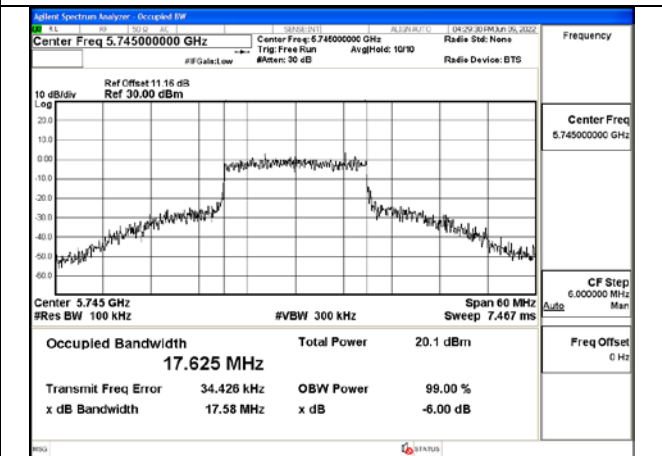

Test Mode:802.11n HT20 5745MHz Chain1