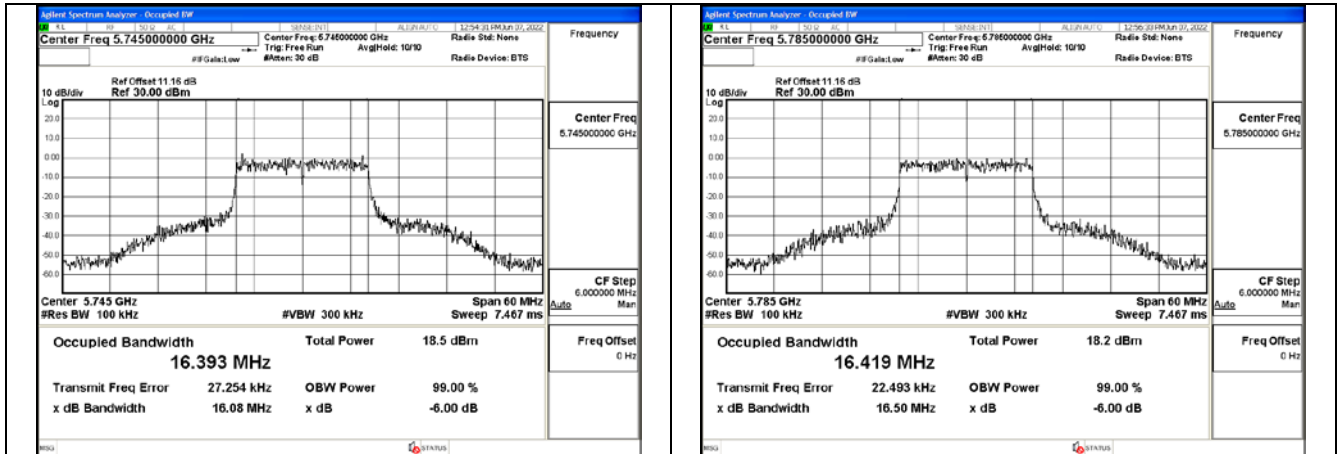

Test Mode	Antenna	6dB Bandwidth (MHz)		
		Channel No.673	---	---
		5775MHz	---	---
802.11ac VHT80	Chain0	68.52	---	---
802.11ac VHT80	Chain1	64.10	---	---

Test Mode: 802.11a

Test Mode:802.11a 5745MHz Chain0

Test Mode:802.11a 5785MHz Chain0