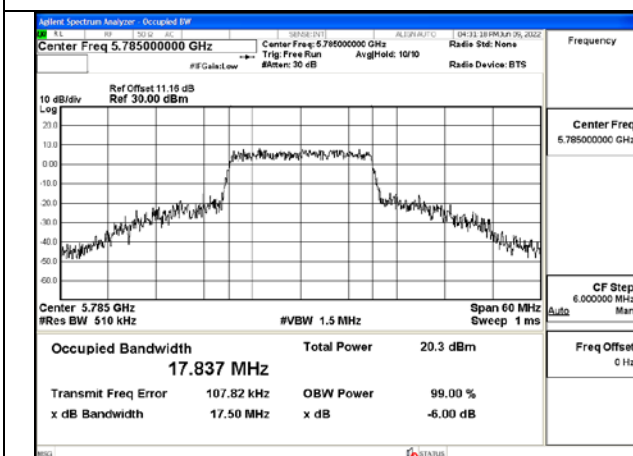

Test Mode:802.11n HT20 5785MHz Chain1