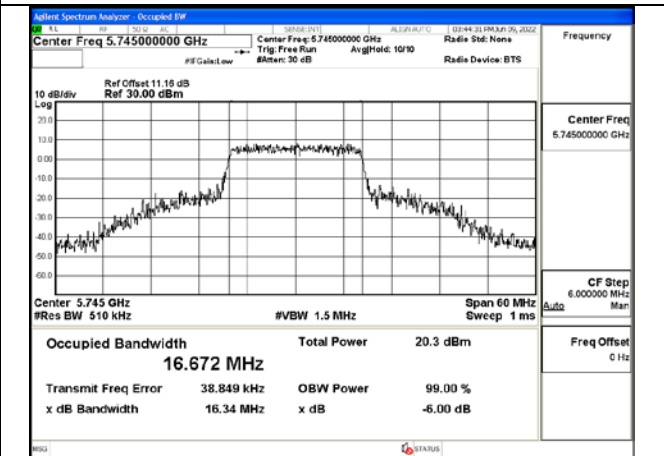

Test Mode:802.11a 5745MHz Chain1