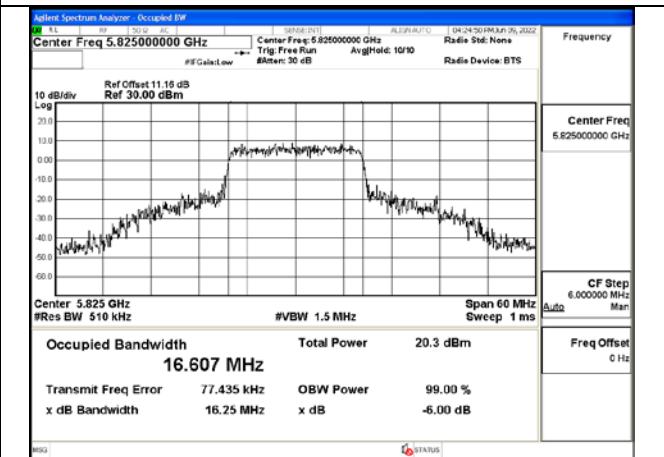

Test Mode:802.11a 5825MHz Chain1

Test Mode: 802.11n HT20