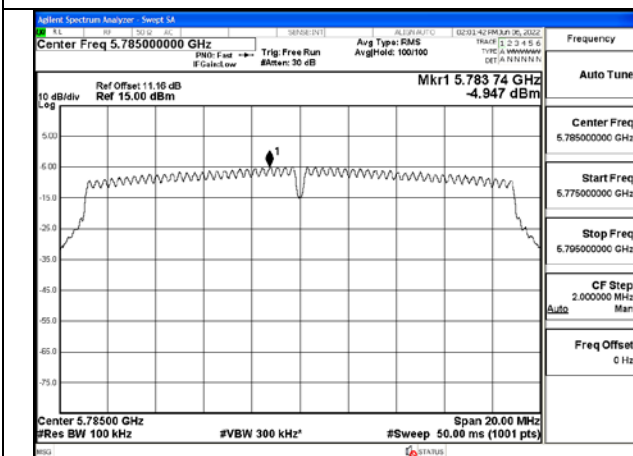

Test Mode:802.11ac VHT20 5745MHz Chain0

Test Mode:802.11ac VHT20 5785MHz Chain0

Test Mode:802.11ac VHT20 5825MHz Chain0

Test Mode:802.11ac VHT20 5745MHz Chain1

Test Mode:802.11ac VHT20 5785MHz Chain1

Test Mode:802.11ac VHT20 5825MHz Chain1