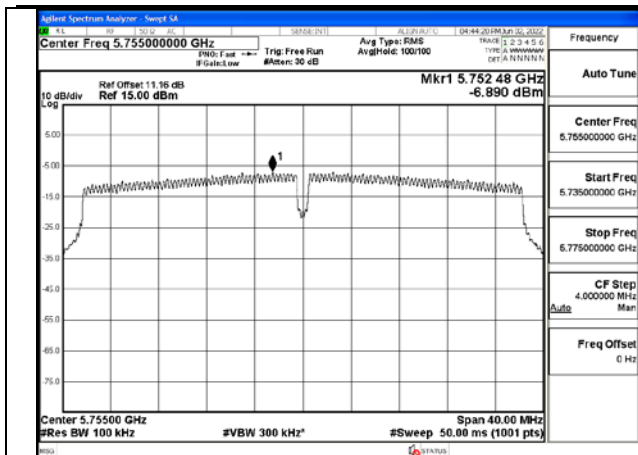

Test Mode:802.11n HT40 5755MHz Chain0