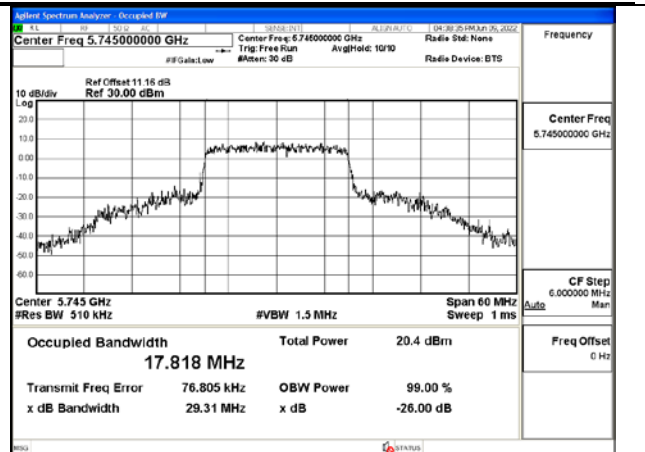

Test Mode:802.11ac VHT20 5745MHz Chain1