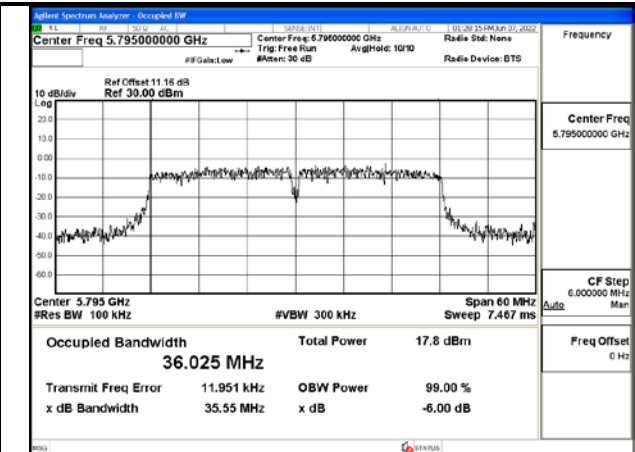

Test Mode:802.11n HT40 5795MHz Chain0