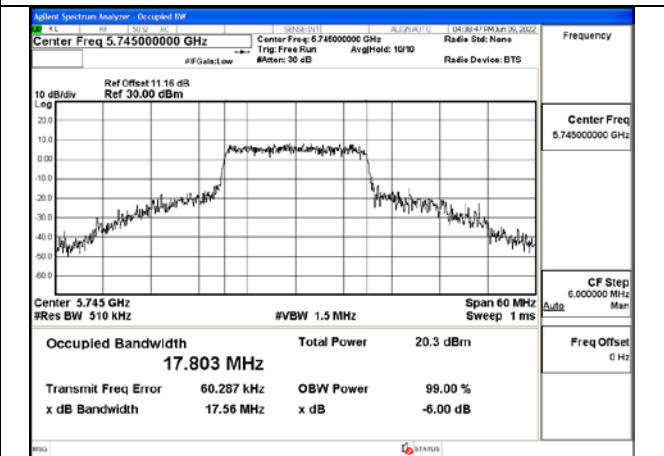

Test Mode:802.11n HT20 5785MHz Chain0

Test Mode:802.11n HT20 5825MHz Chain0

Test Mode:802.11n HT20 5745MHz Chain1

Test Mode:802.11n HT20 5785MHz Chain1

Test Mode:802.11n HT20 5825MHz Chain1

Test Mode: 802.11ac VHT20

Test Mode:802.11ac VHT20 5745MHz Chain0

Test Mode:802.11ac VHT20 5785MHz Chain0

Test Mode:802.11ac VHT20 5825MHz Chain0

Test Mode:802.11ac VHT20 5745MHz Chain1

Test Mode:802.11ac VHT20 5785MHz Chain1

Test Mode:802.11ac VHT20 5825MHz Chain1