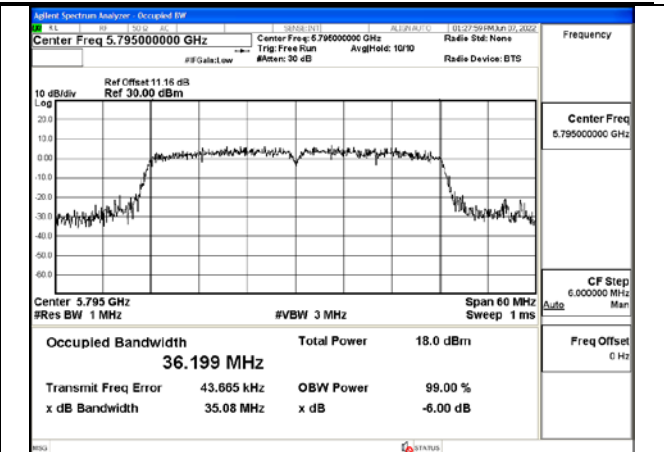

Test Mode:802.11n HT40 5795MHz Chain0