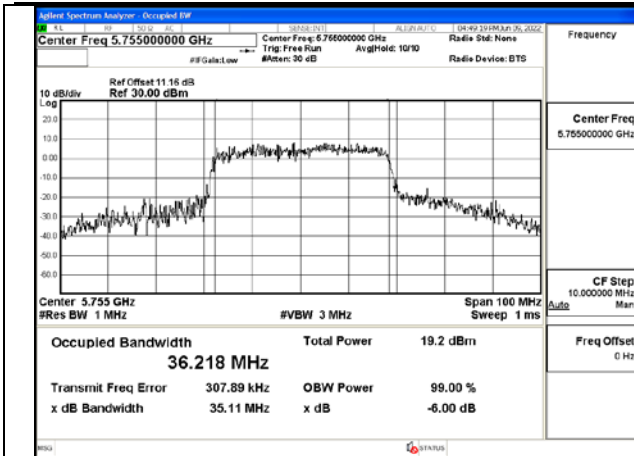

Test Mode:802.11ac VHT40 5755MHz Chain1