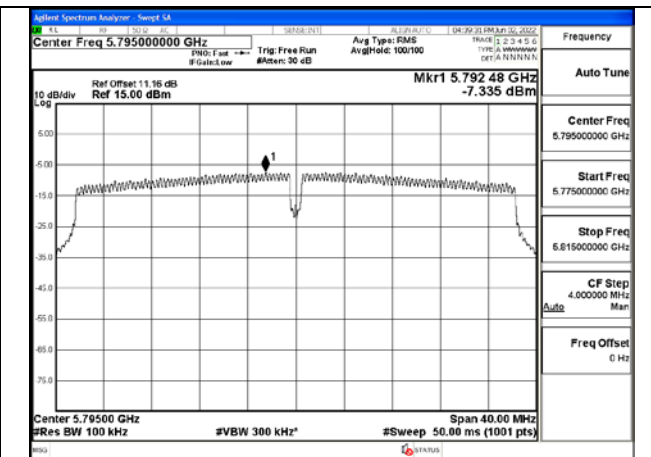

Test Mode:802.11ac VHT20 5745MHz Chain0

Test Mode:802.11ac VHT20 5785MHz Chain0

Test Mode:802.11ac VHT20 5825MHz Chain0

Test Mode:802.11ac VHT20 5745MHz Chain1

Test Mode:802.11ac VHT20 5785MHz Chain1

Test Mode:802.11ac VHT20 5825MHz Chain1

Test Mode: 802.11n HT40

Test Mode:802.11n HT40 5755MHz Chain0

Test Mode:802.11n HT40 5795MHz Chain0

Test Mode:802.11n HT40 5755MHz Chain1

Test Mode:802.11n HT40 5795MHz Chain1

Test Mode: 802.11ac VHT40

Test Mode:802.11ac VHT40 5755MHz Chain0

Test Mode:802.11ac VHT40 5795MHz Chain0

Test Mode: 802.11ac VHT80

8822
Duty Cycle

Test Mode	Frequency (MHz)	Duty Cycle (%)	Correction Factor(dB)
802.11a	5745	88.41%	0.54
802.11a	5745	87.53%	0.58
802.11n HT20	5745	87.18%	0.60
802.11n HT20	5745	86.79%	0.62
802.11ac VHT20	5745	87.17%	0.60
802.11ac VHT20	5745	86.48%	0.63
802.11n HT40	5755	79.58%	0.99
802.11n HT40	5755	80.21%	0.96
802.11ac VHT40	5755	79.19%	1.01
802.11ac VHT40	5755	80.29%	0.95
802.11ac VHT80	5775	72.24%	1.41
802.11ac VHT80	5775	72.21%	1.41