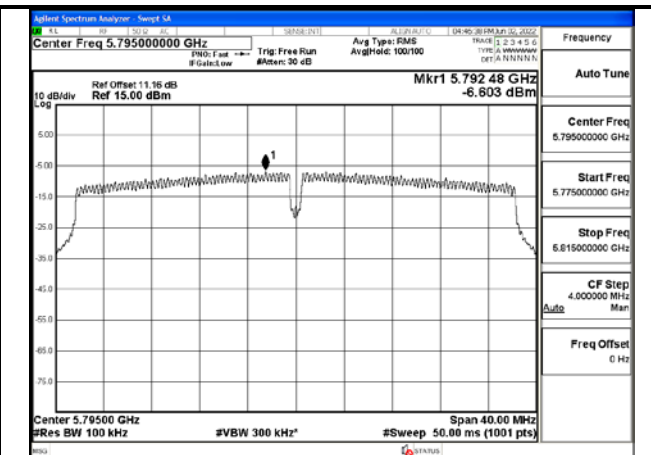

Test Mode:802.11ac VHT20 5745MHz Chain0

Test Mode:802.11ac VHT20 5785MHz Chain0

Test Mode:802.11ac VHT20 5825MHz Chain0

Test Mode:802.11ac VHT20 5745MHz Chain1

Test Mode:802.11ac VHT20 5785MHz Chain1

Test Mode:802.11ac VHT20 5825MHz Chain1

Test Mode: 802.11n HT40

Test Mode:802.11n HT40 5755MHz Chain0

Test Mode:802.11n HT40 5795MHz Chain0

Test Mode:802.11n HT40 5755MHz Chain1

Test Mode:802.11n HT40 5795MHz Chain1

Test Mode: 802.11ac VHT40

Test Mode:802.11ac VHT40 5755MHz Chain0