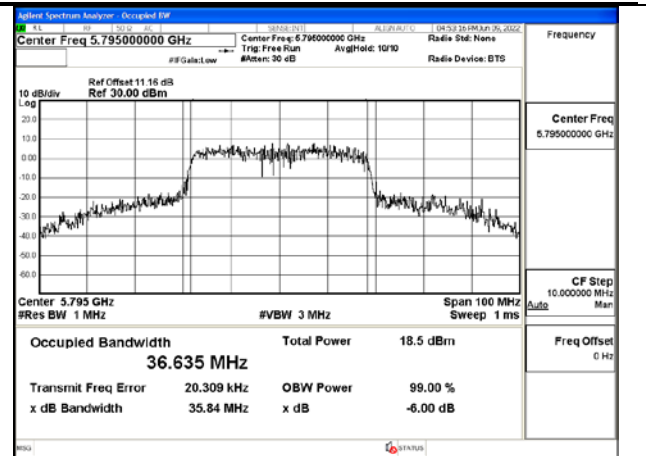

Test Mode: 802.11n HT40

Test Mode:802.11n HT40 5755MHz Chain0

Test Mode:802.11n HT40 5795MHz Chain0

Test Mode:802.11n HT40 5755MHz Chain1

Test Mode:802.11n HT40 5795MHz Chain1

Test Mode: 802.11ac VHT40

Test Mode:802.11ac VHT40 5755MHz Chain0

Test Mode:802.11ac VHT40 5795MHz Chain0

Test Mode:802.11ac VHT40 5755MHz Chain1

Test Mode:802.11ac VHT40 5795MHz Chain1

Test Mode: 802.11ac VHT80

Test Mode:802.11ac VHT80 5775MHz Chain0

Test Mode:802.11ac VHT80 5775MHz Chain1