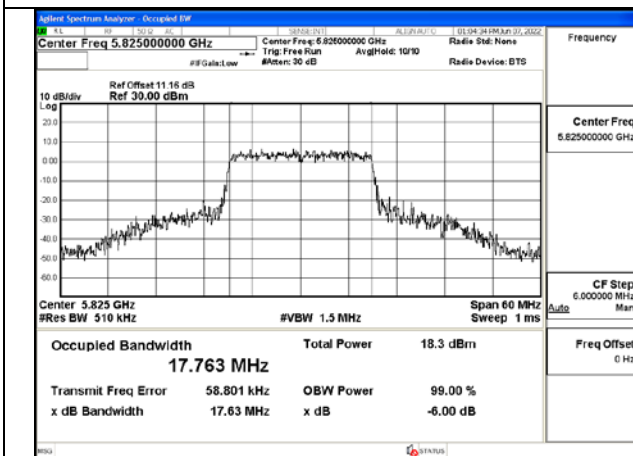

Test Mode:802.11n HT20 5825MHz Chain0