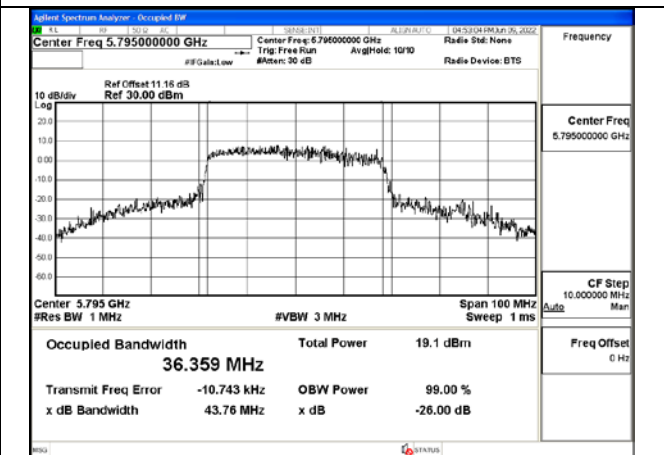

Test Mode:802.11ac VHT40 5795MHz Chain1

Test Mode: 802.11ac VHT80