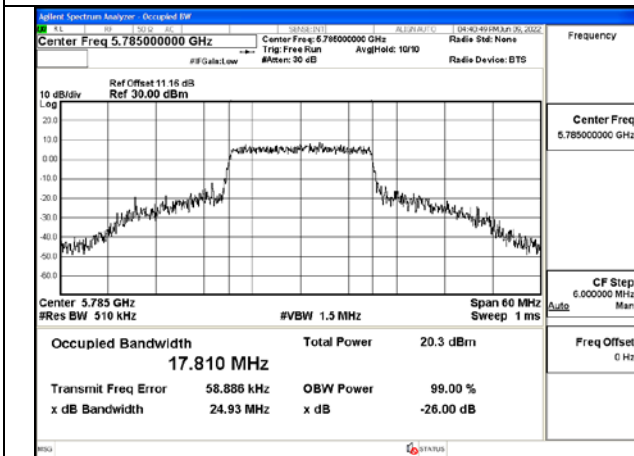

Test Mode:802.11ac VHT20 5785MHz Chain1