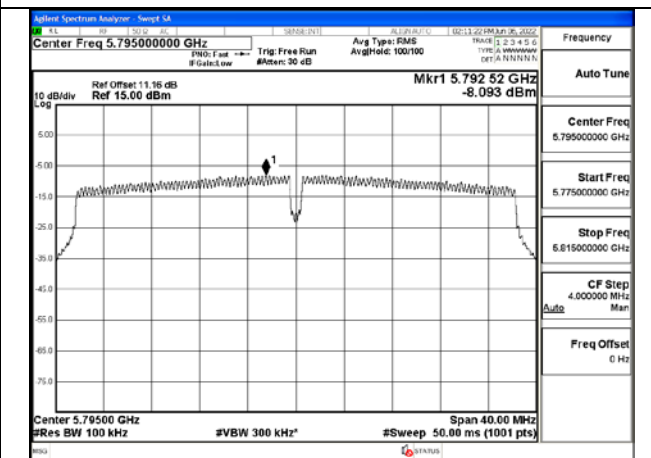

Test Mode:802.11ac VHT20 5745MHz Chain0

Test Mode:802.11ac VHT20 5785MHz Chain0

Test Mode:802.11ac VHT20 5825MHz Chain0

Test Mode:802.11ac VHT20 5745MHz Chain1

Test Mode:802.11ac VHT20 5785MHz Chain1

Test Mode:802.11ac VHT20 5825MHz Chain1

Test Mode: 802.11n HT40

Test Mode:802.11n HT40 5755MHz Chain0

Test Mode:802.11n HT40 5795MHz Chain0

Test Mode:802.11n HT40 5755MHz Chain1

Test Mode:802.11n HT40 5795MHz Chain1

Test Mode: 802.11ac VHT40

Test Mode:802.11ac VHT40 5755MHz Chain0

Test Mode:802.11ac VHT40 5795MHz Chain0

Test Mode: 802.11ac VHT80

8822
Duty Cycle

Test Mode	Frequency (MHz)	Duty Cycle (%)	Correction Factor(dB)
802.11a	5745	88.41%	0.54
802.11a	5745	87.53%	0.58
802.11n HT20	5745	87.18%	0.60
802.11n HT20	5745	86.79%	0.62
802.11ac VHT20	5745	87.17%	0.60
802.11ac VHT20	5745	86.48%	0.63
802.11n HT40	5755	79.58%	0.99
802.11n HT40	5755	80.21%	0.96
802.11ac VHT40	5755	79.19%	1.01
802.11ac VHT40	5755	80.29%	0.95
802.11ac VHT80	5775	72.24%	1.41
802.11ac VHT80	5775	72.21%	1.41