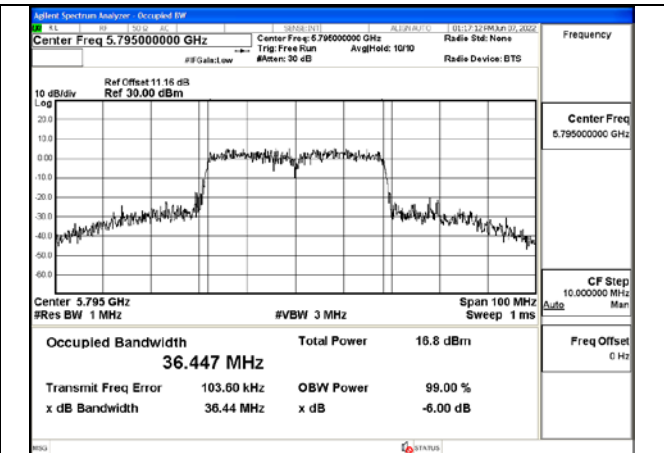

Test Mode: 802.11n HT40

Test Mode:802.11n HT40 5755MHz Chain0

Test Mode:802.11n HT40 5795MHz Chain0

Test Mode:802.11n HT40 5755MHz Chain1

Test Mode:802.11n HT40 5795MHz Chain1

Test Mode: 802.11ac VHT40

Test Mode:802.11ac VHT40 5755MHz Chain0