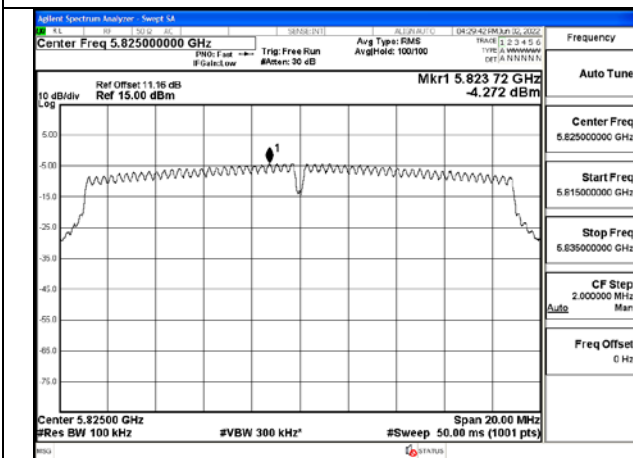

Test Mode:802.11ac VHT20 5745MHz Chain0

Test Mode:802.11ac VHT20 5785MHz Chain0

Test Mode:802.11ac VHT20 5825MHz Chain0

Test Mode:802.11ac VHT20 5745MHz Chain1

Test Mode:802.11ac VHT20 5785MHz Chain1

Test Mode:802.11ac VHT20 5825MHz Chain1