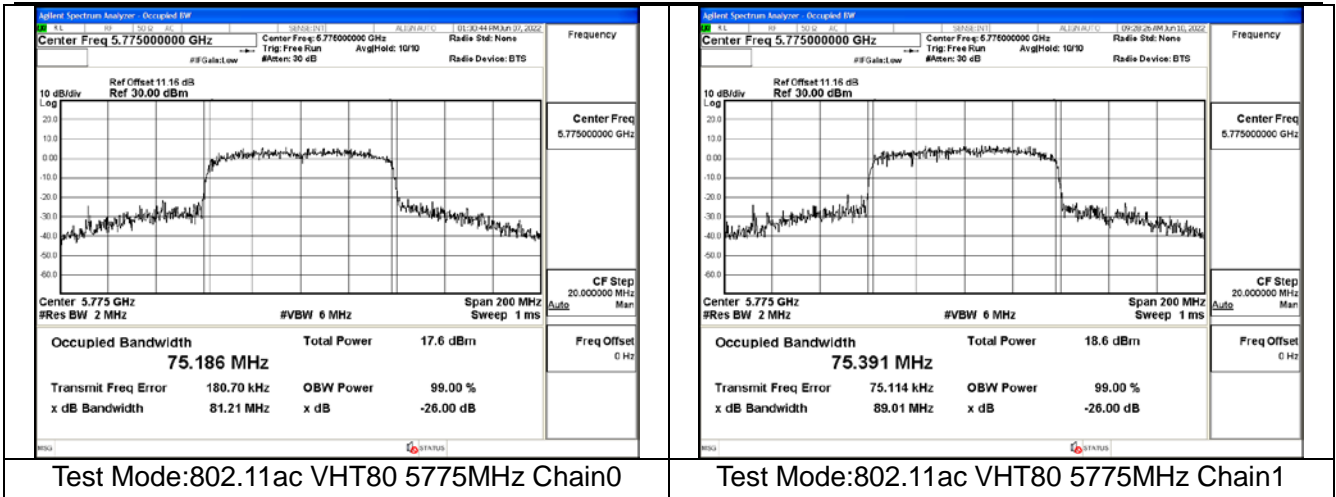

Occupied Bandwidth

Offset 11.16dB = Attenuator + Temporary antenna connector loss + Cable loss

Test Mode	Antenna	Occupied Bandwidth (MHz)		
		Channel No.667	Channel No.675	Channel No.683
		5745MHz	5785MHz	5825MHz
802.11a	Chain0	16.604	16.646	16.534
802.11a	Chain1	16.672	16.638	16.607
802.11n HT20	Chain0	17.776	17.759	17.763
802.11n HT20	Chain1	17.790	17.837	17.838
802.11ac VHT20	Chain0	17.709	17.747	17.771
802.11ac VHT20	Chain1	17.803	17.854	17.809

Test Mode	Antenna	Occupied Bandwidth (MHz)		
		Channel No.669	---	Channel No.677
		5755MHz	---	5795MHz
802.11n HT40	Chain0	36.376	---	36.199
802.11n HT40	Chain1	36.231	---	36.403
802.11ac VHT40	Chain0	36.395	---	36.447
802.11ac VHT40	Chain1	36.218	---	36.635

Test Mode	Antenna	Occupied Bandwidth (MHz)		
		Channel No.673	---	---
		5775MHz	---	---
802.11ac VHT80	Chain0	75.088	---	---
802.11ac VHT80	Chain1	75.067	---	---