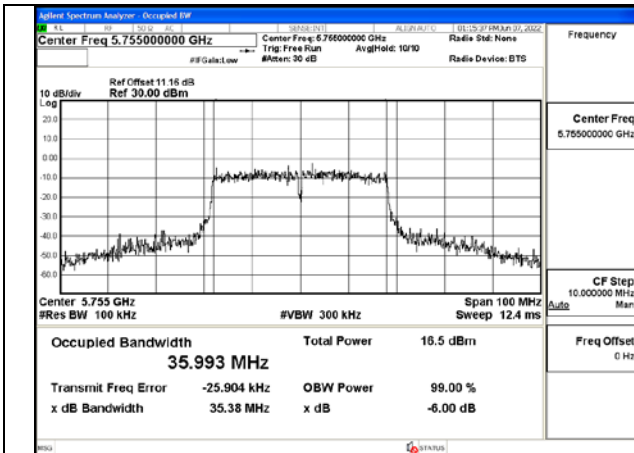

Test Mode: 802.11n HT40

Test Mode:802.11n HT40 5755MHz Chain0

Test Mode:802.11n HT40 5795MHz Chain0

Test Mode:802.11n HT40 5755MHz Chain1

Test Mode:802.11n HT40 5795MHz Chain1

Test Mode: 802.11ac VHT40

Test Mode:802.11ac VHT40 5755MHz Chain0