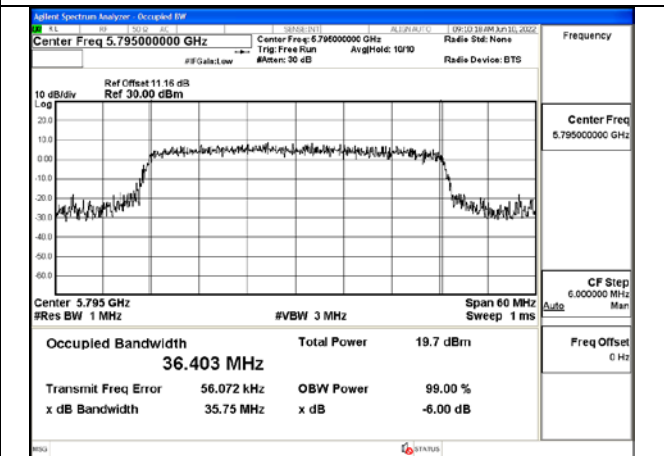

Test Mode: 802.11n HT40

Test Mode:802.11n HT40 5755MHz Chain0

Test Mode:802.11n HT40 5795MHz Chain0

Test Mode:802.11n HT40 5755MHz Chain1

Test Mode:802.11n HT40 5795MHz Chain1

Test Mode: 802.11ac VHT40

Test Mode:802.11ac VHT40 5755MHz Chain0