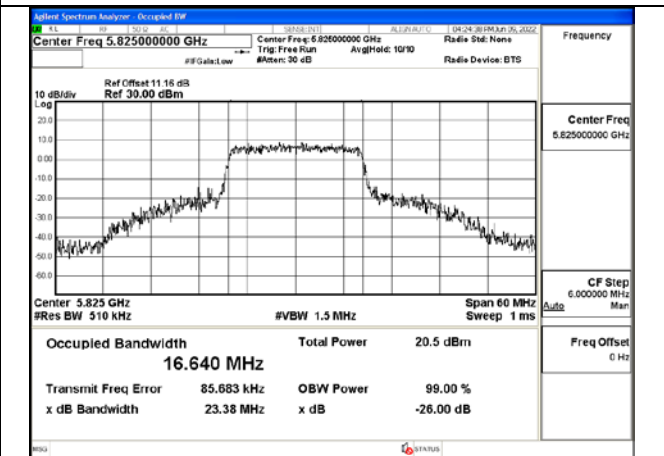

Test Mode	Antenna	26dB Bandwidth (MHz)		
		Channel No.673	---	---
		5775MHz	---	---
802.11ac VHT80	Chain0	81.21	---	---
802.11ac VHT80	Chain1	89.01	---	---

Test Mode: 802.11a

Test Mode:802.11a 5825MHz Chain0

Test Mode:802.11a 5745MHz Chain1

Test Mode:802.11a 5785MHz Chain1

Test Mode:802.11a 5825MHz Chain1

Test Mode: 802.11n HT20

Test Mode:802.11n HT20 5745MHz Chain0

Test Mode:802.11n HT20 5785MHz Chain0

Test Mode:802.11n HT20 5825MHz Chain0