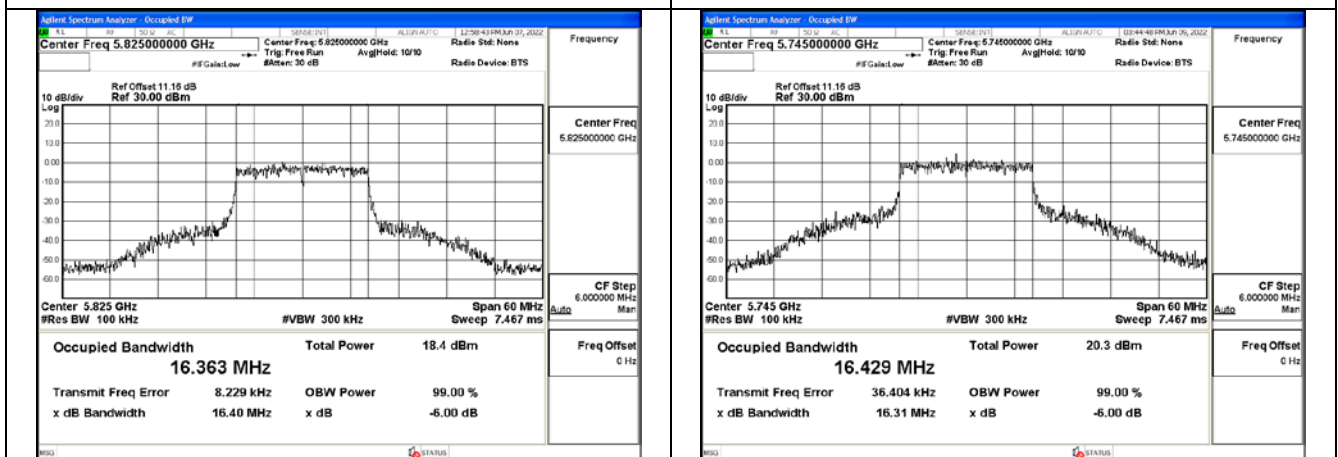

Test Mode:802.11a 5825MHz Chain0

Test Mode:802.11a 5745MHz Chain1