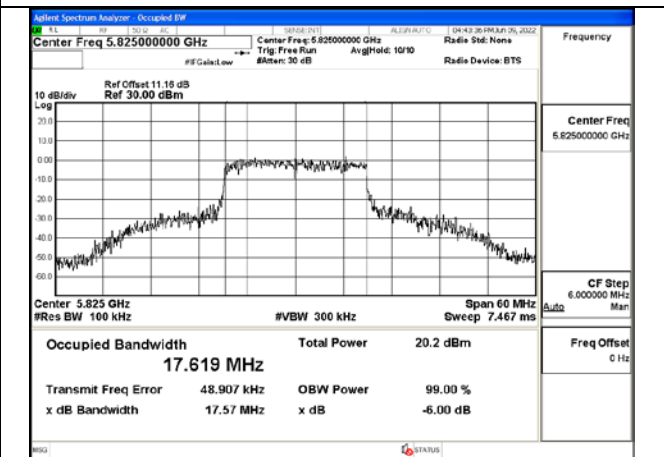

Test Mode:802.11ac VHT20 5745MHz Chain0

Test Mode:802.11ac VHT20 5785MHz Chain0

Test Mode:802.11ac VHT20 5825MHz Chain0

Test Mode:802.11ac VHT20 5745MHz Chain1

Test Mode:802.11ac VHT20 5785MHz Chain1

Test Mode:802.11ac VHT20 5825MHz Chain1