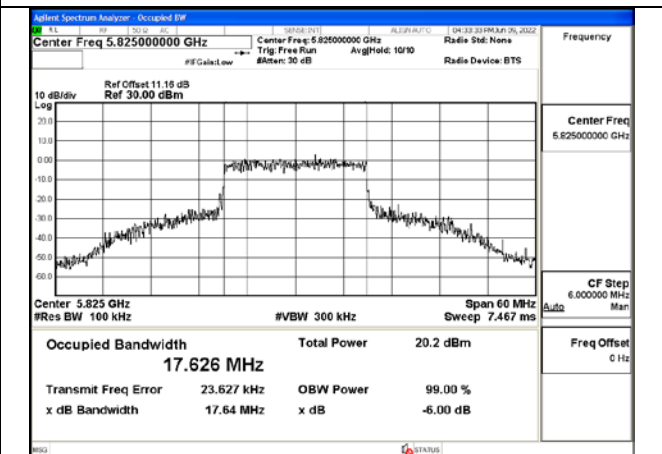

Test Mode:802.11n HT20 5785MHz Chain0

Test Mode:802.11n HT20 5825MHz Chain0

Test Mode:802.11n HT20 5745MHz Chain1

Test Mode:802.11n HT20 5785MHz Chain1

Test Mode:802.11n HT20 5825MHz Chain1

Test Mode: 802.11ac VHT20