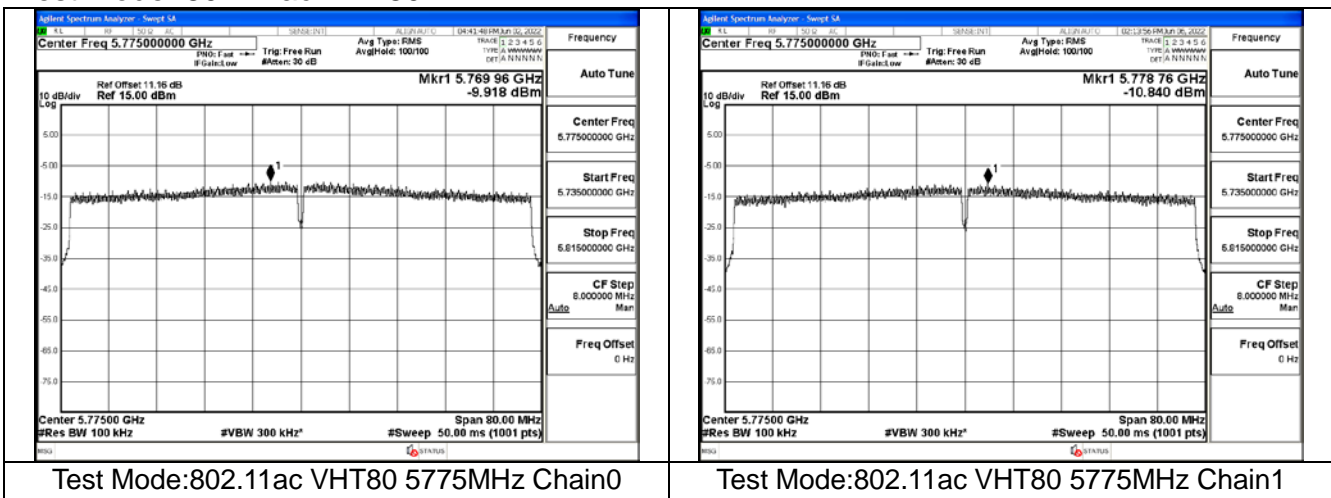

Test Mode: 802.11ac VHT80

8822
Duty Cycle

Test Mode	Frequency (MHz)	Duty Cycle (%)	Correction Factor(dB)
802.11a	5745	88.41%	0.54
802.11a	5745	87.53%	0.58
802.11n HT20	5745	87.18%	0.60
802.11n HT20	5745	86.79%	0.62
802.11ac VHT20	5745	87.17%	0.60
802.11ac VHT20	5745	86.48%	0.63
802.11n HT40	5755	79.58%	0.99
802.11n HT40	5755	80.21%	0.96
802.11ac VHT40	5755	79.19%	1.01
802.11ac VHT40	5755	80.29%	0.95
802.11ac VHT80	5775	72.24%	1.41
802.11ac VHT80	5775	72.21%	1.41

Note: Correction Factor=10*log (1/Duty Cycle)