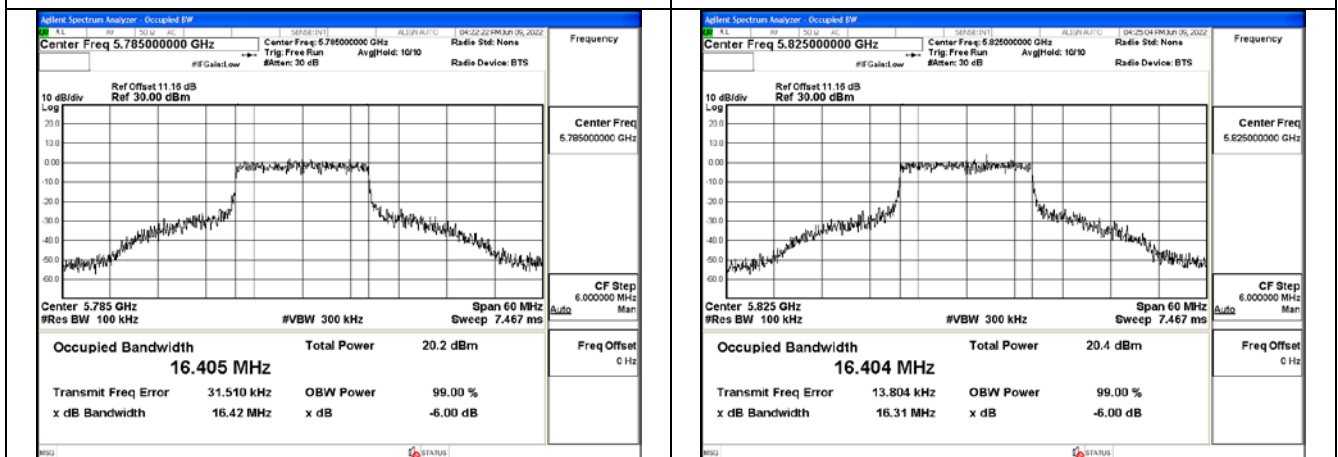

Test Mode:802.11a 5785MHz Chain1

Test Mode:802.11a 5825MHz Chain1

Test Mode: 802.11n HT20