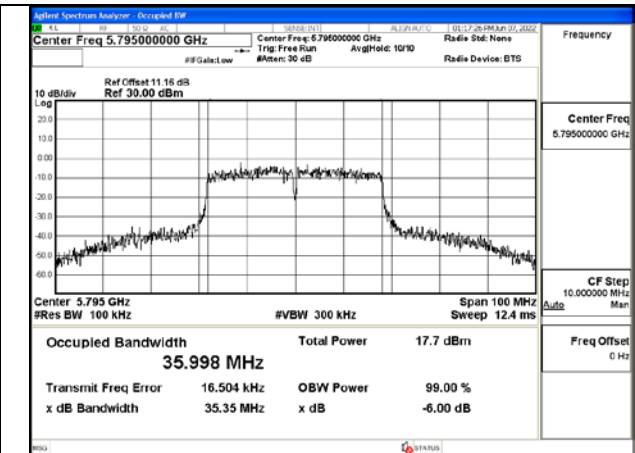

Test Mode: 802.11n HT40

Test Mode:802.11n HT40 5755MHz Chain0

Test Mode:802.11n HT40 5795MHz Chain0

Test Mode:802.11n HT40 5755MHz Chain1

Test Mode:802.11n HT40 5795MHz Chain1

Test Mode: 802.11ac VHT40

Test Mode:802.11ac VHT40 5755MHz Chain0