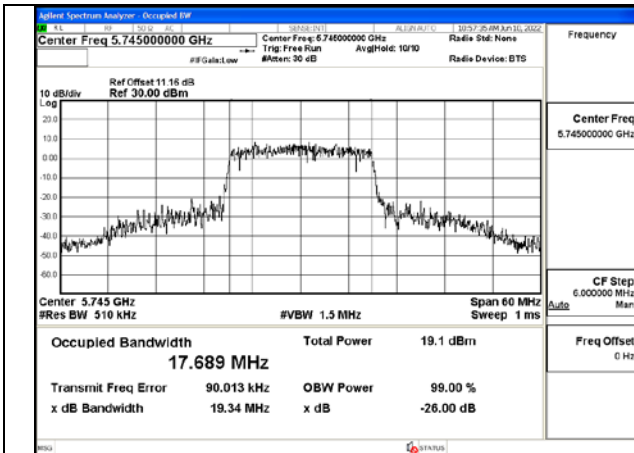

Test Mode:802.11a 5745MHz Chain1

Test Mode:802.11a 5785MHz Chain1

Test Mode:802.11a 5825MHz Chain1

Test Mode: 802.11n HT20

Test Mode:802.11n HT20 5745MHz Chain0

Test Mode:802.11n HT20 5785MHz Chain0

Test Mode:802.11n HT20 5825MHz Chain0

Test Mode:802.11n HT20 5745MHz Chain1

Test Mode:802.11n HT20 5785MHz Chain1

Test Mode:802.11n HT20 5825MHz Chain1

Test Mode: 802.11ac VHT20

Test Mode:802.11ac VHT20 5745MHz Chain0

Test Mode:802.11ac VHT20 5785MHz Chain0