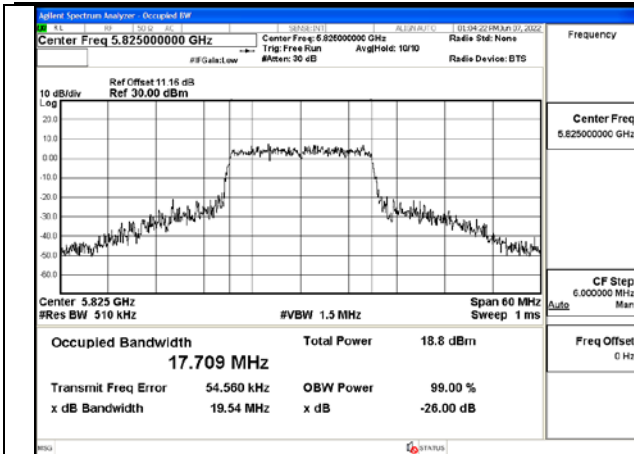

Test Mode:802.11a 5745MHz Chain1

Test Mode:802.11a 5785MHz Chain1

Test Mode:802.11a 5825MHz Chain1

Test Mode: 802.11n HT20

Test Mode:802.11n HT20 5745MHz Chain0

Test Mode:802.11n HT20 5785MHz Chain0

Test Mode:802.11n HT20 5825MHz Chain0

Test Mode:802.11n HT20 5745MHz Chain1

Test Mode:802.11n HT20 5785MHz Chain1

Test Mode:802.11n HT20 5825MHz Chain1

Test Mode: 802.11ac VHT20

Test Mode:802.11ac VHT20 5745MHz Chain0

Test Mode:802.11ac VHT20 5785MHz Chain0