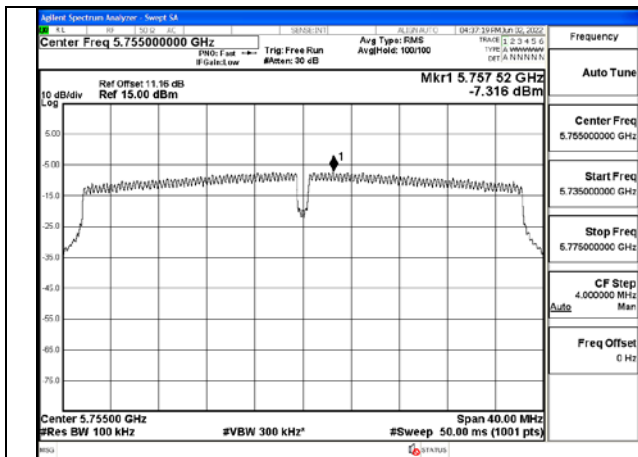

Test Mode:802.11ac VHT20 5745MHz Chain0

Test Mode:802.11ac VHT20 5785MHz Chain0

Test Mode:802.11ac VHT20 5825MHz Chain0

Test Mode:802.11ac VHT20 5745MHz Chain1

Test Mode:802.11ac VHT20 5785MHz Chain1

Test Mode:802.11ac VHT20 5825MHz Chain1

Test Mode: 802.11n HT40

Test Mode:802.11n HT40 5755MHz Chain0

Test Mode:802.11n HT40 5795MHz Chain0

Test Mode:802.11n HT40 5755MHz Chain1

Test Mode:802.11n HT40 5795MHz Chain1

Test Mode: 802.11ac VHT40

Test Mode:802.11ac VHT40 5755MHz Chain0