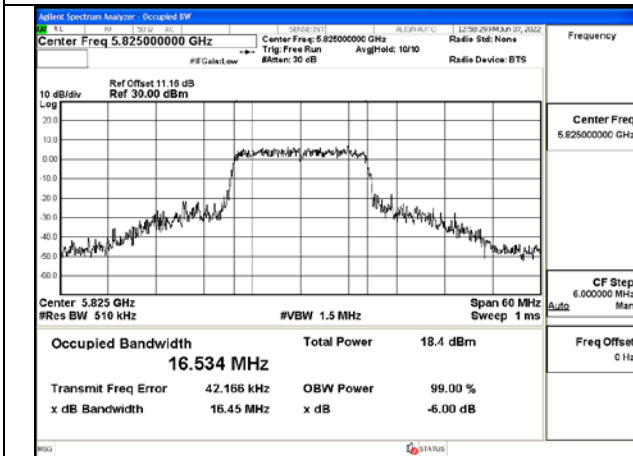

Test Mode:802.11a 5825MHz Chain0