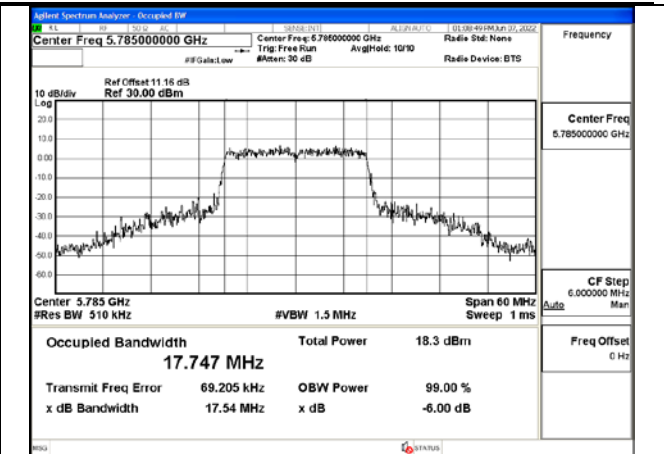

Test Mode:802.11ac VHT20 5785MHz Chain0