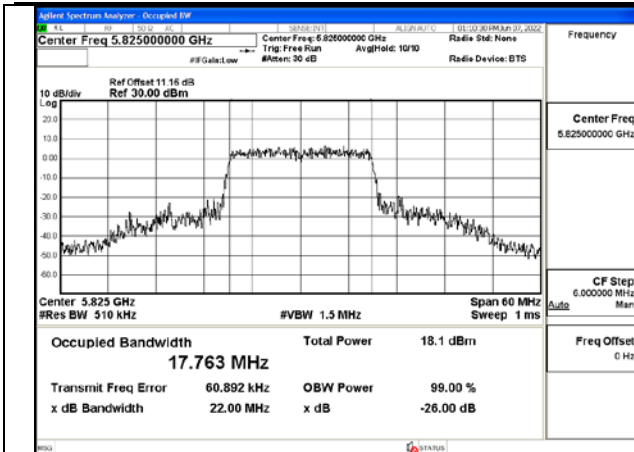

Test Mode:802.11n HT20 5745MHz Chain1

Test Mode:802.11n HT20 5785MHz Chain1

Test Mode:802.11n HT20 5825MHz Chain1

Test Mode: 802.11ac VHT20

Test Mode:802.11ac VHT20 5745MHz Chain0

Test Mode:802.11ac VHT20 5785MHz Chain0