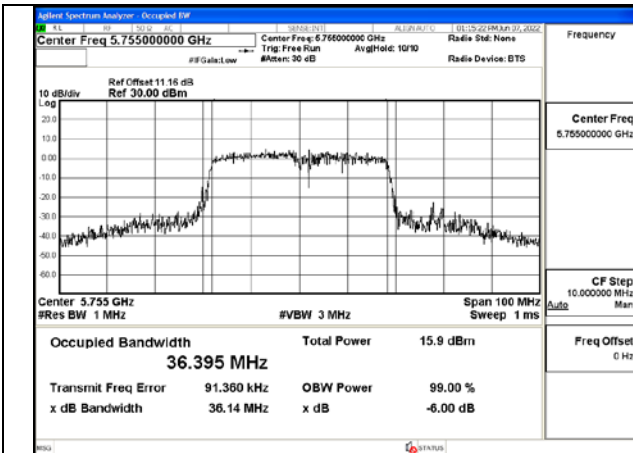

Test Mode: 802.11n HT40

Test Mode:802.11n HT40 5755MHz Chain0

Test Mode:802.11n HT40 5795MHz Chain0

Test Mode:802.11n HT40 5755MHz Chain1

Test Mode:802.11n HT40 5795MHz Chain1

Test Mode: 802.11ac VHT40

Test Mode:802.11ac VHT40 5755MHz Chain0