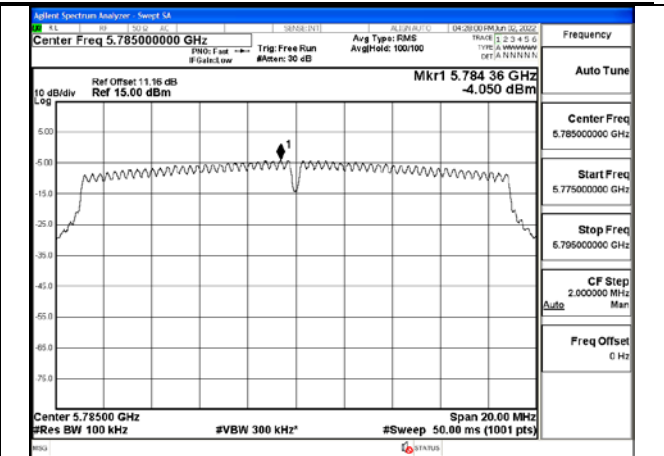

Test Mode:802.11ac VHT20 5745MHz Chain0

Test Mode:802.11ac VHT20 5785MHz Chain0

Test Mode:802.11ac VHT20 5825MHz Chain0

Test Mode:802.11ac VHT20 5745MHz Chain1

Test Mode:802.11ac VHT20 5785MHz Chain1

Test Mode:802.11ac VHT20 5825MHz Chain1