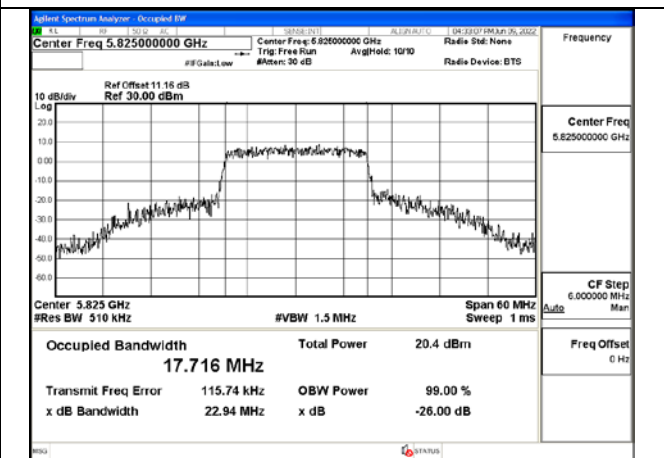

Test Mode:802.11n HT20 5825MHz Chain1