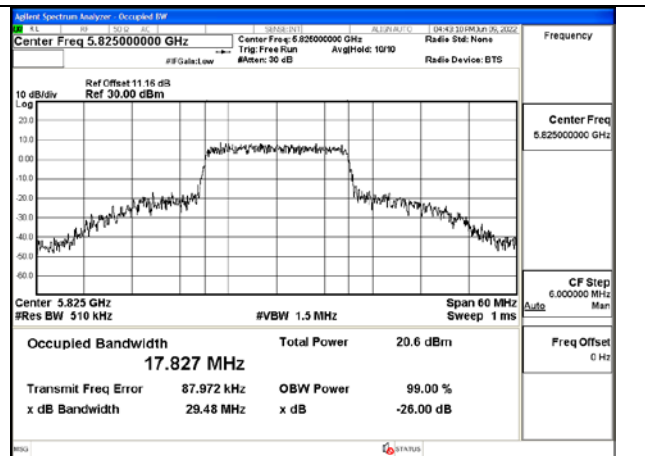

Test Mode:802.11ac VHT20 5825MHz Chain1