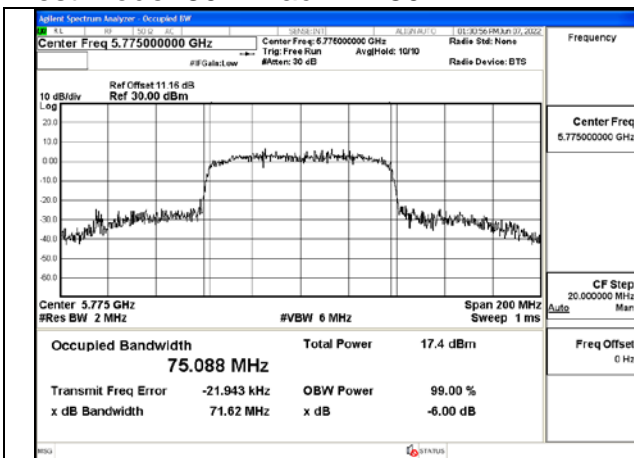

Test Mode:802.11ac VHT40 5795MHz Chain0

Test Mode:802.11ac VHT40 5755MHz Chain1

Test Mode:802.11ac VHT40 5795MHz Chain1

Test Mode: 802.11ac VHT80

Test Mode:802.11ac VHT80 5775MHz Chain0

Test Mode:802.11ac VHT80 5775MHz Chain1