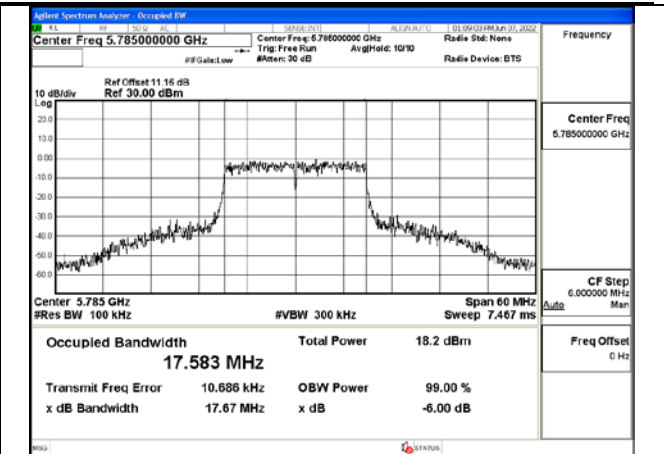

Test Mode:802.11ac VHT20 5785MHz Chain0