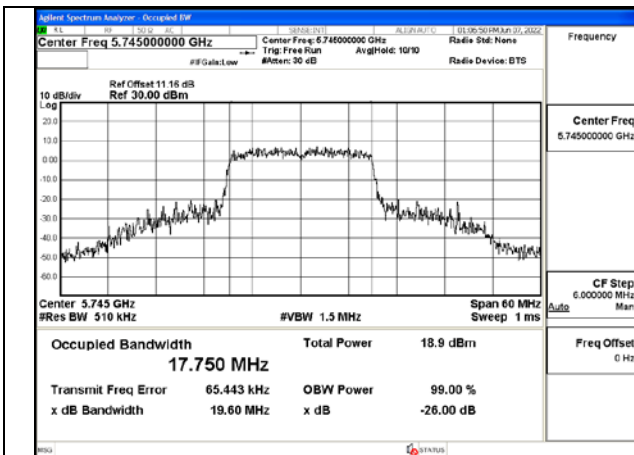

Test Mode:802.11n HT20 5745MHz Chain1

Test Mode:802.11n HT20 5785MHz Chain1

Test Mode:802.11n HT20 5825MHz Chain1

Test Mode: 802.11ac VHT20

Test Mode:802.11ac VHT20 5745MHz Chain0

Test Mode:802.11ac VHT20 5785MHz Chain0