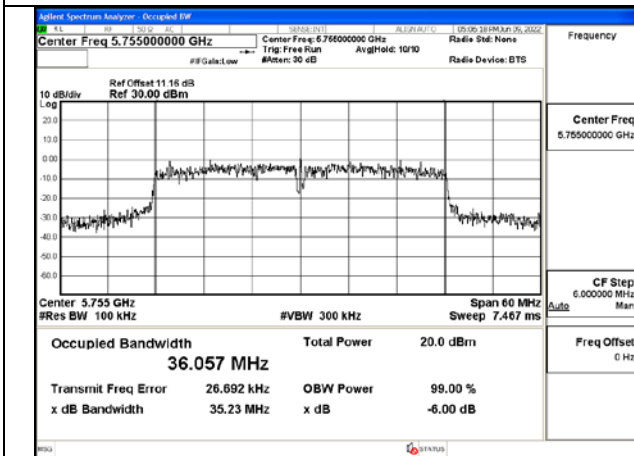

Test Mode:802.11n HT40 5755MHz Chain1