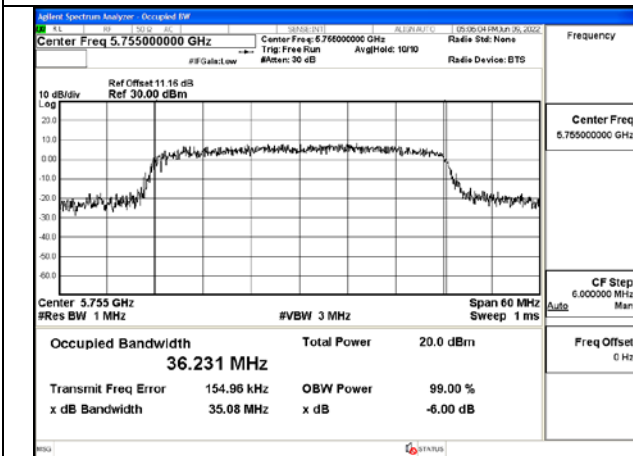

Test Mode:802.11n HT40 5755MHz Chain1