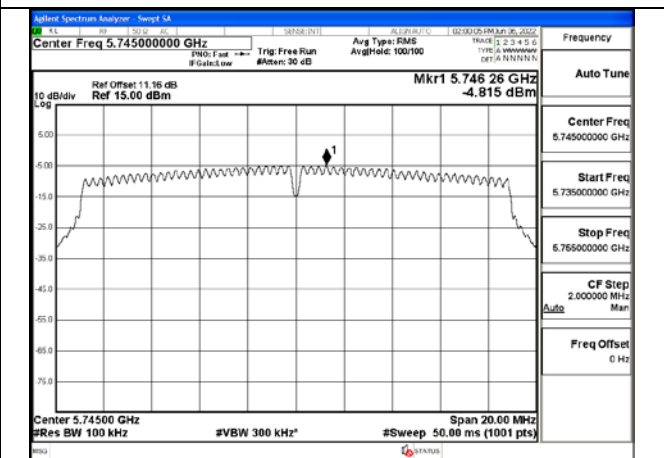

Test Mode:802.11ac VHT20 5745MHz Chain0

Test Mode:802.11ac VHT20 5785MHz Chain0

Test Mode:802.11ac VHT20 5825MHz Chain0

Test Mode:802.11ac VHT20 5745MHz Chain1

Test Mode:802.11ac VHT20 5785MHz Chain1

Test Mode:802.11ac VHT20 5825MHz Chain1