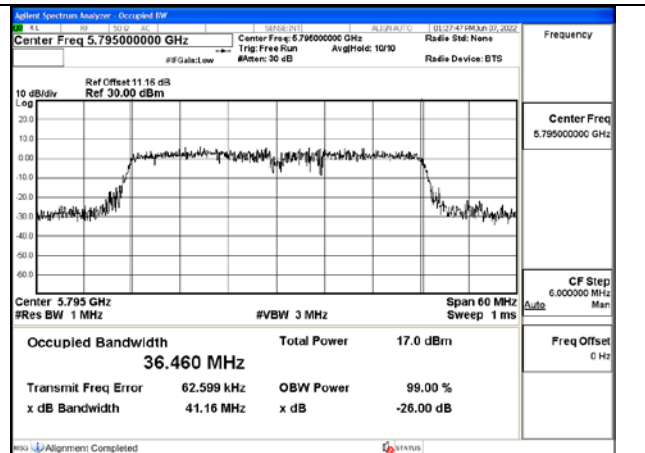

Test Mode:802.11ac VHT20 5825MHz Chain0

Test Mode:802.11ac VHT20 5745MHz Chain1

Test Mode:802.11ac VHT20 5785MHz Chain1

Test Mode:802.11ac VHT20 5825MHz Chain1

Test Mode: 802.11n HT40

Test Mode:802.11n HT40 5755MHz Chain0