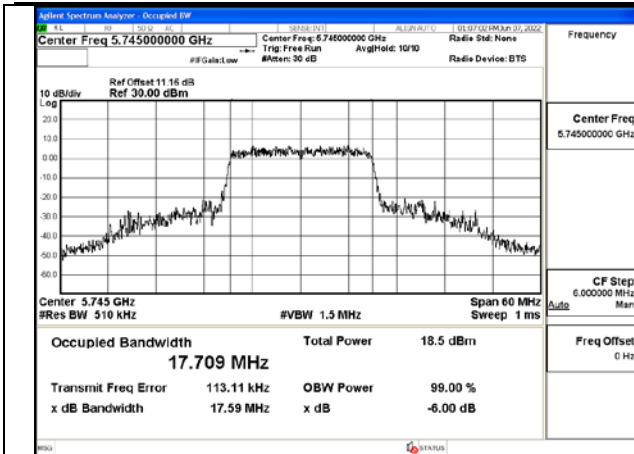

Test Mode:802.11n HT20 5785MHz Chain0

Test Mode:802.11n HT20 5825MHz Chain0

Test Mode:802.11n HT20 5745MHz Chain1

Test Mode:802.11n HT20 5785MHz Chain1

Test Mode:802.11n HT20 5825MHz Chain1

Test Mode: 802.11ac VHT20

Test Mode:802.11ac VHT20 5745MHz Chain0

Test Mode:802.11ac VHT20 5785MHz Chain0

Test Mode:802.11ac VHT20 5825MHz Chain0

Test Mode:802.11ac VHT20 5745MHz Chain1

Test Mode:802.11ac VHT20 5785MHz Chain1

Test Mode:802.11ac VHT20 5825MHz Chain1