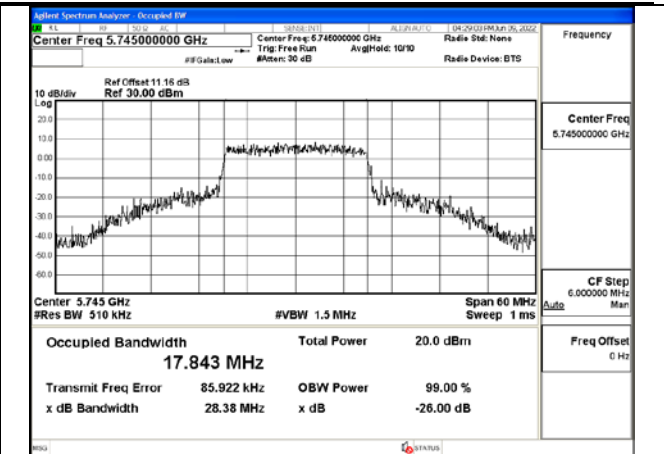

Test Mode:802.11a 5745MHz Chain1

Test Mode:802.11a 5785MHz Chain1

Test Mode:802.11a 5825MHz Chain1

Test Mode: 802.11n HT20

Test Mode:802.11n HT20 5745MHz Chain0

Test Mode:802.11n HT20 5785MHz Chain0

Test Mode:802.11n HT20 5825MHz Chain0

Test Mode:802.11n HT20 5745MHz Chain1

Test Mode:802.11n HT20 5785MHz Chain1

Test Mode:802.11n HT20 5825MHz Chain1

Test Mode: 802.11ac VHT20

Test Mode:802.11ac VHT20 5745MHz Chain0

Test Mode:802.11ac VHT20 5785MHz Chain0