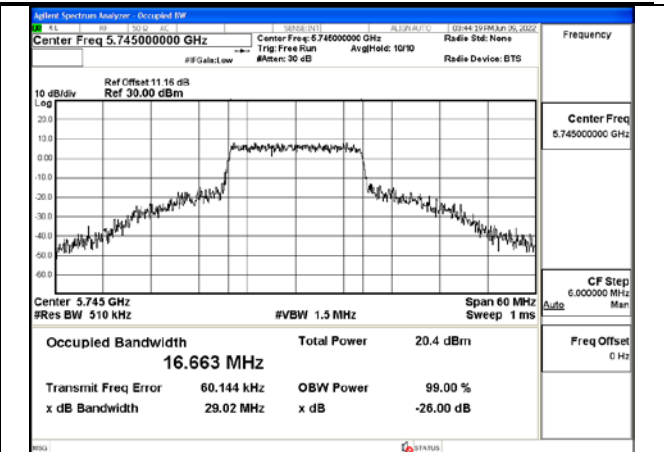

Test Mode	Antenna	26dB Bandwidth (MHz)		
		Channel No.673	---	---
		5775MHz	---	---
802.11ac VHT80	Chain0	81.21	---	---
802.11ac VHT80	Chain1	89.01	---	---

Test Mode: 802.11a

Test Mode:802.11a 5825MHz Chain0