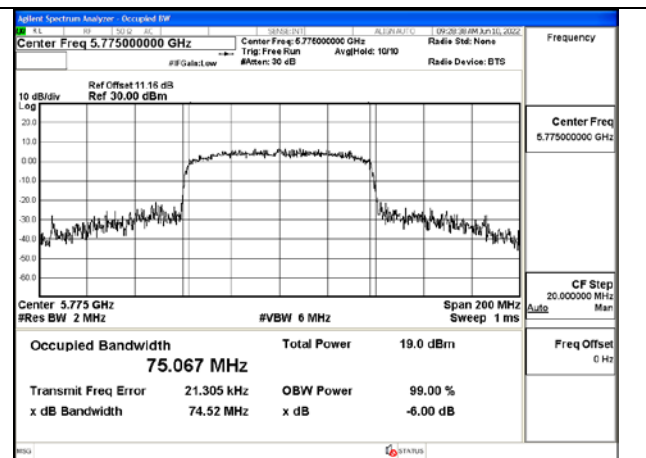

Test Mode:802.11ac VHT40 5795MHz Chain0

Test Mode:802.11ac VHT40 5755MHz Chain1

Test Mode:802.11ac VHT40 5795MHz Chain1

Test Mode: 802.11ac VHT80

Test Mode:802.11ac VHT80 5775MHz Chain0

Test Mode:802.11ac VHT80 5775MHz Chain1