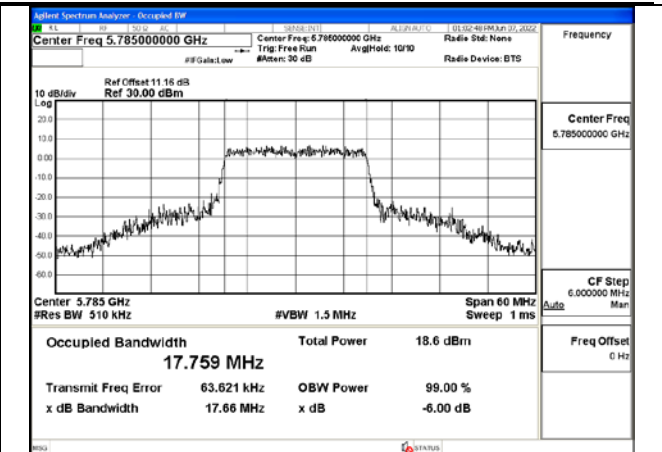

Test Mode:802.11a 5785MHz Chain0

Test Mode:802.11a 5825MHz Chain0

Test Mode:802.11a 5745MHz Chain1

Test Mode:802.11a 5785MHz Chain1

Test Mode:802.11a 5825MHz Chain1

Test Mode: 802.11n HT20

Test Mode:802.11n HT20 5745MHz Chain0