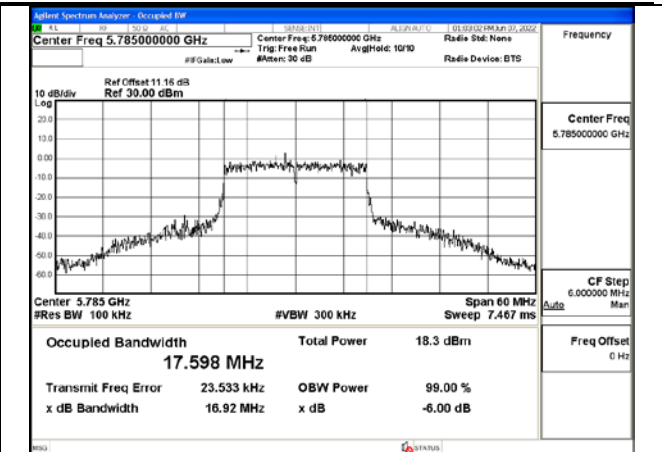

Test Mode:802.11a 5785MHz Chain0

Test Mode:802.11a 5825MHz Chain0

Test Mode:802.11a 5745MHz Chain1

Test Mode:802.11a 5785MHz Chain1

Test Mode:802.11a 5825MHz Chain1

Test Mode: 802.11n HT20

Test Mode:802.11n HT20 5745MHz Chain0