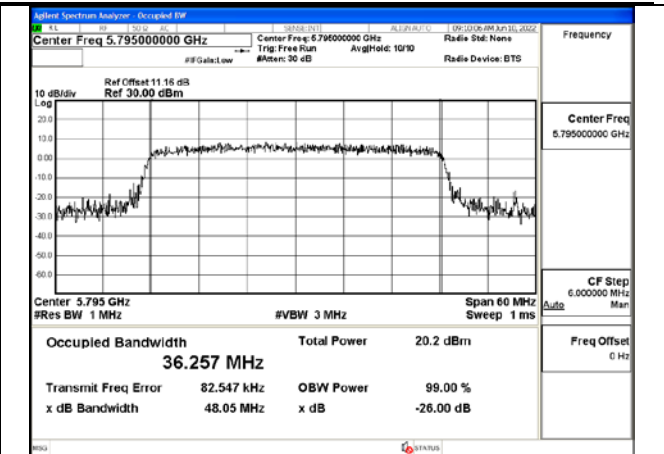

Test Mode:802.11n HT40 5795MHz Chain1