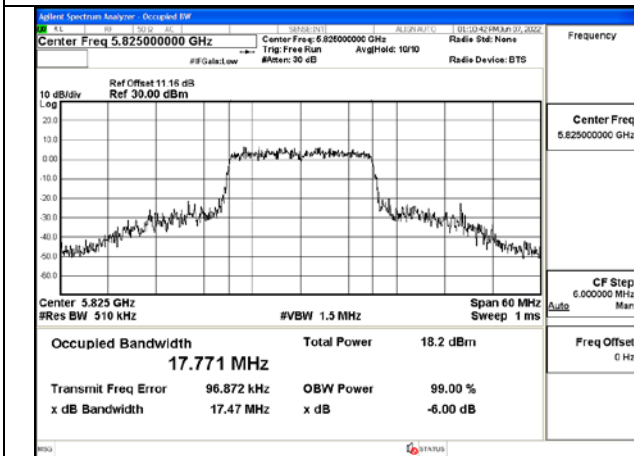

Test Mode:802.11ac VHT20 5825MHz Chain0