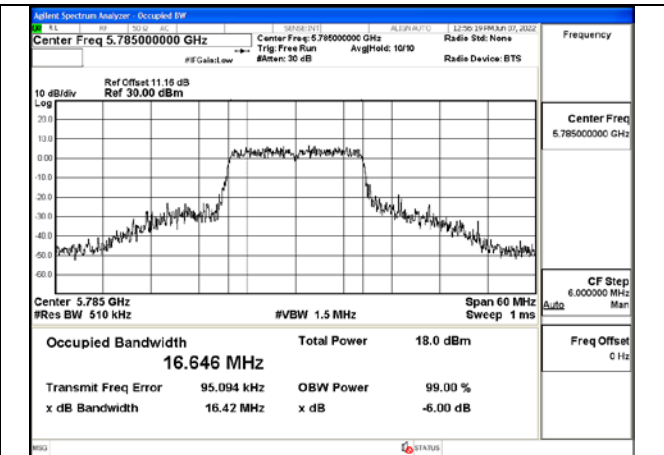

Test Mode: 802.11a

Test Mode:802.11a 5785MHz Chain0