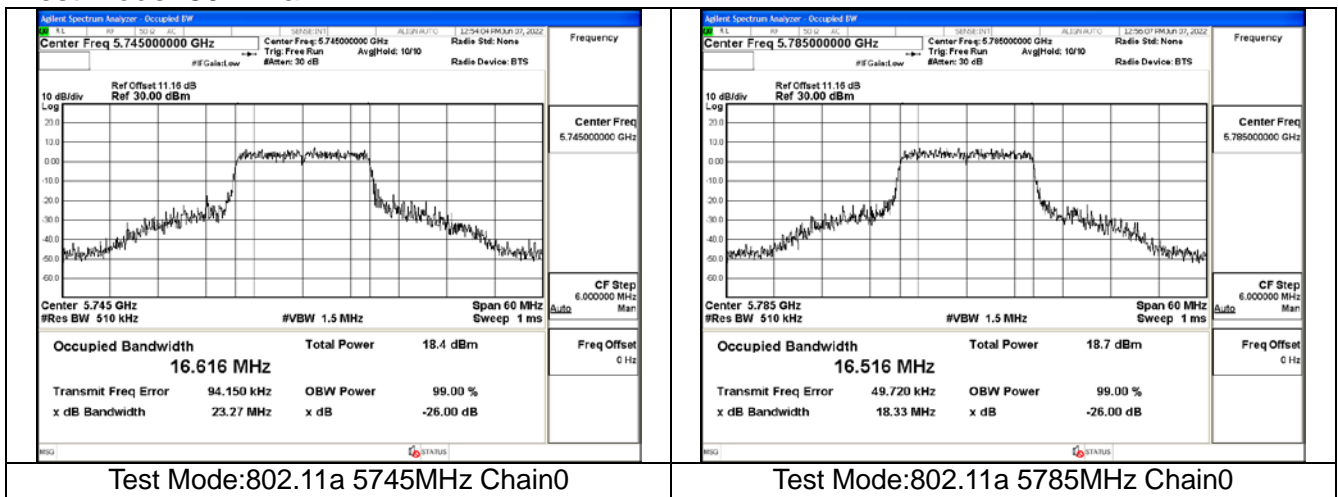

Emission Bandwidth

Offset 11.16dB = Attenuator + Temporary antenna connector loss + Cable loss

Test Mode	Antenna	26dB Bandwidth (MHz)		
		Channel No.667	Channel No.675	Channel No.683
		5745MHz	5785MHz	5825MHz
802.11a	Chain0	23.27	18.33	19.33
802.11a	Chain1	29.02	25.58	23.38
802.11n HT20	Chain0	19.34	19.73	19.54
802.11n HT20	Chain1	28.38	28.39	22.94
802.11ac VHT20	Chain0	19.60	20.30	22.00
802.11ac VHT20	Chain1	29.31	24.93	29.48

Test Mode	Antenna	26dB Bandwidth (MHz)		
		Channel No.669	---	Channel No.677
		5755MHz	---	5795MHz
802.11n HT40	Chain0	41.21	---	41.16
802.11n HT40	Chain1	49.88	---	48.05
802.11ac VHT40	Chain0	41.39	---	41.00
802.11ac VHT40	Chain1	46.56	---	43.76

Test Mode	Antenna	26dB Bandwidth (MHz)		
		Channel No.673	---	---
		5775MHz	---	---
802.11ac VHT80	Chain0	81.21	---	---
802.11ac VHT80	Chain1	89.01	---	---

Test Mode: 802.11a