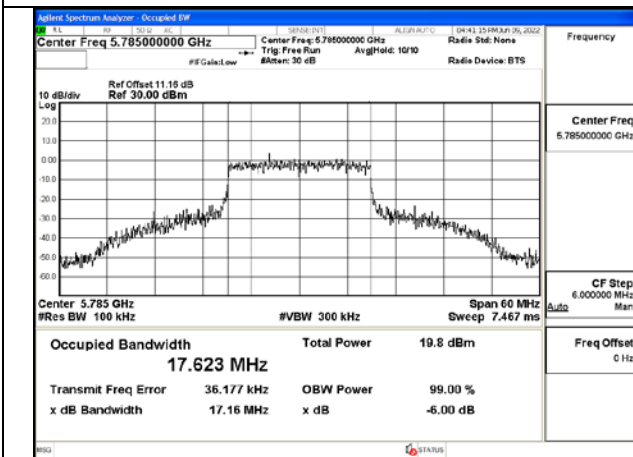

Test Mode:802.11ac VHT20 5745MHz Chain0

Test Mode:802.11ac VHT20 5785MHz Chain0

Test Mode:802.11ac VHT20 5825MHz Chain0

Test Mode:802.11ac VHT20 5745MHz Chain1

Test Mode:802.11ac VHT20 5785MHz Chain1

Test Mode:802.11ac VHT20 5825MHz Chain1