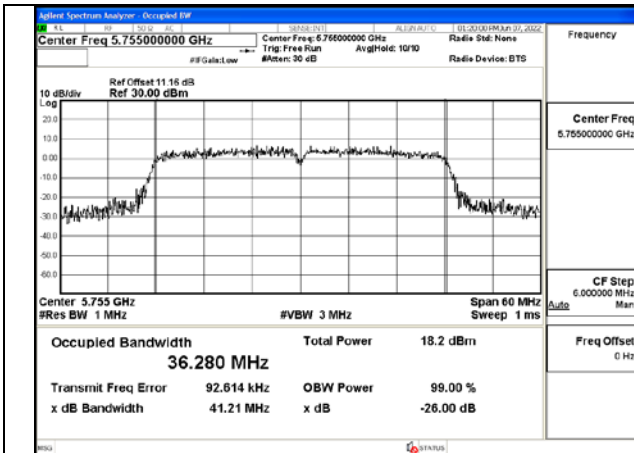

Test Mode:802.11ac VHT20 5825MHz Chain0

Test Mode:802.11ac VHT20 5745MHz Chain1

Test Mode:802.11ac VHT20 5785MHz Chain1

Test Mode:802.11ac VHT20 5825MHz Chain1

Test Mode: 802.11n HT40

Test Mode:802.11n HT40 5755MHz Chain0