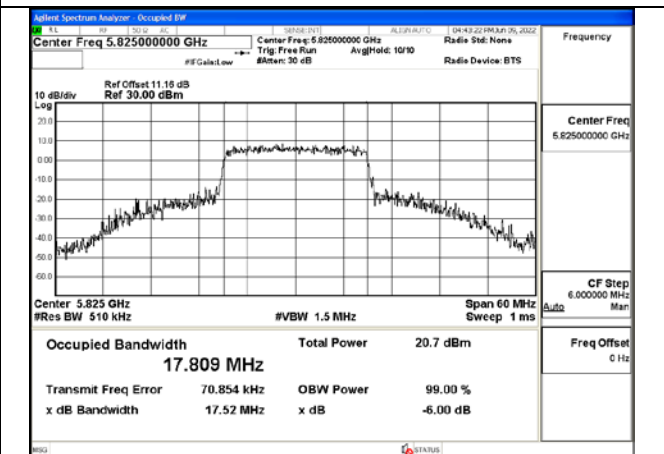

Test Mode:802.11ac VHT20 5745MHz Chain0

Test Mode:802.11ac VHT20 5785MHz Chain0

Test Mode:802.11ac VHT20 5825MHz Chain0

Test Mode:802.11ac VHT20 5745MHz Chain1

Test Mode:802.11ac VHT20 5785MHz Chain1

Test Mode:802.11ac VHT20 5825MHz Chain1