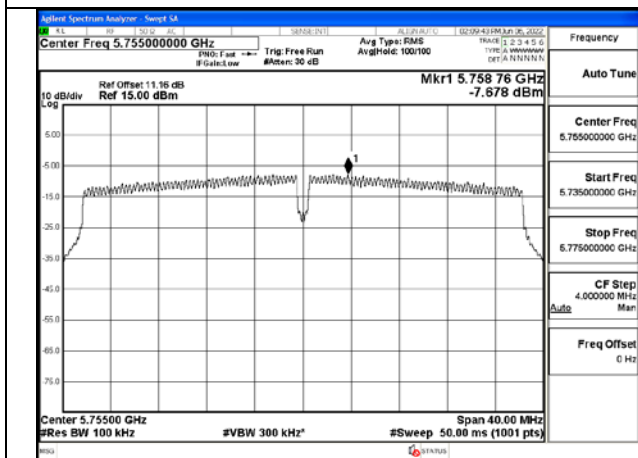

Test Mode:802.11n HT40 5755MHz Chain1