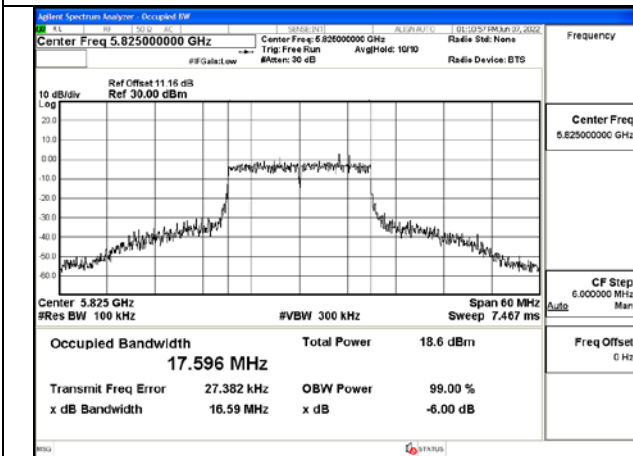

Test Mode:802.11ac VHT20 5825MHz Chain0