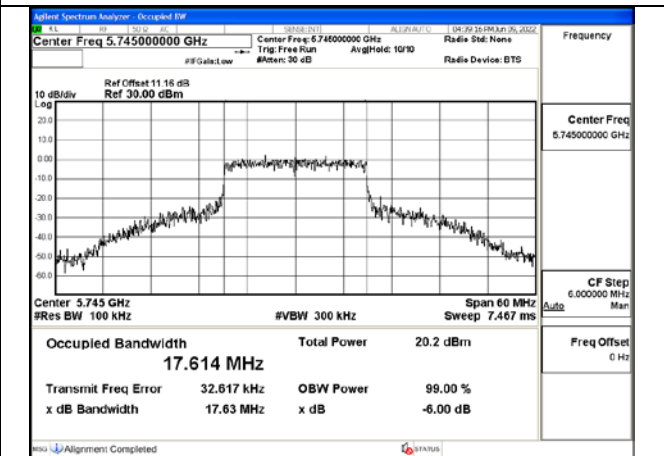

Test Mode:802.11ac VHT20 5745MHz Chain1