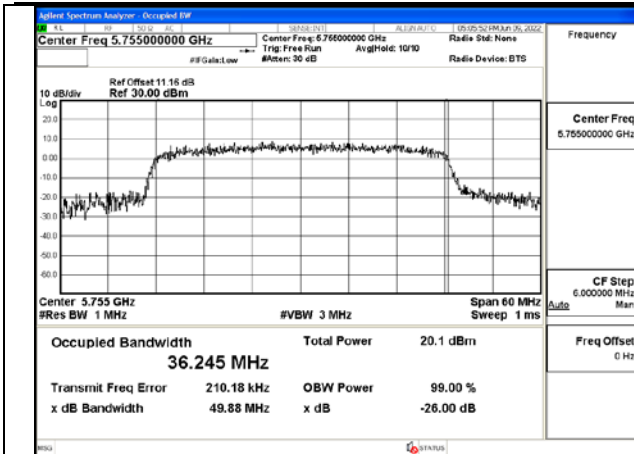

Test Mode:802.11n HT40 5755MHz Chain1