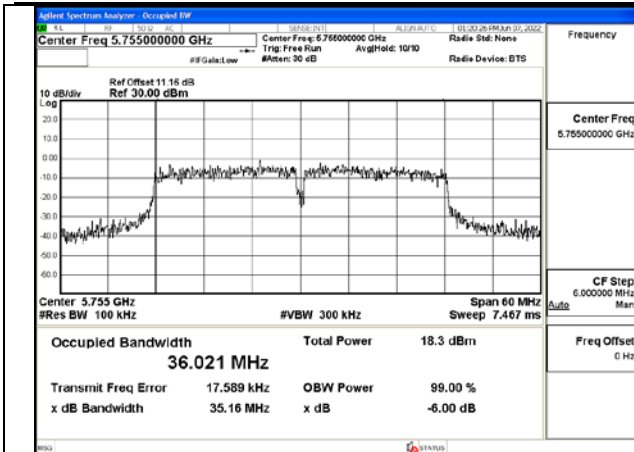

Test Mode:802.11n HT40 5755MHz Chain0