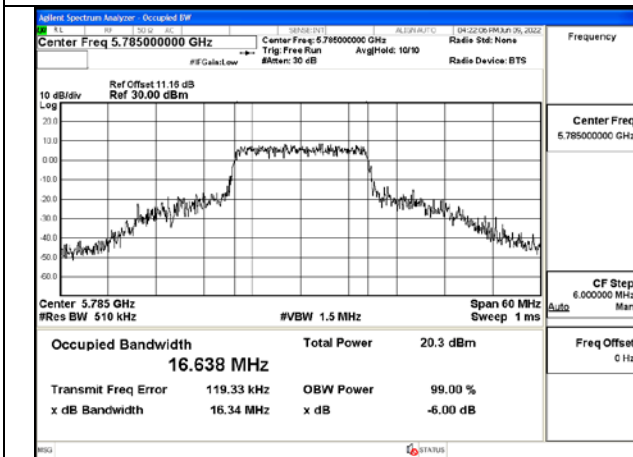

Test Mode:802.11a 5785MHz Chain1

Test Mode: 802.11n HT20