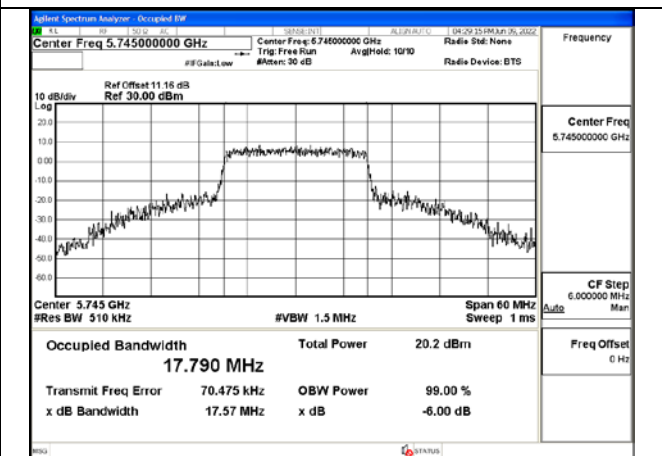

Test Mode:802.11n HT20 5745MHz Chain1