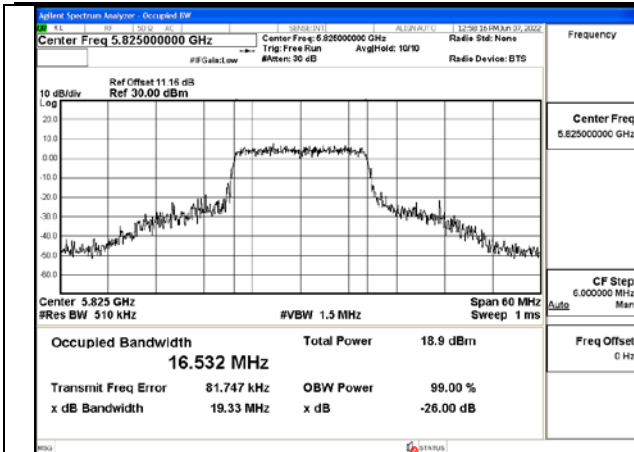

Test Mode:802.11a 5825MHz Chain0