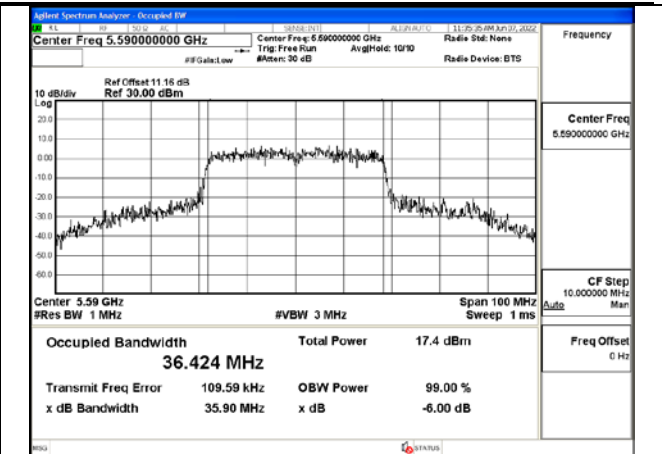

Test Mode:802.11n HT40 5510MHz Chain1

Test Mode:802.11n HT40 5590MHz Chain1

Test Mode:802.11n HT40 5670MHz Chain1

Test Mode: 802.11ac VHT40

Test Mode:802.11ac VHT40 5510MHz Chain0

Test Mode:802.11ac VHT40 5590MHz Chain0