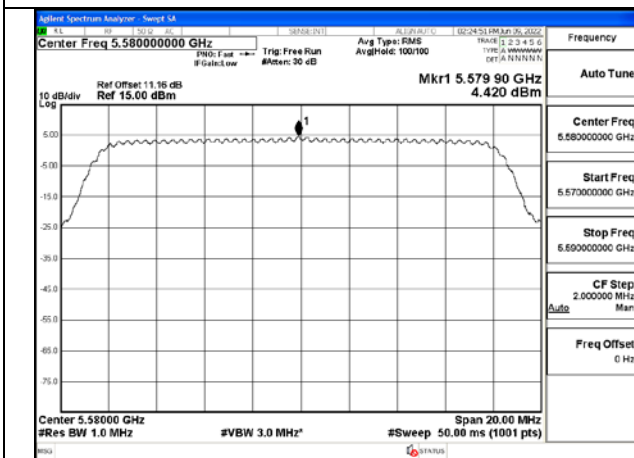

| Test Mode      | Antenna | 5530MHz               |                         | ---                   |                         | 5610MHz               |                         |
|----------------|---------|-----------------------|-------------------------|-----------------------|-------------------------|-----------------------|-------------------------|
|                |         | Correction Factor(dB) | Power Density (dBm/MHz) | Correction Factor(dB) | Power Density (dBm/MHz) | Correction Factor(dB) | Power Density (dBm/MHz) |
| 802.11ac VHT80 | Chain0  | 1.49                  | -6.119                  | ---                   | ---                     | 1.49                  | -5.924                  |
| 802.11ac VHT80 | Chain1  | 1.49                  | -1.648                  | ---                   | ---                     | 1.49                  | -1.424                  |
| 802.11ac VHT80 | MIMO    | 1.49                  | -0.322                  | ---                   | ---                     | 1.49                  | -0.105                  |

Test Mode: 802.11a

Test Mode:802.11a 5500MHz Chain0

Test Mode:802.11a 5580MHz Chain0

Test Mode:802.11a 5700MHz Chain0

Test Mode:802.11a 5500MHz Chain1

Test Mode:802.11a 5580MHz Chain1

Test Mode:802.11a 5700MHz Chain1

Test Mode: 802.11n HT20

Test Mode:802.11n HT20 5500MHz Chain0

Test Mode:802.11n HT20 5580MHz Chain0

Test Mode:802.11n HT20 5700MHz Chain0

Test Mode:802.11n HT20 5500MHz Chain1

Test Mode:802.11n HT20 5580MHz Chain1