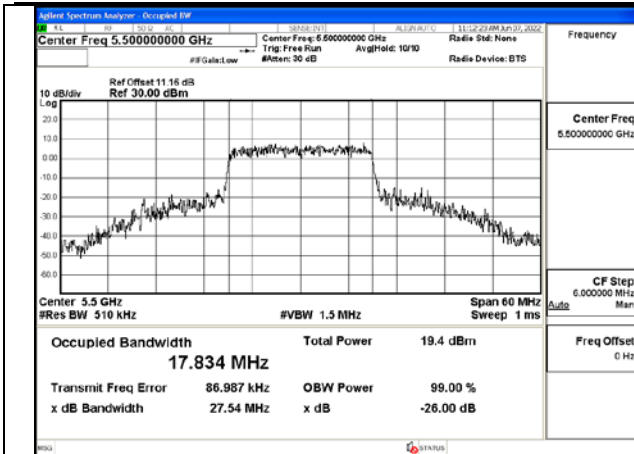

Test Mode: 802.11n HT20

Test Mode:802.11n HT20 5500MHz Chain0

Test Mode:802.11n HT20 5580MHz Chain0

Test Mode:802.11n HT20 5700MHz Chain0

Test Mode:802.11n HT20 5500MHz Chain1

Test Mode:802.11n HT20 5580MHz Chain1

Test Mode:802.11n HT20 5700MHz Chain1

Test Mode: 802.11ac VHT20

Test Mode:802.11ac VHT20 5500MHz Chain0

Test Mode:802.11ac VHT20 5580MHz Chain0

Test Mode:802.11ac VHT20 5700MHz Chain0

Test Mode:802.11ac VHT20 5500MHz Chain1