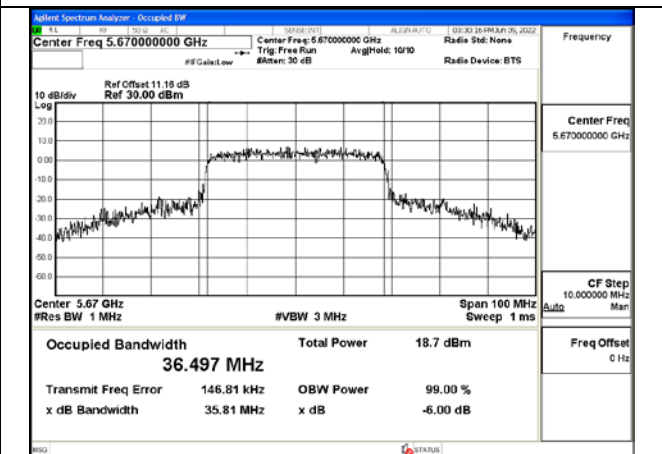

Test Mode:802.11ac VHT40 5670MHz Chain1

Test Mode: 802.11ac VHT80