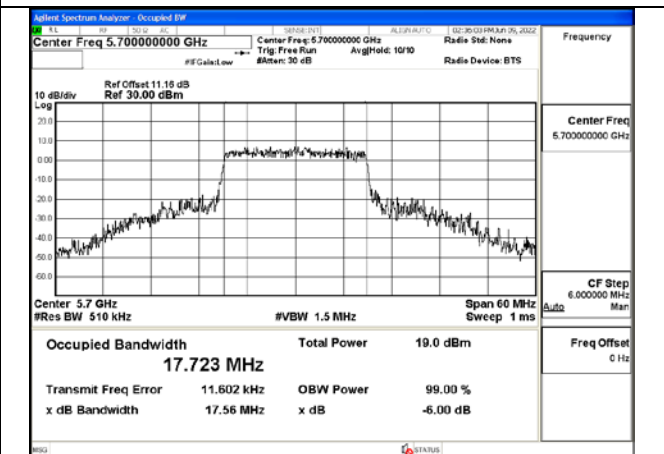

Test Mode: 802.11n HT20

Test Mode:802.11n HT20 5500MHz Chain0

Test Mode:802.11n HT20 5580MHz Chain0

Test Mode:802.11n HT20 5700MHz Chain0

Test Mode:802.11n HT20 5500MHz Chain1

Test Mode:802.11n HT20 5580MHz Chain1

Test Mode:802.11n HT20 5700MHz Chain1

Test Mode: 802.11ac VHT20

Test Mode:802.11ac VHT20 5500MHz Chain0

Test Mode:802.11ac VHT20 5580MHz Chain0

Test Mode:802.11ac VHT20 5700MHz Chain0

Test Mode:802.11ac VHT20 5500MHz Chain1