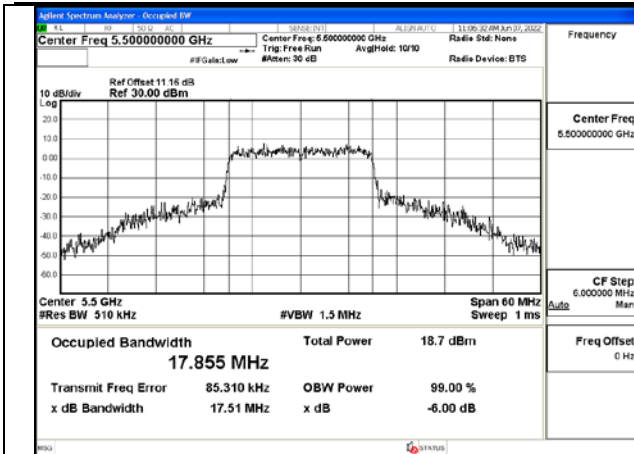

Test Mode: 802.11a

Test Mode:802.11a 5500MHz Chain0

Test Mode:802.11a 5580MHz Chain0

Test Mode:802.11a 5700MHz Chain0

Test Mode:802.11a 5500MHz Chain1

Test Mode:802.11a 5580MHz Chain1

Test Mode:802.11a 5700MHz Chain1

Test Mode: 802.11n HT20

Test Mode:802.11n HT20 5500MHz Chain0

Test Mode:802.11n HT20 5580MHz Chain0

Test Mode:802.11n HT20 5700MHz Chain0

Test Mode:802.11n HT20 5500MHz Chain1

Test Mode:802.11n HT20 5580MHz Chain1