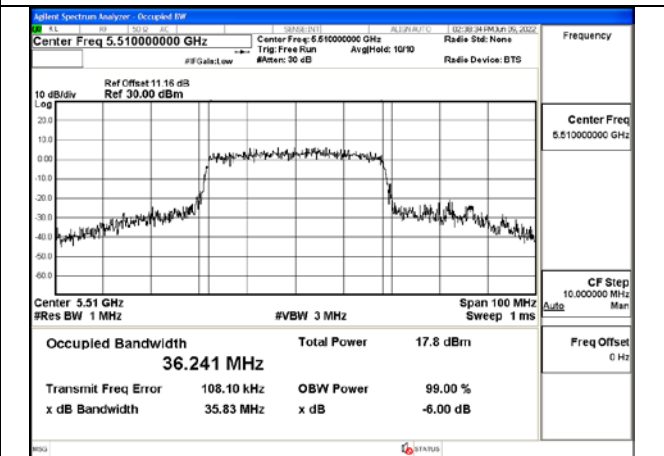

Test Mode:802.11ac VHT20 5580MHz Chain1

Test Mode:802.11ac VHT20 5700MHz Chain1

Test Mode: 802.11n HT40

Test Mode:802.11n HT40 5510MHz Chain0

Test Mode:802.11n HT40 5590MHz Chain0

Test Mode:802.11n HT40 5670MHz Chain0