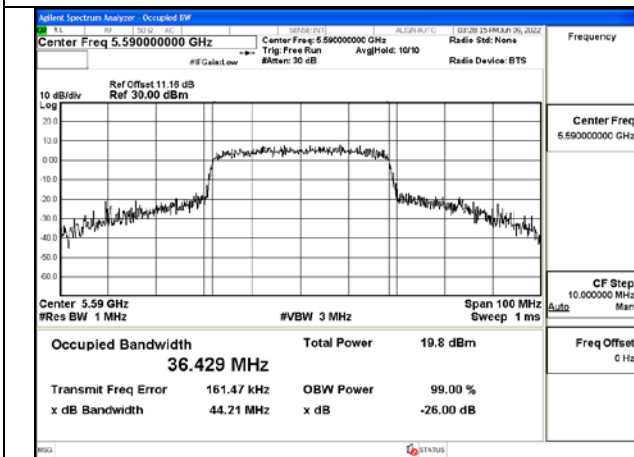

Test Mode:802.11n HT40 5510MHz Chain1

Test Mode:802.11n HT40 5590MHz Chain1

Test Mode:802.11n HT40 5670MHz Chain1

Test Mode: 802.11ac VHT40

Test Mode:802.11ac VHT40 5510MHz Chain0

Test Mode:802.11ac VHT40 5590MHz Chain0

Test Mode:802.11ac VHT40 5670MHz Chain0

Test Mode:802.11ac VHT40 5510MHz Chain1

Test Mode:802.11ac VHT40 5590MHz Chain1

Test Mode:802.11ac VHT40 5670MHz Chain1

Test Mode: 802.11ac VHT80