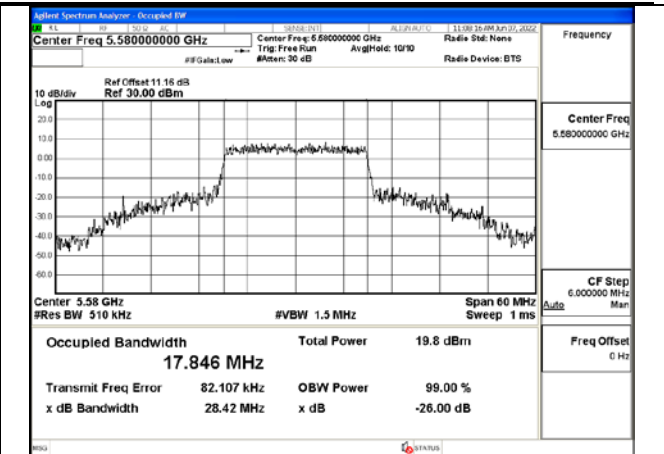

Test Mode: 802.11a

Test Mode:802.11a 5500MHz Chain0

Test Mode:802.11a 5580MHz Chain0

Test Mode:802.11a 5700MHz Chain0

Test Mode:802.11a 5500MHz Chain1

Test Mode:802.11a 5580MHz Chain1

Test Mode:802.11a 5700MHz Chain1

Test Mode: 802.11n HT20

Test Mode:802.11n HT20 5500MHz Chain0

Test Mode:802.11n HT20 5580MHz Chain0

Test Mode:802.11n HT20 5700MHz Chain0

Test Mode:802.11n HT20 5500MHz Chain1

Test Mode:802.11n HT20 5580MHz Chain1