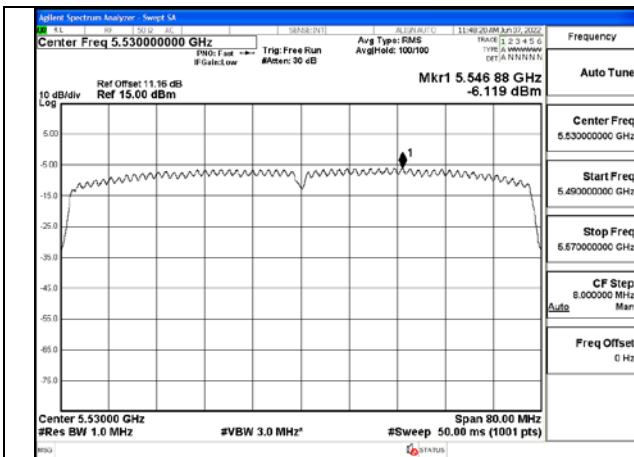

Test Mode:802.11ac VHT40 5670MHz Chain0

Test Mode:802.11ac VHT40 5510MHz Chain1

Test Mode:802.11ac VHT40 5590MHz Chain1

Test Mode:802.11ac VHT40 5670MHz Chain1

Test Mode: 802.11ac VHT80

Test Mode:802.11ac VHT80 5530MHz Chain0

Test Mode:802.11ac VHT80 5610MHz Chain0