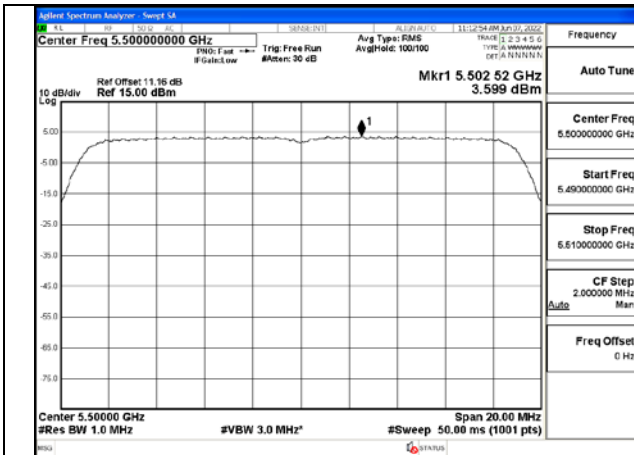

Test Mode: 802.11a

Test Mode:802.11a 5500MHz Chain0

Test Mode:802.11a 5580MHz Chain0

Test Mode:802.11a 5700MHz Chain0

Test Mode:802.11a 5500MHz Chain1

Test Mode:802.11a 5580MHz Chain1

Test Mode:802.11a 5700MHz Chain1

Test Mode: 802.11n HT20

Test Mode:802.11n HT20 5500MHz Chain0

Test Mode:802.11n HT20 5580MHz Chain0

Test Mode:802.11n HT20 5700MHz Chain0

Test Mode:802.11n HT20 5500MHz Chain1

Test Mode:802.11n HT20 5580MHz Chain1

Test Mode:802.11n HT20 5700MHz Chain1

Test Mode: 802.11ac VHT20

Test Mode:802.11ac VHT20 5500MHz Chain0

Test Mode:802.11ac VHT20 5580MHz Chain0

Test Mode:802.11ac VHT20 5700MHz Chain0

Test Mode:802.11ac VHT20 5500MHz Chain1