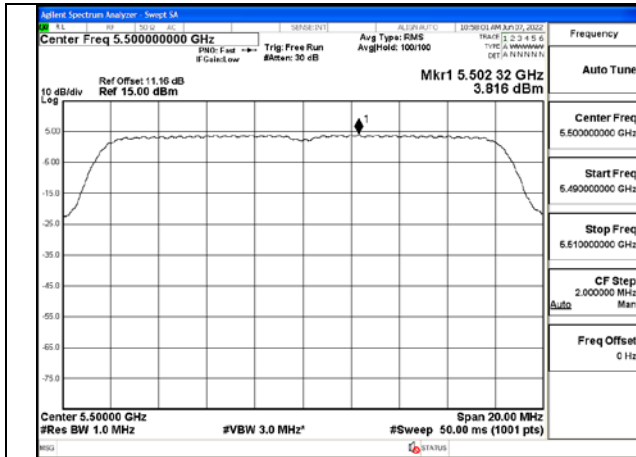

Test Mode	Antenna	5510MHz		5590MHz		5670MHz	
		Correction Factor(dB)	Power Density (dBm/MHz)	Correction Factor(dB)	Power Density (dBm/MHz)	Correction Factor(dB)	Power Density (dBm/MHz)
802.11n HT40	Chain0	1.01	-2.172	1.01	-2.389	1.01	-3.002
802.11n HT40	Chain1	1.01	-0.574	1.01	-0.265	1.01	0.375
802.11n HT40	MIMO	1.01	1.710	1.01	1.812	1.01	2.017
802.11ac VHT40	Chain0	1.00	-1.314	1.00	-0.703	1.00	-1.317
802.11ac VHT40	Chain1	1.00	0.027	1.00	0.752	1.00	0.623
802.11ac VHT40	MIMO	1.00	2.418	1.00	3.095	1.00	2.771

Test Mode	Antenna	5530MHz		---		5610MHz	
		Correction Factor(dB)	Power Density (dBm/MHz)	Correction Factor(dB)	Power Density (dBm/MHz)	Correction Factor(dB)	Power Density (dBm/MHz)
802.11ac VHT80	Chain0	1.49	-6.119	---	---	1.49	-5.924
802.11ac VHT80	Chain1	1.49	-1.648	---	---	1.49	-1.424
802.11ac VHT80	MIMO	1.49	-0.322	---	---	1.49	-0.105

Test Mode: 802.11a

Test Mode:802.11a 5500MHz Chain0