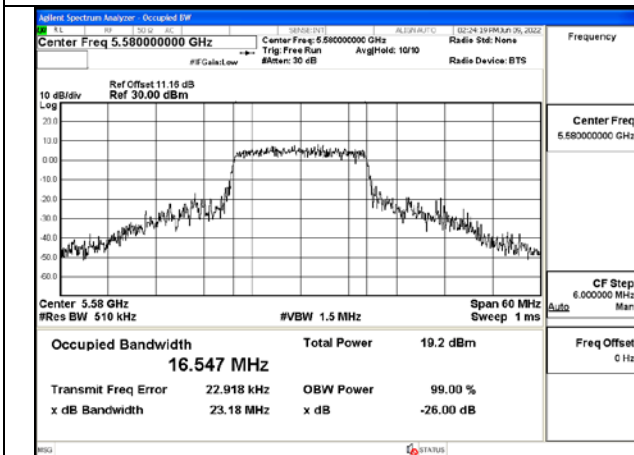

Test Mode: 802.11a

Test Mode:802.11a 5500MHz Chain0

Test Mode:802.11a 5580MHz Chain0

Test Mode:802.11a 5700MHz Chain0

Test Mode:802.11a 5500MHz Chain1

Test Mode:802.11a 5580MHz Chain1

Test Mode:802.11a 5700MHz Chain1

Test Mode: 802.11n HT20

Test Mode:802.11n HT20 5500MHz Chain0

Test Mode:802.11n HT20 5580MHz Chain0

Test Mode:802.11n HT20 5700MHz Chain0

Test Mode:802.11n HT20 5500MHz Chain1

Test Mode:802.11n HT20 5580MHz Chain1