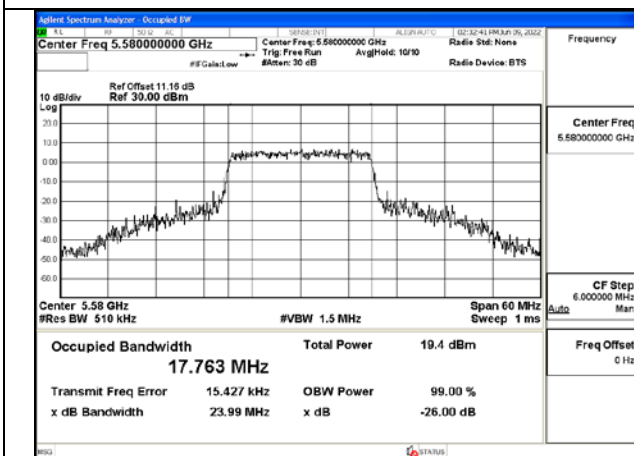

Test Mode: 802.11n HT20

Test Mode:802.11n HT20 5500MHz Chain0

Test Mode:802.11n HT20 5580MHz Chain0

Test Mode:802.11n HT20 5700MHz Chain0

Test Mode:802.11n HT20 5500MHz Chain1

Test Mode:802.11n HT20 5580MHz Chain1

Test Mode:802.11n HT20 5700MHz Chain1

Test Mode: 802.11ac VHT20

Test Mode:802.11ac VHT20 5500MHz Chain0

Test Mode:802.11ac VHT20 5580MHz Chain0

Test Mode:802.11ac VHT20 5700MHz Chain0

Test Mode:802.11ac VHT20 5500MHz Chain1