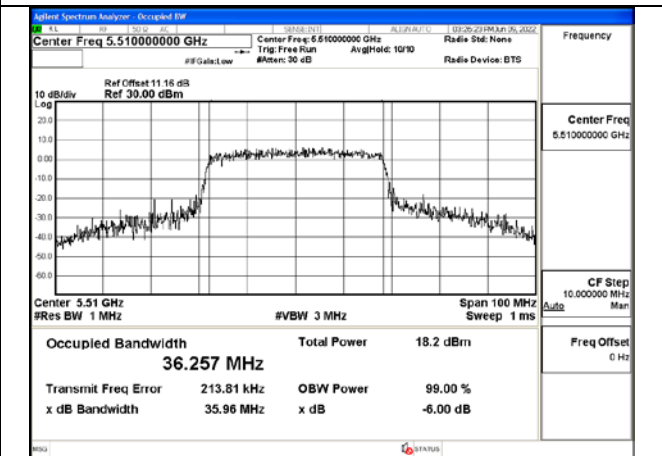

Test Mode:802.11ac VHT40 5510MHz Chain1