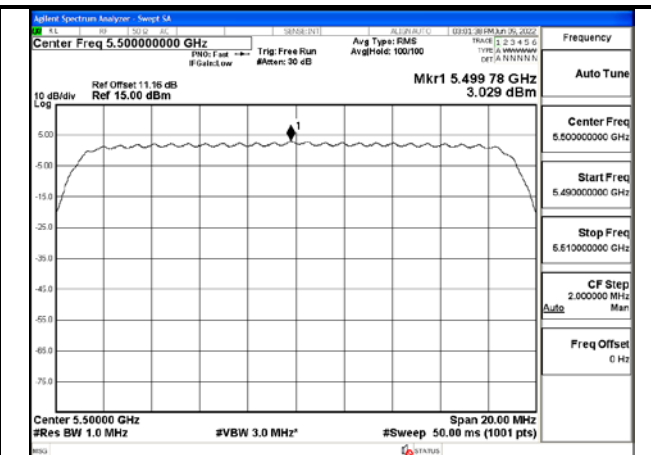

Test Mode:802.11n HT20 5700MHz Chain1

Test Mode: 802.11ac VHT20

Test Mode:802.11ac VHT20 5500MHz Chain0

Test Mode:802.11ac VHT20 5580MHz Chain0

Test Mode:802.11ac VHT20 5700MHz Chain0

Test Mode:802.11ac VHT20 5500MHz Chain1

Test Mode:802.11ac VHT20 5580MHz Chain1

Test Mode:802.11ac VHT20 5700MHz Chain1

Test Mode: 802.11n HT40

Test Mode:802.11n HT40 5510MHz Chain0

Test Mode:802.11n HT40 5590MHz Chain0

Test Mode:802.11n HT40 5670MHz Chain0