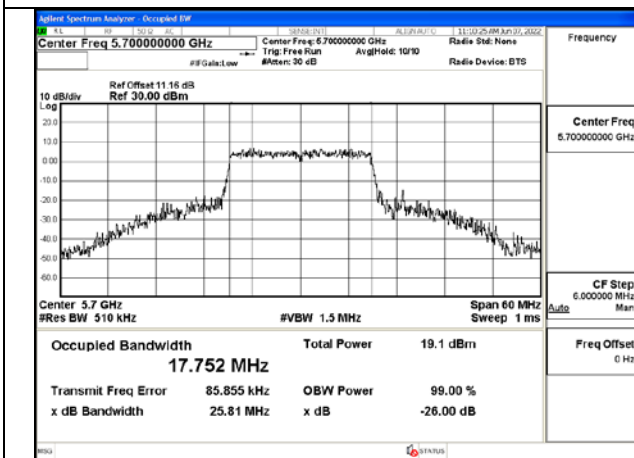

Test Mode: 802.11a

Test Mode:802.11a 5500MHz Chain0

Test Mode:802.11a 5580MHz Chain0

Test Mode:802.11a 5700MHz Chain0

Test Mode:802.11a 5500MHz Chain1

Test Mode:802.11a 5580MHz Chain1

Test Mode:802.11a 5700MHz Chain1

Test Mode: 802.11n HT20

Test Mode:802.11n HT20 5500MHz Chain0

Test Mode:802.11n HT20 5580MHz Chain0

Test Mode:802.11n HT20 5700MHz Chain0

Test Mode:802.11n HT20 5500MHz Chain1

Test Mode:802.11n HT20 5580MHz Chain1