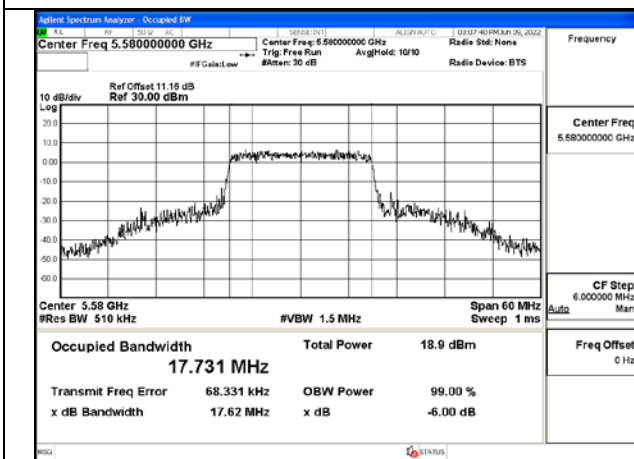

Test Mode:802.11n HT20 5700MHz Chain1

Test Mode: 802.11ac VHT20

Test Mode:802.11ac VHT20 5500MHz Chain0

Test Mode:802.11ac VHT20 5580MHz Chain0

Test Mode:802.11ac VHT20 5700MHz Chain0

Test Mode:802.11ac VHT20 5500MHz Chain1