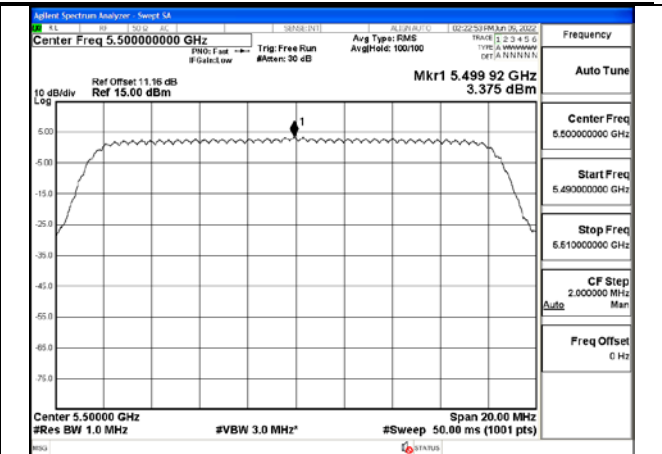

| Test Mode      | Antenna | 5530MHz               |                         | ---                   |                         | 5610MHz               |                         |
|----------------|---------|-----------------------|-------------------------|-----------------------|-------------------------|-----------------------|-------------------------|
|                |         | Correction Factor(dB) | Power Density (dBm/MHz) | Correction Factor(dB) | Power Density (dBm/MHz) | Correction Factor(dB) | Power Density (dBm/MHz) |
| 802.11ac VHT80 | Chain0  | 1.49                  | -6.119                  | ---                   | ---                     | 1.49                  | -5.924                  |
| 802.11ac VHT80 | Chain1  | 1.49                  | -1.648                  | ---                   | ---                     | 1.49                  | -1.424                  |
| 802.11ac VHT80 | MIMO    | 1.49                  | -0.322                  | ---                   | ---                     | 1.49                  | -0.105                  |

Test Mode: 802.11a

Test Mode:802.11a 5500MHz Chain0

Test Mode:802.11a 5580MHz Chain0

Test Mode:802.11a 5700MHz Chain0

Test Mode:802.11a 5500MHz Chain1

Test Mode:802.11a 5580MHz Chain1

Test Mode:802.11a 5700MHz Chain1

Test Mode: 802.11n HT20

Test Mode:802.11n HT20 5500MHz Chain0

Test Mode:802.11n HT20 5580MHz Chain0

Test Mode:802.11n HT20 5700MHz Chain0

Test Mode:802.11n HT20 5500MHz Chain1

Test Mode:802.11n HT20 5580MHz Chain1