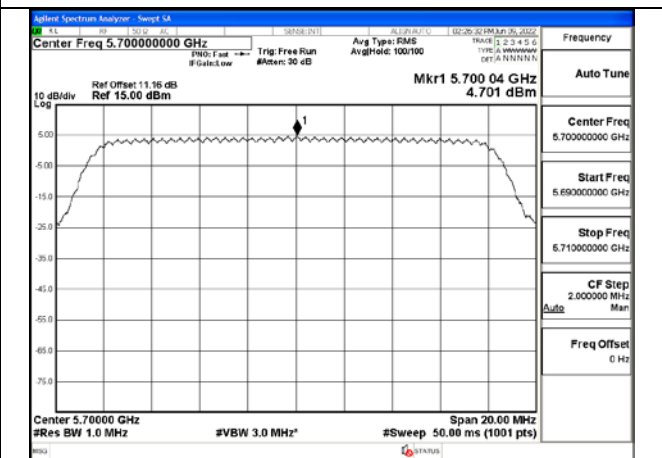

| Test Mode      | Antenna | 5530MHz               |                         | ---                   |                         | 5610MHz               |                         |
|----------------|---------|-----------------------|-------------------------|-----------------------|-------------------------|-----------------------|-------------------------|
|                |         | Correction Factor(dB) | Power Density (dBm/MHz) | Correction Factor(dB) | Power Density (dBm/MHz) | Correction Factor(dB) | Power Density (dBm/MHz) |
| 802.11ac VHT80 | Chain0  | 1.49                  | -6.119                  | ---                   | ---                     | 1.49                  | -5.924                  |
| 802.11ac VHT80 | Chain1  | 1.49                  | -1.648                  | ---                   | ---                     | 1.49                  | -1.424                  |
| 802.11ac VHT80 | MIMO    | 1.49                  | -0.322                  | ---                   | ---                     | 1.49                  | -0.105                  |

Test Mode: 802.11a

Test Mode:802.11a 5500MHz Chain0

Test Mode:802.11a 5580MHz Chain0

Test Mode:802.11a 5700MHz Chain0

Test Mode:802.11a 5500MHz Chain1

Test Mode:802.11a 5580MHz Chain1

Test Mode:802.11a 5700MHz Chain1

Test Mode: 802.11n HT20

Test Mode:802.11n HT20 5500MHz Chain0

Test Mode:802.11n HT20 5580MHz Chain0

Test Mode:802.11n HT20 5700MHz Chain0

Test Mode:802.11n HT20 5500MHz Chain1

Test Mode:802.11n HT20 5580MHz Chain1