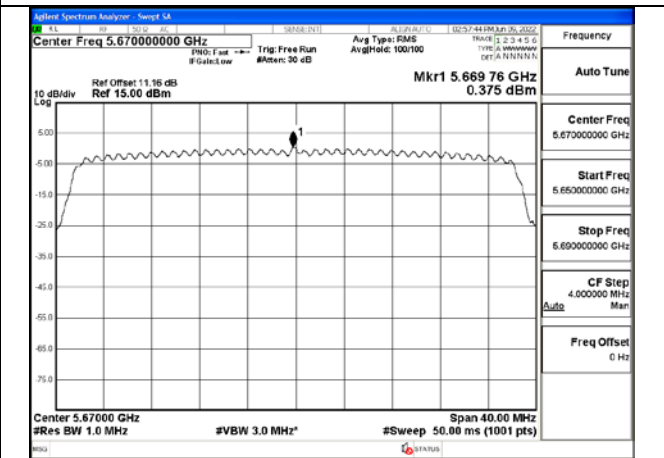

Test Mode:802.11n HT20 5700MHz Chain1

Test Mode: 802.11ac VHT20

Test Mode:802.11ac VHT20 5500MHz Chain0

Test Mode:802.11ac VHT20 5580MHz Chain0

Test Mode:802.11ac VHT20 5700MHz Chain0

Test Mode:802.11ac VHT20 5500MHz Chain1

Test Mode:802.11ac VHT20 5580MHz Chain1

Test Mode:802.11ac VHT20 5700MHz Chain1

Test Mode: 802.11n HT40

Test Mode:802.11n HT40 5510MHz Chain0

Test Mode:802.11n HT40 5590MHz Chain0

Test Mode:802.11n HT40 5670MHz Chain0

Test Mode:802.11n HT40 5510MHz Chain1

Test Mode:802.11n HT40 5590MHz Chain1

Test Mode:802.11n HT40 5670MHz Chain1

Test Mode: 802.11ac VHT40

Test Mode:802.11ac VHT40 5510MHz Chain0

Test Mode:802.11ac VHT40 5590MHz Chain0