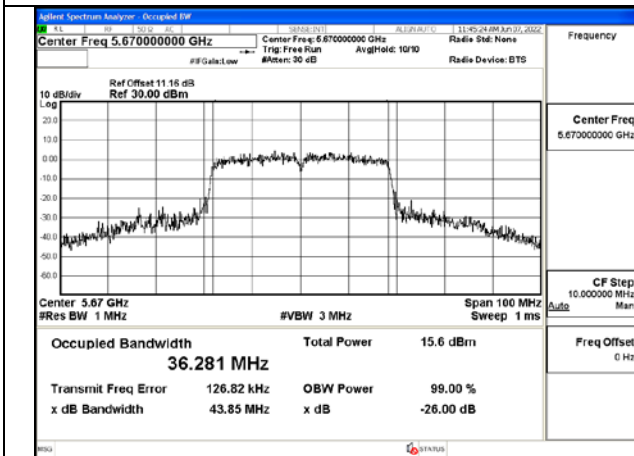

Test Mode:802.11ac VHT20 5580MHz Chain1

Test Mode:802.11ac VHT20 5700MHz Chain1

Test Mode: 802.11n HT40

Test Mode:802.11n HT40 5510MHz Chain0

Test Mode:802.11n HT40 5590MHz Chain0

Test Mode:802.11n HT40 5670MHz Chain0