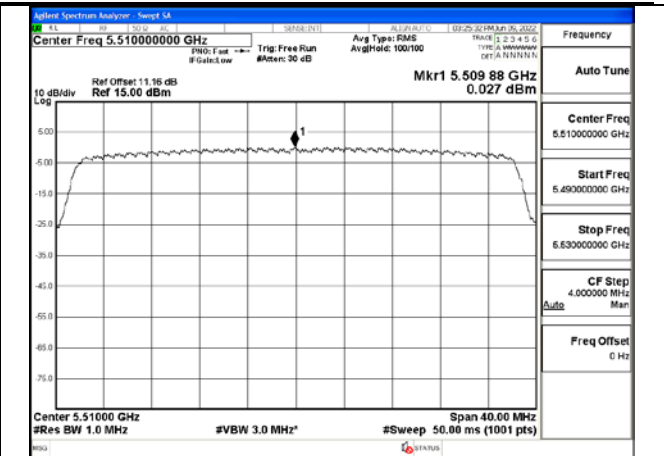

Test Mode:802.11n HT40 5510MHz Chain1

Test Mode:802.11n HT40 5590MHz Chain1

Test Mode:802.11n HT40 5670MHz Chain1

Test Mode: 802.11ac VHT40

Test Mode:802.11ac VHT40 5510MHz Chain0

Test Mode:802.11ac VHT40 5590MHz Chain0

Test Mode:802.11ac VHT40 5670MHz Chain0

Test Mode:802.11ac VHT40 5510MHz Chain1

Test Mode:802.11ac VHT40 5590MHz Chain1

Test Mode:802.11ac VHT40 5670MHz Chain1

Test Mode: 802.11ac VHT80

Test Mode:802.11ac VHT80 5530MHz Chain0

Test Mode:802.11ac VHT80 5610MHz Chain0