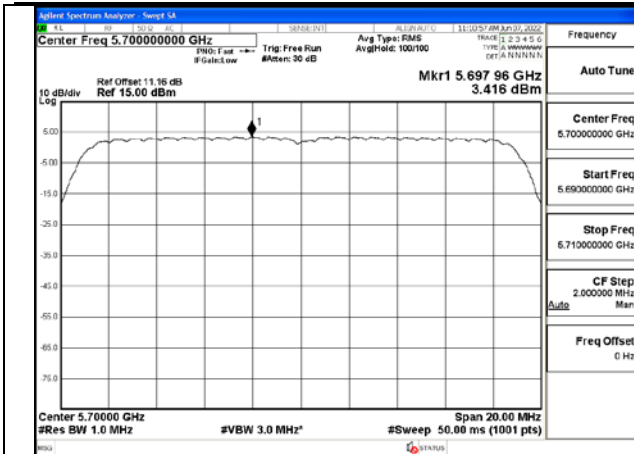

Test Mode: 802.11a

Test Mode:802.11a 5500MHz Chain0

Test Mode:802.11a 5580MHz Chain0

Test Mode:802.11a 5700MHz Chain0

Test Mode:802.11a 5500MHz Chain1

Test Mode:802.11a 5580MHz Chain1

Test Mode:802.11a 5700MHz Chain1

Test Mode: 802.11n HT20

Test Mode:802.11n HT20 5500MHz Chain0

Test Mode:802.11n HT20 5580MHz Chain0

Test Mode:802.11n HT20 5700MHz Chain0

Test Mode:802.11n HT20 5500MHz Chain1

Test Mode:802.11n HT20 5580MHz Chain1