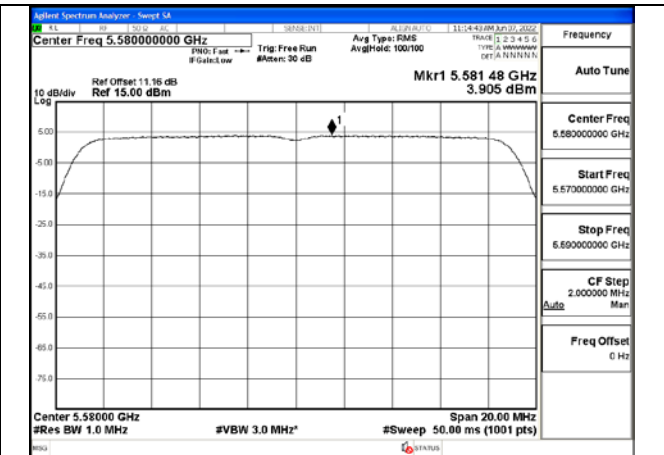

Test Mode: 802.11a

Test Mode:802.11a 5500MHz Chain0

Test Mode:802.11a 5580MHz Chain0

Test Mode:802.11a 5700MHz Chain0

Test Mode:802.11a 5500MHz Chain1

Test Mode:802.11a 5580MHz Chain1

Test Mode:802.11a 5700MHz Chain1

Test Mode: 802.11n HT20

Test Mode:802.11n HT20 5500MHz Chain0

Test Mode:802.11n HT20 5580MHz Chain0

Test Mode:802.11n HT20 5700MHz Chain0

Test Mode:802.11n HT20 5500MHz Chain1

Test Mode:802.11n HT20 5580MHz Chain1

Test Mode:802.11n HT20 5700MHz Chain1

Test Mode: 802.11ac VHT20

Test Mode:802.11ac VHT20 5500MHz Chain0

Test Mode:802.11ac VHT20 5580MHz Chain0

Test Mode:802.11ac VHT20 5700MHz Chain0

Test Mode:802.11ac VHT20 5500MHz Chain1