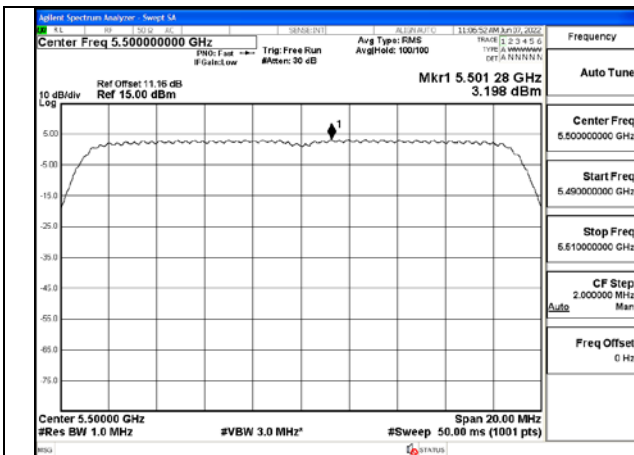

Test Mode: 802.11a

Test Mode:802.11a 5500MHz Chain0

Test Mode:802.11a 5580MHz Chain0

Test Mode:802.11a 5700MHz Chain0

Test Mode:802.11a 5500MHz Chain1

Test Mode:802.11a 5580MHz Chain1

Test Mode:802.11a 5700MHz Chain1

Test Mode: 802.11n HT20

Test Mode:802.11n HT20 5500MHz Chain0

Test Mode:802.11n HT20 5580MHz Chain0

Test Mode:802.11n HT20 5700MHz Chain0

Test Mode:802.11n HT20 5500MHz Chain1

Test Mode:802.11n HT20 5580MHz Chain1