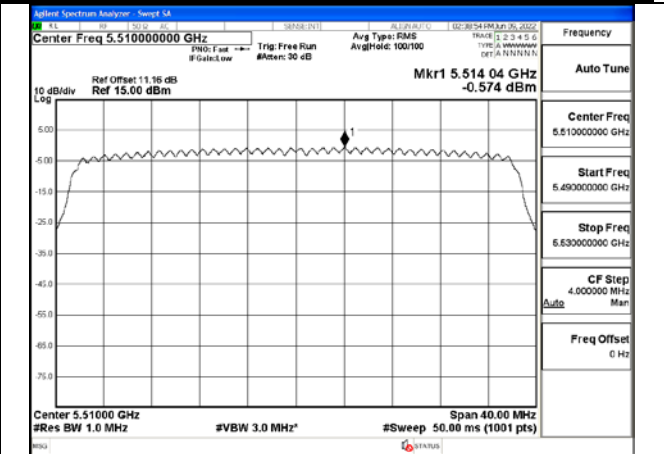

Test Mode:802.11ac VHT20 5580MHz Chain1

Test Mode:802.11ac VHT20 5700MHz Chain1

Test Mode: 802.11n HT40

Test Mode:802.11n HT40 5510MHz Chain0

Test Mode:802.11n HT40 5590MHz Chain0

Test Mode:802.11n HT40 5670MHz Chain0