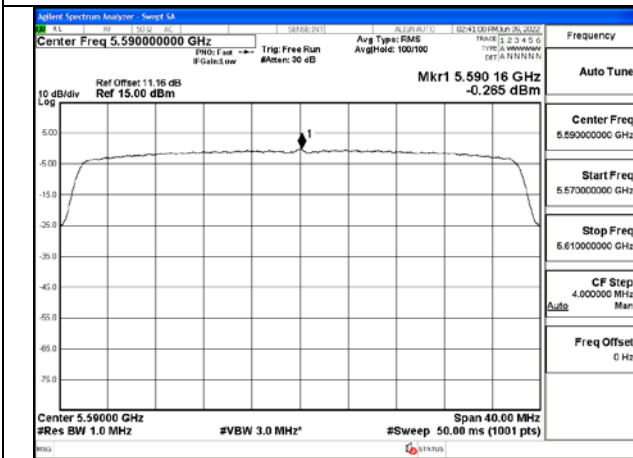

Test Mode:802.11n HT20 5700MHz Chain1

Test Mode: 802.11ac VHT20

Test Mode:802.11ac VHT20 5500MHz Chain0

Test Mode:802.11ac VHT20 5580MHz Chain0

Test Mode:802.11ac VHT20 5700MHz Chain0

Test Mode:802.11ac VHT20 5500MHz Chain1

Test Mode:802.11ac VHT20 5580MHz Chain1

Test Mode:802.11ac VHT20 5700MHz Chain1

Test Mode: 802.11n HT40

Test Mode:802.11n HT40 5510MHz Chain0

Test Mode:802.11n HT40 5590MHz Chain0

Test Mode:802.11n HT40 5670MHz Chain0

Test Mode:802.11n HT40 5510MHz Chain1

Test Mode:802.11n HT40 5590MHz Chain1

Test Mode:802.11n HT40 5670MHz Chain1

Test Mode: 802.11ac VHT40

Test Mode:802.11ac VHT40 5510MHz Chain0

Test Mode:802.11ac VHT40 5590MHz Chain0