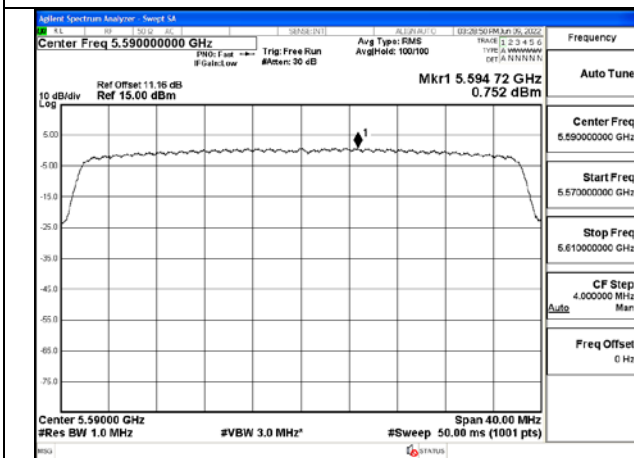

Test Mode:802.11ac VHT20 5580MHz Chain1

Test Mode:802.11ac VHT20 5700MHz Chain1

Test Mode: 802.11n HT40

Test Mode:802.11n HT40 5510MHz Chain0

Test Mode:802.11n HT40 5590MHz Chain0

Test Mode:802.11n HT40 5670MHz Chain0

Test Mode:802.11n HT40 5510MHz Chain1

Test Mode:802.11n HT40 5590MHz Chain1

Test Mode:802.11n HT40 5670MHz Chain1

Test Mode: 802.11ac VHT40

Test Mode:802.11ac VHT40 5510MHz Chain0

Test Mode:802.11ac VHT40 5590MHz Chain0

Test Mode:802.11ac VHT40 5670MHz Chain0

Test Mode:802.11ac VHT40 5510MHz Chain1

Test Mode:802.11ac VHT40 5590MHz Chain1

Test Mode:802.11ac VHT40 5670MHz Chain1

Test Mode: 802.11ac VHT80

Test Mode:802.11ac VHT80 5530MHz Chain0

Test Mode:802.11ac VHT80 5610MHz Chain0