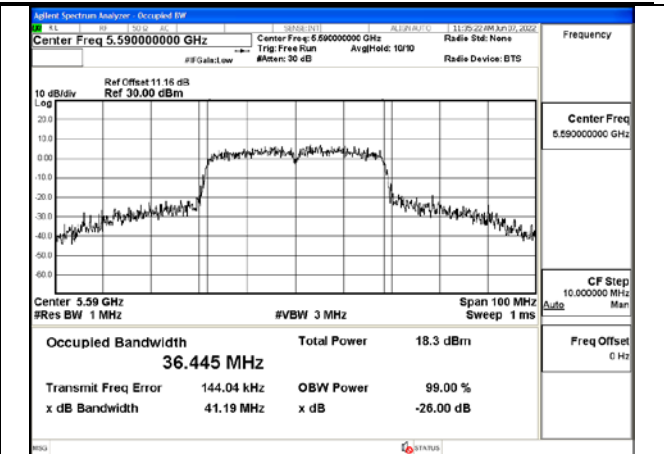

Test Mode:802.11n HT40 5510MHz Chain1

Test Mode:802.11n HT40 5590MHz Chain1

Test Mode:802.11n HT40 5670MHz Chain1

Test Mode: 802.11ac VHT40

Test Mode:802.11ac VHT40 5510MHz Chain0

Test Mode:802.11ac VHT40 5590MHz Chain0

Test Mode:802.11ac VHT40 5670MHz Chain0

Test Mode:802.11ac VHT40 5510MHz Chain1

Test Mode:802.11ac VHT40 5590MHz Chain1

Test Mode:802.11ac VHT40 5670MHz Chain1

Test Mode: 802.11ac VHT80