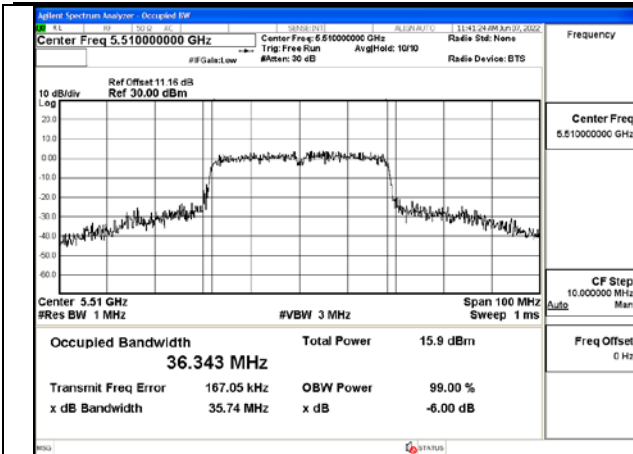

Test Mode:802.11n HT40 5510MHz Chain0