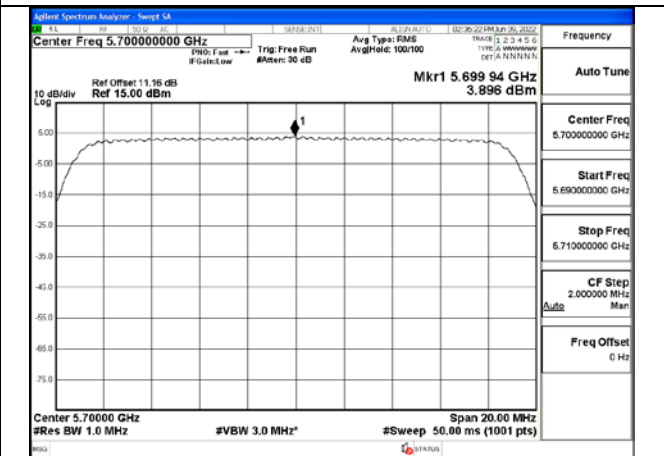

Test Mode: 802.11a

Test Mode:802.11a 5500MHz Chain0

Test Mode:802.11a 5580MHz Chain0

Test Mode:802.11a 5700MHz Chain0

Test Mode:802.11a 5500MHz Chain1

Test Mode:802.11a 5580MHz Chain1

Test Mode:802.11a 5700MHz Chain1

Test Mode: 802.11n HT20

Test Mode:802.11n HT20 5500MHz Chain0

Test Mode:802.11n HT20 5580MHz Chain0

Test Mode:802.11n HT20 5700MHz Chain0

Test Mode:802.11n HT20 5500MHz Chain1

Test Mode:802.11n HT20 5580MHz Chain1

Test Mode:802.11n HT20 5700MHz Chain1

Test Mode: 802.11ac VHT20

Test Mode:802.11ac VHT20 5500MHz Chain0

Test Mode:802.11ac VHT20 5580MHz Chain0

Test Mode:802.11ac VHT20 5700MHz Chain0

Test Mode:802.11ac VHT20 5500MHz Chain1