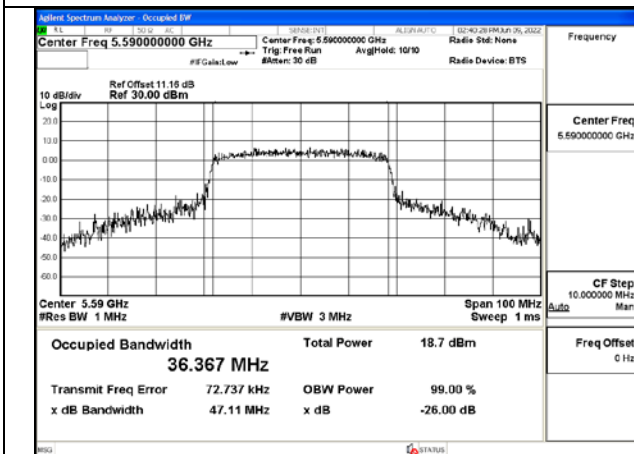

Test Mode: 802.11ac VHT40

Test Mode:802.11n HT40 5590MHz Chain1