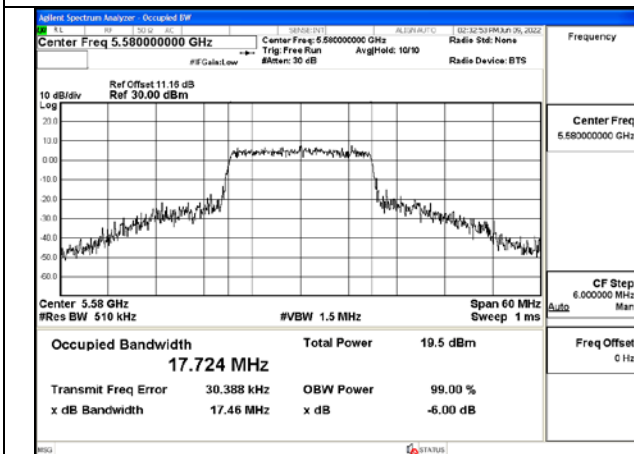

Test Mode: 802.11n HT20

Test Mode:802.11n HT20 5500MHz Chain0

Test Mode:802.11n HT20 5580MHz Chain0

Test Mode:802.11n HT20 5700MHz Chain0

Test Mode:802.11n HT20 5500MHz Chain1

Test Mode:802.11n HT20 5580MHz Chain1

Test Mode:802.11n HT20 5700MHz Chain1

Test Mode: 802.11ac VHT20

Test Mode:802.11ac VHT20 5500MHz Chain0

Test Mode:802.11ac VHT20 5580MHz Chain0

Test Mode:802.11ac VHT20 5700MHz Chain0

Test Mode:802.11ac VHT20 5500MHz Chain1