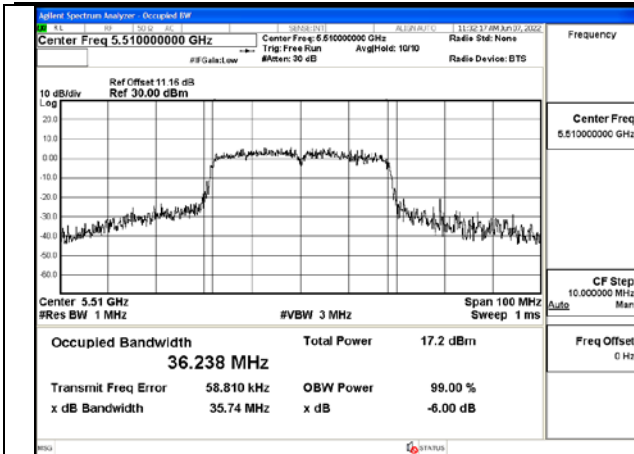

Test Mode:802.11n HT40 5510MHz Chain1

Test Mode:802.11n HT40 5590MHz Chain1

Test Mode:802.11n HT40 5670MHz Chain1

Test Mode: 802.11ac VHT40

Test Mode:802.11ac VHT40 5510MHz Chain0

Test Mode:802.11ac VHT40 5590MHz Chain0