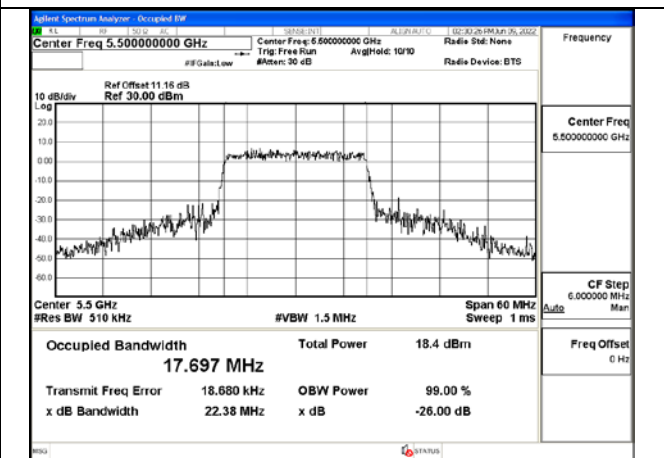

Test Mode: 802.11n HT20

Test Mode:802.11n HT20 5500MHz Chain0

Test Mode:802.11n HT20 5580MHz Chain0

Test Mode:802.11n HT20 5700MHz Chain0

Test Mode:802.11n HT20 5500MHz Chain1

Test Mode:802.11n HT20 5580MHz Chain1

Test Mode:802.11n HT20 5700MHz Chain1

Test Mode: 802.11ac VHT20

Test Mode:802.11ac VHT20 5500MHz Chain0

Test Mode:802.11ac VHT20 5580MHz Chain0

Test Mode:802.11ac VHT20 5700MHz Chain0

Test Mode:802.11ac VHT20 5500MHz Chain1