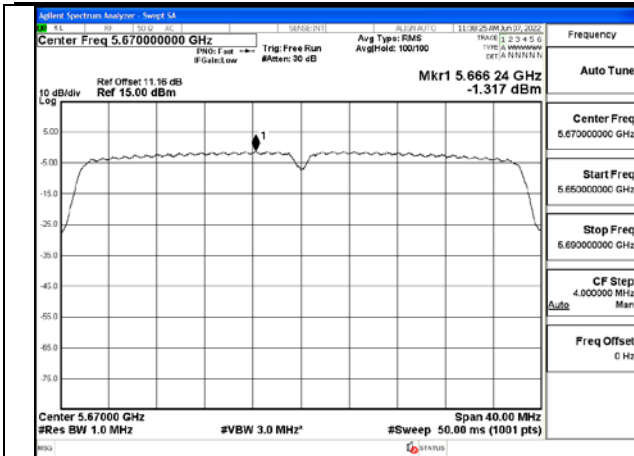

Test Mode:802.11n HT40 5510MHz Chain1

Test Mode:802.11n HT40 5590MHz Chain1

Test Mode:802.11n HT40 5670MHz Chain1

Test Mode: 802.11ac VHT40

Test Mode:802.11ac VHT40 5510MHz Chain0

Test Mode:802.11ac VHT40 5590MHz Chain0

Test Mode:802.11ac VHT40 5670MHz Chain0

Test Mode:802.11ac VHT40 5510MHz Chain1

Test Mode:802.11ac VHT40 5590MHz Chain1

Test Mode:802.11ac VHT40 5670MHz Chain1

Test Mode: 802.11ac VHT80

Test Mode:802.11ac VHT80 5530MHz Chain0