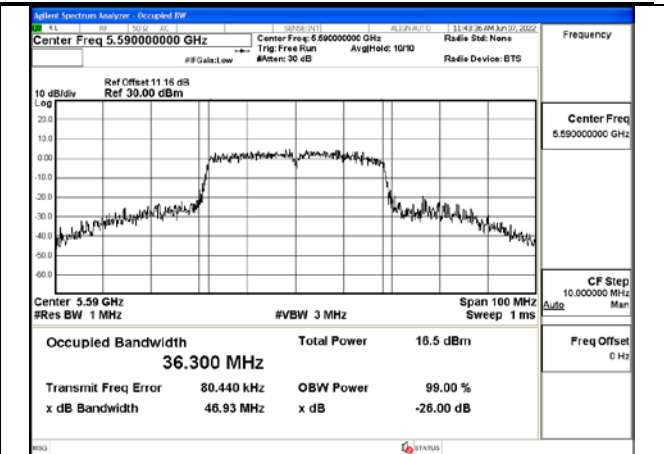

Test Mode:802.11ac VHT20 5580MHz Chain1

Test Mode:802.11ac VHT20 5700MHz Chain1

Test Mode: 802.11n HT40

Test Mode:802.11n HT40 5510MHz Chain0

Test Mode:802.11n HT40 5590MHz Chain0

Test Mode:802.11n HT40 5670MHz Chain0