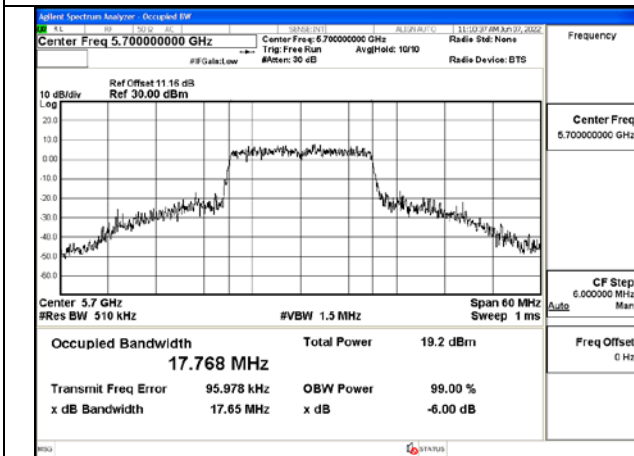

Test Mode:802.11n HT20 5700MHz Chain0