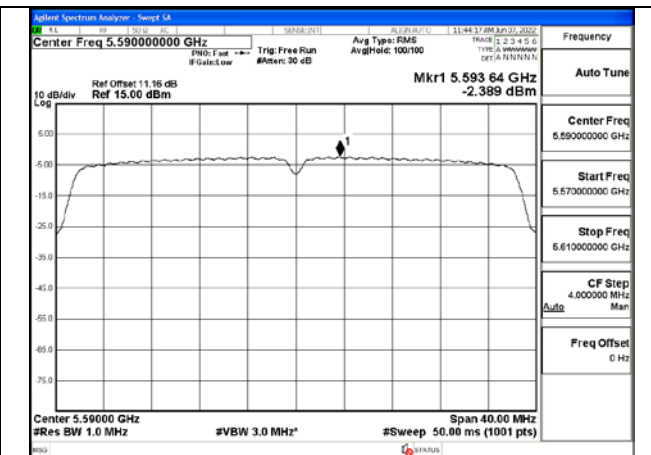

Test Mode:802.11n HT20 5700MHz Chain1

Test Mode: 802.11ac VHT20

Test Mode:802.11ac VHT20 5500MHz Chain0

Test Mode:802.11ac VHT20 5580MHz Chain0

Test Mode:802.11ac VHT20 5700MHz Chain0

Test Mode:802.11ac VHT20 5500MHz Chain1

Test Mode:802.11ac VHT20 5580MHz Chain1

Test Mode:802.11ac VHT20 5700MHz Chain1

Test Mode: 802.11n HT40

Test Mode:802.11n HT40 5510MHz Chain0

Test Mode:802.11n HT40 5590MHz Chain0

Test Mode:802.11n HT40 5670MHz Chain0

Test Mode:802.11n HT40 5510MHz Chain1

Test Mode:802.11n HT40 5590MHz Chain1

Test Mode:802.11n HT40 5670MHz Chain1

Test Mode: 802.11ac VHT40

Test Mode:802.11ac VHT40 5510MHz Chain0

Test Mode:802.11ac VHT40 5590MHz Chain0