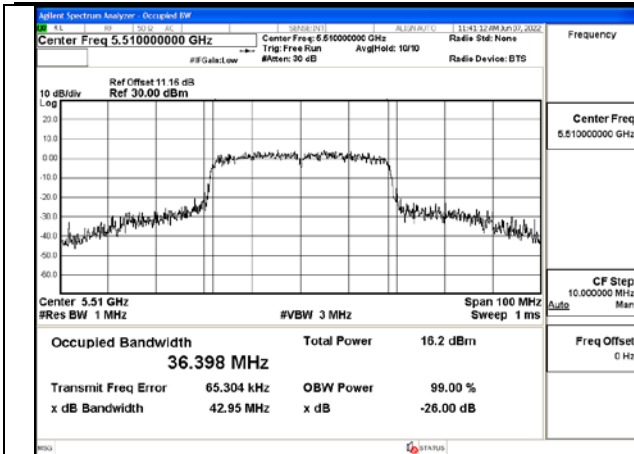

Test Mode:802.11n HT20 5700MHz Chain1

Test Mode: 802.11ac VHT20

Test Mode:802.11ac VHT20 5500MHz Chain0

Test Mode:802.11ac VHT20 5580MHz Chain0

Test Mode:802.11ac VHT20 5700MHz Chain0

Test Mode:802.11ac VHT20 5500MHz Chain1

Test Mode:802.11ac VHT20 5580MHz Chain1

Test Mode:802.11ac VHT20 5700MHz Chain1

Test Mode: 802.11n HT40

Test Mode:802.11n HT40 5510MHz Chain0

Test Mode:802.11n HT40 5590MHz Chain0

Test Mode:802.11n HT40 5670MHz Chain0