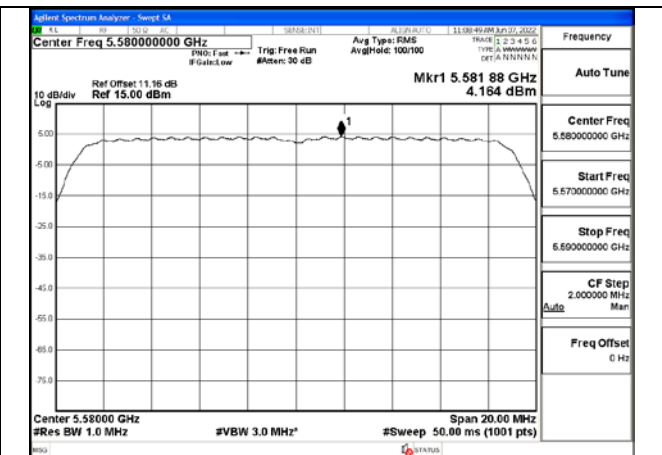

Test Mode: 802.11a

Test Mode:802.11a 5500MHz Chain0

Test Mode:802.11a 5580MHz Chain0

Test Mode:802.11a 5700MHz Chain0

Test Mode:802.11a 5500MHz Chain1

Test Mode:802.11a 5580MHz Chain1

Test Mode:802.11a 5700MHz Chain1

Test Mode: 802.11n HT20

Test Mode:802.11n HT20 5500MHz Chain0

Test Mode:802.11n HT20 5580MHz Chain0

Test Mode:802.11n HT20 5700MHz Chain0

Test Mode:802.11n HT20 5500MHz Chain1

Test Mode:802.11n HT20 5580MHz Chain1