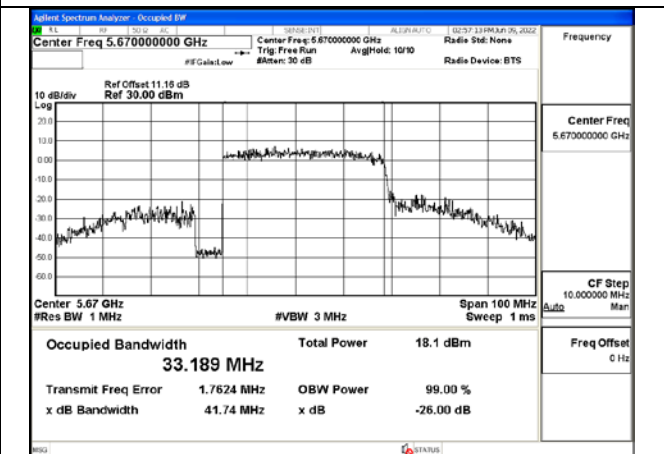

Test Mode:802.11n HT40 5670MHz Chain1