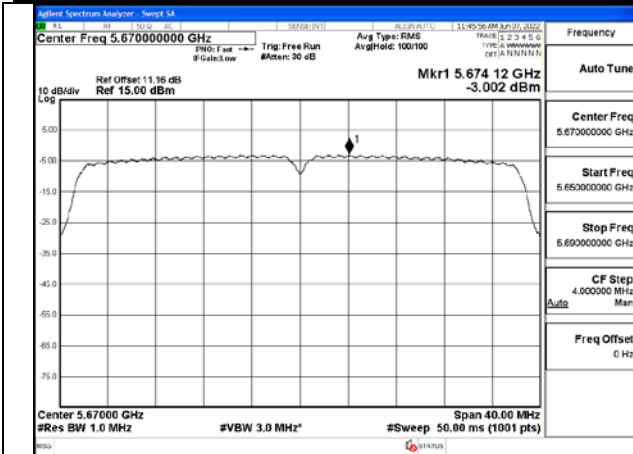

Test Mode:802.11ac VHT20 5580MHz Chain1

Test Mode:802.11ac VHT20 5700MHz Chain1

Test Mode: 802.11n HT40

Test Mode:802.11n HT40 5510MHz Chain0

Test Mode:802.11n HT40 5590MHz Chain0

Test Mode:802.11n HT40 5670MHz Chain0