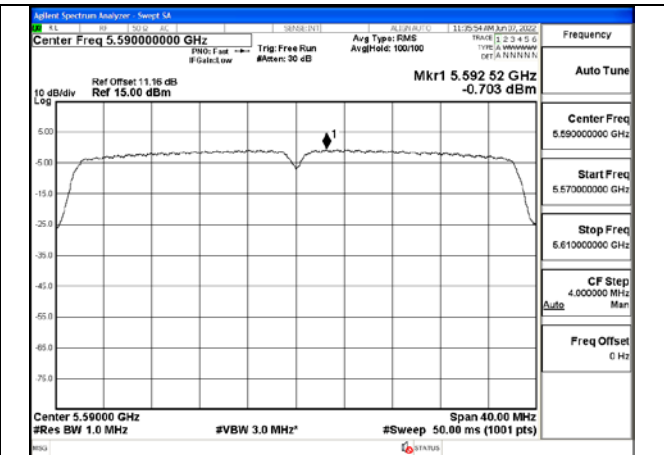

Test Mode:802.11ac VHT20 5580MHz Chain1

Test Mode:802.11ac VHT20 5700MHz Chain1

Test Mode: 802.11n HT40

Test Mode:802.11n HT40 5510MHz Chain0

Test Mode:802.11n HT40 5590MHz Chain0

Test Mode:802.11n HT40 5670MHz Chain0

Test Mode:802.11n HT40 5510MHz Chain1

Test Mode:802.11n HT40 5590MHz Chain1

Test Mode:802.11n HT40 5670MHz Chain1

Test Mode: 802.11ac VHT40

Test Mode:802.11ac VHT40 5510MHz Chain0

Test Mode:802.11ac VHT40 5590MHz Chain0

Test Mode:802.11ac VHT40 5670MHz Chain0

Test Mode:802.11ac VHT40 5510MHz Chain1

Test Mode:802.11ac VHT40 5590MHz Chain1

Test Mode:802.11ac VHT40 5670MHz Chain1

Test Mode: 802.11ac VHT80

Test Mode:802.11ac VHT80 5530MHz Chain0

Test Mode:802.11ac VHT80 5610MHz Chain0