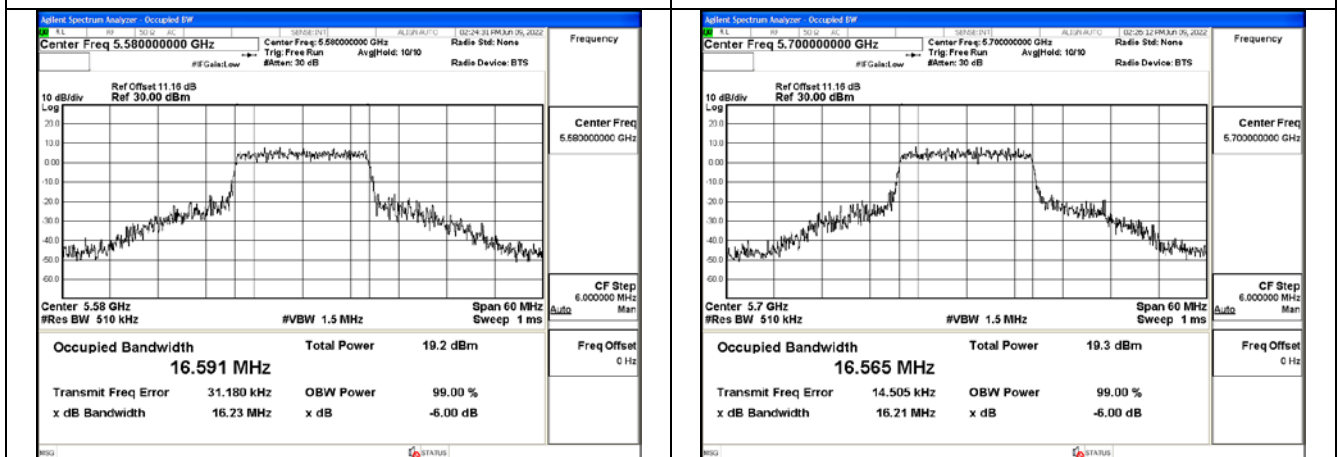

Test Mode: 802.11a

Test Mode:802.11a 5500MHz Chain0

Test Mode:802.11a 5580MHz Chain0

Test Mode:802.11a 5700MHz Chain0

Test Mode:802.11a 5500MHz Chain1

Test Mode:802.11a 5580MHz Chain1

Test Mode:802.11a 5700MHz Chain1

Test Mode: 802.11n HT20

Test Mode:802.11n HT20 5500MHz Chain0

Test Mode:802.11n HT20 5580MHz Chain0

Test Mode:802.11n HT20 5700MHz Chain0

Test Mode:802.11n HT20 5500MHz Chain1

Test Mode:802.11n HT20 5580MHz Chain1