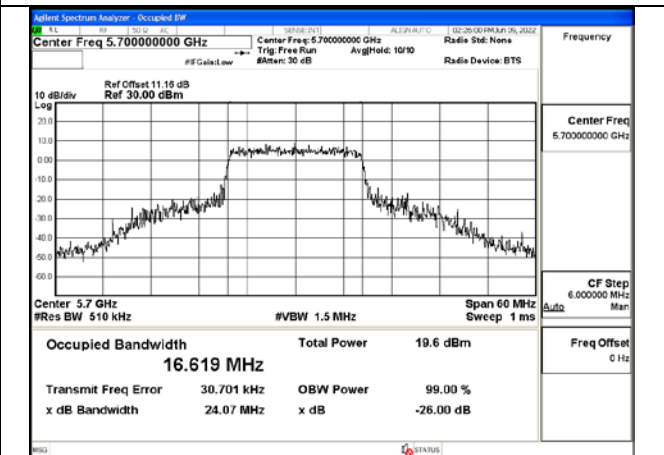

Test Mode: 802.11a

Test Mode:802.11a 5500MHz Chain0

Test Mode:802.11a 5580MHz Chain0

Test Mode:802.11a 5700MHz Chain0

Test Mode:802.11a 5500MHz Chain1

Test Mode:802.11a 5580MHz Chain1

Test Mode:802.11a 5700MHz Chain1

Test Mode: 802.11n HT20

Test Mode:802.11n HT20 5500MHz Chain0

Test Mode:802.11n HT20 5580MHz Chain0

Test Mode:802.11n HT20 5700MHz Chain0

Test Mode:802.11n HT20 5500MHz Chain1

Test Mode:802.11n HT20 5580MHz Chain1