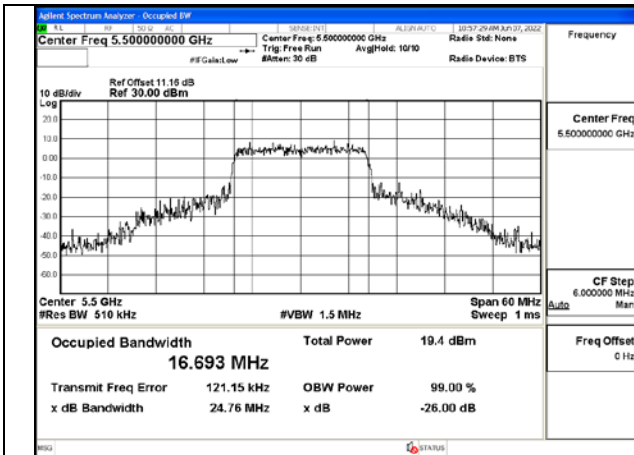

Test Mode: 802.11a

Test Mode:802.11a 5500MHz Chain0