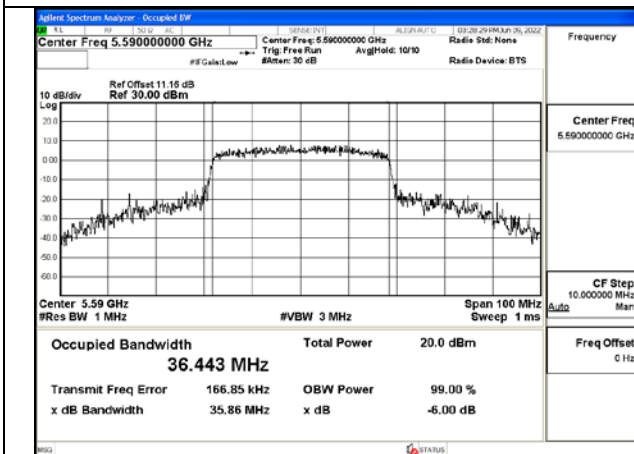

Test Mode:802.11n HT40 5510MHz Chain1

Test Mode:802.11n HT40 5590MHz Chain1

Test Mode:802.11n HT40 5670MHz Chain1

Test Mode: 802.11ac VHT40

Test Mode:802.11ac VHT40 5510MHz Chain0

Test Mode:802.11ac VHT40 5590MHz Chain0

Test Mode:802.11ac VHT40 5670MHz Chain0

Test Mode:802.11ac VHT40 5510MHz Chain1

Test Mode:802.11ac VHT40 5590MHz Chain1

Test Mode:802.11ac VHT40 5670MHz Chain1

Test Mode: 802.11ac VHT80