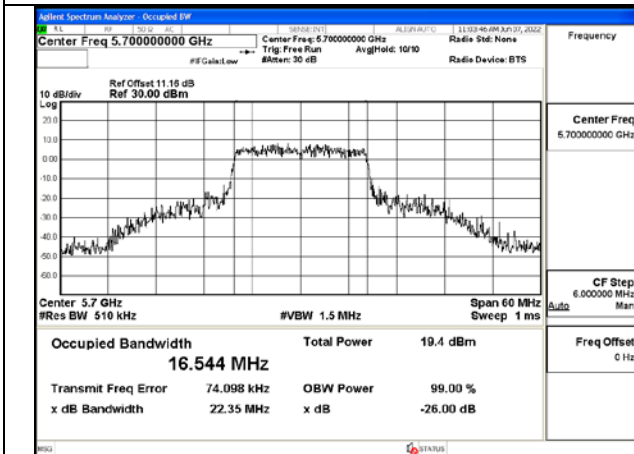

Test Mode:802.11a 5700MHz Chain0