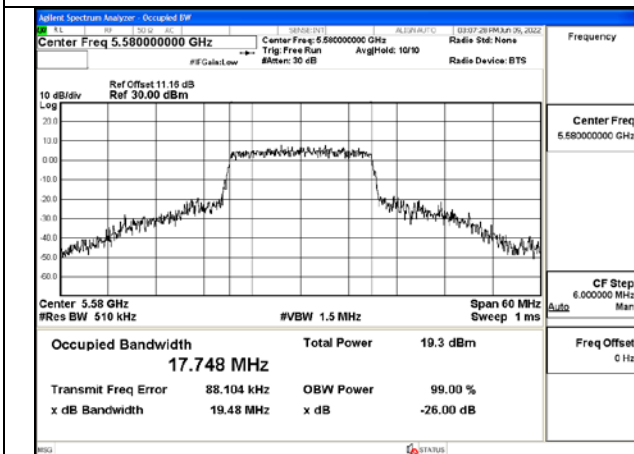

Test Mode:802.11n HT20 5700MHz Chain1

Test Mode: 802.11ac VHT20

Test Mode:802.11ac VHT20 5500MHz Chain0

Test Mode:802.11ac VHT20 5580MHz Chain0

Test Mode:802.11ac VHT20 5700MHz Chain0

Test Mode:802.11ac VHT20 5500MHz Chain1