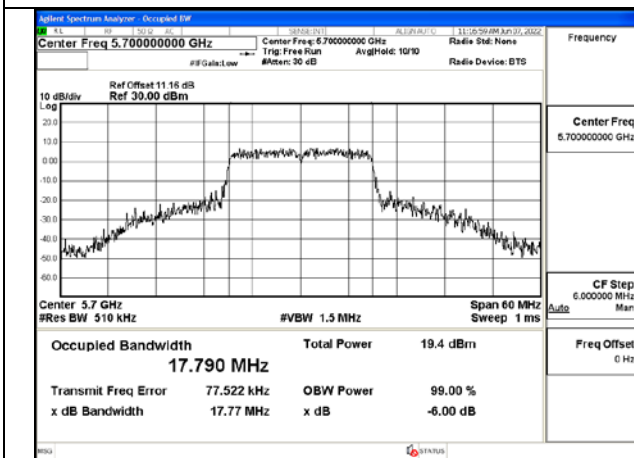

Test Mode:802.11n HT20 5700MHz Chain1

Test Mode: 802.11ac VHT20

Test Mode:802.11ac VHT20 5500MHz Chain0

Test Mode:802.11ac VHT20 5580MHz Chain0

Test Mode:802.11ac VHT20 5700MHz Chain0

Test Mode:802.11ac VHT20 5500MHz Chain1