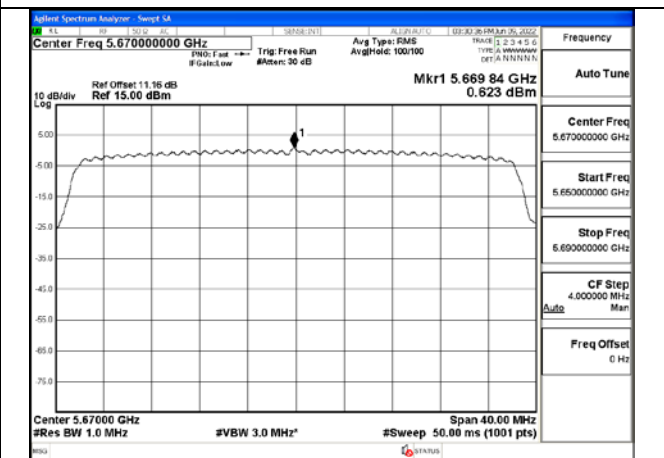

Test Mode:802.11n HT40 5510MHz Chain1

Test Mode:802.11n HT40 5590MHz Chain1

Test Mode:802.11n HT40 5670MHz Chain1

Test Mode: 802.11ac VHT40

Test Mode:802.11ac VHT40 5510MHz Chain0

Test Mode:802.11ac VHT40 5590MHz Chain0

Test Mode:802.11ac VHT40 5670MHz Chain0

Test Mode:802.11ac VHT40 5510MHz Chain1

Test Mode:802.11ac VHT40 5590MHz Chain1

Test Mode:802.11ac VHT40 5670MHz Chain1

Test Mode: 802.11ac VHT80

Test Mode:802.11ac VHT80 5530MHz Chain0

Test Mode:802.11ac VHT80 5610MHz Chain0