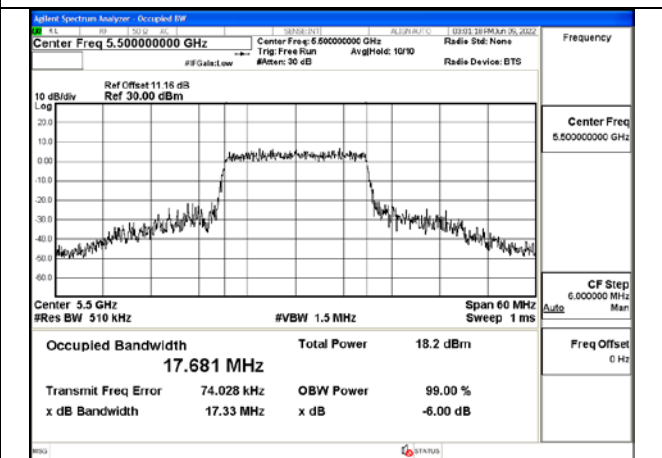

Test Mode:802.11n HT20 5700MHz Chain1

Test Mode: 802.11ac VHT20

Test Mode:802.11ac VHT20 5500MHz Chain0

Test Mode:802.11ac VHT20 5580MHz Chain0

Test Mode:802.11ac VHT20 5700MHz Chain0

Test Mode:802.11ac VHT20 5500MHz Chain1