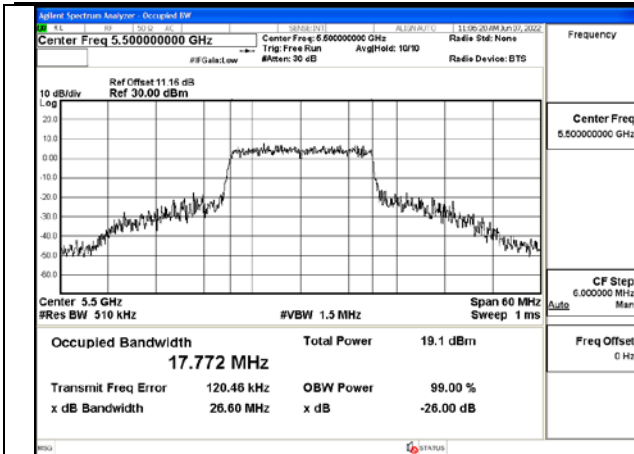

Test Mode: 802.11a

Test Mode:802.11a 5500MHz Chain0

Test Mode:802.11a 5580MHz Chain0

Test Mode:802.11a 5700MHz Chain0

Test Mode:802.11a 5500MHz Chain1

Test Mode:802.11a 5580MHz Chain1

Test Mode:802.11a 5700MHz Chain1

Test Mode: 802.11n HT20

Test Mode:802.11n HT20 5500MHz Chain0

Test Mode:802.11n HT20 5580MHz Chain0

Test Mode:802.11n HT20 5700MHz Chain0

Test Mode:802.11n HT20 5500MHz Chain1

Test Mode:802.11n HT20 5580MHz Chain1