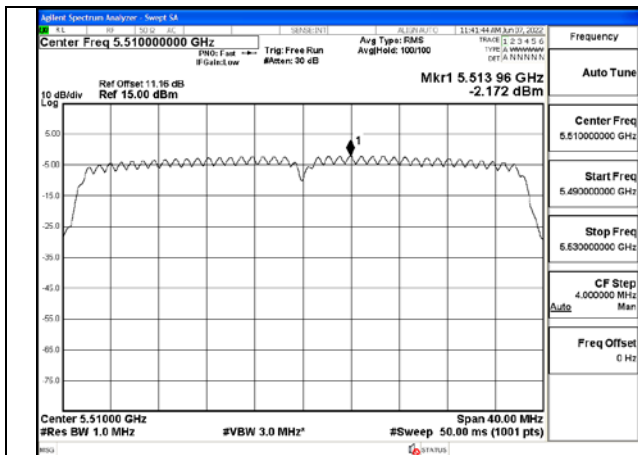

Test Mode:802.11n HT20 5700MHz Chain1

Test Mode: 802.11ac VHT20

Test Mode:802.11ac VHT20 5500MHz Chain0

Test Mode:802.11ac VHT20 5580MHz Chain0

Test Mode:802.11ac VHT20 5700MHz Chain0

Test Mode:802.11ac VHT20 5500MHz Chain1

Test Mode:802.11ac VHT20 5580MHz Chain1

Test Mode:802.11ac VHT20 5700MHz Chain1

Test Mode: 802.11n HT40

Test Mode:802.11n HT40 5510MHz Chain0

Test Mode:802.11n HT40 5590MHz Chain0

Test Mode:802.11n HT40 5670MHz Chain0