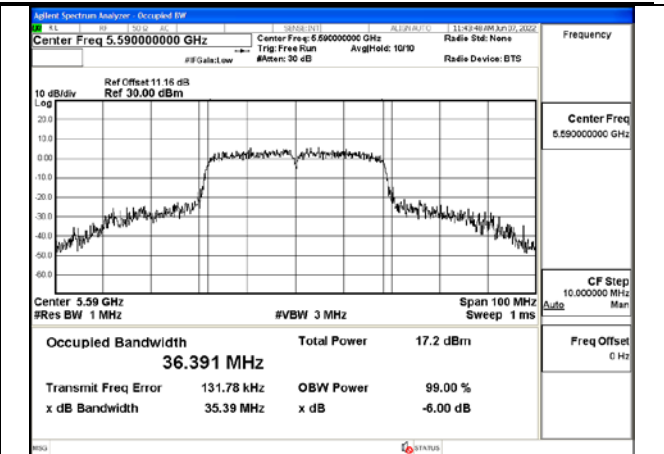

Test Mode:802.11ac VHT20 5580MHz Chain1

Test Mode:802.11ac VHT20 5700MHz Chain1

Test Mode: 802.11n HT40

Test Mode:802.11n HT40 5510MHz Chain0

Test Mode:802.11n HT40 5590MHz Chain0

Test Mode:802.11n HT40 5670MHz Chain0