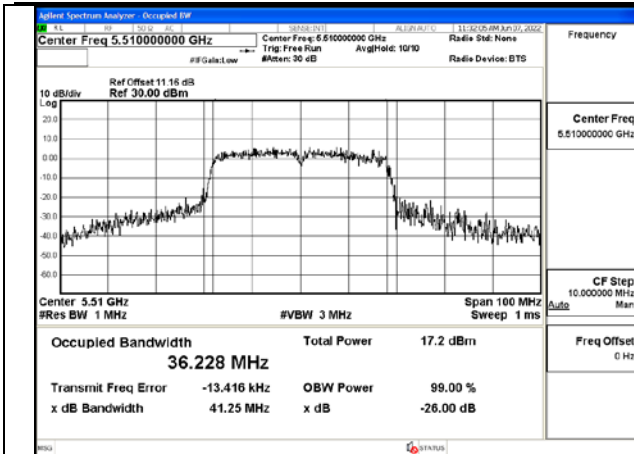

Test Mode:802.11n HT40 5510MHz Chain1

Test Mode:802.11n HT40 5590MHz Chain1

Test Mode:802.11n HT40 5670MHz Chain1

Test Mode: 802.11ac VHT40

Test Mode:802.11ac VHT40 5510MHz Chain0

Test Mode:802.11ac VHT40 5590MHz Chain0

Test Mode:802.11ac VHT40 5670MHz Chain0

Test Mode:802.11ac VHT40 5510MHz Chain1

Test Mode:802.11ac VHT40 5590MHz Chain1

Test Mode:802.11ac VHT40 5670MHz Chain1

Test Mode: 802.11ac VHT80