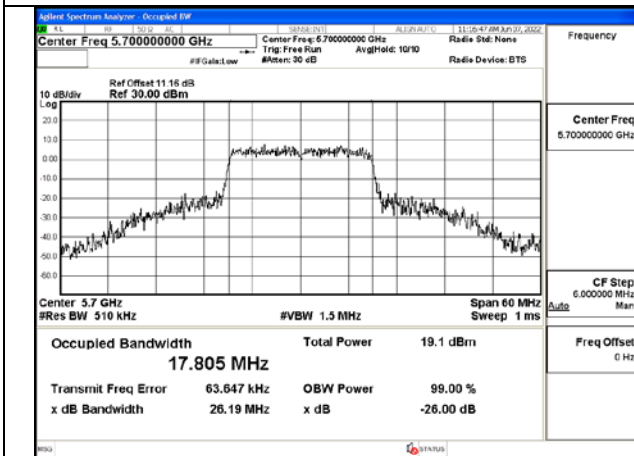

Test Mode:802.11n HT20 5700MHz Chain1

Test Mode: 802.11ac VHT20

Test Mode:802.11ac VHT20 5500MHz Chain0

Test Mode:802.11ac VHT20 5580MHz Chain0

Test Mode:802.11ac VHT20 5700MHz Chain0

Test Mode:802.11ac VHT20 5500MHz Chain1