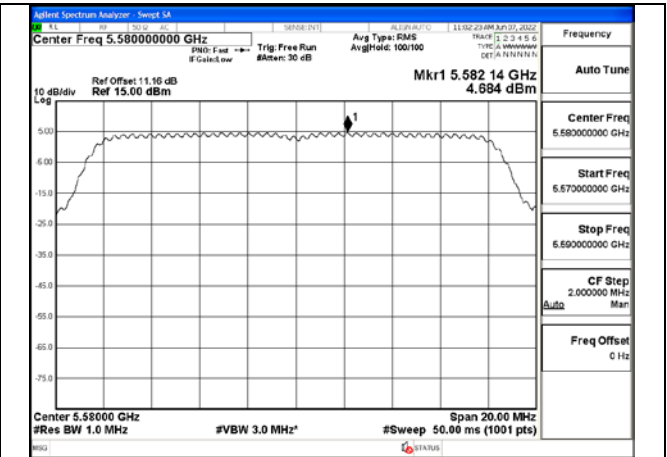

Test Mode:802.11a 5580MHz Chain0