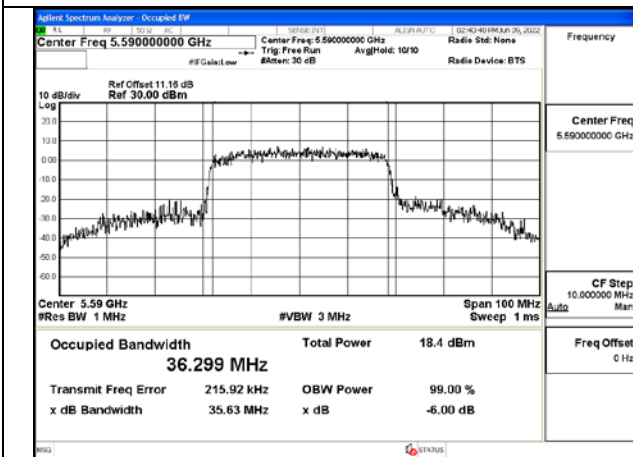

Test Mode: 802.11ac VHT40

Test Mode:802.11n HT40 5590MHz Chain1