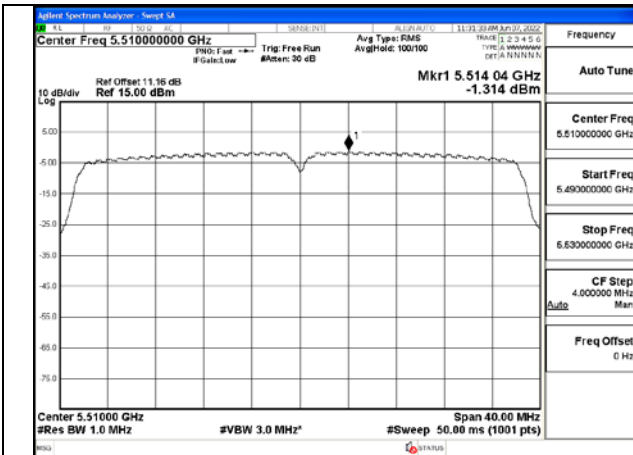

Test Mode:802.11n HT40 5510MHz Chain1

Test Mode:802.11n HT40 5590MHz Chain1

Test Mode:802.11n HT40 5670MHz Chain1

Test Mode: 802.11ac VHT40

Test Mode:802.11ac VHT40 5510MHz Chain0

Test Mode:802.11ac VHT40 5590MHz Chain0

Test Mode:802.11ac VHT40 5670MHz Chain0

Test Mode:802.11ac VHT40 5510MHz Chain1

Test Mode:802.11ac VHT40 5590MHz Chain1

Test Mode:802.11ac VHT40 5670MHz Chain1

Test Mode: 802.11ac VHT80

Test Mode:802.11ac VHT80 5530MHz Chain0