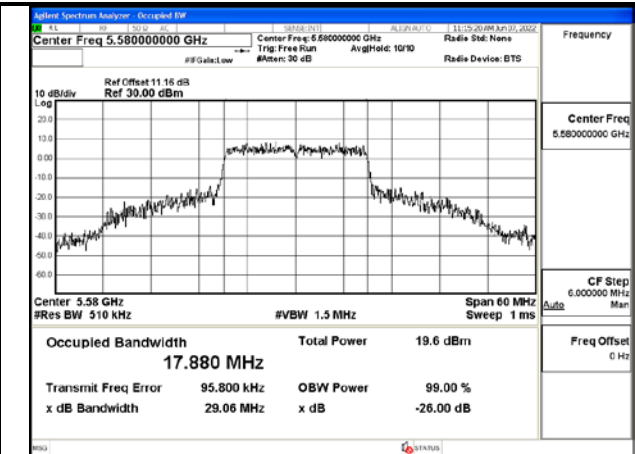

Test Mode: 802.11n HT20

Test Mode:802.11n HT20 5500MHz Chain0

Test Mode:802.11n HT20 5580MHz Chain0

Test Mode:802.11n HT20 5700MHz Chain0

Test Mode:802.11n HT20 5500MHz Chain1

Test Mode:802.11n HT20 5580MHz Chain1

Test Mode:802.11n HT20 5700MHz Chain1

Test Mode: 802.11ac VHT20

Test Mode:802.11ac VHT20 5500MHz Chain0

Test Mode:802.11ac VHT20 5580MHz Chain0

Test Mode:802.11ac VHT20 5700MHz Chain0

Test Mode:802.11ac VHT20 5500MHz Chain1