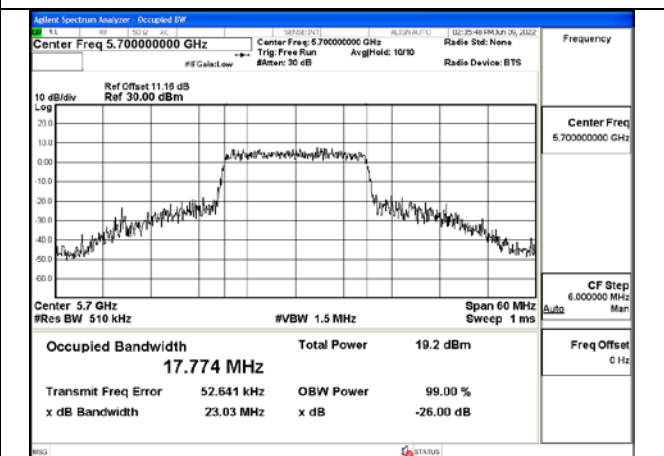

Test Mode: 802.11n HT20

Test Mode:802.11n HT20 5500MHz Chain0

Test Mode:802.11n HT20 5580MHz Chain0

Test Mode:802.11n HT20 5700MHz Chain0

Test Mode:802.11n HT20 5500MHz Chain1

Test Mode:802.11n HT20 5580MHz Chain1

Test Mode:802.11n HT20 5700MHz Chain1

Test Mode: 802.11ac VHT20

Test Mode:802.11ac VHT20 5500MHz Chain0

Test Mode:802.11ac VHT20 5580MHz Chain0

Test Mode:802.11ac VHT20 5700MHz Chain0

Test Mode:802.11ac VHT20 5500MHz Chain1