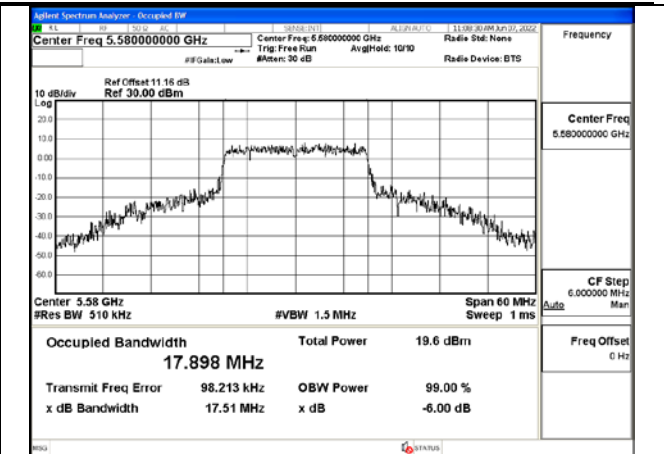

Test Mode:802.11n HT20 5580MHz Chain0