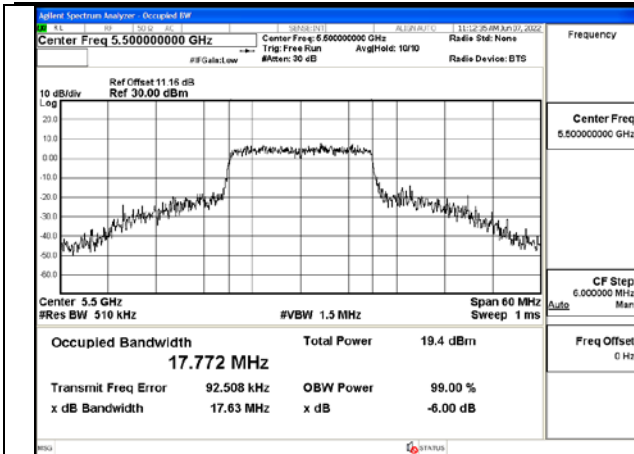

Test Mode: 802.11n HT20

Test Mode:802.11n HT20 5500MHz Chain0

Test Mode:802.11n HT20 5580MHz Chain0

Test Mode:802.11n HT20 5700MHz Chain0

Test Mode:802.11n HT20 5500MHz Chain1

Test Mode:802.11n HT20 5580MHz Chain1

Test Mode:802.11n HT20 5700MHz Chain1

Test Mode: 802.11ac VHT20

Test Mode:802.11ac VHT20 5500MHz Chain0

Test Mode:802.11ac VHT20 5580MHz Chain0

Test Mode:802.11ac VHT20 5700MHz Chain0

Test Mode:802.11ac VHT20 5500MHz Chain1