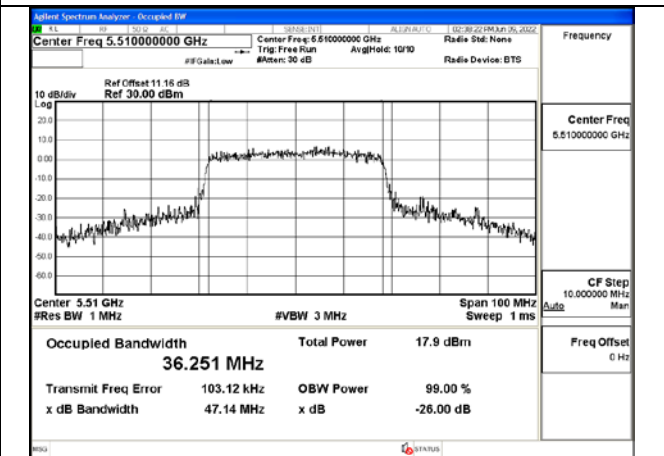

Test Mode:802.11ac VHT20 5580MHz Chain1

Test Mode:802.11ac VHT20 5700MHz Chain1

Test Mode: 802.11n HT40

Test Mode:802.11n HT40 5510MHz Chain0

Test Mode:802.11n HT40 5590MHz Chain0

Test Mode:802.11n HT40 5670MHz Chain0