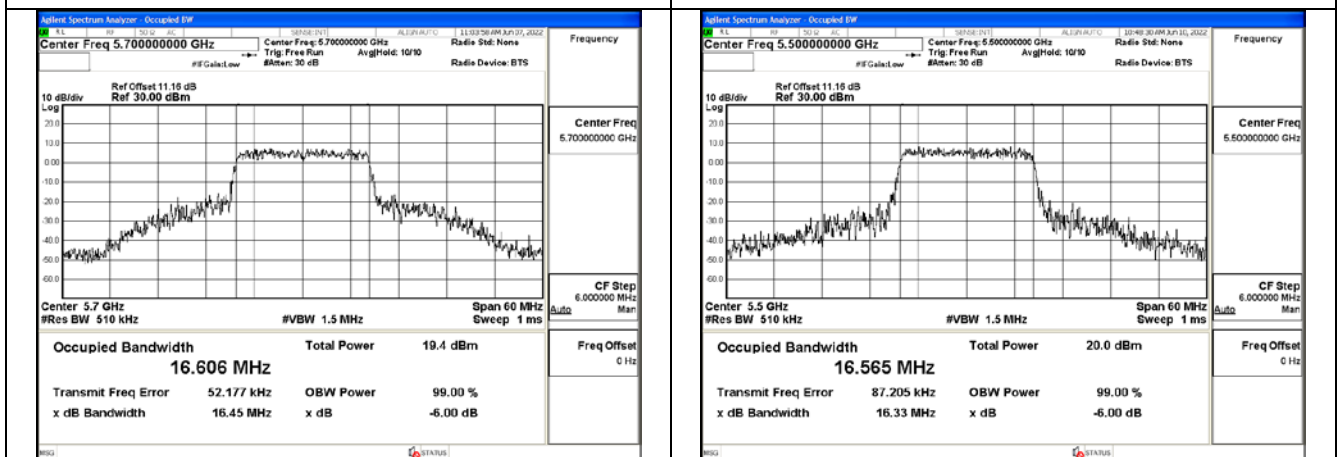

Test Mode:802.11a 5700MHz Chain0

Test Mode:802.11a 5500MHz Chain1