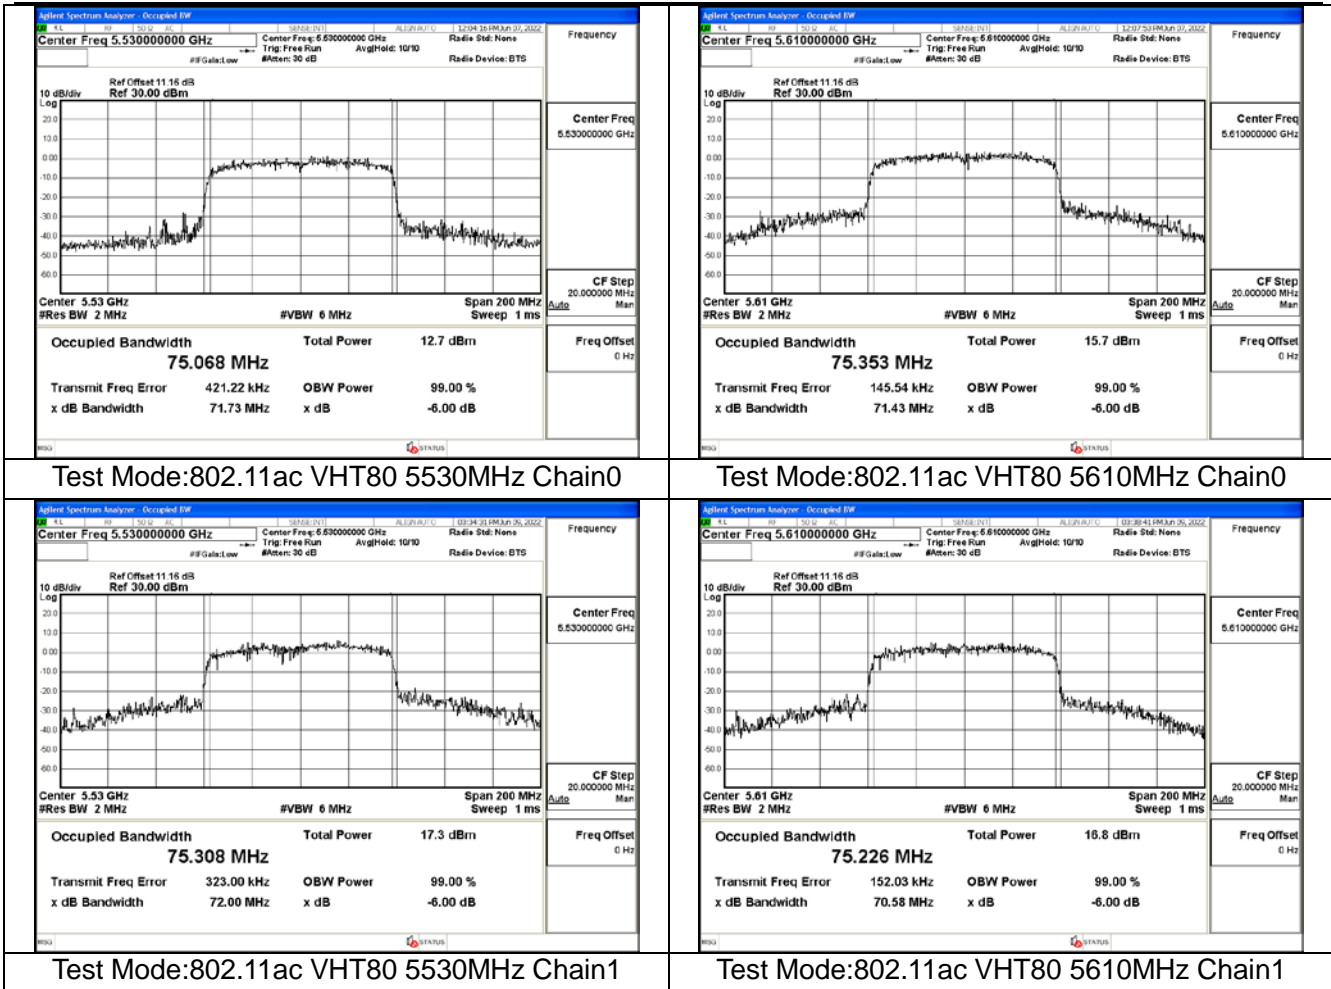

Test Mode:802.11n HT40 5510MHz Chain1

Test Mode:802.11n HT40 5590MHz Chain1

Test Mode:802.11n HT40 5670MHz Chain1

Test Mode: 802.11ac VHT40

Test Mode:802.11ac VHT40 5510MHz Chain0

Test Mode:802.11ac VHT40 5590MHz Chain0

Test Mode:802.11ac VHT40 5670MHz Chain0

Test Mode:802.11ac VHT40 5510MHz Chain1

Test Mode:802.11ac VHT40 5590MHz Chain1

Test Mode:802.11ac VHT40 5670MHz Chain1

Test Mode: 802.11ac VHT80