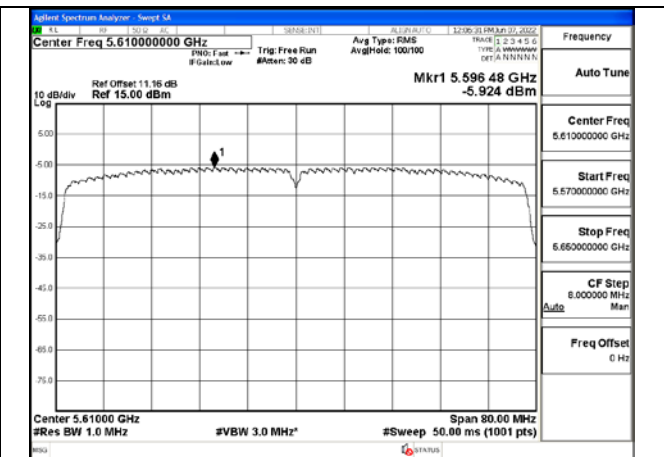

Test Mode:802.11n HT40 5510MHz Chain1

Test Mode:802.11n HT40 5590MHz Chain1

Test Mode:802.11n HT40 5670MHz Chain1

Test Mode: 802.11ac VHT40

Test Mode:802.11ac VHT40 5510MHz Chain0

Test Mode:802.11ac VHT40 5590MHz Chain0

Test Mode:802.11ac VHT40 5670MHz Chain0

Test Mode:802.11ac VHT40 5510MHz Chain1

Test Mode:802.11ac VHT40 5590MHz Chain1

Test Mode:802.11ac VHT40 5670MHz Chain1

Test Mode: 802.11ac VHT80

Test Mode:802.11ac VHT80 5530MHz Chain0

Test Mode:802.11ac VHT80 5610MHz Chain0