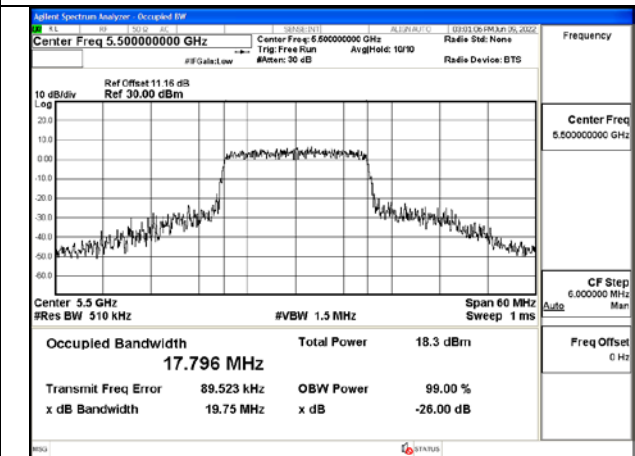

Test Mode:802.11n HT20 5700MHz Chain1

Test Mode: 802.11ac VHT20

Test Mode:802.11ac VHT20 5500MHz Chain0

Test Mode:802.11ac VHT20 5580MHz Chain0

Test Mode:802.11ac VHT20 5700MHz Chain0

Test Mode:802.11ac VHT20 5500MHz Chain1