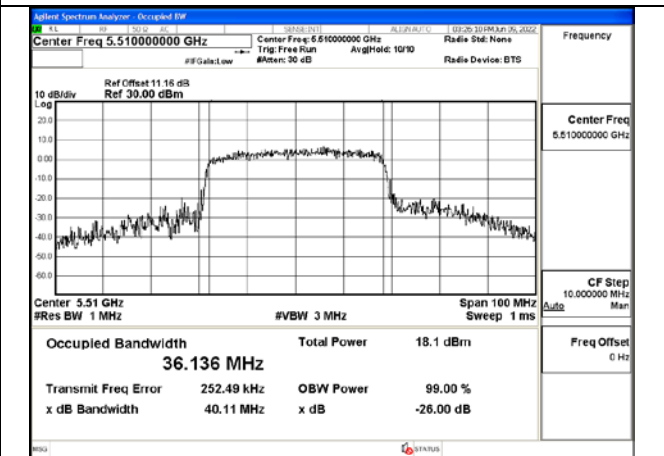

Test Mode:802.11ac VHT40 5510MHz Chain1