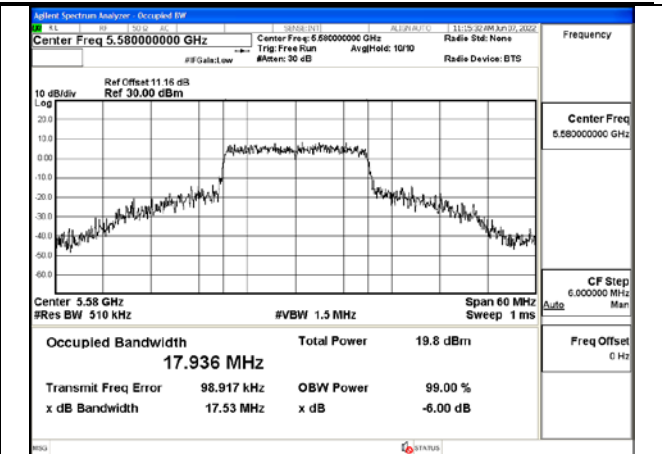

Test Mode: 802.11n HT20

Test Mode:802.11n HT20 5500MHz Chain0

Test Mode:802.11n HT20 5580MHz Chain0

Test Mode:802.11n HT20 5700MHz Chain0

Test Mode:802.11n HT20 5500MHz Chain1

Test Mode:802.11n HT20 5580MHz Chain1

Test Mode:802.11n HT20 5700MHz Chain1

Test Mode: 802.11ac VHT20

Test Mode:802.11ac VHT20 5500MHz Chain0

Test Mode:802.11ac VHT20 5580MHz Chain0

Test Mode:802.11ac VHT20 5700MHz Chain0

Test Mode:802.11ac VHT20 5500MHz Chain1