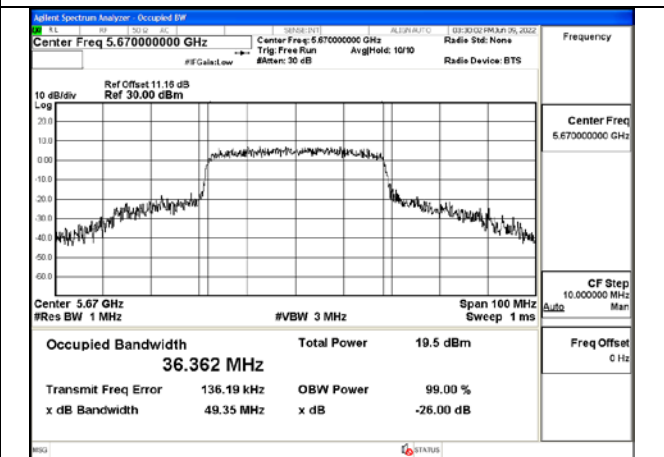

Test Mode:802.11n HT40 5510MHz Chain1

Test Mode:802.11n HT40 5590MHz Chain1

Test Mode:802.11n HT40 5670MHz Chain1

Test Mode: 802.11ac VHT40

Test Mode:802.11ac VHT40 5510MHz Chain0

Test Mode:802.11ac VHT40 5590MHz Chain0

Test Mode:802.11ac VHT40 5670MHz Chain0

Test Mode:802.11ac VHT40 5510MHz Chain1

Test Mode:802.11ac VHT40 5590MHz Chain1

Test Mode:802.11ac VHT40 5670MHz Chain1

Test Mode: 802.11ac VHT80