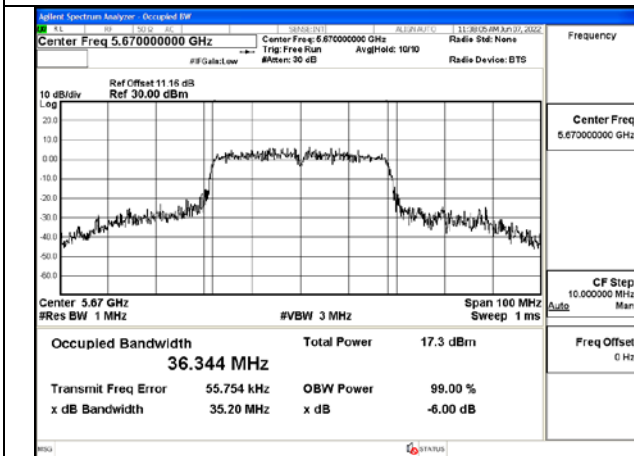

Test Mode:802.11n HT40 5510MHz Chain1

Test Mode:802.11n HT40 5590MHz Chain1

Test Mode:802.11n HT40 5670MHz Chain1

Test Mode: 802.11ac VHT40

Test Mode:802.11ac VHT40 5510MHz Chain0

Test Mode:802.11ac VHT40 5590MHz Chain0