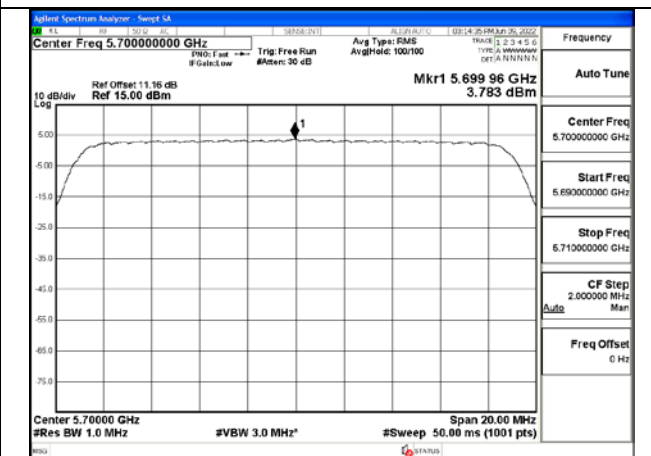

Test Mode: 802.11n HT20

Test Mode:802.11n HT20 5500MHz Chain0

Test Mode:802.11n HT20 5580MHz Chain0

Test Mode:802.11n HT20 5700MHz Chain0

Test Mode:802.11n HT20 5500MHz Chain1

Test Mode:802.11n HT20 5580MHz Chain1

Test Mode:802.11n HT20 5700MHz Chain1

Test Mode: 802.11ac VHT20

Test Mode:802.11ac VHT20 5500MHz Chain0

Test Mode:802.11ac VHT20 5580MHz Chain0

Test Mode:802.11ac VHT20 5700MHz Chain0

Test Mode:802.11ac VHT20 5500MHz Chain1

Test Mode:802.11ac VHT20 5580MHz Chain1

Test Mode:802.11ac VHT20 5700MHz Chain1

Test Mode: 802.11n HT40

Test Mode:802.11n HT40 5510MHz Chain0

Test Mode:802.11n HT40 5590MHz Chain0

Test Mode:802.11n HT40 5670MHz Chain0