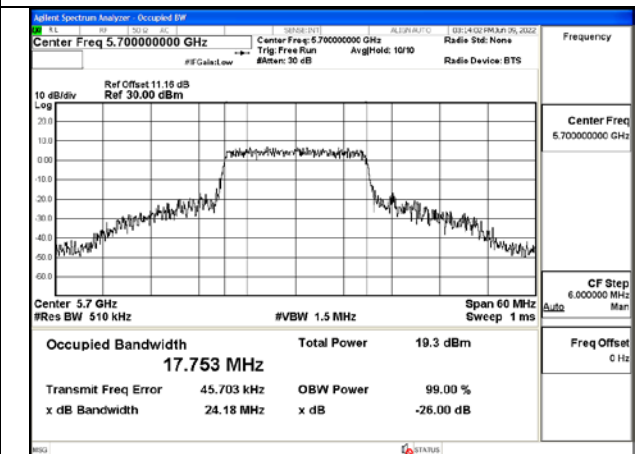

Test Mode:802.11ac VHT20 5700MHz Chain1

Test Mode: 802.11n HT40