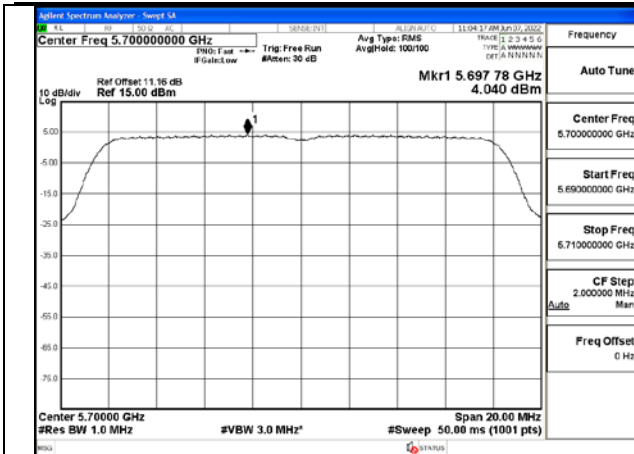

Test Mode: 802.11a

Test Mode:802.11a 5500MHz Chain0

Test Mode:802.11a 5580MHz Chain0

Test Mode:802.11a 5700MHz Chain0

Test Mode:802.11a 5500MHz Chain1

Test Mode:802.11a 5580MHz Chain1

Test Mode:802.11a 5700MHz Chain1

Test Mode: 802.11n HT20

Test Mode:802.11n HT20 5500MHz Chain0

Test Mode:802.11n HT20 5580MHz Chain0

Test Mode:802.11n HT20 5700MHz Chain0

Test Mode:802.11n HT20 5500MHz Chain1

Test Mode:802.11n HT20 5580MHz Chain1