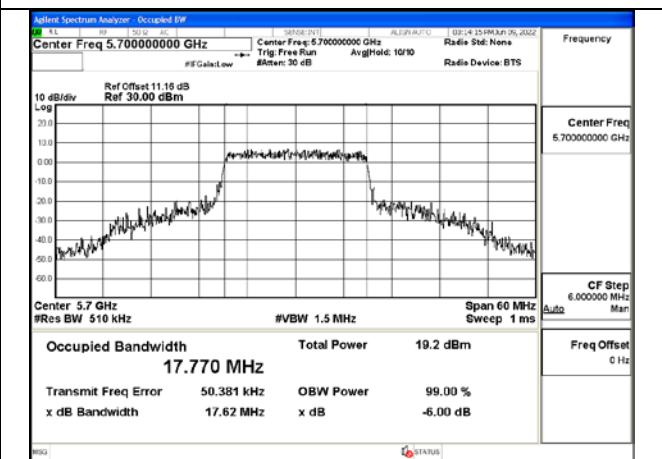

Test Mode:802.11ac VHT20 5700MHz Chain1

Test Mode: 802.11n HT40