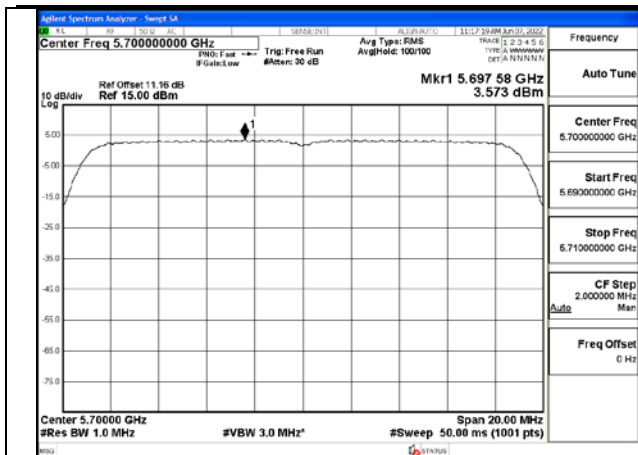

Test Mode: 802.11n HT20

Test Mode:802.11n HT20 5500MHz Chain0

Test Mode:802.11n HT20 5580MHz Chain0

Test Mode:802.11n HT20 5700MHz Chain0

Test Mode:802.11n HT20 5500MHz Chain1

Test Mode:802.11n HT20 5580MHz Chain1

Test Mode:802.11n HT20 5700MHz Chain1

Test Mode: 802.11ac VHT20

Test Mode:802.11ac VHT20 5500MHz Chain0

Test Mode:802.11ac VHT20 5580MHz Chain0

Test Mode:802.11ac VHT20 5700MHz Chain0

Test Mode:802.11ac VHT20 5500MHz Chain1

Test Mode:802.11ac VHT20 5580MHz Chain1

Test Mode:802.11ac VHT20 5700MHz Chain1

Test Mode: 802.11n HT40

Test Mode:802.11n HT40 5510MHz Chain0

Test Mode:802.11n HT40 5590MHz Chain0

Test Mode:802.11n HT40 5670MHz Chain0