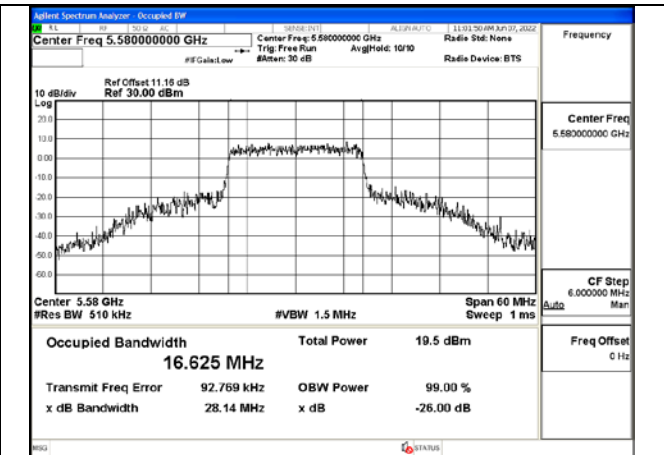

Test Mode: 802.11a

Test Mode:802.11a 5580MHz Chain0