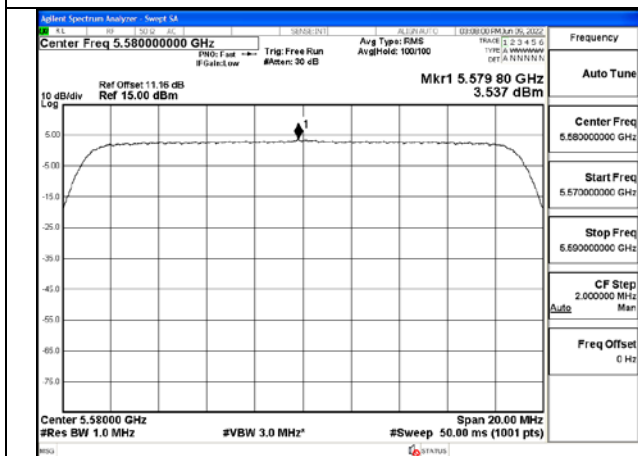

Test Mode: 802.11n HT20

Test Mode:802.11n HT20 5500MHz Chain0

Test Mode:802.11n HT20 5580MHz Chain0

Test Mode:802.11n HT20 5700MHz Chain0

Test Mode:802.11n HT20 5500MHz Chain1

Test Mode:802.11n HT20 5580MHz Chain1

Test Mode:802.11n HT20 5700MHz Chain1

Test Mode: 802.11ac VHT20

Test Mode:802.11ac VHT20 5500MHz Chain0

Test Mode:802.11ac VHT20 5580MHz Chain0

Test Mode:802.11ac VHT20 5700MHz Chain0

Test Mode:802.11ac VHT20 5500MHz Chain1

Test Mode:802.11ac VHT20 5580MHz Chain1

Test Mode:802.11ac VHT20 5700MHz Chain1

Test Mode: 802.11n HT40

Test Mode:802.11n HT40 5510MHz Chain0

Test Mode:802.11n HT40 5590MHz Chain0

Test Mode:802.11n HT40 5670MHz Chain0