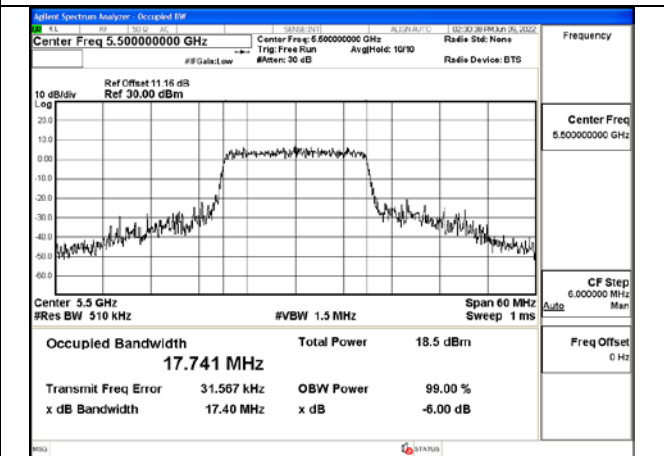

Test Mode: 802.11n HT20

Test Mode:802.11n HT20 5500MHz Chain0

Test Mode:802.11n HT20 5580MHz Chain0

Test Mode:802.11n HT20 5700MHz Chain0

Test Mode:802.11n HT20 5500MHz Chain1

Test Mode:802.11n HT20 5580MHz Chain1

Test Mode:802.11n HT20 5700MHz Chain1

Test Mode: 802.11ac VHT20

Test Mode:802.11ac VHT20 5500MHz Chain0

Test Mode:802.11ac VHT20 5580MHz Chain0

Test Mode:802.11ac VHT20 5700MHz Chain0

Test Mode:802.11ac VHT20 5500MHz Chain1