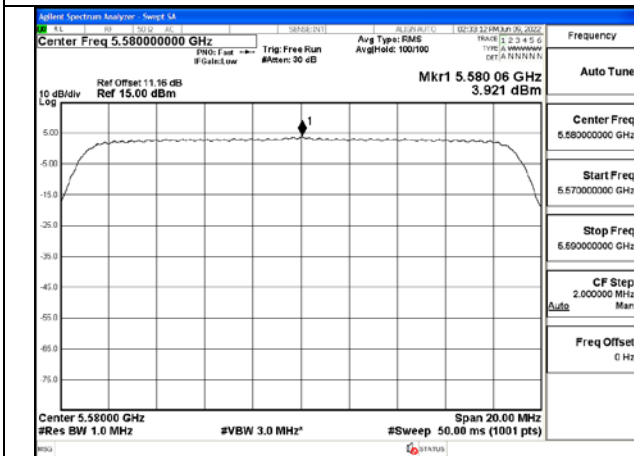

Test Mode: 802.11a

Test Mode:802.11a 5500MHz Chain0

Test Mode:802.11a 5580MHz Chain0

Test Mode:802.11a 5700MHz Chain0

Test Mode:802.11a 5500MHz Chain1

Test Mode:802.11a 5580MHz Chain1

Test Mode:802.11a 5700MHz Chain1

Test Mode: 802.11n HT20

Test Mode:802.11n HT20 5500MHz Chain0

Test Mode:802.11n HT20 5580MHz Chain0

Test Mode:802.11n HT20 5700MHz Chain0

Test Mode:802.11n HT20 5500MHz Chain1

Test Mode:802.11n HT20 5580MHz Chain1

Test Mode:802.11n HT20 5700MHz Chain1

Test Mode: 802.11ac VHT20

Test Mode:802.11ac VHT20 5500MHz Chain0

Test Mode:802.11ac VHT20 5580MHz Chain0

Test Mode:802.11ac VHT20 5700MHz Chain0

Test Mode:802.11ac VHT20 5500MHz Chain1