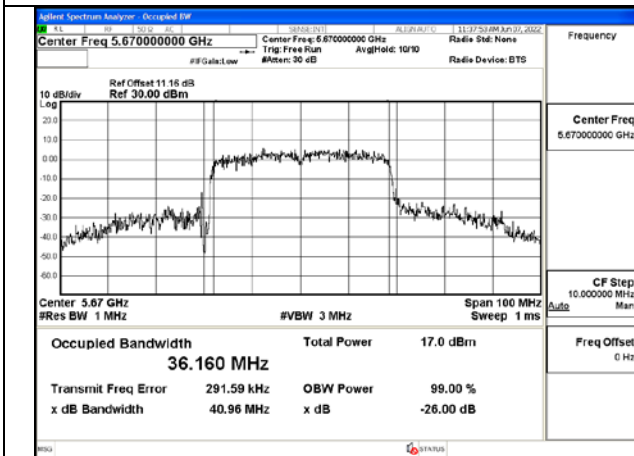

Test Mode:802.11n HT40 5510MHz Chain1

Test Mode:802.11n HT40 5590MHz Chain1

Test Mode:802.11n HT40 5670MHz Chain1

Test Mode: 802.11ac VHT40

Test Mode:802.11ac VHT40 5510MHz Chain0

Test Mode:802.11ac VHT40 5590MHz Chain0

Test Mode:802.11ac VHT40 5670MHz Chain0

Test Mode:802.11ac VHT40 5510MHz Chain1

Test Mode:802.11ac VHT40 5590MHz Chain1

Test Mode:802.11ac VHT40 5670MHz Chain1

Test Mode: 802.11ac VHT80