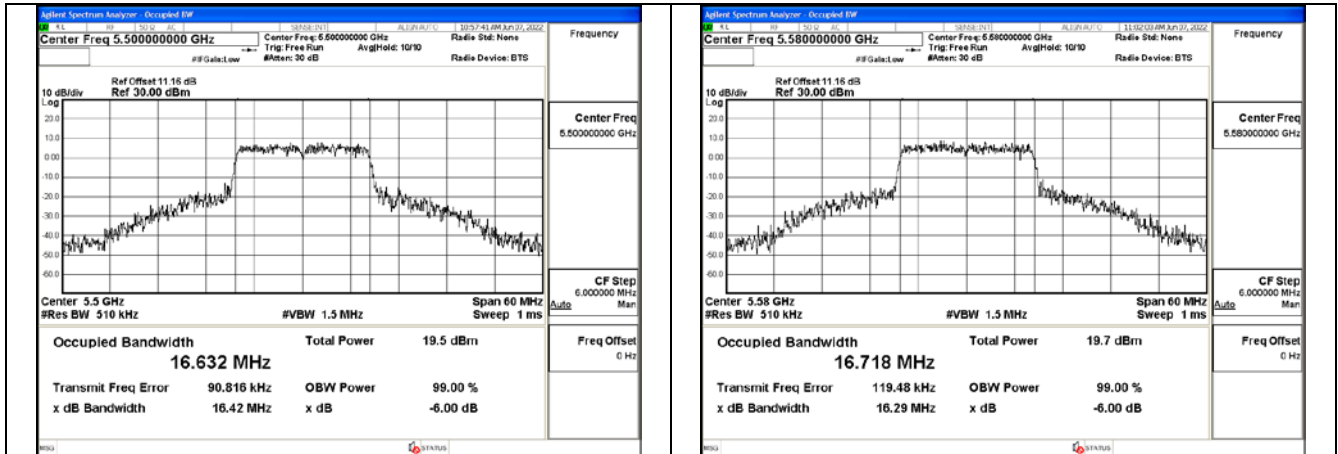

Test Mode	Antenna	Occupied Bandwidth (MHz)		
		Channel No.624	---	Channel No.640
		5530MHz	---	5610MHz
802.11ac VHT80	Chain0	75.068	---	75.353
802.11ac VHT80	Chain1	75.308	---	75.226

Test Mode: 802.11a

Test Mode:802.11a 5500MHz Chain0

Test Mode:802.11a 5580MHz Chain0