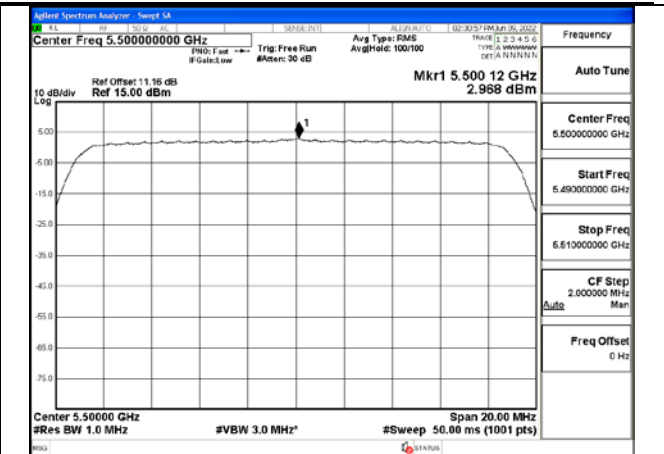

Test Mode: 802.11a

Test Mode:802.11a 5500MHz Chain0

Test Mode:802.11a 5580MHz Chain0

Test Mode:802.11a 5700MHz Chain0

Test Mode:802.11a 5500MHz Chain1

Test Mode:802.11a 5580MHz Chain1

Test Mode:802.11a 5700MHz Chain1

Test Mode: 802.11n HT20

Test Mode:802.11n HT20 5500MHz Chain0

Test Mode:802.11n HT20 5580MHz Chain0

Test Mode:802.11n HT20 5700MHz Chain0

Test Mode:802.11n HT20 5500MHz Chain1

Test Mode:802.11n HT20 5580MHz Chain1

Test Mode:802.11n HT20 5700MHz Chain1

Test Mode: 802.11ac VHT20

Test Mode:802.11ac VHT20 5500MHz Chain0

Test Mode:802.11ac VHT20 5580MHz Chain0

Test Mode:802.11ac VHT20 5700MHz Chain0

Test Mode:802.11ac VHT20 5500MHz Chain1