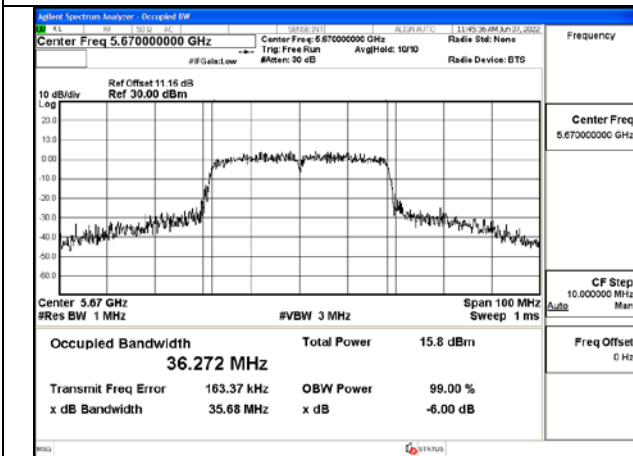

Test Mode:802.11ac VHT20 5580MHz Chain1

Test Mode:802.11ac VHT20 5700MHz Chain1

Test Mode: 802.11n HT40

Test Mode:802.11n HT40 5510MHz Chain0

Test Mode:802.11n HT40 5590MHz Chain0

Test Mode:802.11n HT40 5670MHz Chain0