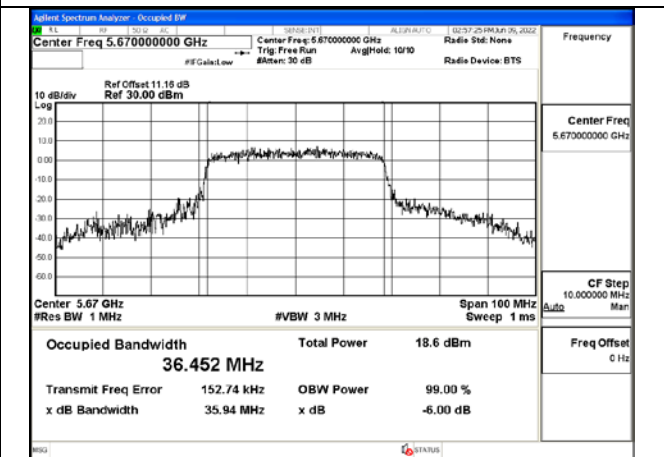

Test Mode:802.11n HT40 5670MHz Chain1