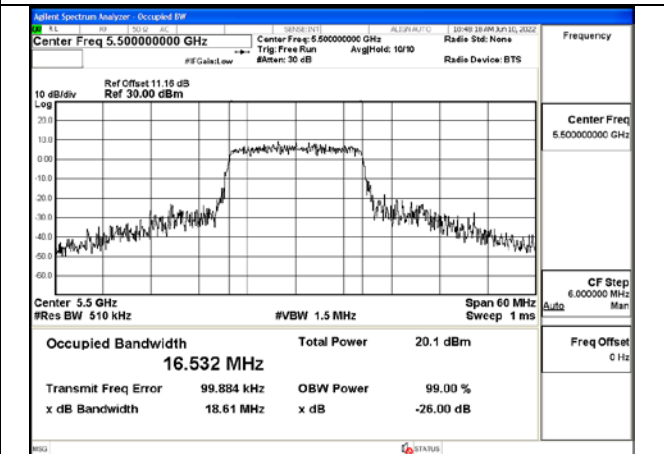

Test Mode:802.11a 5500MHz Chain1