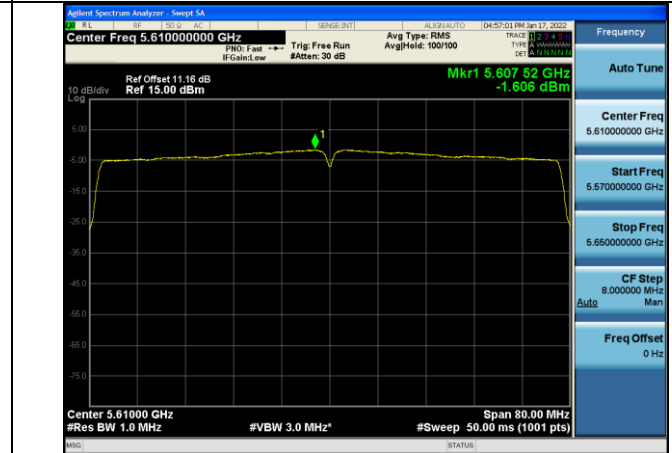

Test Mode:802.11ac VHT40 5670MHz Chain0

Test Mode:802.11ac VHT40 5510MHz Chain1

Test Mode:802.11ac VHT40 5590MHz Chain1

Test Mode:802.11ac VHT40 5670MHz Chain1

Test Mode: 802.11ac VHT80

Test Mode:802.11ac VHT80 5530MHz Chain0

Test Mode:802.11ac VHT80 5610MHz Chain0

Test Mode:802.11ac VHT80 5530MHz Chain1

Test Mode:802.11ac VHT80 5610MHz Chain1