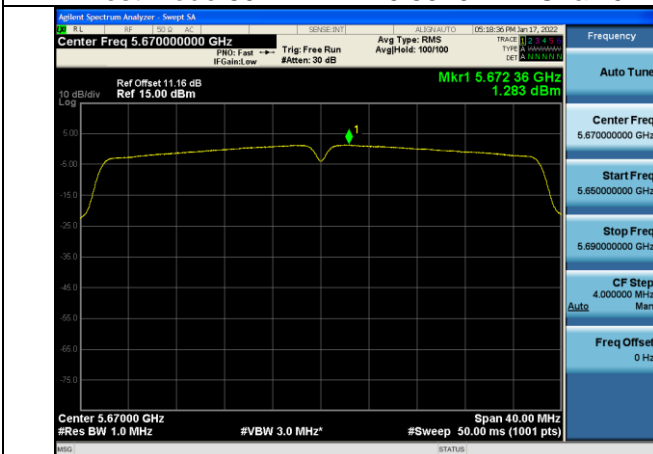

Test Mode:802.11ac VHT20 5580MHz Chain1

Test Mode:802.11ac VHT20 5700MHz Chain1

Test Mode: 802.11n HT40

Test Mode:802.11n HT40 5510MHz Chain0

Test Mode:802.11n HT40 5590MHz Chain0

Test Mode:802.11n HT40 5670MHz Chain0

Test Mode:802.11n HT40 5510MHz Chain1

Test Mode:802.11n HT40 5590MHz Chain1

Test Mode:802.11n HT40 5670MHz Chain1

Test Mode: 802.11ac VHT40

Test Mode:802.11ac VHT40 5510MHz Chain0

Test Mode:802.11ac VHT40 5590MHz Chain0