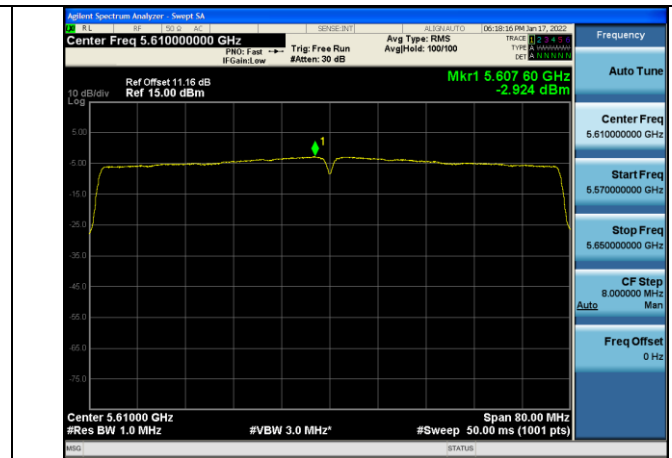

Test Mode:802.11ac VHT40 5670MHz Chain0

Test Mode:802.11ac VHT40 5510MHz Chain1

Test Mode:802.11ac VHT40 5590MHz Chain1

Test Mode:802.11ac VHT40 5670MHz Chain1

Test Mode: 802.11ac VHT80

Test Mode:802.11ac VHT80 5530MHz Chain0

Test Mode:802.11ac VHT80 5610MHz Chain0

Test Mode:802.11ac VHT80 5530MHz Chain1

Test Mode:802.11ac VHT80 5610MHz Chain1