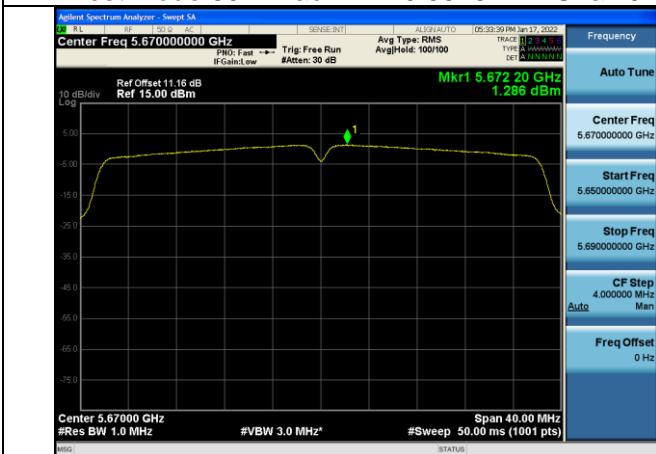

Test Mode:802.11n HT40 5510MHz Chain1

Test Mode:802.11n HT40 5590MHz Chain1

Test Mode:802.11n HT40 5670MHz Chain1

Test Mode: 802.11ac VHT40

Test Mode:802.11ac VHT40 5510MHz Chain0

Test Mode:802.11ac VHT40 5590MHz Chain0

Test Mode:802.11ac VHT40 5670MHz Chain0

Test Mode:802.11ac VHT40 5510MHz Chain1

Test Mode:802.11ac VHT40 5590MHz Chain1

Test Mode:802.11ac VHT40 5670MHz Chain1

Test Mode: 802.11ac VHT80

Test Mode:802.11ac VHT80 5530MHz Chain0