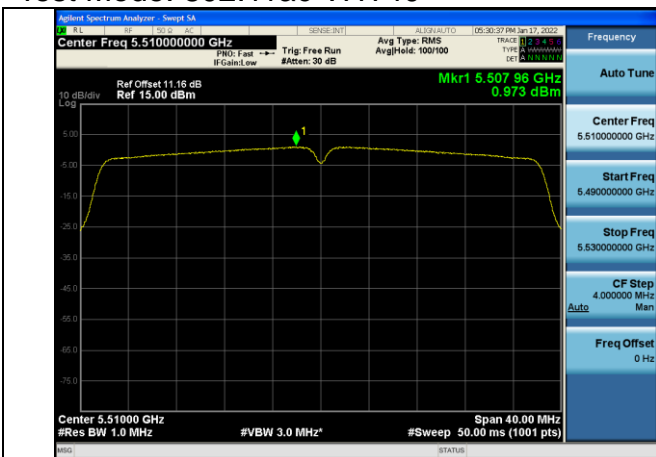

Test Mode:802.11n HT40 5510MHz Chain1

Test Mode:802.11n HT40 5590MHz Chain1

Test Mode:802.11n HT40 5670MHz Chain1

Test Mode: 802.11ac VHT40

Test Mode:802.11ac VHT40 5510MHz Chain0

Test Mode:802.11ac VHT40 5590MHz Chain0

Test Mode:802.11ac VHT40 5670MHz Chain0

Test Mode:802.11ac VHT40 5510MHz Chain1

Test Mode:802.11ac VHT40 5590MHz Chain1

Test Mode:802.11ac VHT40 5670MHz Chain1

Test Mode: 802.11ac VHT80

Test Mode:802.11ac VHT80 5530MHz Chain0