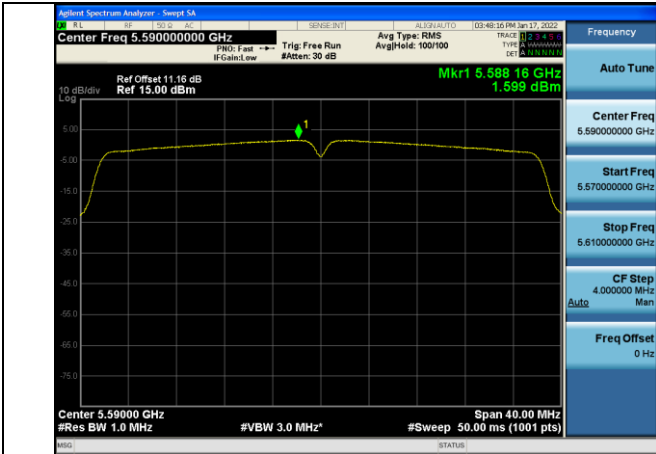

Test Mode:802.11ac VHT20 5580MHz Chain1

Test Mode:802.11ac VHT20 5700MHz Chain1

Test Mode: 802.11n HT40

Test Mode:802.11n HT40 5510MHz Chain0

Test Mode:802.11n HT40 5590MHz Chain0

Test Mode:802.11n HT40 5670MHz Chain0

Test Mode:802.11n HT40 5510MHz Chain1

Test Mode:802.11n HT40 5590MHz Chain1

Test Mode:802.11n HT40 5670MHz Chain1

Test Mode: 802.11ac VHT40

Test Mode:802.11ac VHT40 5510MHz Chain0

Test Mode:802.11ac VHT40 5590MHz Chain0