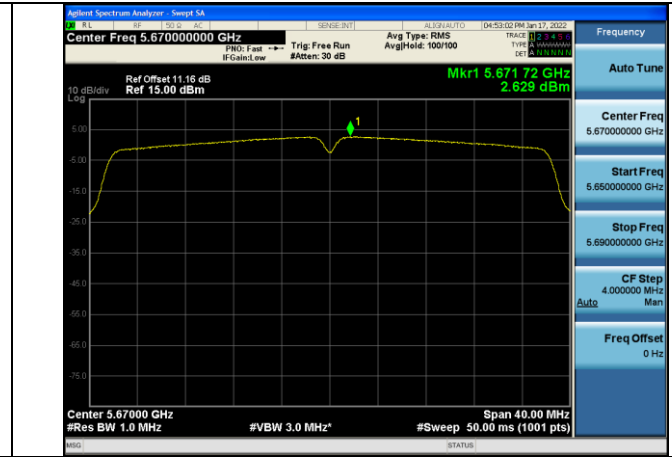

Test Mode:802.11n HT40 5510MHz Chain1

Test Mode:802.11n HT40 5590MHz Chain1

Test Mode:802.11n HT40 5670MHz Chain1

Test Mode: 802.11ac VHT40

Test Mode:802.11ac VHT40 5510MHz Chain0

Test Mode:802.11ac VHT40 5590MHz Chain0

Test Mode:802.11ac VHT40 5670MHz Chain0

Test Mode:802.11ac VHT40 5510MHz Chain1

Test Mode:802.11ac VHT40 5590MHz Chain1

Test Mode:802.11ac VHT40 5670MHz Chain1

Test Mode: 802.11ac VHT80

Test Mode:802.11ac VHT80 5530MHz Chain0