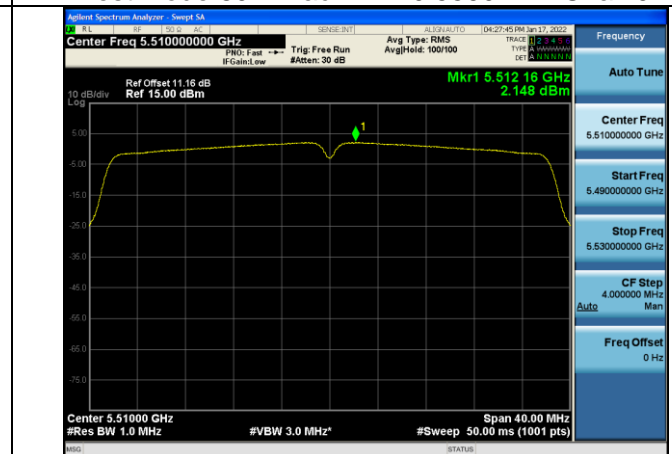

Test Mode:802.11n HT40 5510MHz Chain1

Test Mode:802.11n HT40 5590MHz Chain1

Test Mode:802.11n HT40 5670MHz Chain1

Test Mode: 802.11ac VHT40

Test Mode:802.11ac VHT40 5510MHz Chain0

Test Mode:802.11ac VHT40 5590MHz Chain0

Test Mode:802.11ac VHT40 5670MHz Chain0

Test Mode:802.11ac VHT40 5510MHz Chain1

Test Mode:802.11ac VHT40 5590MHz Chain1

Test Mode:802.11ac VHT40 5670MHz Chain1

Test Mode: 802.11ac VHT80

Test Mode:802.11ac VHT80 5530MHz Chain0