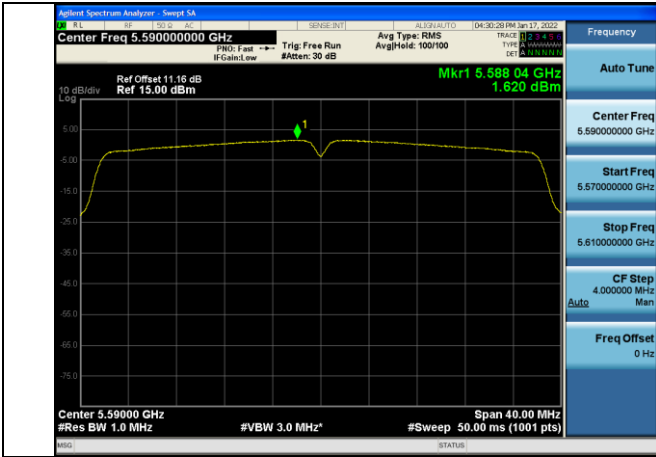

Test Mode:802.11n HT40 5510MHz Chain1

Test Mode:802.11n HT40 5590MHz Chain1

Test Mode:802.11n HT40 5670MHz Chain1

Test Mode: 802.11ac VHT40

Test Mode:802.11ac VHT40 5510MHz Chain0

Test Mode:802.11ac VHT40 5590MHz Chain0

Test Mode:802.11ac VHT40 5670MHz Chain0

Test Mode:802.11ac VHT40 5510MHz Chain1

Test Mode:802.11ac VHT40 5590MHz Chain1

Test Mode:802.11ac VHT40 5670MHz Chain1

Test Mode: 802.11ac VHT80

Test Mode:802.11ac VHT80 5530MHz Chain0