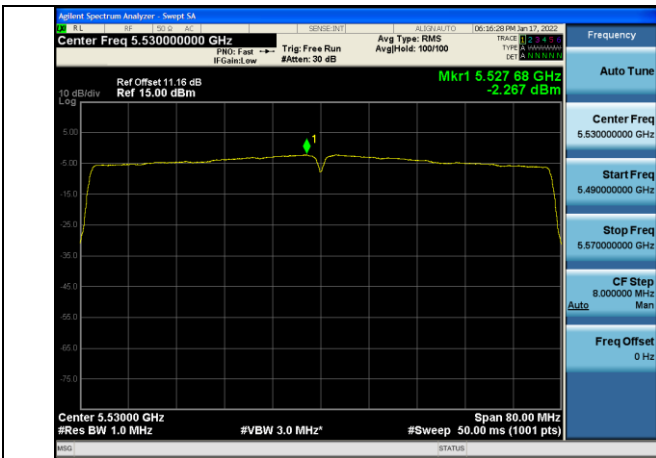

Test Mode:802.11ac VHT40 5670MHz Chain0

Test Mode:802.11ac VHT40 5510MHz Chain1

Test Mode:802.11ac VHT40 5590MHz Chain1

Test Mode:802.11ac VHT40 5670MHz Chain1

Test Mode: 802.11ac VHT80

Test Mode:802.11ac VHT80 5530MHz Chain0

Test Mode:802.11ac VHT80 5610MHz Chain0

Test Mode:802.11ac VHT80 5530MHz Chain1

Test Mode:802.11ac VHT80 5610MHz Chain1