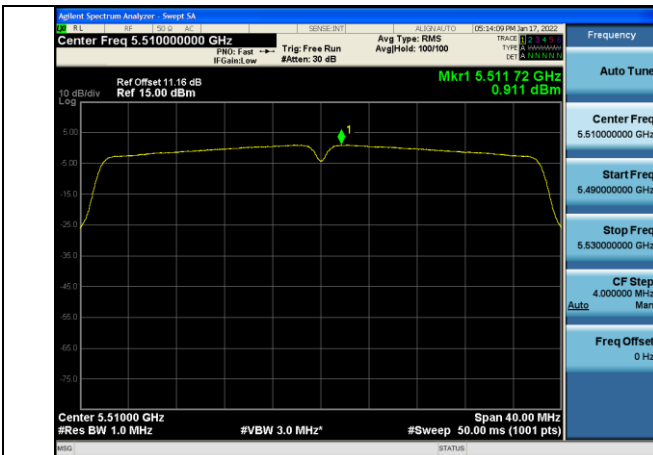

Test Mode:802.11ac VHT20 5580MHz Chain1

Test Mode:802.11ac VHT20 5700MHz Chain1

Test Mode: 802.11n HT40

Test Mode:802.11n HT40 5510MHz Chain0

Test Mode:802.11n HT40 5590MHz Chain0

Test Mode:802.11n HT40 5670MHz Chain0

Test Mode:802.11n HT40 5510MHz Chain1

Test Mode:802.11n HT40 5590MHz Chain1

Test Mode:802.11n HT40 5670MHz Chain1

Test Mode: 802.11ac VHT40

Test Mode:802.11ac VHT40 5510MHz Chain0

Test Mode:802.11ac VHT40 5590MHz Chain0