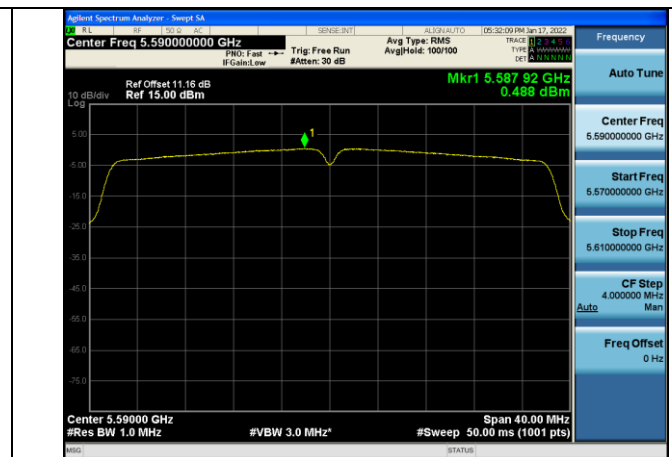

Test Mode:802.11n HT40 5510MHz Chain1

Test Mode:802.11n HT40 5590MHz Chain1

Test Mode:802.11n HT40 5670MHz Chain1

Test Mode: 802.11ac VHT40

Test Mode:802.11ac VHT40 5510MHz Chain0

Test Mode:802.11ac VHT40 5590MHz Chain0

Test Mode:802.11ac VHT40 5670MHz Chain0

Test Mode:802.11ac VHT40 5510MHz Chain1

Test Mode:802.11ac VHT40 5590MHz Chain1

Test Mode:802.11ac VHT40 5670MHz Chain1

Test Mode: 802.11ac VHT80

Test Mode:802.11ac VHT80 5530MHz Chain0