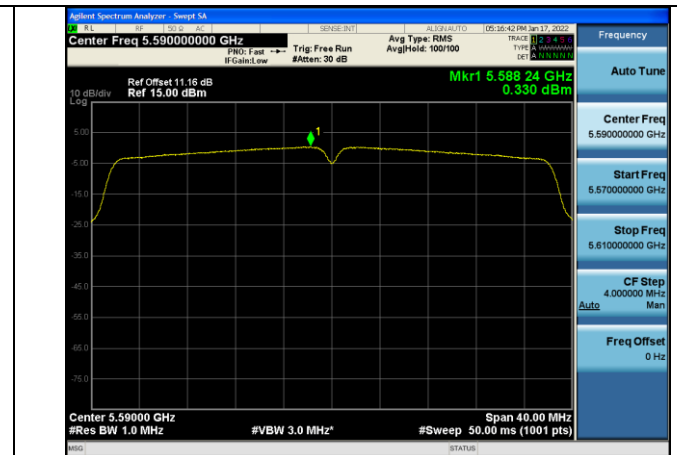

Test Mode:802.11ac VHT20 5580MHz Chain1

Test Mode:802.11ac VHT20 5700MHz Chain1

Test Mode: 802.11n HT40

Test Mode:802.11n HT40 5510MHz Chain0

Test Mode:802.11n HT40 5590MHz Chain0

Test Mode:802.11n HT40 5670MHz Chain0

Test Mode:802.11n HT40 5510MHz Chain1

Test Mode:802.11n HT40 5590MHz Chain1

Test Mode:802.11n HT40 5670MHz Chain1

Test Mode: 802.11ac VHT40

Test Mode:802.11ac VHT40 5510MHz Chain0

Test Mode:802.11ac VHT40 5590MHz Chain0