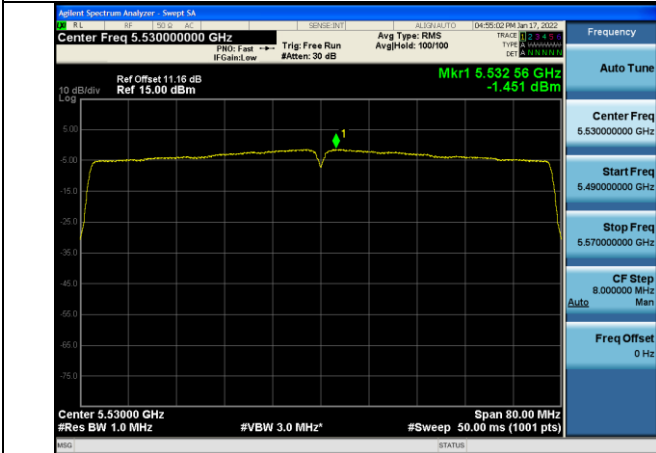

Test Mode:802.11ac VHT40 5670MHz Chain0

Test Mode:802.11ac VHT40 5510MHz Chain1

Test Mode:802.11ac VHT40 5590MHz Chain1

Test Mode:802.11ac VHT40 5670MHz Chain1

Test Mode: 802.11ac VHT80

Test Mode:802.11ac VHT80 5530MHz Chain0

Test Mode:802.11ac VHT80 5610MHz Chain0

Test Mode:802.11ac VHT80 5530MHz Chain1

Test Mode:802.11ac VHT80 5610MHz Chain1