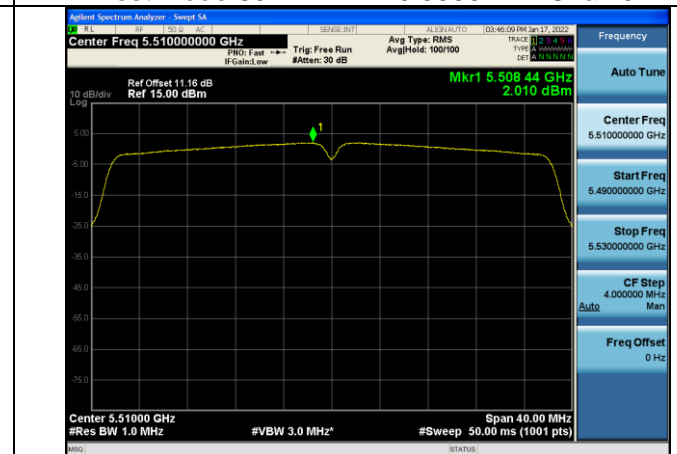

Test Mode:802.11ac VHT20 5580MHz Chain1

Test Mode:802.11ac VHT20 5700MHz Chain1

Test Mode: 802.11n HT40

Test Mode:802.11n HT40 5510MHz Chain0

Test Mode:802.11n HT40 5590MHz Chain0

Test Mode:802.11n HT40 5670MHz Chain0

Test Mode:802.11n HT40 5510MHz Chain1

Test Mode:802.11n HT40 5590MHz Chain1

Test Mode:802.11n HT40 5670MHz Chain1

Test Mode: 802.11ac VHT40

Test Mode:802.11ac VHT40 5510MHz Chain0

Test Mode:802.11ac VHT40 5590MHz Chain0