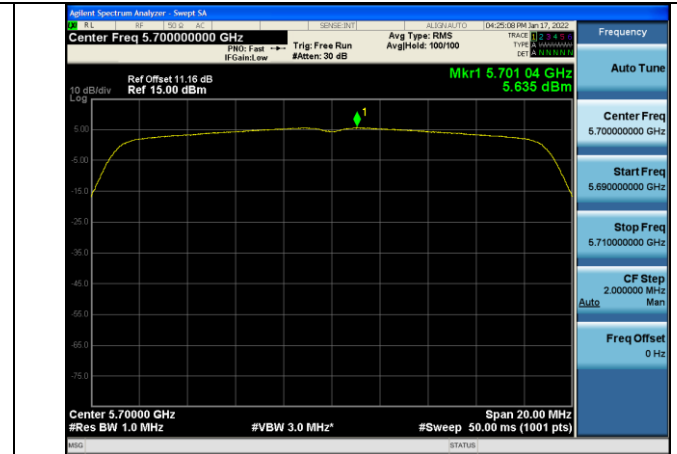

Test Mode:802.11ac VHT20 5580MHz Chain1

Test Mode:802.11ac VHT20 5700MHz Chain1

Test Mode: 802.11n HT40

Test Mode:802.11n HT40 5510MHz Chain0

Test Mode:802.11n HT40 5590MHz Chain0

Test Mode:802.11n HT40 5670MHz Chain0

Test Mode:802.11n HT40 5510MHz Chain1

Test Mode:802.11n HT40 5590MHz Chain1

Test Mode:802.11n HT40 5670MHz Chain1

Test Mode: 802.11ac VHT40

Test Mode:802.11ac VHT40 5510MHz Chain0

Test Mode:802.11ac VHT40 5590MHz Chain0