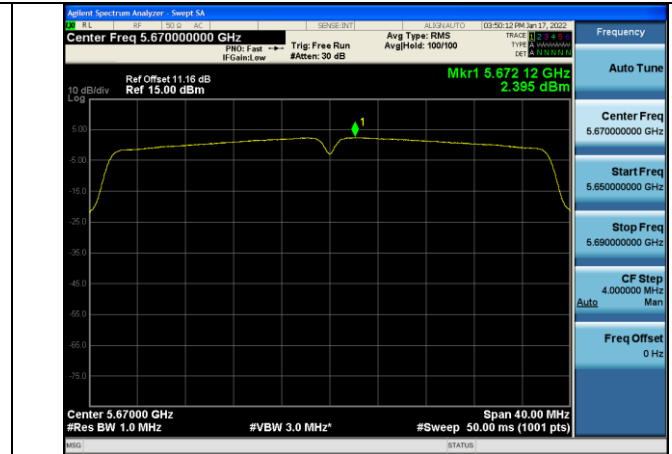

Test Mode:802.11ac VHT20 5580MHz Chain1

Test Mode:802.11ac VHT20 5700MHz Chain1

Test Mode: 802.11n HT40

Test Mode:802.11n HT40 5510MHz Chain0

Test Mode:802.11n HT40 5590MHz Chain0

Test Mode:802.11n HT40 5670MHz Chain0

Test Mode:802.11n HT40 5510MHz Chain1

Test Mode:802.11n HT40 5590MHz Chain1

Test Mode:802.11n HT40 5670MHz Chain1

Test Mode: 802.11ac VHT40

Test Mode:802.11ac VHT40 5510MHz Chain0

Test Mode:802.11ac VHT40 5590MHz Chain0