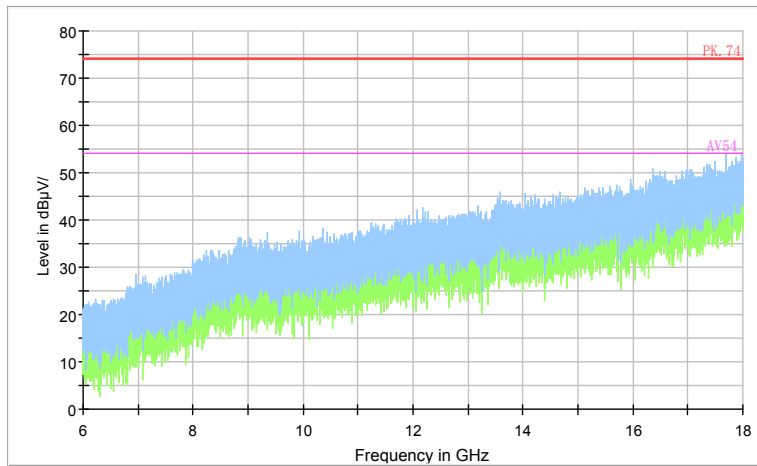

Full Spectrum

Frequency Range: 18GHz -40GHz  
Detector: Av mode and PK mode  
Test Mode: 802.11ac(VHT80)

Carrier frequency (MHz): 5745

Channel No.:149

Comment

**Frequency Range: 30MHz -1GHz**  
**Detector: QP mode**  
**Test Mode: 802.11a**

Comment

**Frequency Range: 1GHz -6GHz**  
**Detector: Av mode and PK mode**  
**Modulation type: 802.11a**

Full Spectrum

Preview Result 2-AVG    Preview Result 1-PK+    PK.74    AV54

Comment

Frequency Range: 6GHz -18GHz  
 Detector: Av mode and PK mode  
 Modulation type: 802.11a