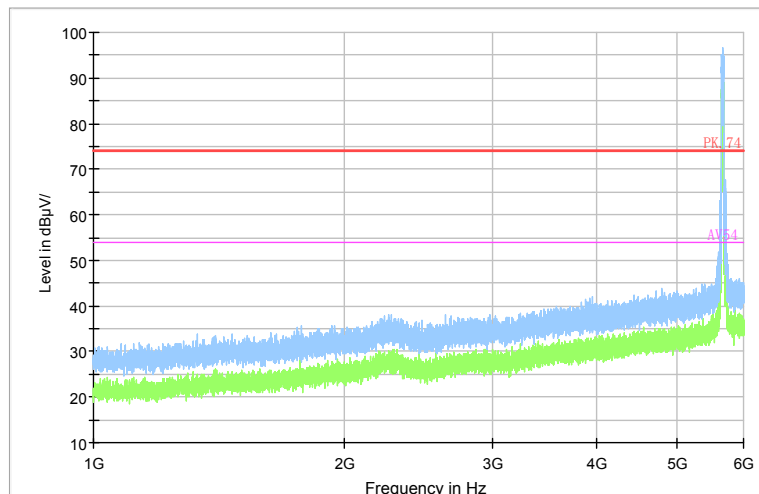

Full Spectrum

Comment

Frequency Range: 1GHz -6GHz
Detector: Av mode and PK mode
Modulation type: 802.11n(HT40)