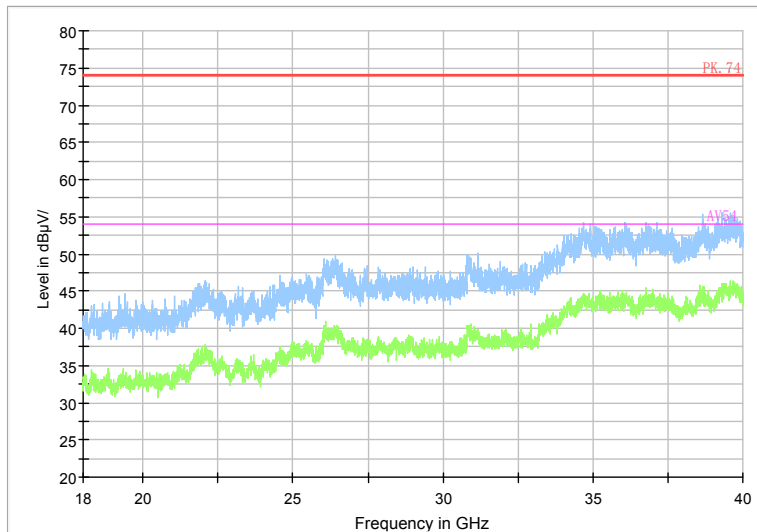

Carrier frequency (MHz): 5590  
Channel No.:118

Full Spectrum

Comment

Frequency Range: 30MHz -1GHz  
Detector: QP mode  
Test Mode: 802.11n(HT40)

Full Spectrum

Comment

Frequency Range: 1GHz -6GHz  
Detector: Av mode and PK mode  
Modulation type: 802.11n(HT40)

Full Spectrum

Preview Result 2-AVG    Preview Result 1-PK+    PK.74    AV54

Comment

Frequency Range: 6GHz -18GHz  
Detector: Av mode and PK mode  
Modulation type: 802.11n(HT40)

Full Spectrum

Frequency Range: 18GHz -40GHz  
Detector: Av mode and PK mode  
Modulation type: 802.11n(HT40)

Full Spectrum

Comment

Frequency Range: 30MHz -1GHz  
 Detector: QP mode  
 Test Mode: 802.11ac(VHT40)

Full Spectrum

Comment

Frequency Range: 1GHz -6GHz  
 Detector: Av mode and PK mode  
 Test Mode: 802.11ac(VHT40)