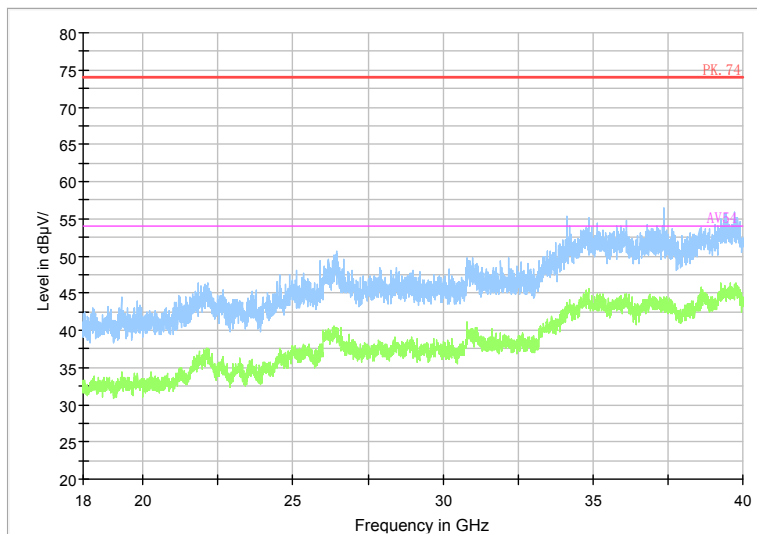

Carrier frequency (MHz): 5510  
Channel No.:102

Full Spectrum

Comment

Frequency Range: 30MHz -1GHz  
Detector: QP mode  
Test Mode: 802.11n(HT40)

Full Spectrum

Comment

Frequency Range: 1GHz -6GHz  
Detector: Av mode and PK mode  
Modulation type: 802.11n(HT40)

Full Spectrum

Preview Result 2-AVG    Preview Result 1-PK+    PK.74    AV54

Comment

Frequency Range: 6GHz -18GHz  
Detector: Av mode and PK mode  
Modulation type: 802.11n(HT40)

Full Spectrum

Frequency Range: 18GHz -40GHz  
Detector: Av mode and PK mode  
Modulation type: 802.11n(HT40)

Full Spectrum

Comment

Frequency Range: 30MHz -1GHz  
 Detector: QP mode  
 Test Mode: 802.11ac(VHT40)

Full Spectrum

Comment

Frequency Range: 1GHz -6GHz  
 Detector: Av mode and PK mode  
 Test Mode: 802.11ac(VHT40)