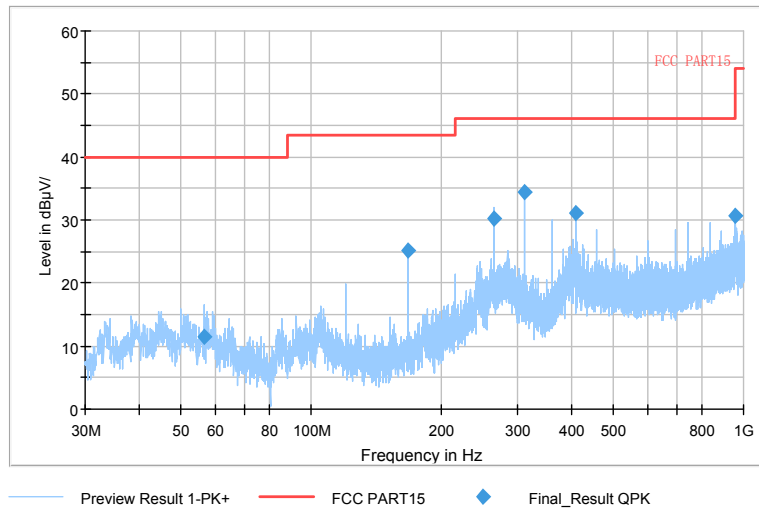

Full Spectrum

Comment

Frequency Range: 30MHz -1GHz
Detector: QP mode
Test Mode: 802.11n(HT40)