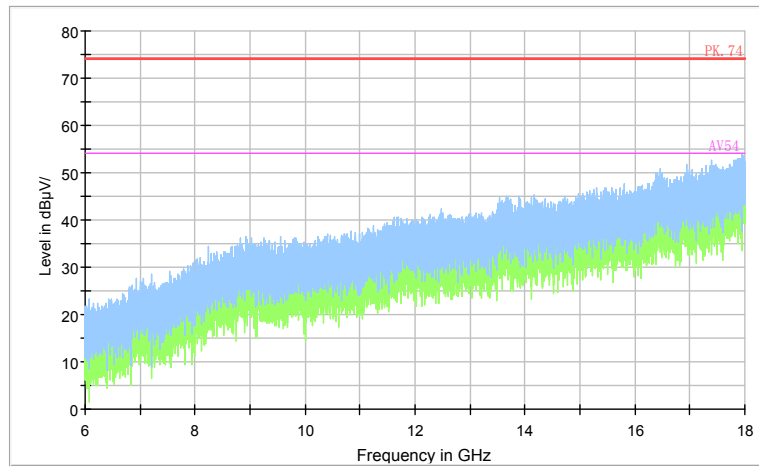

Full Spectrum

Preview Result 2-AVG   Preview Result 1-PK+   PK.74   AV54

Comment

Frequency Range: 6GHz -18GHz
Detector: Av mode and PK mode
Test Mode: 802.11ac(VHT80)