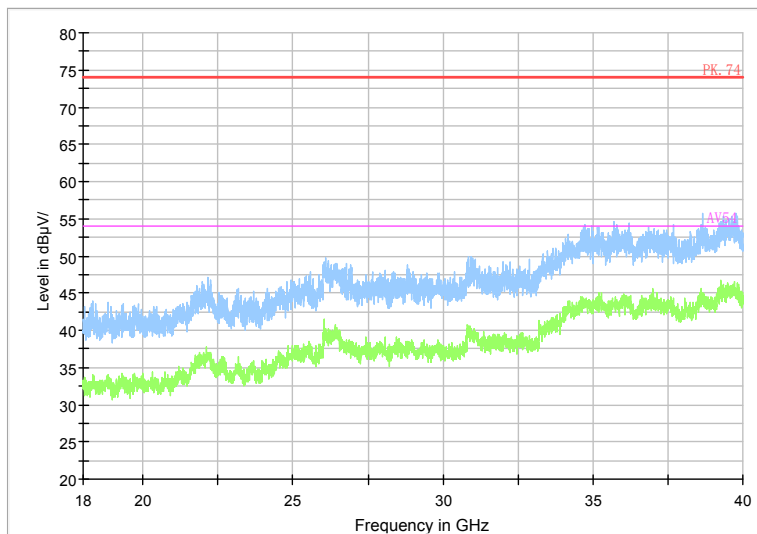

Full Spectrum

Frequency Range: 18GHz -40GHz  
 Detector: Av mode and PK mode  
 Modulation type: 802.11a

Full Spectrum

Comment

Frequency Range: 30MHz -1GHz  
Detector: QP mode  
Test Mode: 802.11n(HT20)

Full Spectrum

Comment

Frequency Range: 1GHz -6GHz  
Detector: Av mode and PK mode  
Modulation type: 802.11n(HT20)

Full Spectrum

Preview Result 2-AVG    Preview Result 1-PK+    PK.74    AV54

Comment

Frequency Range: 6GHz -18GHz  
Detector: Av mode and PK mode  
Modulation type: 802.11n(HT20)

Full Spectrum

Frequency Range: 18GHz -40GHz  
Detector: Av mode and PK mode  
Modulation type: 802.11n(HT20)

Full Spectrum

Comment

Frequency Range: 30MHz -1GHz  
Detector: QP mode  
Test Mode: 802.11ac(VHT20)