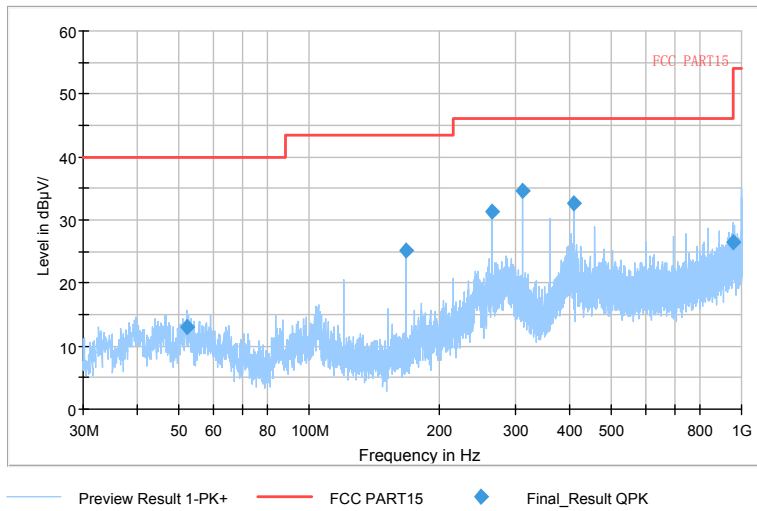

Full Spectrum

Comment

Frequency Range: 30MHz -1GHz
Detector: QP mode
Test Mode: 802.11ac(VHT40)