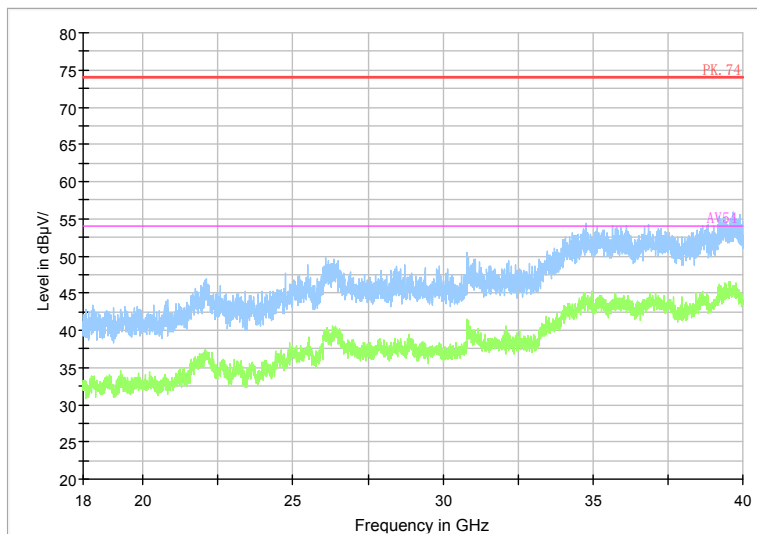

Full Spectrum

Frequency Range: 18GHz -40GHz  
Detector: Av mode and PK mode  
Test Mode: 802.11ac(VHT20)

Carrier frequency (MHz): 5785

Channel No.:157

Full Spectrum

Comment

Frequency Range: 30MHz -1GHz  
Detector: QP mode  
Test Mode: 802.11a

Full Spectrum

Comment

Frequency Range: 1GHz -6GHz  
Detector: Av mode and PK mode  
Modulation type: 802.11a

Full Spectrum

Preview Result 2-AVG    Preview Result 1-PK+    PK.74    AV54

Comment

Frequency Range: 6GHz -18GHz  
 Detector: Av mode and PK mode  
 Modulation type: 802.11a

Full Spectrum

Frequency Range: 18GHz -40GHz  
 Detector: Av mode and PK mode  
 Modulation type: 802.11a

Full Spectrum

Comment

Frequency Range: 30MHz -1GHz  
Detector: QP mode  
Test Mode: 802.11n(HT20)

Full Spectrum