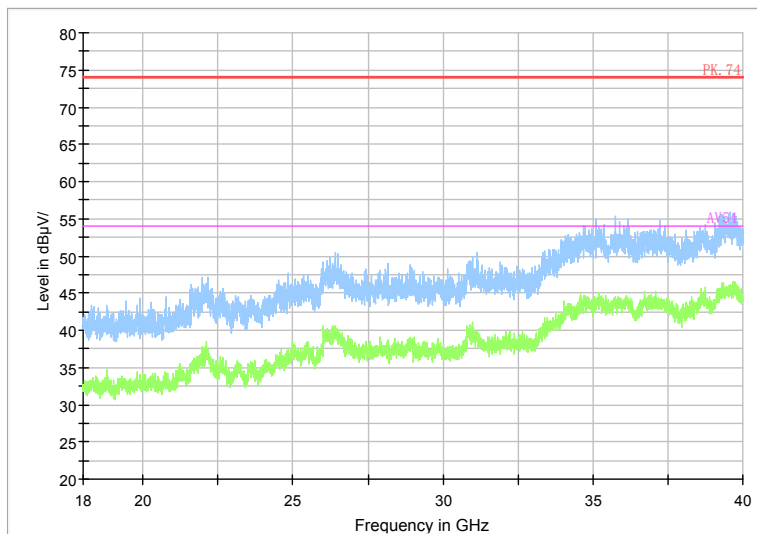

Full Spectrum

Comment

Frequency Range: 30MHz -1GHz  
 Detector: QP mode  
 Test Mode: 802.11n(HT20)

Full Spectrum

Comment

Frequency Range: 1GHz -6GHz  
 Detector: Av mode and PK mode  
 Modulation type: 802.11n(HT20)

Full Spectrum

Preview Result 2-AVG    Preview Result 1-PK+    PK.74    AV54

Comment

Frequency Range: 6GHz -18GHz  
Detector: Av mode and PK mode  
Modulation type: 802.11n(HT20)

Full Spectrum

Frequency Range: 18GHz -40GHz  
Detector: Av mode and PK mode  
Modulation type: 802.11n(HT20)

Full Spectrum

Comment

Frequency Range: 30MHz -1GHz  
 Detector: QP mode  
 Test Mode: 802.11ac(VHT20)

Full Spectrum

Comment

Frequency Range: 1GHz -6GHz  
 Detector: Av mode and PK mode  
 Test Mode: 802.11ac(VHT20)