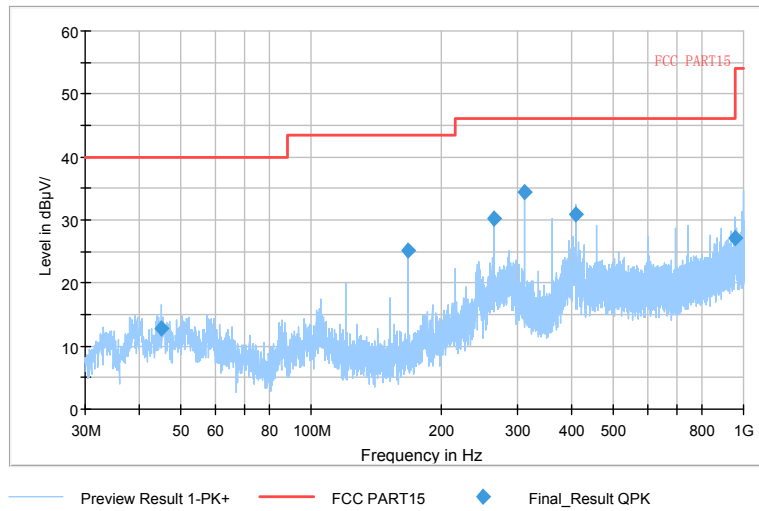

Full Spectrum

Comment

Frequency Range: 30MHz -1GHz
Detector: QP mode
Test Mode: 802.11n(HT20)