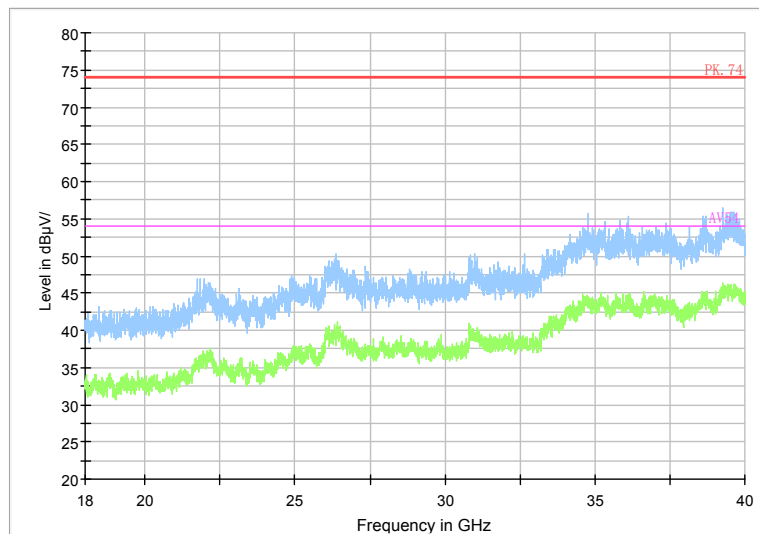

Full Spectrum

Frequency Range: 18GHz -40GHz  
 Detector: Av mode and PK mode  
 Test Mode: 802.11ac(VHT40)

Carrier frequency (MHz): 5530  
 Channel No.:106

Full Spectrum

Comment

Frequency Range: 30MHz -1GHz  
Detector: QP mode  
Test Mode: 802.11ac(VHT80)

Full Spectrum

Comment

Frequency Range: 1GHz -6GHz  
Detector: Av mode and PK mode  
Test Mode: 802.11ac(VHT80)

Full Spectrum

Preview Result 2-AVG    Preview Result 1-PK+    PK.74    AV54

Comment

Frequency Range: 6GHz -18GHz  
 Detector: Av mode and PK mode  
 Test Mode: 802.11ac(VHT80)

Full Spectrum

Frequency Range: 18GHz -40GHz  
 Detector: Av mode and PK mode  
 Test Mode: 802.11ac(VHT80)

Carrier frequency (MHz): 5610

Channel No.:122

Comment

**Frequency Range: 30MHz -1GHz**  
**Detector: QP mode**  
**Test Mode: 802.11ac(VHT80)**