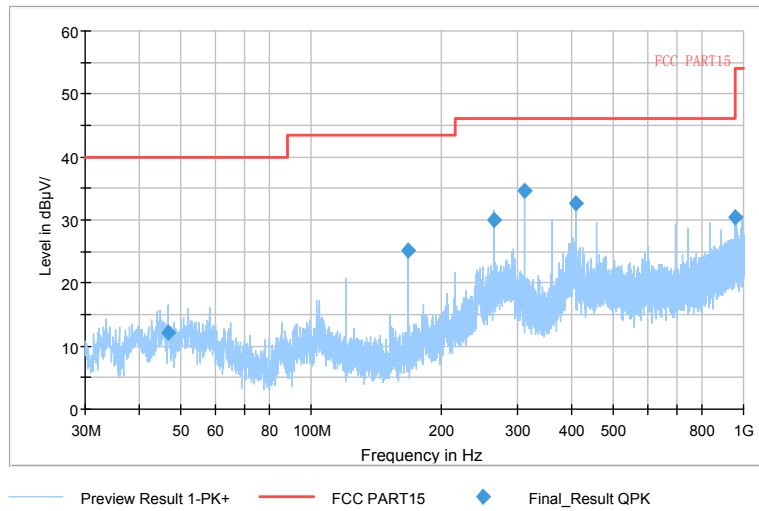

Full Spectrum

Frequency Range: 18GHz -40GHz  
 Detector: Av mode and PK mode  
 Test Mode: 802.11ac(VHT80)

Carrier frequency (MHz): 5610

Channel No.:122

Comment

**Frequency Range: 30MHz -1GHz**  
**Detector: QP mode**  
**Test Mode: 802.11ac(VHT80)**

Comment

**Frequency Range: 1GHz -6GHz**  
**Detector: Av mode and PK mode**  
**Test Mode: 802.11ac(VHT80)**

Full Spectrum

Preview Result 2-AVG    Preview Result 1-PK+    PK.74    AV54

Comment

Frequency Range: 6GHz -18GHz  
 Detector: Av mode and PK mode  
 Test Mode: 802.11ac(VHT80)

Full Spectrum

Frequency Range: 18GHz -40GHz  
 Detector: Av mode and PK mode  
 Test Mode: 802.11ac(VHT80)

Carrier frequency (MHz): 5690  
 Channel No.:138

Full Spectrum

Comment

Frequency Range: 30MHz -1GHz  
Detector: QP mode  
Test Mode: 802.11ac(VHT80)