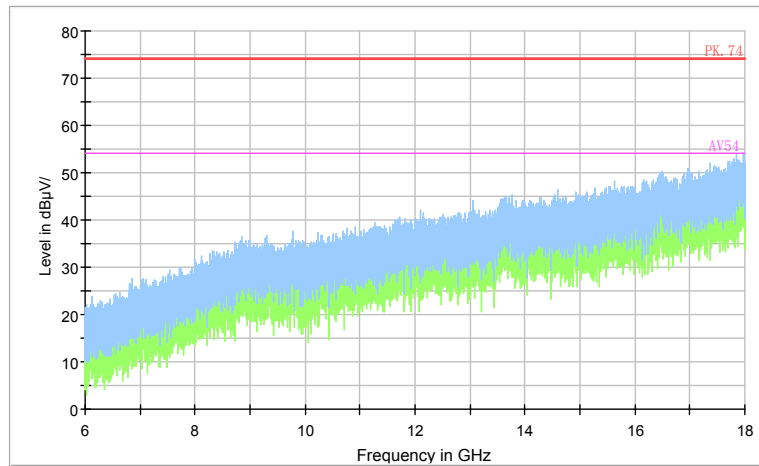

Full Spectrum

Preview Result 2-AVG    Preview Result 1-PK+    PK.74    AV54

Comment

Frequency Range: 6GHz -18GHz  
 Detector: Av mode and PK mode  
 Modulation type: 802.11a

Full Spectrum

Frequency Range: 18GHz -40GHz  
 Detector: Av mode and PK mode  
 Modulation type: 802.11a

Full Spectrum

Comment

Frequency Range: 30MHz -1GHz  
 Detector: QP mode  
 Test Mode: 802.11n(HT20)

Full Spectrum

Comment

Frequency Range: 1GHz -6GHz  
 Detector: Av mode and PK mode  
 Modulation type: 802.11n(HT20)