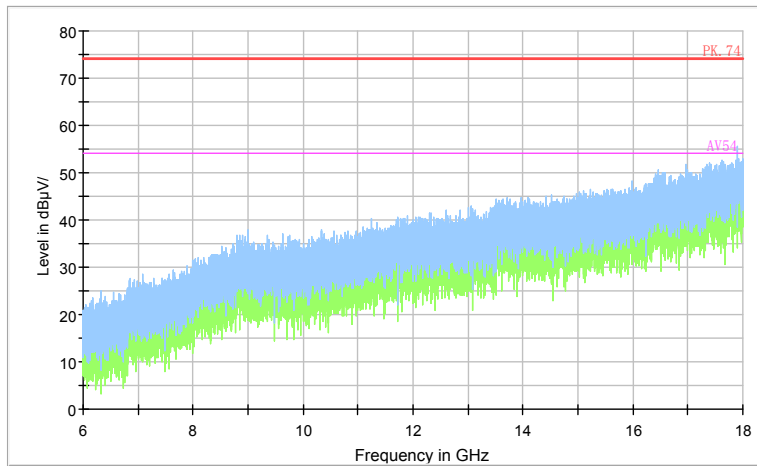

Full Spectrum

Preview Result 2-AVG   Preview Result 1-PK+   PK.74   AV54

Comment

Frequency Range: 6GHz -18GHz
Detector: Av mode and PK mode
Modulation type: 802.11n(HT40)