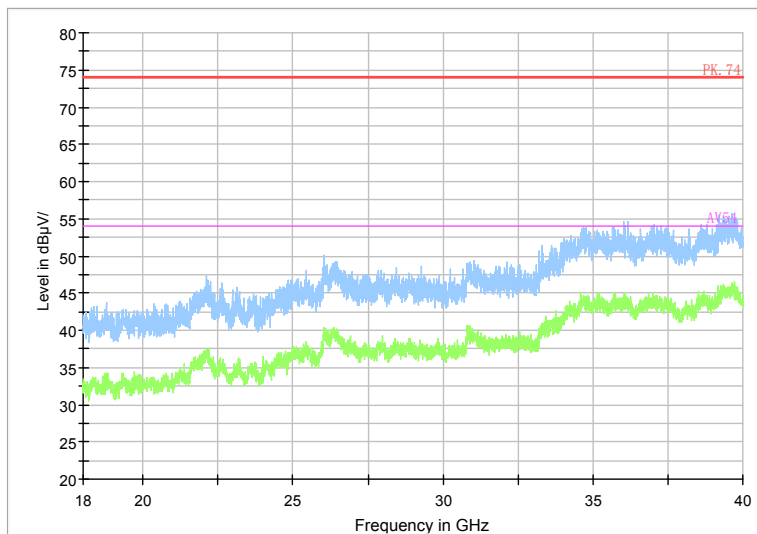

Carrier frequency (MHz): 5710

Channel No.:142

Full Spectrum

— Preview Result 1-PK+    — FCC PART15    ◆ Final\_Result QPK

Comment

Frequency Range: 30MHz -1GHz  
Detector: QP mode  
Test Mode: 802.11n(HT40)

Full Spectrum

Comment

Frequency Range: 1GHz -6GHz  
Detector: Av mode and PK mode  
Modulation type: 802.11n(HT40)

Full Spectrum

Preview Result 2-AVG    Preview Result 1-PK+    PK.74    AV54

Comment

Frequency Range: 6GHz -18GHz  
Detector: Av mode and PK mode  
Modulation type: 802.11n(HT40)

Full Spectrum

Frequency Range: 18GHz -40GHz  
Detector: Av mode and PK mode  
Modulation type: 802.11n(HT40)

Full Spectrum

Comment

Frequency Range: 30MHz -1GHz  
 Detector: QP mode  
 Test Mode: 802.11ac(VHT40)