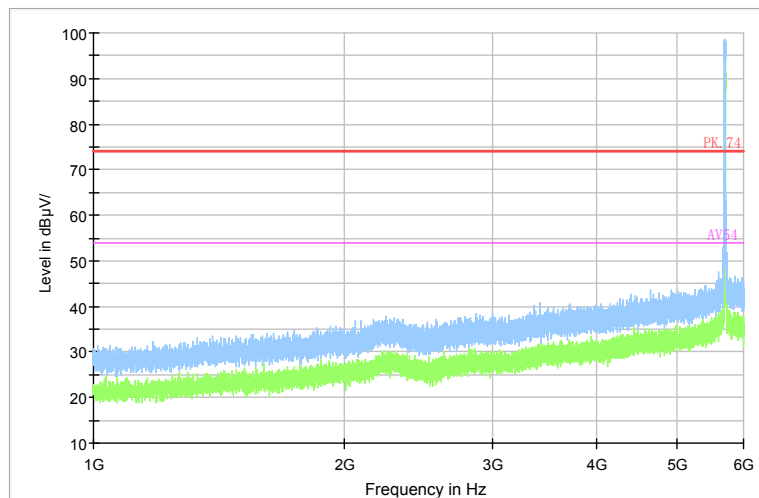

Full Spectrum

Comment

Frequency Range: 30MHz -1GHz  
 Detector: QP mode  
 Test Mode: 802.11n(HT20)

Full Spectrum

Comment

Frequency Range: 1GHz -6GHz  
 Detector: Av mode and PK mode  
 Modulation type: 802.11n(HT20)

Full Spectrum

Preview Result 2-AVG    Preview Result 1-PK+    PK.74    AV54

Comment

Frequency Range: 6GHz -18GHz  
Detector: Av mode and PK mode  
Modulation type: 802.11n(HT20)

Full Spectrum

Frequency Range: 18GHz -40GHz  
Detector: Av mode and PK mode  
Modulation type: 802.11n(HT20)

Full Spectrum

Comment

Frequency Range: 30MHz -1GHz  
 Detector: QP mode  
 Test Mode: 802.11ac(VHT20)

Full Spectrum

Comment

Frequency Range: 1GHz -6GHz  
 Detector: Av mode and PK mode  
 Test Mode: 802.11ac(VHT20)