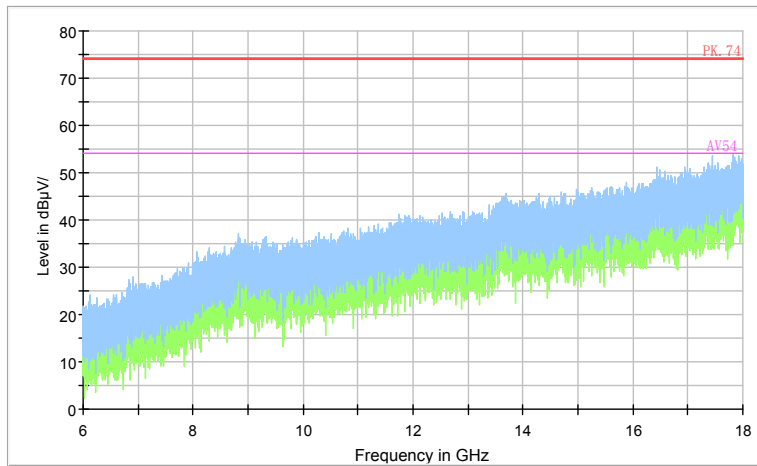

Carrier frequency (MHz): 5590  
Channel No.:118

Full Spectrum

Comment

Frequency Range: 30MHz -1GHz  
Detector: QP mode  
Test Mode: 802.11n(HT40)

Full Spectrum

Comment

Frequency Range: 1GHz -6GHz  
Detector: Av mode and PK mode  
Modulation type: 802.11n(HT40)

Full Spectrum

Preview Result 2-AVG    Preview Result 1-PK+    PK.74    AV54

Comment

Frequency Range: 6GHz -18GHz  
Detector: Av mode and PK mode  
Modulation type: 802.11n(HT40)

Full Spectrum

Frequency Range: 18GHz -40GHz  
Detector: Av mode and PK mode  
Modulation type: 802.11n(HT40)