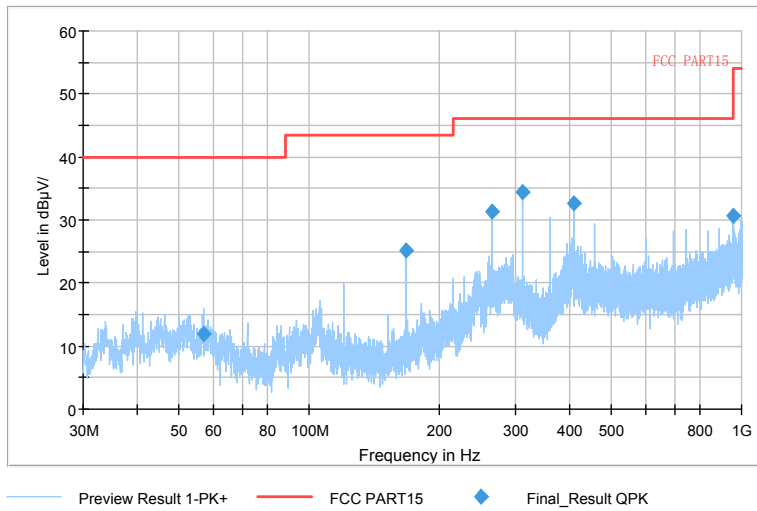

Full Spectrum

Comment

Frequency Range: 30MHz -1GHz
Detector: QP mode
Test Mode: 802.11n(HT40)