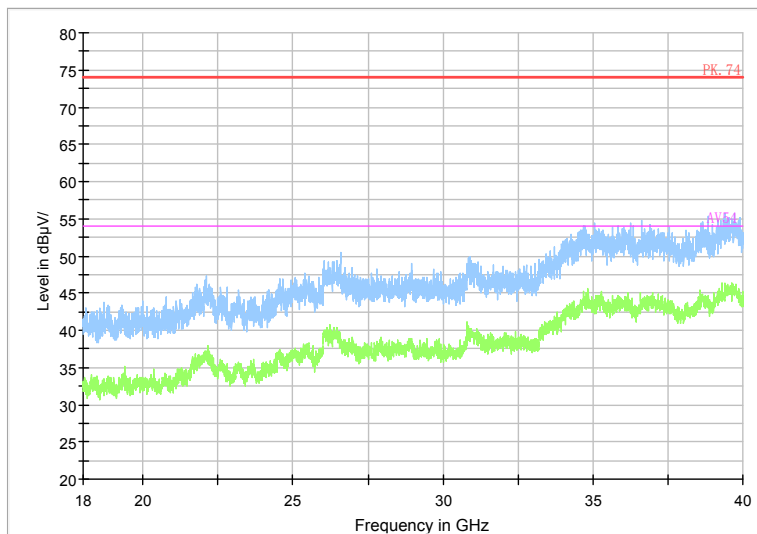

Full Spectrum

Comment

Frequency Range: 1GHz -6GHz  
 Detector: Av mode and PK mode  
 Test Mode: 802.11ac(VHT40)

Full Spectrum

Preview Result 2-AVG    Preview Result 1-PK+    PK.74    AV54

Comment

Frequency Range: 6GHz -18GHz  
 Detector: Av mode and PK mode  
 Test Mode: 802.11ac(VHT40)

Full Spectrum

Frequency Range: 18GHz -40GHz  
 Detector: Av mode and PK mode  
 Test Mode: 802.11ac(VHT40)

Carrier frequency (MHz): 5530  
 Channel No.:106

Full Spectrum

Comment

Frequency Range: 30MHz -1GHz  
Detector: QP mode  
Test Mode: 802.11ac(VHT80)