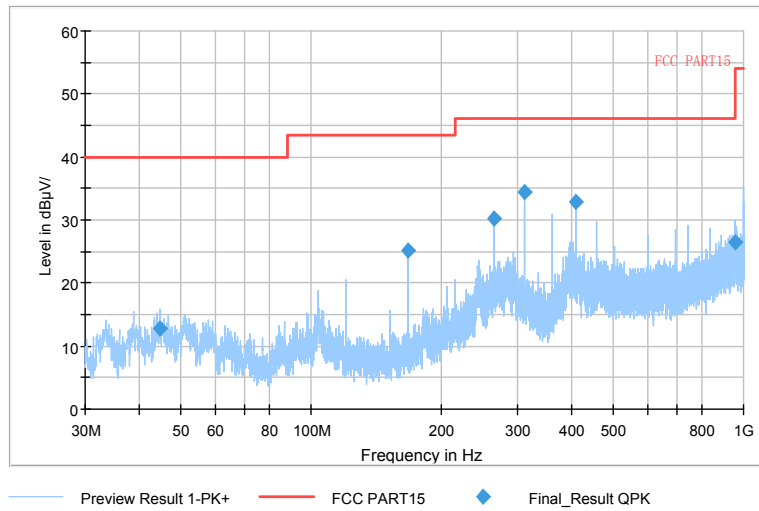

Full Spectrum

Comment

Frequency Range: 30MHz -1GHz
Detector: QP mode
Test Mode: 802.11ac(VHT40)