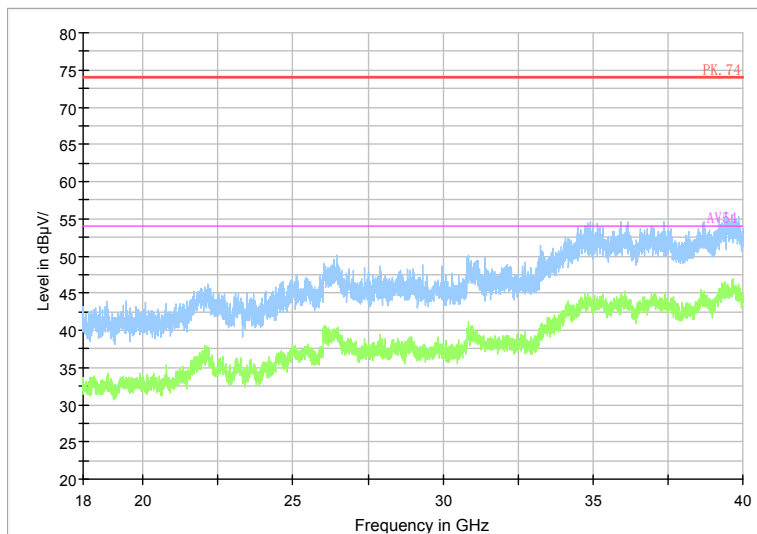

Full Spectrum

Frequency Range: 18GHz -40GHz  
 Detector: Av mode and PK mode  
 Test Mode: 802.11ac(VHT80)

Carrier frequency (MHz): 5690  
 Channel No.:138

Full Spectrum

Comment

Frequency Range: 30MHz -1GHz  
Detector: QP mode  
Test Mode: 802.11ac(VHT80)

Full Spectrum

Comment

Frequency Range: 1GHz -6GHz  
Detector: Av mode and PK mode  
Test Mode: 802.11ac(VHT80)

Full Spectrum

Preview Result 2-AVG    Preview Result 1-PK+    PK.74    AV54

Comment

Frequency Range: 6GHz -18GHz  
Detector: Av mode and PK mode  
Test Mode: 802.11ac(VHT80)

Full Spectrum

Frequency Range: 18GHz -40GHz  
Detector: Av mode and PK mode  
Test Mode: 802.11ac(VHT80)

Carrier frequency (MHz): 5745

Channel No.:149

Comment

**Frequency Range: 30MHz -1GHz**  
**Detector: QP mode**  
**Test Mode: 802.11a**