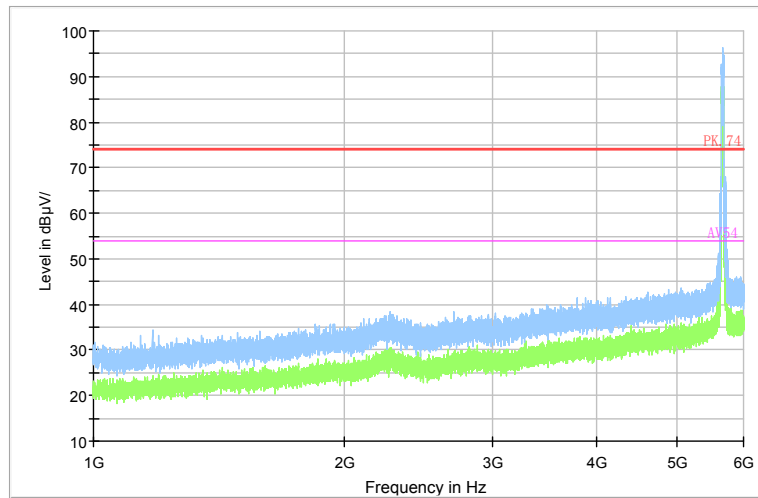

Full Spectrum

Frequency Range: 18GHz -40GHz  
Detector: Av mode and PK mode  
Modulation type: 802.11n(HT40)

Full Spectrum

Comment

Frequency Range: 30MHz -1GHz  
 Detector: QP mode  
 Test Mode: 802.11ac(VHT40)

Full Spectrum

Comment

Frequency Range: 1GHz -6GHz  
 Detector: Av mode and PK mode  
 Test Mode: 802.11ac(VHT40)

Full Spectrum

Preview Result 2-AVG    Preview Result 1-PK+    PK.74    AV54

Comment

Frequency Range: 6GHz -18GHz  
 Detector: Av mode and PK mode  
 Test Mode: 802.11ac(VHT40)