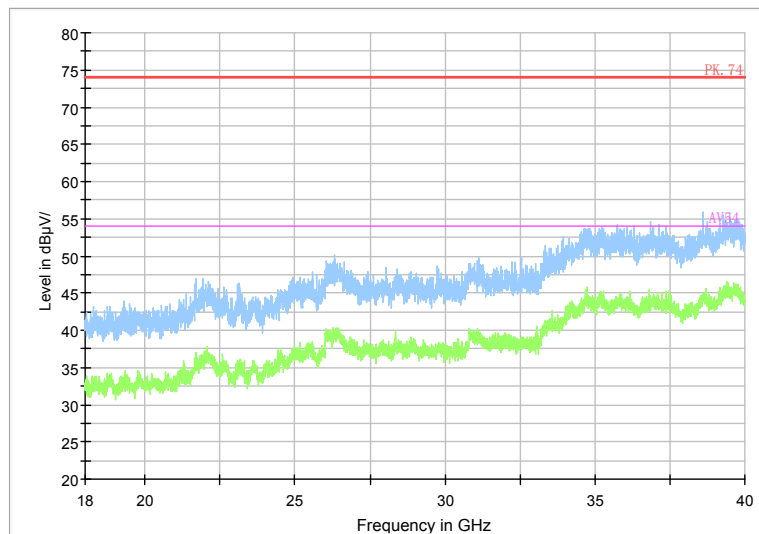

Full Spectrum

Comment

Frequency Range: 30MHz -1GHz  
 Detector: QP mode  
 Test Mode: 802.11ac(VHT20)

Full Spectrum

Comment

Frequency Range: 1GHz -6GHz  
 Detector: Av mode and PK mode  
 Test Mode: 802.11ac(VHT20)

Full Spectrum

Preview Result 2-AVG    Preview Result 1-PK+    PK.74    AV54

Comment

Frequency Range: 6GHz -18GHz  
Detector: Av mode and PK mode  
Test Mode: 802.11ac(VHT20)

Full Spectrum

Frequency Range: 18GHz -40GHz  
Detector: Av mode and PK mode  
Test Mode: 802.11ac(VHT20)

Carrier frequency (MHz): 5510  
Channel No.:102

Full Spectrum

Comment

Frequency Range: 30MHz -1GHz  
Detector: QP mode  
Test Mode: 802.11n(HT40)

Full Spectrum

Comment

Frequency Range: 1GHz -6GHz  
Detector: Av mode and PK mode  
Modulation type: 802.11n(HT40)