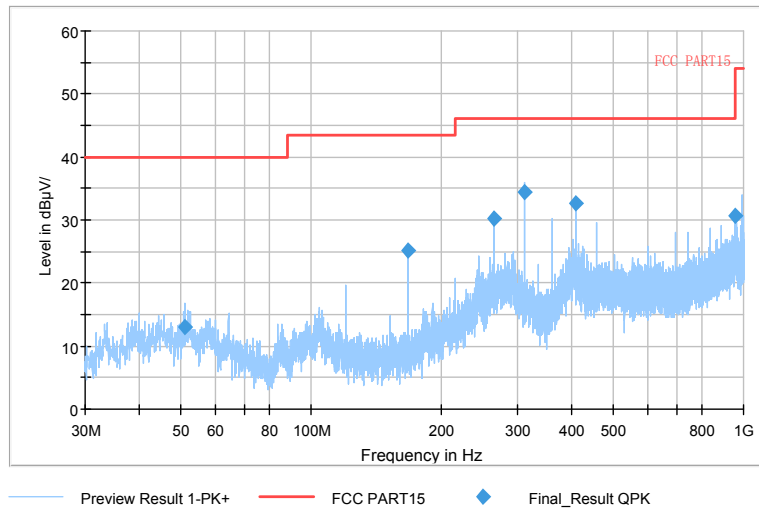

Full Spectrum

Comment

Frequency Range: 30MHz -1GHz
Detector: QP mode
Test Mode: 802.11ac(VHT20)