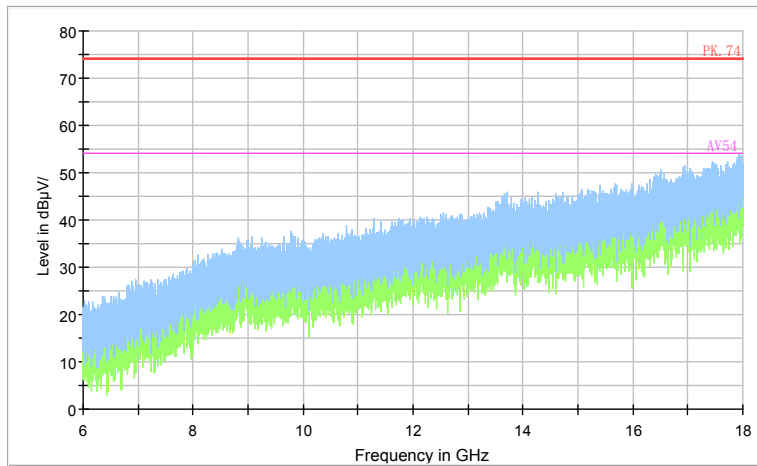

Full Spectrum

Comment

Frequency Range: 30MHz -1GHz  
 Detector: QP mode  
 Test Mode: 802.11ac(VHT40)

Full Spectrum

Comment

Frequency Range: 1GHz -6GHz  
 Detector: Av mode and PK mode  
 Test Mode: 802.11ac(VHT40)

Full Spectrum

Preview Result 2-AVG    Preview Result 1-PK+    PK.74    AV54

Comment

Frequency Range: 6GHz -18GHz  
Detector: Av mode and PK mode  
Test Mode: 802.11ac(VHT40)

Full Spectrum

Frequency Range: 18GHz -40GHz  
Detector: Av mode and PK mode  
Test Mode: 802.11ac(VHT40)