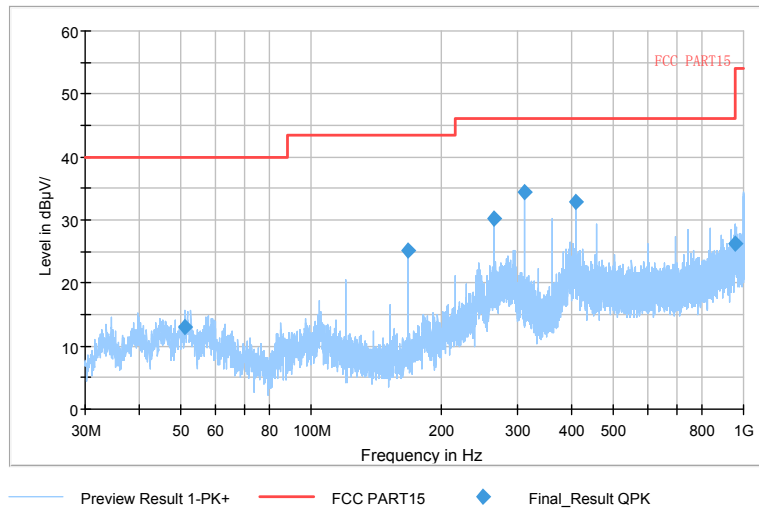

Full Spectrum

Comment

Frequency Range: 30MHz -1GHz
Detector: QP mode
Test Mode: 802.11ac(VHT20)