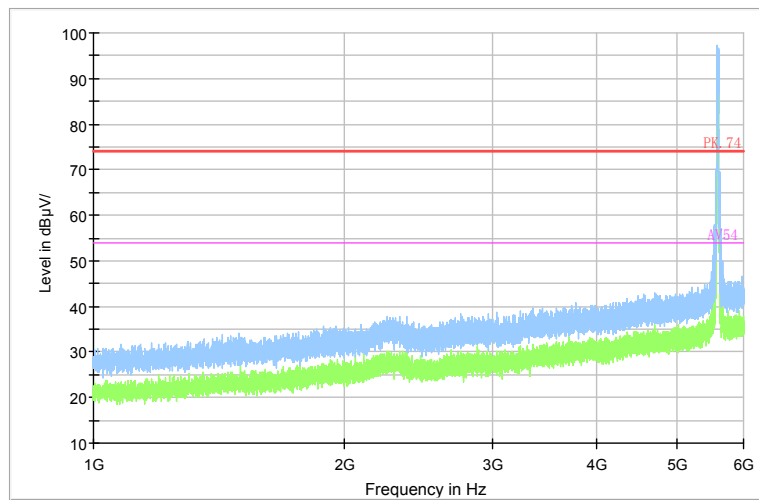

Full Spectrum

Comment

Frequency Range: 1GHz -6GHz
Detector: Av mode and PK mode
Test Mode: 802.11ac(VHT40)