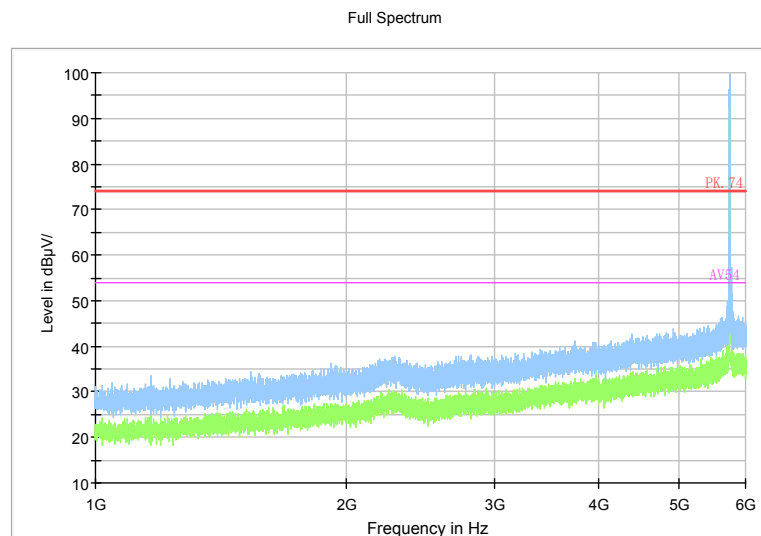

Full Spectrum

Comment

Frequency Range: 1GHz -6GHz  
Detector: Av mode and PK mode  
Test Mode: 802.11ac(VHT80)

Full Spectrum

Preview Result 2-AVG    Preview Result 1-PK+    PK.74    AV54

Comment

Frequency Range: 6GHz -18GHz  
Detector: Av mode and PK mode  
Test Mode: 802.11ac(VHT80)

Full Spectrum

Frequency Range: 18GHz -40GHz  
Detector: Av mode and PK mode  
Test Mode: 802.11ac(VHT80)

Carrier frequency (MHz): 5745

Channel No.:149

Comment

**Frequency Range: 30MHz -1GHz**  
**Detector: QP mode**  
**Test Mode: 802.11a**

Comment

**Frequency Range: 1GHz -6GHz**  
**Detector: Av mode and PK mode**  
**Modulation type: 802.11a**

Full Spectrum

Preview Result 2-AVG    Preview Result 1-PK+    PK.74    AV54

Comment

Frequency Range: 6GHz -18GHz  
 Detector: Av mode and PK mode  
 Modulation type: 802.11a