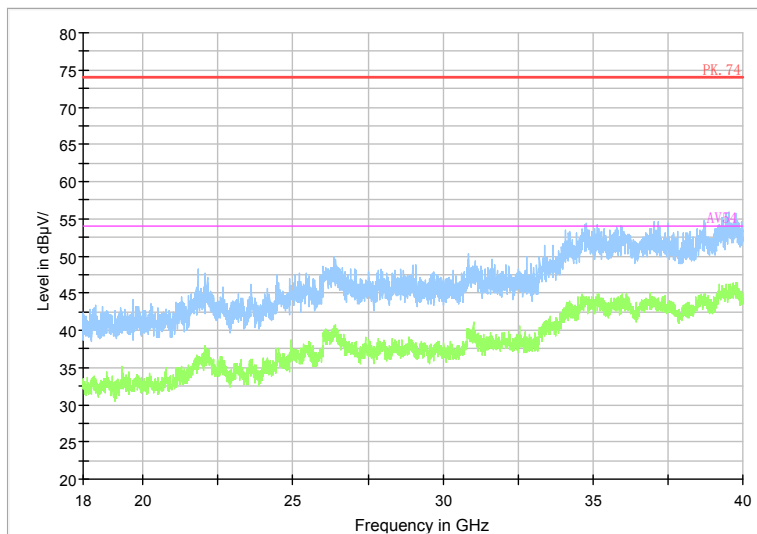

Full Spectrum

Comment

Frequency Range: 30MHz -1GHz  
 Detector: QP mode  
 Test Mode: 802.11ac(VHT40)

Full Spectrum

Comment

Frequency Range: 1GHz -6GHz  
 Detector: Av mode and PK mode  
 Test Mode: 802.11ac(VHT40)

Full Spectrum

Preview Result 2-AVG    Preview Result 1-PK+    PK.74    AV54

Comment

Frequency Range: 6GHz -18GHz  
Detector: Av mode and PK mode  
Test Mode: 802.11ac(VHT40)

Full Spectrum

Frequency Range: 18GHz -40GHz  
Detector: Av mode and PK mode  
Test Mode: 802.11ac(VHT40)

Carrier frequency (MHz): 5590  
Channel No.:118

Full Spectrum

Comment

Frequency Range: 30MHz -1GHz  
Detector: QP mode  
Test Mode: 802.11n(HT40)

Full Spectrum

Comment

Frequency Range: 1GHz -6GHz  
Detector: Av mode and PK mode  
Modulation type: 802.11n(HT40)