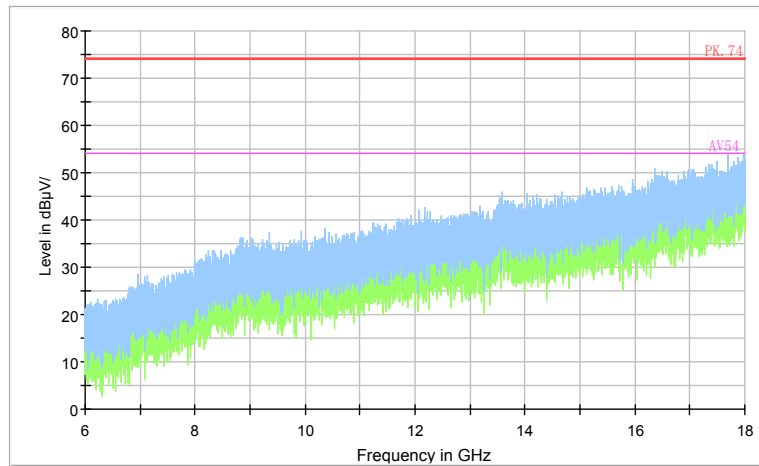

Full Spectrum

Preview Result 2-AVG   Preview Result 1-PK+   PK.74   AV54

Comment

Frequency Range: 6GHz -18GHz
Detector: Av mode and PK mode
Modulation type: 802.11n(HT20)