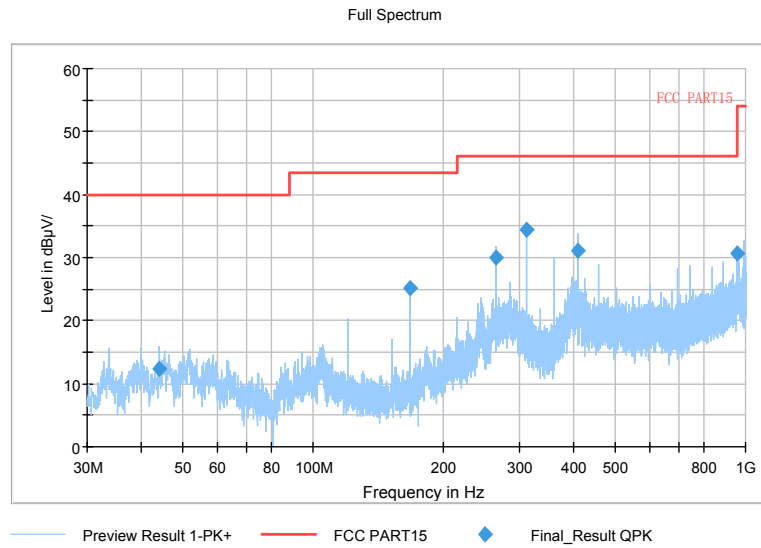

Channel No.:149

Comment

Frequency Range: 30MHz -1GHz
Detector: QP mode
Test Mode: 802.11a