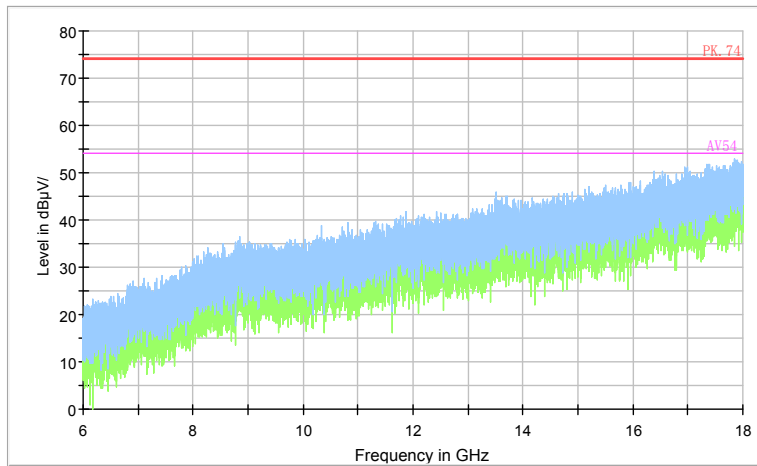

Full Spectrum

Preview Result 2-AVG   Preview Result 1-PK+   PK.74   AV54

Comment

Frequency Range: 6GHz -18GHz
Detector: Av mode and PK mode
Test Mode: 802.11ac(VHT80)