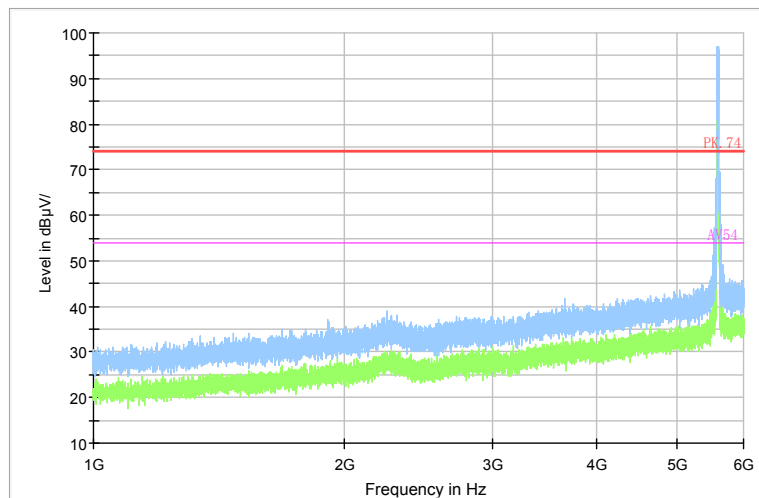

Full Spectrum

Preview Result 2-AVG    Preview Result 1-PK+    PK.74    AV54

Comment

Frequency Range: 6GHz -18GHz  
Detector: Av mode and PK mode  
Test Mode: 802.11ac(VHT40)

Full Spectrum

Frequency Range: 18GHz -40GHz  
Detector: Av mode and PK mode  
Test Mode: 802.11ac(VHT40)

Carrier frequency (MHz): 5590  
Channel No.:118

Full Spectrum

Comment

Frequency Range: 30MHz -1GHz  
Detector: QP mode  
Test Mode: 802.11n(HT40)

Full Spectrum

Comment

Frequency Range: 1GHz -6GHz  
Detector: Av mode and PK mode  
Modulation type: 802.11n(HT40)

Full Spectrum

Preview Result 2-AVG    Preview Result 1-PK+    PK.74    AV54

Comment

Frequency Range: 6GHz -18GHz  
Detector: Av mode and PK mode  
Modulation type: 802.11n(HT40)

Full Spectrum

Frequency Range: 18GHz -40GHz  
Detector: Av mode and PK mode  
Modulation type: 802.11n(HT40)