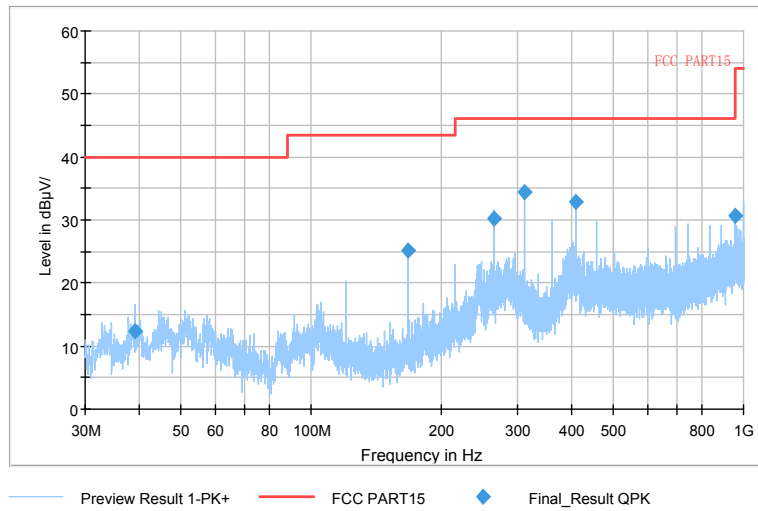

Full Spectrum

Comment

Frequency Range: 30MHz -1GHz
Detector: QP mode
Test Mode: 802.11ac(VHT80)