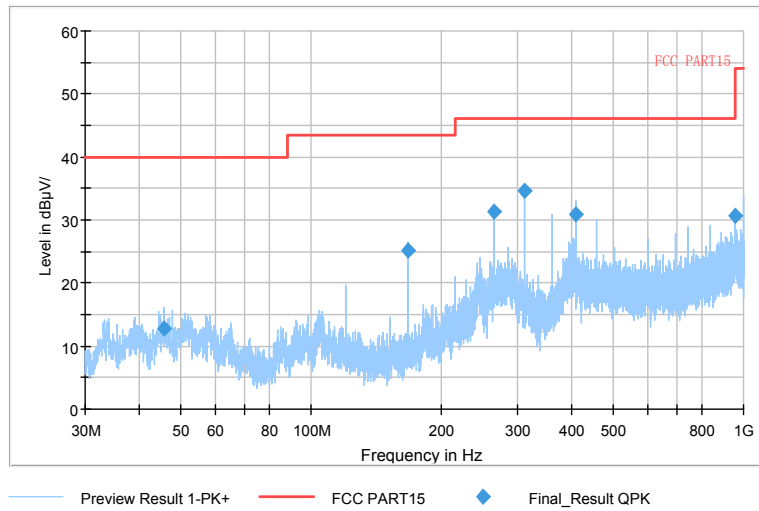

Full Spectrum

Comment

Frequency Range: 30MHz -1GHz
Detector: QP mode
Test Mode: 802.11n(HT20)