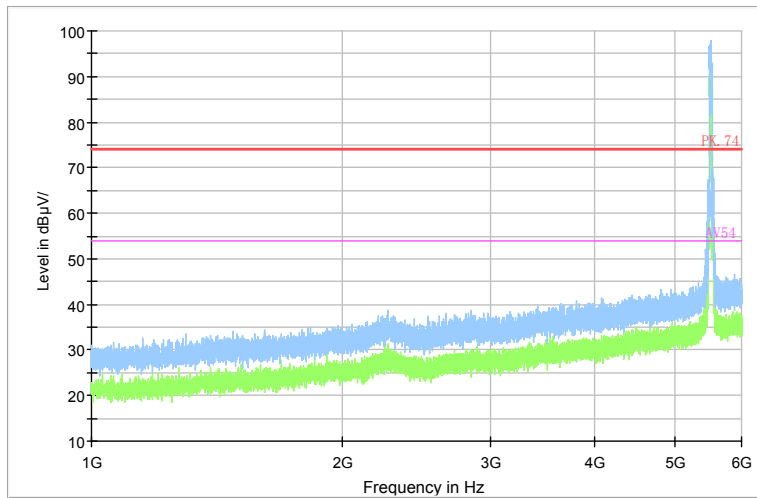

Full Spectrum

Preview Result 2-AVG    Preview Result 1-PK+    PK.74    AV54

Comment

Frequency Range: 6GHz -18GHz  
Detector: Av mode and PK mode  
Test Mode: 802.11ac(VHT20)

Full Spectrum

Frequency Range: 18GHz -40GHz  
Detector: Av mode and PK mode  
Test Mode: 802.11ac(VHT20)

Carrier frequency (MHz): 5510  
Channel No.:102

Full Spectrum

Comment

Frequency Range: 30MHz -1GHz  
Detector: QP mode  
Test Mode: 802.11n(HT40)

Full Spectrum

Comment

Frequency Range: 1GHz -6GHz  
Detector: Av mode and PK mode  
Modulation type: 802.11n(HT40)

Full Spectrum

Preview Result 2-AVG    Preview Result 1-PK+    PK.74    AV54

Comment

Frequency Range: 6GHz -18GHz  
Detector: Av mode and PK mode  
Modulation type: 802.11n(HT40)

Full Spectrum

Frequency Range: 18GHz -40GHz  
Detector: Av mode and PK mode  
Modulation type: 802.11n(HT40)