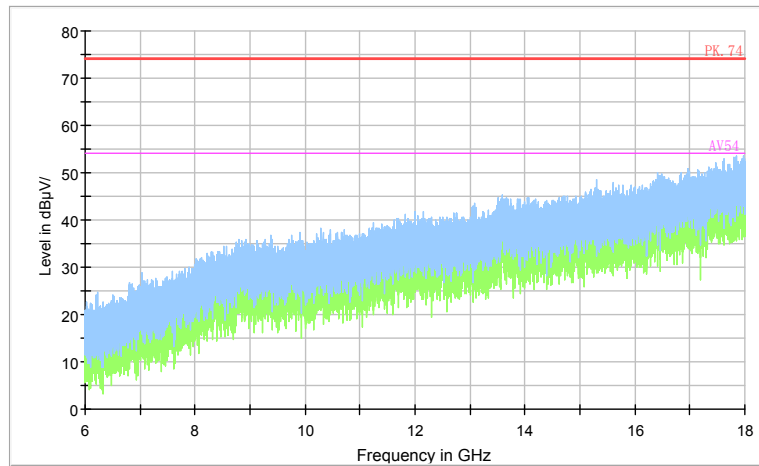

Full Spectrum

Comment

Frequency Range: 30MHz -1GHz  
 Detector: QP mode  
 Test Mode: 802.11ac(VHT20)

Full Spectrum

Comment

Frequency Range: 1GHz -6GHz  
 Detector: Av mode and PK mode  
 Test Mode: 802.11ac(VHT20)

Full Spectrum

Preview Result 2-AVG    Preview Result 1-PK+    PK.74    AV54

Comment

Frequency Range: 6GHz -18GHz  
Detector: Av mode and PK mode  
Test Mode: 802.11ac(VHT20)

Full Spectrum

Frequency Range: 18GHz -40GHz  
Detector: Av mode and PK mode  
Test Mode: 802.11ac(VHT20)