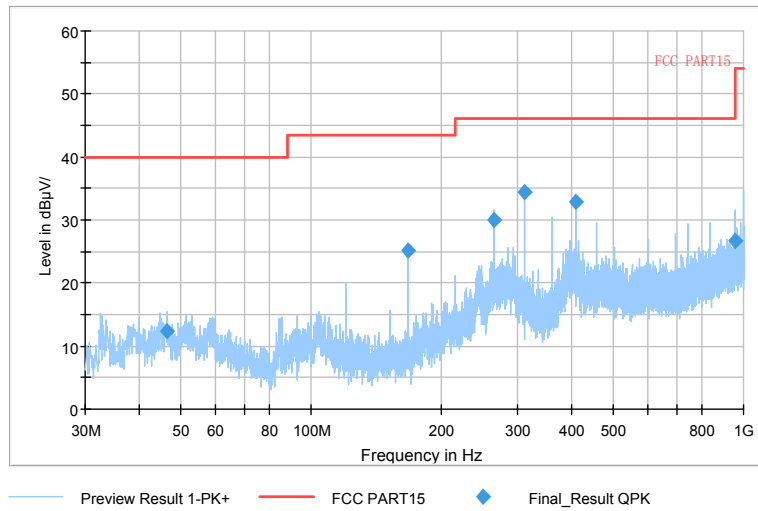

Full Spectrum

Comment

Frequency Range: 30MHz -1GHz
Detector: QP mode
Test Mode: 802.11ac(VHT40)