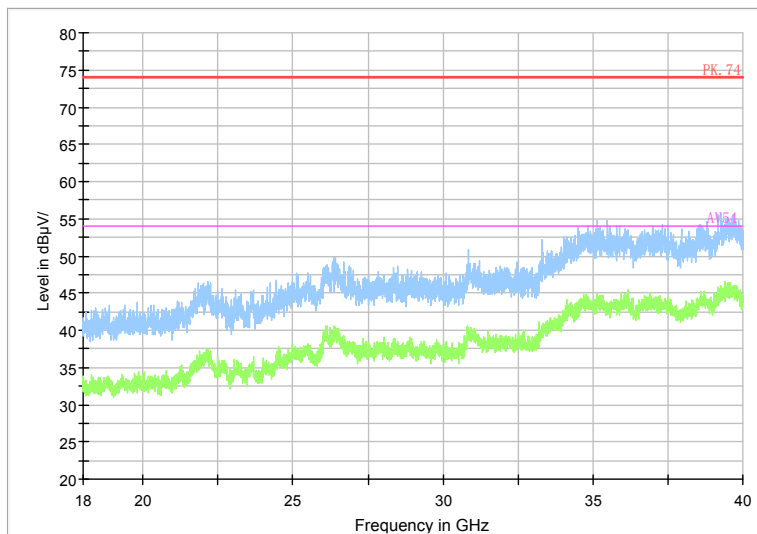

Full Spectrum

Preview Result 2-AVG    Preview Result 1-PK+    PK.74    AV54

Comment

Frequency Range: 6GHz -18GHz  
Detector: Av mode and PK mode  
Test Mode: 802.11ac(VHT40)

Full Spectrum

Frequency Range: 18GHz -40GHz  
Detector: Av mode and PK mode  
Test Mode: 802.11ac(VHT40)

Carrier frequency (MHz): 5710

Channel No.:142

Full Spectrum

— Preview Result 1-PK+    — FCC PART15    ◆ Final\_Result QPK

Comment

Frequency Range: 30MHz -1GHz  
Detector: QP mode  
Test Mode: 802.11n(HT40)