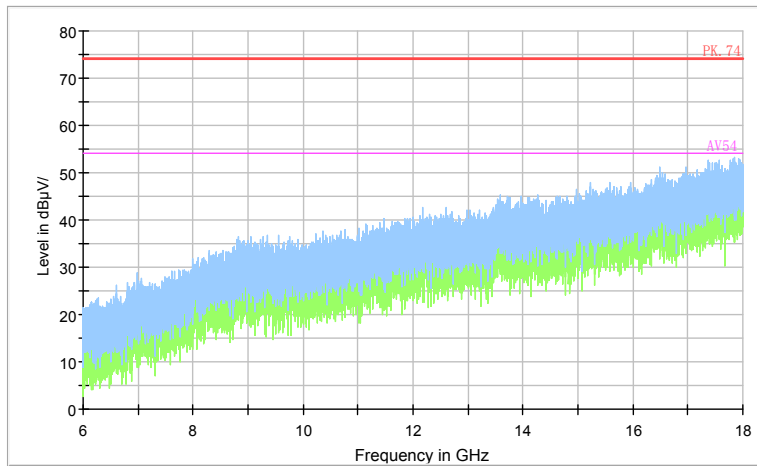

Full Spectrum

Preview Result 2-AVG   Preview Result 1-PK+   PK.74   AV54

Comment

Frequency Range: 6GHz -18GHz
Detector: Av mode and PK mode
Test Mode: 802.11ac(VHT20)