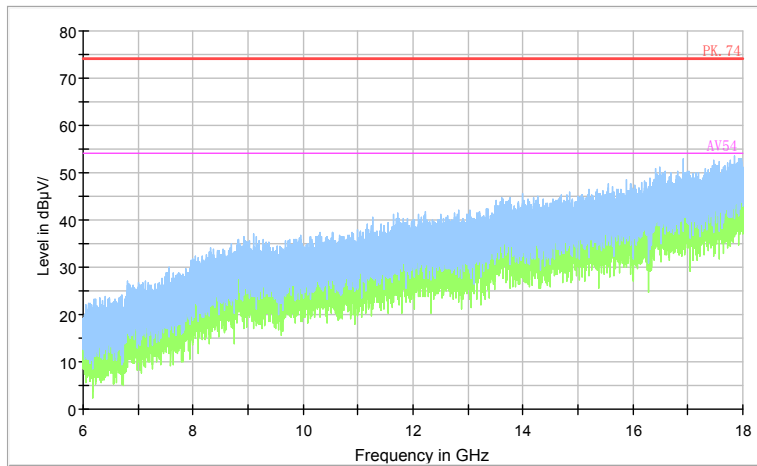

Full Spectrum

Comment

Frequency Range: 1GHz -6GHz  
 Detector: Av mode and PK mode  
 Test Mode: 802.11ac(VHT40)

Full Spectrum

Preview Result 2-AVG    Preview Result 1-PK+    PK.74    AV54

Comment

Frequency Range: 6GHz -18GHz  
 Detector: Av mode and PK mode  
 Test Mode: 802.11ac(VHT40)