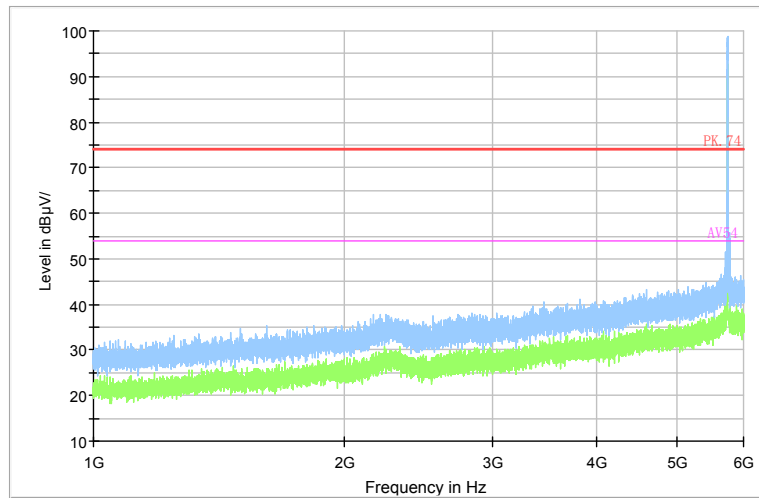

Comment

Frequency Range: 1GHz -6GHz  
Detector: Av mode and PK mode  
Modulation type: 802.11n(HT20)

Full Spectrum

Preview Result 2-AVG    Preview Result 1-PK+    PK.74    AV54

Comment

Frequency Range: 6GHz -18GHz  
Detector: Av mode and PK mode  
Modulation type: 802.11n(HT20)

Full Spectrum

Frequency Range: 18GHz -40GHz  
Detector: Av mode and PK mode  
Modulation type: 802.11n(HT20)

Full Spectrum

Comment

Frequency Range: 30MHz -1GHz  
 Detector: QP mode  
 Test Mode: 802.11ac(VHT20)

Full Spectrum

Comment

Frequency Range: 1GHz -6GHz  
 Detector: Av mode and PK mode  
 Test Mode: 802.11ac(VHT20)

Full Spectrum

Preview Result 2-AVG    Preview Result 1-PK+    PK.74    AV54

Comment

Frequency Range: 6GHz -18GHz  
Detector: Av mode and PK mode  
Test Mode: 802.11ac(VHT20)