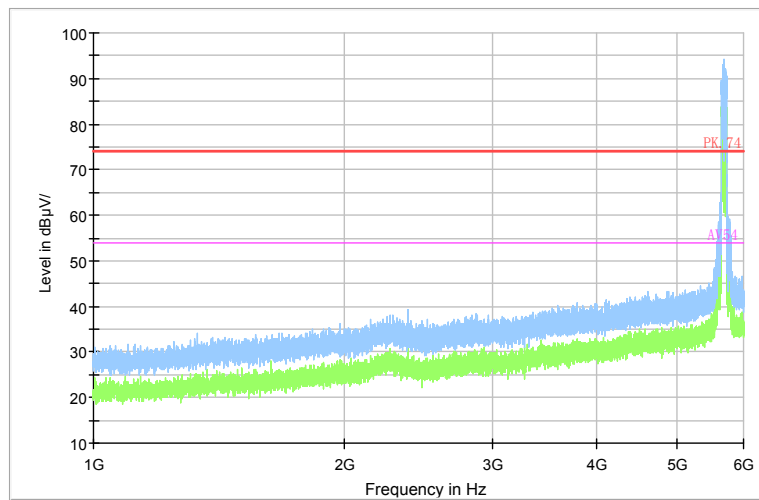

Comment

**Frequency Range: 1GHz -6GHz**  
**Detector: Av mode and PK mode**  
**Test Mode: 802.11ac(VHT80)**

Full Spectrum

Preview Result 2-AVG    Preview Result 1-PK+    PK.74    AV54

Comment

Frequency Range: 6GHz -18GHz  
 Detector: Av mode and PK mode  
 Test Mode: 802.11ac(VHT80)

Full Spectrum

Frequency Range: 18GHz -40GHz  
 Detector: Av mode and PK mode  
 Test Mode: 802.11ac(VHT80)

Carrier frequency (MHz): 5690  
 Channel No.:138

Full Spectrum

Comment

Frequency Range: 30MHz -1GHz  
Detector: QP mode  
Test Mode: 802.11ac(VHT80)

Full Spectrum

Comment

Frequency Range: 1GHz -6GHz  
Detector: Av mode and PK mode  
Test Mode: 802.11ac(VHT80)

Full Spectrum

Preview Result 2-AVG    Preview Result 1-PK+    PK.74    AV54

Comment

Frequency Range: 6GHz -18GHz  
Detector: Av mode and PK mode  
Test Mode: 802.11ac(VHT80)