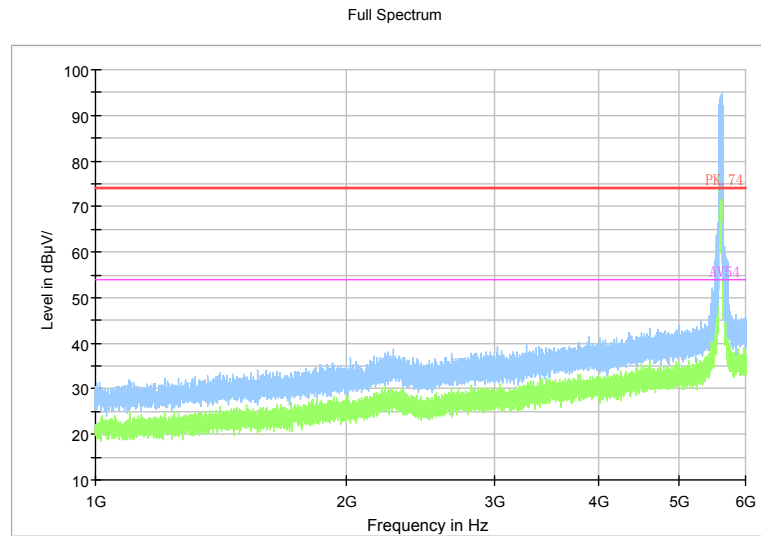

Full Spectrum

Frequency Range: 18GHz -40GHz  
 Detector: Av mode and PK mode  
 Test Mode: 802.11ac(VHT80)

Carrier frequency (MHz): 5610

Channel No.:122

Comment

**Frequency Range: 30MHz -1GHz**  
**Detector: QP mode**  
**Test Mode: 802.11ac(VHT80)**

Comment

**Frequency Range: 1GHz -6GHz**  
**Detector: Av mode and PK mode**  
**Test Mode: 802.11ac(VHT80)**

Full Spectrum

Preview Result 2-AVG    Preview Result 1-PK+    PK.74    AV54

Comment

Frequency Range: 6GHz -18GHz  
 Detector: Av mode and PK mode  
 Test Mode: 802.11ac(VHT80)