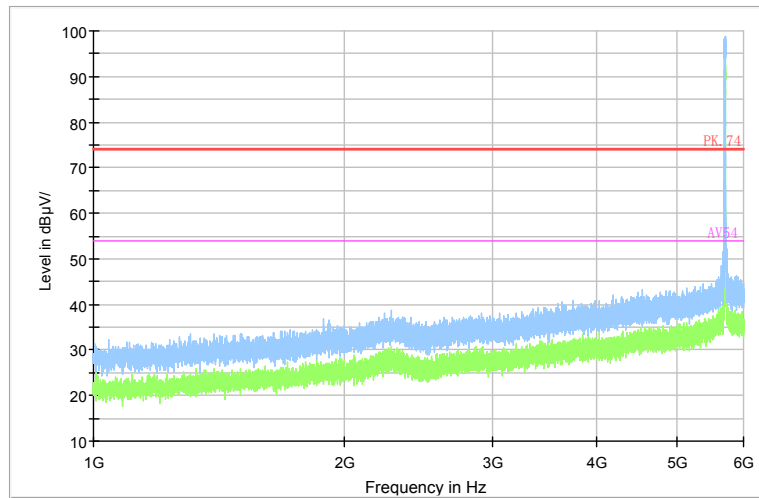

Full Spectrum

Preview Result 2-AVG    Preview Result 1-PK+    PK.74    AV54

Comment

Frequency Range: 6GHz -18GHz  
 Detector: Av mode and PK mode  
 Modulation type: 802.11a

Full Spectrum

Frequency Range: 18GHz -40GHz  
 Detector: Av mode and PK mode  
 Modulation type: 802.11a

Full Spectrum

Comment

Frequency Range: 30MHz -1GHz  
 Detector: QP mode  
 Test Mode: 802.11n(HT20)

Full Spectrum

Comment

Frequency Range: 1GHz -6GHz  
 Detector: Av mode and PK mode  
 Modulation type: 802.11n(HT20)