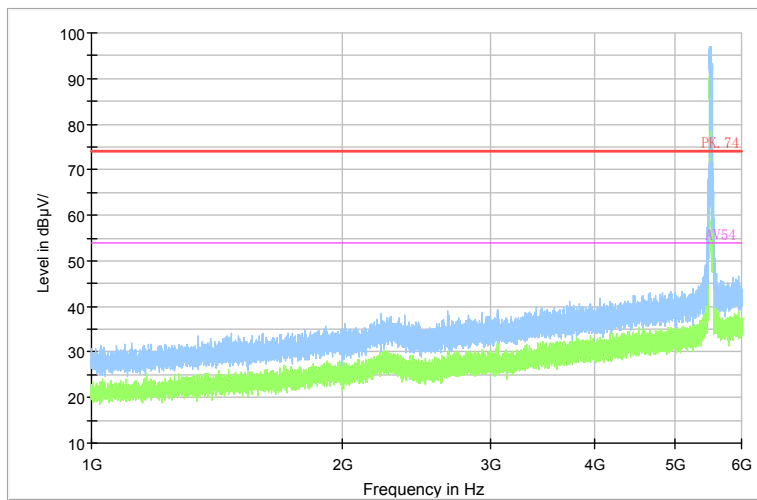

Full Spectrum

Comment

Frequency Range: 1GHz -6GHz
Detector: Av mode and PK mode
Test Mode: 802.11ac(VHT40)