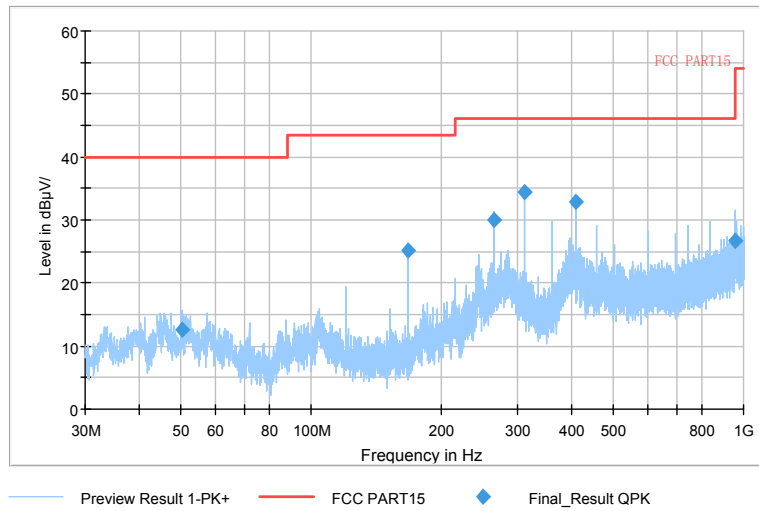

Full Spectrum

Comment

Frequency Range: 30MHz -1GHz
Detector: QP mode
Test Mode: 802.11n(HT20)