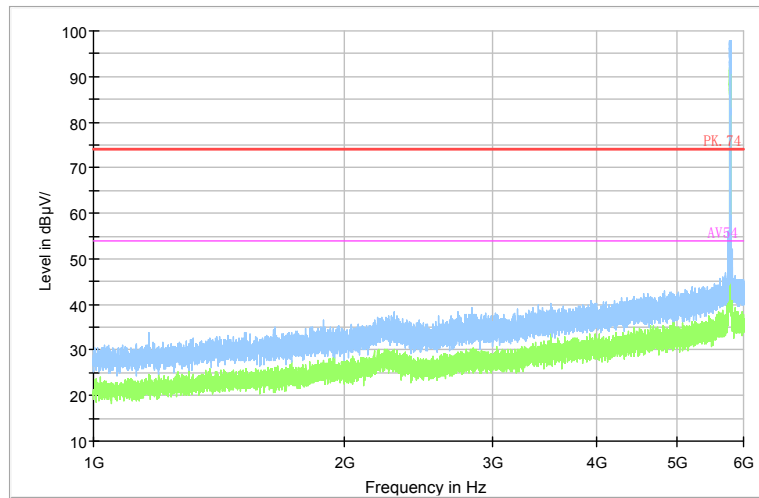

Full Spectrum

Comment

Frequency Range: 1GHz -6GHz
Detector: Av mode and PK mode
Test Mode: 802.11ac(VHT20)