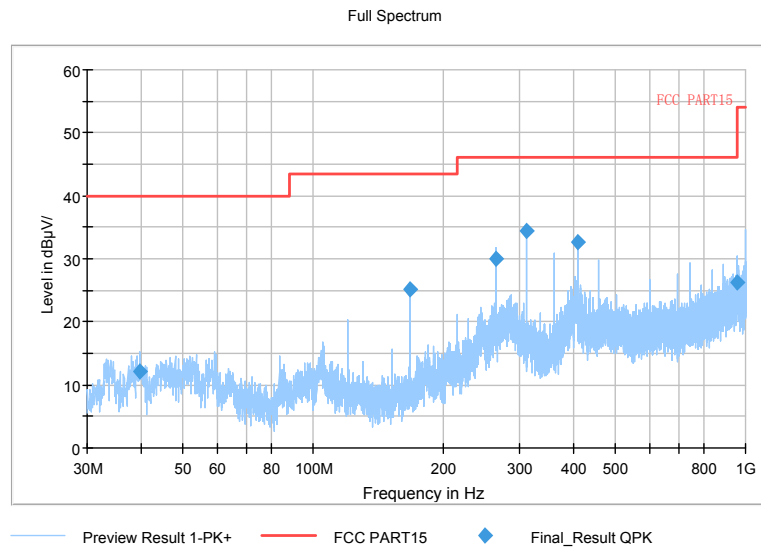

Channel No.:122

Comment

Frequency Range: 30MHz -1GHz
Detector: QP mode
Test Mode: 802.11ac(VHT80)