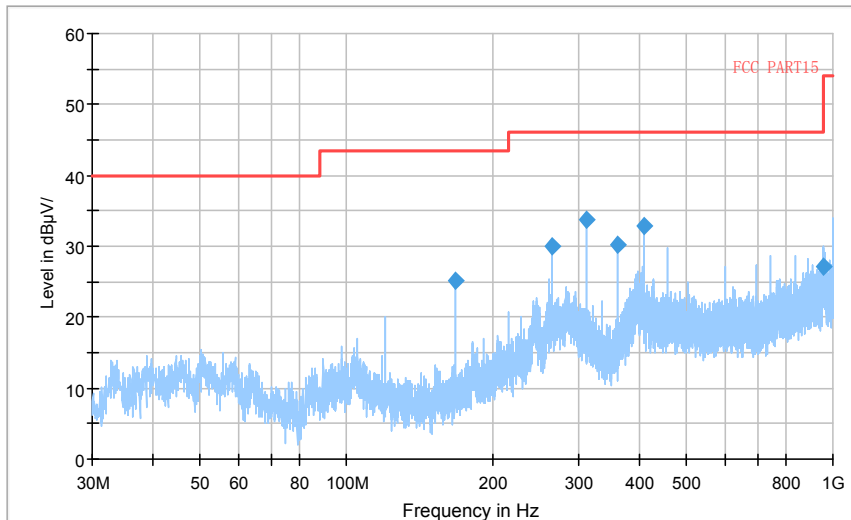

Channel No.:142

Full Spectrum

— Preview Result 1-PK+   — FCC PART15   ◆ Final_Result QPK

Comment

Frequency Range: 30MHz -1GHz
Detector: QP mode
Test Mode: 802.11n(HT40)