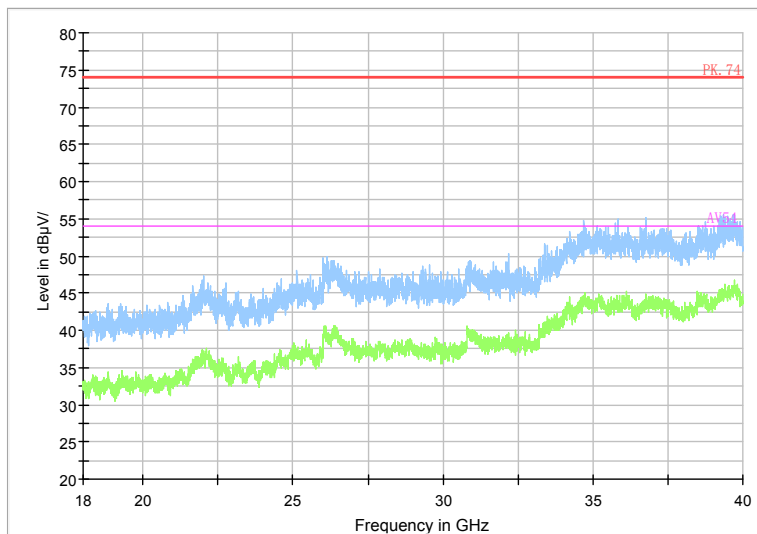

Full Spectrum

Comment

Frequency Range: 1GHz -6GHz  
Detector: Av mode and PK mode  
Test Mode: 802.11ac(VHT20)

Full Spectrum

Preview Result 2-AVG    Preview Result 1-PK+    PK.74    AV54

Comment

Frequency Range: 6GHz -18GHz  
 Detector: Av mode and PK mode  
 Test Mode: 802.11ac(VHT20)

Full Spectrum

Frequency Range: 18GHz -40GHz  
 Detector: Av mode and PK mode  
 Test Mode: 802.11ac(VHT20)