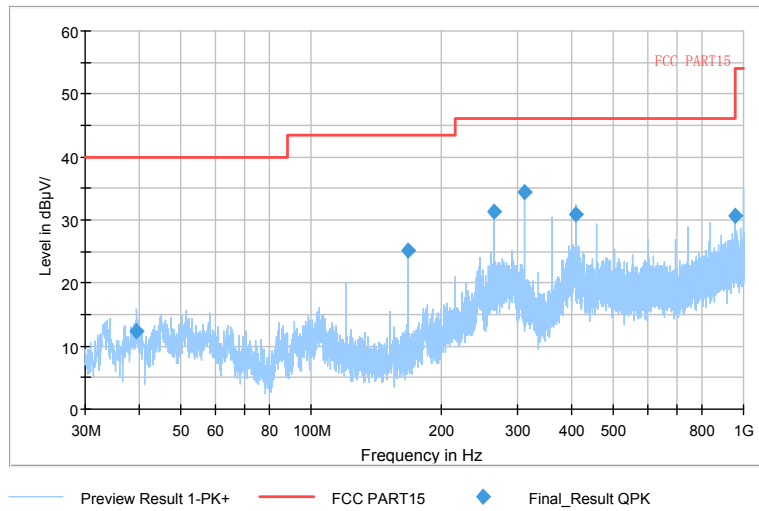

Full Spectrum

Comment

Frequency Range: 30MHz -1GHz
Detector: QP mode
Test Mode: 802.11ac(VHT20)