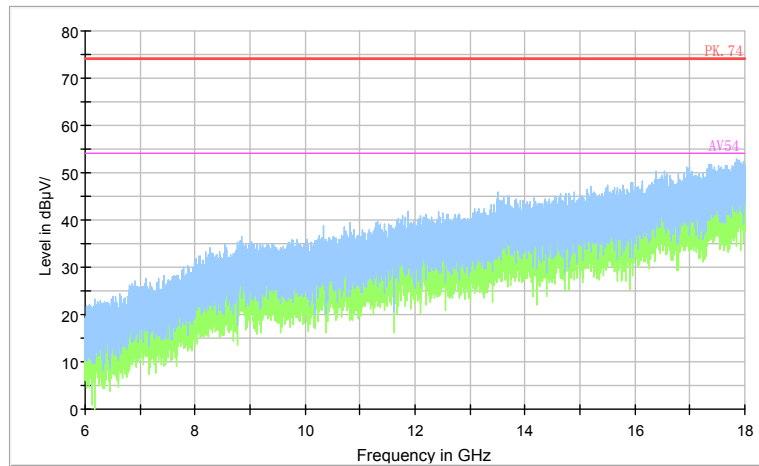

Full Spectrum

Frequency Range: 18GHz -40GHz  
 Detector: Av mode and PK mode  
 Test Mode: 802.11ac(VHT80)

Carrier frequency (MHz): 5610

Channel No.:122

Comment

**Frequency Range: 30MHz -1GHz**  
**Detector: QP mode**  
**Test Mode: 802.11ac(VHT80)**

Comment

**Frequency Range: 1GHz -6GHz**  
**Detector: Av mode and PK mode**  
**Test Mode: 802.11ac(VHT80)**

Full Spectrum

Preview Result 2-AVG    Preview Result 1-PK+    PK.74    AV54

Comment

Frequency Range: 6GHz -18GHz  
 Detector: Av mode and PK mode  
 Test Mode: 802.11ac(VHT80)