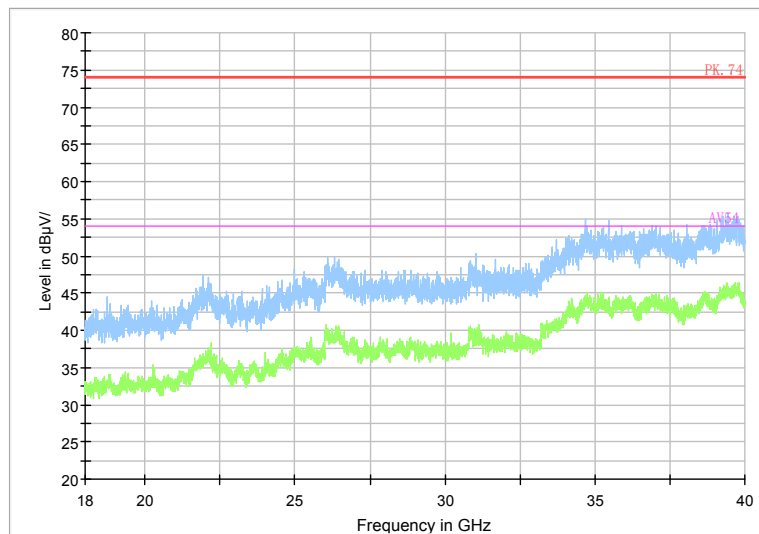

Full Spectrum

Frequency Range: 18GHz -40GHz  
 Detector: Av mode and PK mode  
 Test Mode: 802.11ac(VHT80)

Carrier frequency (MHz): 5610

Channel No.:122

Comment

**Frequency Range: 30MHz -1GHz**  
**Detector: QP mode**  
**Test Mode: 802.11ac(VHT80)**

Comment

**Frequency Range: 1GHz -6GHz**  
**Detector: Av mode and PK mode**  
**Test Mode: 802.11ac(VHT80)**

Full Spectrum

Preview Result 2-AVG    Preview Result 1-PK+    PK.74    AV54

Comment

Frequency Range: 6GHz -18GHz  
 Detector: Av mode and PK mode  
 Test Mode: 802.11ac(VHT80)

Full Spectrum

Frequency Range: 18GHz -40GHz  
 Detector: Av mode and PK mode  
 Test Mode: 802.11ac(VHT80)

Carrier frequency (MHz): 5690  
 Channel No.:138

Full Spectrum

Comment

Frequency Range: 30MHz -1GHz  
Detector: QP mode  
Test Mode: 802.11ac(VHT80)