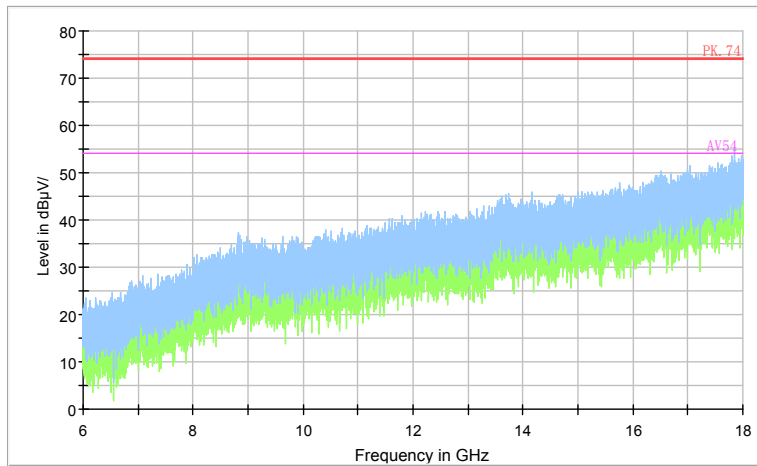

Full Spectrum

Preview Result 2-AVG   Preview Result 1-PK+   PK.74   AV54

Comment

Frequency Range: 6GHz -18GHz
Detector: Av mode and PK mode
Modulation type: 802.11a