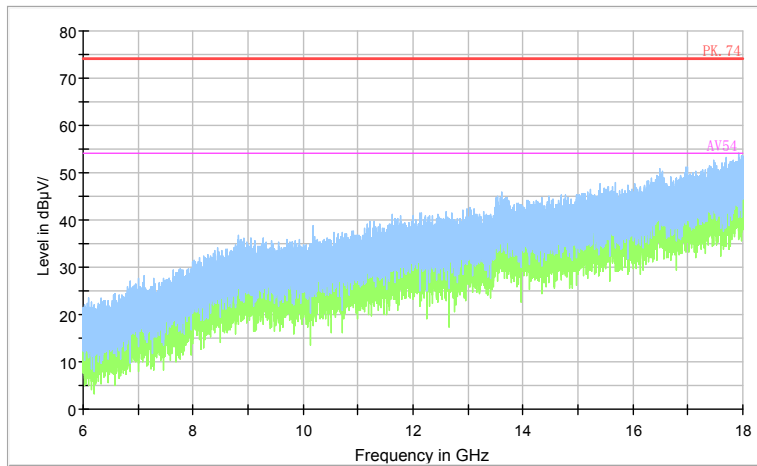

Full Spectrum

Comment

Frequency Range: 30MHz -1GHz  
 Detector: QP mode  
 Test Mode: 802.11n(HT20)

Full Spectrum

Comment

Frequency Range: 1GHz -6GHz  
 Detector: Av mode and PK mode  
 Modulation type: 802.11n(HT20)

Full Spectrum

Preview Result 2-AVG    Preview Result 1-PK+    PK.74    AV54

Comment

Frequency Range: 6GHz -18GHz  
Detector: Av mode and PK mode  
Modulation type: 802.11n(HT20)

Full Spectrum

Frequency Range: 18GHz -40GHz  
Detector: Av mode and PK mode  
Modulation type: 802.11n(HT20)