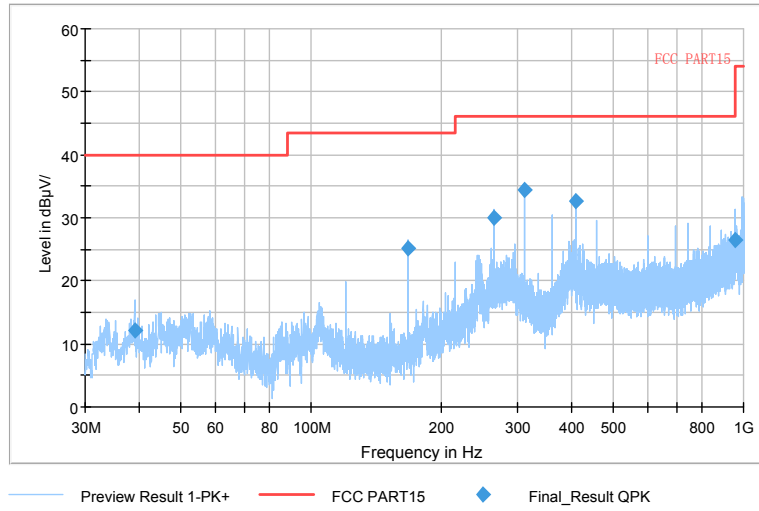

Full Spectrum

Frequency Range: 18GHz -40GHz  
Detector: Av mode and PK mode  
Test Mode: 802.11ac(VHT20)

Carrier frequency (MHz): 5785

Channel No.:157

Full Spectrum

Comment

Frequency Range: 30MHz -1GHz  
Detector: QP mode  
Test Mode: 802.11a