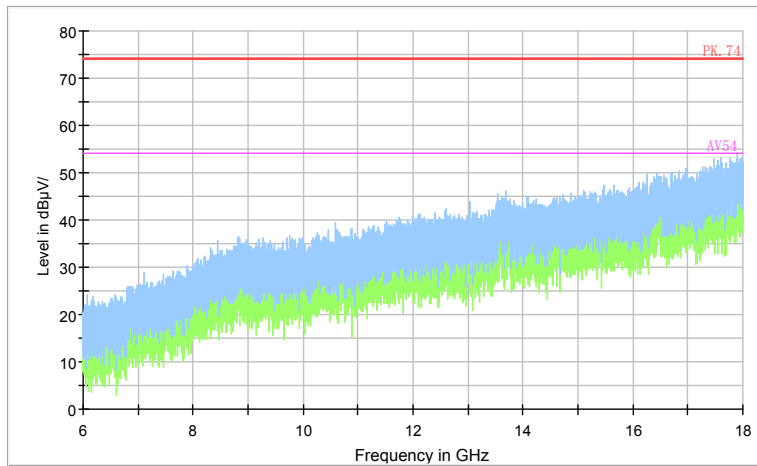

Full Spectrum

Comment

Frequency Range: 30MHz -1GHz  
 Detector: QP mode  
 Test Mode: 802.11ac(VHT40)

Full Spectrum

Comment

Frequency Range: 1GHz -6GHz  
 Detector: Av mode and PK mode  
 Test Mode: 802.11ac(VHT40)

Full Spectrum

Preview Result 2-AVG    Preview Result 1-PK+    PK.74    AV54

Comment

Frequency Range: 6GHz -18GHz  
Detector: Av mode and PK mode  
Test Mode: 802.11ac(VHT40)

Full Spectrum

Frequency Range: 18GHz -40GHz  
Detector: Av mode and PK mode  
Test Mode: 802.11ac(VHT40)