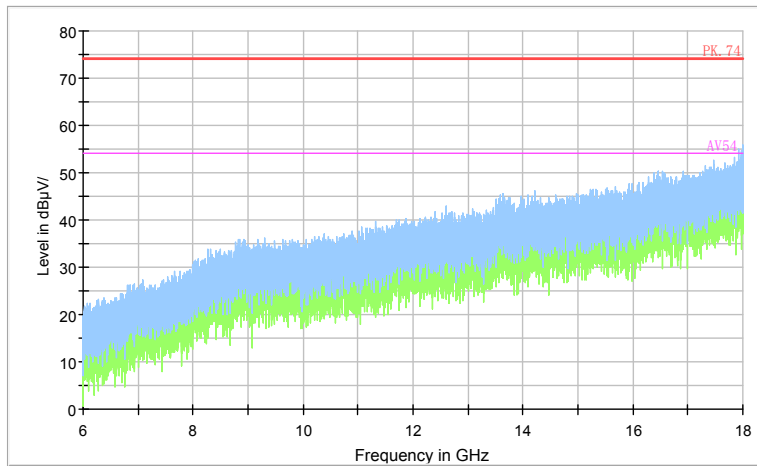

Full Spectrum

Preview Result 2-AVG   Preview Result 1-PK+   PK.74   AV54

Comment

Frequency Range: 6GHz -18GHz
Detector: Av mode and PK mode
Modulation type: 802.11n(HT20)