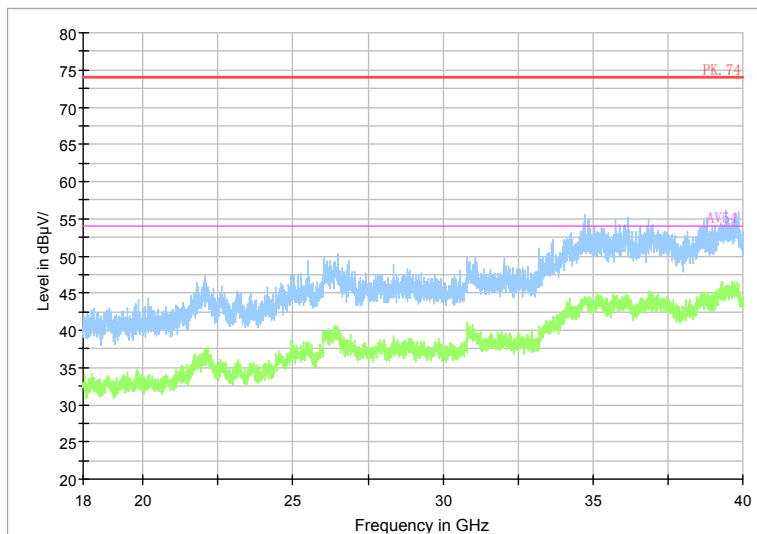

Full Spectrum

Frequency Range: 18GHz -40GHz  
Detector: Av mode and PK mode  
Modulation type: 802.11n(HT20)

Full Spectrum

Comment

Frequency Range: 30MHz -1GHz  
 Detector: QP mode  
 Test Mode: 802.11ac(VHT20)

Full Spectrum

Comment

Frequency Range: 1GHz -6GHz  
 Detector: Av mode and PK mode  
 Test Mode: 802.11ac(VHT20)

Full Spectrum

Preview Result 2-AVG    Preview Result 1-PK+    PK.74    AV54

Comment

Frequency Range: 6GHz -18GHz  
Detector: Av mode and PK mode  
Test Mode: 802.11ac(VHT20)

Full Spectrum

Frequency Range: 18GHz -40GHz  
Detector: Av mode and PK mode  
Test Mode: 802.11ac(VHT20)

Carrier frequency (MHz): 5785

Channel No.:157

Full Spectrum

Comment

Frequency Range: 30MHz -1GHz  
Detector: QP mode  
Test Mode: 802.11a