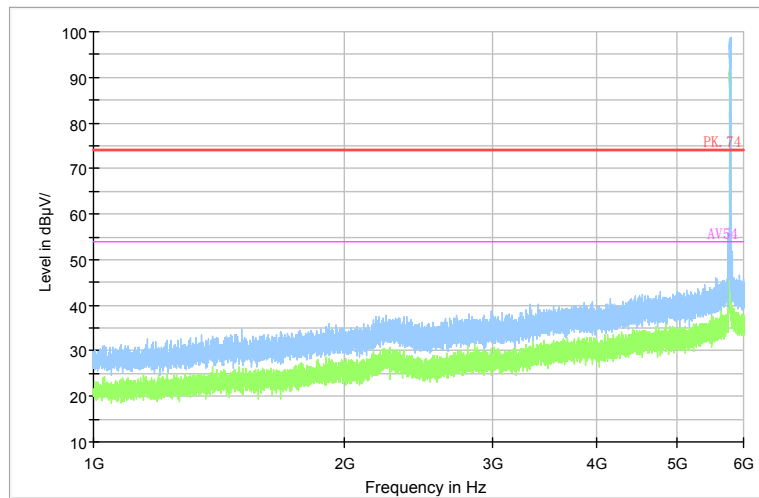

Full Spectrum

Comment

Frequency Range: 1GHz -6GHz
Detector: Av mode and PK mode
Modulation type: 802.11a