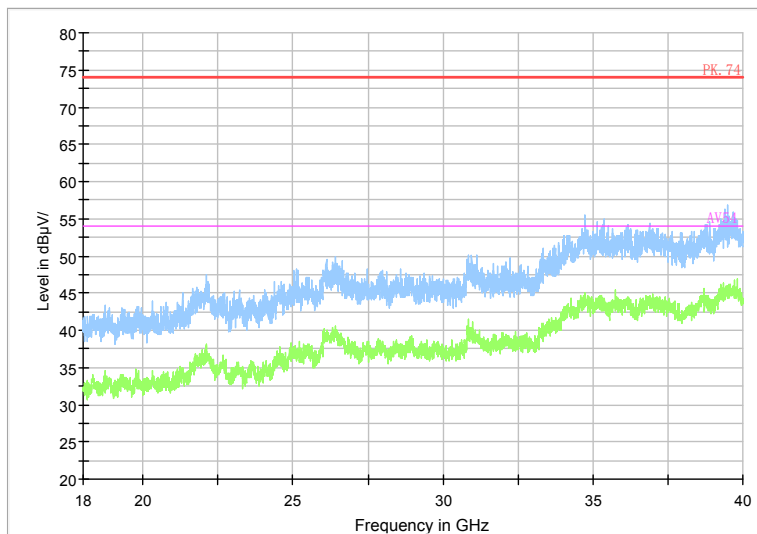

Full Spectrum

Frequency Range: 18GHz -40GHz  
Detector: Av mode and PK mode  
Test Mode: 802.11ac(VHT80)

Carrier frequency (MHz): 5745

Channel No.:149

Comment

**Frequency Range: 30MHz -1GHz**  
**Detector: QP mode**  
**Test Mode: 802.11a**

Comment

**Frequency Range: 1GHz -6GHz**  
**Detector: Av mode and PK mode**  
**Modulation type: 802.11a**

Full Spectrum

Preview Result 2-AVG    Preview Result 1-PK+    PK.74    AV54

Comment

Frequency Range: 6GHz -18GHz  
 Detector: Av mode and PK mode  
 Modulation type: 802.11a

Full Spectrum

Frequency Range: 18GHz -40GHz  
 Detector: Av mode and PK mode  
 Modulation type: 802.11a

Full Spectrum

Comment

Frequency Range: 30MHz -1GHz  
Detector: QP mode  
Test Mode: 802.11n(HT20)

Full Spectrum