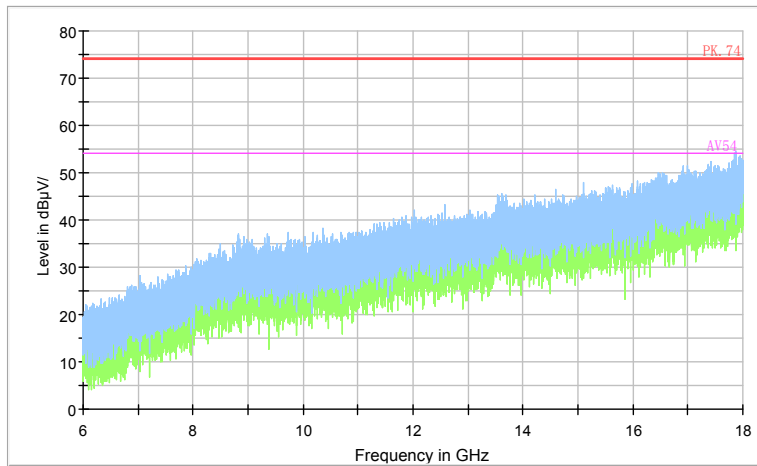

Carrier frequency (MHz): 5510  
Channel No.:102

Full Spectrum

Comment

Frequency Range: 30MHz -1GHz  
Detector: QP mode  
Test Mode: 802.11n(HT40)

Full Spectrum

Comment

Frequency Range: 1GHz -6GHz  
Detector: Av mode and PK mode  
Modulation type: 802.11n(HT40)

Full Spectrum

Preview Result 2-AVG    Preview Result 1-PK+    PK.74    AV54

Comment

Frequency Range: 6GHz -18GHz  
Detector: Av mode and PK mode  
Modulation type: 802.11n(HT40)

Full Spectrum

Frequency Range: 18GHz -40GHz  
Detector: Av mode and PK mode  
Modulation type: 802.11n(HT40)