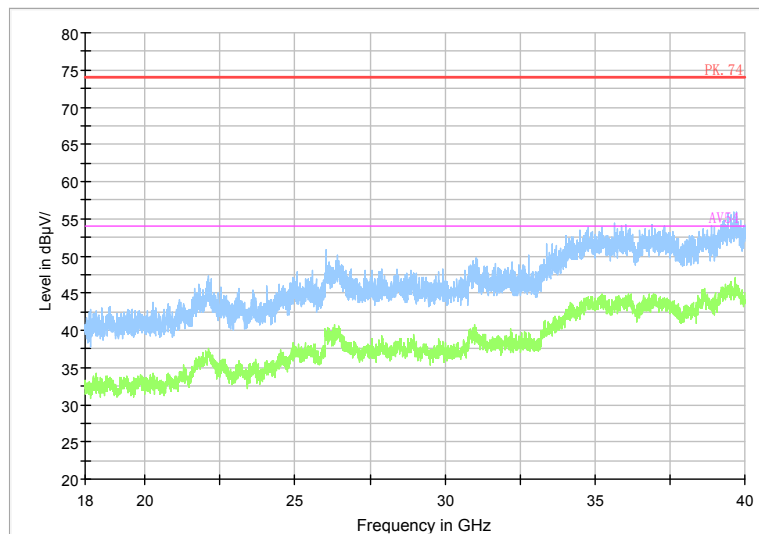

Full Spectrum

Preview Result 2-AVG    Preview Result 1-PK+    PK.74    AV54

Comment

Frequency Range: 6GHz -18GHz  
 Detector: Av mode and PK mode  
 Modulation type: 802.11a

Full Spectrum

Frequency Range: 18GHz -40GHz  
 Detector: Av mode and PK mode  
 Modulation type: 802.11a

Full Spectrum

Comment

Frequency Range: 30MHz -1GHz  
 Detector: QP mode  
 Test Mode: 802.11n(HT20)

Full Spectrum

Comment

Frequency Range: 1GHz -6GHz  
 Detector: Av mode and PK mode  
 Modulation type: 802.11n(HT20)