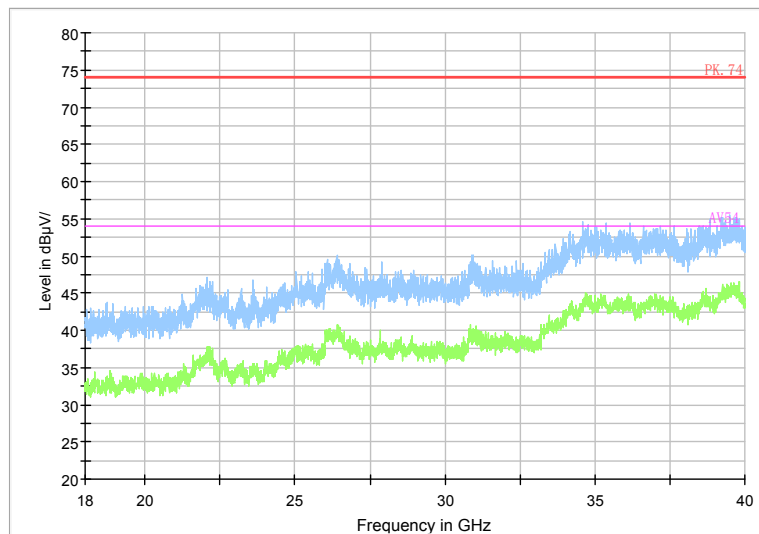

Full Spectrum

Frequency Range: 18GHz -40GHz  
 Detector: Av mode and PK mode  
 Modulation type: 802.11a

Full Spectrum

Comment

Frequency Range: 30MHz -1GHz  
Detector: QP mode  
Test Mode: 802.11n(HT20)

Full Spectrum

Comment

Frequency Range: 1GHz -6GHz  
Detector: Av mode and PK mode  
Modulation type: 802.11n(HT20)

Full Spectrum

Preview Result 2-AVG    Preview Result 1-PK+    PK.74    AV54

Comment

Frequency Range: 6GHz -18GHz  
Detector: Av mode and PK mode  
Modulation type: 802.11n(HT20)

Full Spectrum

Frequency Range: 18GHz -40GHz  
Detector: Av mode and PK mode  
Modulation type: 802.11n(HT20)

Full Spectrum

Comment

Frequency Range: 30MHz -1GHz  
 Detector: QP mode  
 Test Mode: 802.11ac(VHT20)