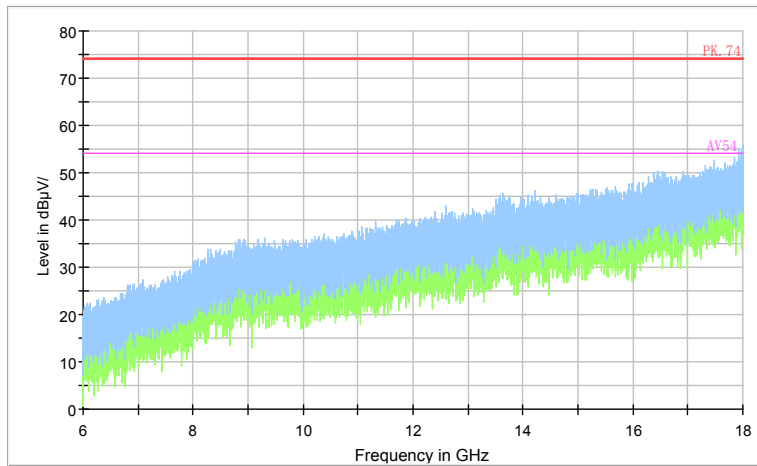

Full Spectrum

Preview Result 2-AVG   Preview Result 1-PK+   PK.74   AV54

Comment

Frequency Range: 6GHz -18GHz
Detector: Av mode and PK mode
Test Mode: 802.11ac(VHT20)