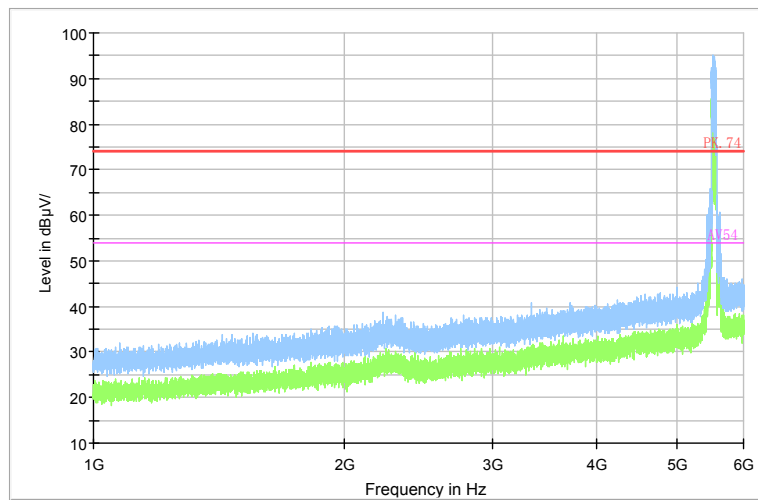

Full Spectrum

Frequency Range: 18GHz -40GHz  
 Detector: Av mode and PK mode  
 Test Mode: 802.11ac(VHT40)

Carrier frequency (MHz): 5530  
 Channel No.:106

Full Spectrum

Comment

Frequency Range: 30MHz -1GHz  
Detector: QP mode  
Test Mode: 802.11ac(VHT80)

Full Spectrum

Comment

Frequency Range: 1GHz -6GHz  
Detector: Av mode and PK mode  
Test Mode: 802.11ac(VHT80)

Full Spectrum

Preview Result 2-AVG    Preview Result 1-PK+    PK.74    AV54

Comment

Frequency Range: 6GHz -18GHz  
 Detector: Av mode and PK mode  
 Test Mode: 802.11ac(VHT80)