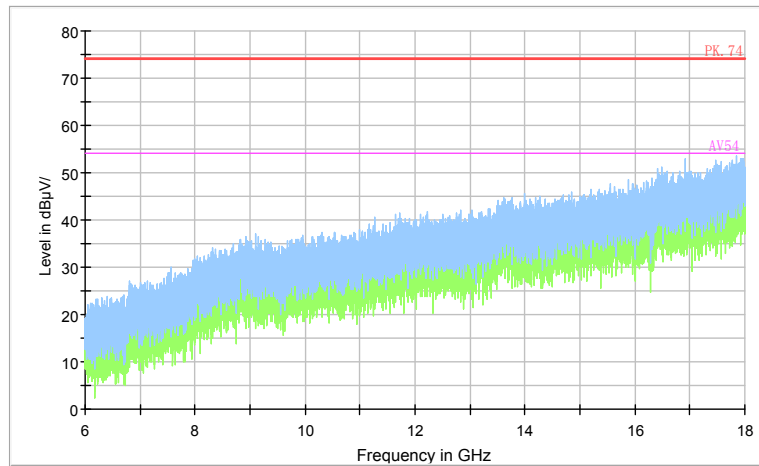

Full Spectrum

Comment

Frequency Range: 30MHz -1GHz  
Detector: QP mode  
Test Mode: 802.11n(HT20)

Full Spectrum

Comment

Frequency Range: 1GHz -6GHz  
Detector: Av mode and PK mode  
Modulation type: 802.11n(HT20)

Full Spectrum

Preview Result 2-AVG    Preview Result 1-PK+    PK.74    AV54

Comment

Frequency Range: 6GHz -18GHz  
Detector: Av mode and PK mode  
Modulation type: 802.11n(HT20)

Full Spectrum

Frequency Range: 18GHz -40GHz  
Detector: Av mode and PK mode  
Modulation type: 802.11n(HT20)