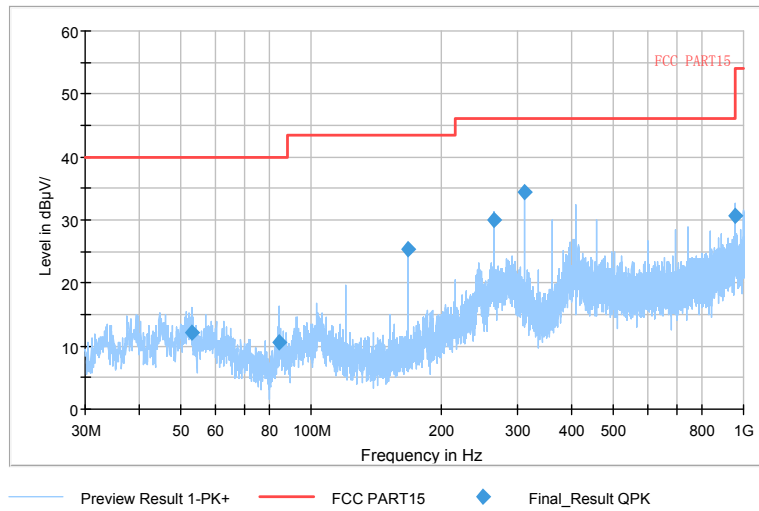

Full Spectrum

Comment

Frequency Range: 30MHz -1GHz
Detector: QP mode
Test Mode: 802.11ac(VHT20)