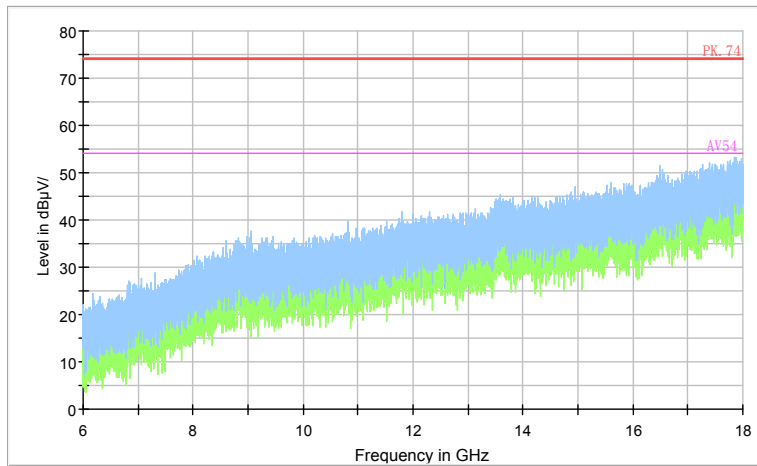

Full Spectrum

Preview Result 2-AVG    Preview Result 1-PK+    PK.74    AV54

Comment

Frequency Range: 6GHz -18GHz  
Detector: Av mode and PK mode  
Test Mode: 802.11ac(VHT80)

Full Spectrum

Frequency Range: 18GHz -40GHz  
Detector: Av mode and PK mode  
Test Mode: 802.11ac(VHT80)

Carrier frequency (MHz): 5500  
Channel No.:100

Full Spectrum

Preview Result 1-PK+    FCC PART15    Final\_Result QPK

Comment

Frequency Range: 30MHz -1GHz  
 Detector: QP mode  
 Test Mode: 802.11a

Full Spectrum

Comment

Frequency Range: 1GHz -6GHz  
 Detector: Av mode and PK mode  
 Modulation type: 802.11a

Full Spectrum

Preview Result 2-AVG    Preview Result 1-PK+    PK.74    AV54

Comment

Frequency Range: 6GHz -18GHz  
 Detector: Av mode and PK mode  
 Modulation type: 802.11a