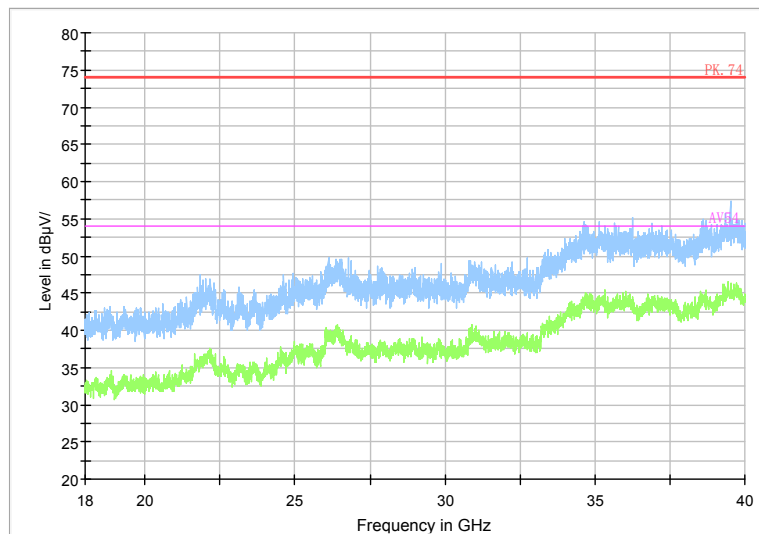

Full Spectrum

Preview Result 2-AVG    Preview Result 1-PK+    PK.74    AV54

Comment

Frequency Range: 6GHz -18GHz  
Detector: Av mode and PK mode  
Modulation type: 802.11n(HT40)

Full Spectrum

Frequency Range: 18GHz -40GHz  
Detector: Av mode and PK mode  
Modulation type: 802.11n(HT40)

Full Spectrum

Frequency Range: 30MHz -1GHz  
Detector: QP mode  
Test Mode: 802.11ac(VHT40)

Full Spectrum

Frequency Range: 1GHz -6GHz  
Detector: Av mode and PK mode  
Test Mode: 802.11ac(VHT40)

Full Spectrum

Comment

Frequency Range: 6GHz -18GHz  
Detector: Av mode and PK mode  
Test Mode: 802.11ac(VHT40)

Full Spectrum

Frequency Range: 18GHz -40GHz  
Detector: Av mode and PK mode  
Test Mode: 802.11ac(VHT40)

Carrier frequency (MHz): 5290  
Channel No.:58