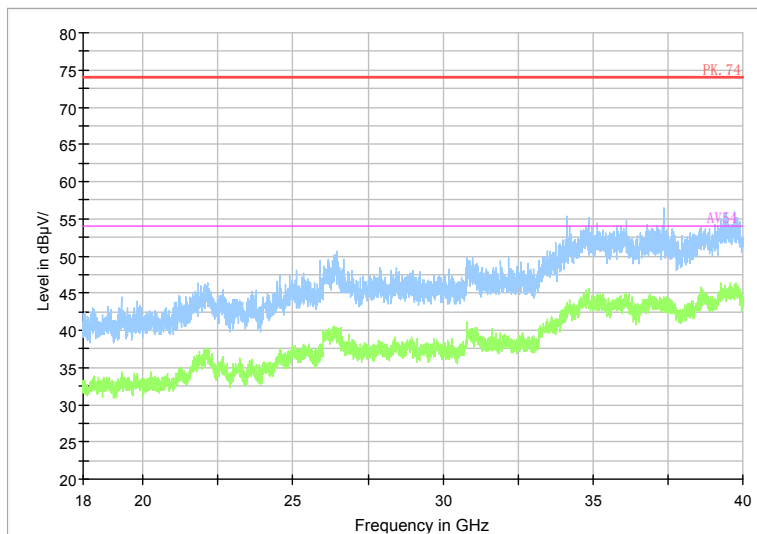

Full Spectrum

Preview Result 1-PK+    FCC PART15    Final\_Result QPK

Comment

Frequency Range: 30MHz -1GHz  
 Detector: QP mode  
 Test Mode: 802.11n(HT20)

Full Spectrum

Comment

Frequency Range: 1GHz -6GHz  
 Detector: Av mode and PK mode  
 Modulation type: 802.11n(HT20)

Full Spectrum

Preview Result 2-AVG    Preview Result 1-PK+    PK.74    AV54

Comment

Frequency Range: 6GHz -18GHz  
Detector: Av mode and PK mode  
Modulation type: 802.11n(HT20)

Full Spectrum

Frequency Range: 18GHz -40GHz  
Detector: Av mode and PK mode  
Modulation type: 802.11n(HT20)

Full Spectrum

Comment

Frequency Range: 30MHz -1GHz  
Detector: QP mode  
Test Mode: 802.11ac(VHT20)

Full Spectrum

Comment

Frequency Range: 1GHz -6GHz  
Detector: Av mode and PK mode  
Test Mode: 802.11ac(VHT20)