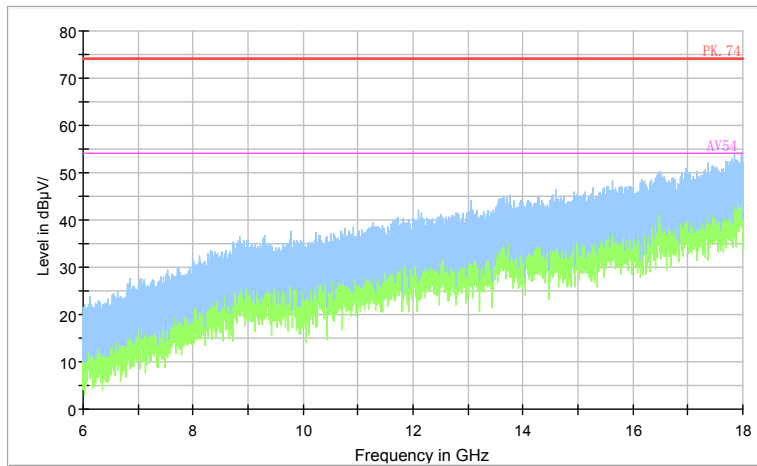

Channel No.:60

Comment

**Frequency Range: 30MHz -1GHz**  
**Detector: QP mode**  
**Test Mode: 802.11a**

Comment

**Frequency Range: 1GHz -6GHz**  
**Detector: Av mode and PK mode**  
**Modulation type: 802.11a**

Full Spectrum

Preview Result 2-AVG    Preview Result 1-PK+    PK.74    AV54

Comment

Frequency Range: 6GHz -18GHz  
Detector: Av mode and PK mode  
Modulation type: 802.11a

Full Spectrum

Frequency Range: 18GHz -40GHz  
Detector: Av mode and PK mode  
Modulation type: 802.11a