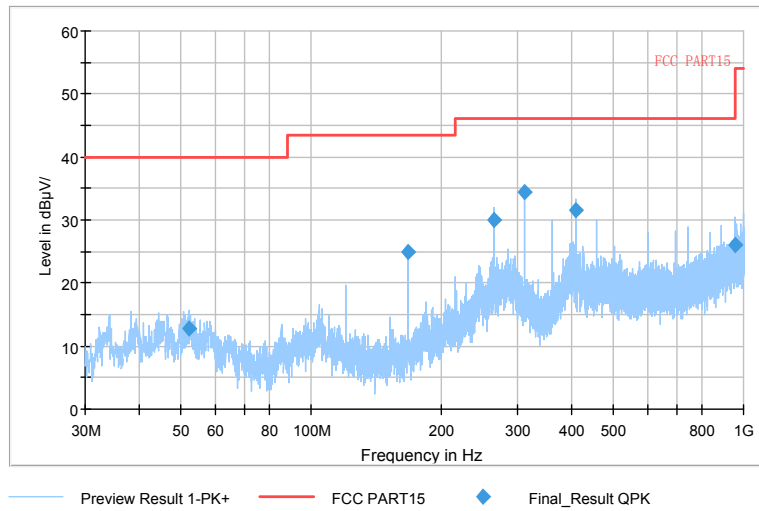

Full Spectrum

Comment

Frequency Range: 30MHz -1GHz
Detector: QP mode
Test Mode: 802.11n(HT20)