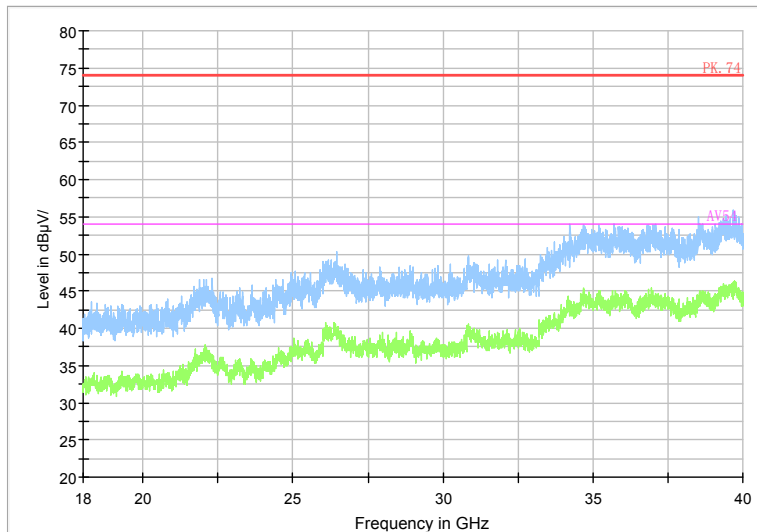

Full Spectrum

Frequency Range: 18GHz -40GHz  
 Detector: Av mode and PK mode  
 Test Mode: 802.11ac(VHT20)

Carrier frequency (MHz): 5600  
 Channel No.:120

Full Spectrum

Comment

Frequency Range: 30MHz -1GHz  
Detector: QP mode  
Test Mode: 802.11a

Full Spectrum

Comment

Frequency Range: 1GHz -6GHz  
Detector: Av mode and PK mode  
Modulation type: 802.11a

Full Spectrum

Preview Result 2-AVG    Preview Result 1-PK+    PK.74    AV54

Comment

Frequency Range: 6GHz -18GHz  
Detector: Av mode and PK mode  
Modulation type: 802.11a

Full Spectrum

Frequency Range: 18GHz -40GHz  
Detector: Av mode and PK mode  
Modulation type: 802.11a

Full Spectrum

Comment

Frequency Range: 30MHz -1GHz  
Detector: QP mode  
Test Mode: 802.11n(HT20)

Full Spectrum