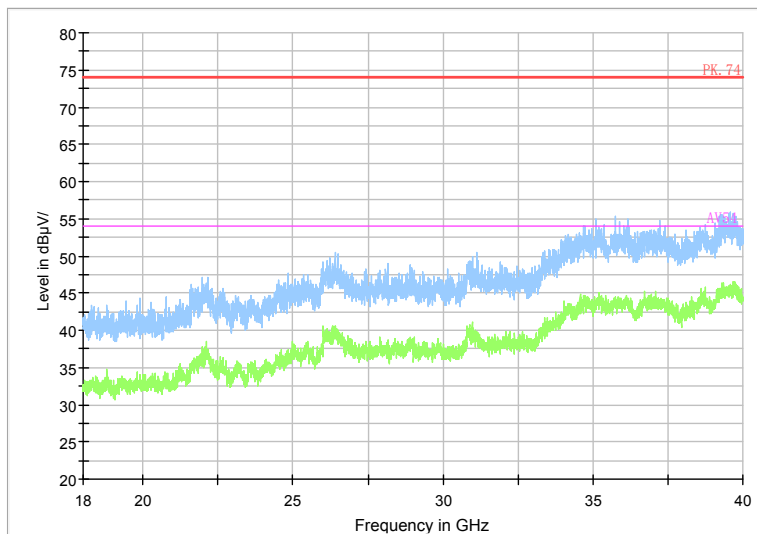

Channel No.:60

Comment

**Frequency Range: 30MHz -1GHz**  
**Detector: QP mode**  
**Test Mode: 802.11a**

Comment

**Frequency Range: 1GHz -6GHz**  
**Detector: Av mode and PK mode**  
**Modulation type: 802.11a**

Full Spectrum

Preview Result 2-AVG    Preview Result 1-PK+    PK.74    AV54

Comment

Frequency Range: 6GHz -18GHz  
Detector: Av mode and PK mode  
Modulation type: 802.11a

Full Spectrum

Frequency Range: 18GHz -40GHz  
Detector: Av mode and PK mode  
Modulation type: 802.11a

Full Spectrum

Preview Result 1-PK+    FCC PART15    Final\_Result QPK

Comment

Frequency Range: 30MHz -1GHz  
 Detector: QP mode  
 Test Mode: 802.11n(HT20)

Full Spectrum

Comment

Frequency Range: 1GHz -6GHz  
 Detector: Av mode and PK mode  
 Modulation type: 802.11n(HT20)