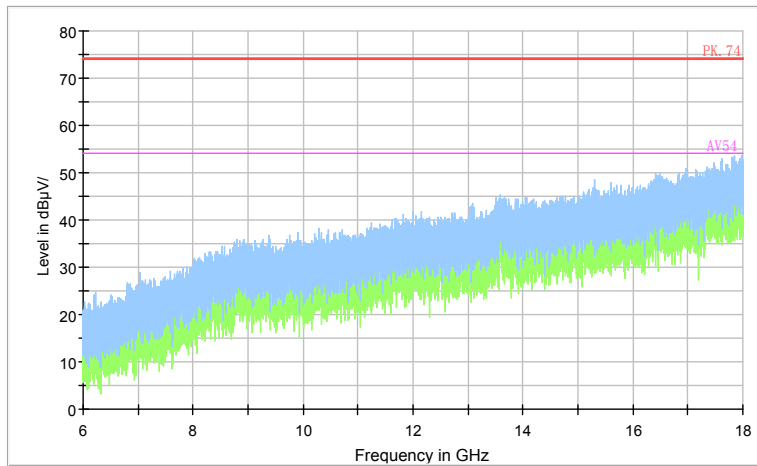

Full Spectrum

Comment

Frequency Range: 30MHz -1GHz  
 Detector: QP mode  
 Test Mode: 802.11ac(VHT40)

Full Spectrum

Comment

Frequency Range: 1GHz -6GHz  
 Detector: Av mode and PK mode  
 Test Mode: 802.11ac(VHT40)

Full Spectrum

Preview Result 2-AVG    Preview Result 1-PK+    PK.74    AV54

Comment

Frequency Range: 6GHz -18GHz  
Detector: Av mode and PK mode  
Test Mode: 802.11ac(VHT40)

Full Spectrum

Frequency Range: 18GHz -40GHz  
Detector: Av mode and PK mode  
Test Mode: 802.11ac(VHT40)