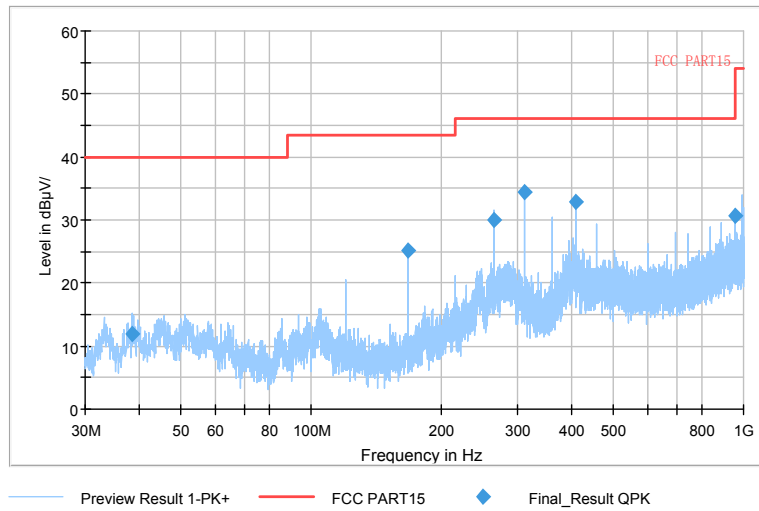

Full Spectrum

Comment

Frequency Range: 30MHz -1GHz
Detector: QP mode
Test Mode: 802.11ac(VHT40)