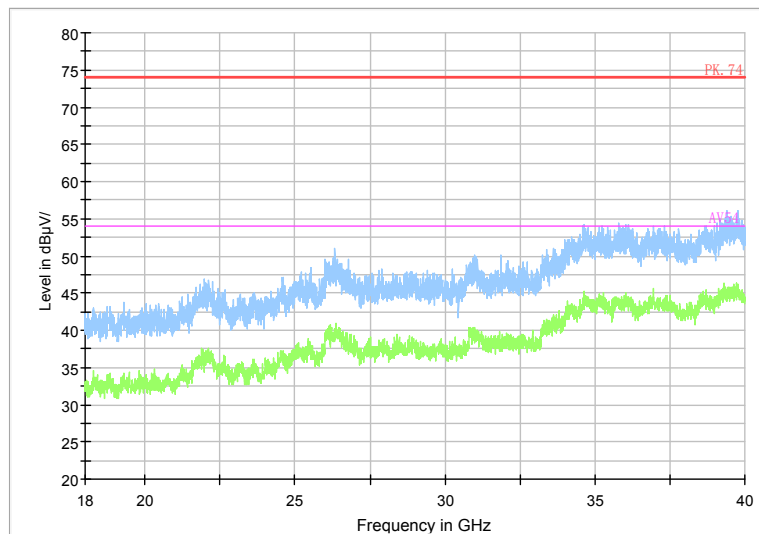

Full Spectrum

Preview Result 2-AVG    Preview Result 1-PK+    PK.74    AV54

Comment

Frequency Range: 6GHz -18GHz  
Detector: Av mode and PK mode  
Modulation type: 802.11n(HT40)

Full Spectrum

Frequency Range: 18GHz -40GHz  
Detector: Av mode and PK mode  
Modulation type: 802.11n(HT40)

Full Spectrum

Frequency Range: 30MHz -1GHz  
Detector: QP mode  
Test Mode: 802.11ac(VHT40)

Full Spectrum

Frequency Range: 1GHz -6GHz  
Detector: Av mode and PK mode  
Test Mode: 802.11ac(VHT40)

Full Spectrum