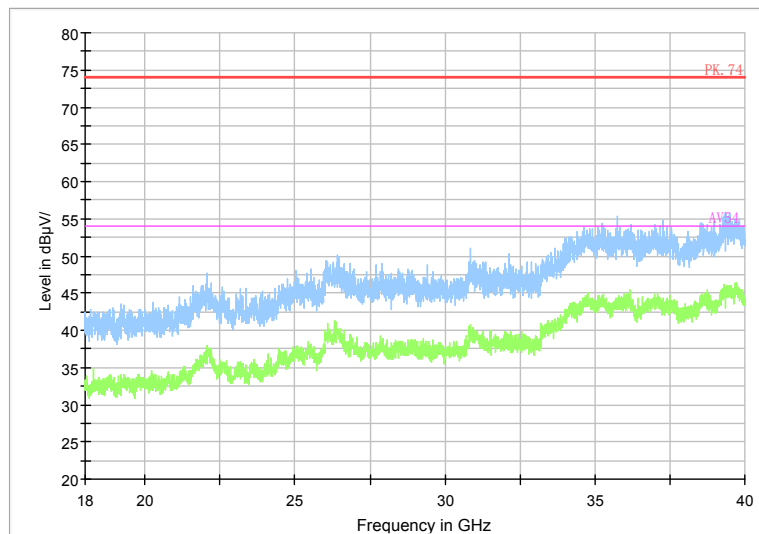

Carrier frequency (MHz): 5270  
 Channel No.:54

Full Spectrum

Frequency Range: 30MHz -1GHz  
Detector: QP mode  
Test Mode: 802.11n(HT40)

Full Spectrum

Frequency Range: 1GHz -6GHz  
Detector: Av mode and PK mode  
Modulation type: 802.11n(HT40)

Full Spectrum

Preview Result 2-AVG    Preview Result 1-PK+    PK.74    AV54

Comment

Frequency Range: 6GHz -18GHz  
 Detector: Av mode and PK mode  
 Modulation type: 802.11n(HT40)

Full Spectrum

Frequency Range: 18GHz -40GHz  
 Detector: Av mode and PK mode  
 Modulation type: 802.11n(HT40)