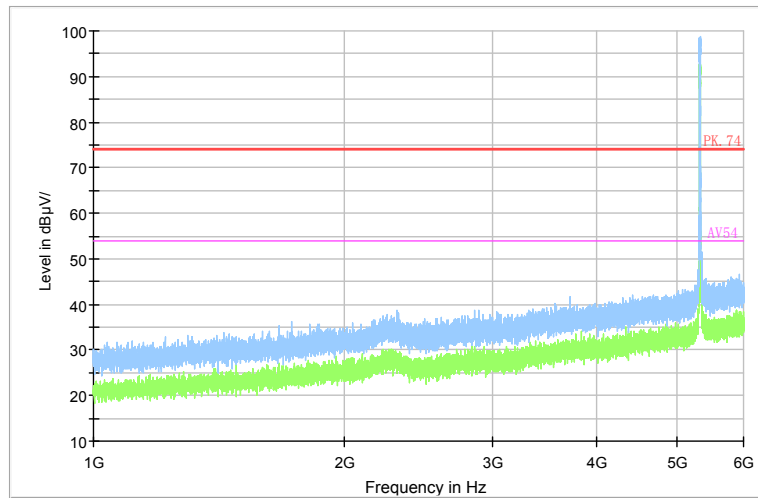

Full Spectrum

Preview Result 2-AVG    Preview Result 1-PK+    PK.74    AV54

Comment

Frequency Range: 6GHz -18GHz  
Detector: Av mode and PK mode  
Modulation type: 802.11n(HT20)

Full Spectrum

Frequency Range: 18GHz -40GHz  
Detector: Av mode and PK mode  
Modulation type: 802.11n(HT20)

Full Spectrum

Comment

Frequency Range: 30MHz -1GHz  
Detector: QP mode  
Test Mode: 802.11ac(VHT20)

Full Spectrum

Comment

Frequency Range: 1GHz -6GHz  
Detector: Av mode and PK mode  
Test Mode: 802.11ac(VHT20)