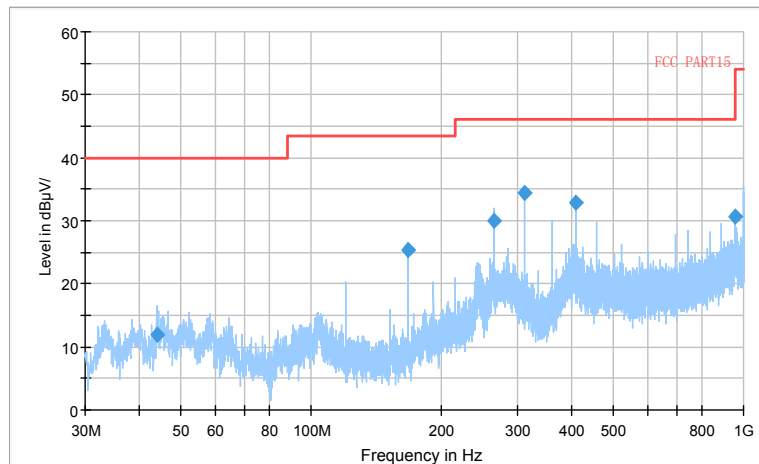

Full Spectrum

Preview Result 1-PK+   FCC PART15   Final_Result QPK

Comment

Frequency Range: 30MHz -1GHz
Detector: QP mode
Test Mode: 802.11a