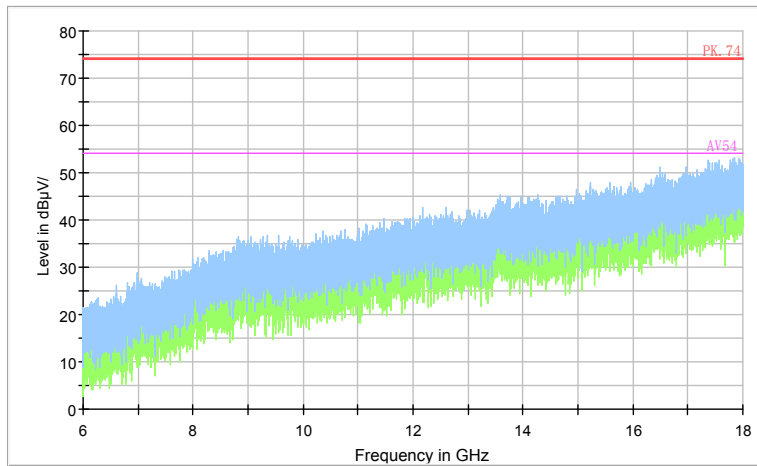

Full Spectrum

Comment

Frequency Range: 30MHz -1GHz  
Detector: QP mode  
Test Mode: 802.11ac(VHT20)

Full Spectrum

Comment

Frequency Range: 1GHz -6GHz  
Detector: Av mode and PK mode  
Test Mode: 802.11ac(VHT20)

Full Spectrum

Preview Result 2-AVG    Preview Result 1-PK+    PK.74    AV54

Comment

Frequency Range: 6GHz -18GHz  
Detector: Av mode and PK mode  
Test Mode: 802.11ac(VHT20)

Full Spectrum

Frequency Range: 18GHz -40GHz  
Detector: Av mode and PK mode  
Test Mode: 802.11ac(VHT20)