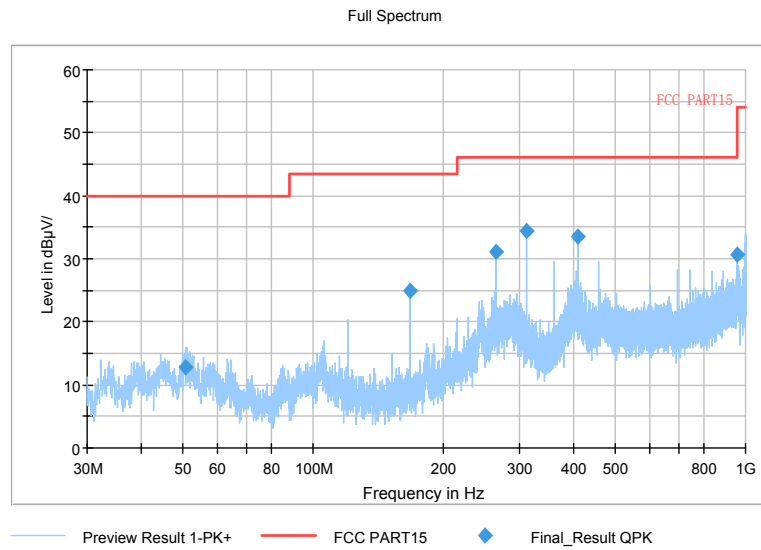

Channel No.:64

Comment

Frequency Range: 30MHz -1GHz
Detector: QP mode
Test Mode: 802.11a