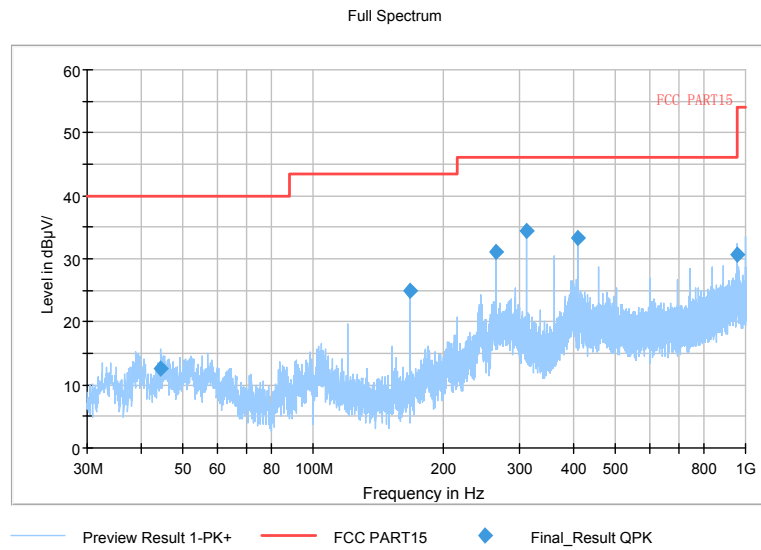

Channel No.:60

Comment

**Frequency Range: 30MHz -1GHz**  
**Detector: QP mode**  
**Test Mode: 802.11a**

Comment

**Frequency Range: 1GHz -6GHz**  
**Detector: Av mode and PK mode**  
**Modulation type: 802.11a**