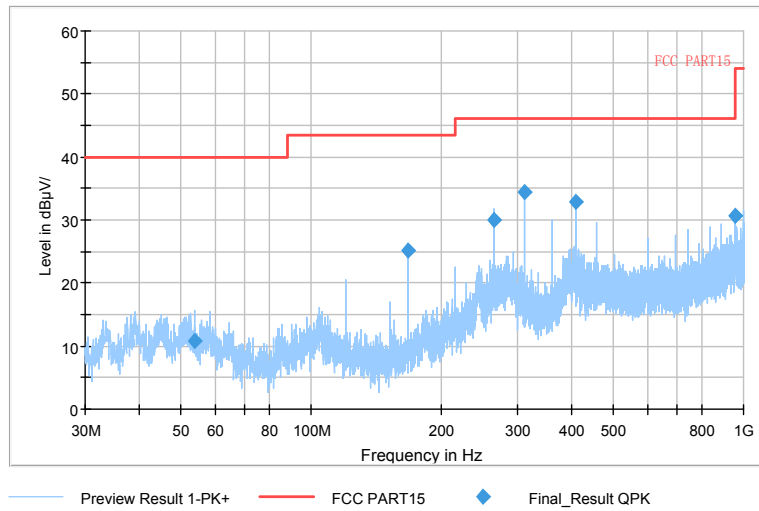

Full Spectrum

Preview Result 2-AVG    Preview Result 1-PK+    PK.74    AV54

Comment

Frequency Range: 6GHz -18GHz  
Detector: Av mode and PK mode  
Modulation type: 802.11n(HT40)

Full Spectrum

Frequency Range: 18GHz -40GHz  
Detector: Av mode and PK mode  
Modulation type: 802.11n(HT40)

Full Spectrum

Frequency Range: 30MHz -1GHz  
Detector: QP mode  
Test Mode: 802.11ac(VHT40)

Full Spectrum

Frequency Range: 1GHz -6GHz  
Detector: Av mode and PK mode  
Test Mode: 802.11ac(VHT40)

Full Spectrum