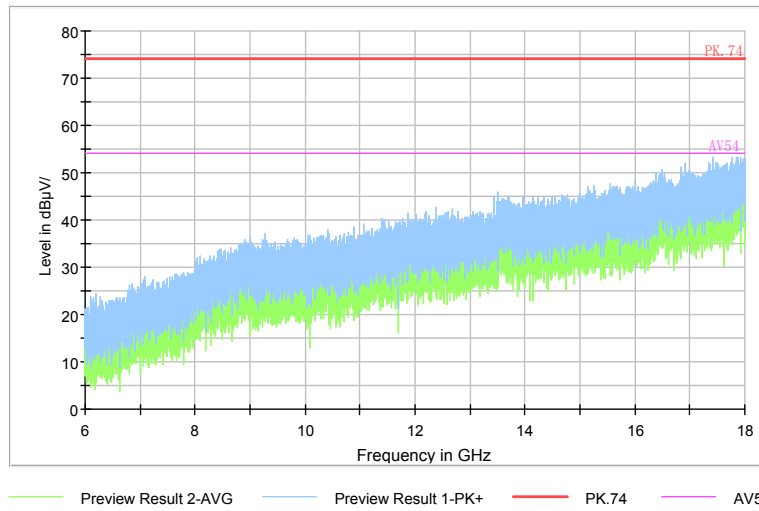

Full Spectrum

Preview Result 2-AVG    Preview Result 1-PK+    PK.74    AV54

Comment

Frequency Range: 6GHz -18GHz  
Detector: Av mode and PK mode  
Modulation type: 802.11n(HT40)

Full Spectrum

Frequency Range: 18GHz -40GHz  
Detector: Av mode and PK mode  
Modulation type: 802.11n(HT40)

Full Spectrum

Frequency Range: 30MHz -1GHz  
Detector: QP mode  
Test Mode: 802.11ac(VHT40)

Full Spectrum

Frequency Range: 1GHz -6GHz  
Detector: Av mode and PK mode  
Test Mode: 802.11ac(VHT40)

Full Spectrum

Comment

Frequency Range: 6GHz -18GHz  
Detector: Av mode and PK mode  
Test Mode: 802.11ac(VHT40)

Full Spectrum

Frequency Range: 18GHz -40GHz  
Detector: Av mode and PK mode  
Test Mode: 802.11ac(VHT40)

Carrier frequency (MHz): 5290  
Channel No.:58