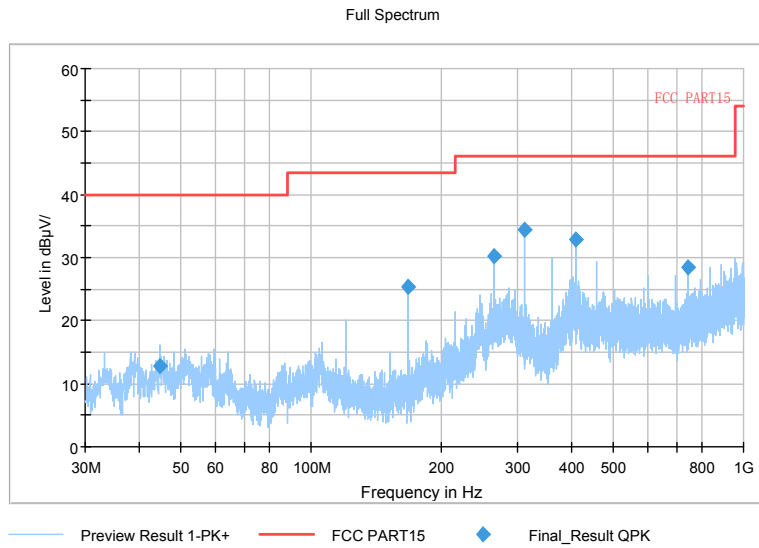

Full Spectrum

Comment

Frequency Range: 1GHz -6GHz  
 Detector: Av mode and PK mode  
 Test Mode: 802.11ac(VHT20)

Full Spectrum

Preview Result 2-AVG    Preview Result 1-PK+    PK.74    AV54

Comment

Frequency Range: 6GHz -18GHz  
 Detector: Av mode and PK mode  
 Test Mode: 802.11ac(VHT20)

Full Spectrum

Frequency Range: 18GHz -40GHz  
 Detector: Av mode and PK mode  
 Test Mode: 802.11ac(VHT20)

Carrier frequency (MHz): 5720  
Channel No.:144

Comment

Frequency Range: 30MHz -1GHz  
Detector: QP mode  
Test Mode: 802.11a