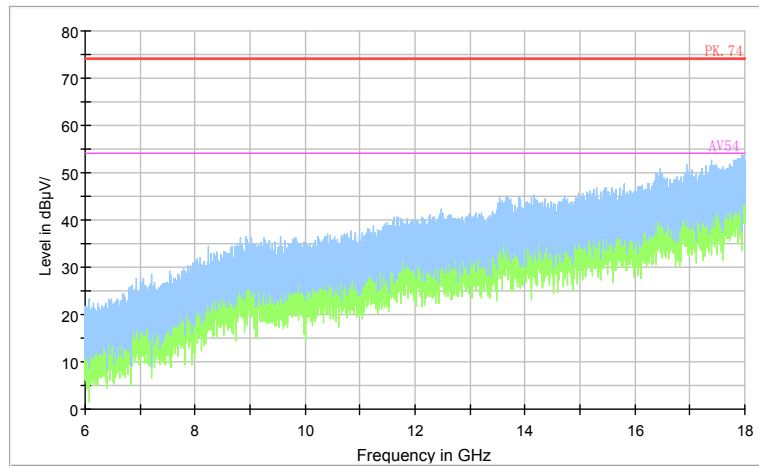

Carrier frequency (MHz): 5270  
 Channel No.:54

Full Spectrum

Frequency Range: 30MHz -1GHz  
Detector: QP mode  
Test Mode: 802.11n(HT40)

Full Spectrum

Frequency Range: 1GHz -6GHz  
Detector: Av mode and PK mode  
Modulation type: 802.11n(HT40)

Full Spectrum

Preview Result 2-AVG    Preview Result 1-PK+    PK.74    AV54

Comment

Frequency Range: 6GHz -18GHz  
 Detector: Av mode and PK mode  
 Modulation type: 802.11n(HT40)

Full Spectrum

Frequency Range: 18GHz -40GHz  
 Detector: Av mode and PK mode  
 Modulation type: 802.11n(HT40)