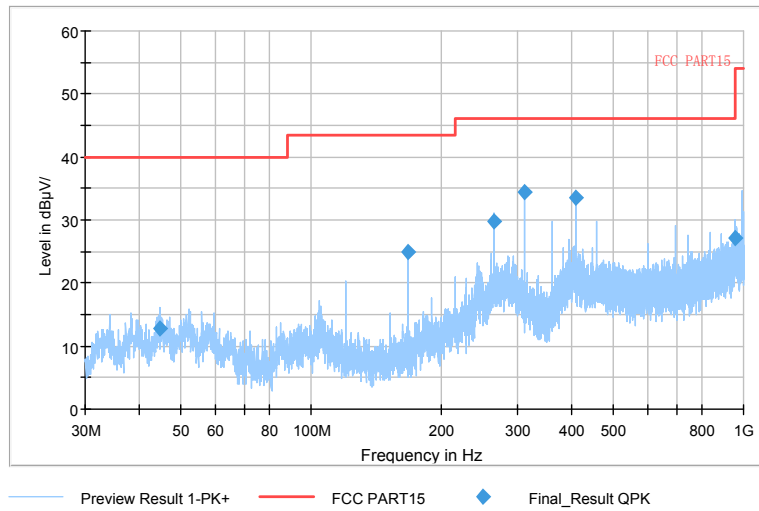

Full Spectrum

Comment

Frequency Range: 30MHz -1GHz
Detector: QP mode
Test Mode: 802.11ac(VHT20)