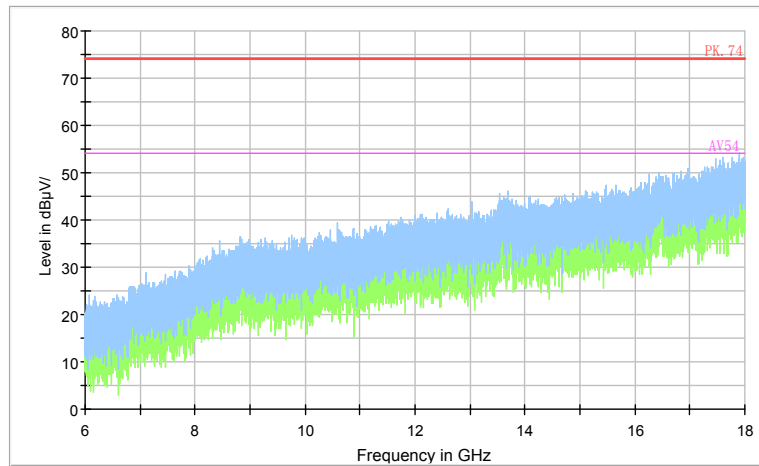

Carrier frequency (MHz): 5310

Channel No.:62

Comment

**Frequency Range: 30MHz -1GHz**  
**Detector: QP mode**  
**Test Mode: 802.11n(HT40)**

Comment

**Frequency Range: 1GHz -6GHz**  
**Detector: Av mode and PK mode**  
**Modulation type: 802.11n(HT40)**

Full Spectrum

Preview Result 2-AVG    Preview Result 1-PK+    PK.74    AV54

Comment

Frequency Range: 6GHz -18GHz  
Detector: Av mode and PK mode  
Modulation type: 802.11n(HT40)

Full Spectrum

Frequency Range: 18GHz -40GHz  
Detector: Av mode and PK mode  
Modulation type: 802.11n(HT40)