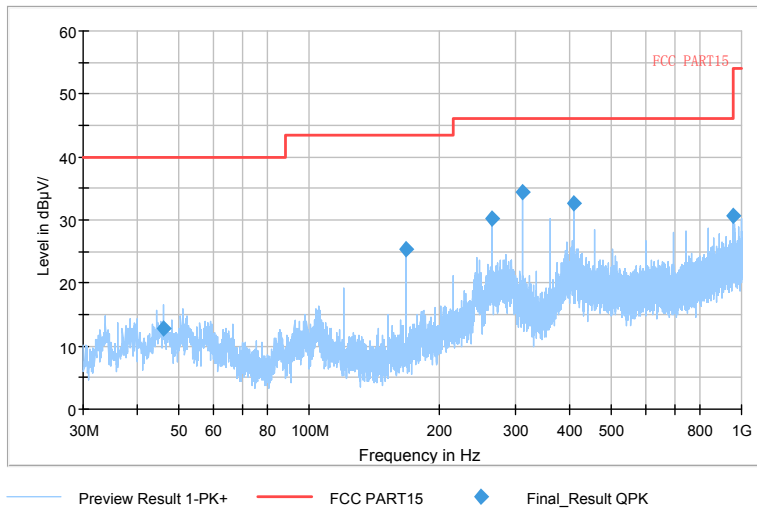

Full Spectrum

Comment

Frequency Range: 30MHz -1GHz
Detector: QP mode
Test Mode: 802.11ac(VHT80)