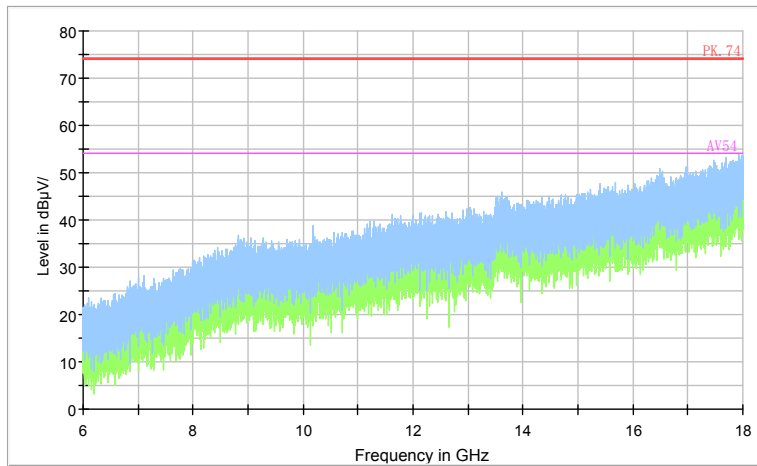

Carrier frequency (MHz): 5320

Channel No.:64

Comment

**Frequency Range: 30MHz -1GHz**  
**Detector: QP mode**  
**Test Mode: 802.11a**

Comment

**Frequency Range: 1GHz -6GHz**  
**Detector: Av mode and PK mode**  
**Modulation type: 802.11a**

Full Spectrum

Preview Result 2-AVG    Preview Result 1-PK+    PK.74    AV54

Comment

Frequency Range: 6GHz -18GHz  
Detector: Av mode and PK mode  
Modulation type: 802.11a

Full Spectrum

Frequency Range: 18GHz -40GHz  
Detector: Av mode and PK mode  
Modulation type: 802.11a