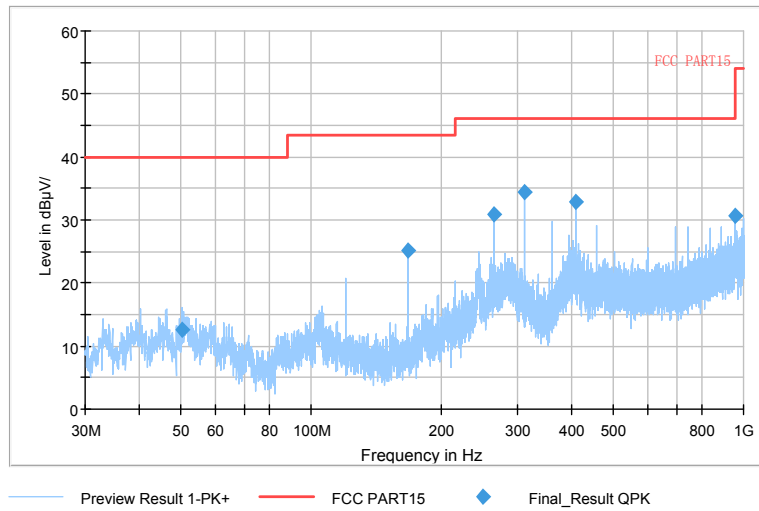

Full Spectrum

Comment

Frequency Range: 30MHz -1GHz
Detector: QP mode
Test Mode: 802.11n(HT20)