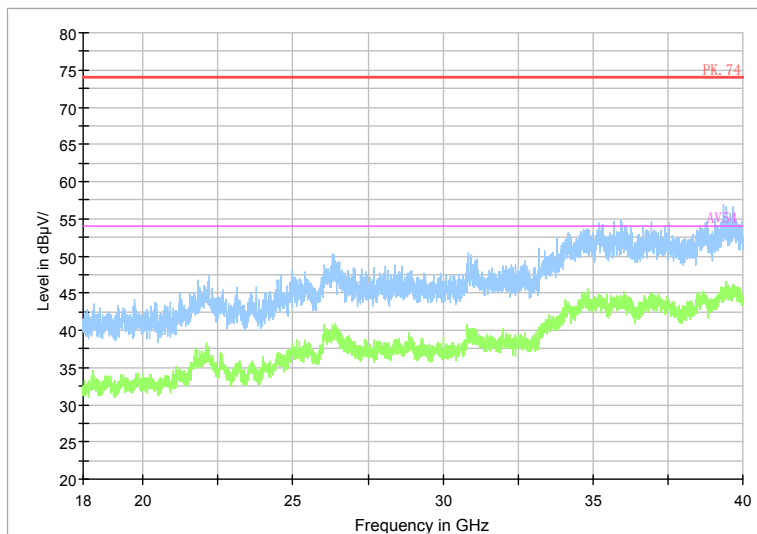

Carrier frequency (MHz): 5500  
Channel No.:100

Full Spectrum

Preview Result 1-PK+    FCC PART15    Final\_Result QPK

Comment

Frequency Range: 30MHz -1GHz  
 Detector: QP mode  
 Test Mode: 802.11a

Full Spectrum

Comment

Frequency Range: 1GHz -6GHz  
 Detector: Av mode and PK mode  
 Modulation type: 802.11a

Full Spectrum

Preview Result 2-AVG    Preview Result 1-PK+    PK.74    AV54

Comment

Frequency Range: 6GHz -18GHz  
 Detector: Av mode and PK mode  
 Modulation type: 802.11a

Full Spectrum

Frequency Range: 18GHz -40GHz  
 Detector: Av mode and PK mode  
 Modulation type: 802.11a

Full Spectrum

Comment

Frequency Range: 30MHz -1GHz  
Detector: QP mode  
Test Mode: 802.11n(HT20)

Full Spectrum