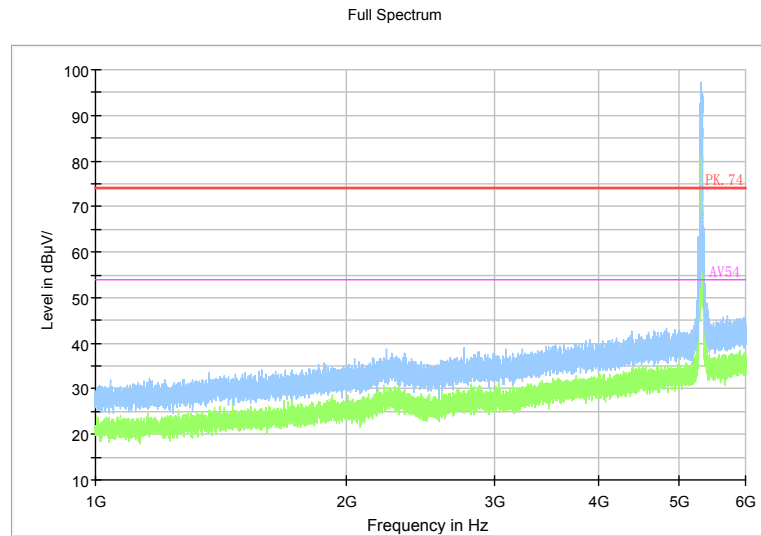

Carrier frequency (MHz): 5310

Channel No.:62

Comment

**Frequency Range: 30MHz -1GHz**  
**Detector: QP mode**  
**Test Mode: 802.11n(HT40)**

Comment

**Frequency Range: 1GHz -6GHz**  
**Detector: Av mode and PK mode**  
**Modulation type: 802.11n(HT40)**

Full Spectrum

Preview Result 2-AVG    Preview Result 1-PK+    PK.74    AV54

Comment

Frequency Range: 6GHz -18GHz  
Detector: Av mode and PK mode  
Modulation type: 802.11n(HT40)

Full Spectrum

Frequency Range: 18GHz -40GHz  
Detector: Av mode and PK mode  
Modulation type: 802.11n(HT40)