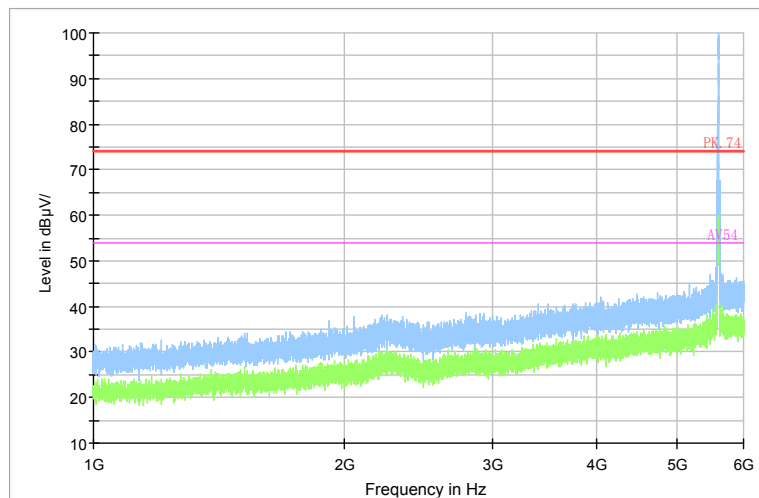

Comment

Frequency Range: 1GHz -6GHz  
Detector: Av mode and PK mode  
Modulation type: 802.11n(HT20)

Full Spectrum

Preview Result 2-AVG    Preview Result 1-PK+    PK.74    AV54

Comment

Frequency Range: 6GHz -18GHz  
 Detector: Av mode and PK mode  
 Modulation type: 802.11n(HT20)

Full Spectrum

Frequency Range: 18GHz -40GHz  
 Detector: Av mode and PK mode  
 Modulation type: 802.11n(HT20)

Full Spectrum

Comment

Frequency Range: 30MHz -1GHz  
 Detector: QP mode  
 Test Mode: 802.11ac(VHT20)

Full Spectrum

Comment

Frequency Range: 1GHz -6GHz  
 Detector: Av mode and PK mode  
 Test Mode: 802.11ac(VHT20)

Full Spectrum

Preview Result 2-AVG    Preview Result 1-PK+    PK.74    AV54

Comment

Frequency Range: 6GHz -18GHz  
 Detector: Av mode and PK mode  
 Test Mode: 802.11ac(VHT20)