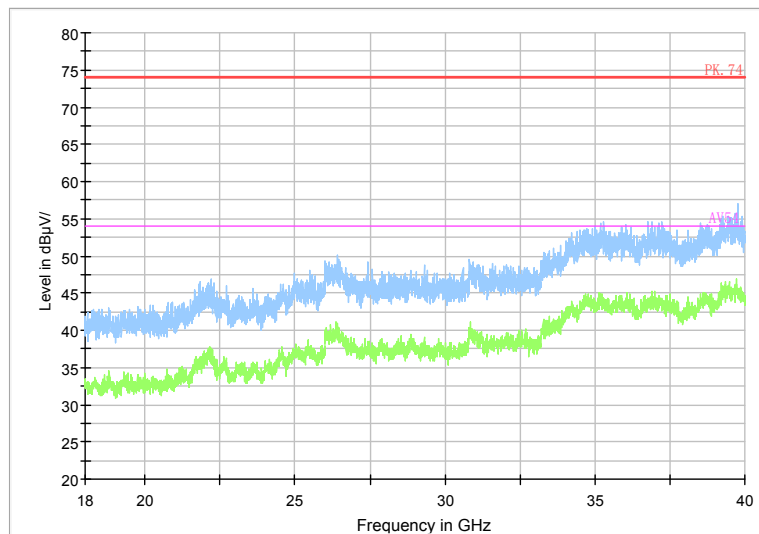

Full Spectrum

Preview Result 2-AVG    Preview Result 1-PK+    PK.74    AV54

Comment

Frequency Range: 6GHz -18GHz  
Detector: Av mode and PK mode  
Modulation type: 802.11n(HT20)

Full Spectrum

Frequency Range: 18GHz -40GHz  
Detector: Av mode and PK mode  
Modulation type: 802.11n(HT20)

Full Spectrum

Comment

Frequency Range: 30MHz -1GHz  
Detector: QP mode  
Test Mode: 802.11ac(VHT20)

Full Spectrum

Comment

Frequency Range: 1GHz -6GHz  
Detector: Av mode and PK mode  
Test Mode: 802.11ac(VHT20)