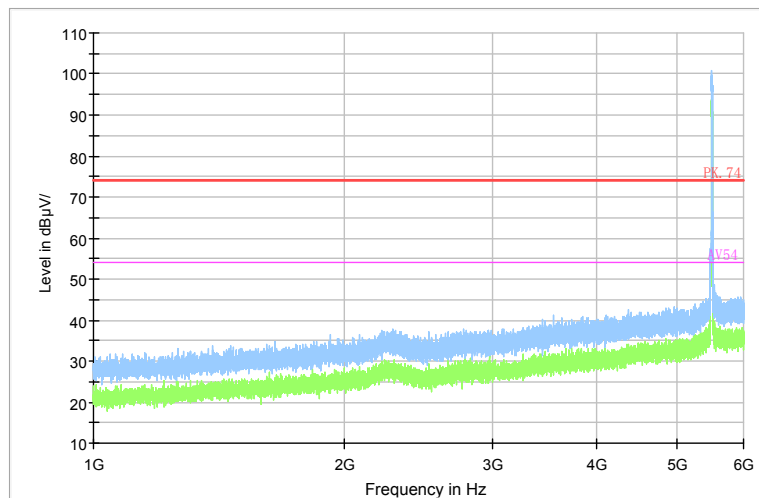

Comment

Frequency Range: 1GHz -6GHz  
Detector: Av mode and PK mode  
Modulation type: 802.11n(HT20)

Full Spectrum

Preview Result 2-AVG    Preview Result 1-PK+    PK.74    AV54

Comment

Frequency Range: 6GHz -18GHz  
Detector: Av mode and PK mode  
Modulation type: 802.11n(HT20)

Full Spectrum

Frequency Range: 18GHz -40GHz  
Detector: Av mode and PK mode  
Modulation type: 802.11n(HT20)

Full Spectrum

Comment

Frequency Range: 30MHz -1GHz  
Detector: QP mode  
Test Mode: 802.11ac(VHT20)

Full Spectrum

Comment

Frequency Range: 1GHz -6GHz  
Detector: Av mode and PK mode  
Test Mode: 802.11ac(VHT20)

Full Spectrum

Preview Result 2-AVG    Preview Result 1-PK+    PK.74    AV54

Comment

Frequency Range: 6GHz -18GHz  
 Detector: Av mode and PK mode  
 Test Mode: 802.11ac(VHT20)