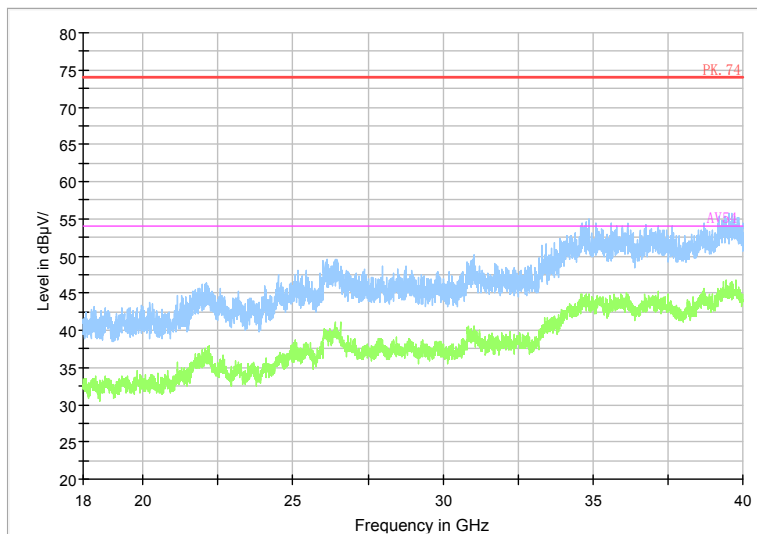

Full Spectrum

Preview Result 2-AVG    Preview Result 1-PK+    PK.74    AV54

Comment

Frequency Range: 6GHz -18GHz  
Detector: Av mode and PK mode  
Test Mode: 802.11ac(VHT40)

Full Spectrum

Frequency Range: 18GHz -40GHz  
Detector: Av mode and PK mode  
Test Mode: 802.11ac(VHT40)