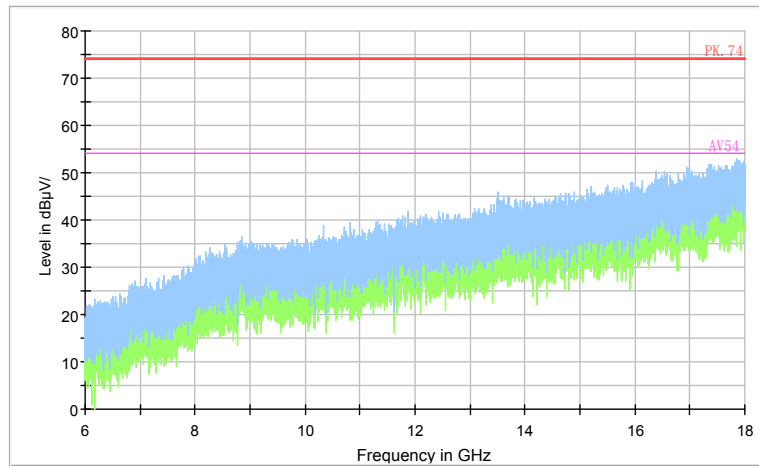

Full Spectrum

Preview Result 2-AVG   Preview Result 1-PK+   PK.74   AV54

Comment

Frequency Range: 6GHz -18GHz
Detector: Av mode and PK mode
Modulation type: 802.11n(HT20)