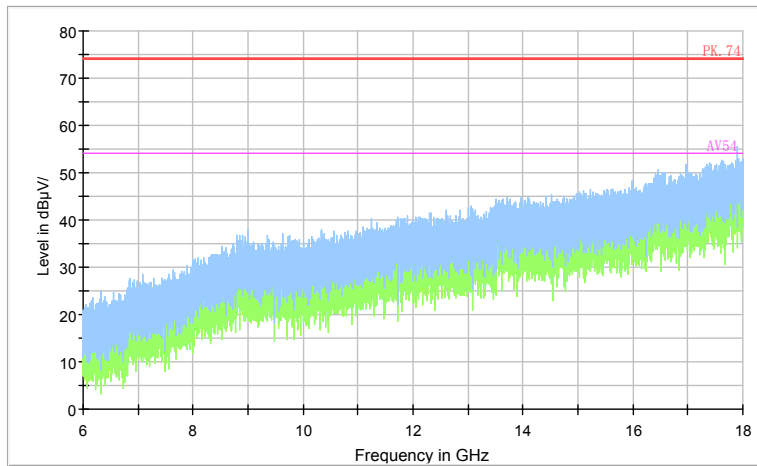

Full Spectrum

Preview Result 2-AVG   Preview Result 1-PK+   PK.74   AV54

Comment

Frequency Range: 6GHz -18GHz
Detector: Av mode and PK mode
Test Mode: 802.11ac(VHT20)