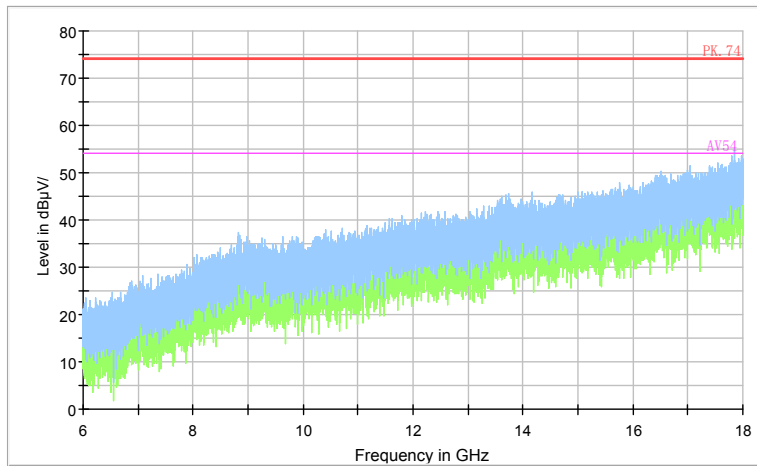

Full Spectrum

Preview Result 2-AVG   Preview Result 1-PK+   PK.74   AV54

Comment

Frequency Range: 6GHz -18GHz
Detector: Av mode and PK mode
Modulation type: 802.11n(HT20)