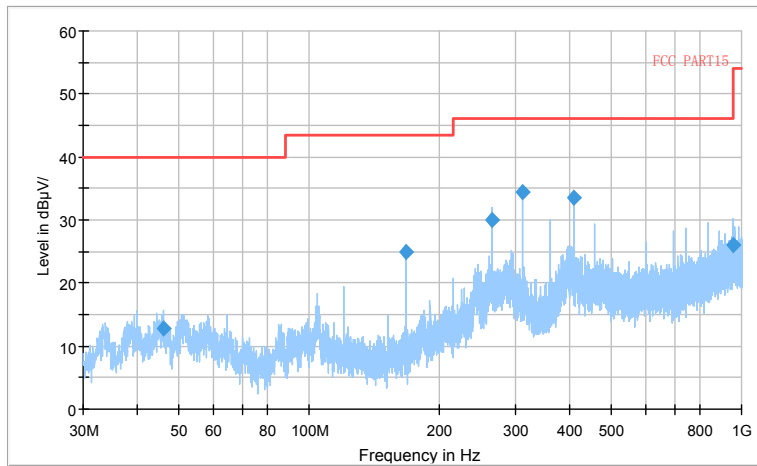

Channel No.:60

Comment

**Frequency Range: 30MHz -1GHz**  
**Detector: QP mode**  
**Test Mode: 802.11a**

Comment

**Frequency Range: 1GHz -6GHz**  
**Detector: Av mode and PK mode**  
**Modulation type: 802.11a**

Full Spectrum

Preview Result 2-AVG    Preview Result 1-PK+    PK.74    AV54

Comment

Frequency Range: 6GHz -18GHz  
Detector: Av mode and PK mode  
Modulation type: 802.11a

Full Spectrum

Frequency Range: 18GHz -40GHz  
Detector: Av mode and PK mode  
Modulation type: 802.11a

Full Spectrum

Preview Result 1-PK+    FCC PART15    Final\_Result QPK

Comment

Frequency Range: 30MHz -1GHz  
 Detector: QP mode  
 Test Mode: 802.11n(HT20)

Full Spectrum

Comment

Frequency Range: 1GHz -6GHz  
 Detector: Av mode and PK mode  
 Modulation type: 802.11n(HT20)