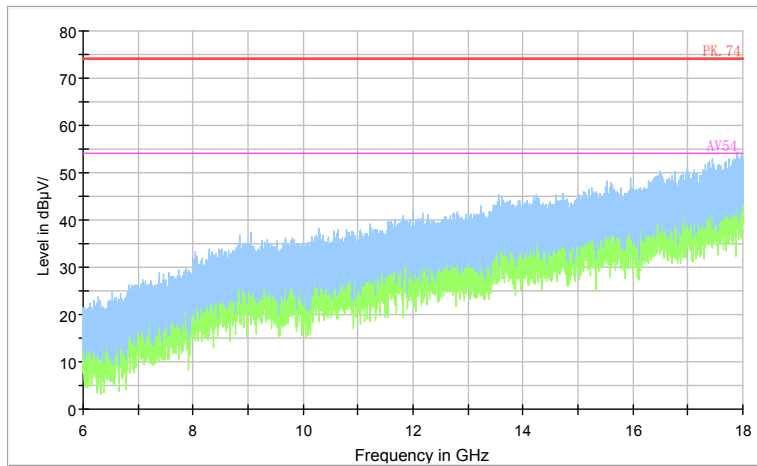

Full Spectrum

Comment

Frequency Range: 30MHz -1GHz  
Detector: QP mode  
Test Mode: 802.11ac(VHT20)

Full Spectrum

Comment

Frequency Range: 1GHz -6GHz  
Detector: Av mode and PK mode  
Test Mode: 802.11ac(VHT20)

Full Spectrum

Preview Result 2-AVG    Preview Result 1-PK+    PK.74    AV54

Comment

Frequency Range: 6GHz -18GHz  
 Detector: Av mode and PK mode  
 Test Mode: 802.11ac(VHT20)

Full Spectrum

Frequency Range: 18GHz -40GHz  
 Detector: Av mode and PK mode  
 Test Mode: 802.11ac(VHT20)