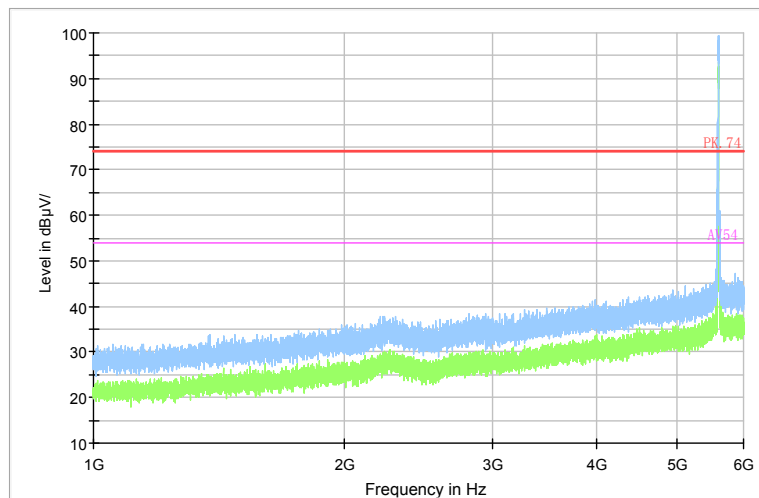

Full Spectrum

Comment

Frequency Range: 1GHz -6GHz  
Detector: Av mode and PK mode  
Test Mode: 802.11ac(VHT20)

Full Spectrum

Preview Result 2-AVG    Preview Result 1-PK+    PK.74    AV54

Comment

Frequency Range: 6GHz -18GHz  
 Detector: Av mode and PK mode  
 Test Mode: 802.11ac(VHT20)

Full Spectrum

Frequency Range: 18GHz -40GHz  
 Detector: Av mode and PK mode  
 Test Mode: 802.11ac(VHT20)

Carrier frequency (MHz): 5600  
 Channel No.:120

Full Spectrum

Comment

Frequency Range: 30MHz -1GHz  
Detector: QP mode  
Test Mode: 802.11a

Full Spectrum

Comment

Frequency Range: 1GHz -6GHz  
Detector: Av mode and PK mode  
Modulation type: 802.11a

Full Spectrum

Preview Result 2-AVG    Preview Result 1-PK+    PK.74    AV54

Comment

Frequency Range: 6GHz -18GHz  
Detector: Av mode and PK mode  
Modulation type: 802.11a