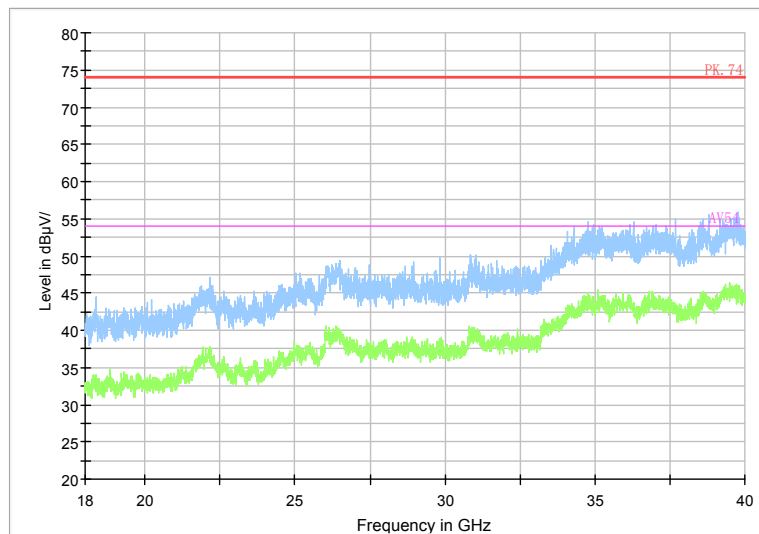

Full Spectrum

Frequency Range: 18GHz -40GHz  
Detector: Av mode and PK mode  
Modulation type: 802.11a

Full Spectrum

Comment

Frequency Range: 30MHz -1GHz  
Detector: QP mode  
Test Mode: 802.11n(HT20)

Full Spectrum

Comment

Frequency Range: 1GHz -6GHz  
Detector: Av mode and PK mode  
Modulation type: 802.11n(HT20)

Full Spectrum

Preview Result 2-AVG    Preview Result 1-PK+    PK.74    AV54

Comment

Frequency Range: 6GHz -18GHz  
 Detector: Av mode and PK mode  
 Modulation type: 802.11n(HT20)

Full Spectrum

Frequency Range: 18GHz -40GHz  
 Detector: Av mode and PK mode  
 Modulation type: 802.11n(HT20)

Full Spectrum

Comment

Frequency Range: 30MHz -1GHz  
 Detector: QP mode  
 Test Mode: 802.11ac(VHT20)