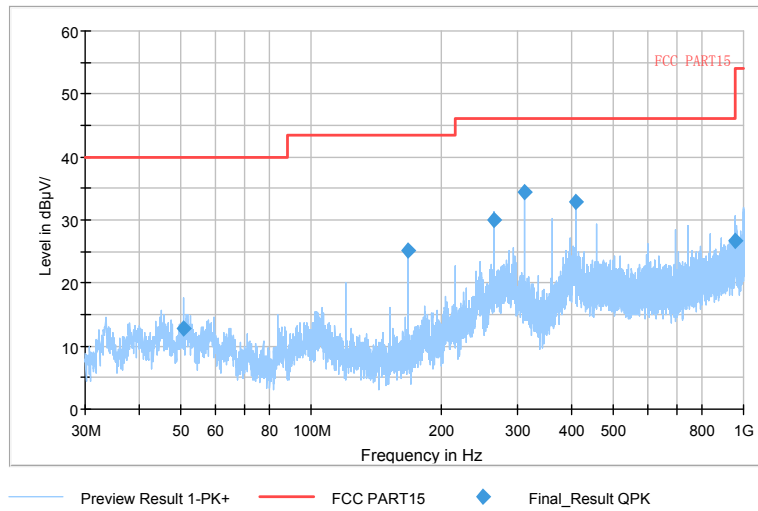

Full Spectrum

Frequency Range: 30MHz -1GHz
Detector: QP mode
Test Mode: 802.11n(HT40)