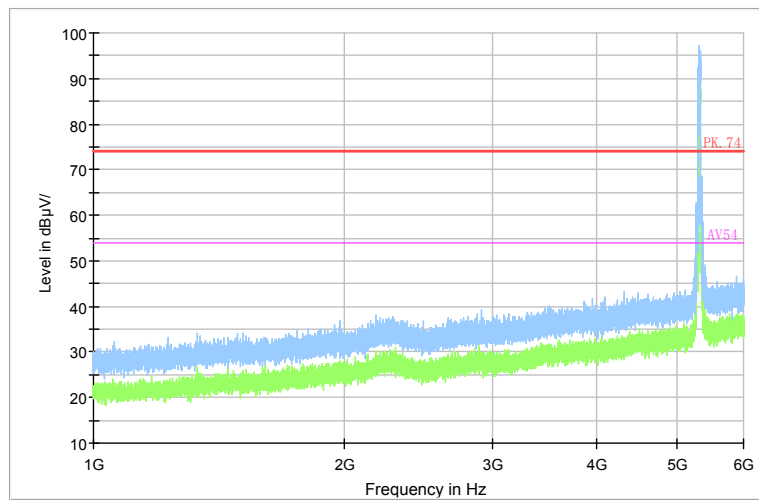

Full Spectrum

Preview Result 2-AVG    Preview Result 1-PK+    PK.74    AV54

Comment

Frequency Range: 6GHz -18GHz  
Detector: Av mode and PK mode  
Modulation type: 802.11n(HT40)

Full Spectrum

Frequency Range: 18GHz -40GHz  
Detector: Av mode and PK mode  
Modulation type: 802.11n(HT40)

Full Spectrum

Frequency Range: 30MHz -1GHz  
Detector: QP mode  
Test Mode: 802.11ac(VHT40)

Full Spectrum

Frequency Range: 1GHz -6GHz  
Detector: Av mode and PK mode  
Test Mode: 802.11ac(VHT40)

Full Spectrum