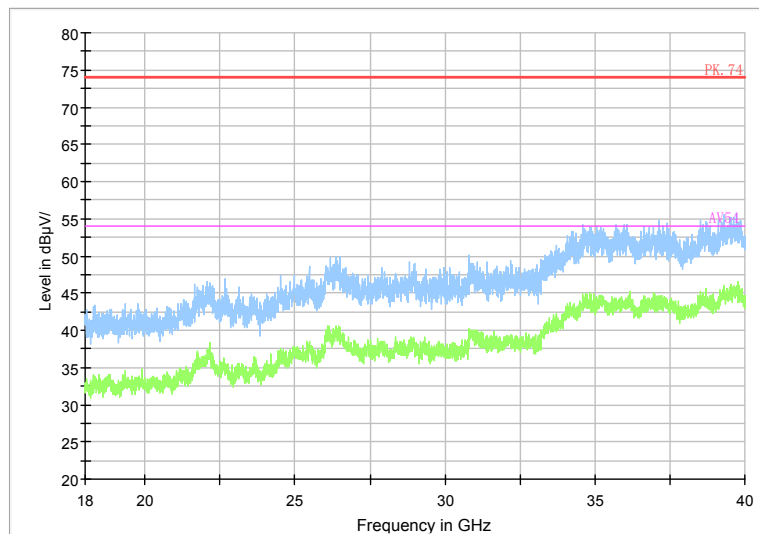

Full Spectrum

Preview Result 2-AVG    Preview Result 1-PK+    PK.74    AV54

Comment

Frequency Range: 6GHz -18GHz  
Detector: Av mode and PK mode  
Test Mode: 802.11ac(VHT80)

Full Spectrum

Frequency Range: 18GHz -40GHz  
Detector: Av mode and PK mode  
Test Mode: 802.11ac(VHT80)

Carrier frequency (MHz): 5500  
Channel No.:100

Full Spectrum

Preview Result 1-PK+    FCC PART15    Final\_Result QPK

Comment

Frequency Range: 30MHz -1GHz  
 Detector: QP mode  
 Test Mode: 802.11a

Full Spectrum