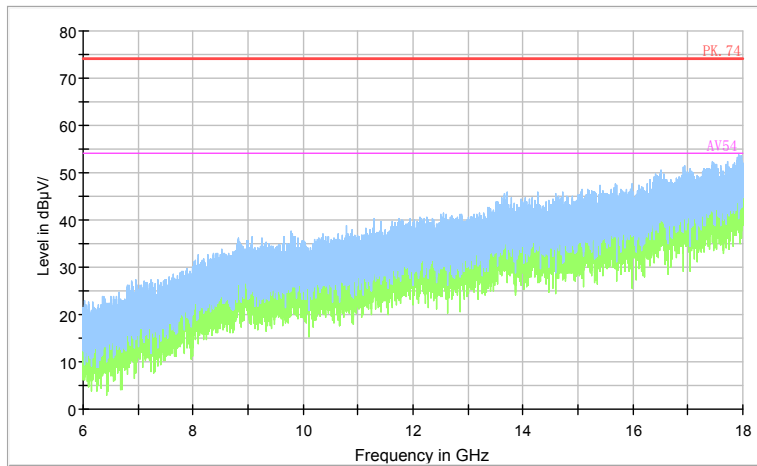

Full Spectrum

Preview Result 2-AVG   Preview Result 1-PK+   PK.74   AV54

Comment

Frequency Range: 6GHz -18GHz
Detector: Av mode and PK mode
Modulation type: 802.11a