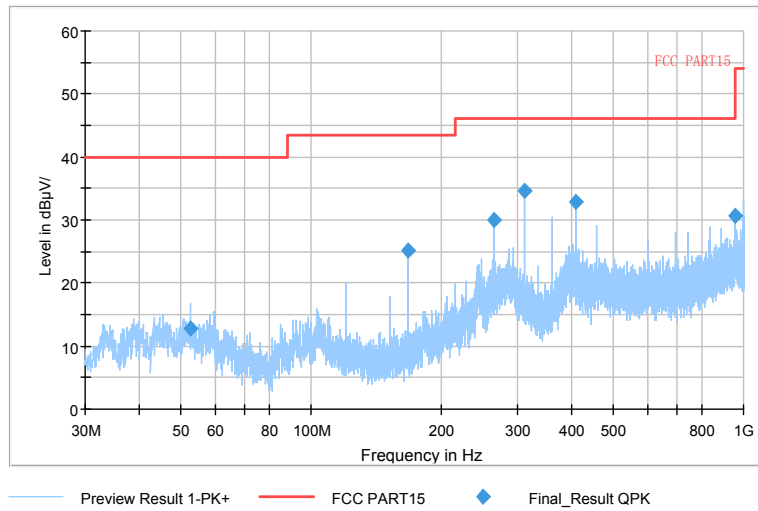

Full Spectrum

Comment

Frequency Range: 30MHz -1GHz
Detector: QP mode
Test Mode: 802.11ac(VHT20)