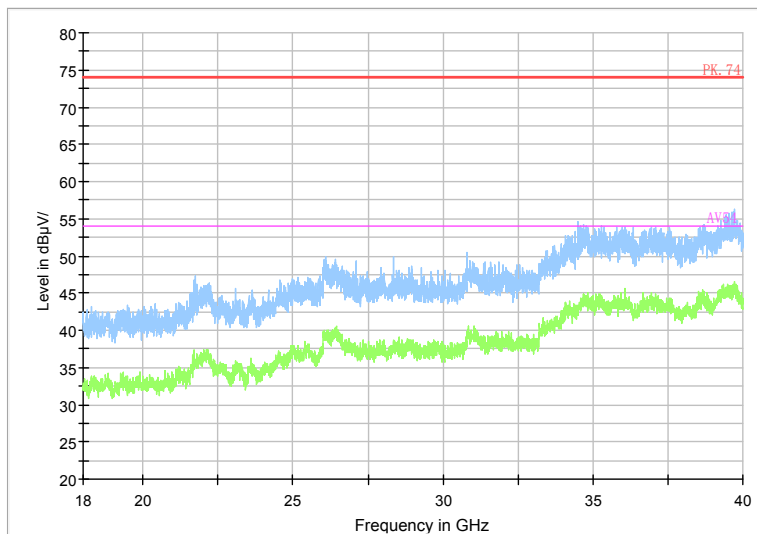

Full Spectrum

Frequency Range: 18GHz -40GHz  
 Detector: Av mode and PK mode  
 Modulation type: 802.11a

Full Spectrum

Comment

Frequency Range: 30MHz -1GHz  
Detector: QP mode  
Test Mode: 802.11n(HT20)

Full Spectrum

Comment

Frequency Range: 1GHz -6GHz  
Detector: Av mode and PK mode  
Modulation type: 802.11n(HT20)

Full Spectrum

Preview Result 2-AVG    Preview Result 1-PK+    PK.74    AV54

Comment

Frequency Range: 6GHz -18GHz  
Detector: Av mode and PK mode  
Modulation type: 802.11n(HT20)

Full Spectrum

Frequency Range: 18GHz -40GHz  
Detector: Av mode and PK mode  
Modulation type: 802.11n(HT20)

Full Spectrum

Comment

Frequency Range: 30MHz -1GHz  
Detector: QP mode  
Test Mode: 802.11ac(VHT20)