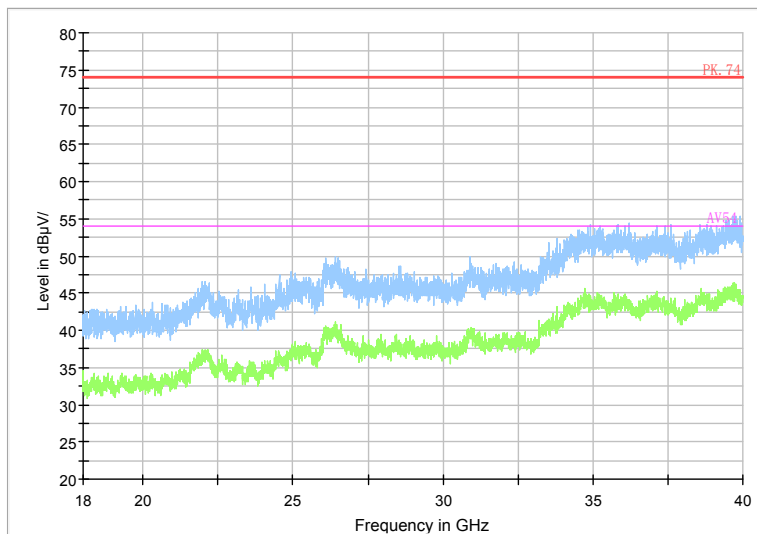

Full Spectrum

Frequency Range: 18GHz -40GHz  
Detector: Av mode and PK mode  
Modulation type: 802.11n(HT20)

Full Spectrum

Comment

Frequency Range: 30MHz -1GHz  
Detector: QP mode  
Test Mode: 802.11ac(VHT20)

Full Spectrum

Comment

Frequency Range: 1GHz -6GHz  
Detector: Av mode and PK mode  
Test Mode: 802.11ac(VHT20)

Full Spectrum

Preview Result 2-AVG    Preview Result 1-PK+    PK.74    AV54

Comment

Frequency Range: 6GHz -18GHz  
 Detector: Av mode and PK mode  
 Test Mode: 802.11ac(VHT20)

Full Spectrum

Frequency Range: 18GHz -40GHz  
 Detector: Av mode and PK mode  
 Test Mode: 802.11ac(VHT20)

Carrier frequency (MHz): 5600  
 Channel No.:120

Full Spectrum

Comment

Frequency Range: 30MHz -1GHz  
Detector: QP mode  
Test Mode: 802.11a