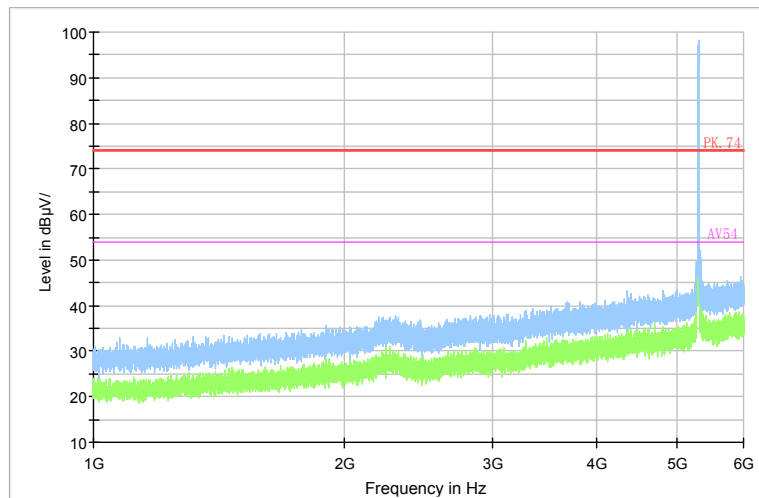

Full Spectrum

Preview Result 1-PK+    FCC PART15    Final\_Result QPK

Comment

Frequency Range: 30MHz -1GHz  
 Detector: QP mode  
 Test Mode: 802.11n(HT20)

Full Spectrum

Comment

Frequency Range: 1GHz -6GHz  
 Detector: Av mode and PK mode  
 Modulation type: 802.11n(HT20)

Full Spectrum

Preview Result 2-AVG    Preview Result 1-PK+    PK.74    AV54

Comment

Frequency Range: 6GHz -18GHz  
Detector: Av mode and PK mode  
Modulation type: 802.11n(HT20)

Full Spectrum

Frequency Range: 18GHz -40GHz  
Detector: Av mode and PK mode  
Modulation type: 802.11n(HT20)

Full Spectrum

Comment

Frequency Range: 30MHz -1GHz  
Detector: QP mode  
Test Mode: 802.11ac(VHT20)

Full Spectrum

Comment

Frequency Range: 1GHz -6GHz  
Detector: Av mode and PK mode  
Test Mode: 802.11ac(VHT20)