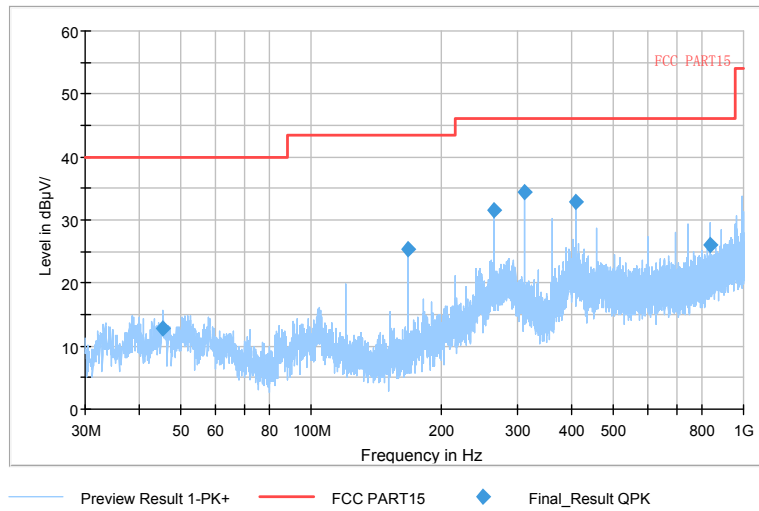

Full Spectrum

Comment

Frequency Range: 1GHz -6GHz  
Detector: Av mode and PK mode  
Test Mode: 802.11ac(VHT20)

Full Spectrum

Preview Result 2-AVG    Preview Result 1-PK+    PK.74    AV54

Comment

Frequency Range: 6GHz -18GHz  
 Detector: Av mode and PK mode  
 Test Mode: 802.11ac(VHT20)

Full Spectrum

Frequency Range: 18GHz -40GHz  
 Detector: Av mode and PK mode  
 Test Mode: 802.11ac(VHT20)

Carrier frequency (MHz): 5600  
 Channel No.:120

Full Spectrum

Comment

Frequency Range: 30MHz -1GHz  
Detector: QP mode  
Test Mode: 802.11a