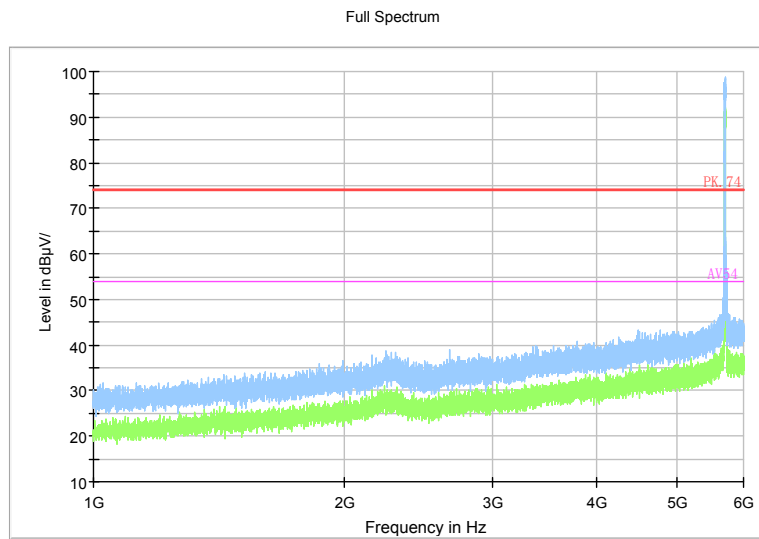

Full Spectrum

Comment

Frequency Range: 1GHz -6GHz  
 Detector: Av mode and PK mode  
 Test Mode: 802.11ac(VHT20)

Full Spectrum

Preview Result 2-AVG    Preview Result 1-PK+    PK.74    AV54

Comment

Frequency Range: 6GHz -18GHz  
 Detector: Av mode and PK mode  
 Test Mode: 802.11ac(VHT20)

Full Spectrum

Frequency Range: 18GHz -40GHz  
 Detector: Av mode and PK mode  
 Test Mode: 802.11ac(VHT20)

Carrier frequency (MHz): 5720  
Channel No.:144

Comment

Frequency Range: 30MHz -1GHz  
Detector: QP mode  
Test Mode: 802.11a

Comment

Frequency Range: 1GHz -6GHz  
Detector: Av mode and PK mode  
Modulation type: 802.11a