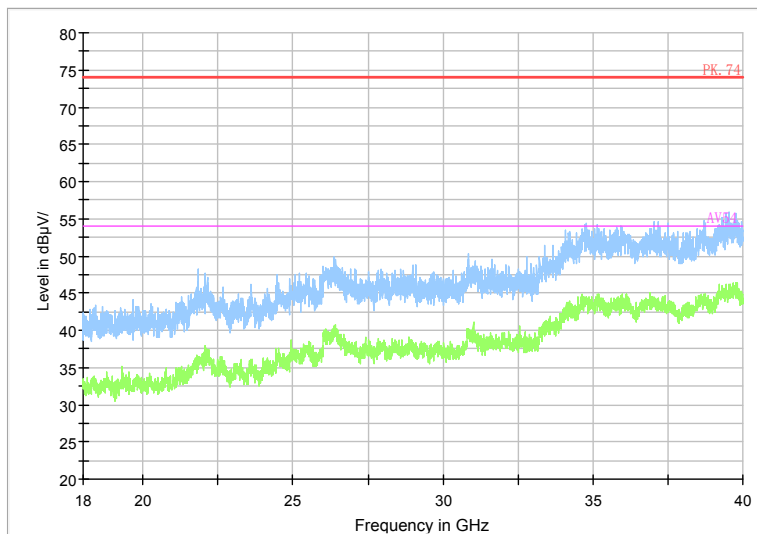

Full Spectrum

Comment

Frequency Range: 30MHz -1GHz  
Detector: QP mode  
Test Mode: 802.11ac(VHT20)

Full Spectrum

Comment

Frequency Range: 1GHz -6GHz  
Detector: Av mode and PK mode  
Test Mode: 802.11ac(VHT20)

Full Spectrum

Preview Result 2-AVG    Preview Result 1-PK+    PK.74    AV54

Comment

Frequency Range: 6GHz -18GHz  
Detector: Av mode and PK mode  
Test Mode: 802.11ac(VHT20)

Full Spectrum

Frequency Range: 18GHz -40GHz  
Detector: Av mode and PK mode  
Test Mode: 802.11ac(VHT20)

Carrier frequency (MHz): 5320

Channel No.:64

Comment

**Frequency Range: 30MHz -1GHz**  
**Detector: QP mode**  
**Test Mode: 802.11a**

Comment

**Frequency Range: 1GHz -6GHz**  
**Detector: Av mode and PK mode**  
**Modulation type: 802.11a**