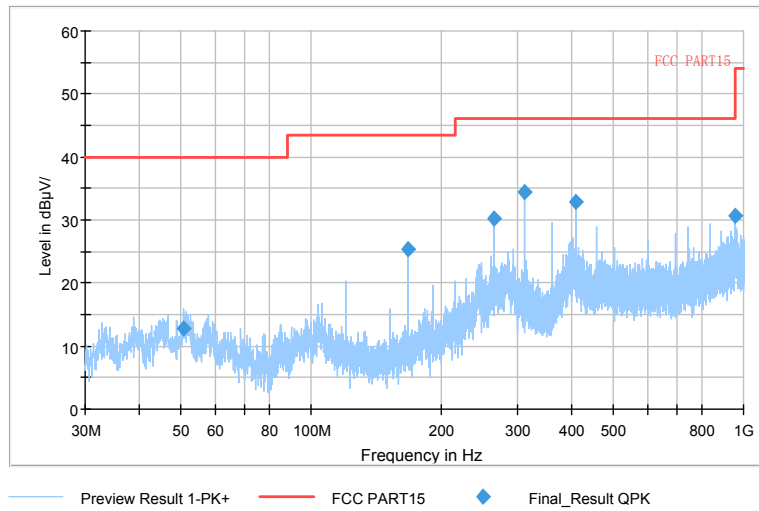

Full Spectrum

Comment

Frequency Range: 30MHz -1GHz
Detector: QP mode
Test Mode: 802.11ac(VHT20)