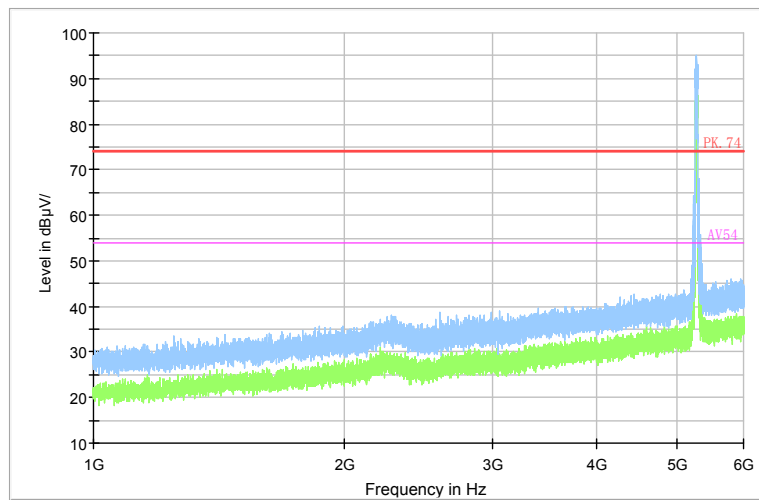

Full Spectrum

Comment

Frequency Range: 1GHz -6GHz
Detector: Av mode and PK mode
Test Mode: 802.11ac(VHT40)