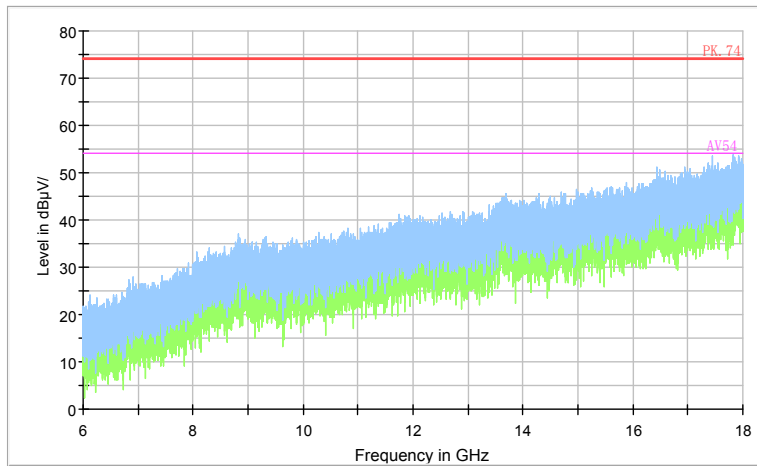

Full Spectrum

Preview Result 1-PK+    FCC PART15    Final\_Result QPK

Comment

Frequency Range: 30MHz -1GHz  
 Detector: QP mode  
 Test Mode: 802.11n(HT20)

Full Spectrum

Comment

Frequency Range: 1GHz -6GHz  
 Detector: Av mode and PK mode  
 Modulation type: 802.11n(HT20)

Full Spectrum

Preview Result 2-AVG    Preview Result 1-PK+    PK.74    AV54

Comment

Frequency Range: 6GHz -18GHz  
Detector: Av mode and PK mode  
Modulation type: 802.11n(HT20)

Full Spectrum

Frequency Range: 18GHz -40GHz  
Detector: Av mode and PK mode  
Modulation type: 802.11n(HT20)