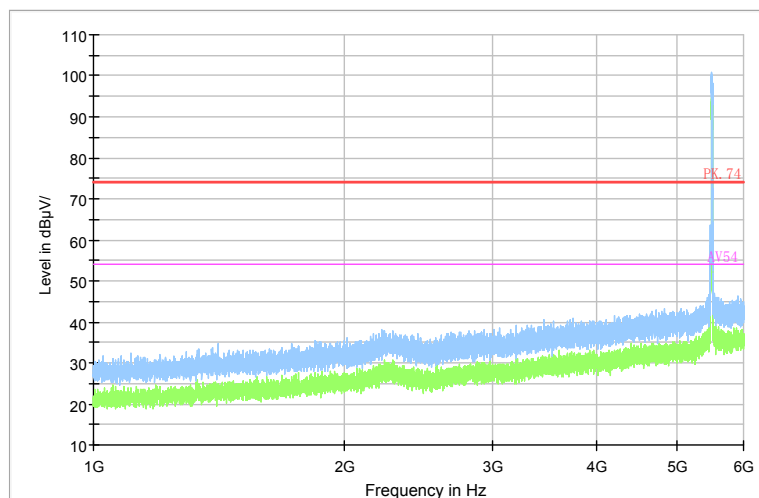

Full Spectrum

Preview Result 2-AVG    Preview Result 1-PK+    PK.74    AV54

Comment

Frequency Range: 6GHz -18GHz  
Detector: Av mode and PK mode  
Test Mode: 802.11ac(VHT80)

Full Spectrum

Frequency Range: 18GHz -40GHz  
Detector: Av mode and PK mode  
Test Mode: 802.11ac(VHT80)

Carrier frequency (MHz): 5500  
Channel No.:100

Full Spectrum

Preview Result 1-PK+    FCC PART15    Final\_Result QPK

Comment

Frequency Range: 30MHz -1GHz  
 Detector: QP mode  
 Test Mode: 802.11a

Full Spectrum

Comment

Frequency Range: 1GHz -6GHz  
 Detector: Av mode and PK mode  
 Modulation type: 802.11a

Full Spectrum

Preview Result 2-AVG    Preview Result 1-PK+    PK.74    AV54

Comment

Frequency Range: 6GHz -18GHz  
 Detector: Av mode and PK mode  
 Modulation type: 802.11a