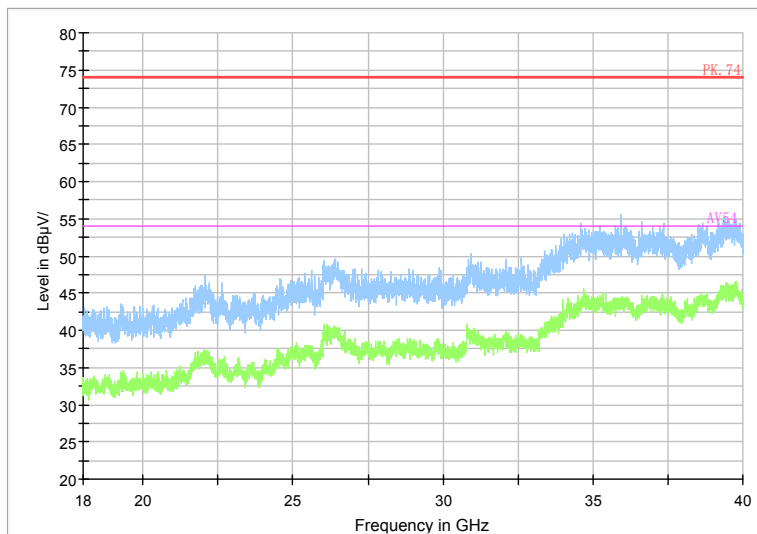

Full Spectrum

Comment

Frequency Range: 30MHz -1GHz  
Detector: QP mode  
Test Mode: 802.11ac(VHT20)

Full Spectrum

Comment

Frequency Range: 1GHz -6GHz  
Detector: Av mode and PK mode  
Test Mode: 802.11ac(VHT20)

Full Spectrum

Preview Result 2-AVG    Preview Result 1-PK+    PK.74    AV54

Comment

Frequency Range: 6GHz -18GHz  
 Detector: Av mode and PK mode  
 Test Mode: 802.11ac(VHT20)

Full Spectrum

Frequency Range: 18GHz -40GHz  
 Detector: Av mode and PK mode  
 Test Mode: 802.11ac(VHT20)

Carrier frequency (MHz): 5270  
 Channel No.:54

Full Spectrum

Frequency Range: 30MHz -1GHz  
Detector: QP mode  
Test Mode: 802.11n(HT40)

Full Spectrum

Frequency Range: 1GHz -6GHz  
Detector: Av mode and PK mode  
Modulation type: 802.11n(HT40)