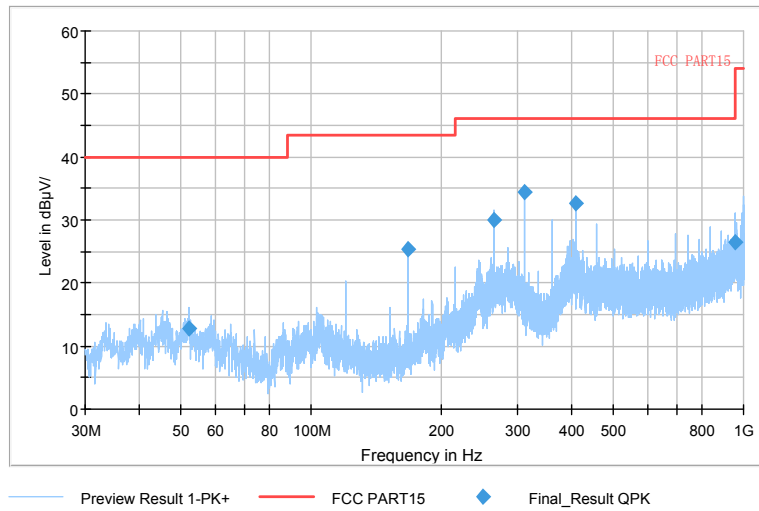

Full Spectrum

Comment

Frequency Range: 30MHz -1GHz
Detector: QP mode
Test Mode: 802.11n(HT20)