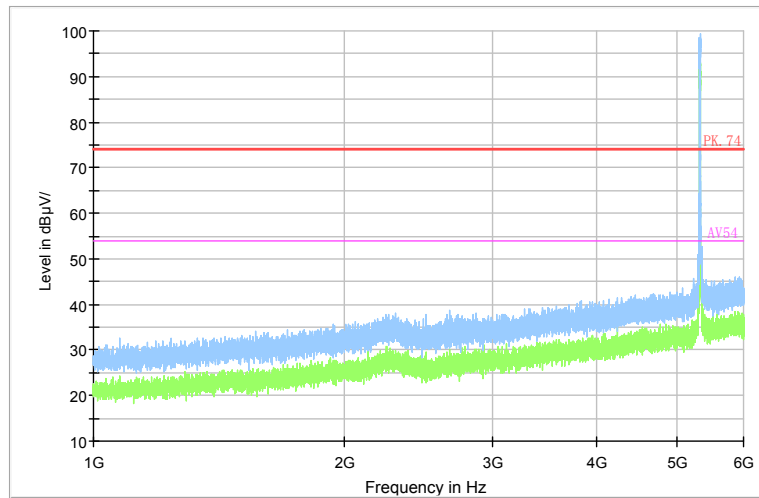

Full Spectrum

Preview Result 2-AVG    Preview Result 1-PK+    PK.74    AV54

Comment

Frequency Range: 6GHz -18GHz  
Detector: Av mode and PK mode  
Modulation type: 802.11a

Full Spectrum

Frequency Range: 18GHz -40GHz  
Detector: Av mode and PK mode  
Modulation type: 802.11a

Full Spectrum

Comment

Frequency Range: 30MHz -1GHz  
Detector: QP mode  
Test Mode: 802.11n(HT20)

Full Spectrum

Comment

Frequency Range: 1GHz -6GHz  
Detector: Av mode and PK mode  
Modulation type: 802.11n(HT20)