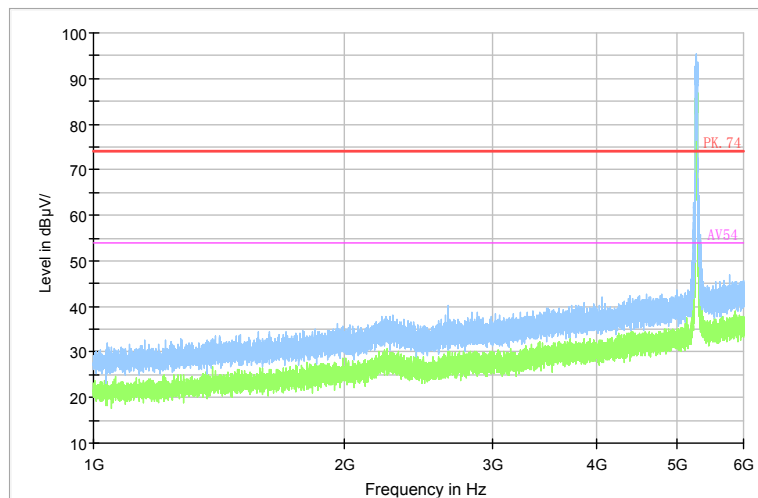

Full Spectrum

Preview Result 2-AVG    Preview Result 1-PK+    PK.74    AV54

Comment

Frequency Range: 6GHz -18GHz  
 Detector: Av mode and PK mode  
 Test Mode: 802.11ac(VHT20)

Full Spectrum

Frequency Range: 18GHz -40GHz  
 Detector: Av mode and PK mode  
 Test Mode: 802.11ac(VHT20)

Carrier frequency (MHz): 5270  
 Channel No.:54

Full Spectrum

Frequency Range: 30MHz -1GHz  
Detector: QP mode  
Test Mode: 802.11n(HT40)

Full Spectrum

Frequency Range: 1GHz -6GHz  
Detector: Av mode and PK mode  
Modulation type: 802.11n(HT40)