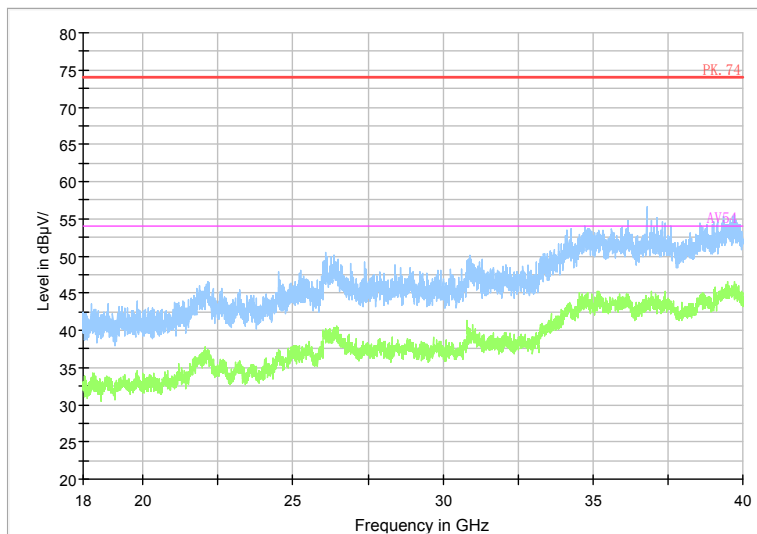

Full Spectrum

Comment

Frequency Range: 1GHz -6GHz  
 Detector: Av mode and PK mode  
 Test Mode: 802.11ac(VHT20)

Full Spectrum

Preview Result 2-AVG    Preview Result 1-PK+    PK.74    AV54

Comment

Frequency Range: 6GHz -18GHz  
 Detector: Av mode and PK mode  
 Test Mode: 802.11ac(VHT20)

Full Spectrum

Frequency Range: 18GHz -40GHz  
 Detector: Av mode and PK mode  
 Test Mode: 802.11ac(VHT20)

Carrier frequency (MHz): 5720  
Channel No.:144

Comment

Frequency Range: 30MHz -1GHz  
Detector: QP mode  
Test Mode: 802.11a