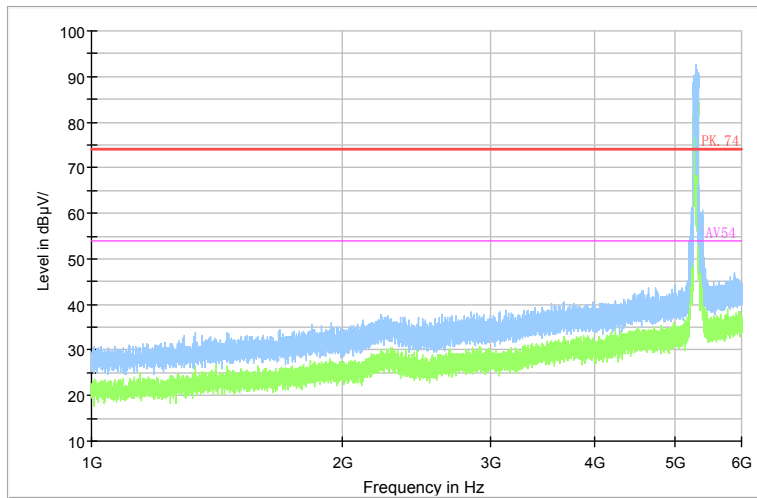

Full Spectrum

Frequency Range: 30MHz -1GHz  
Detector: QP mode  
Test Mode: 802.11ac(VHT40)

Full Spectrum

Frequency Range: 1GHz -6GHz  
Detector: Av mode and PK mode  
Test Mode: 802.11ac(VHT40)

Full Spectrum

Comment

Frequency Range: 6GHz -18GHz  
Detector: Av mode and PK mode  
Test Mode: 802.11ac(VHT40)

Full Spectrum

Frequency Range: 18GHz -40GHz  
Detector: Av mode and PK mode  
Test Mode: 802.11ac(VHT40)

Carrier frequency (MHz): 5290  
Channel No.:58

Full Spectrum

Comment

Frequency Range: 30MHz -1GHz  
Detector: QP mode  
Test Mode: 802.11ac(VHT80)

Full Spectrum

Comment

Frequency Range: 1GHz -6GHz  
Detector: Av mode and PK mode  
Test Mode: 802.11ac(VHT80)