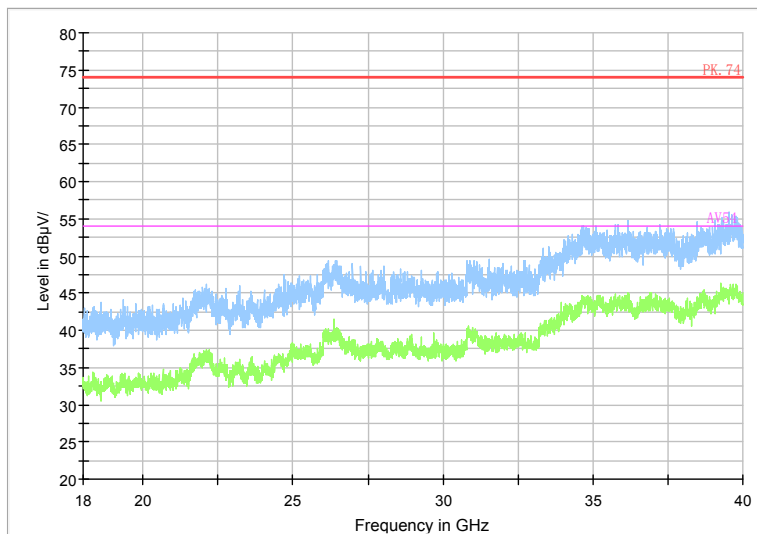

Carrier frequency (MHz): 5320

Channel No.:64

Comment

**Frequency Range: 30MHz -1GHz**  
**Detector: QP mode**  
**Test Mode: 802.11a**

Comment

**Frequency Range: 1GHz -6GHz**  
**Detector: Av mode and PK mode**  
**Modulation type: 802.11a**

Full Spectrum

Preview Result 2-AVG    Preview Result 1-PK+    PK.74    AV54

Comment

Frequency Range: 6GHz -18GHz  
Detector: Av mode and PK mode  
Modulation type: 802.11a

Full Spectrum

Frequency Range: 18GHz -40GHz  
Detector: Av mode and PK mode  
Modulation type: 802.11a

Full Spectrum

Comment

Frequency Range: 30MHz -1GHz  
Detector: QP mode  
Test Mode: 802.11n(HT20)

Full Spectrum

Comment

Frequency Range: 1GHz -6GHz  
Detector: Av mode and PK mode  
Modulation type: 802.11n(HT20)