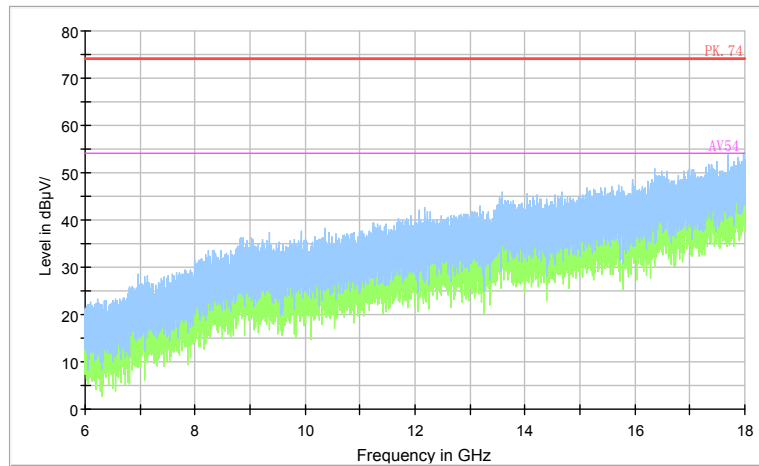

Comment

Frequency Range: 6GHz -18GHz  
Detector: Av mode and PK mode  
Test Mode: 802.11ac(VHT40)

Full Spectrum

Frequency Range: 18GHz -40GHz  
Detector: Av mode and PK mode  
Test Mode: 802.11ac(VHT40)

Carrier frequency (MHz): 5290  
Channel No.:58

Full Spectrum

Comment

Frequency Range: 30MHz -1GHz  
Detector: QP mode  
Test Mode: 802.11ac(VHT80)

Full Spectrum

Comment

Frequency Range: 1GHz -6GHz  
Detector: Av mode and PK mode  
Test Mode: 802.11ac(VHT80)

Full Spectrum

Preview Result 2-AVG    Preview Result 1-PK+    PK.74    AV54

Comment

Frequency Range: 6GHz -18GHz  
Detector: Av mode and PK mode  
Test Mode: 802.11ac(VHT80)

Full Spectrum

Frequency Range: 18GHz -40GHz  
Detector: Av mode and PK mode  
Test Mode: 802.11ac(VHT80)