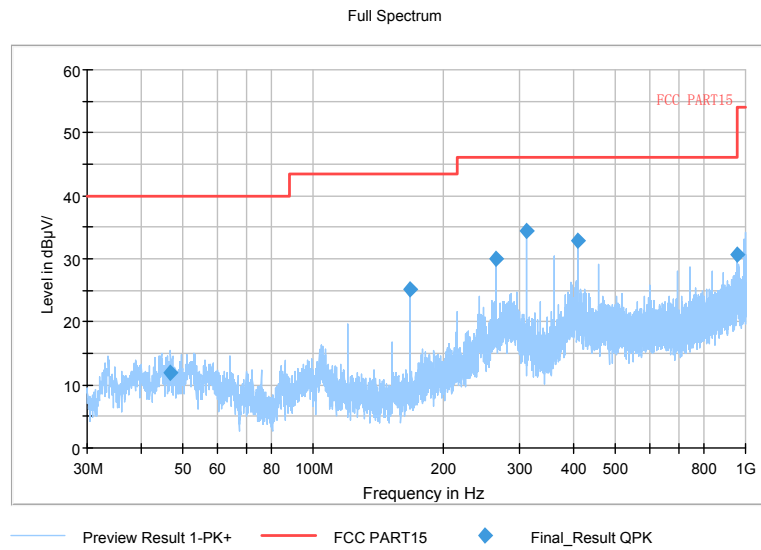

Channel No.:62

Comment

Frequency Range: 30MHz -1GHz
Detector: QP mode
Test Mode: 802.11n(HT40)