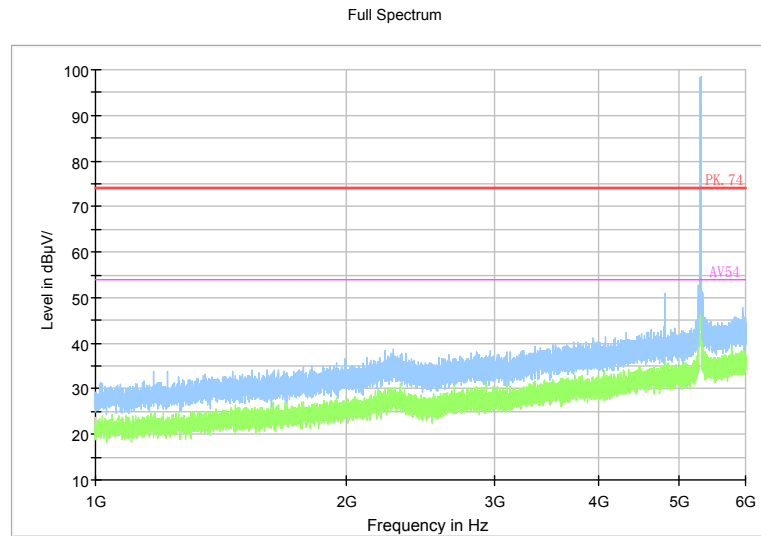

Channel No.:60

Comment

**Frequency Range: 30MHz -1GHz**  
**Detector: QP mode**  
**Test Mode: 802.11a**

Comment

**Frequency Range: 1GHz -6GHz**  
**Detector: Av mode and PK mode**  
**Modulation type: 802.11a**

Full Spectrum

Preview Result 2-AVG    Preview Result 1-PK+    PK.74    AV54

Comment

Frequency Range: 6GHz -18GHz  
Detector: Av mode and PK mode  
Modulation type: 802.11a

Full Spectrum

Frequency Range: 18GHz -40GHz  
Detector: Av mode and PK mode  
Modulation type: 802.11a