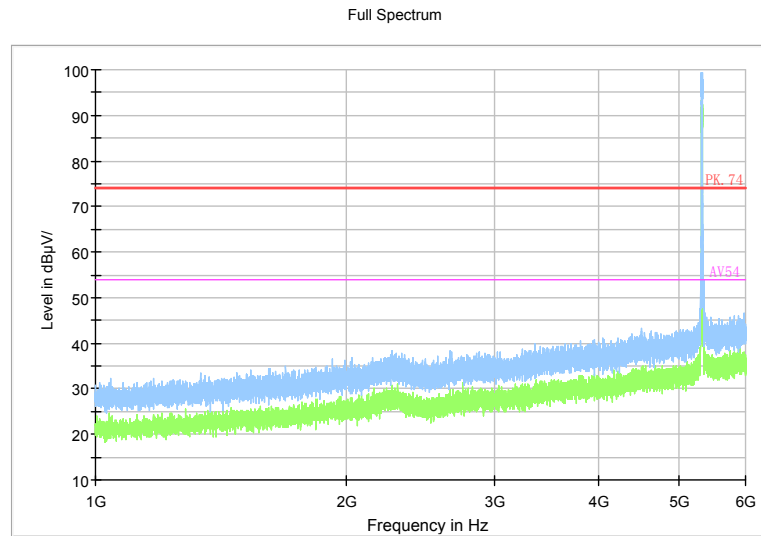

Comment

Frequency Range: 1GHz -6GHz
Detector: Av mode and PK mode
Modulation type: 802.11a