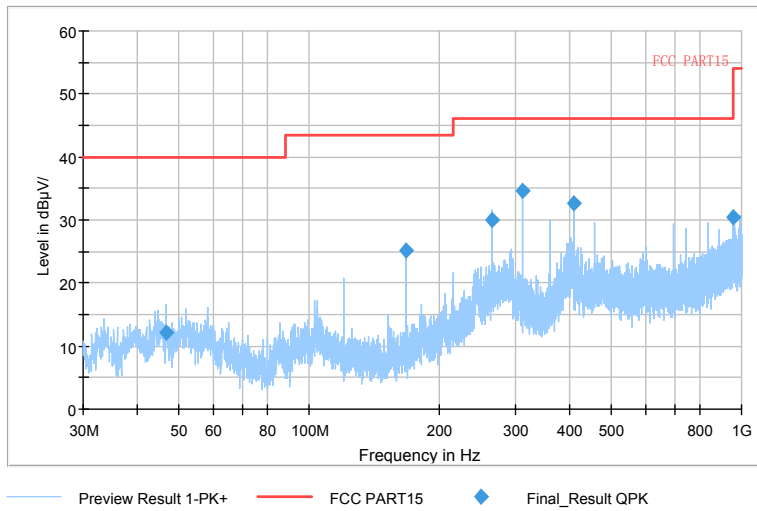

Full Spectrum

Preview Result 2-AVG Preview Result 1-PK+ PK.74 AV54

Comment

Frequency Range: 6GHz -18GHz
Detector: Av mode and PK mode
Test Mode: 802.11ac(VHT80)

Full Spectrum

Frequency Range: 18GHz -40GHz
Detector: Av mode and PK mode
Test Mode: 802.11ac(VHT80)

Carrier frequency (MHz): 5690
Channel No.:138

Full Spectrum

Comment

Frequency Range: 30MHz -1GHz
 Detector: QP mode
 Test Mode: 802.11ac(VHT80)

Full Spectrum

Comment

Frequency Range: 1GHz -6GHz
 Detector: Av mode and PK mode
 Test Mode: 802.11ac(VHT80)