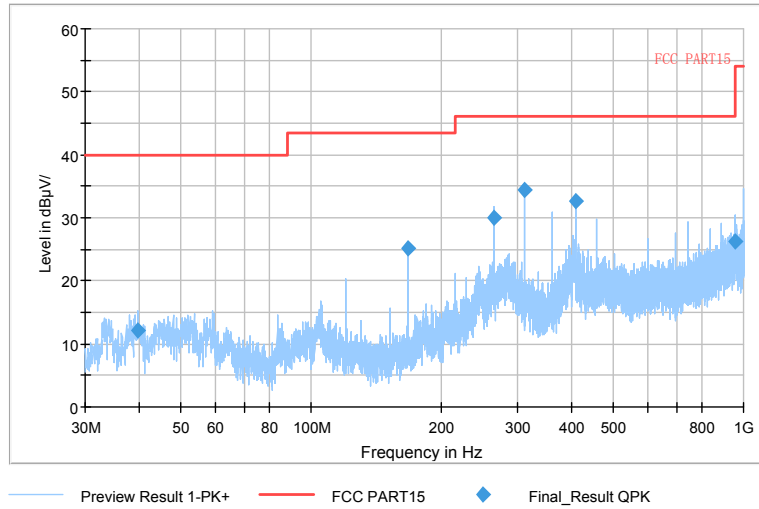

Full Spectrum

Preview Result 2-AVG Preview Result 1-PK+ PK.74 AV54

Comment

Frequency Range: 6GHz -18GHz
Detector: Av mode and PK mode
Test Mode: 802.11ac(VHT80)

Full Spectrum

Frequency Range: 18GHz -40GHz
Detector: Av mode and PK mode
Test Mode: 802.11ac(VHT80)

Carrier frequency (MHz): 5610

Channel No.:122

Full Spectrum

Comment

Frequency Range: 30MHz -1GHz
Detector: QP mode
Test Mode: 802.11ac(VHT80)

Full Spectrum

Comment

Frequency Range: 1GHz -6GHz
Detector: Av mode and PK mode
Test Mode: 802.11ac(VHT80)