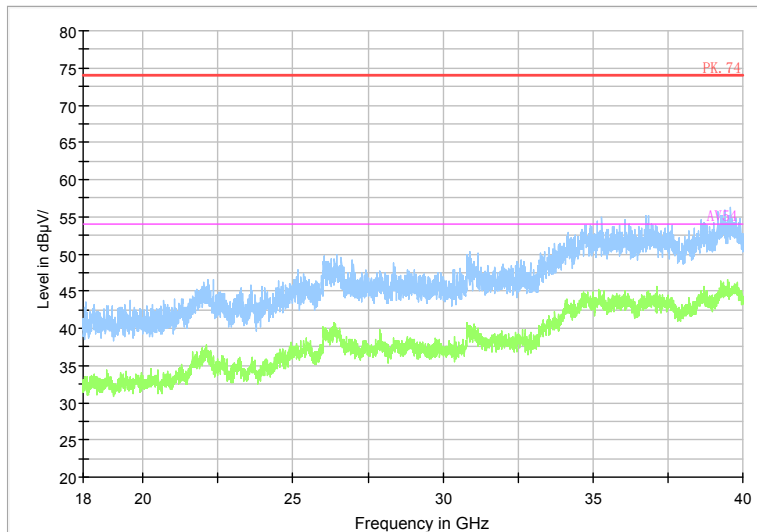

Frequency Range: 18GHz -40GHz
 Detector: Av mode and PK mode
 Test Mode: 802.11ac(VHT40)

Carrier frequency (MHz): 5775

Channel No.:155

Full Spectrum

Comment

Frequency Range: 30MHz -1GHz
Detector: QP mode
Test Mode: 802.11ac(VHT80)

Full Spectrum

Comment

Frequency Range: 1GHz -6GHz
Detector: Av mode and PK mode
Test Mode: 802.11ac(VHT80)

Full Spectrum

Preview Result 2-AVG Preview Result 1-PK+ PK.74 AV54

Comment

Frequency Range: 6GHz -18GHz
 Detector: Av mode and PK mode
 Test Mode: 802.11ac(VHT80)

Full Spectrum

Frequency Range: 18GHz -40GHz
 Detector: Av mode and PK mode
 Test Mode: 802.11ac(VHT80)

AC Power line Conducted Emission

A “reference path loss” Corr.(dB) is established and the $L_{cable}+ATT+VDF$ is the attenuation of “reference path loss”, and including the cable loss, the attenuation of the attenuator, the voltage division factor of AMN.