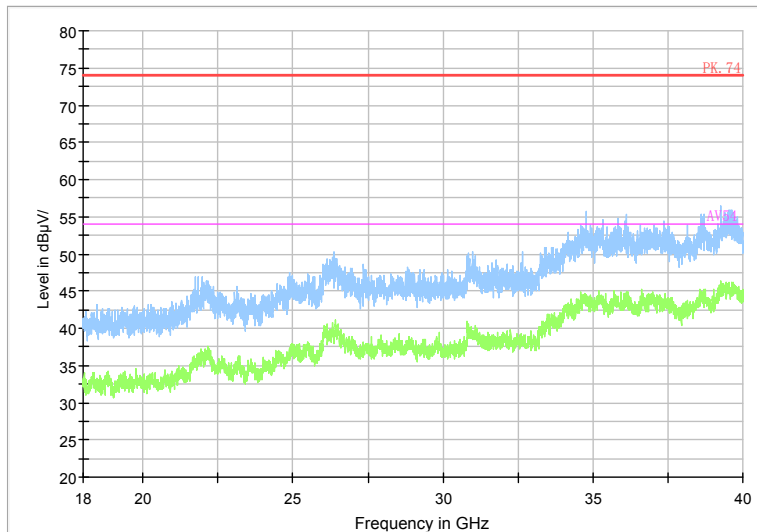

Full Spectrum

Preview Result 2-AVG Preview Result 1-PK+ PK.74 AV54

Comment

Frequency Range: 6GHz -18GHz
Detector: Av mode and PK mode
Test Mode: 802.11ac(VHT80)

Full Spectrum

Frequency Range: 18GHz -40GHz
Detector: Av mode and PK mode
Test Mode: 802.11ac(VHT80)

Carrier frequency (MHz): 5610

Channel No.:122

Full Spectrum

Comment

Frequency Range: 30MHz -1GHz
Detector: QP mode
Test Mode: 802.11ac(VHT80)

Full Spectrum

Comment

Frequency Range: 1GHz -6GHz
Detector: Av mode and PK mode
Test Mode: 802.11ac(VHT80)