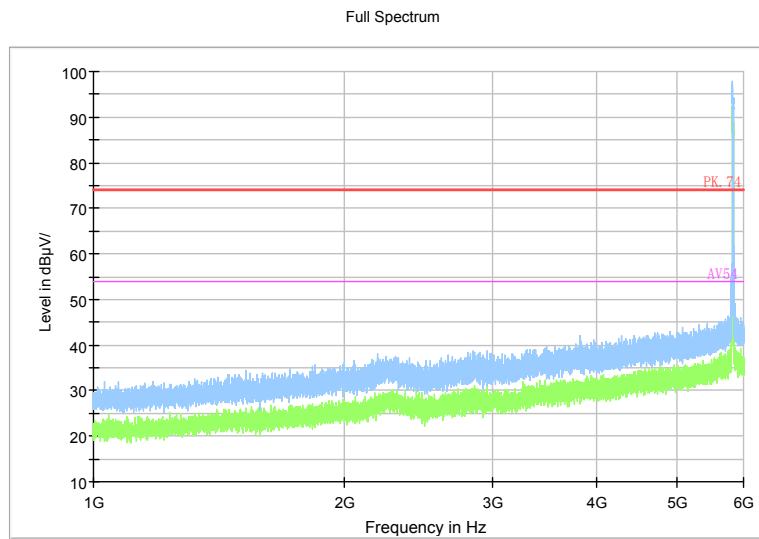

Full Spectrum

Frequency Range: 18GHz -40GHz
 Detector: Av mode and PK mode
 Test Mode: 802.11ac(VHT20)

Carrier frequency (MHz): 5825
 Channel No.:165

Comment

Frequency Range: 30MHz -1GHz
 Detector: QP mode
 Test Mode: 802.11a

Comment

Frequency Range: 1GHz -6GHz
 Detector: Av mode and PK mode
 Modulation type: 802.11a

Full Spectrum

Preview Result 2-AVG Preview Result 1-PK+ PK.74 AV54

Comment

Frequency Range: 6GHz -18GHz
 Detector: Av mode and PK mode
 Modulation type: 802.11a