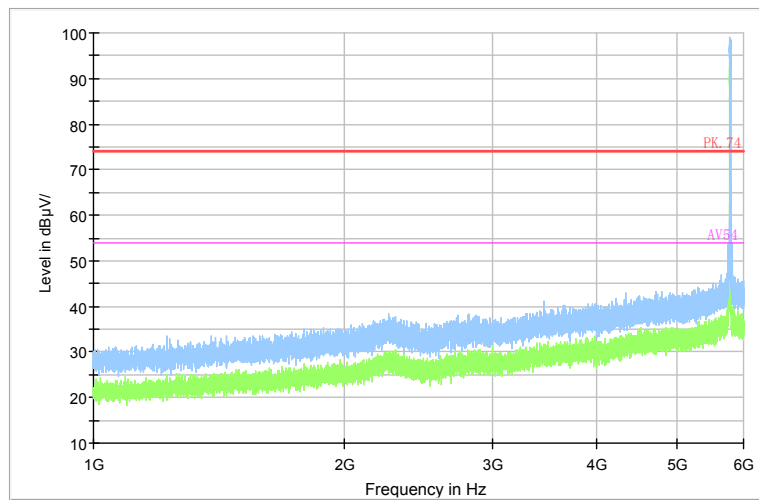

Frequency Range: 1GHz -6GHz
Detector: Av mode and PK mode
Modulation type: 802.11a

Full Spectrum

Preview Result 2-AVG Preview Result 1-PK+ PK.74 AV54

Comment

Frequency Range: 6GHz -18GHz
 Detector: Av mode and PK mode
 Modulation type: 802.11a

Full Spectrum

Frequency Range: 18GHz -40GHz
 Detector: Av mode and PK mode
 Modulation type: 802.11a

Full Spectrum

Comment

Frequency Range: 30MHz -1GHz
 Detector: QP mode
 Test Mode: 802.11n(HT20)

Full Spectrum

Comment

Frequency Range: 1GHz -6GHz
 Detector: Av mode and PK mode
 Modulation type: 802.11n(HT20)

Full Spectrum

Preview Result 2-AVG Preview Result 1-PK+ PK.74 AV54

Comment

Frequency Range: 6GHz -18GHz
Detector: Av mode and PK mode
Modulation type: 802.11n(HT20)