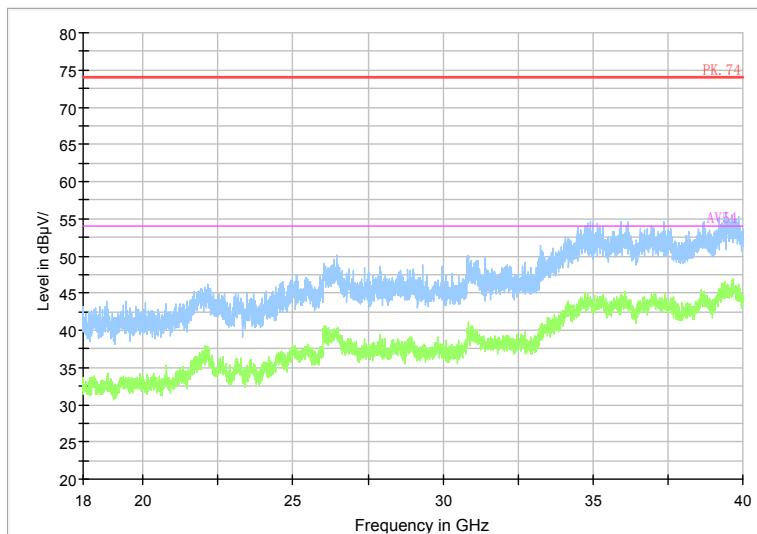

Carrier frequency (MHz): 5690
Channel No.:138

Full Spectrum

Comment

Frequency Range: 30MHz -1GHz
 Detector: QP mode
 Test Mode: 802.11ac(VHT80)

Full Spectrum

Comment

Frequency Range: 1GHz -6GHz
 Detector: Av mode and PK mode
 Test Mode: 802.11ac(VHT80)

Full Spectrum

Preview Result 2-AVG Preview Result 1-PK+ PK.74 AV54

Comment

Frequency Range: 6GHz -18GHz
Detector: Av mode and PK mode
Test Mode: 802.11ac(VHT80)

Full Spectrum

Frequency Range: 18GHz -40GHz
Detector: Av mode and PK mode
Test Mode: 802.11ac(VHT80)

Carrier frequency (MHz): 5745

Channel No.:149

Comment

Frequency Range: 30MHz -1GHz
 Detector: QP mode
 Test Mode: 802.11a

Comment

Frequency Range: 1GHz -6GHz
 Detector: Av mode and PK mode
 Modulation type: 802.11a