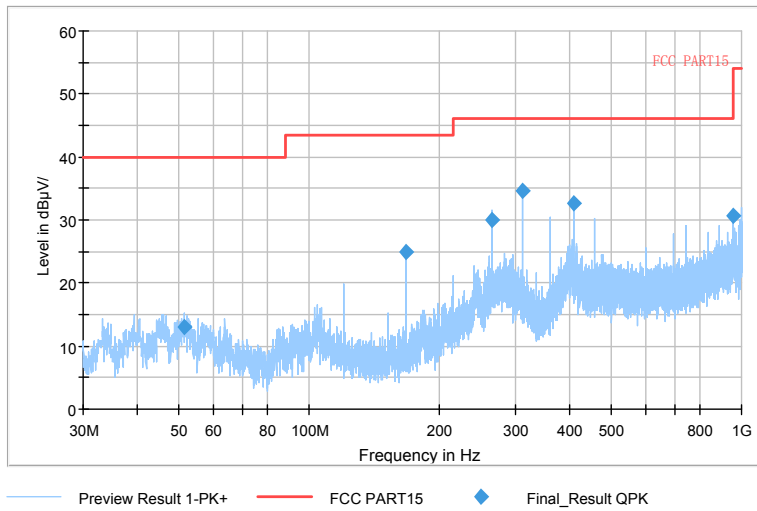

Full Spectrum

Comment

Frequency Range: 30MHz -1GHz
Detector: QP mode
Test Mode: 802.11n(HT40)