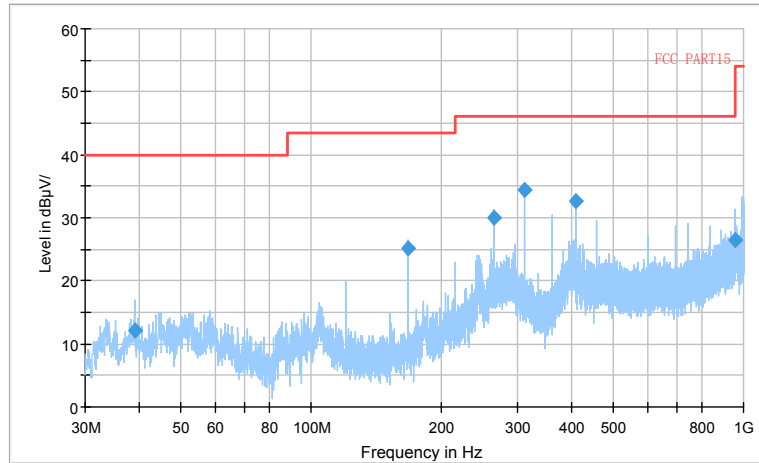

Channel No.:157

Full Spectrum

Preview Result 1-PK+   FCC PART15   Final_Result QPK

Comment

Frequency Range: 30MHz -1GHz
Detector: QP mode
Test Mode: 802.11a