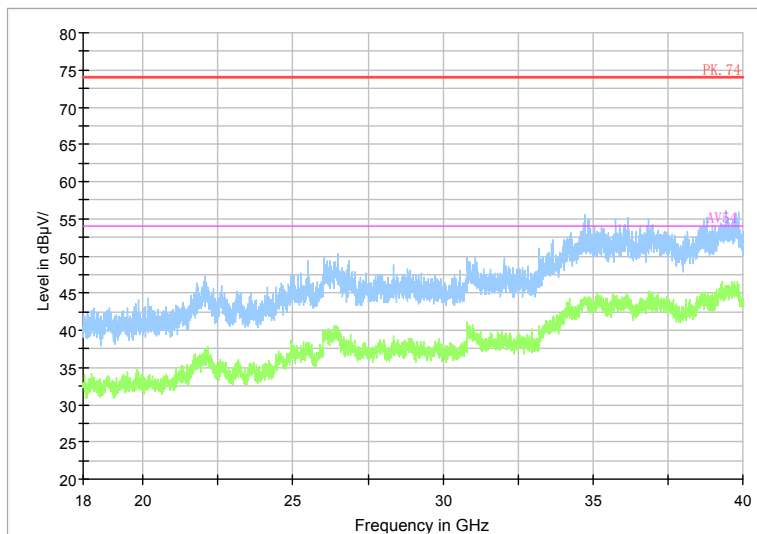

Full Spectrum

Preview Result 2-AVG Preview Result 1-PK+ PK.74 AV54

Comment

Frequency Range: 6GHz -18GHz
 Detector: Av mode and PK mode
 Modulation type: 802.11n(HT20)

Full Spectrum

Frequency Range: 18GHz -40GHz
 Detector: Av mode and PK mode
 Modulation type: 802.11n(HT20)

Full Spectrum

Comment

Frequency Range: 30MHz -1GHz
Detector: QP mode
Test Mode: 802.11ac(VHT20)

Full Spectrum

Comment

Frequency Range: 1GHz -6GHz
Detector: Av mode and PK mode
Test Mode: 802.11ac(VHT20)

Full Spectrum

Preview Result 2-AVG Preview Result 1-PK+ PK.74 AV54

Comment

Frequency Range: 6GHz -18GHz
Detector: Av mode and PK mode
Test Mode: 802.11ac(VHT20)

Full Spectrum

Frequency Range: 18GHz -40GHz
Detector: Av mode and PK mode
Test Mode: 802.11ac(VHT20)