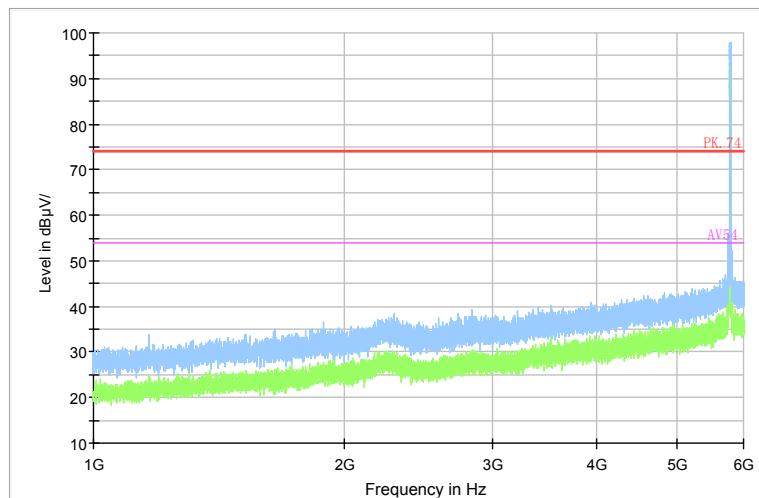

Comment

Frequency Range: 1GHz -6GHz
 Detector: Av mode and PK mode
 Modulation type: 802.11n(HT20)

Full Spectrum

Preview Result 2-AVG Preview Result 1-PK+ PK.74 AV54

Comment

Frequency Range: 6GHz -18GHz
Detector: Av mode and PK mode
Modulation type: 802.11n(HT20)

Full Spectrum

Frequency Range: 18GHz -40GHz
Detector: Av mode and PK mode
Modulation type: 802.11n(HT20)

Full Spectrum

Comment

Frequency Range: 30MHz -1GHz
 Detector: QP mode
 Test Mode: 802.11ac(VHT20)

Full Spectrum

Comment

Frequency Range: 1GHz -6GHz
 Detector: Av mode and PK mode
 Test Mode: 802.11ac(VHT20)

Full Spectrum

Preview Result 2-AVG Preview Result 1-PK+ PK.74 AV54

Comment

Frequency Range: 6GHz -18GHz
 Detector: Av mode and PK mode
 Test Mode: 802.11ac(VHT20)