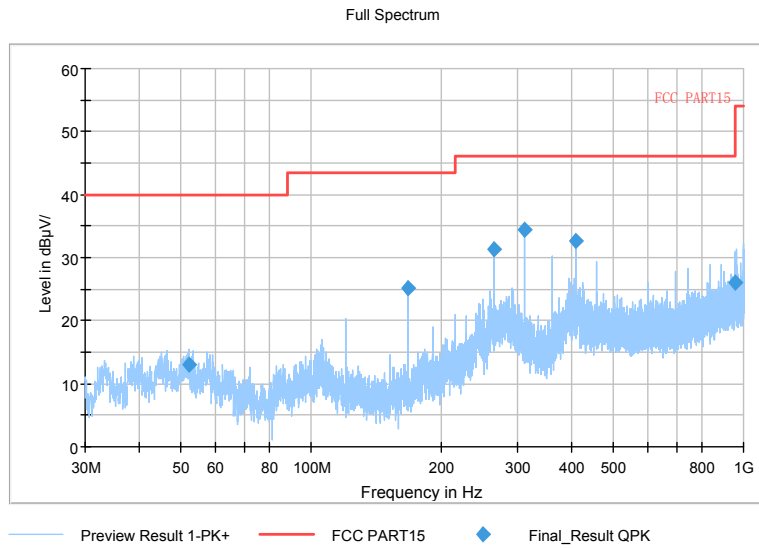

Carrier frequency (MHz): 5825
Channel No.:165

Comment

Frequency Range: 30MHz -1GHz
Detector: QP mode
Test Mode: 802.11a