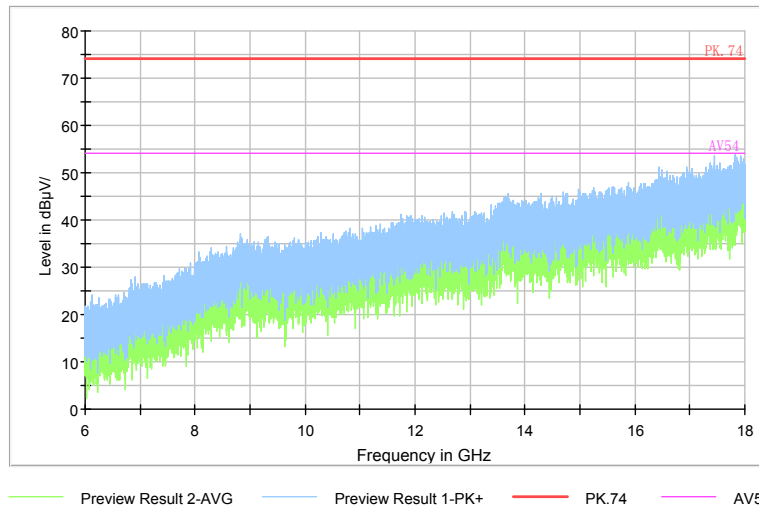

Full Spectrum

Comment

Frequency Range: 1GHz -6GHz
 Detector: Av mode and PK mode
 Modulation type: 802.11n(HT40)

Full Spectrum

Preview Result 2-AVG Preview Result 1-PK+ PK.74 AV54

Comment

Frequency Range: 6GHz -18GHz
Detector: Av mode and PK mode
Modulation type: 802.11n(HT40)

Full Spectrum

Frequency Range: 18GHz -40GHz
Detector: Av mode and PK mode
Modulation type: 802.11n(HT40)

Full Spectrum

Comment

Frequency Range: 30MHz -1GHz
Detector: QP mode
Test Mode: 802.11ac(VHT40)

Full Spectrum

Comment

Frequency Range: 1GHz -6GHz
Detector: Av mode and PK mode
Test Mode: 802.11ac(VHT40)

Full Spectrum

Comment

Frequency Range: 6GHz -18GHz
 Detector: Av mode and PK mode
 Test Mode: 802.11ac(VHT40)

Full Spectrum