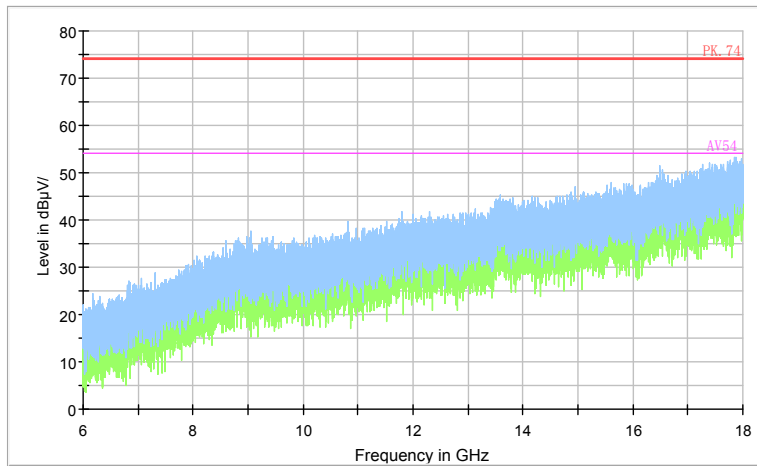

Full Spectrum

Preview Result 2-AVG   Preview Result 1-PK+   PK.74   AV54

Comment

Frequency Range: 6GHz -18GHz
Detector: Av mode and PK mode
Modulation type: 802.11n(HT40)