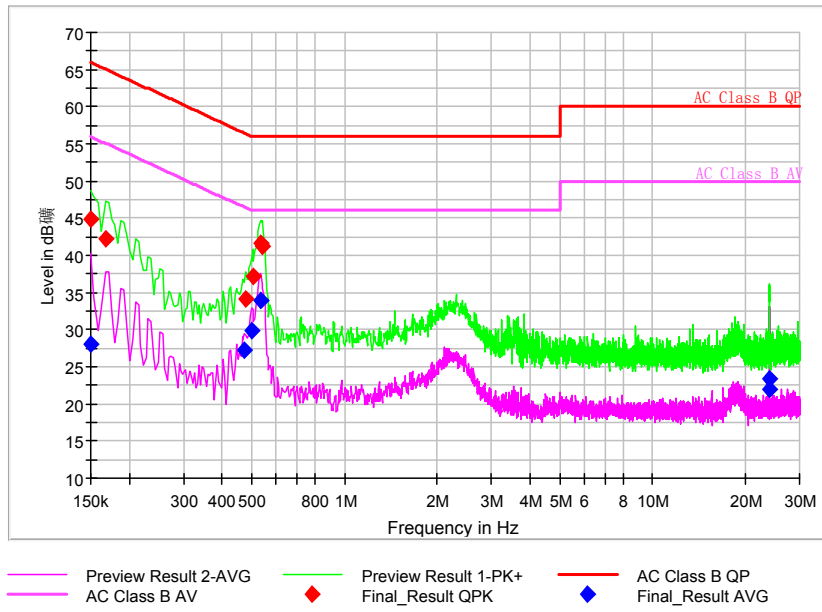

AC Power line Conducted Emission

A “reference path loss” Corr.(dB) is established and the $L_{cable}+ATT+VDF$ is the attenuation of “reference path loss”, and including the cable loss, the attenuation of the attenuator, the voltage division factor of AMN.

The measurement results are obtained as described below:

$$P_{result}=P_{mea}+ Corr.(dB)$$

Sample calculation: $(28.00 \text{ dB}\mu\text{V}) = (-1.7 \text{ dB}\mu\text{V}) + (29.7\text{dB})$, the corresponding frequency is 0.150000MHz.

Comment
L+N Line