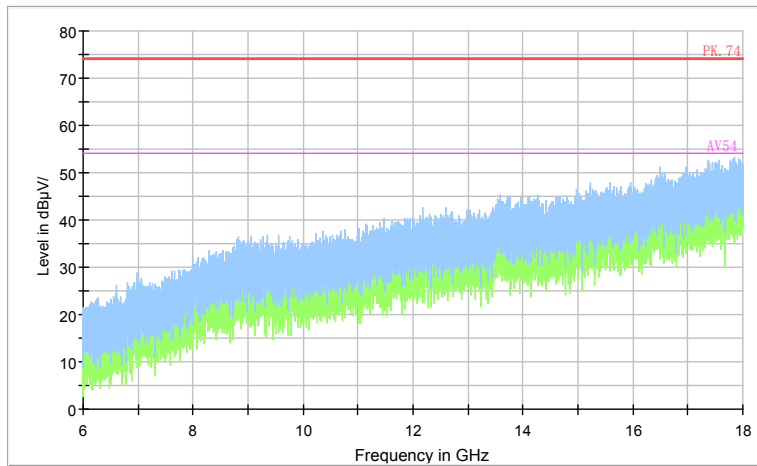

Full Spectrum

Comment

Frequency Range: 30MHz -1GHz
Detector: QP mode
Test Mode: 802.11ac(VHT20)

Full Spectrum

Comment

Frequency Range: 1GHz -6GHz
Detector: Av mode and PK mode
Test Mode: 802.11ac(VHT20)

Full Spectrum

Preview Result 2-AVG Preview Result 1-PK+ PK.74 AV54

Comment

Frequency Range: 6GHz -18GHz
Detector: Av mode and PK mode
Test Mode: 802.11ac(VHT20)

Full Spectrum

Frequency Range: 18GHz -40GHz
Detector: Av mode and PK mode
Test Mode: 802.11ac(VHT20)