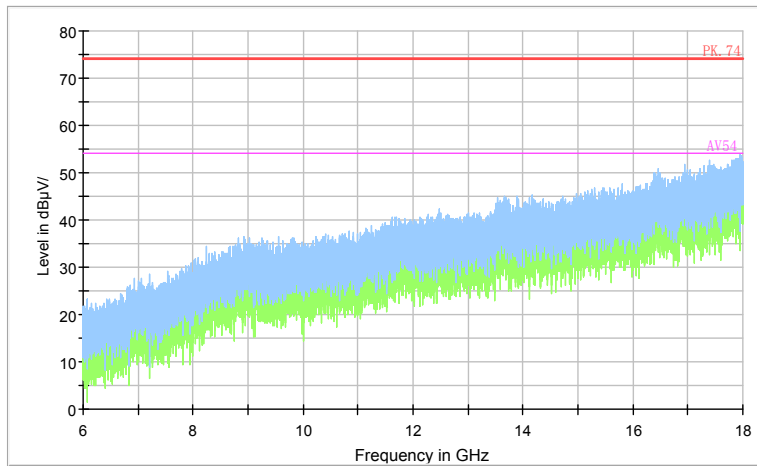

Full Spectrum

Preview Result 2-AVG Preview Result 1-PK+ PK.74 AV54

Comment

Frequency Range: 6GHz -18GHz
Detector: Av mode and PK mode
Test Mode: 802.11ac(VHT80)

Full Spectrum

Frequency Range: 18GHz -40GHz
Detector: Av mode and PK mode
Test Mode: 802.11ac(VHT80)

Carrier frequency (MHz): 5610

Channel No.:122

Full Spectrum

Comment

Frequency Range: 30MHz -1GHz
Detector: QP mode
Test Mode: 802.11ac(VHT80)

Full Spectrum

Comment

Frequency Range: 1GHz -6GHz
Detector: Av mode and PK mode
Test Mode: 802.11ac(VHT80)