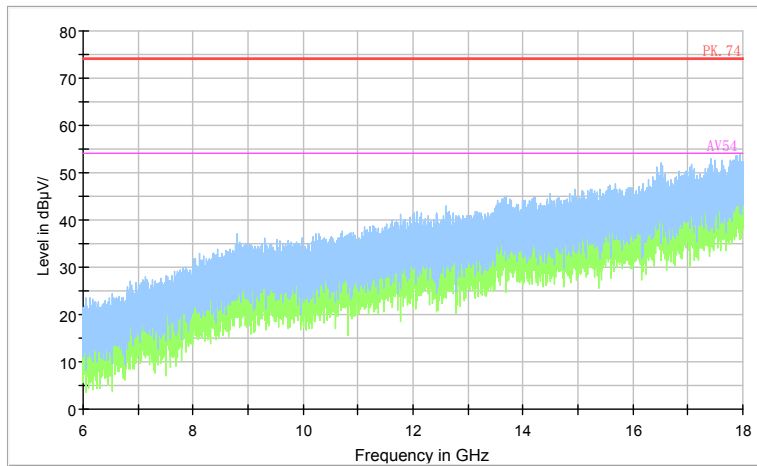

Full Spectrum

Frequency Range: 18GHz -40GHz
 Detector: Av mode and PK mode
 Modulation type: 802.11n(HT20)

Full Spectrum

Frequency Range: 30MHz -1GHz
Detector: QP mode
Test Mode: 802.11ac(VHT20)

Full Spectrum

Frequency Range: 1GHz -6GHz
Detector: Av mode and PK mode
Test Mode: 802.11ac(VHT20)

Full Spectrum

Preview Result 2-AVG Preview Result 1-PK+ PK.74 AV54

Comment

Frequency Range: 6GHz -18GHz
Detector: Av mode and PK mode
Test Mode: 802.11ac(VHT20)