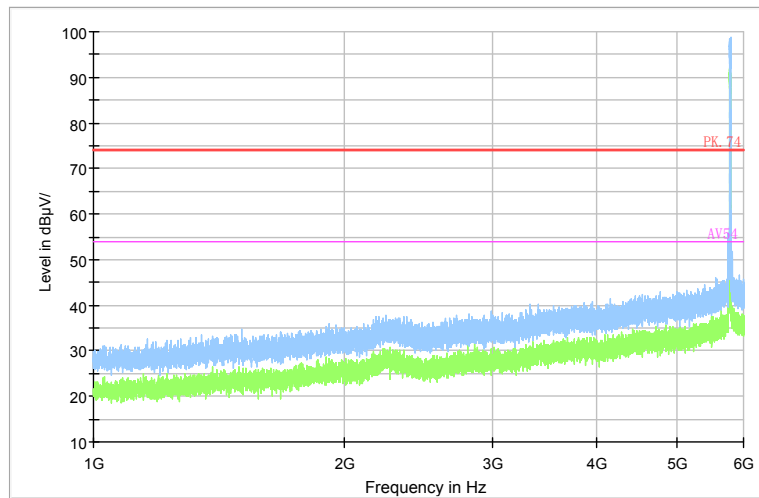

Preview Result 2-AVG Preview Result 1-PK+ PK.74 AV54

Comment

Frequency Range: 6GHz -18GHz
Detector: Av mode and PK mode
Test Mode: 802.11ac(VHT20)

Full Spectrum

Frequency Range: 18GHz -40GHz
Detector: Av mode and PK mode
Test Mode: 802.11ac(VHT20)

Carrier frequency (MHz): 5785

Channel No.:157

Full Spectrum

Preview Result 1-PK+ FCC PART15 Final_Result QPK

Comment

Frequency Range: 30MHz -1GHz
Detector: QP mode
Test Mode: 802.11a

Full Spectrum

Comment

Frequency Range: 1GHz -6GHz
Detector: Av mode and PK mode
Modulation type: 802.11a

Full Spectrum

Preview Result 2-AVG Preview Result 1-PK+ PK.74 AV54

Comment

Frequency Range: 6GHz -18GHz
 Detector: Av mode and PK mode
 Modulation type: 802.11a