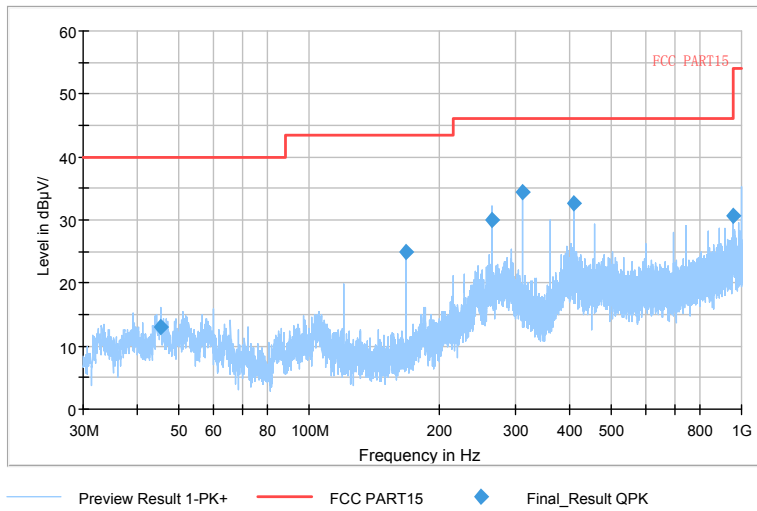

Full Spectrum

Comment

Frequency Range: 30MHz -1GHz
Detector: QP mode
Test Mode: 802.11n(HT20)