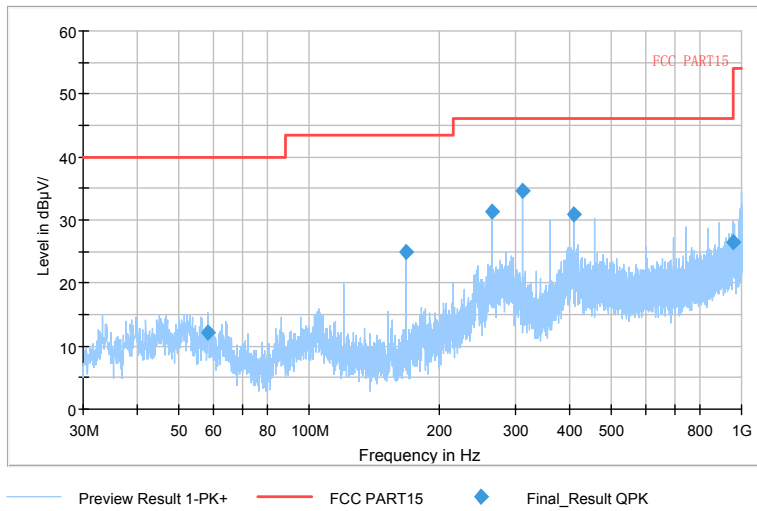

Full Spectrum

Comment

Frequency Range: 30MHz -1GHz
Detector: QP mode
Test Mode: 802.11ac(VHT40)