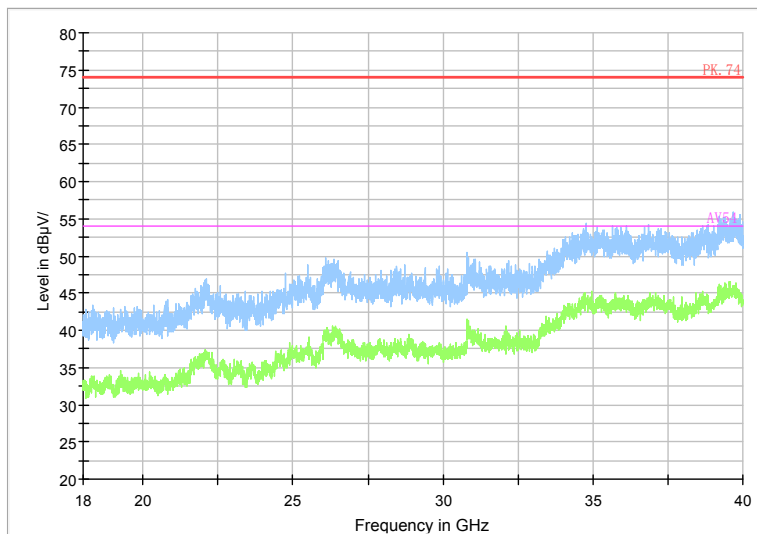

Frequency Range: 1GHz -6GHz
Detector: Av mode and PK mode
Modulation type: 802.11a

Full Spectrum

Preview Result 2-AVG Preview Result 1-PK+ PK.74 AV54

Comment

Frequency Range: 6GHz -18GHz
 Detector: Av mode and PK mode
 Modulation type: 802.11a

Full Spectrum

Frequency Range: 18GHz -40GHz
 Detector: Av mode and PK mode
 Modulation type: 802.11a

Full Spectrum

Comment

Frequency Range: 30MHz -1GHz
 Detector: QP mode
 Test Mode: 802.11n(HT20)

Full Spectrum