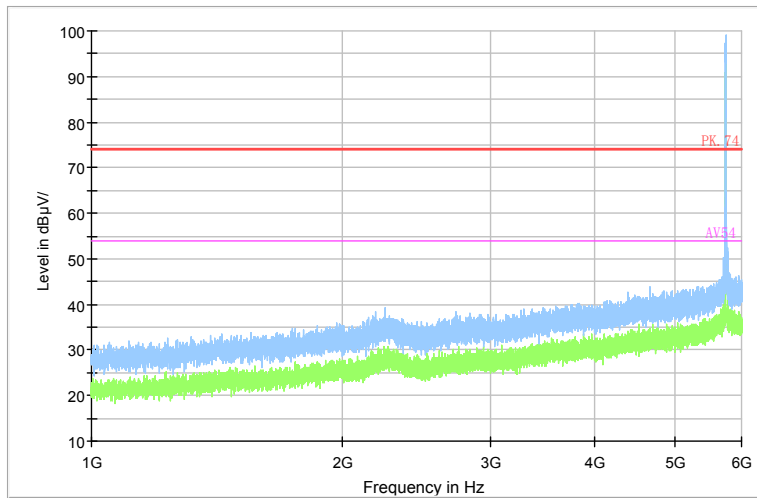

Full Spectrum

Preview Result 2-AVG Preview Result 1-PK+ PK.74 AV54

Comment

Frequency Range: 6GHz -18GHz
 Detector: Av mode and PK mode
 Modulation type: 802.11a

Full Spectrum

Frequency Range: 18GHz -40GHz
 Detector: Av mode and PK mode
 Modulation type: 802.11a

Full Spectrum

Comment

Frequency Range: 30MHz -1GHz
 Detector: QP mode
 Test Mode: 802.11n(HT20)

Full Spectrum

Comment

Frequency Range: 1GHz -6GHz
 Detector: Av mode and PK mode
 Modulation type: 802.11n(HT20)