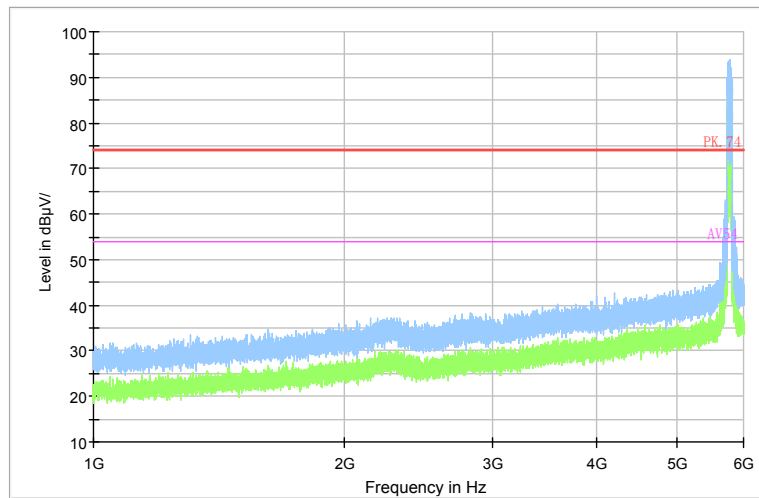

Frequency Range: 18GHz -40GHz
 Detector: Av mode and PK mode
 Test Mode: 802.11ac(VHT40)

Carrier frequency (MHz): 5775

Channel No.:155

Full Spectrum

Comment

Frequency Range: 30MHz -1GHz
Detector: QP mode
Test Mode: 802.11ac(VHT80)

Full Spectrum

Comment

Frequency Range: 1GHz -6GHz
Detector: Av mode and PK mode
Test Mode: 802.11ac(VHT80)

Full Spectrum

Preview Result 2-AVG Preview Result 1-PK+ PK.74 AV54

Comment

Frequency Range: 6GHz -18GHz
 Detector: Av mode and PK mode
 Test Mode: 802.11ac(VHT80)