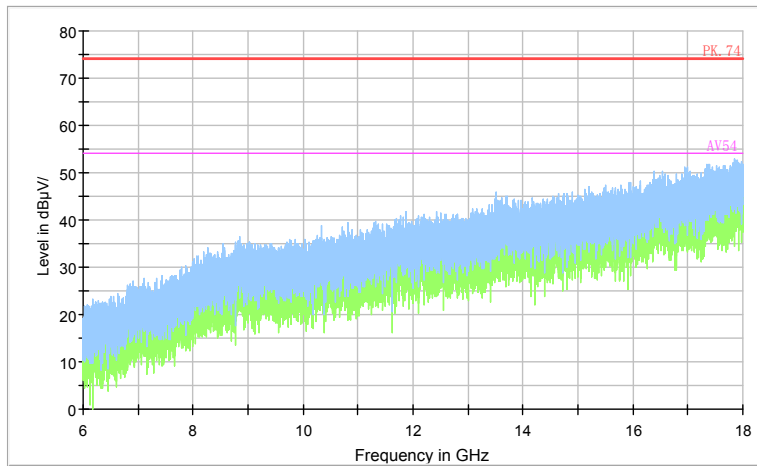

Carrier frequency (MHz): 5690
Channel No.:138

Full Spectrum

Comment

Frequency Range: 30MHz -1GHz
 Detector: QP mode
 Test Mode: 802.11ac(VHT80)

Full Spectrum

Comment

Frequency Range: 1GHz -6GHz
 Detector: Av mode and PK mode
 Test Mode: 802.11ac(VHT80)

Full Spectrum

Preview Result 2-AVG Preview Result 1-PK+ PK.74 AV54

Comment

Frequency Range: 6GHz -18GHz
Detector: Av mode and PK mode
Test Mode: 802.11ac(VHT80)

Full Spectrum

Frequency Range: 18GHz -40GHz
Detector: Av mode and PK mode
Test Mode: 802.11ac(VHT80)