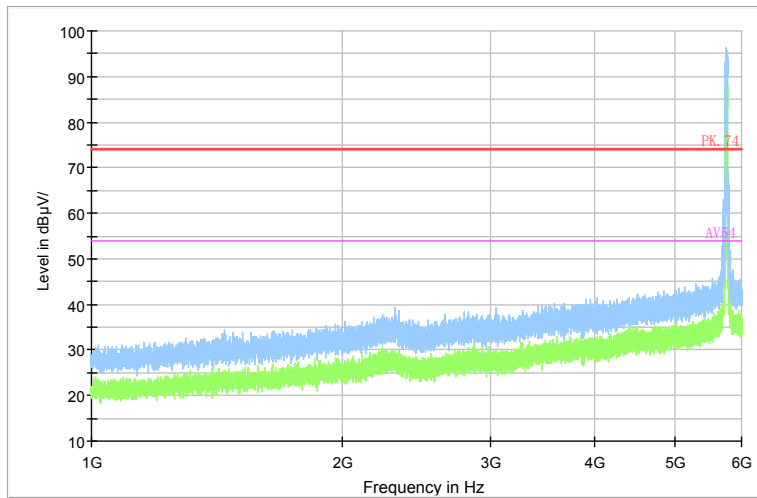

Full Spectrum

Comment

Frequency Range: 1GHz -6GHz
Detector: Av mode and PK mode
Modulation type: 802.11n(HT40)