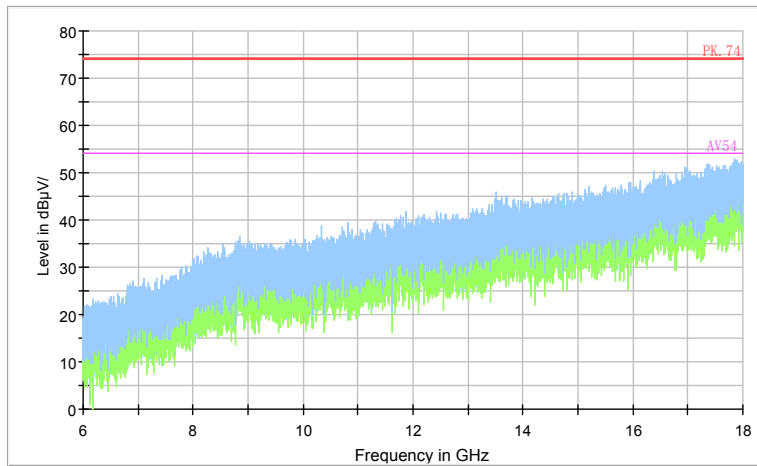

Carrier frequency (MHz): 5610

Channel No.:122

Full Spectrum

Comment

Frequency Range: 30MHz -1GHz
Detector: QP mode
Test Mode: 802.11ac(VHT80)

Full Spectrum

Comment

Frequency Range: 1GHz -6GHz
Detector: Av mode and PK mode
Test Mode: 802.11ac(VHT80)

Full Spectrum

Preview Result 2-AVG Preview Result 1-PK+ PK.74 AV54

Comment

Frequency Range: 6GHz -18GHz
Detector: Av mode and PK mode
Test Mode: 802.11ac(VHT80)

Full Spectrum

Frequency Range: 18GHz -40GHz
Detector: Av mode and PK mode
Test Mode: 802.11ac(VHT80)