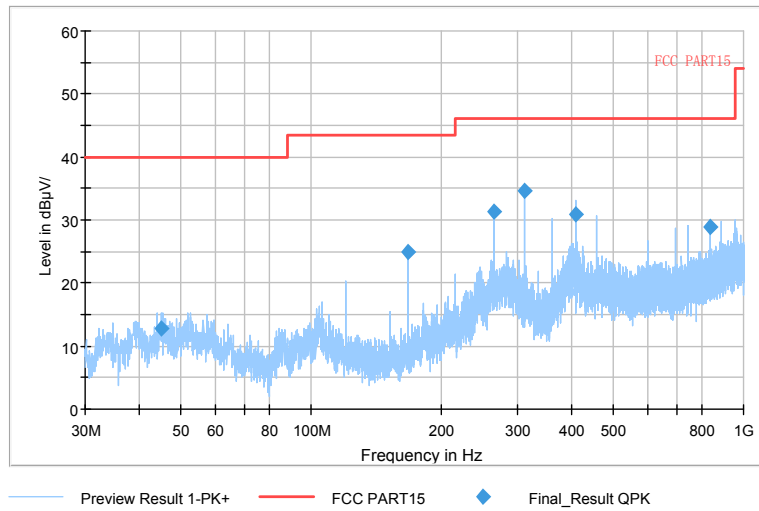

Full Spectrum

Comment

Frequency Range: 30MHz -1GHz
Detector: QP mode
Test Mode: 802.11n(HT40)