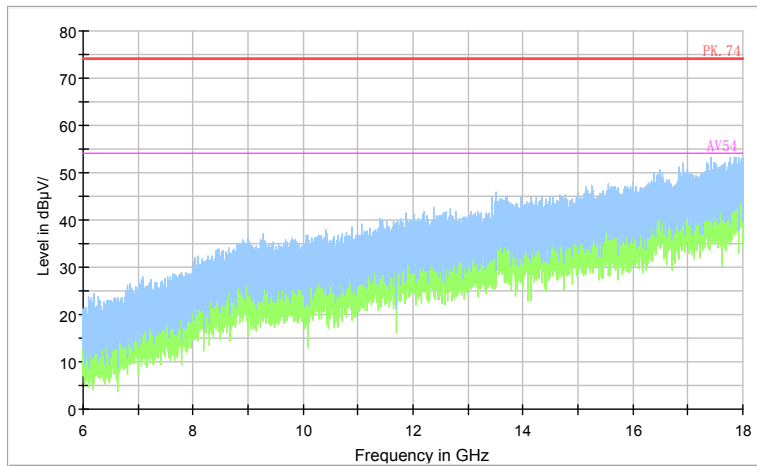

Full Spectrum

Frequency Range: 18GHz -40GHz
 Detector: Av mode and PK mode
 Test Mode: 802.11ac(VHT20)

Carrier frequency (MHz): 5825
 Channel No.:165

Comment

Frequency Range: 30MHz -1GHz
 Detector: QP mode
 Test Mode: 802.11a

Comment

Frequency Range: 1GHz -6GHz
 Detector: Av mode and PK mode
 Modulation type: 802.11a

Full Spectrum

Preview Result 2-AVG Preview Result 1-PK+ PK.74 AV54

Comment

Frequency Range: 6GHz -18GHz
 Detector: Av mode and PK mode
 Modulation type: 802.11a