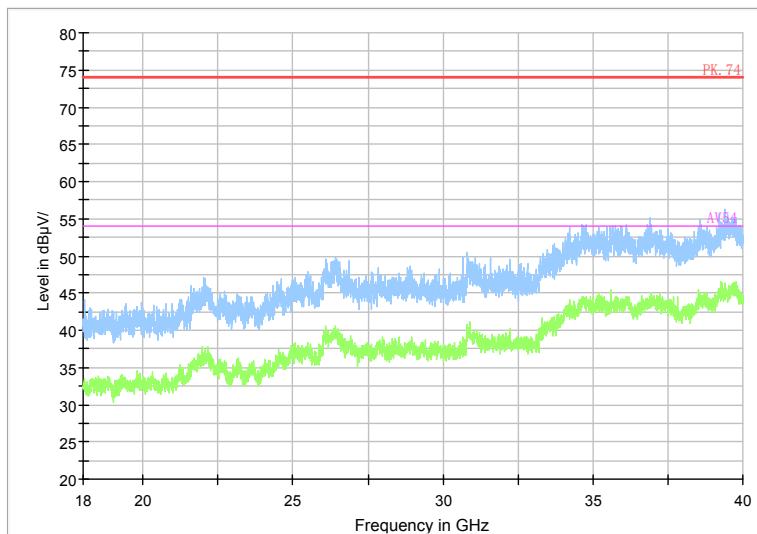

Full Spectrum

Frequency Range: 18GHz -40GHz
 Detector: Av mode and PK mode
 Modulation type: 802.11a

Full Spectrum

Comment

Frequency Range: 30MHz -1GHz
Detector: QP mode
Test Mode: 802.11n(HT20)

Full Spectrum

Comment

Frequency Range: 1GHz -6GHz
Detector: Av mode and PK mode
Modulation type: 802.11n(HT20)

Full Spectrum

Preview Result 2-AVG Preview Result 1-PK+ PK.74 AV54

Comment

Frequency Range: 6GHz -18GHz
 Detector: Av mode and PK mode
 Modulation type: 802.11n(HT20)

Full Spectrum

Frequency Range: 18GHz -40GHz
 Detector: Av mode and PK mode
 Modulation type: 802.11n(HT20)

Full Spectrum

Frequency Range: 30MHz -1GHz
Detector: QP mode
Test Mode: 802.11ac(VHT20)

Full Spectrum