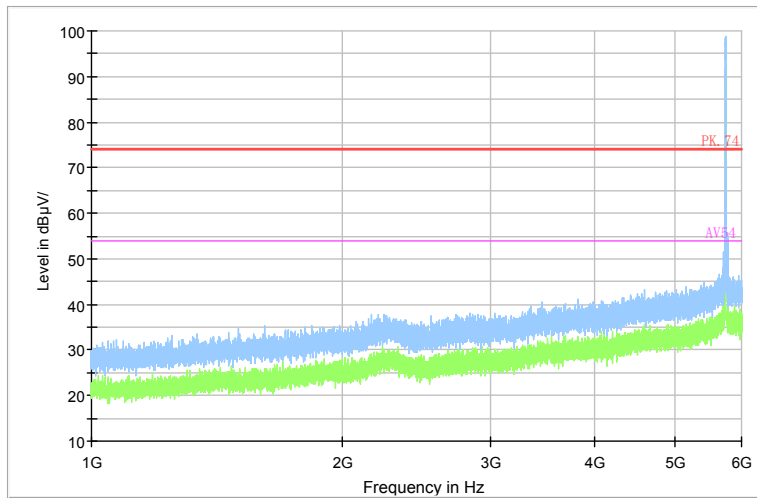

Full Spectrum

Comment

Frequency Range: 30MHz -1GHz
 Detector: QP mode
 Test Mode: 802.11n(HT20)

Full Spectrum

Comment

Frequency Range: 1GHz -6GHz
 Detector: Av mode and PK mode
 Modulation type: 802.11n(HT20)

Full Spectrum

Preview Result 2-AVG Preview Result 1-PK+ PK.74 AV54

Comment

Frequency Range: 6GHz -18GHz
 Detector: Av mode and PK mode
 Modulation type: 802.11n(HT20)

Full Spectrum

Frequency Range: 18GHz -40GHz
 Detector: Av mode and PK mode
 Modulation type: 802.11n(HT20)

Full Spectrum

Comment

Frequency Range: 30MHz -1GHz
Detector: QP mode
Test Mode: 802.11ac(VHT20)

Full Spectrum

Comment

Frequency Range: 1GHz -6GHz
Detector: Av mode and PK mode
Test Mode: 802.11ac(VHT20)

Full Spectrum