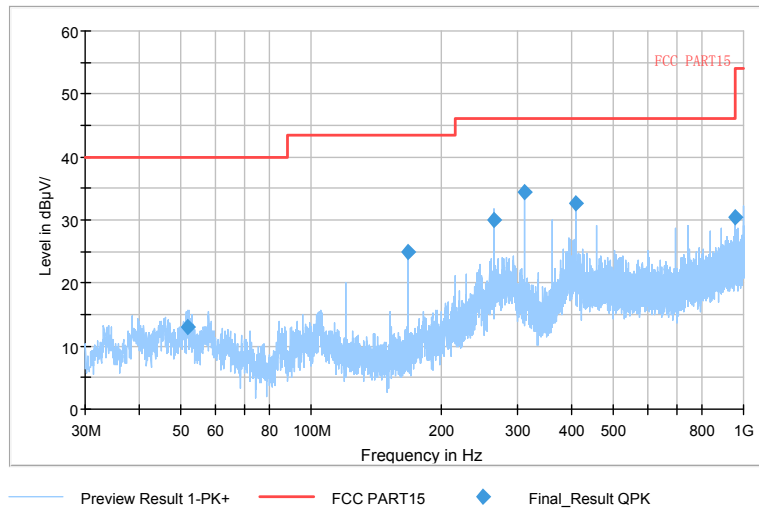

Full Spectrum

Comment

Frequency Range: 30MHz -1GHz
Detector: QP mode
Test Mode: 802.11ac(VHT40)