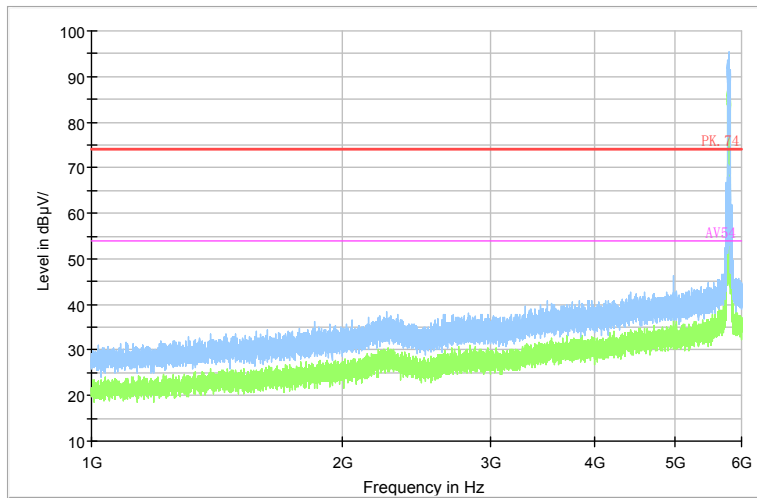

Full Spectrum

Comment

Frequency Range: 1GHz -6GHz
 Detector: Av mode and PK mode
 Modulation type: 802.11n(HT40)

Full Spectrum

Preview Result 2-AVG Preview Result 1-PK+ PK.74 AV54

Comment

Frequency Range: 6GHz -18GHz
Detector: Av mode and PK mode
Modulation type: 802.11n(HT40)

Full Spectrum

Frequency Range: 18GHz -40GHz
Detector: Av mode and PK mode
Modulation type: 802.11n(HT40)

Full Spectrum

Comment

Frequency Range: 30MHz -1GHz
Detector: QP mode
Test Mode: 802.11ac(VHT40)

Full Spectrum

Comment

Frequency Range: 1GHz -6GHz
Detector: Av mode and PK mode
Test Mode: 802.11ac(VHT40)

Full Spectrum

Comment

Frequency Range: 6GHz -18GHz
 Detector: Av mode and PK mode
 Test Mode: 802.11ac(VHT40)

Full Spectrum