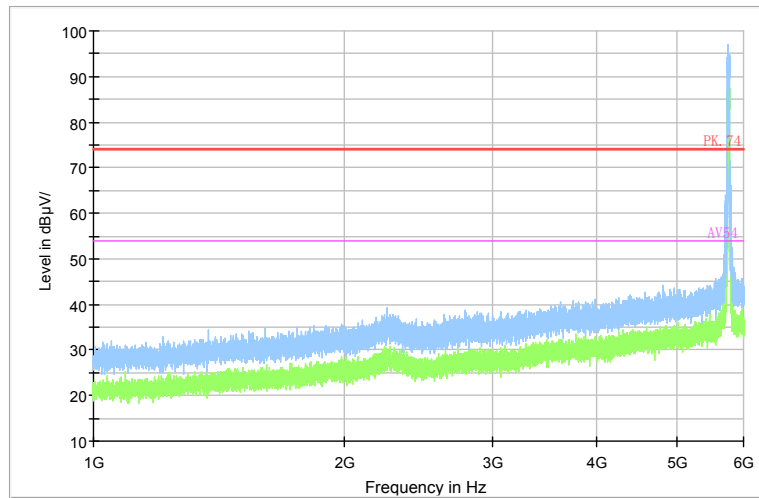

Full Spectrum

Comment

Frequency Range: 1GHz -6GHz
 Detector: Av mode and PK mode
 Modulation type: 802.11n(HT40)

Full Spectrum

Preview Result 2-AVG Preview Result 1-PK+ PK.74 AV54

Comment

Frequency Range: 6GHz -18GHz
 Detector: Av mode and PK mode
 Modulation type: 802.11n(HT40)

Full Spectrum

Frequency Range: 18GHz -40GHz
 Detector: Av mode and PK mode
 Modulation type: 802.11n(HT40)

Full Spectrum

Comment

Frequency Range: 30MHz -1GHz
 Detector: QP mode
 Test Mode: 802.11ac(VHT40)

Full Spectrum

Comment

Frequency Range: 1GHz -6GHz
 Detector: Av mode and PK mode
 Test Mode: 802.11ac(VHT40)

Full Spectrum

Preview Result 2-AVG Preview Result 1-PK+ PK.74 AV54

Comment

Frequency Range: 6GHz -18GHz
 Detector: Av mode and PK mode
 Test Mode: 802.11ac(VHT40)