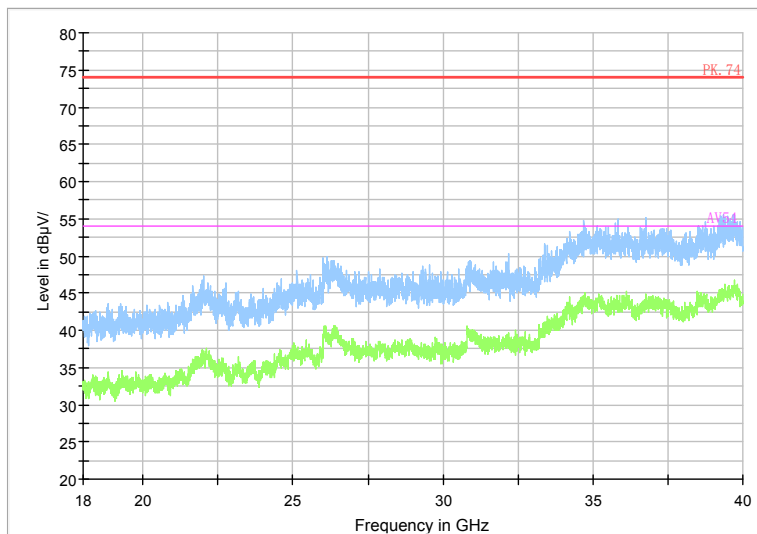

Full Spectrum

Frequency Range: 18GHz -40GHz
Detector: Av mode and PK mode
Modulation type: 802.11n(HT20)

Full Spectrum

Comment

Frequency Range: 30MHz -1GHz
 Detector: QP mode
 Test Mode: 802.11ac(VHT20)

Full Spectrum

Comment

Frequency Range: 1GHz -6GHz
 Detector: Av mode and PK mode
 Test Mode: 802.11ac(VHT20)

Full Spectrum

Preview Result 2-AVG Preview Result 1-PK+ PK.74 AV54

Comment

Frequency Range: 6GHz -18GHz
 Detector: Av mode and PK mode
 Test Mode: 802.11ac(VHT20)

Full Spectrum

Frequency Range: 18GHz -40GHz
 Detector: Av mode and PK mode
 Test Mode: 802.11ac(VHT20)

Carrier frequency (MHz): 5825
 Channel No.:165

Comment

Frequency Range: 30MHz -1GHz
 Detector: QP mode
 Test Mode: 802.11a