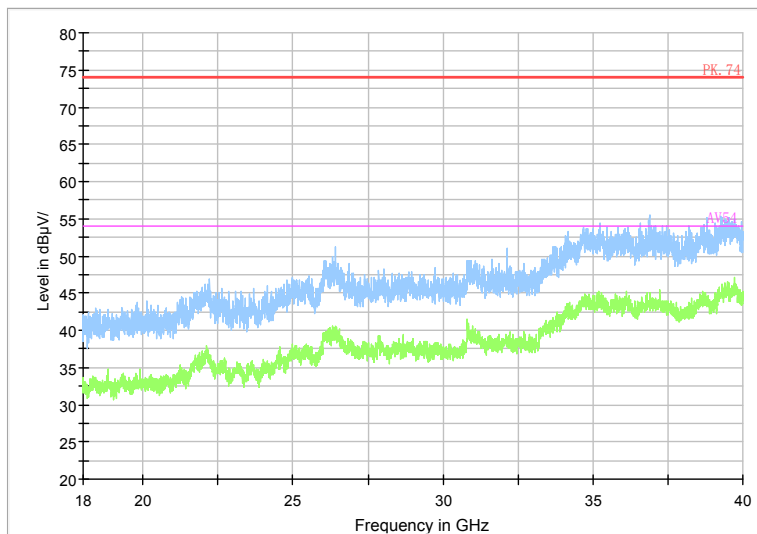

Full Spectrum

Frequency Range: 18GHz -40GHz
Detector: Av mode and PK mode
Test Mode: 802.11ac(VHT20)

Carrier frequency (MHz): 5755
Channel No.:151

Full Spectrum

Comment

Frequency Range: 30MHz -1GHz
 Detector: QP mode
 Test Mode: 802.11n(HT40)

Full Spectrum

Comment

Frequency Range: 1GHz -6GHz
 Detector: Av mode and PK mode
 Modulation type: 802.11n(HT40)

Full Spectrum

Preview Result 2-AVG Preview Result 1-PK+ PK.74 AV54

Comment

Frequency Range: 6GHz -18GHz
 Detector: Av mode and PK mode
 Modulation type: 802.11n(HT40)

Full Spectrum

Frequency Range: 18GHz -40GHz
 Detector: Av mode and PK mode
 Modulation type: 802.11n(HT40)

Full Spectrum

Comment

Frequency Range: 30MHz -1GHz
 Detector: QP mode
 Test Mode: 802.11ac(VHT40)