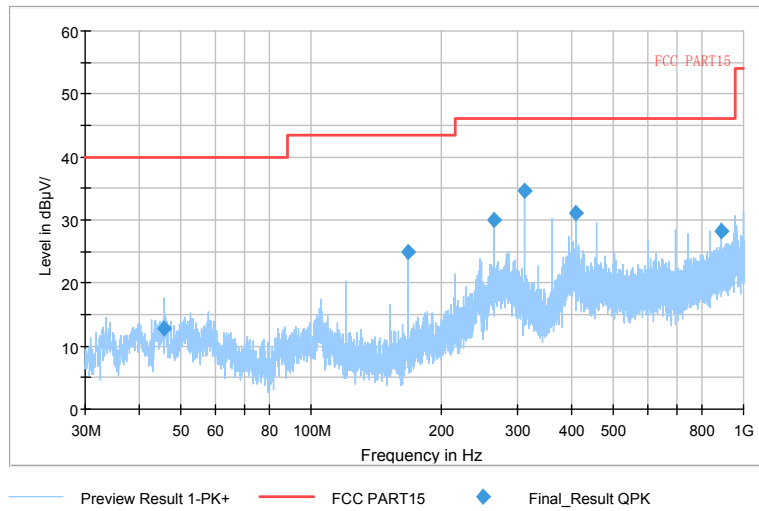

Comment

Frequency Range: 1GHz -6GHz
Detector: Av mode and PK mode
Modulation type: 802.11n(HT20)

Full Spectrum

Preview Result 2-AVG Preview Result 1-PK+ PK.74 AV54

Comment

Frequency Range: 6GHz -18GHz
 Detector: Av mode and PK mode
 Modulation type: 802.11n(HT20)

Full Spectrum

Frequency Range: 18GHz -40GHz
 Detector: Av mode and PK mode
 Modulation type: 802.11n(HT20)

Full Spectrum

Frequency Range: 30MHz -1GHz
Detector: QP mode
Test Mode: 802.11ac(VHT20)

Full Spectrum