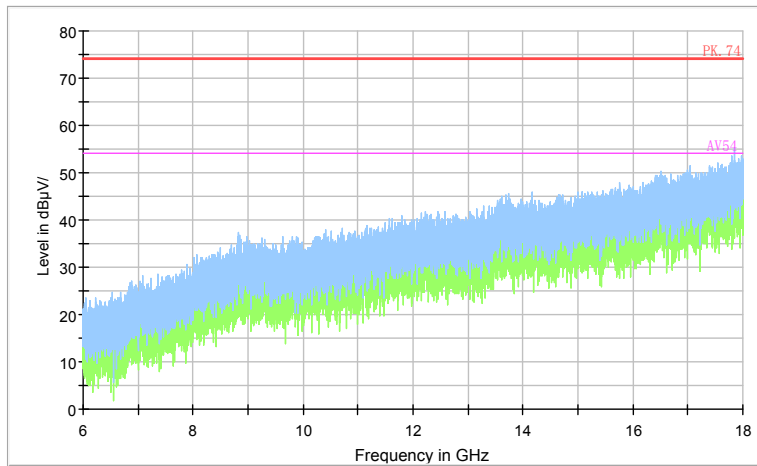

Preview Result 2-AVG Preview Result 1-PK+ PK.74 AV54

Comment

Frequency Range: 6GHz -18GHz
Detector: Av mode and PK mode
Test Mode: 802.11ac(VHT20)

Full Spectrum

Frequency Range: 18GHz -40GHz
Detector: Av mode and PK mode
Test Mode: 802.11ac(VHT20)

Carrier frequency (MHz): 5785

Channel No.:157

Full Spectrum

Preview Result 1-PK+ FCC PART15 Final_Result QPK

Comment

Frequency Range: 30MHz -1GHz
Detector: QP mode
Test Mode: 802.11a

Full Spectrum

Comment

Frequency Range: 1GHz -6GHz
Detector: Av mode and PK mode
Modulation type: 802.11a

Full Spectrum

Preview Result 2-AVG Preview Result 1-PK+ PK.74 AV54

Comment

Frequency Range: 6GHz -18GHz
 Detector: Av mode and PK mode
 Modulation type: 802.11a