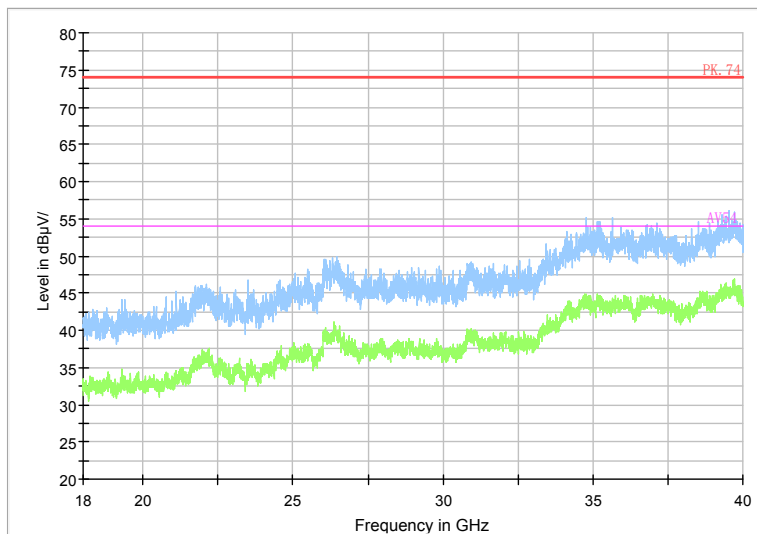

Full Spectrum

Frequency Range: 18GHz -40GHz
 Detector: Av mode and PK mode
 Modulation type: 802.11n(HT20)

Full Spectrum

Frequency Range: 30MHz -1GHz
Detector: QP mode
Test Mode: 802.11ac(VHT20)

Full Spectrum

Frequency Range: 1GHz -6GHz
Detector: Av mode and PK mode
Test Mode: 802.11ac(VHT20)

Full Spectrum

Preview Result 2-AVG Preview Result 1-PK+ PK.74 AV54

Comment

Frequency Range: 6GHz -18GHz
Detector: Av mode and PK mode
Test Mode: 802.11ac(VHT20)

Full Spectrum

Frequency Range: 18GHz -40GHz
Detector: Av mode and PK mode
Test Mode: 802.11ac(VHT20)

Carrier frequency (MHz): 5755
Channel No.:151

Full Spectrum

Comment

Frequency Range: 30MHz -1GHz
 Detector: QP mode
 Test Mode: 802.11n(HT40)