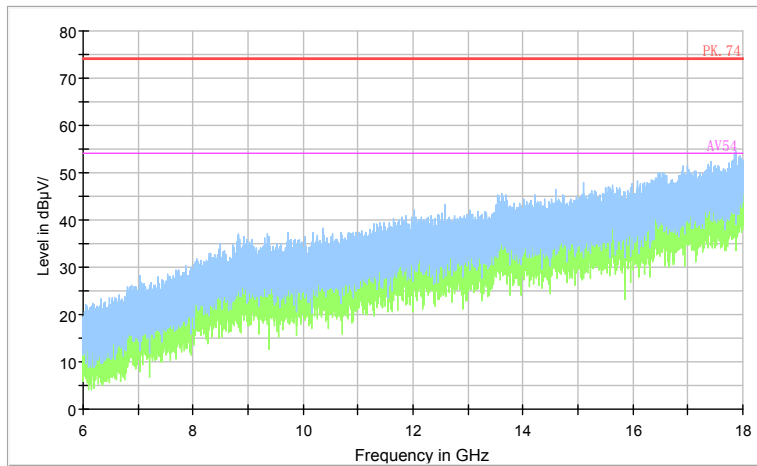

Full Spectrum

Preview Result 2-AVG   Preview Result 1-PK+   PK.74   AV54

Comment

Frequency Range: 6GHz -18GHz
Detector: Av mode and PK mode
Test Mode: 802.11ac(VHT40)