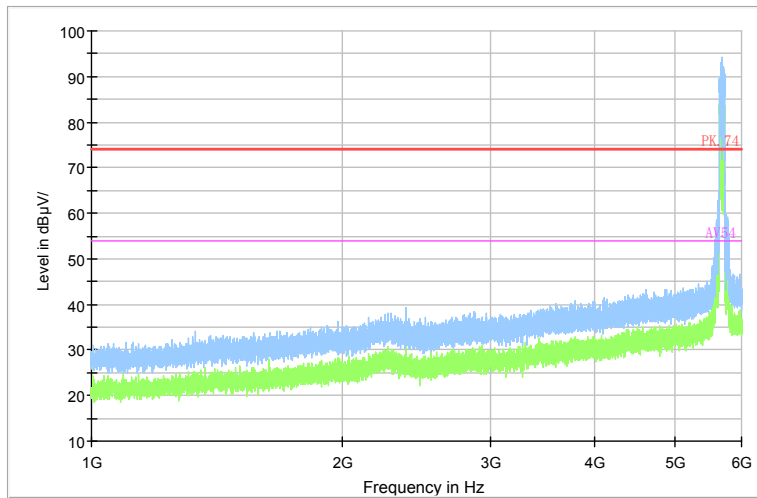

Full Spectrum

Preview Result 2-AVG Preview Result 1-PK+ PK.74 AV54

Comment

Frequency Range: 6GHz -18GHz
Detector: Av mode and PK mode
Test Mode: 802.11ac(VHT80)

Full Spectrum

Frequency Range: 18GHz -40GHz
Detector: Av mode and PK mode
Test Mode: 802.11ac(VHT80)

Carrier frequency (MHz): 5690
Channel No.:138

Full Spectrum

Comment

Frequency Range: 30MHz -1GHz
 Detector: QP mode
 Test Mode: 802.11ac(VHT80)

Full Spectrum

Comment

Frequency Range: 1GHz -6GHz
 Detector: Av mode and PK mode
 Test Mode: 802.11ac(VHT80)