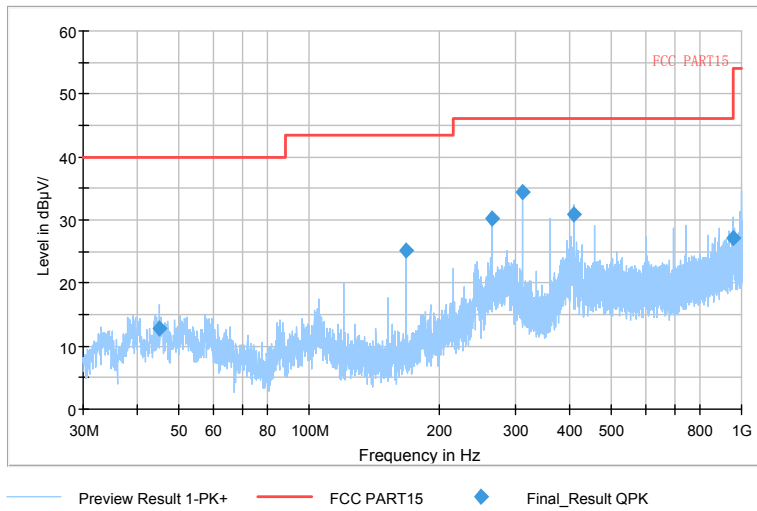

Full Spectrum

Comment

Frequency Range: 30MHz -1GHz
Detector: QP mode
Test Mode: 802.11n(HT20)