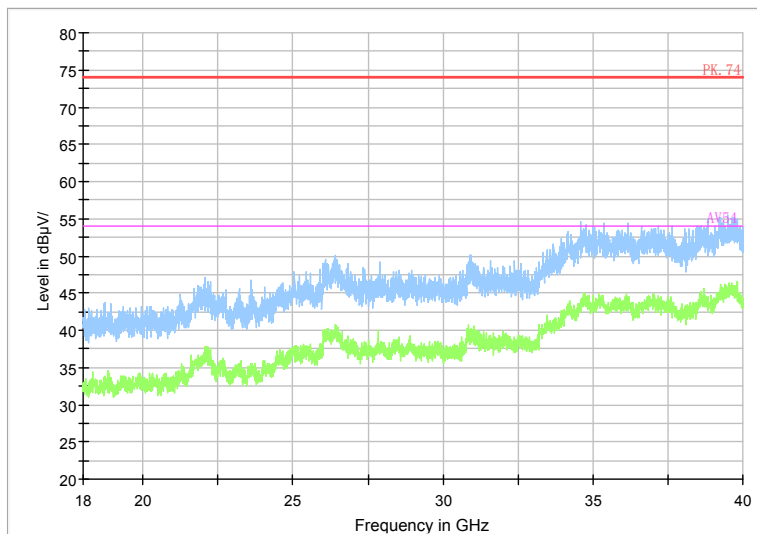

Full Spectrum

Comment

Frequency Range: 30MHz -1GHz
 Detector: QP mode
 Test Mode: 802.11n(HT20)

Full Spectrum

Comment

Frequency Range: 1GHz -6GHz
 Detector: Av mode and PK mode
 Modulation type: 802.11n(HT20)

Full Spectrum

Preview Result 2-AVG Preview Result 1-PK+ PK.74 AV54

Comment

Frequency Range: 6GHz -18GHz
 Detector: Av mode and PK mode
 Modulation type: 802.11n(HT20)

Full Spectrum

Frequency Range: 18GHz -40GHz
 Detector: Av mode and PK mode
 Modulation type: 802.11n(HT20)

Full Spectrum

Comment

Frequency Range: 30MHz -1GHz
Detector: QP mode
Test Mode: 802.11ac(VHT20)

Full Spectrum

Comment

Frequency Range: 1GHz -6GHz
Detector: Av mode and PK mode
Test Mode: 802.11ac(VHT20)

Full Spectrum