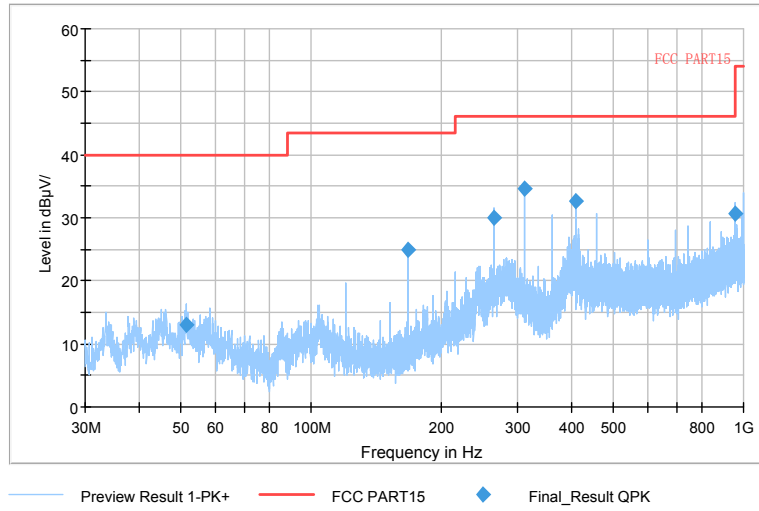

Channel No.:155

Full Spectrum

Comment

Frequency Range: 30MHz -1GHz
Detector: QP mode
Test Mode: 802.11ac(VHT80)