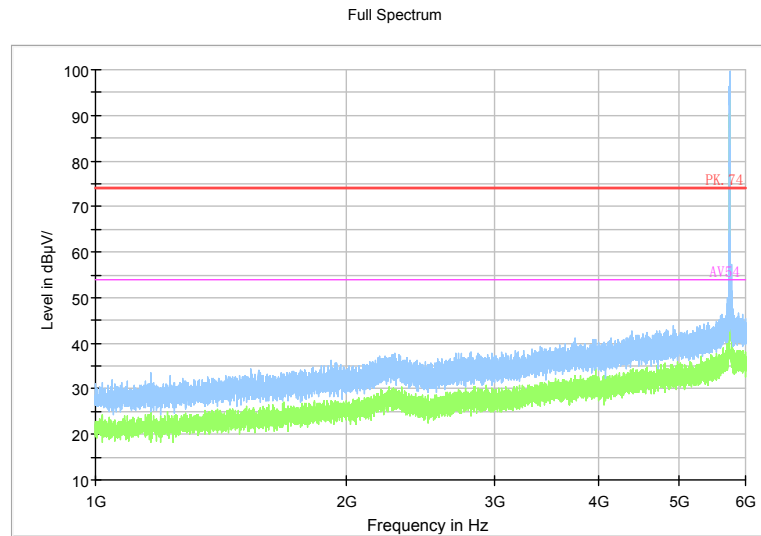

Comment

Frequency Range: 1GHz -6GHz
Detector: Av mode and PK mode
Modulation type: 802.11a