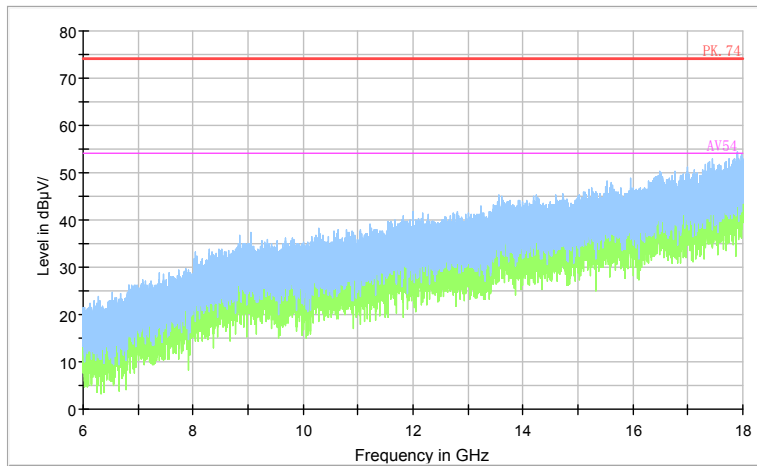

Full Spectrum

Preview Result 2-AVG   Preview Result 1-PK+   PK.74   AV54

Comment

Frequency Range: 6GHz -18GHz
Detector: Av mode and PK mode
Modulation type: 802.11n(HT20)