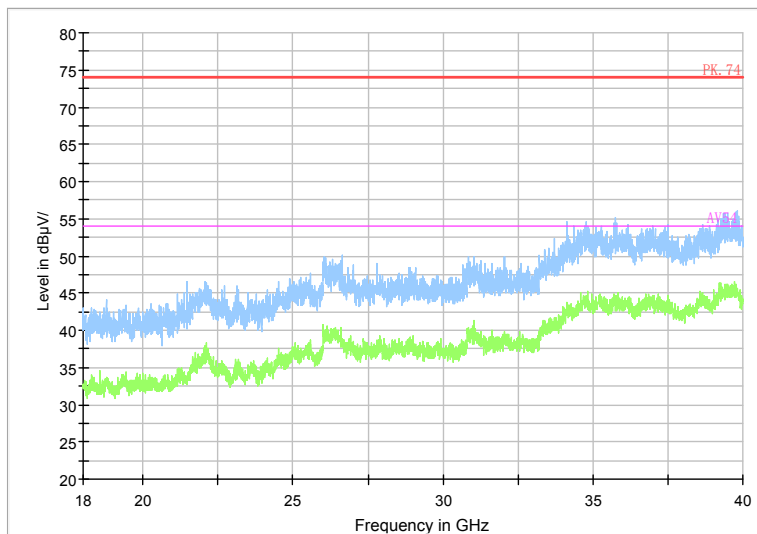

Full Spectrum

Frequency Range: 18GHz -40GHz
 Detector: Av mode and PK mode
 Test Mode: 802.11ac(VHT40)

Carrier frequency (MHz): 5795
 Channel No.:159

Full Spectrum

Comment

Frequency Range: 30MHz -1GHz
 Detector: QP mode
 Test Mode: 802.11n(HT40)

Full Spectrum

Comment

Frequency Range: 1GHz -6GHz
 Detector: Av mode and PK mode
 Modulation type: 802.11n(HT40)

Full Spectrum

Preview Result 2-AVG Preview Result 1-PK+ PK.74 AV54

Comment

Frequency Range: 6GHz -18GHz
Detector: Av mode and PK mode
Modulation type: 802.11n(HT40)

Full Spectrum

Frequency Range: 18GHz -40GHz
Detector: Av mode and PK mode
Modulation type: 802.11n(HT40)

Full Spectrum

Comment

Frequency Range: 30MHz -1GHz
Detector: QP mode
Test Mode: 802.11ac(VHT40)

Full Spectrum