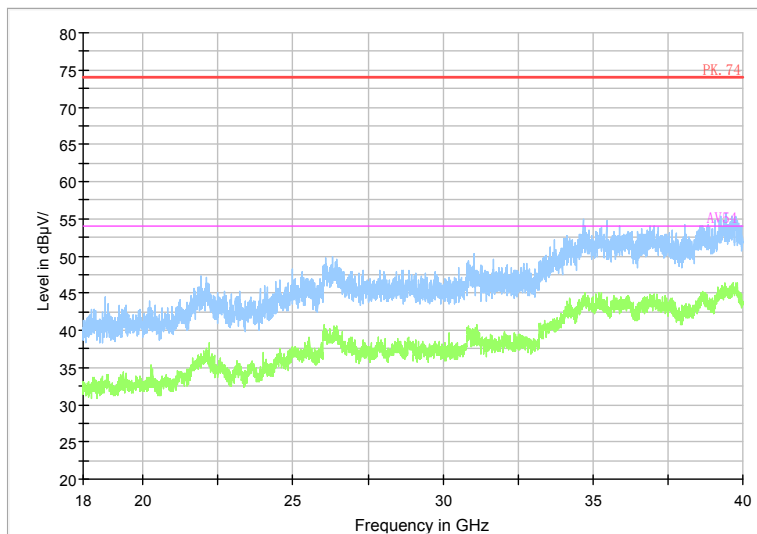

Carrier frequency (MHz): 5610

Channel No.:122

Full Spectrum

Comment

Frequency Range: 30MHz -1GHz
Detector: QP mode
Test Mode: 802.11ac(VHT80)

Full Spectrum

Comment

Frequency Range: 1GHz -6GHz
Detector: Av mode and PK mode
Test Mode: 802.11ac(VHT80)

Full Spectrum

Preview Result 2-AVG Preview Result 1-PK+ PK.74 AV54

Comment

Frequency Range: 6GHz -18GHz
Detector: Av mode and PK mode
Test Mode: 802.11ac(VHT80)

Full Spectrum

Frequency Range: 18GHz -40GHz
Detector: Av mode and PK mode
Test Mode: 802.11ac(VHT80)

Carrier frequency (MHz): 5690
Channel No.:138

Full Spectrum

Comment

Frequency Range: 30MHz -1GHz
 Detector: QP mode
 Test Mode: 802.11ac(VHT80)

Full Spectrum

Comment

Frequency Range: 1GHz -6GHz
 Detector: Av mode and PK mode
 Test Mode: 802.11ac(VHT80)