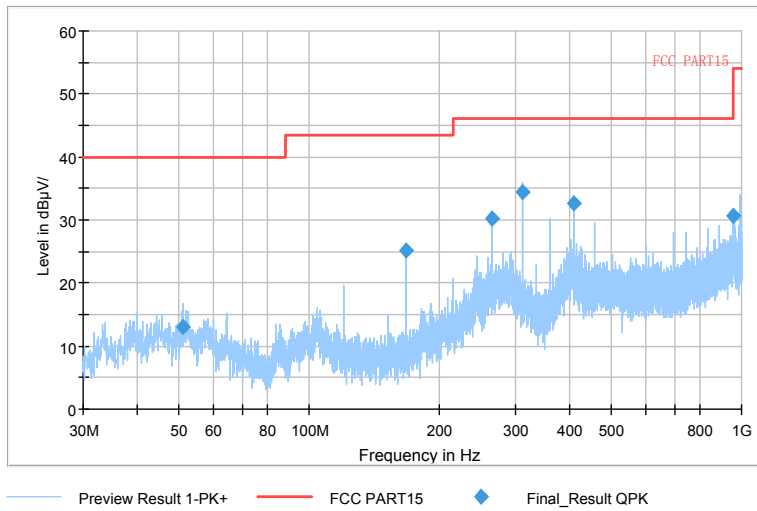

Full Spectrum

Comment

Frequency Range: 30MHz -1GHz
Detector: QP mode
Test Mode: 802.11ac(VHT20)