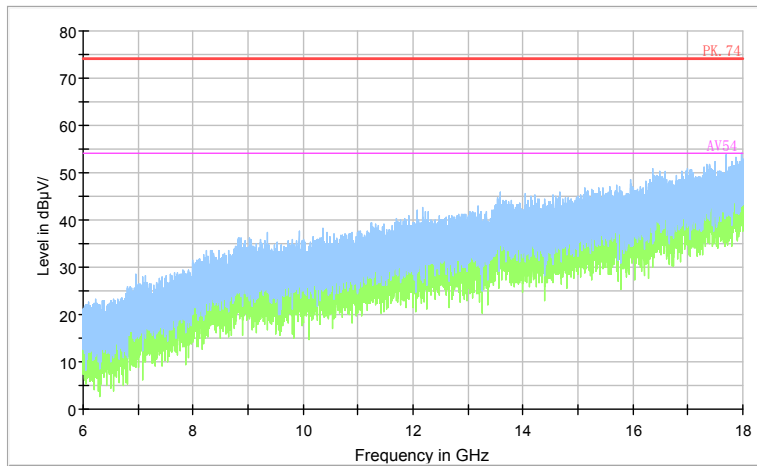

Carrier frequency (MHz): 5745

Channel No.:149

Comment

Frequency Range: 30MHz -1GHz
 Detector: QP mode
 Test Mode: 802.11a

Comment

Frequency Range: 1GHz -6GHz
 Detector: Av mode and PK mode
 Modulation type: 802.11a

Full Spectrum

Preview Result 2-AVG Preview Result 1-PK+ PK.74 AV54

Comment

Frequency Range: 6GHz -18GHz
 Detector: Av mode and PK mode
 Modulation type: 802.11a

Full Spectrum

Frequency Range: 18GHz -40GHz
 Detector: Av mode and PK mode
 Modulation type: 802.11a