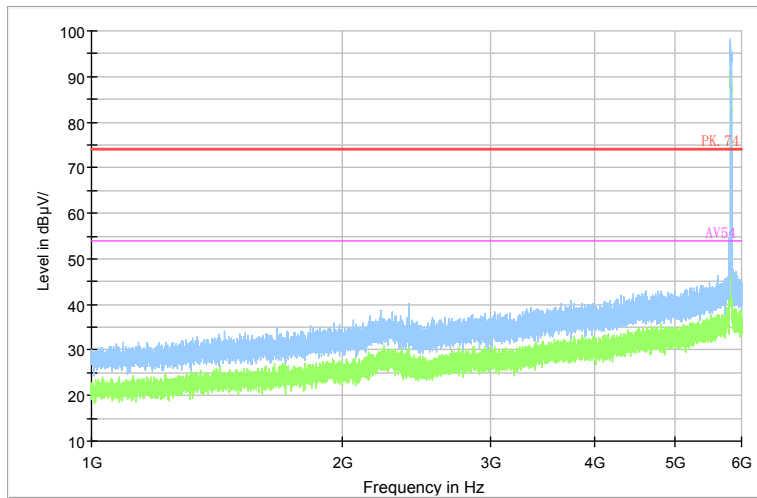

Comment

Frequency Range: 1GHz -6GHz
 Detector: Av mode and PK mode
 Modulation type: 802.11a

Full Spectrum

Preview Result 2-AVG Preview Result 1-PK+ PK.74 AV54

Comment

Frequency Range: 6GHz -18GHz
 Detector: Av mode and PK mode
 Modulation type: 802.11a

Full Spectrum

Frequency Range: 18GHz -40GHz
 Detector: Av mode and PK mode
 Modulation type: 802.11a

Full Spectrum

Comment

Frequency Range: 30MHz -1GHz
Detector: QP mode
Test Mode: 802.11n(HT20)

Full Spectrum

Comment

Frequency Range: 1GHz -6GHz
Detector: Av mode and PK mode
Modulation type: 802.11n(HT20)

Full Spectrum

Preview Result 2-AVG Preview Result 1-PK+ PK.74 AV54

Comment

Frequency Range: 6GHz -18GHz
 Detector: Av mode and PK mode
 Modulation type: 802.11n(HT20)