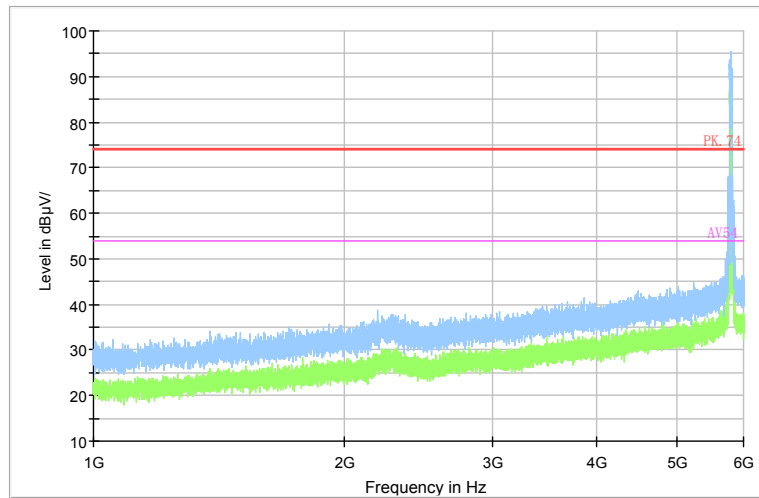

Full Spectrum

Comment

Frequency Range: 1GHz -6GHz
Detector: Av mode and PK mode
Modulation type: 802.11n(HT40)