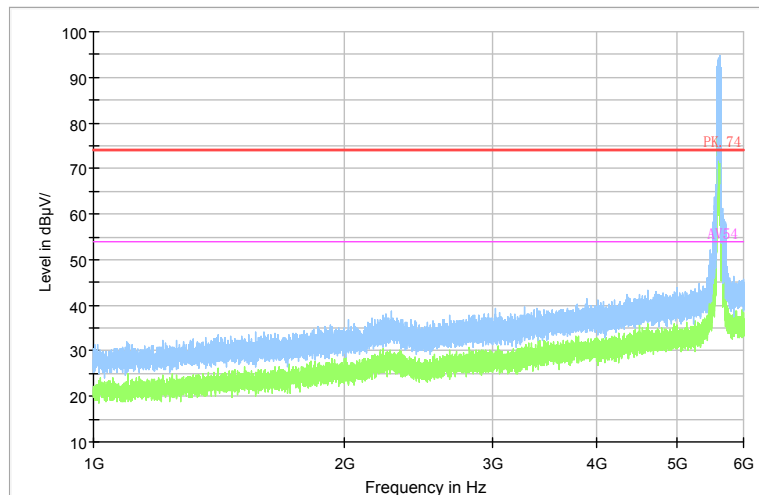

Full Spectrum

Preview Result 2-AVG Preview Result 1-PK+ PK.74 AV54

Comment

Frequency Range: 6GHz -18GHz
Detector: Av mode and PK mode
Test Mode: 802.11ac(VHT80)

Full Spectrum

Frequency Range: 18GHz -40GHz
Detector: Av mode and PK mode
Test Mode: 802.11ac(VHT80)

Carrier frequency (MHz): 5610

Channel No.:122

Full Spectrum

Comment

Frequency Range: 30MHz -1GHz
Detector: QP mode
Test Mode: 802.11ac(VHT80)

Full Spectrum

Comment

Frequency Range: 1GHz -6GHz
Detector: Av mode and PK mode
Test Mode: 802.11ac(VHT80)