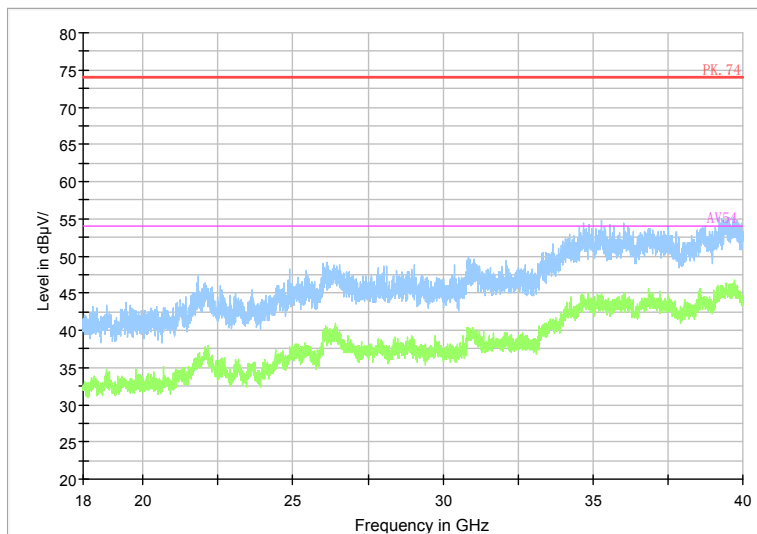

Full Spectrum

Frequency Range: 18GHz -40GHz
 Detector: Av mode and PK mode
 Test Mode: 802.11ac(VHT20)

Carrier frequency (MHz): 5825
 Channel No.:165

Comment

Frequency Range: 30MHz -1GHz
 Detector: QP mode
 Test Mode: 802.11a

Comment

Frequency Range: 1GHz -6GHz
 Detector: Av mode and PK mode
 Modulation type: 802.11a

Full Spectrum

Preview Result 2-AVG Preview Result 1-PK+ PK.74 AV54

Comment

Frequency Range: 6GHz -18GHz
 Detector: Av mode and PK mode
 Modulation type: 802.11a

Full Spectrum

Frequency Range: 18GHz -40GHz
 Detector: Av mode and PK mode
 Modulation type: 802.11a

Full Spectrum

Comment

Frequency Range: 30MHz -1GHz
Detector: QP mode
Test Mode: 802.11n(HT20)

Full Spectrum