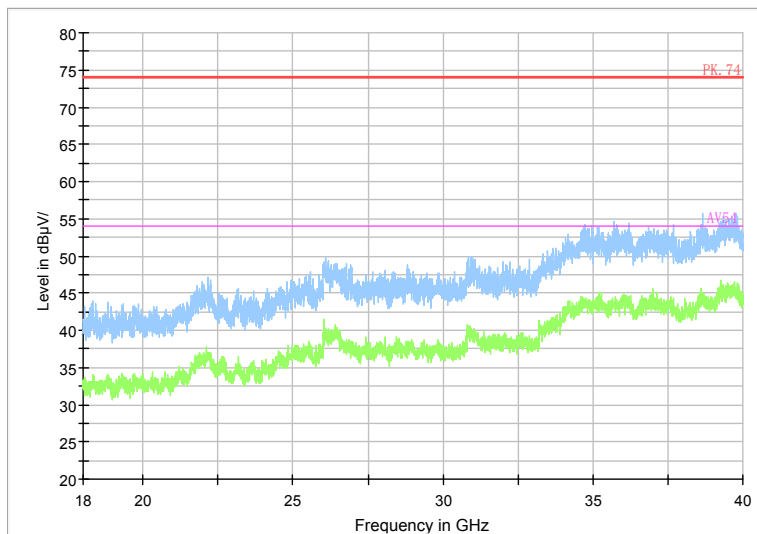

Full Spectrum

Frequency Range: 18GHz -40GHz
 Detector: Av mode and PK mode
 Modulation type: 802.11a

Full Spectrum

Comment

Frequency Range: 30MHz -1GHz
 Detector: QP mode
 Test Mode: 802.11n(HT20)

Full Spectrum

Comment

Frequency Range: 1GHz -6GHz
 Detector: Av mode and PK mode
 Modulation type: 802.11n(HT20)

Full Spectrum

Preview Result 2-AVG Preview Result 1-PK+ PK.74 AV54

Comment

Frequency Range: 6GHz -18GHz
Detector: Av mode and PK mode
Modulation type: 802.11n(HT20)

Full Spectrum

Frequency Range: 18GHz -40GHz
Detector: Av mode and PK mode
Modulation type: 802.11n(HT20)

Full Spectrum

Comment

Frequency Range: 30MHz -1GHz
 Detector: QP mode
 Test Mode: 802.11ac(VHT20)

Full Spectrum