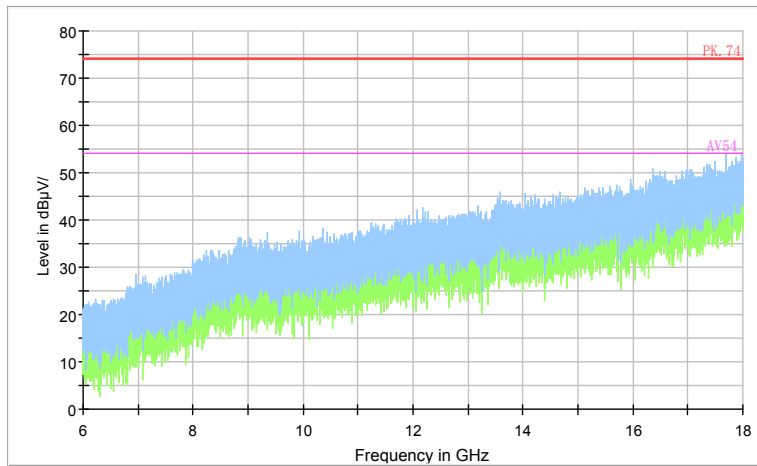

Full Spectrum

Comment

Frequency Range: 30MHz -1GHz
 Detector: QP mode
 Test Mode: 802.11n(HT20)

Full Spectrum

Comment

Frequency Range: 1GHz -6GHz
 Detector: Av mode and PK mode
 Modulation type: 802.11n(HT20)

Full Spectrum

Preview Result 2-AVG Preview Result 1-PK+ PK.74 AV54

Comment

Frequency Range: 6GHz -18GHz
 Detector: Av mode and PK mode
 Modulation type: 802.11n(HT20)

Full Spectrum

Frequency Range: 18GHz -40GHz
 Detector: Av mode and PK mode
 Modulation type: 802.11n(HT20)