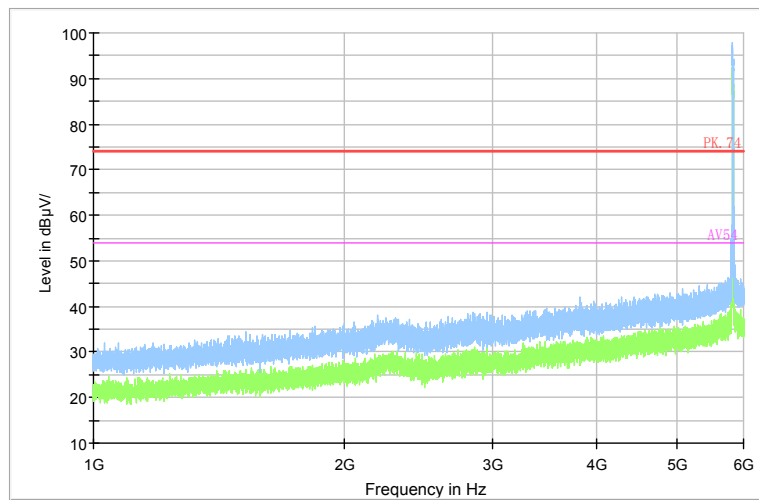

Comment

Frequency Range: 1GHz -6GHz
Detector: Av mode and PK mode
Modulation type: 802.11n(HT20)

Full Spectrum

Preview Result 2-AVG Preview Result 1-PK+ PK.74 AV54

Comment

Frequency Range: 6GHz -18GHz
 Detector: Av mode and PK mode
 Modulation type: 802.11n(HT20)

Full Spectrum

Frequency Range: 18GHz -40GHz
 Detector: Av mode and PK mode
 Modulation type: 802.11n(HT20)

Full Spectrum

Frequency Range: 30MHz -1GHz
Detector: QP mode
Test Mode: 802.11ac(VHT20)

Full Spectrum

Frequency Range: 1GHz -6GHz
Detector: Av mode and PK mode
Test Mode: 802.11ac(VHT20)

Full Spectrum

Preview Result 2-AVG Preview Result 1-PK+ PK.74 AV54

Comment

Frequency Range: 6GHz -18GHz
Detector: Av mode and PK mode
Test Mode: 802.11ac(VHT20)