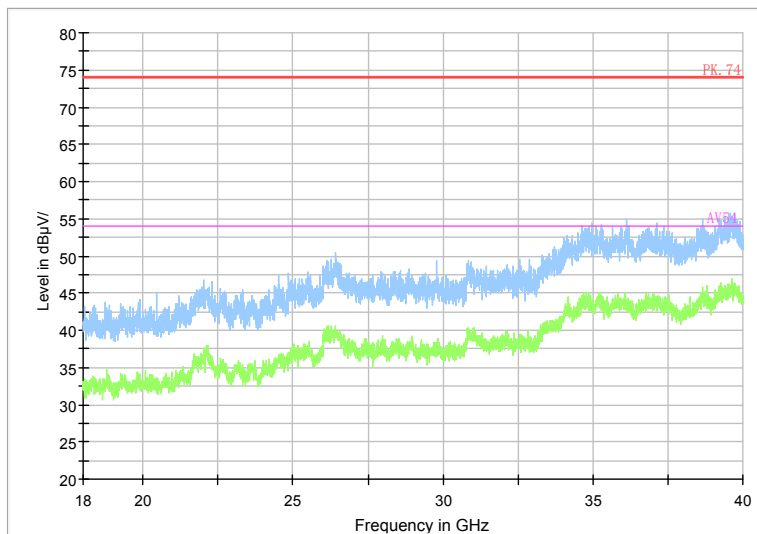

Full Spectrum

Frequency Range: 18GHz -40GHz
 Detector: Av mode and PK mode
 Modulation type: 802.11n(HT40)

Full Spectrum

Comment

Frequency Range: 30MHz -1GHz
 Detector: QP mode
 Test Mode: 802.11ac(VHT40)

Full Spectrum

Comment

Frequency Range: 1GHz -6GHz
 Detector: Av mode and PK mode
 Test Mode: 802.11ac(VHT40)

Full Spectrum

Preview Result 2-AVG Preview Result 1-PK+ PK.74 AV54

Comment

Frequency Range: 6GHz -18GHz
 Detector: Av mode and PK mode
 Test Mode: 802.11ac(VHT40)

Full Spectrum

Frequency Range: 18GHz -40GHz
 Detector: Av mode and PK mode
 Test Mode: 802.11ac(VHT40)

Carrier frequency (MHz): 5795
 Channel No.:159

Full Spectrum

Comment

Frequency Range: 30MHz -1GHz
 Detector: QP mode
 Test Mode: 802.11n(HT40)