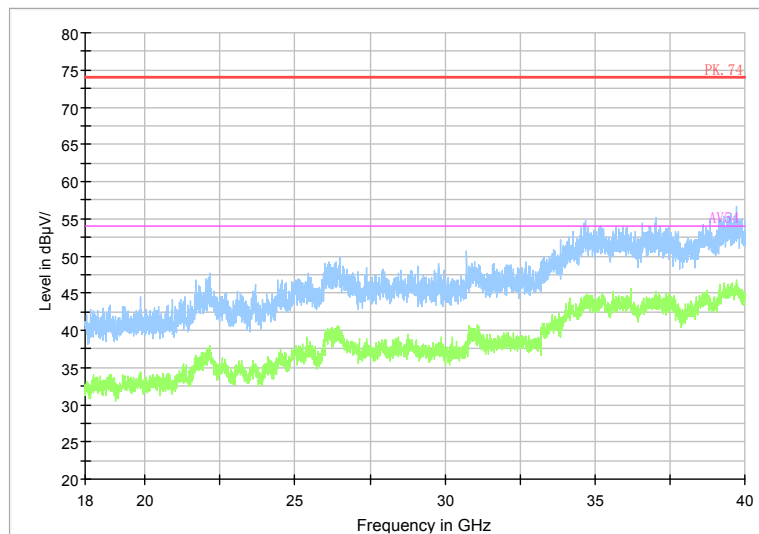

Full Spectrum

Frequency Range: 18GHz -40GHz
Detector: Av mode and PK mode
Modulation type: 802.11n(HT40)

Full Spectrum

Comment

Frequency Range: 30MHz -1GHz
Detector: QP mode
Test Mode: 802.11ac(VHT40)

Full Spectrum

Comment

Frequency Range: 1GHz -6GHz
Detector: Av mode and PK mode
Test Mode: 802.11ac(VHT40)

Full Spectrum

Comment

Frequency Range: 6GHz -18GHz
 Detector: Av mode and PK mode
 Test Mode: 802.11ac(VHT40)

Full Spectrum

Frequency Range: 18GHz -40GHz
 Detector: Av mode and PK mode
 Test Mode: 802.11ac(VHT40)

Carrier frequency (MHz): 5775

Channel No.:155

Full Spectrum

Comment

Frequency Range: 30MHz -1GHz
Detector: QP mode
Test Mode: 802.11ac(VHT80)