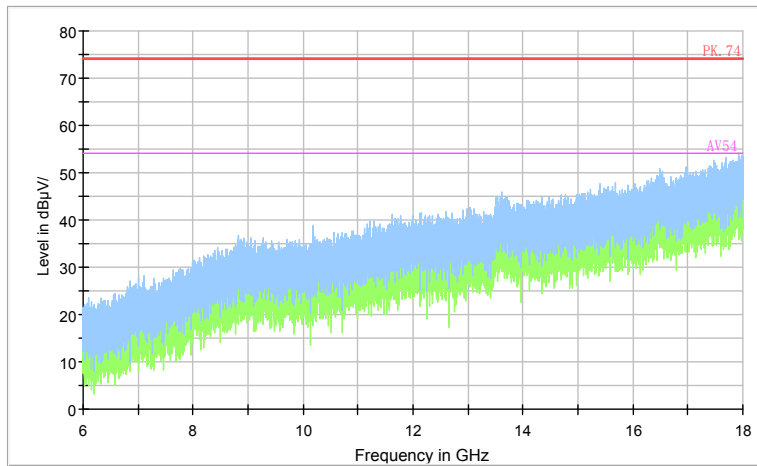

Full Spectrum

Preview Result 2-AVG   Preview Result 1-PK+   PK.74   AV54

Comment

Frequency Range: 6GHz -18GHz
Detector: Av mode and PK mode
Test Mode: 802.11ac(VHT80)