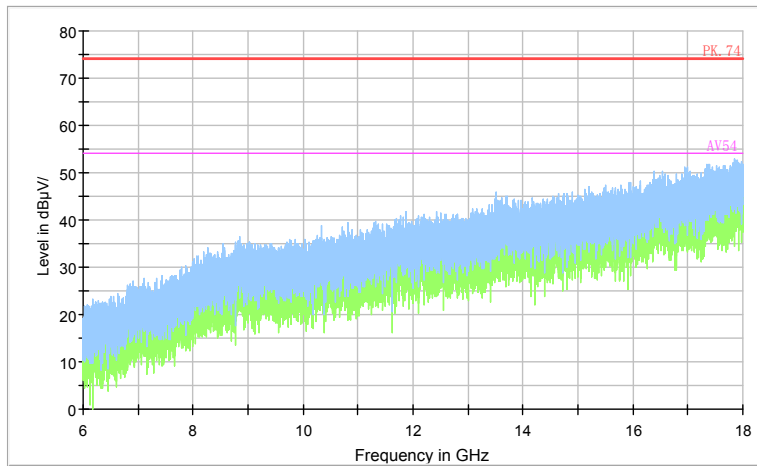

Full Spectrum

Preview Result 2-AVG   Preview Result 1-PK+   PK.74   AV54

Comment

Frequency Range: 6GHz -18GHz
Detector: Av mode and PK mode
Modulation type: 802.11n(HT40)