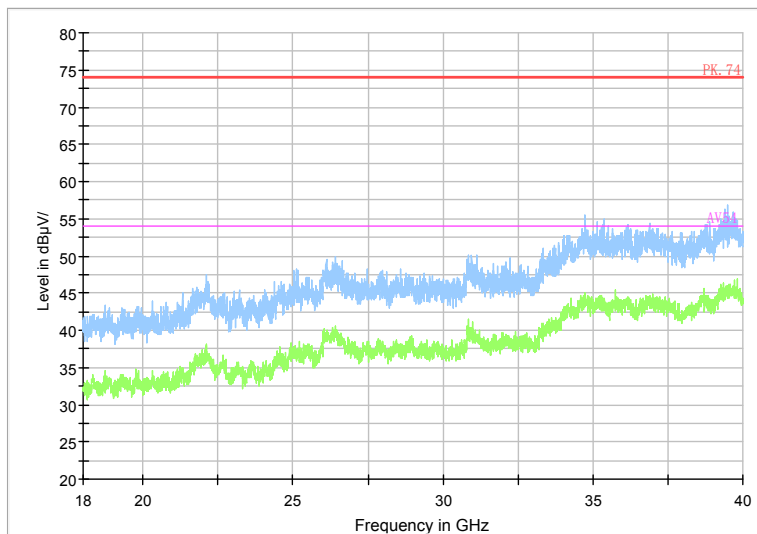

Full Spectrum

Preview Result 2-AVG Preview Result 1-PK+ PK.74 AV54

Comment

Frequency Range: 6GHz -18GHz
 Detector: Av mode and PK mode
 Modulation type: 802.11a

Full Spectrum

Frequency Range: 18GHz -40GHz
 Detector: Av mode and PK mode
 Modulation type: 802.11a

Full Spectrum

Comment

Frequency Range: 30MHz -1GHz
 Detector: QP mode
 Test Mode: 802.11n(HT20)

Full Spectrum

Comment

Frequency Range: 1GHz -6GHz
 Detector: Av mode and PK mode
 Modulation type: 802.11n(HT20)